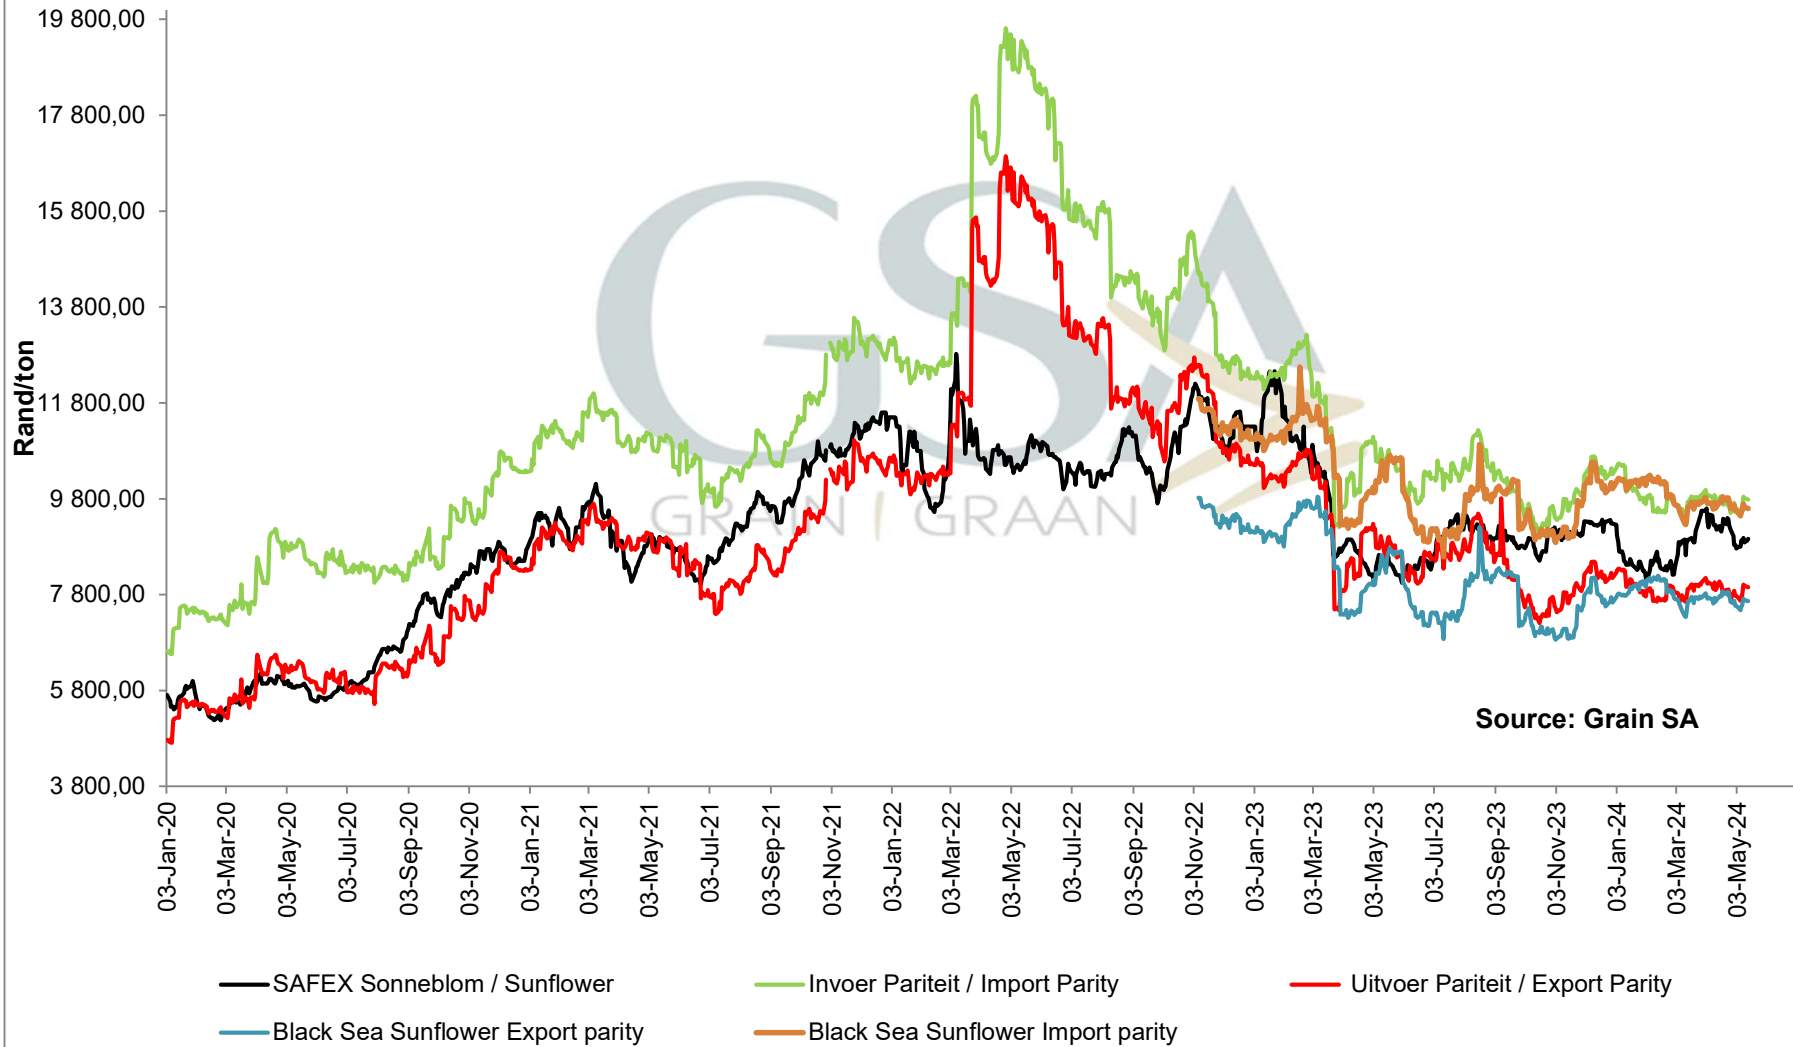

**PRICES OF EU SUNFLOWER SEED DELIVERED IN RANDFONTEIN
 PRYSE VAN EU SONNEBLOMSAAD GELEWER IN RANDFONTEIN**

PRICES OF EU SUNFLOWER SEED DELIVERED IN RANDFONTEIN PRYSE VAN EU SONNEBLOMSAAD GELEWER IN RANDFONTEIN

Source: Grain SA

— SAFEX Sonneblom / Sunflower
 — Invoer Pariteit / Import Parity
 — Uitvoer Pariteit / Export Parity
 — Afgeleide sonneblomprys (olie & koek) / Derived sunflowerprice (oil & cake)

PRICES OF WHOLE SOYBEANS DELIVERED IN RANDFONTEIN PRYSE VAN HEEL SOJABONE GELEWER IN RANDFONTEIN