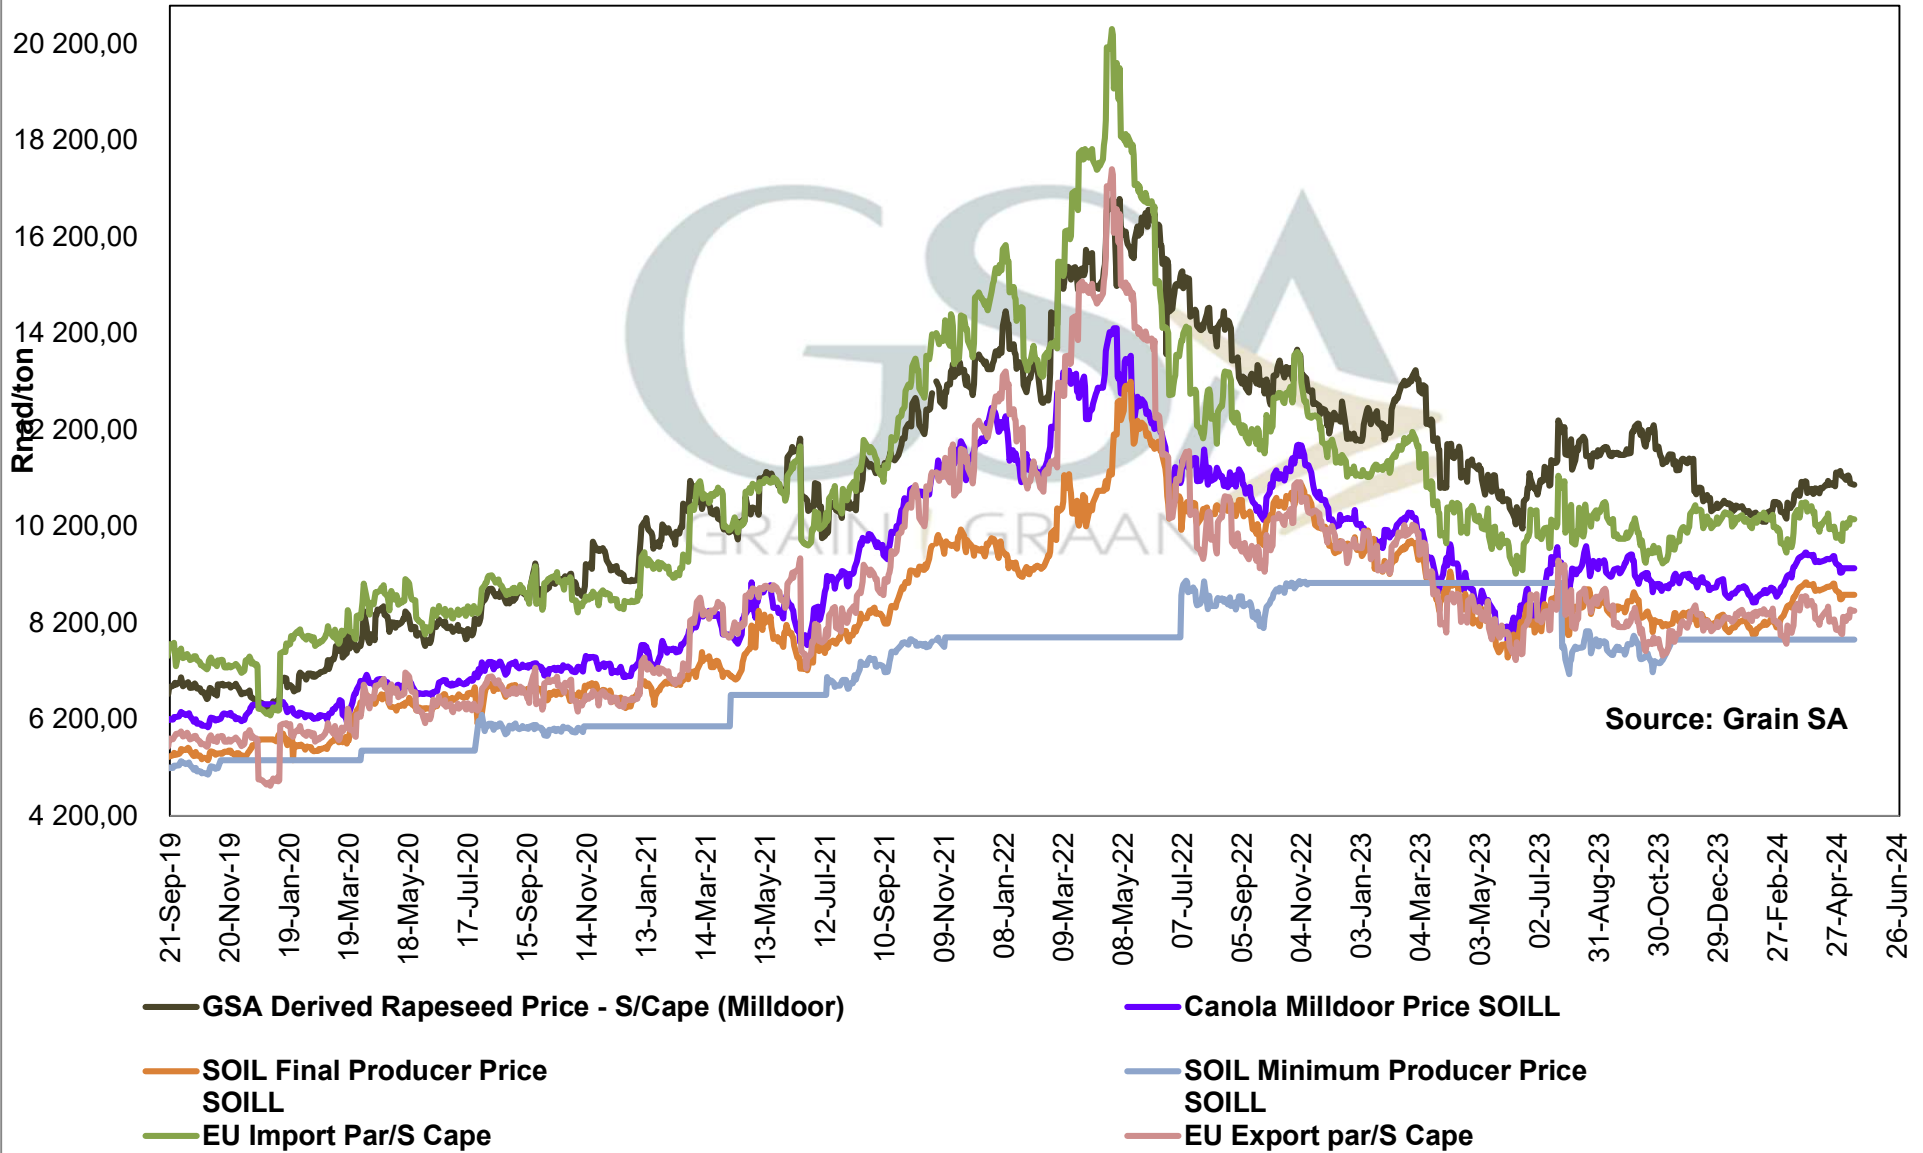

Prices of Canola in the South Cape (Swellendam) Kanolapryse in die Suid-Kaap (Swellendam)