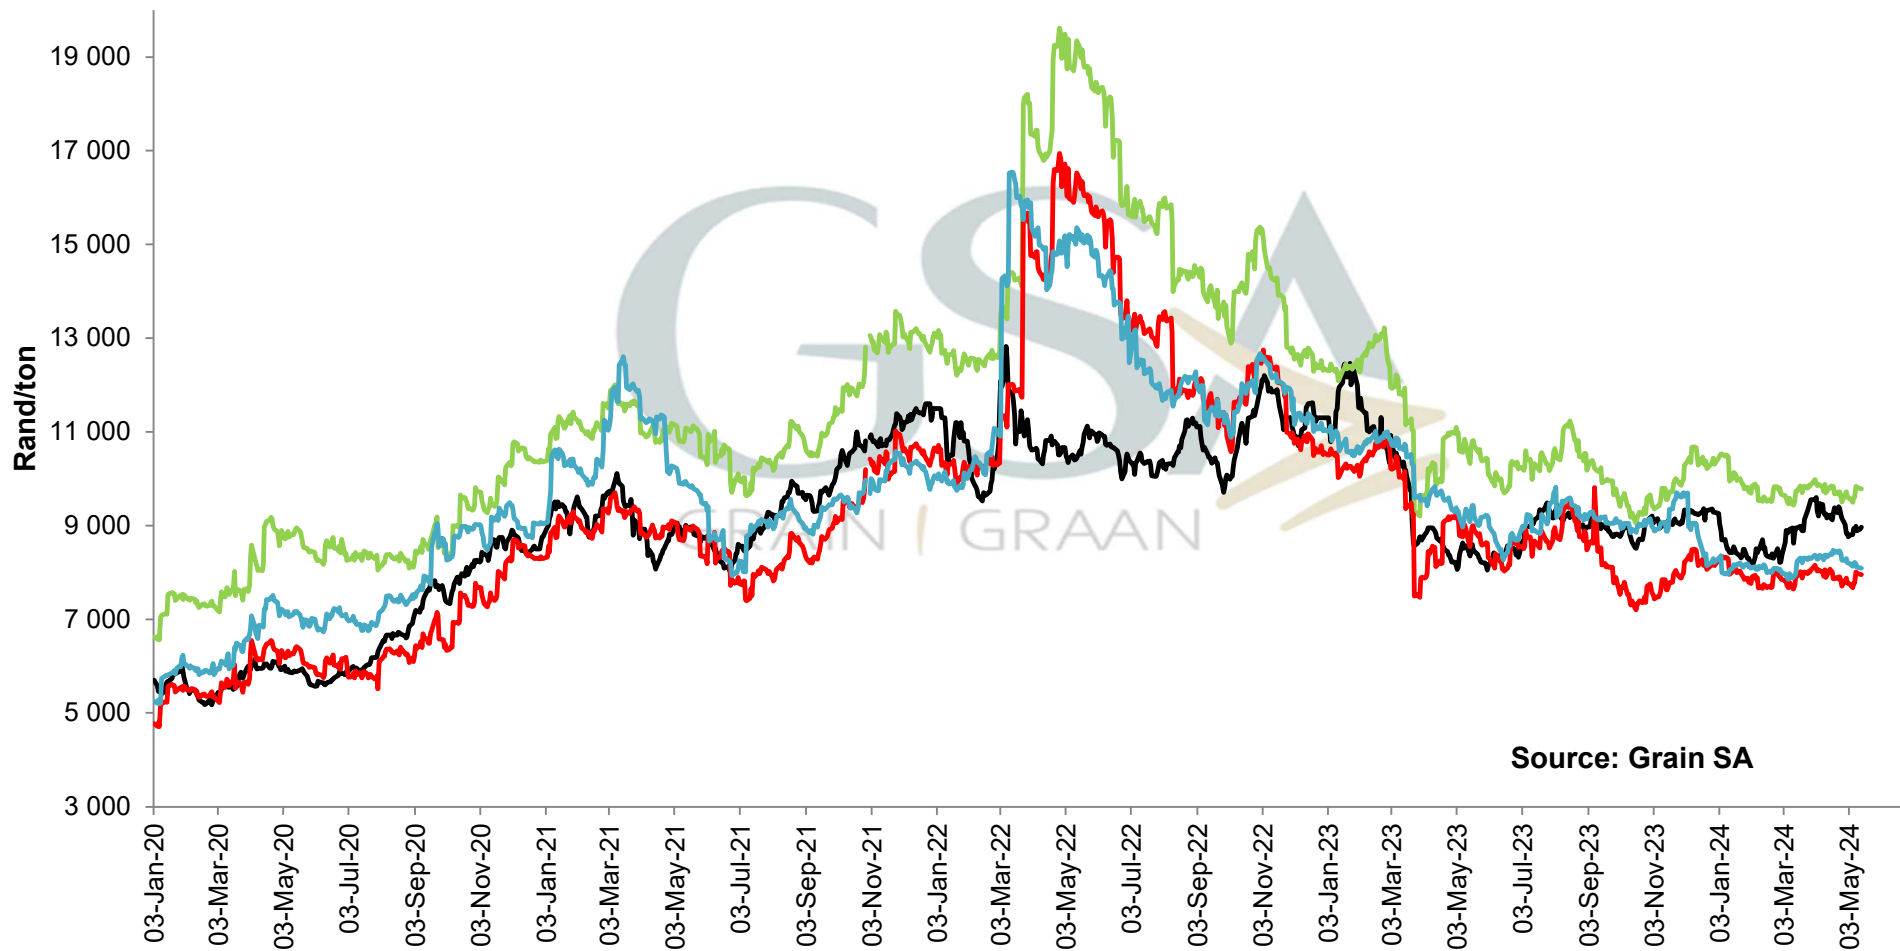

**PRICES OF EU SUNFLOWER SEED DELIVERED IN RANDFONTEIN
 PRYSE VAN EU SONNEBLOMSAAD GELEWER IN RANDFONTEIN**

PRICES OF EU SUNFLOWER SEED DELIVERED IN RANDFONTEIN PRYSE VAN EU SONNEBLOMSAAD GELEWER IN RANDFONTEIN

Source: Grain SA

— SAFEX Sonneblom / Sunflower
 — Invoer Pariteit / Import Parity
 — Uitvoer Pariteit / Export Parity
 — Afgeleide sonneblomprys (olie & koek) / Derived sunflowerprice (oil & cake)

PRICES OF WHOLE SOYBEANS DELIVERED IN RANDFONTEIN PRYSE VAN HEEL SOJABONE GELEWER IN RANDFONTEIN

Source: Grain SA

— SAFEX Sojabone / Soybeans

— Argentiniese Invoer Pariteit / Argentinian Import Parity

— Brazil Uitvoer Pariteit / Brazil Export Parity

— Argentiniese Uitvoer Pariteit / Argentinian Export Parity