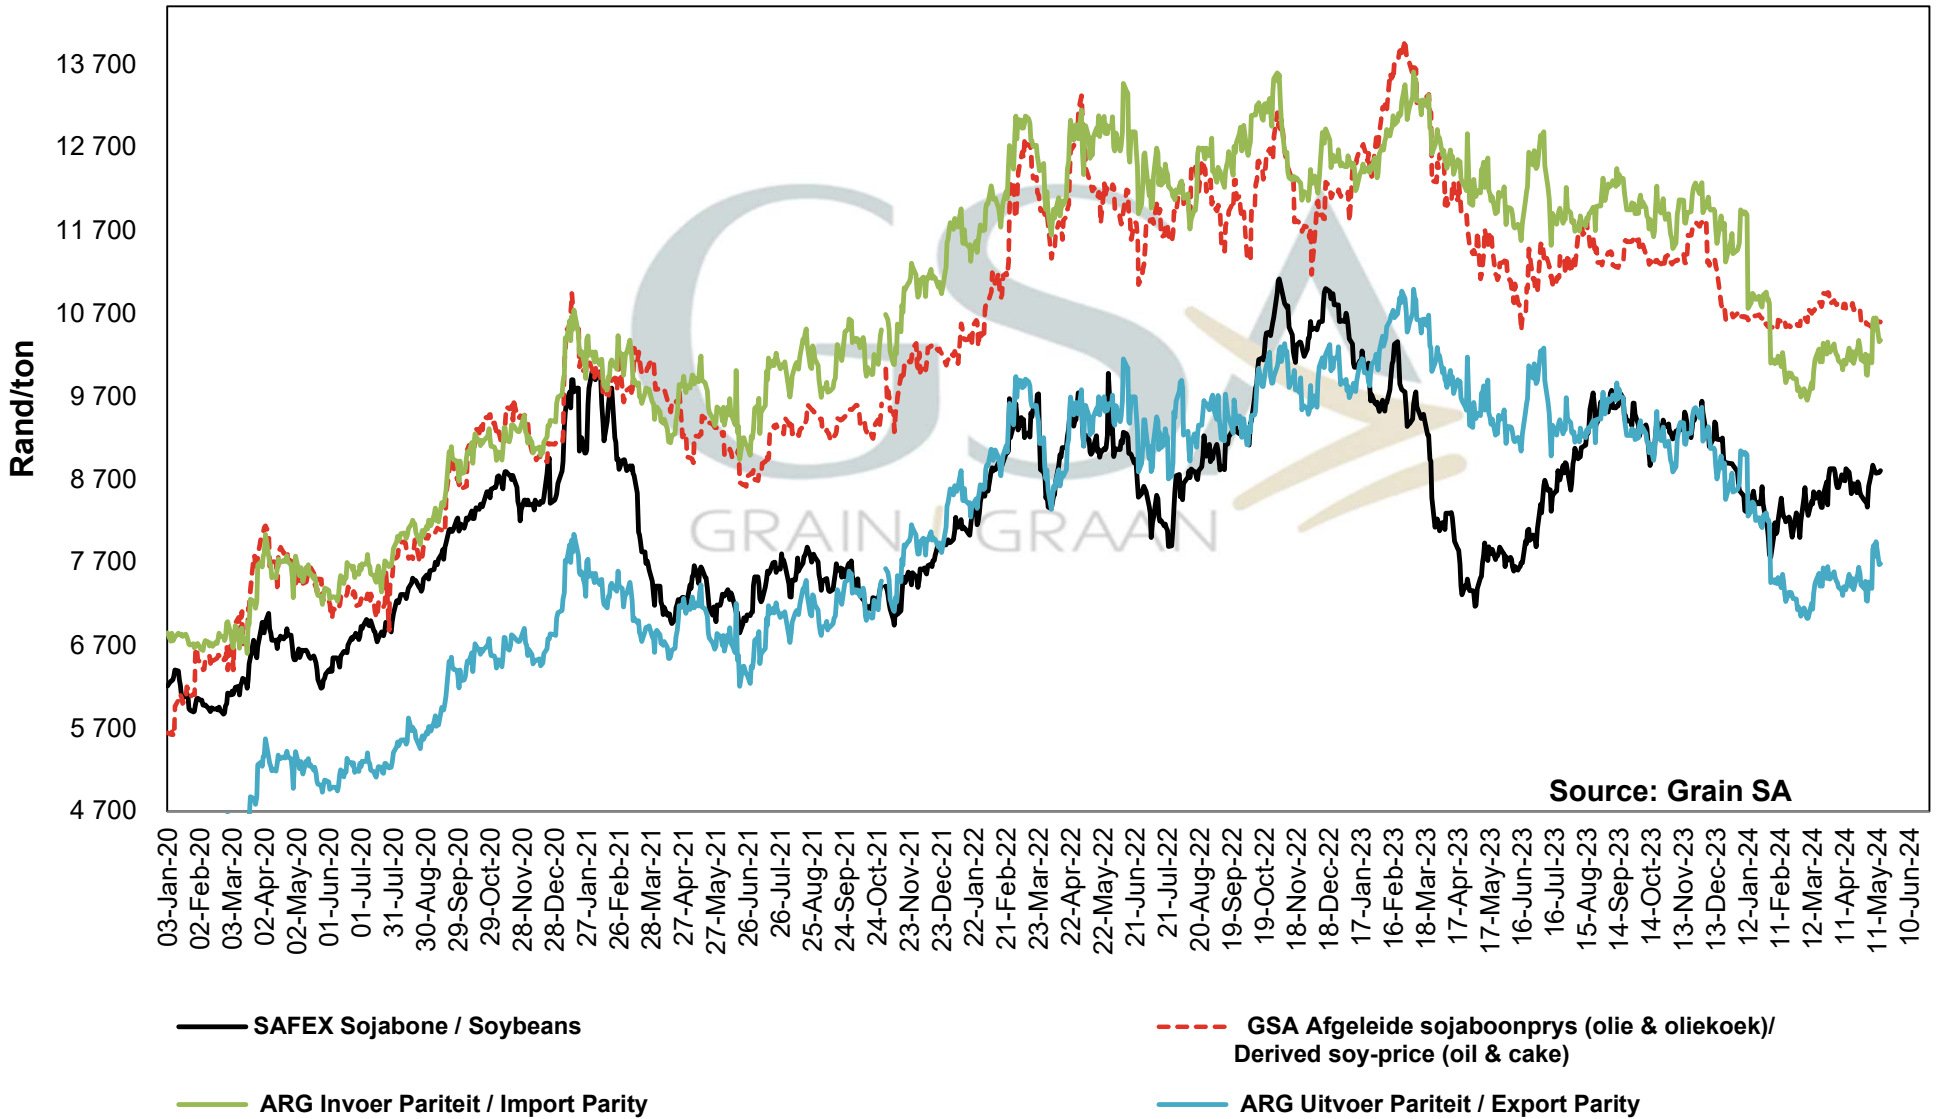

Source: Grain SA

— SAFEX Sonneblom / Sunflower
 — Invoer Pariteit / Import Parity
 — Uitvoer Pariteit / Export Parity
 — Afgeleide sonneblomprys (olie & koek) / Derived sunflowerprice (oil & cake)

PRICES OF WHOLE SOYBEANS DELIVERED IN RANDFONTEIN PRYSE VAN HEEL SOJABONE GELEWER IN RANDFONTEIN

Source: Grain SA

— SAFEX Sojabone / Soybeans

— Argentiniese Invoer Pariteit / Argentinian Import Parity

— Brazil Uitvoer Pariteit / Brazil Export Parity

— Argentiniese Uitvoer Pariteit / Argentinian Export Parity

— Brazil Invoer Pariteit / Brazil Import Parity

**PRICES OF SOYBEAN SEED DELIVERED IN RANDFONTEIN
 PRYSE VAN SOJABOONSAAD GELEWER IN RANDFONTEIN**

**PRICES OF ARGENTINIAN SOYBEAN SEED DELIVERED IN RANDFONTEIN
 PRYSE VAN ARGENTYNSE SOJABOON SAAD GELEWER IN RANDFONTEIN**

Source: Grain SA

**PRICES OF BRAZILIAN SOYBEAN DELIVERED IN RANDFONTEIN
PRYSE VAN BRASILIAANSE SOJABONE GELEWER IN RANDFONTEIN**

PRICES OF DERIVED SOYBEAN DELIVERED IN RANDFONTEIN
PRYSE VAN AFGELEIDE SOJABONE GELEWER IN RANDFONTEIN