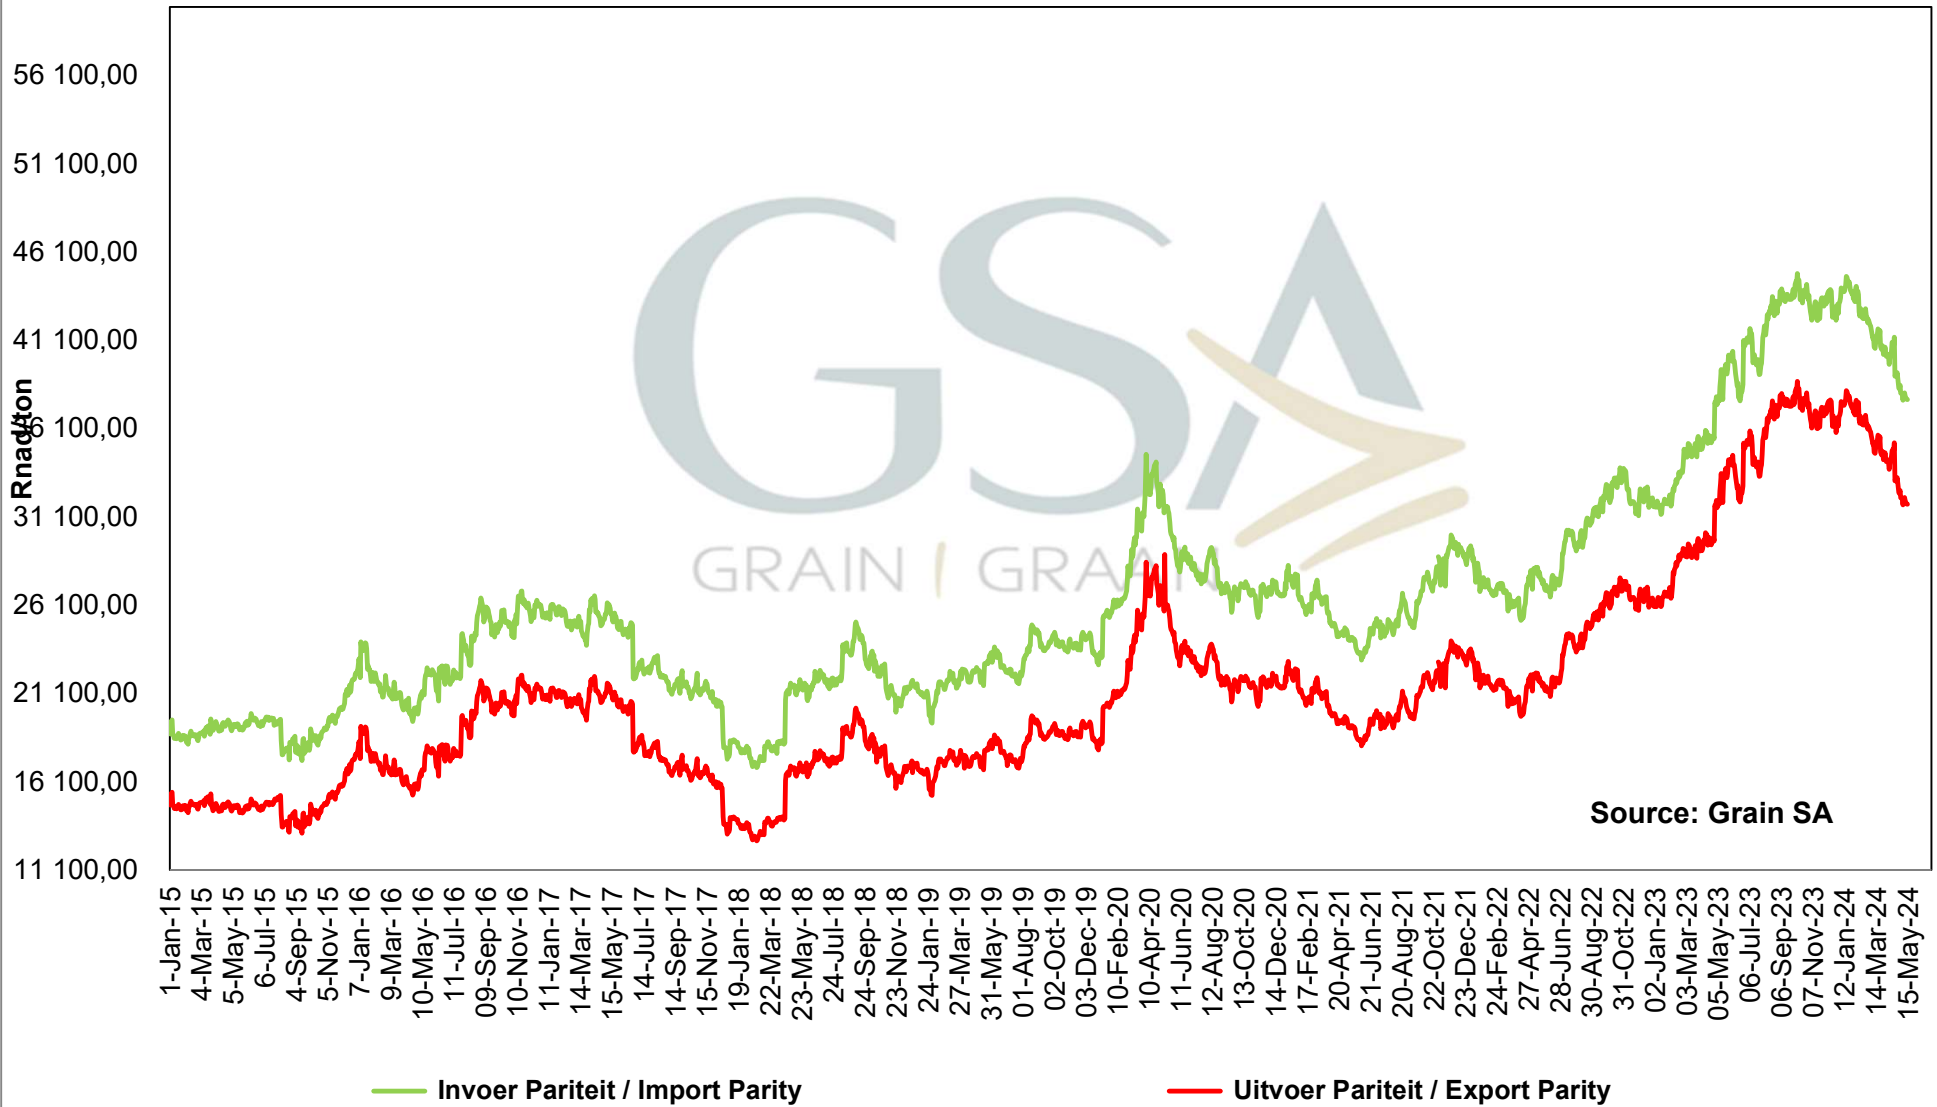

**PRICES OF PROCESSED AND GRADED USA CHOICE GRADE GROUNDNUTS (40/50)
(RANDFONTEIN)
PRYSE VAN UITGEDOP EN GESORTEERDE VSA KEURGRAAD GRONDBONE MET 'N PITGROOTTE
VAN 40/50 pitgrootte (RANDFONTEIN)**