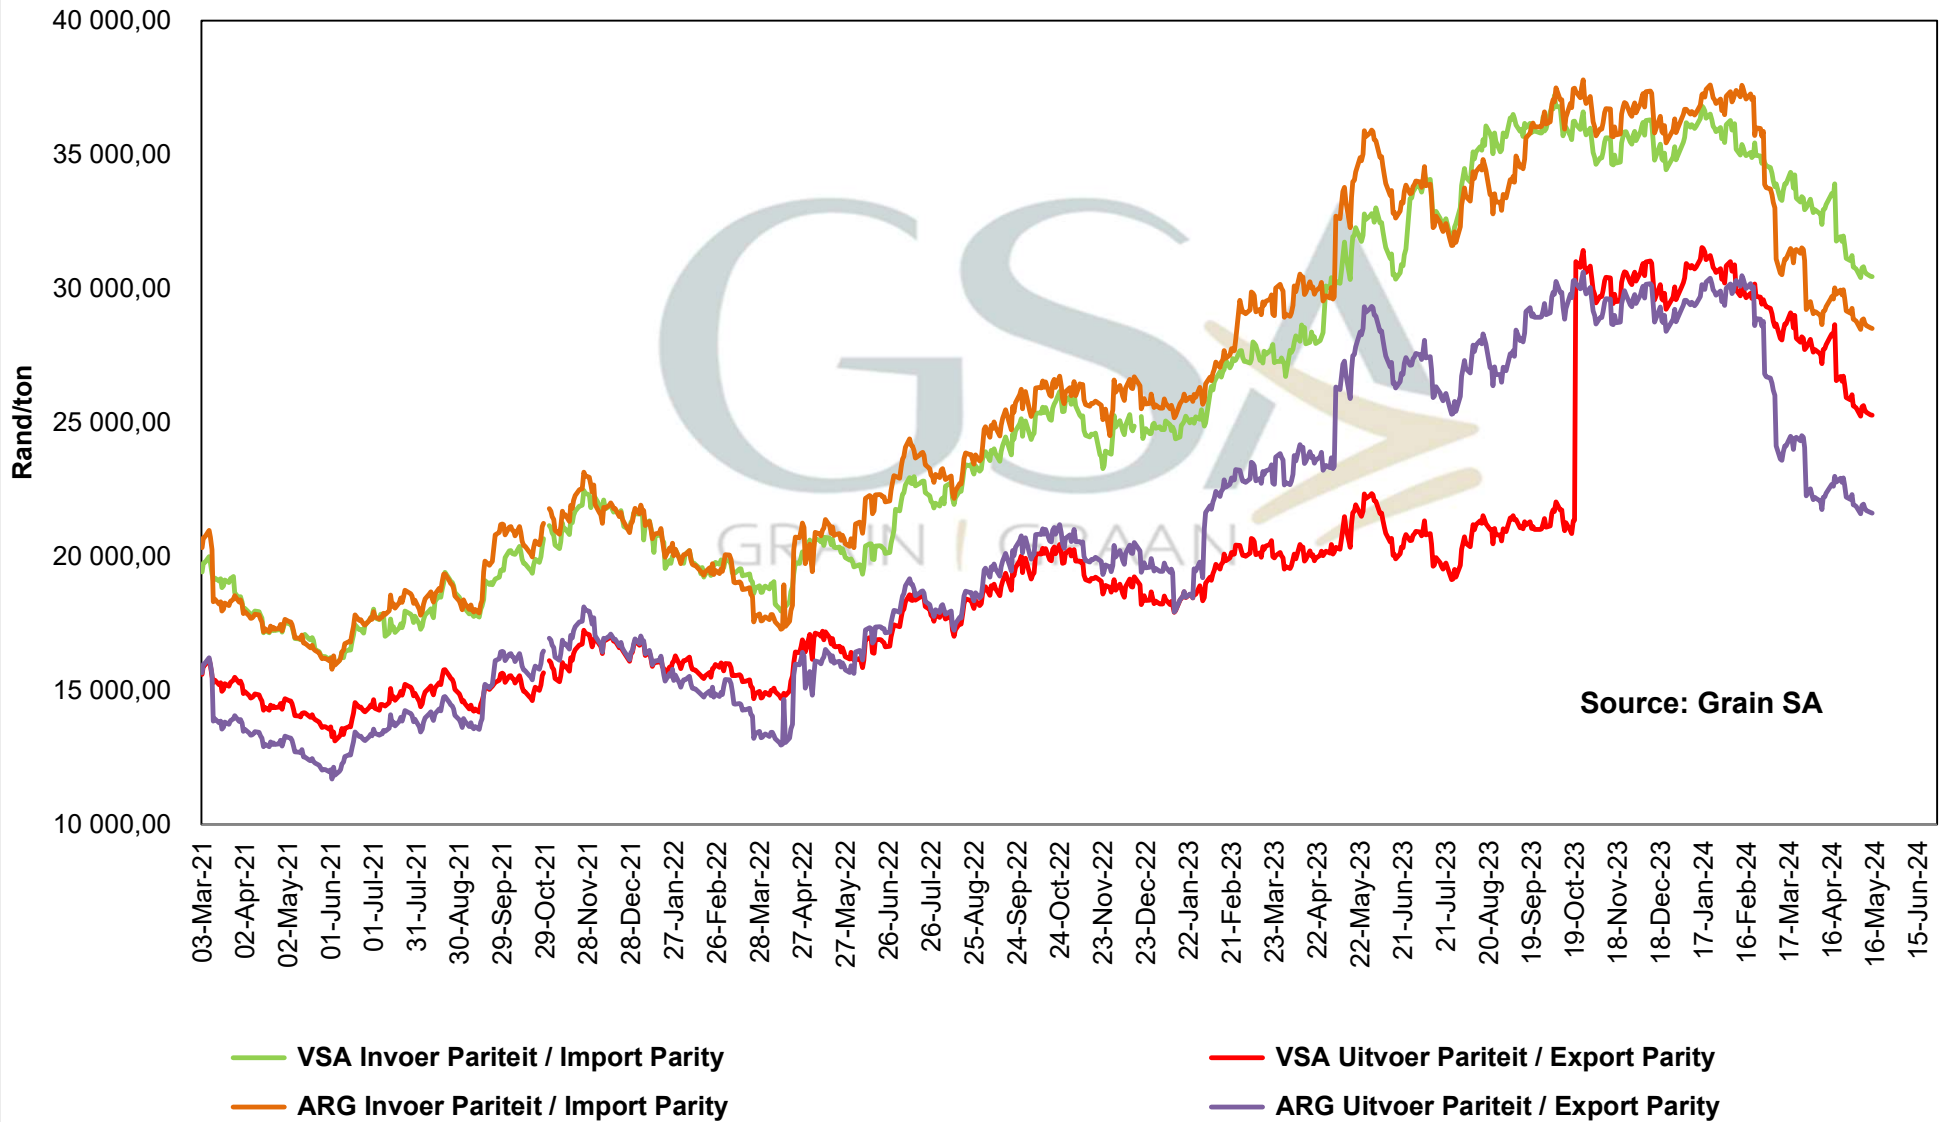

— Brazil Invoer Pariteit / Brazil Import Parity

**PRICES OF SOYBEAN SEED DELIVERED IN RANDFONTEIN
 PRYSE VAN SOJABOONSAAD GELEWER IN RANDFONTEIN**

**PRICES OF ARGENTINIAN SOYBEAN SEED DELIVERED IN RANDFONTEIN
 PRYSE VAN ARGENTYNSE SOJABOON SAAD GELEWER IN RANDFONTEIN**

Source: Grain SA

**PRICES OF BRAZILIAN SOYBEAN DELIVERED IN RANDFONTEIN
PRYSE VAN BRASILIAANSE SOJABONE GELEWER IN RANDFONTEIN**

PRICES OF DERIVED SOYBEAN DELIVERED IN RANDFONTEIN
PRYSE VAN AFGELEIDE SOJABONE GELEWER IN RANDFONTEIN

PRICES OF SOYBEAN CRUSHING MARGIN PRYSE VAN SOJABOON PERSMARGE

Prices of Canola in the South Cape (Swellendam) Kanolapryse in die Suid-Kaap (Swellendam)

**PRICES OF PROCESSED AND GRADED USA CHOICE GRADE GROUNDNUTS (40/50)
(RANDFONTEIN)
PRYSE VAN UITGEDOP EN GESORTEERDE VSA KEURGRAAD GRONDBONE MET 'N PITGROOTTE
VAN 40/50 pitgrootte (RANDFONTEIN)**

**PRODUCER PARITY PRICES OF PROCESSED AND GRADED CHOICE GRADE GROUNDNUTS (40/50)
 PRODUSENTE PARITEITSPRYSE VAN UITGEDOPT EN GESORTEERDE KEURGRAAD GRONDBONE
 MET 'N PITGROOTTE VAN 40/50**

**PRICES OF PROCESSED AND GRADED ARGENTINEAN CHOICE GRADE GROUNDNUTS (40/50)
(RANDFONTEIN)**