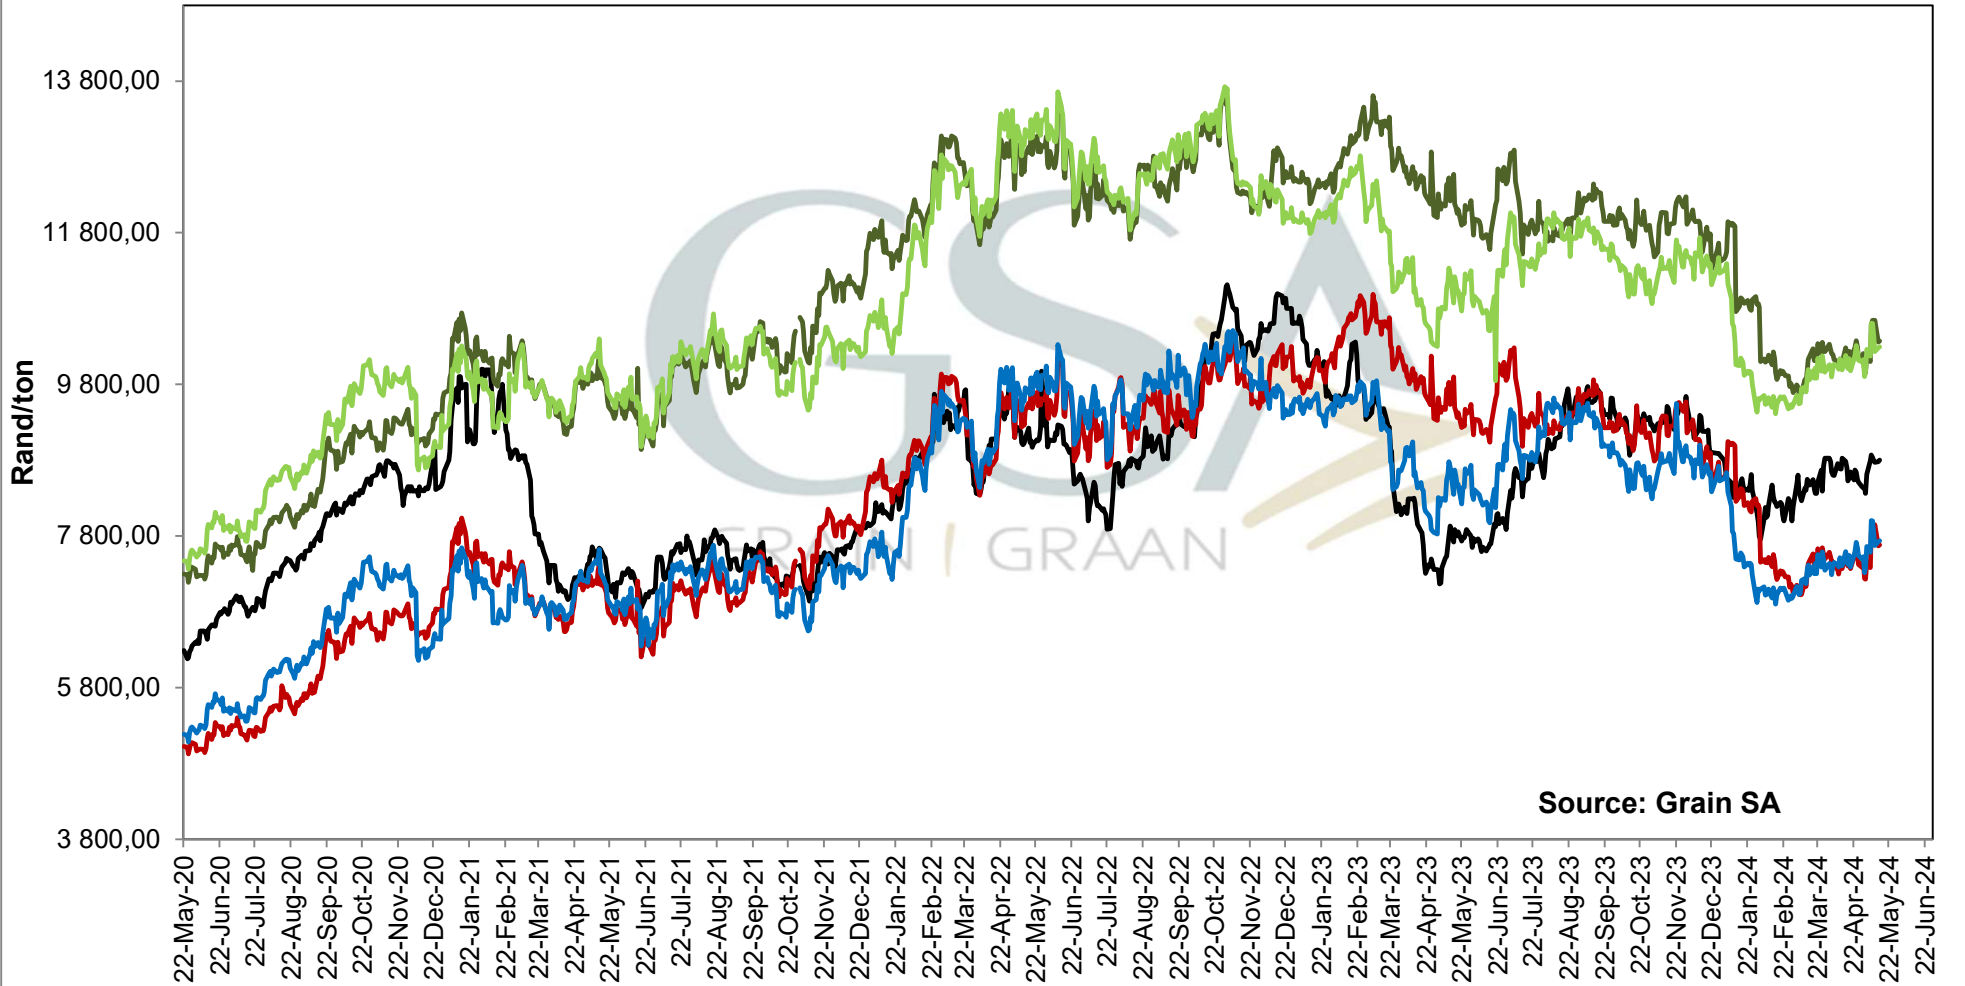

**PRICES OF EU SUNFLOWER SEED DELIVERED IN RANDFONTEIN
 PRYSE VAN EU SONNEBLOMSAAD GELEWER IN RANDFONTEIN**

PRICES OF EU SUNFLOWER SEED DELIVERED IN RANDFONTEIN PRYSE VAN EU SONNEBLOMSAAD GELEWER IN RANDFONTEIN

Source: Grain SA

— SAFEX Sonneblom / Sunflower
 — Invoer Pariteit / Import Parity
 — Uitvoer Pariteit / Export Parity
 — Afgeleide sonneblomprys (olie & koek) / Derived sunflowerprice (oil & cake)

PRICES OF WHOLE SOYBEANS DELIVERED IN RANDFONTEIN PRYSE VAN HEEL SOJABONE GELEWER IN RANDFONTEIN

Source: Grain SA

— SAFEX Sojabone / Soybeans

— Argentiniese Invoer Pariteit / Argentinian Import Parity

— Brazil Uitvoer Pariteit / Brazil Export Parity

— Argentiniese Uitvoer Pariteit / Argentinian Export Parity