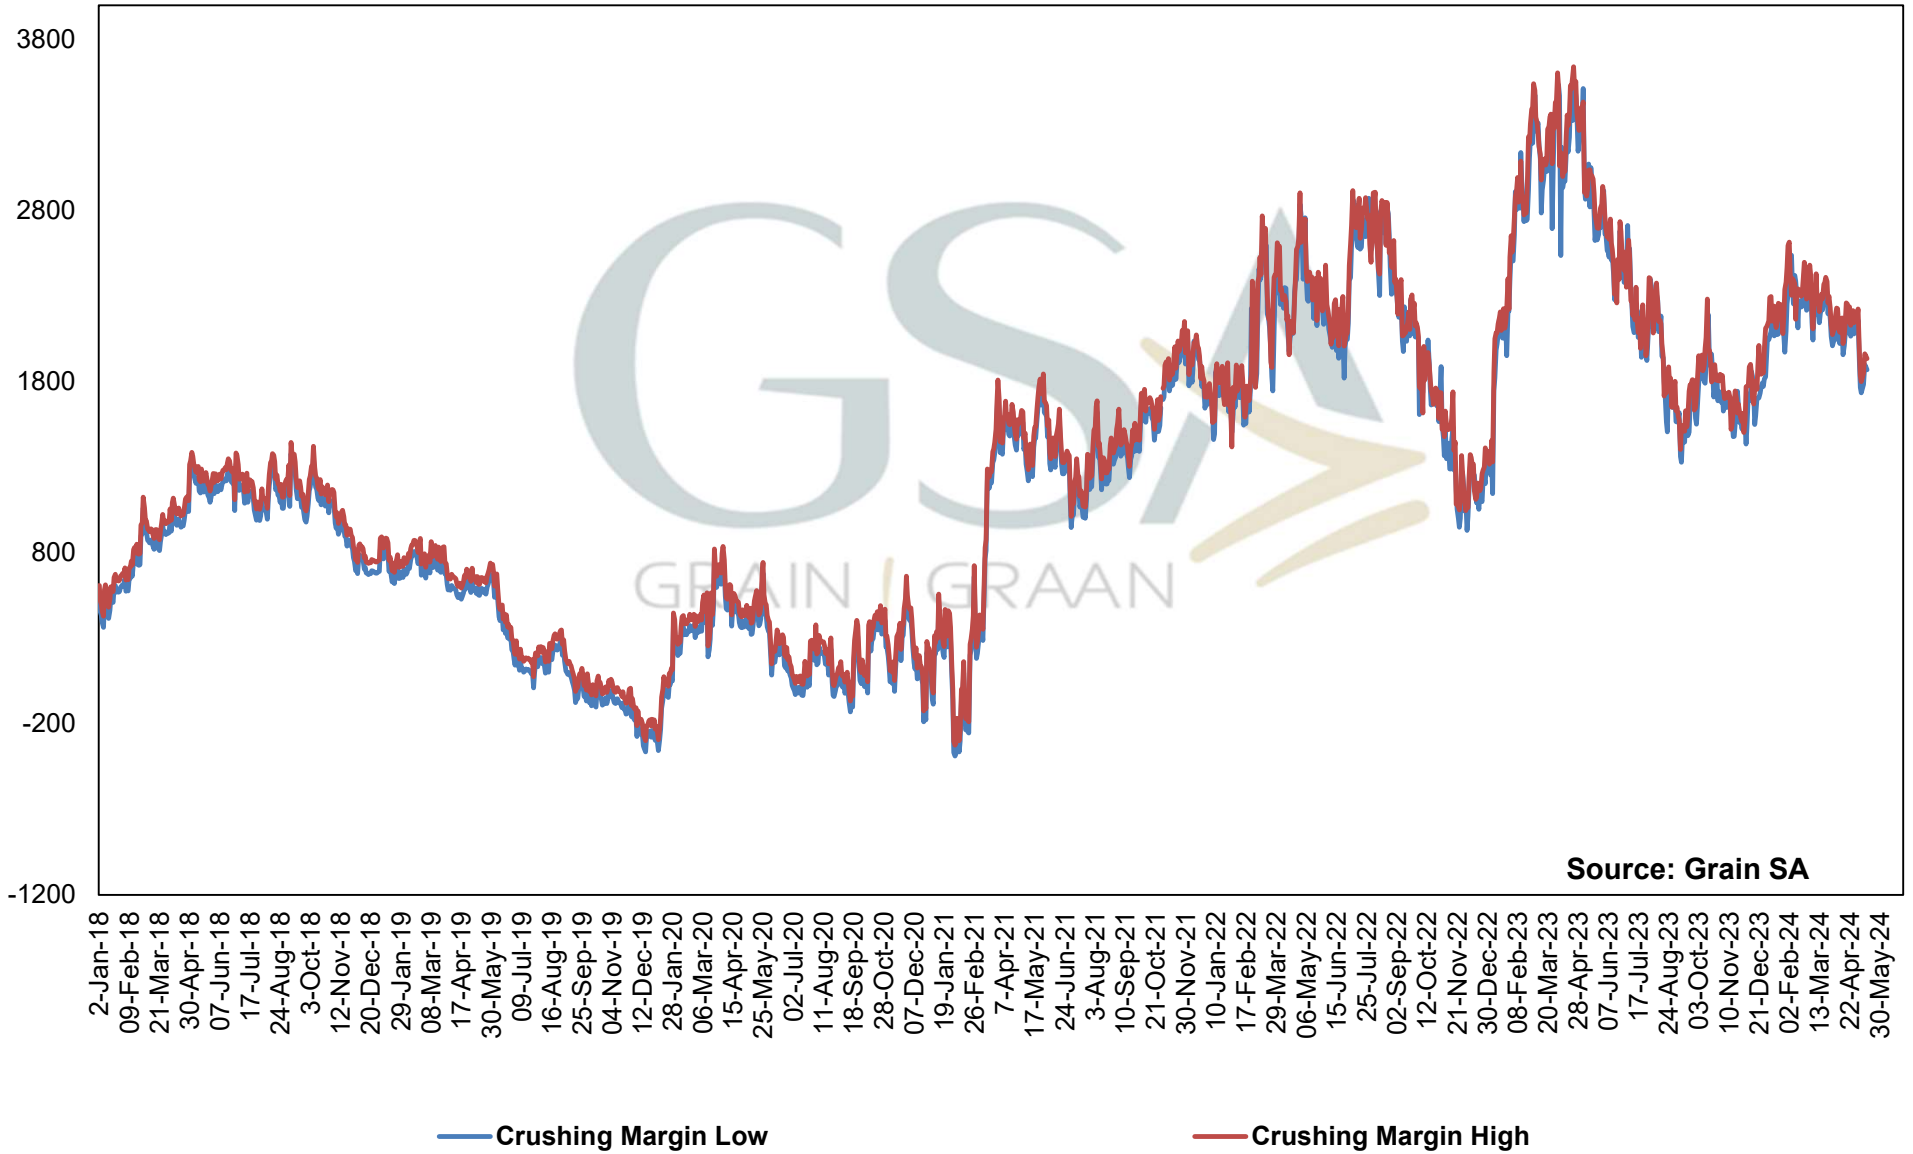

PRICES OF SOYBEAN CRUSHING MARGIN PRYSE VAN SOJABOON PERSMARGE