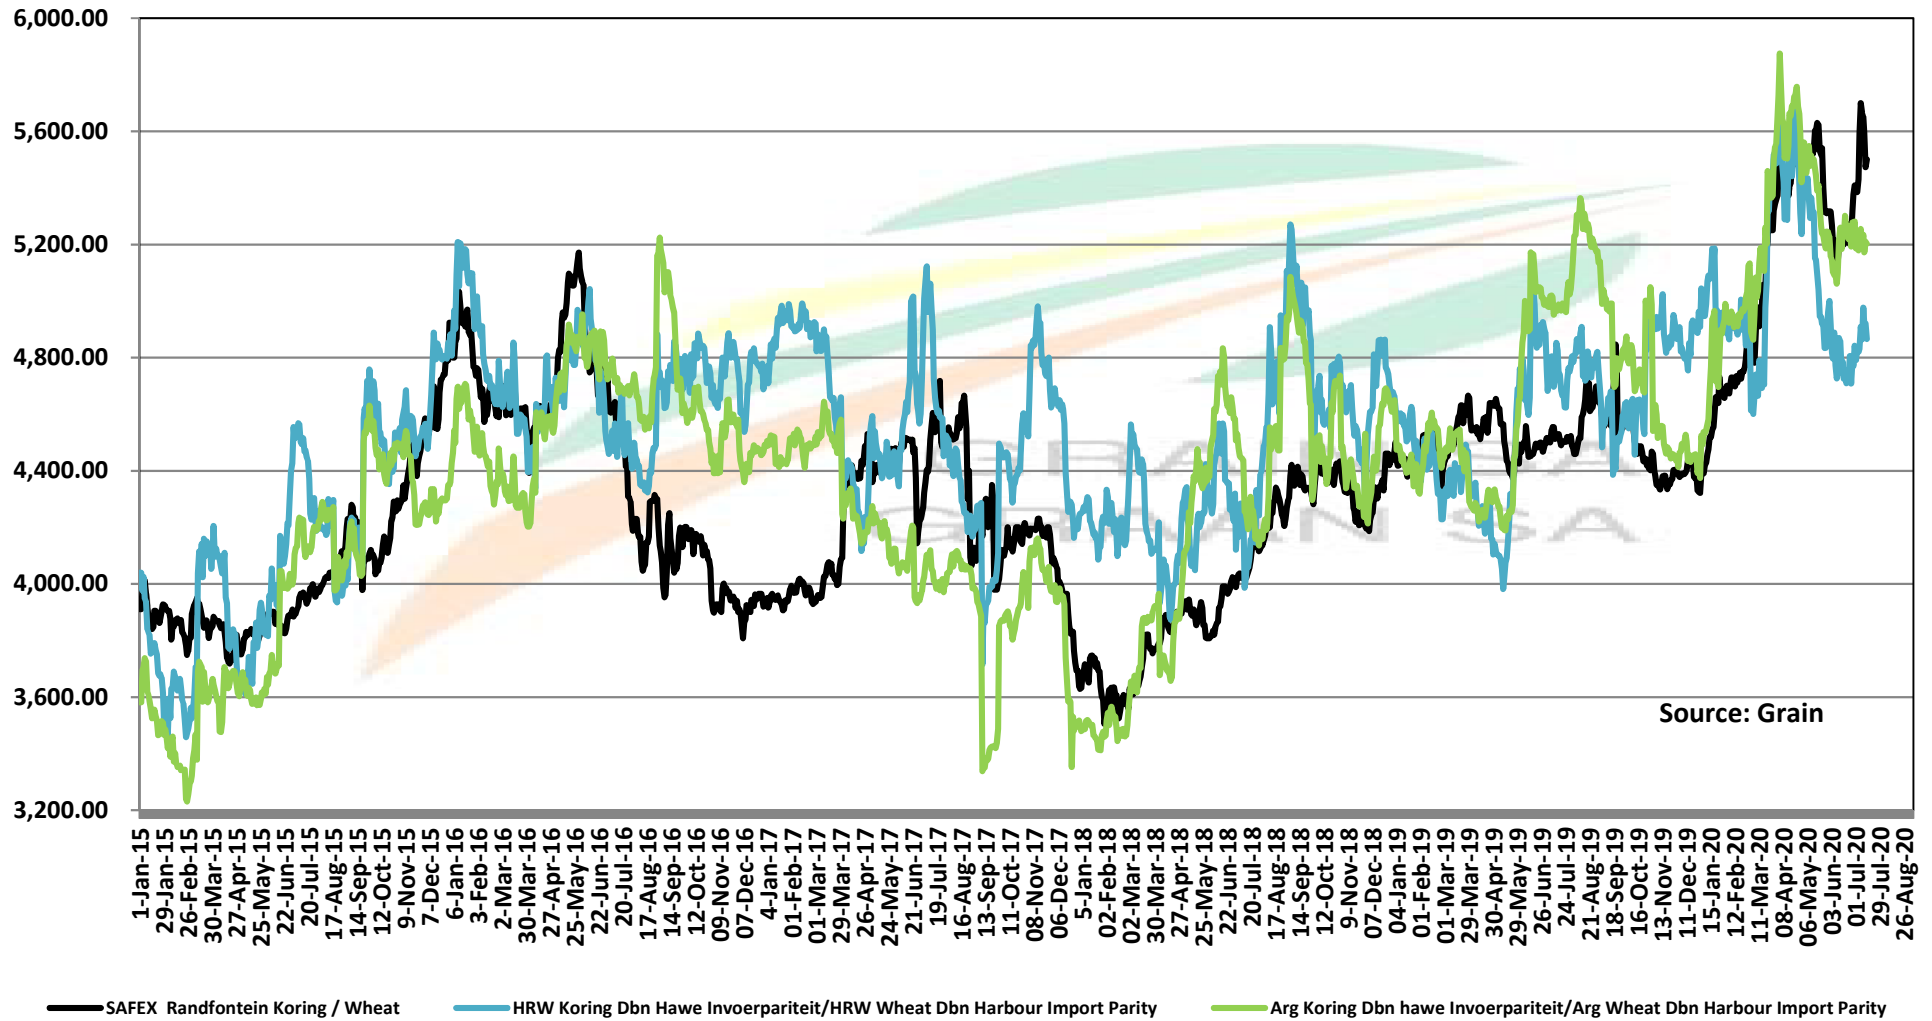

Source: Grain SA

PRICES OF WHEAT DELIVERED IN RANDFONTEIN PRYSE VAN KORING GELEWER IN RANDFONTEIN

PRICES OF RSA AND GERMAN WHEAT DELIVERED IN RANDFONTEIN

PRYSE VAN RSA EN DUITSTE KORING GELEWER IN RANDFONTEIN

PRICES OF WHEAT DELIVERED IN DURBAN HARBOUR PRYSE VAN KORING VIR LEWERING IN DURBAN HAWE

PRICES OF BARLEY DELIVERED IN RANDFONTEIN

PRYSE VAN GARS GELEWER IN RANDFONTEIN

IMPORT PARITY OF USA HRW AND FRANCE FEED BARLEY