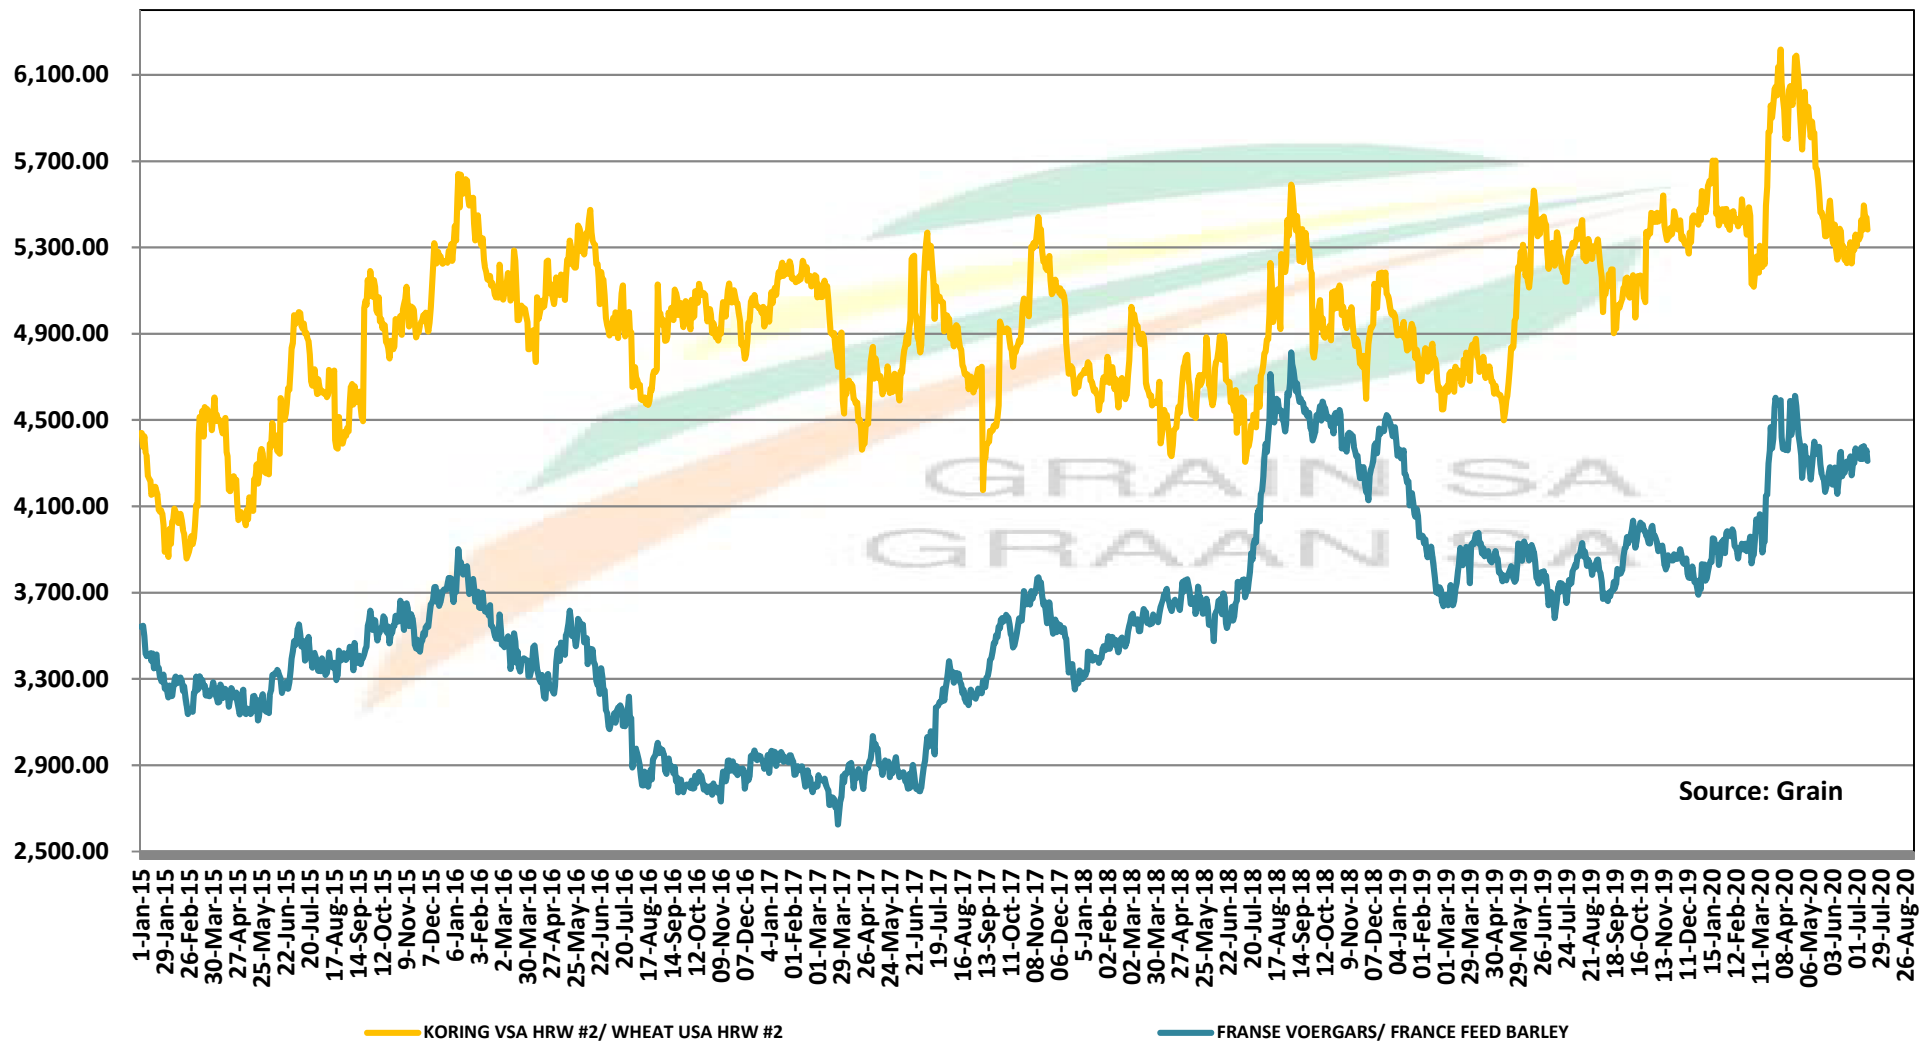

Source: Grain SA

PRICES OF WHEAT DELIVERED IN RANDFONTEIN PRYSE VAN KORING GELEWER IN RANDFONTEIN

PRICES OF RSA AND GERMAN WHEAT DELIVERED IN RANDFONTEIN

PRYSE VAN RSA EN DUITSTE KORING GELEWER IN RANDFONTEIN

PRICES OF WHEAT DELIVERED IN DURBAN HARBOUR PRYSE VAN KORING VIR LEWERING IN DURBAN HAWE

PRICES OF BARLEY DELIVERED IN RANDFONTEIN

PRYSE VAN GARS GELEWER IN RANDFONTEIN

IMPORT PARITY OF USA HRW AND FRANCE FEED BARLEY

INVOERPARITEIT VAN VSA HRW KORING EN FRANSE VOERGARS

IMPORT PARITY AND EXPORT PARITY OF USA OATS INVOERPARITEIT EN UITVOERPARITEIT VAN VSA HAWER