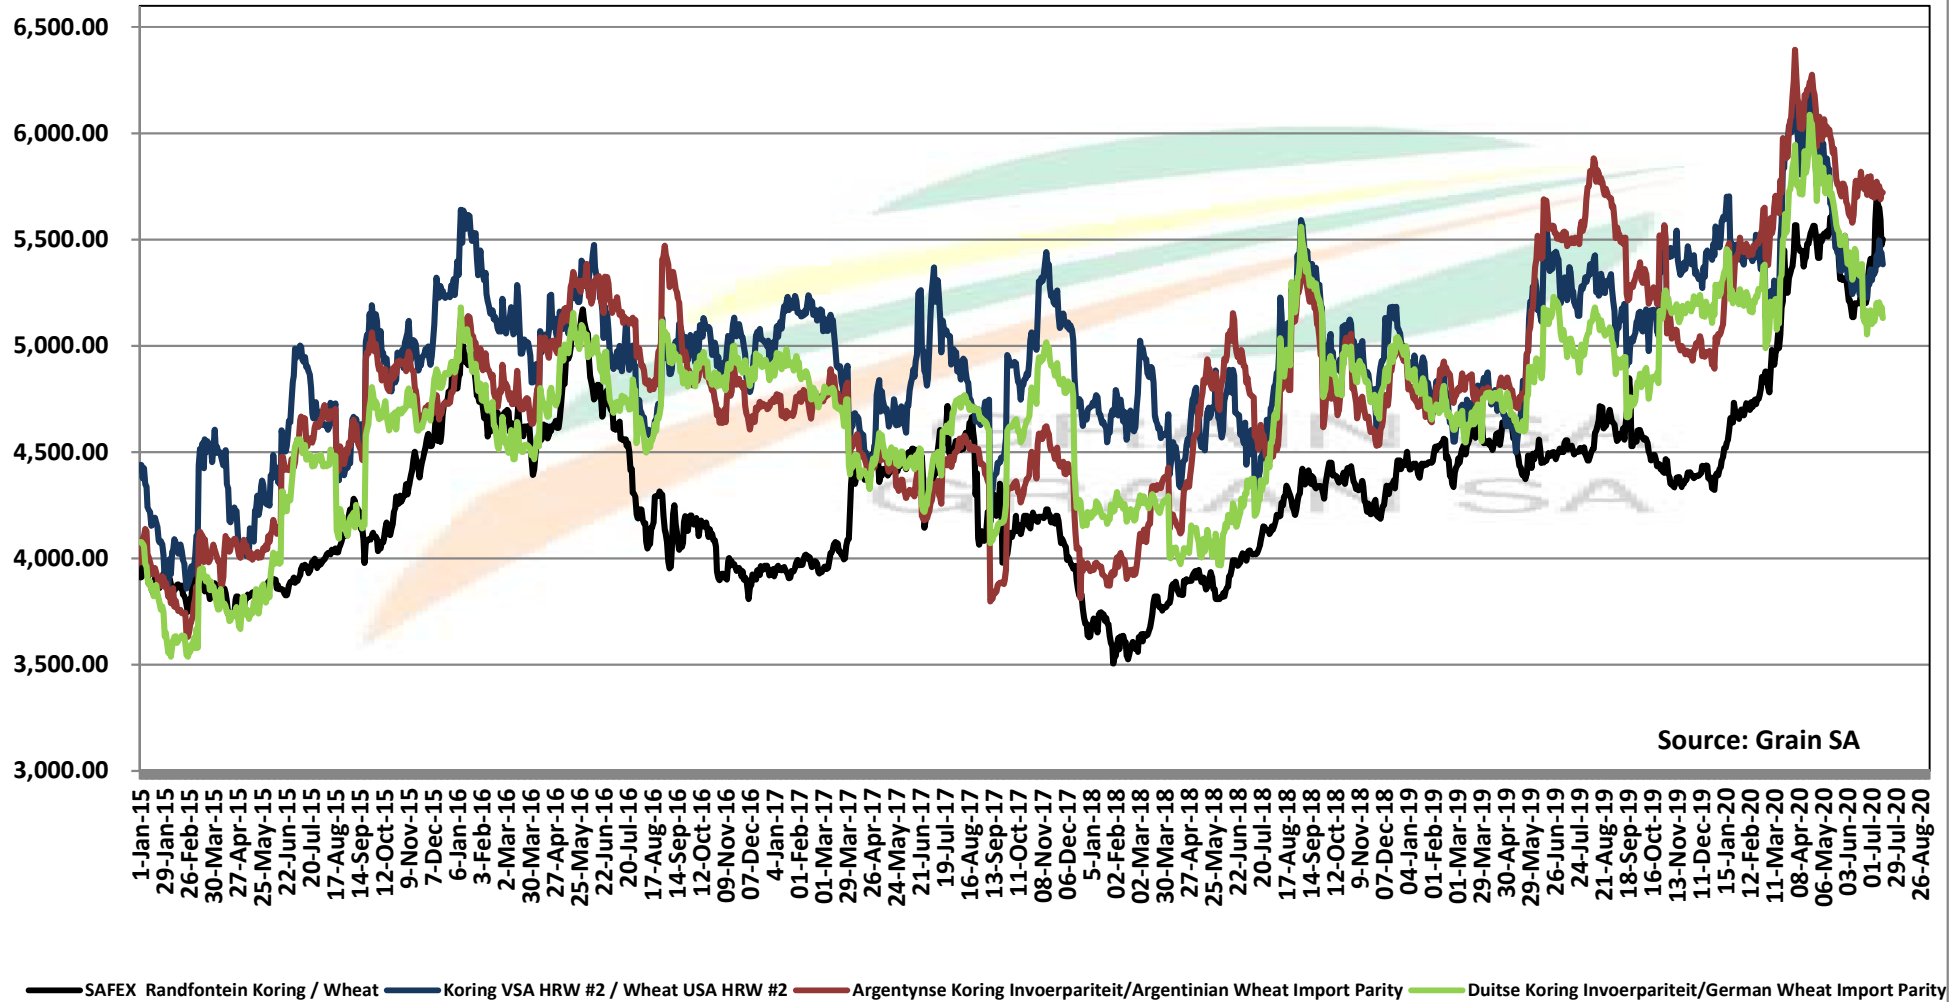

PRICES OF WHEAT DELIVERED IN RANDFONTEIN PRYSE VAN KORING GELEWER IN RANDFONTEIN