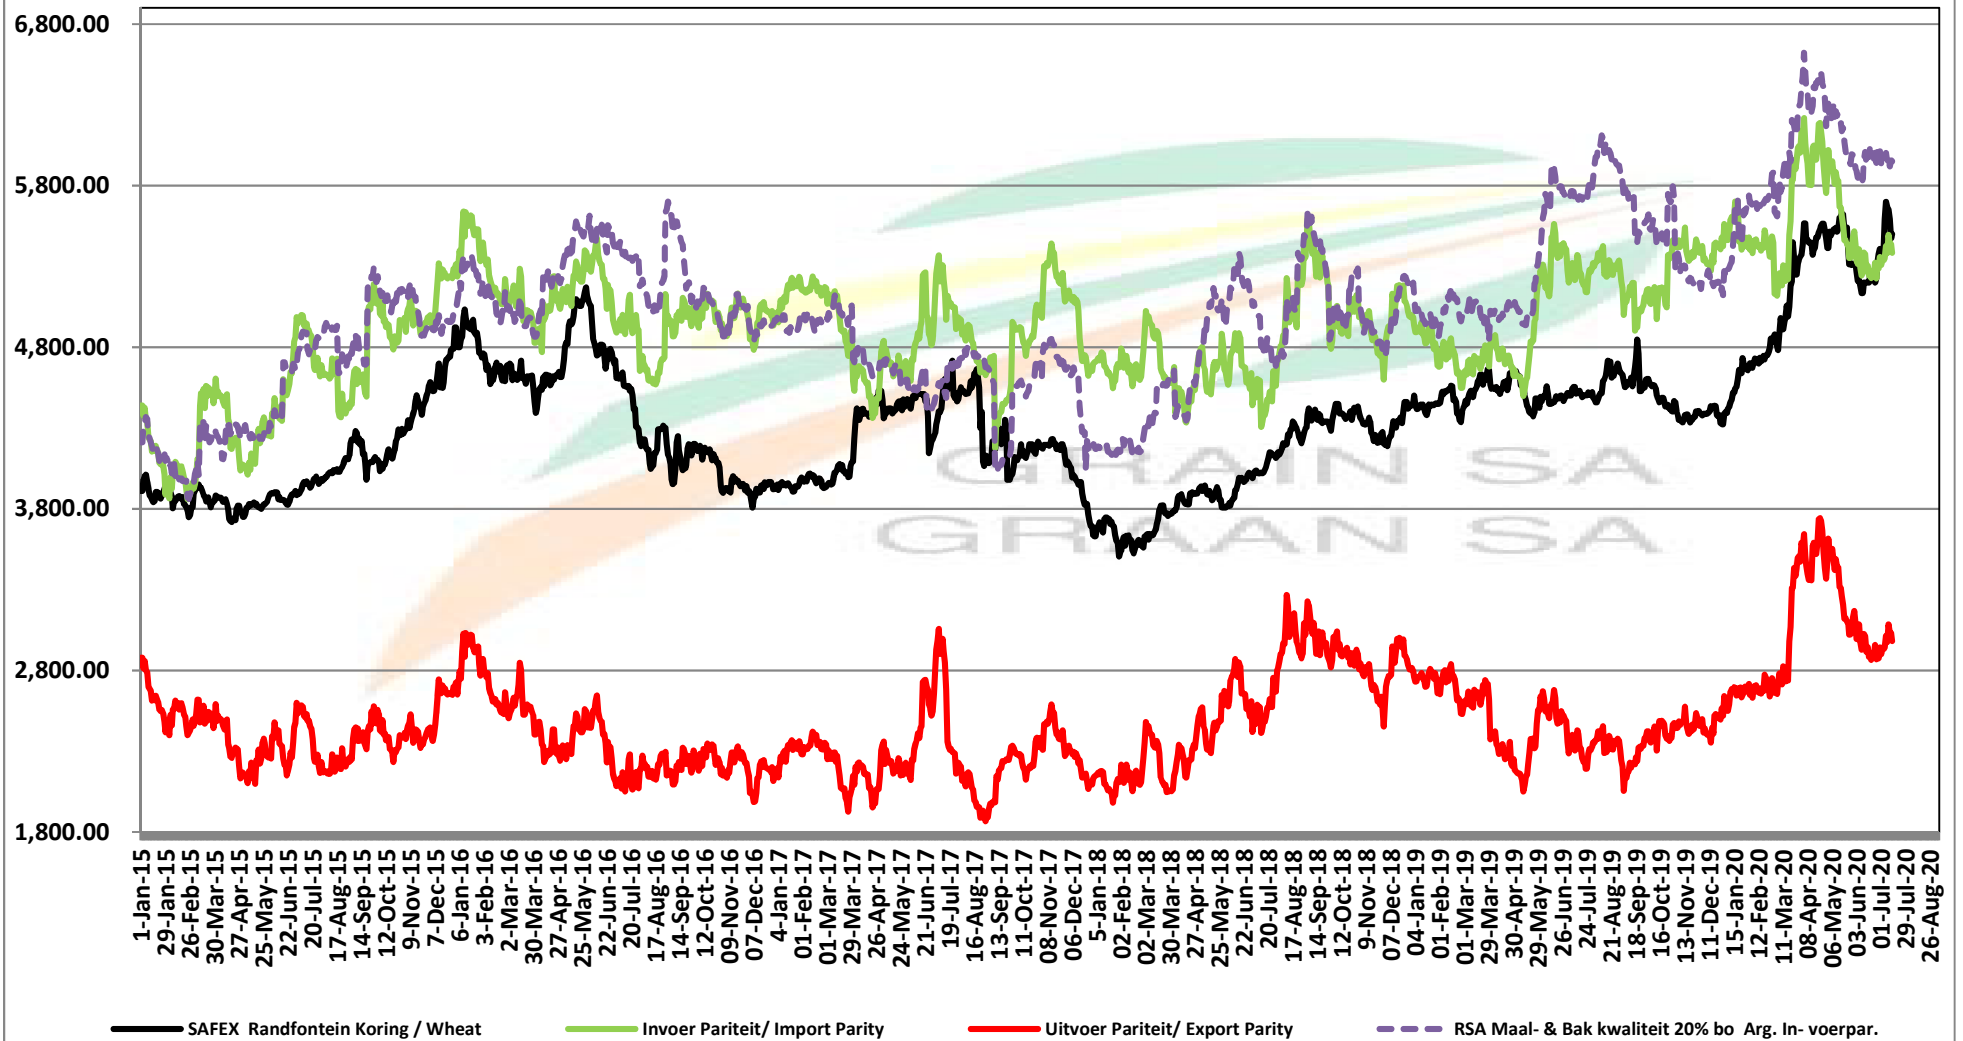

PRICES OF RSA AND ARGENTINE WHEAT DELIVERED IN RANDFONTEIN PRYSE VAN RSA EN ARGENTYNSE KORING GELEWER IN RANDFONTEIN

Source: Grain SA

PRICES OF SOUTH AFRICAN AND USA WHEAT DELIVERED IN RANDFONTEIN

PRYSE VAN SUID AFRIKAANSE EN VSA KORING GELEWER IN RANDFONTEIN

Source: Grain SA

PRICES OF WHEAT DELIVERED IN RANDFONTEIN PRYSE VAN KORING GELEWER IN RANDFONTEIN

PRICES OF RSA AND GERMAN WHEAT DELIVERED IN RANDFONTEIN

PRYSE VAN RSA EN DUITSTE KORING GELEWER IN RANDFONTEIN