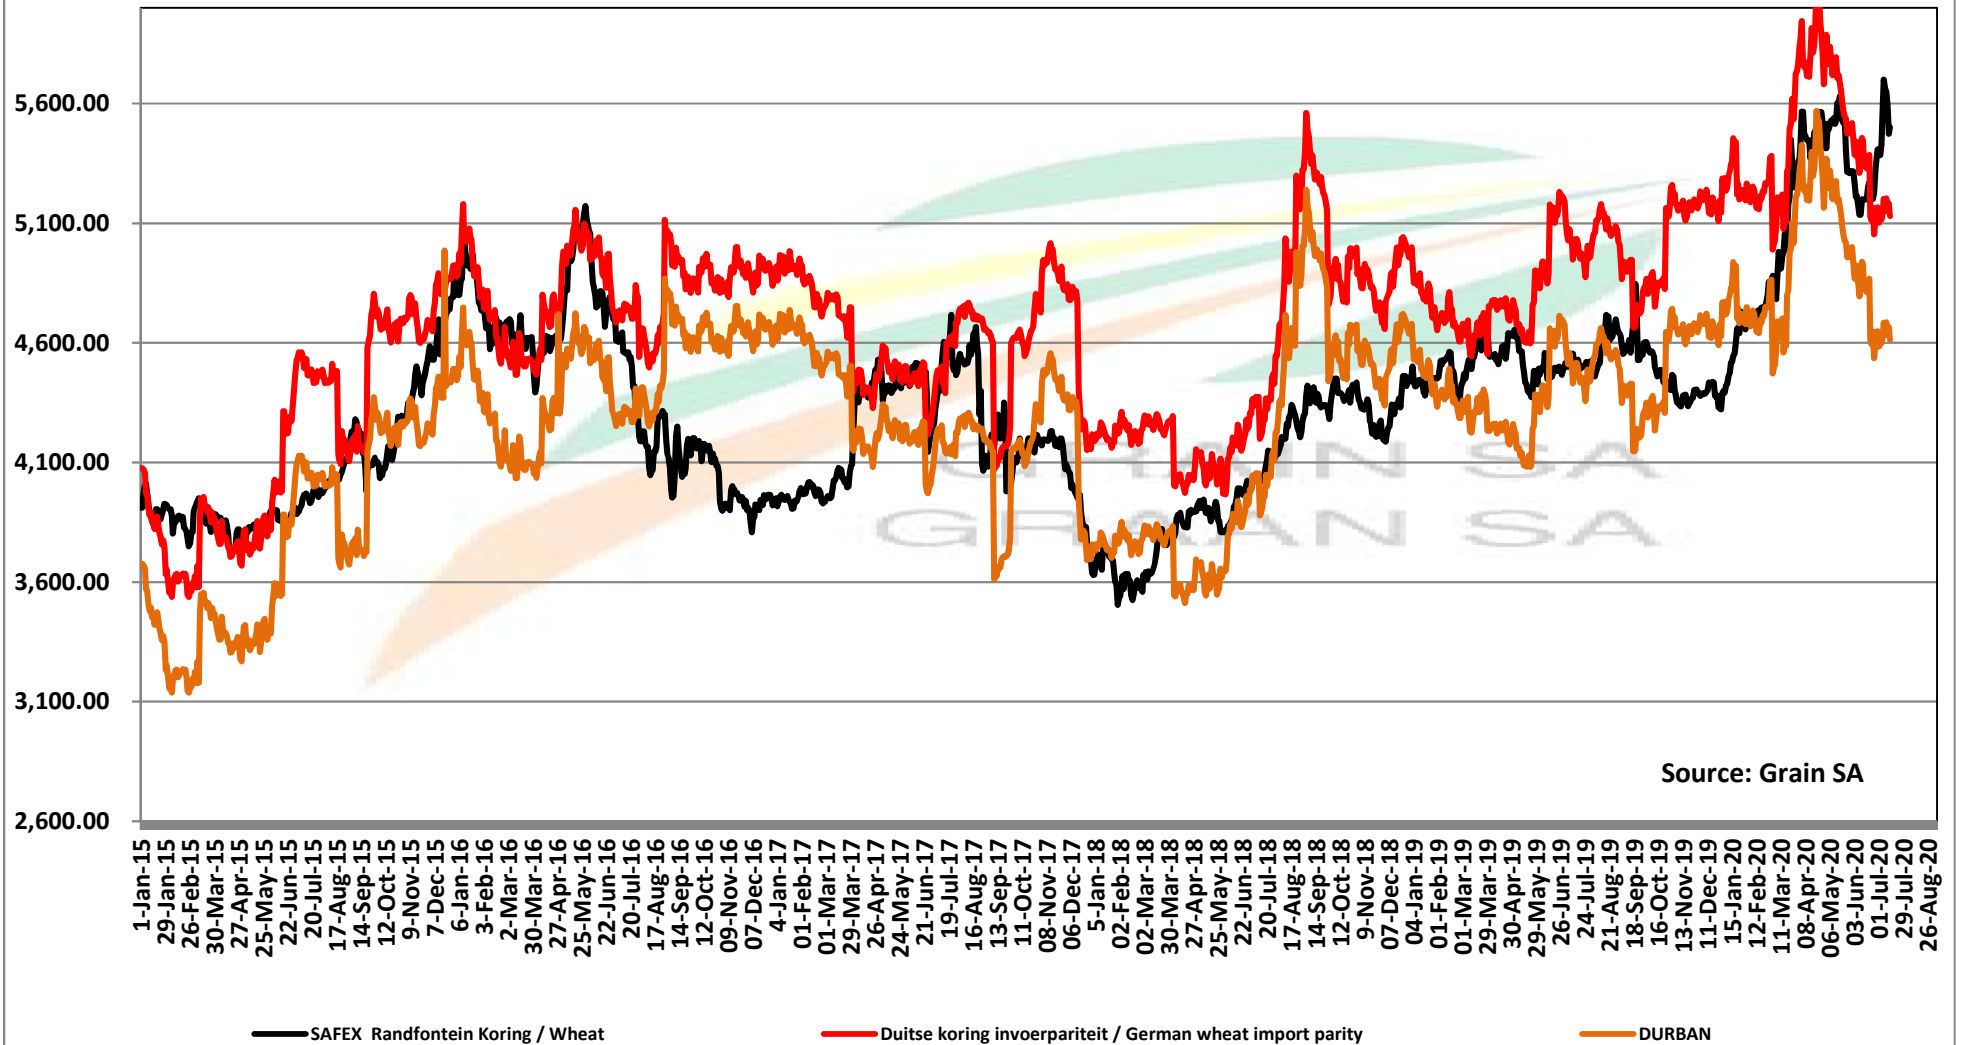

PRICES OF RSA AND GERMAN WHEAT DELIVERED IN RANDFONTEIN

PRYSE VAN RSA EN DUITSTE KORING GELEWER IN RANDFONTEIN