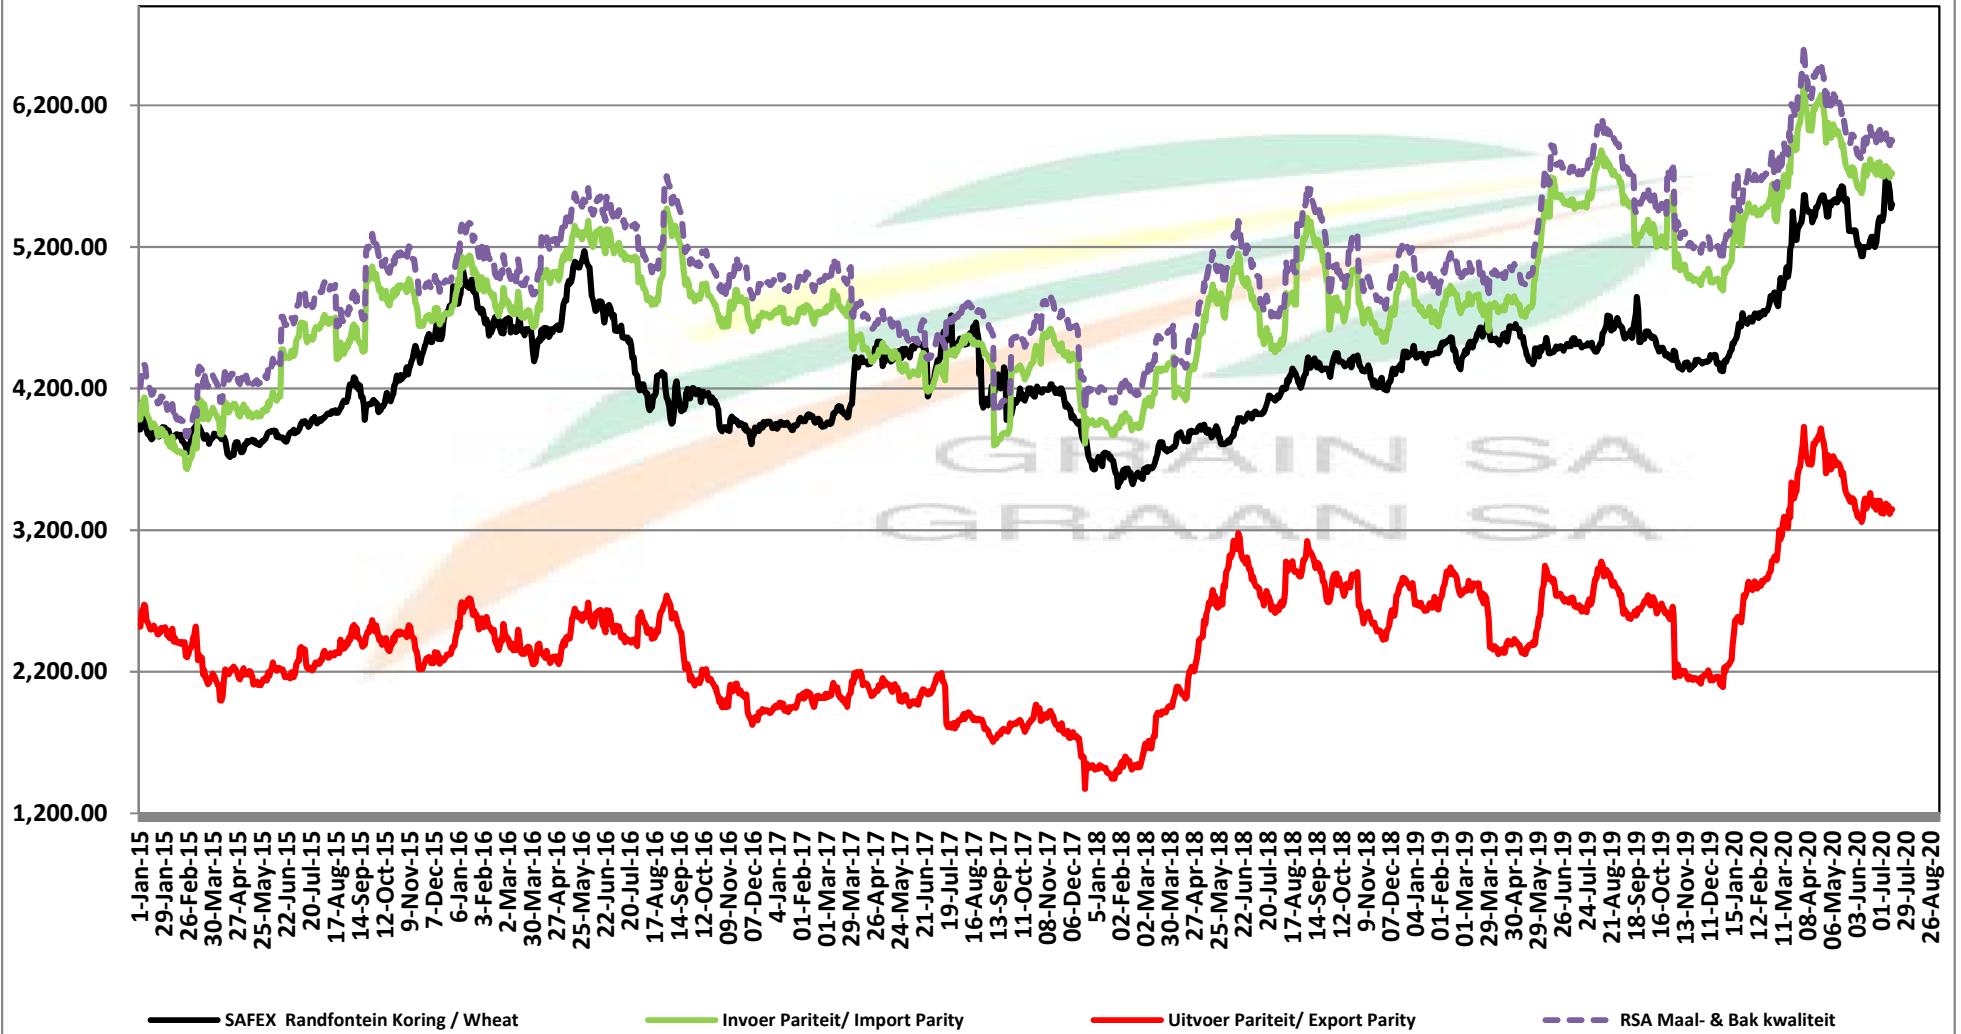

PRICES OF RSA AND ARGENTINE WHEAT DELIVERED IN RANDFONTEIN PRYSE VAN RSA EN ARGENTYNSE KORING GELEWER IN RANDFONTEIN

Source: Grain SA

PRICES OF SOUTH AFRICAN AND USA WHEAT DELIVERED IN RANDFONTEIN

PRYSE VAN SUID AFRIKAANSE EN VSA KORING GELEWER IN RANDFONTEIN