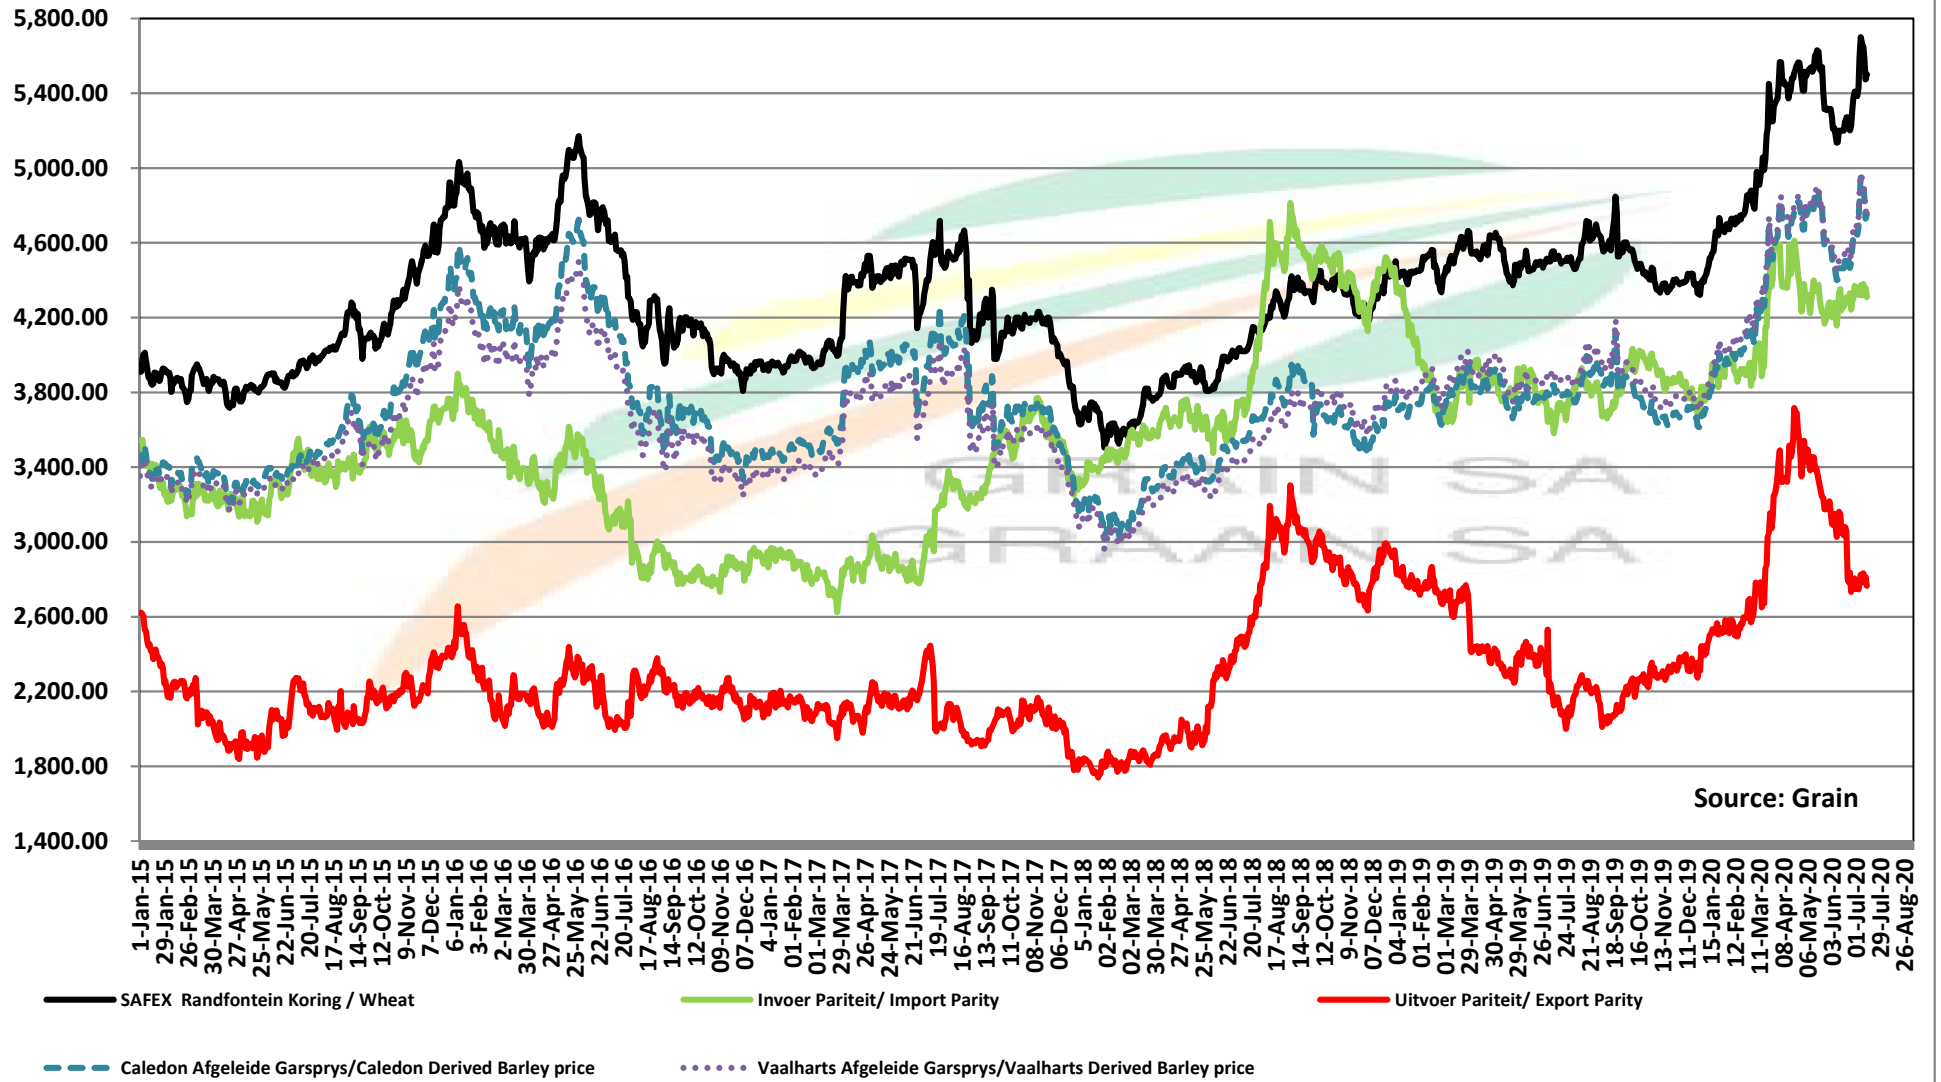

Source: Grain SA

PRICES OF WHEAT DELIVERED IN RANDFONTEIN PRYSE VAN KORING GELEWER IN RANDFONTEIN

PRICES OF RSA AND GERMAN WHEAT DELIVERED IN RANDFONTEIN

PRYSE VAN RSA EN DUITSTE KORING GELEWER IN RANDFONTEIN

PRICES OF WHEAT DELIVERED IN DURBAN HARBOUR PRYSE VAN KORING VIR LEWERING IN DURBAN HAWE

PRICES OF BARLEY DELIVERED IN RANDFONTEIN

PRYSE VAN GARS GELEWER IN RANDFONTEIN

IMPORT PARITY OF USA HRW AND FRANCE FEED BARLEY