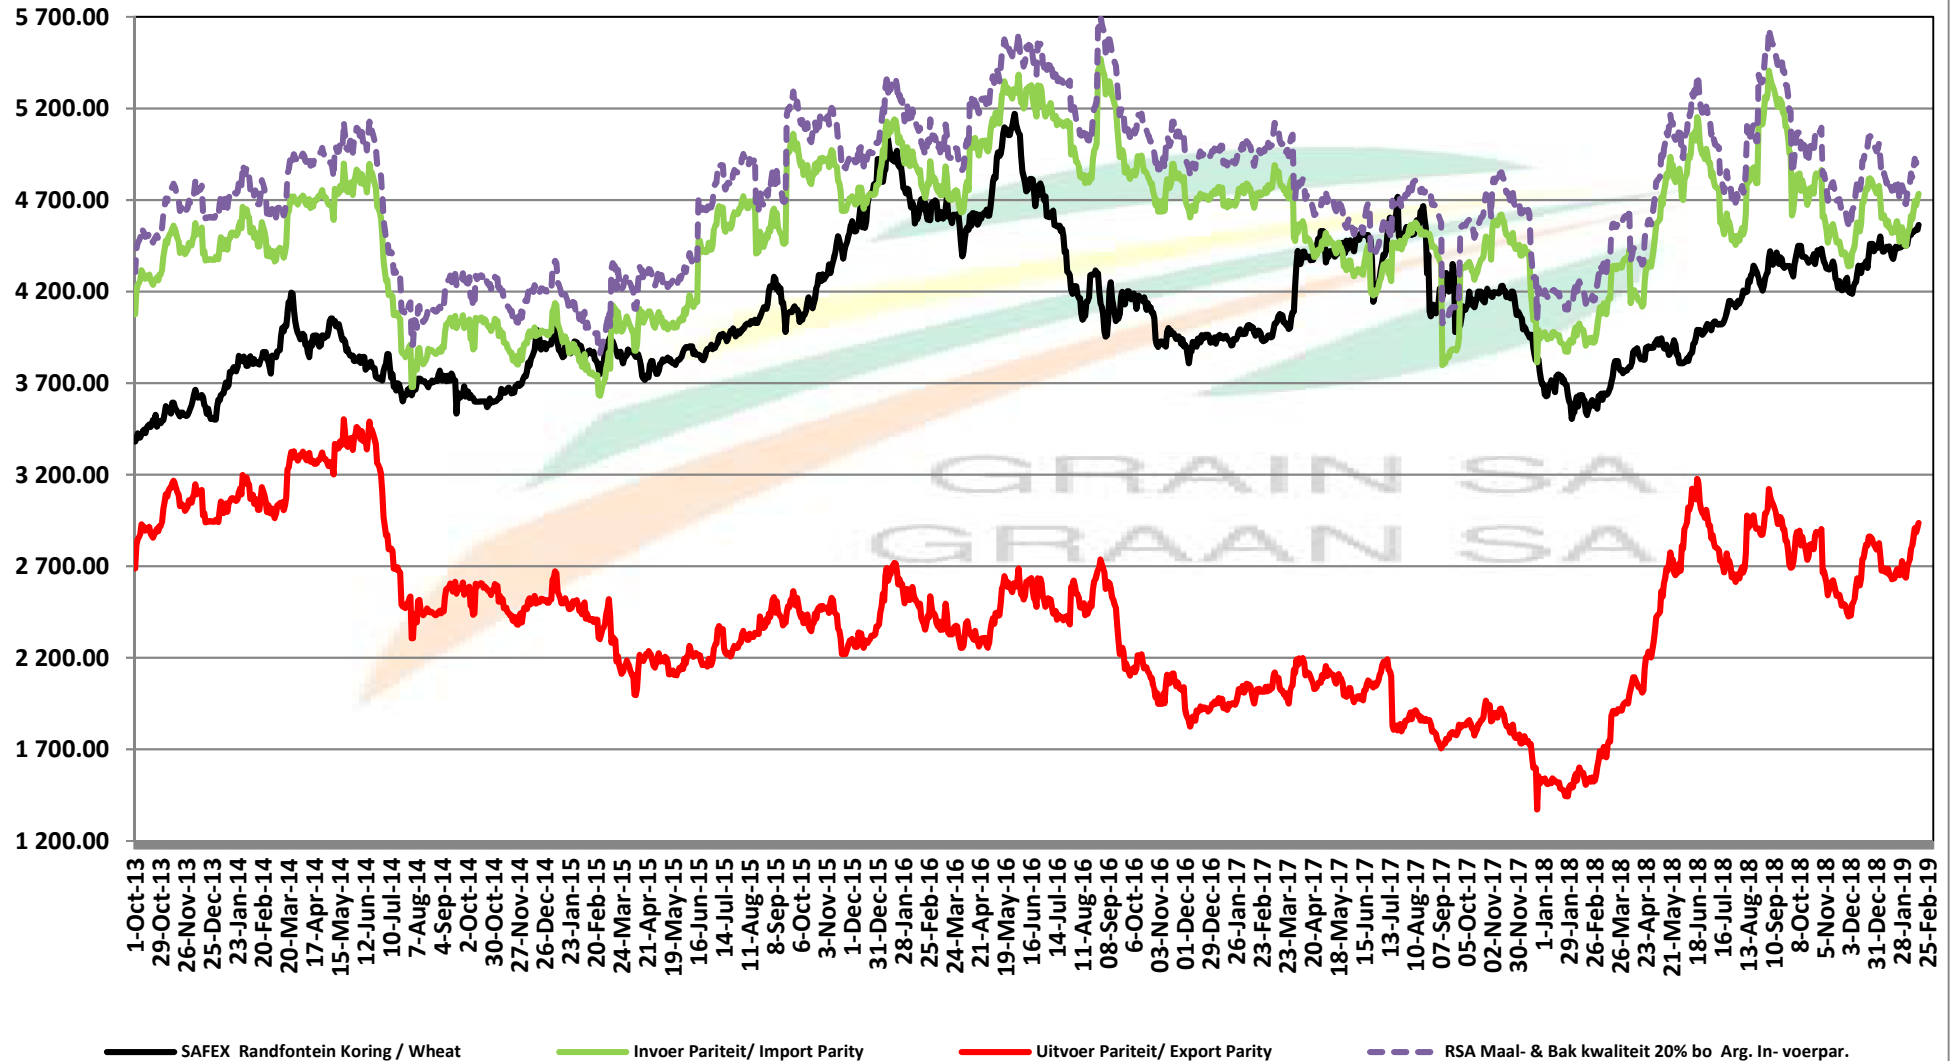

PRICES OF RSA AND ARGENTINE WHEAT DELIVERED IN RANDFONTEIN

PRYSE VAN RSA EN ARGENTYNSE KORING GELEWER IN RANDFONTEIN

Source: Grain SA

PRICES OF SOUTH AFRICAN AND USA WHEAT DELIVERED IN RANDFONTEIN

PRYSE VAN SUID AFRIKAANSE EN VSA KORING GELEWER IN RANDFONTEIN

Source: Grain SA

PRICES OF WHEAT DELIVERED IN RANDFONTEIN PRYSE VAN KORING GELEWER IN RANDFONTEIN

PRICES OF RSA AND GERMAN WHEAT DELIVERED IN RANDFONTEIN

PRYSE VAN RSA EN DUITSTE KORING GELEWER IN RANDFONTEIN