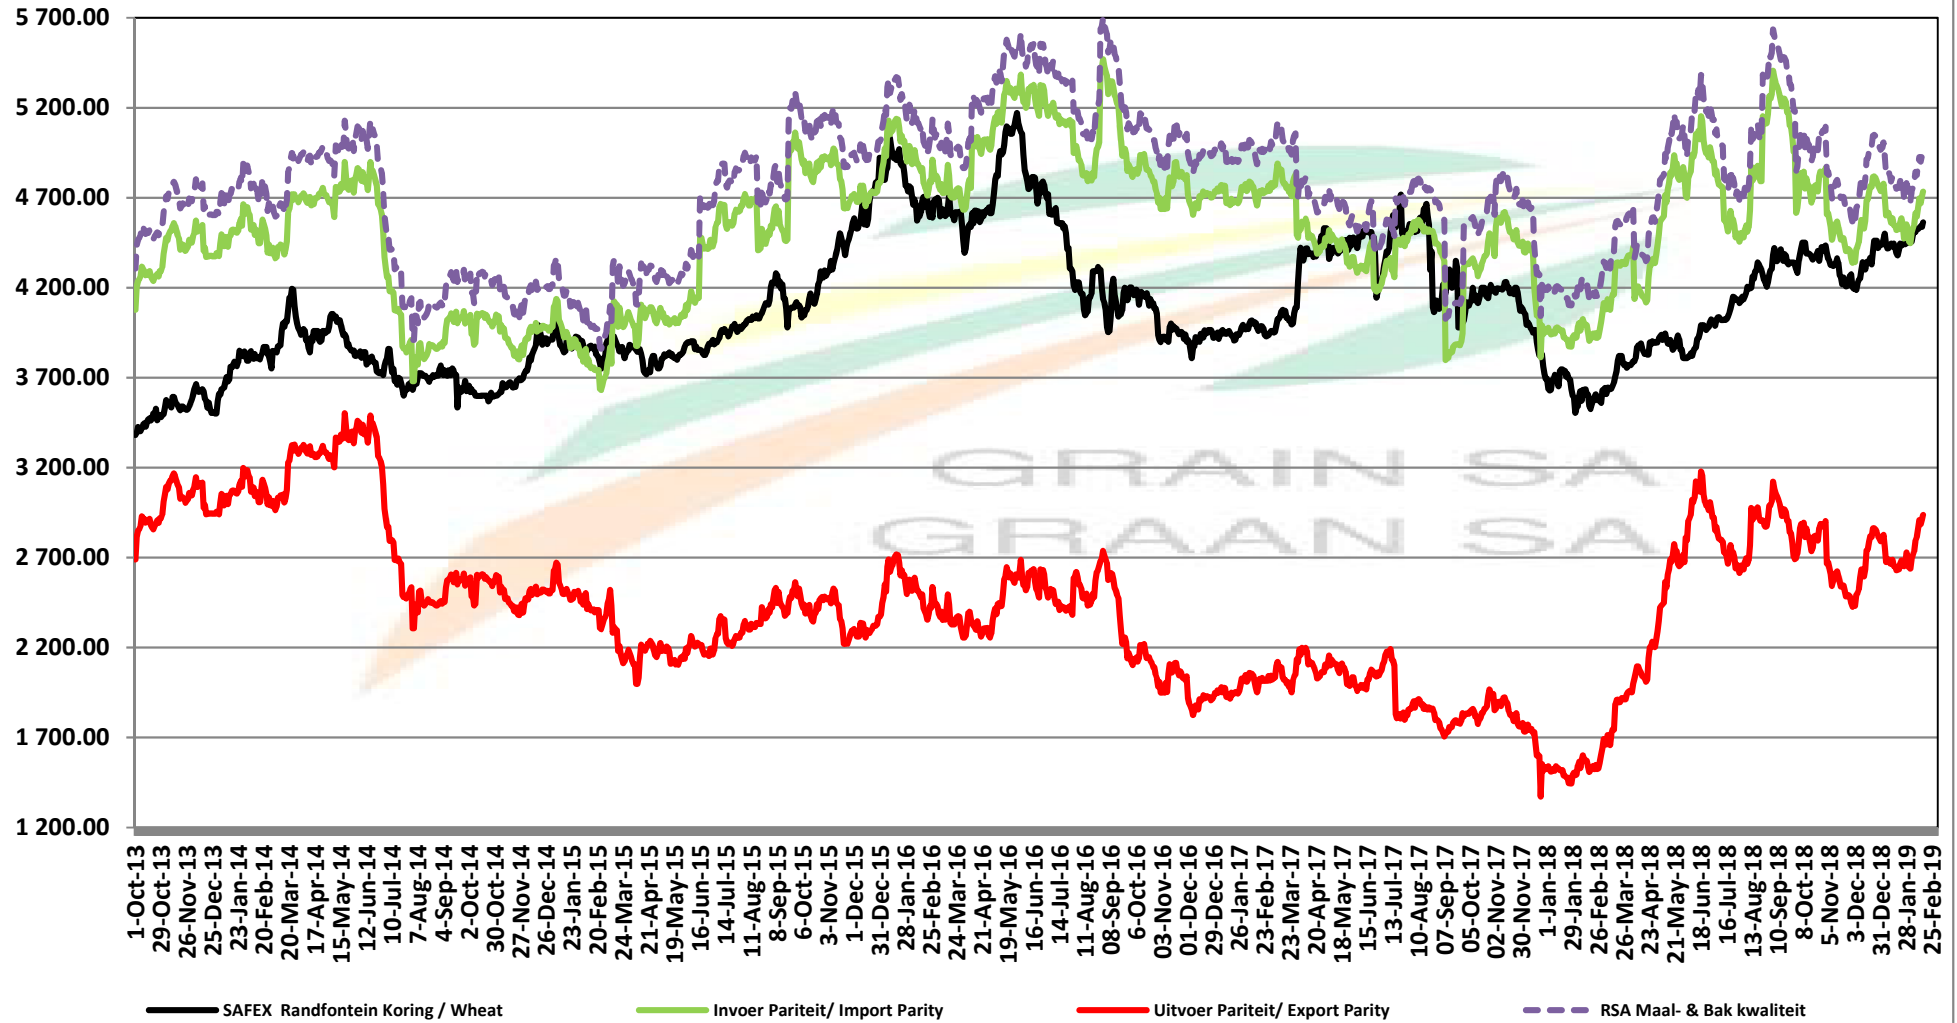

PRICES OF RSA AND ARGENTINE WHEAT DELIVERED IN RANDFONTEIN

PRYSE VAN RSA EN ARGENTYNSE KORING GELEWER IN RANDFONTEIN

Source: Grain SA

PRICES OF SOUTH AFRICAN AND USA WHEAT DELIVERED IN RANDFONTEIN

PRYSE VAN SUID AFRIKAANSE EN VSA KORING GELEWER IN RANDFONTEIN

Source: Grain SA

PRICES OF WHEAT DELIVERED IN RANDFONTEIN PRYSE VAN KORING GELEWER IN RANDFONTEIN

PRICES OF RSA AND GERMAN WHEAT DELIVERED IN RANDFONTEIN

PRYSE VAN RSA EN DUITSTE KORING GELEWER IN RANDFONTEIN