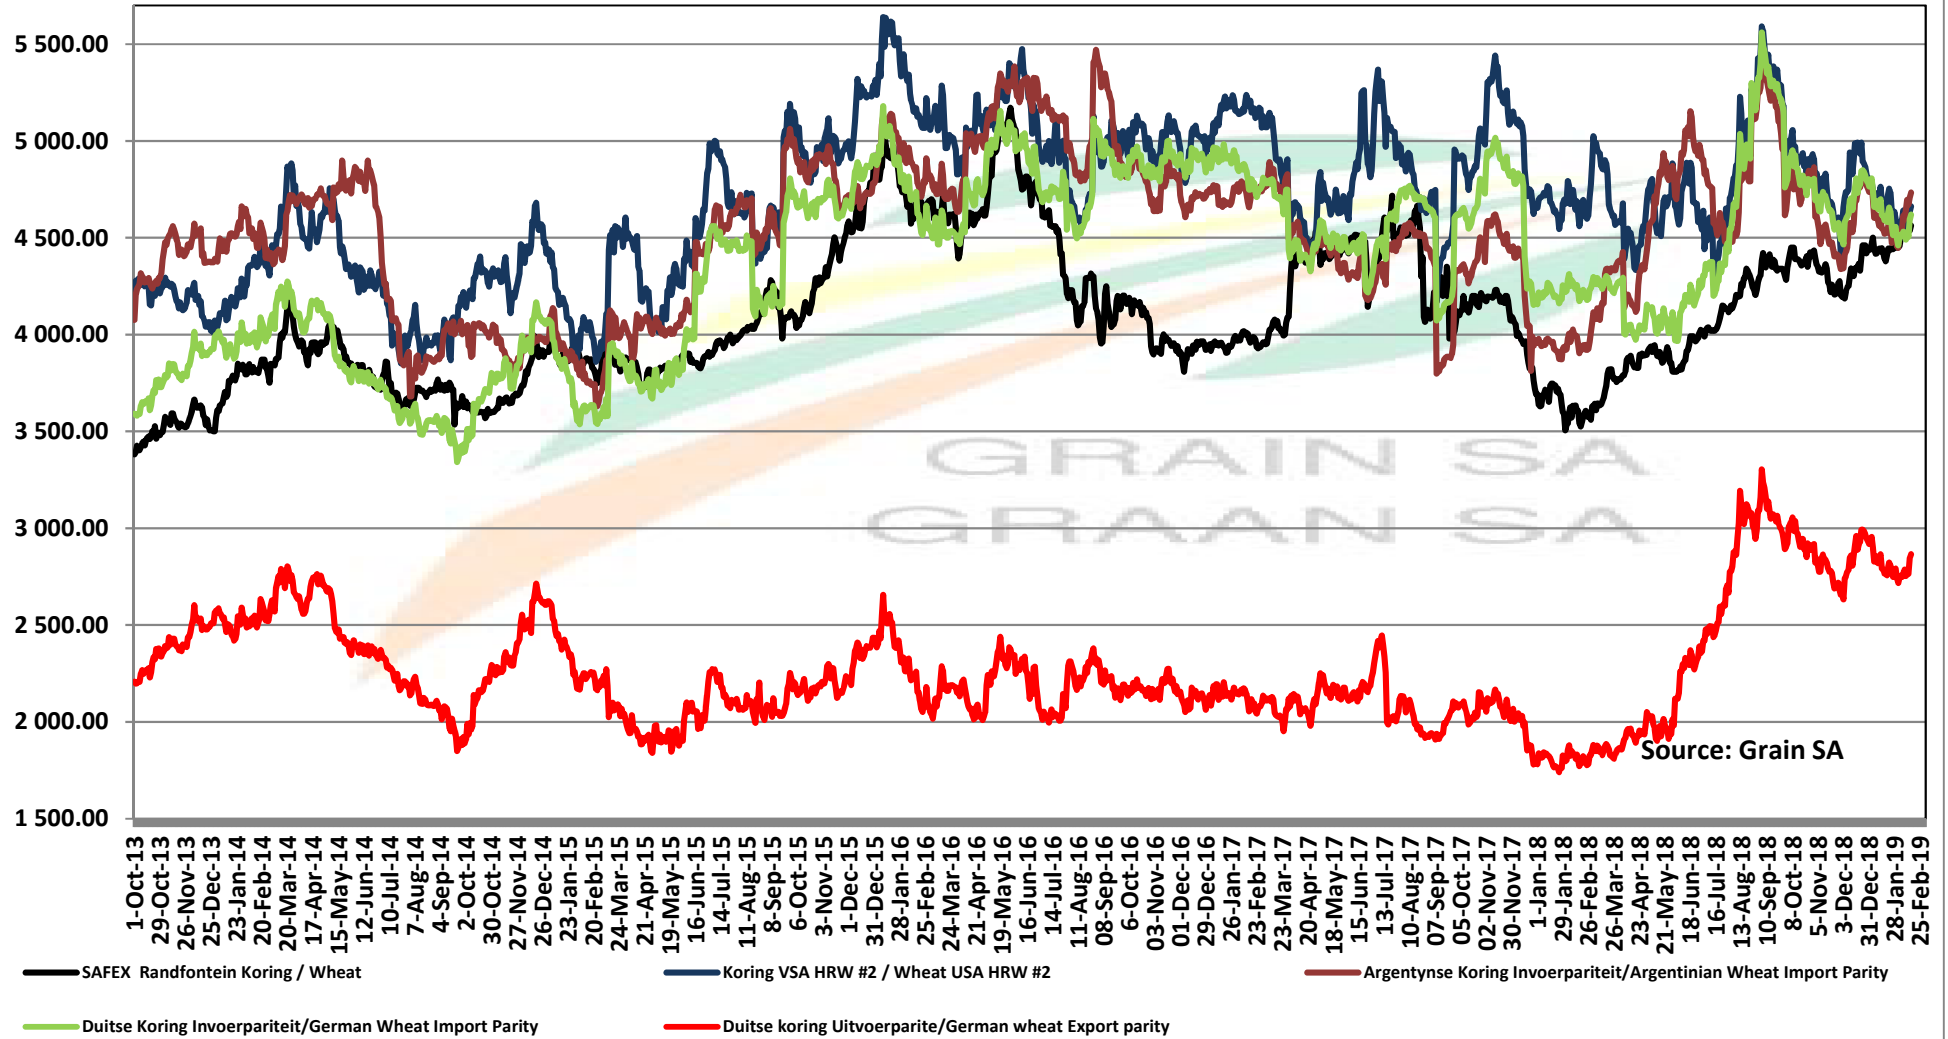

PRICES OF RSA AND ARGENTINE WHEAT DELIVERED IN RANDFONTEIN

PRYSE VAN RSA EN ARGENTYNSE KORING GELEWER IN RANDFONTEIN

Source: Grain SA

PRICES OF SOUTH AFRICAN AND USA WHEAT DELIVERED IN RANDFONTEIN

PRYSE VAN SUID AFRIKAANSE EN VSA KORING GELEWER IN RANDFONTEIN

Source: Grain SA

PRICES OF WHEAT DELIVERED IN RANDFONTEIN PRYSE VAN KORING GELEWER IN RANDFONTEIN

PRICES OF RSA AND GERMAN WHEAT DELIVERED IN RANDFONTEIN

PRYSE VAN RSA EN DUITSTE KORING GELEWER IN RANDFONTEIN

— SAFEX Randfontein Koring / Wheat
 — Duitse koring invoerpariteit / German wheat import parity
 — Duitse koring uitvoerpariteit / German wheat export parity
 — RSA B3-price Grade Difference

PRICES OF WHEAT DELIVERED IN DURBAN HARBOUR PRYSE VAN KORING VIR LEWERING IN DURBAN HAWE