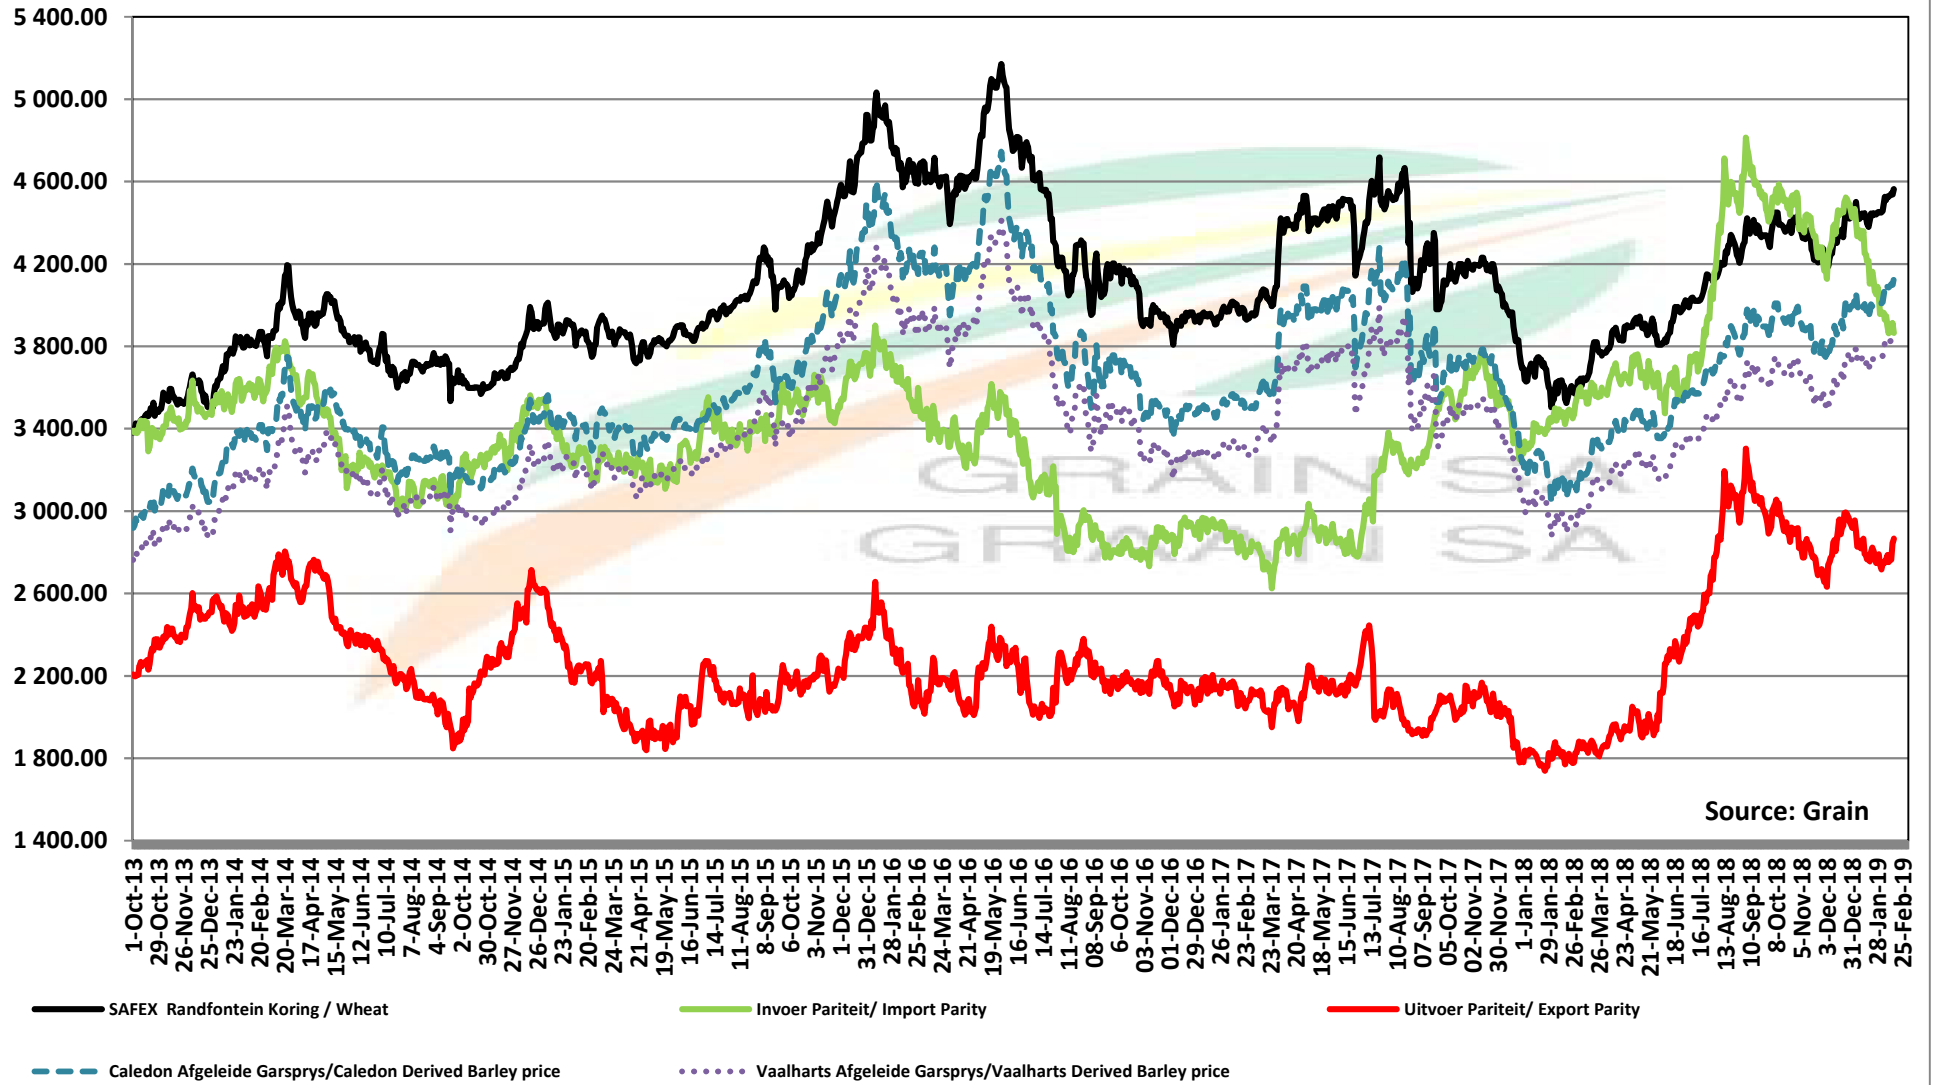

PRICES OF BARLEY DELIVERED IN RANDFONTEIN

PRYSE VAN GARS GELEWER IN RANDFONTEIN