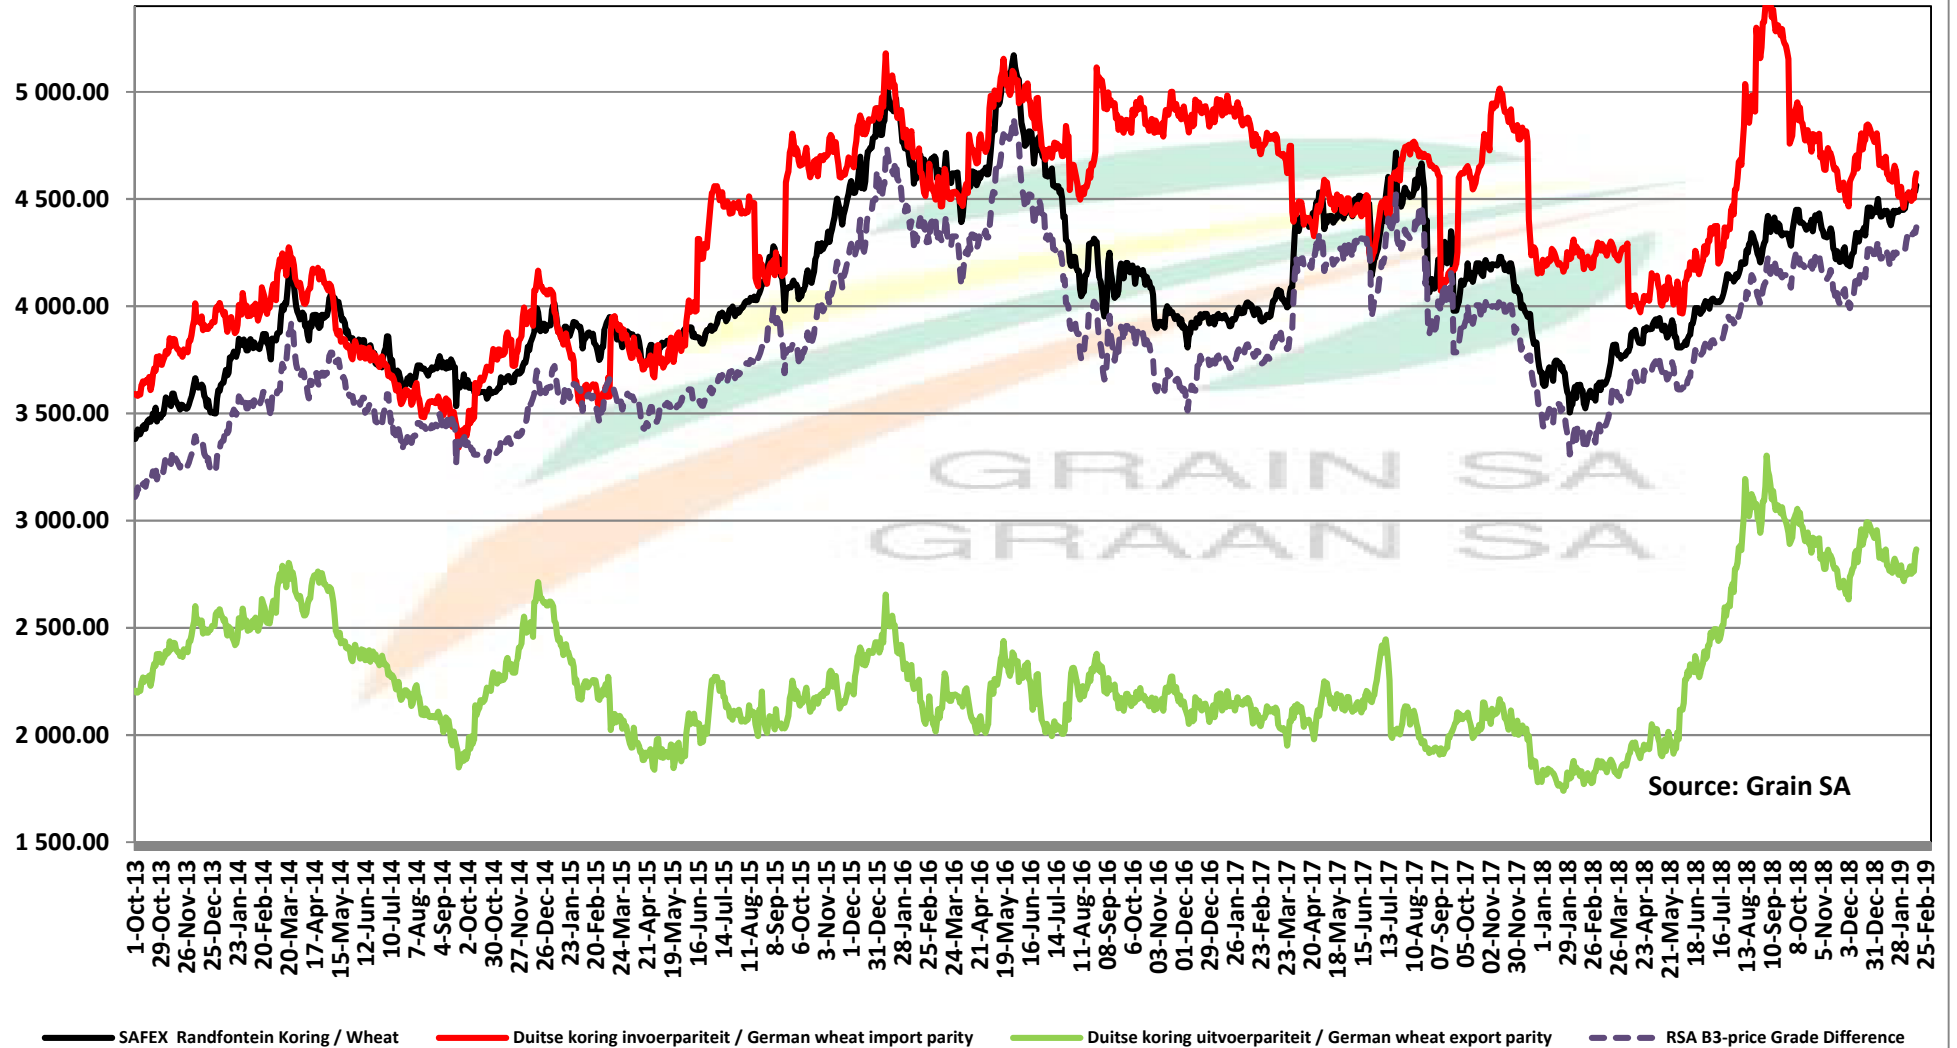

PRICES OF RSA AND ARGENTINE WHEAT DELIVERED IN RANDFONTEIN

PRYSE VAN RSA EN ARGENTYNSE KORING GELEWER IN RANDFONTEIN

Source: Grain SA

PRICES OF SOUTH AFRICAN AND USA WHEAT DELIVERED IN RANDFONTEIN

PRYSE VAN SUID AFRIKAANSE EN VSA KORING GELEWER IN RANDFONTEIN

Source: Grain SA

PRICES OF WHEAT DELIVERED IN RANDFONTEIN PRYSE VAN KORING GELEWER IN RANDFONTEIN

PRICES OF RSA AND GERMAN WHEAT DELIVERED IN RANDFONTEIN

PRYSE VAN RSA EN DUITSTE KORING GELEWER IN RANDFONTEIN