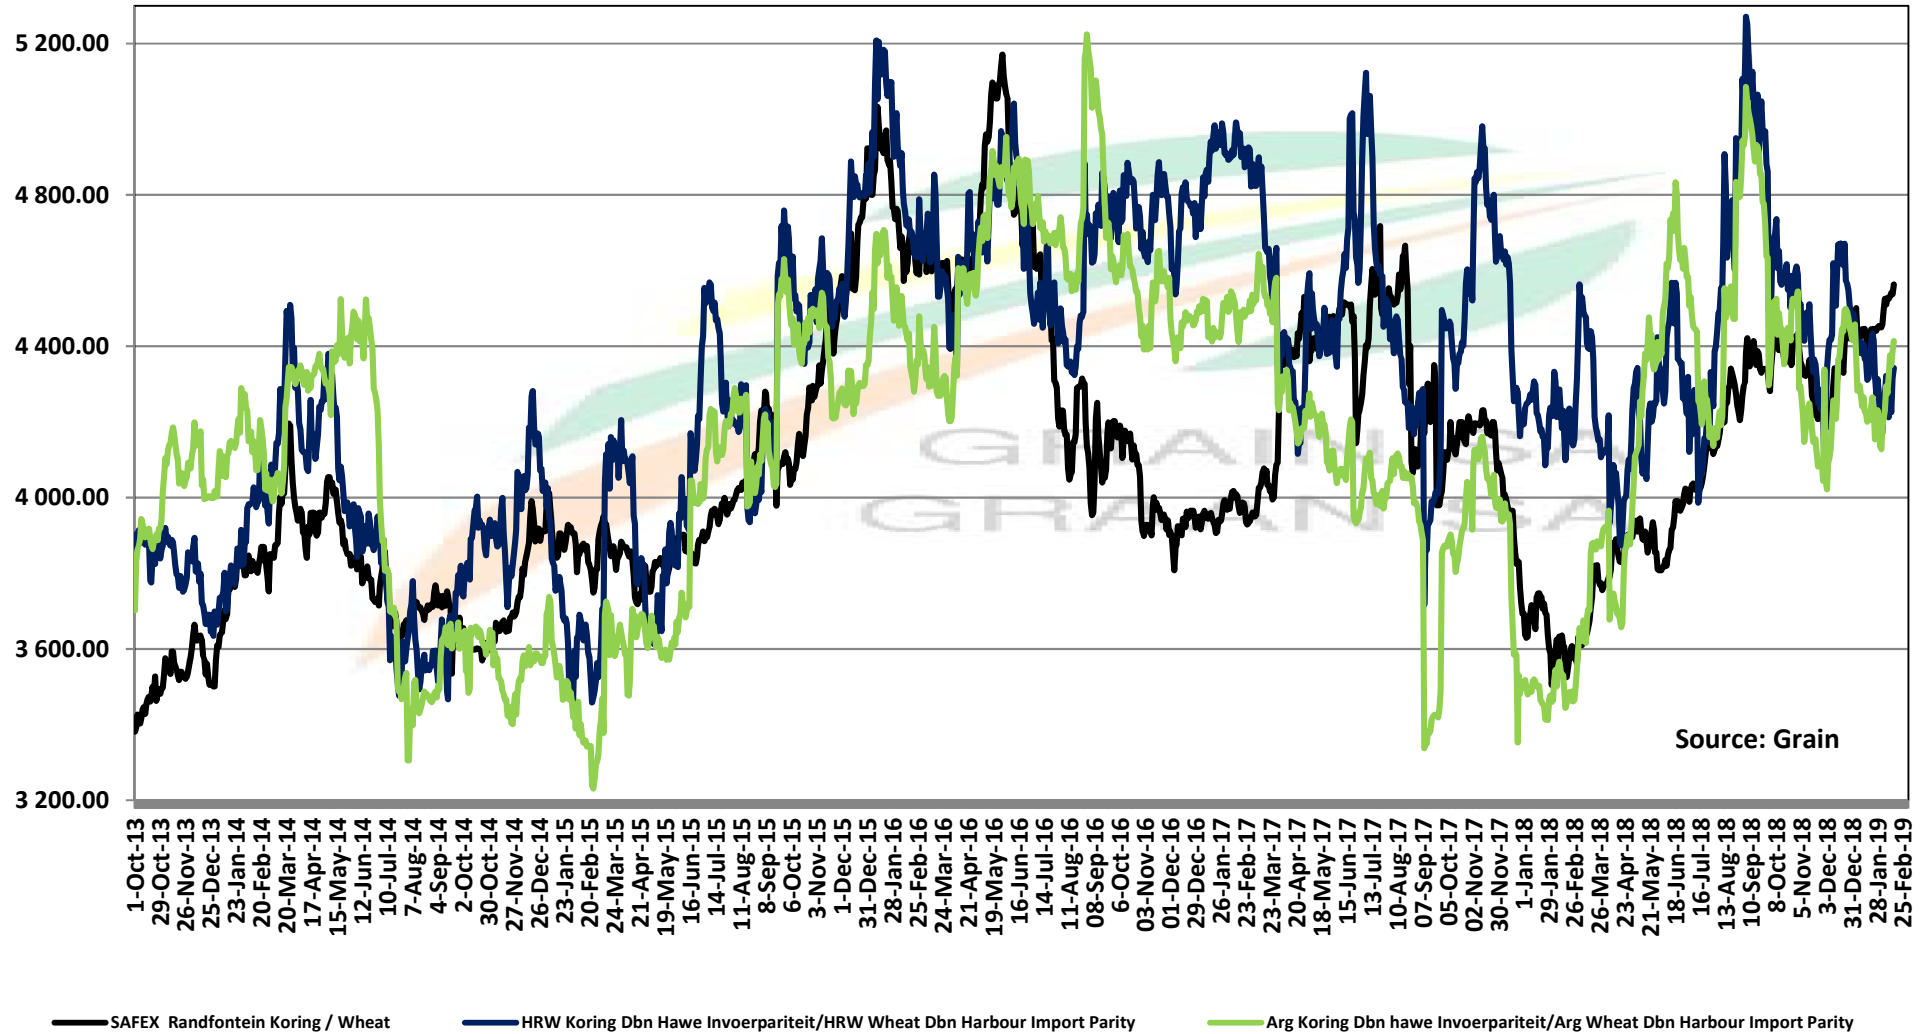

Source: Grain SA

PRICES OF WHEAT DELIVERED IN RANDFONTEIN PRYSE VAN KORING GELEWER IN RANDFONTEIN

PRICES OF RSA AND GERMAN WHEAT DELIVERED IN RANDFONTEIN

PRYSE VAN RSA EN DUITSTE KORING GELEWER IN RANDFONTEIN

— SAFEX Randfontein Koring / Wheat
 — Duitse koring invoerpariteit / German wheat import parity
 — Duitse koring uitvoerpariteit / German wheat export parity
 — RSA B3-price Grade Difference

PRICES OF WHEAT DELIVERED IN DURBAN HARBOUR PRYSE VAN KORING VIR LEWERING IN DURBAN HAWE