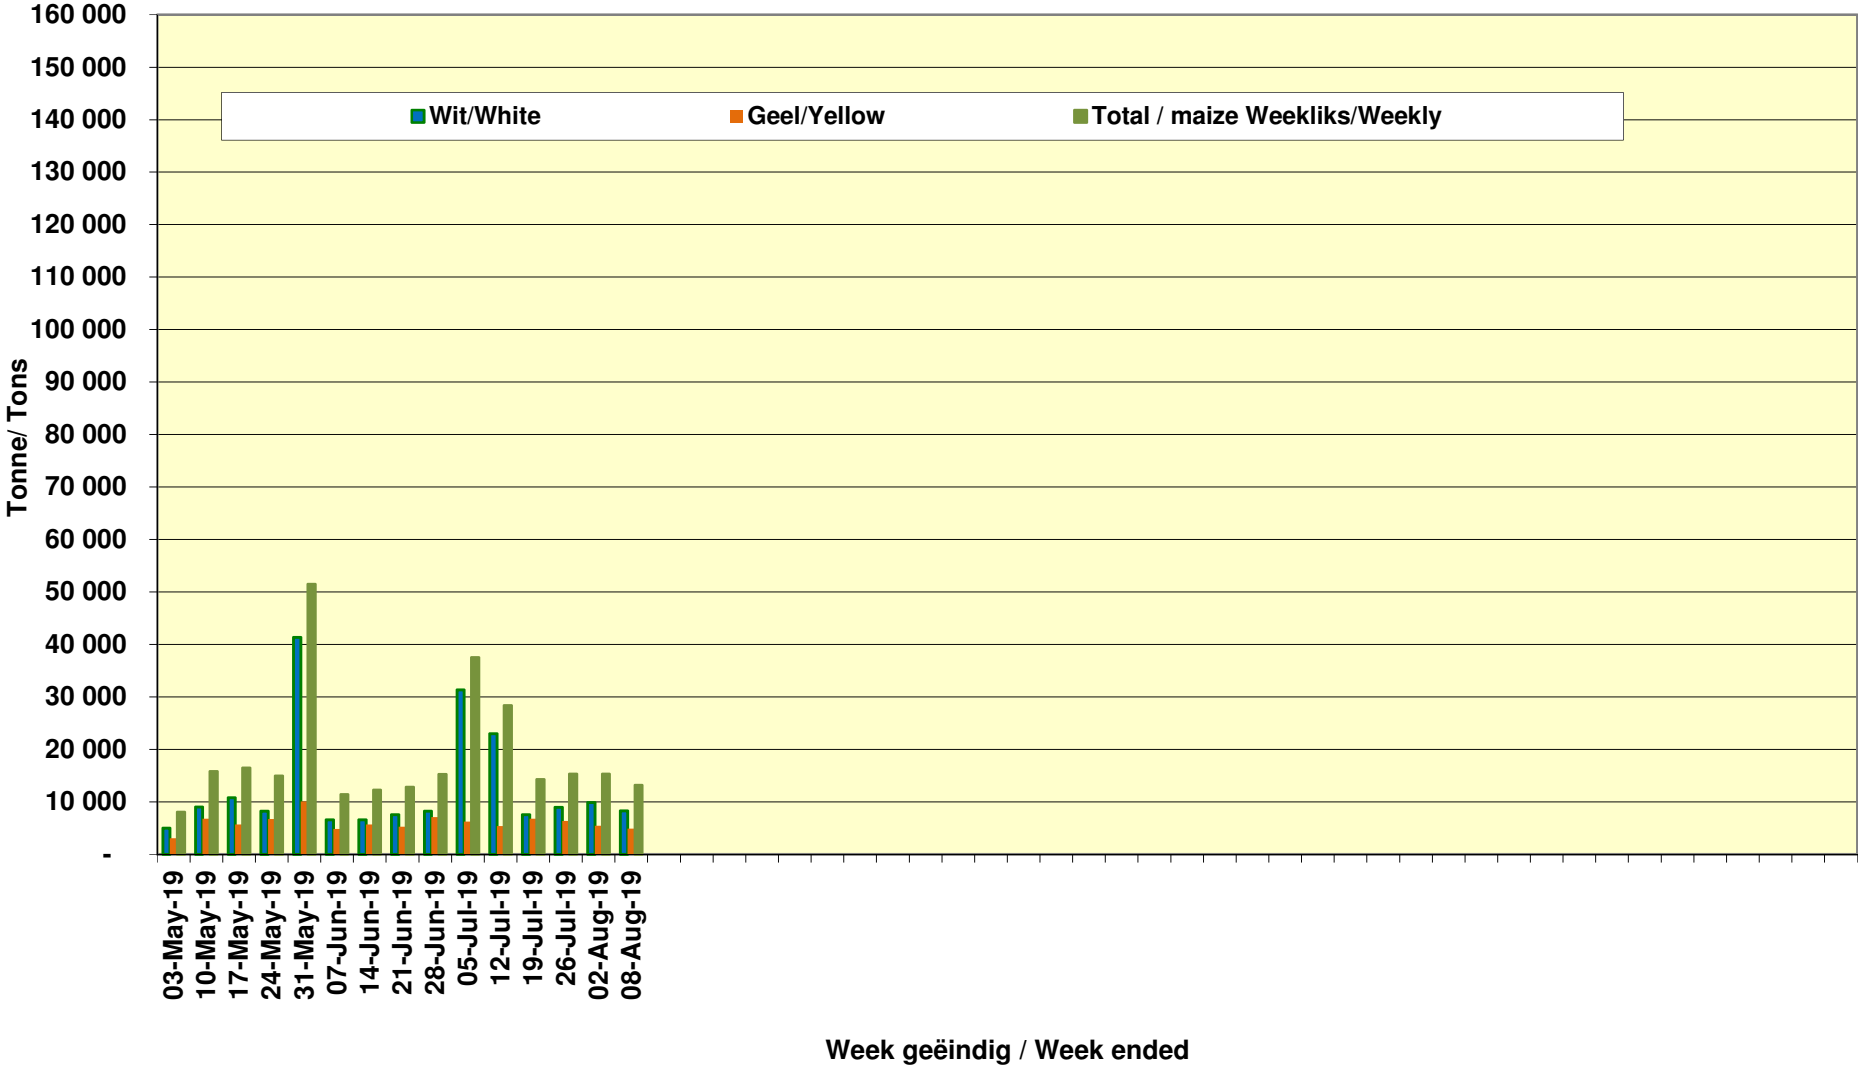

RSA Weeklikse mielie-uitvoere
RSA Weekly maize exports