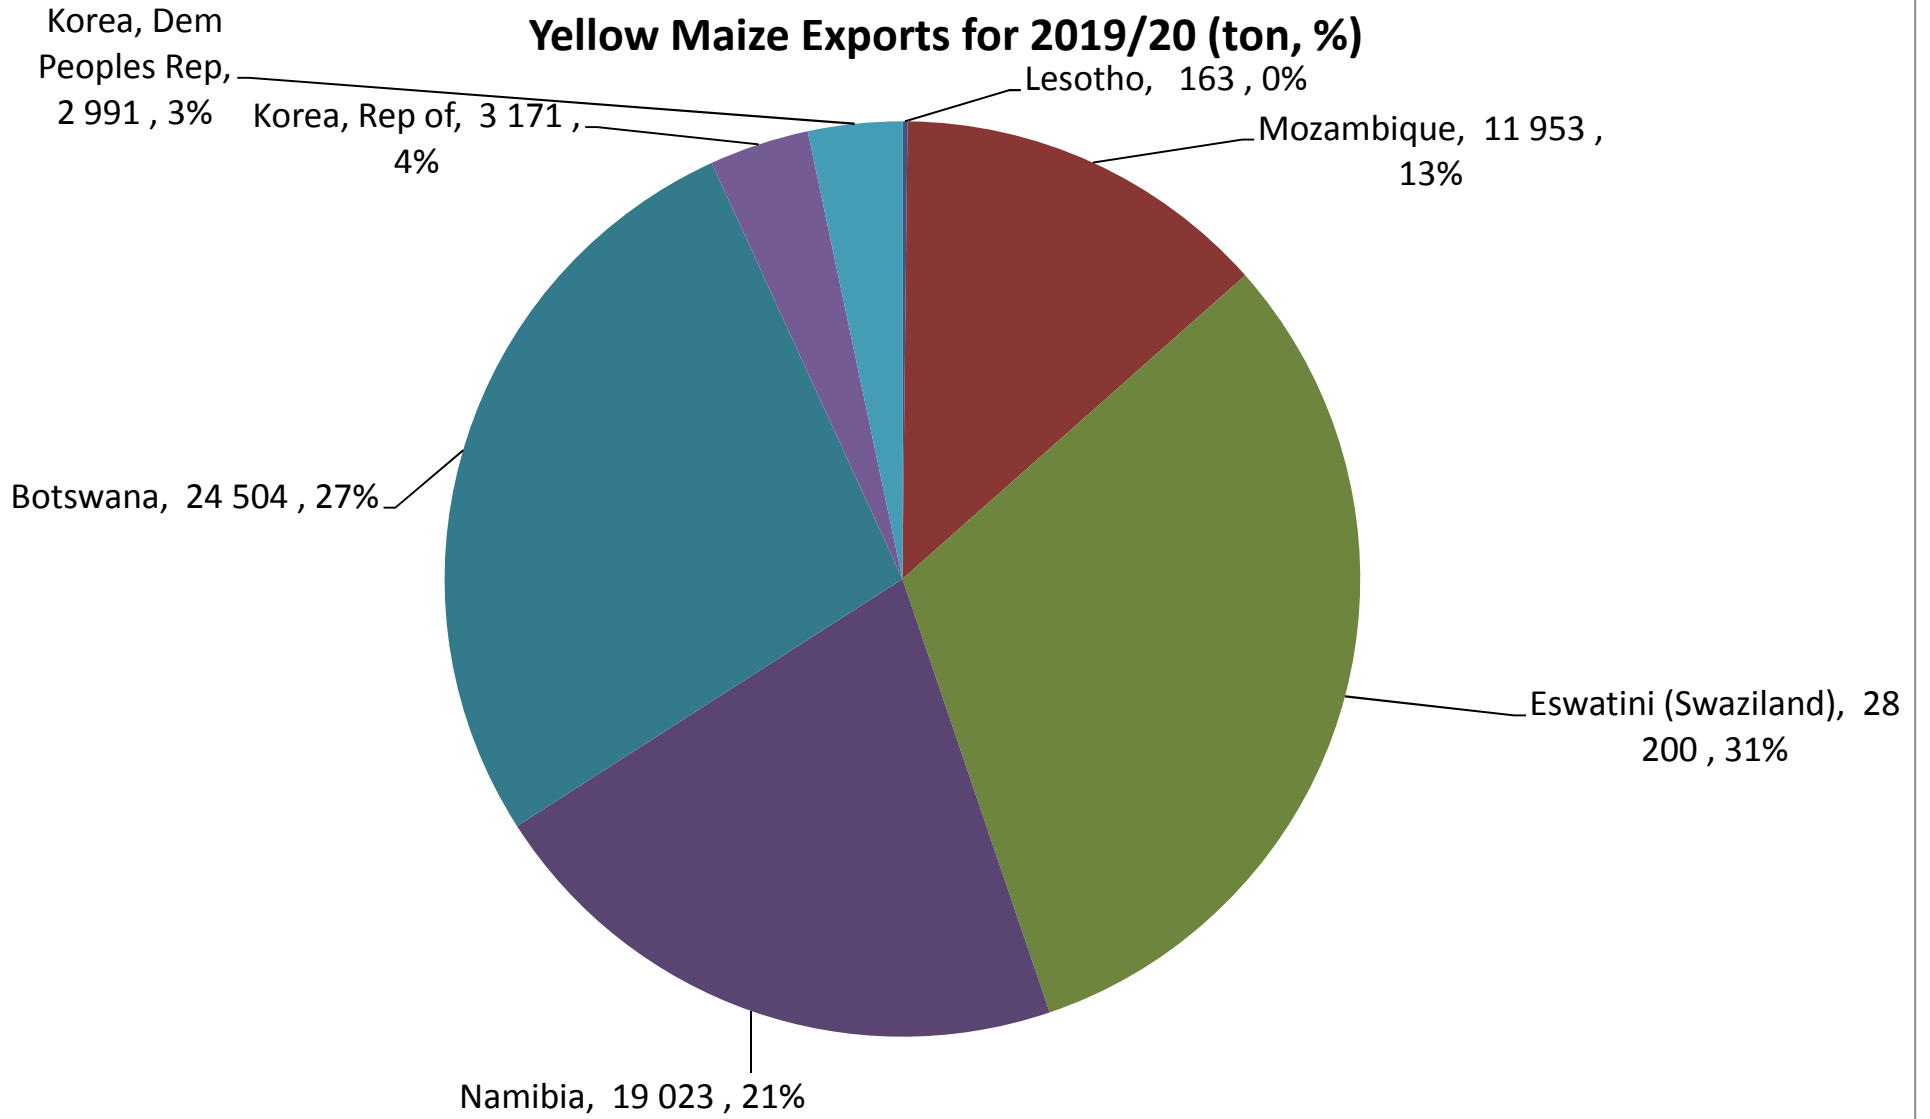

### Yellow Maize Exports for 2019/20 (ton, %)