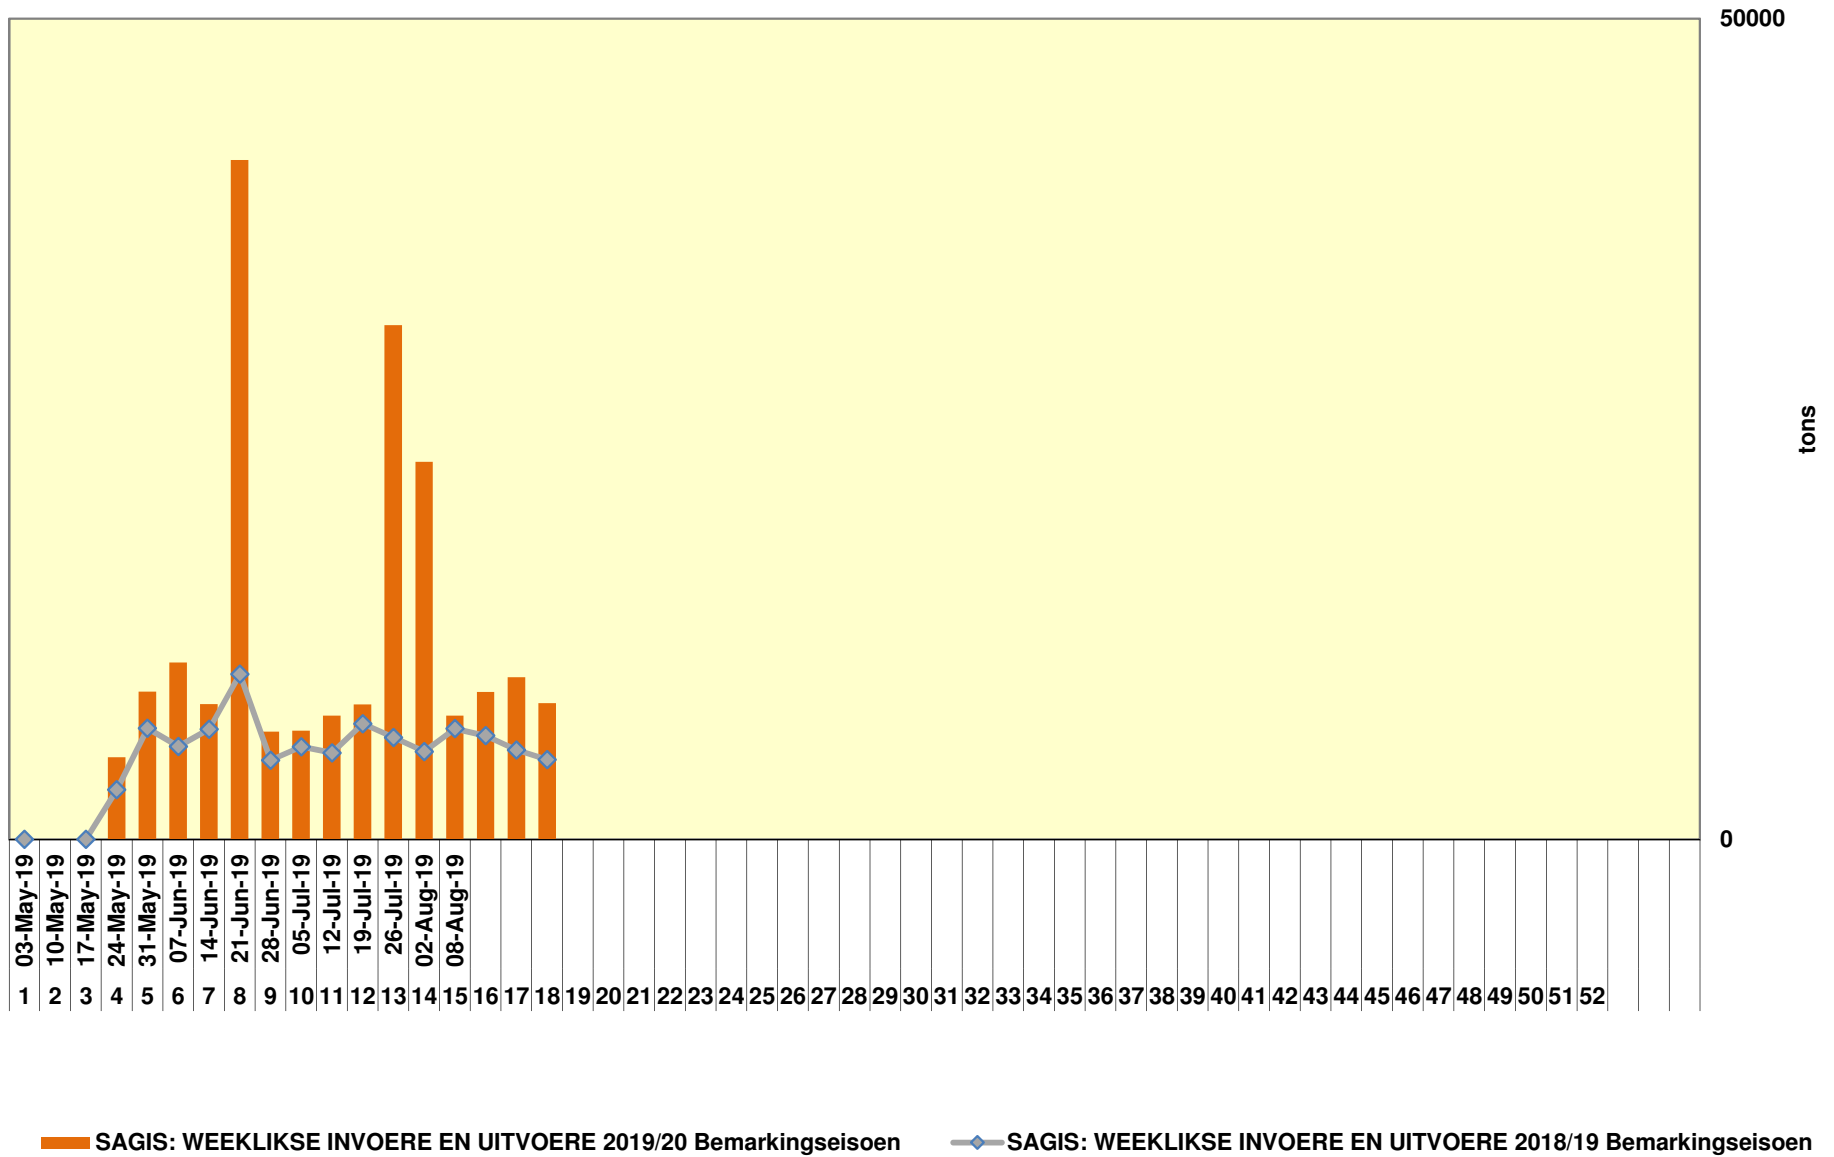

Cumulative Exports of Yellow Maize for 2017/18