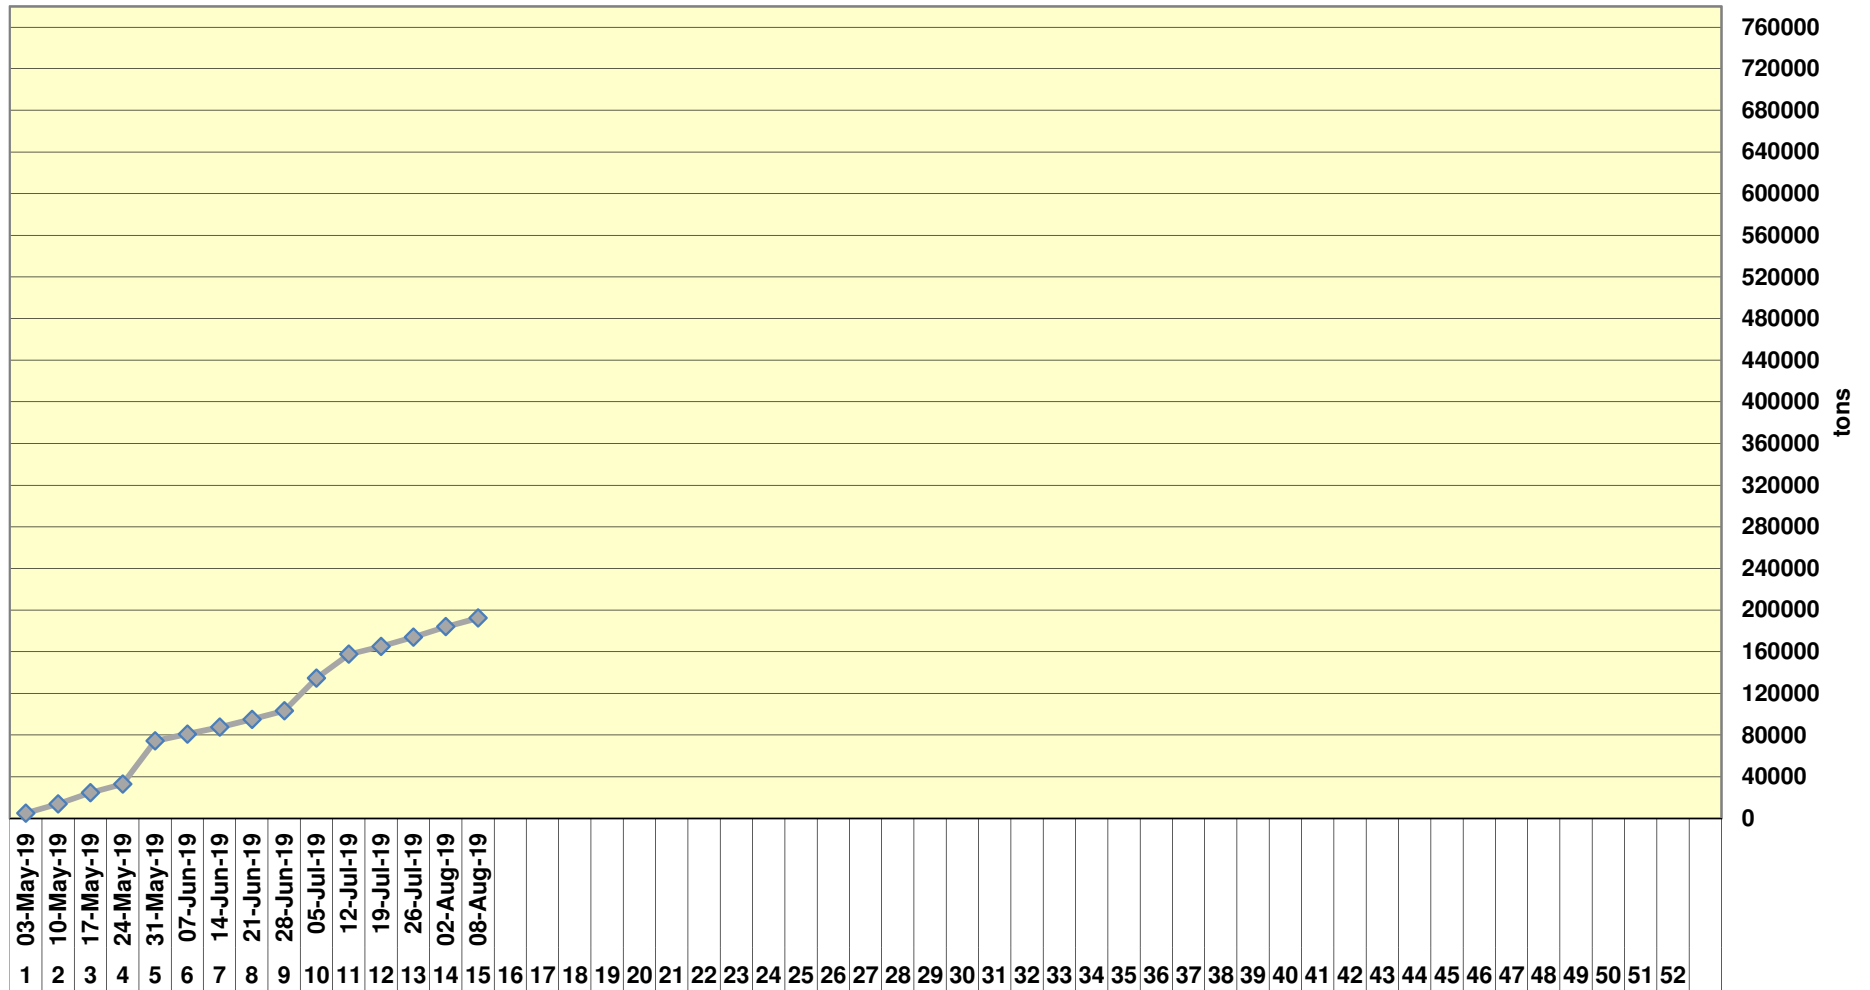

Cumulative Exports of White Maize for 2019/20

■ SAGIS: WEEKLIKSE INVOERE EN UITVOERE 2018/19 BemarKingseisoen

◆ SAGIS: WEEKLIKSE INVOERE EN UITVOERE 2019/20 BemarKingseisoen