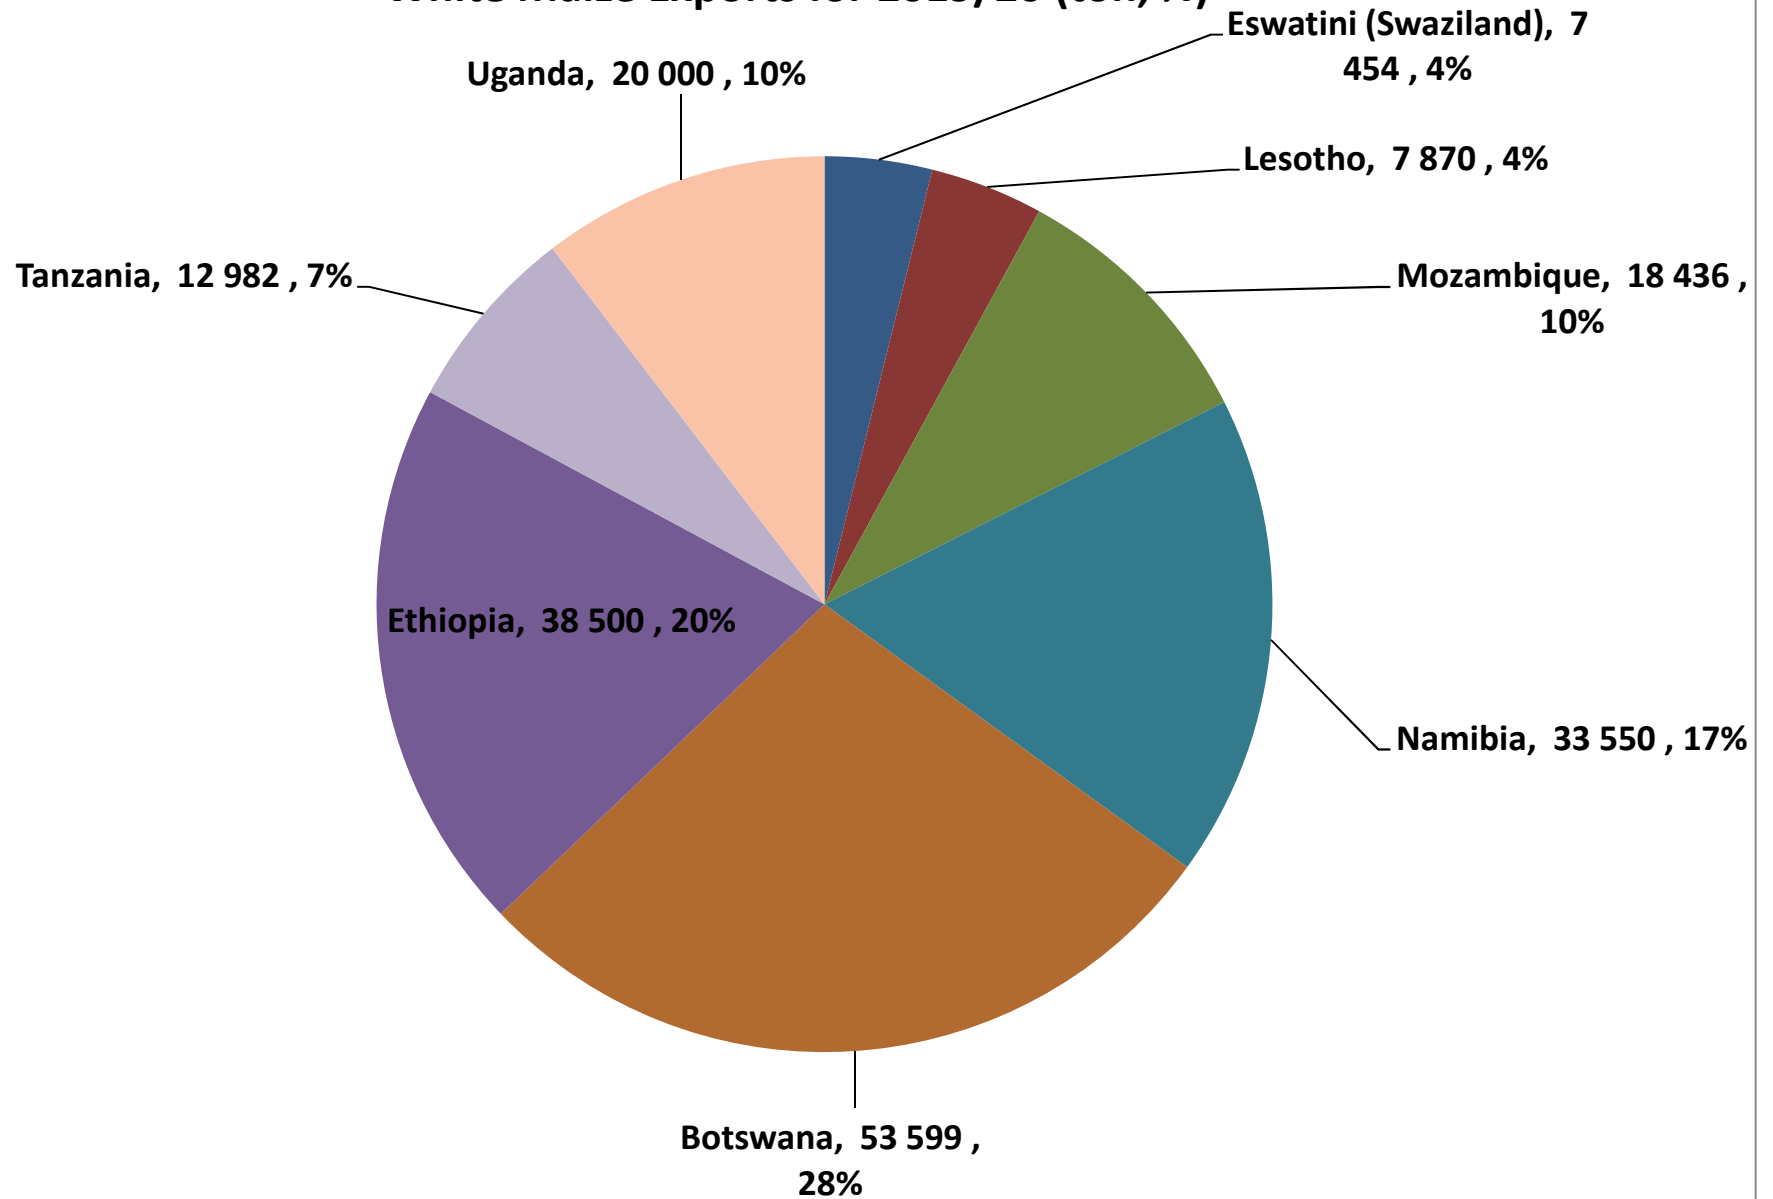

### Yellow Maize Exports for 2019/20 (ton, %)

### White Maize Exports for 2019/20 (ton, %)