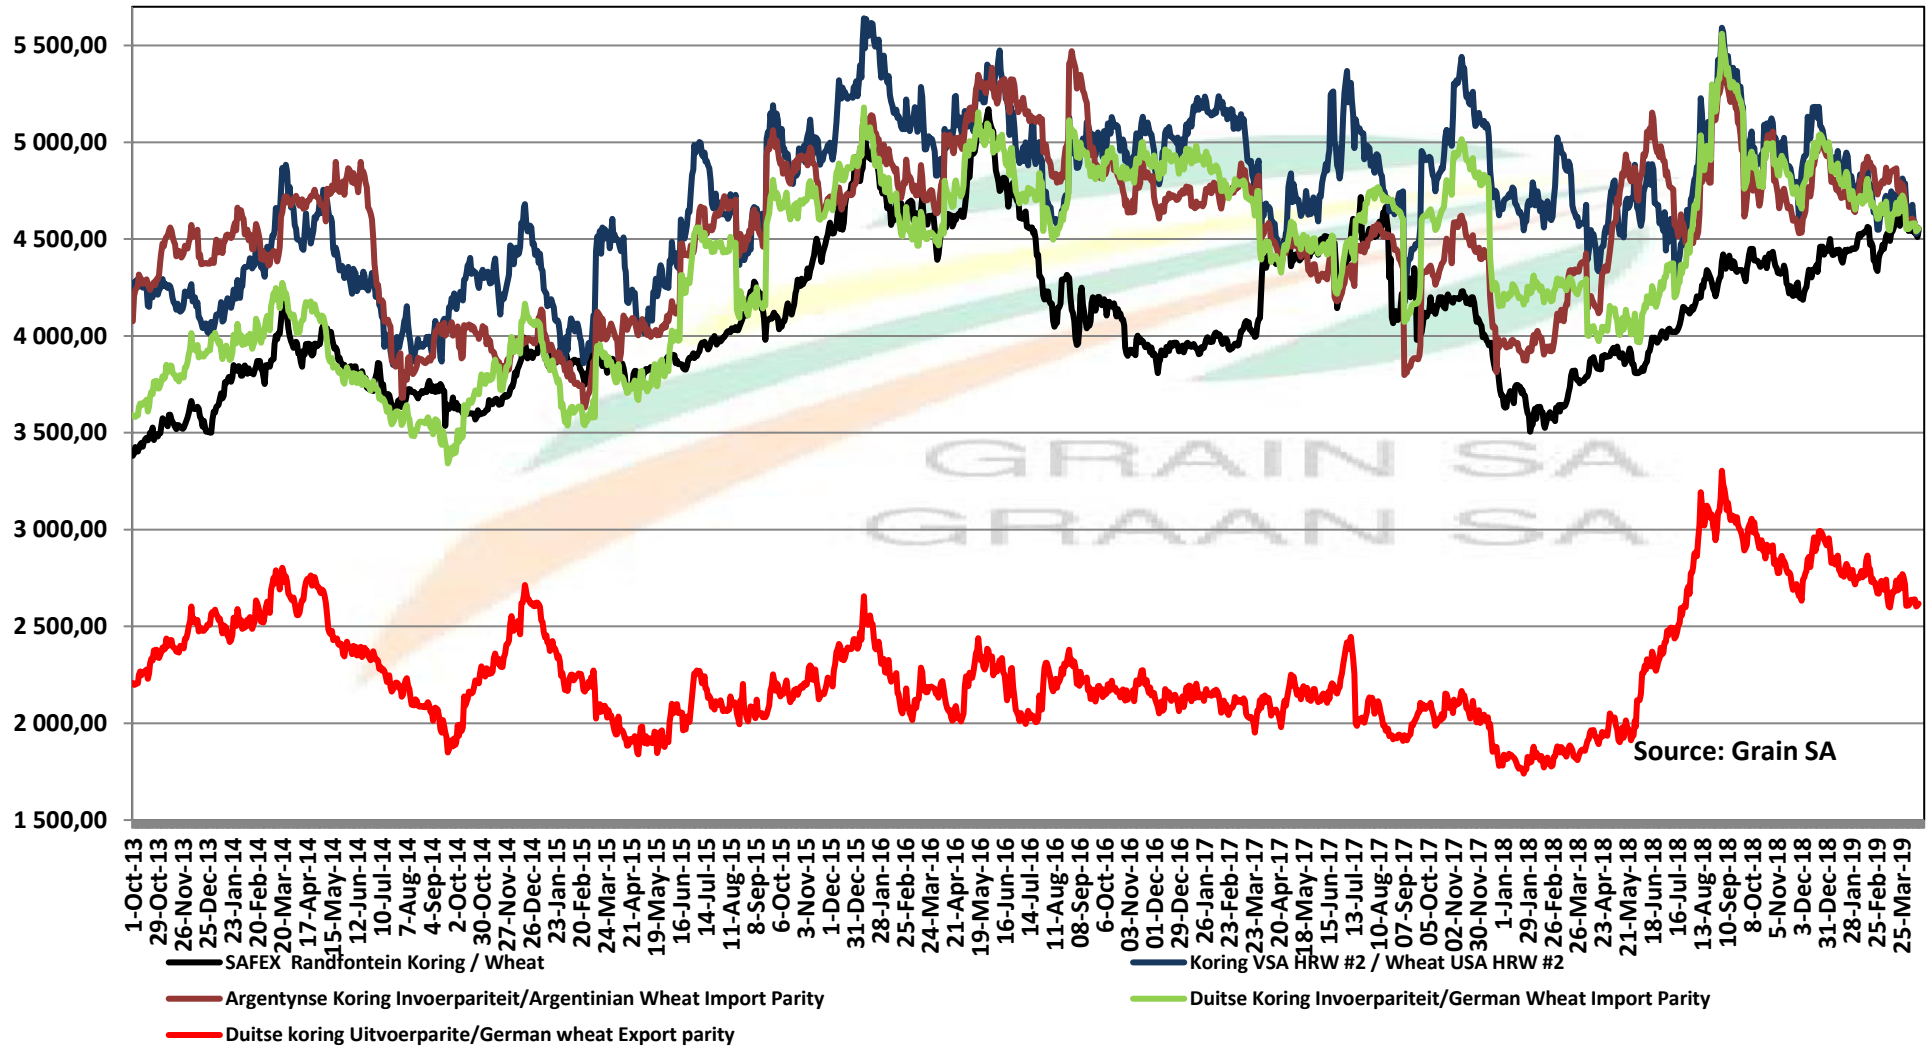

PRICES OF WHEAT DELIVERED IN RANDFONTEIN

PRYSE VAN KORING GELEWER IN RANDFONTEIN