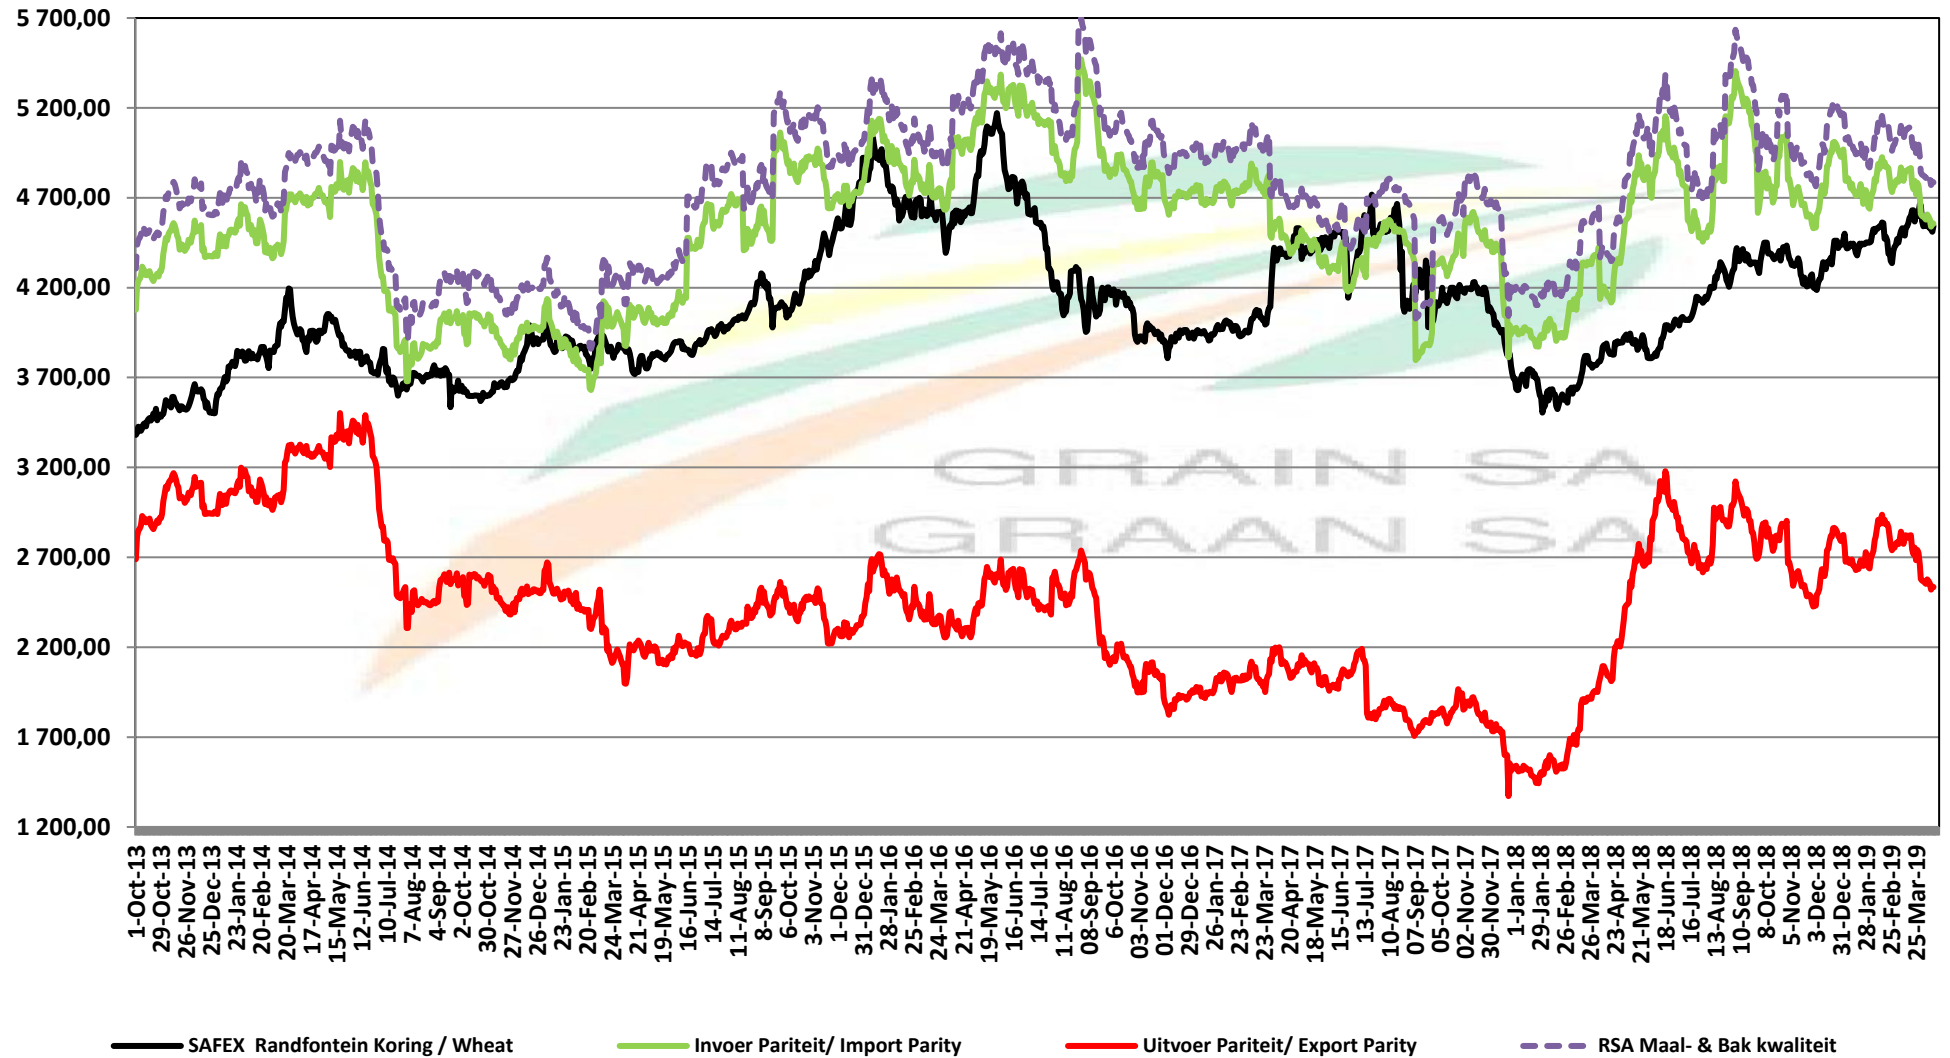

PRICES OF RSA AND ARGENTINE WHEAT DELIVERED IN RANDFONTEIN

PRYSE VAN RSA EN ARGENTYNSE KORING GELEWER IN RANDFONTEIN

Source: Grain SA

PRICES OF SOUTH AFRICAN AND USA WHEAT DELIVERED IN RANDFONTEIN

PRYSE VAN SUID AFRIKAANSE EN VSA KORING GELEWER IN RANDFONTEIN

Source: Grain SA

PRICES OF WHEAT DELIVERED IN RANDFONTEIN

PRYSE VAN KORING GELEWER IN RANDFONTEIN

PRICES OF RSA AND GERMAN WHEAT DELIVERED IN RANDFONTEIN

PRYSE VAN RSA EN DUITSTE KORING GELEWER IN RANDFONTEIN