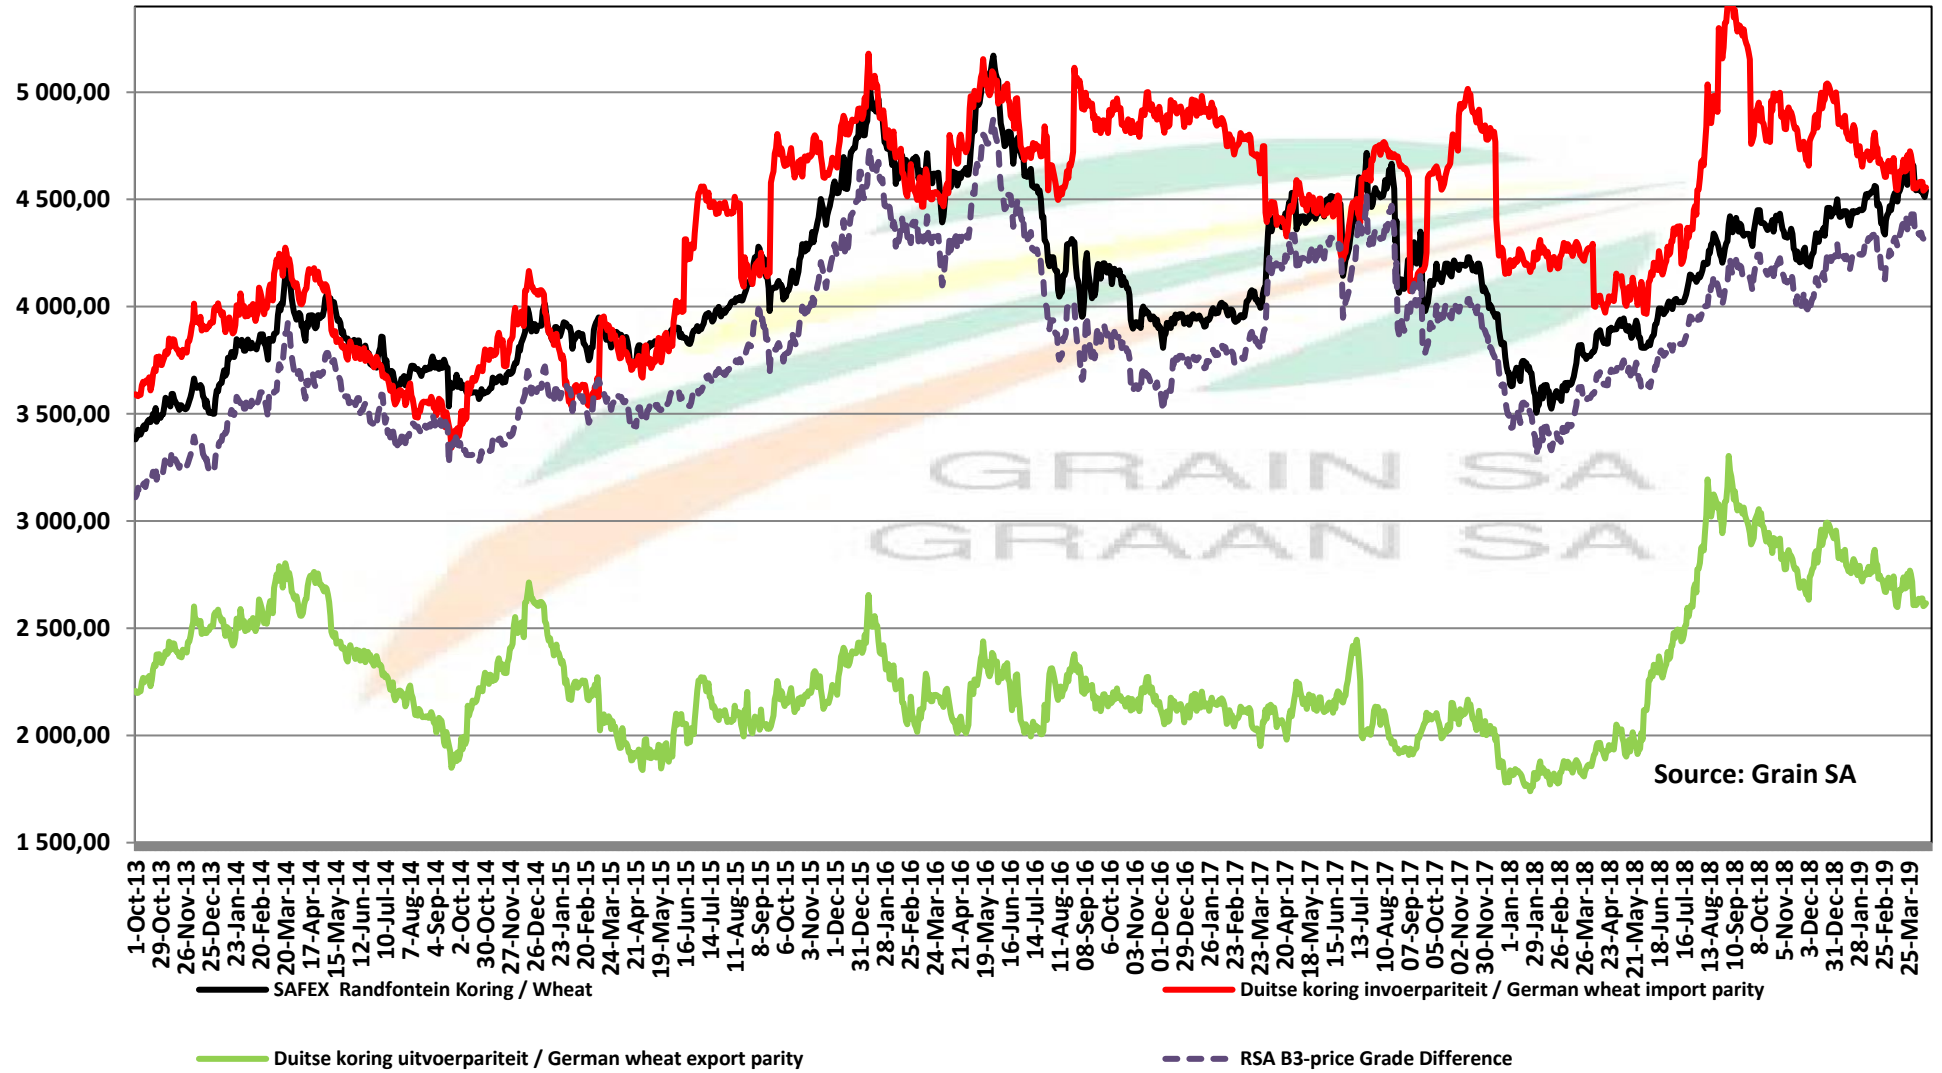

Source: Grain SA

PRICES OF WHEAT DELIVERED IN RANDFONTEIN

PRYSE VAN KORING GELEWER IN RANDFONTEIN

PRICES OF RSA AND GERMAN WHEAT DELIVERED IN RANDFONTEIN

PRYSE VAN RSA EN DUITSTE KORING GELEWER IN RANDFONTEIN

PRICES OF WHEAT DELIVERED IN DURBAN HARBOUR PRYSE VAN KORING VIR LEWERING IN DURBAN HAWE

PRICES OF BARLEY DELIVERED IN RANDFONTEIN

PRYSE VAN GARS GELEWER IN RANDFONTEIN

IMPORT PARITY OF USA HRW AND FRANCE FEED BARLEY