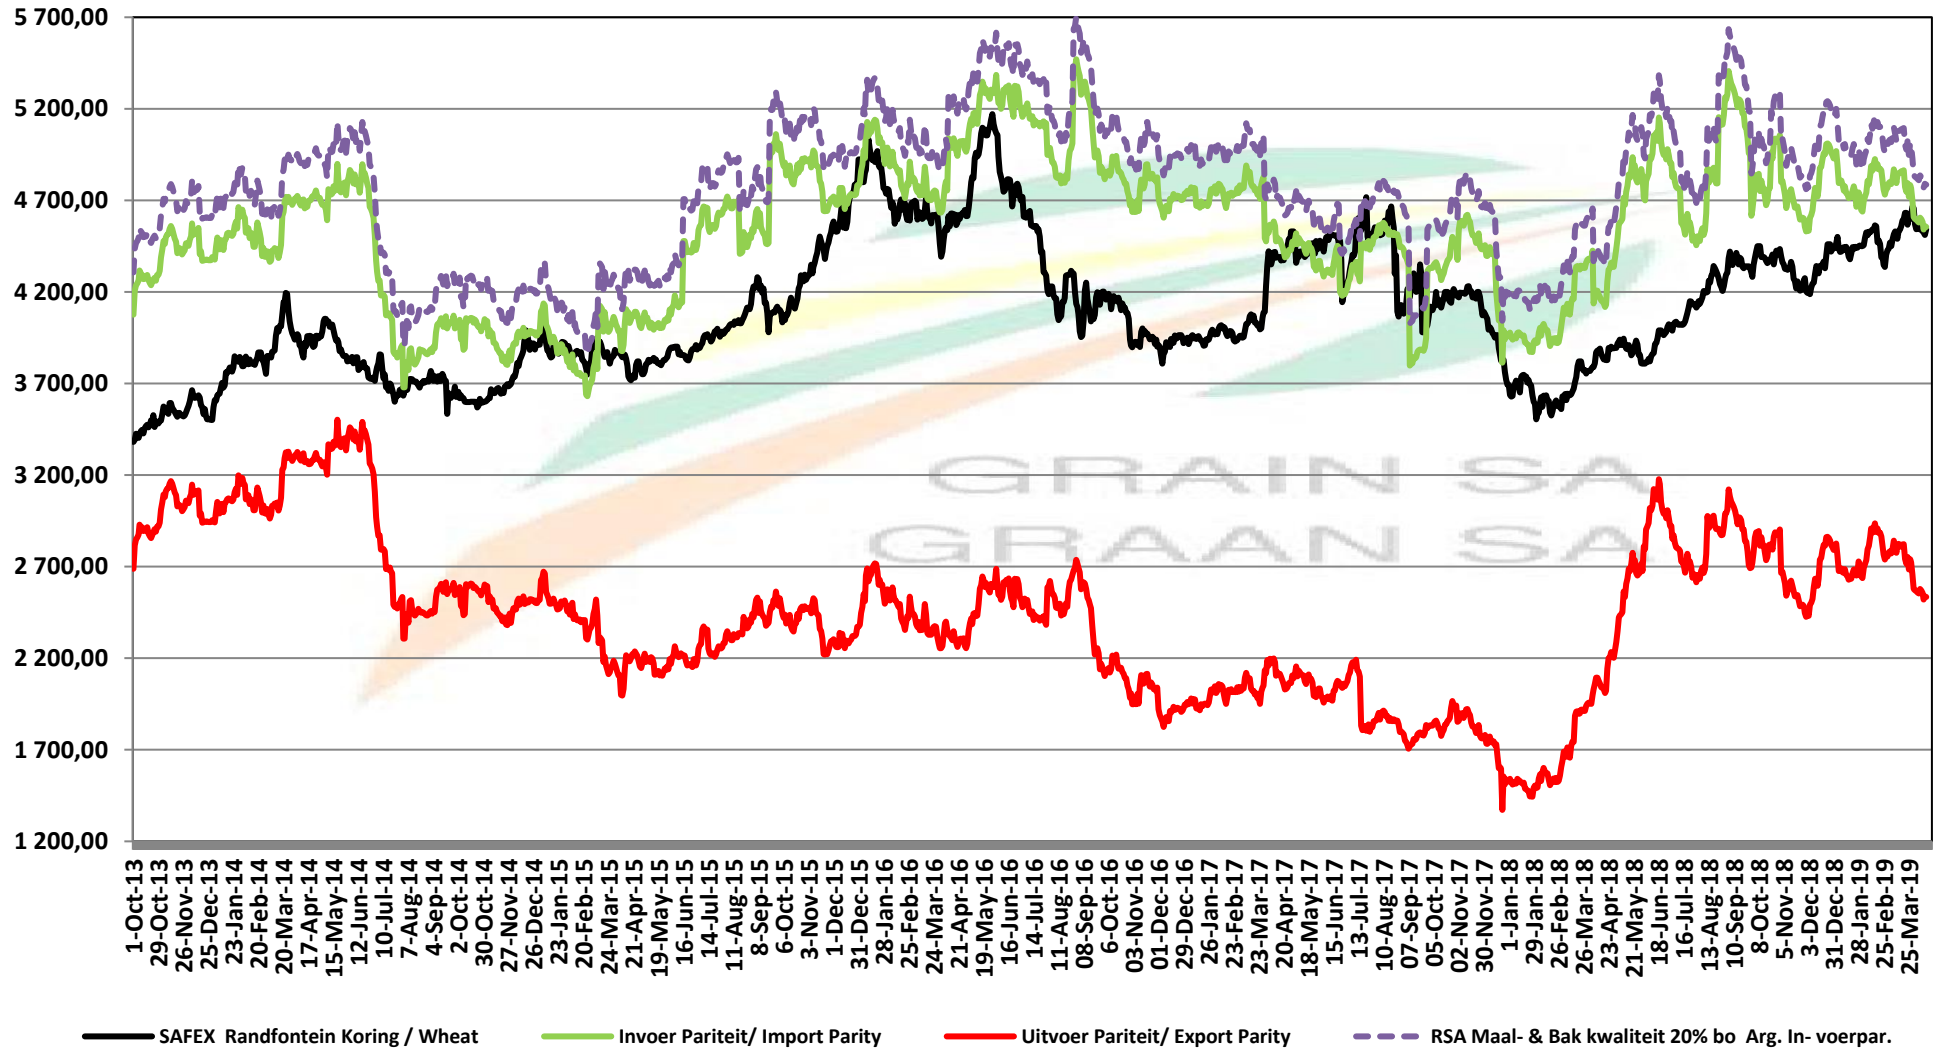

PRICES OF RSA AND ARGENTINE WHEAT DELIVERED IN RANDFONTEIN

PRYSE VAN RSA EN ARGENTYNSE KORING GELEWER IN RANDFONTEIN

Source: Grain SA

PRICES OF SOUTH AFRICAN AND USA WHEAT DELIVERED IN RANDFONTEIN

PRYSE VAN SUID AFRIKAANSE EN VSA KORING GELEWER IN RANDFONTEIN

Source: Grain SA

PRICES OF WHEAT DELIVERED IN RANDFONTEIN

PRYSE VAN KORING GELEWER IN RANDFONTEIN

PRICES OF RSA AND GERMAN WHEAT DELIVERED IN RANDFONTEIN

PRYSE VAN RSA EN DUITSTE KORING GELEWER IN RANDFONTEIN