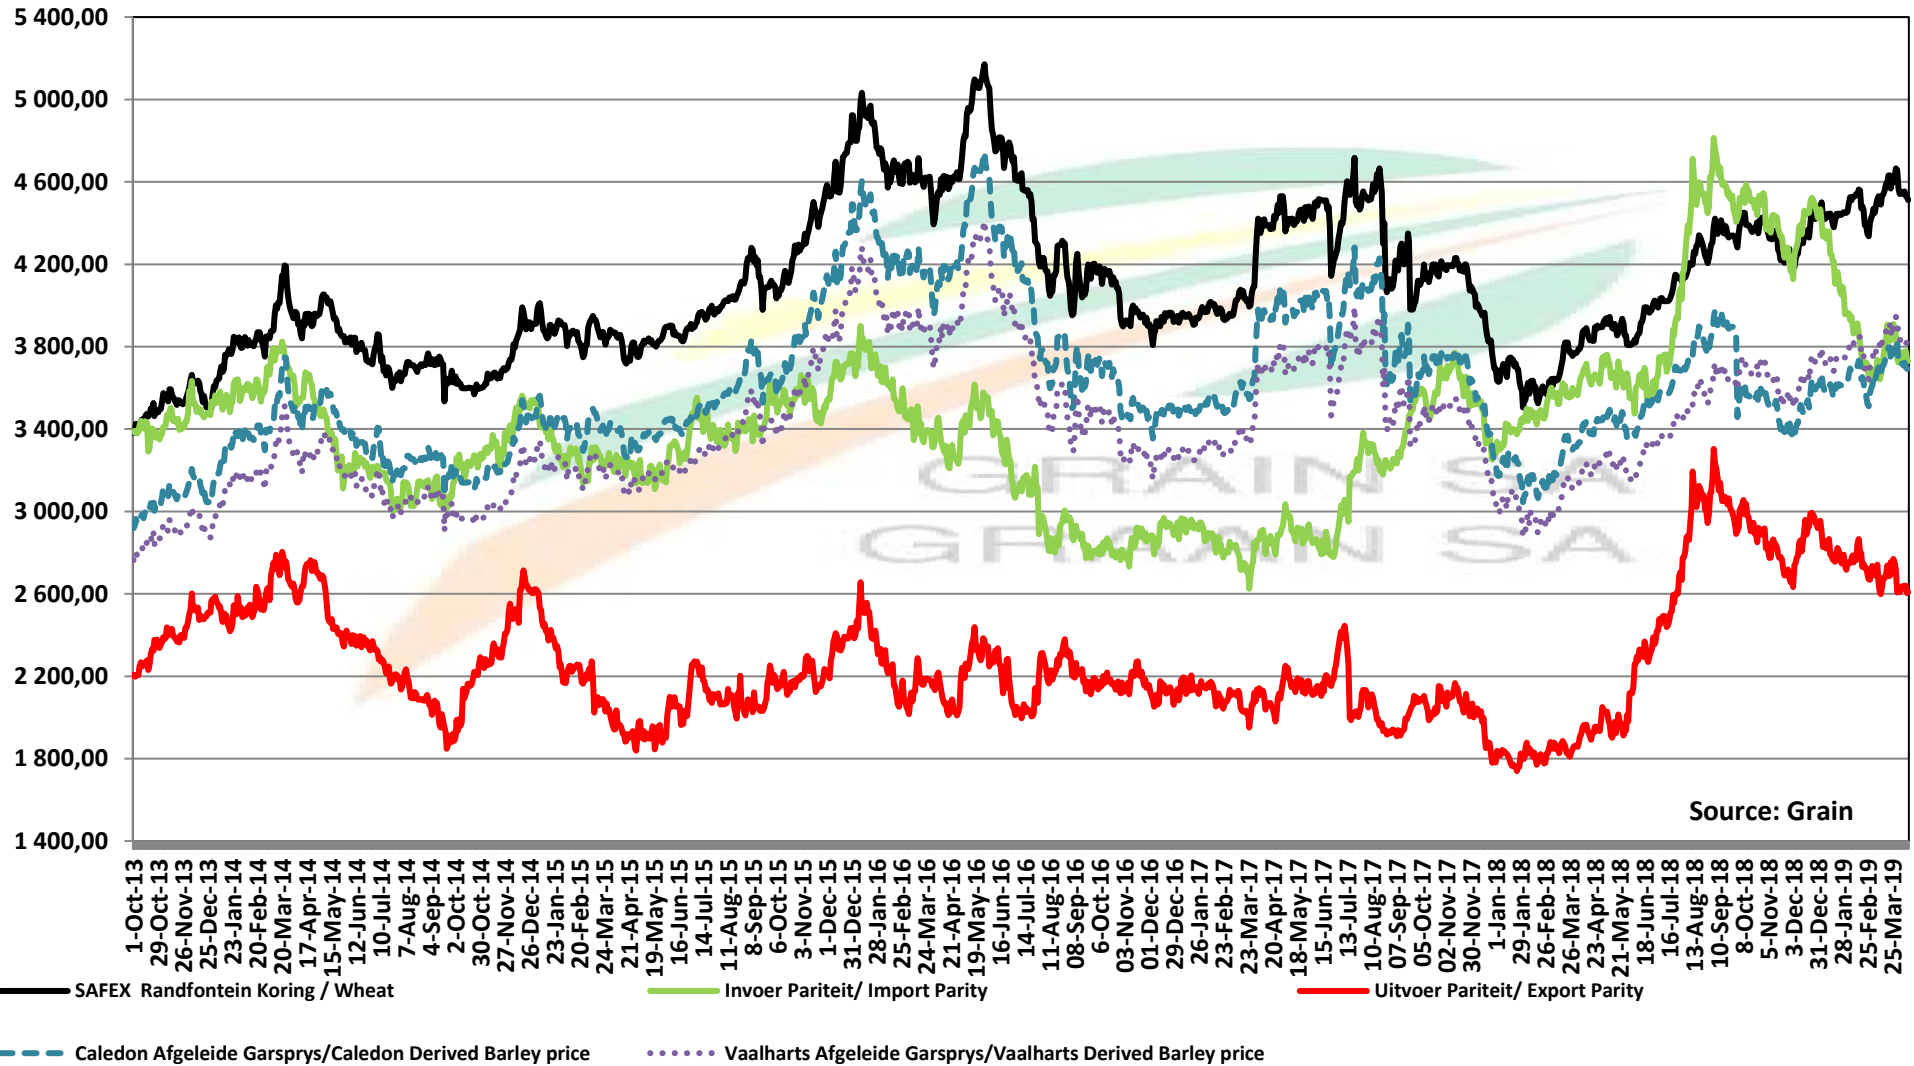

Source: Grain SA

PRICES OF WHEAT DELIVERED IN RANDFONTEIN

PRYSE VAN KORING GELEWER IN RANDFONTEIN

PRICES OF RSA AND GERMAN WHEAT DELIVERED IN RANDFONTEIN

PRYSE VAN RSA EN DUITSTE KORING GELEWER IN RANDFONTEIN

PRICES OF WHEAT DELIVERED IN DURBAN HARBOUR PRYSE VAN KORING VIR LEWERING IN DURBAN HAWE

PRICES OF BARLEY DELIVERED IN RANDFONTEIN

PRYSE VAN GARS GELEWER IN RANDFONTEIN

IMPORT PARITY OF USA HRW AND FRANCE FEED BARLEY