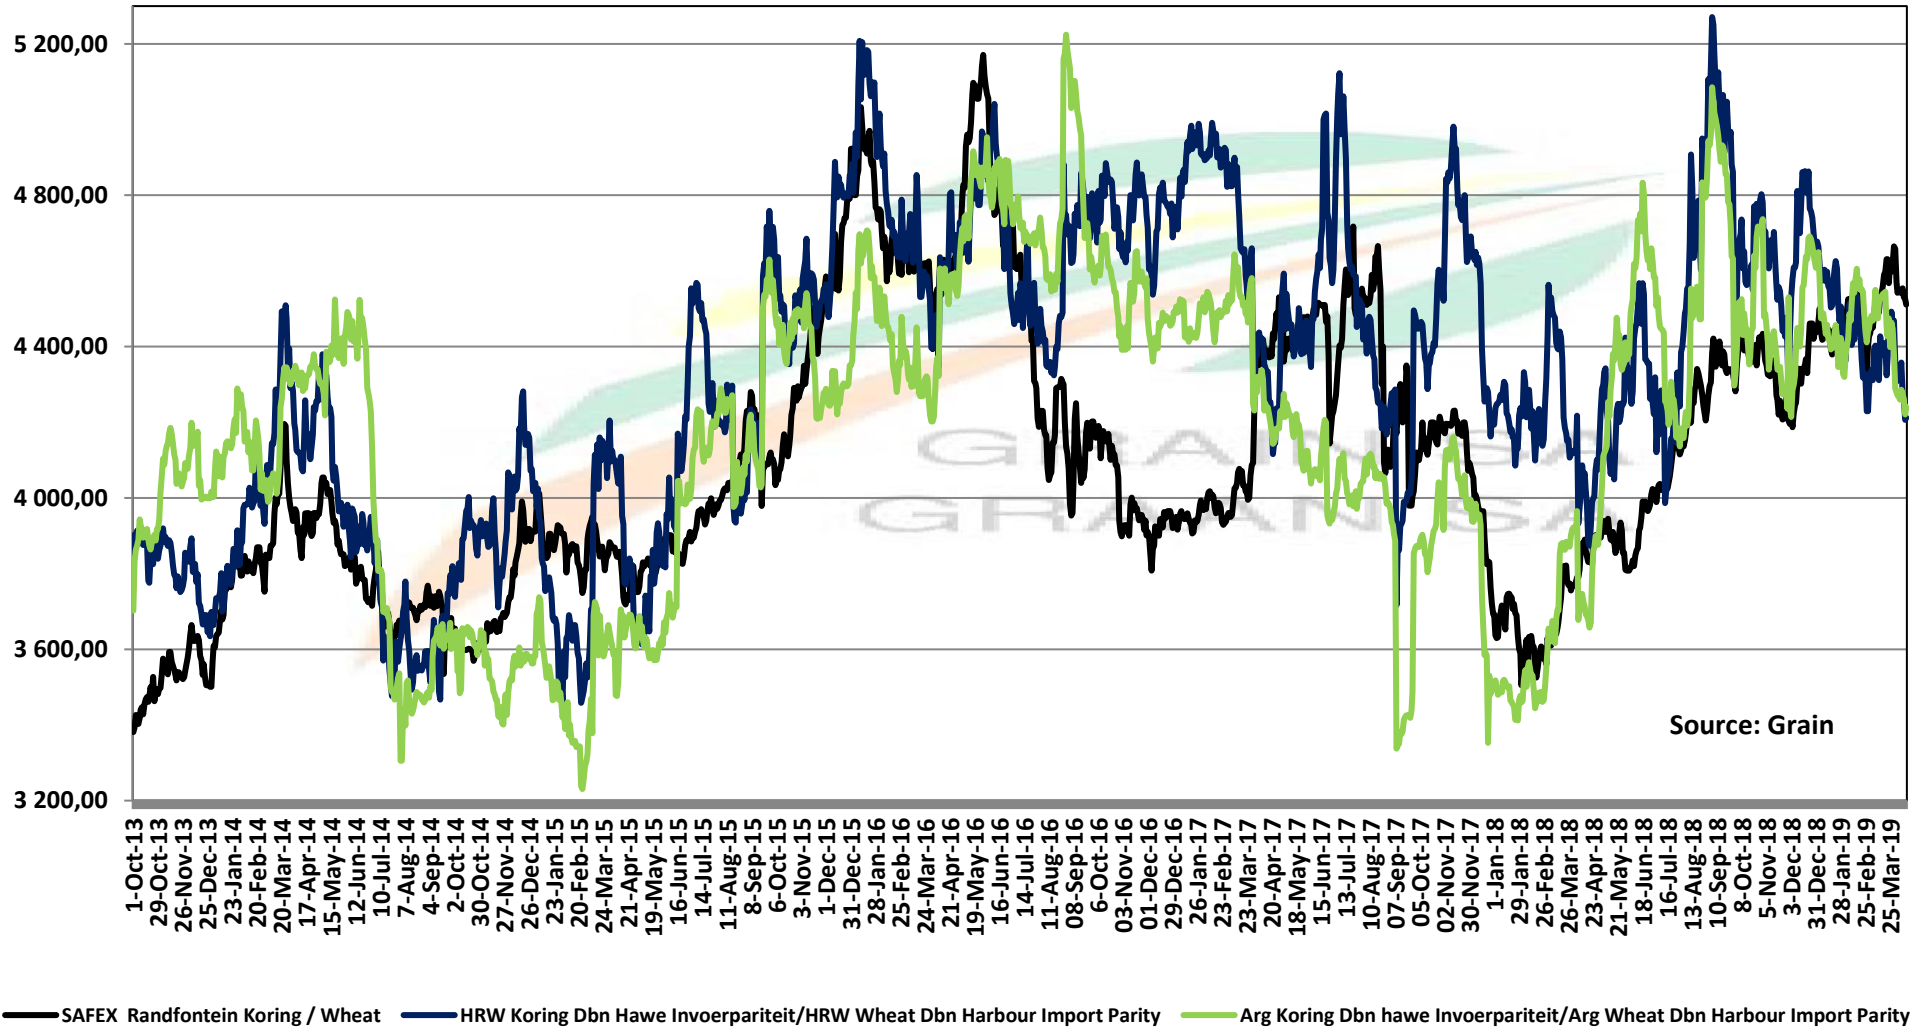

Source: Grain SA

PRICES OF WHEAT DELIVERED IN RANDFONTEIN

PRYSE VAN KORING GELEWER IN RANDFONTEIN

PRICES OF RSA AND GERMAN WHEAT DELIVERED IN RANDFONTEIN

PRYSE VAN RSA EN DUITSTE KORING GELEWER IN RANDFONTEIN

PRICES OF WHEAT DELIVERED IN DURBAN HARBOUR PRYSE VAN KORING VIR LEWERING IN DURBAN HAWE

PRICES OF BARLEY DELIVERED IN RANDFONTEIN

PRYSE VAN GARS GELEWER IN RANDFONTEIN

IMPORT PARITY OF USA HRW AND FRANCE FEED BARLEY