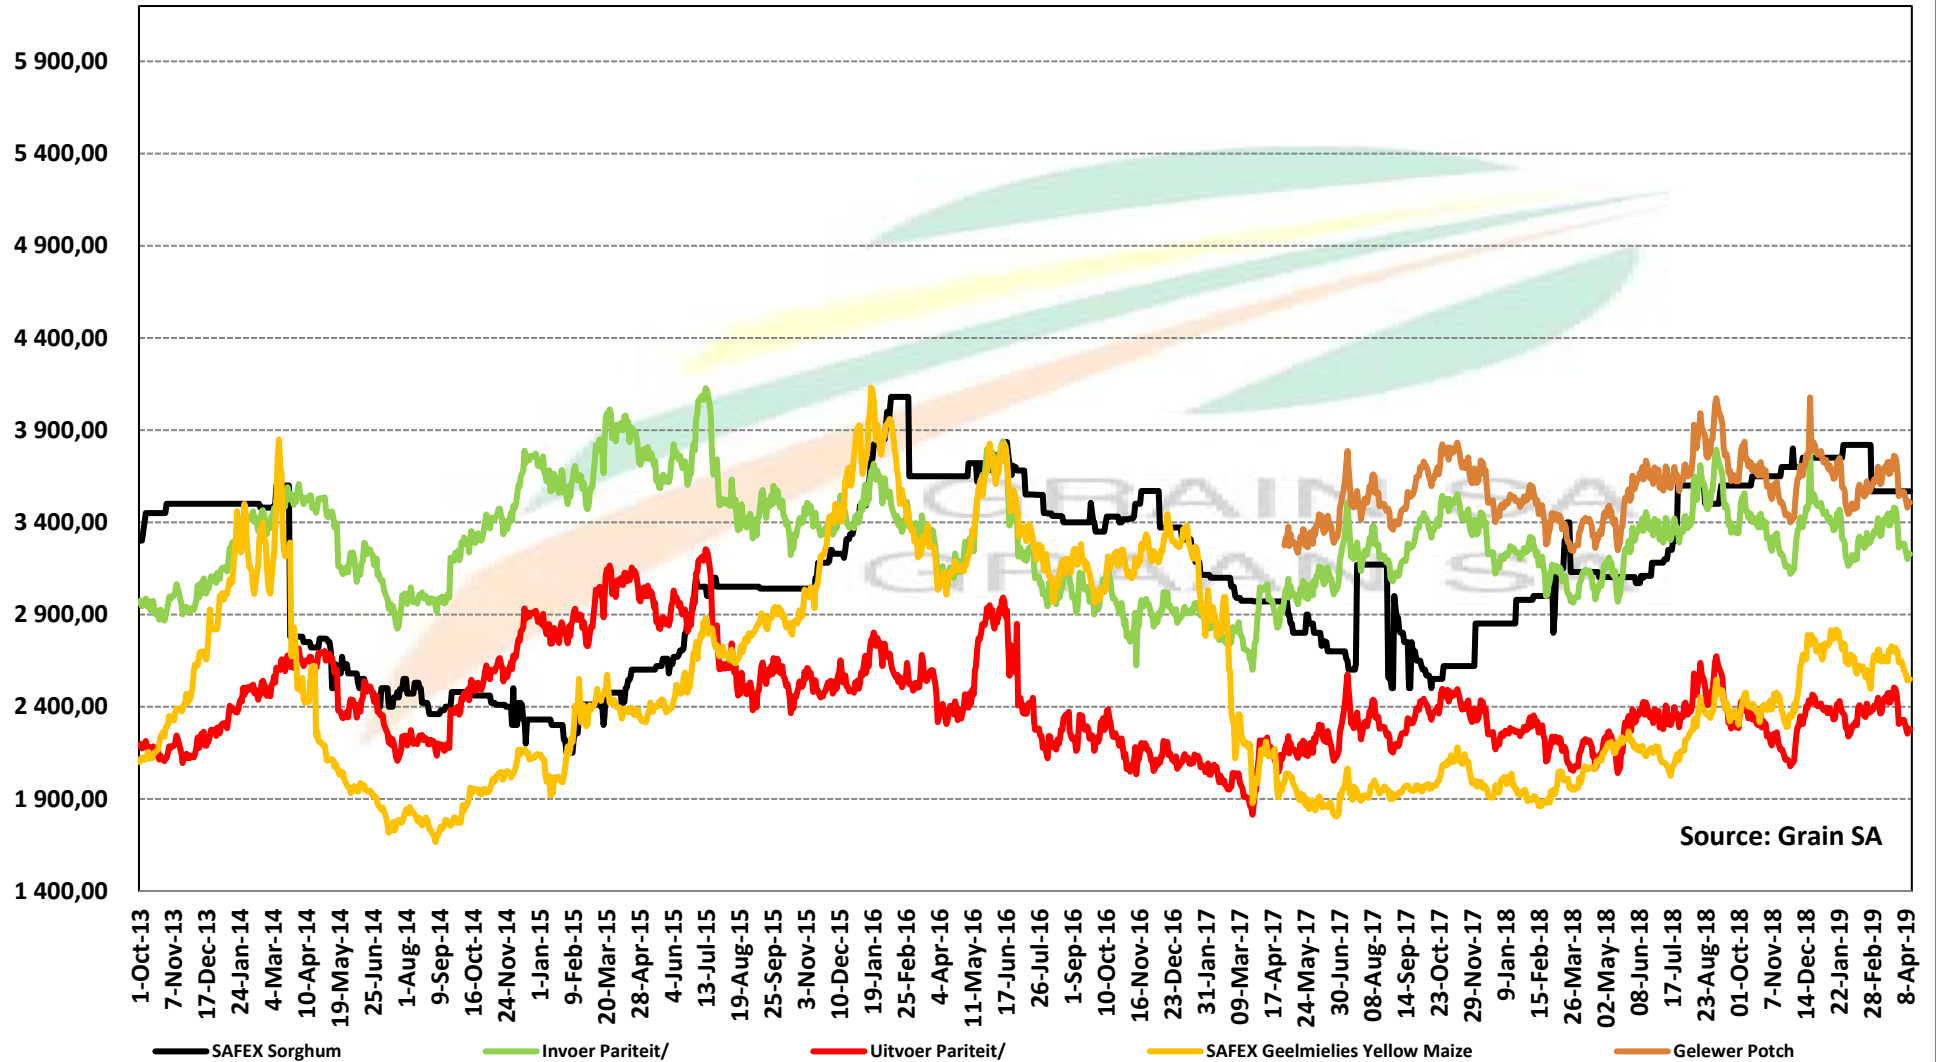

# PRICES OF USA SORGHUM DELIVERED IN RANDFONTEIN

## PRYSE VAN VSA SORGHUM GELEWER IN RANDFONTEIN

Source: Grain SA

**\*PRICES OF USA WHITE MAIZE DELIVERED IN RANDFONTEIN**  
**\*PRYSE VAN VSA WITMIELIES GELEWER IN RANDFONTEIN**

Source: Grain SA