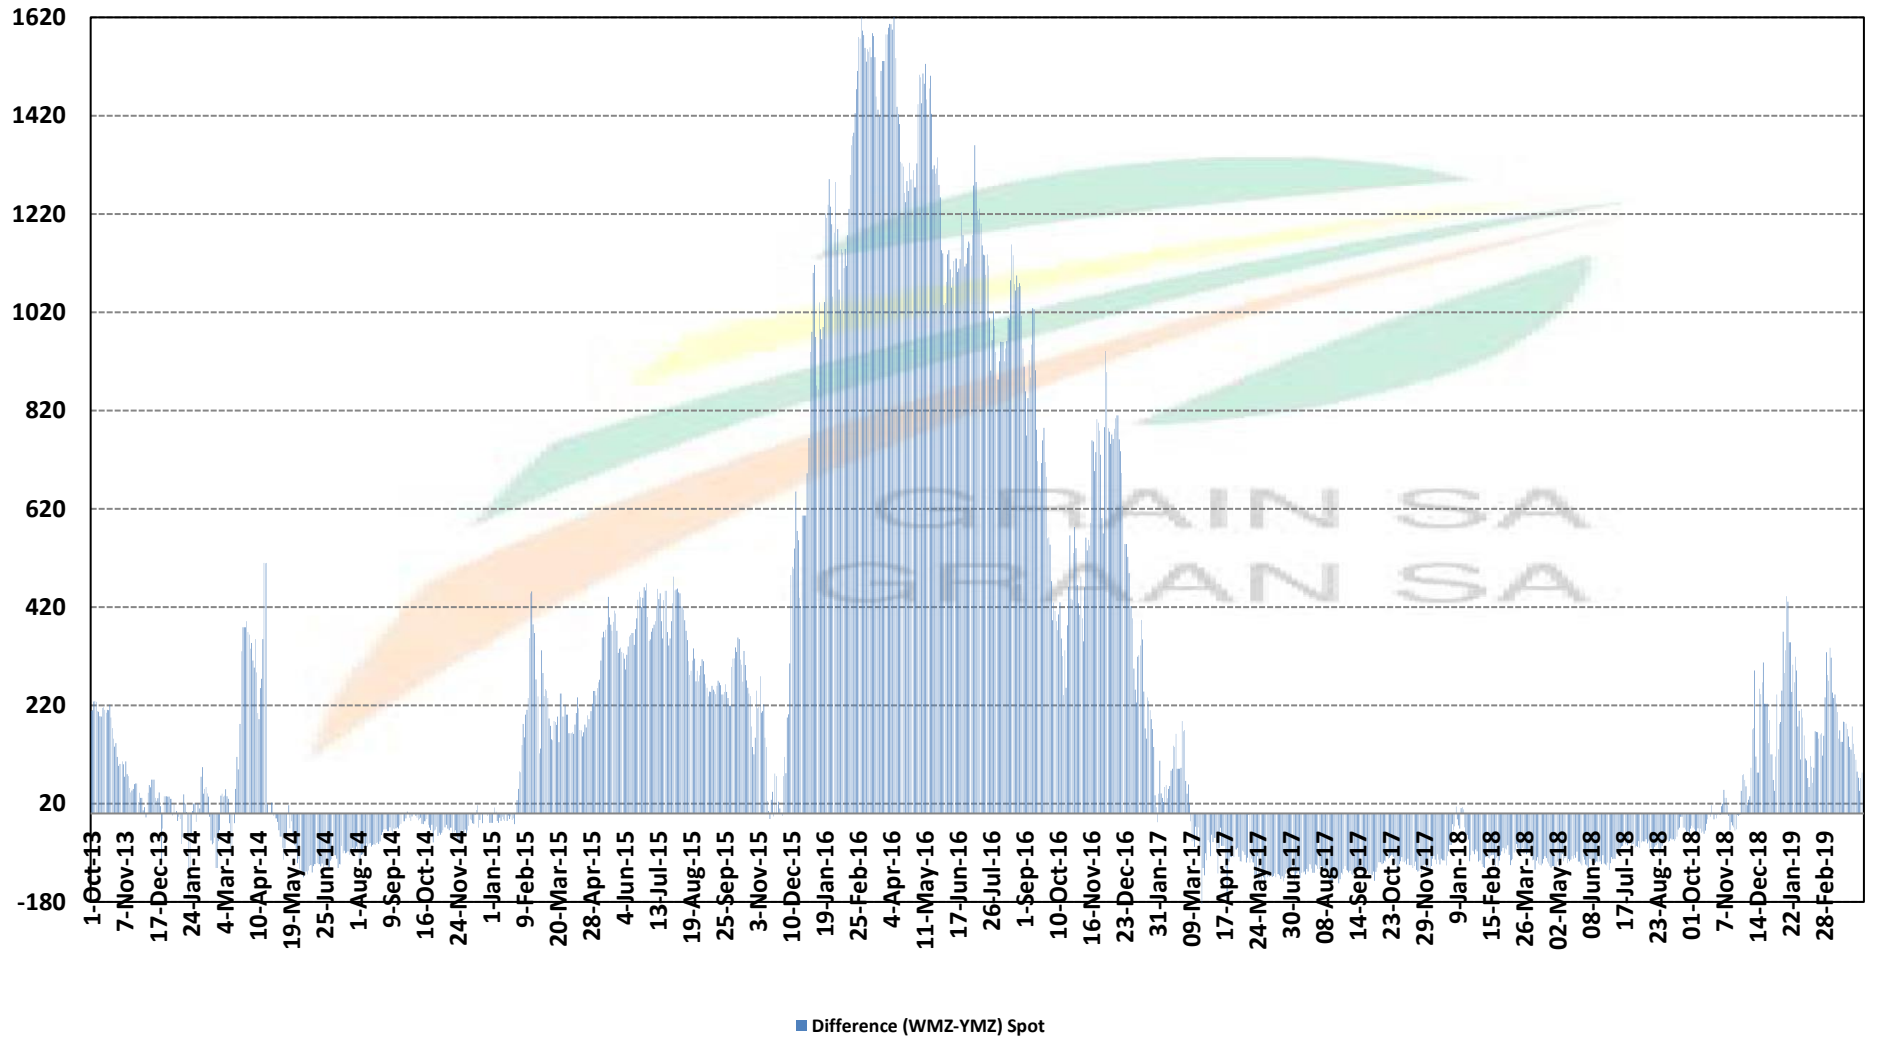

PRICE DIFFERENCE (WMAZ - YMAZ)

Source: Grain SA