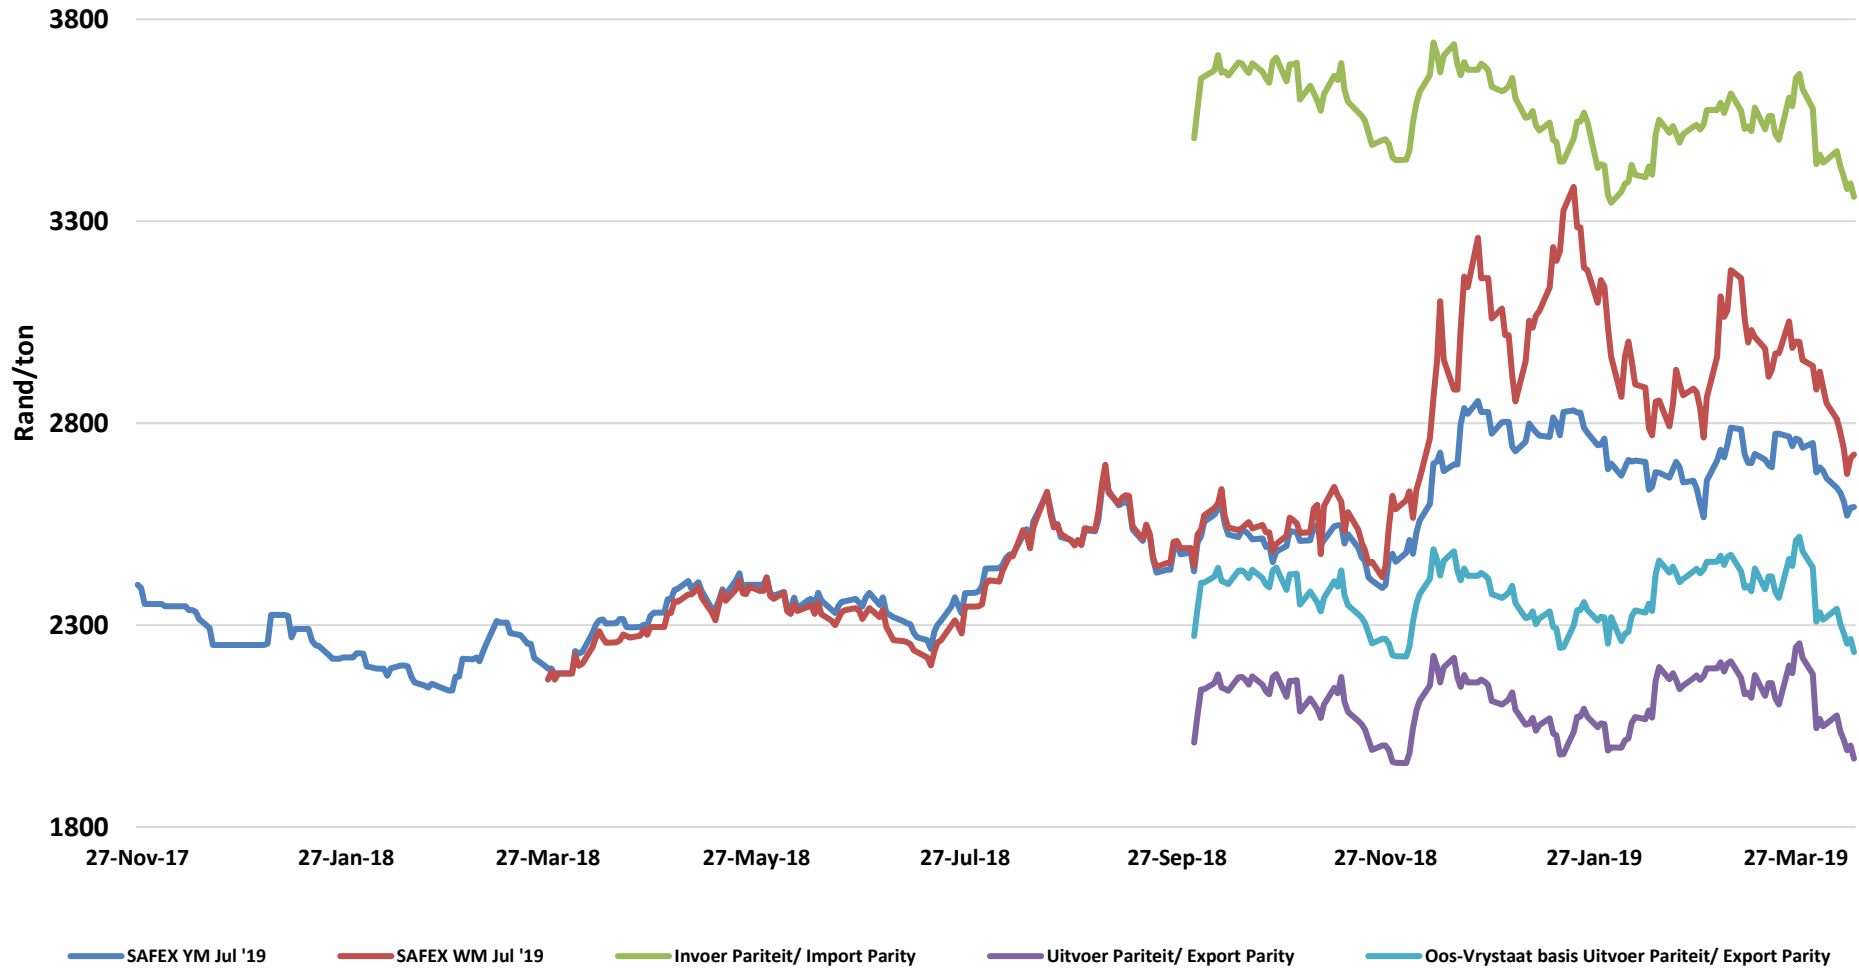

PARITY PRICES OF MAIZE DELIVERED IN RANDFONTEIN JUL '19

PARITEITSPRYSE VAN VSA MIELIES GELEWER IN RANDFONTEIN JUL '19