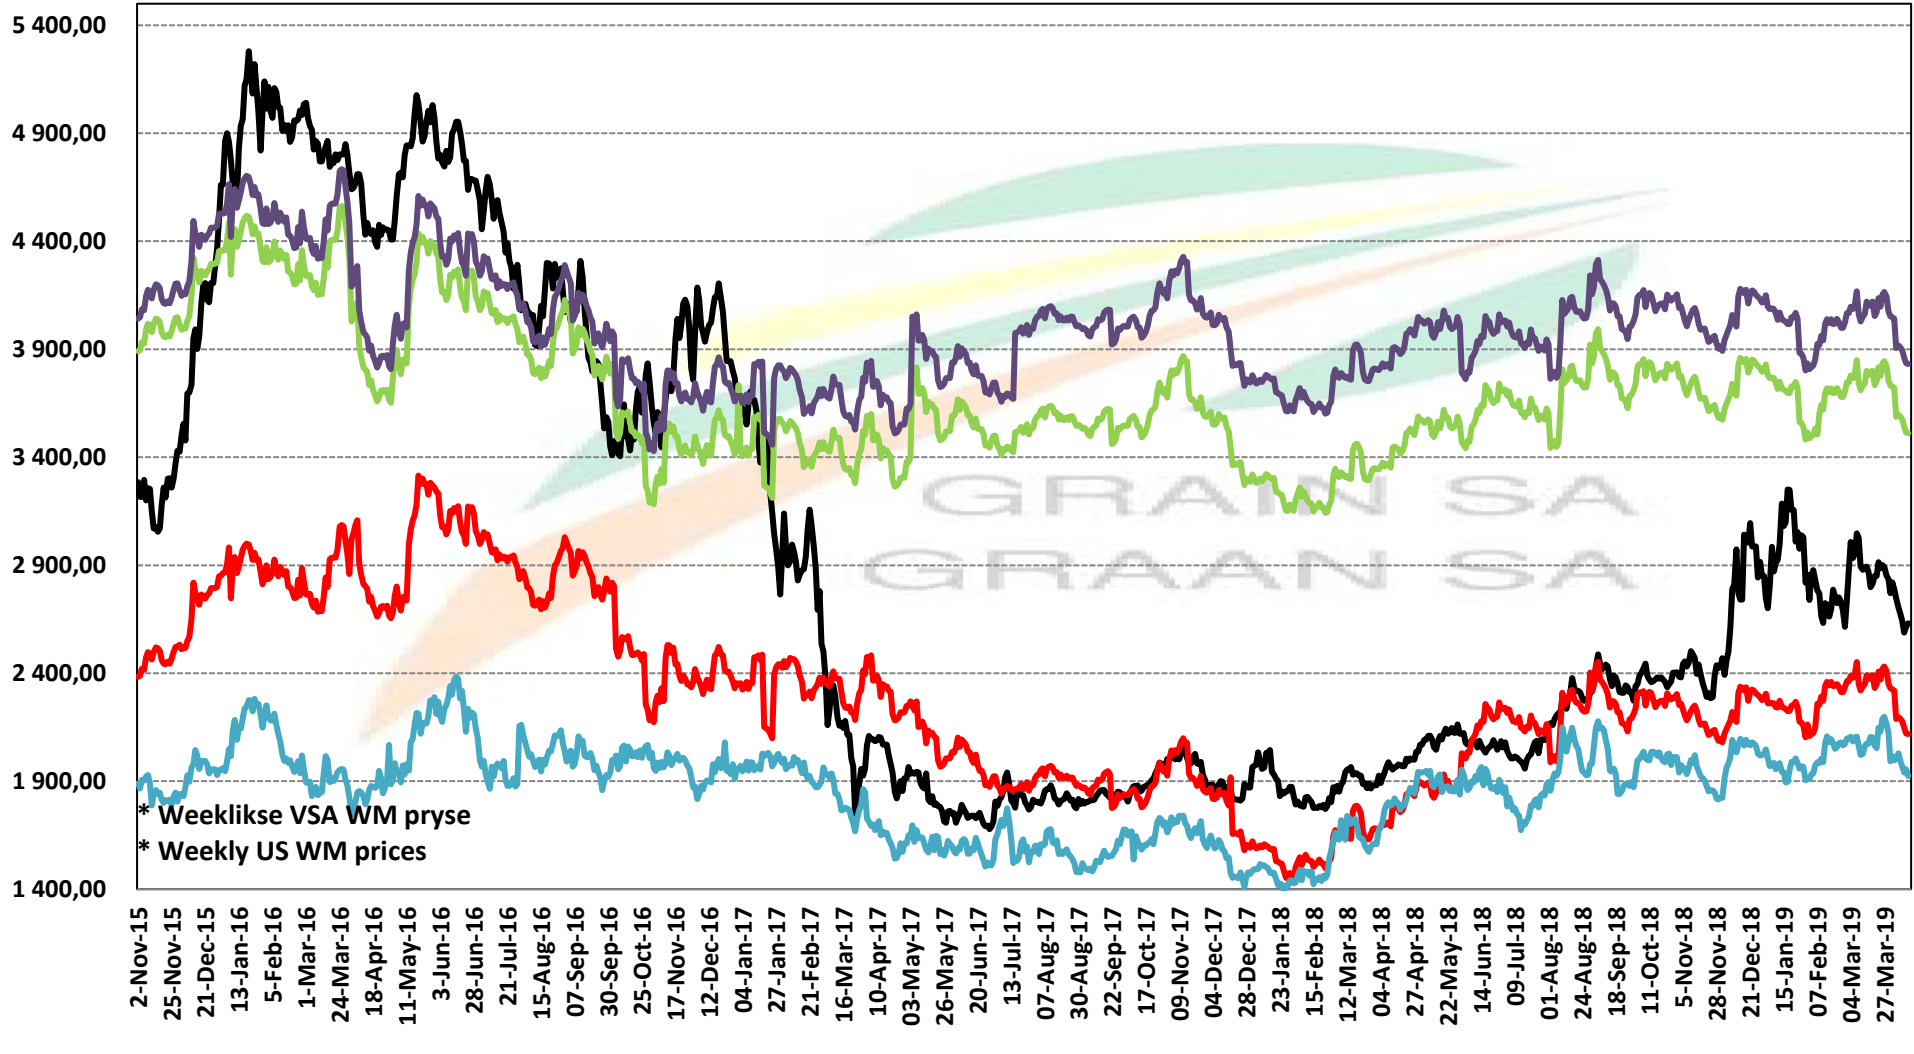

# PRICES OF USA SORGHUM DELIVERED IN RANDFONTEIN

## PRYSE VAN VSA SORGHUM GELEWER IN RANDFONTEIN

Source: Grain SA

**\*PRICES OF USA WHITE MAIZE DELIVERED IN RANDFONTEIN**  
**\*PRYSE VAN VSA WITMIELIES GELEWER IN RANDFONTEIN**

Source: Grain SA

# PRICES OF USA YELLOW MAIZE DELIVERED IN RANDFONTEIN