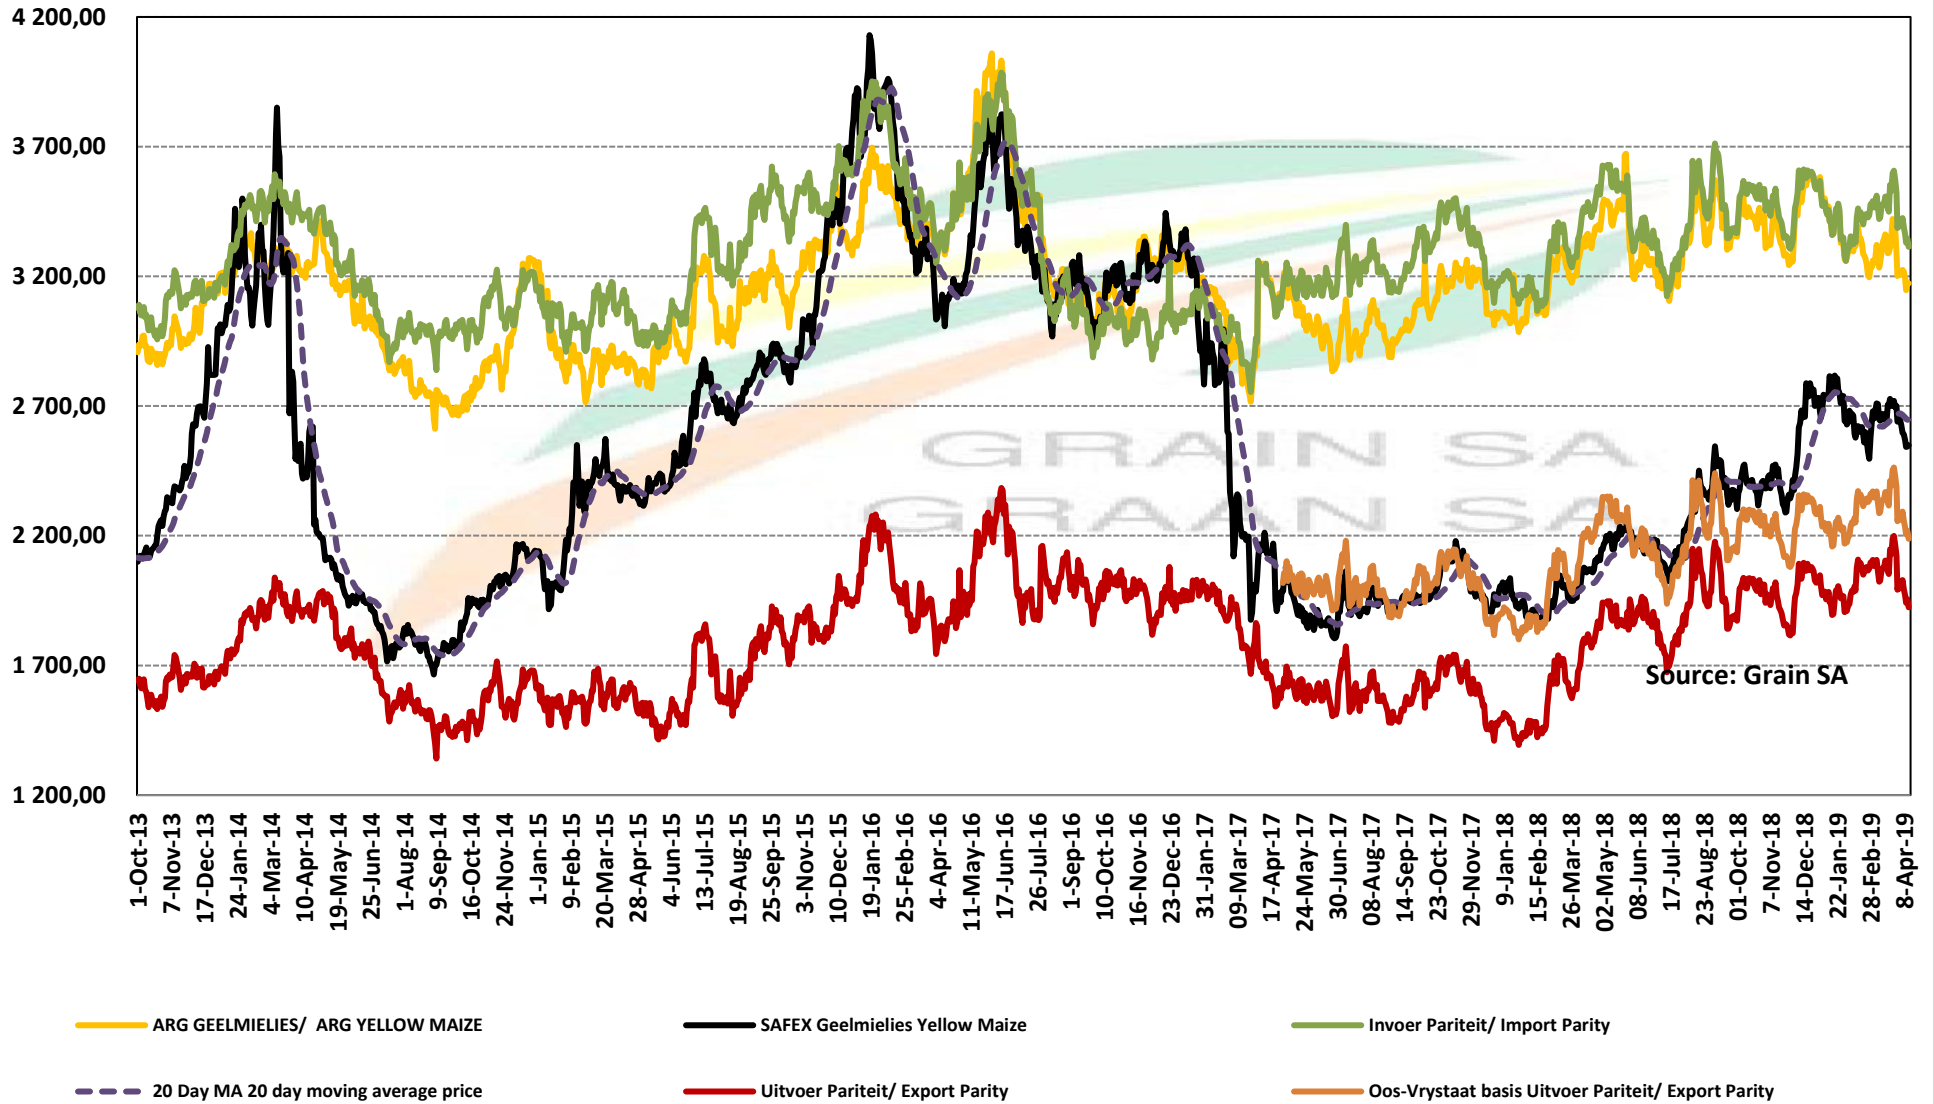

PRICES OF USA YELLOW MAIZE DELIVERED IN RANDFONTEIN

PRYSE VAN VSA GEELMIELIES GELEWER IN RANDFONTEIN