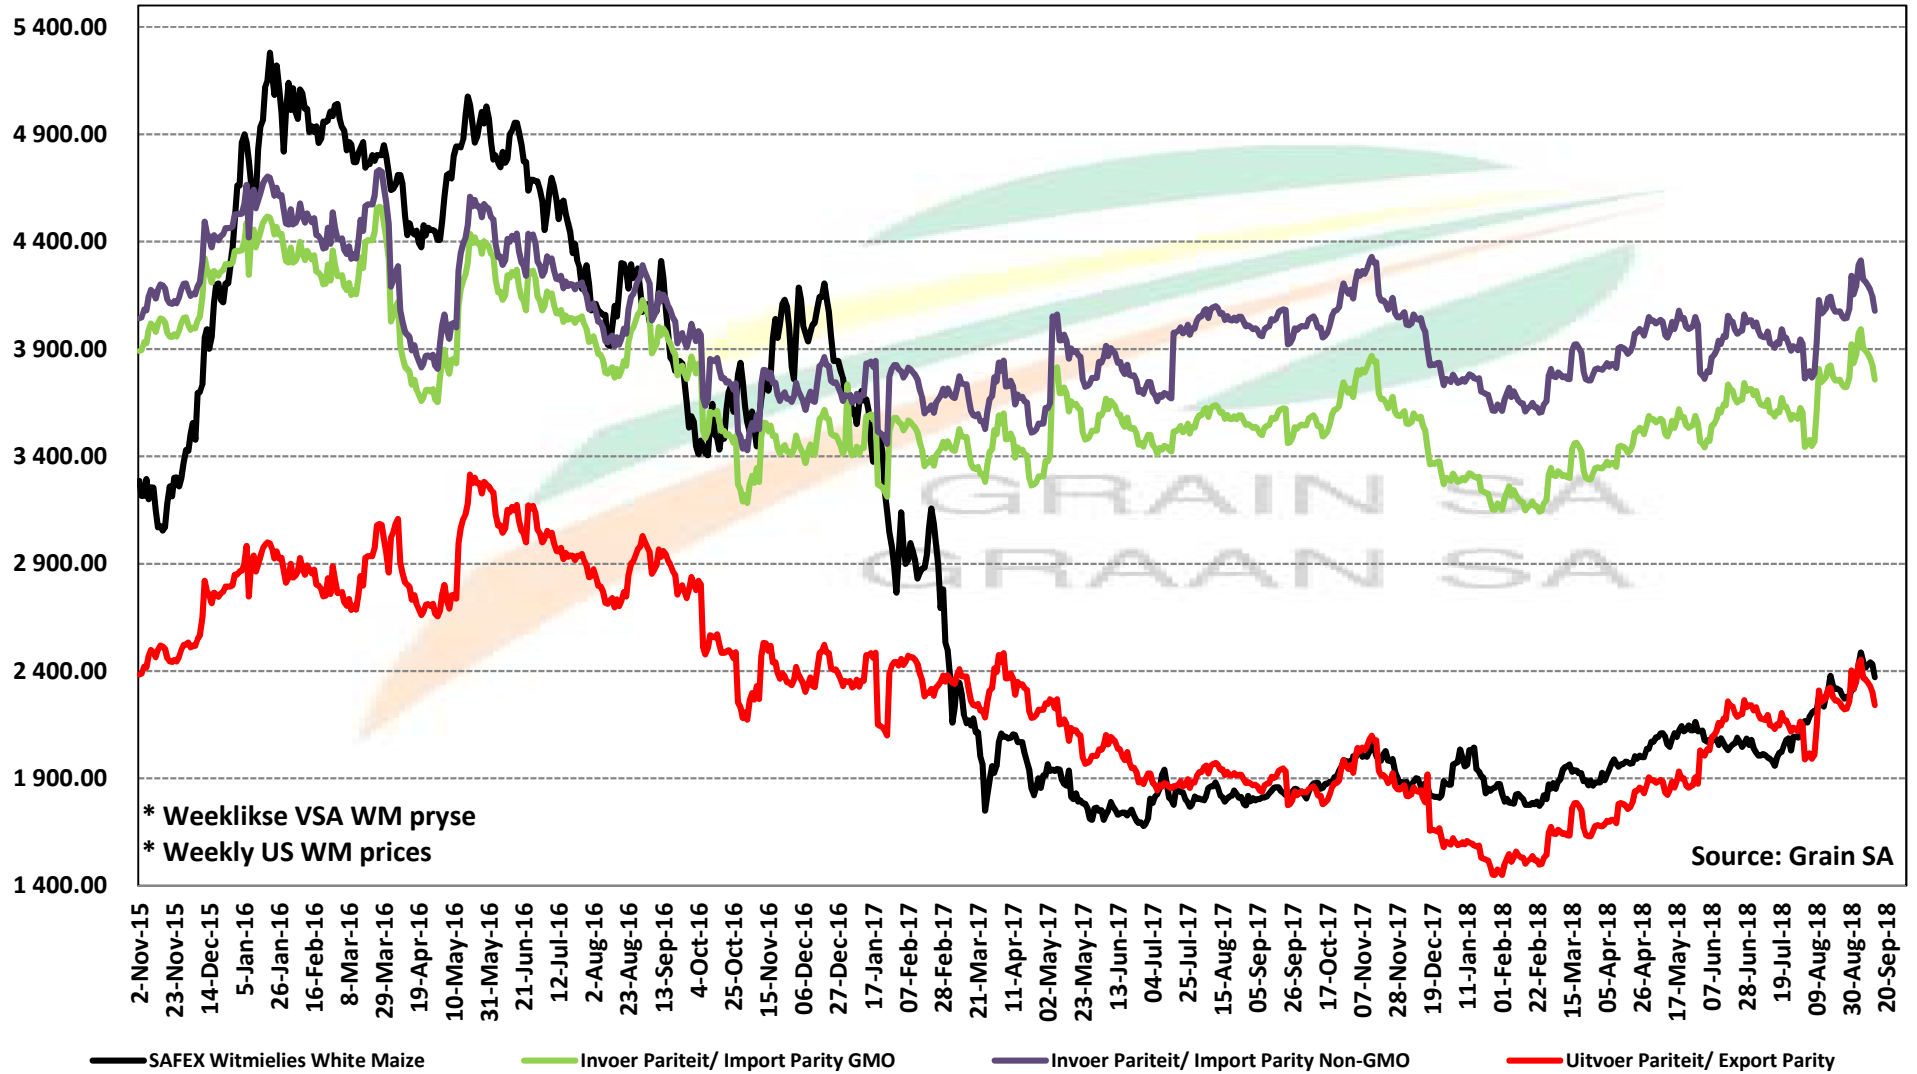

# PRICES OF USA SORGHUM DELIVERED IN RANDFONTEIN

## PRYSE VAN VSA SORGHUM GELEWER IN RANDFONTEIN

**\*PRICES OF USA WHITE MAIZE DELIVERED IN RANDFONTEIN**

**\*PRYSE VAN VSA WITMIELIES GELEWER IN RANDFONTEIN**