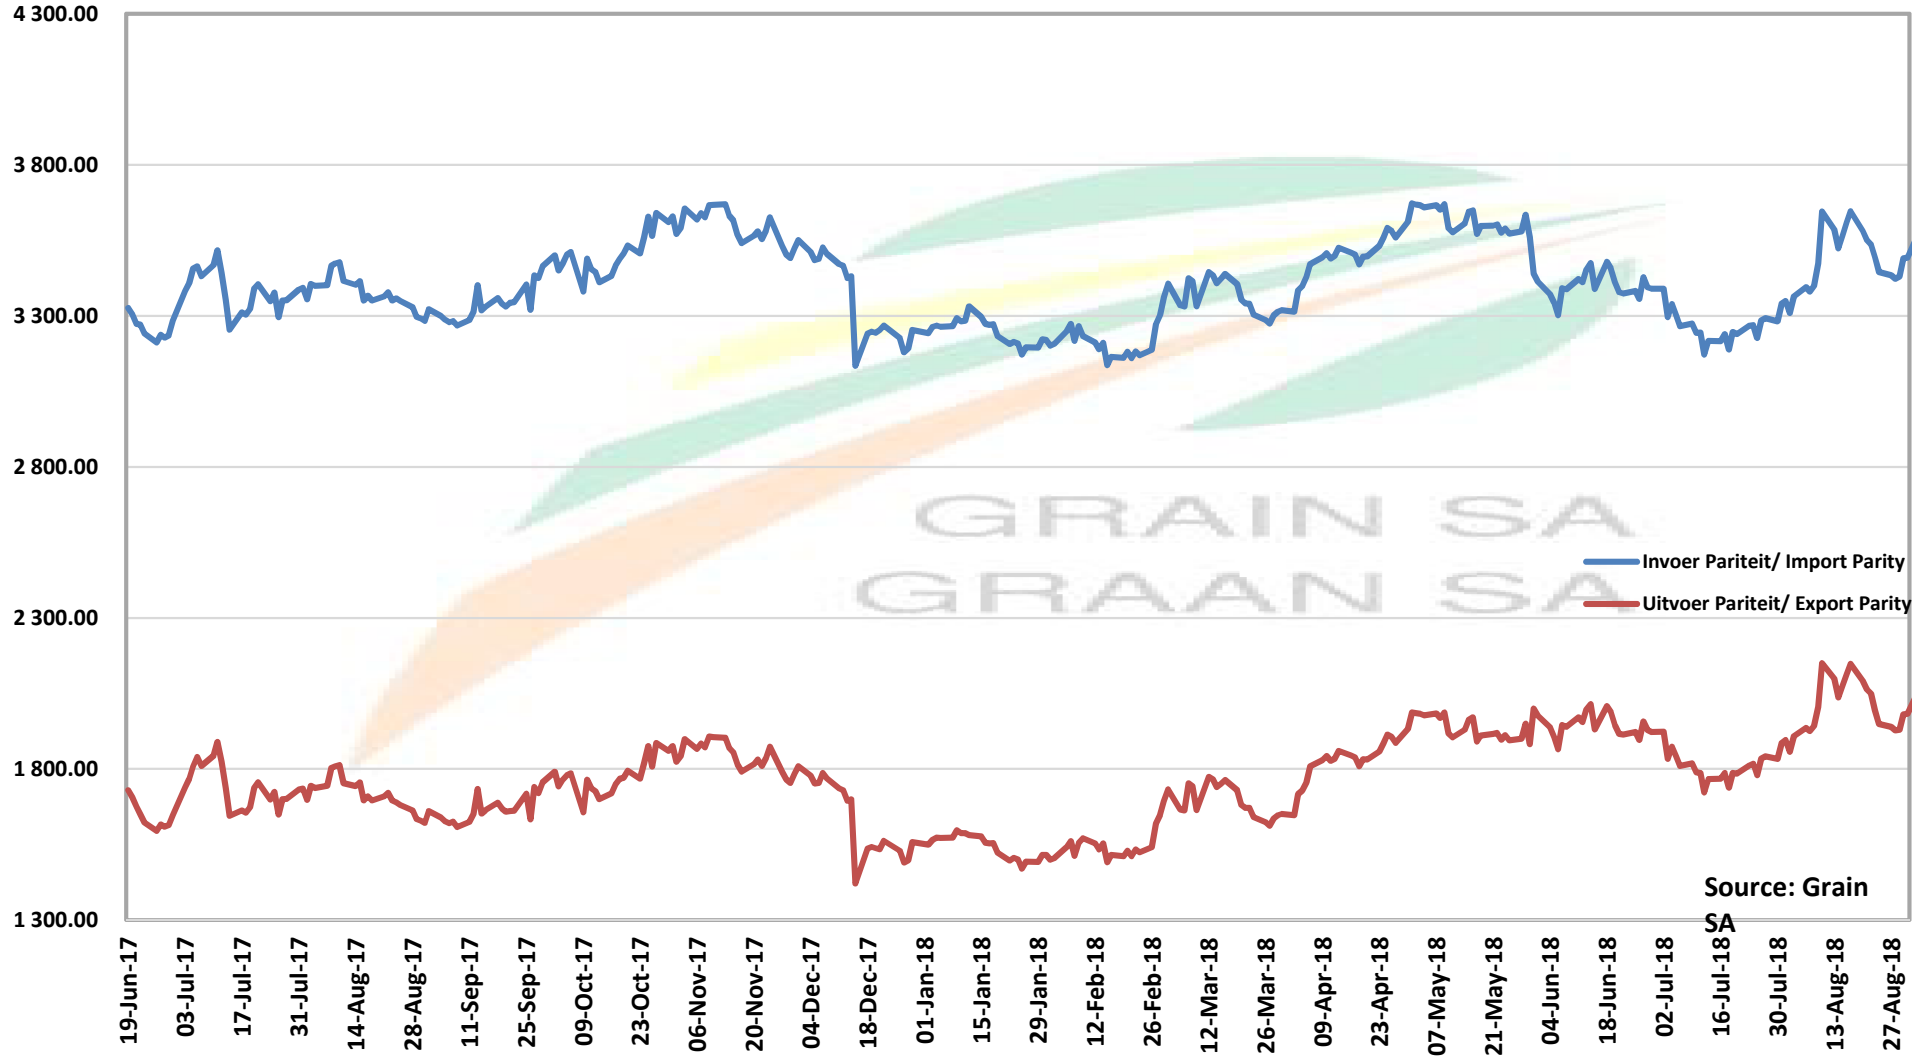

## PRYSE VAN VSA SORGHUM GELEWER IN RANDFONTEIN

**\*PRICES OF USA WHITE MAIZE DELIVERED IN RANDFONTEIN**

**\*PRYSE VAN VSA WITMIELIES GELEWER IN RANDFONTEIN**

# PRICES OF USA YELLOW MAIZE DELIVERED IN RANDFONTEIN

## PRYSE VAN VSA GEELMIELIES GELEWER IN RANDFONTEIN

**PRICES OF USA WHITE & YELLOW MAIZE DELIVERED IN SEP 2018 (RANDFONTEIN)**  
**PRYSE VAN VSA WITMIELIES & GEELMIELIESVIR LEWERING SEP 2018 (RANDFONTEIN)**  
 (Parity prices excludes premiums on WM/Pariteitspryse sluit nie premies op WM in nie)