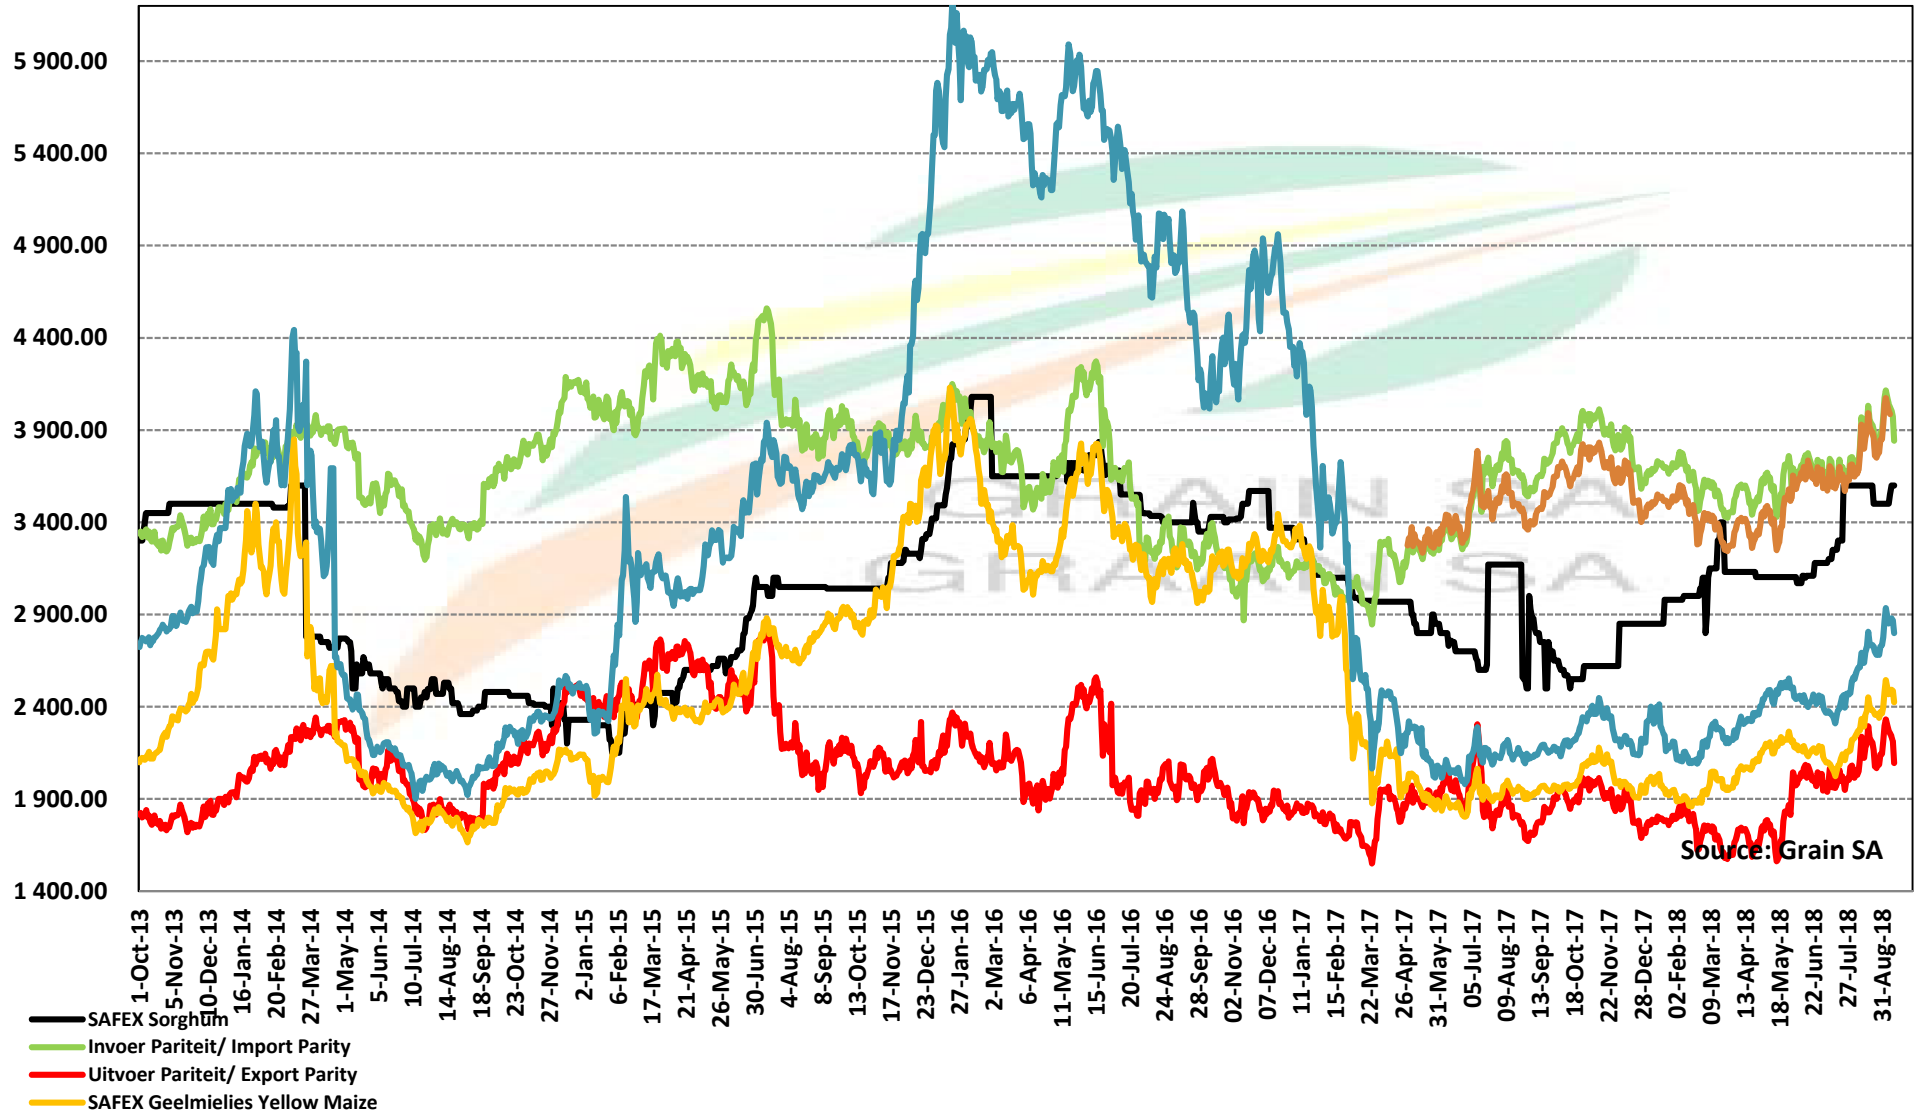

# PRICES OF USA SORGHUM DELIVERED IN RANDFONTEIN

## PRYSE VAN VSA SORGHUM GELEWER IN RANDFONTEIN

**\*PRICES OF USA WHITE MAIZE DELIVERED IN RANDFONTEIN**

**\*PRYSE VAN VSA WITMIELIES GELEWER IN RANDFONTEIN**