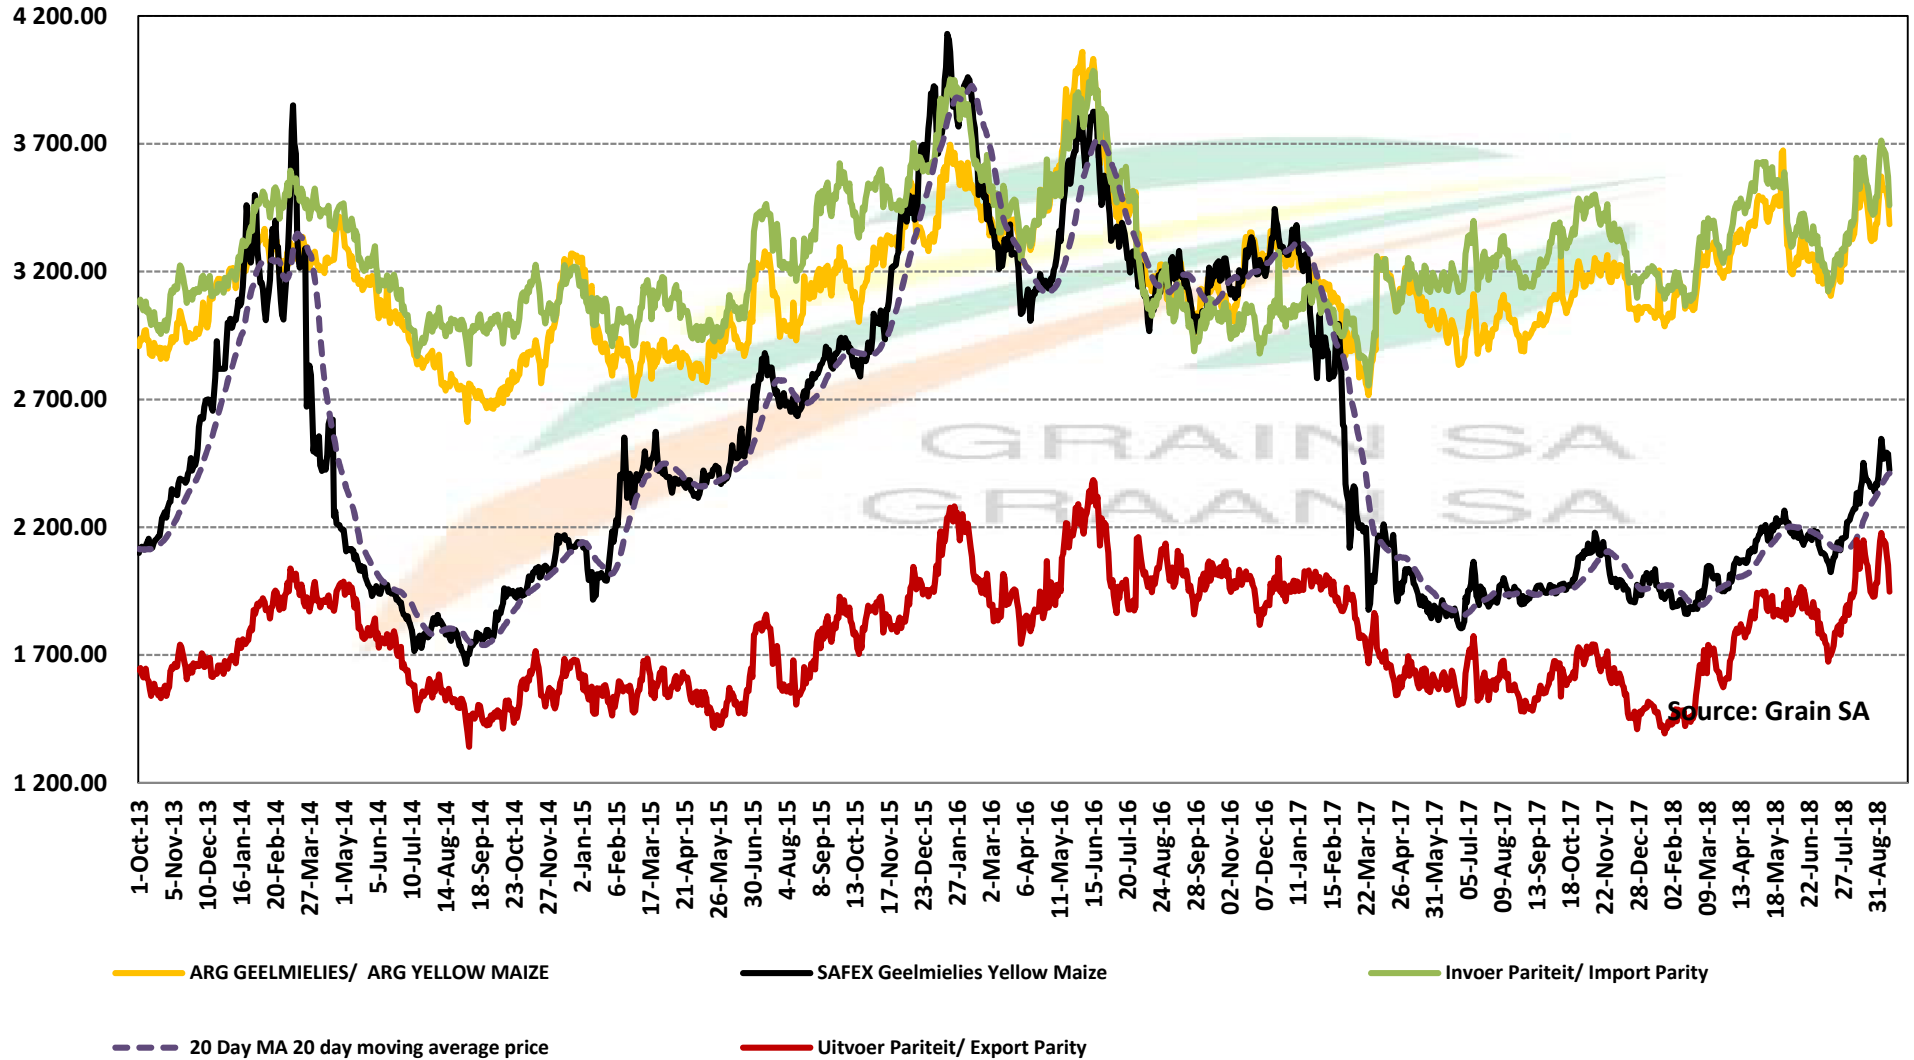

## PRYSE VAN VSA SORGHUM GELEWER IN RANDFONTEIN

**\*PRICES OF USA WHITE MAIZE DELIVERED IN RANDFONTEIN**

**\*PRYSE VAN VSA WITMIELIES GELEWER IN RANDFONTEIN**

# PRICES OF USA YELLOW MAIZE DELIVERED IN RANDFONTEIN

## PRYSE VAN VSA GEELMIELIES GELEWER IN RANDFONTEIN

**PRICES OF USA WHITE & YELLOW MAIZE DELIVERED IN SEP 2018 (RANDFONTEIN)**  
**PRYSE VAN VSA WITMIELIES & GEELMIELIESVIR LEWERING SEP 2018 (RANDFONTEIN)**  
 (Parity prices excludes premiums on WM/Pariteitspryse sluit nie premies op WM in nie)