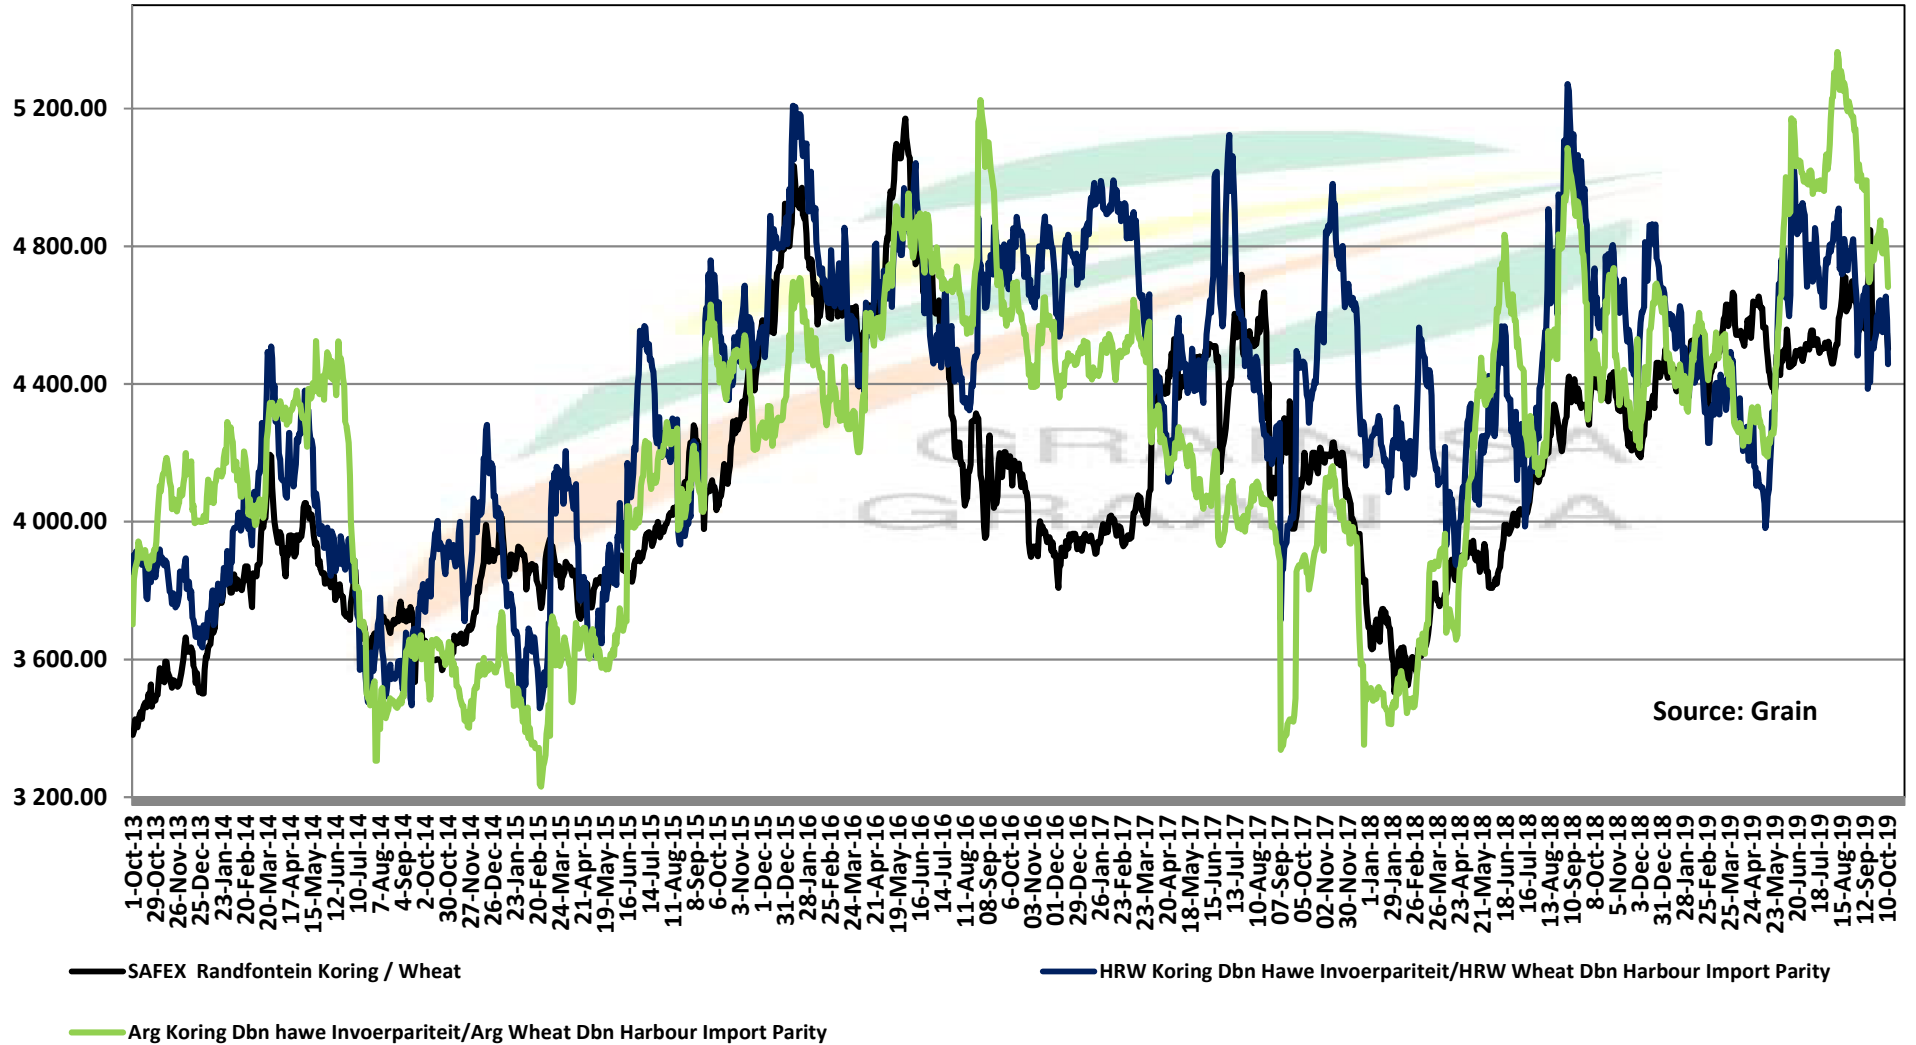

PRICES OF WHEAT DELIVERED IN DURBAN HARBOUR PRYSE VAN KORING VIR LEWERING IN DURBAN HAWE