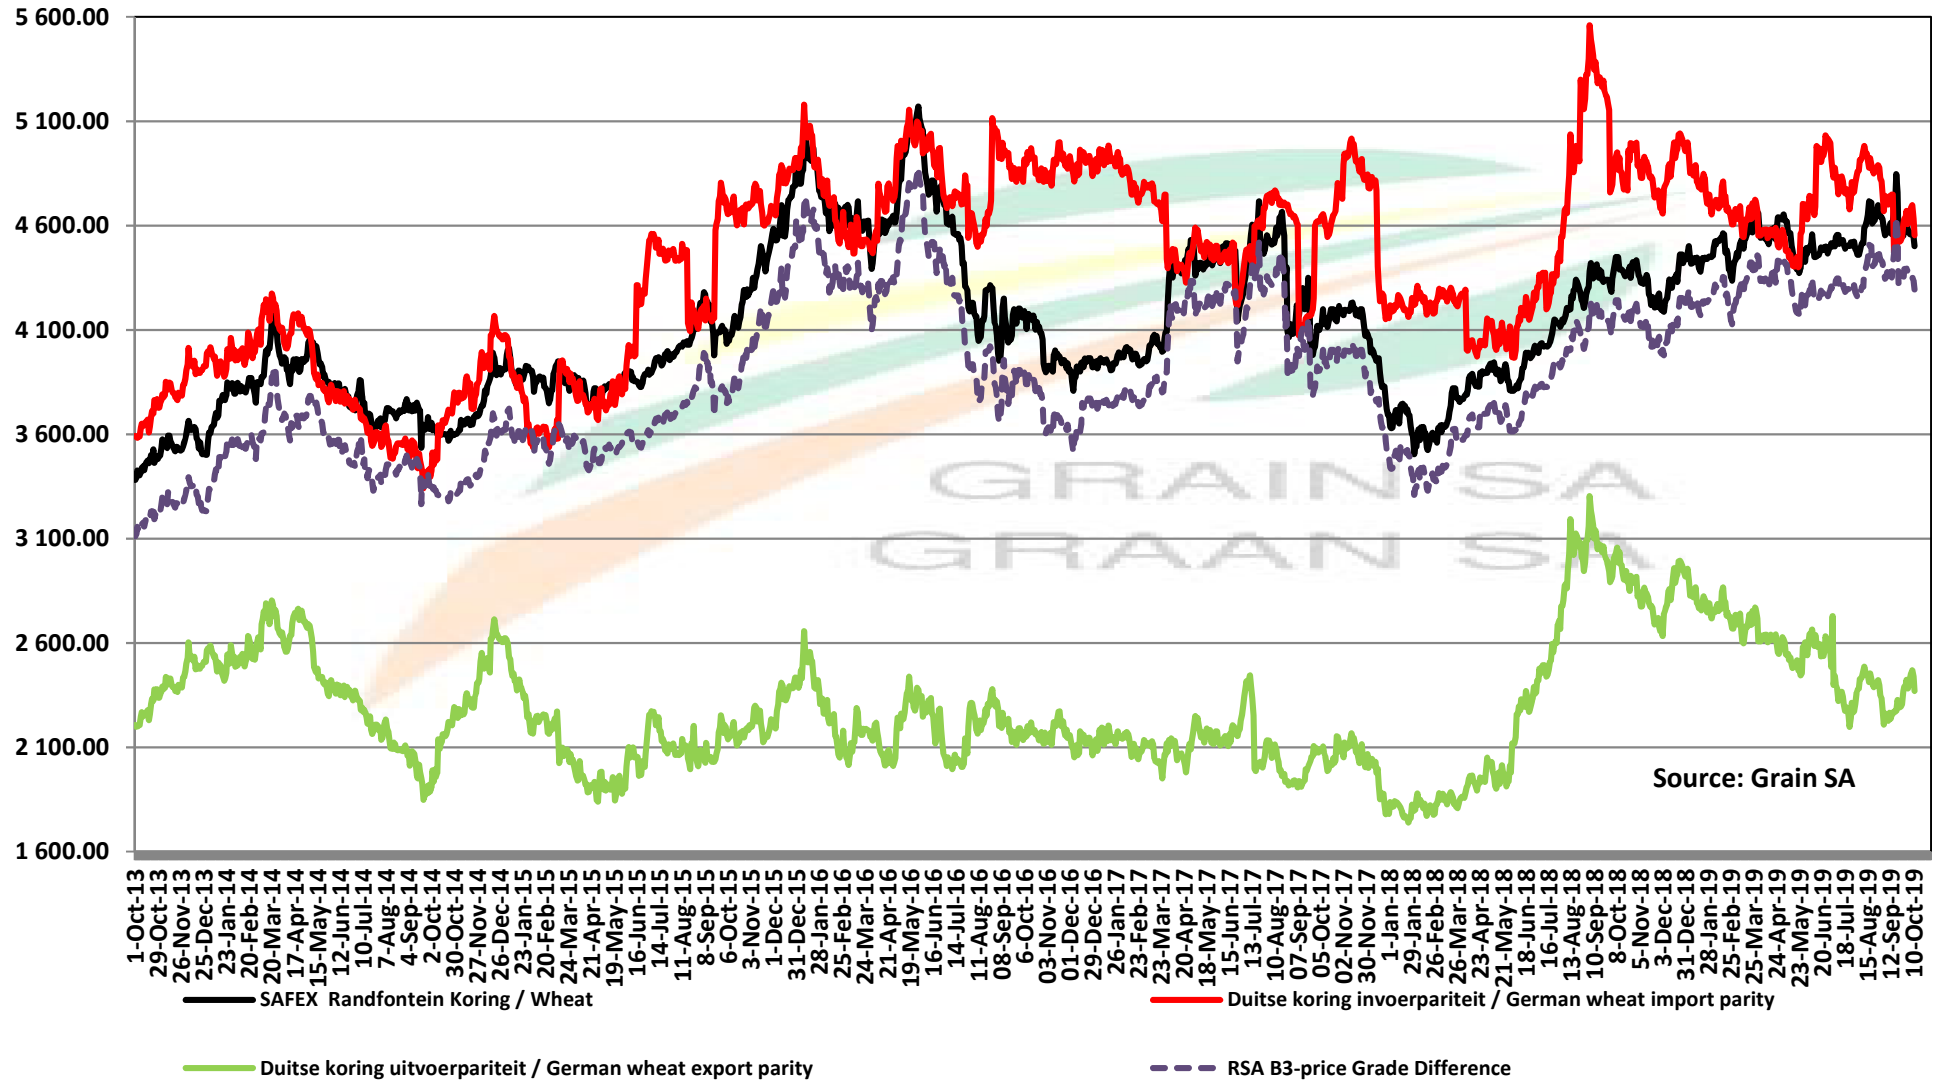

PRICES OF RSA AND GERMAN WHEAT DELIVERED IN RANDFONTEIN

PRYSE VAN RSA EN DUITSTE KORING GELEWER IN RANDFONTEIN