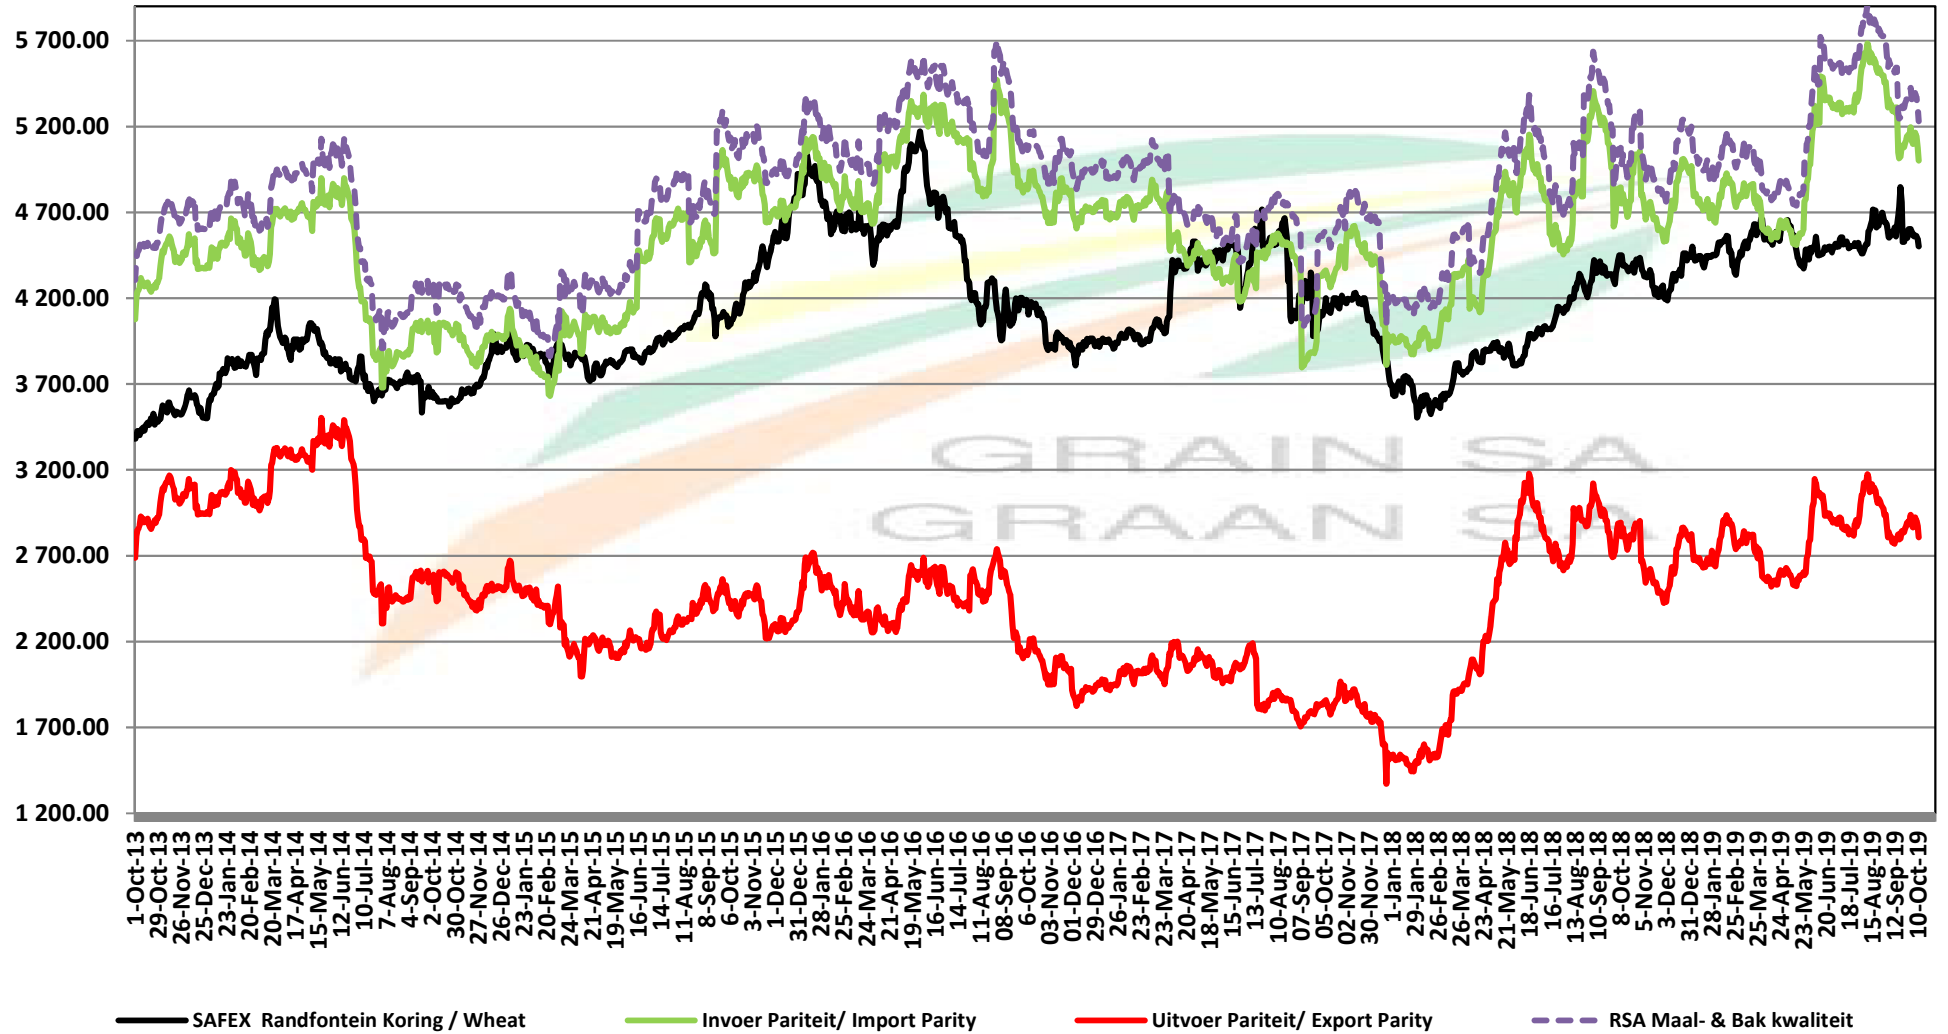

# PRICES OF RSA AND ARGENTINE WHEAT DELIVERED IN RANDFONTEIN PRYSE VAN RSA EN ARGENTYNSE KORING GELEWER IN RANDFONTEIN

Source: Grain SA

# PRICES OF SOUTH AFRICAN AND USA WHEAT DELIVERED IN RANDFONTEIN PRYSE VAN SUID AFRIKAANSE EN VSA KORING GELEWER IN RANDFONTEIN

Source: Grain SA