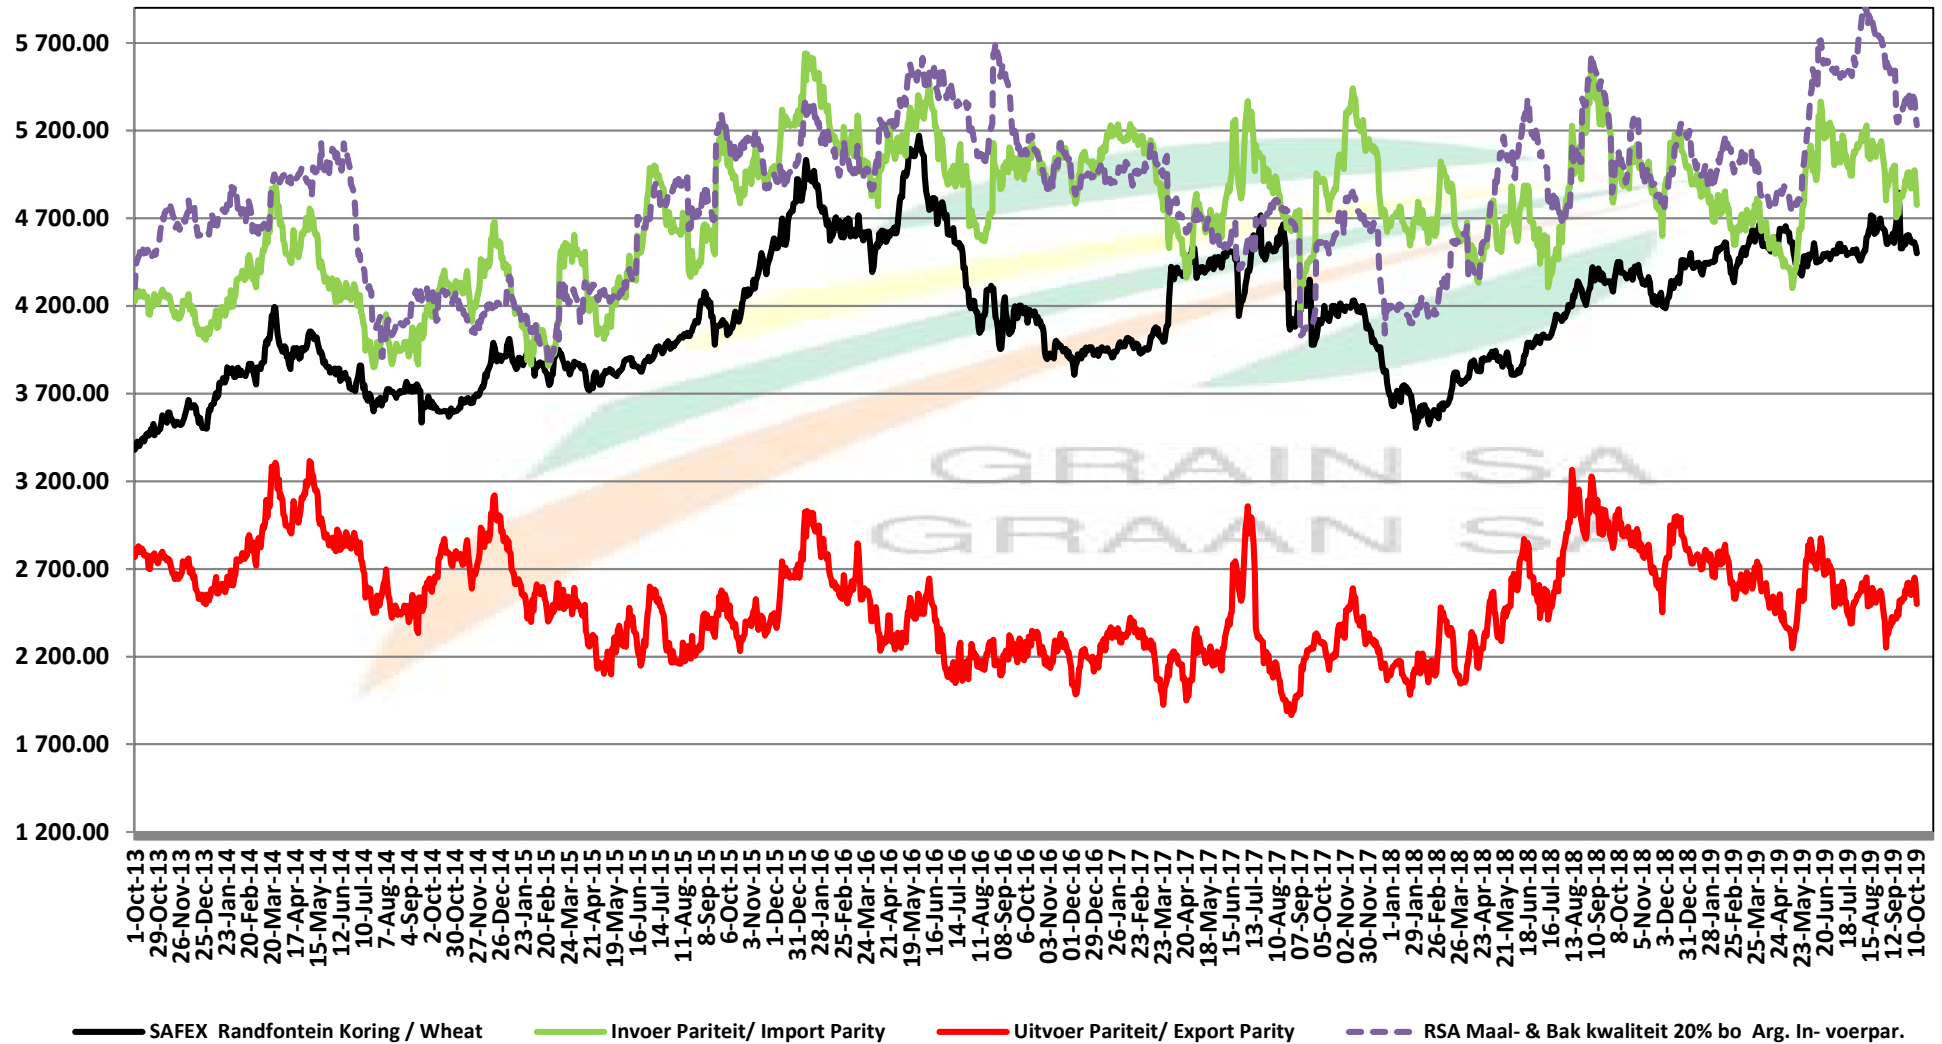

# PRICES OF RSA AND ARGENTINE WHEAT DELIVERED IN RANDFONTEIN PRYSE VAN RSA EN ARGENTYNSE KORING GELEWER IN RANDFONTEIN

Source: Grain SA

# PRICES OF SOUTH AFRICAN AND USA WHEAT DELIVERED IN RANDFONTEIN PRYSE VAN SUID AFRIKAANSE EN VSA KORING GELEWER IN RANDFONTEIN

Source: Grain SA