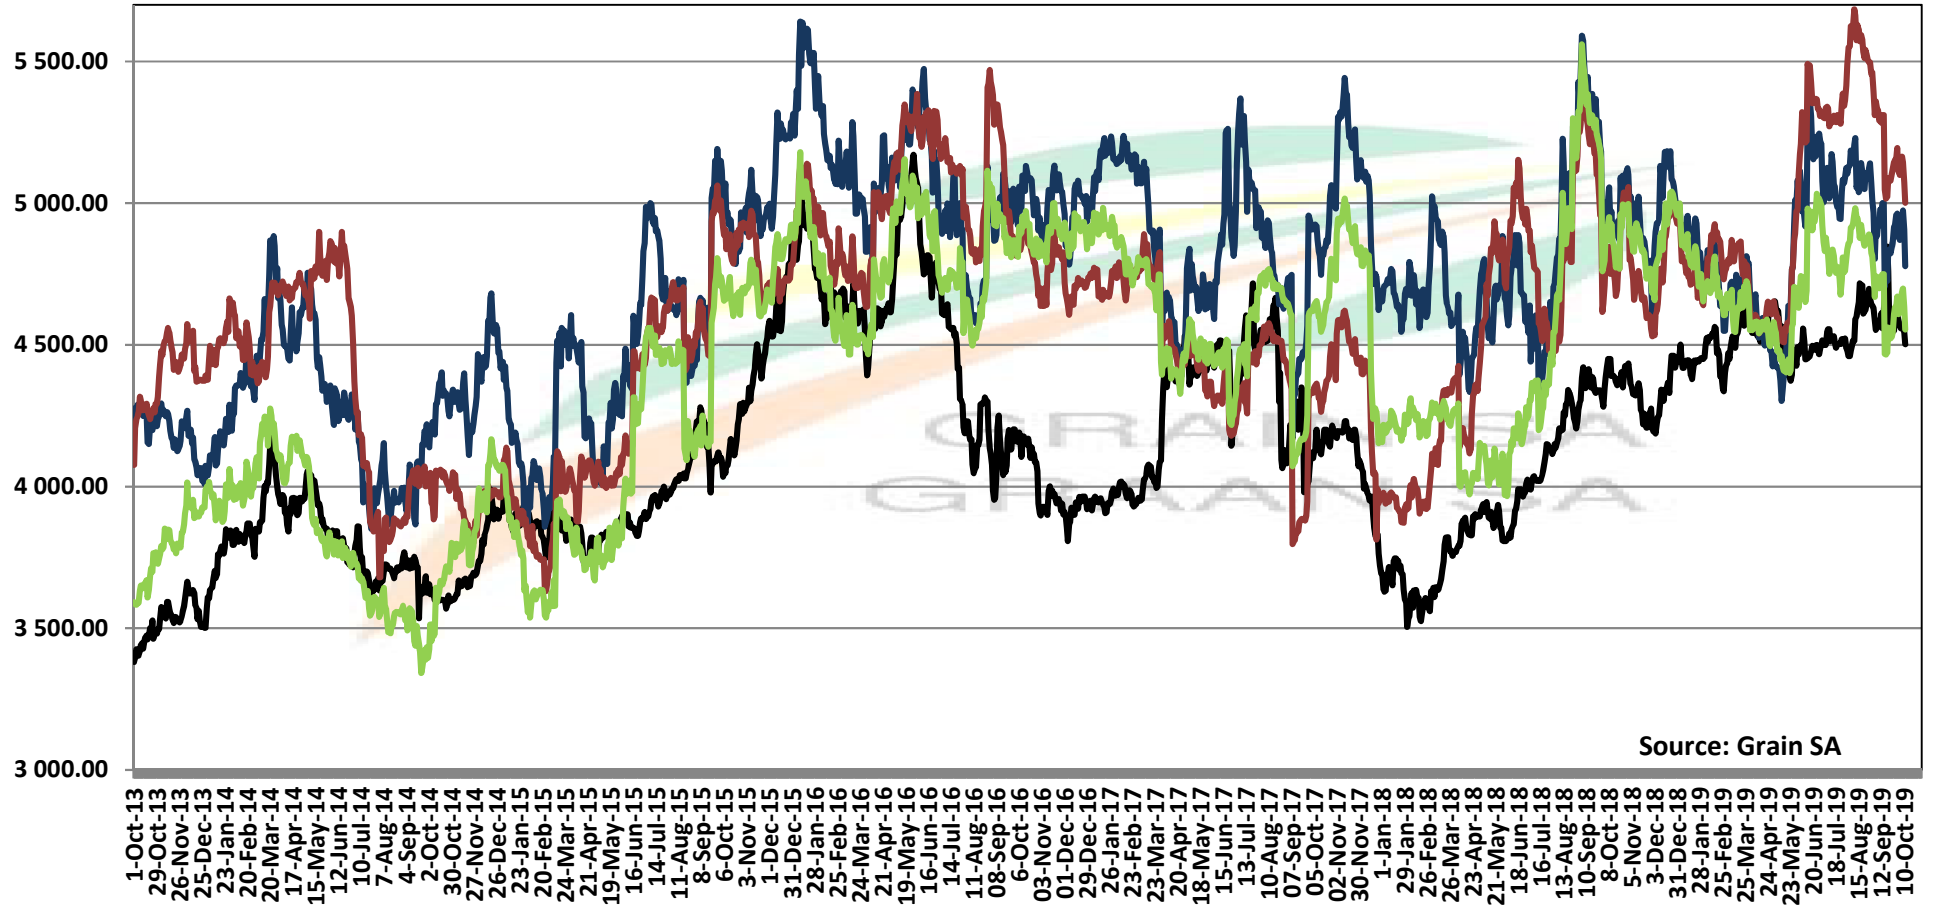

PRICES OF WHEAT DELIVERED IN RANDFONTEIN PRYSE VAN KORING GELEWER IN RANDFONTEIN

Source: Grain SA

- SAFEX Randfontein Koring / Wheat
- Koring VSA HRW #2 / Wheat USA HRW #2
- Argentynse Koring Invoerpariteit/Argentinian Wheat Import Parity
- Duitse Koring Invoerpariteit/German Wheat Import Parity