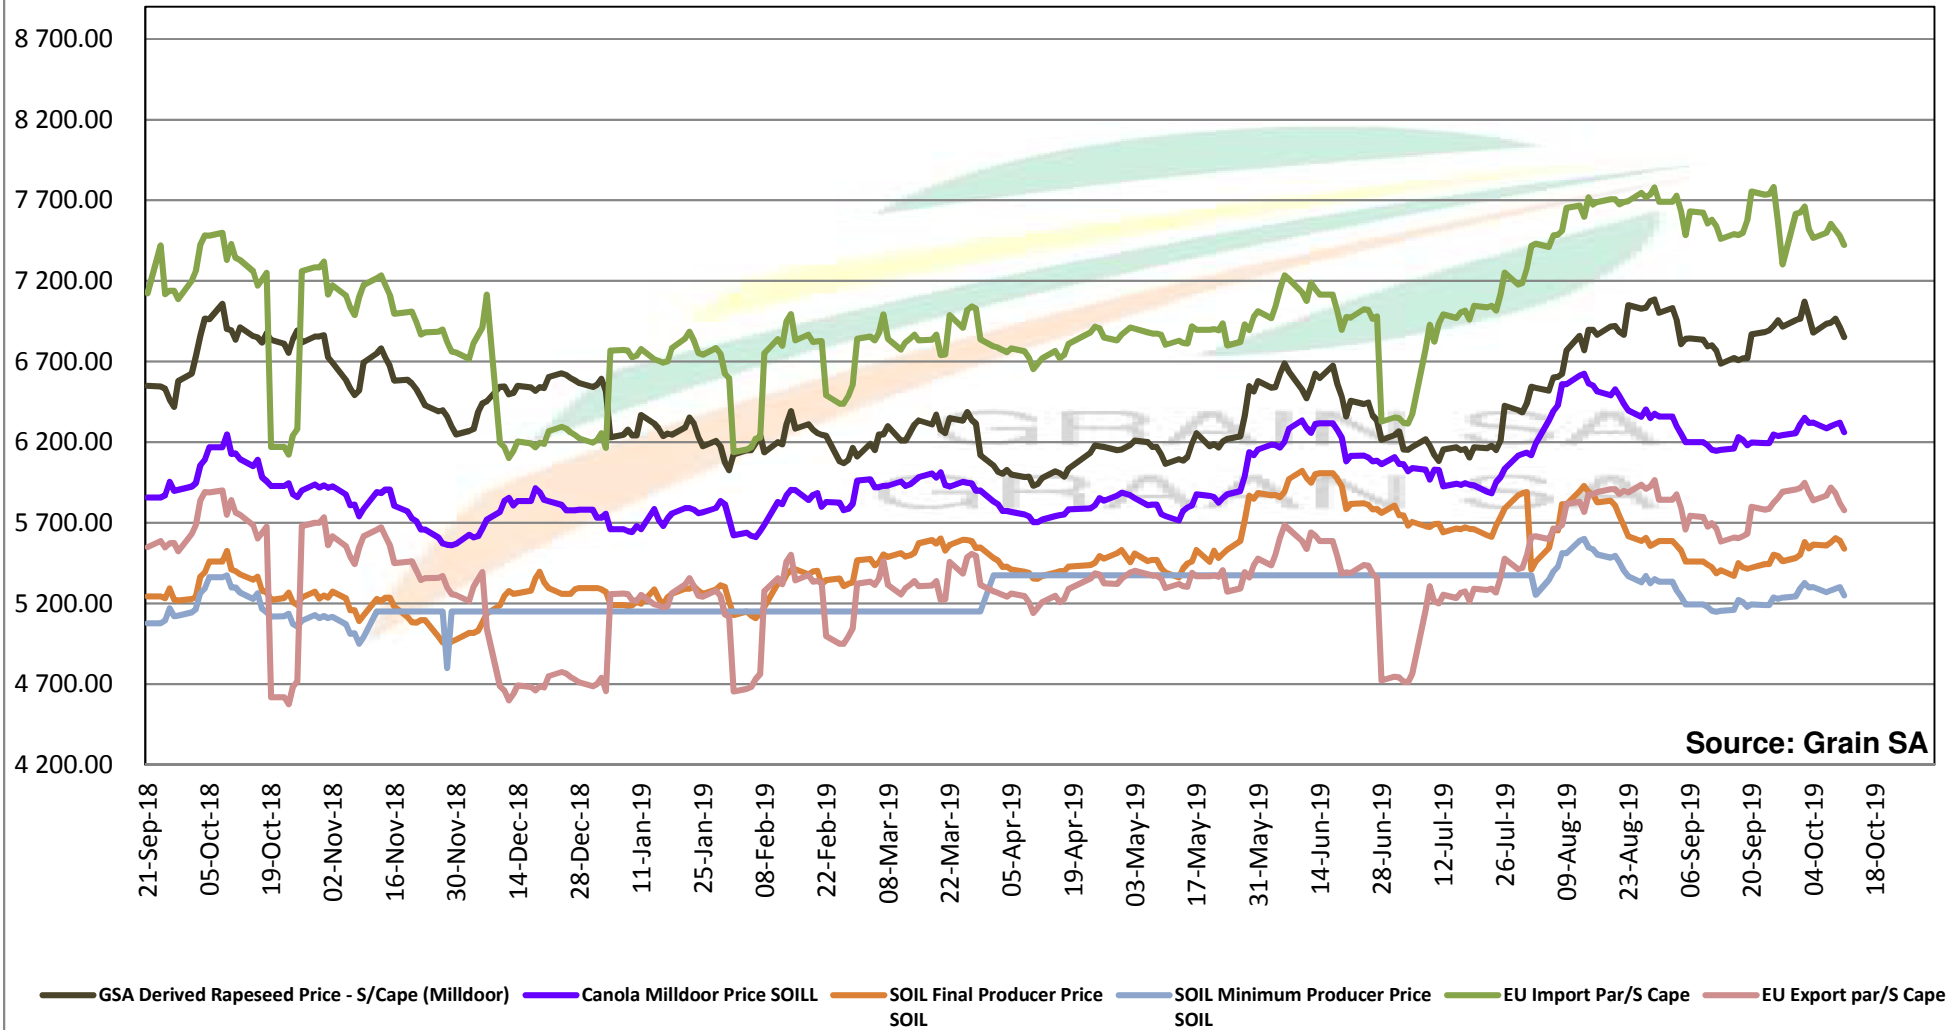

Source: Grain SA

PRICES OF DERIVED SOYBEAN DELIVERED IN RANDFONTEIN

PRYSE VAN AFGELEIDE SOJABONE GELEWER IN RANDFONTEIN

Source: Grain SA

PRICES OF SOYBEAN CRUSHING MARGIN PRYSE VAN SOJABOON PERSMARGE

Source: Grain SA

Source: Grain SA

PRICES OF PROCESSED AND GRADED USA CHOICE GRADE GROUNDNUTS (40/50) (RANDFONTEIN)
PRYSE VAN UITGEDOP EN GESORTEERDE VSA KEURGRAAD GRONDBONE MET 'N PITGROOTTE VAN
40/50 pitgrootte (RANDFONTEIN)