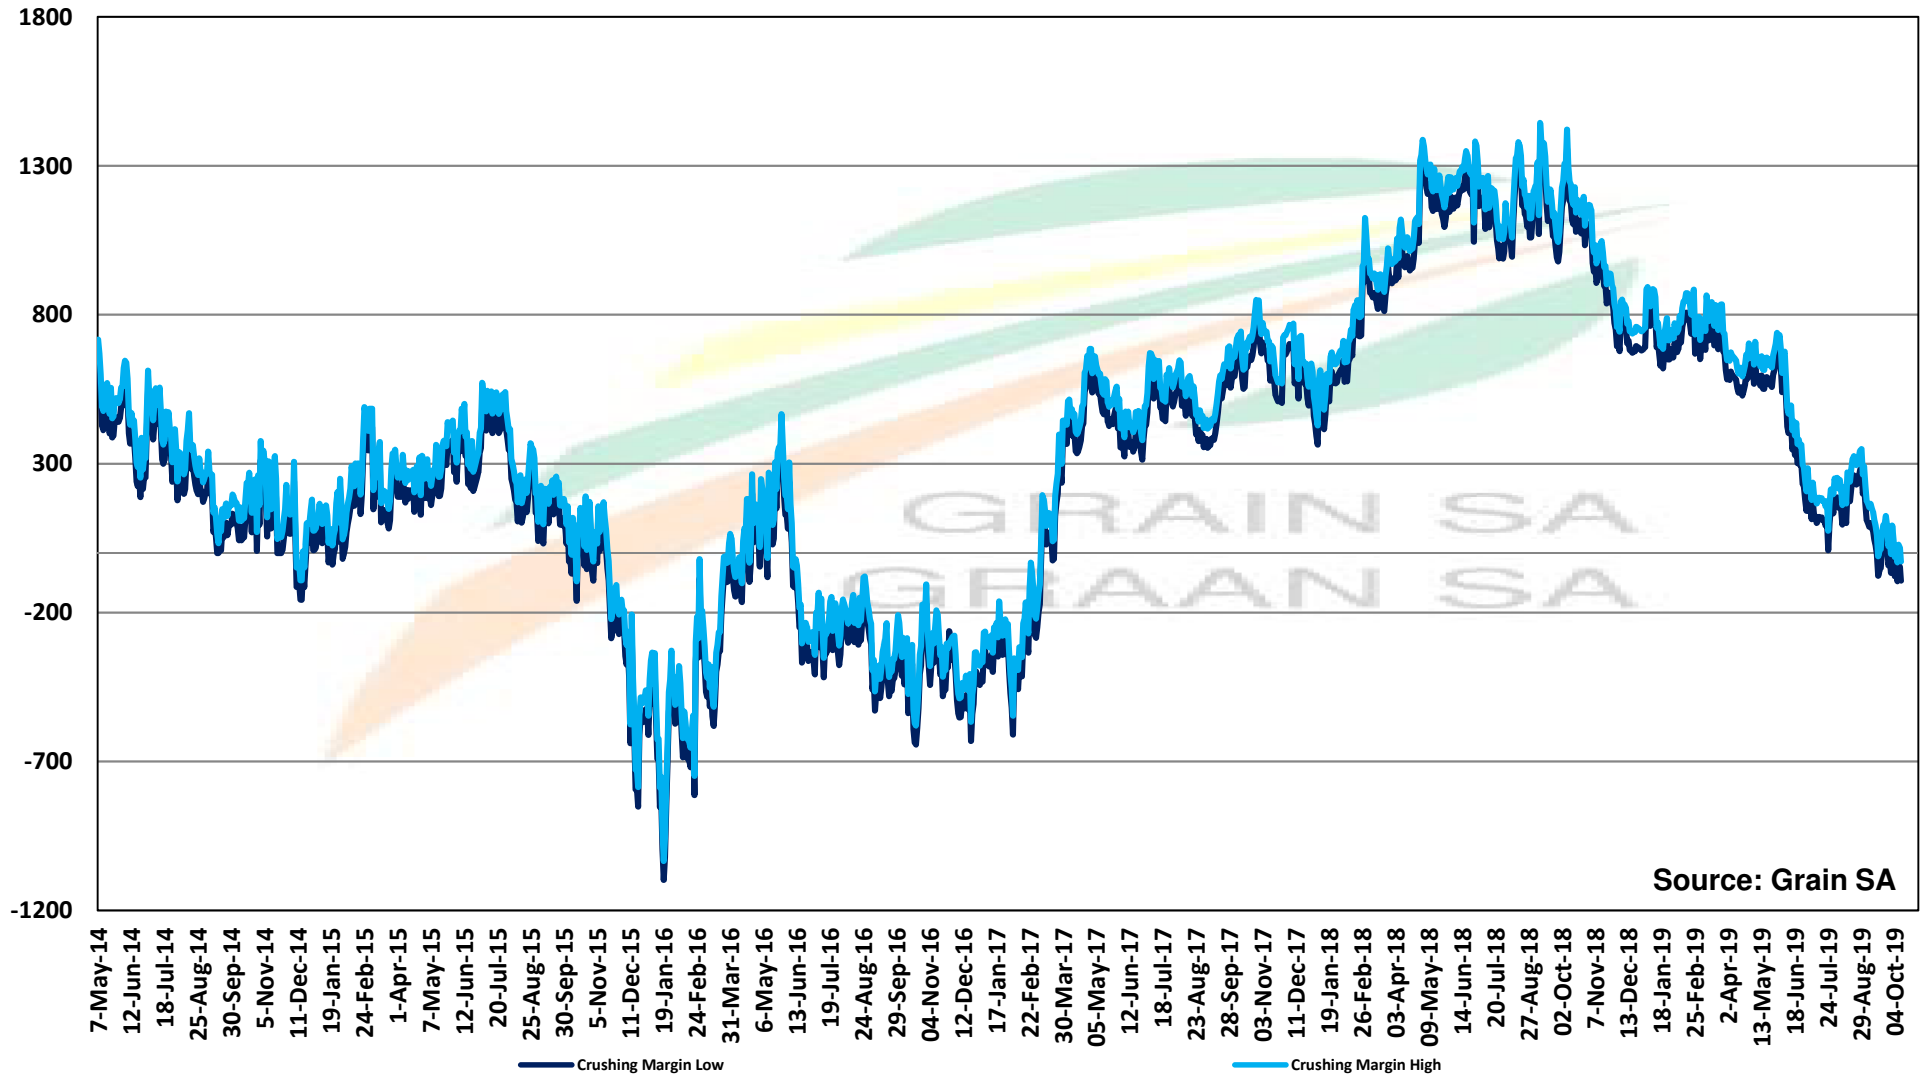

Source: Grain SA

PRICES OF DERIVED SOYBEAN DELIVERED IN RANDFONTEIN

PRYSE VAN AFGELEIDE SOJABONE GELEWER IN RANDFONTEIN

Source: Grain SA

PRICES OF SOYBEAN CRUSHING MARGIN PRYSE VAN SOJABOON PERSMARGE

Source: Grain SA

Source: Grain SA

PRICES OF PROCESSED AND GRADED USA CHOICE GRADE GROUNDNUTS (40/50) (RANDFONTEIN)
PRYSE VAN UITGEDOP EN GESORTEERDE VSA KEURGRAAD GRONDBONE MET 'N PITGROOTTE VAN
40/50 pitgrootte (RANDFONTEIN)