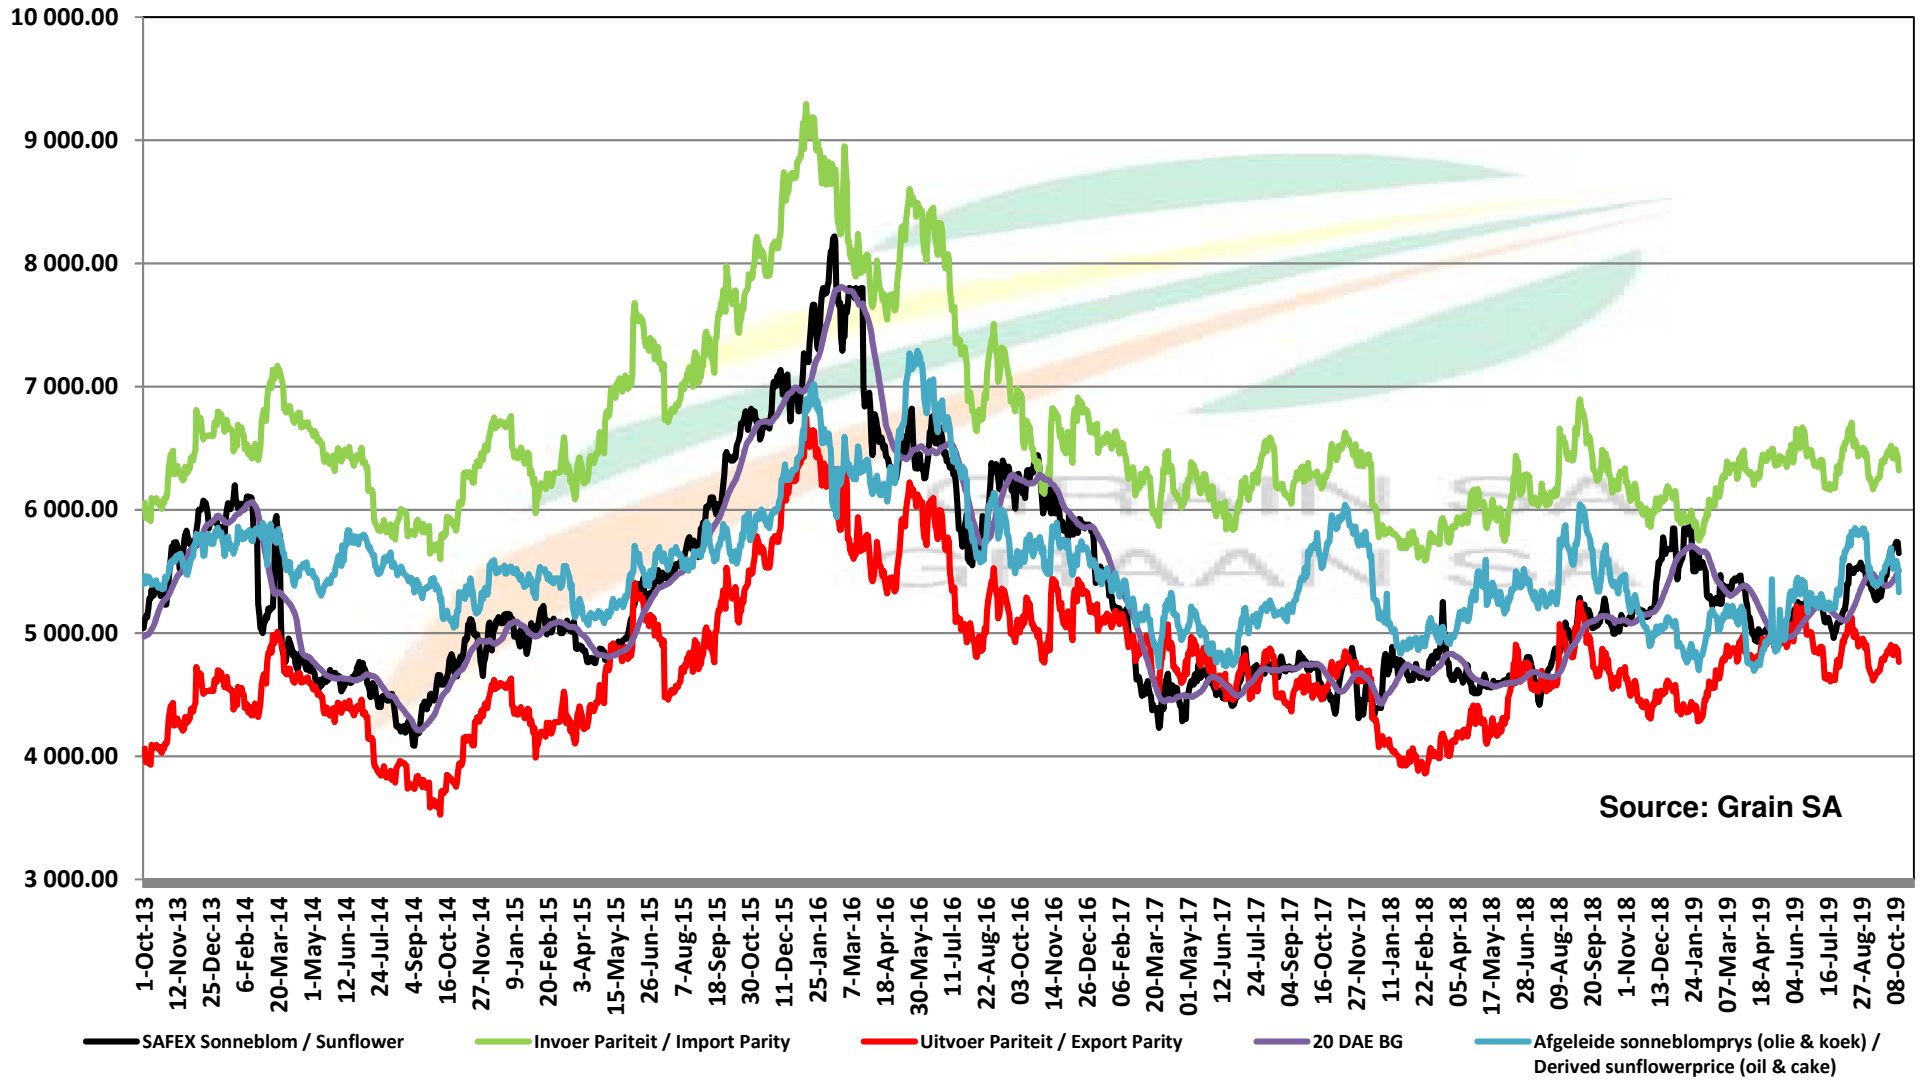

PRICES OF EU SUNFLOWER SEED DELIVERED IN RANDFONTEIN PRYSE VAN EU SONNEBLOMSAAD GELEWER IN RANDFONTEIN

Source: Grain SA

PRICES OF EU SUNFLOWER SEED DELIVERED IN RANDFONTEIN PRYSE VAN EU SONNEBLOMSAAD GELEWER IN RANDFONTEIN