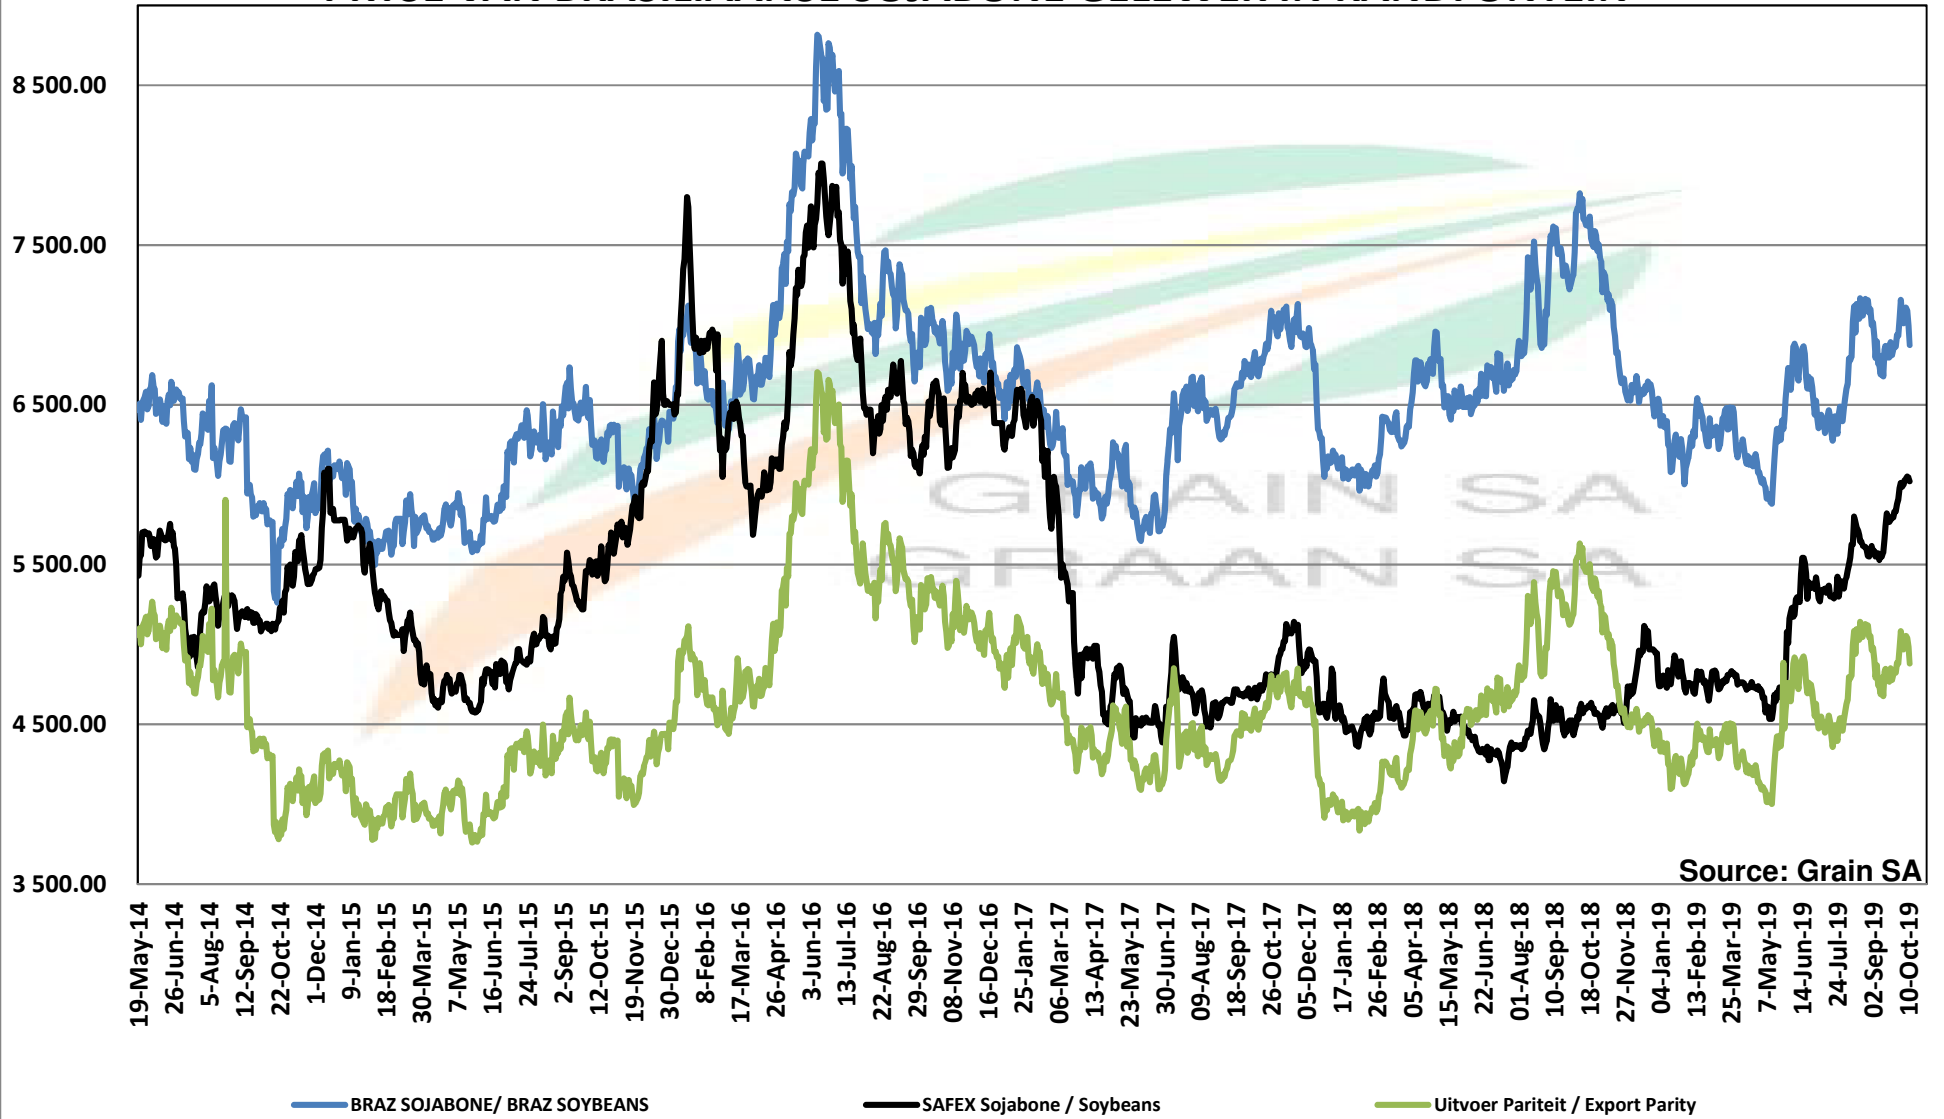

PRICES OF BRAZILIAN SOYBEAN DELIVERED IN RANDFONTEIN
PRYSE VAN BRASILIAANSE SOJABONE GELEWER IN RANDFONTEIN

Source: Grain SA