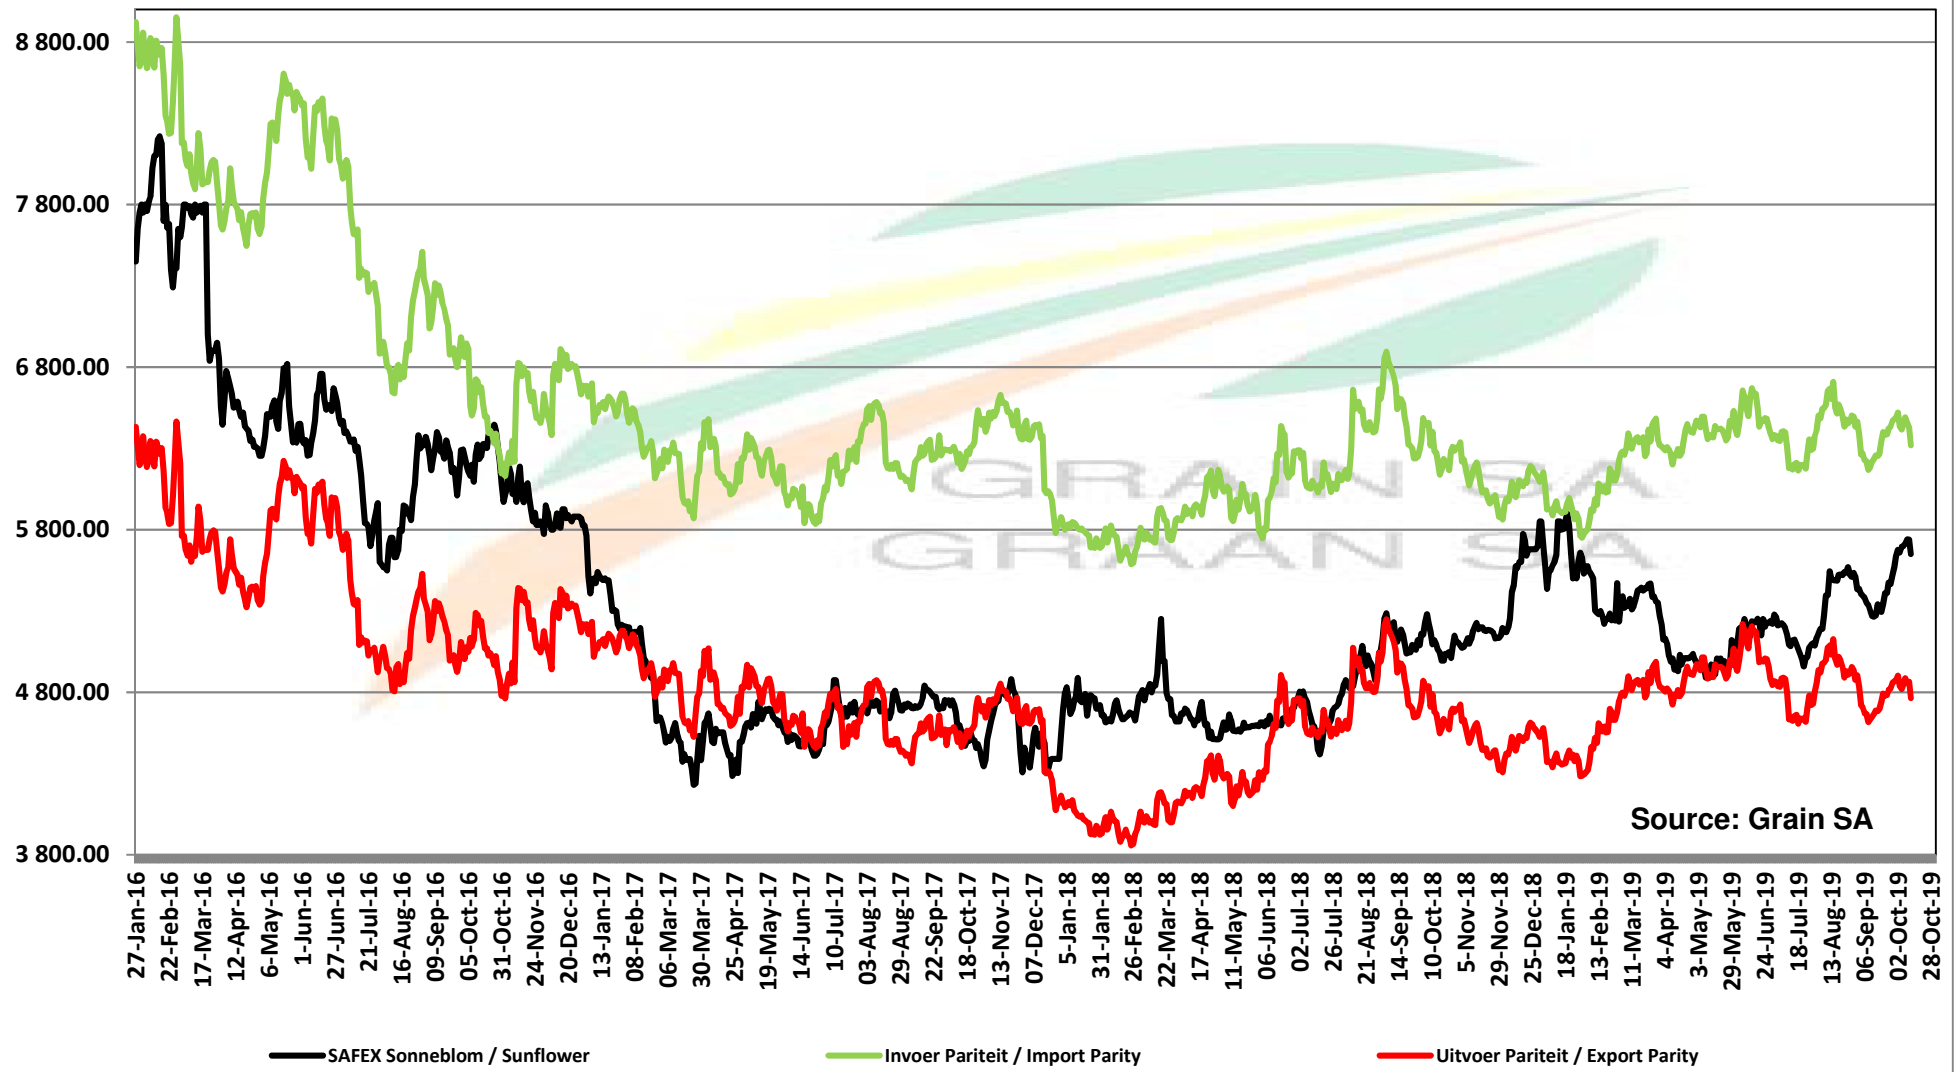

PRICES OF EU SUNFLOWER SEED DELIVERED IN RANDFONTEIN PRYSE VAN EU SONNEBLOMSAAD GELEWER IN RANDFONTEIN

Source: Grain SA

PRICES OF EU SUNFLOWER SEED DELIVERED IN RANDFONTEIN PRYSE VAN EU SONNEBLOMSAAD GELEWER IN RANDFONTEIN