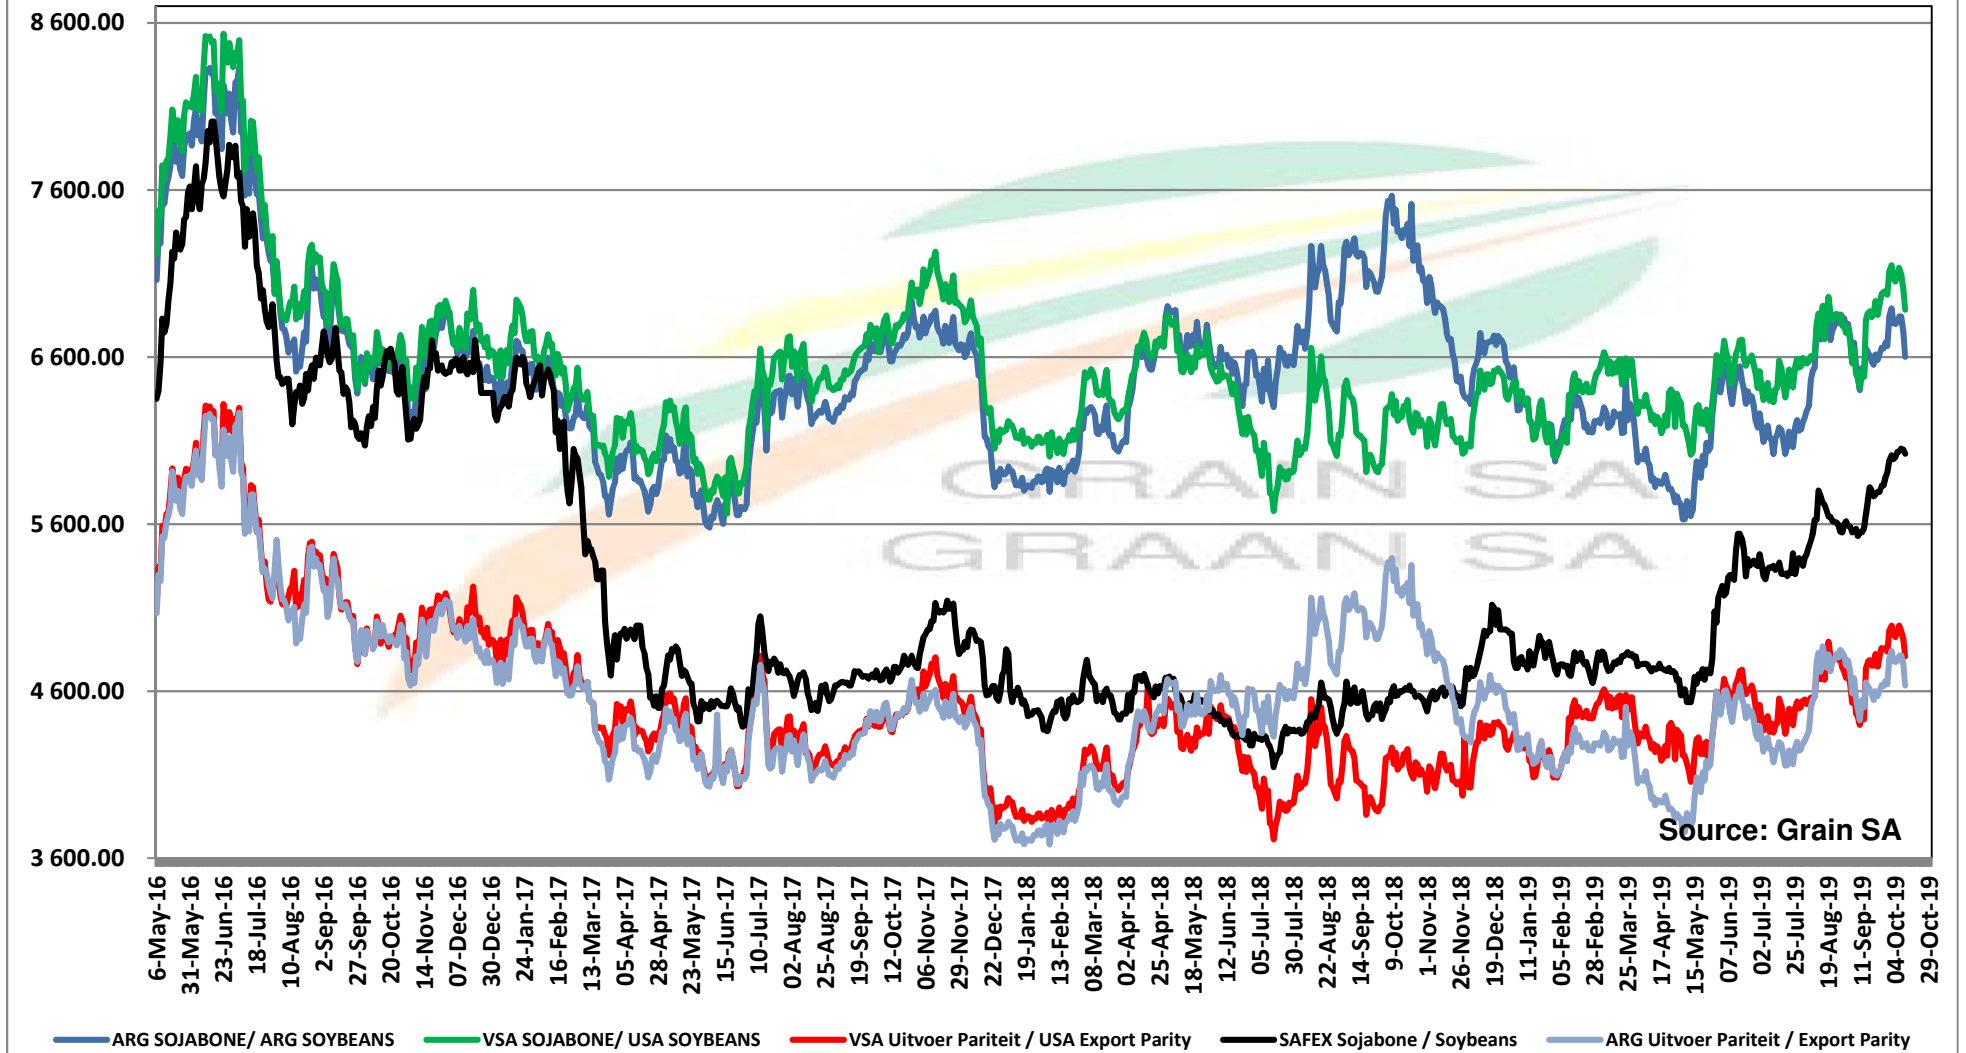

PRICES OF ARGENTINIAN SOYBEAN SEED DELIVERED IN RANDFONTEIN

PRYSE VAN ARGENTYNSE SOJABOONSAAD GELEWER IN RANDFONTEIN

Source: Grain SA