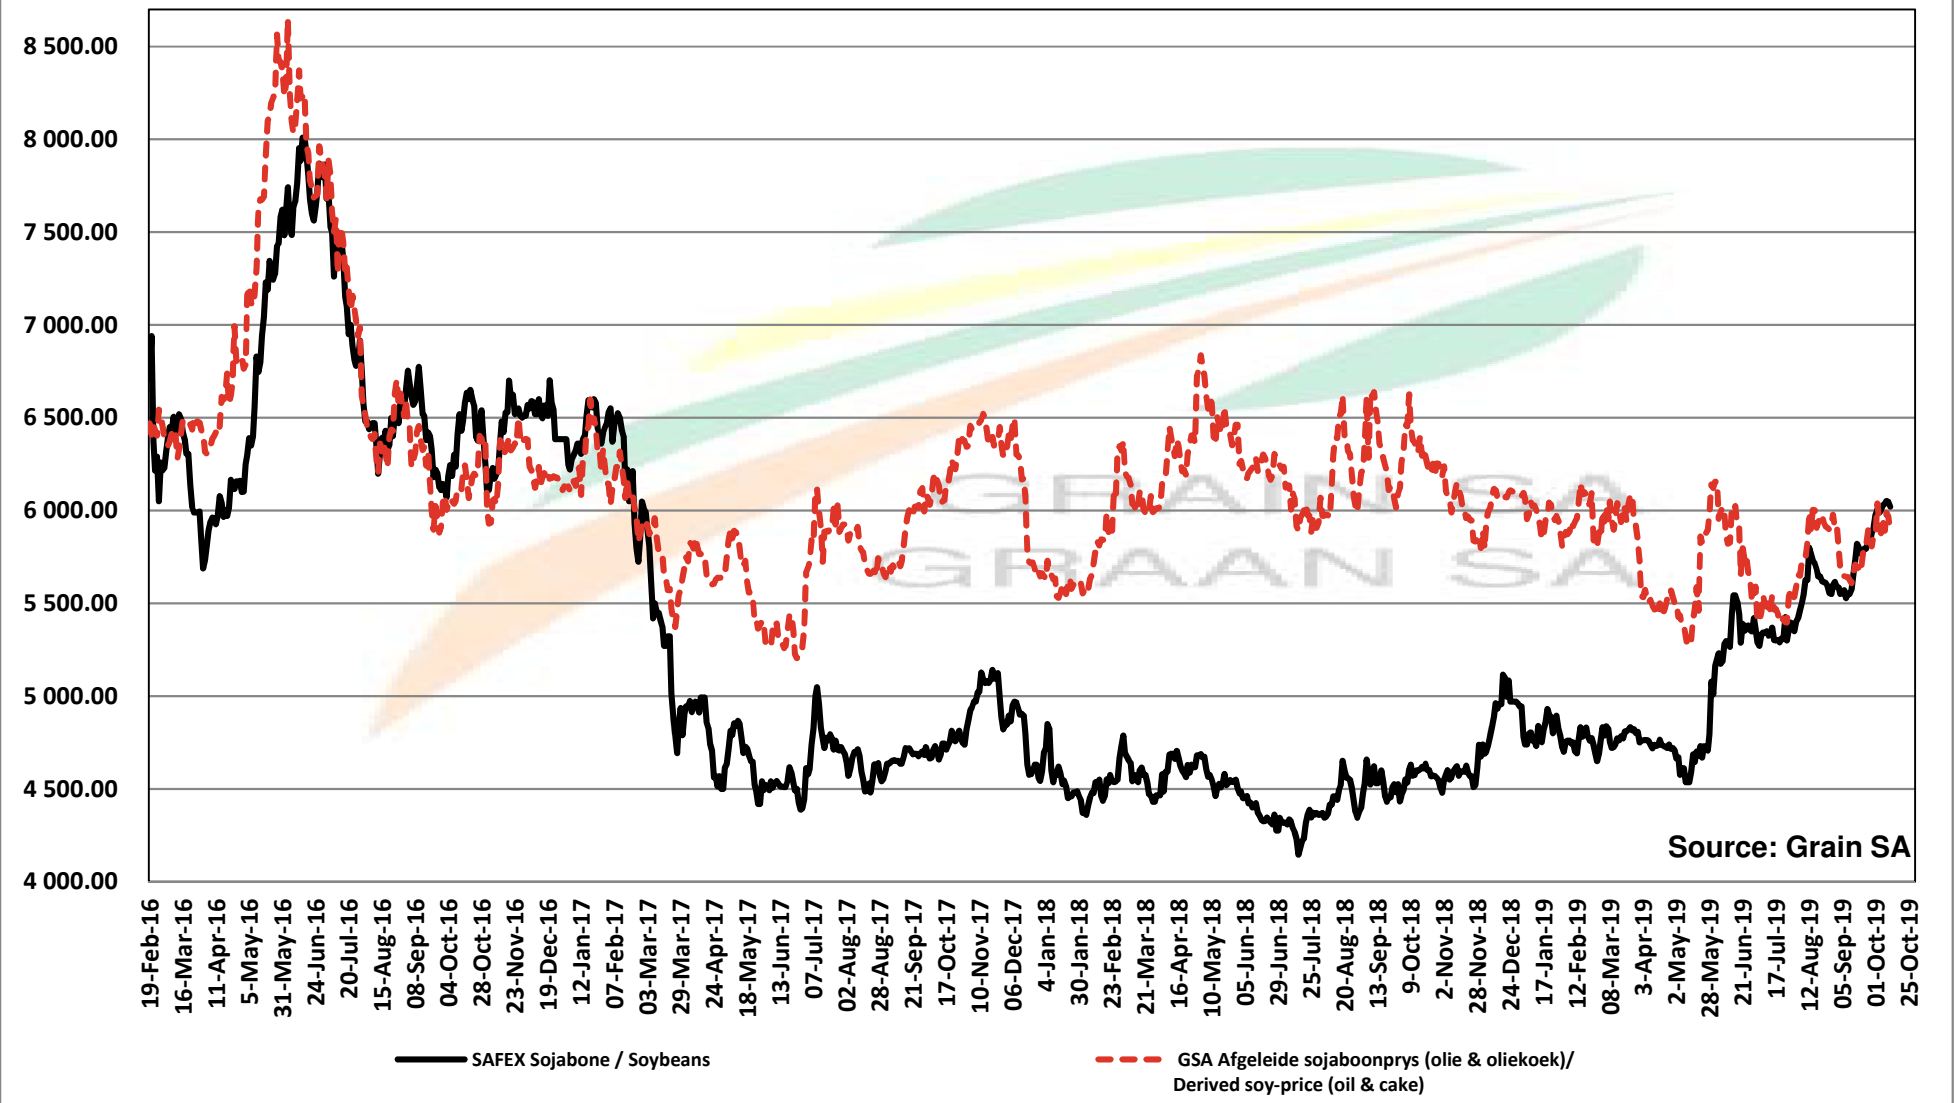

PRICES OF SOYBEAN SEED DELIVERED IN RANDFONTEIN PRYSE VAN SOJABOONSAAD GELEWER IN RANDFONTEIN

Source: Grain SA

PRICES OF ARGENTINIAN SOYBEAN SEED DELIVERED IN RANDFONTEIN

PRYSE VAN ARGENTYNSE SOJABOONSAAD GELEWER IN RANDFONTEIN

Source: Grain SA

PRICES OF DERIVED SOYBEAN DELIVERED IN RANDFONTEIN

PRYSE VAN AFGELEIDE SOJABONE GELEWER IN RANDFONTEIN

Source: Grain SA

PRICES OF SOYBEAN CRUSHING MARGIN PRYSE VAN SOJABOON PERSMARGE

Source: Grain SA