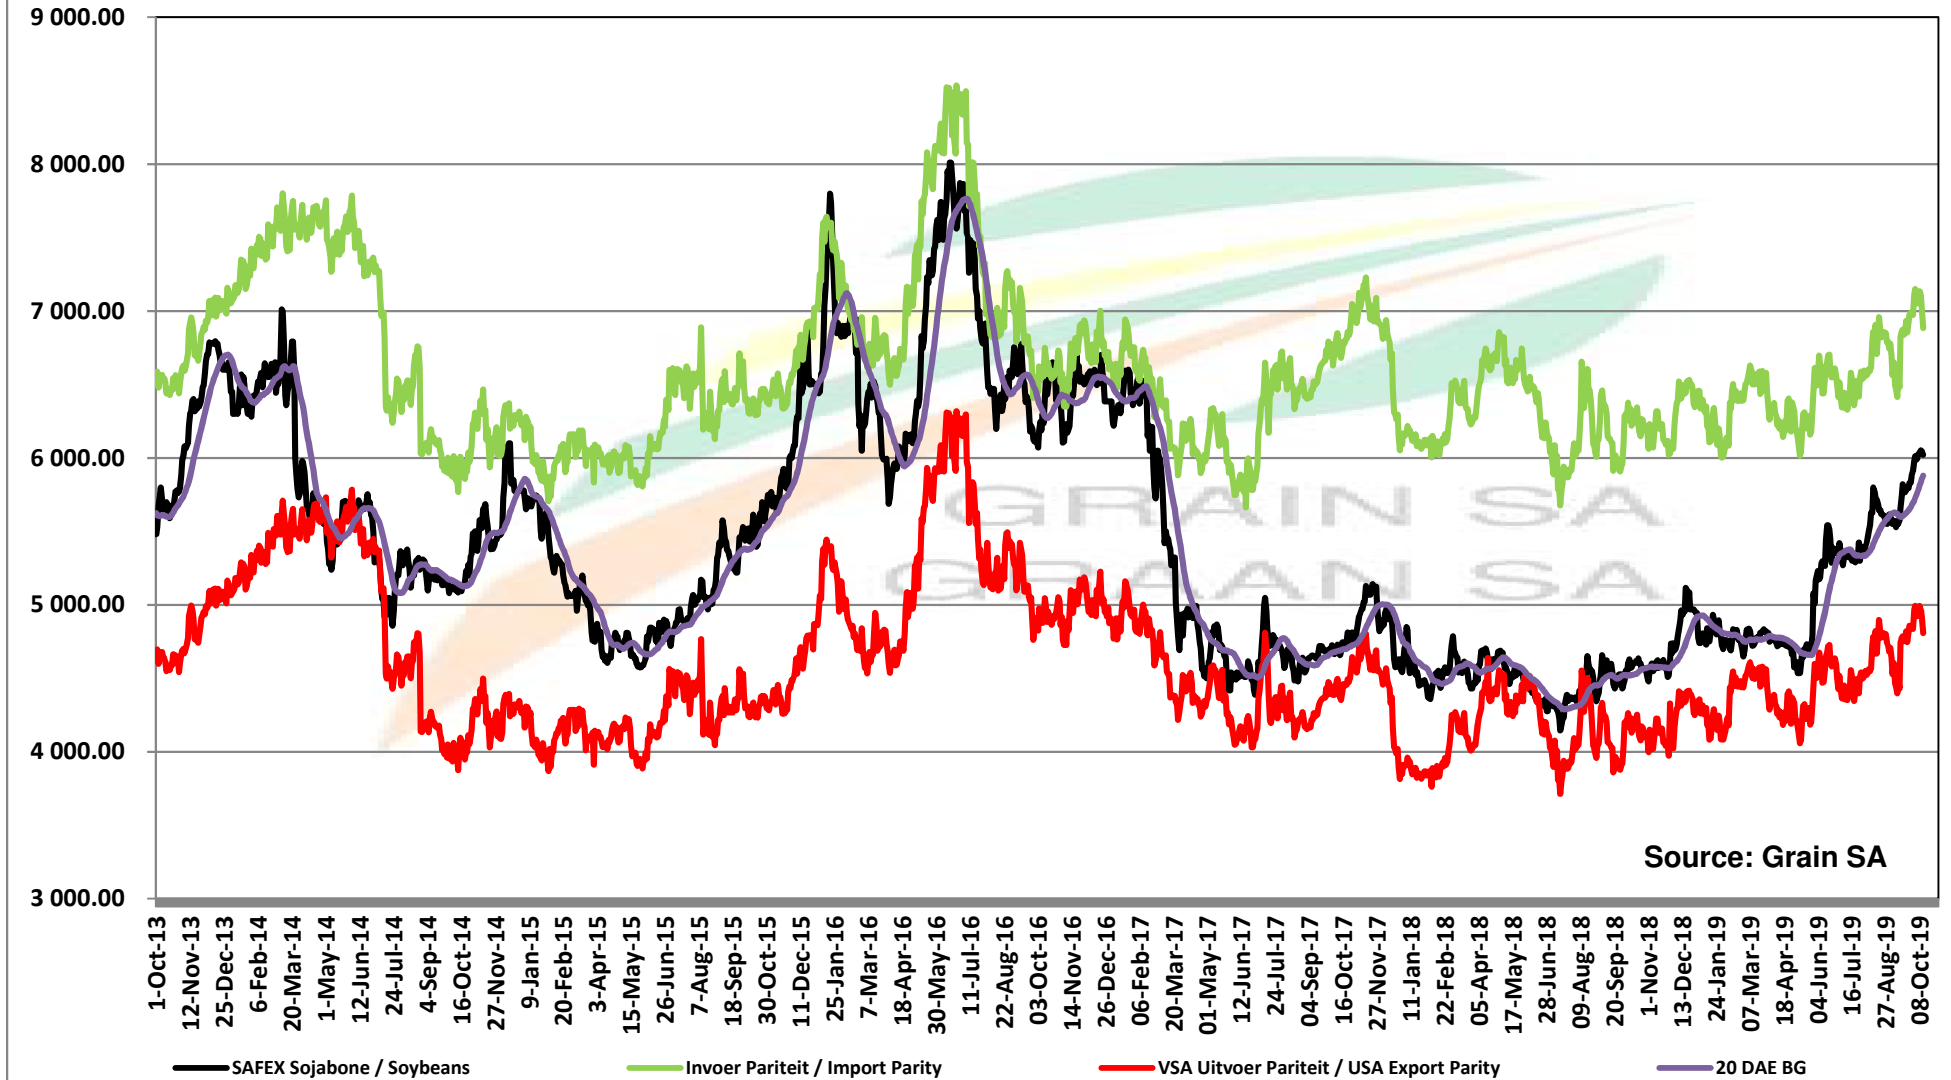

PRICES OF SOYBEAN SEED DELIVERED IN RANDFONTEIN PRYSE VAN SOJABOONSAAD GELEWER IN RANDFONTEIN

Source: Grain SA