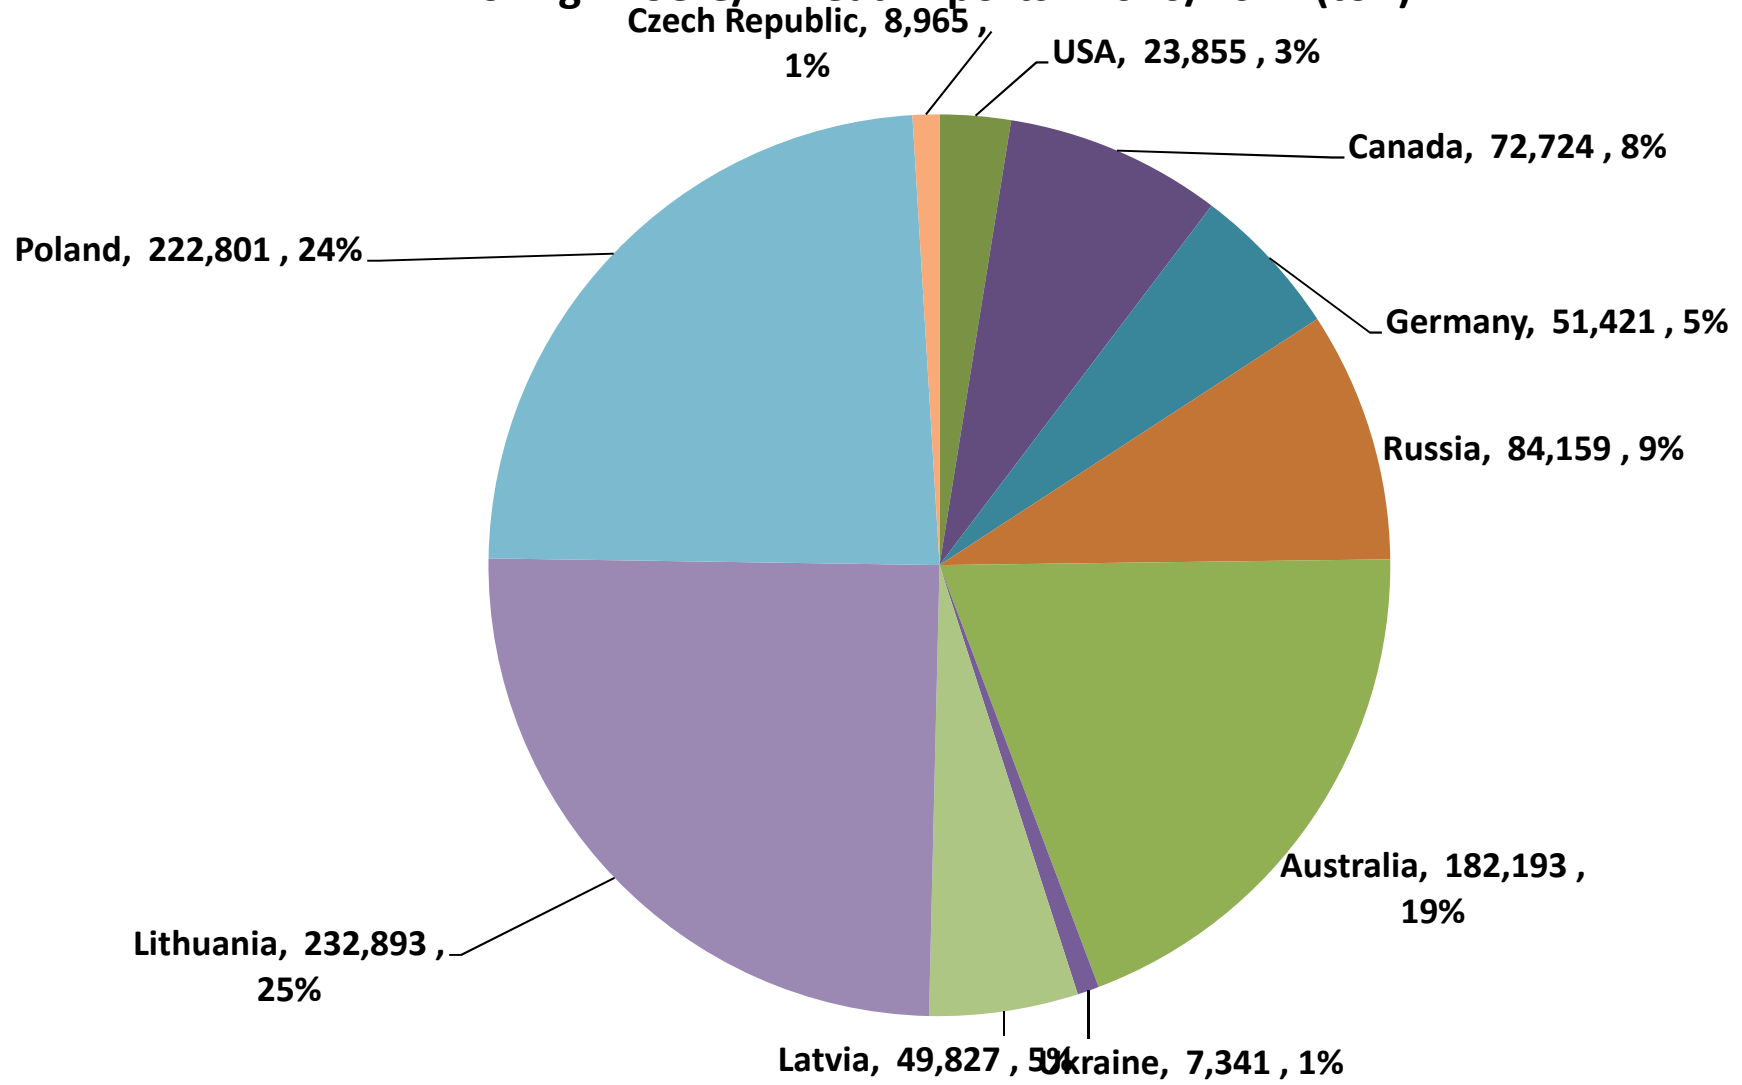

Koringinvoere/Wheat imports - 2020/2021 (ton)

Koringuitvoere/Wheat exports - 2020_21 (ton)