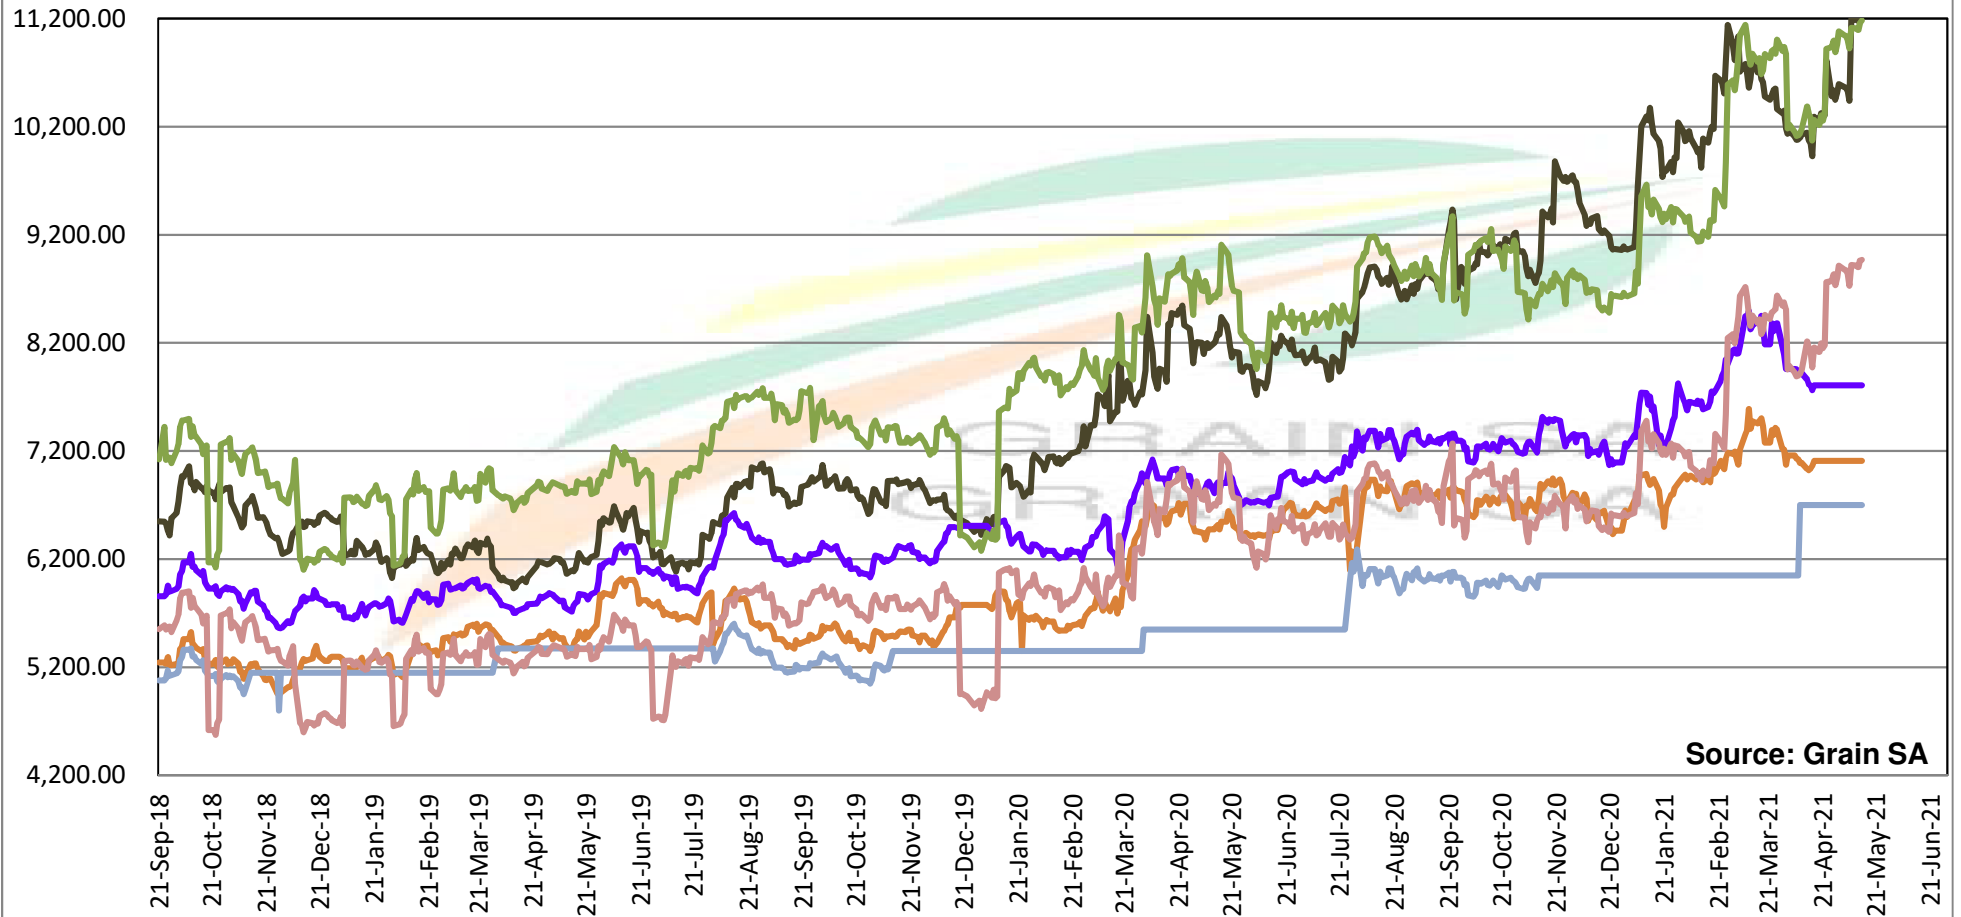

PRICES OF DERIVED SOYBEAN DELIVERED IN RANDFONTEIN PRYSE VAN AFGELEIDE SOJABONE GELEWER IN RANDFONTEIN

Source: Grain SA

PRICES OF SOYBEAN CRUSHING MARGIN PRYSE VAN SOJABOON PERSMARGE

Source: Grain SA

PRICES OF BRAZILIAN SOYBEAN DELIVERED IN RANDFONTEIN PRYSE VAN BRASILIAANSE SOJABONE GELEWER IN RANDFONTEIN

Source: Grain

Prices of Canola in the South Cape (Swellendam)
 Canolapryse in die Suid-Kaap (Swellendam)

Source: Grain SA

- GSA Derived Rapeseed Price - S/Cape (Milldoor)
- Canola Milldoor Price SOILL
- SOIL Final Producer Price SOILL
- SOIL Minimum Producer Price SOILL
- EU Import Par/S Cape
- EU Export par/S Cape

PRICES OF PROCESSED AND GRADED USA CHOICE GRADE GROUNDNUTS (40/50) (RANDFONTEIN)
 PRYSE VAN UITGEDOP EN GESORTEERDE VSA KEURGRAAD GRONDBONE MET 'N PITGROOTTE VAN 40/50
 pitgrootte (RANDFONTEIN)

Source: Grain SA