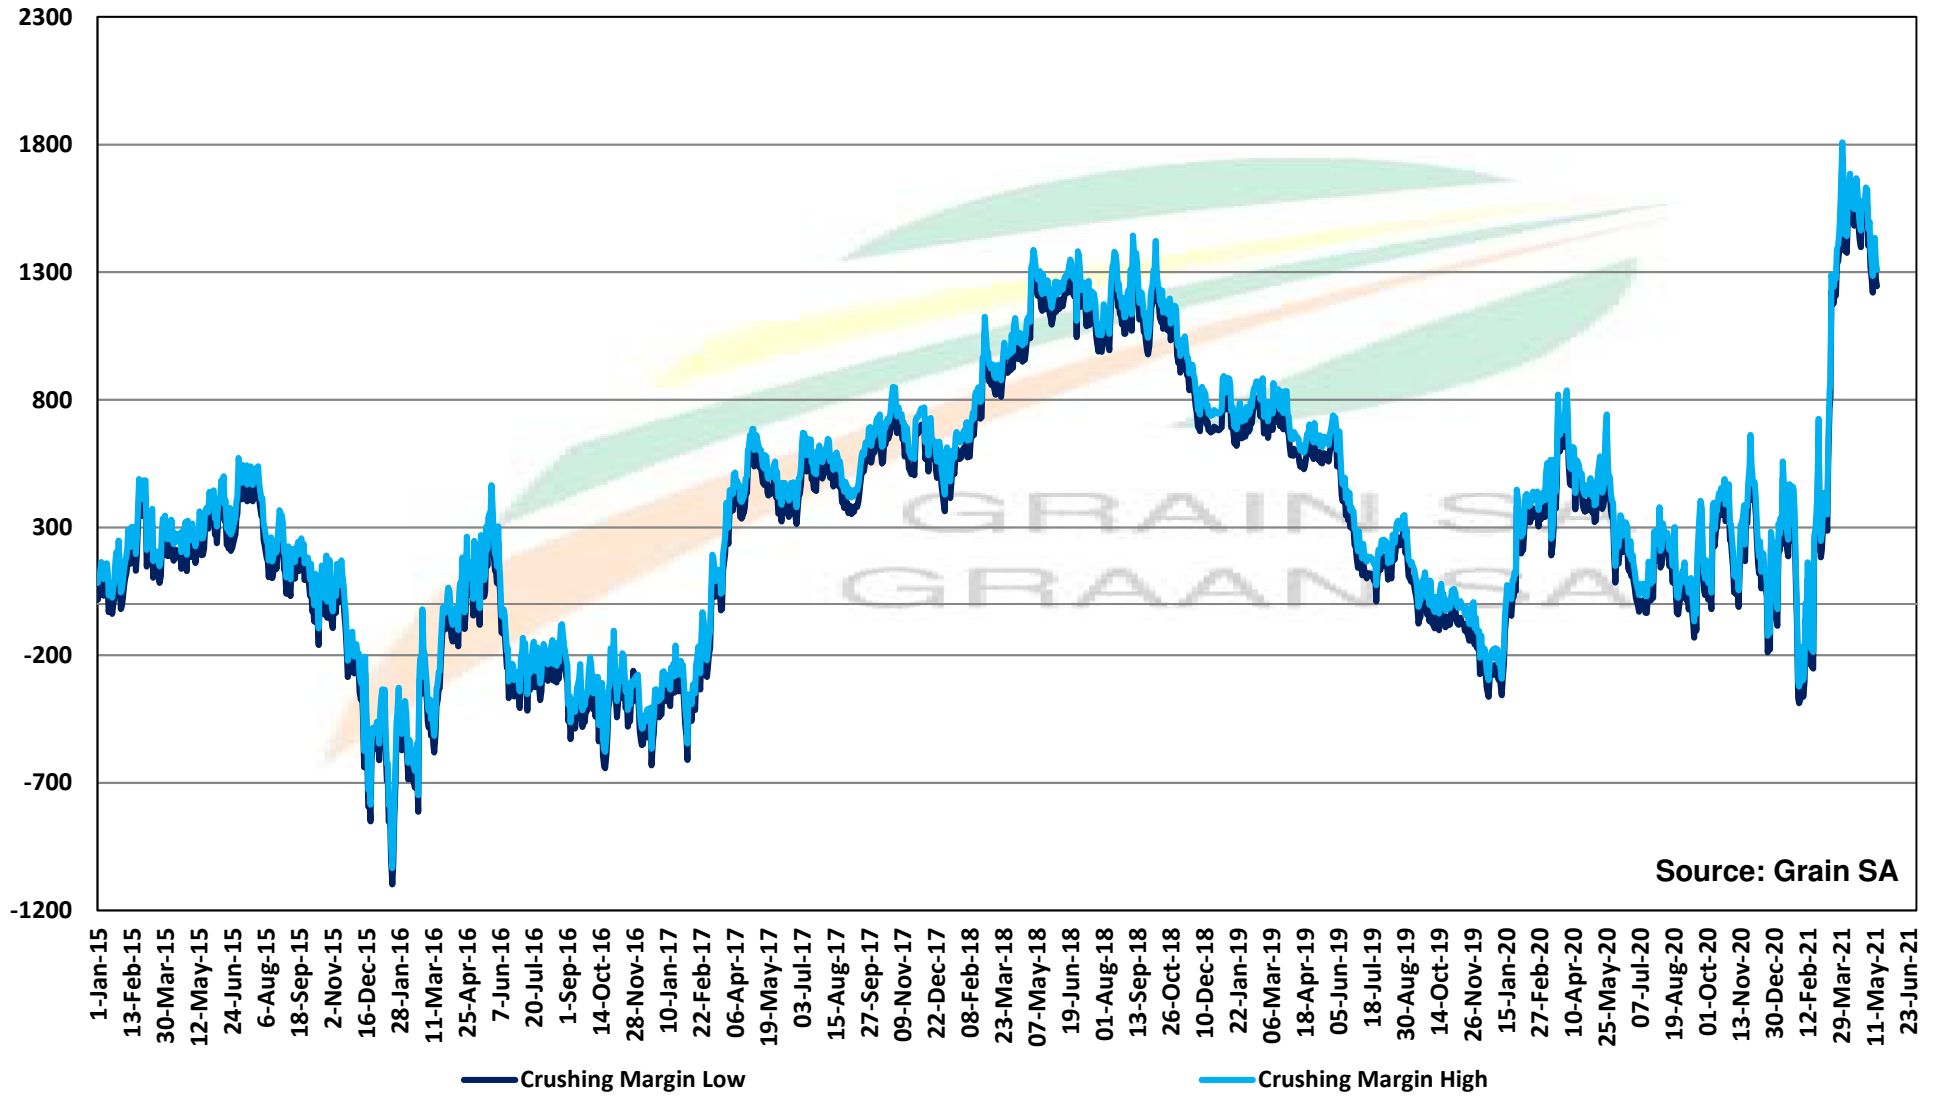

PRICES OF SOYBEAN CRUSHING MARGIN PRYSE VAN SOJABOON PERSMARGE

Source: Grain SA