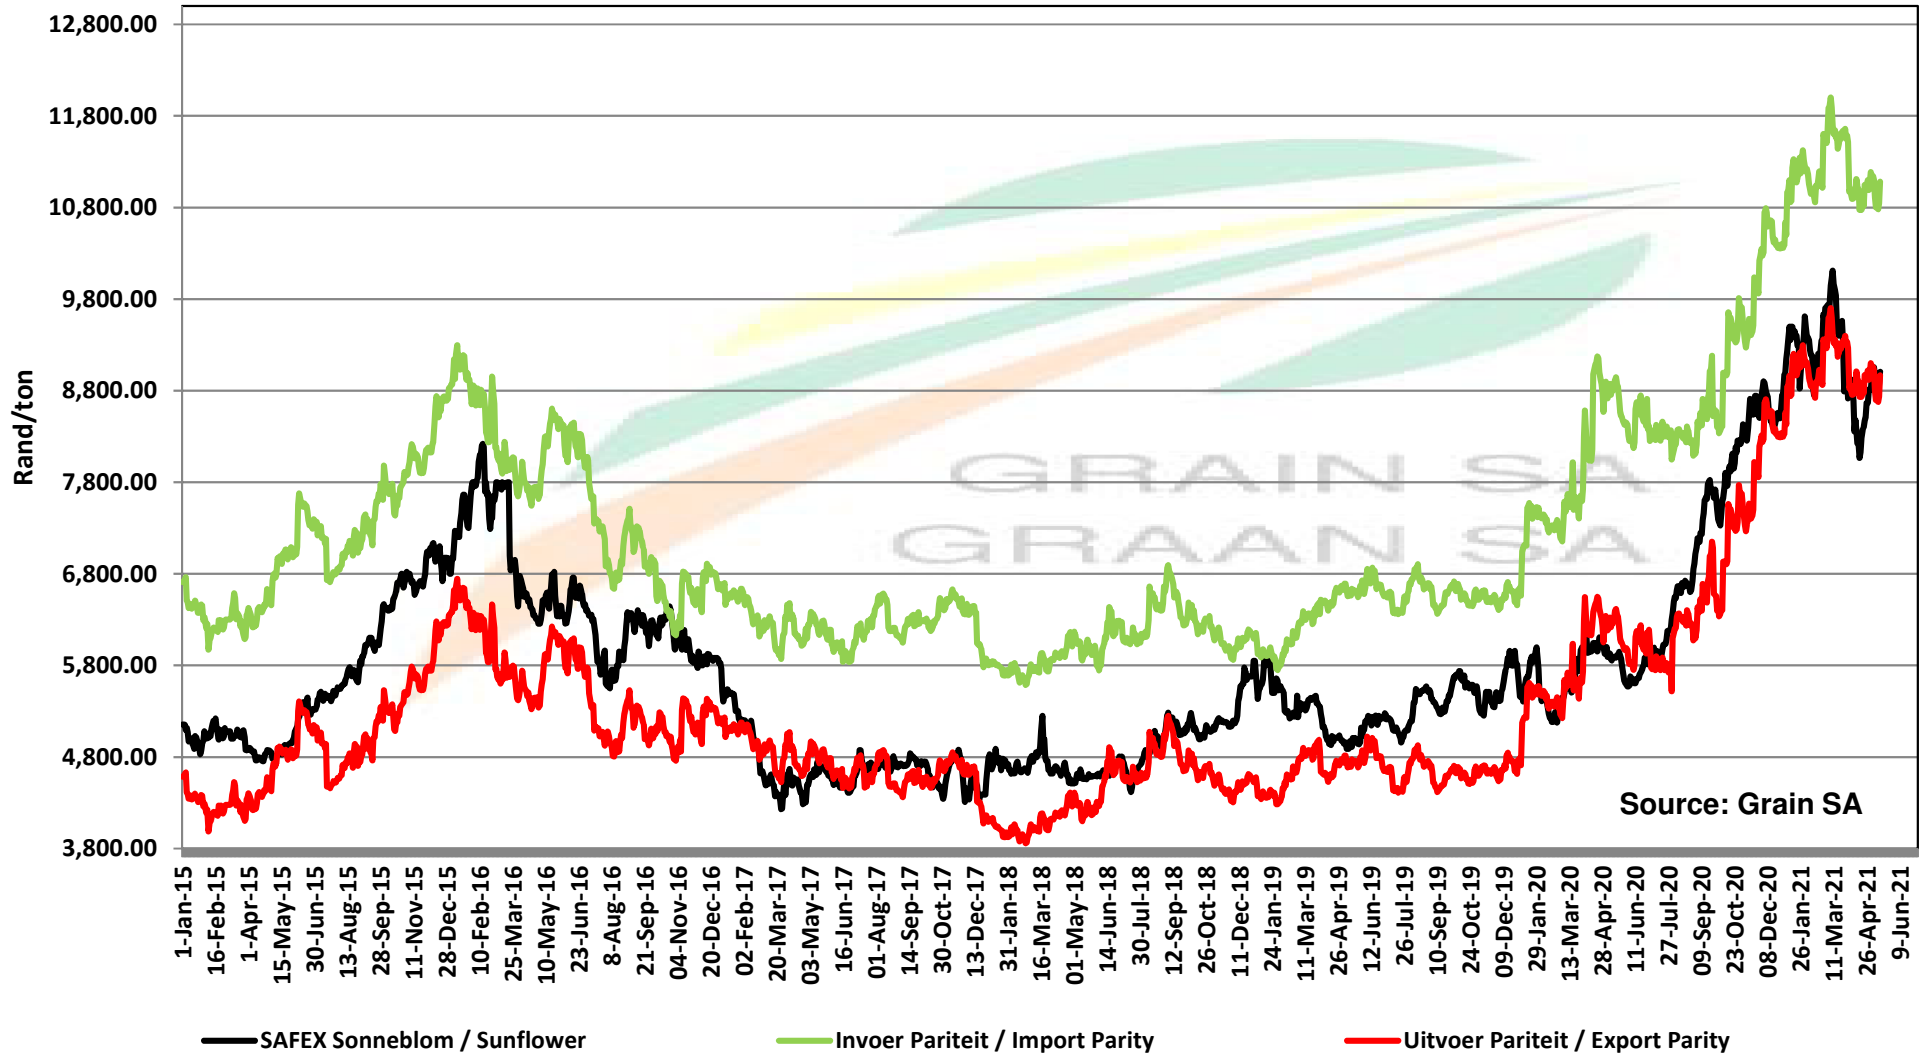

PRICES OF EU SUNFLOWER SEED DELIVERED IN RANDFONTEIN PRYSE VAN EU SONNEBLOMSAAD GELEWER IN RANDFONTEIN

PRICES OF EU SUNFLOWER SEED DELIVERED IN RANDFONTEIN

PRYSE VAN EU SONNEBLOMSAAD GELEWER IN RANDFONTEIN