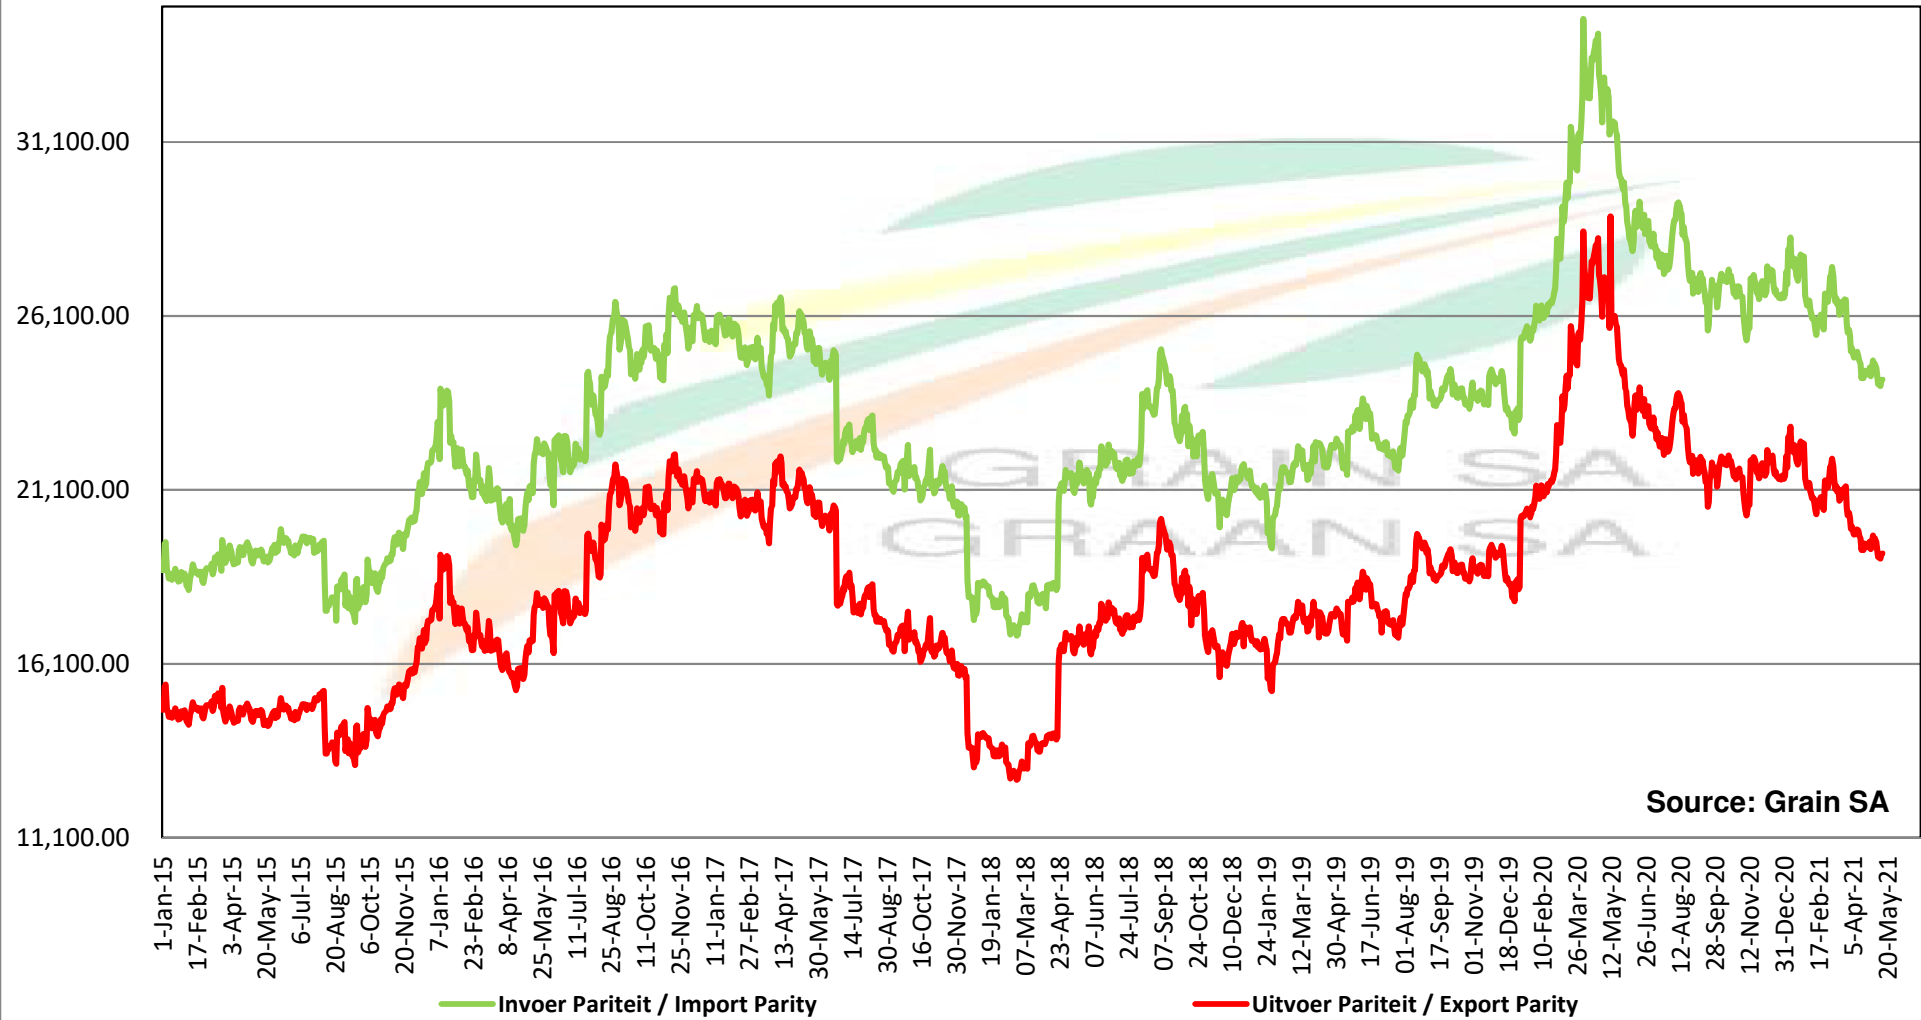

PRICES OF DERIVED SOYBEAN DELIVERED IN RANDFONTEIN PRYSE VAN AFGELEIDE SOJABONE GELEWER IN RANDFONTEIN

Source: Grain SA

PRICES OF SOYBEAN CRUSHING MARGIN PRYSE VAN SOJABOON PERSMARGE

Source: Grain SA

PRICES OF BRAZILIAN SOYBEAN DELIVERED IN RANDFONTEIN PRYSE VAN BRASILIAANSE SOJABONE GELEWER IN RANDFONTEIN

Source: Grain

Prices of Canola in the South Cape (Swellendam)
 Canolapryse in die Suid-Kaap (Swellendam)

Source: Grain SA

- GSA Derived Rapeseed Price - S/Cape (Milldoor)
- Canola Milldoor Price SOILL
- SOIL Final Producer Price SOILL
- SOIL Minimum Producer Price SOILL
- EU Import Par/S Cape
- EU Export par/S Cape

PRICES OF PROCESSED AND GRADED USA CHOICE GRADE GROUNDNUTS (40/50) (RANDFONTEIN)
 PRYSE VAN UITGEDOP EN GESORTEERDE VSA KEURGRAAD GRONDBONE MET 'N PITGROOTTE VAN 40/50
 pitgrootte (RANDFONTEIN)

Source: Grain SA