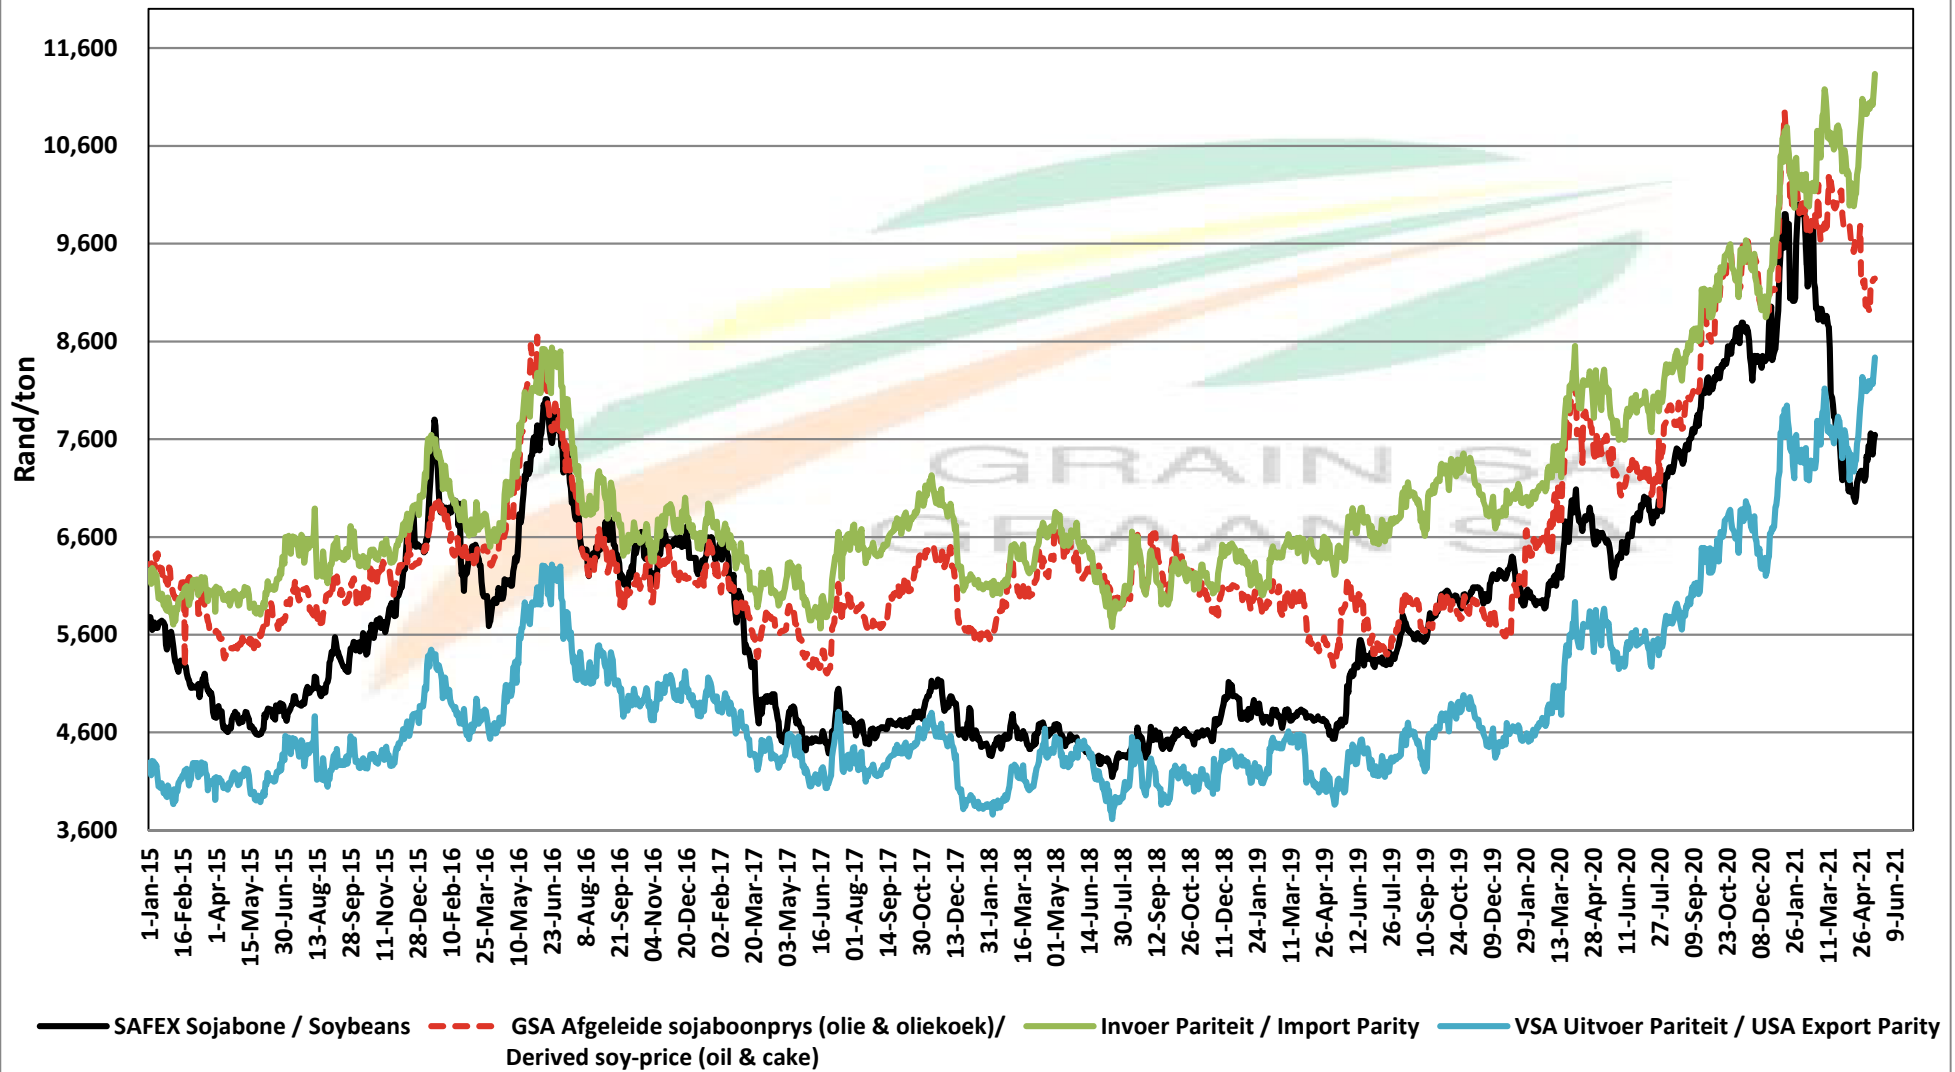

PRICES OF DERIVED SOYBEAN DELIVERED IN RANDFONTEIN PRYSE VAN AFGELEIDE SOJABONE GELEWER IN RANDFONTEIN

Source: Grain SA