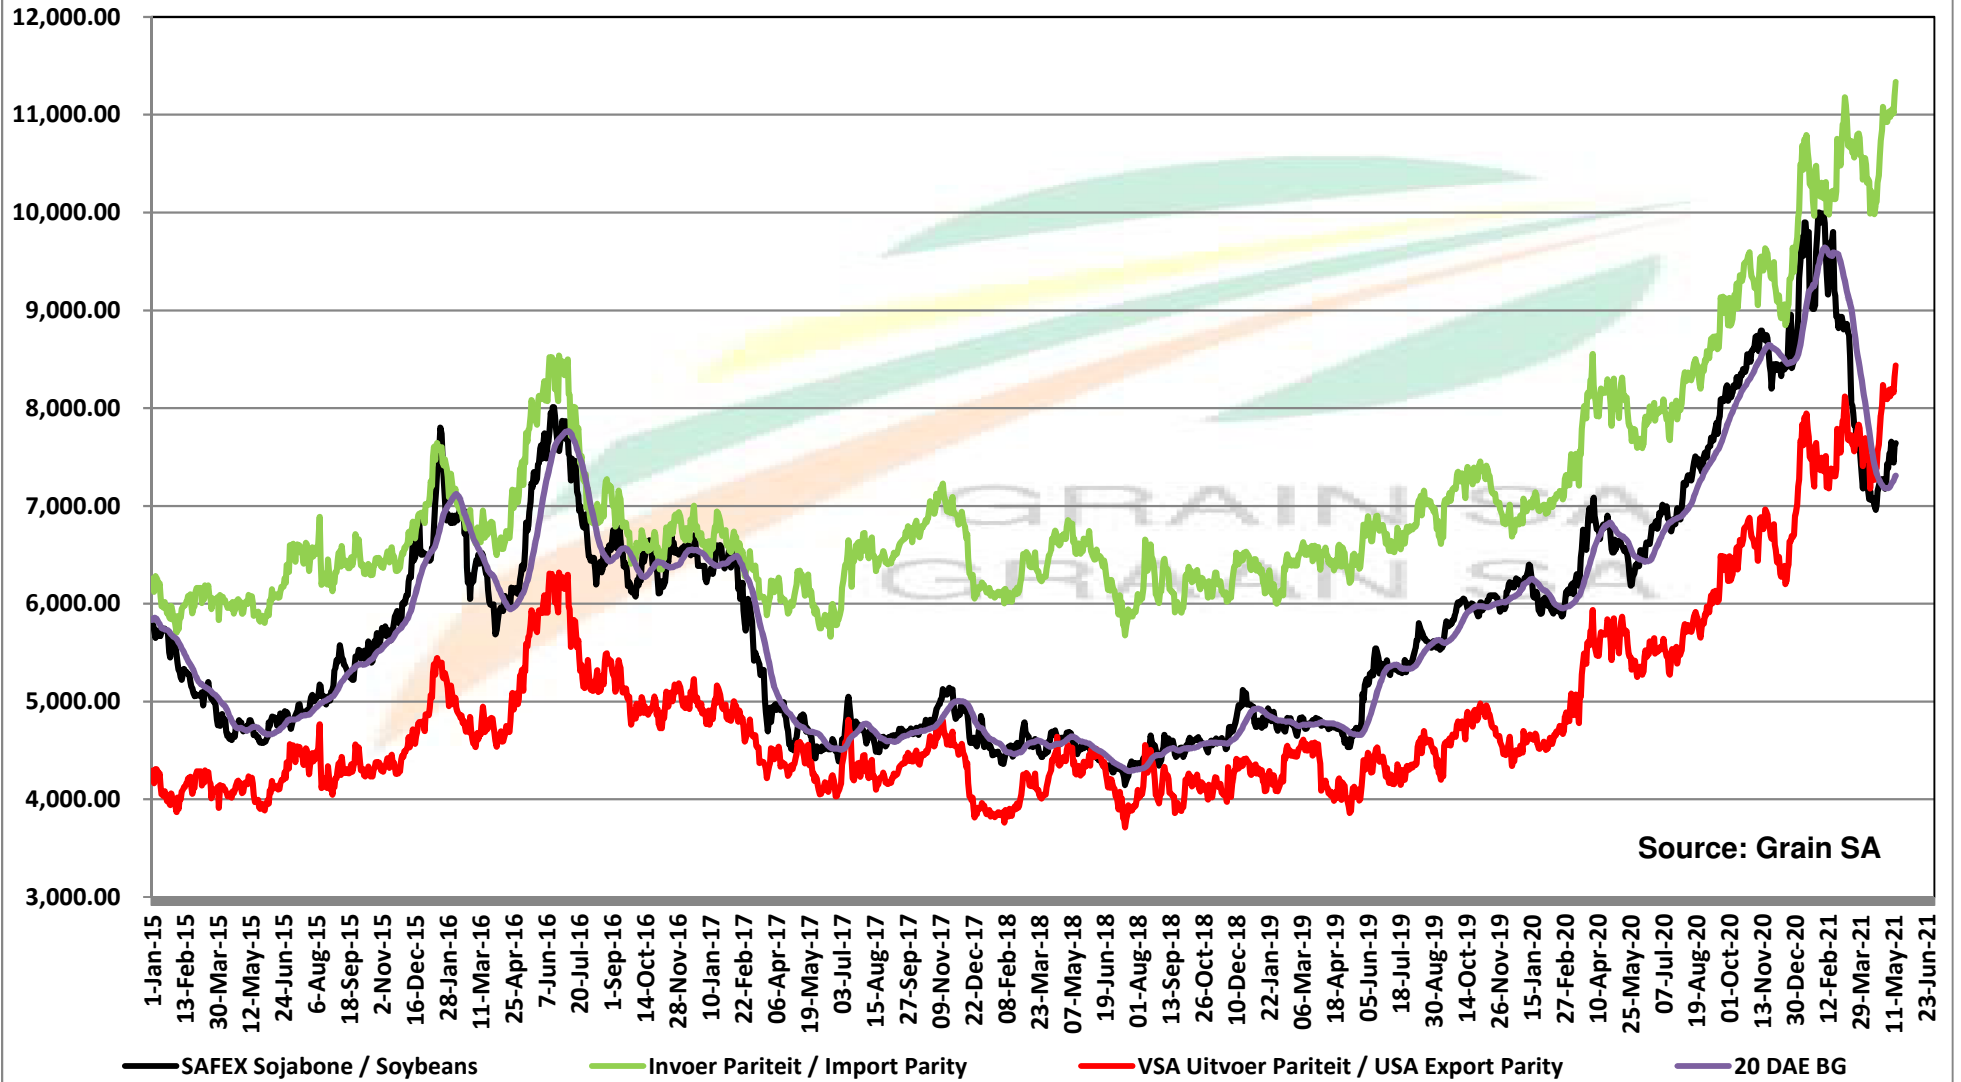

PRICES OF SOYBEAN SEED DELIVERED IN RANDFONTEIN PRYSE VAN SOJABOONSAAD GELEWER IN RANDFONTEIN