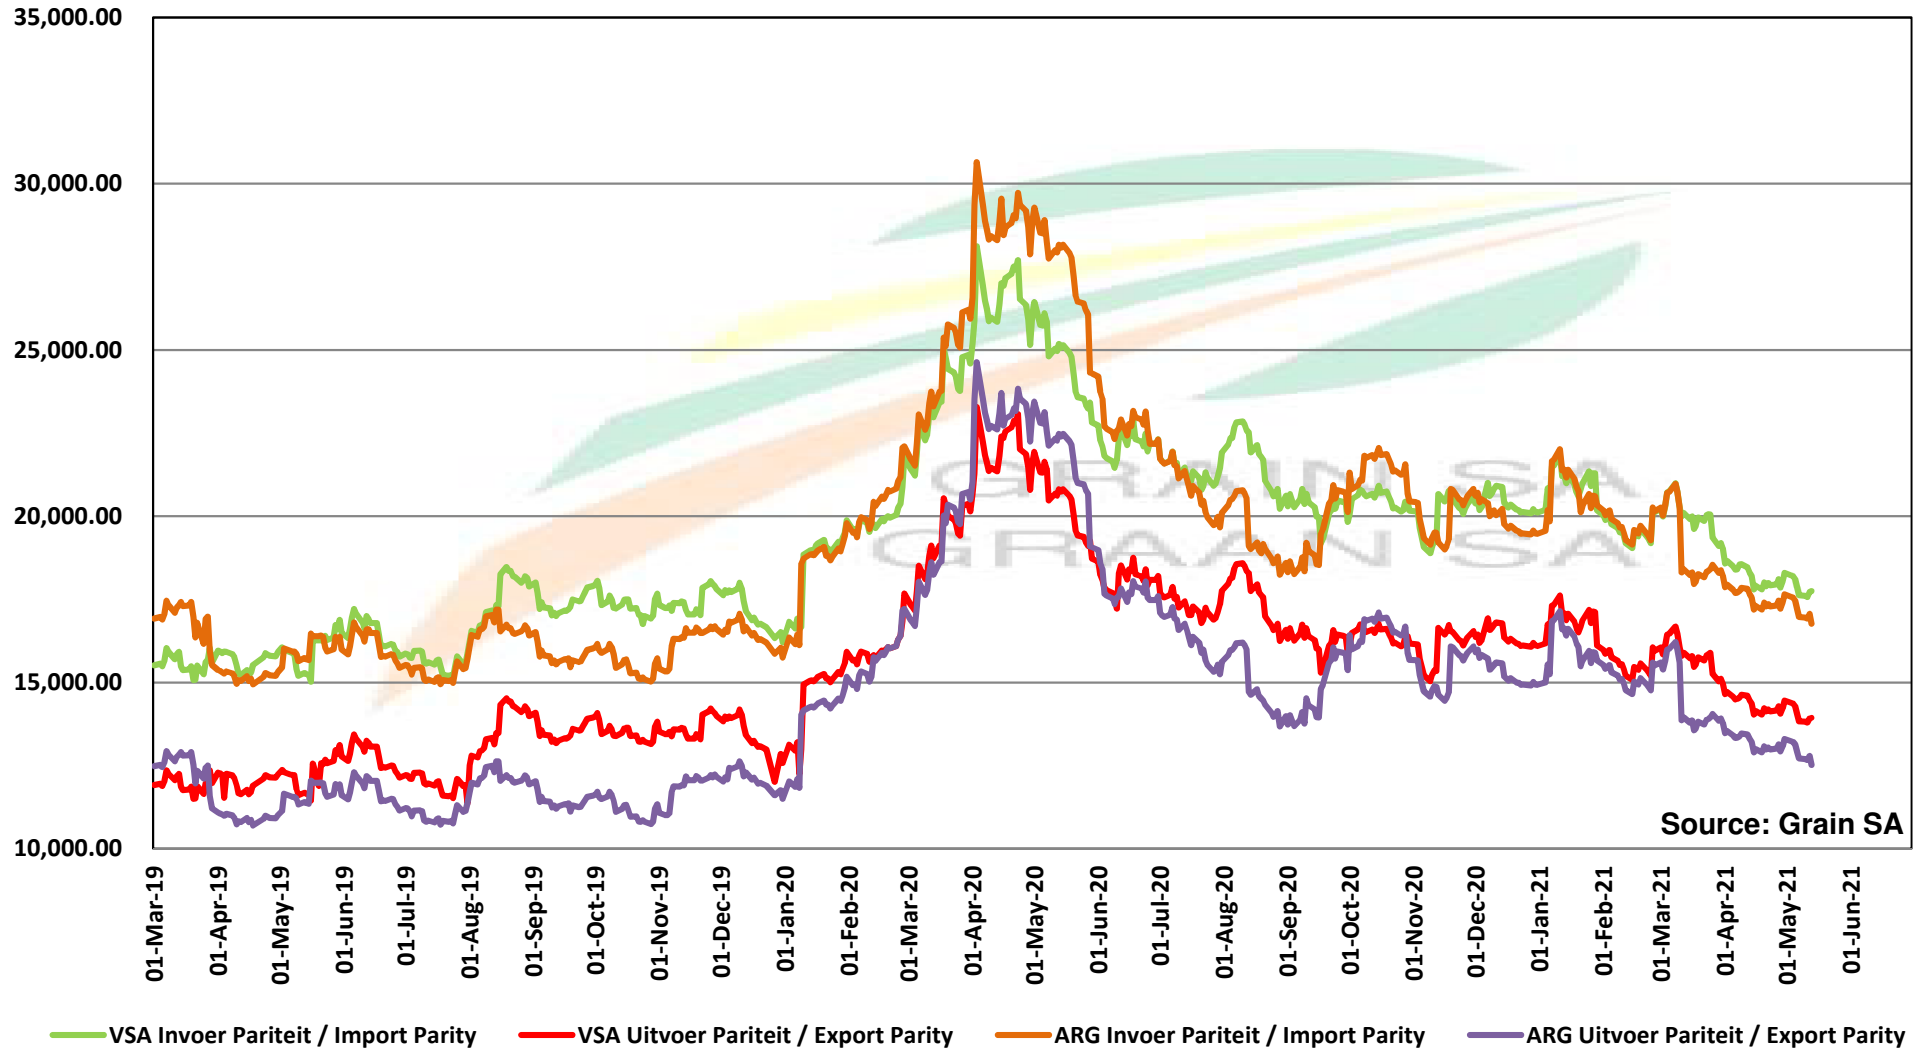

PRODUCER PARITY PRICES OF PROCESSED AND GRADED CHOICE GRADE GROUNDNUTS (40/50)
PRODSENTE PARITEITSPRYSE VAN UITGEDOPE EN GESORTEERDE KEURGRAAD GRONDBONE MET
'N PITGROOTTE VAN 40/50