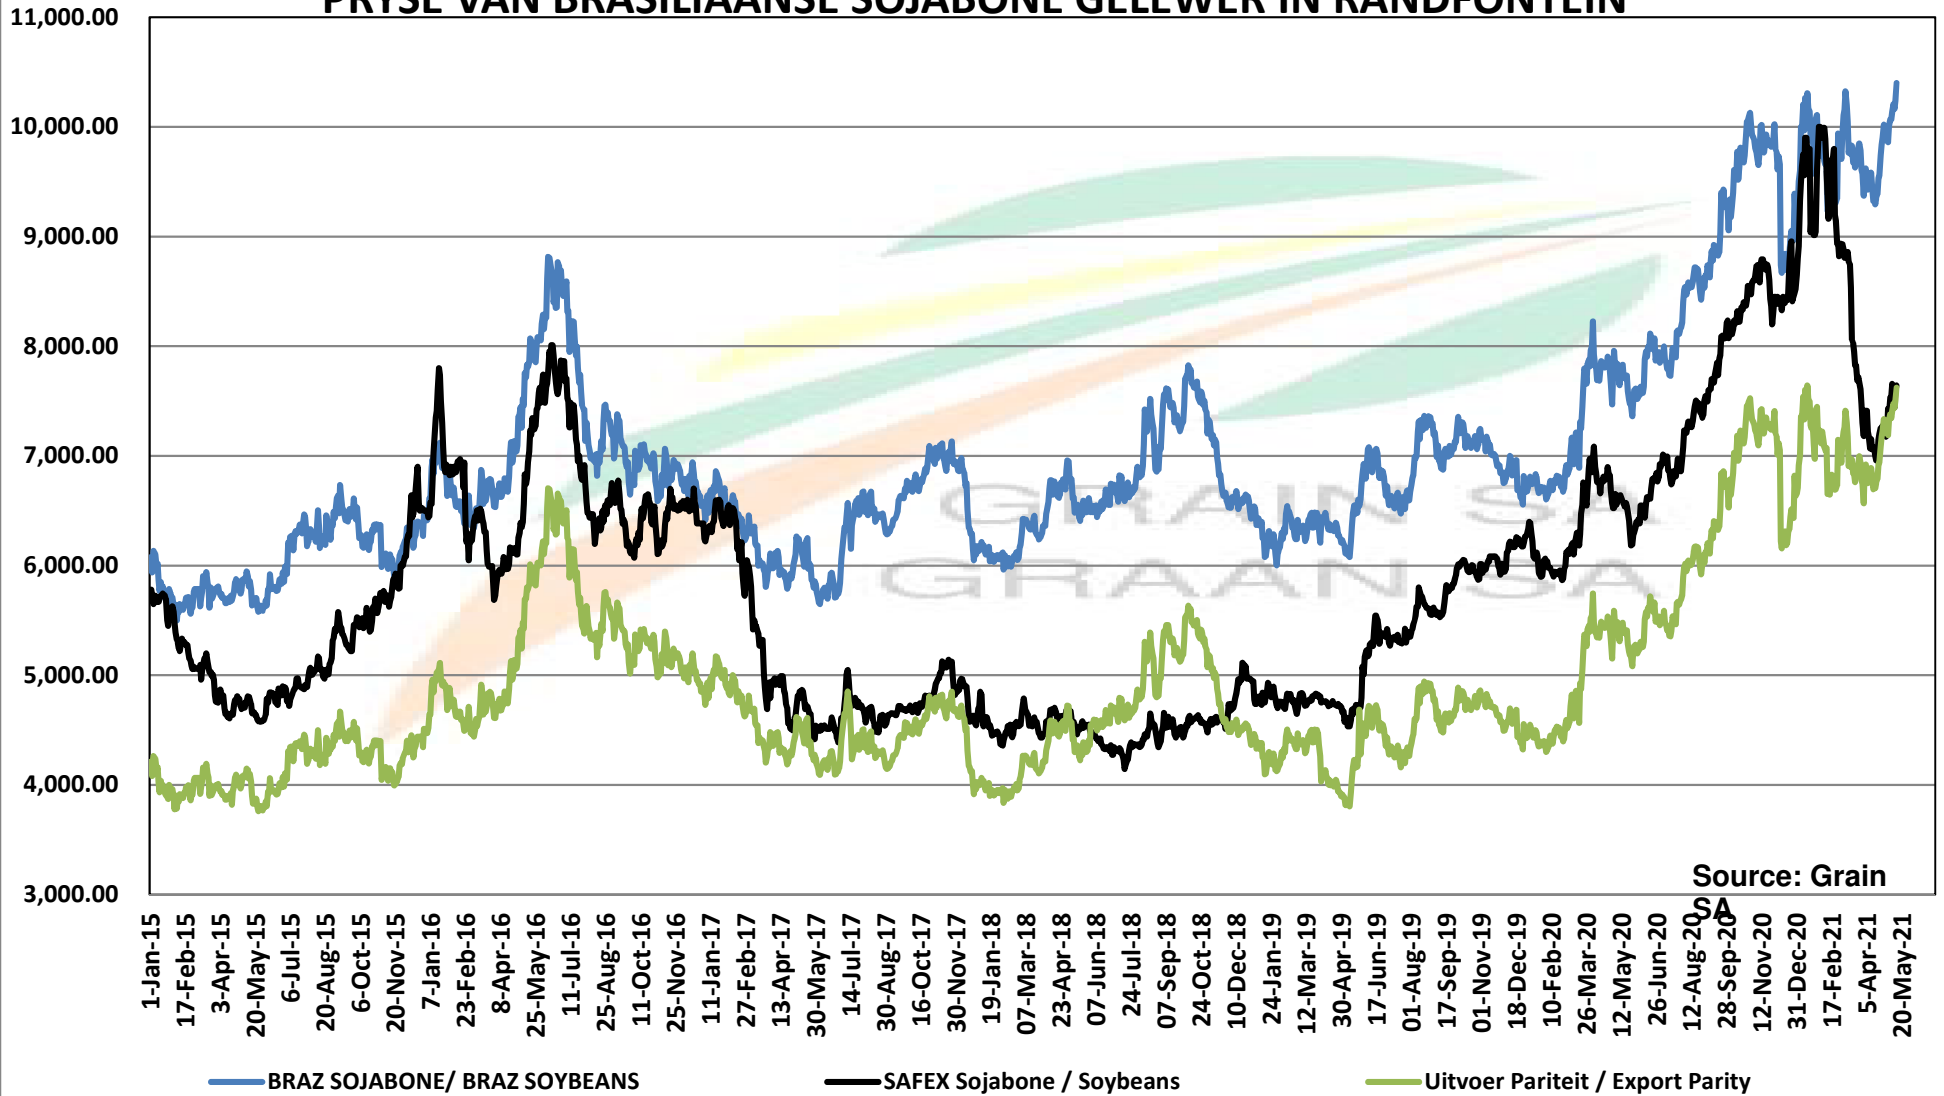

PRICES OF DERIVED SOYBEAN DELIVERED IN RANDFONTEIN PRYSE VAN AFGELEIDE SOJABONE GELEWER IN RANDFONTEIN

Source: Grain SA

PRICES OF SOYBEAN CRUSHING MARGIN PRYSE VAN SOJABOON PERSMARGE

Source: Grain SA

PRICES OF BRAZILIAN SOYBEAN DELIVERED IN RANDFONTEIN PRYSE VAN BRASILIAANSE SOJABONE GELEWER IN RANDFONTEIN