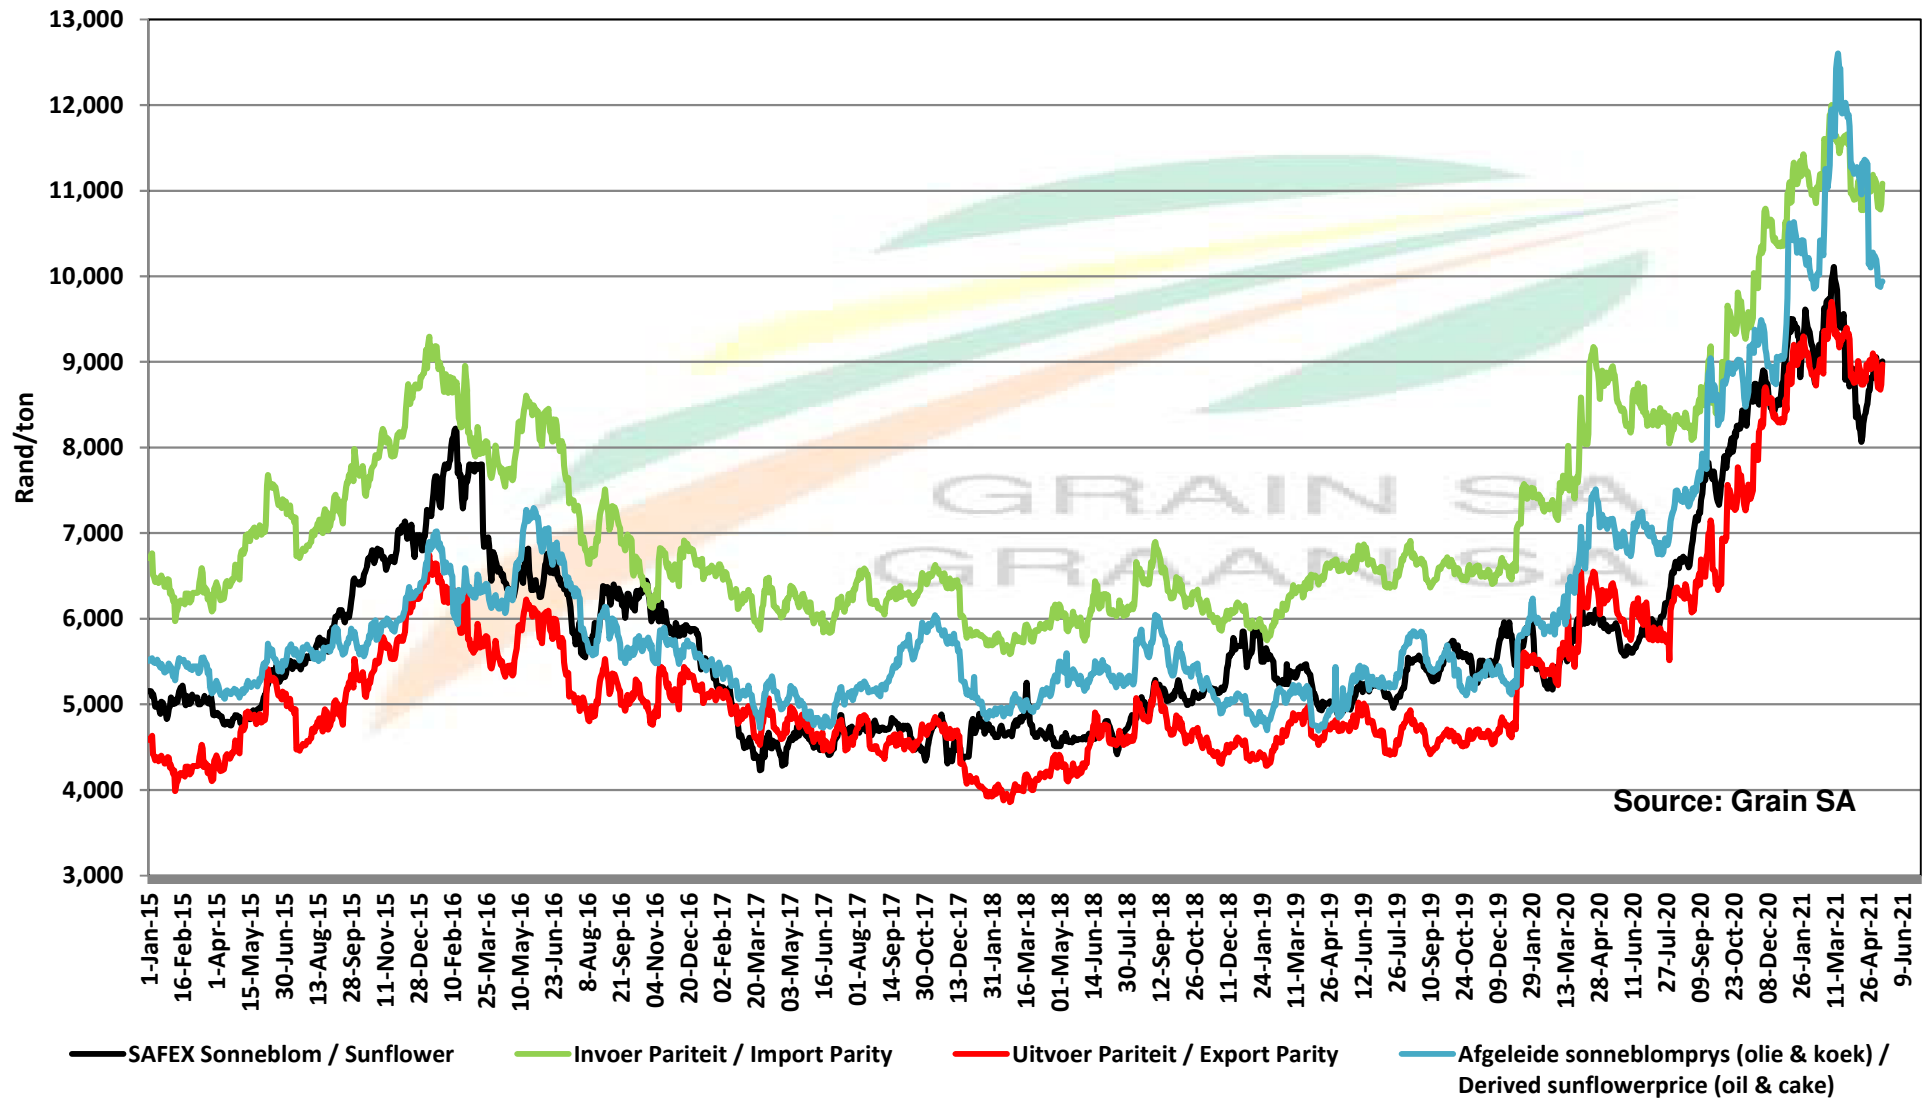

PRICES OF EU SUNFLOWER SEED DELIVERED IN RANDFONTEIN PRYSE VAN EU SONNEBLOMSAAD GELEWER IN RANDFONTEIN

PRICES OF EU SUNFLOWER SEED DELIVERED IN RANDFONTEIN

PRYSE VAN EU SONNEBLOMSAAD GELEWER IN RANDFONTEIN