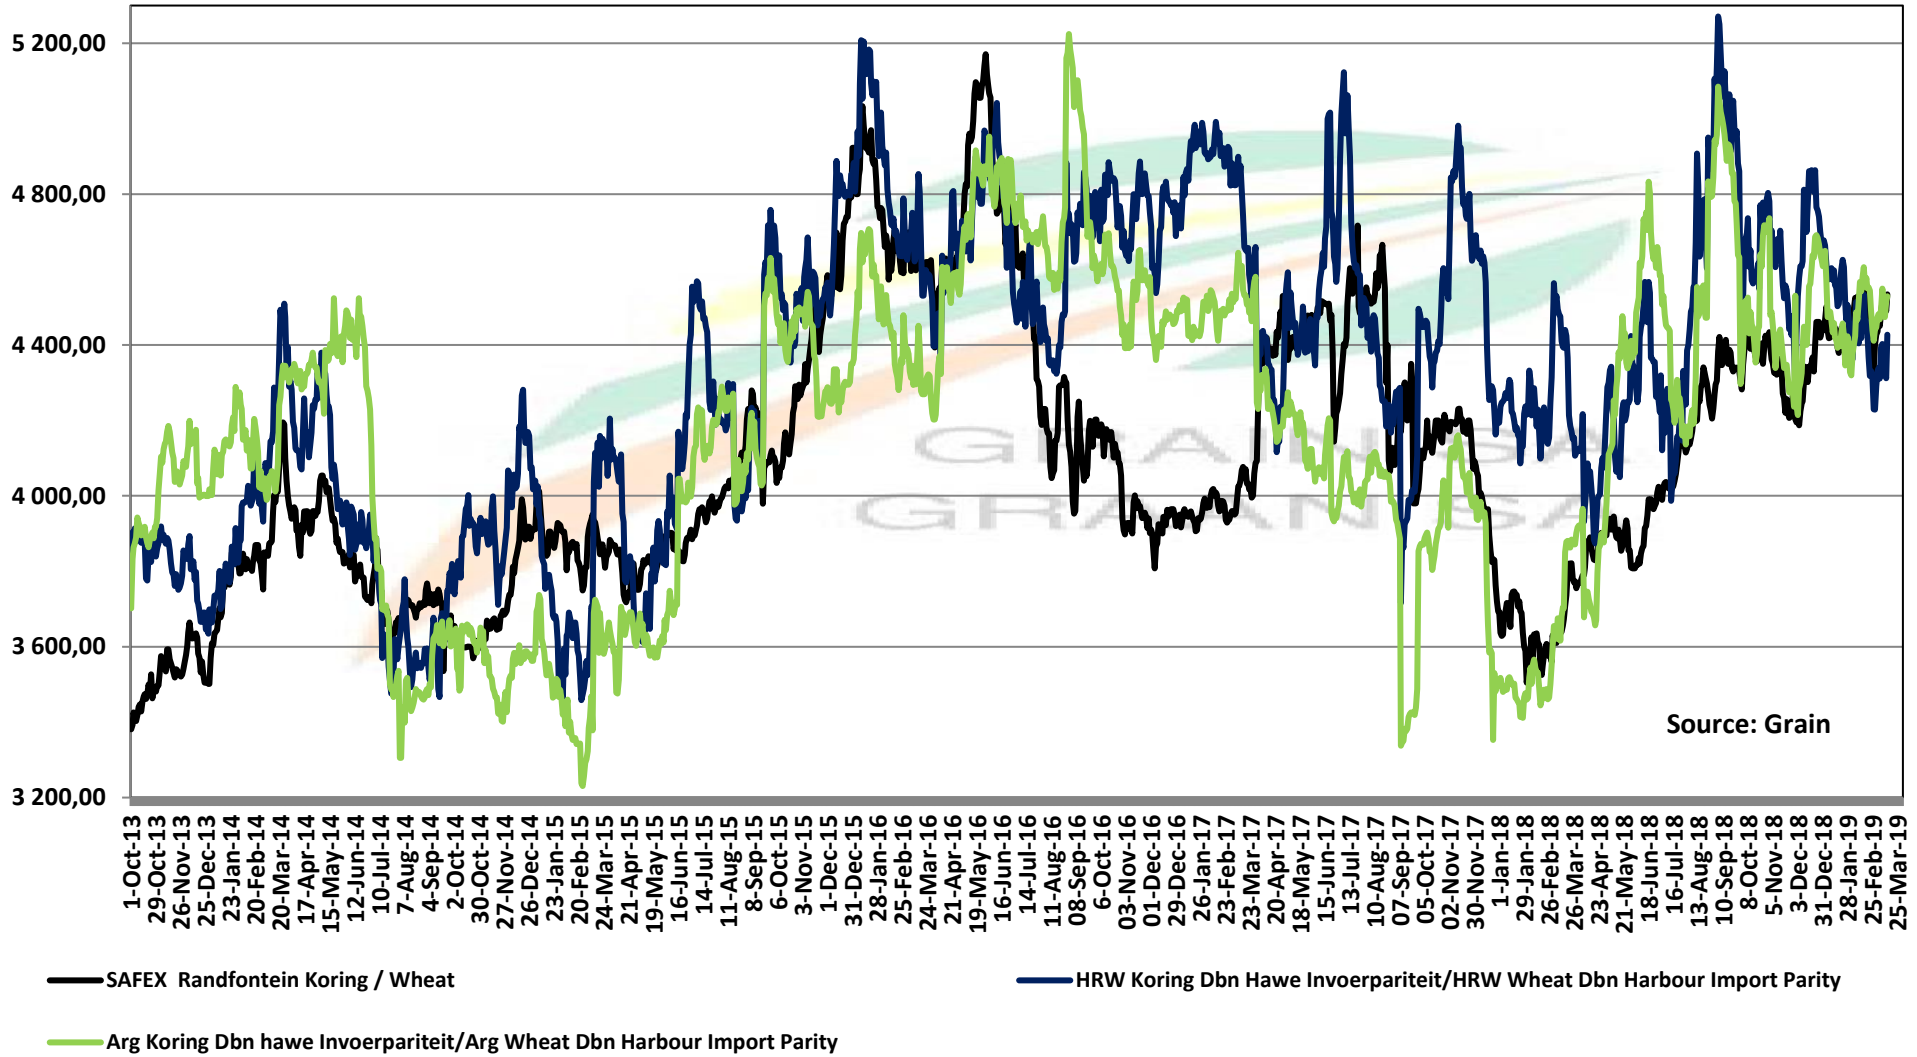

PRICES OF WHEAT DELIVERED IN DURBAN HARBOUR PRYSE VAN KORING VIR LEWERING IN DURBAN HAWE