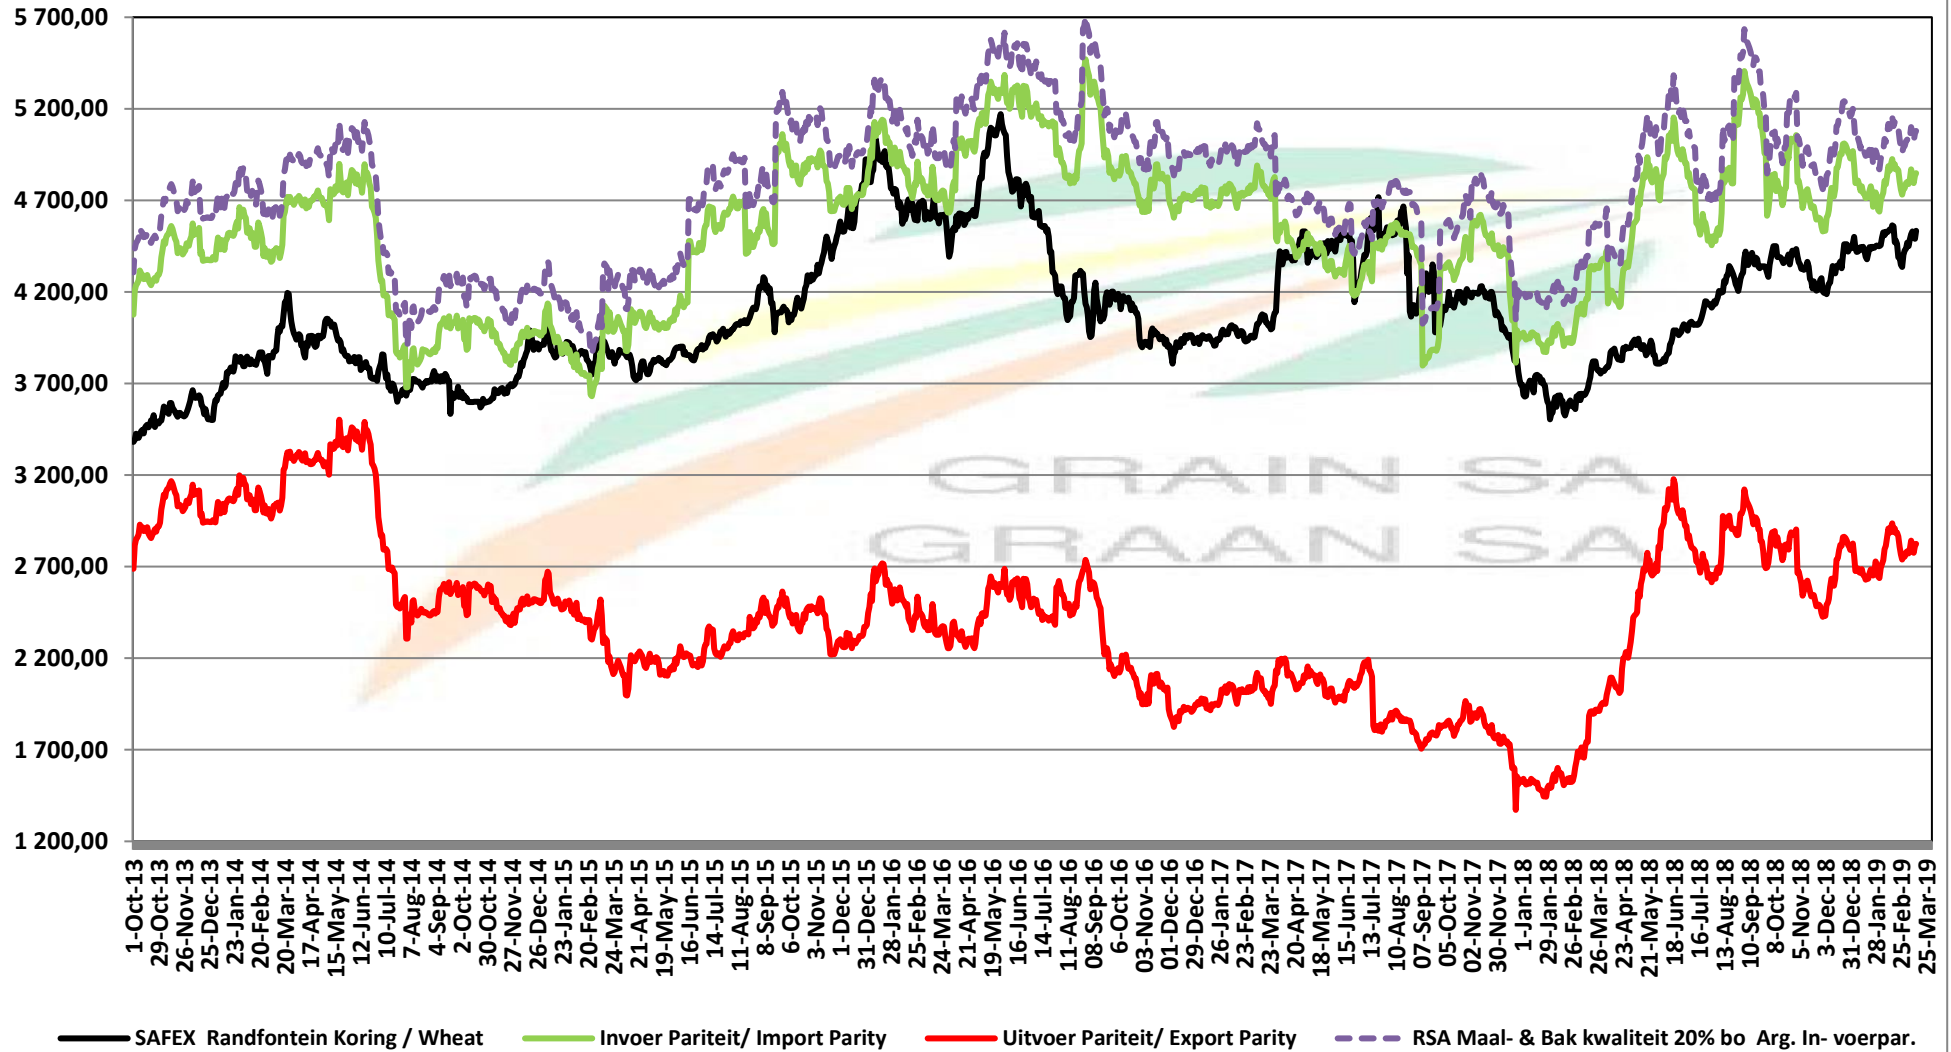

PRICES OF SOUTH AFRICAN AND USA WHEAT DELIVERED IN RANDFONTEIN

PRYSE VAN SUID AFRIKAANSE EN VSA KORING GELEWER IN RANDFONTEIN

Source: Grain SA