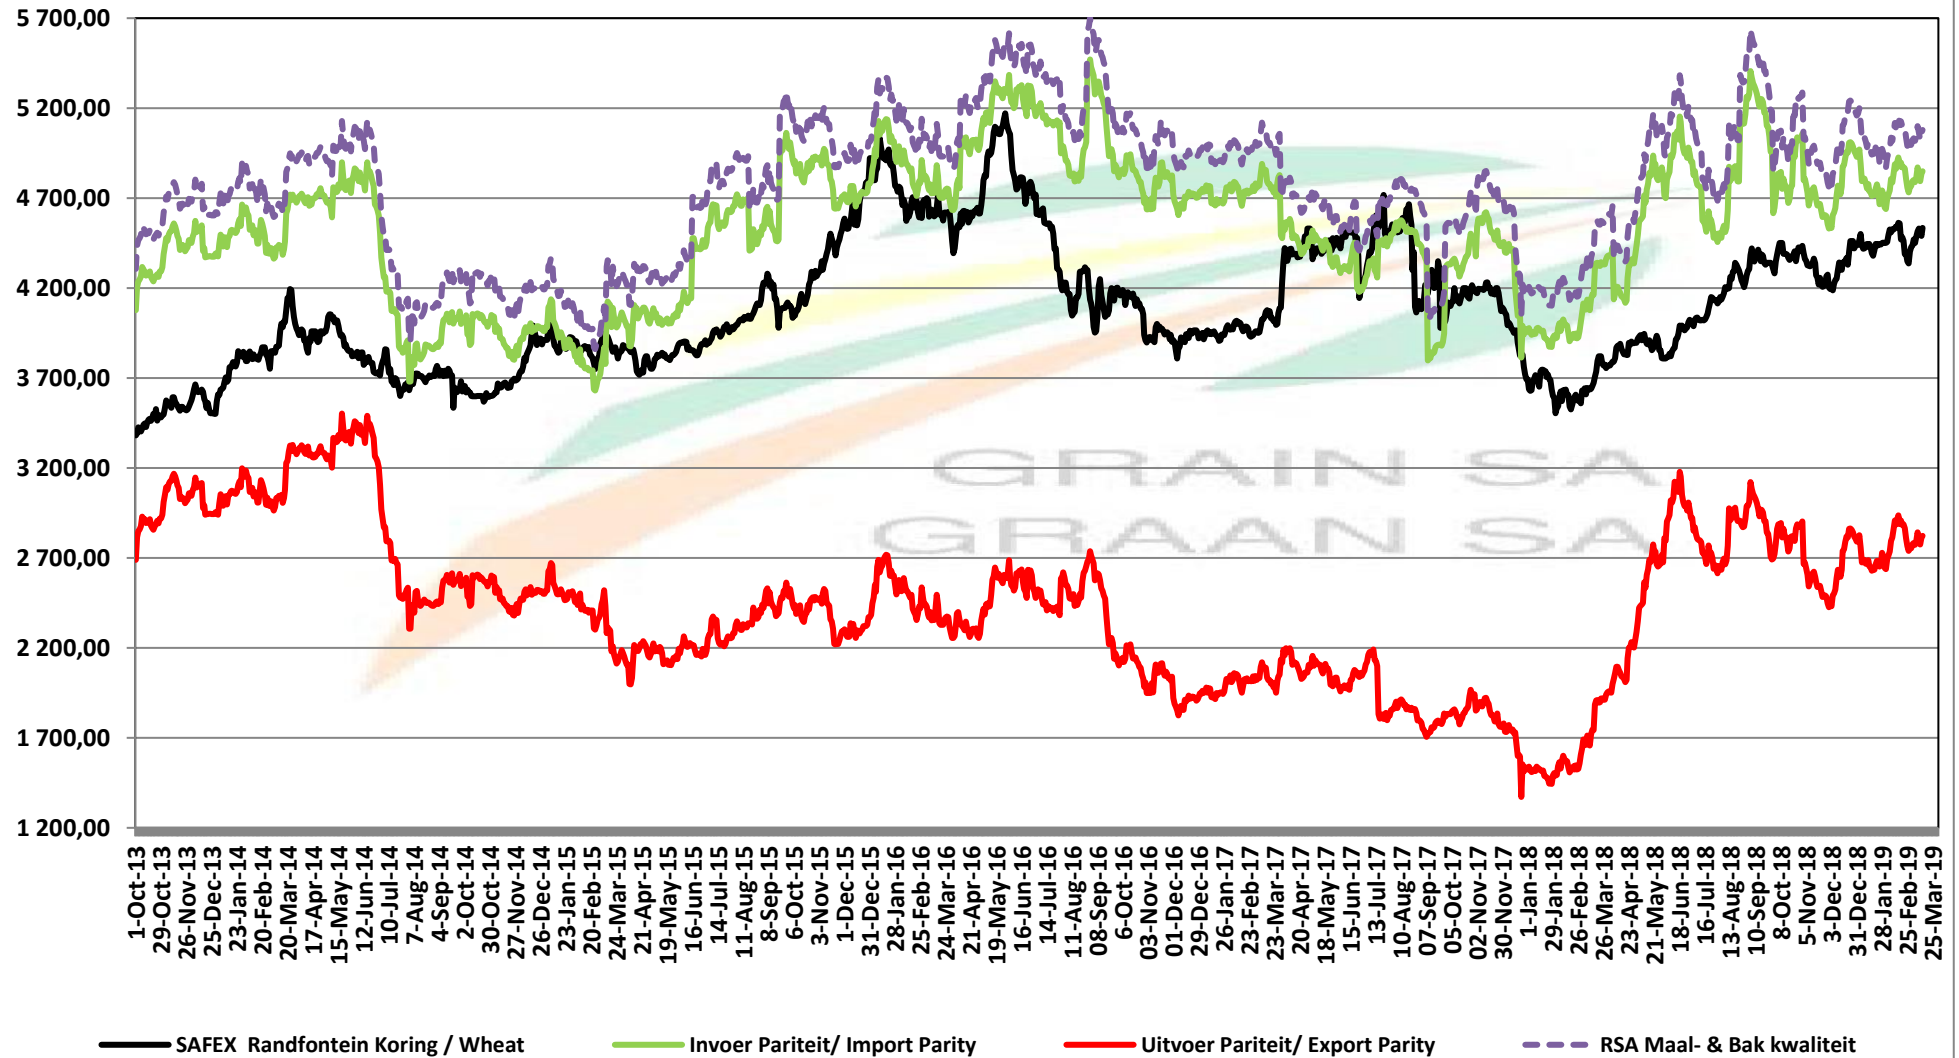

# PRICES OF RSA AND ARGENTINE WHEAT DELIVERED IN RANDFONTEIN

## PRYSE VAN RSA EN ARGENTYNSE KORING GELEWER IN RANDFONTEIN

Source: Grain SA