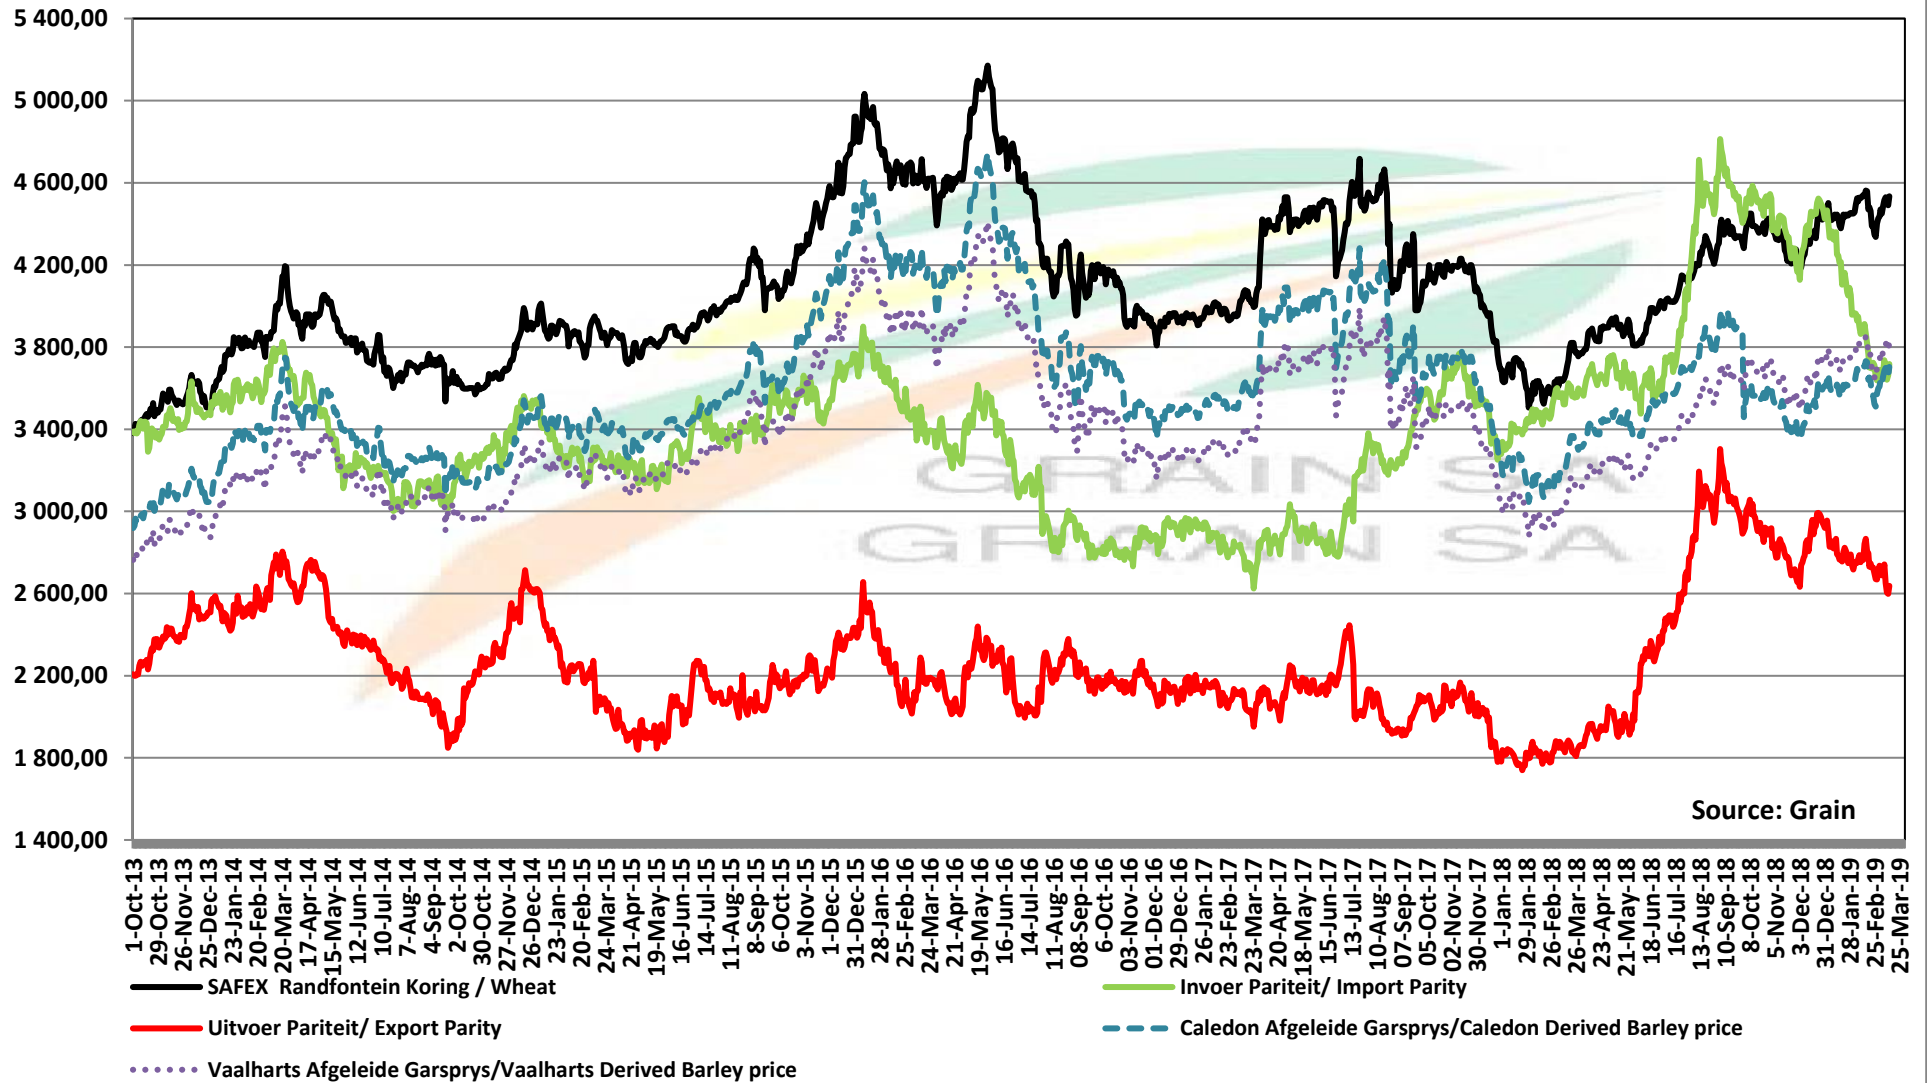

PRICES OF BARLEY DELIVERED IN RANDFONTEIN

PRYSE VAN GARS GELEWER IN RANDFONTEIN