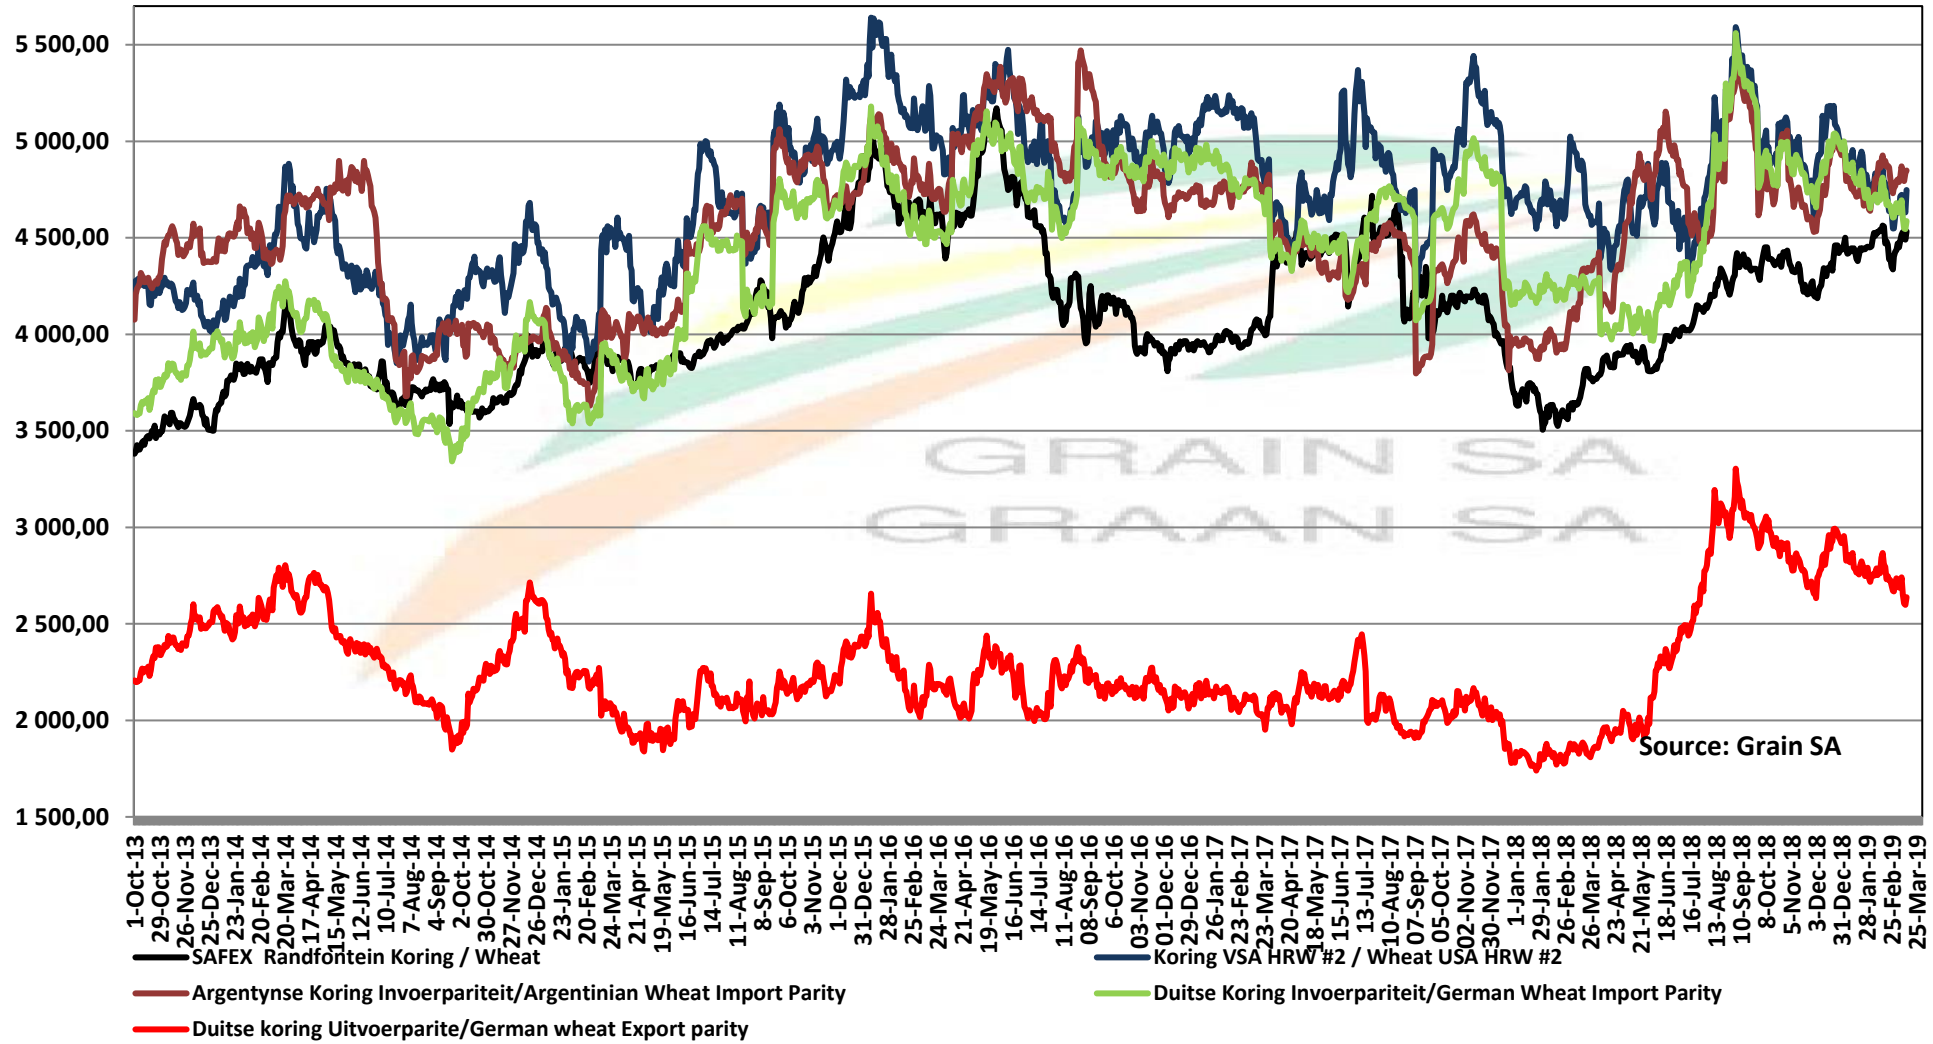

PRICES OF WHEAT DELIVERED IN RANDFONTEIN PRYSE VAN KORING GELEWER IN RANDFONTEIN