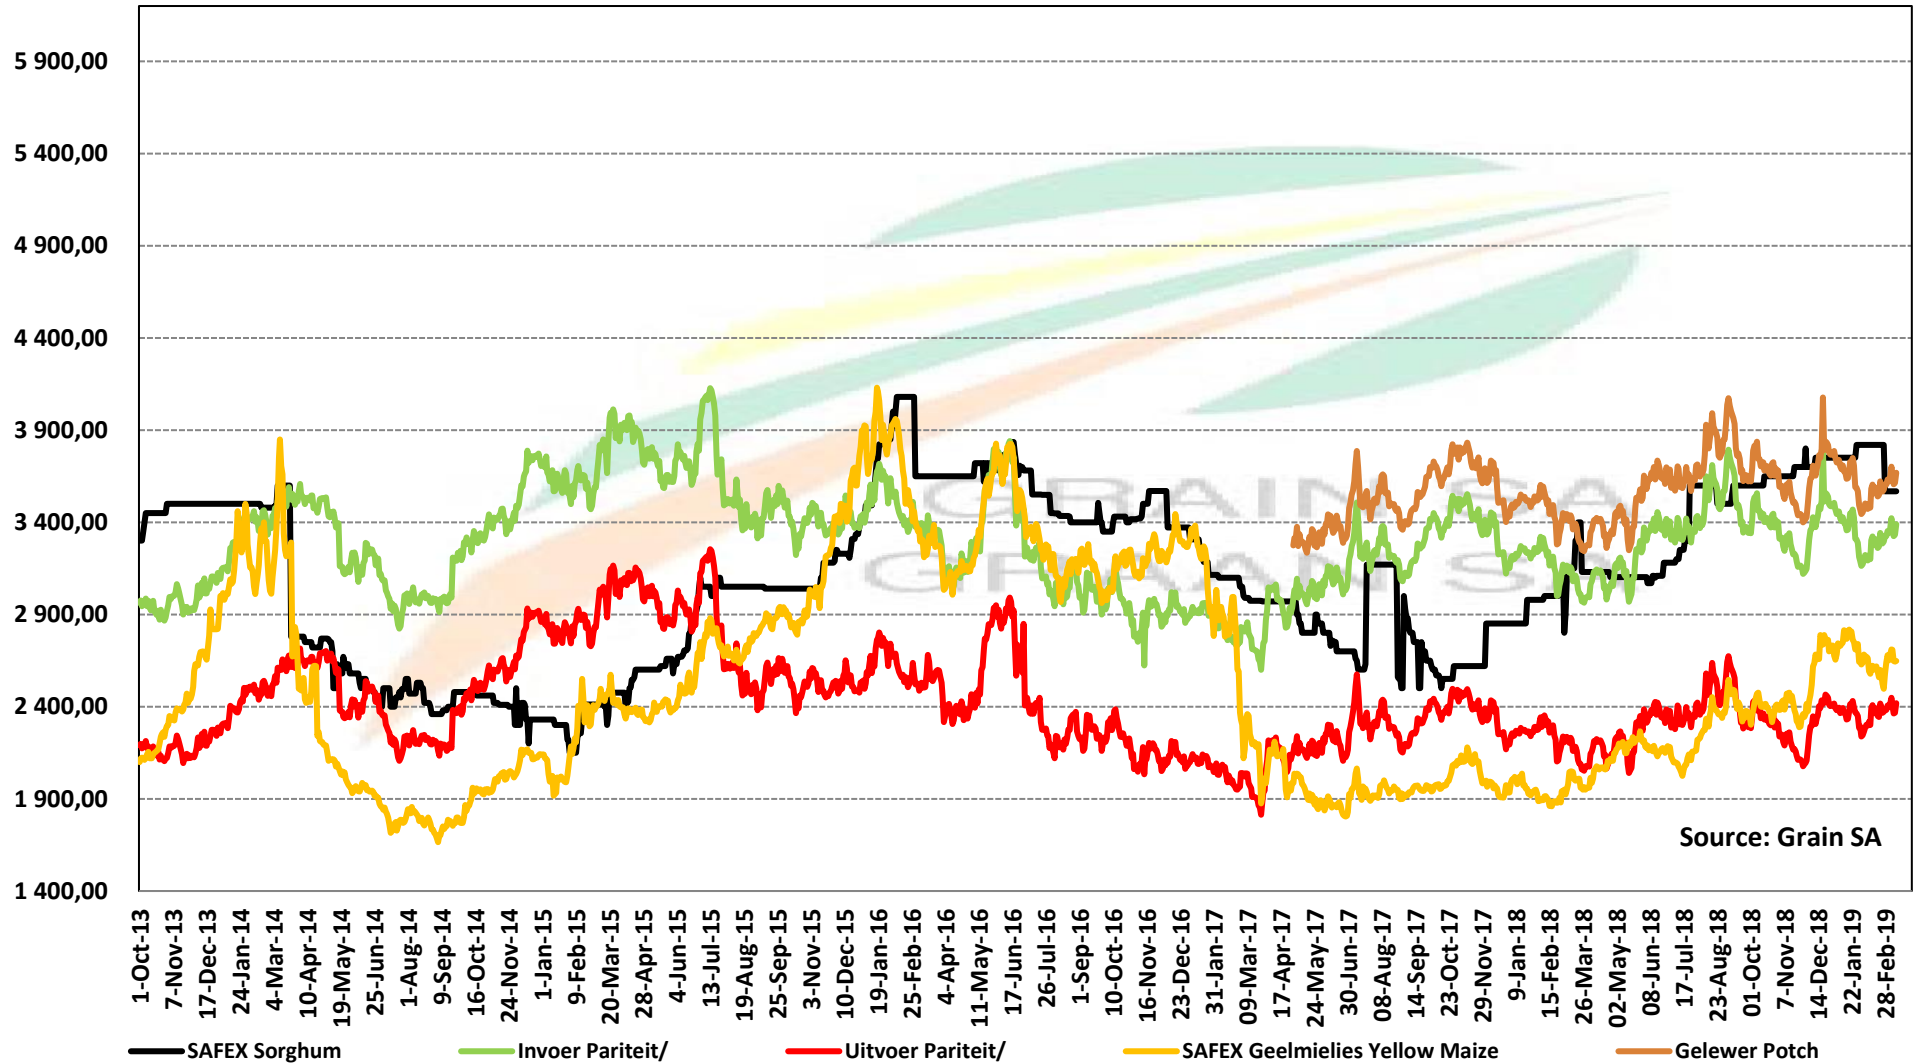

PRICES OF USA SORGHUM DELIVERED IN RANDFONTEIN

PRYSE VAN VSA SORGHUM GELEWER IN RANDFONTEIN

***PRICES OF USA WHITE MAIZE DELIVERED IN RANDFONTEIN**
***PRYSE VAN VSA WITMIELIES GELEWER IN RANDFONTEIN**

PRICES OF USA YELLOW MAIZE DELIVERED IN RANDFONTEIN

PRYSE VAN VSA GEELMIELIES GELEWER IN RANDFONTEIN

Source: Grain SA

- ARG GEELMIELIES/ ARG YELLOW MAIZE
- SAFEX Geelmielies Yellow Maize
- Invoer Pariteit/ Import Parity
- - - 20 Day MA 20 day moving average price
- Uitvoer Pariteit/ Export Parity
- Oos-Vrystaat basis Uitvoer Pariteit/ Export Parity