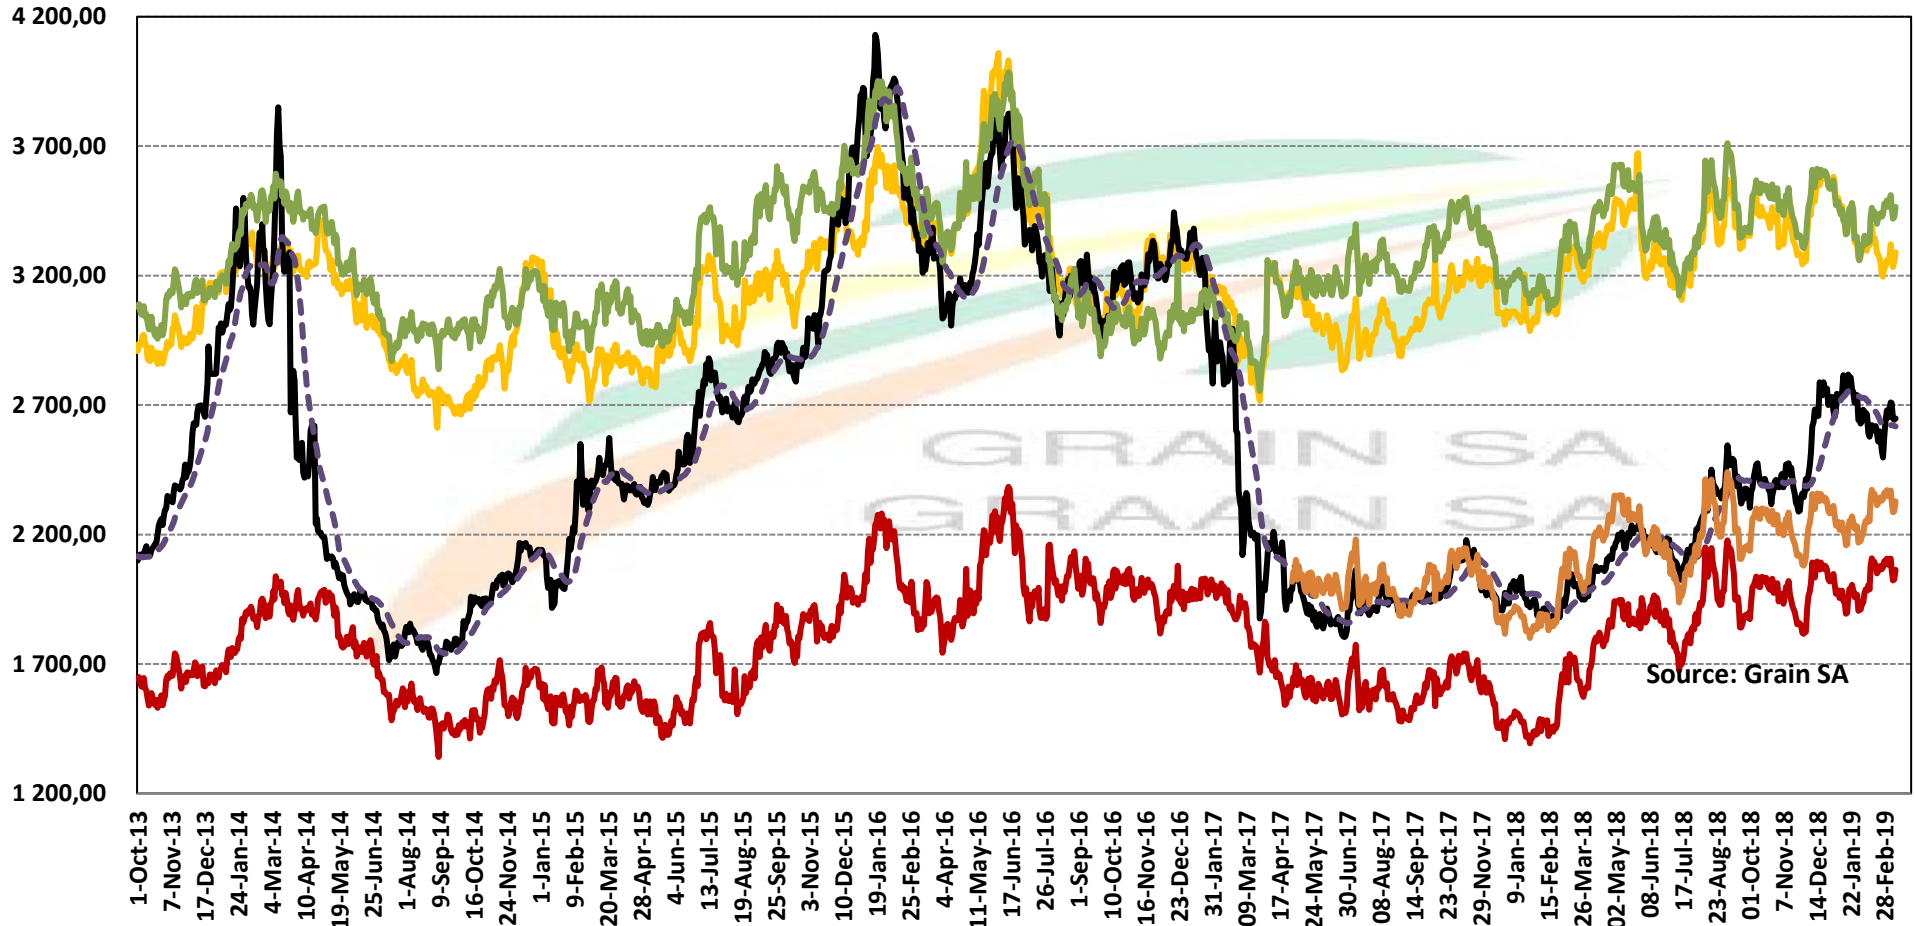

PRICES OF USA SORGHUM DELIVERED IN RANDFONTEIN

PRYSE VAN VSA SORGHUM GELEWER IN RANDFONTEIN

***PRICES OF USA WHITE MAIZE DELIVERED IN RANDFONTEIN**
***PRYSE VAN VSA WITMIELIES GELEWER IN RANDFONTEIN**

PRICES OF USA YELLOW MAIZE DELIVERED IN RANDFONTEIN

PRYSE VAN VSA GEELMIELIES GELEWER IN RANDFONTEIN

Source: Grain SA

- ARG GEELMIELIES/ ARG YELLOW MAIZE
- SAFEX Geelmielies Yellow Maize
- Invoer Pariteit/ Import Parity
- - - 20 Day MA 20 day moving average price
- Uitvoer Pariteit/ Export Parity
- Oos-Vrystaat basis Uitvoer Pariteit/ Export Parity