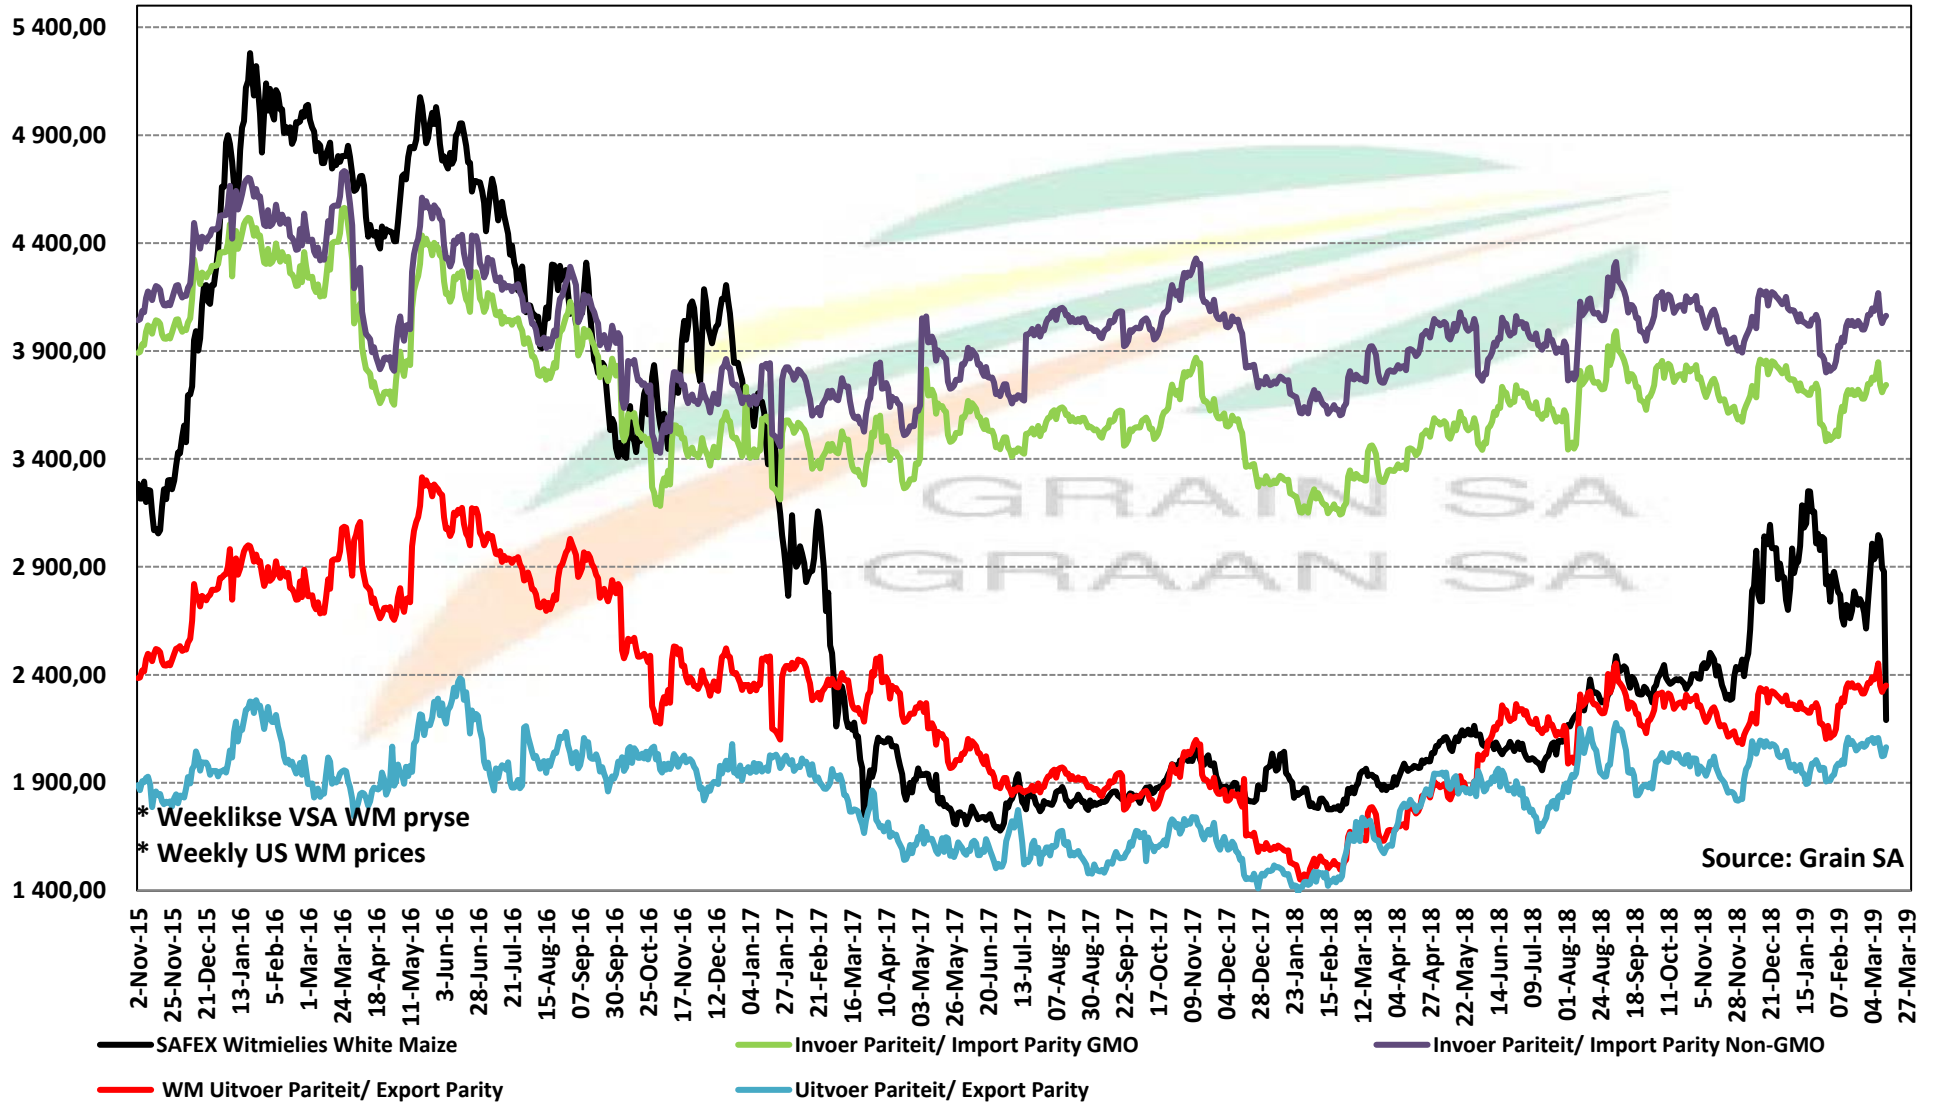

PRICES OF USA SORGHUM DELIVERED IN RANDFONTEIN

PRYSE VAN VSA SORGHUM GELEWER IN RANDFONTEIN

***PRICES OF USA WHITE MAIZE DELIVERED IN RANDFONTEIN**
***PRYSE VAN VSA WITMIELIES GELEWER IN RANDFONTEIN**

PRICES OF USA YELLOW MAIZE DELIVERED IN RANDFONTEIN

PRYSE VAN VSA GEELMIELIES GELEWER IN RANDFONTEIN

Source: Grain SA

- ARG GEELMIELIES/ ARG YELLOW MAIZE
- SAFEX Geelmielies Yellow Maize
- Invoer Pariteit/ Import Parity
- - - 20 Day MA 20 day moving average price
- Uitvoer Pariteit/ Export Parity
- Oos-Vrystaat basis Uitvoer Pariteit/ Export Parity