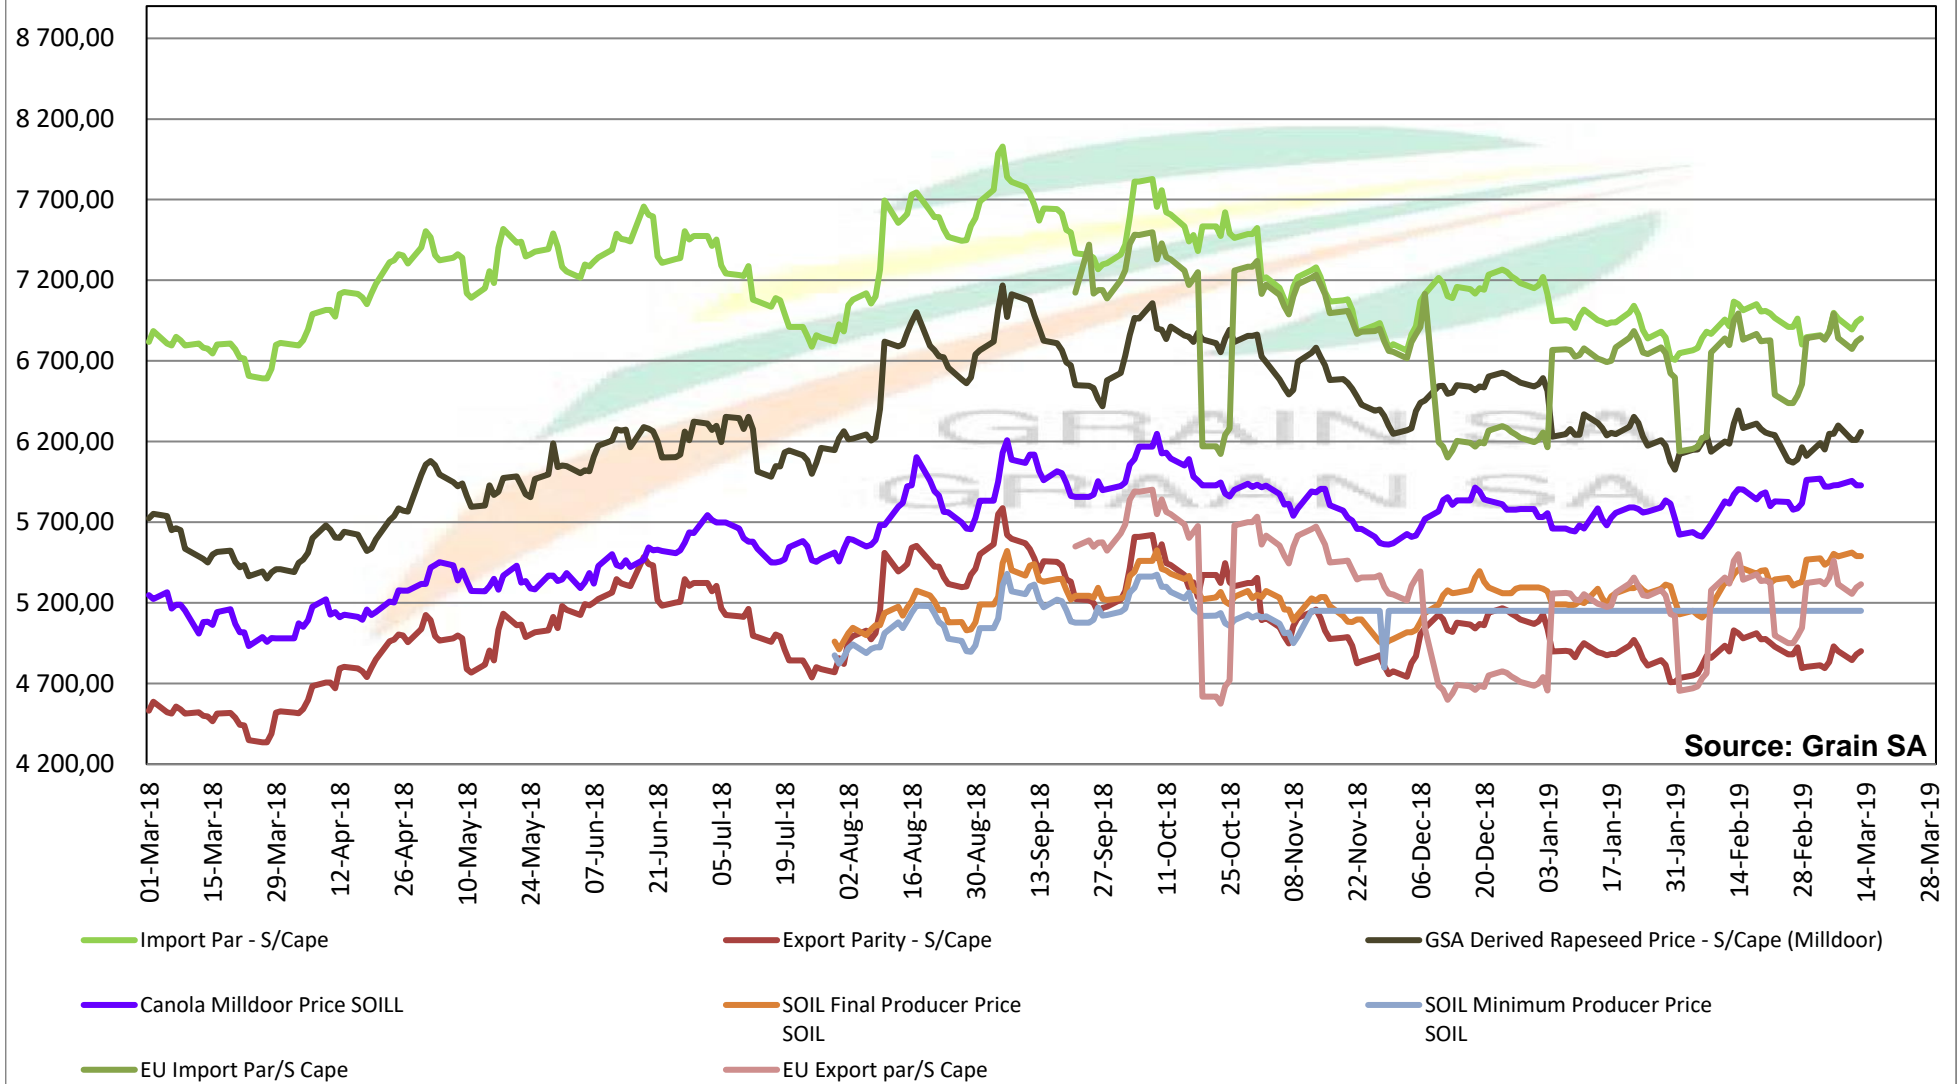

PRICES OF DERIVED SOYBEAN DELIVERED IN RANDFONTEIN PRYSE VAN AFGELEIDE SOJABONE GELEWER IN RANDFONTEIN

PRICES OF SOYBEAN SEED DELIVERED IN RANDFONTEIN MAY 2019
PRYSE VAN SOJABOONSAAD GELEWER IN RANDFONTEIN MAY 2019

Source: Grain SA

PRICES OF PROCESSED AND GRADED USA CHOICE GRADE GROUNDNUTS (40/50) (RANDFONTEIN)
PRYSE VAN UITGEDOP EN GESORTEERDE VSA KEURGRAAD GRONDBONE MET 'N PITGROOTTE VAN
40/50 pitgrootte (RANDFONTEIN)