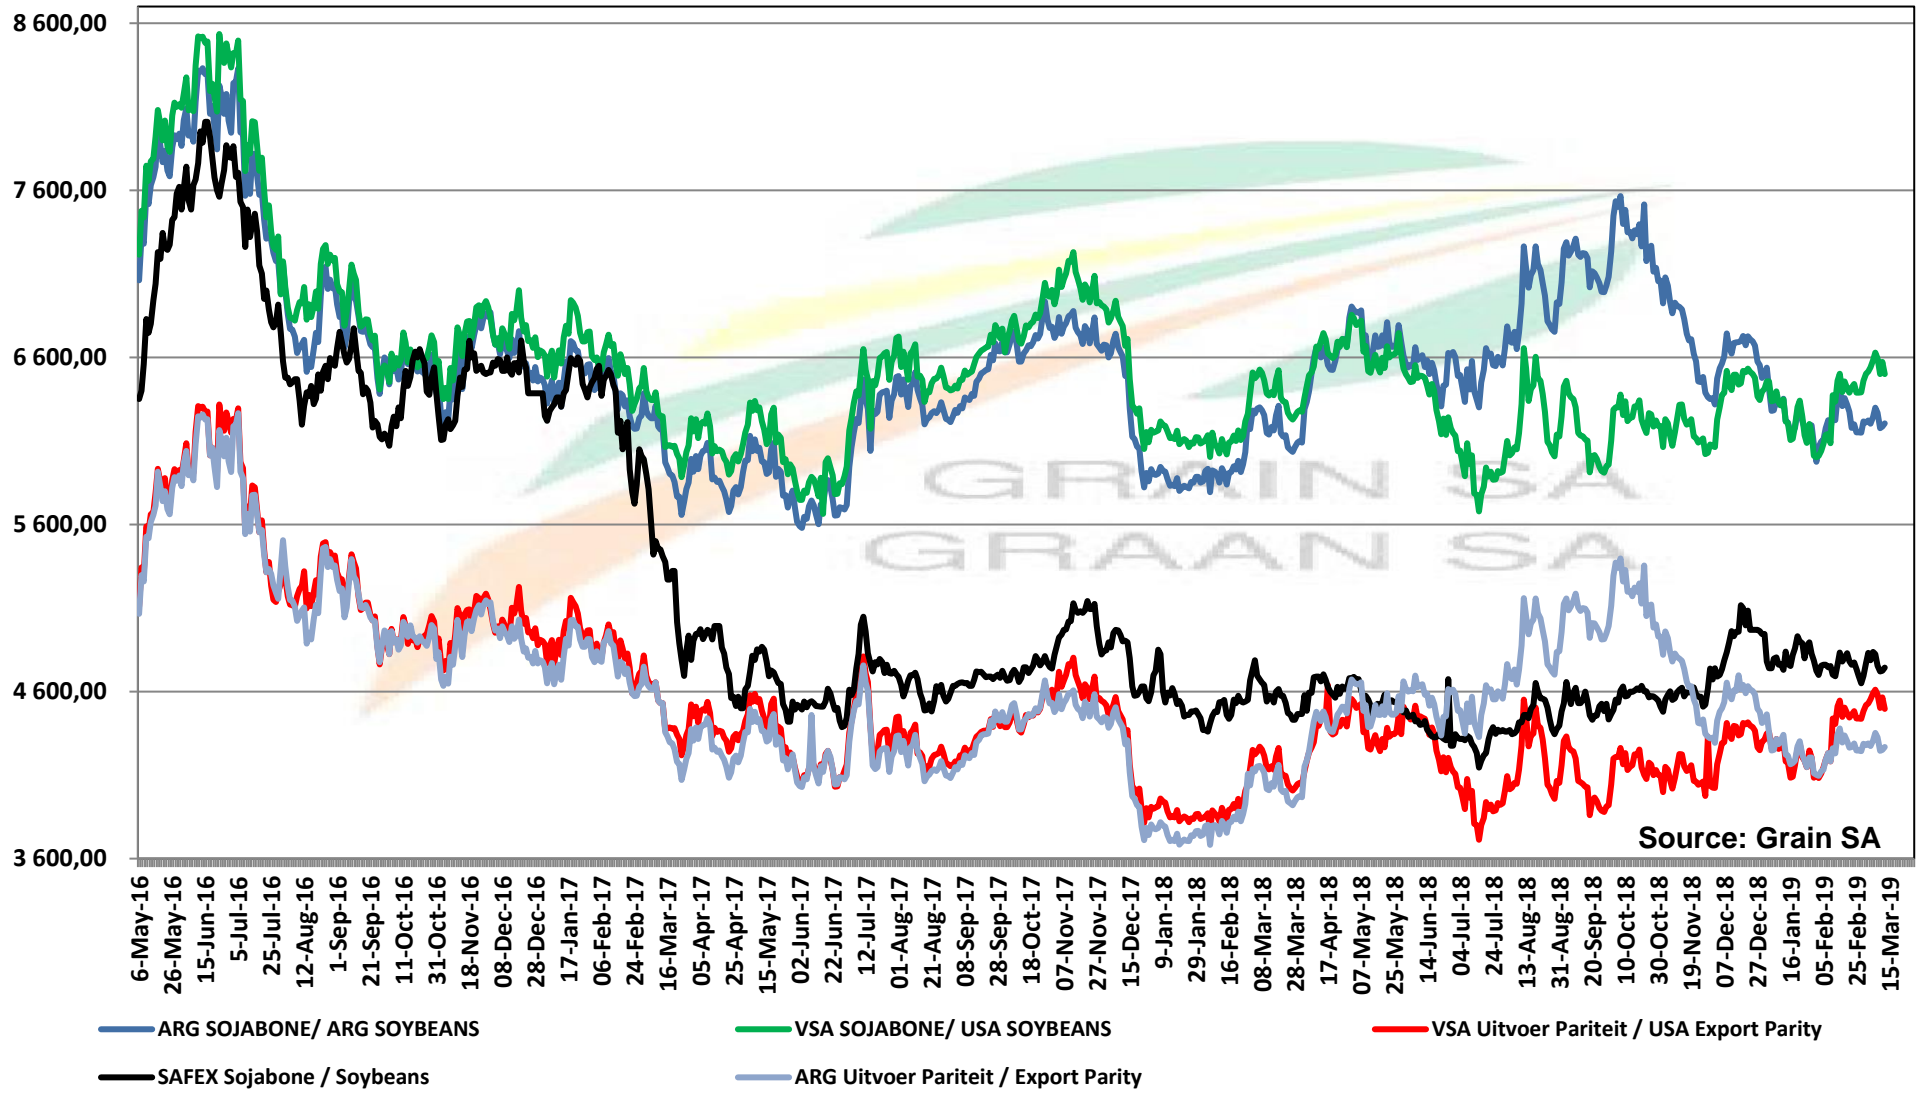

Source: Grain SA

PRICES OF SOYBEAN SEED DELIVERED IN RANDFONTEIN PRYSE VAN SOJABOONSAAD GELEWER IN RANDFONTEIN

Source: Grain SA

PRICES OF ARGENTINIAN SOYBEAN SEED DELIVERED IN RANDFONTEIN

PRYSE VAN ARGENTYNSE SOJABOONSAAD GELEWER IN RANDFONTEIN

PRICES OF DERIVED SOYBEAN DELIVERED IN RANDFONTEIN PRYSE VAN AFGELEIDE SOJABONE GELEWER IN RANDFONTEIN

PRICES OF SOYBEAN SEED DELIVERED IN RANDFONTEIN MAY 2019
PRYSE VAN SOJABOONSAAD GELEWER IN RANDFONTEIN MAY 2019