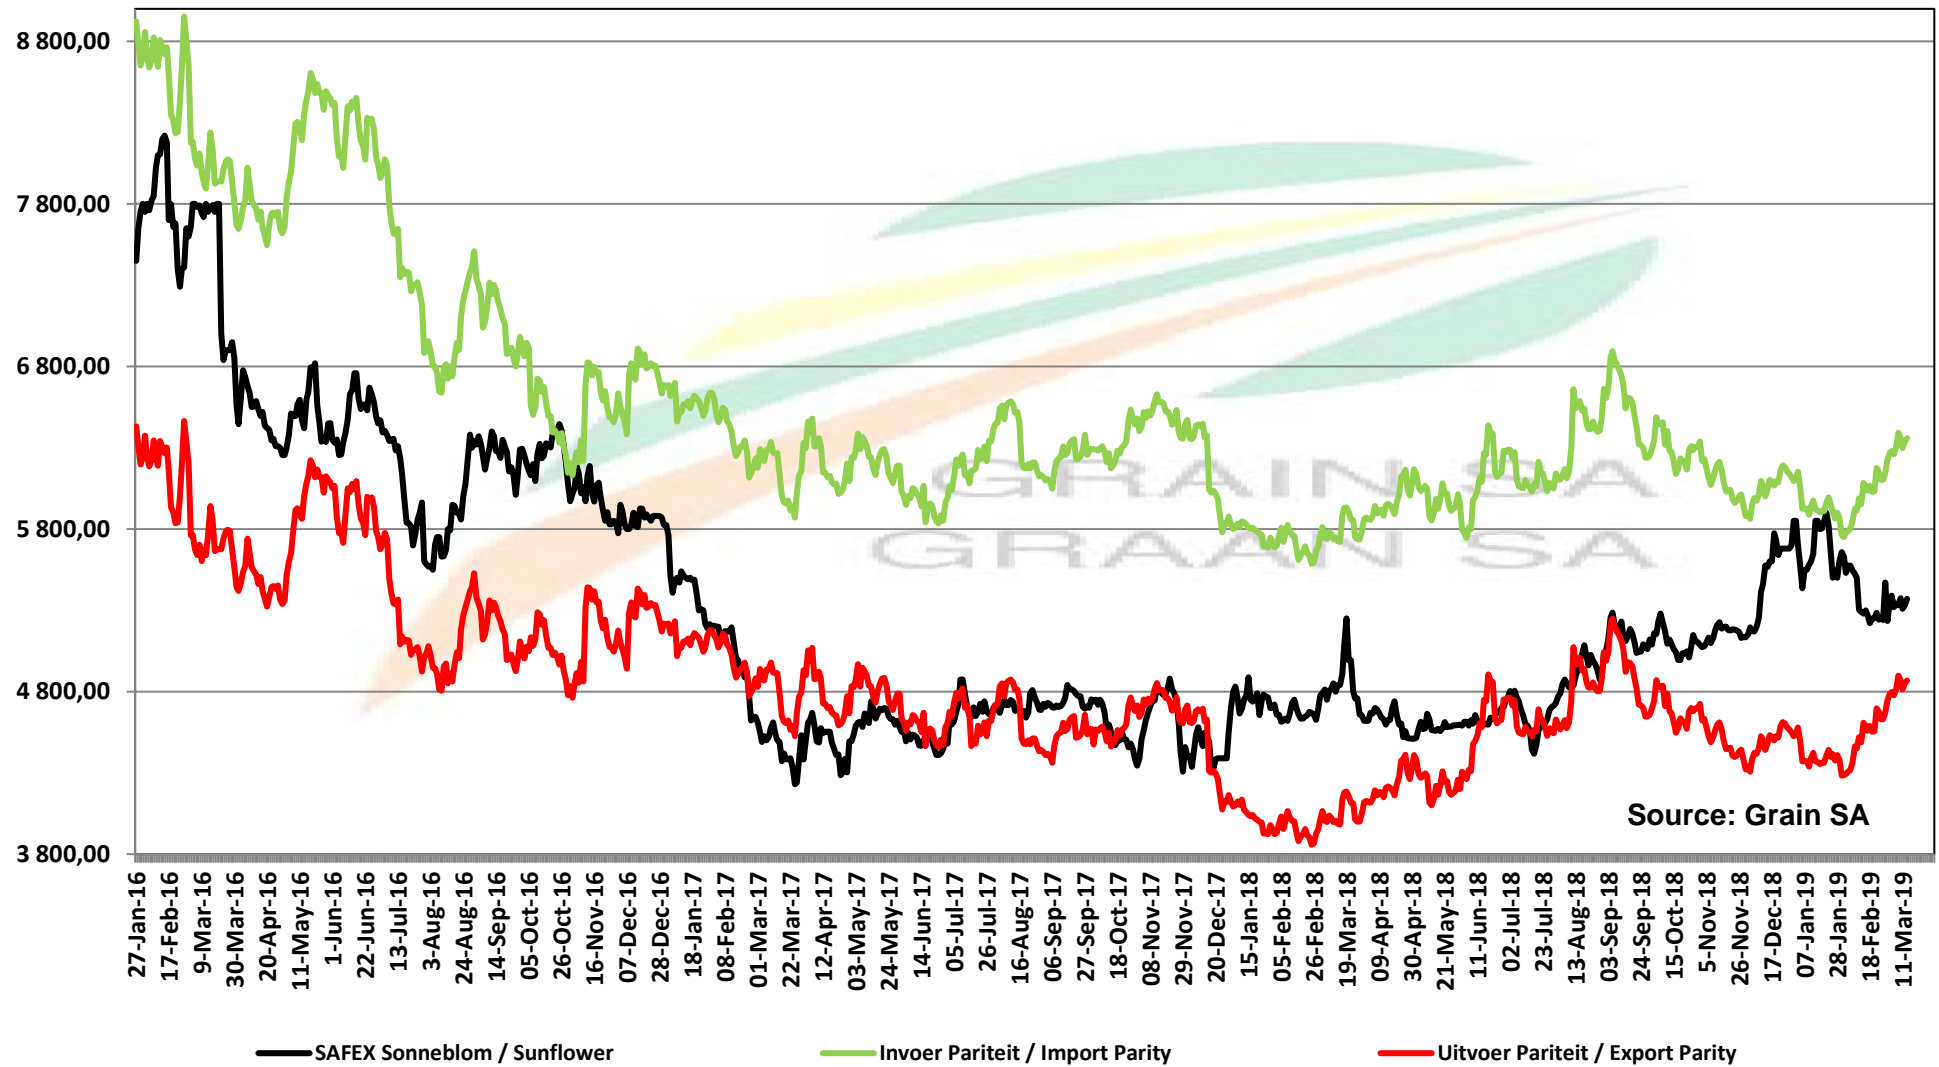

PRICES OF EU SUNFLOWER SEED DELIVERED IN RANDFONTEIN PRYSE VAN EU SONNEBLOMSAAD GELEWER IN RANDFONTEIN

PRICES OF EU SUNFLOWER SEED DELIVERED IN RANDFONTEIN PRYSE VAN EU SONNEBLOMSAAD GELEWER IN RANDFONTEIN