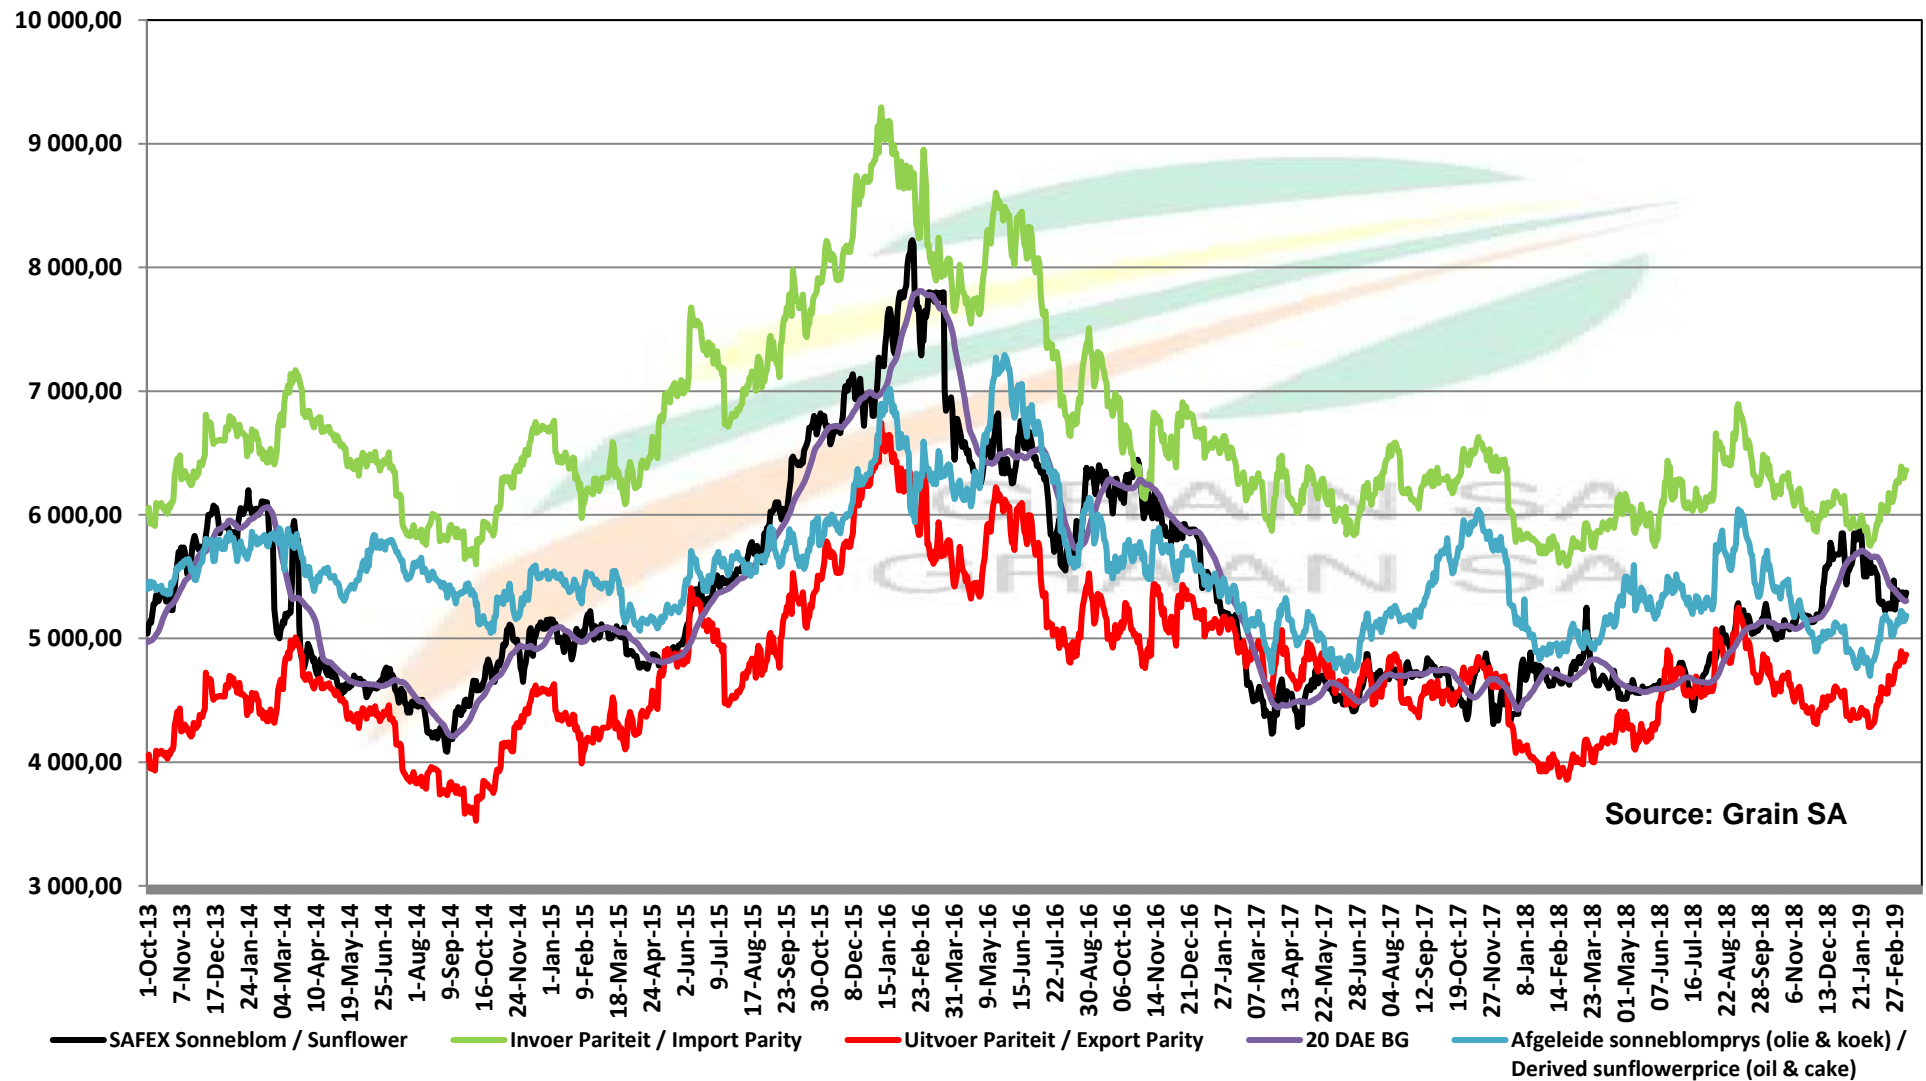

PRICES OF EU SUNFLOWER SEED DELIVERED IN RANDFONTEIN PRYSE VAN EU SONNEBLOMSAAD GELEWER IN RANDFONTEIN

PRICES OF EU SUNFLOWER SEED DELIVERED IN RANDFONTEIN PRYSE VAN EU SONNEBLOMSAAD GELEWER IN RANDFONTEIN

Source: Grain SA

PRICES OF SOYBEAN SEED DELIVERED IN RANDFONTEIN PRYSE VAN SOJABOONSAAD GELEWER IN RANDFONTEIN

Source: Grain SA

PRICES OF ARGENTINIAN SOYBEAN SEED DELIVERED IN RANDFONTEIN

PRYSE VAN ARGENTYNSE SOJABOONSAAD GELEWER IN RANDFONTEIN