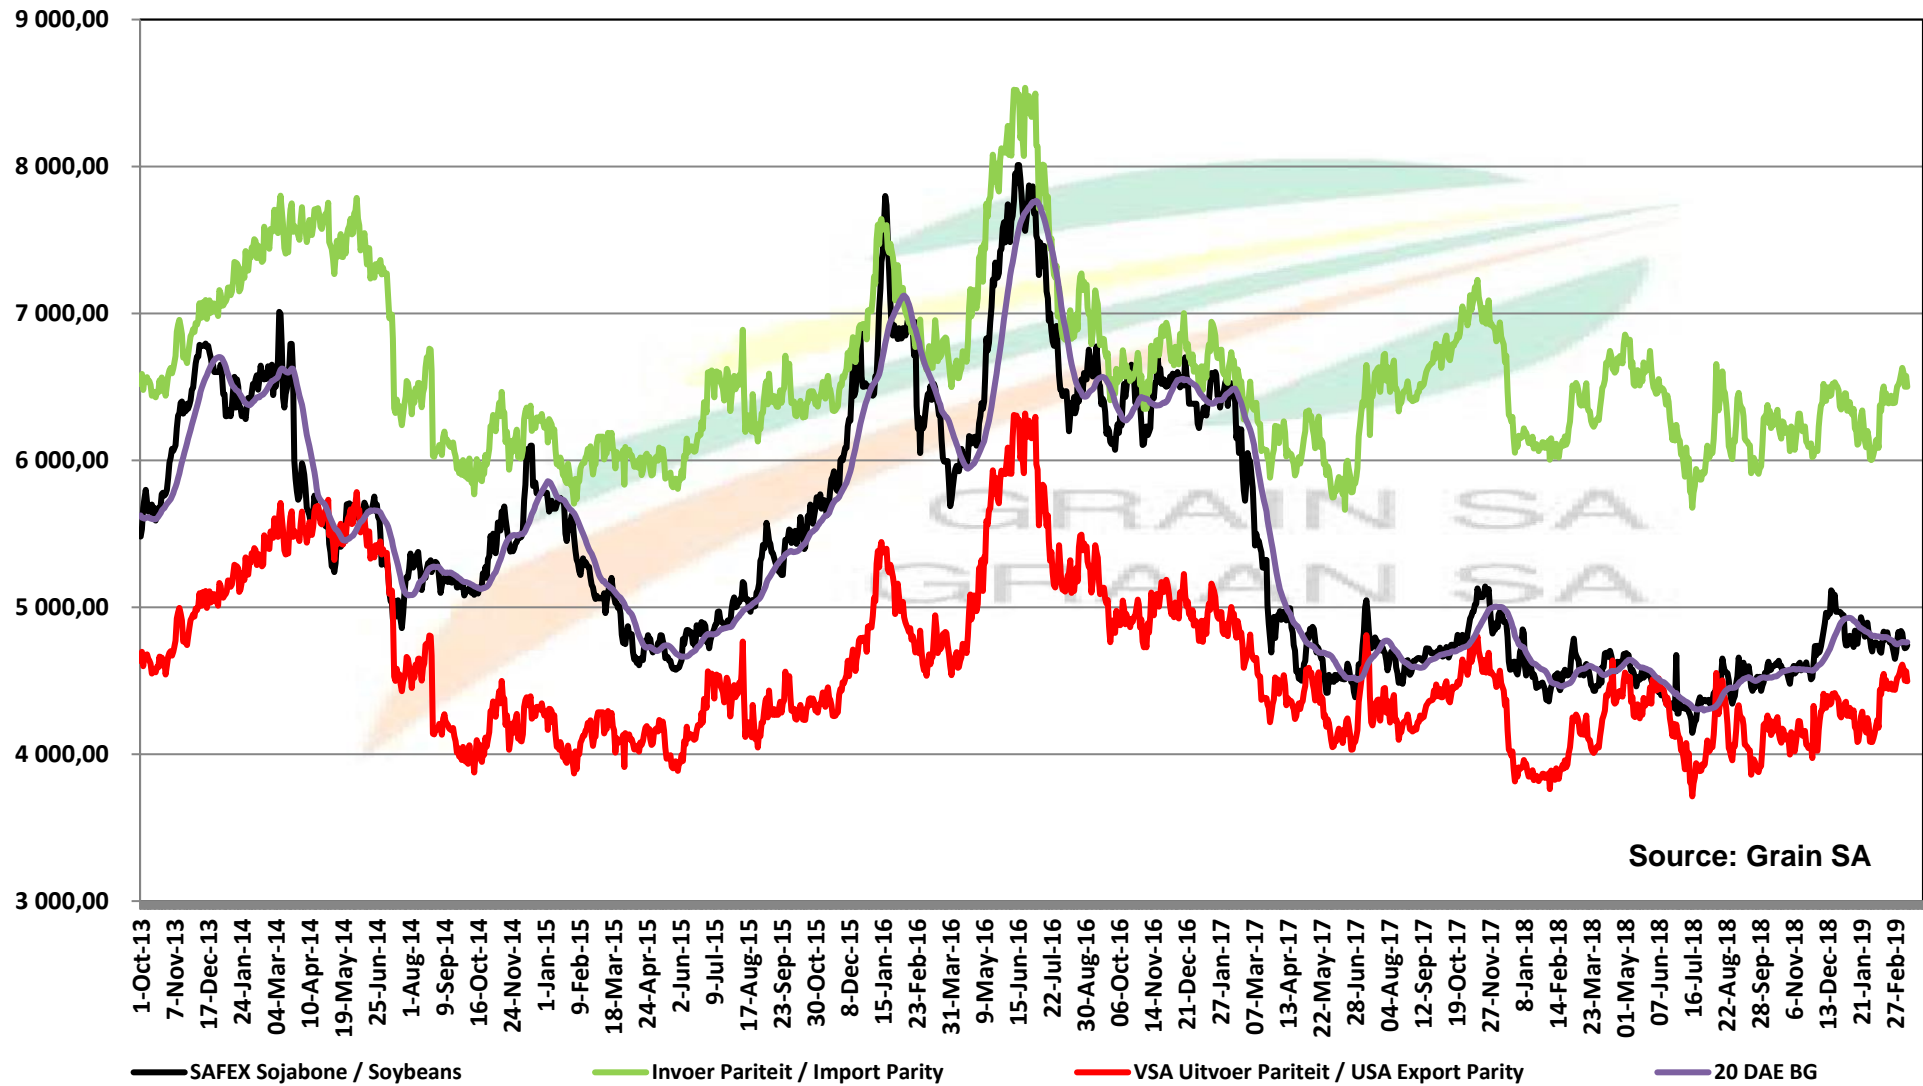

PRICES OF EU SUNFLOWER SEED DELIVERED IN RANDFONTEIN PRYSE VAN EU SONNEBLOMSAAD GELEWER IN RANDFONTEIN

PRICES OF EU SUNFLOWER SEED DELIVERED IN RANDFONTEIN PRYSE VAN EU SONNEBLOMSAAD GELEWER IN RANDFONTEIN

Source: Grain SA

PRICES OF SOYBEAN SEED DELIVERED IN RANDFONTEIN PRYSE VAN SOJABOONSAAD GELEWER IN RANDFONTEIN

Source: Grain SA

PRICES OF ARGENTINIAN SOYBEAN SEED DELIVERED IN RANDFONTEIN

PRYSE VAN ARGENTYNSE SOJABOONSAAD GELEWER IN RANDFONTEIN