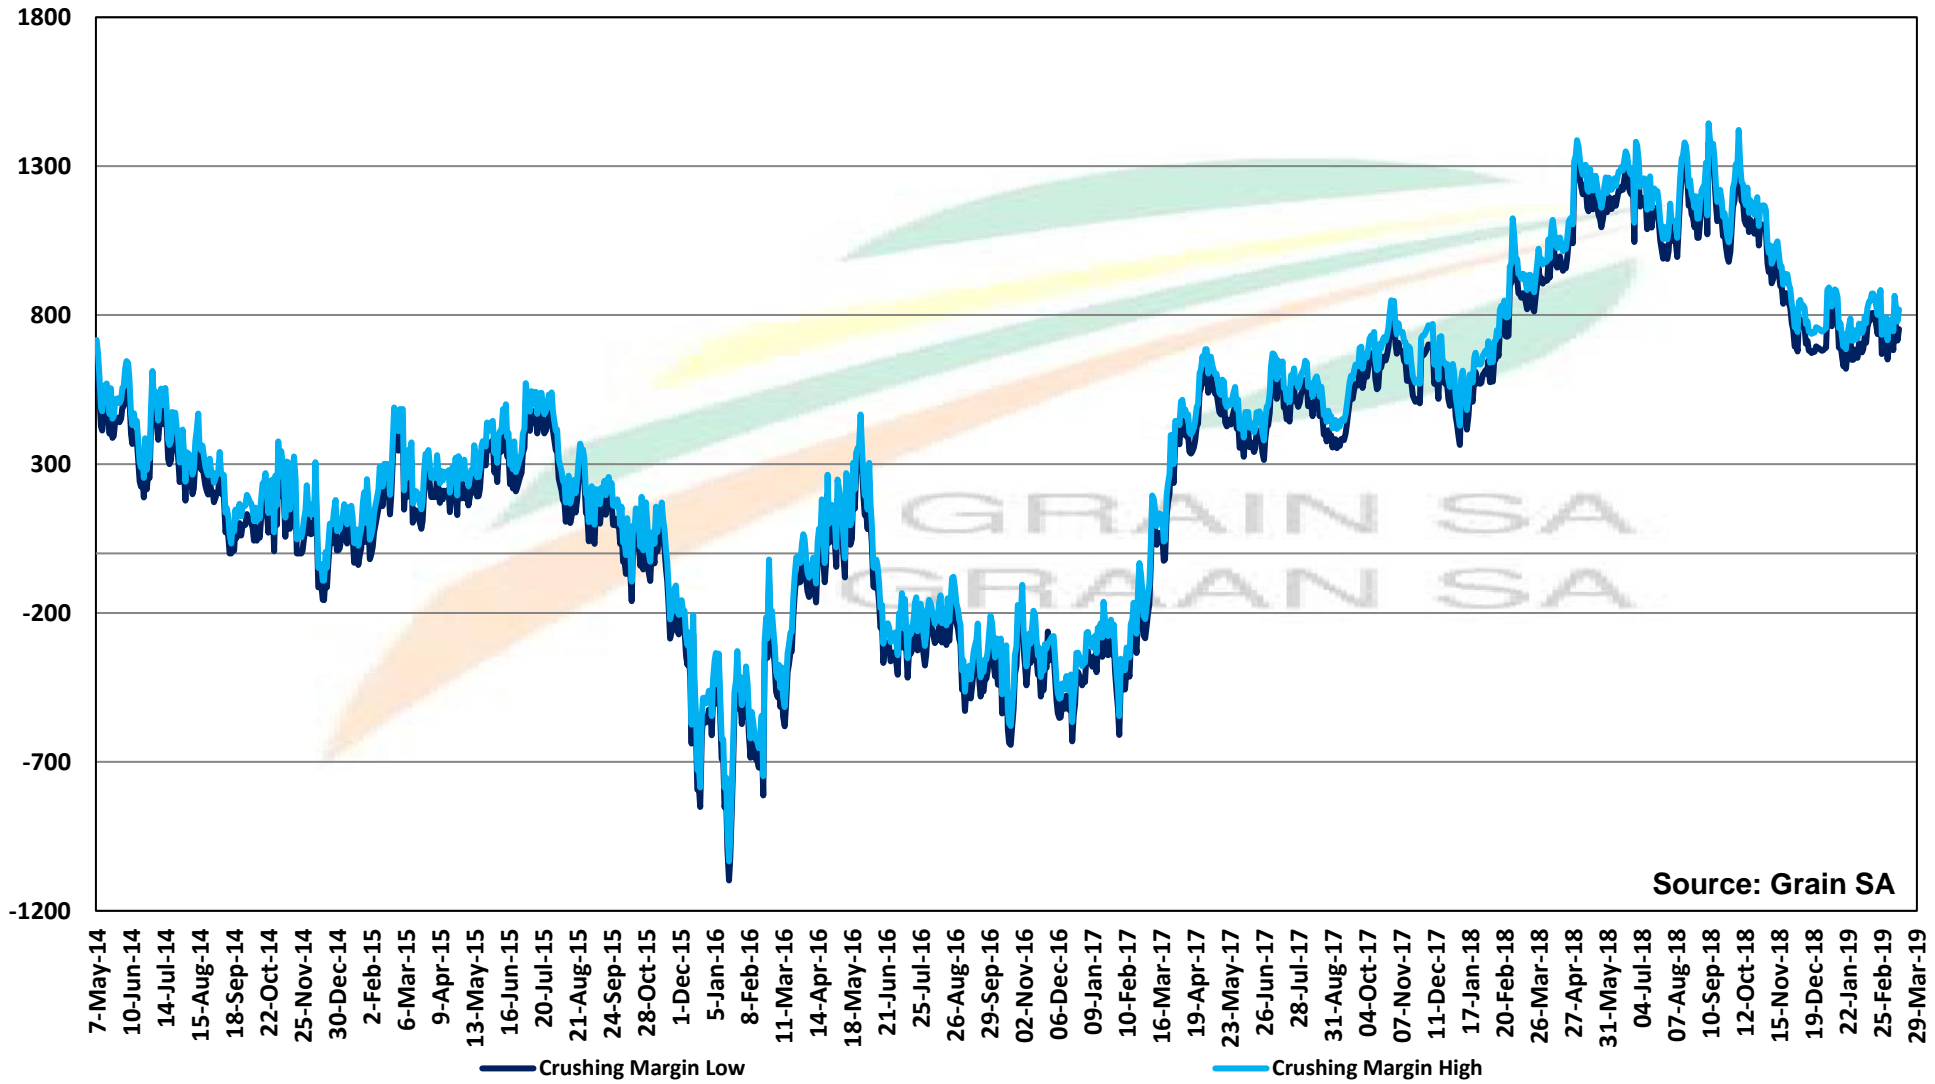

PRICES OF SOYBEAN CRUSHING MARGIN PRYSE VAN SOJABOON PERSMARGE