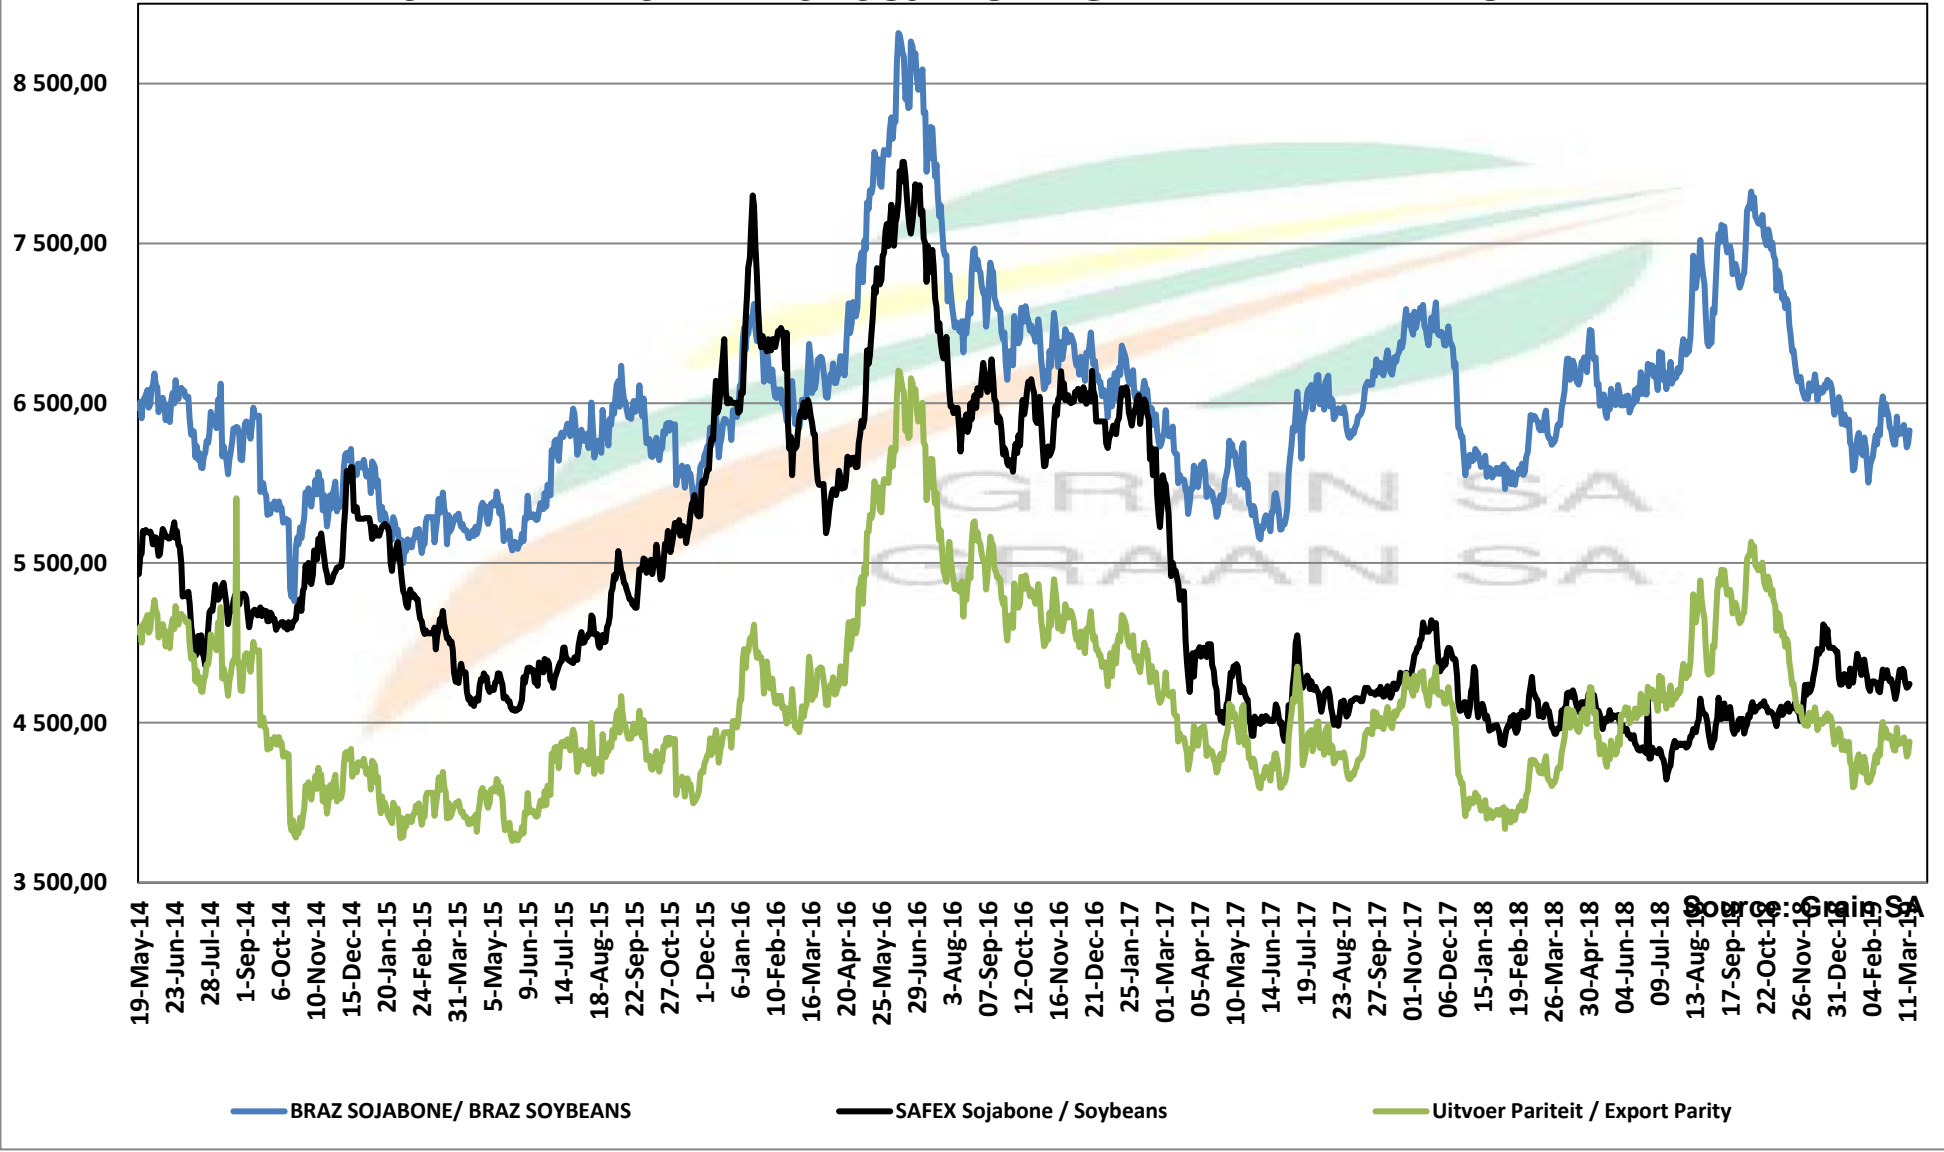

PRICES OF BRAZILIAN SOYBEAN DELIVERED IN RANDFONTEIN
PRYSE VAN BRASILIAANSE SOJABONE GELEWER IN RANDFONTEIN