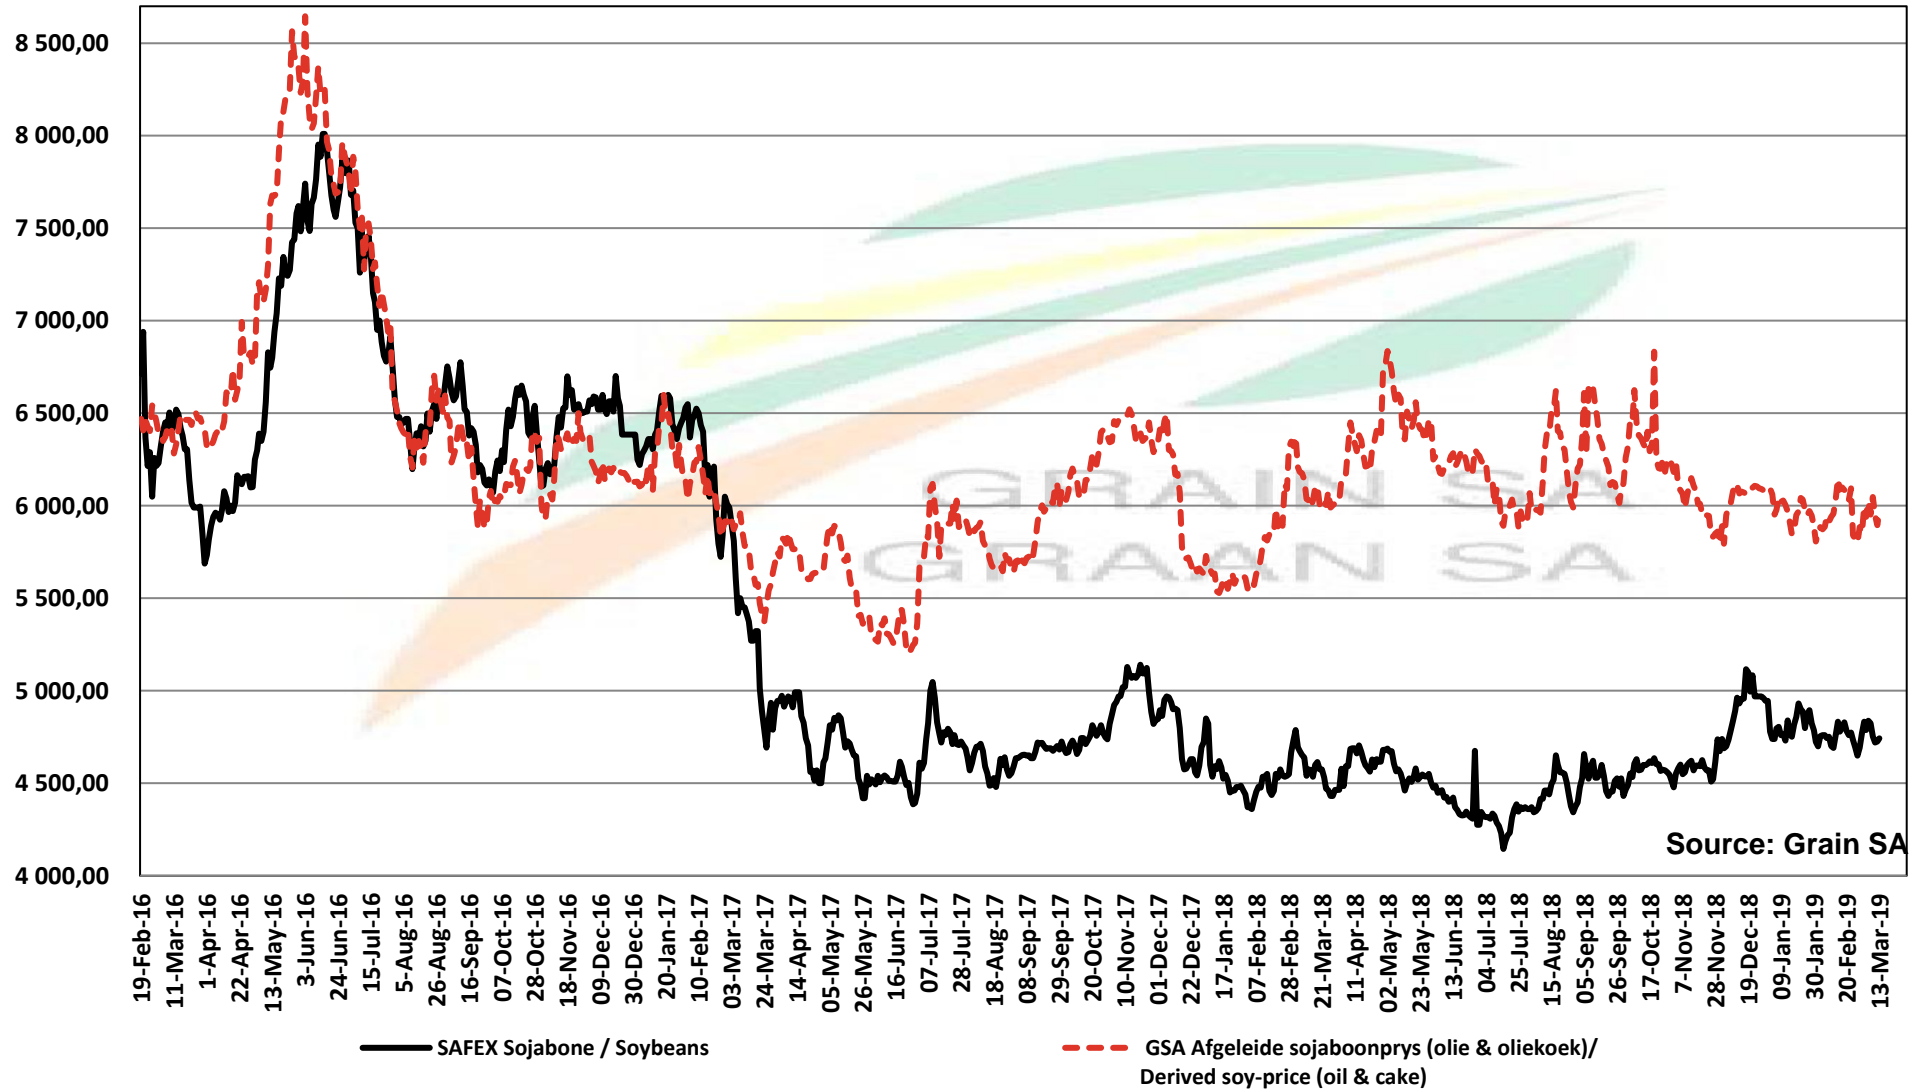

PRICES OF DERIVED SOYBEAN DELIVERED IN RANDFONTEIN PRYSE VAN AFGELEIDE SOJABONE GELEWER IN RANDFONTEIN