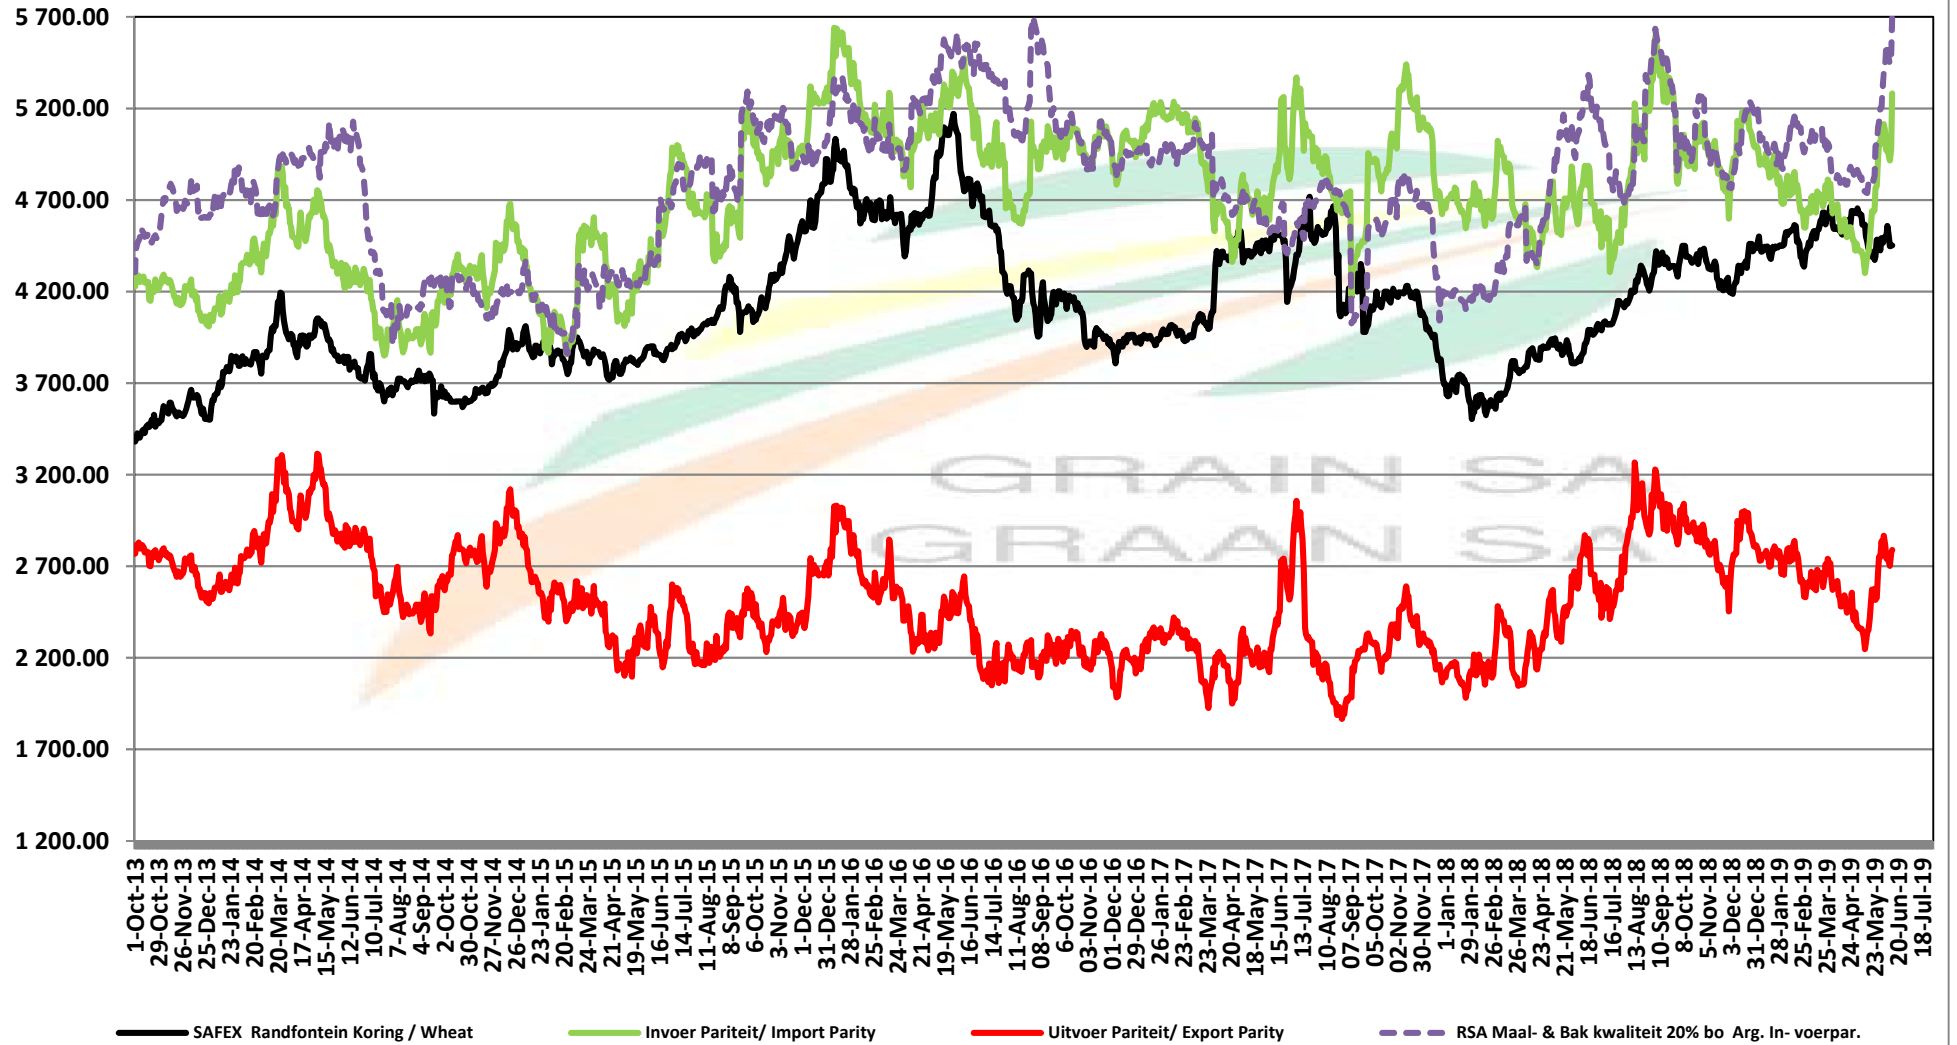

# PRICES OF RSA AND ARGENTINE WHEAT DELIVERED IN RANDFONTEIN PRYSE VAN RSA EN ARGENTYNSE KORING GELEWER IN RANDFONTEIN

Source: Grain SA

# PRICES OF SOUTH AFRICAN AND USA WHEAT DELIVERED IN RANDFONTEIN PRYSE VAN SUID AFRIKAANSE EN VSA KORING GELEWER IN RANDFONTEIN

Source: Grain SA