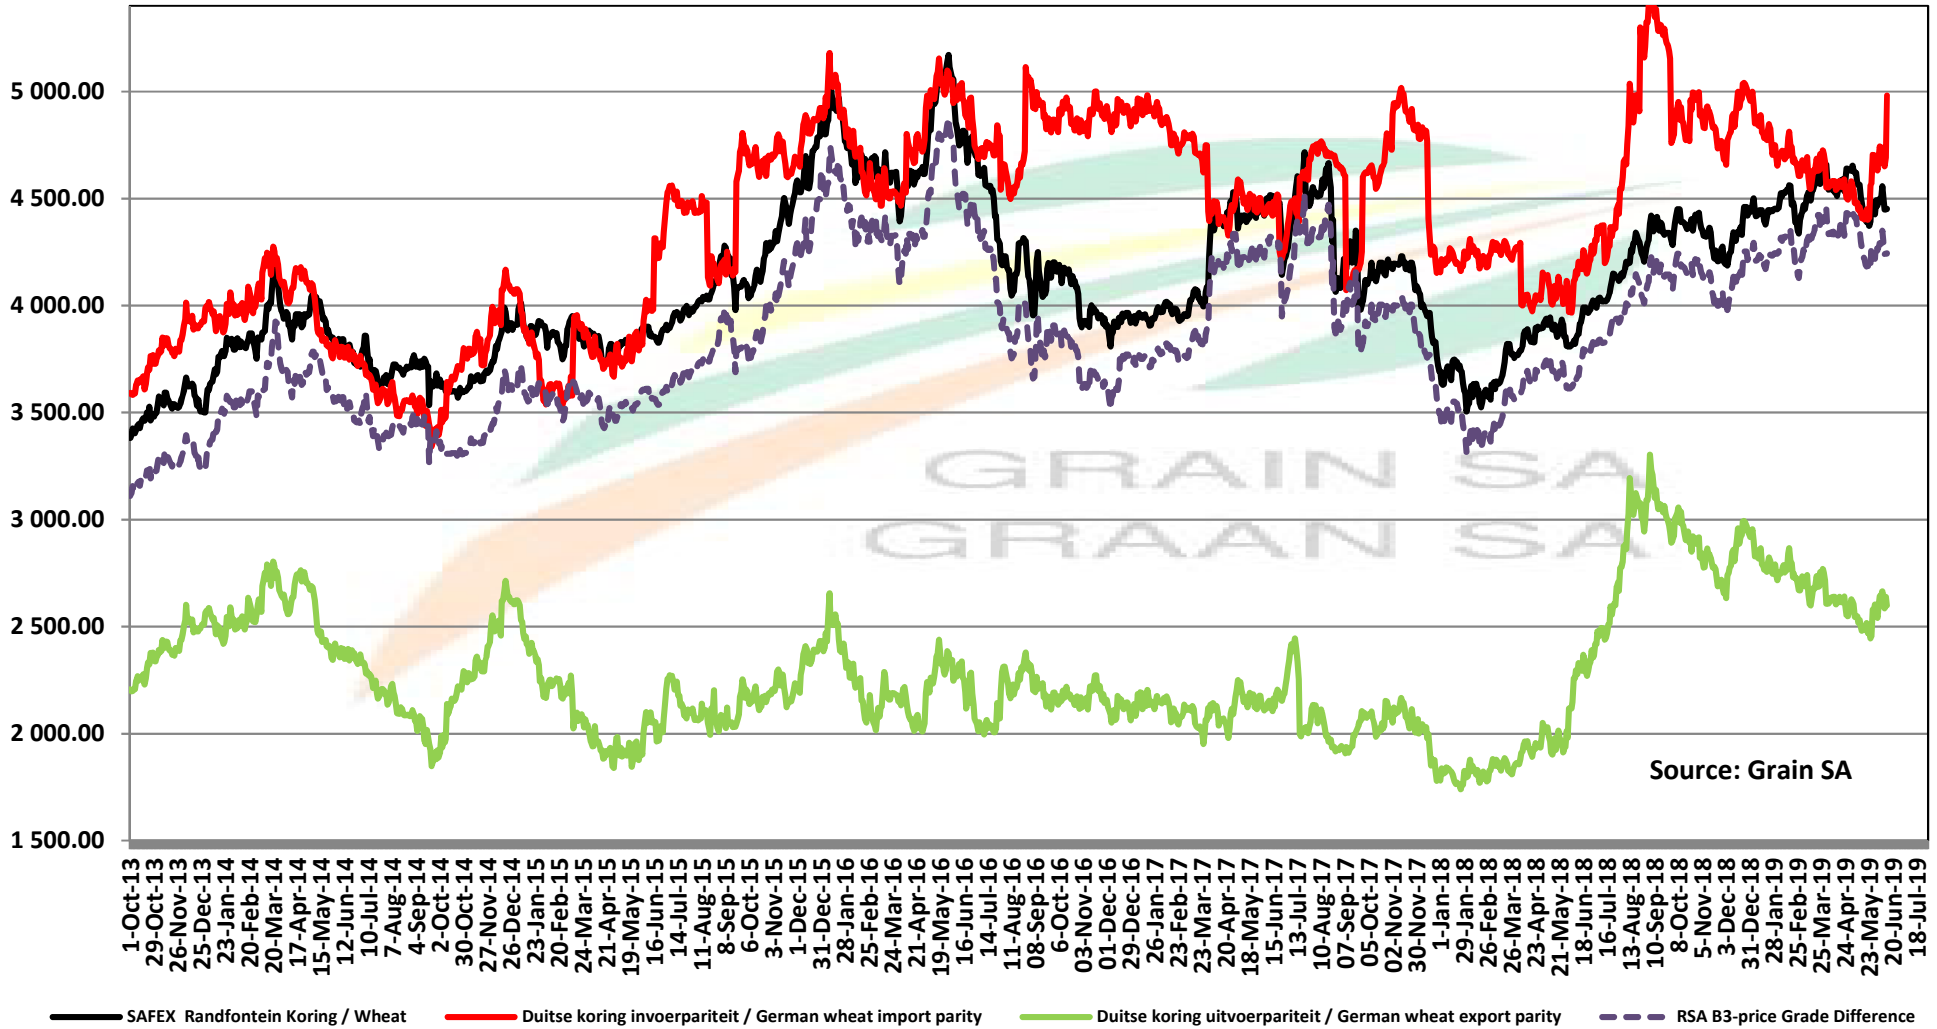

PRICES OF RSA AND GERMAN WHEAT DELIVERED IN RANDFONTEIN

PRYSE VAN RSA EN DUITSTE KORING GELEWER IN RANDFONTEIN