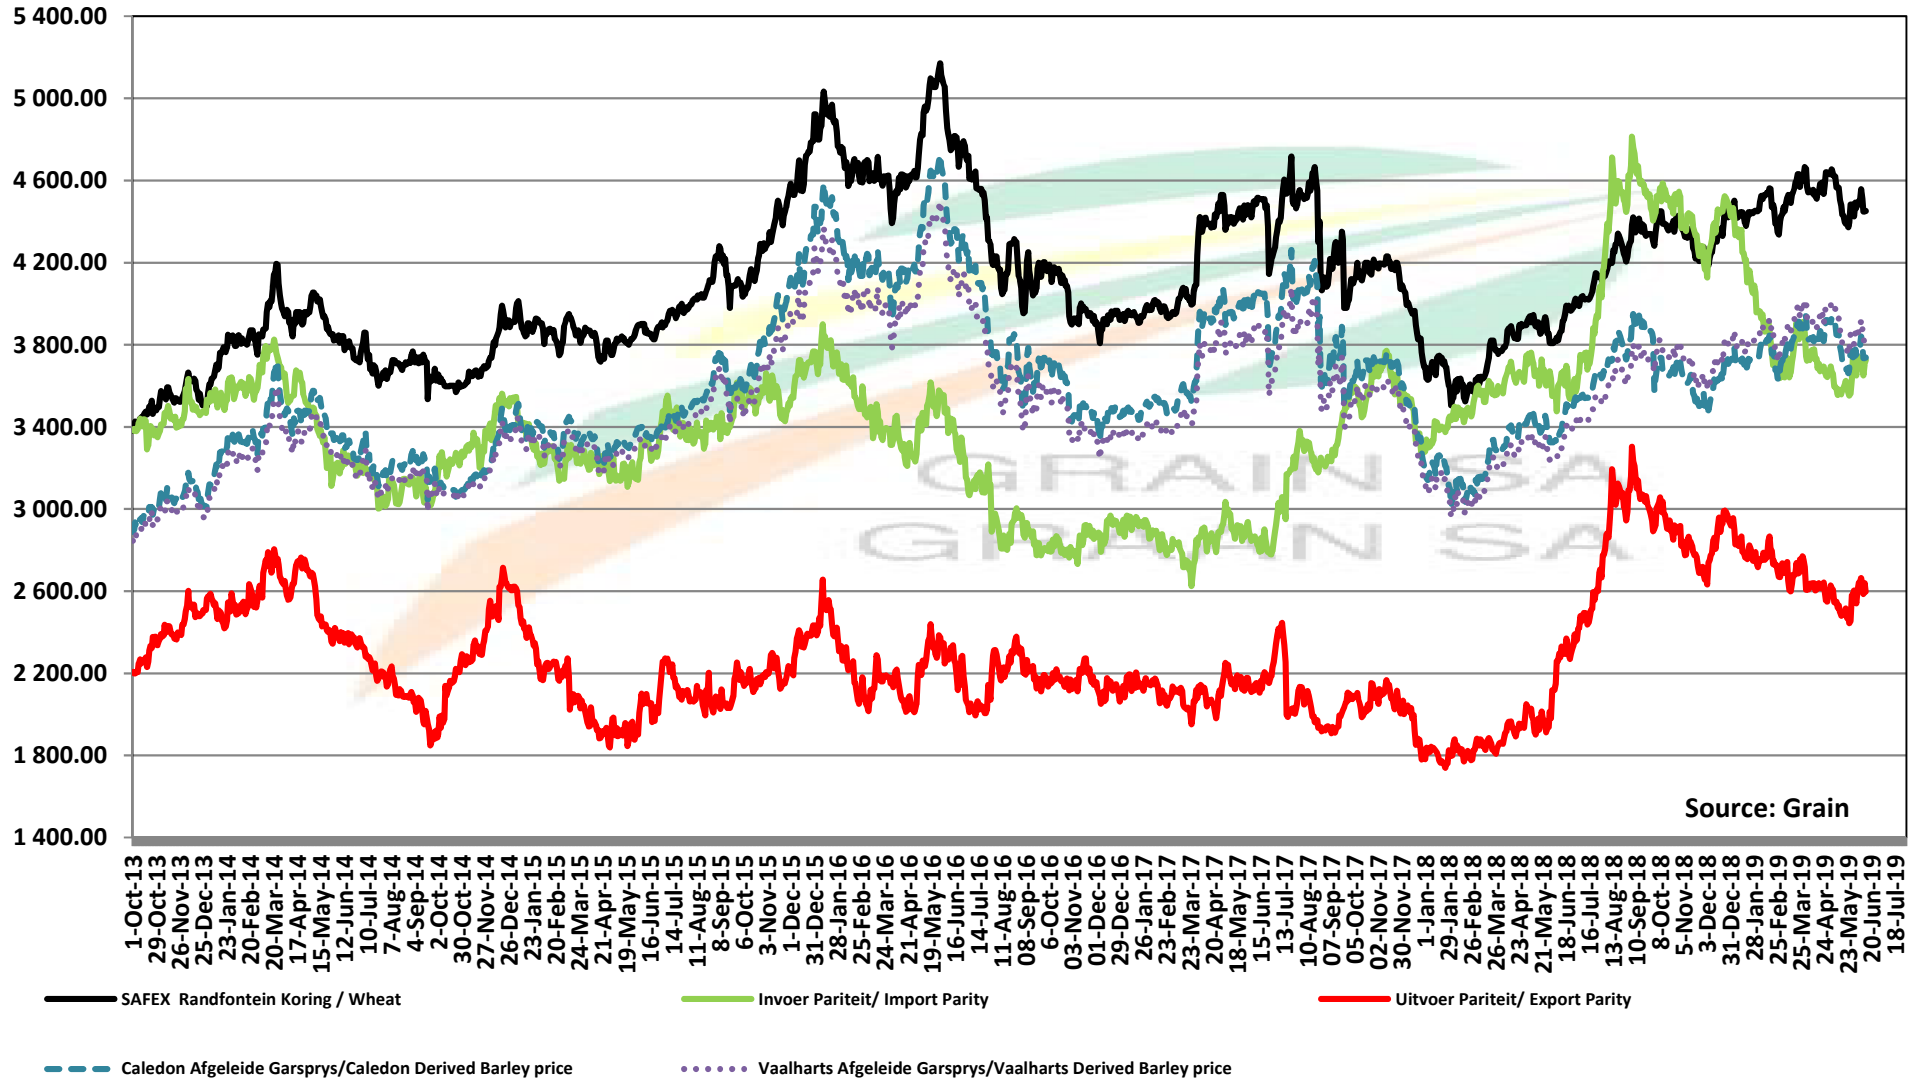

PRICES OF BARLEY DELIVERED IN RANDFONTEIN PRYSE VAN GARS GELEWER IN RANDFONTEIN