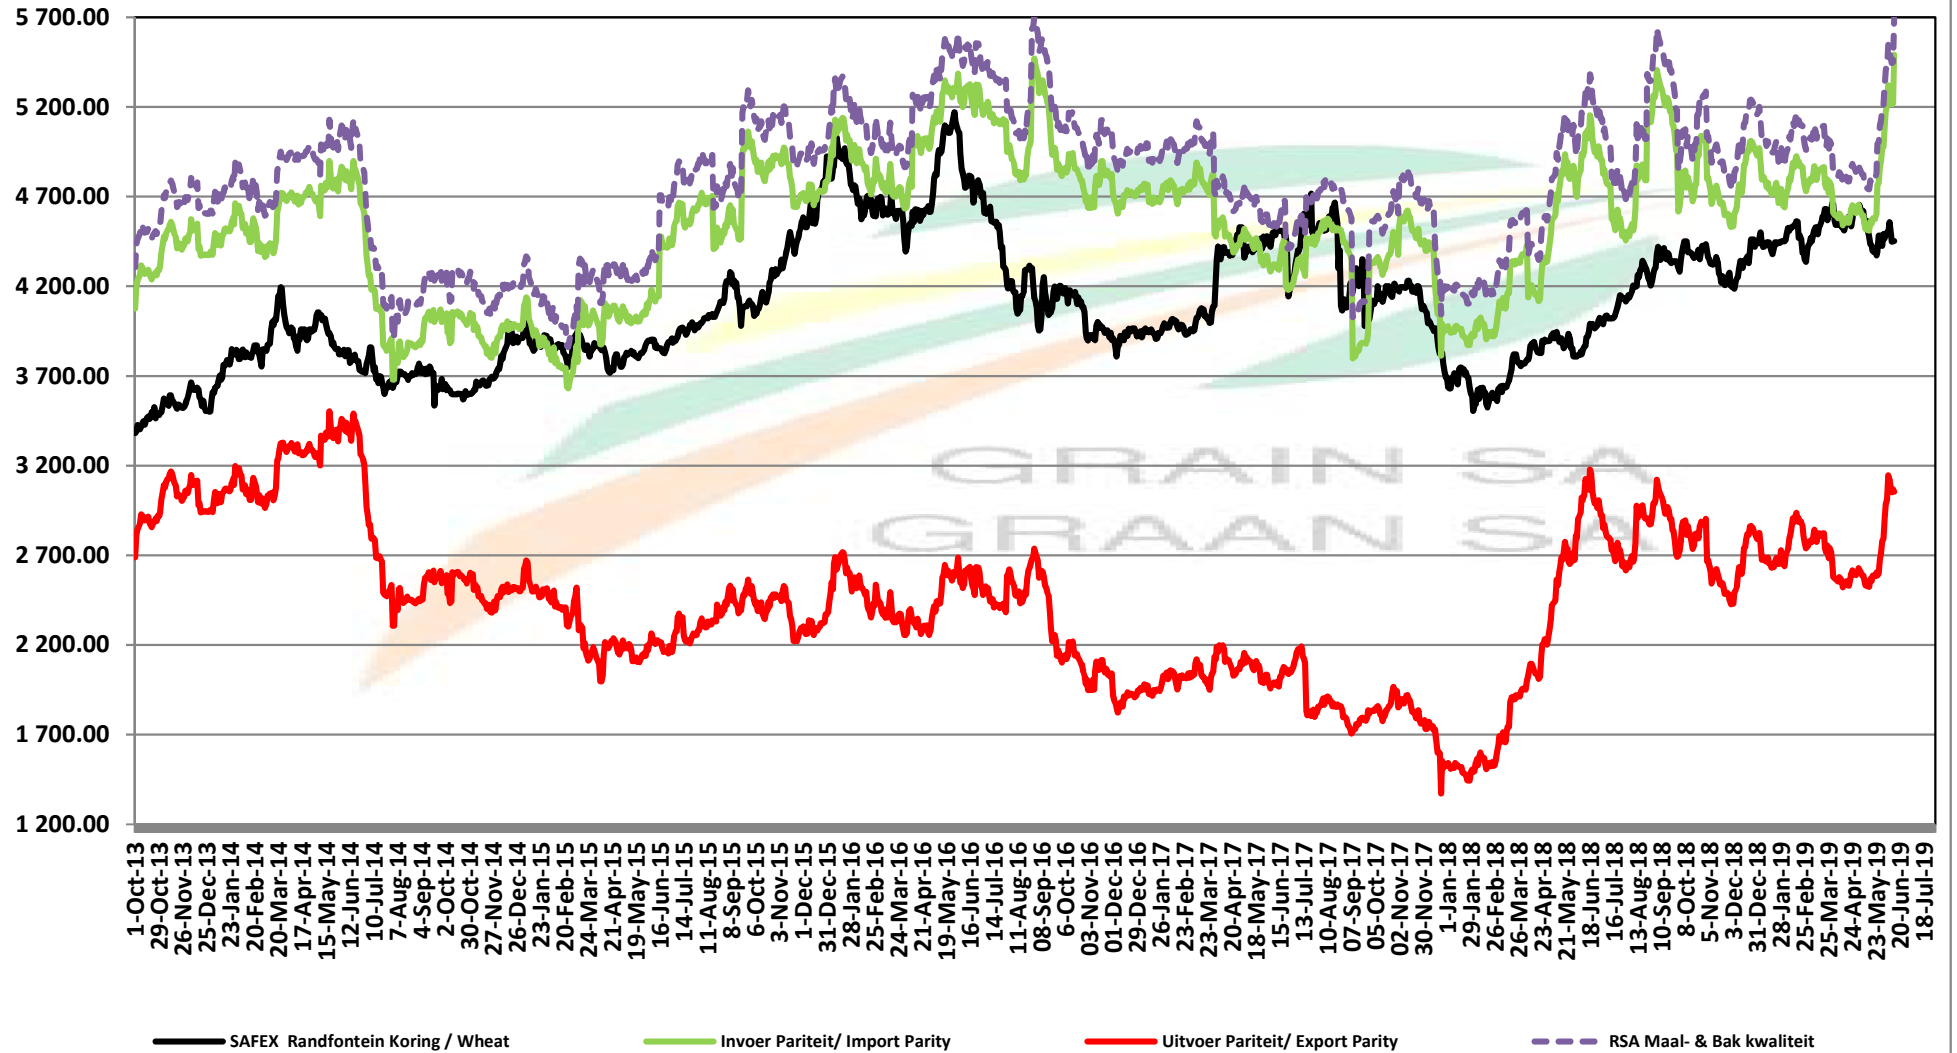

# PRICES OF RSA AND ARGENTINE WHEAT DELIVERED IN RANDFONTEIN PRYSE VAN RSA EN ARGENTYNSE KORING GELEWER IN RANDFONTEIN

Source: Grain SA

# PRICES OF SOUTH AFRICAN AND USA WHEAT DELIVERED IN RANDFONTEIN PRYSE VAN SUID AFRIKAANSE EN VSA KORING GELEWER IN RANDFONTEIN

Source: Grain SA