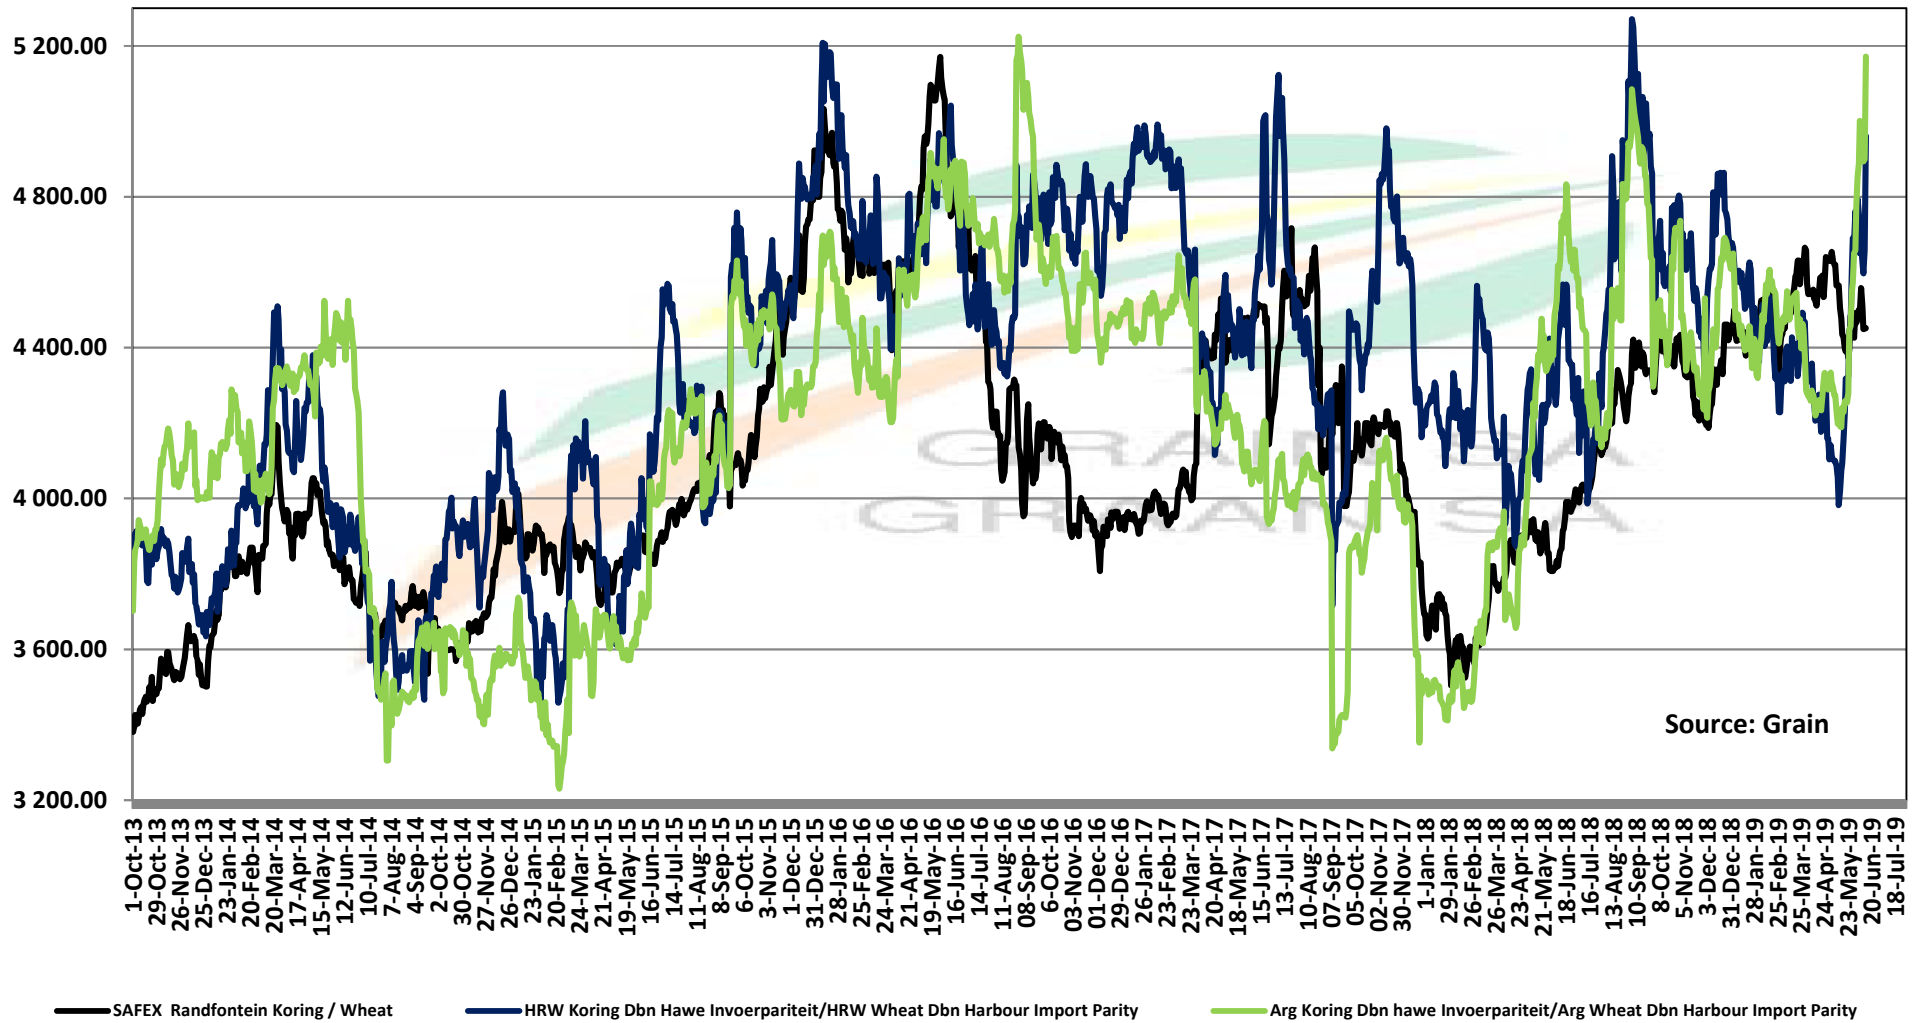

PRICES OF WHEAT DELIVERED IN DURBAN HARBOUR PRYSE VAN KORING VIR LEWERING IN DURBAN HAWE