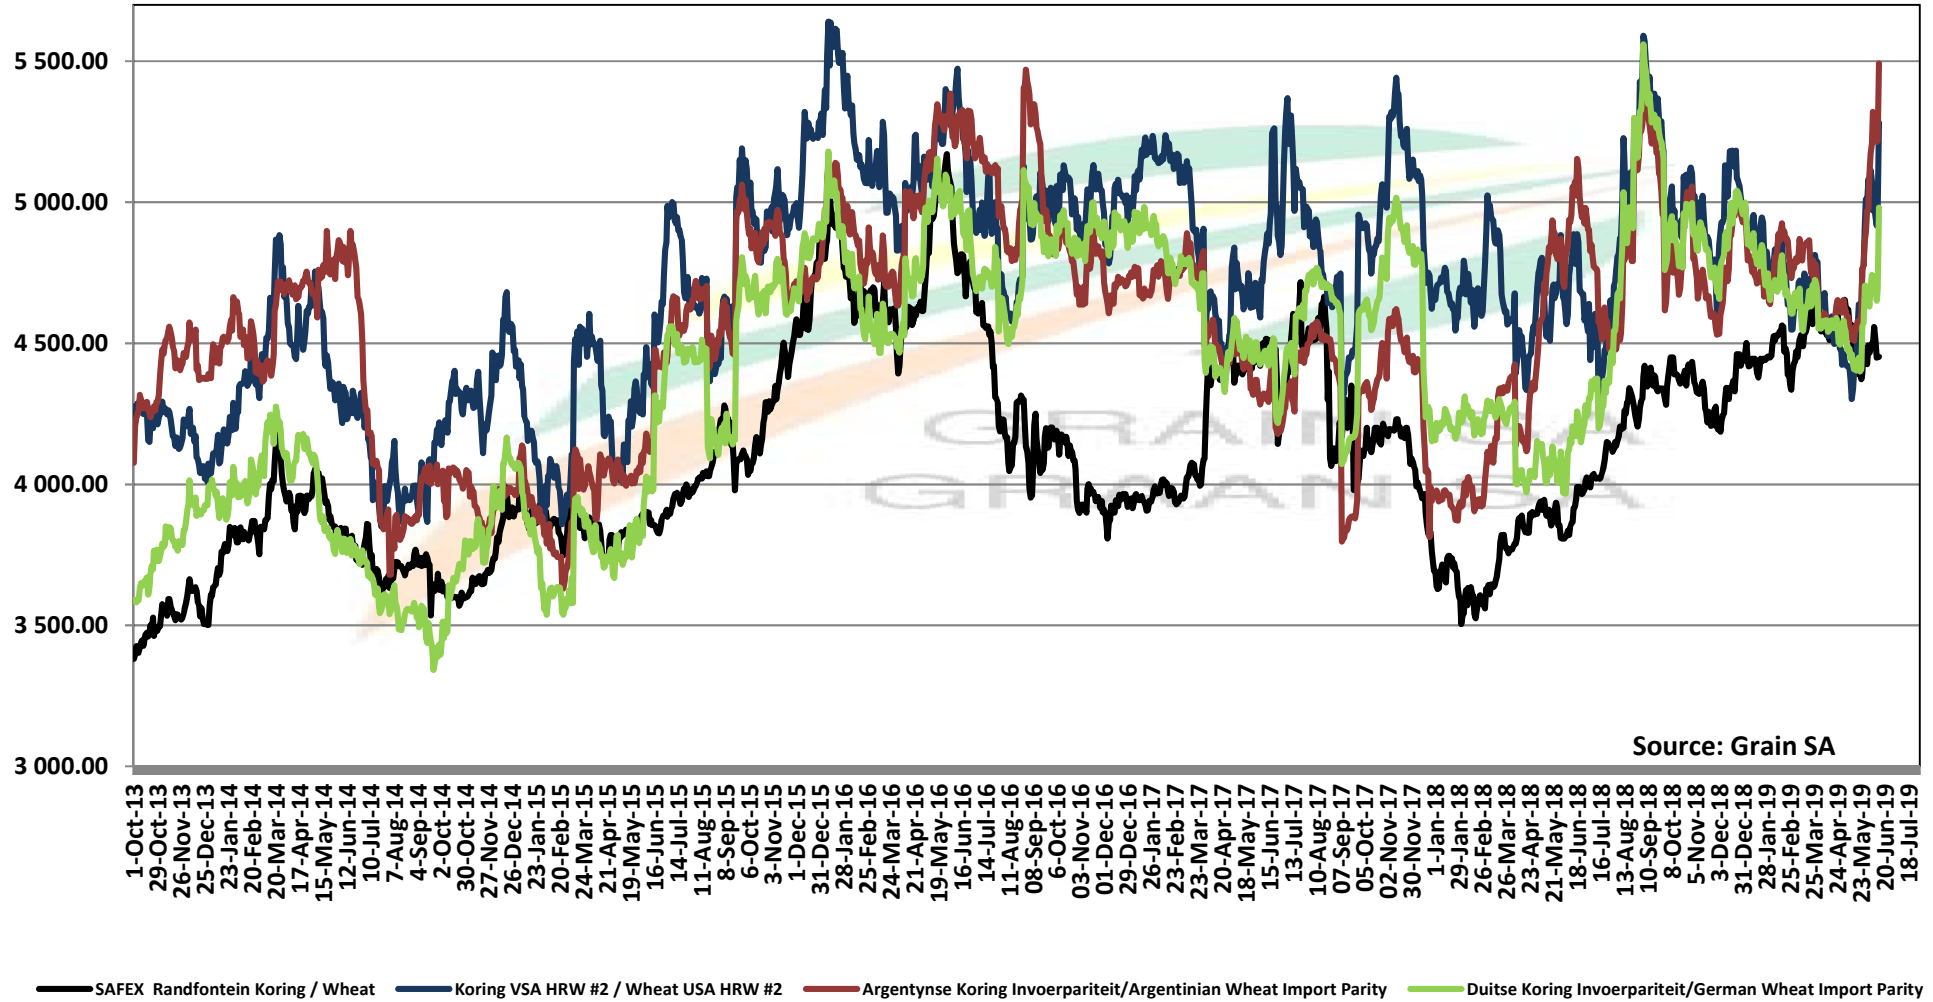

PRICES OF WHEAT DELIVERED IN RANDFONTEIN

PRYSE VAN KORING GELEWER IN RANDFONTEIN