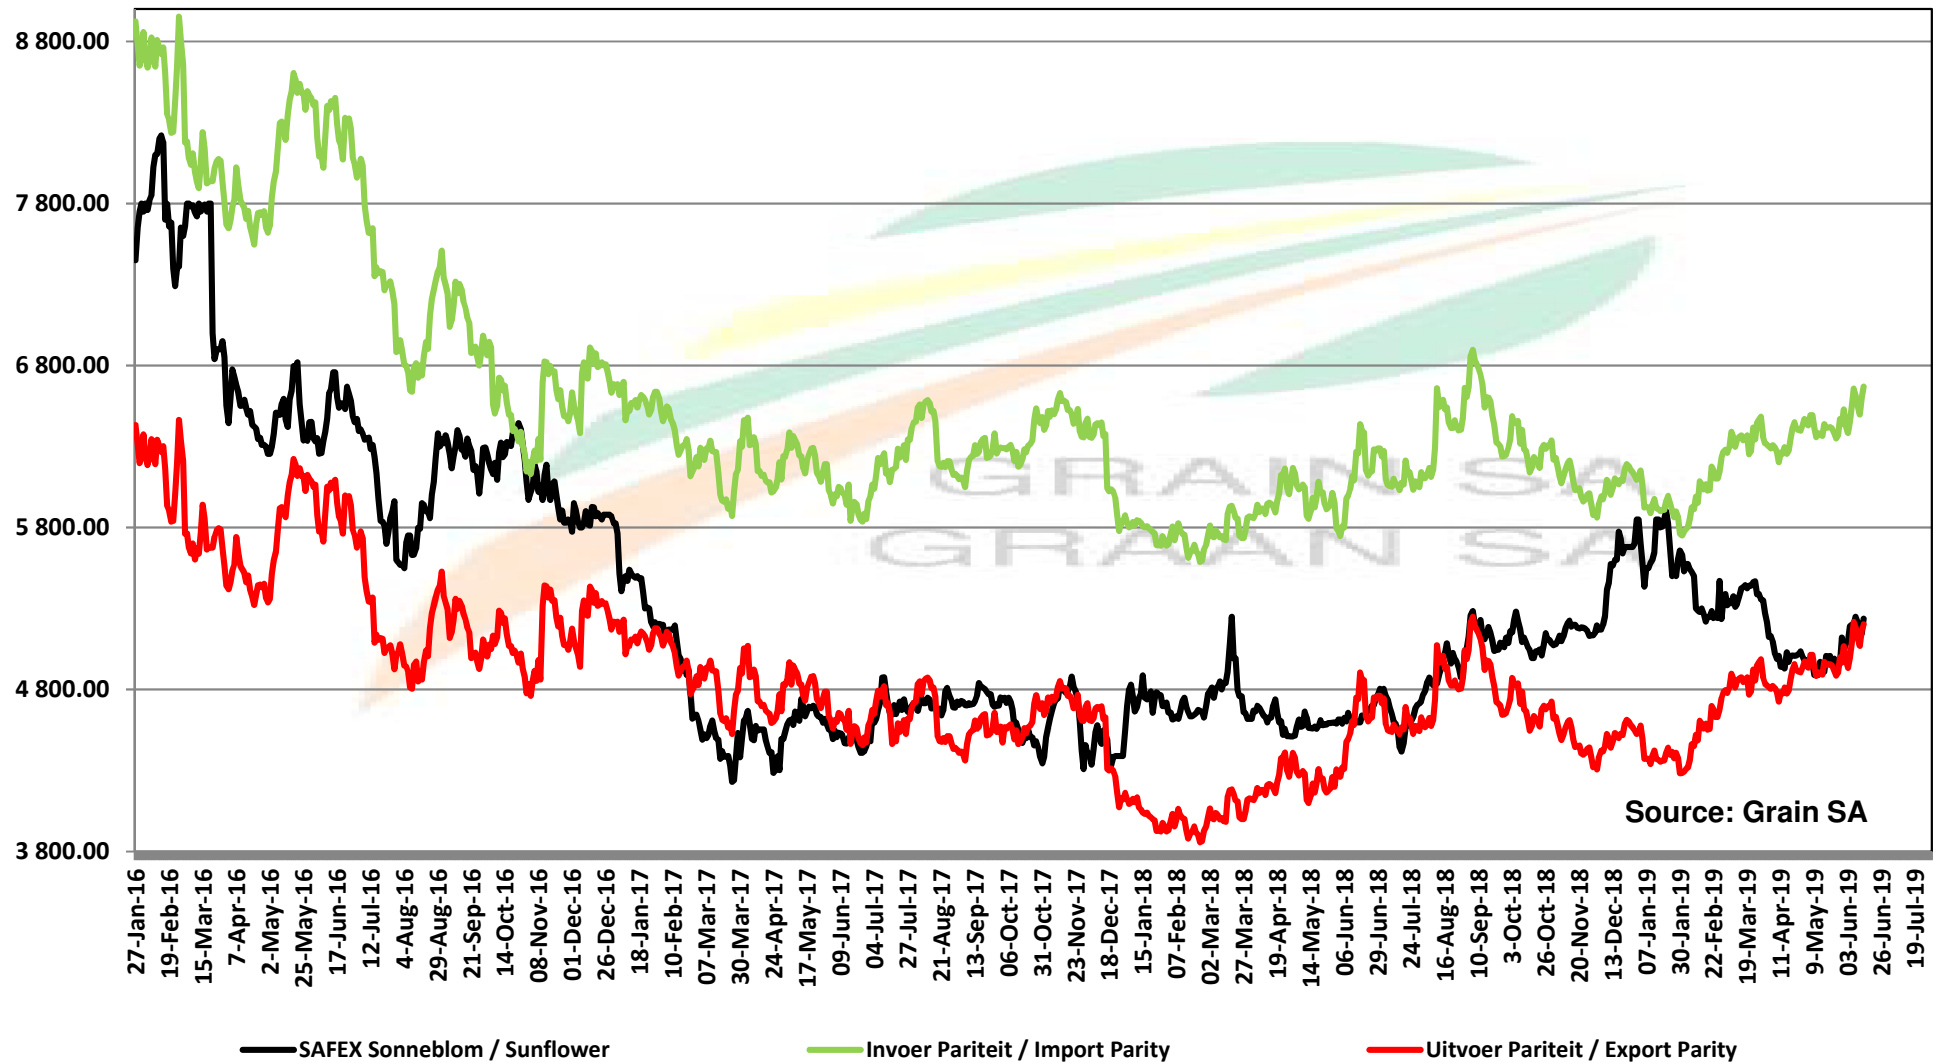

PRICES OF EU SUNFLOWER SEED DELIVERED IN RANDFONTEIN PRYSE VAN EU SONNEBLOMSAAD GELEWER IN RANDFONTEIN

PRICES OF EU SUNFLOWER SEED DELIVERED IN RANDFONTEIN PRYSE VAN EU SONNEBLOMSAAD GELEWER IN RANDFONTEIN