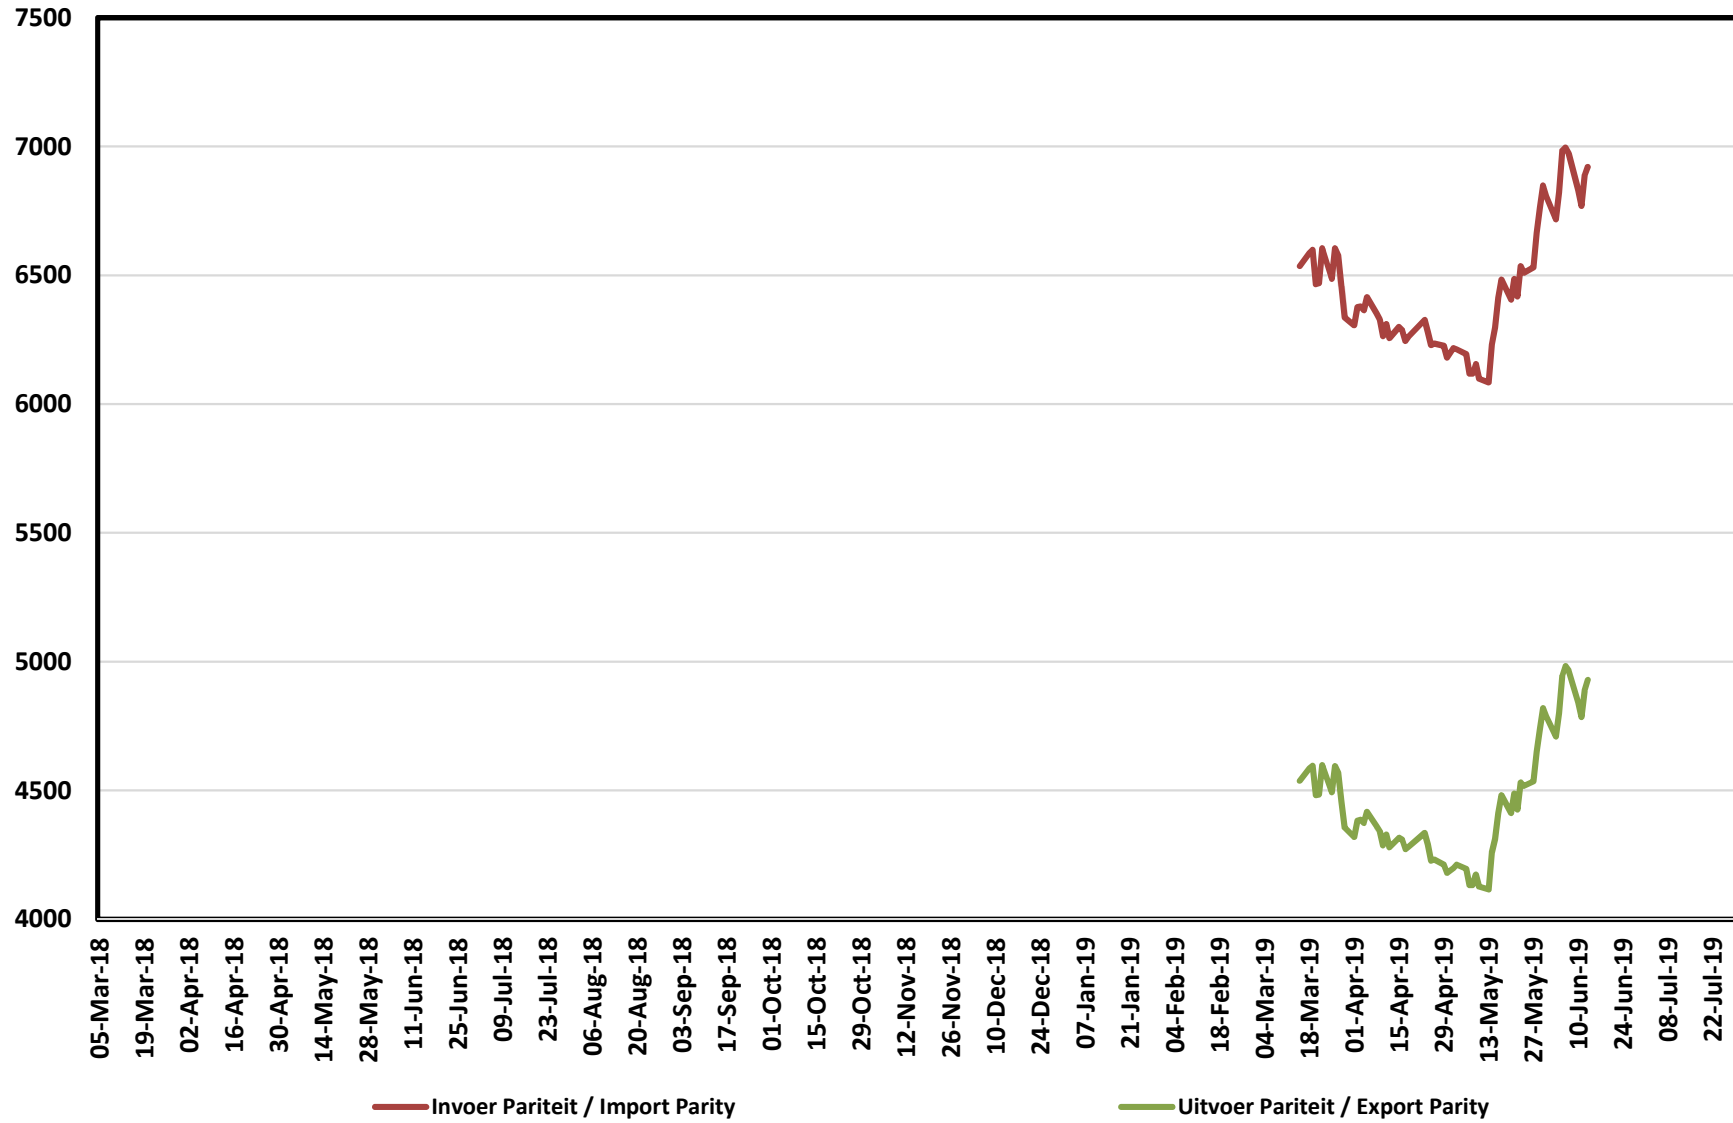

PRICES OF SOYBEAN SEED DELIVERED IN RANDFONTEIN MAY 2019
PRYSE VAN SOJABOONSAAD GELEWER IN RANDFONTEIN MAY 2019