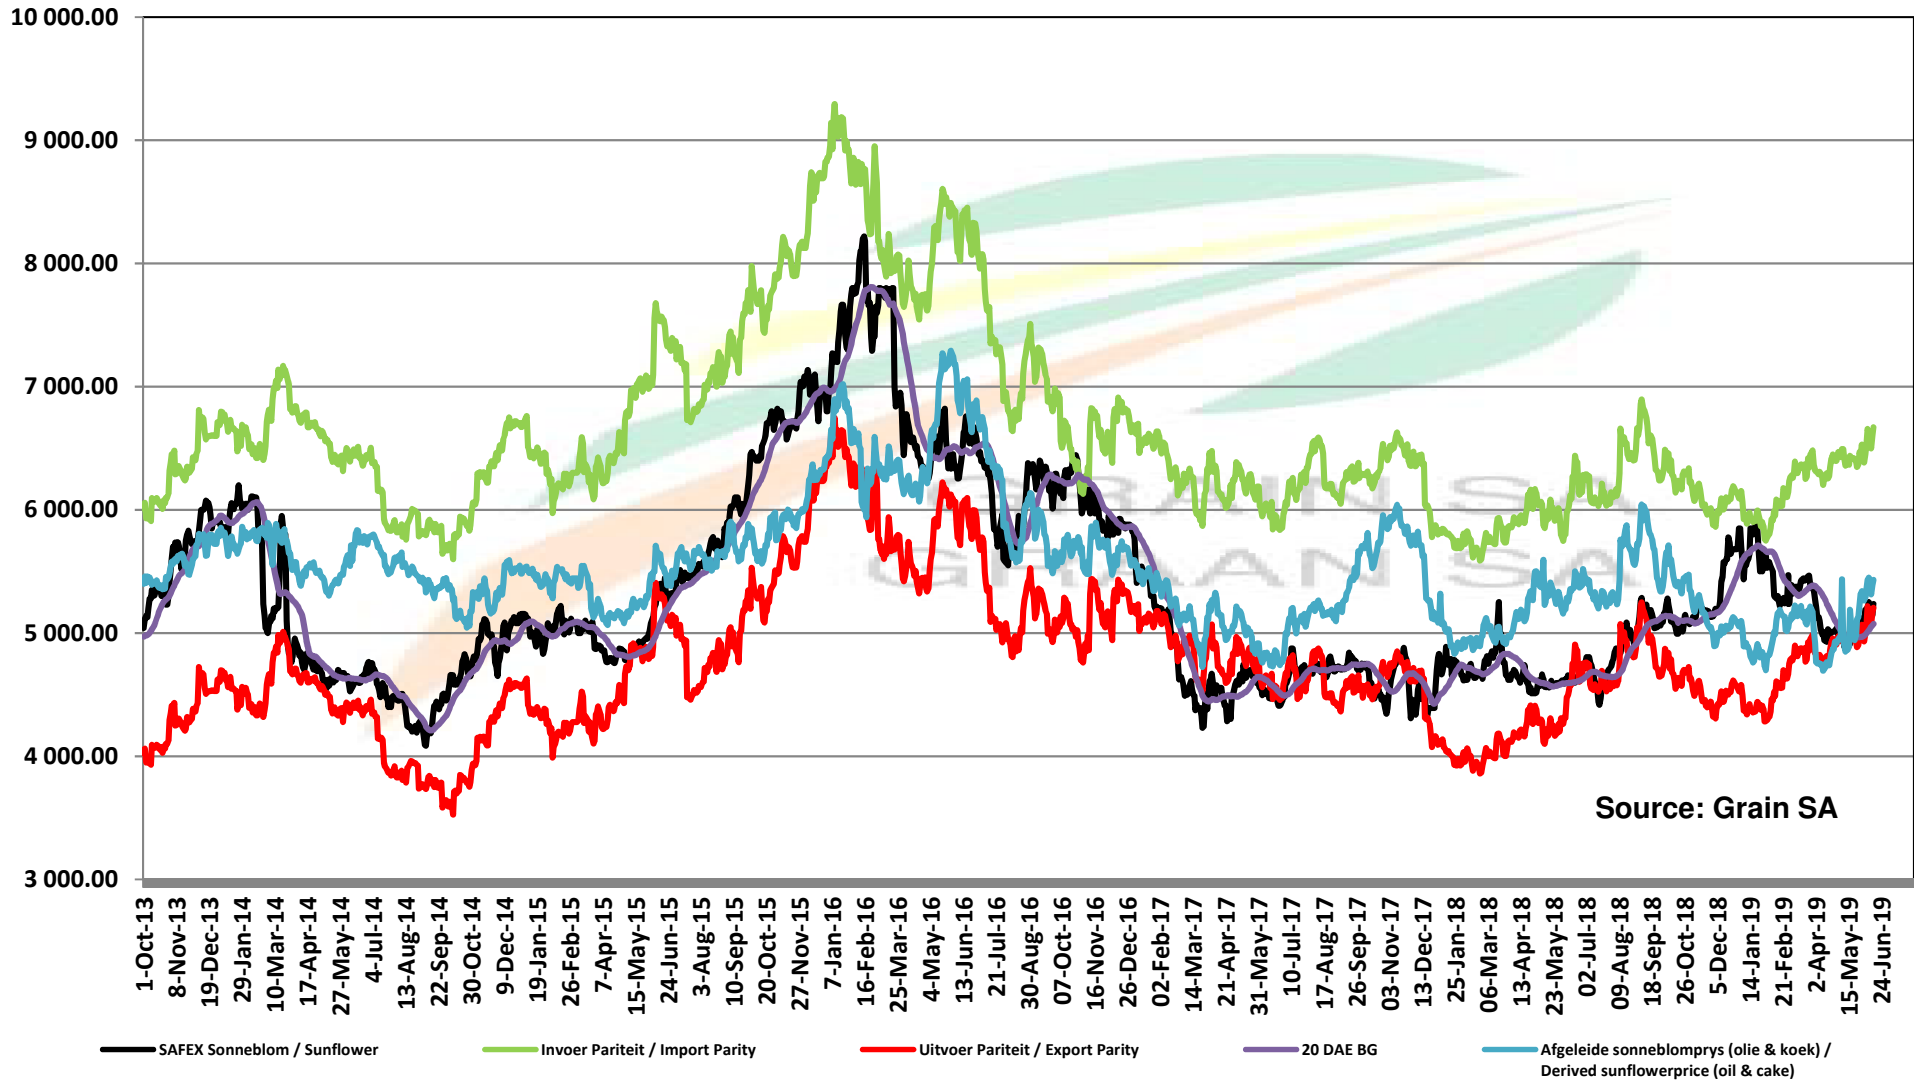

PRICES OF EU SUNFLOWER SEED DELIVERED IN RANDFONTEIN PRYSE VAN EU SONNEBLOMSAAD GELEWER IN RANDFONTEIN

PRICES OF EU SUNFLOWER SEED DELIVERED IN RANDFONTEIN PRYSE VAN EU SONNEBLOMSAAD GELEWER IN RANDFONTEIN