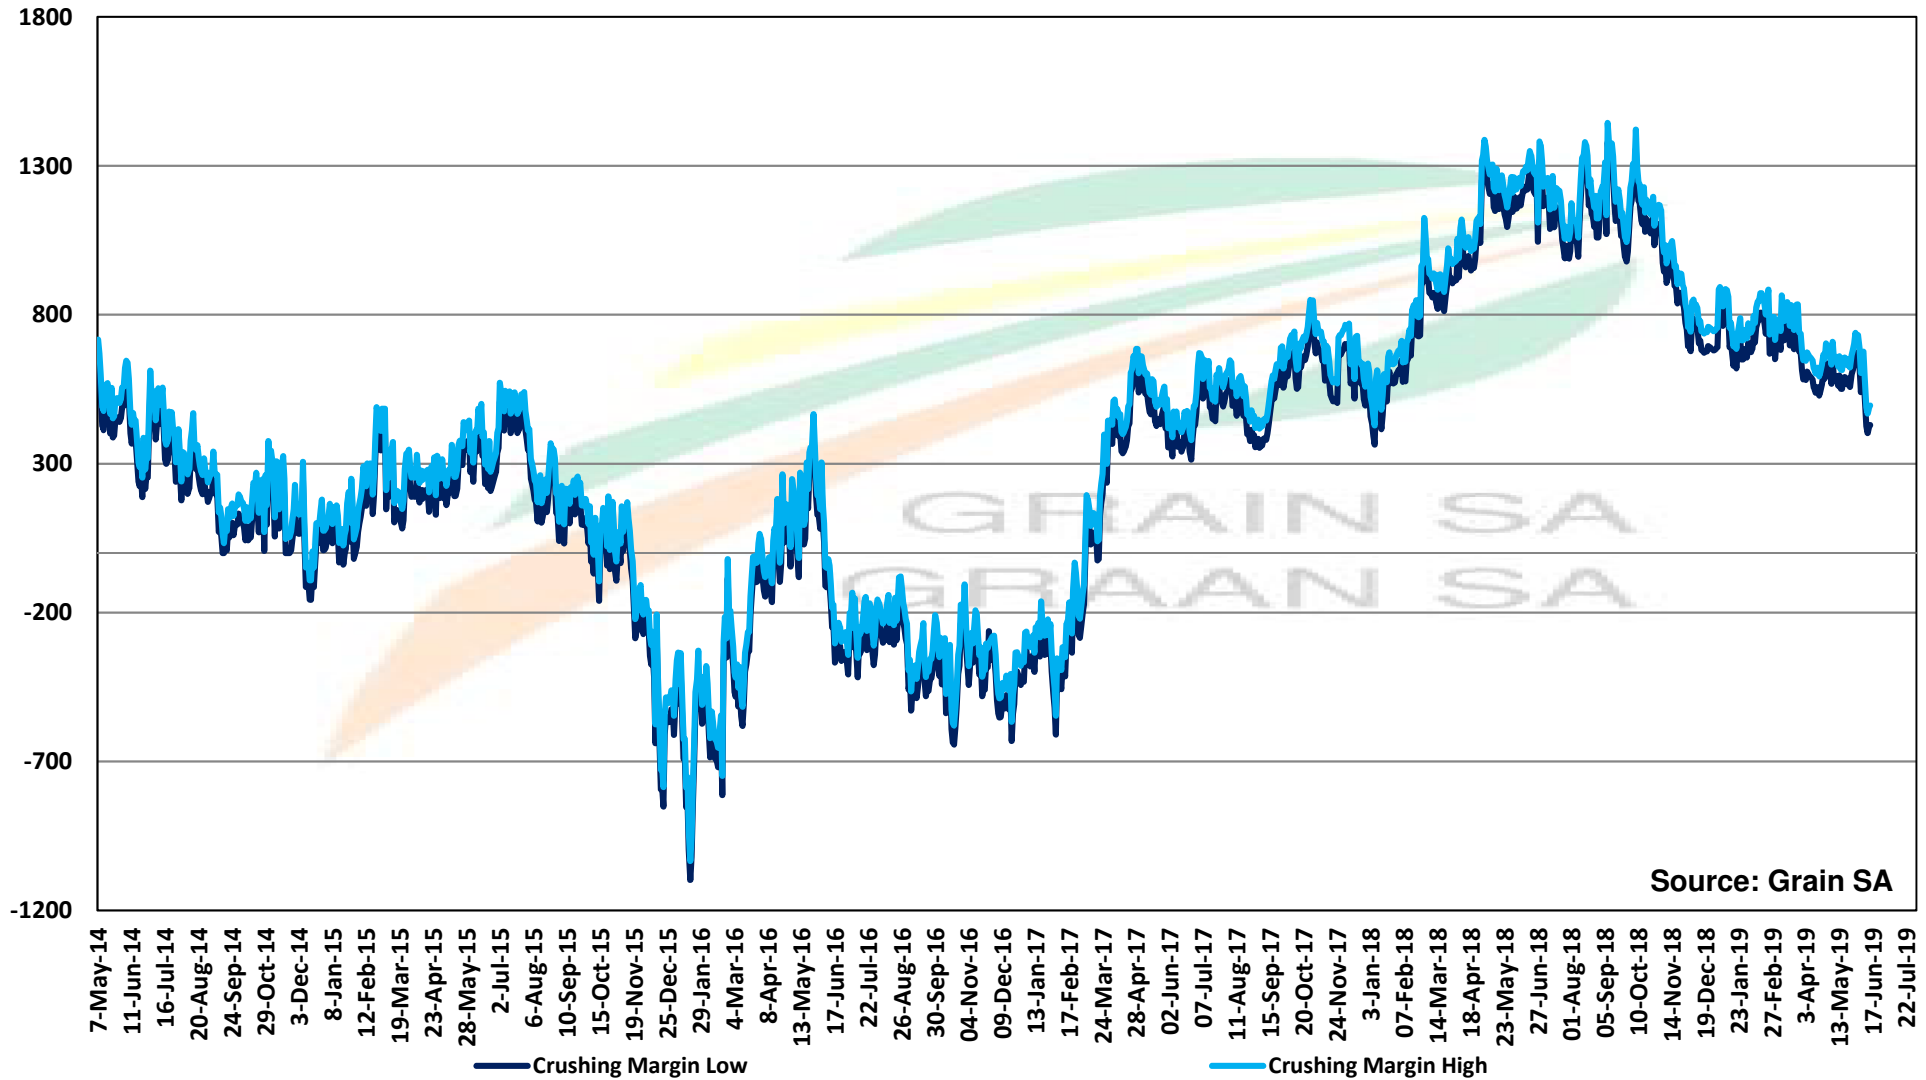

PRICES OF SOYBEAN CRUSHING MARGIN PRYSE VAN SOJABOON PERSMARGE

Source: Grain SA