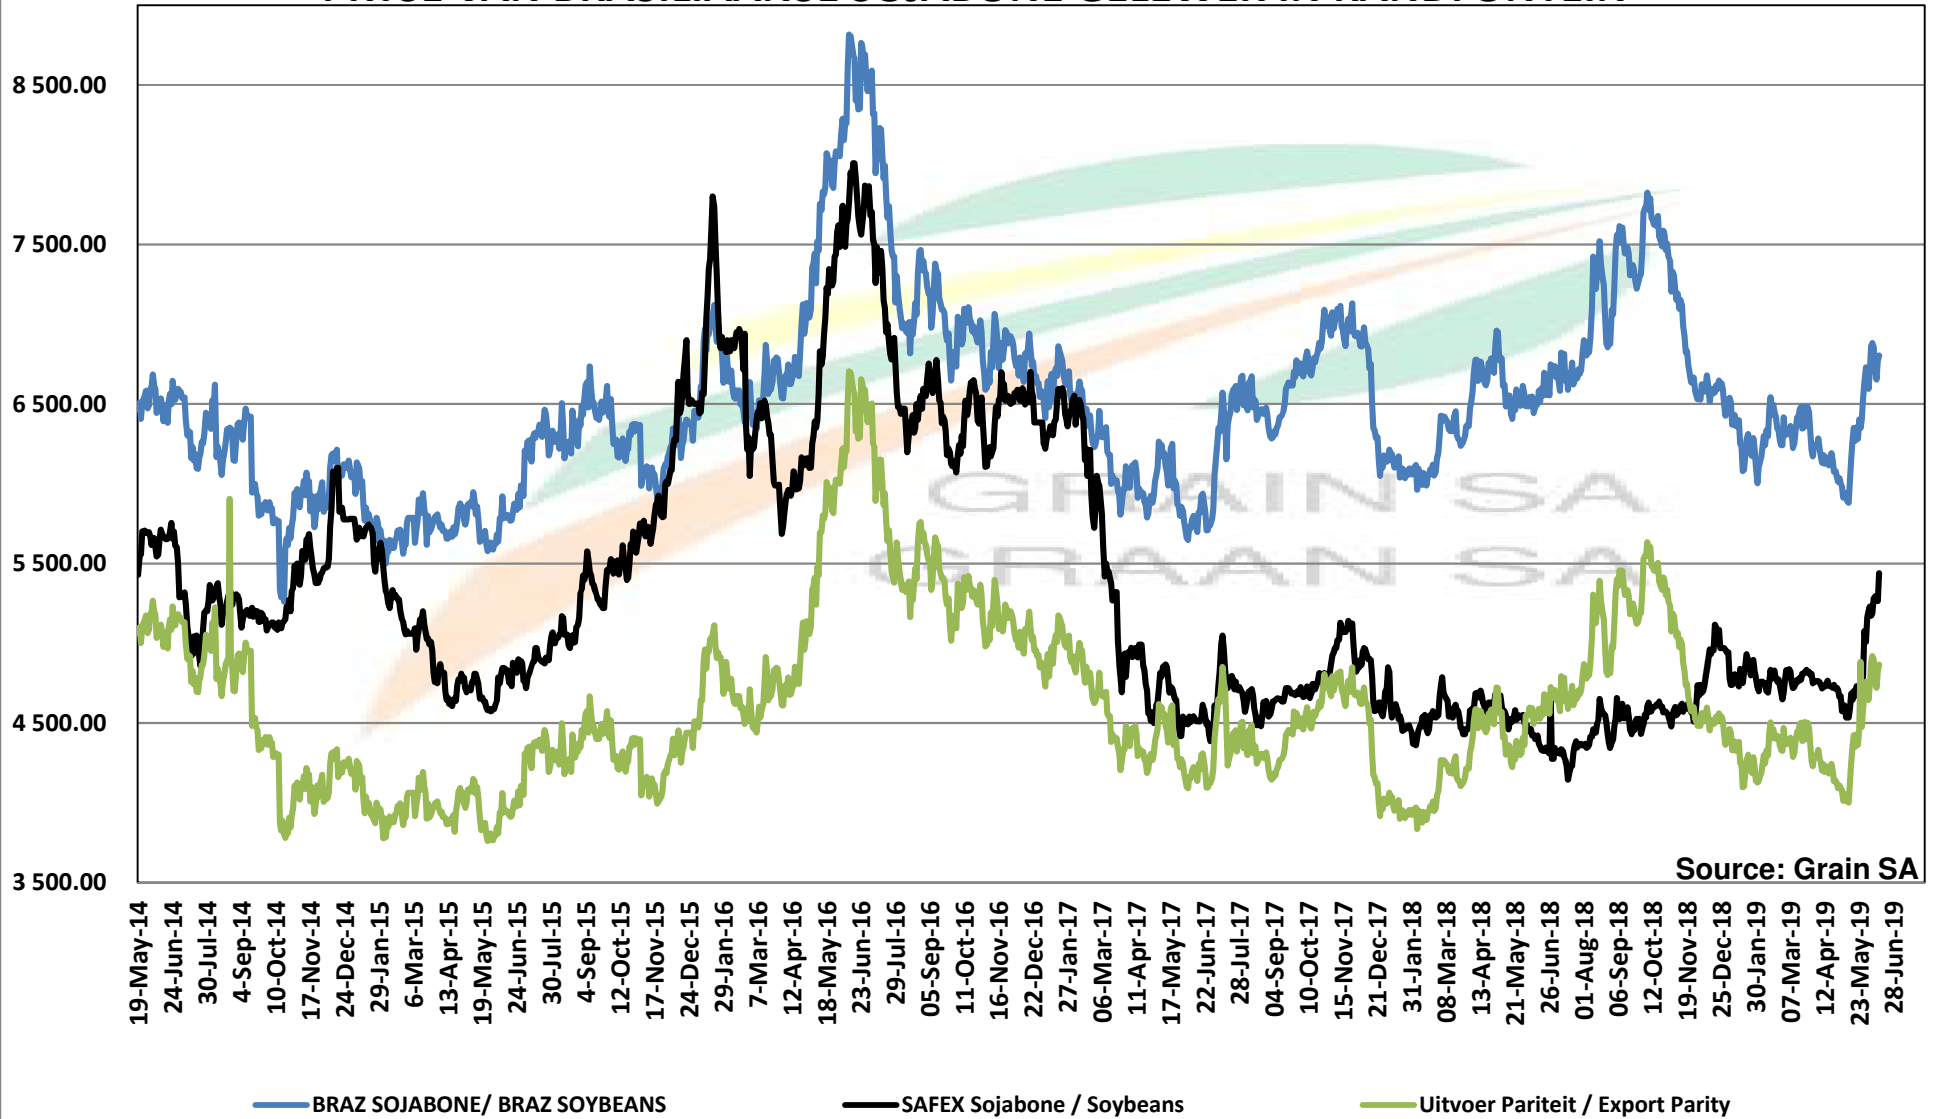

PRICES OF DERIVED SOYBEAN DELIVERED IN RANDFONTEIN PRYSE VAN AFGELEIDE SOJABONE GELEWER IN RANDFONTEIN

PRICES OF SOYBEAN SEED DELIVERED IN RANDFONTEIN MAY 2019
PRYSE VAN SOJABOONSAAD GELEWER IN RANDFONTEIN MAY 2019

PRICES OF SOYBEAN CRUSHING MARGIN PRYSE VAN SOJABOON PERSMARGE

Source: Grain SA

PRICES OF BRAZILIAN SOYBEAN DELIVERED IN RANDFONTEIN
PRYSE VAN BRASILIAANSE SOJABONE GELEWER IN RANDFONTEIN

Prices of Canola in the South Cape (Swellendam)
 Canolapryse in die Suid-Kaap (Swellendam)