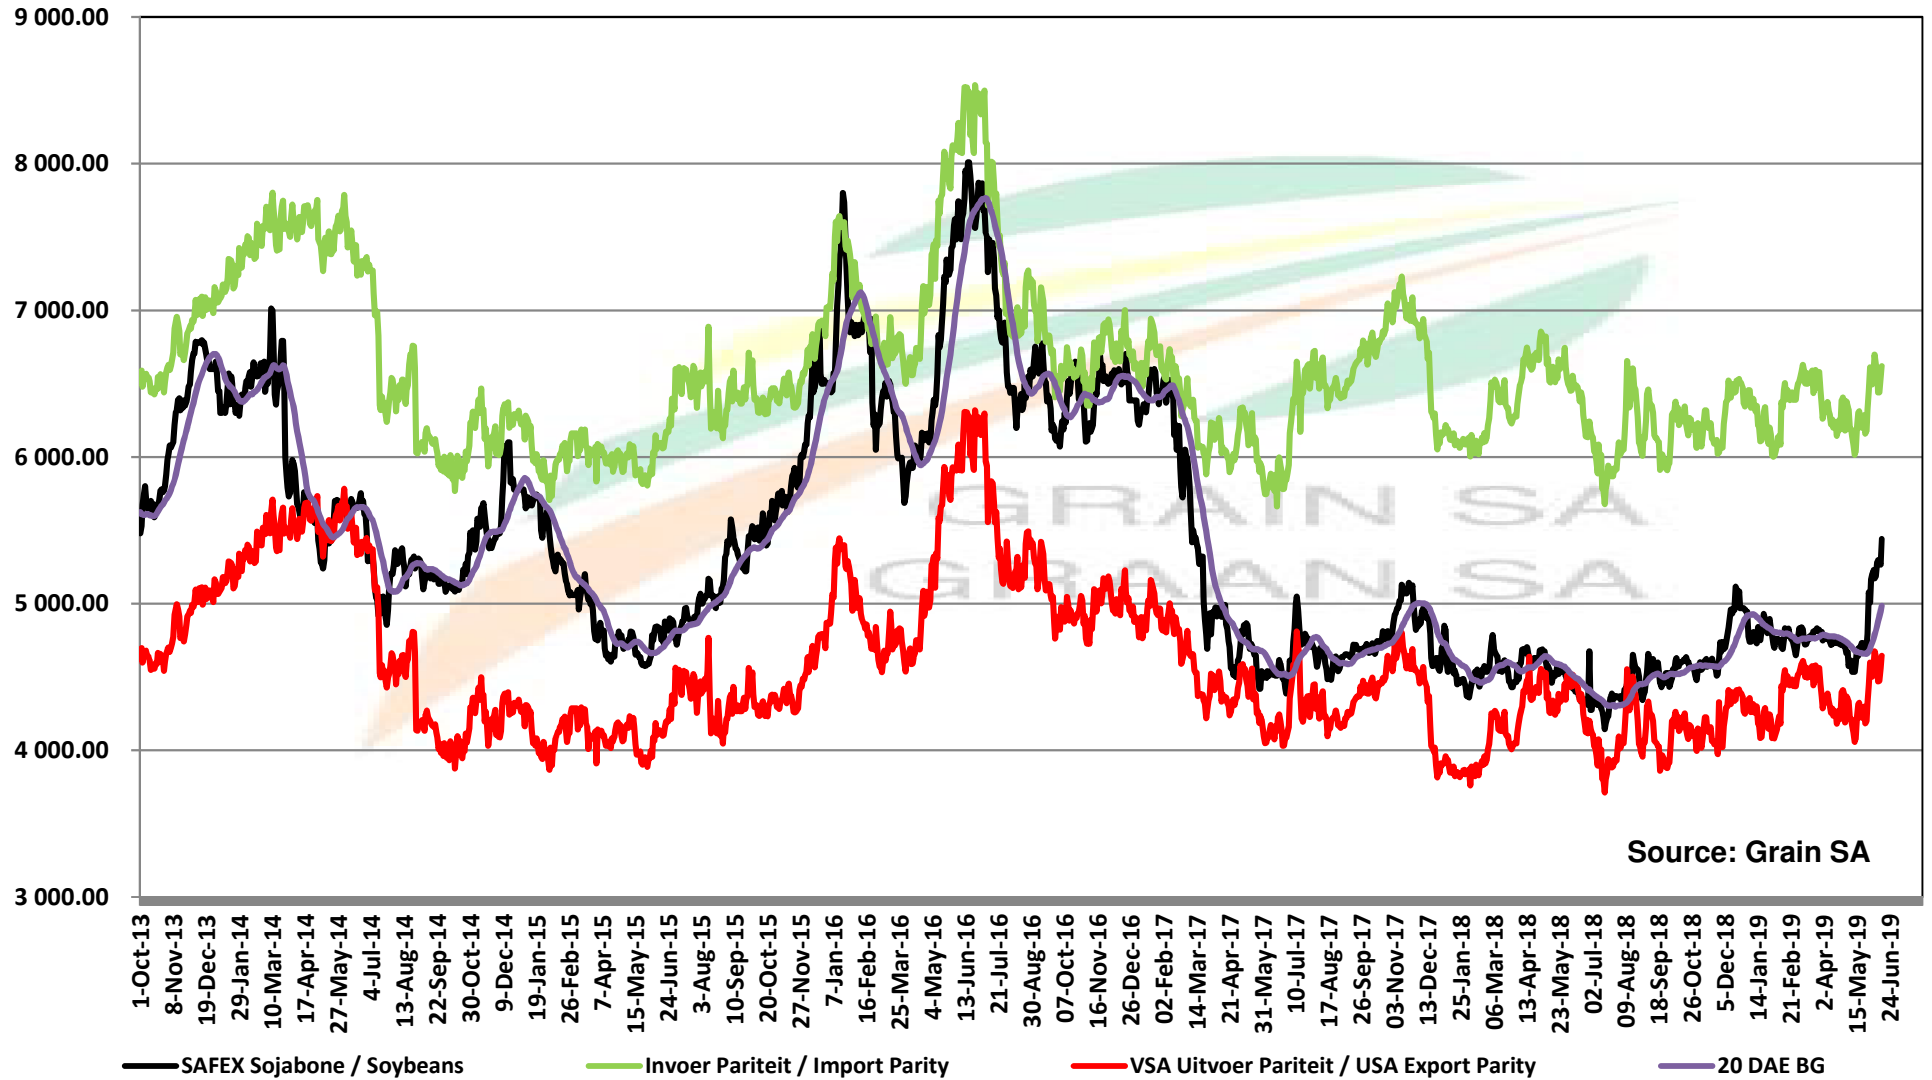

PRICES OF SOYBEAN SEED DELIVERED IN RANDFONTEIN PRYSE VAN SOJABOONSAAD GELEWER IN RANDFONTEIN