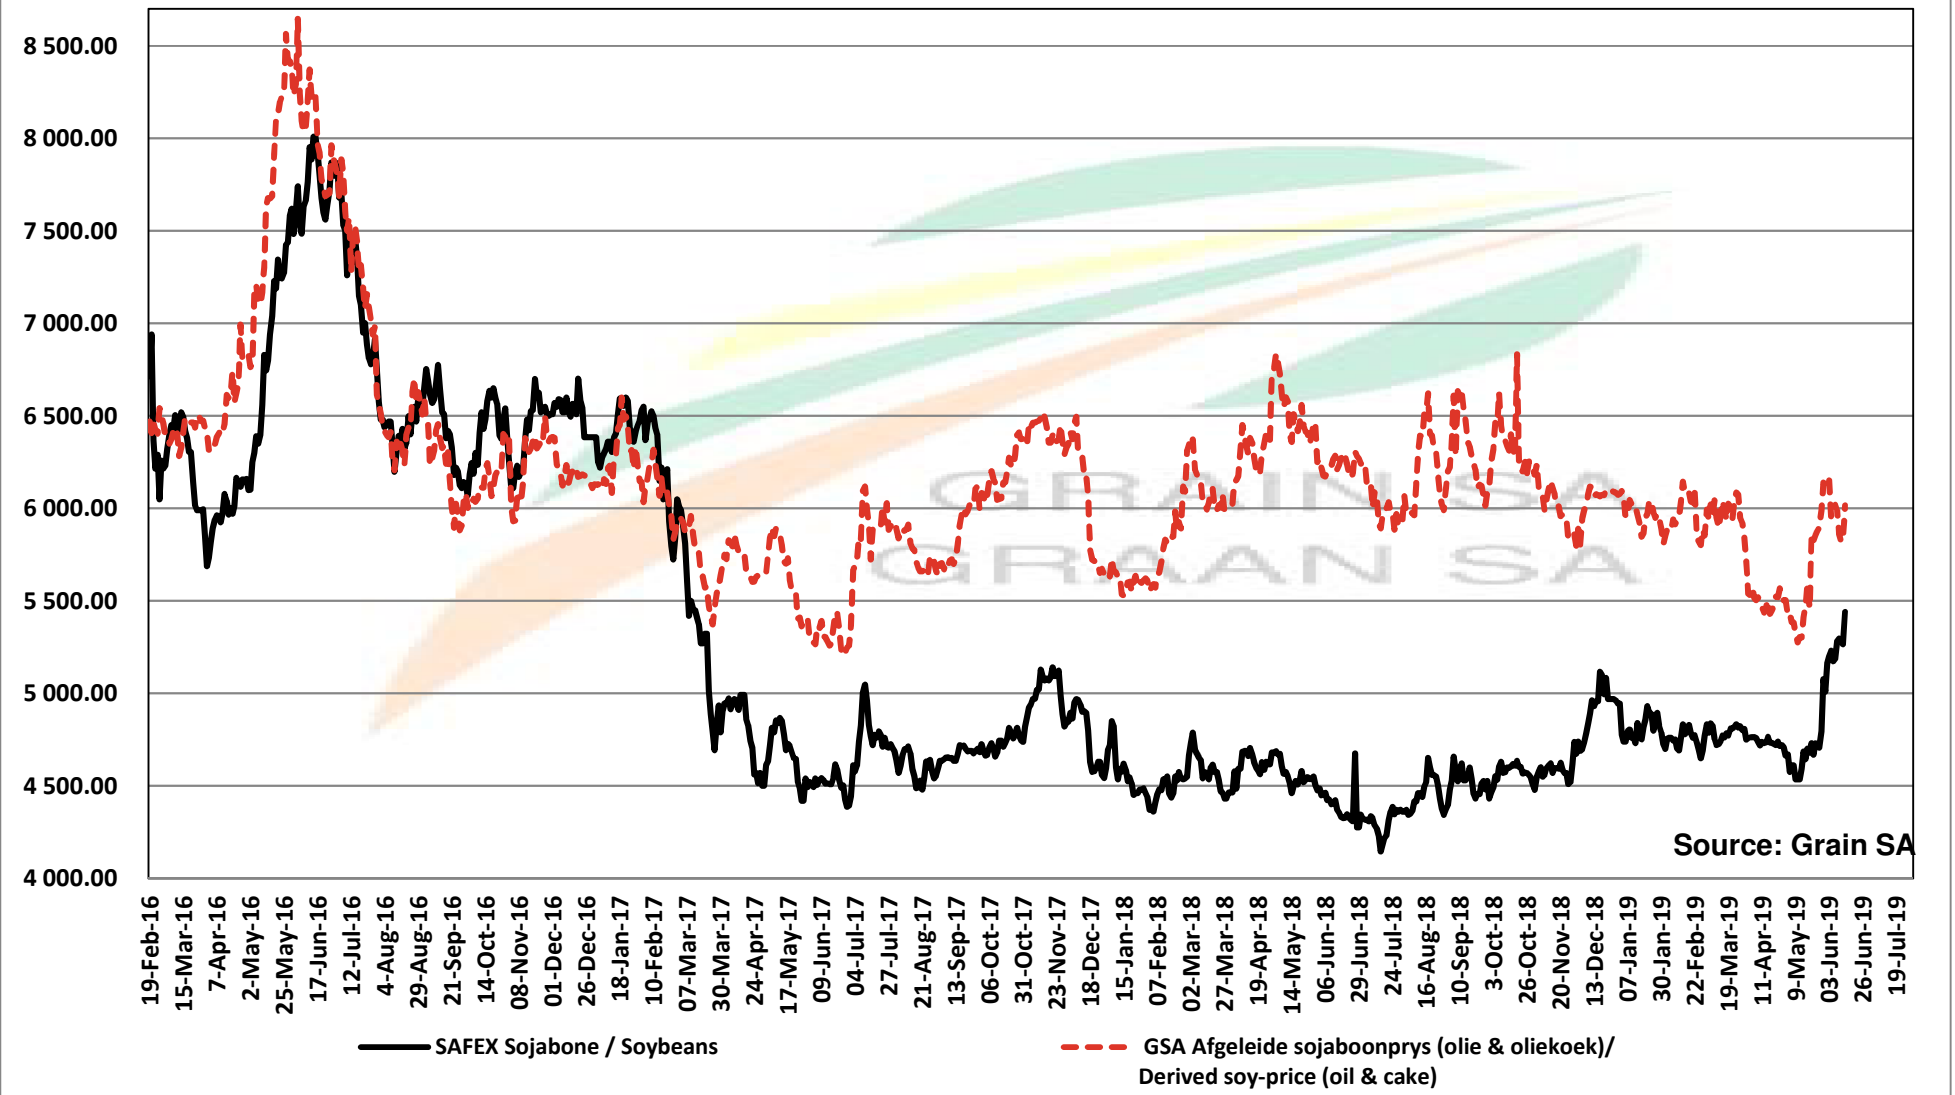

PRICES OF DERIVED SOYBEAN DELIVERED IN RANDFONTEIN PRYSE VAN AFGELEIDE SOJABONE GELEWER IN RANDFONTEIN