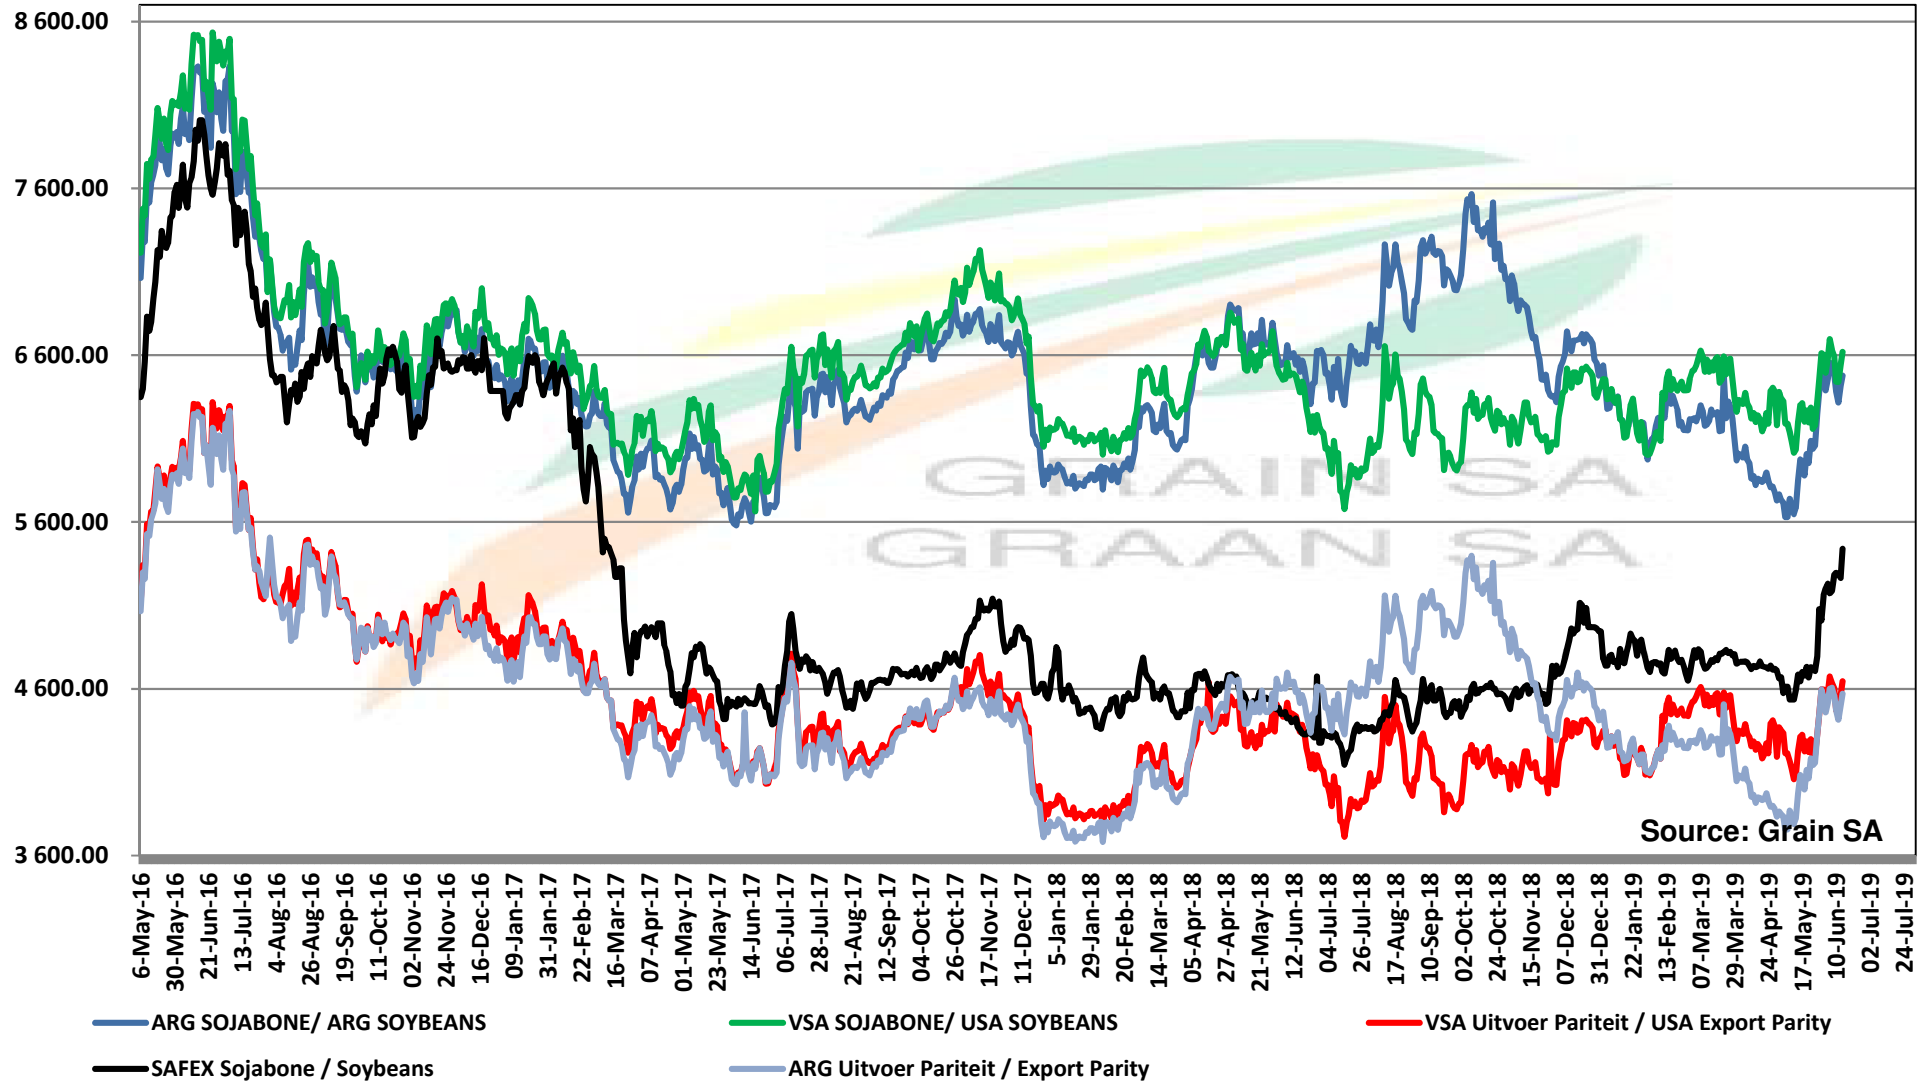

PRICES OF ARGENTINIAN SOYBEAN SEED DELIVERED IN RANDFONTEIN

PRYSE VAN ARGENTYNSE SOJABOONSAAD GELEWER IN RANDFONTEIN