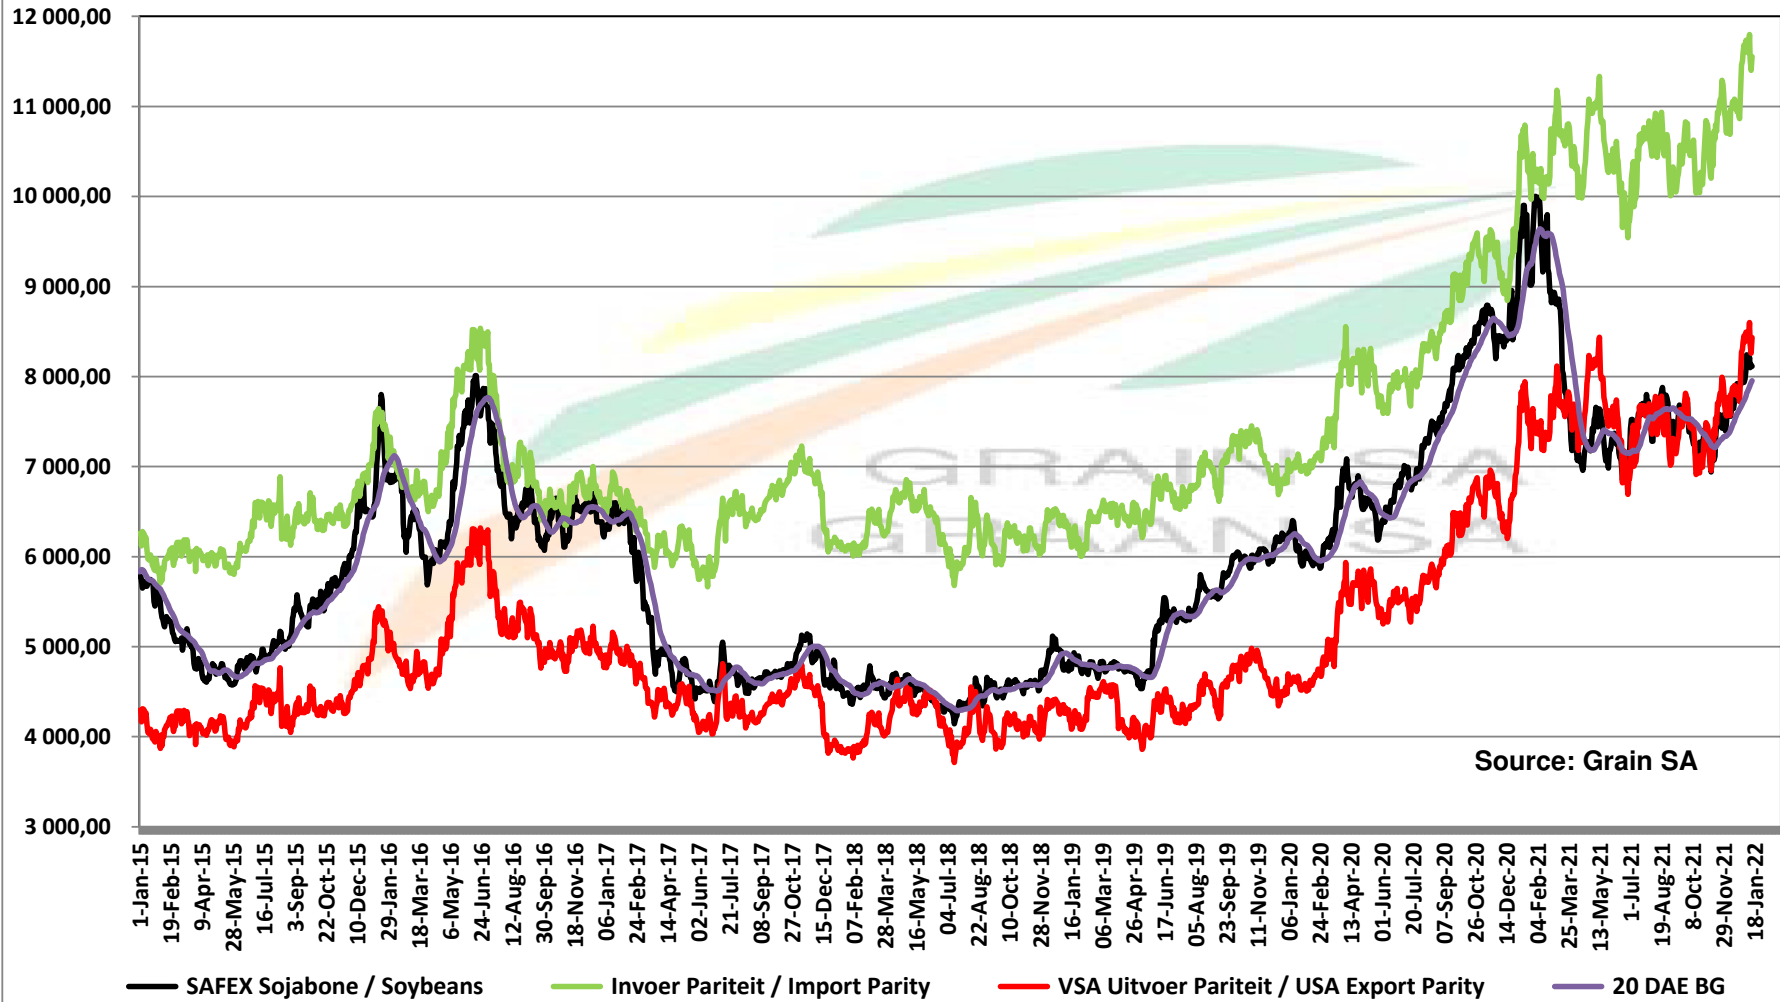

PRICES OF SOYBEAN SEED DELIVERED IN RANDFONTEIN PRYSE VAN SOJABOONSAAD GELEWER IN RANDFONTEIN