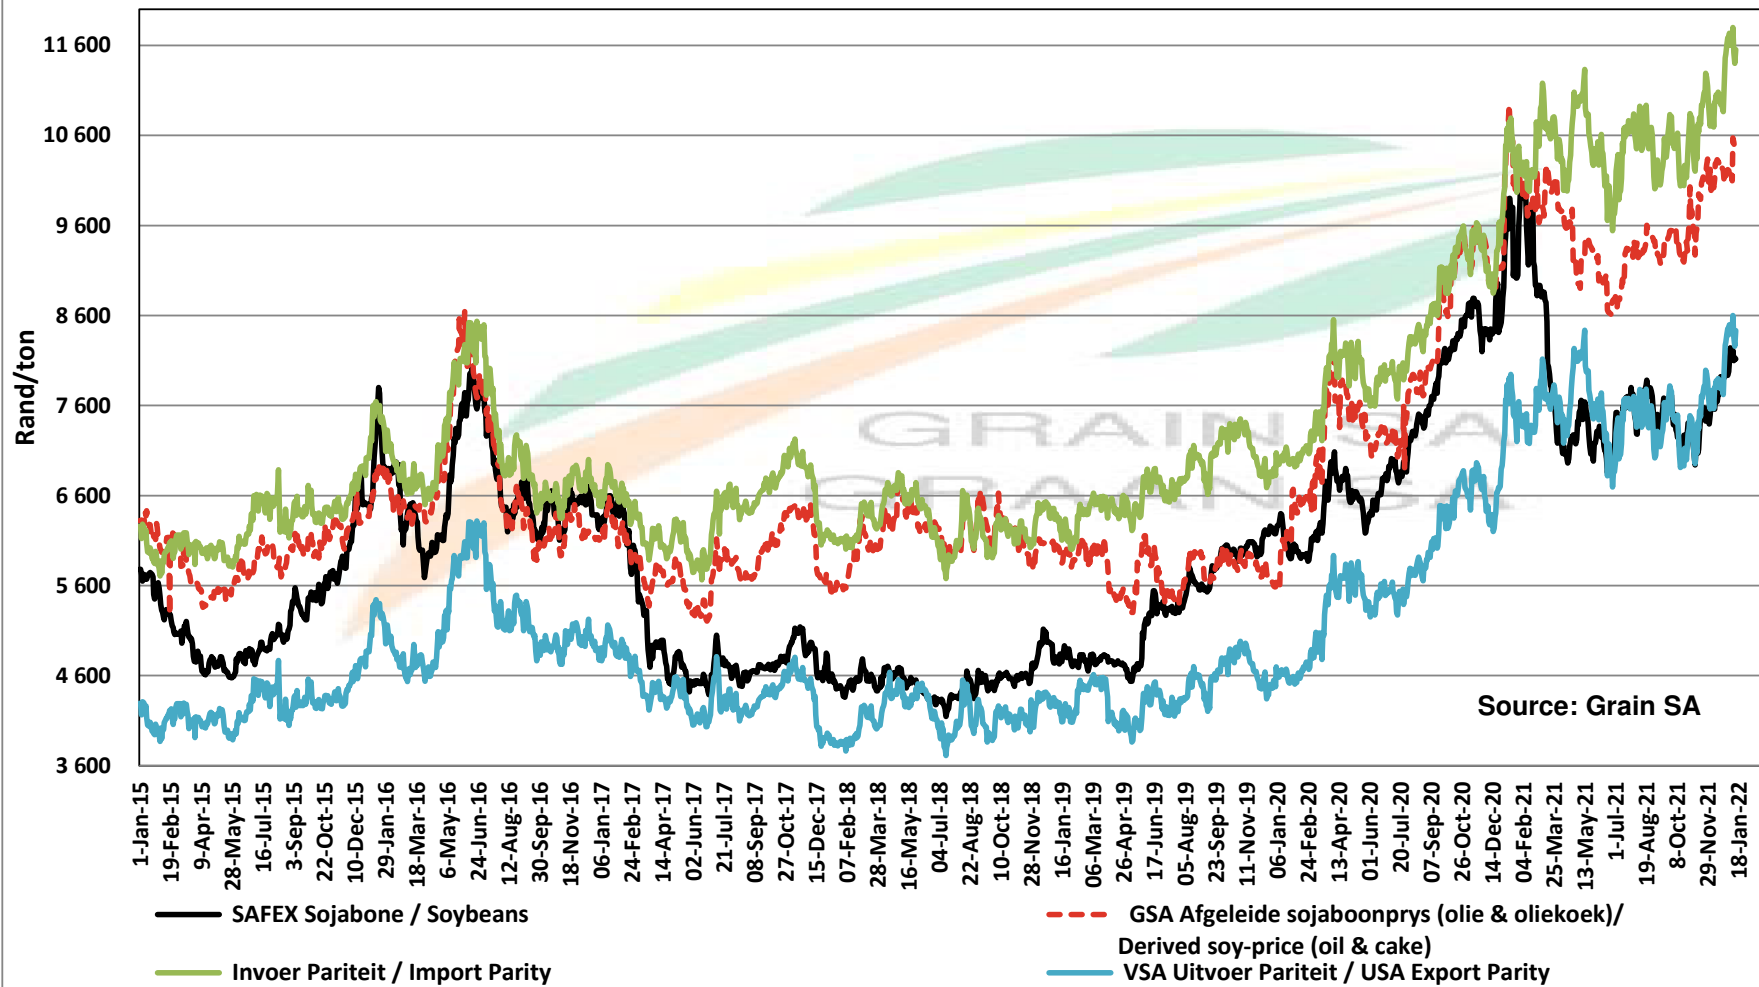

PRICES OF DERIVED SOYBEAN DELIVERED IN RANDFONTEIN PRYSE VAN AFGELEIDE SOJABONE GELEWER IN RANDFONTEIN