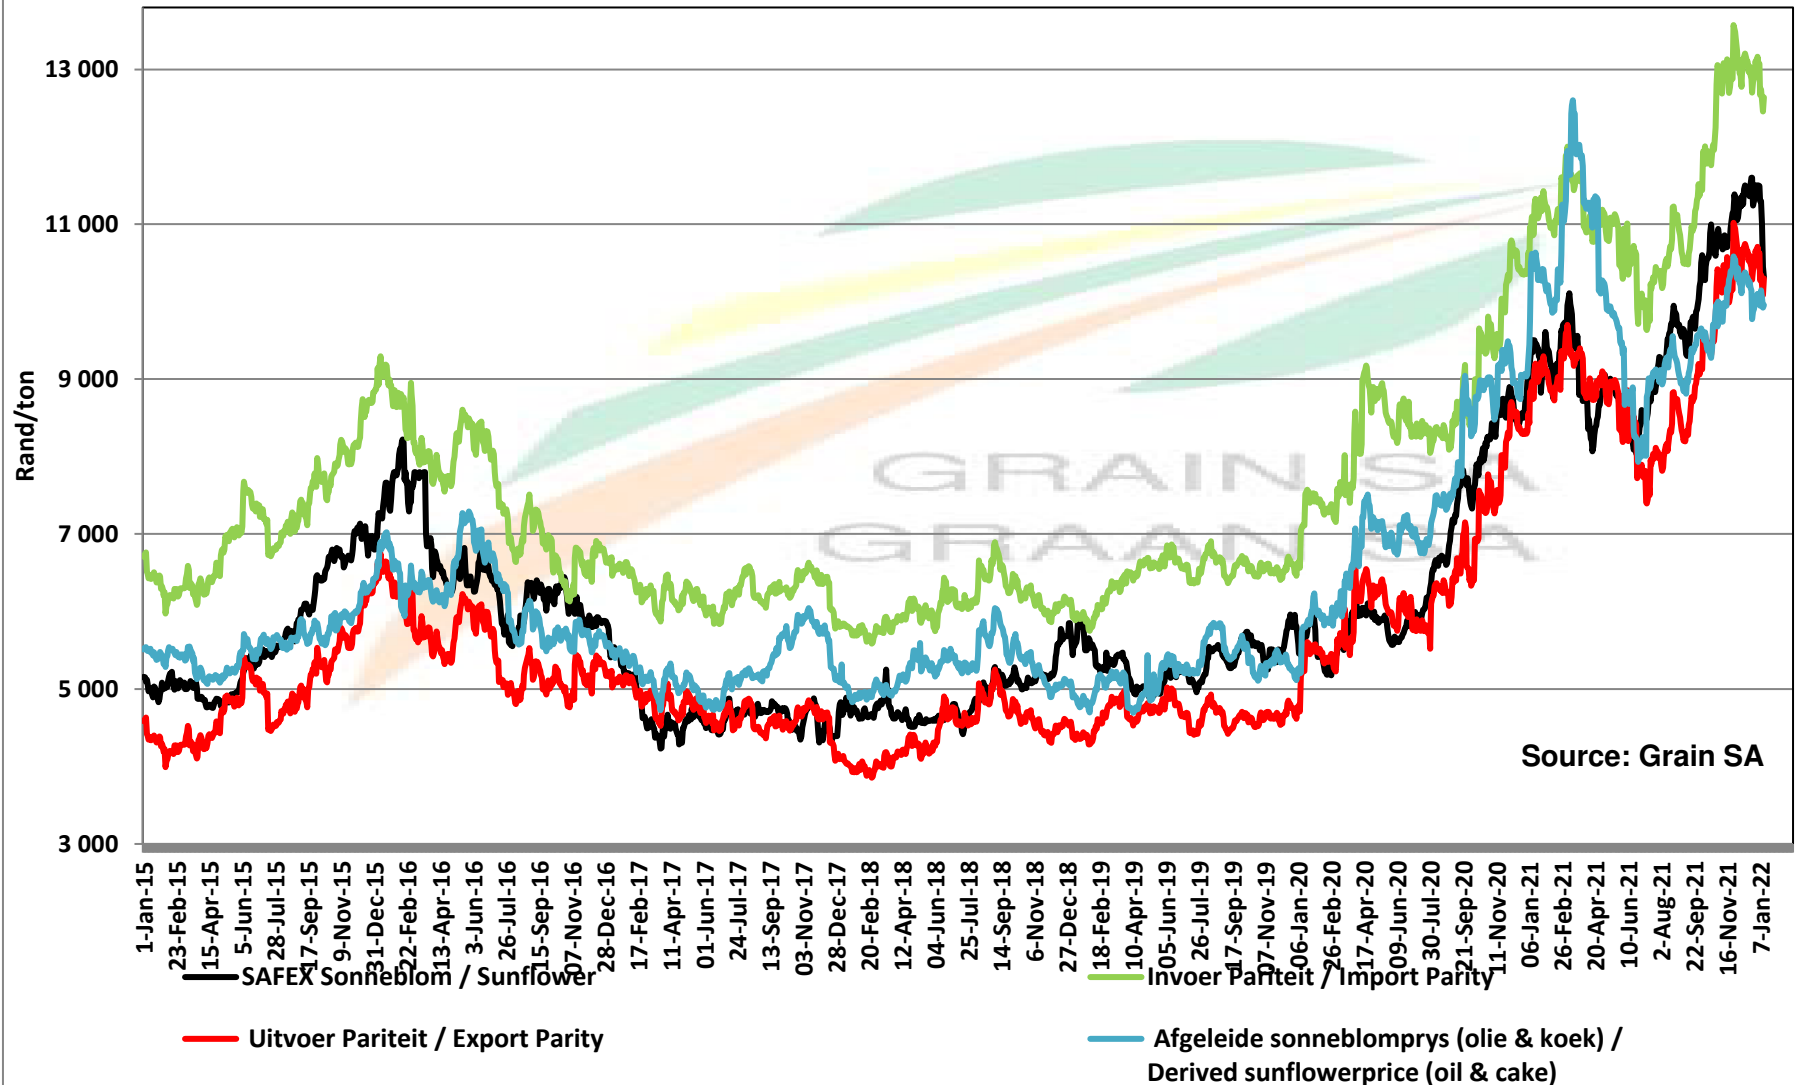

PRICES OF EU SUNFLOWER SEED DELIVERED IN RANDFONTEIN PRYSE VAN EU SONNEBLOMSAAD GELEWER IN RANDFONTEIN

PRICES OF EU SUNFLOWER SEED DELIVERED IN RANDFONTEIN PRYSE VAN EU SONNEBLOMSAAD GELEWER IN RANDFONTEIN