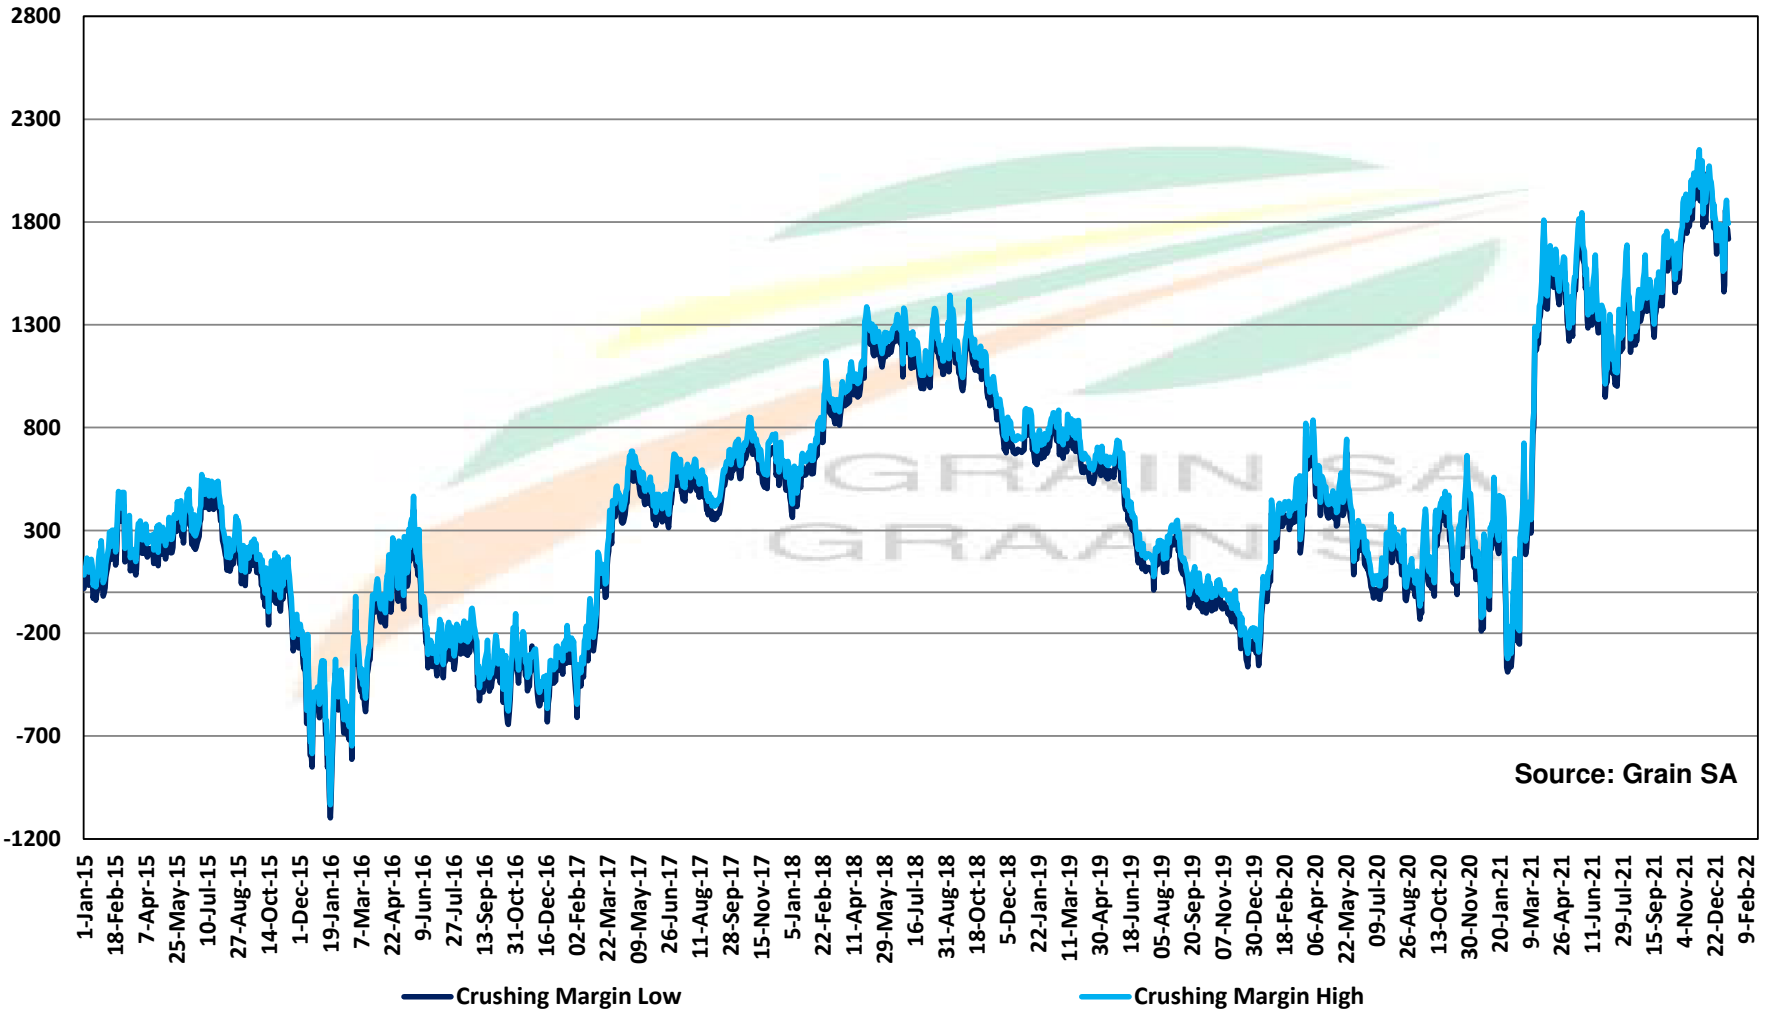

PRICES OF SOYBEAN CRUSHING MARGIN PRYSE VAN SOJABOON PERSMARGE