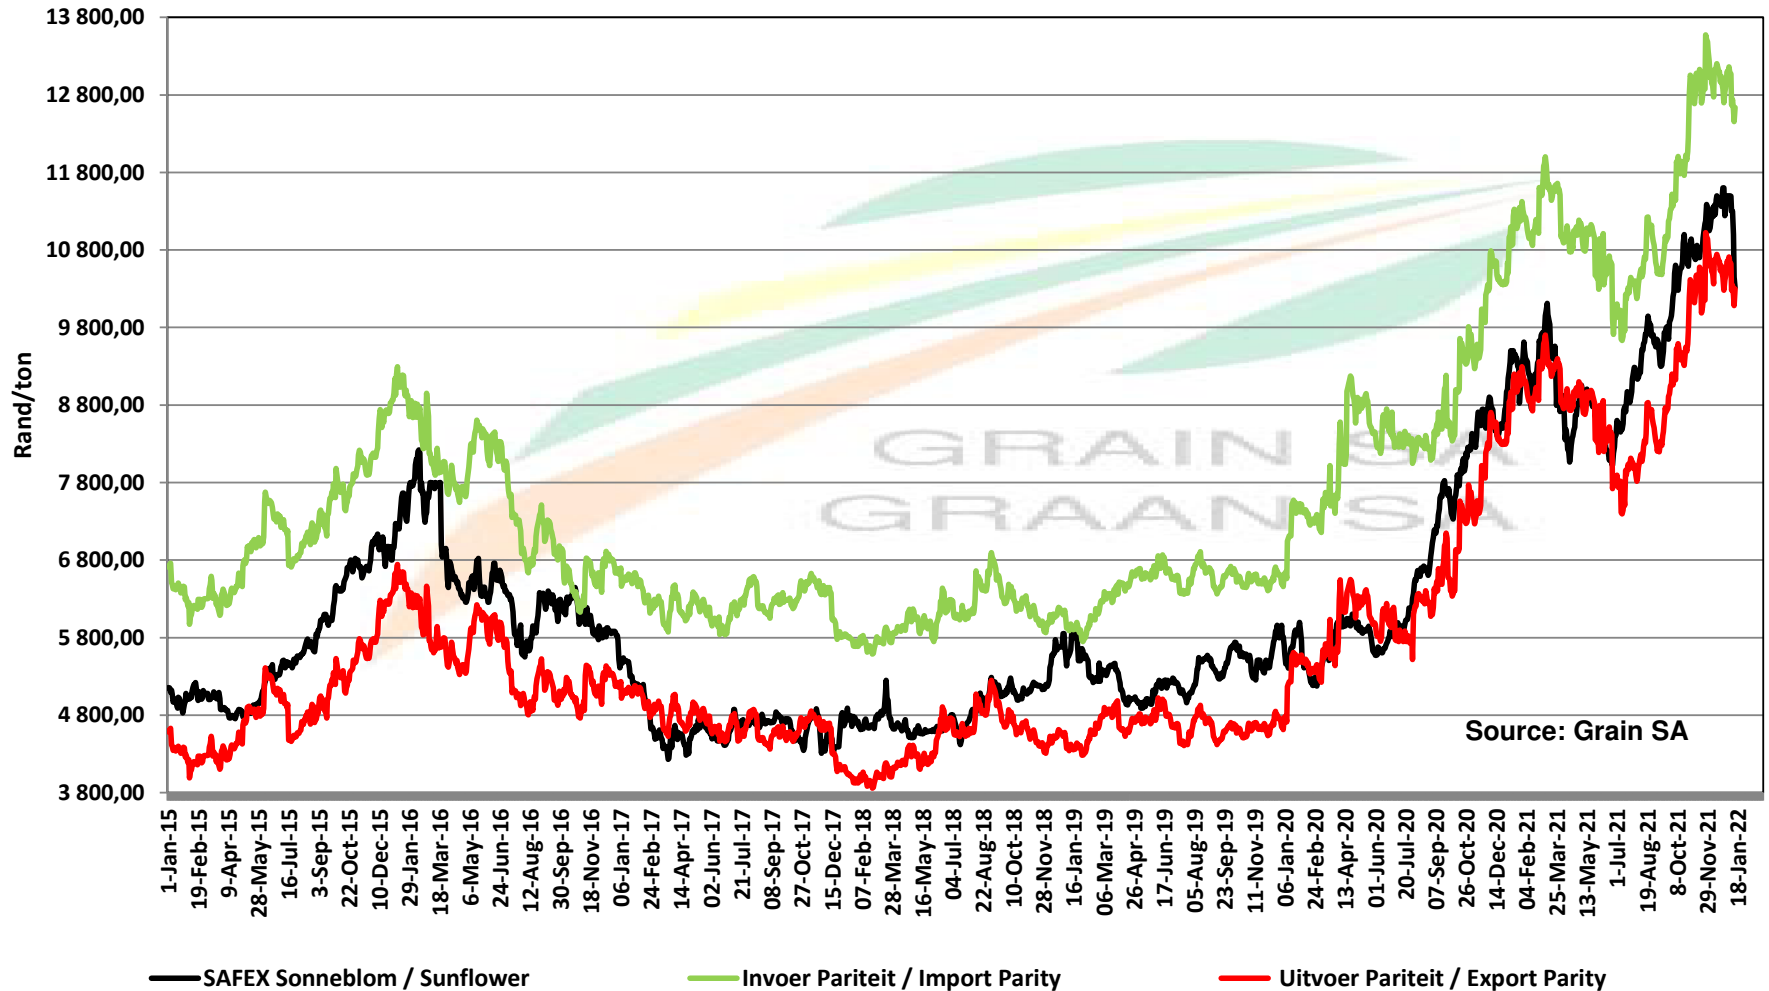

PRICES OF EU SUNFLOWER SEED DELIVERED IN RANDFONTEIN PRYSE VAN EU SONNEBLOMSAAD GELEWER IN RANDFONTEIN

PRICES OF EU SUNFLOWER SEED DELIVERED IN RANDFONTEIN PRYSE VAN EU SONNEBLOMSAAD GELEWER IN RANDFONTEIN