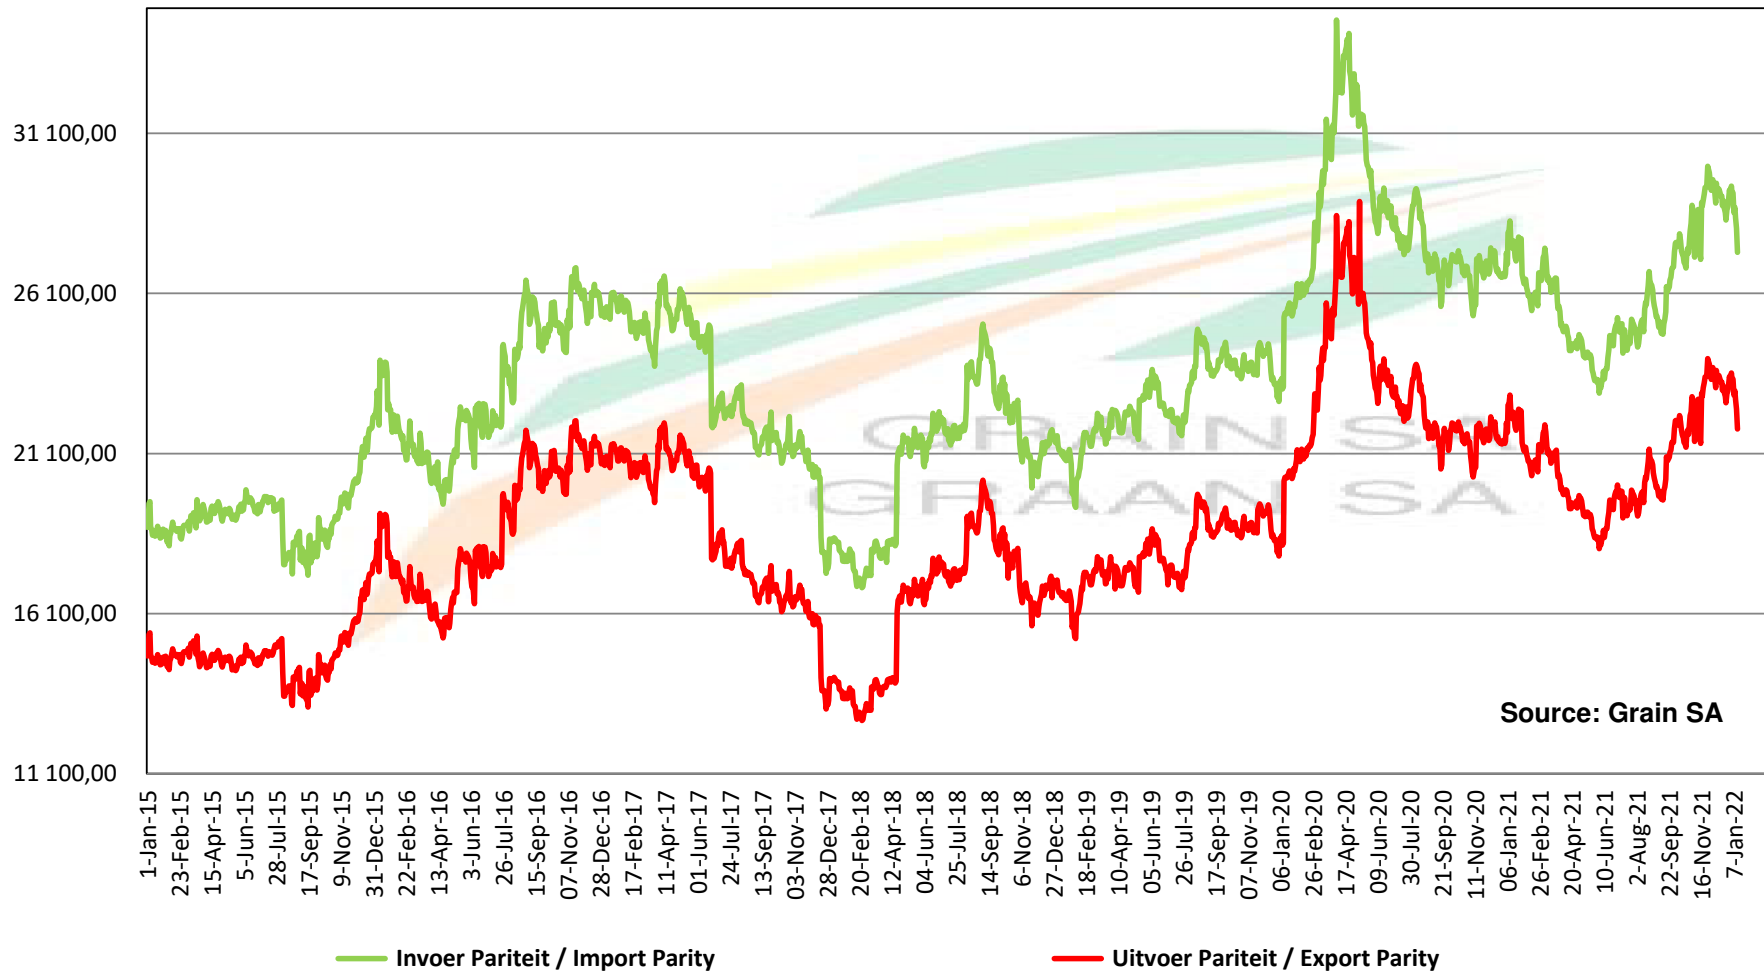

PRICES OF PROCESSED AND GRADED USA CHOICE GRADE GROUNDNUTS (40/50) (RANDFONTEIN)
PRYSE VAN UITGEDOP EN GESORTEERDE VSA KEURGRAAD GRONDBONE MET 'N PITGROOTTE VAN 40/50
pitgrootte (RANDFONTEIN)