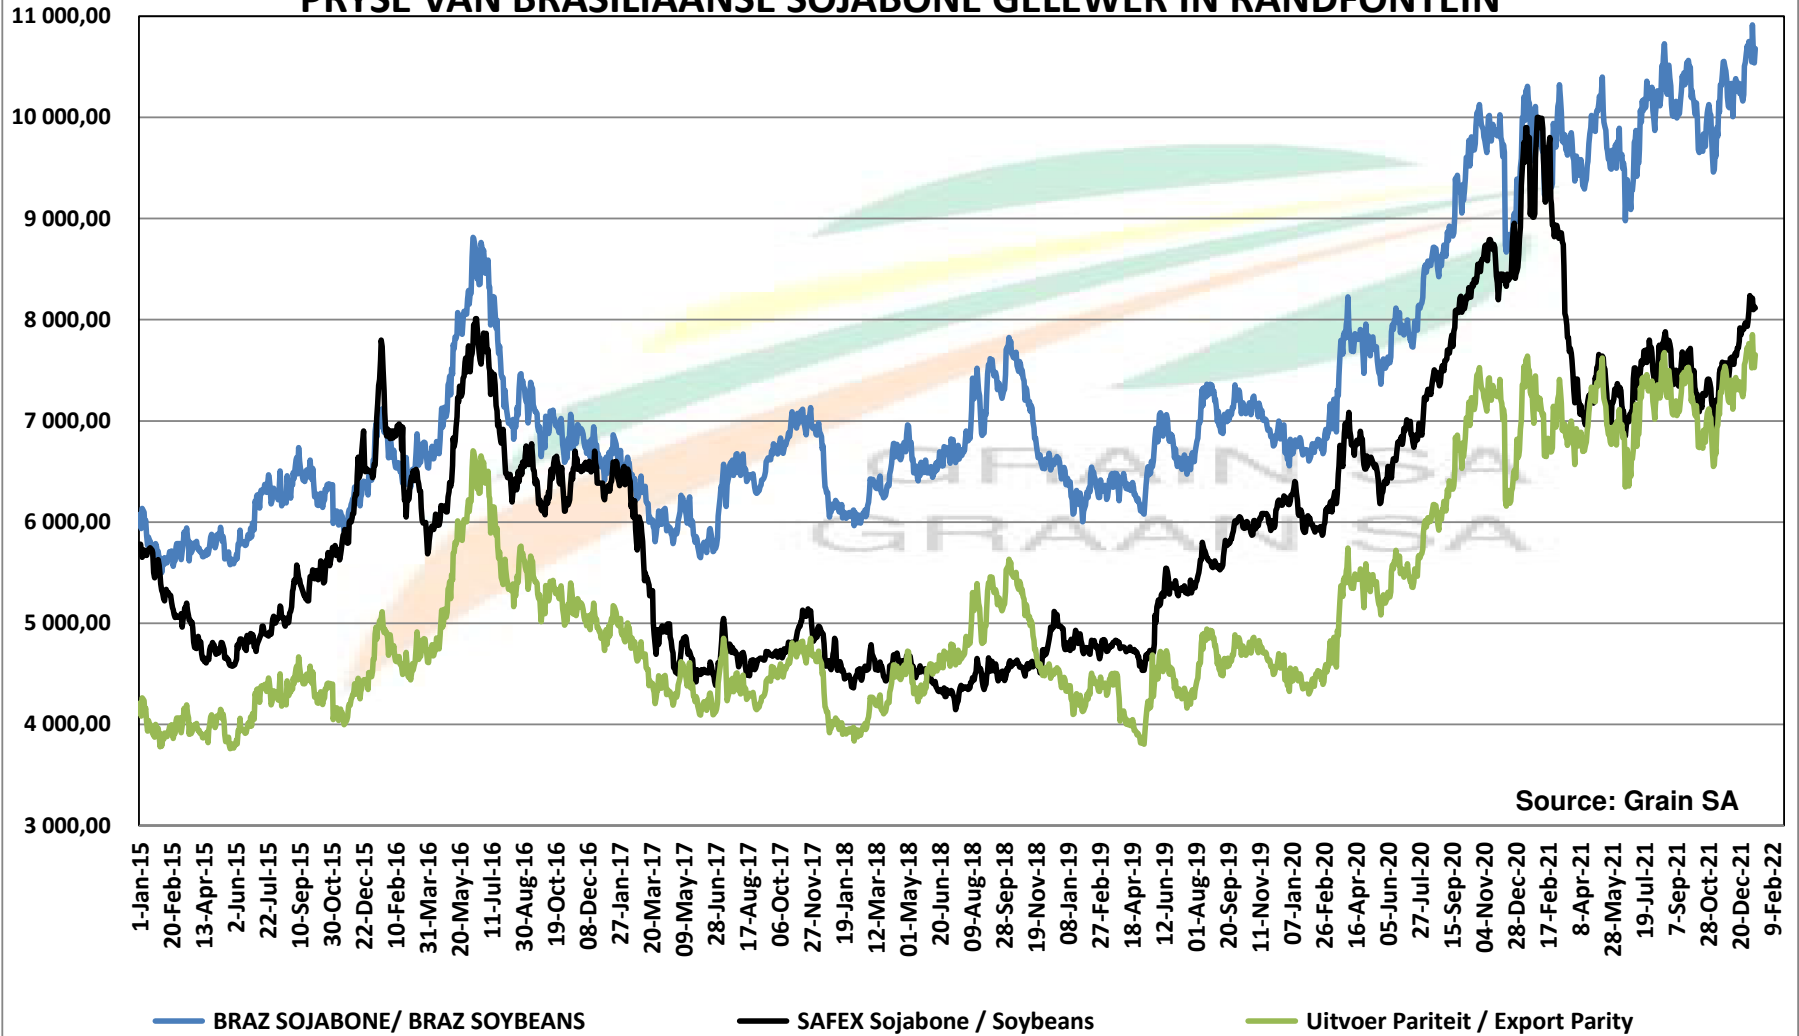

PRICES OF BRAZILIAN SOYBEAN DELIVERED IN RANDFONTEIN PRYSE VAN BRASILIAANSE SOJABONE GELEWER IN RANDFONTEIN