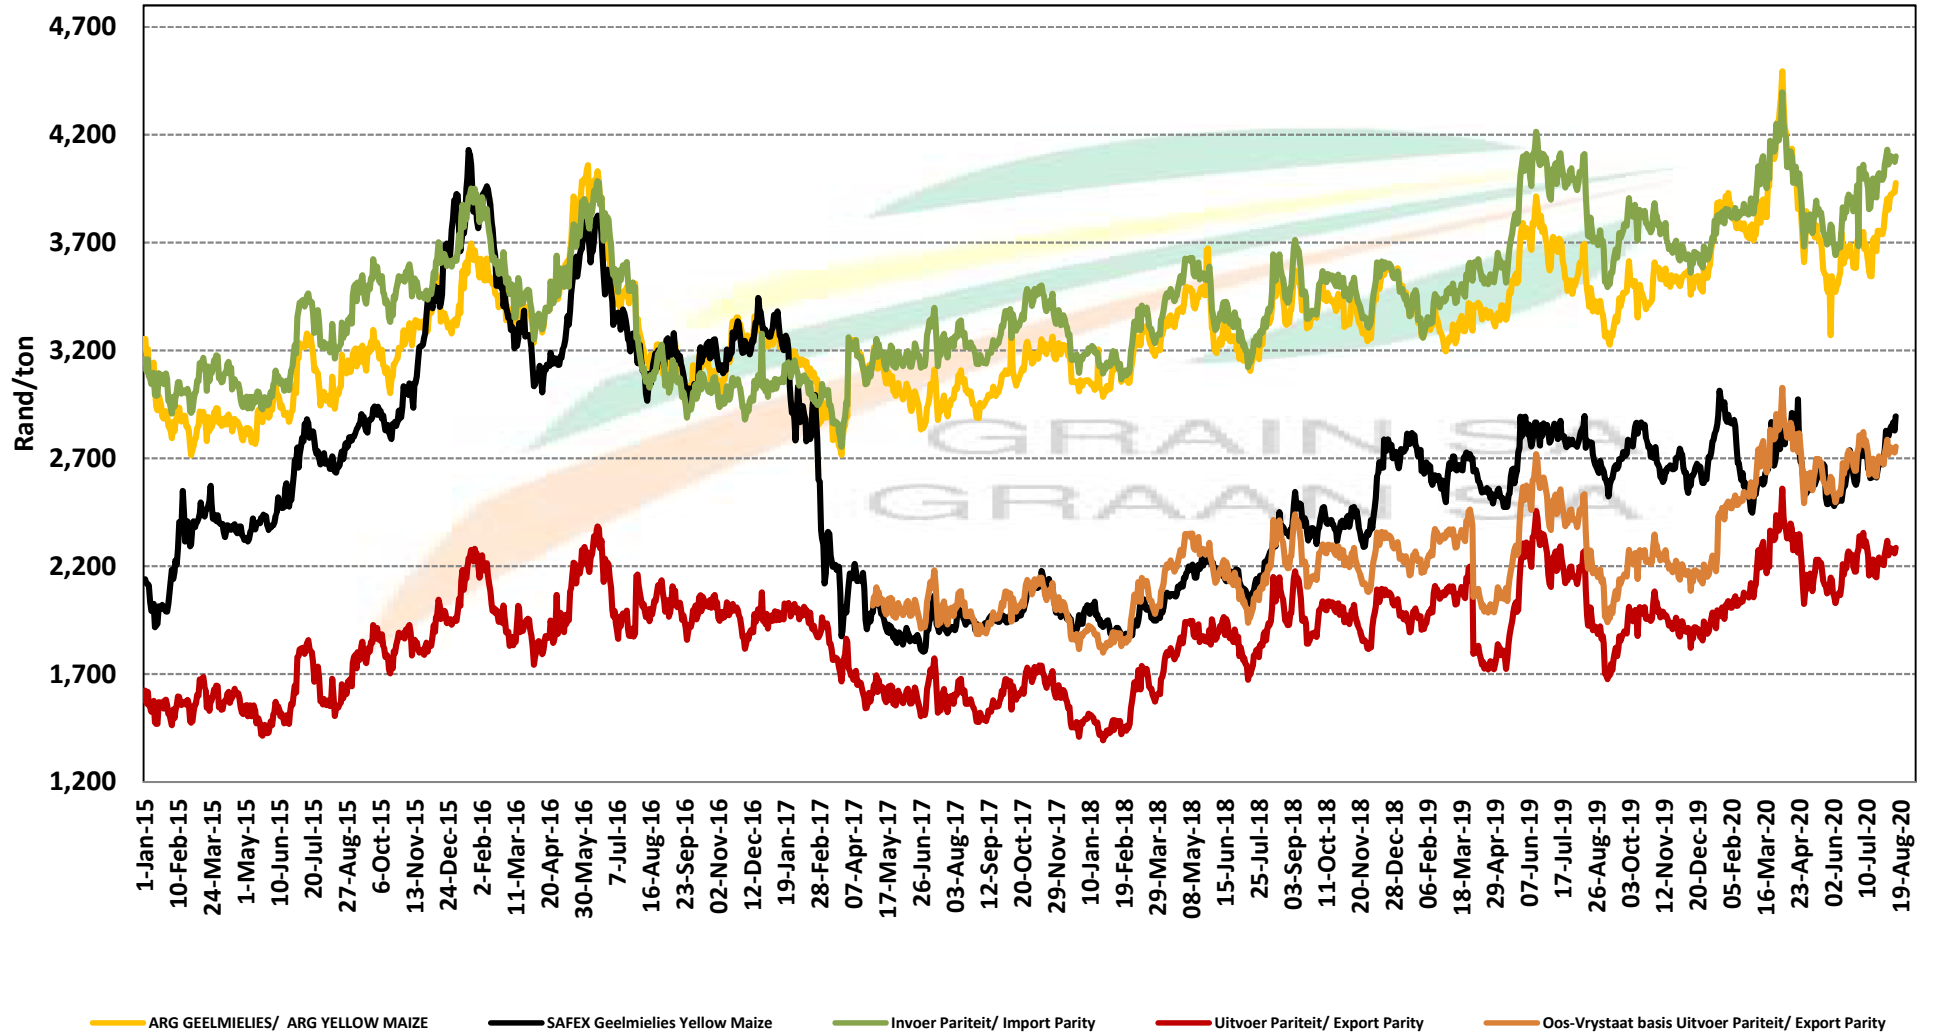

**\*PRICES OF USA WHITE MAIZE DELIVERED IN RANDFONTEIN**

**\*PRYSE VAN VSA WITMIELIES GELEWER IN RANDFONTEIN**

Source: Grain SA

**PRICES OF USA YELLOW MAIZE DELIVERED IN RANDFONTEIN**  
**PRYSE VAN VSA GEELMIELIES GELEWER IN RANDFONTEIN**

# PRICE DIFFERENCE (WMAZ - YMAZ)

Source: Grain SA