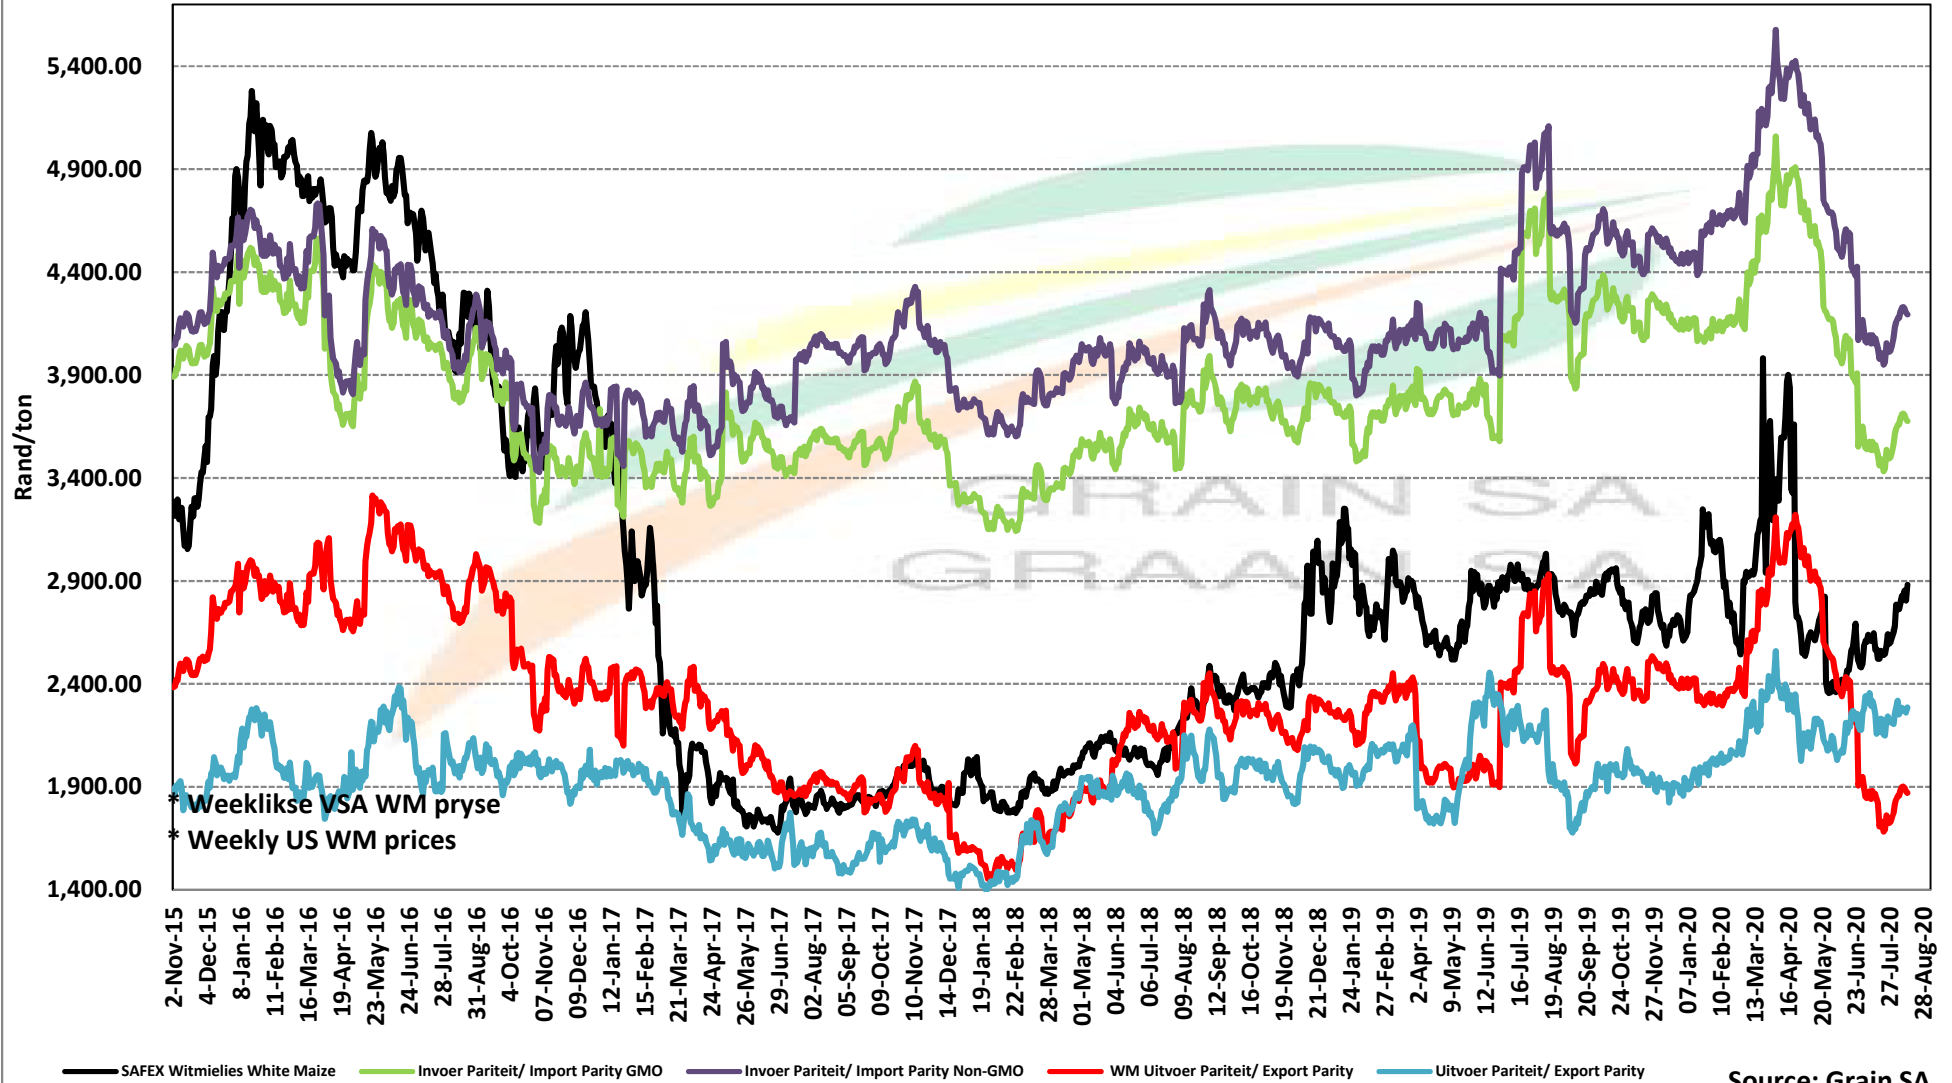

**\*PRICES OF USA WHITE MAIZE DELIVERED IN RANDFONTEIN**

**\*PRYSE VAN VSA WITMIELIES GELEWER IN RANDFONTEIN**

Source: Grain SA

**PRICES OF USA YELLOW MAIZE DELIVERED IN RANDFONTEIN**  
**PRYSE VAN VSA GEELMIELIES GELEWER IN RANDFONTEIN**

# PRICE DIFFERENCE (WMAZ - YMAZ)

Source: Grain SA