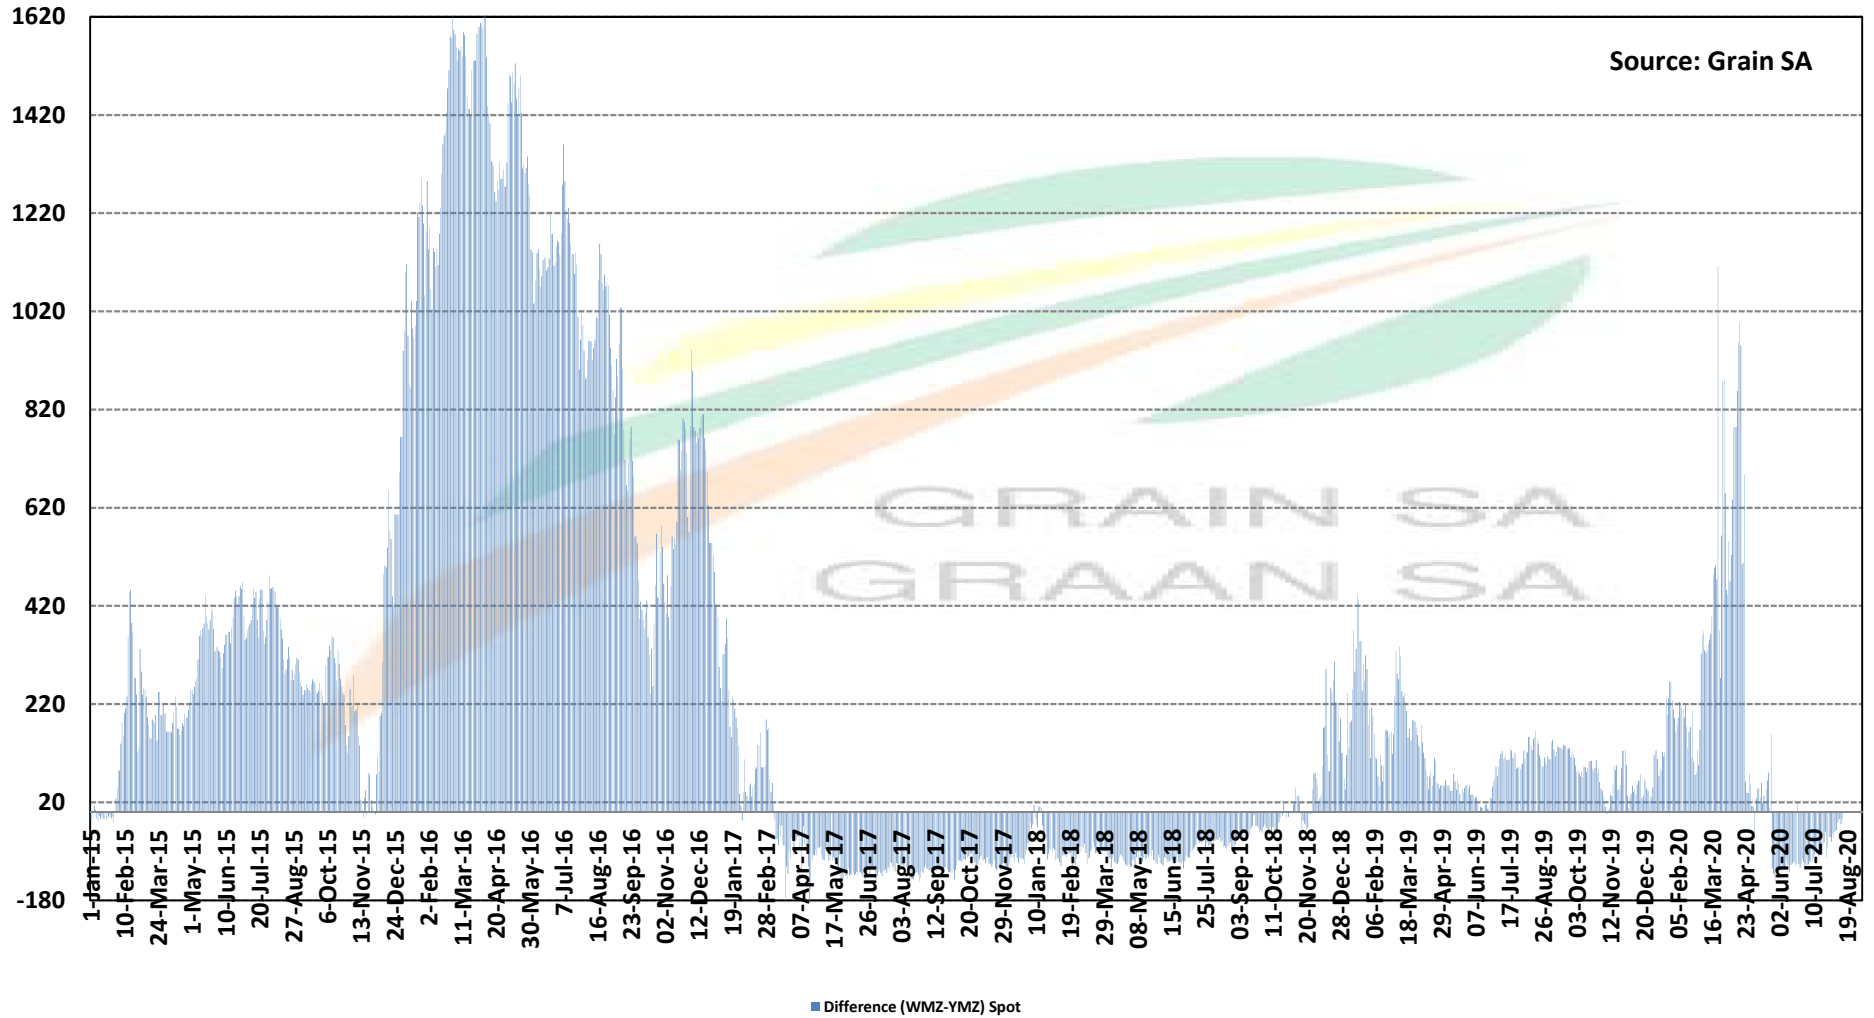

**\*PRICES OF USA WHITE MAIZE DELIVERED IN RANDFONTEIN**

**\*PRYSE VAN VSA WITMIELIES GELEWER IN RANDFONTEIN**

Source: Grain SA

**PRICES OF USA YELLOW MAIZE DELIVERED IN RANDFONTEIN**  
**PRYSE VAN VSA GEELMIELIES GELEWER IN RANDFONTEIN**

# PRICE DIFFERENCE (WMAZ - YMAZ)

Source: Grain SA