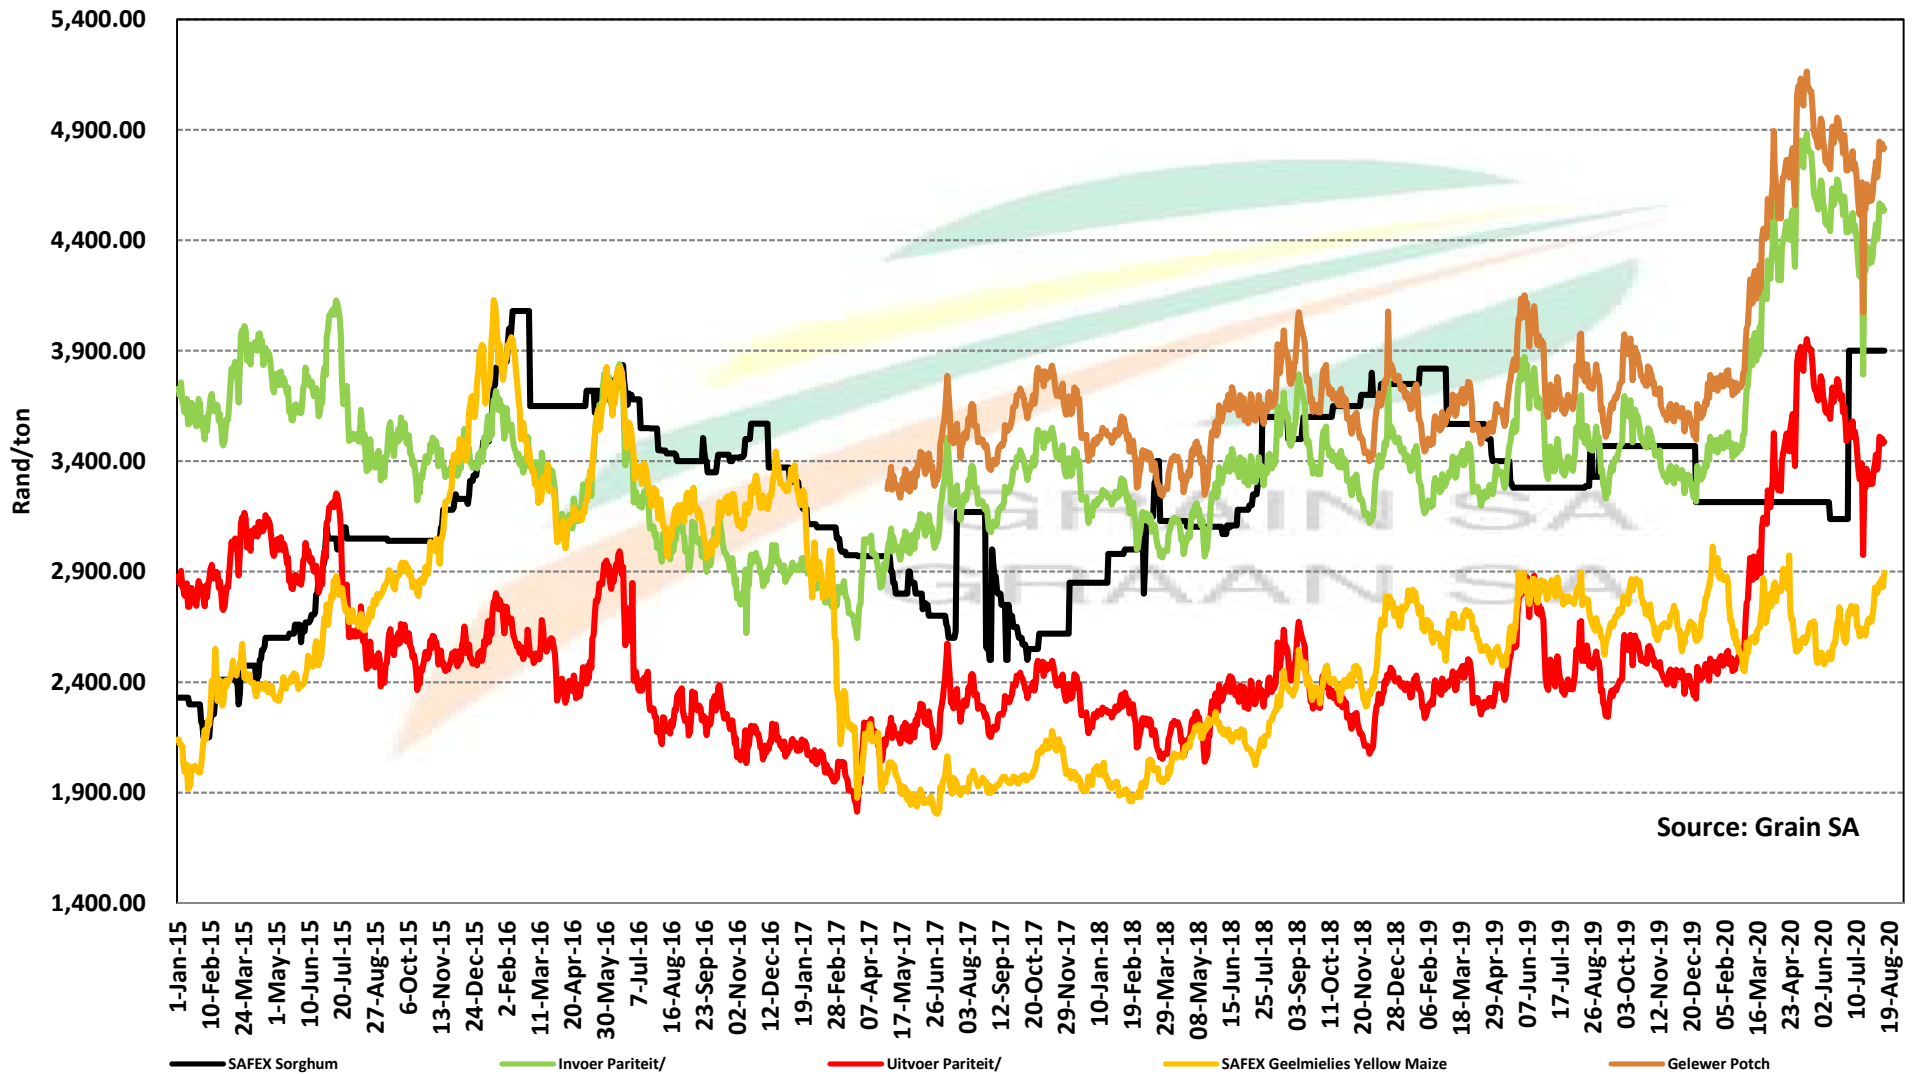

PRICES OF USA SORGHUM DELIVERED IN RANDFONTEIN

PRYSE VAN VSA SORGHUM GELEWER IN RANDFONTEIN

Source: Grain SA