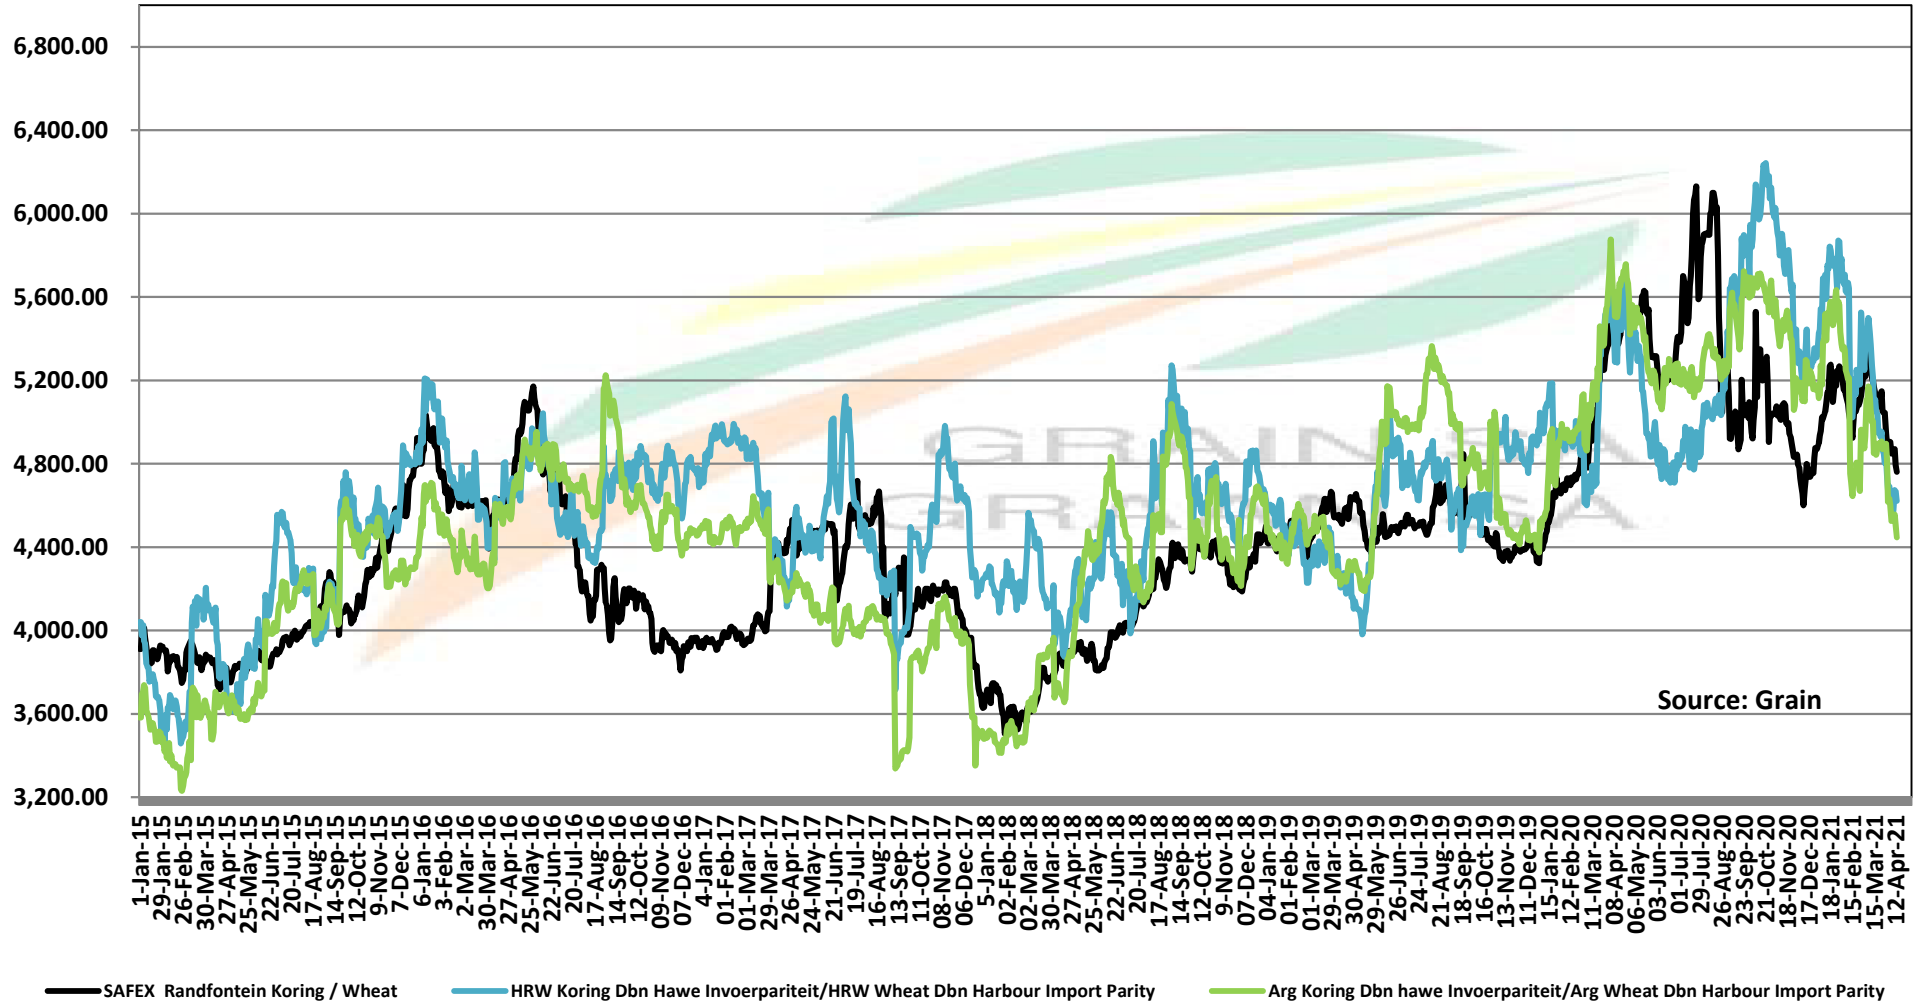

Source: Grain SA

PRICES OF WHEAT DELIVERED IN RANDFONTEIN PRYSE VAN KORING GELEWER IN RANDFONTEIN

PRICES OF RSA AND GERMAN WHEAT DELIVERED IN RANDFONTEIN

PRYSE VAN RSA EN DUITSTE KORING GELEWER IN RANDFONTEIN

PRICES OF WHEAT DELIVERED IN DURBAN HARBOUR PRYSE VAN KORING VIR LEWERING IN DURBAN HAWE

PRICES OF BARLEY DELIVERED IN RANDFONTEIN

PRYSE VAN GARS GELEWER IN RANDFONTEIN

IMPORT PARITY OF USA HRW AND FRANCE FEED BARLEY