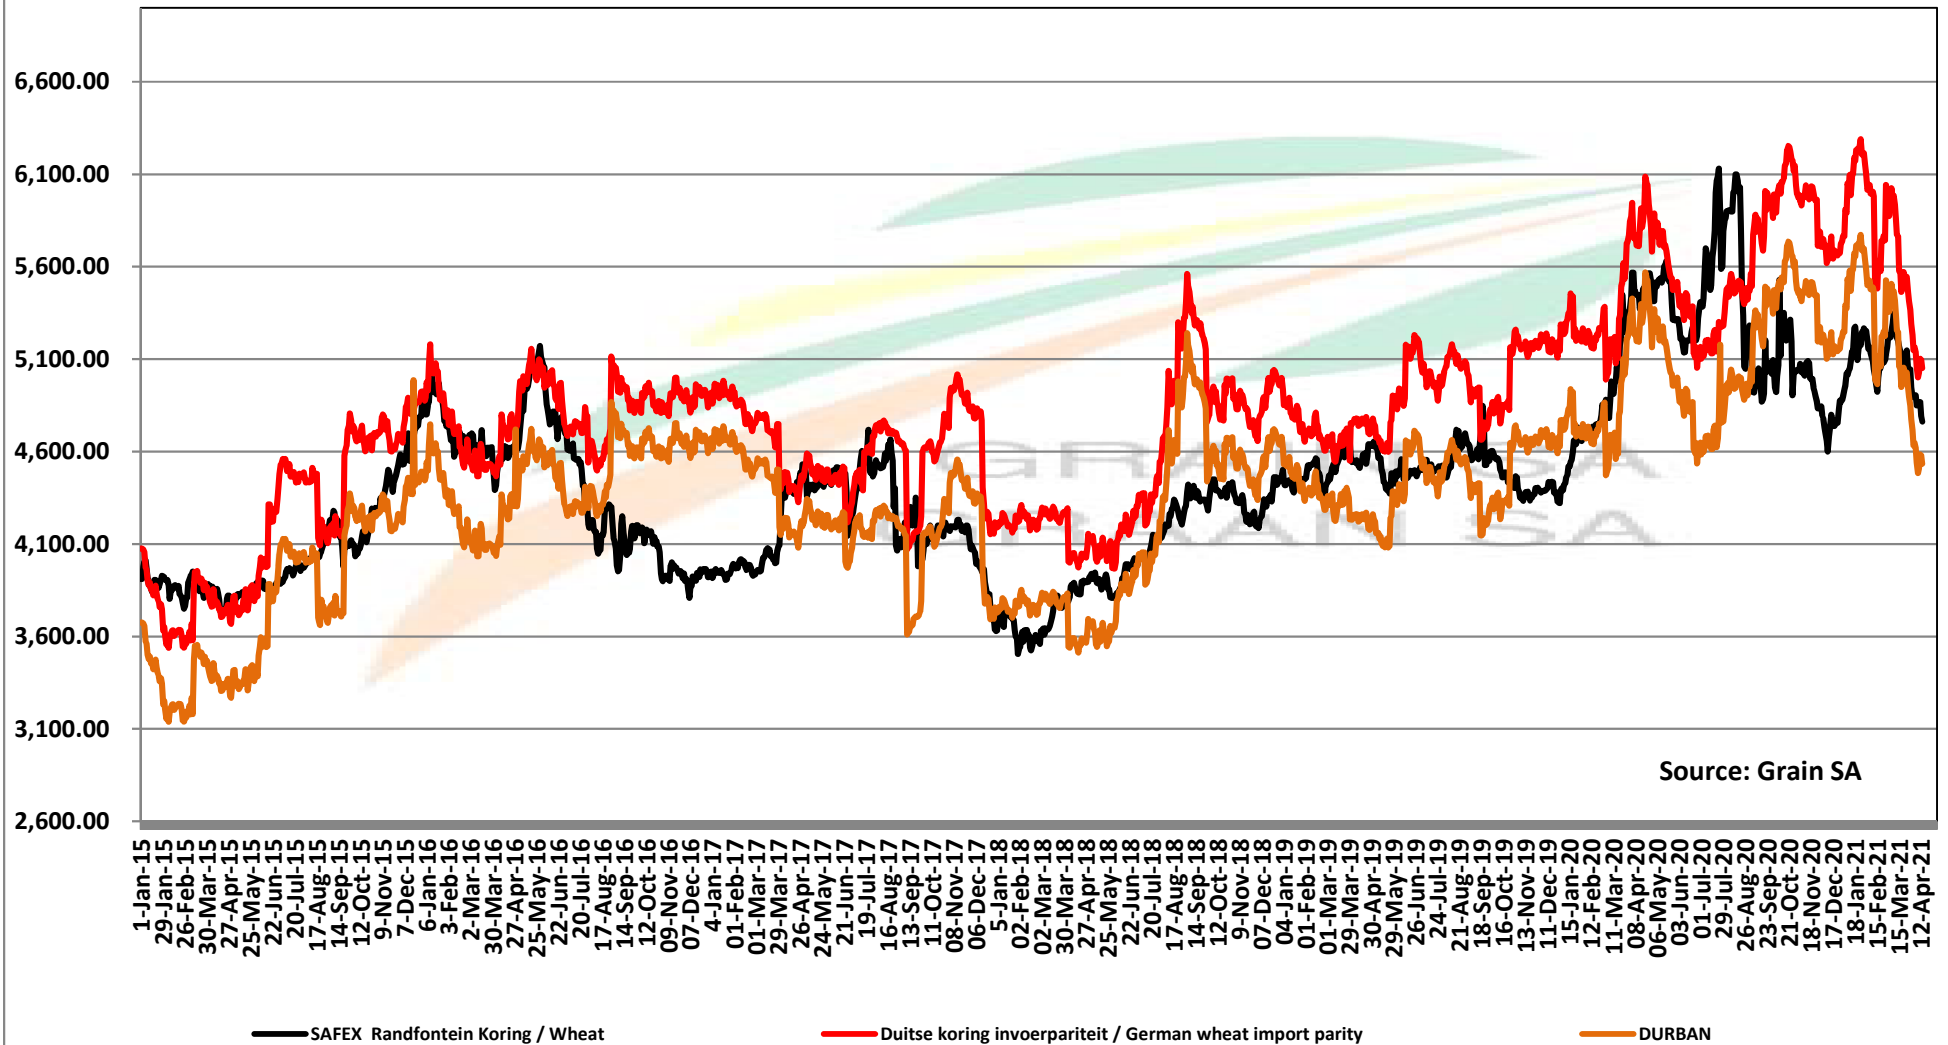

PRICES OF RSA AND GERMAN WHEAT DELIVERED IN RANDFONTEIN

PRYSE VAN RSA EN DUITSTE KORING GELEWER IN RANDFONTEIN