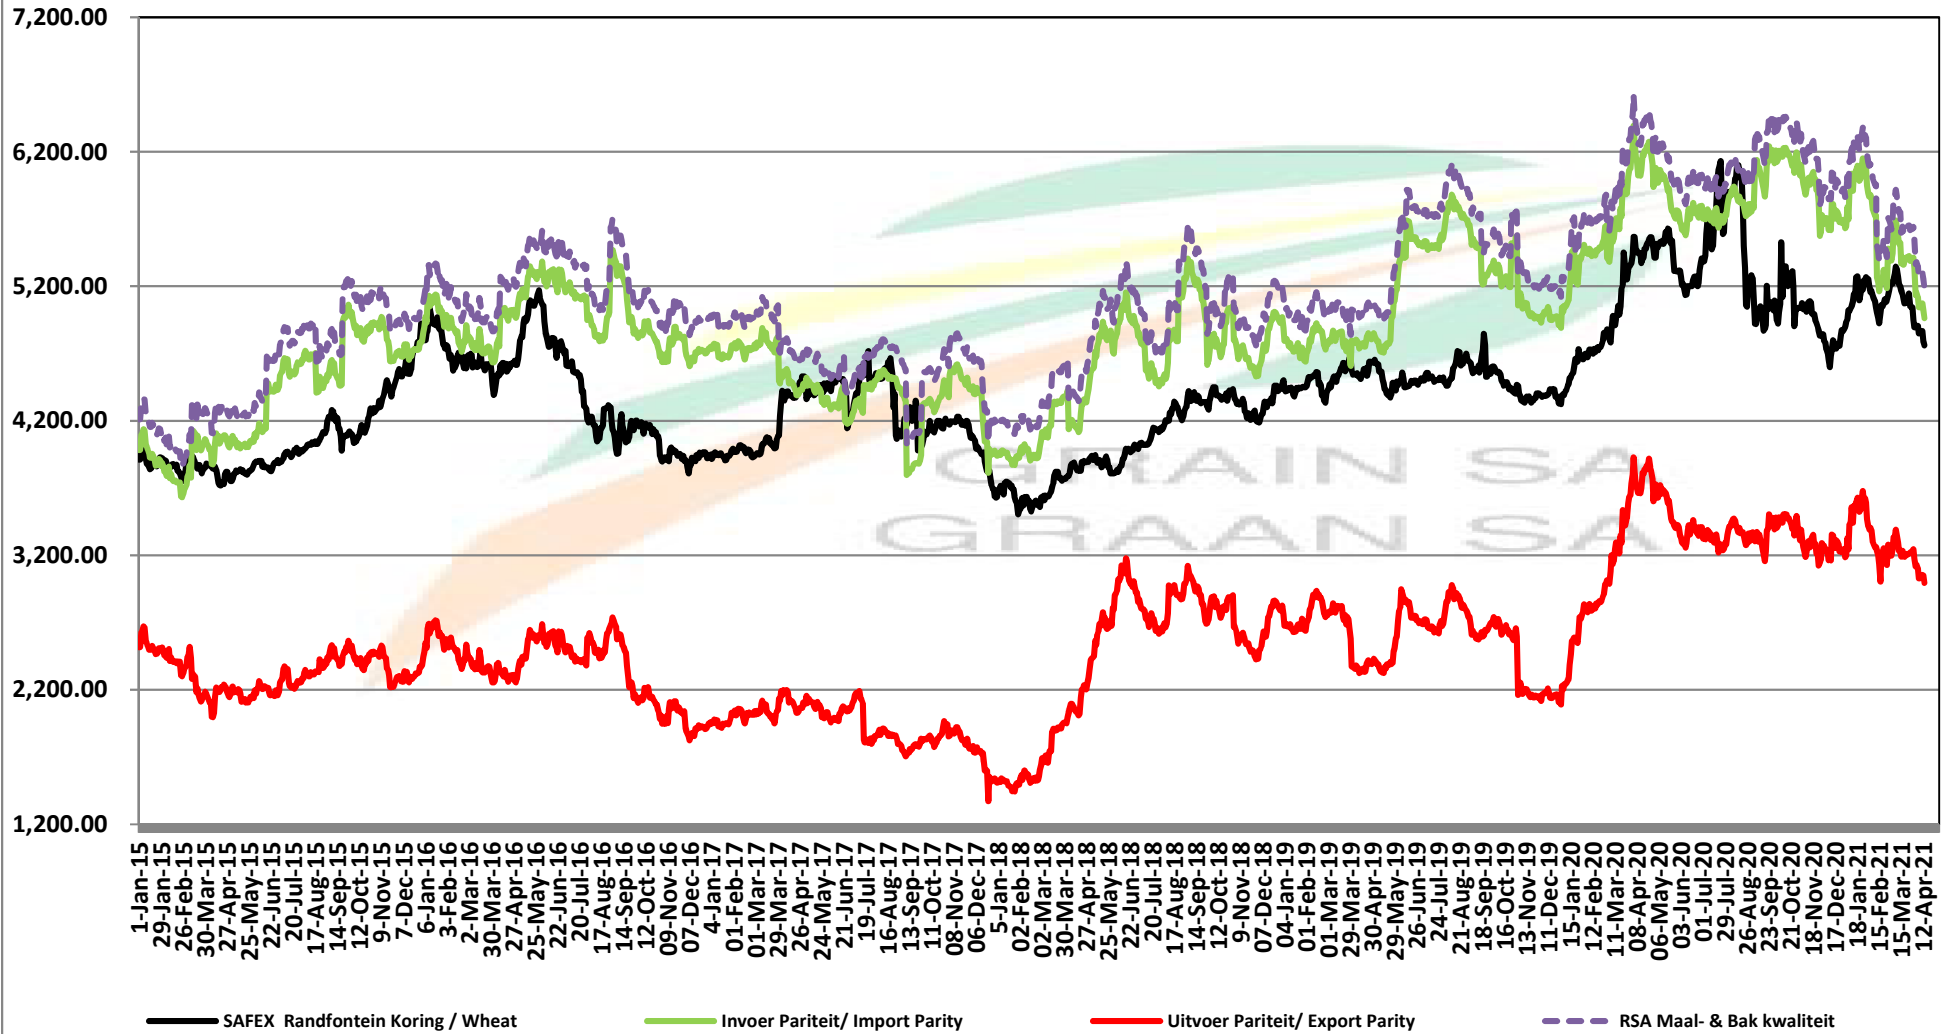

PRICES OF RSA AND ARGENTINE WHEAT DELIVERED IN RANDFONTEIN PRYSE VAN RSA EN ARGENTYNSE KORING GELEWER IN RANDFONTEIN

Source: Grain SA

PRICES OF SOUTH AFRICAN AND USA WHEAT DELIVERED IN RANDFONTEIN PRYSE VAN SUID AFRIKAANSE EN VSA KORING GELEWER IN RANDFONTEIN

Source: Grain SA

PRICES OF WHEAT DELIVERED IN RANDFONTEIN PRYSE VAN KORING GELEWER IN RANDFONTEIN

PRICES OF RSA AND GERMAN WHEAT DELIVERED IN RANDFONTEIN

PRYSE VAN RSA EN DUITSTE KORING GELEWER IN RANDFONTEIN