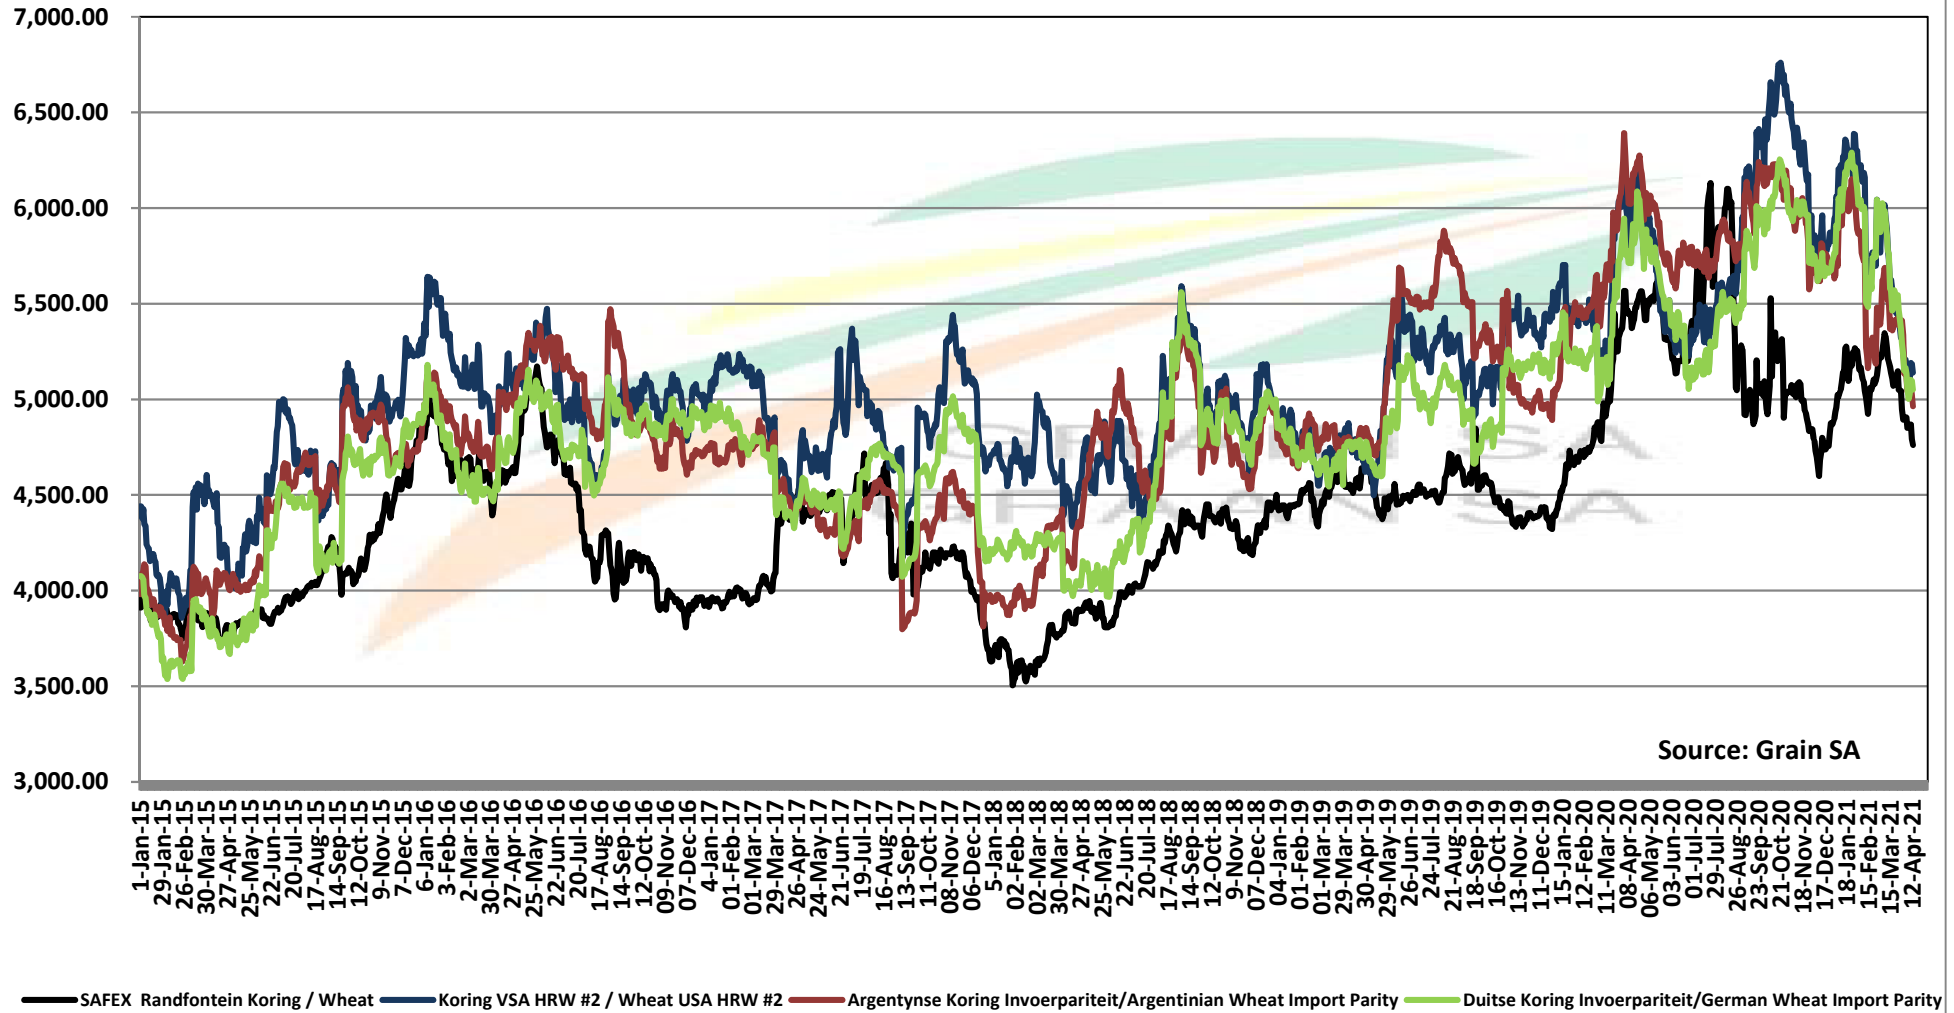

PRICES OF RSA AND ARGENTINE WHEAT DELIVERED IN RANDFONTEIN PRYSE VAN RSA EN ARGENTYNSE KORING GELEWER IN RANDFONTEIN

Source: Grain SA

PRICES OF SOUTH AFRICAN AND USA WHEAT DELIVERED IN RANDFONTEIN PRYSE VAN SUID AFRIKAANSE EN VSA KORING GELEWER IN RANDFONTEIN

Source: Grain SA

PRICES OF WHEAT DELIVERED IN RANDFONTEIN PRYSE VAN KORING GELEWER IN RANDFONTEIN

PRICES OF RSA AND GERMAN WHEAT DELIVERED IN RANDFONTEIN

PRYSE VAN RSA EN DUITSTE KORING GELEWER IN RANDFONTEIN