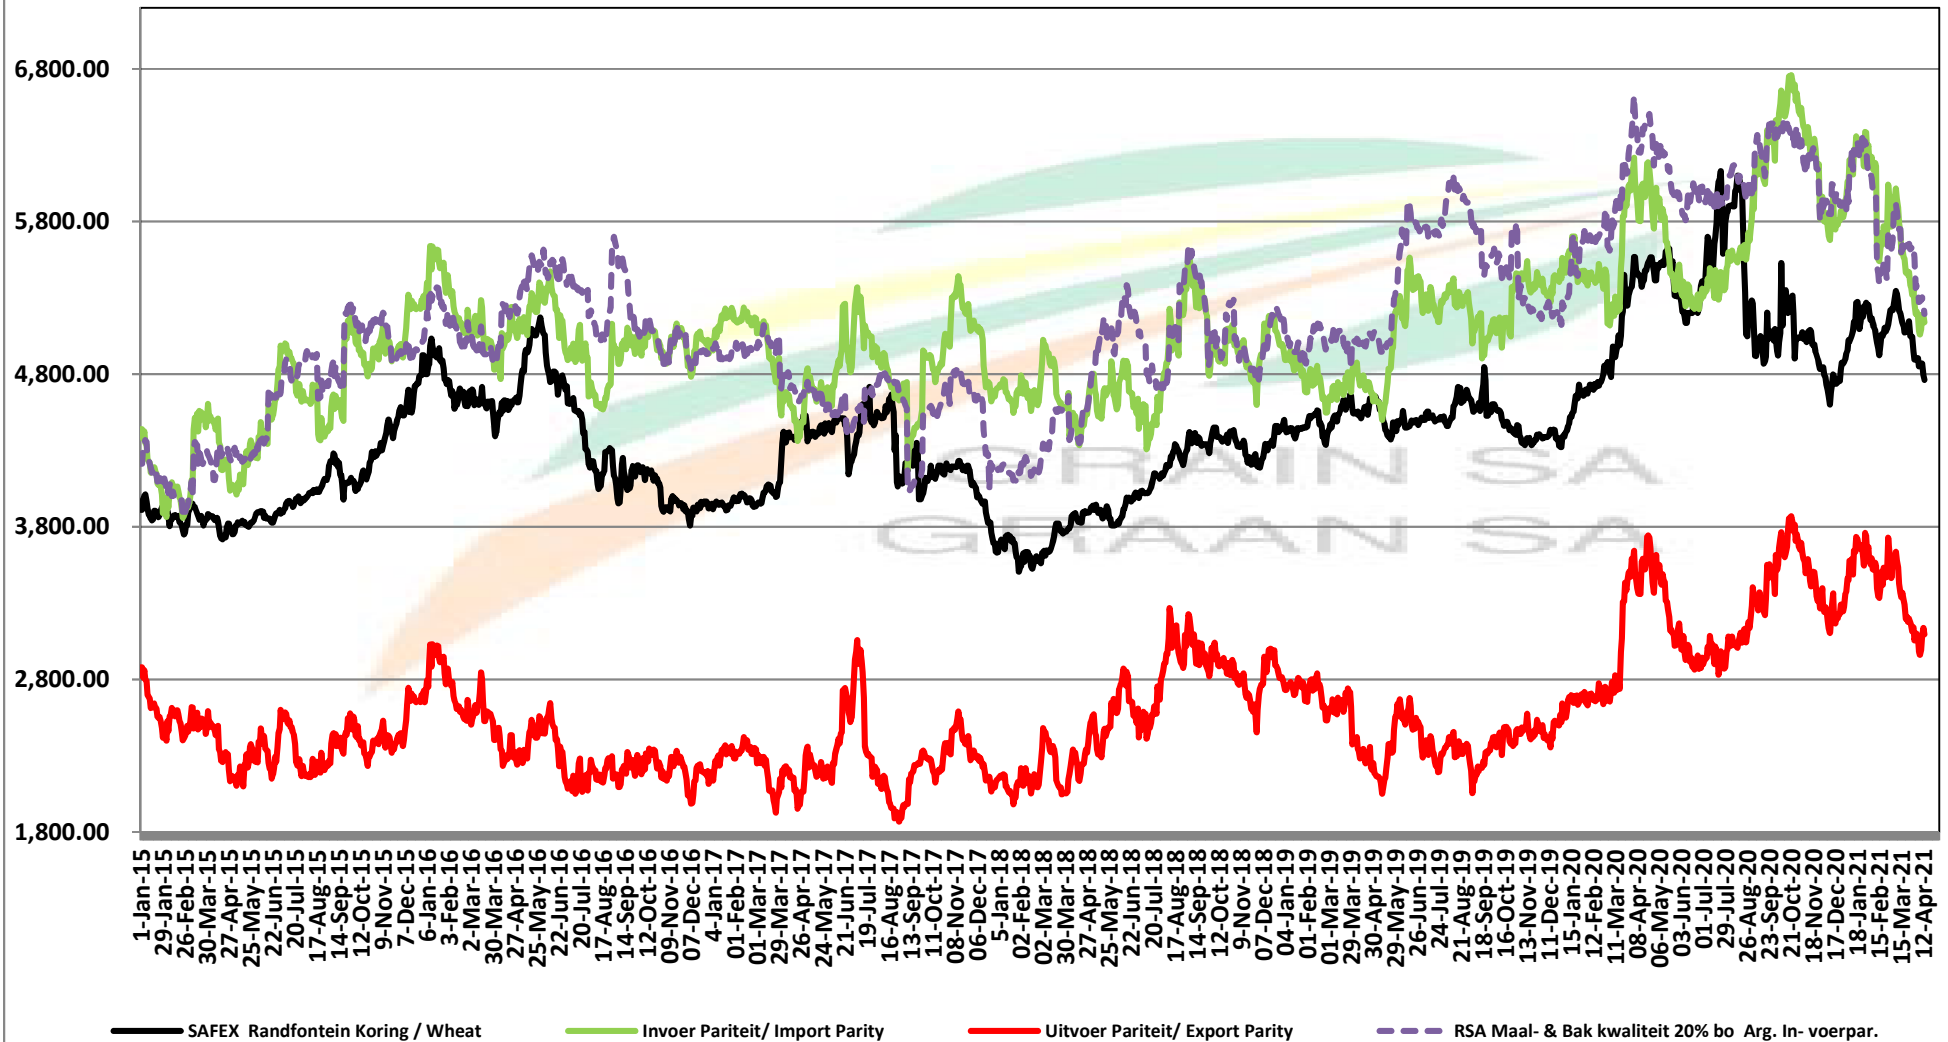

PRICES OF RSA AND ARGENTINE WHEAT DELIVERED IN RANDFONTEIN PRYSE VAN RSA EN ARGENTYNSE KORING GELEWER IN RANDFONTEIN

Source: Grain SA

PRICES OF SOUTH AFRICAN AND USA WHEAT DELIVERED IN RANDFONTEIN PRYSE VAN SUID AFRIKAANSE EN VSA KORING GELEWER IN RANDFONTEIN

Source: Grain SA

PRICES OF WHEAT DELIVERED IN RANDFONTEIN PRYSE VAN KORING GELEWER IN RANDFONTEIN

PRICES OF RSA AND GERMAN WHEAT DELIVERED IN RANDFONTEIN

PRYSE VAN RSA EN DUITSTE KORING GELEWER IN RANDFONTEIN