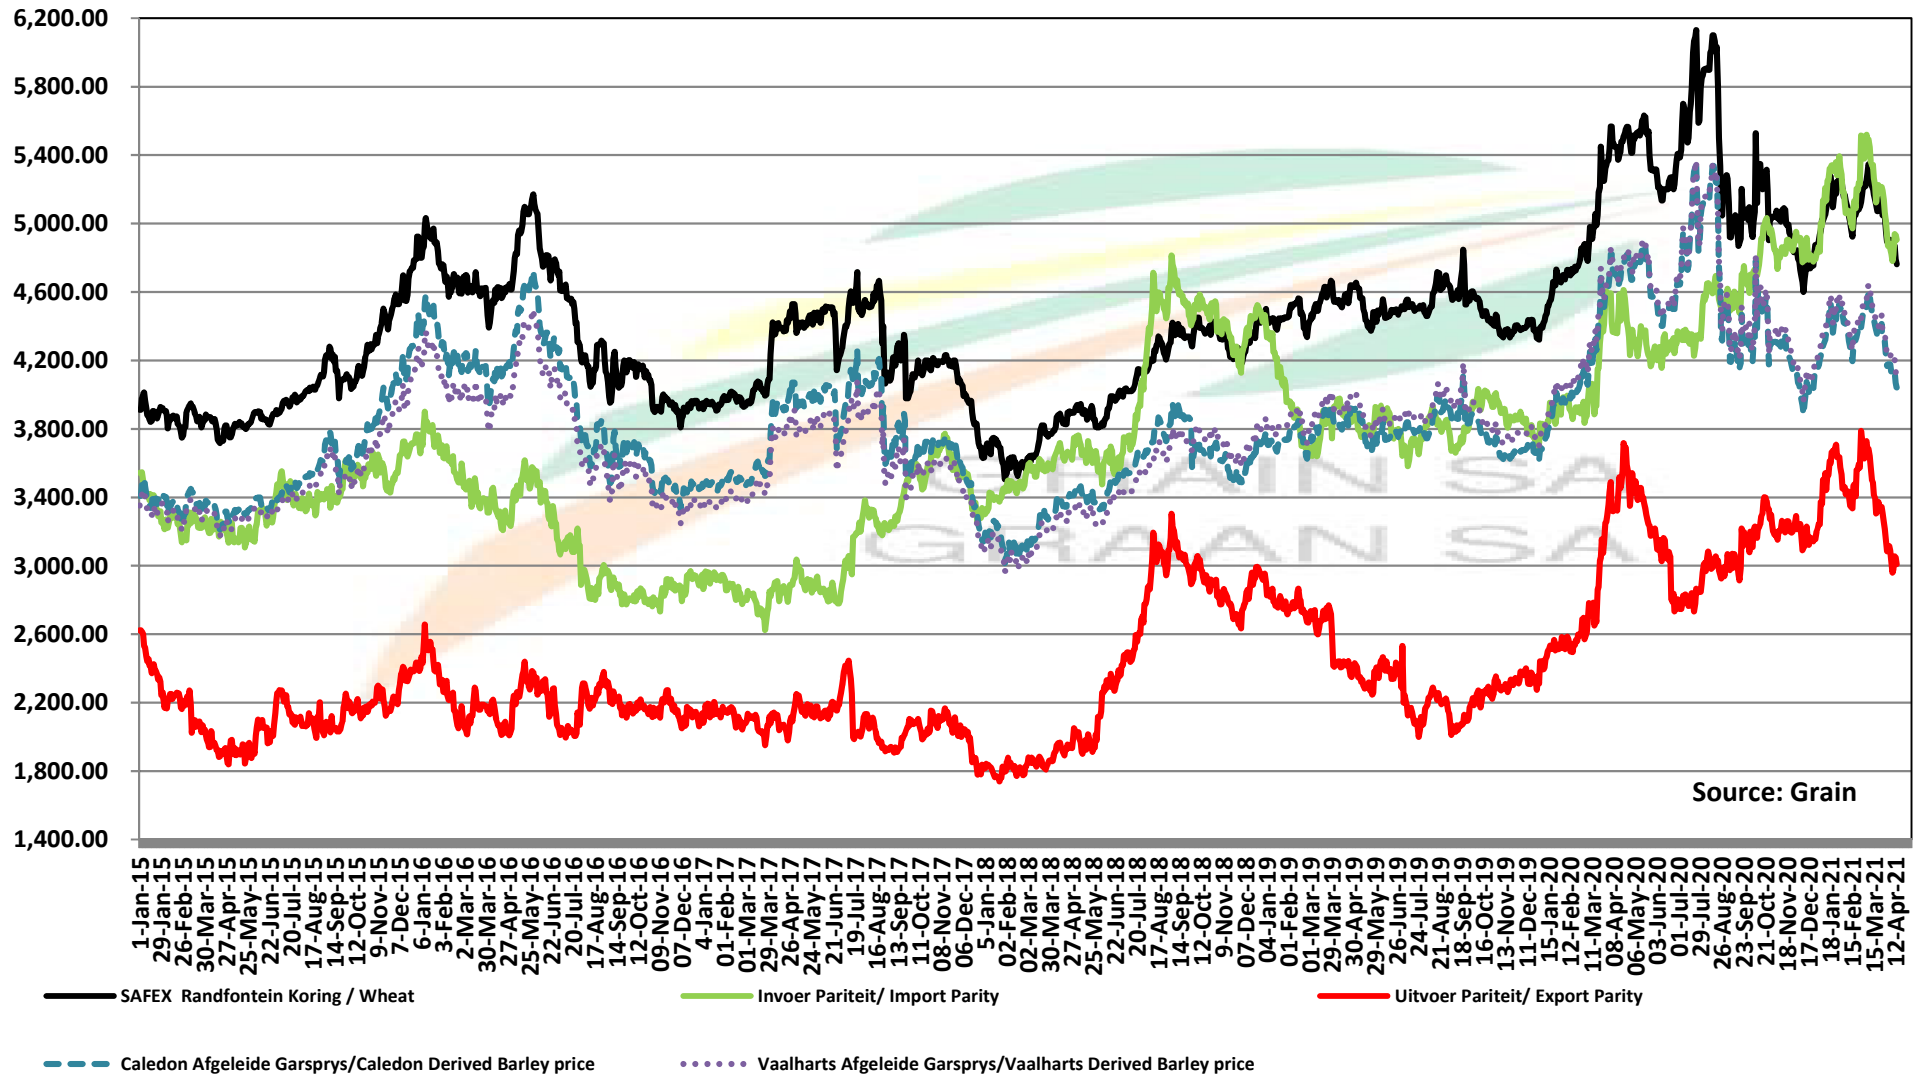

Source: Grain SA

PRICES OF WHEAT DELIVERED IN RANDFONTEIN PRYSE VAN KORING GELEWER IN RANDFONTEIN

PRICES OF RSA AND GERMAN WHEAT DELIVERED IN RANDFONTEIN

PRYSE VAN RSA EN DUITSTE KORING GELEWER IN RANDFONTEIN

PRICES OF WHEAT DELIVERED IN DURBAN HARBOUR PRYSE VAN KORING VIR LEWERING IN DURBAN HAWE

PRICES OF BARLEY DELIVERED IN RANDFONTEIN

PRYSE VAN GARS GELEWER IN RANDFONTEIN

IMPORT PARITY OF USA HRW AND FRANCE FEED BARLEY