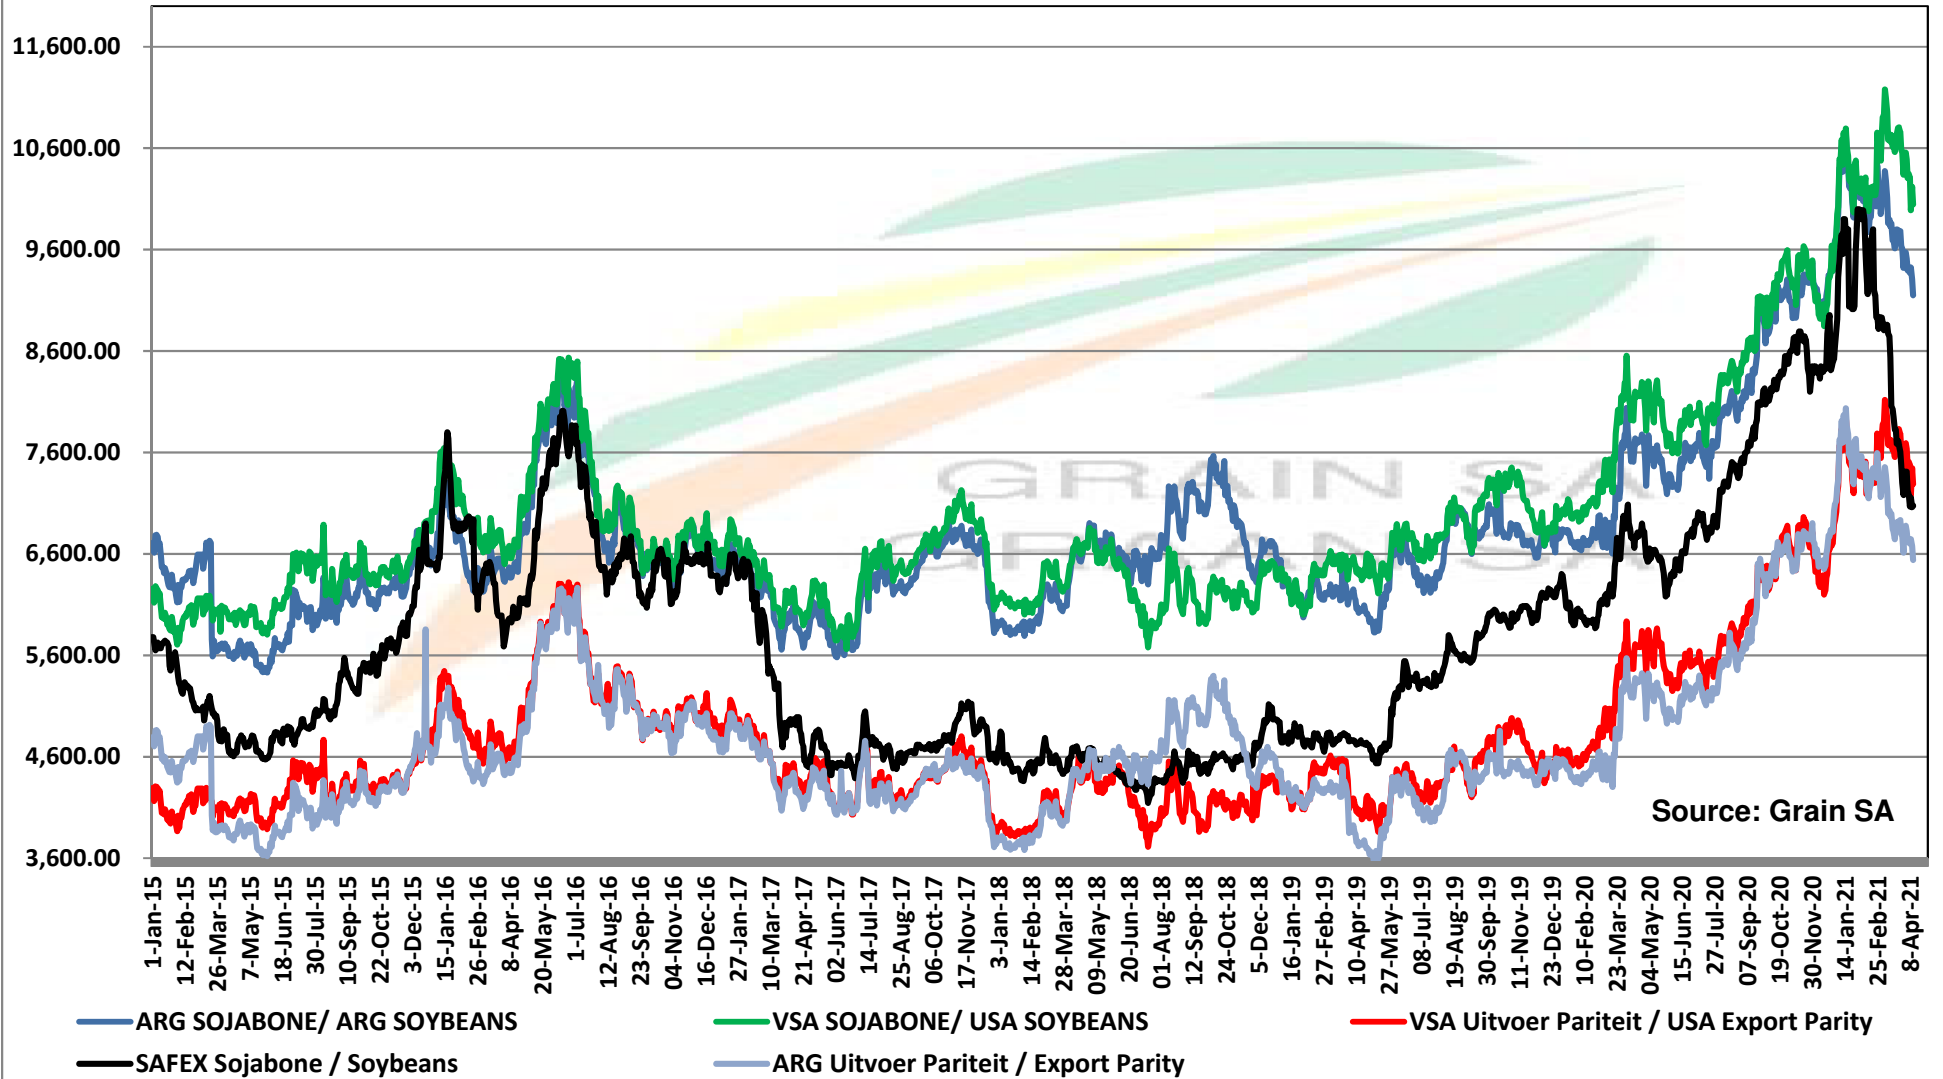

PRICES OF ARGENTINIAN SOYBEAN SEED DELIVERED IN RANDFONTEIN PRYSE VAN ARGENTYNSE SOJABOONSAAD GELEWER IN RANDFONTEIN