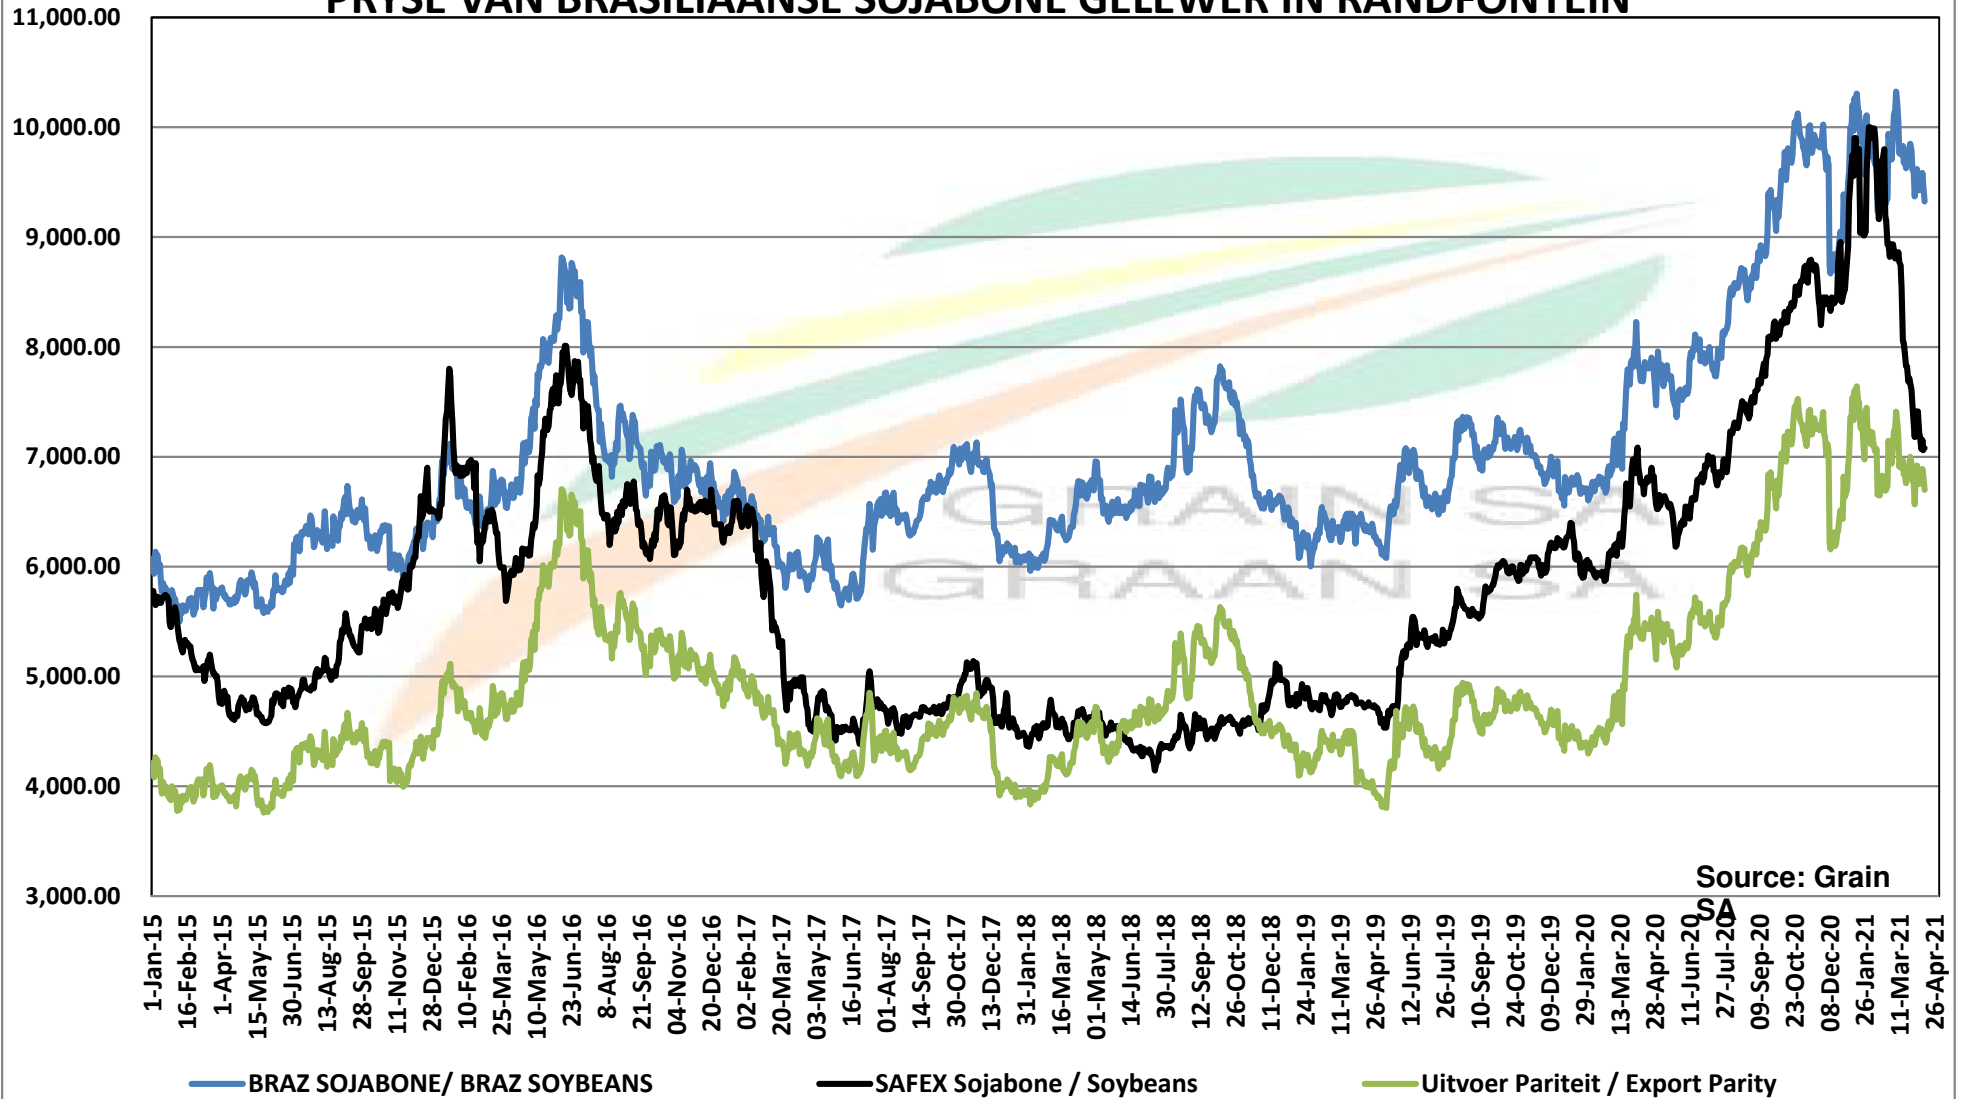

PRICES OF DERIVED SOYBEAN DELIVERED IN RANDFONTEIN PRYSE VAN AFGELEIDE SOJABONE GELEWER IN RANDFONTEIN

Source: Grain SA

PRICES OF SOYBEAN CRUSHING MARGIN PRYSE VAN SOJABOON PERSMARGE

PRICES OF BRAZILIAN SOYBEAN DELIVERED IN RANDFONTEIN
PRYSE VAN BRASILIAANSE SOJABONE GELEWER IN RANDFONTEIN