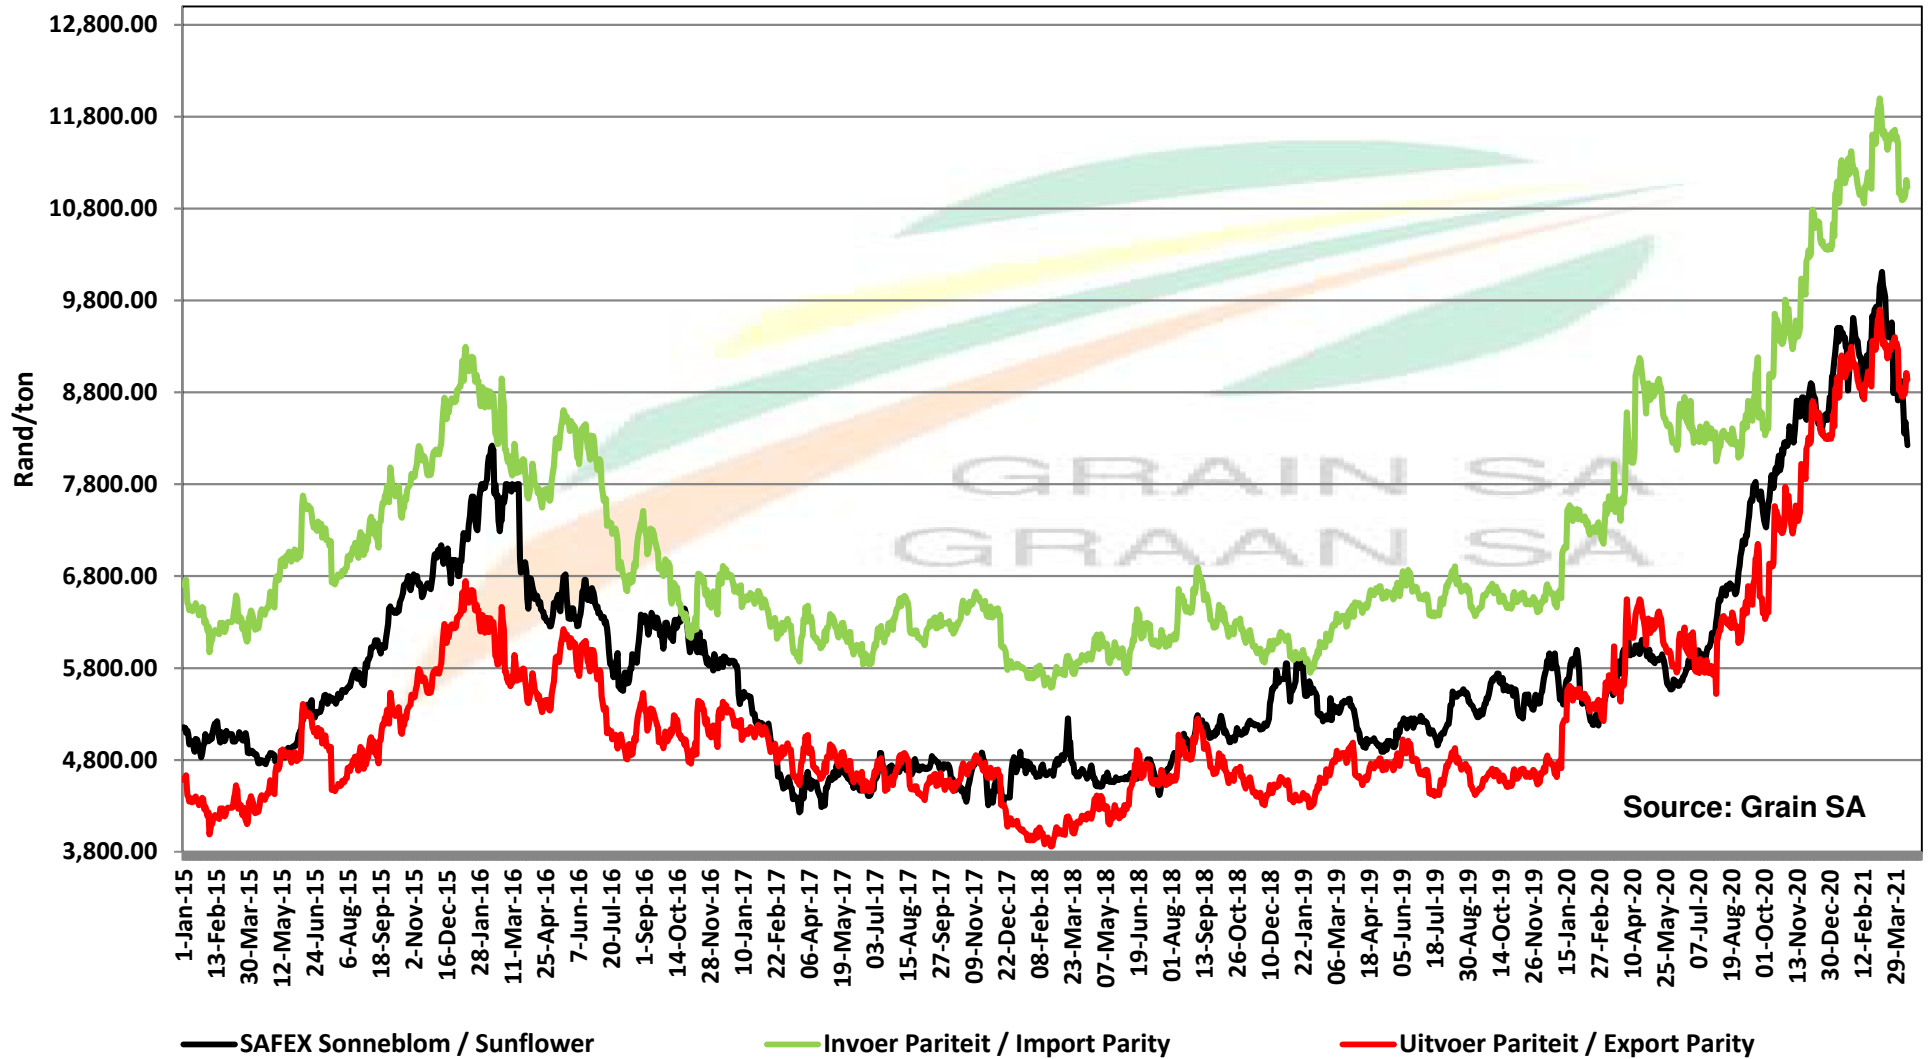

PRICES OF EU SUNFLOWER SEED DELIVERED IN RANDFONTEIN PRYSE VAN EU SONNEBLOMSAAD GELEWER IN RANDFONTEIN

PRICES OF EU SUNFLOWER SEED DELIVERED IN RANDFONTEIN PRYSE VAN EU SONNEBLOMSAAD GELEWER IN RANDFONTEIN