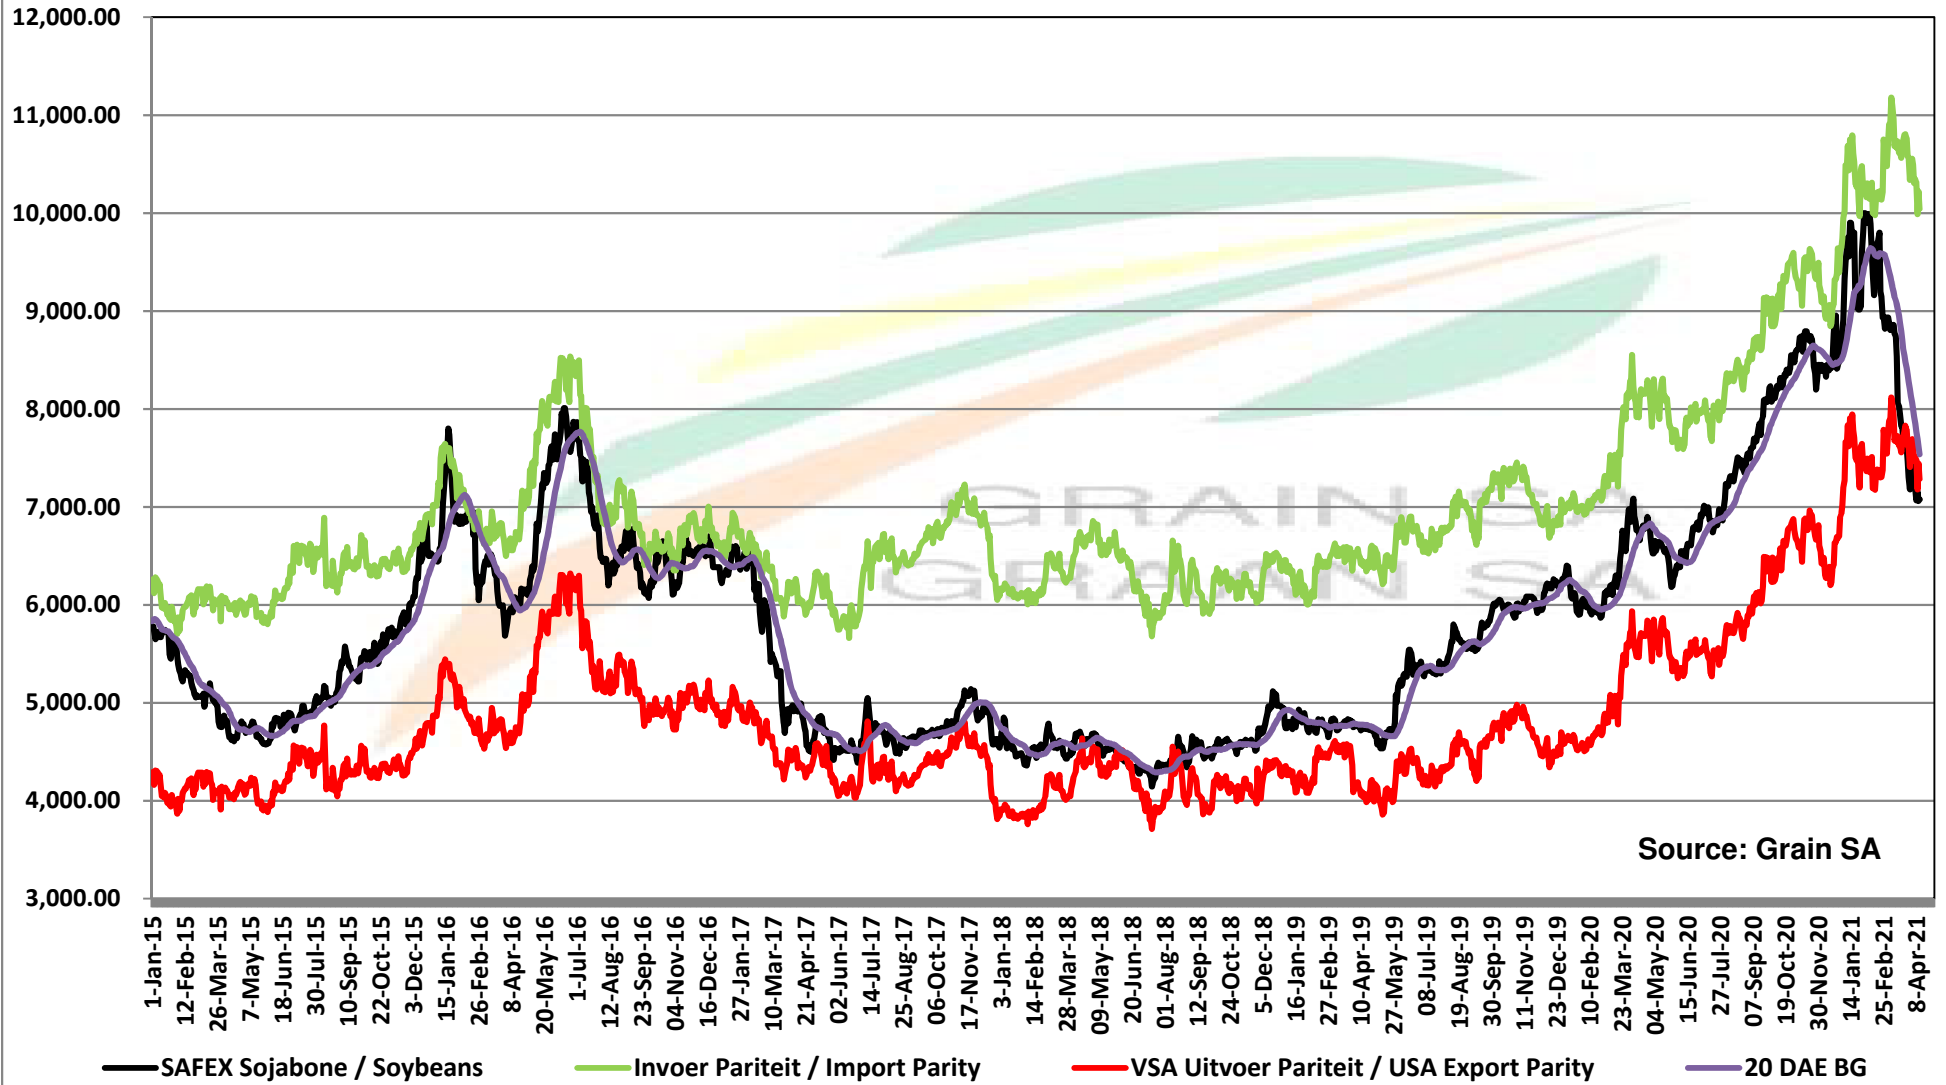

PRICES OF SOYBEAN SEED DELIVERED IN RANDFONTEIN PRYSE VAN SOJABOONSAAD GELEWER IN RANDFONTEIN