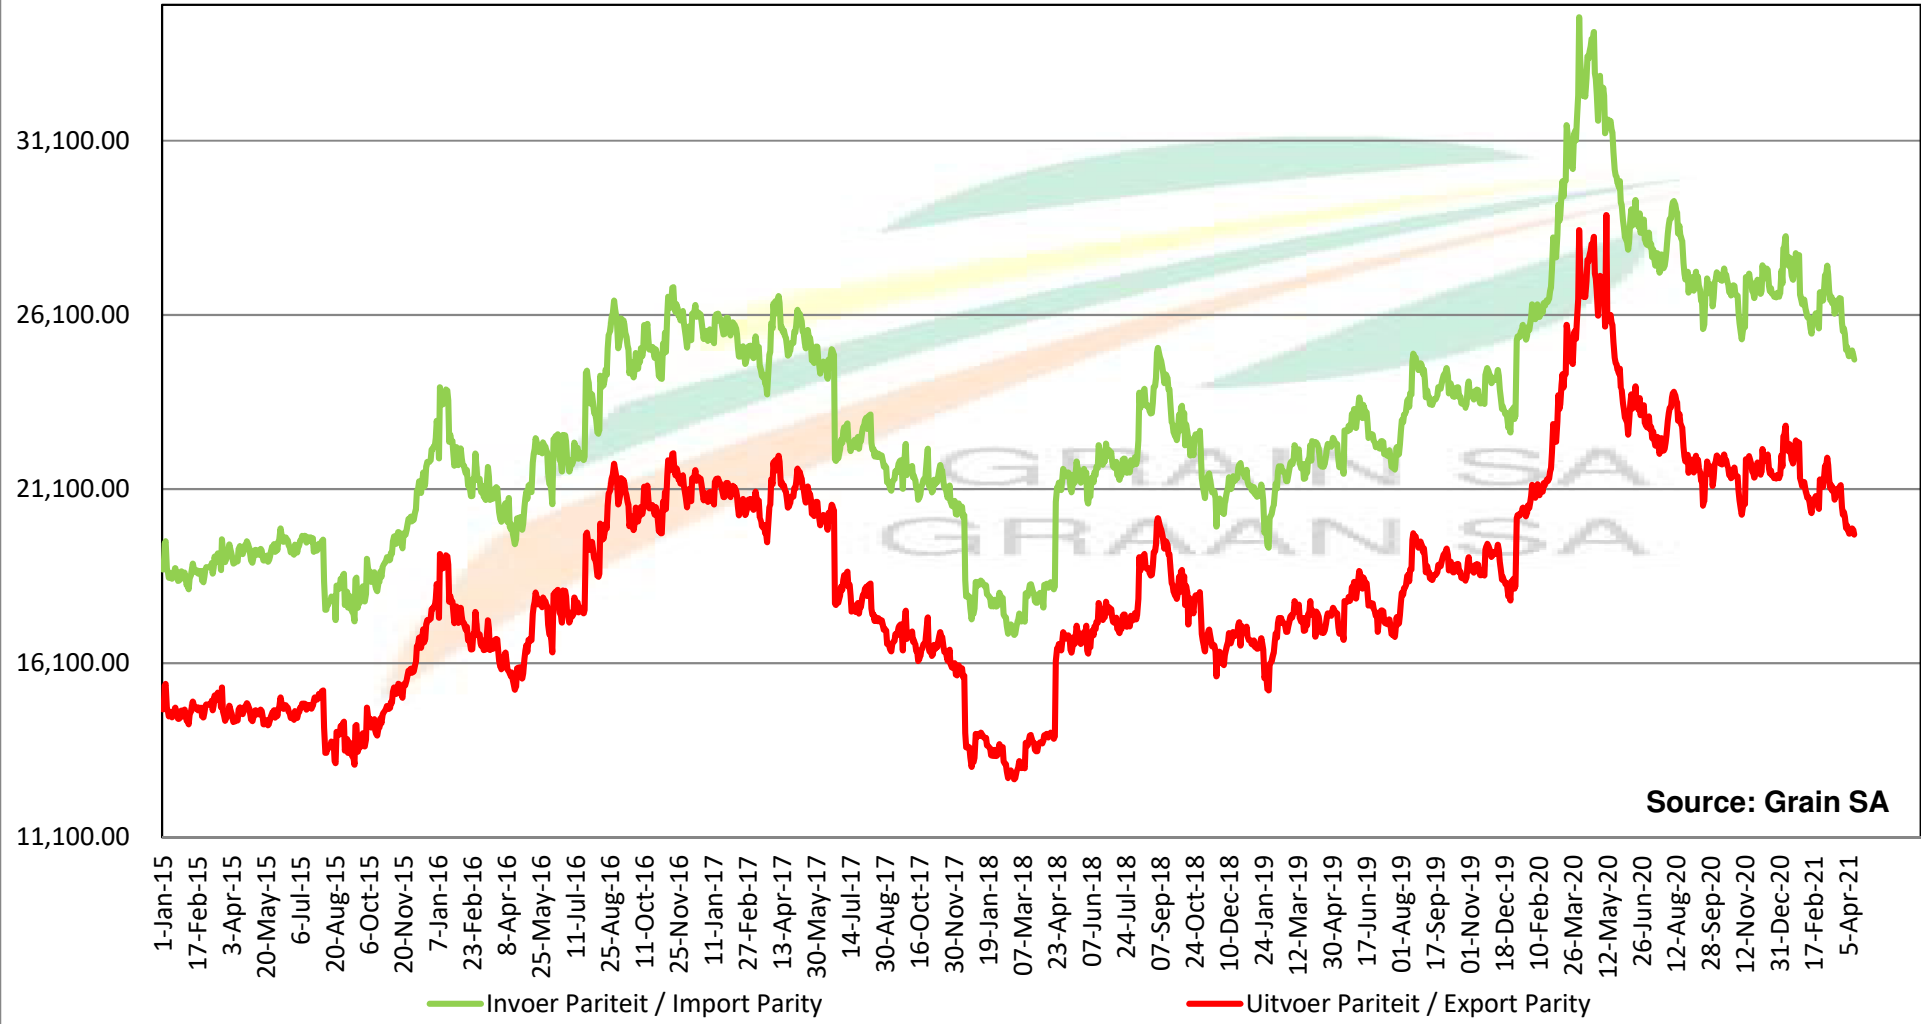

Source: Grain

Prices of Canola in the South Cape (Swellendam)
 Canolapryse in die Suid-Kaap (Swellendam)

Source: Grain SA

- GSA Derived Rapeseed Price - S/Cape (Milldoor)
- Canola Milldoor Price SOILL
- SOIL Final Producer Price SOILL
- SOIL Minimum Producer Price SOILL
- EU Import Par/S Cape
- EU Export par/S Cape

PRICES OF PROCESSED AND GRADED USA CHOICE GRADE GROUNDNUTS (40/50) (RANDFONTEIN)
 PRYSE VAN UITGEDOP EN GESORTEERDE VSA KEURGRAAD GRONDBONE MET 'N PITGROOTTE VAN 40/50
 pitgrootte (RANDFONTEIN)

Source: Grain SA