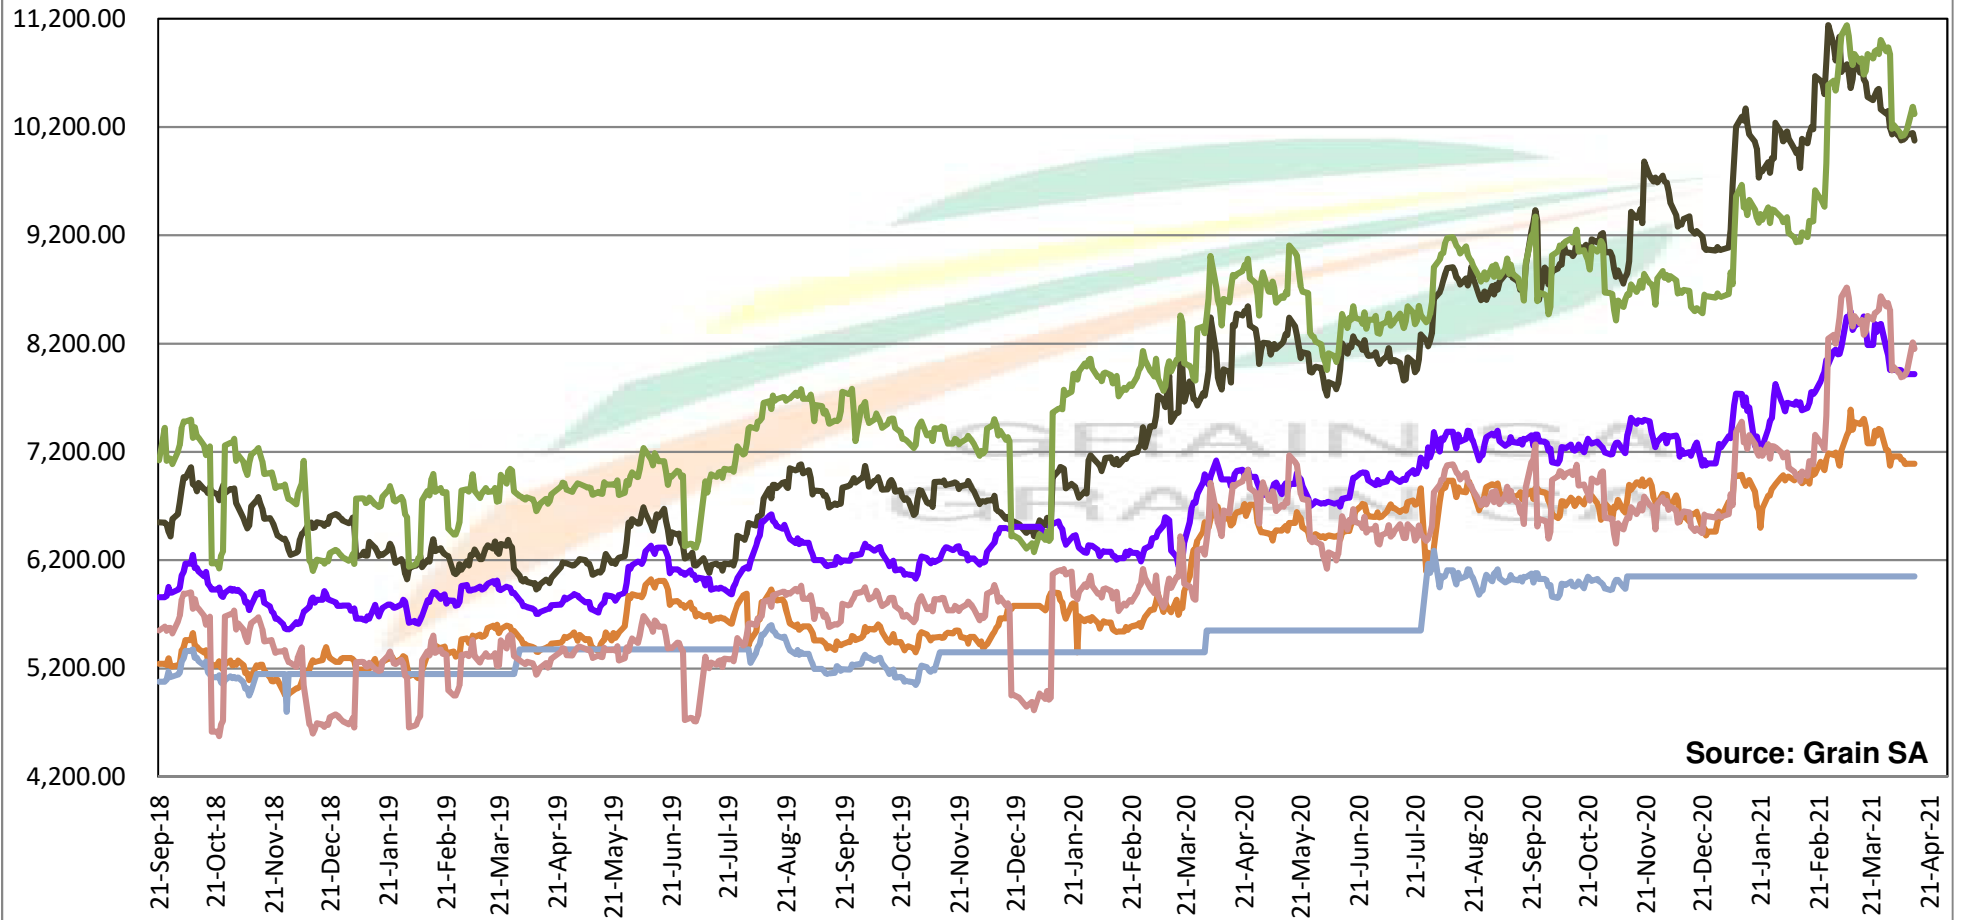

PRICES OF DERIVED SOYBEAN DELIVERED IN RANDFONTEIN PRYSE VAN AFGELEIDE SOJABONE GELEWER IN RANDFONTEIN

Source: Grain SA

PRICES OF SOYBEAN CRUSHING MARGIN PRYSE VAN SOJABOON PERSMARGE

PRICES OF BRAZILIAN SOYBEAN DELIVERED IN RANDFONTEIN
PRYSE VAN BRASILIAANSE SOJABONE GELEWER IN RANDFONTEIN

Source: Grain

Prices of Canola in the South Cape (Swellendam)
 Canolapryse in die Suid-Kaap (Swellendam)

Source: Grain SA

- GSA Derived Rapeseed Price - S/Cape (Milldoor)
- Canola Milldoor Price SOILL
- SOIL Final Producer Price SOILL
- SOIL Minimum Producer Price SOILL
- EU Import Par/S Cape
- EU Export par/S Cape

PRICES OF PROCESSED AND GRADED USA CHOICE GRADE GROUNDNUTS (40/50) (RANDFONTEIN)
 PRYSE VAN UITGEDOP EN GESORTEERDE VSA KEURGRAAD GRONDBONE MET 'N PITGROOTTE VAN 40/50
 pitgrootte (RANDFONTEIN)

Source: Grain SA