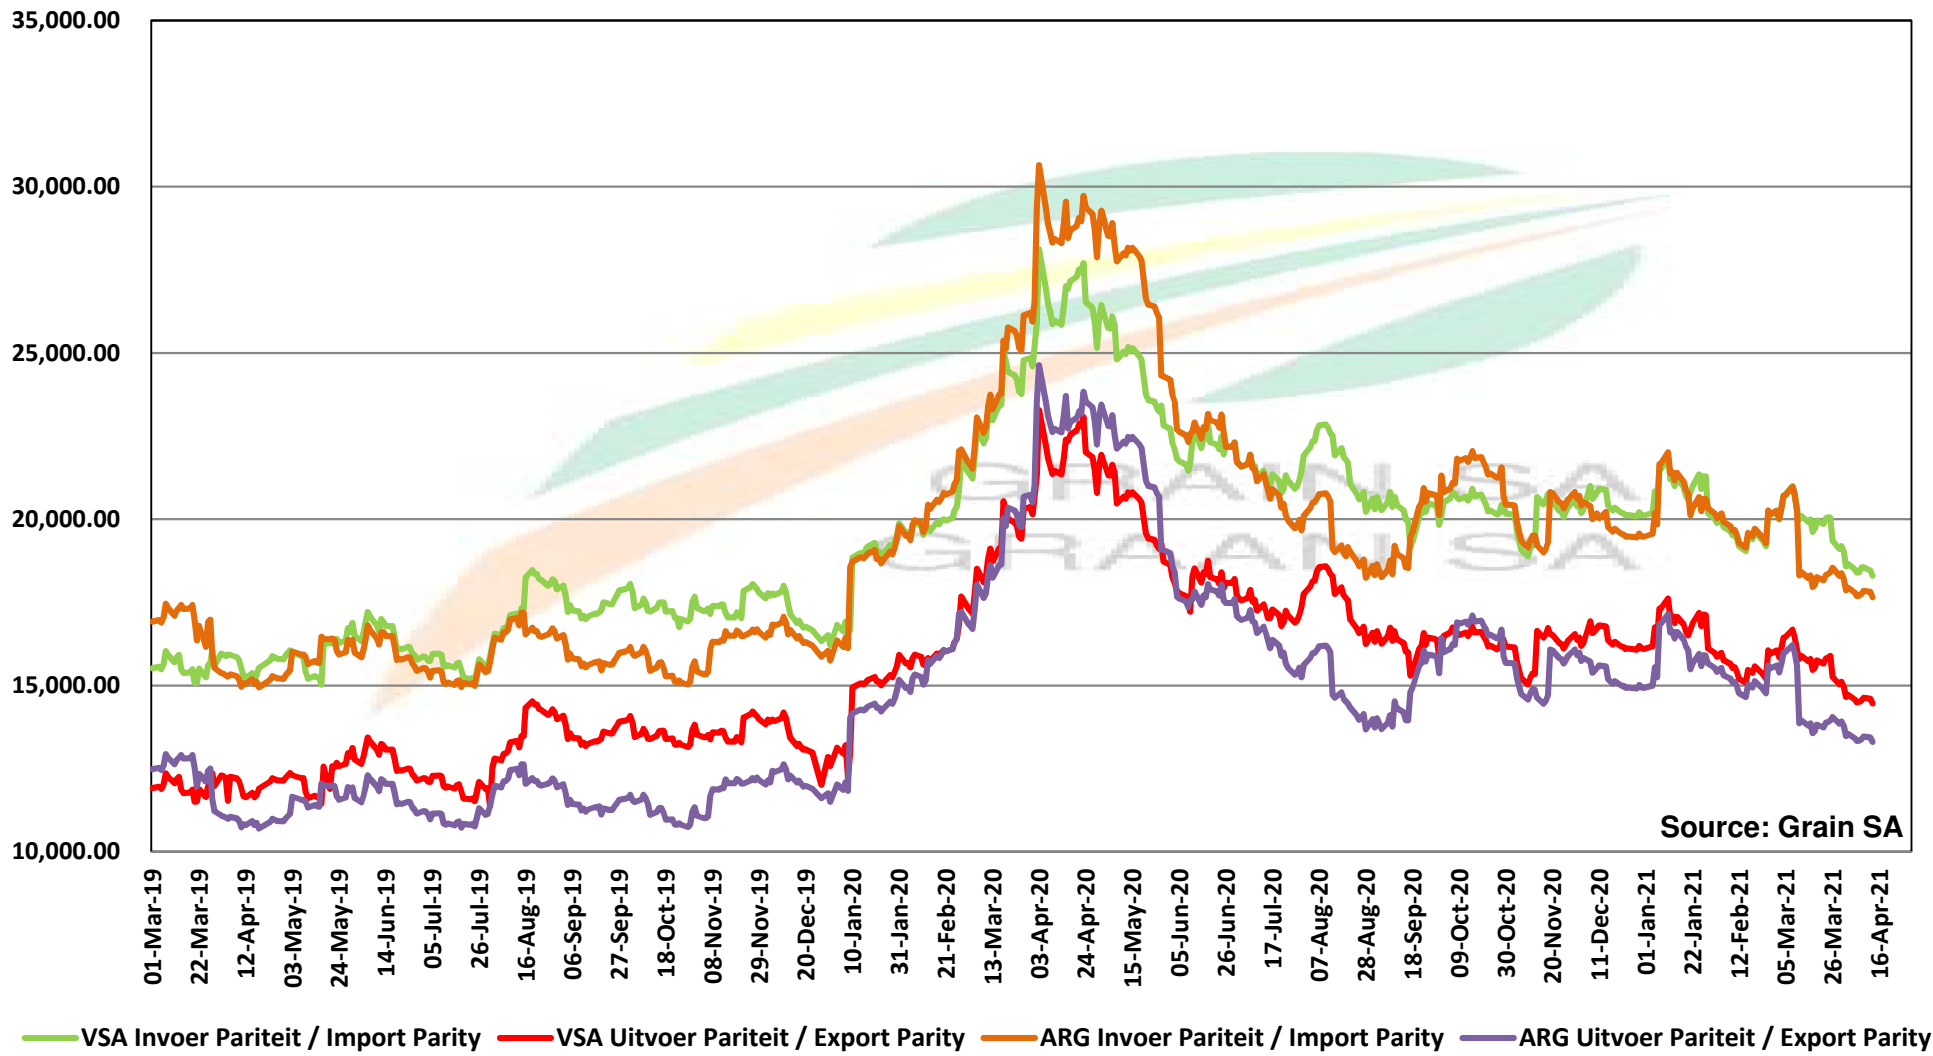

PRODUCER PARITY PRICES OF PROCESSED AND GRADED CHOICE GRADE GROUNDNUTS (40/50)
PRODSENTE PARITEITSPRYSE VAN UITGEDOPE EN GESORTEERDE KEURGRAAD GRONDBONE MET
'N PITGROOTTE VAN 40/50