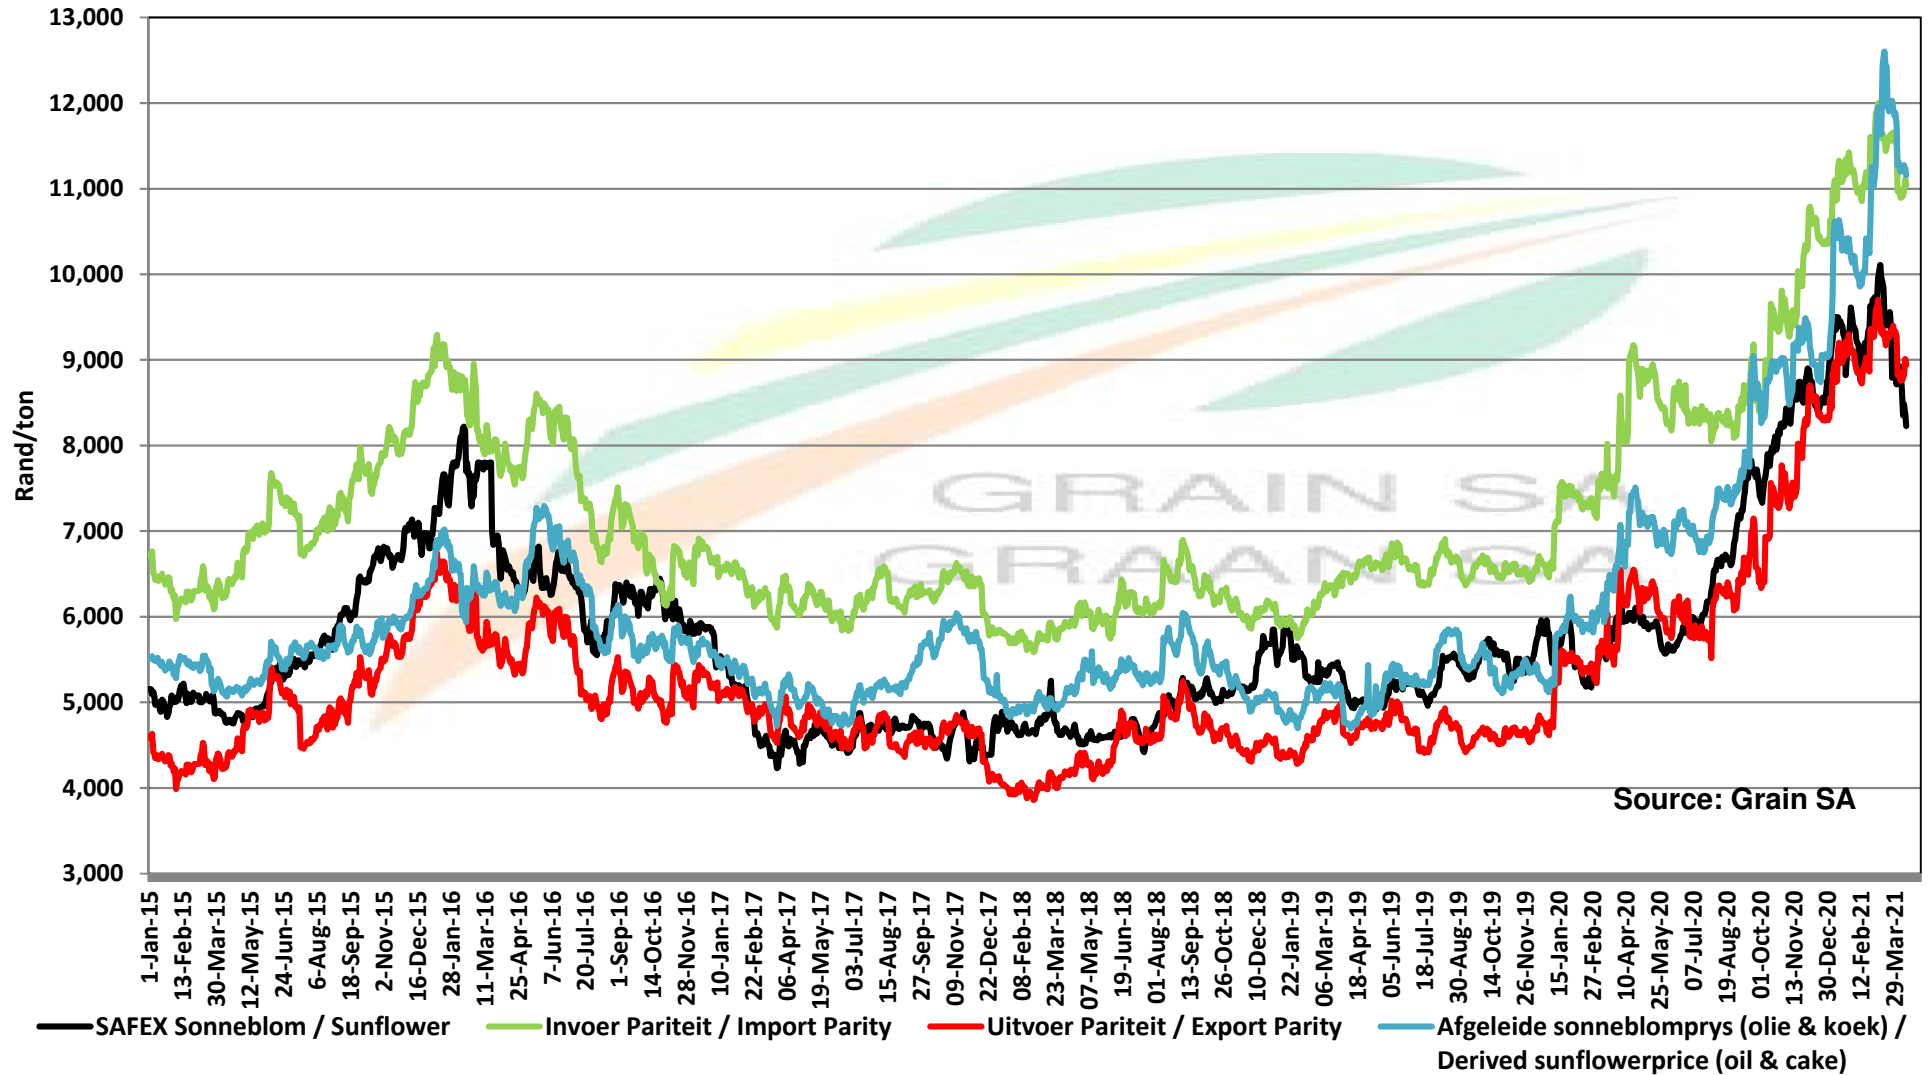

PRICES OF EU SUNFLOWER SEED DELIVERED IN RANDFONTEIN PRYSE VAN EU SONNEBLOMSAAD GELEWER IN RANDFONTEIN

PRICES OF EU SUNFLOWER SEED DELIVERED IN RANDFONTEIN PRYSE VAN EU SONNEBLOMSAAD GELEWER IN RANDFONTEIN