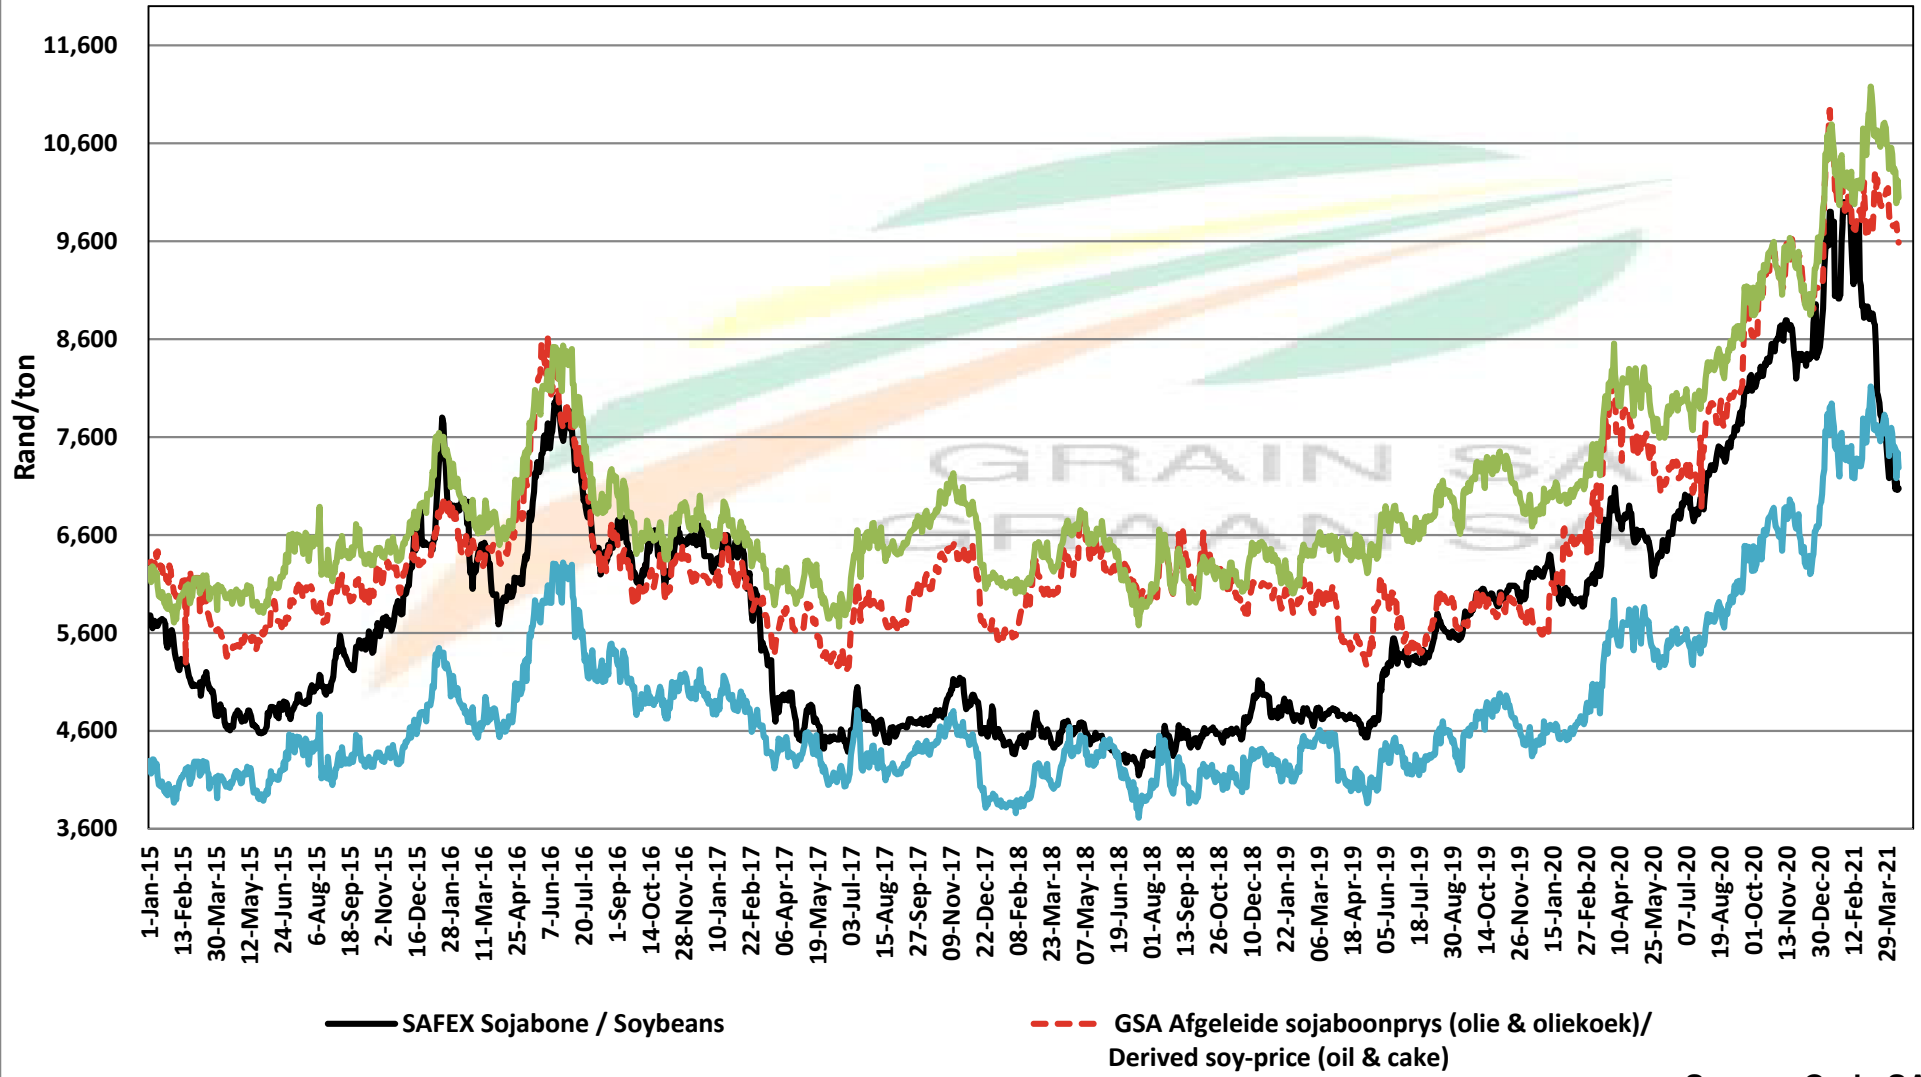

PRICES OF DERIVED SOYBEAN DELIVERED IN RANDFONTEIN PRYSE VAN AFGELEIDE SOJABONE GELEWER IN RANDFONTEIN

Source: Grain SA