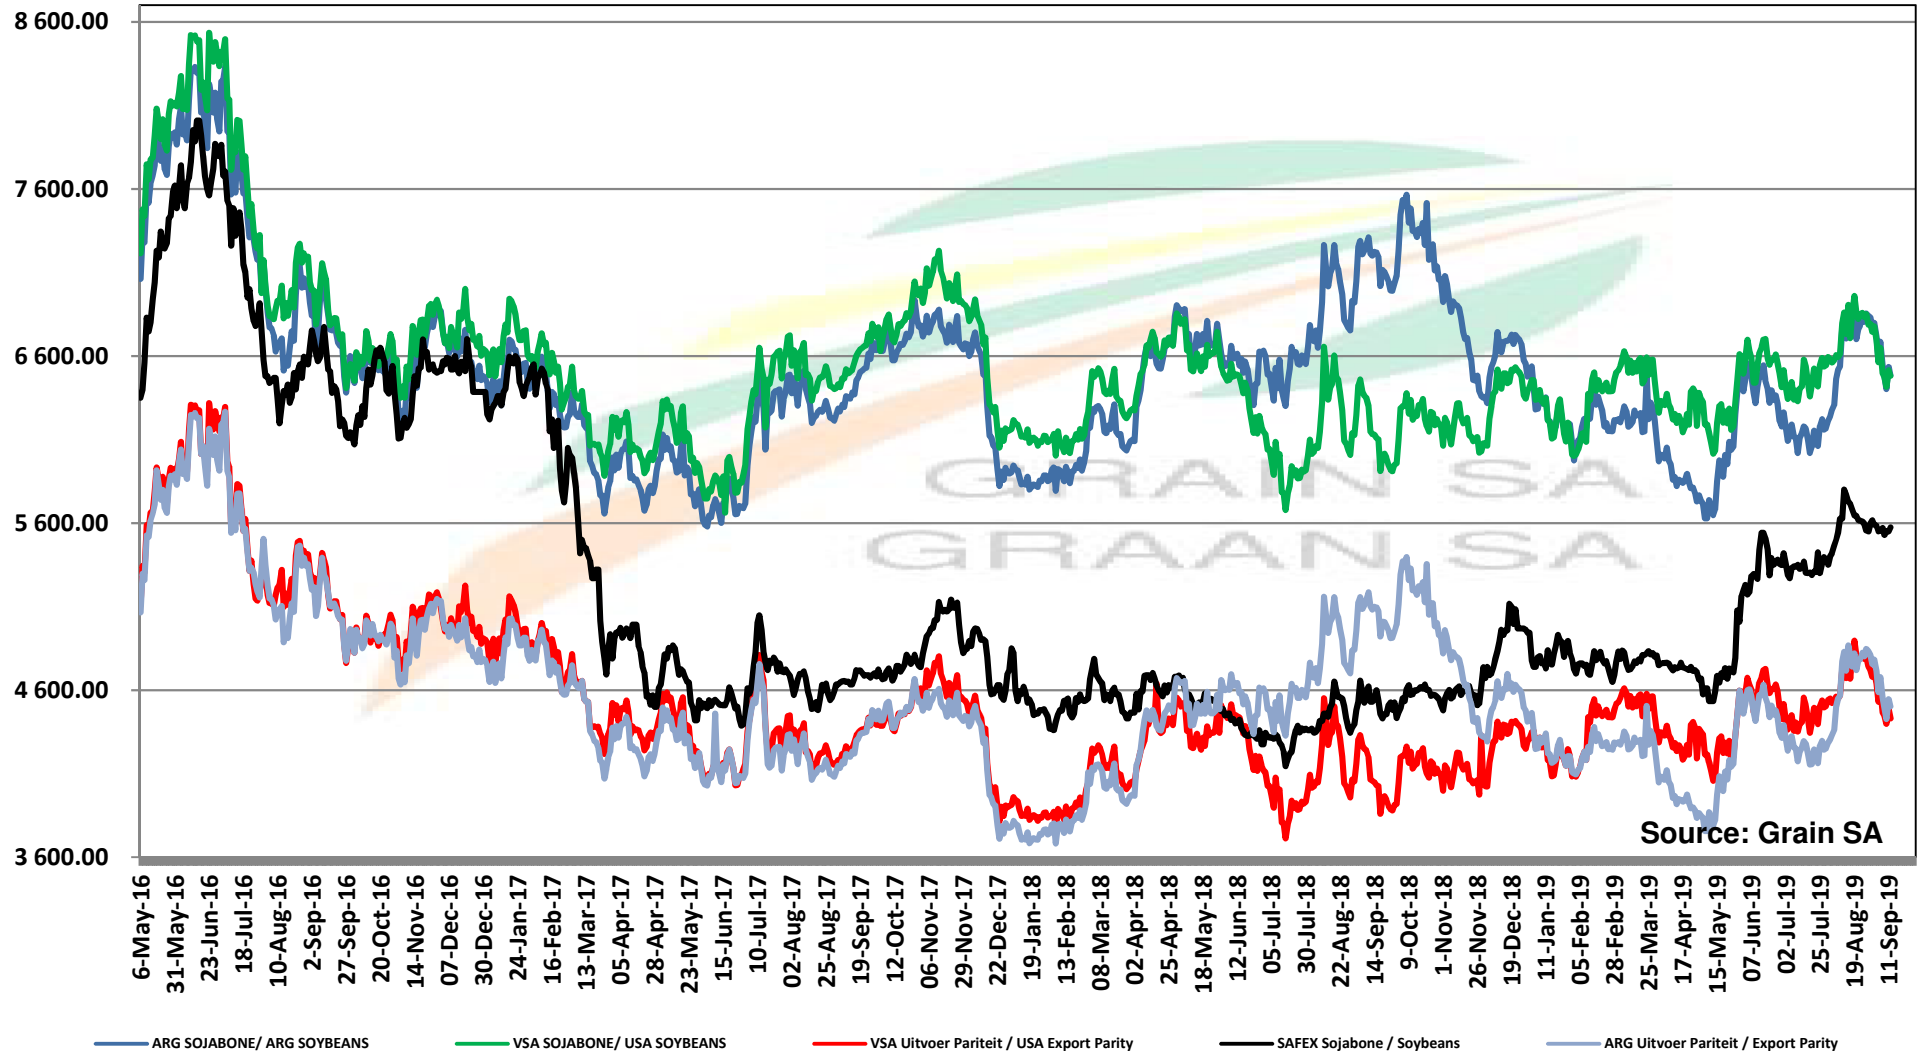

PRICES OF ARGENTINIAN SOYBEAN SEED DELIVERED IN RANDFONTEIN PRYSE VAN ARGENTYNSE SOJABOONSAAD GELEWER IN RANDFONTEIN

Source: Grain SA