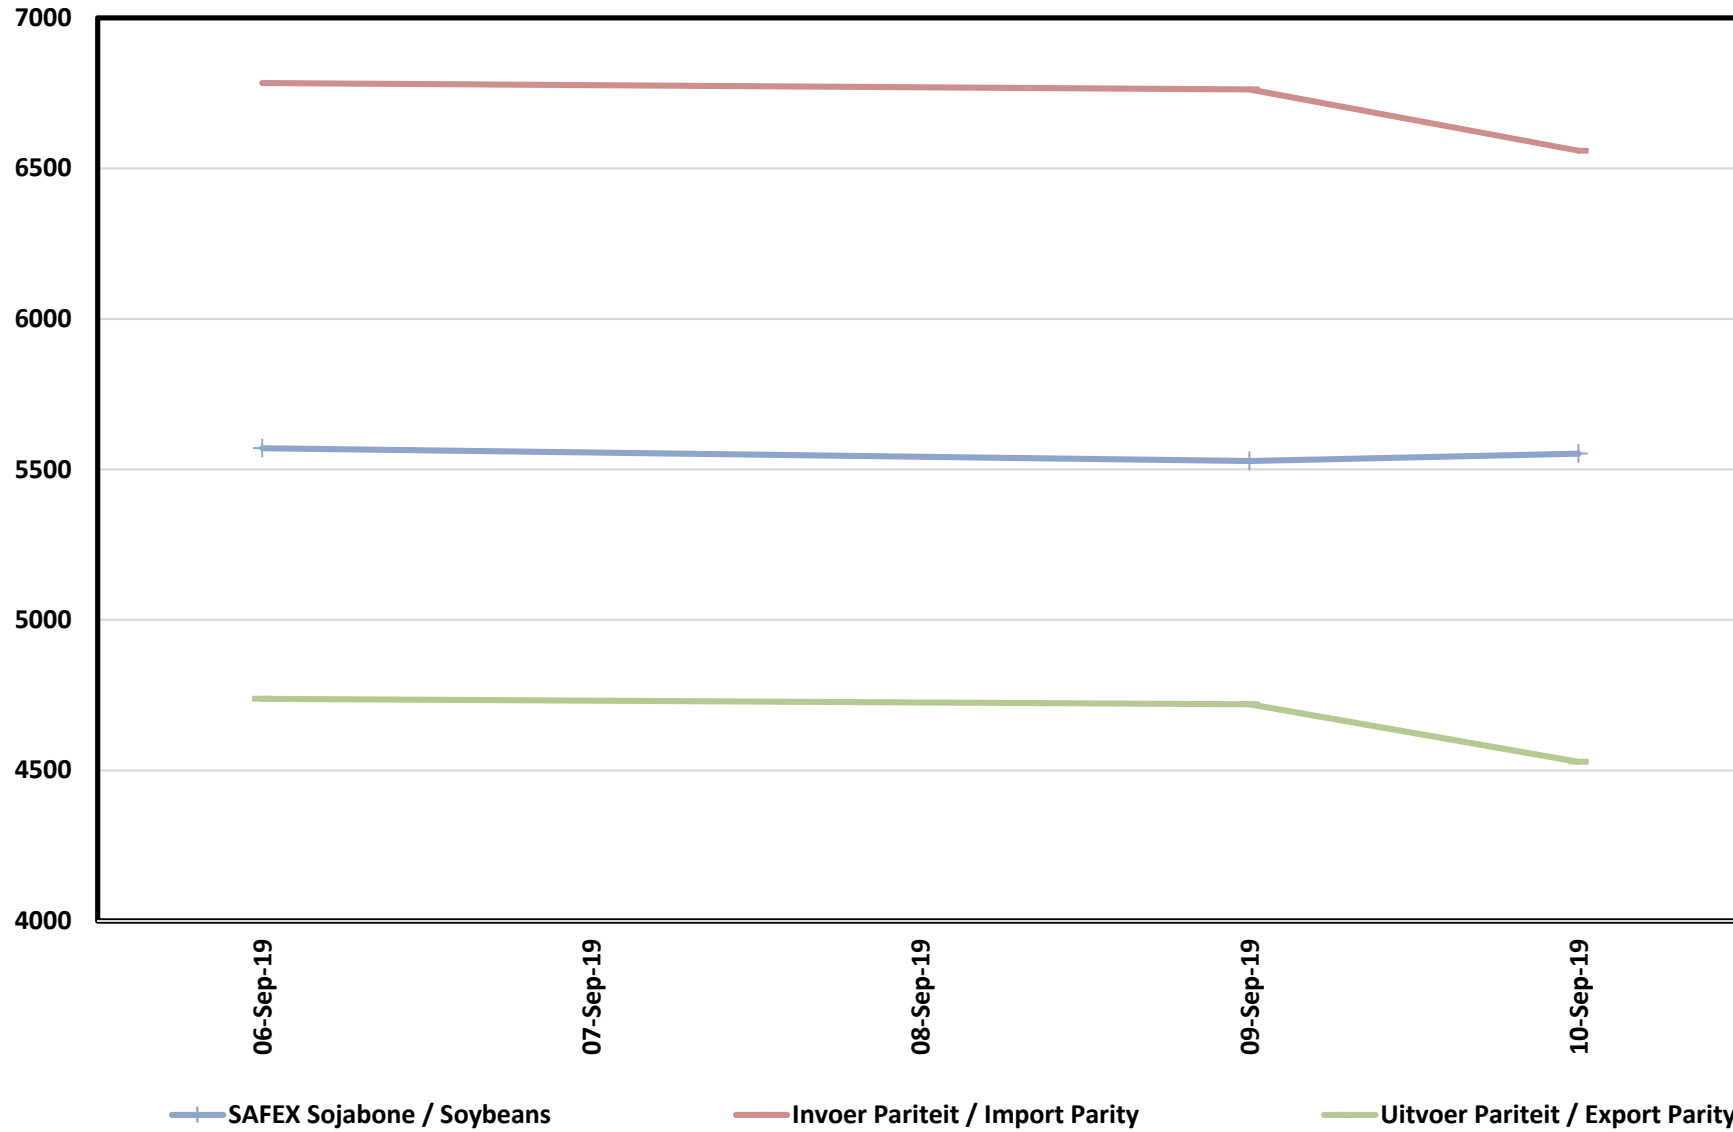

PRICES OF SOYBEAN SEED DELIVERED IN RANDFONTEIN MAY 2020
PRYSE VAN SOJABOONSAAD GELEWER IN RANDFONTEIN MEI 2020