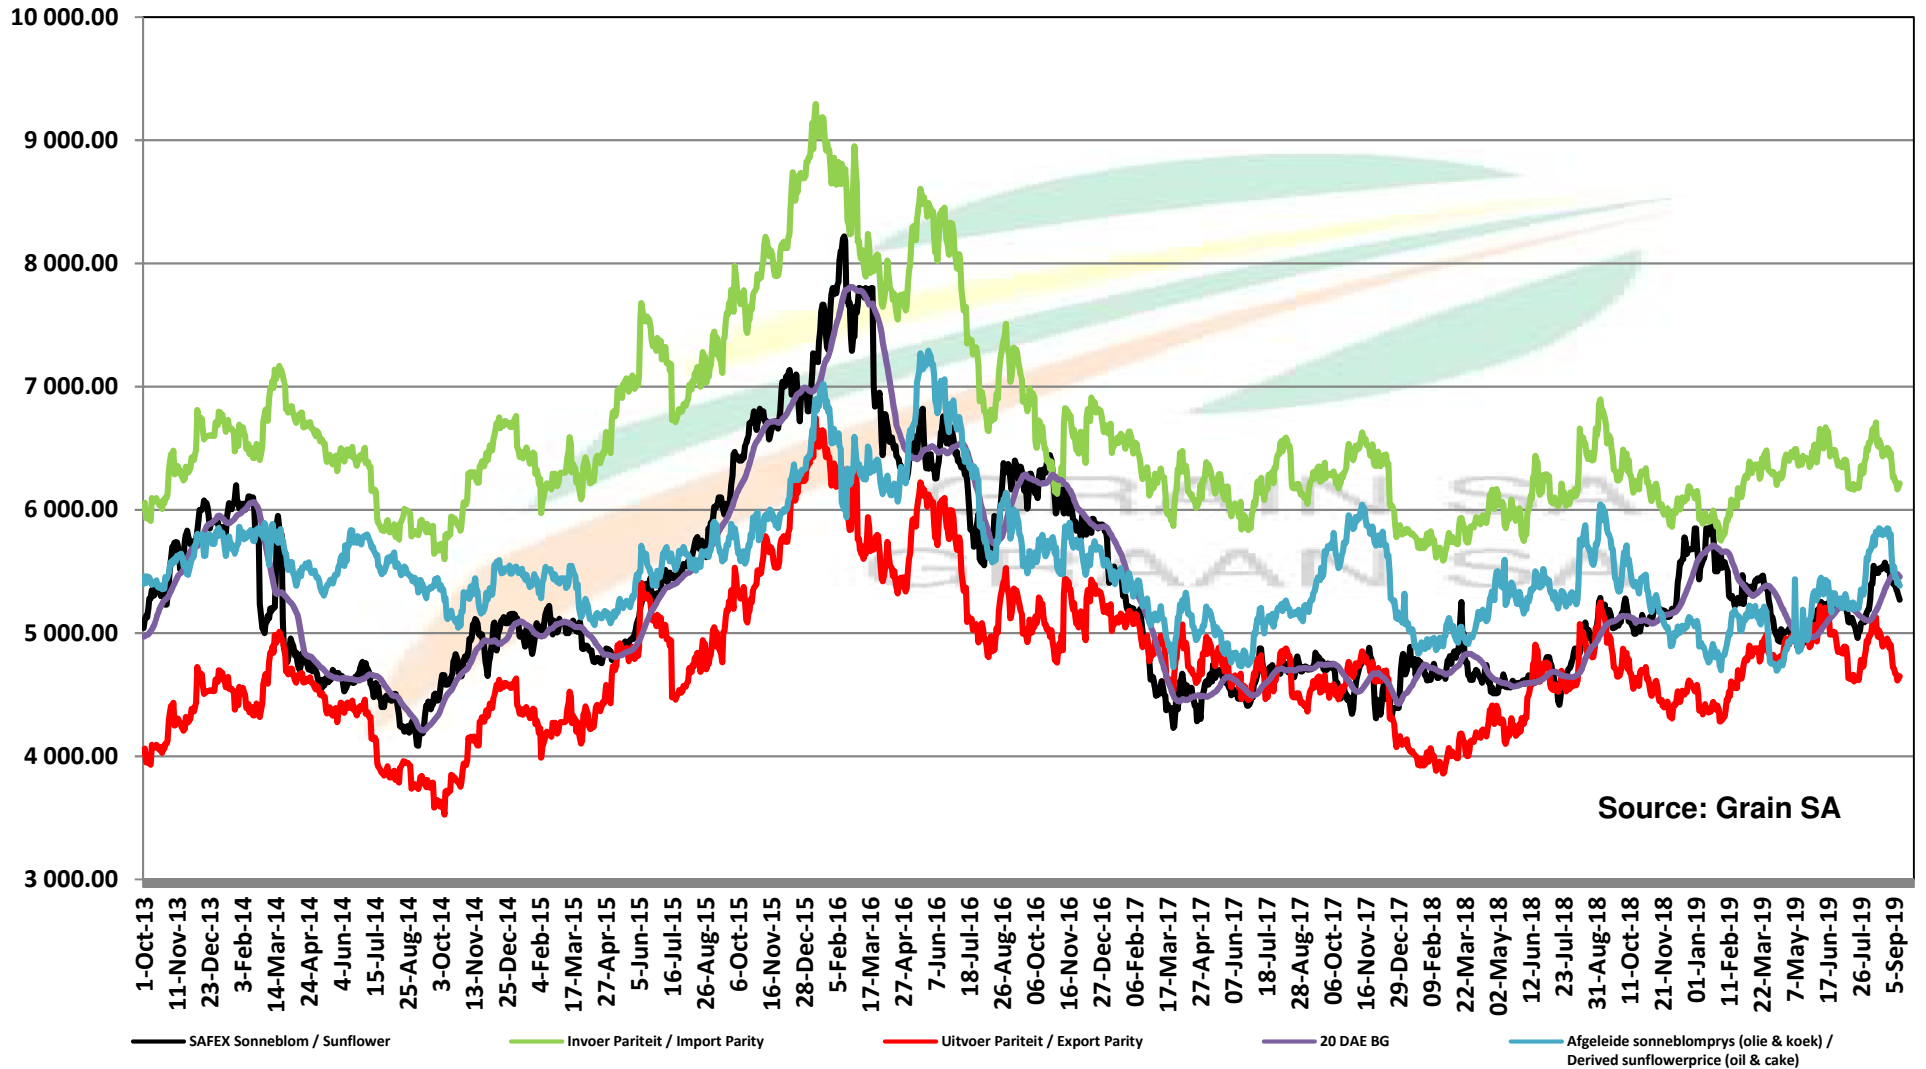

# PRICES OF EU SUNFLOWER SEED DELIVERED IN RANDFONTEIN PRYSE VAN EU SONNEBLOMSAAD GELEWER IN RANDFONTEIN

Source: Grain SA