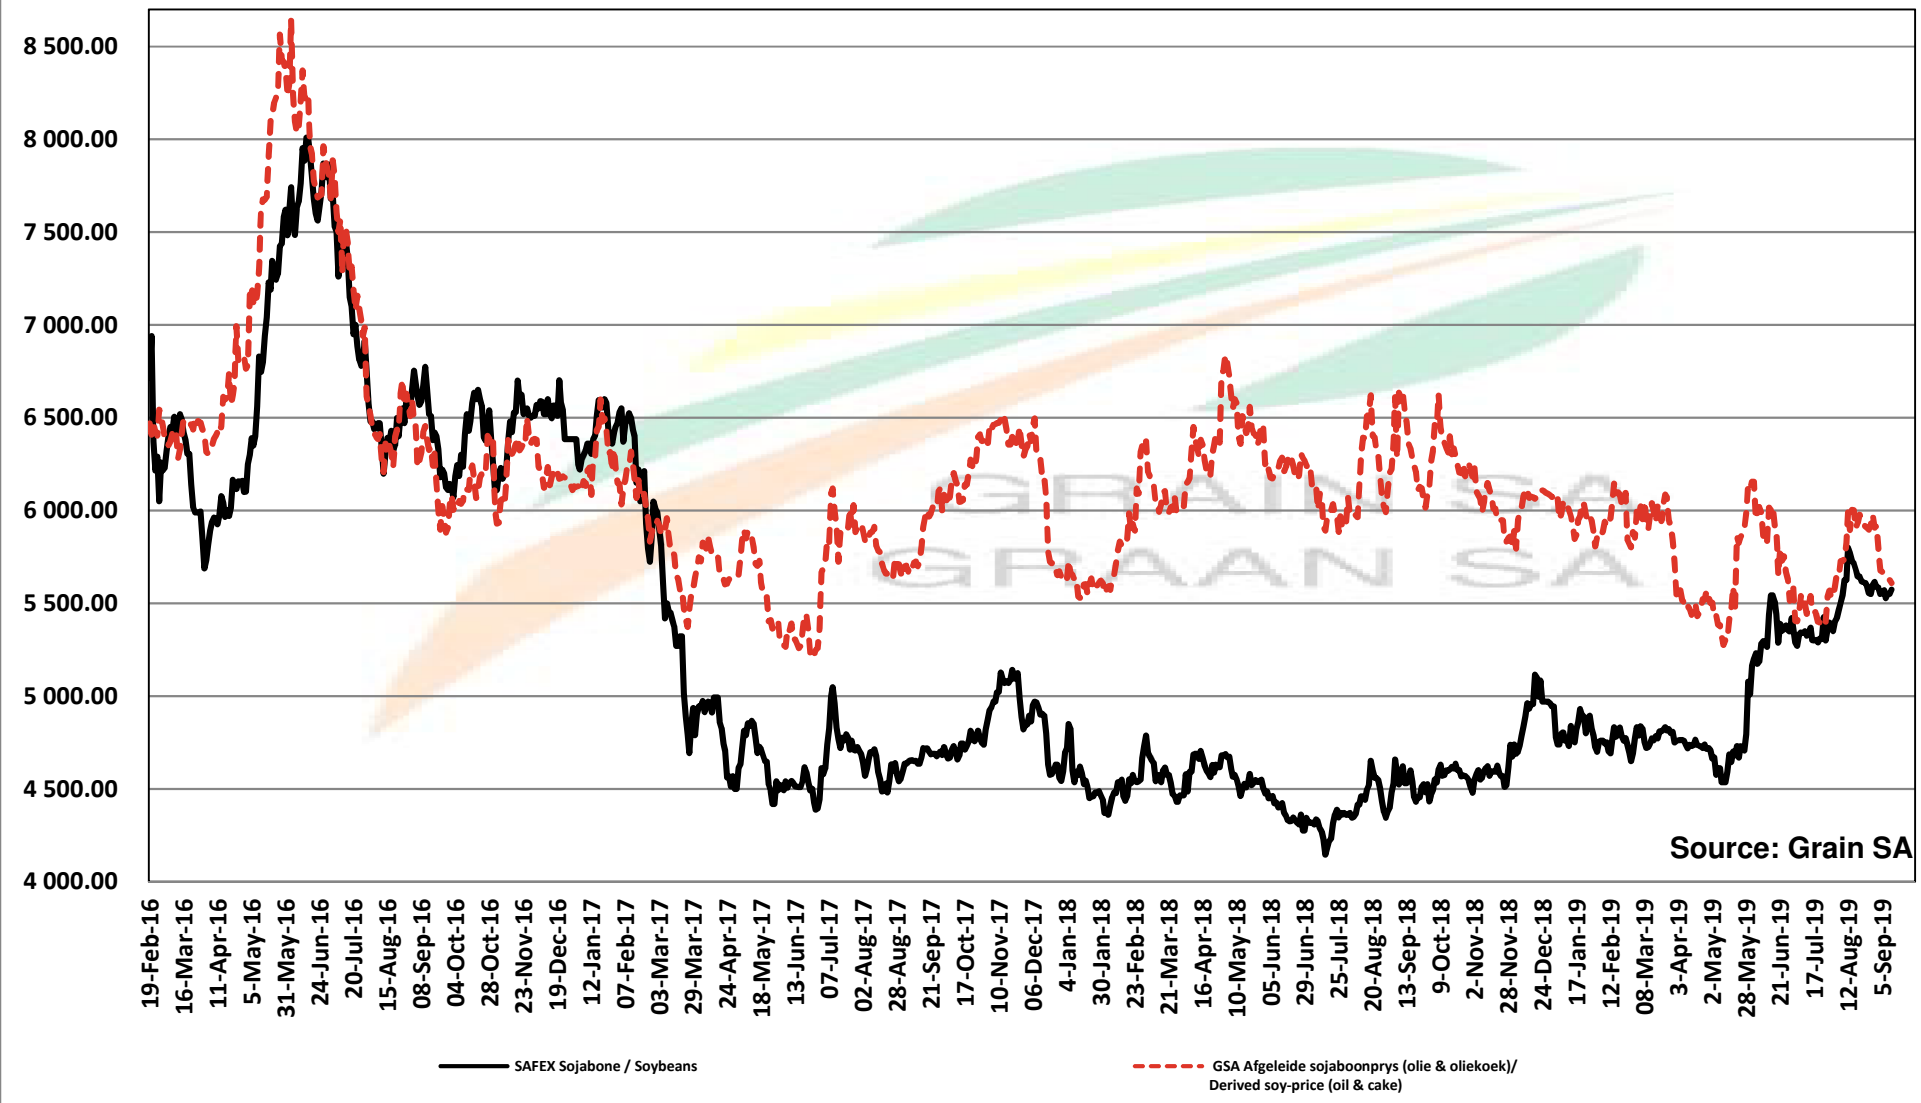

PRICES OF DERIVED SOYBEAN DELIVERED IN RANDFONTEIN

PRYSE VAN AFGELEIDE SOJABONE GELEWER IN RANDFONTEIN

Source: Grain SA