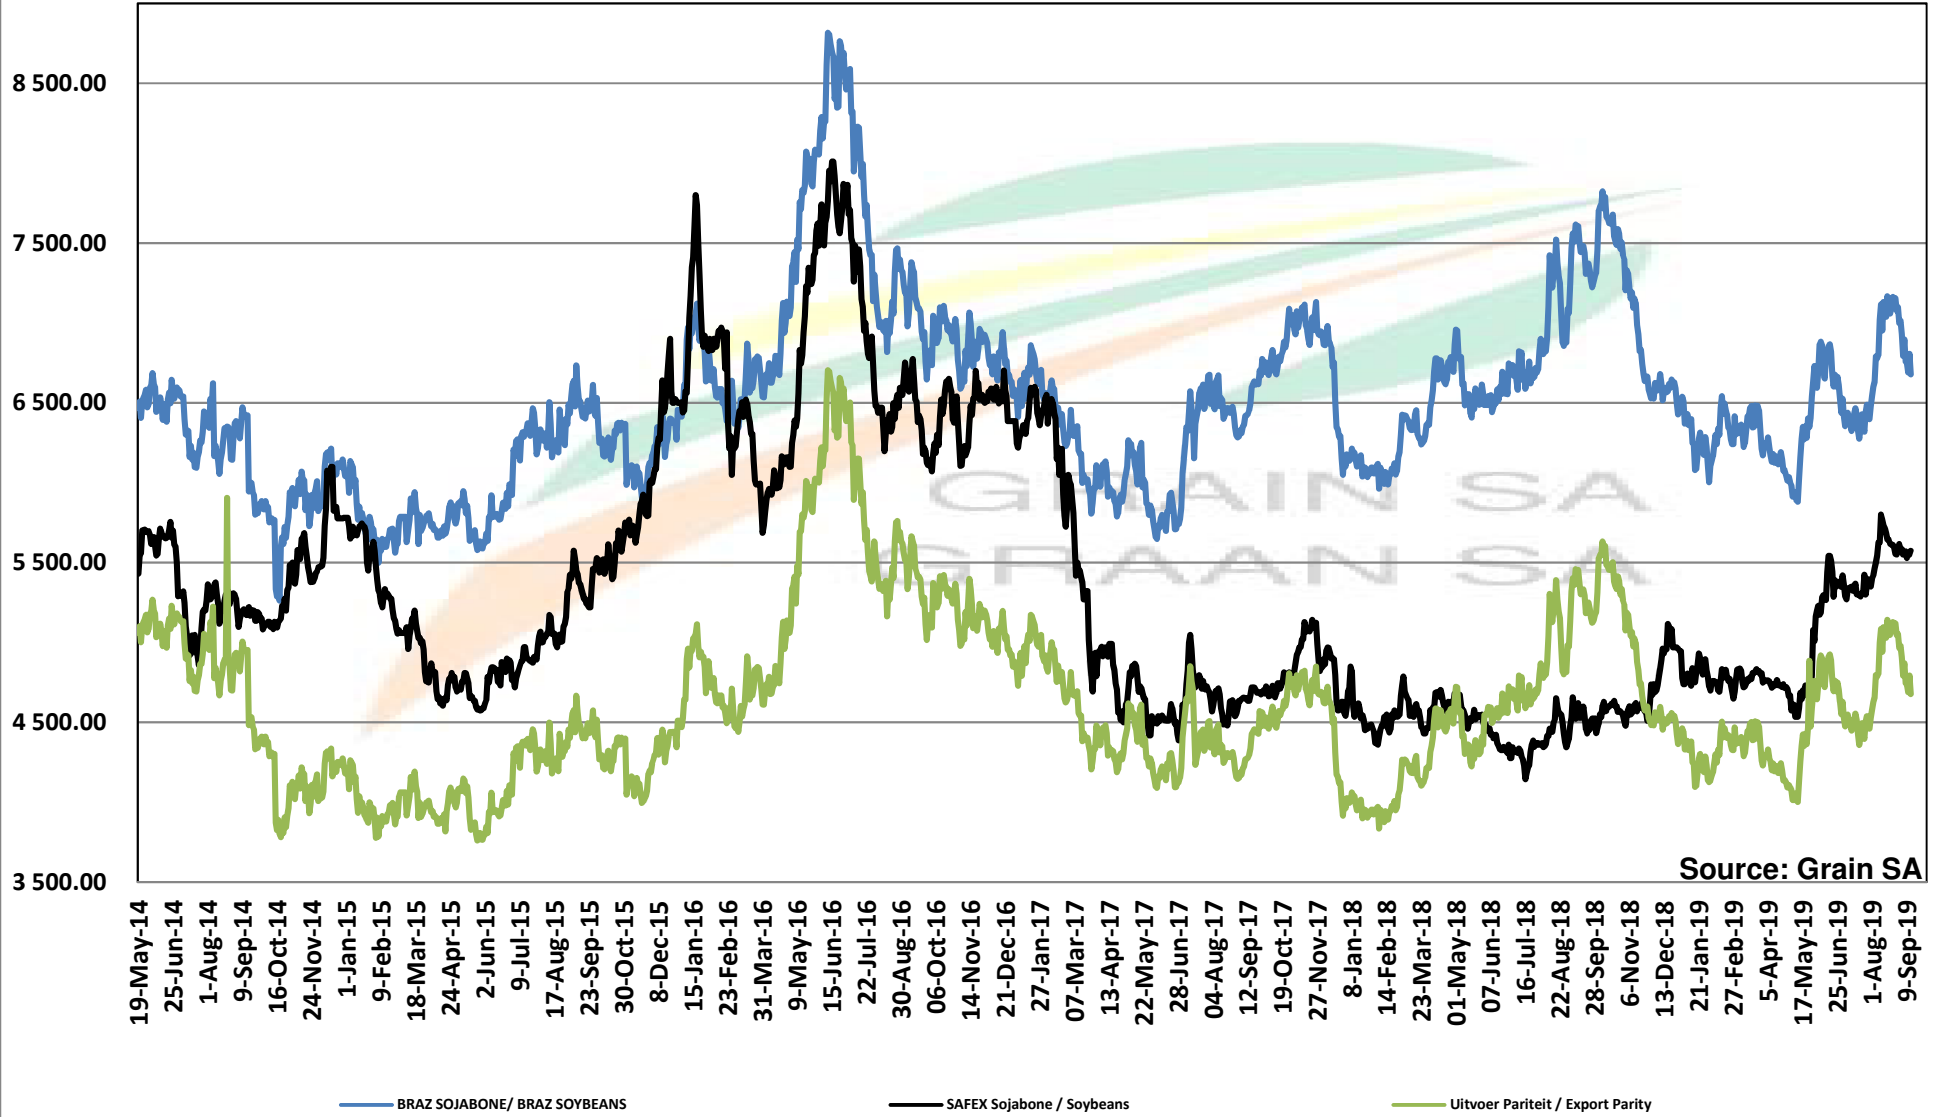

PRICES OF BRAZILIAN SOYBEAN DELIVERED IN RANDFONTEIN

PRYSE VAN BRASILIAANSE SOJABONE GELEWER IN RANDFONTEIN

Source: Grain SA