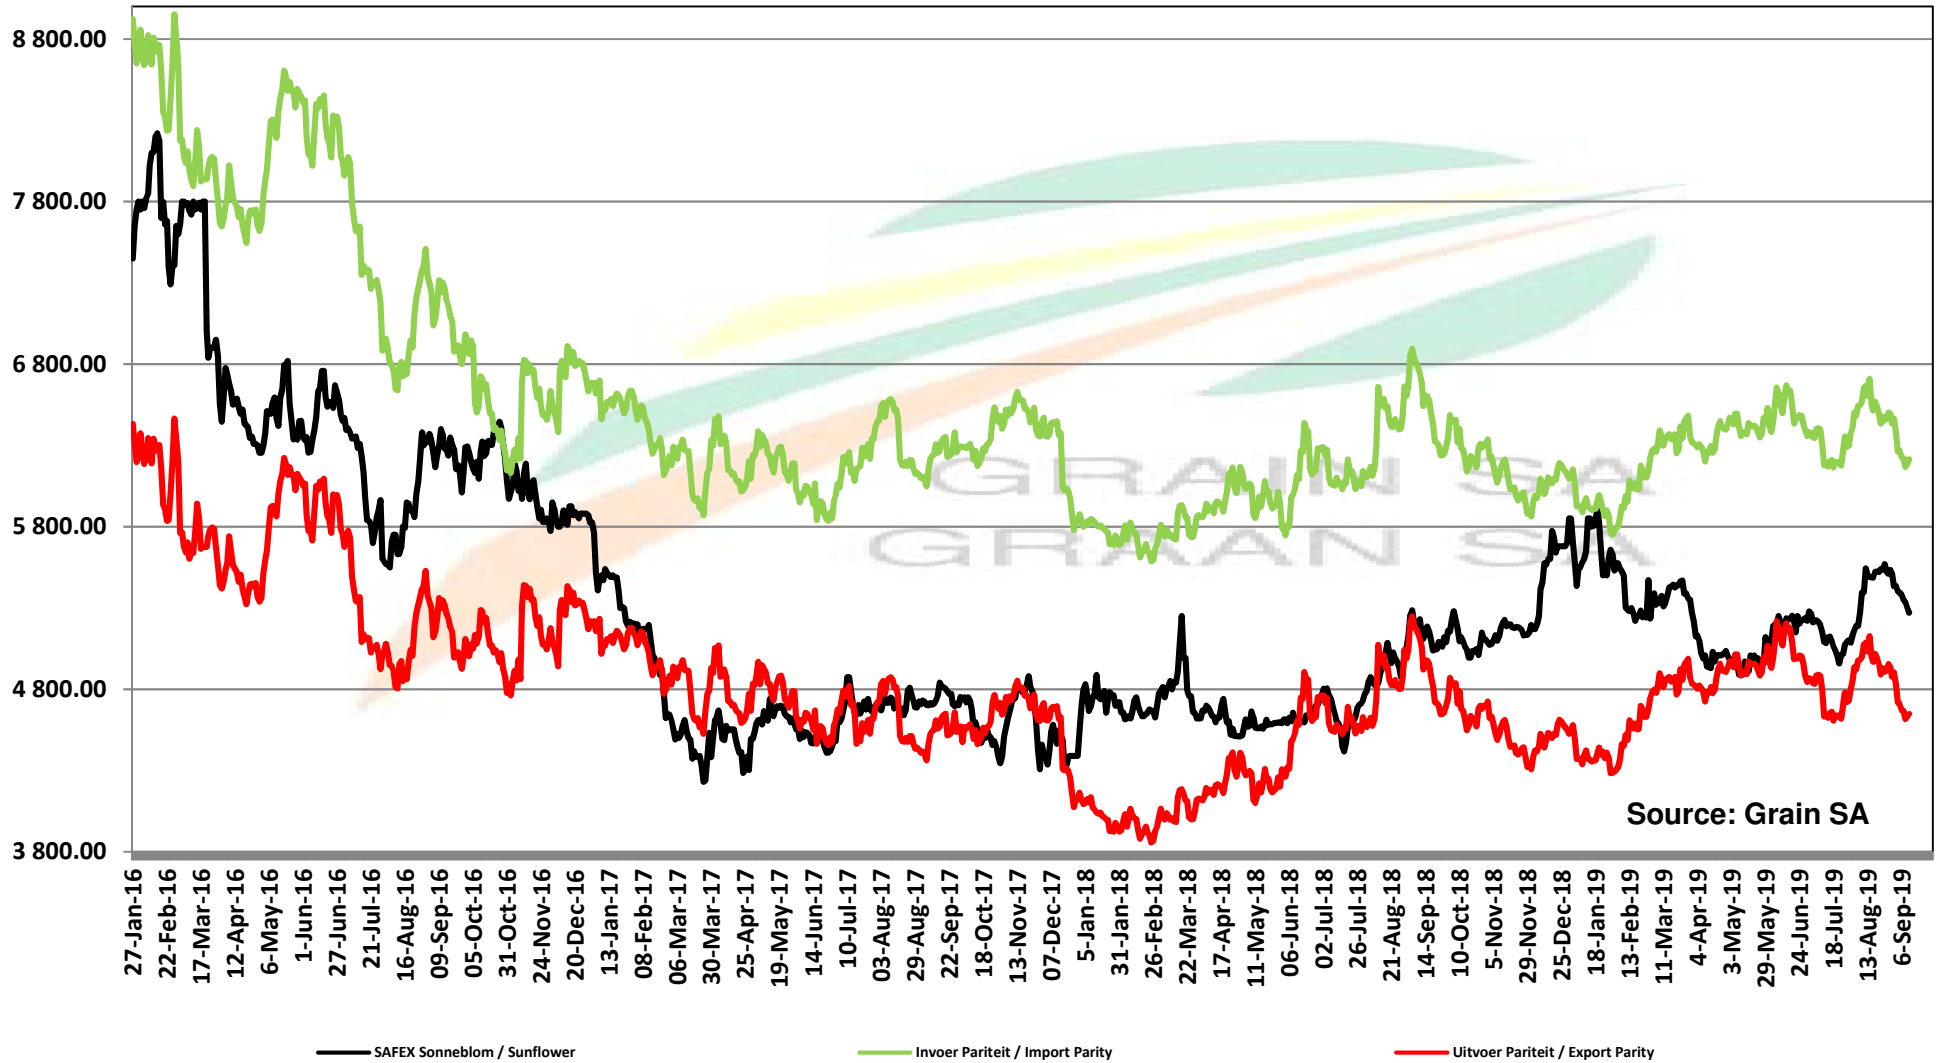

PRICES OF EU SUNFLOWER SEED DELIVERED IN RANDFONTEIN PRYSE VAN EU SONNEBLOMSAAD GELEWER IN RANDFONTEIN