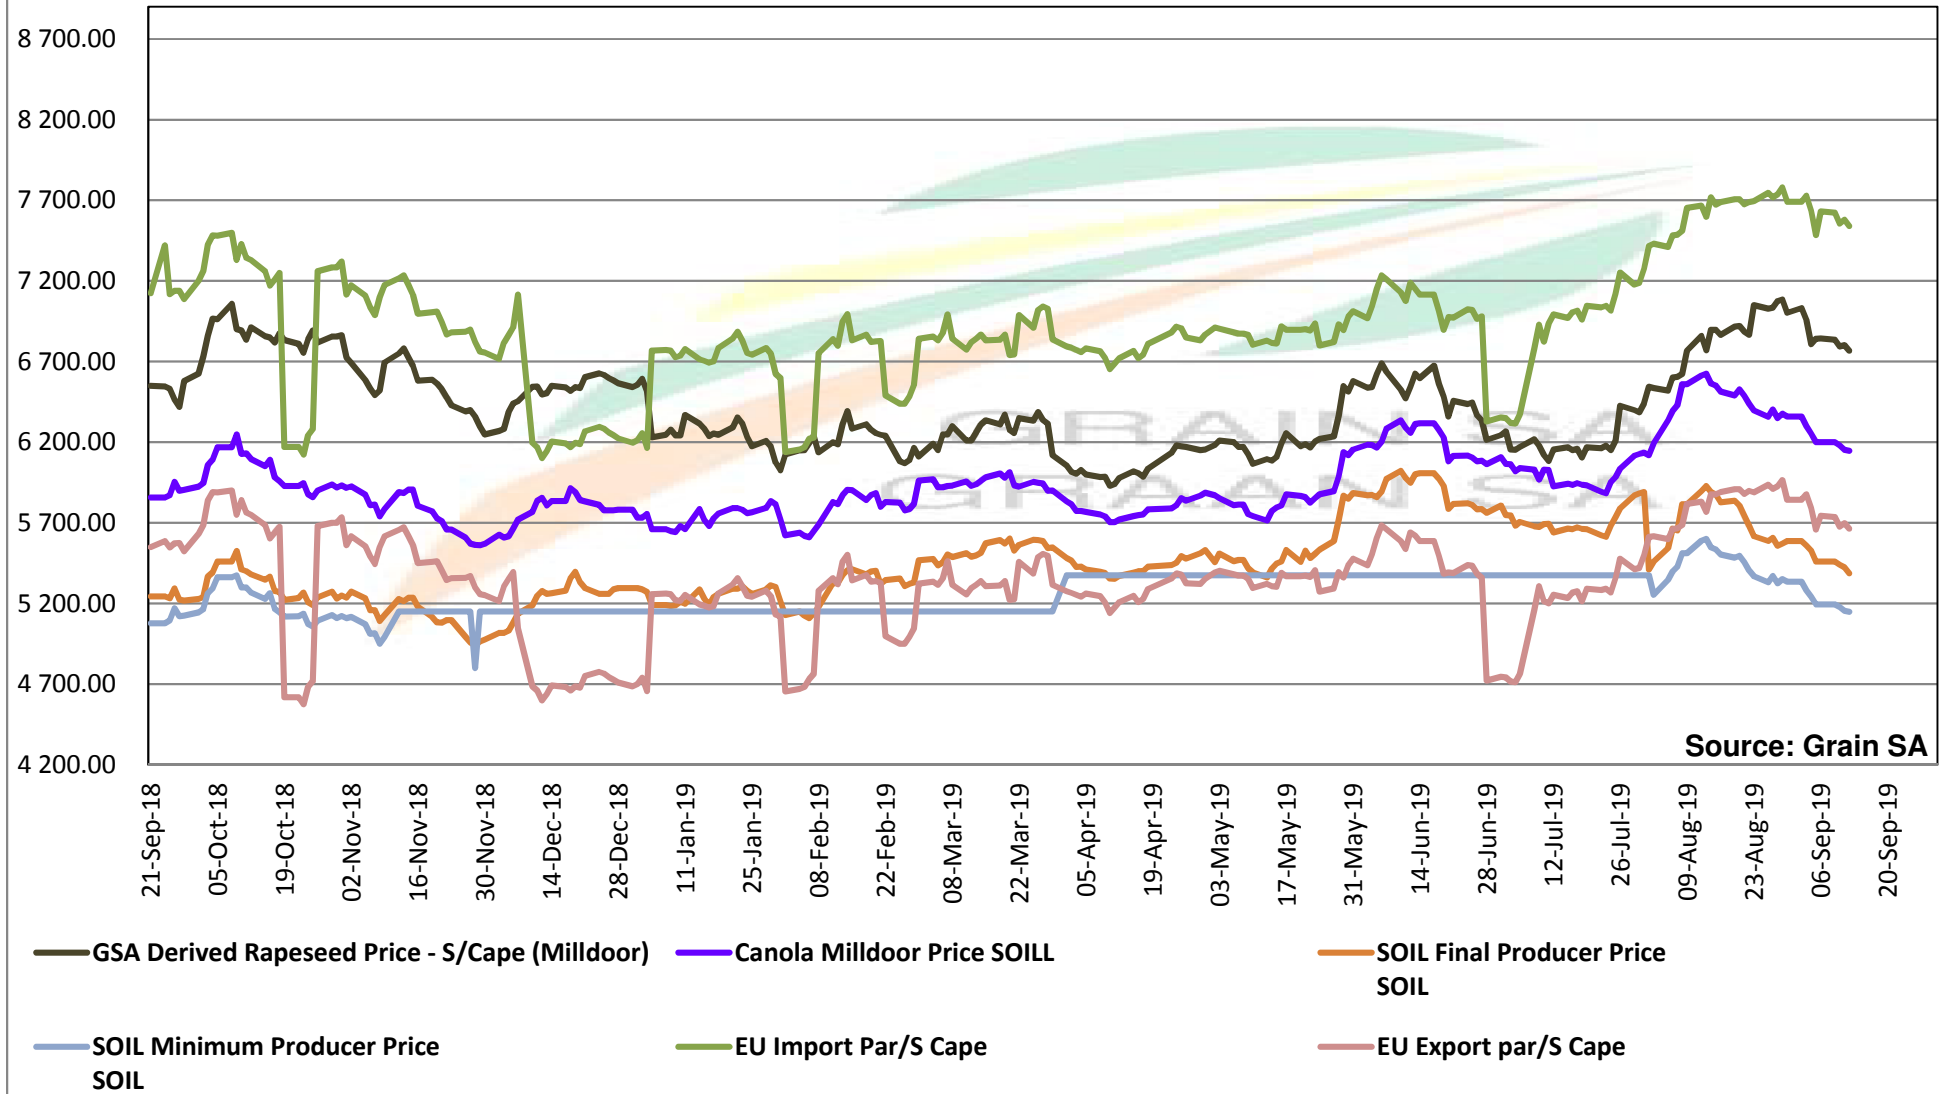

Prices of Canola in the South Cape (Swellendam)
Canolapryse in die Suid-Kaap (Swellendam)