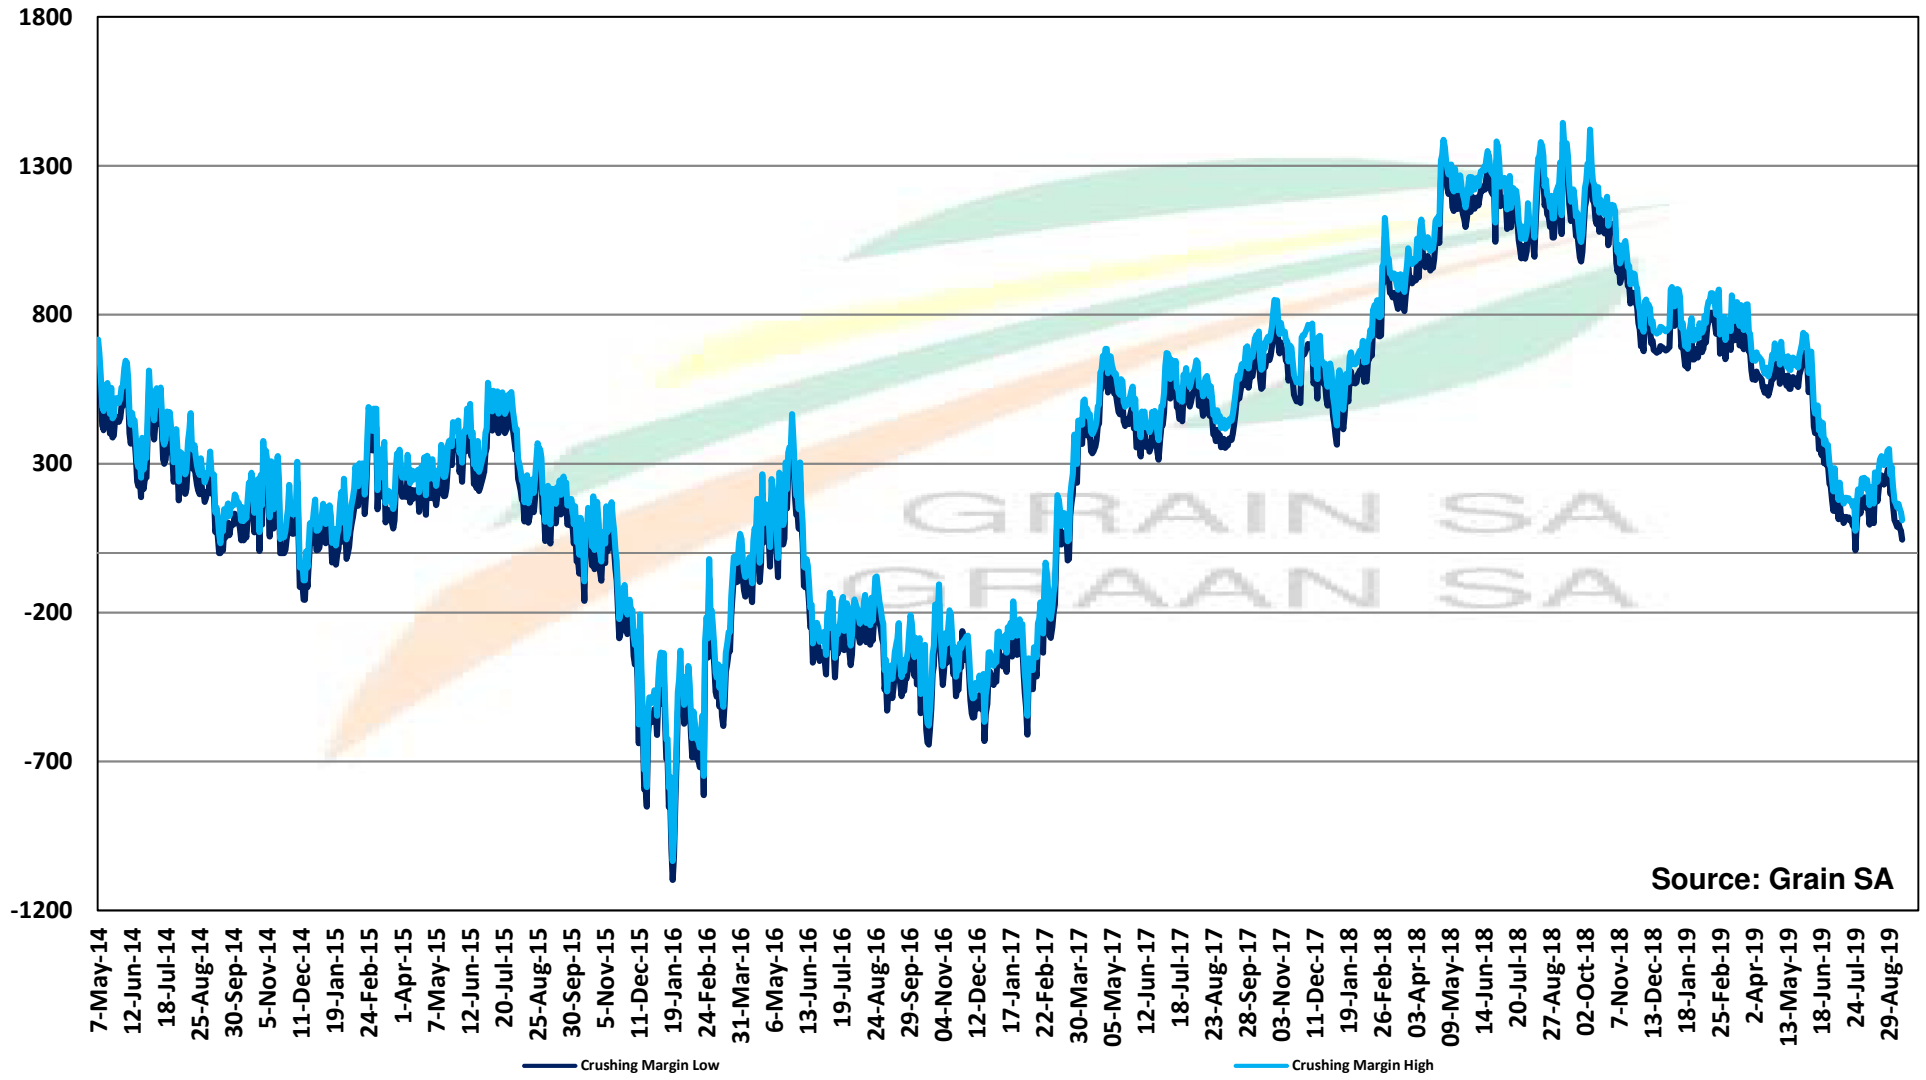

## PRYSE VAN AFGELEIDE SOJABONE GELEWER IN RANDFONTEIN

Source: Grain SA

**PRICES OF SOYBEAN SEED DELIVERED IN RANDFONTEIN MAY 2020**  
**PRYSE VAN SOJABOONSAAD GELEWER IN RANDFONTEIN MEI 2020**

# PRICES OF SOYBEAN CRUSHING MARGIN PRYSE VAN SOJABOON PERSMARGE

Source: Grain SA