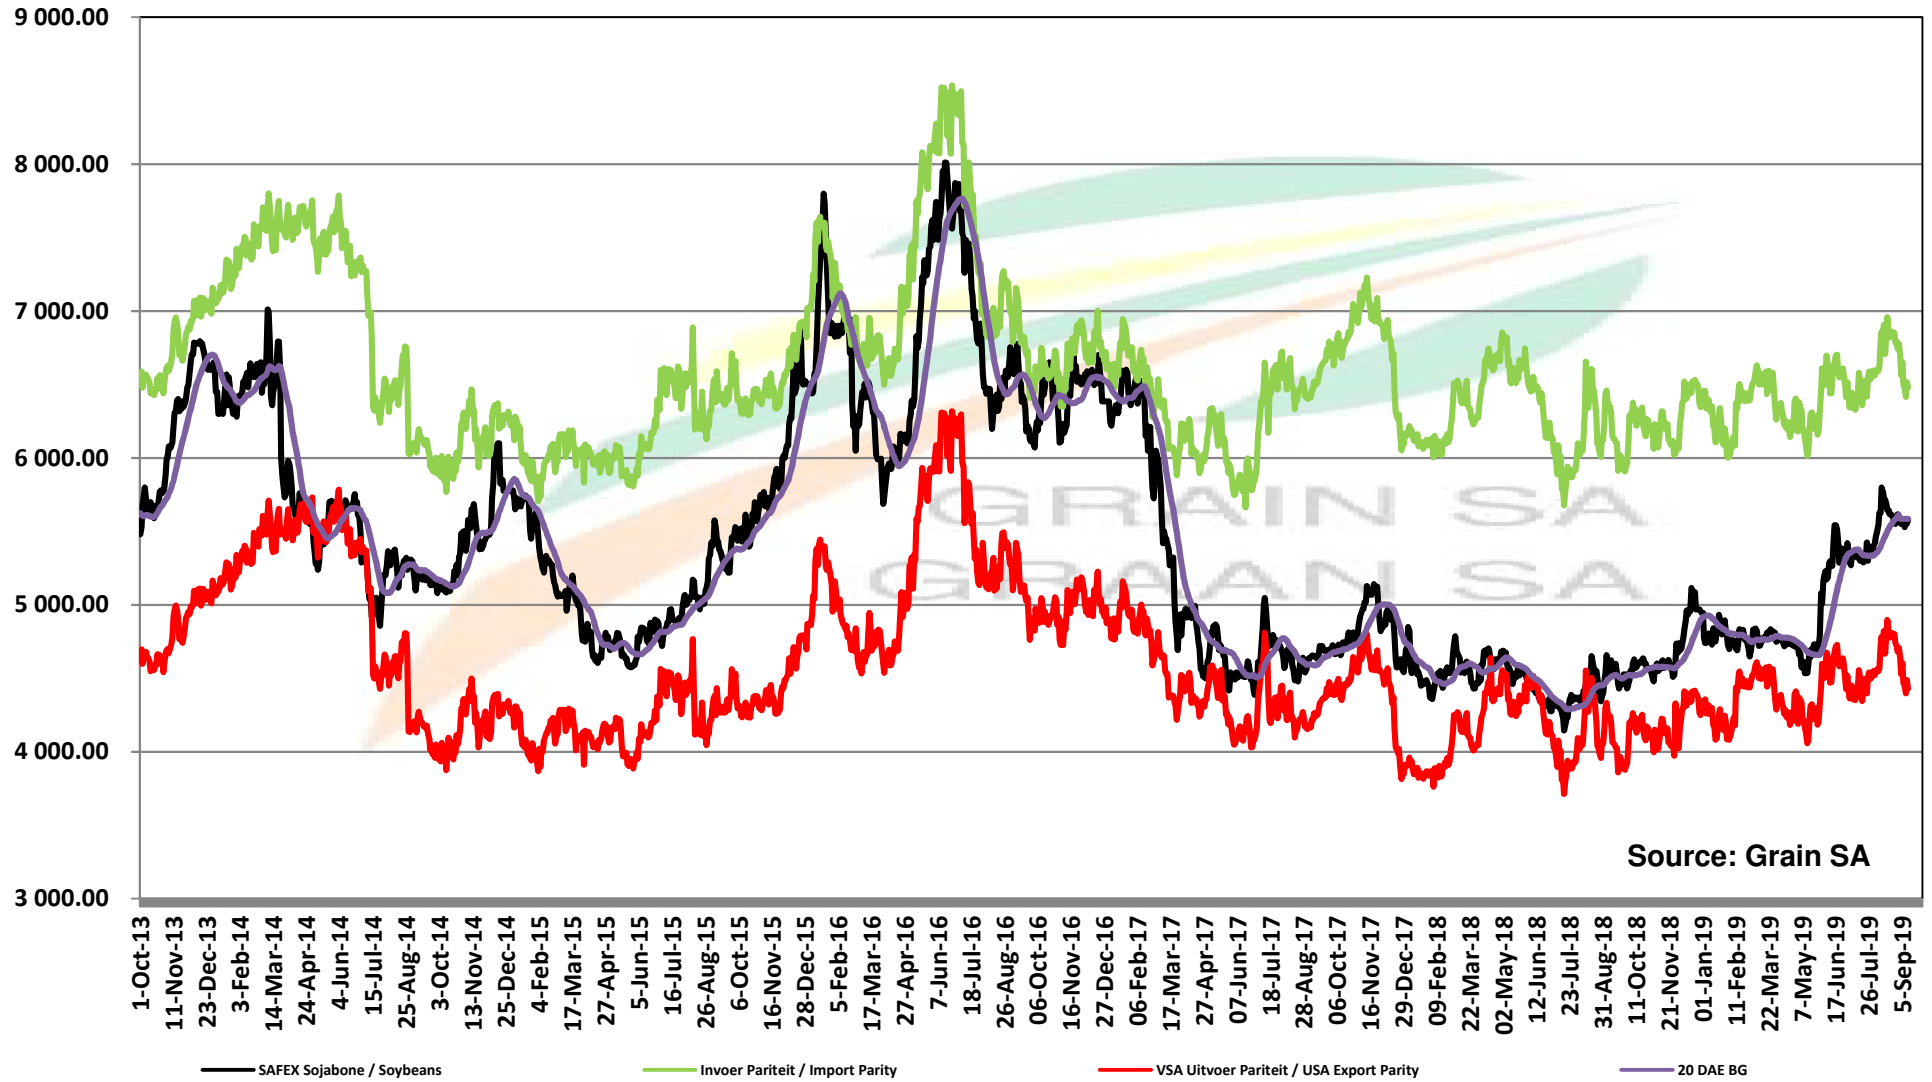

PRICES OF SOYBEAN SEED DELIVERED IN RANDFONTEIN PRYSE VAN SOJABOONSAAD GELEWER IN RANDFONTEIN

Source: Grain SA