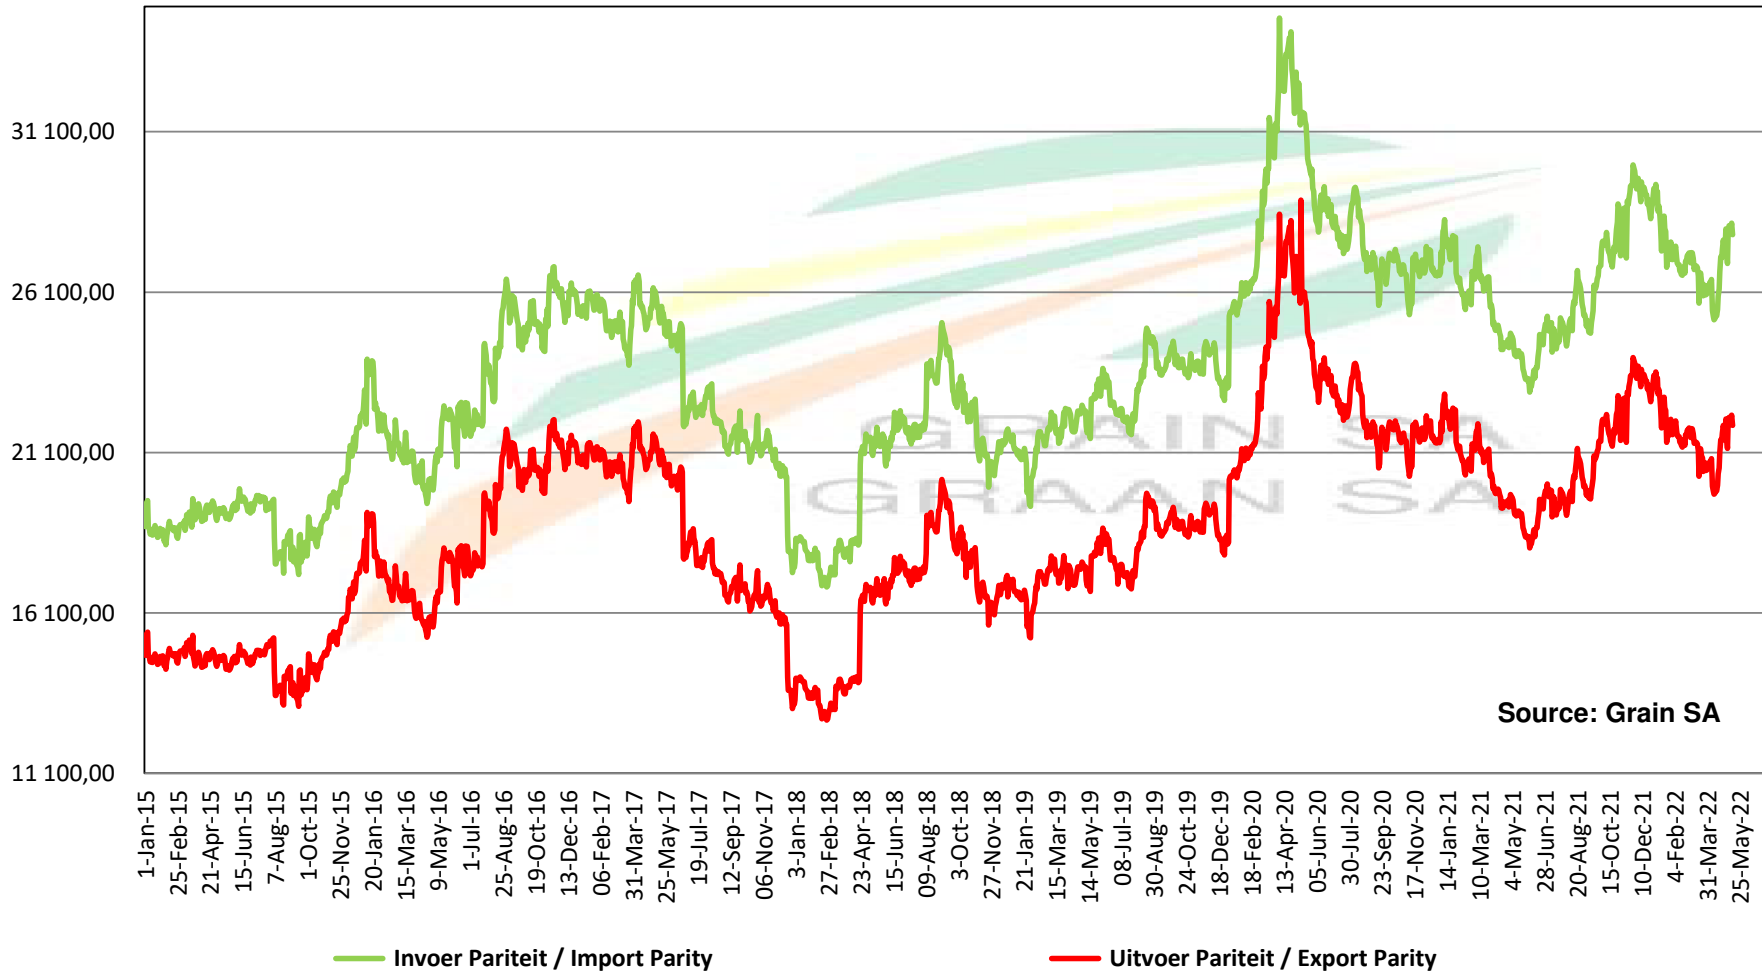

PRICES OF PROCESSED AND GRADED USA CHOICE GRADE GROUNDNUTS (40/50) (RANDFONTEIN)
PRYSE VAN UITGEDOP EN GESORTEERDE VSA KEURGRAAD GRONDBONE MET 'N PITGROOTTE VAN 40/50
pitgrootte (RANDFONTEIN)