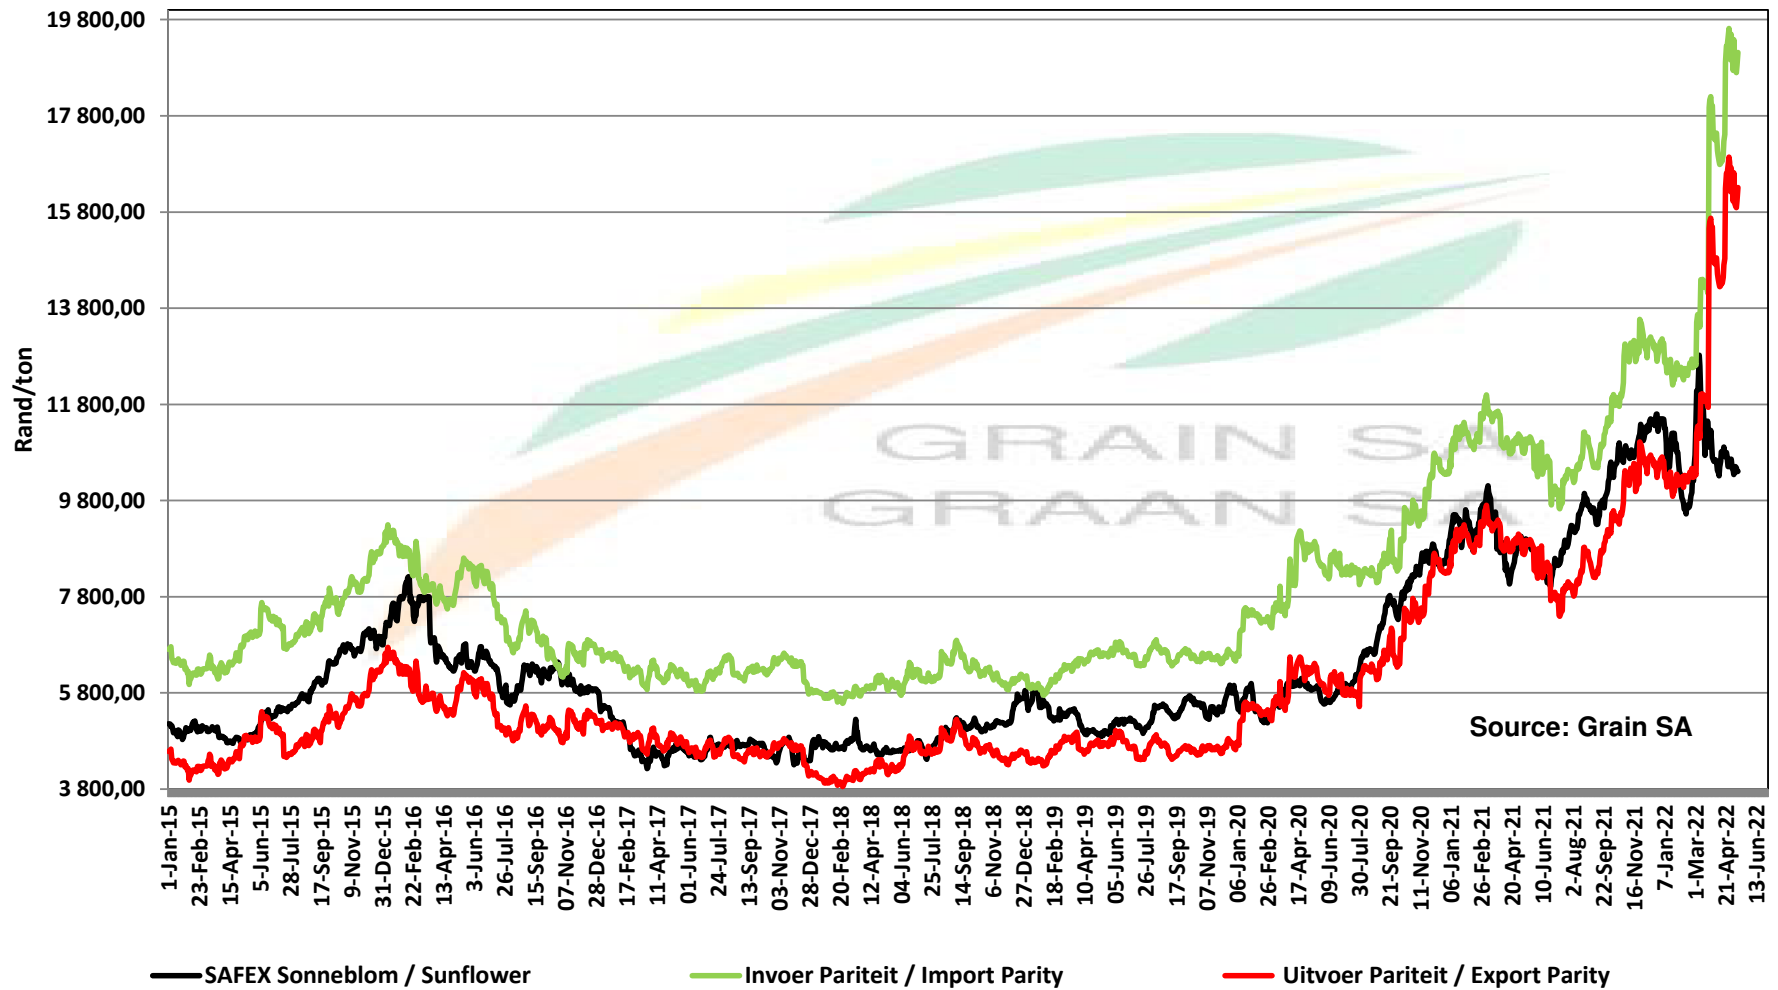

PRICES OF EU SUNFLOWER SEED DELIVERED IN RANDFONTEIN PRYSE VAN EU SONNEBLOMSAAD GELEWER IN RANDFONTEIN

PRICES OF EU SUNFLOWER SEED DELIVERED IN RANDFONTEIN PRYSE VAN EU SONNEBLOMSAAD GELEWER IN RANDFONTEIN