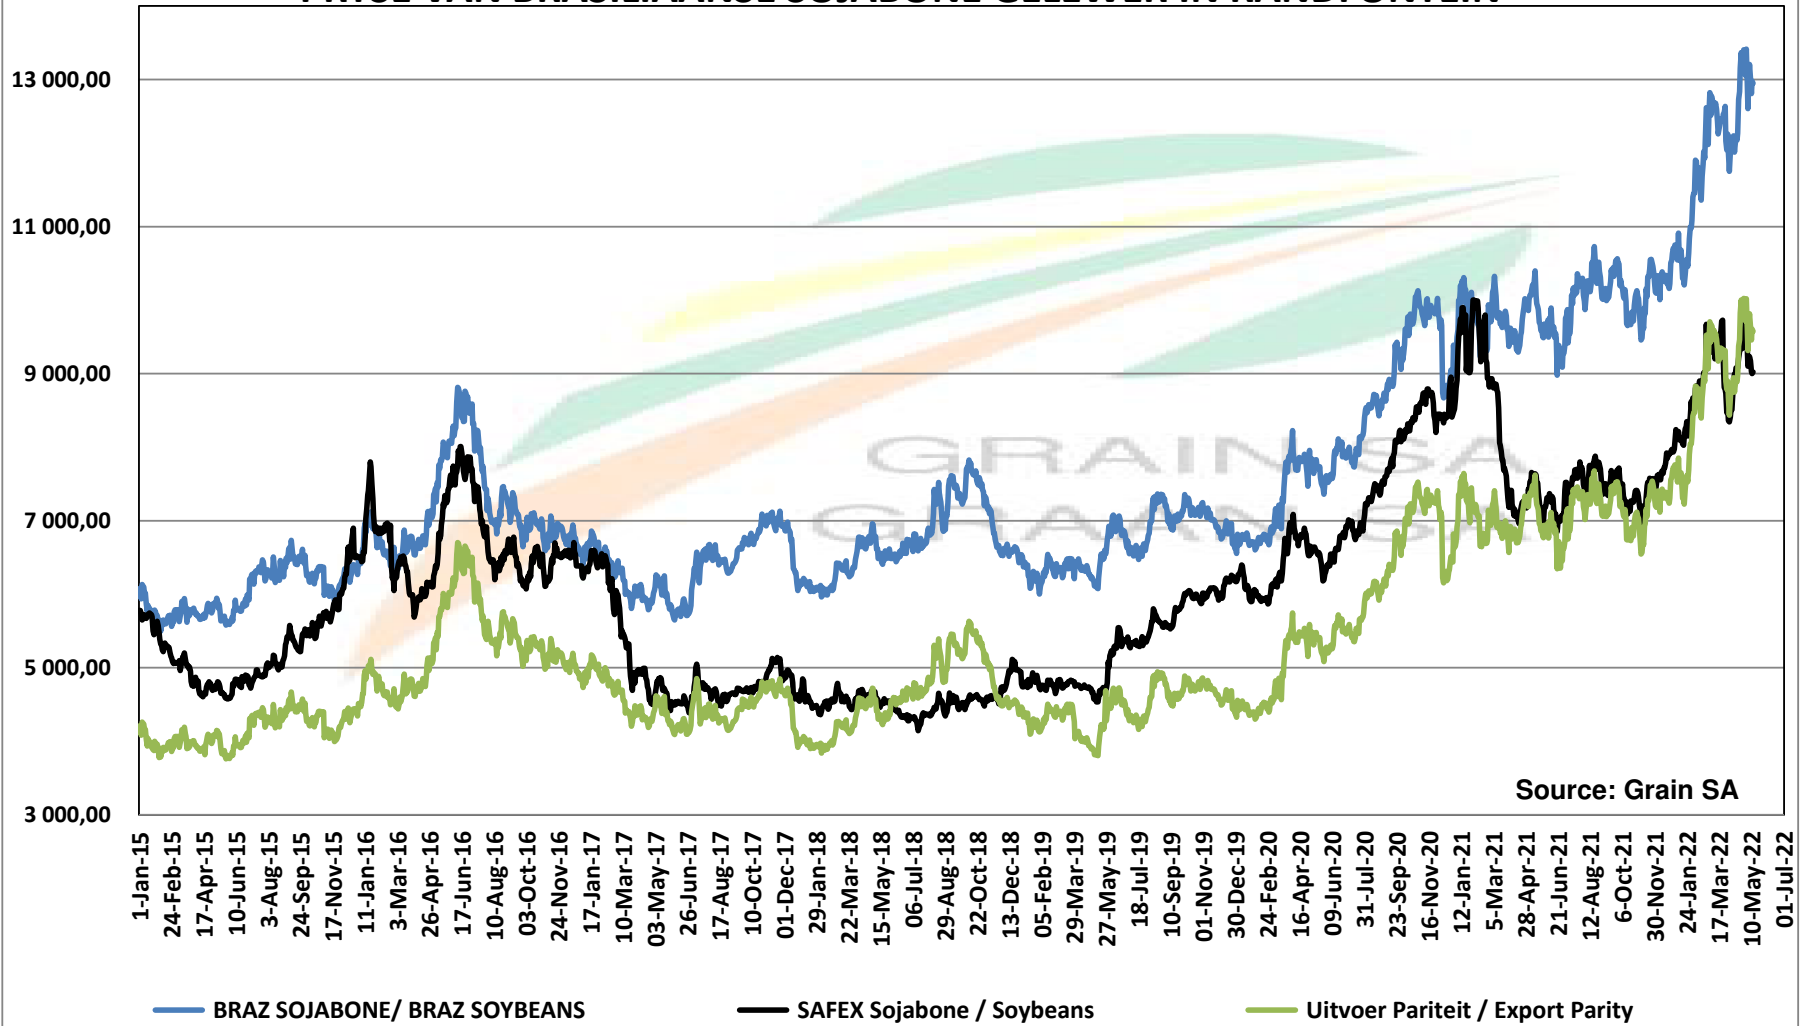

PRICES OF BRAZILIAN SOYBEAN DELIVERED IN RANDFONTEIN PRYSE VAN BRASILIAANSE SOJABONE GELEWER IN RANDFONTEIN