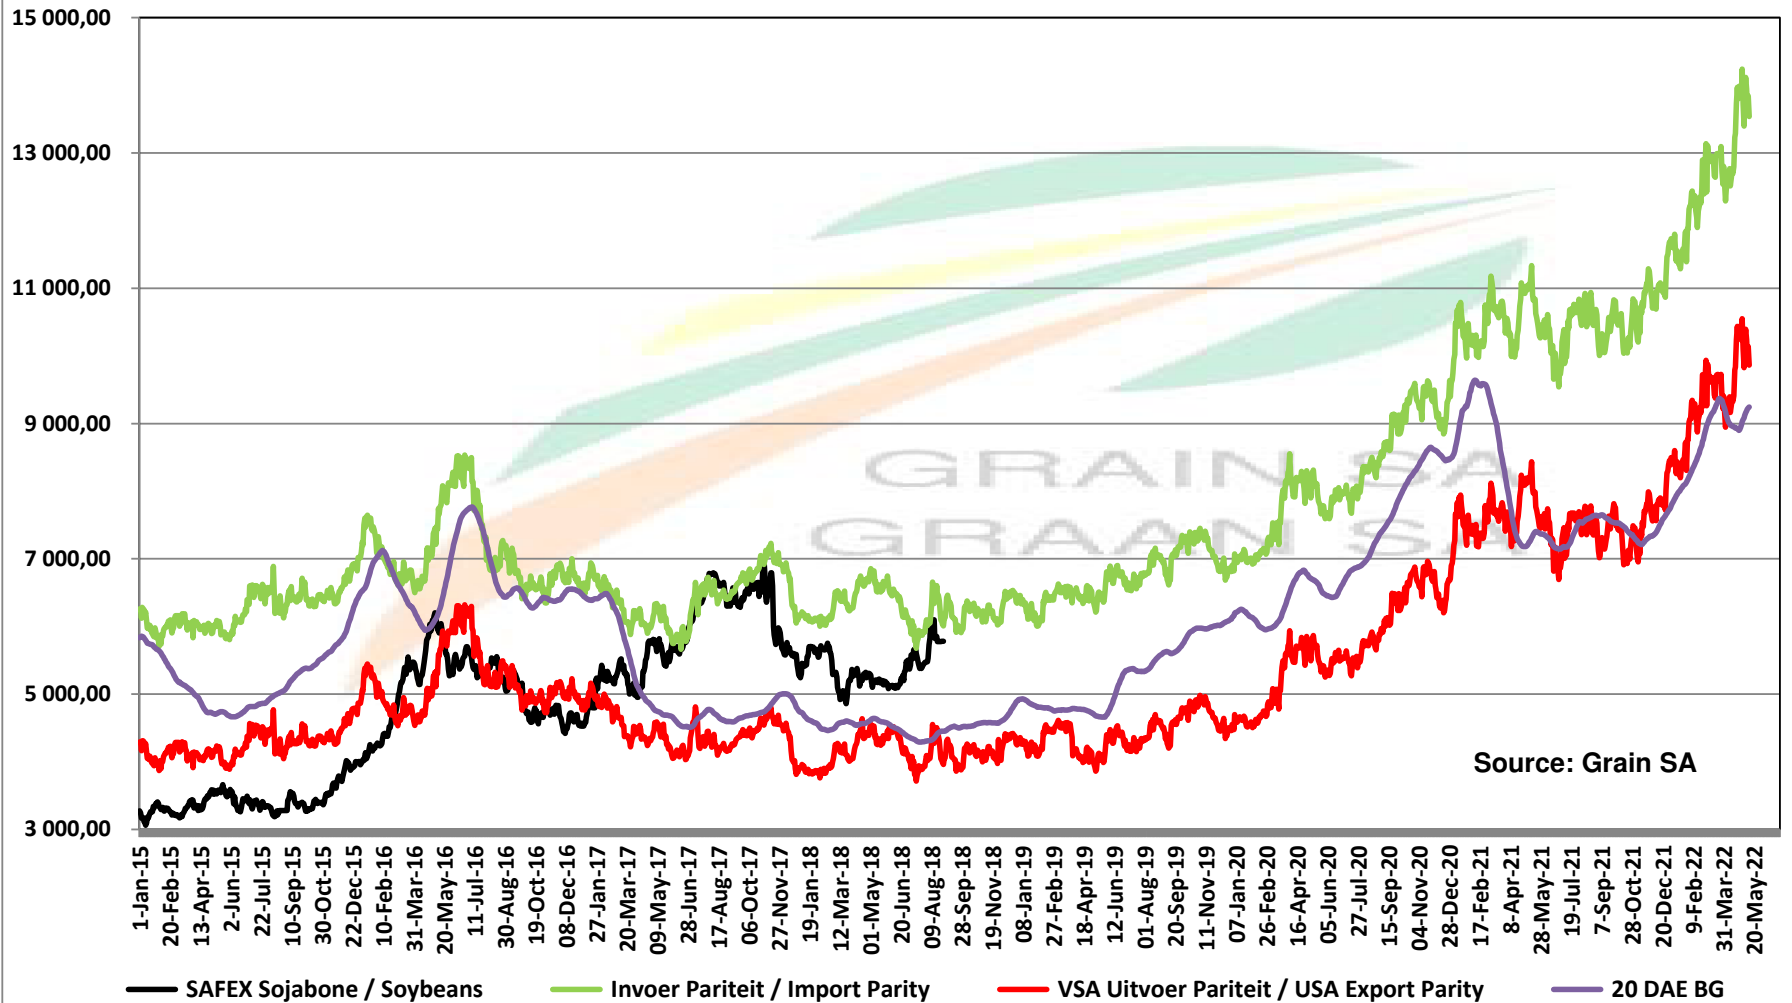

PRICES OF SOYBEAN SEED DELIVERED IN RANDFONTEIN PRYSE VAN SOJABOONSAAD GELEWER IN RANDFONTEIN