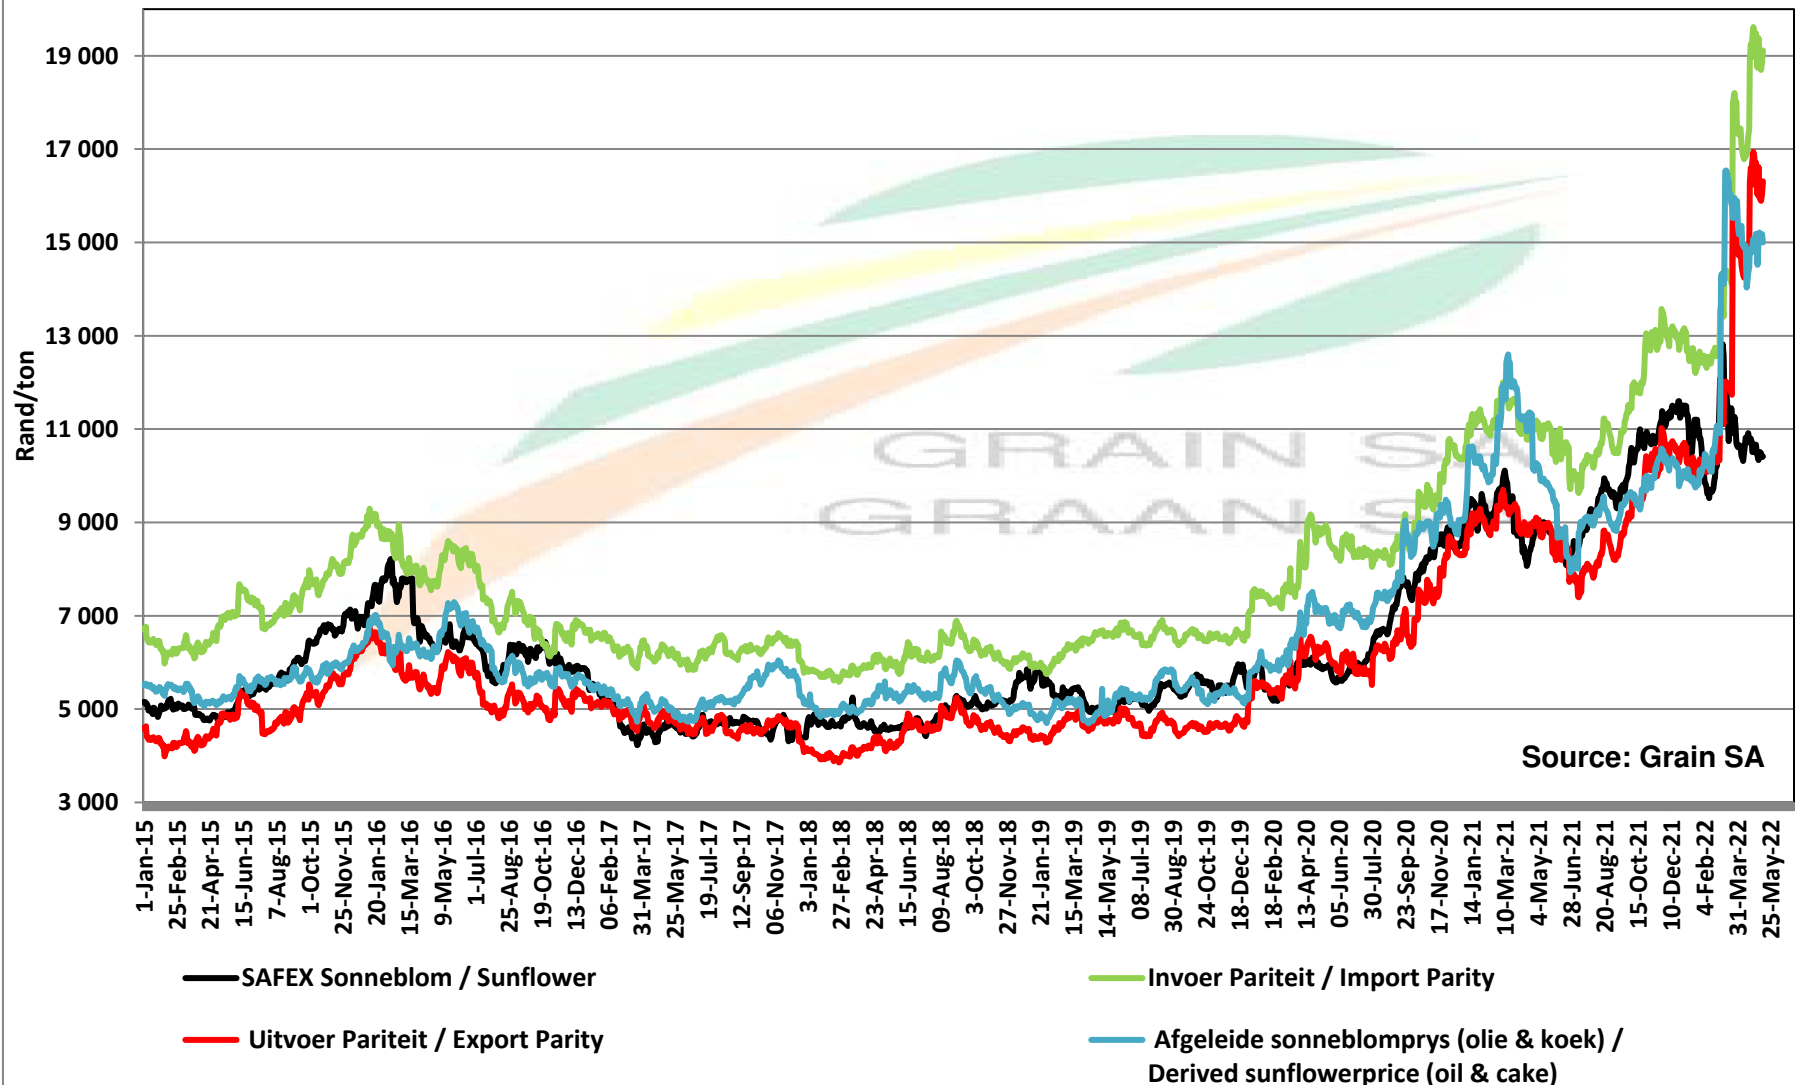

PRICES OF EU SUNFLOWER SEED DELIVERED IN RANDFONTEIN PRYSE VAN EU SONNEBLOMSAAD GELEWER IN RANDFONTEIN

PRICES OF EU SUNFLOWER SEED DELIVERED IN RANDFONTEIN PRYSE VAN EU SONNEBLOMSAAD GELEWER IN RANDFONTEIN