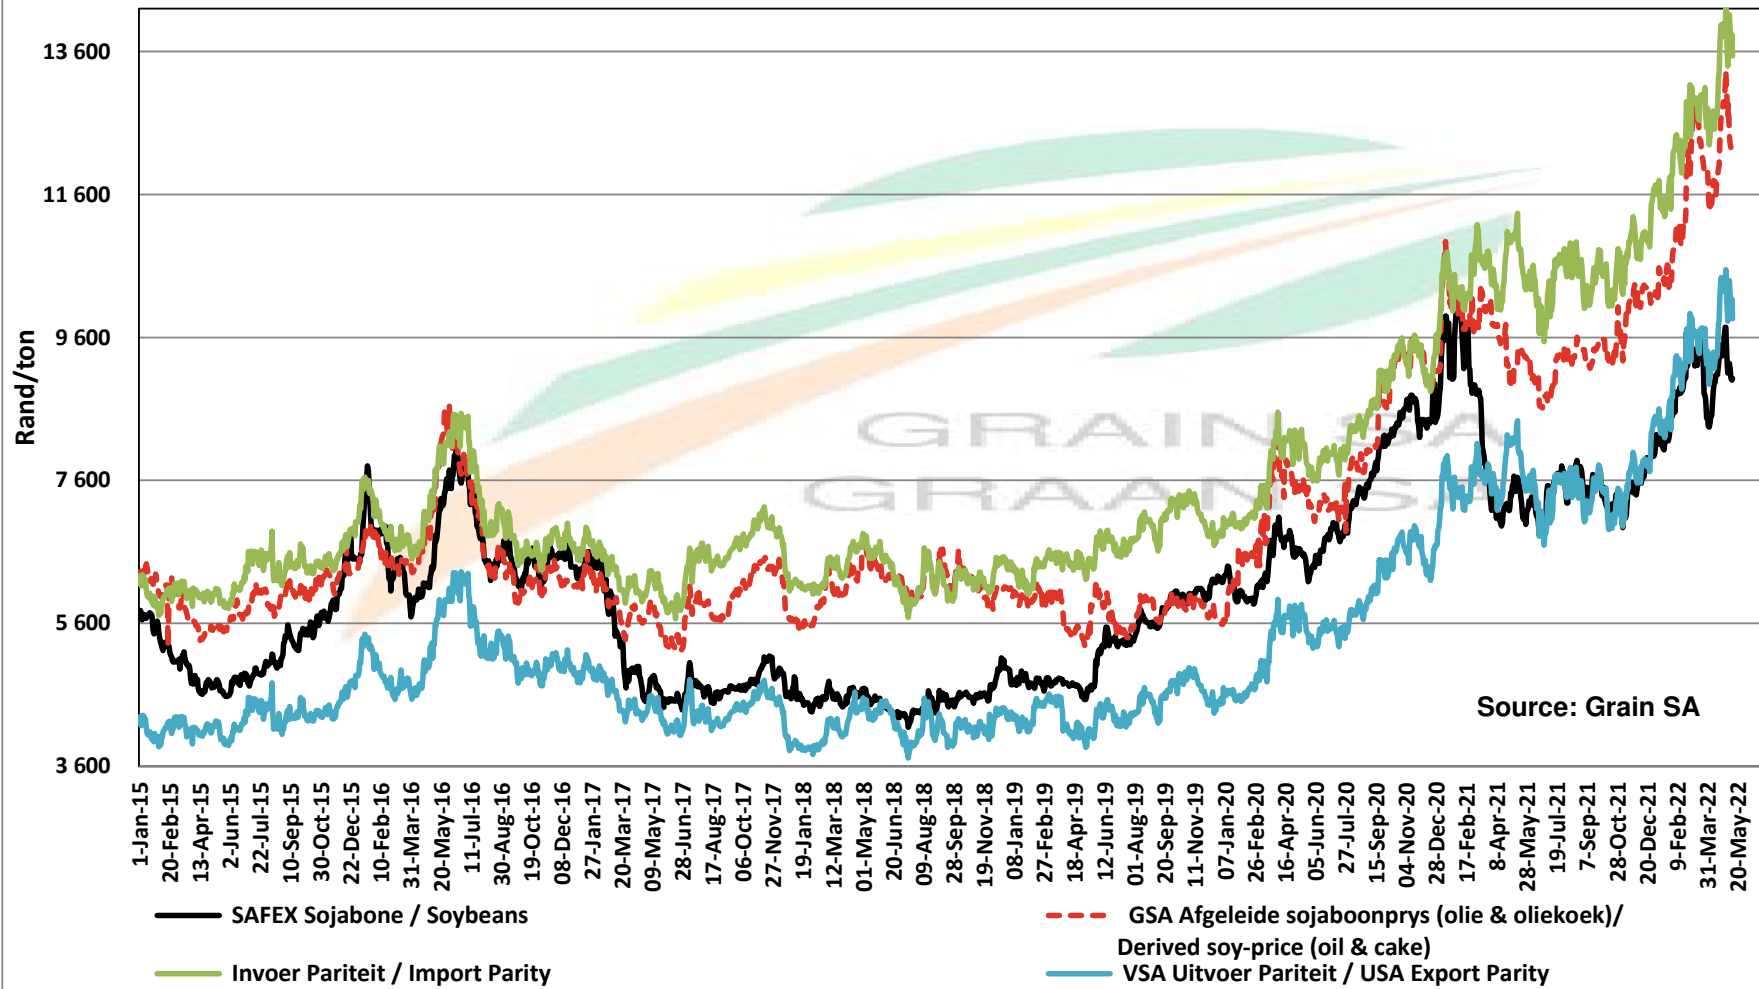

PRICES OF DERIVED SOYBEAN DELIVERED IN RANDFONTEIN PRYSE VAN AFGELEIDE SOJABONE GELEWER IN RANDFONTEIN