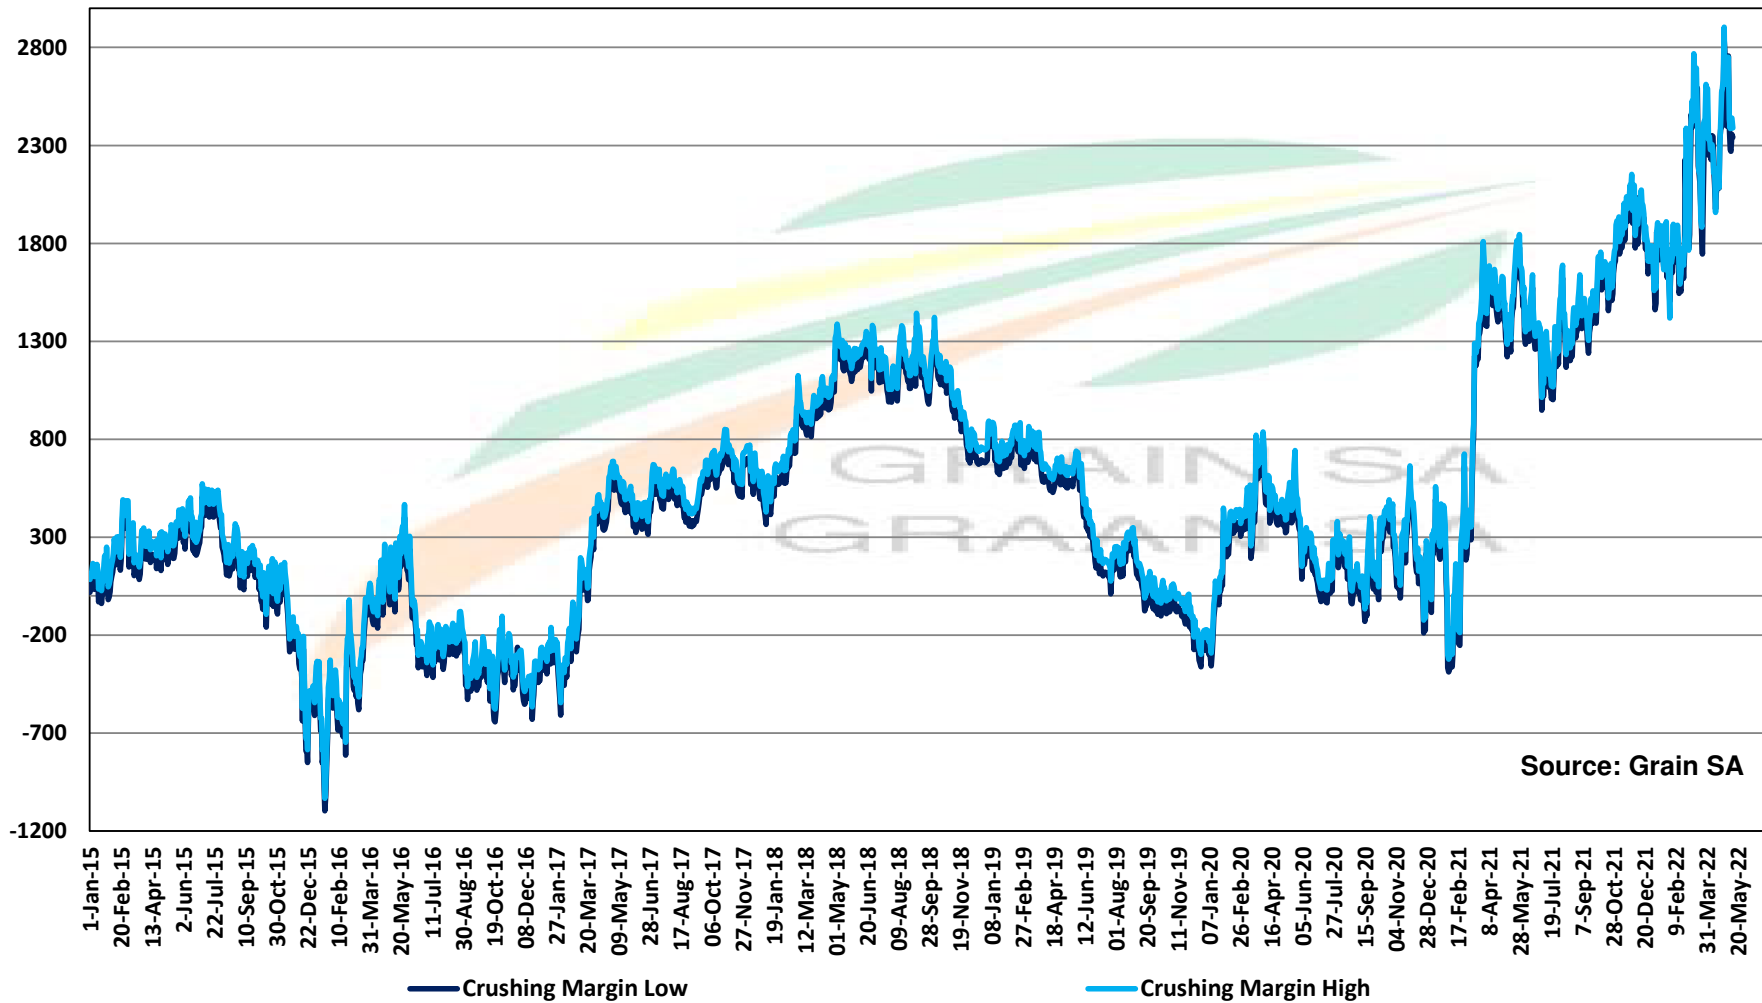

PRICES OF SOYBEAN CRUSHING MARGIN PRYSE VAN SOJABOON PERSMARGE