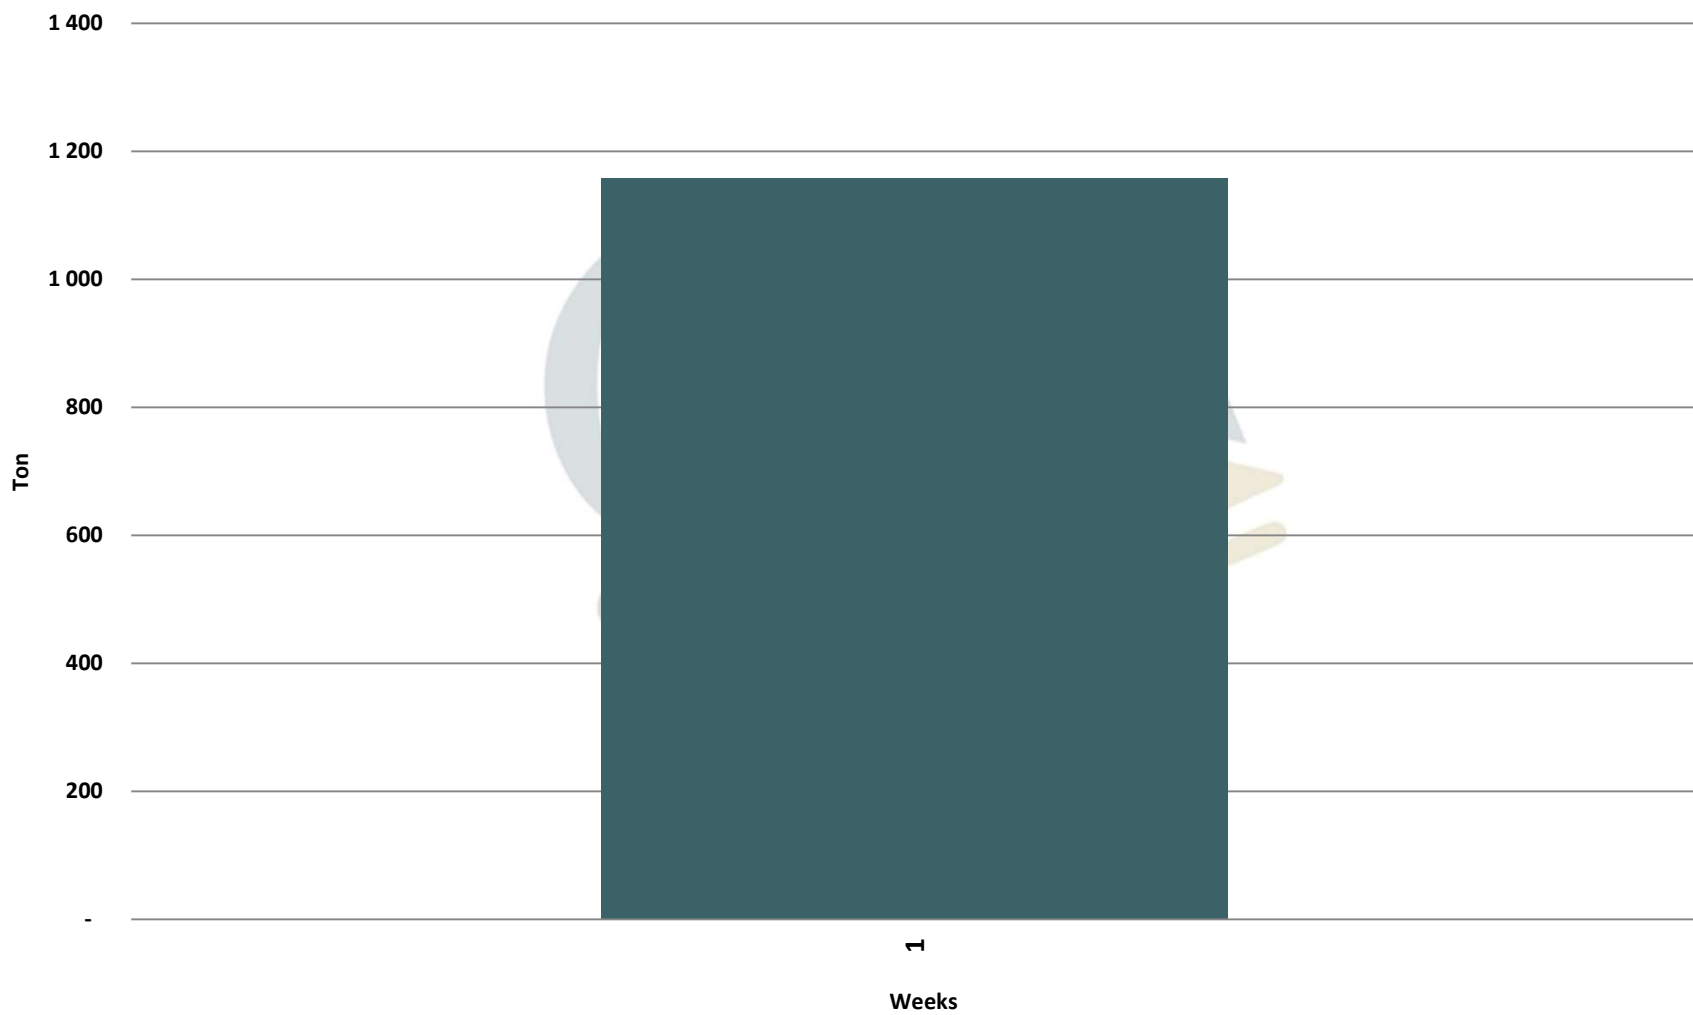

### Weeklikse kumulatiewe Sojaboon lewerings (Bemarkingsjaar: Maart 2025 tot Februarie 2026)

■ Sojabone/Soybeans

Total YTD soybean deliveries for the 2024/25 season vs previous season's