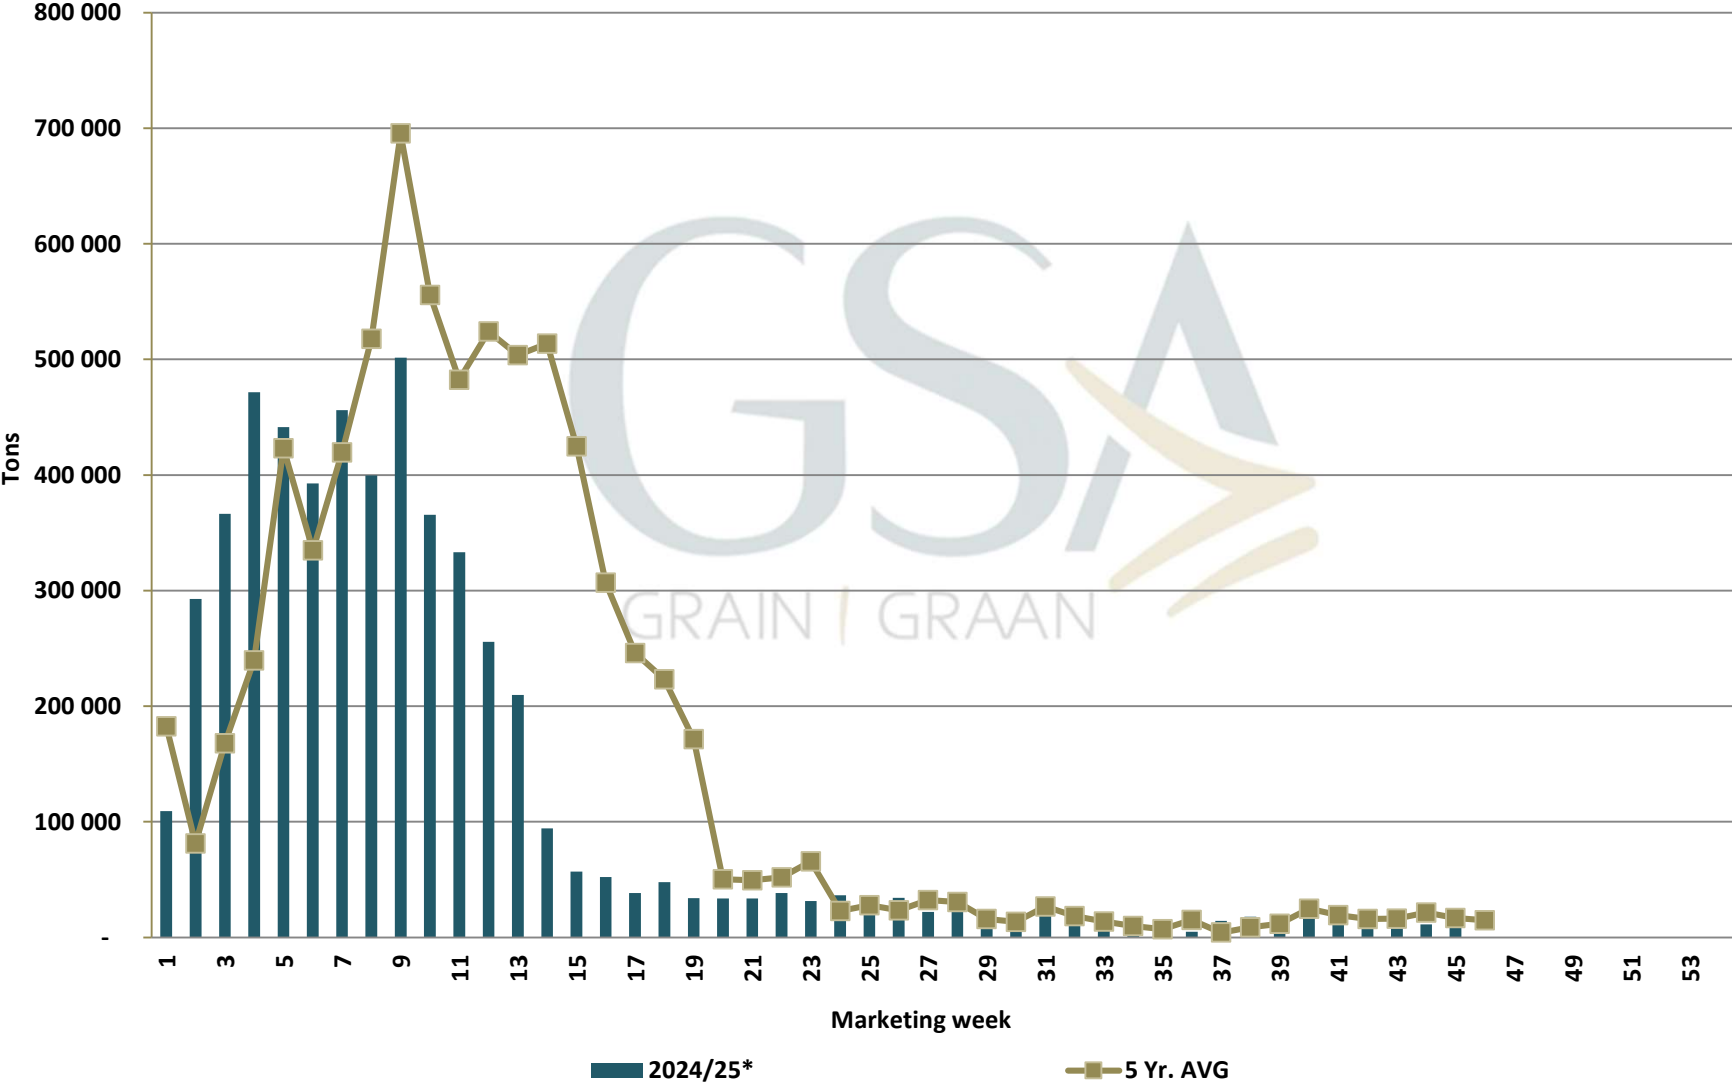

White Maize: Weekly producer deliveries

Yellow Maize: Weekly producer deliveries

Weeklikse mielielewerings (Bemarkingsjaar: Mei 2023 tot April 2024)

Weekly total maize deliveries (Marketing year: May 2024 to April 2025)

Weeklikse kumulatiewe mielielewerings (Bemarkingsjaar: Mei tot April)