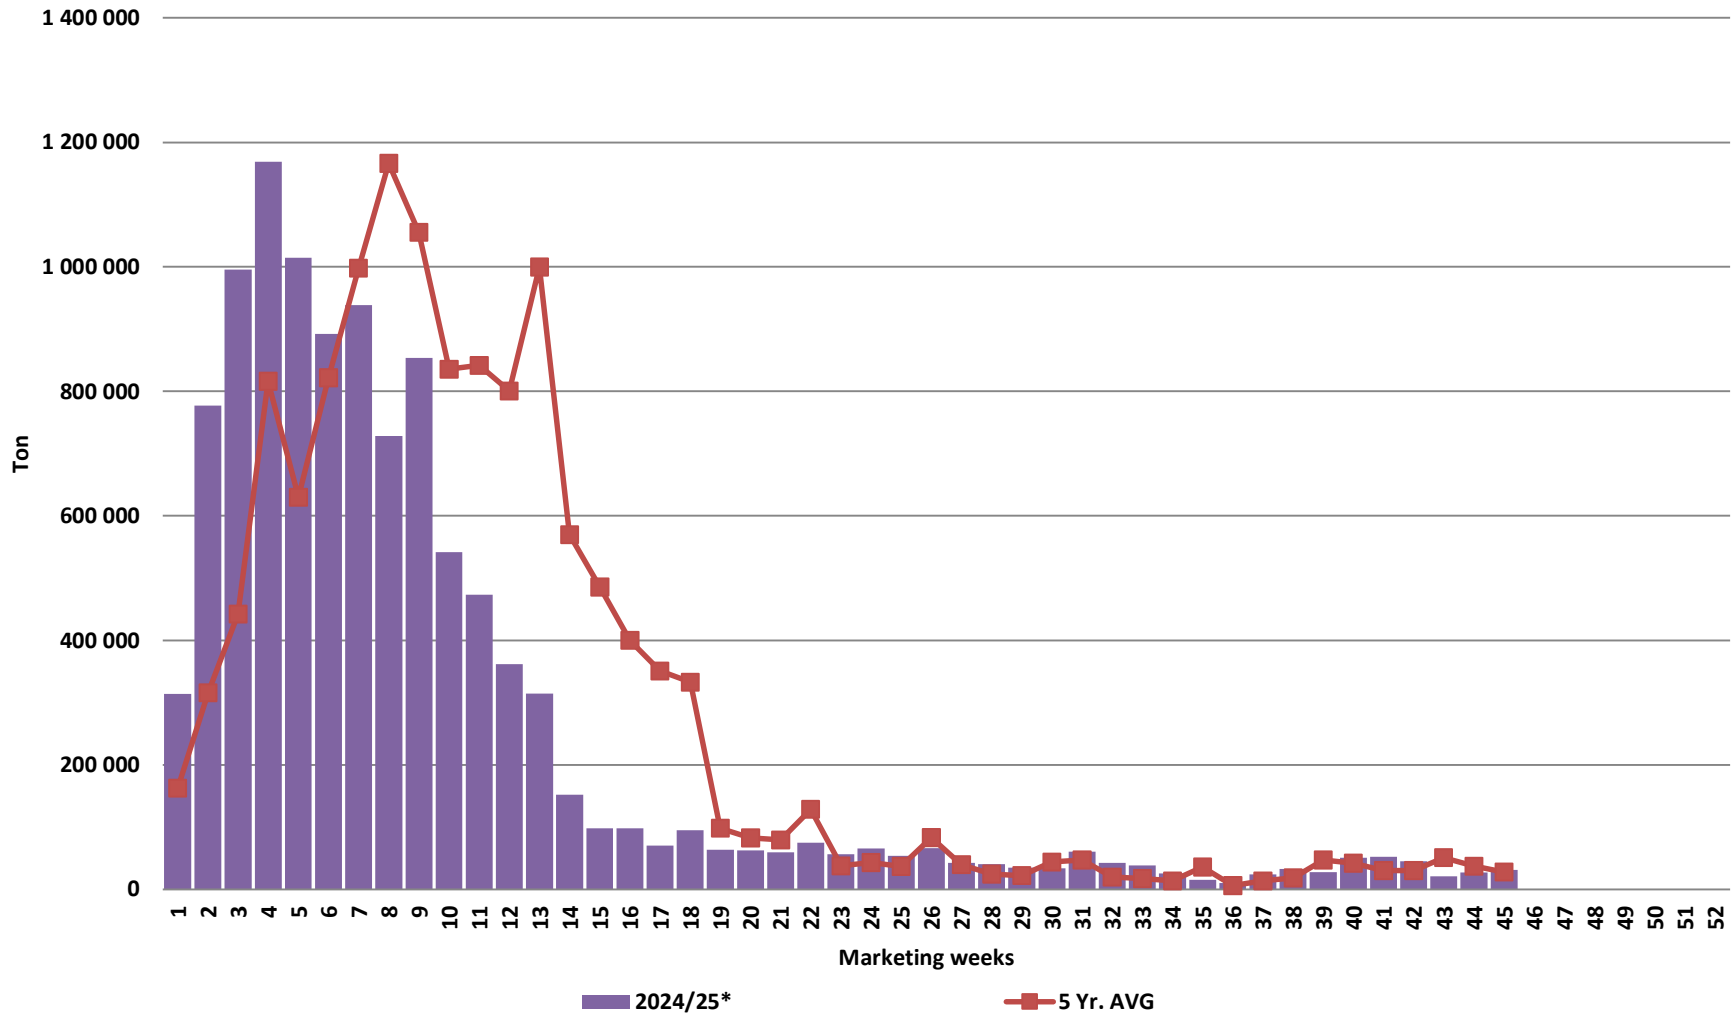

White Maize: Weekly producer deliveries

Yellow Maize: Weekly producer deliveries

Weeklikse mielielewerings (Bemarkingsjaar: Mei 2023 tot April 2024)

Weekly total maize deliveries (Marketing year: May 2024 to April 2025)

Weeklikse kumulatiewe mielielewerings (Bemarkingsjaar: Mei tot April)