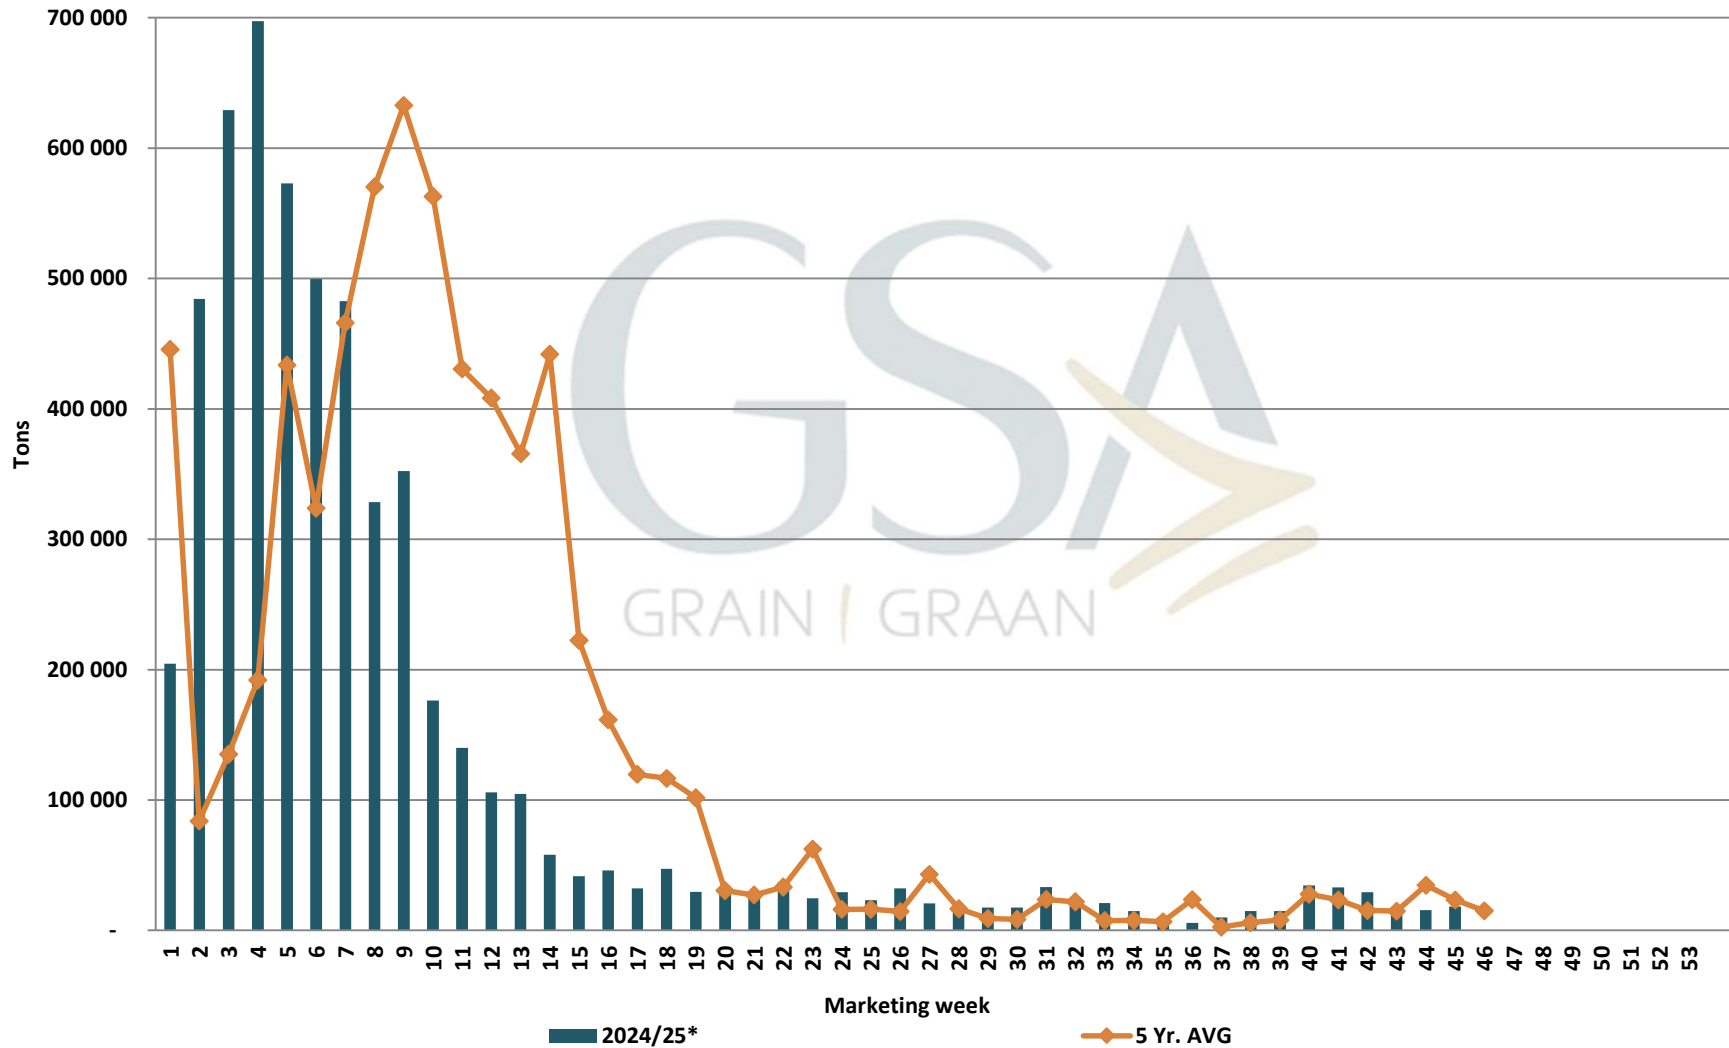

White Maize: Weekly producer deliveries

Yellow Maize: Weekly producer deliveries

Weeklikse mielielewerings (Bemarkingsjaar: Mei 2023 tot April 2024)

Weekly total maize deliveries (Marketing year: May 2024 to April 2025)

Weeklikse kumulatiewe mielielewerings (Bemarkingsjaar: Mei tot April)