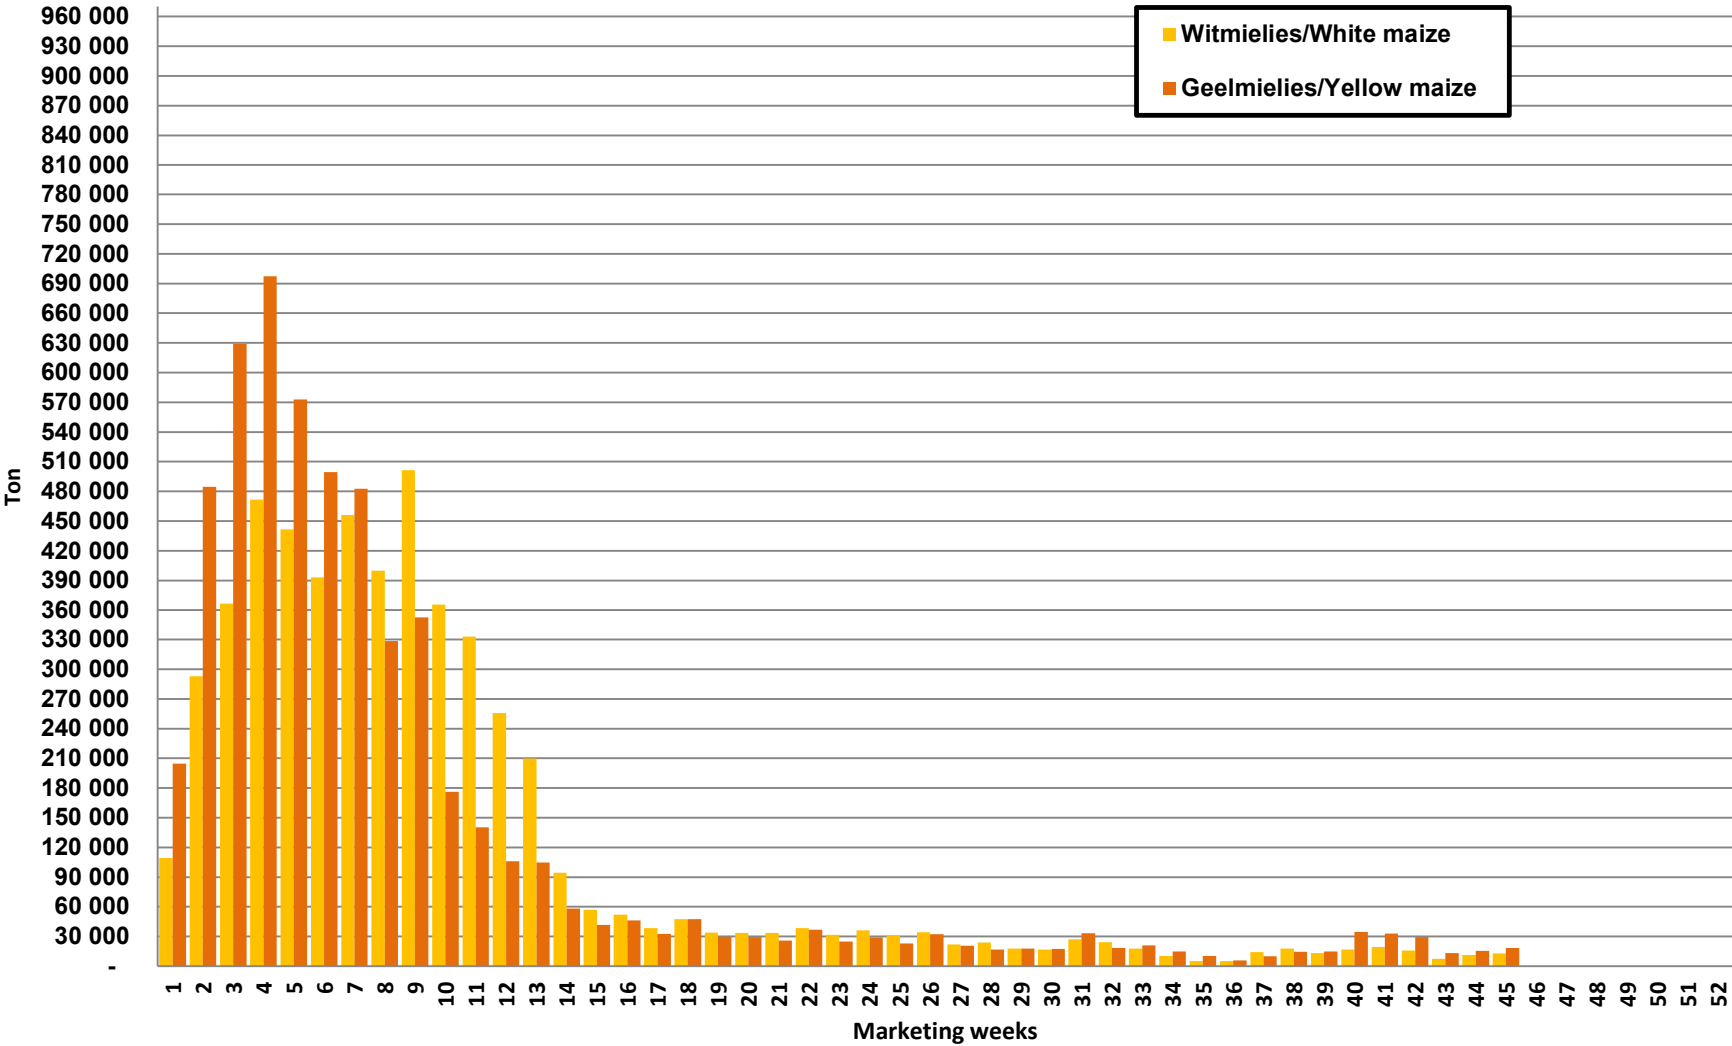

White Maize: Weekly producer deliveries

Yellow Maize: Weekly producer deliveries

Weeklikse mielielewerings (Bemarkingsjaar: Mei 2023 tot April 2024)

Weekly total maize deliveries (Marketing year: May 2024 to April 2025)

Weeklikse kumulatiewe mielielewerings (Bemarkingsjaar: Mei tot April)