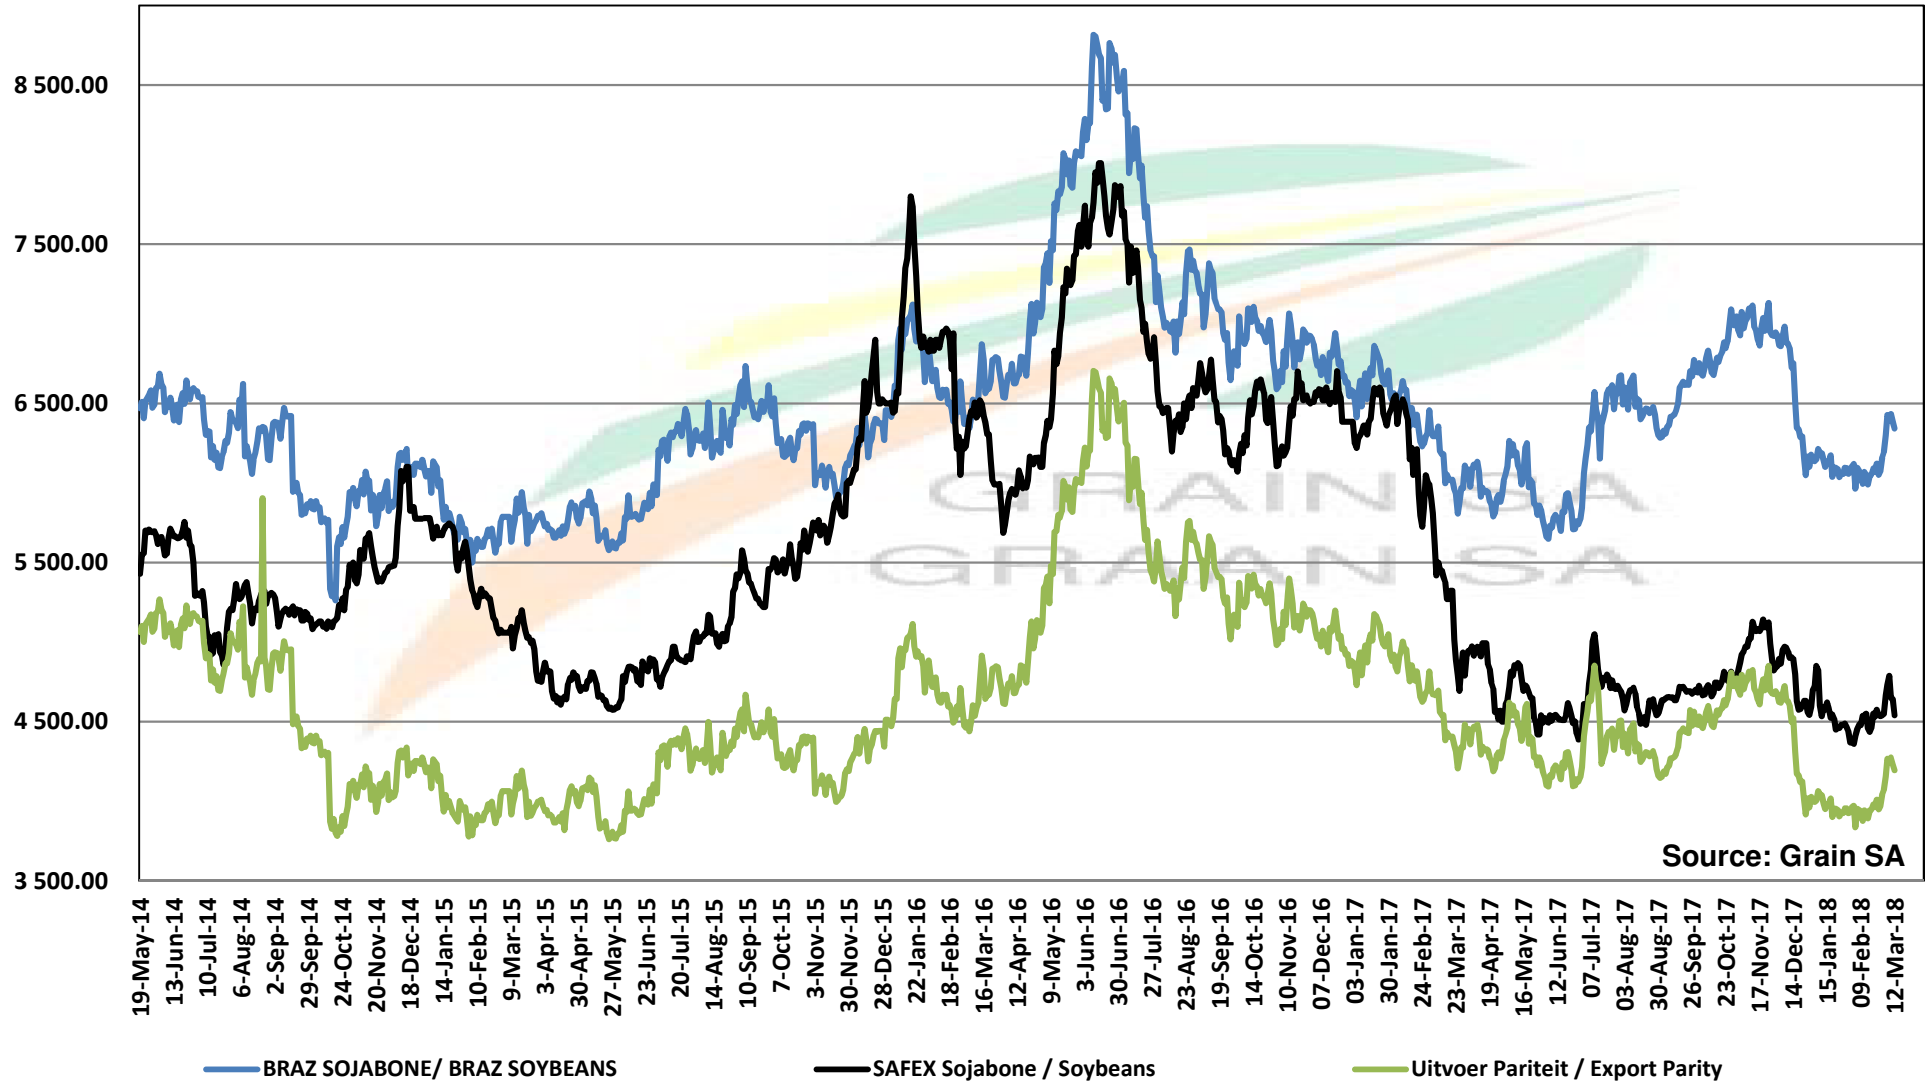

PRICES OF BRAZILIAN SOYBEAN DELIVERED IN RANDFONTEIN PRYSE VAN BRASILIAANSE SOJABONE GELEWER IN RANDFONTEIN

Source: Grain SA