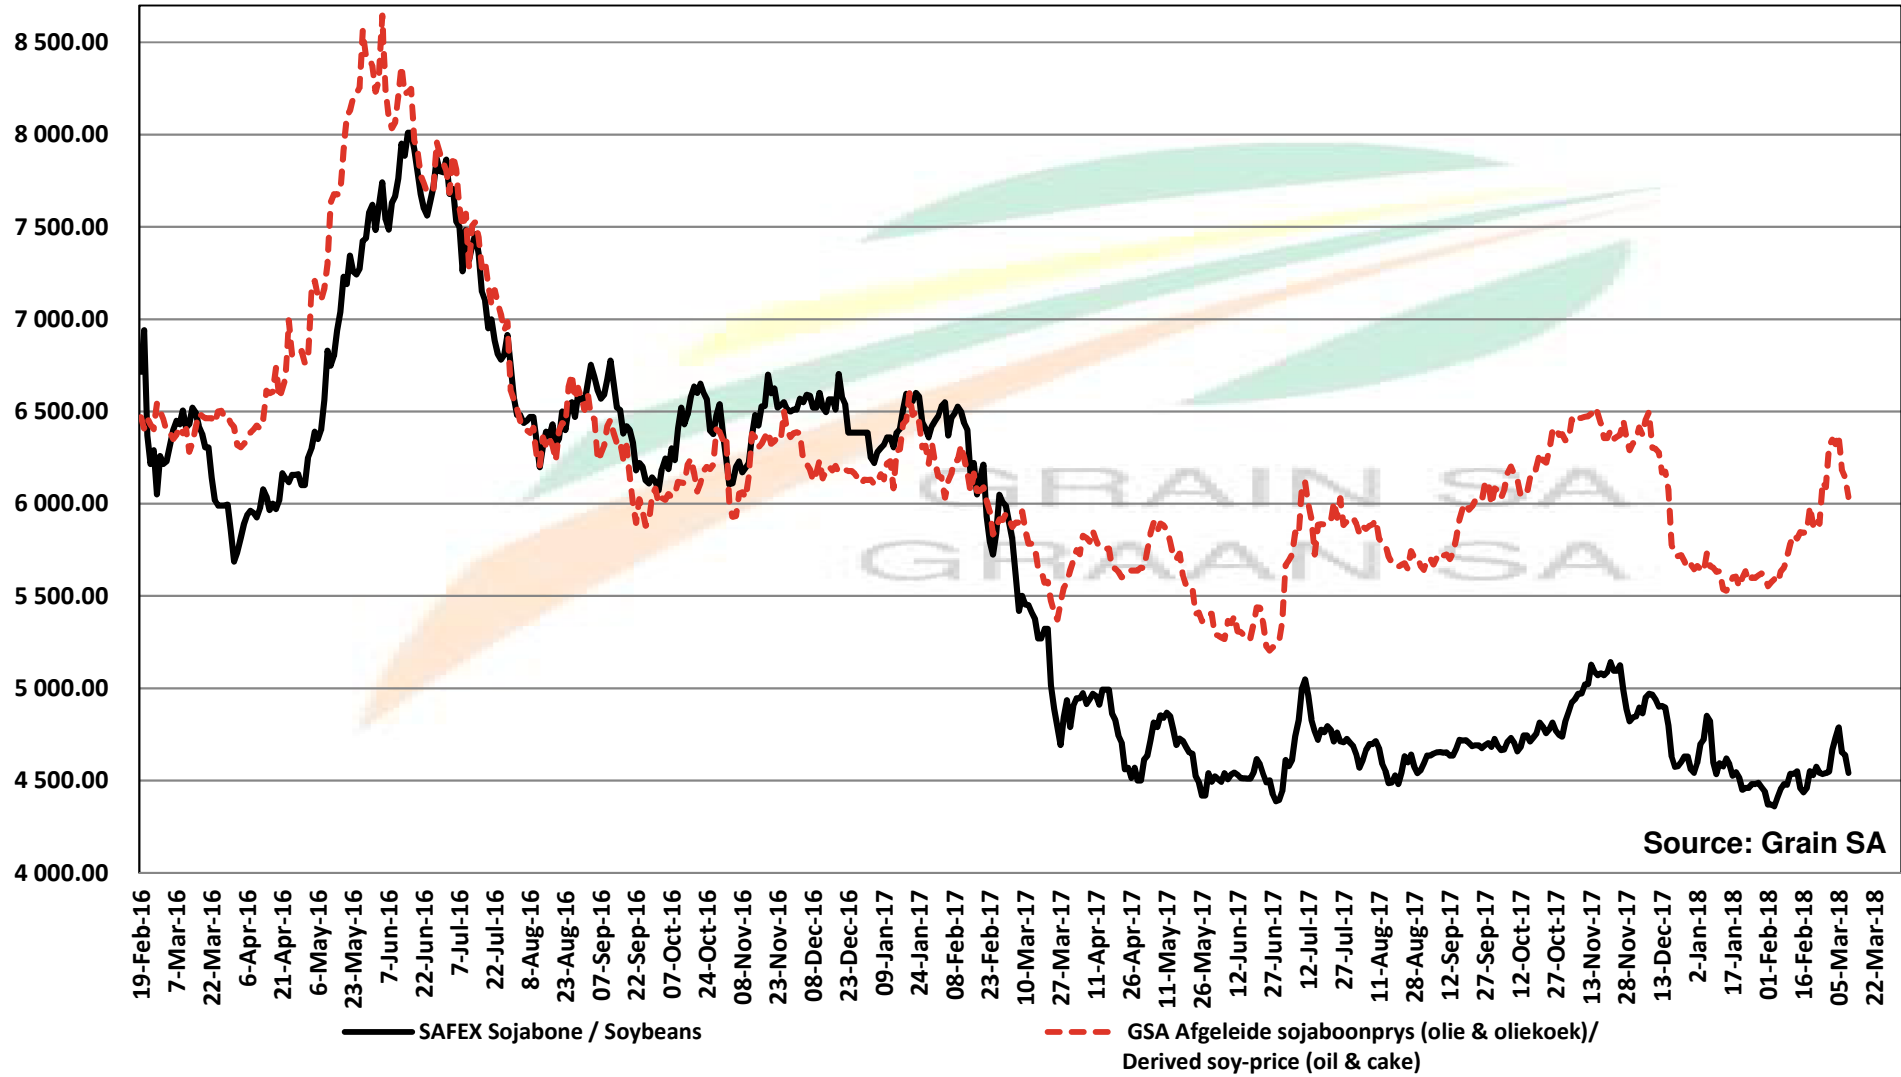

Source: Grain SA

PRICES OF SOYBEAN SEED DELIVERED IN RANDFONTEIN PRYSE VAN SOJABOONSAAD GELEWER IN RANDFONTEIN

Source: Grain SA

PRICES OF ARGENTINIAN SOYBEAN SEED DELIVERED IN RANDFONTEIN

PRYSE VAN ARGENTYNSE SOJABOONSAAD GELEWER IN RANDFONTEIN

Source: Grain SA

PRICES OF DERIVED SOYBEAN DELIVERED IN RANDFONTEIN PRYSE VAN AFGELEIDE SOJABONE GELEWER IN RANDFONTEIN

PRICES OF SOYBEAN SEED DELIVERED IN RANDFONTEIN May 2018
PRYSE VAN SOJABOONSAAD GELEWER IN RANDFONTEIN Mei 2018