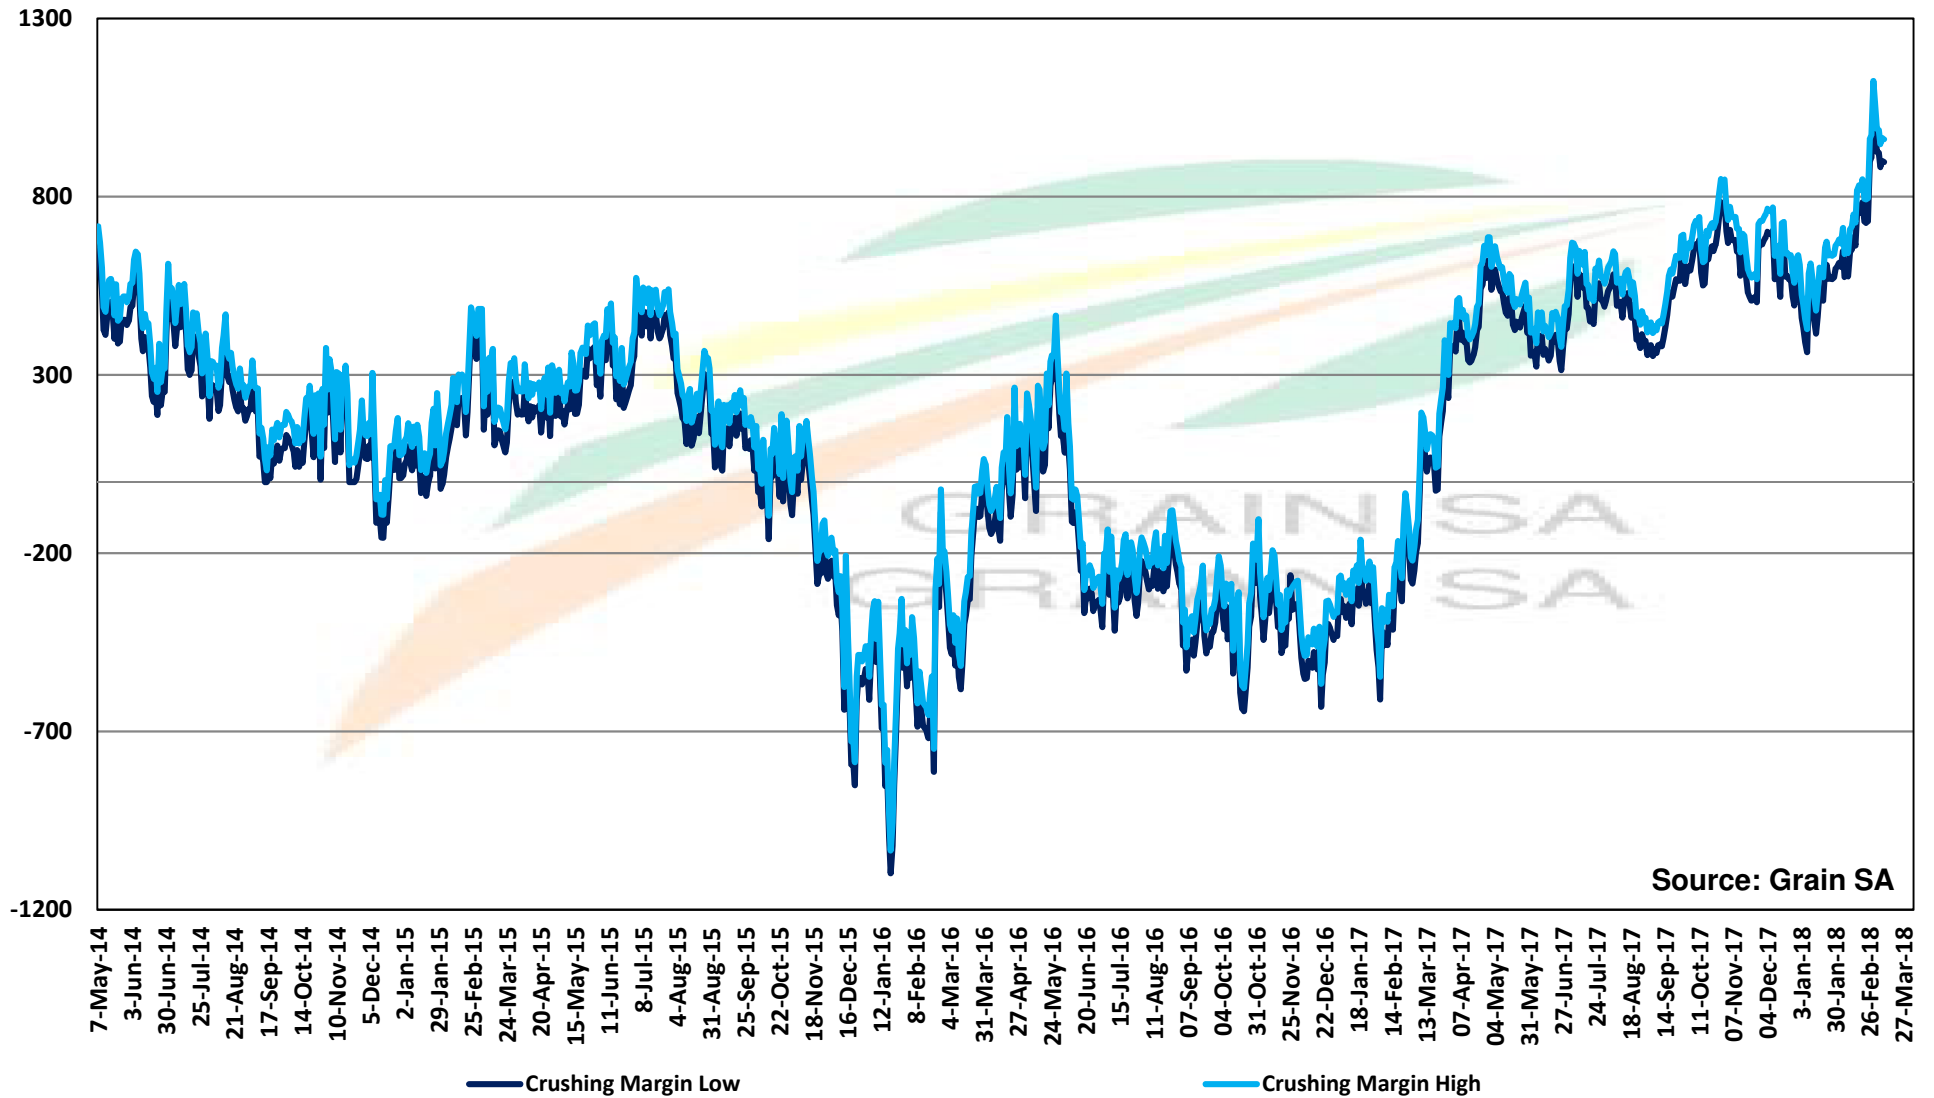

PRICES OF SOYBEAN CRUSHING MARGIN PRYSE VAN SOJABOON PERSMARGE