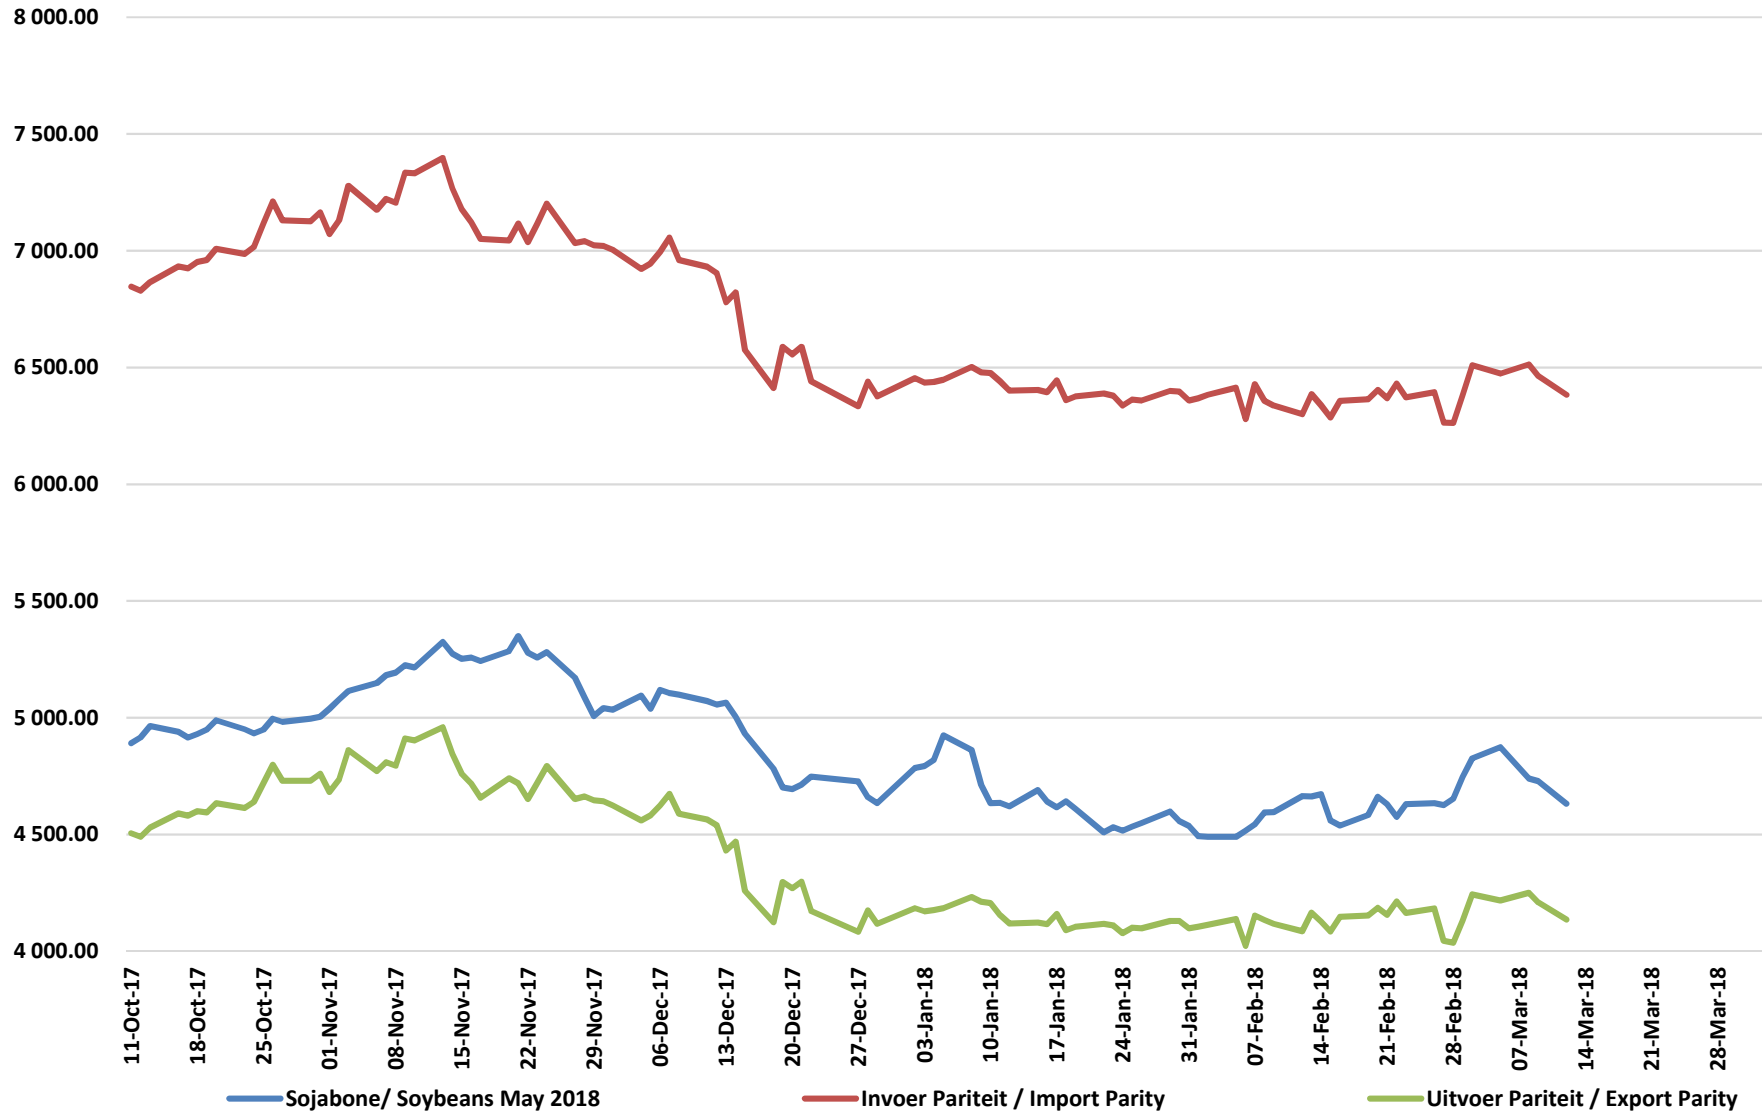

PRICES OF SOYBEAN SEED DELIVERED IN RANDFONTEIN May 2018
PRYSE VAN SOJABOONSAAD GELEWER IN RANDFONTEIN Mei 2018