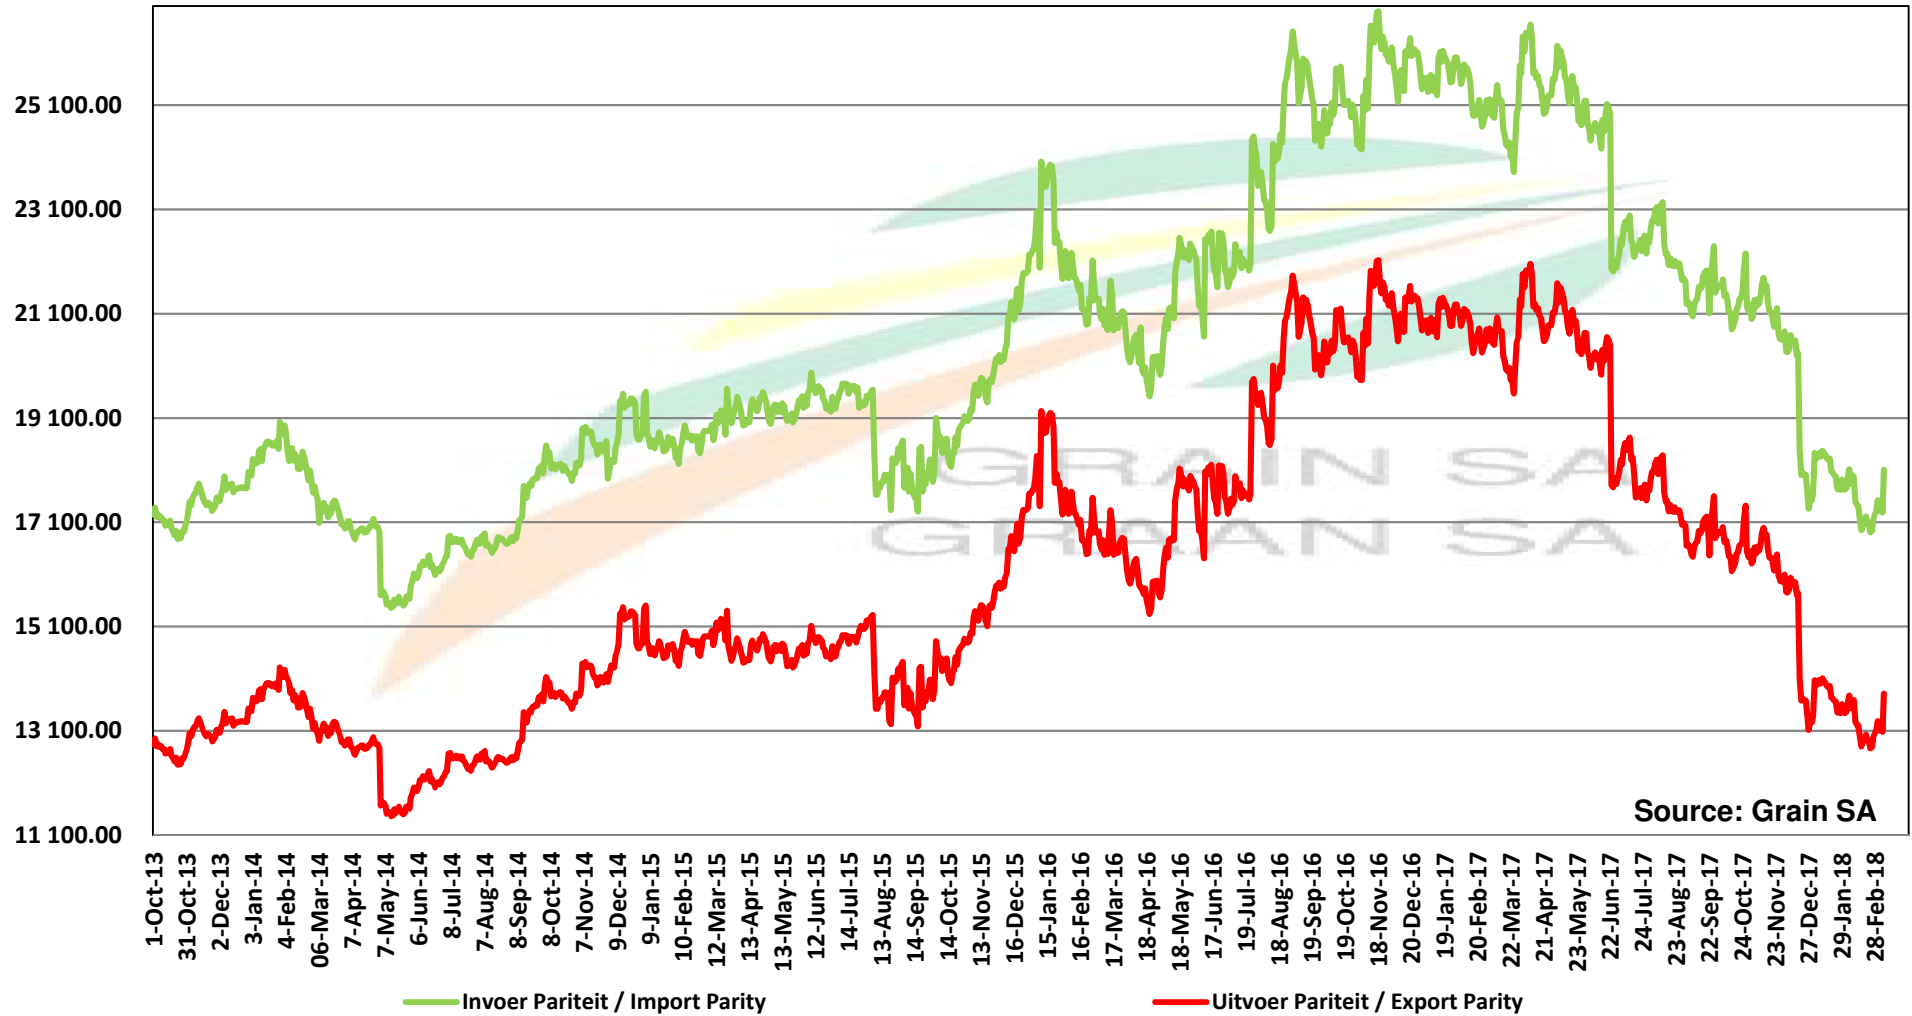

PRICES OF PROCESSED AND GRADED USA CHOICE GRADE GROUNDNUTS (40/50) (RANDFONTEIN)
PRYSE VAN UITGEDOP EN GESORTEERDE VSA KEURGRAAD GRONDBONE MET 'N PITGROOTTE VAN
40/50 pitgrootte (RANDFONTEIN)