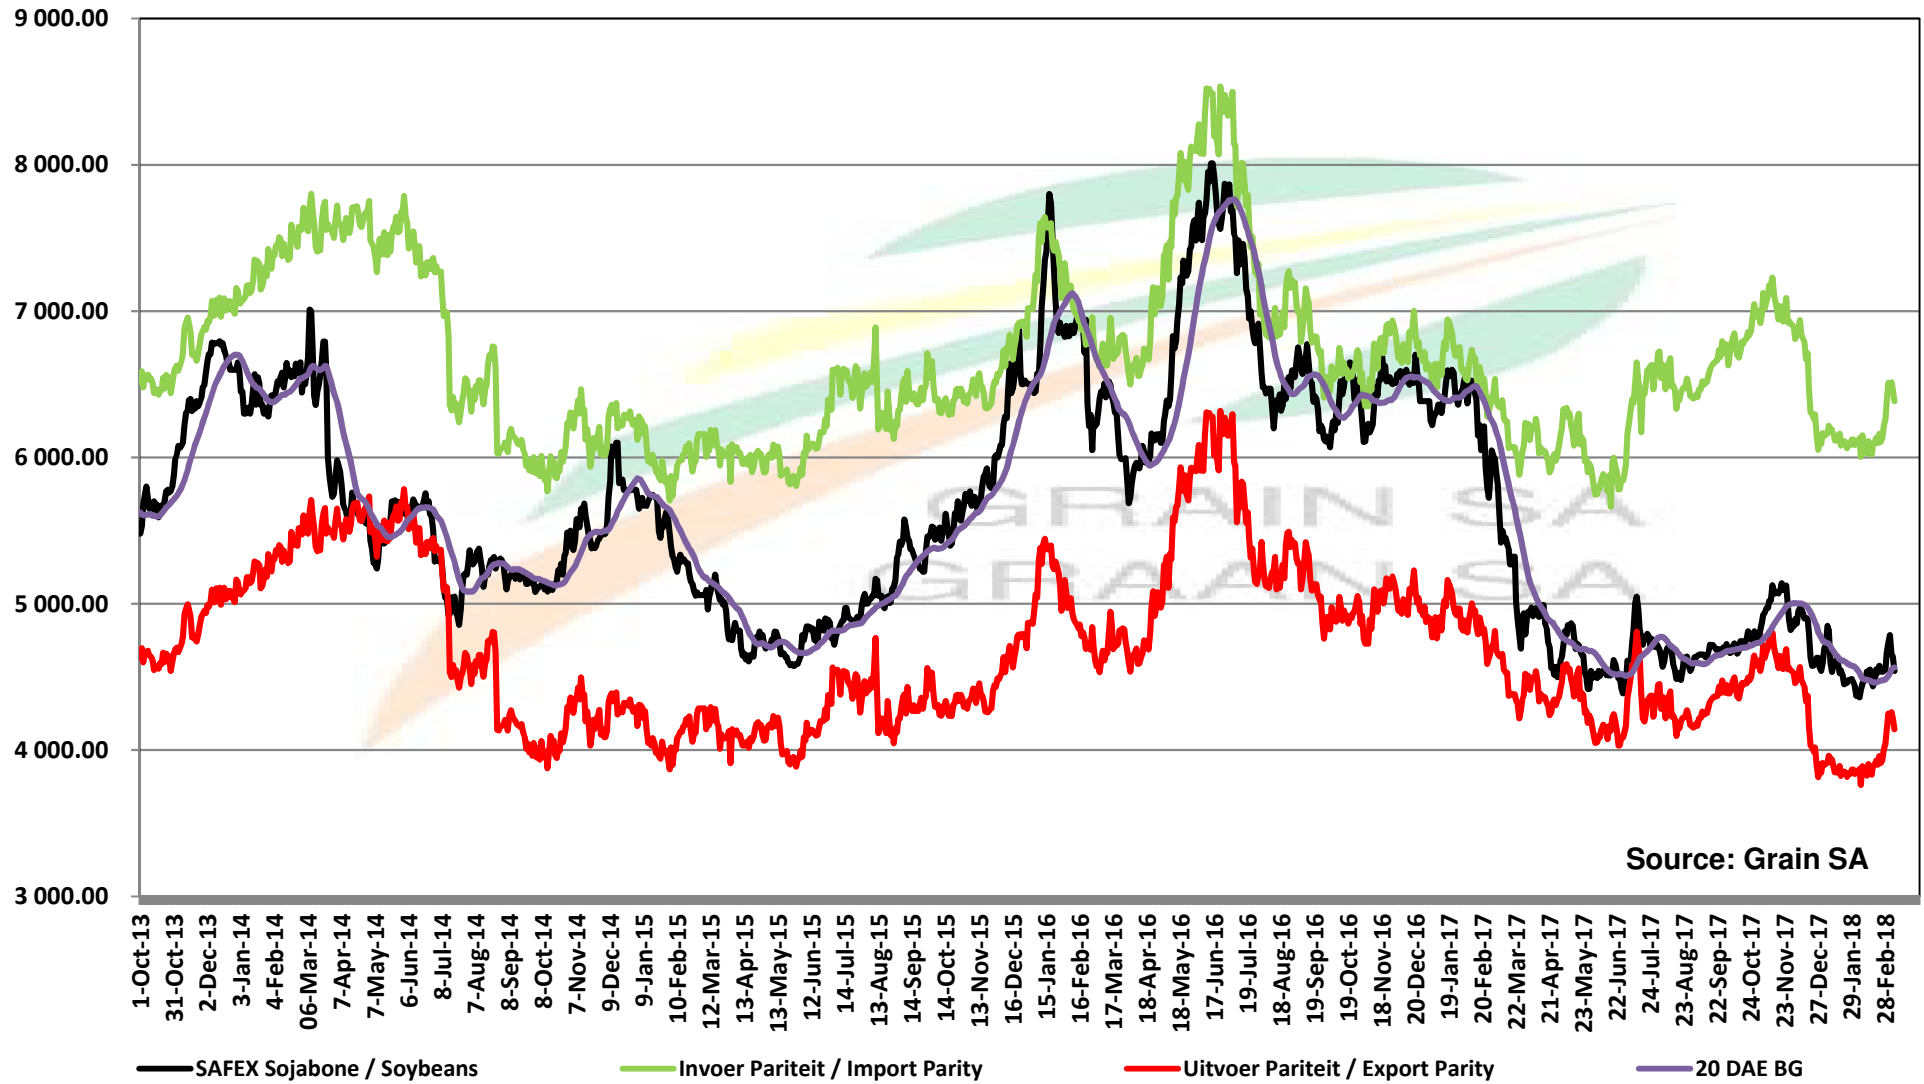

PRICES OF SOYBEAN SEED DELIVERED IN RANDFONTEIN PRYSE VAN SOJABOONSAAD GELEWER IN RANDFONTEIN

Source: Grain SA