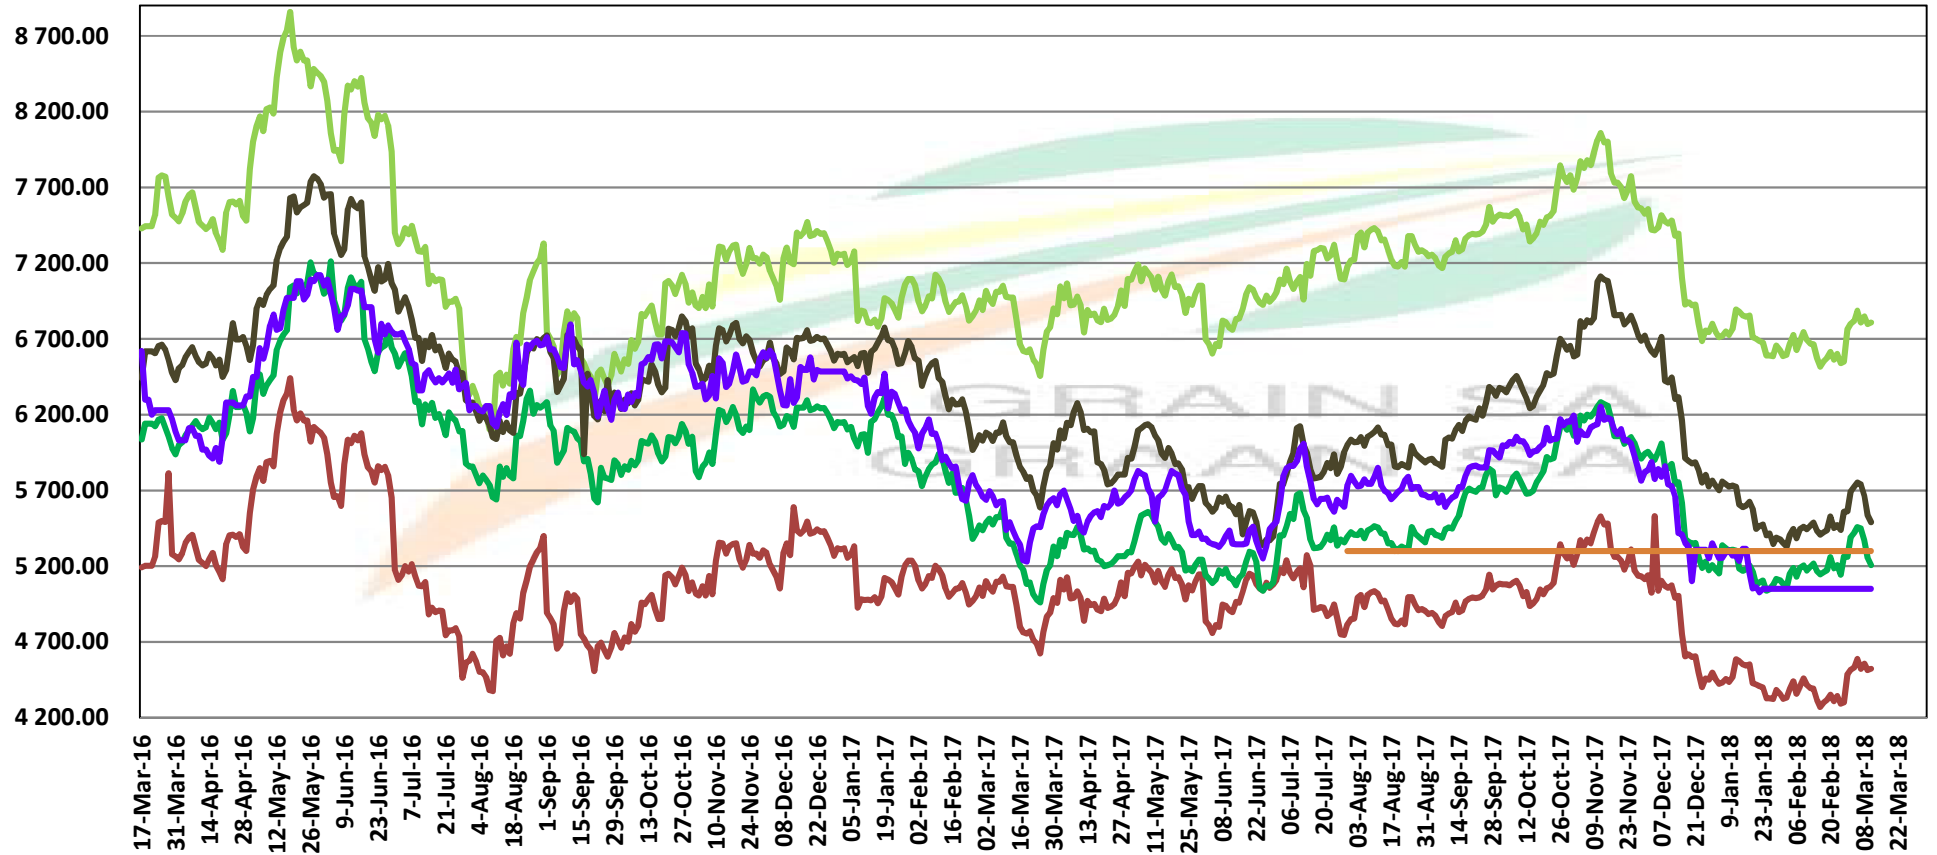

Source: Grain SA

PRICES OF DERIVED SOYBEAN DELIVERED IN RANDFONTEIN PRYSE VAN AFGELEIDE SOJABONE GELEWER IN RANDFONTEIN

PRICES OF SOYBEAN SEED DELIVERED IN RANDFONTEIN May 2018
PRYSE VAN SOJABOONSAAD GELEWER IN RANDFONTEIN Mei 2018

PRICES OF SOYBEAN CRUSHING MARGIN PRYSE VAN SOJABOON PERSMARGE

PRICES OF BRAZILIAN SOYBEAN DELIVERED IN RANDFONTEIN PRYSE VAN BRASILIAANSE SOJABONE GELEWER IN RANDFONTEIN

Source: Grain SA

Prices of Canola in the South Cape (Swellendam) Canolapryse in die Suid-Kaap (Swellendam)

Source: Grain SA

- Import Par - S/Cape
- Export Parity - S/Cape
- GSA Derived Canola Price - S/Cape (Milldoor)
- GSA Derived Rapeseed Price - S/Cape (Milldoor)
- Canola Milldoor Price SOILL
- SOIL Final Producer Price SOIL