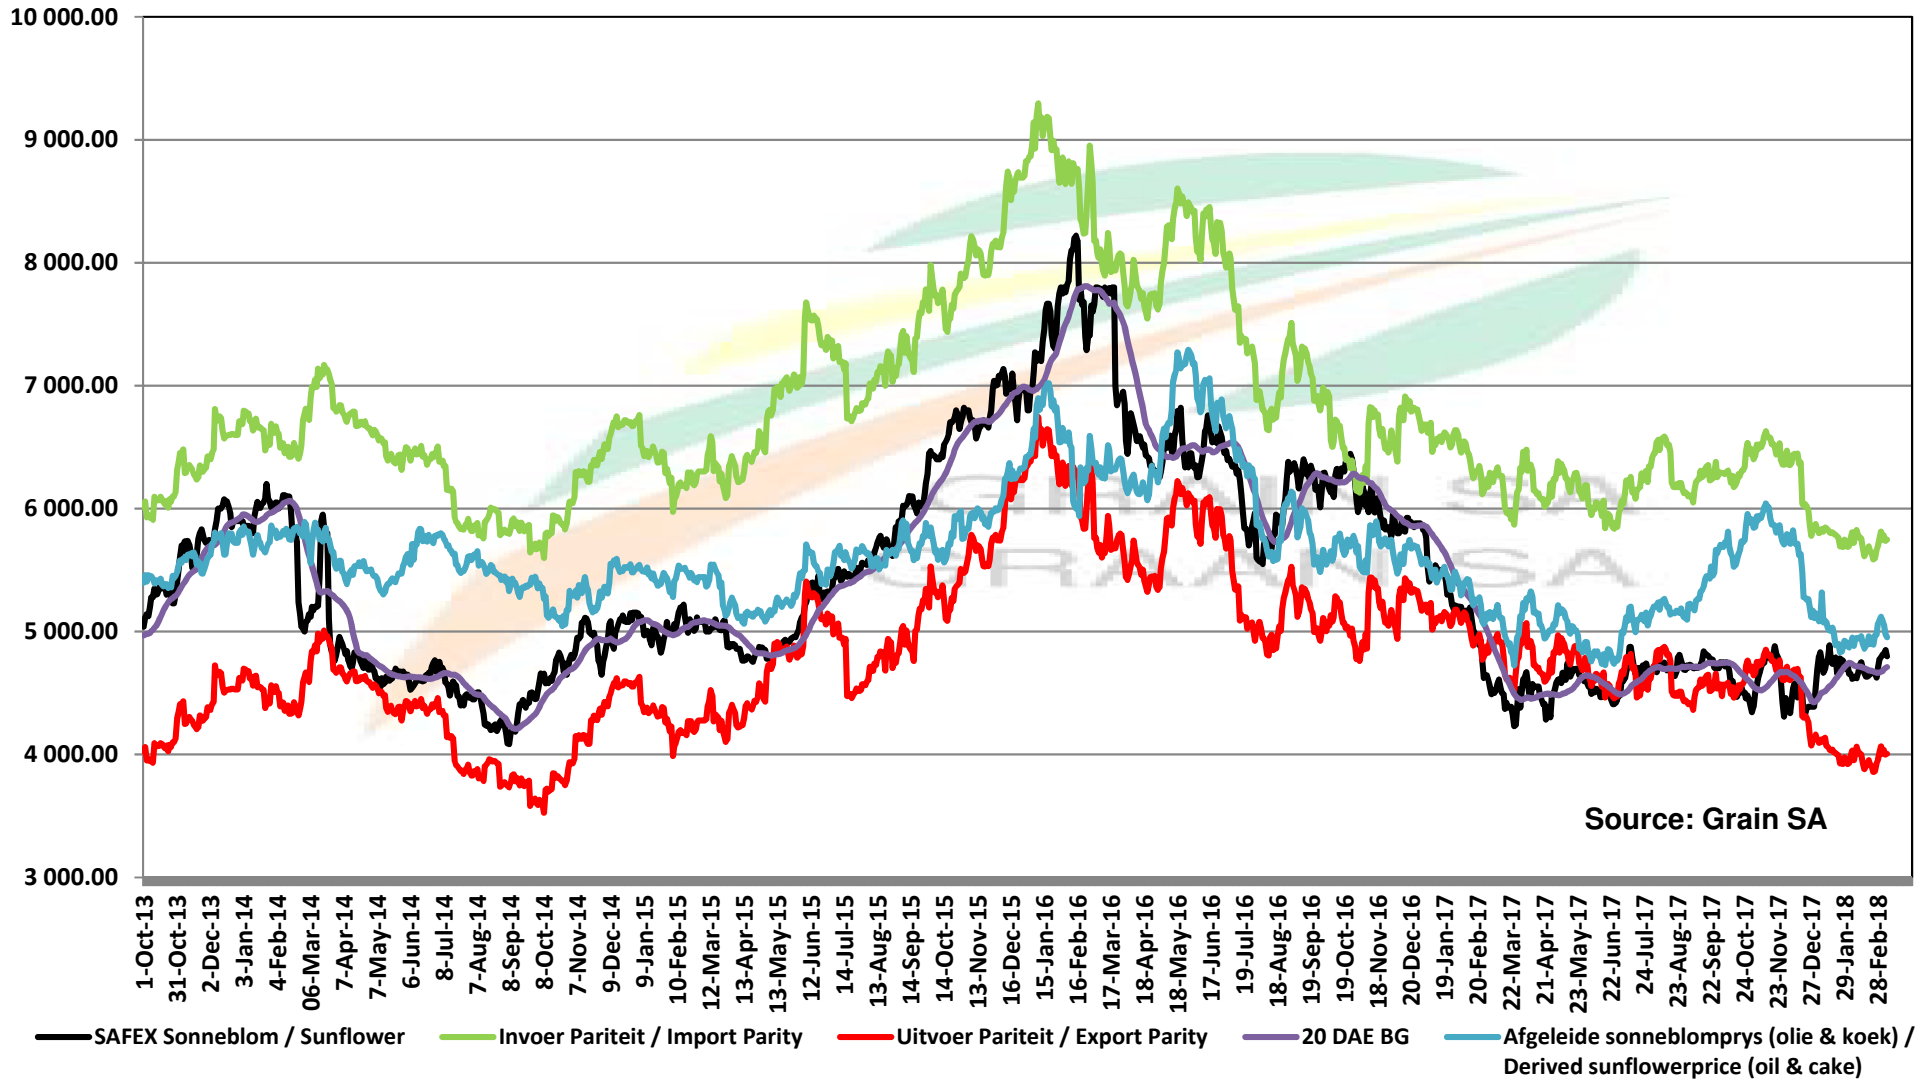

PRICES OF EU SUNFLOWER SEED DELIVERED IN RANDFONTEIN PRYSE VAN EU SONNEBLOMSAAD GELEWER IN RANDFONTEIN

PRICES OF EU SUNFLOWER SEED DELIVERED IN RANDFONTEIN PRYSE VAN EU SONNEBLOMSAAD GELEWER IN RANDFONTEIN