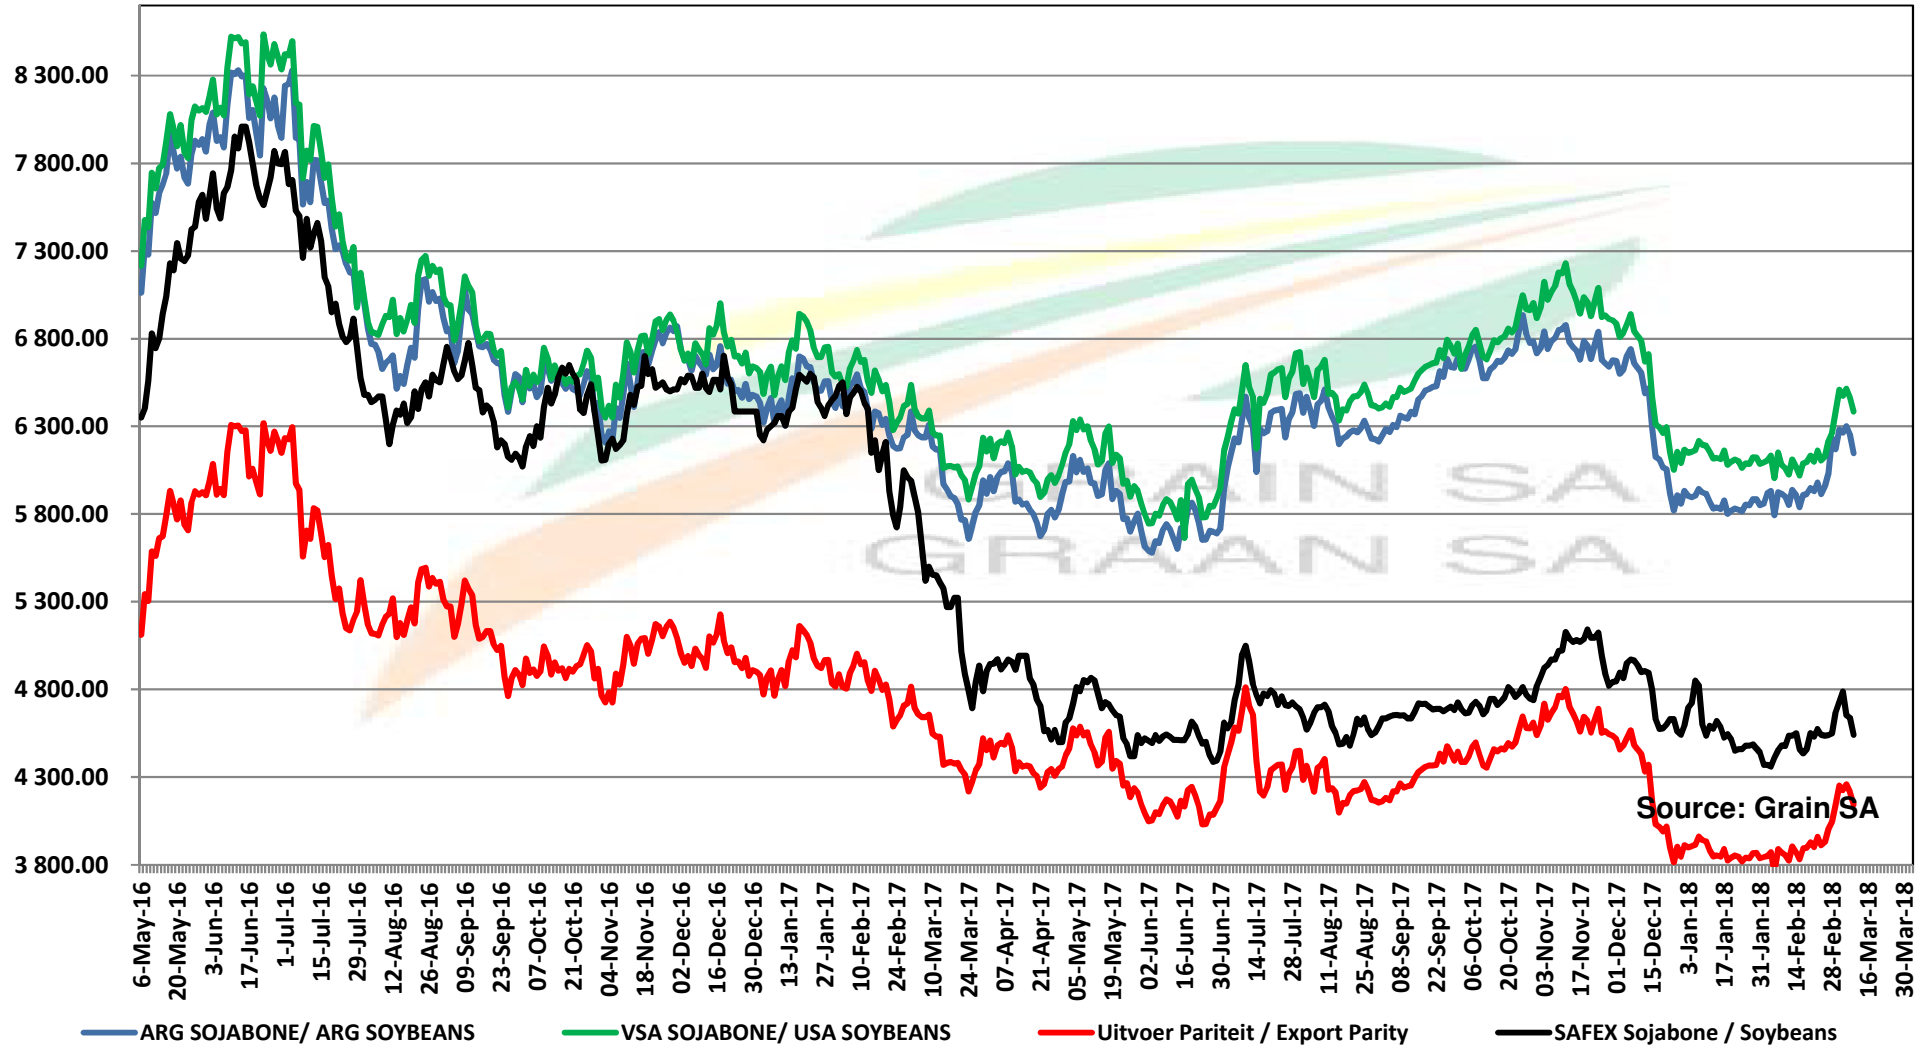

Source: Grain SA

PRICES OF SOYBEAN SEED DELIVERED IN RANDFONTEIN PRYSE VAN SOJABOONSAAD GELEWER IN RANDFONTEIN

Source: Grain SA

PRICES OF ARGENTINIAN SOYBEAN SEED DELIVERED IN RANDFONTEIN

PRYSE VAN ARGENTYNSE SOJABOONSAAD GELEWER IN RANDFONTEIN

Source: Grain SA

PRICES OF DERIVED SOYBEAN DELIVERED IN RANDFONTEIN PRYSE VAN AFGELEIDE SOJABONE GELEWER IN RANDFONTEIN

PRICES OF SOYBEAN SEED DELIVERED IN RANDFONTEIN May 2018
PRYSE VAN SOJABOONSAAD GELEWER IN RANDFONTEIN Mei 2018