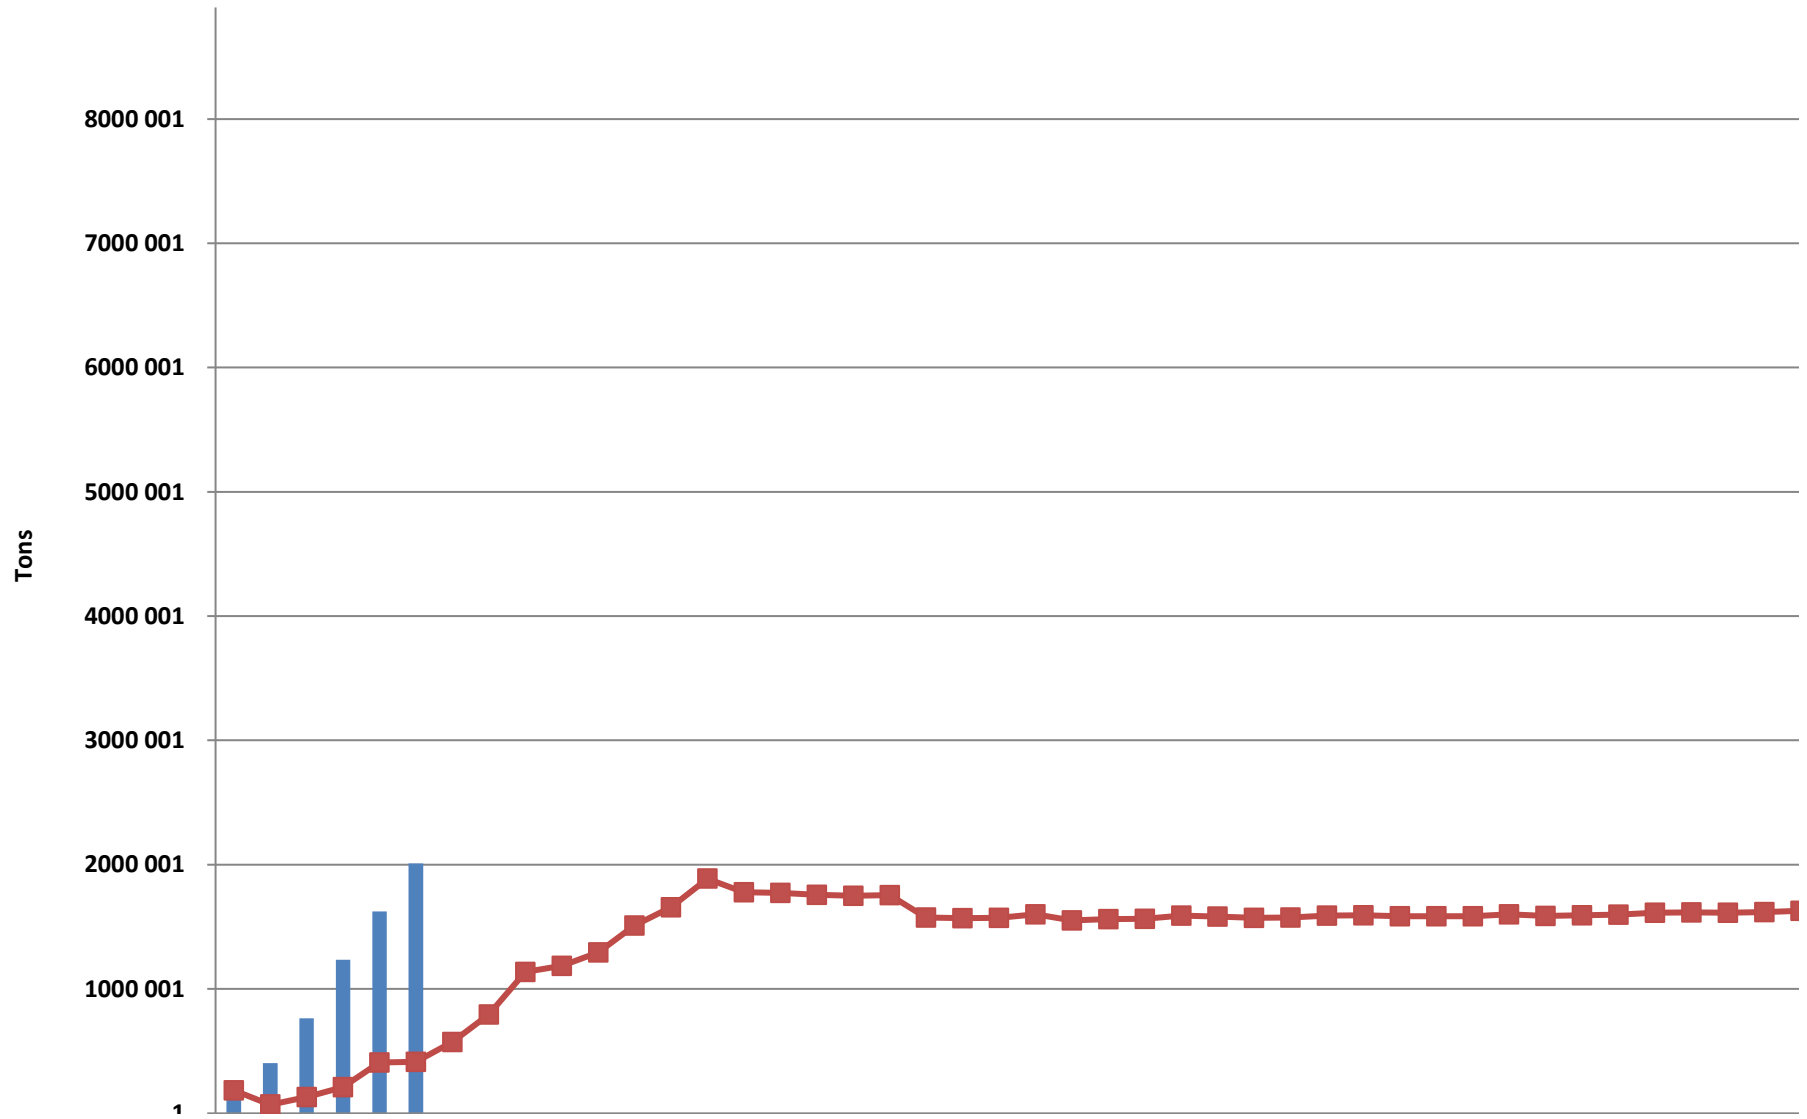

# White Maize: Weekly producer deliveries

## Weeklikse mielielewerings (Bemarkingsjaar: Mei 2023 tot April 2024)

Weekly total maize deliveries (Marketing year: May 2024 to April 2025)

Weeklikse kumulatiewe mielielewerings (Bemarkingsjaar: Mei tot April)

### Total YTD WM deliveries for the 2023/24 season vs previous season's