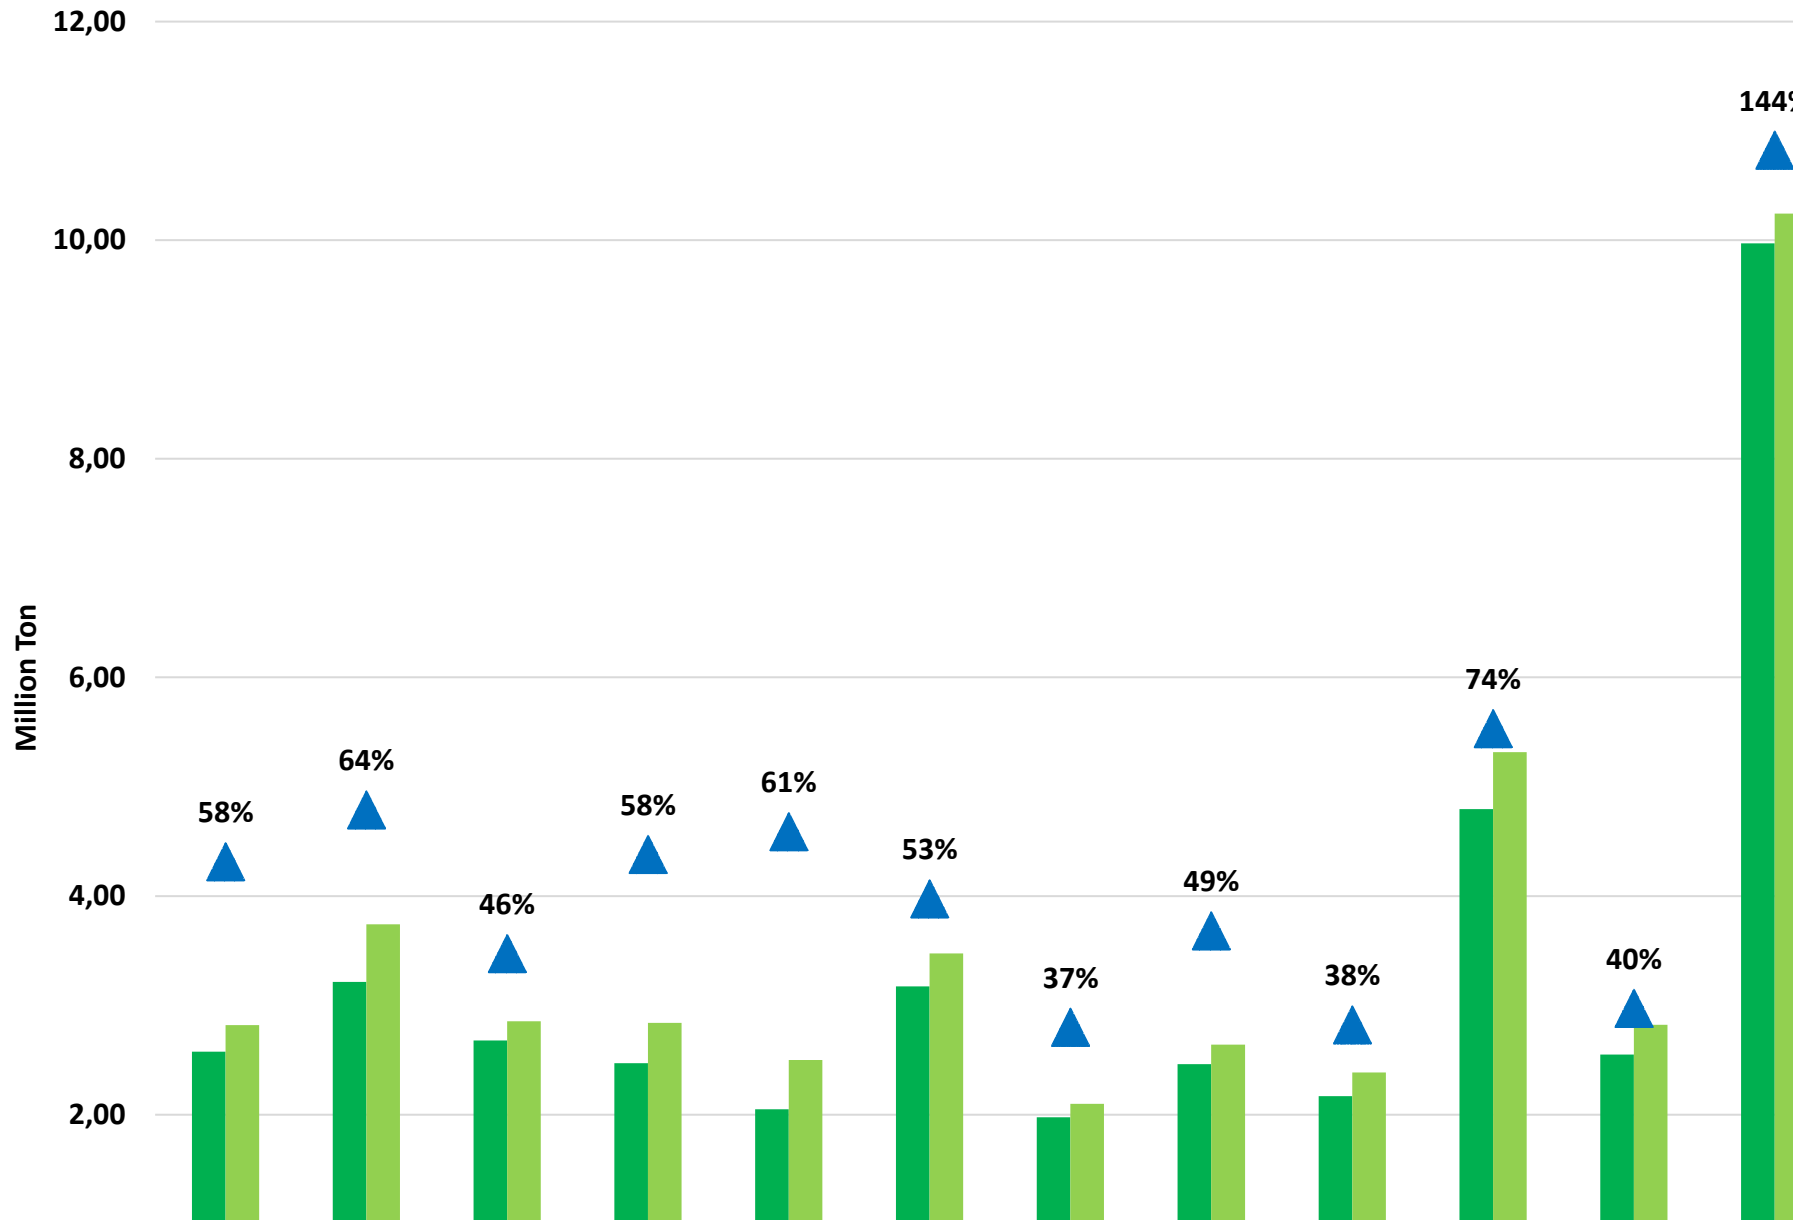

Total YTD Maize deliveries for the 2023/24 season vs previous season's

Total YTD YM deliveries for the 2023/24 season vs previous season's