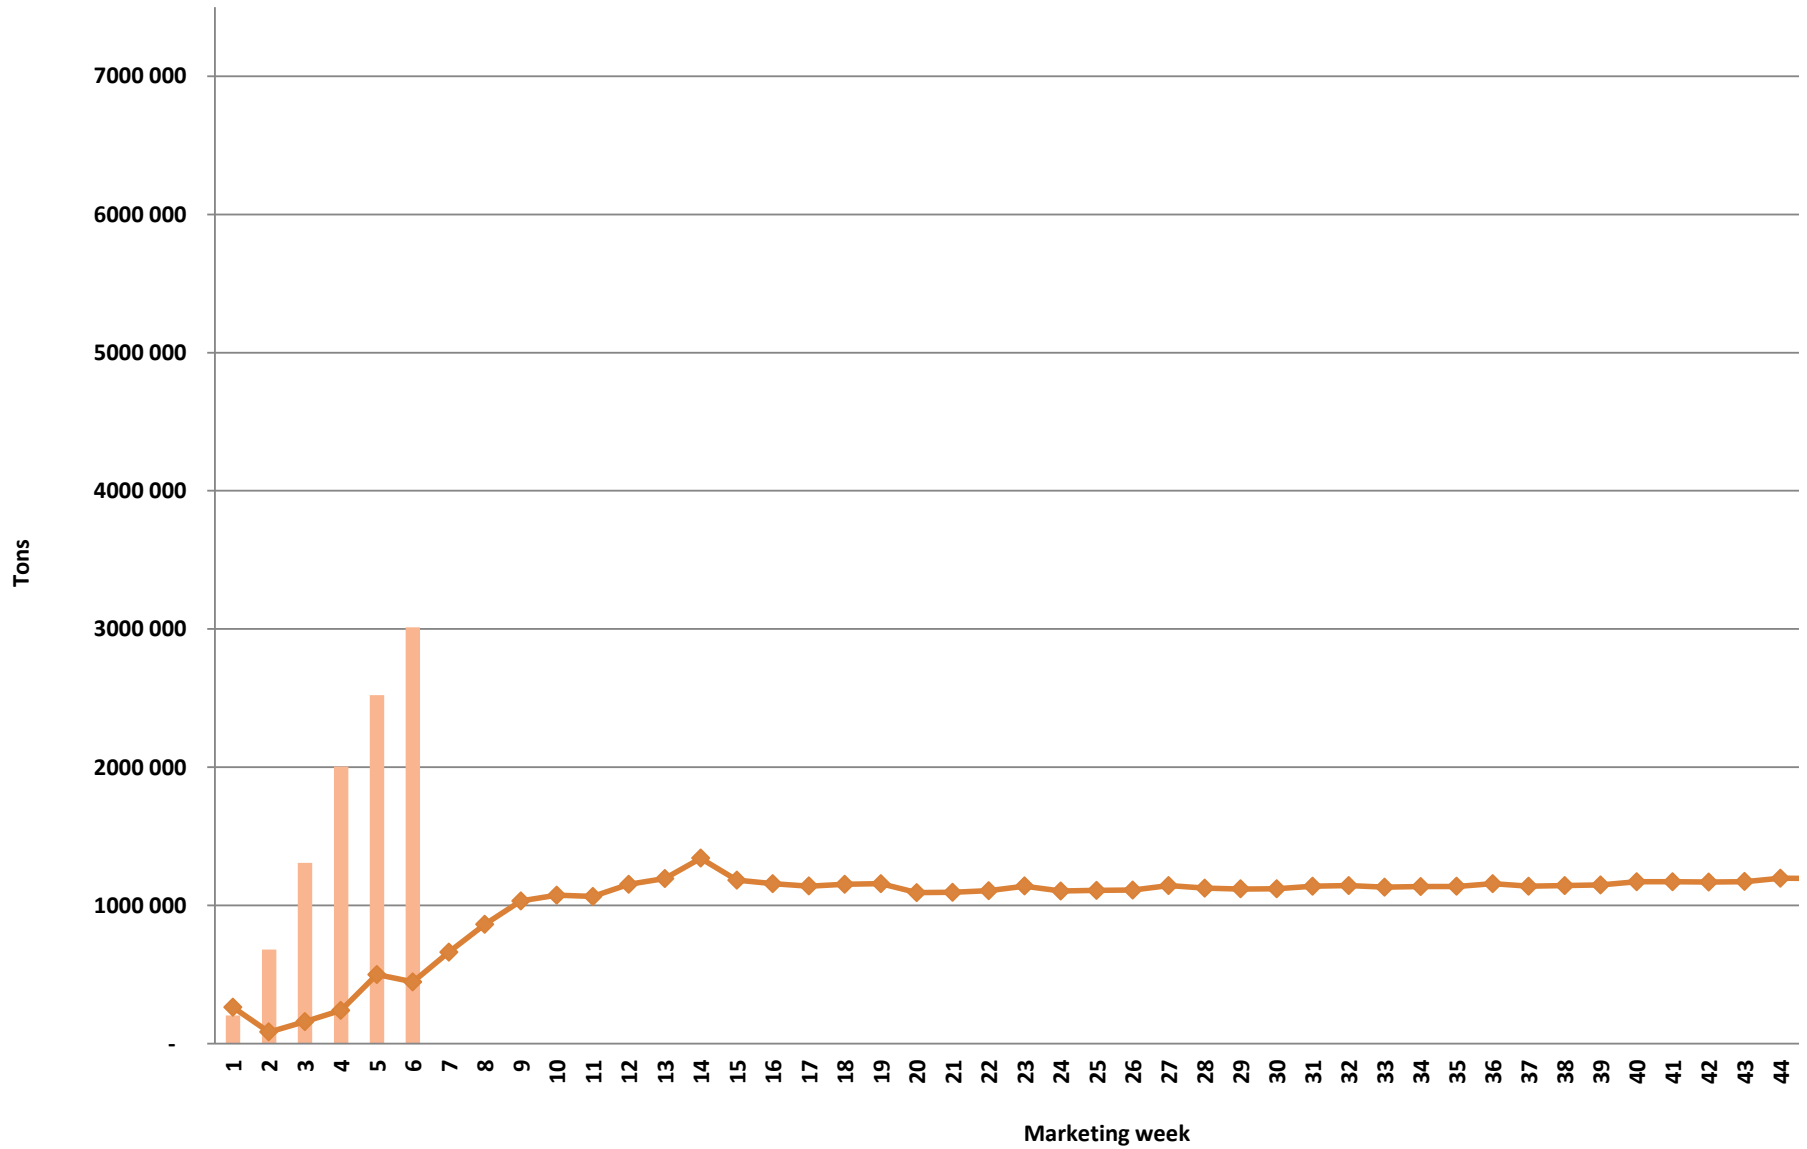

# White Maize: Weekly producer deliveries

# Yellow Maize: Weekly producer deliveries

## Weeklikse mielielewerings (Bemarkingsjaar: Mei 2023 tot April 2024)

Weekly total maize deliveries (Marketing year: May 2024 to April 2025)

Weeklikse kumulatiewe mielielewerings (Bemarkingsjaar: Mei tot April)

### Total YTD WM deliveries for the 2023/24 season vs previous season's