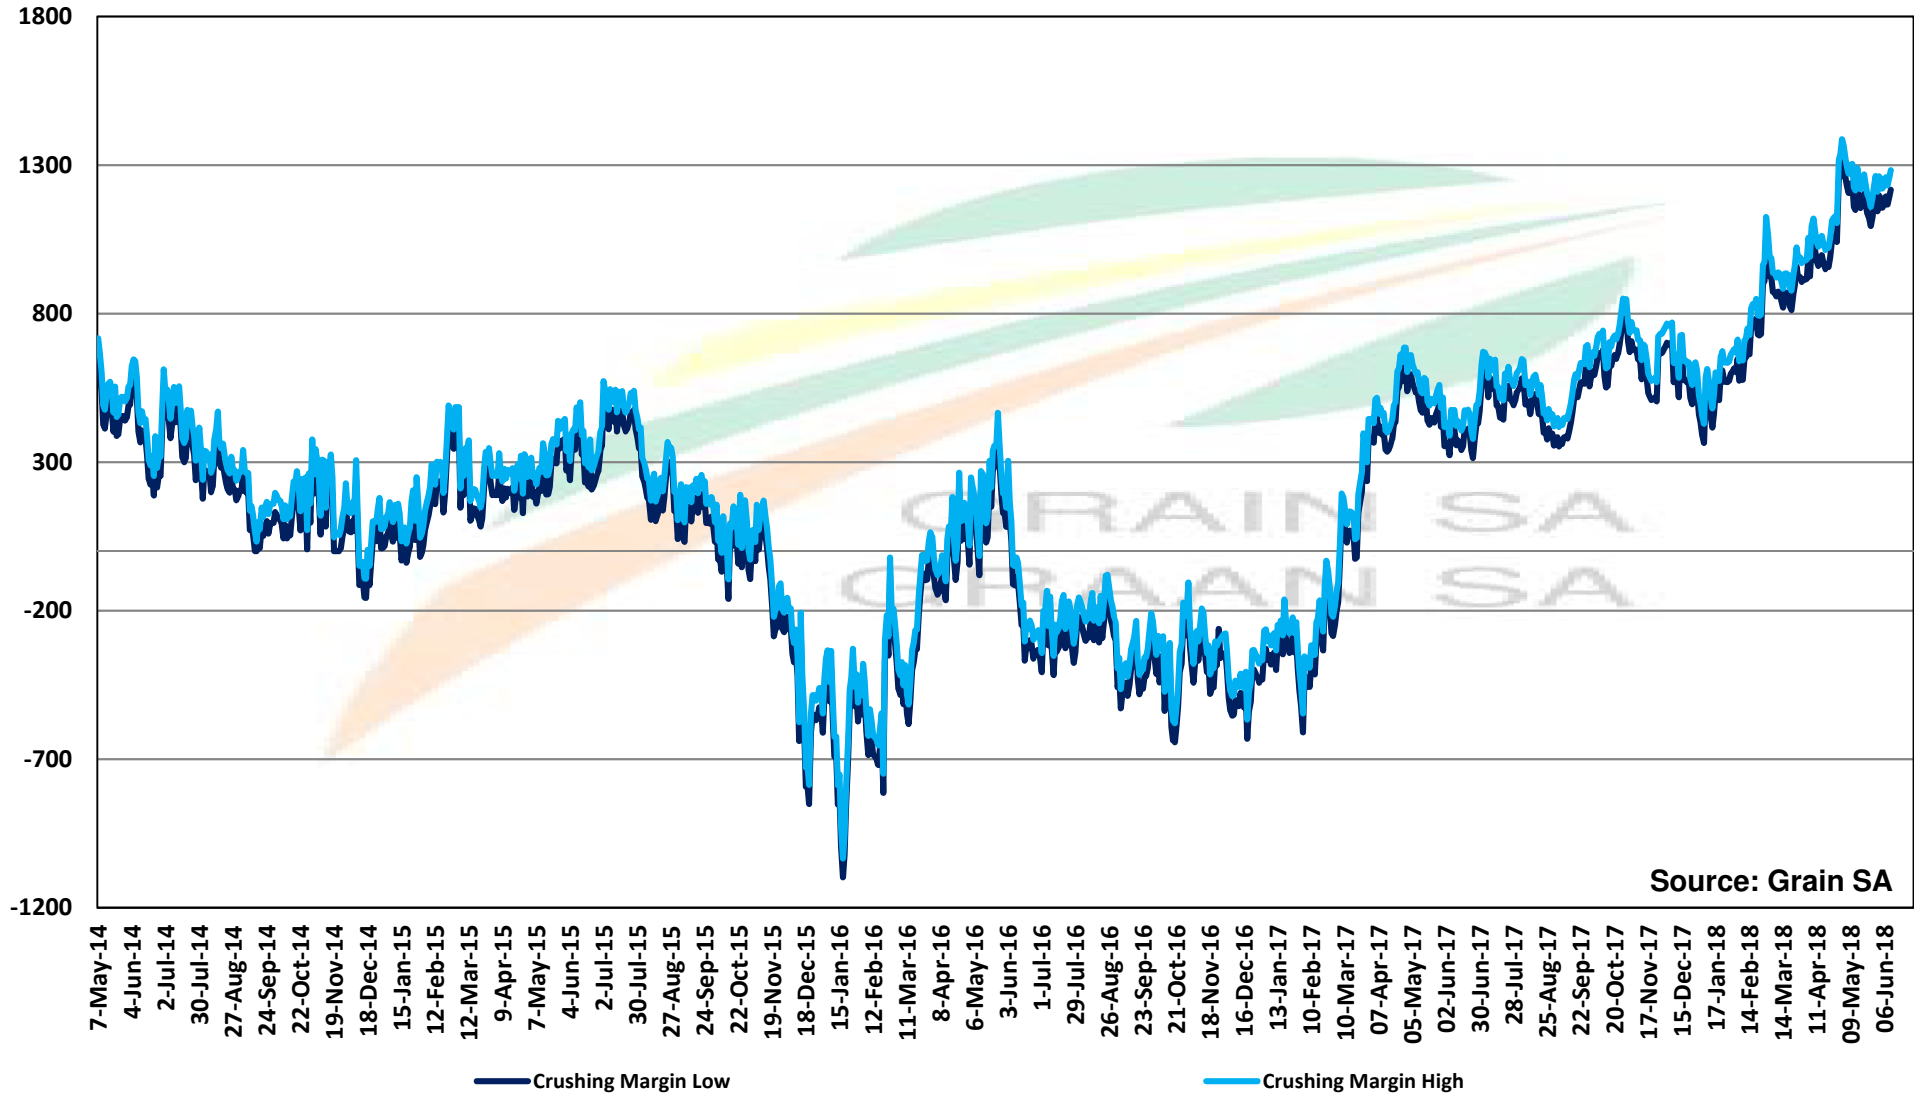

PRICES OF SOYBEAN CRUSHING MARGIN PRYSE VAN SOJABOON PERSMARGE

Source: Grain SA