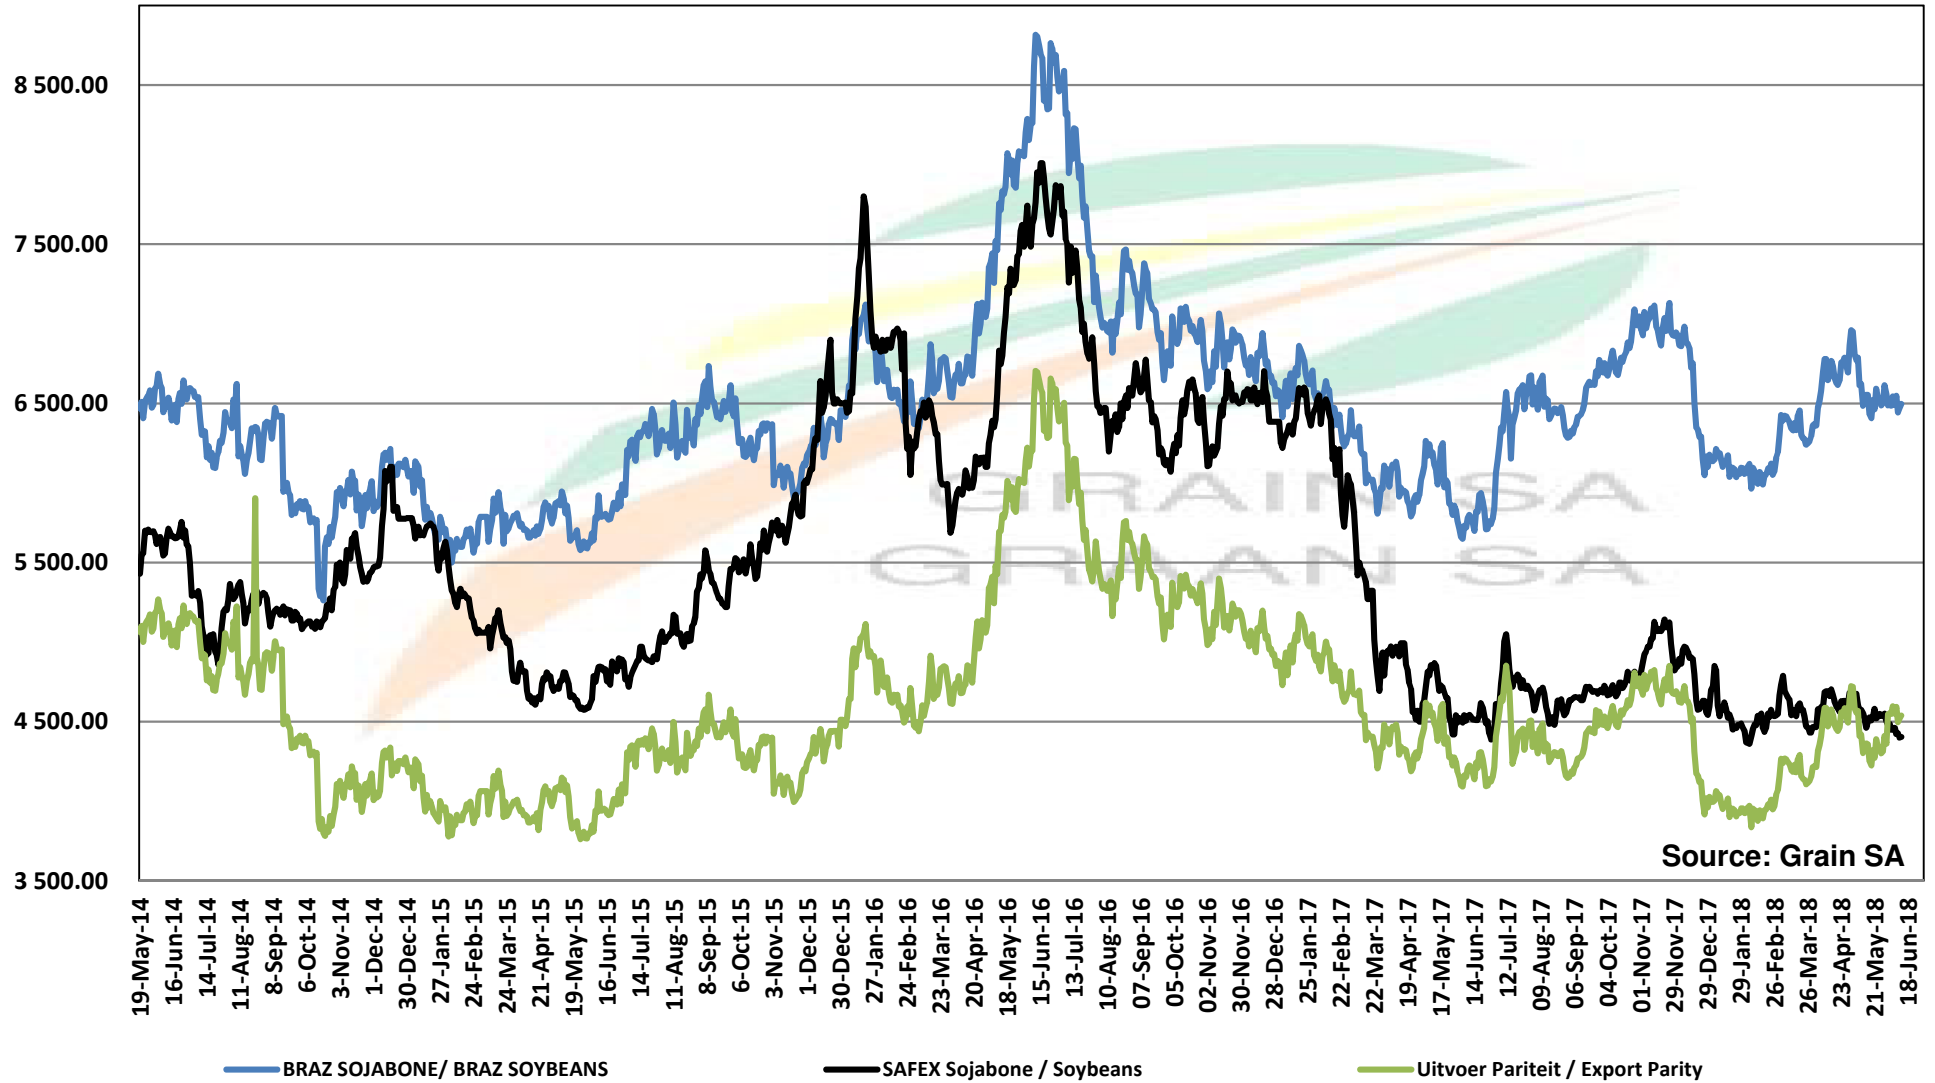

PRICES OF BRAZILIAN SOYBEAN DELIVERED IN RANDFONTEIN PRYSE VAN BRASILIAANSE SOJABONE GELEWER IN RANDFONTEIN