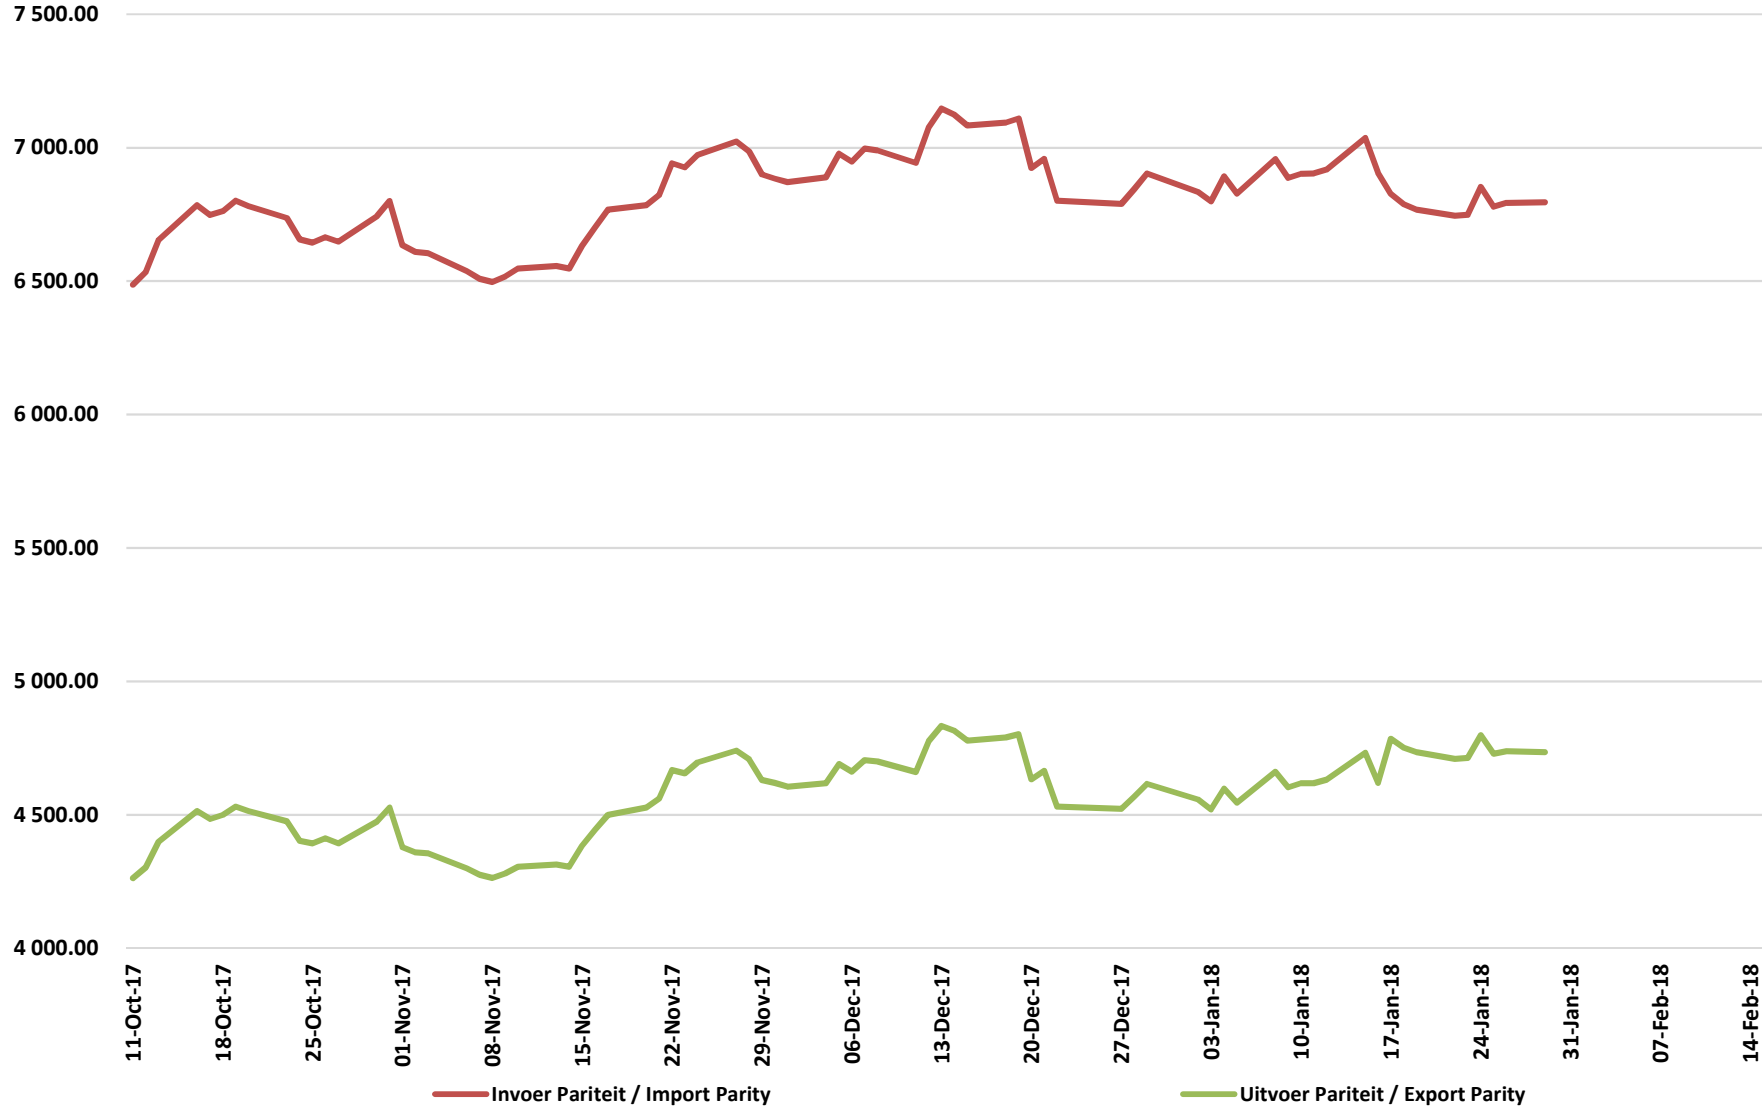

PRICES OF SOYBEAN SEED DELIVERED IN RANDFONTEIN Jul 2018
PRYSE VAN SOJABOONSAAD GELEWER IN RANDFONTEIN Jul 2018