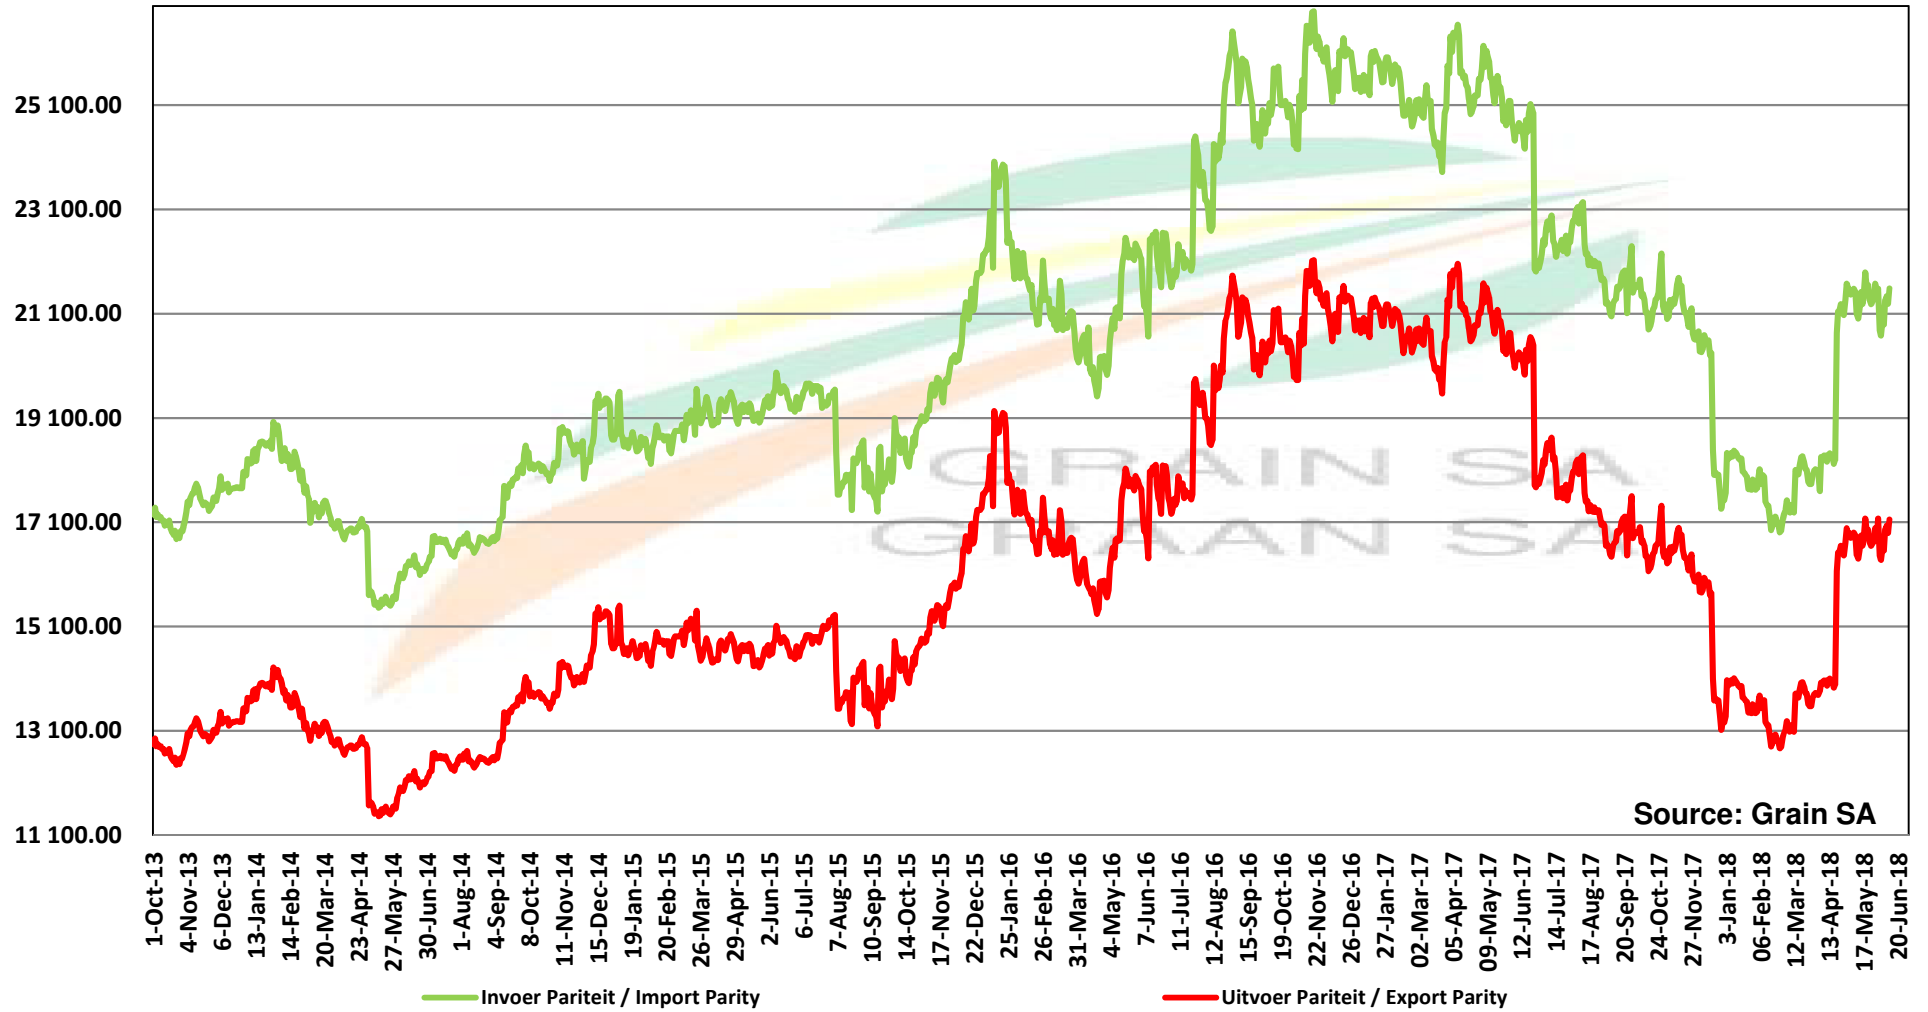

PRICES OF PROCESSED AND GRADED USA CHOICE GRADE GROUNDNUTS (40/50) (RANDFONTEIN)
PRYSE VAN UITGEDOP EN GESORTEERDE VSA KEURGRAAD GRONDBONE MET 'N PITGROOTTE VAN
40/50 pitgrootte (RANDFONTEIN)