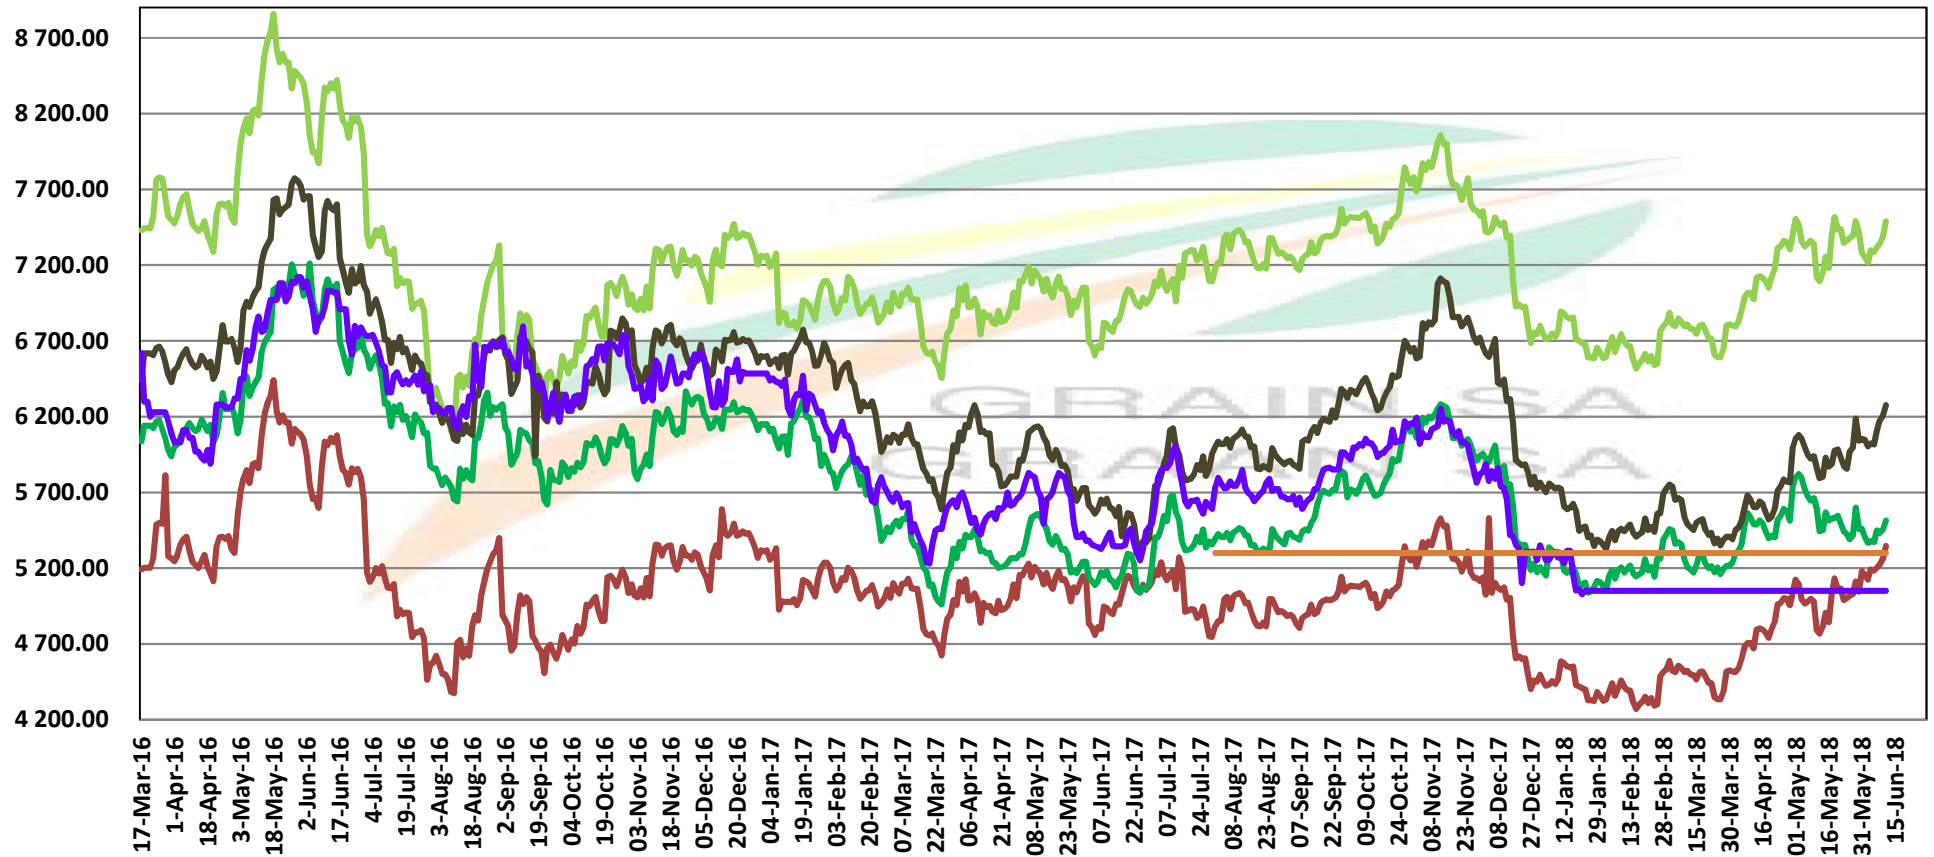

Source: Grain SA

PRICES OF DERIVED SOYBEAN DELIVERED IN RANDFONTEIN PRYSE VAN AFGELEIDE SOJABONE GELEWER IN RANDFONTEIN

PRICES OF SOYBEAN SEED DELIVERED IN RANDFONTEIN Jul 2018
PRYSE VAN SOJABOONSAAD GELEWER IN RANDFONTEIN Jul 2018

PRICES OF SOYBEAN CRUSHING MARGIN PRYSE VAN SOJABOON PERSMARGE

Source: Grain SA

PRICES OF BRAZILIAN SOYBEAN DELIVERED IN RANDFONTEIN PRYSE VAN BRASILIAANSE SOJABONE GELEWER IN RANDFONTEIN

Prices of Canola in the South Cape (Swellendam) Canolapryse in die Suid-Kaap (Swellendam)

Source: Grain SA

- Import Par - S/Cape
- Export Parity - S/Cape
- GSA Derived Canola Price - S/Cape (Milldoor)
- GSA Derived Rapeseed Price - S/Cape (Milldoor)
- Canola Milldoor Price SOILL
- SOIL Final Producer Price SOIL

PRICES OF PROCESSED AND GRADED USA CHOICE GRADE GROUNDNUTS (40/50) (RANDFONTEIN)
PRYSE VAN UITGEDOP EN GESORTEERDE VSA KEURGRAAD GRONDBONE MET 'N PITGROOTTE VAN
40/50 pitgrootte (RANDFONTEIN)

**PRICES OF PROCESSED AND GRADED ARGENTINEAN CHOICE GRADE GROUNDNUTS (40/50)
(RANDFONTEIN)**