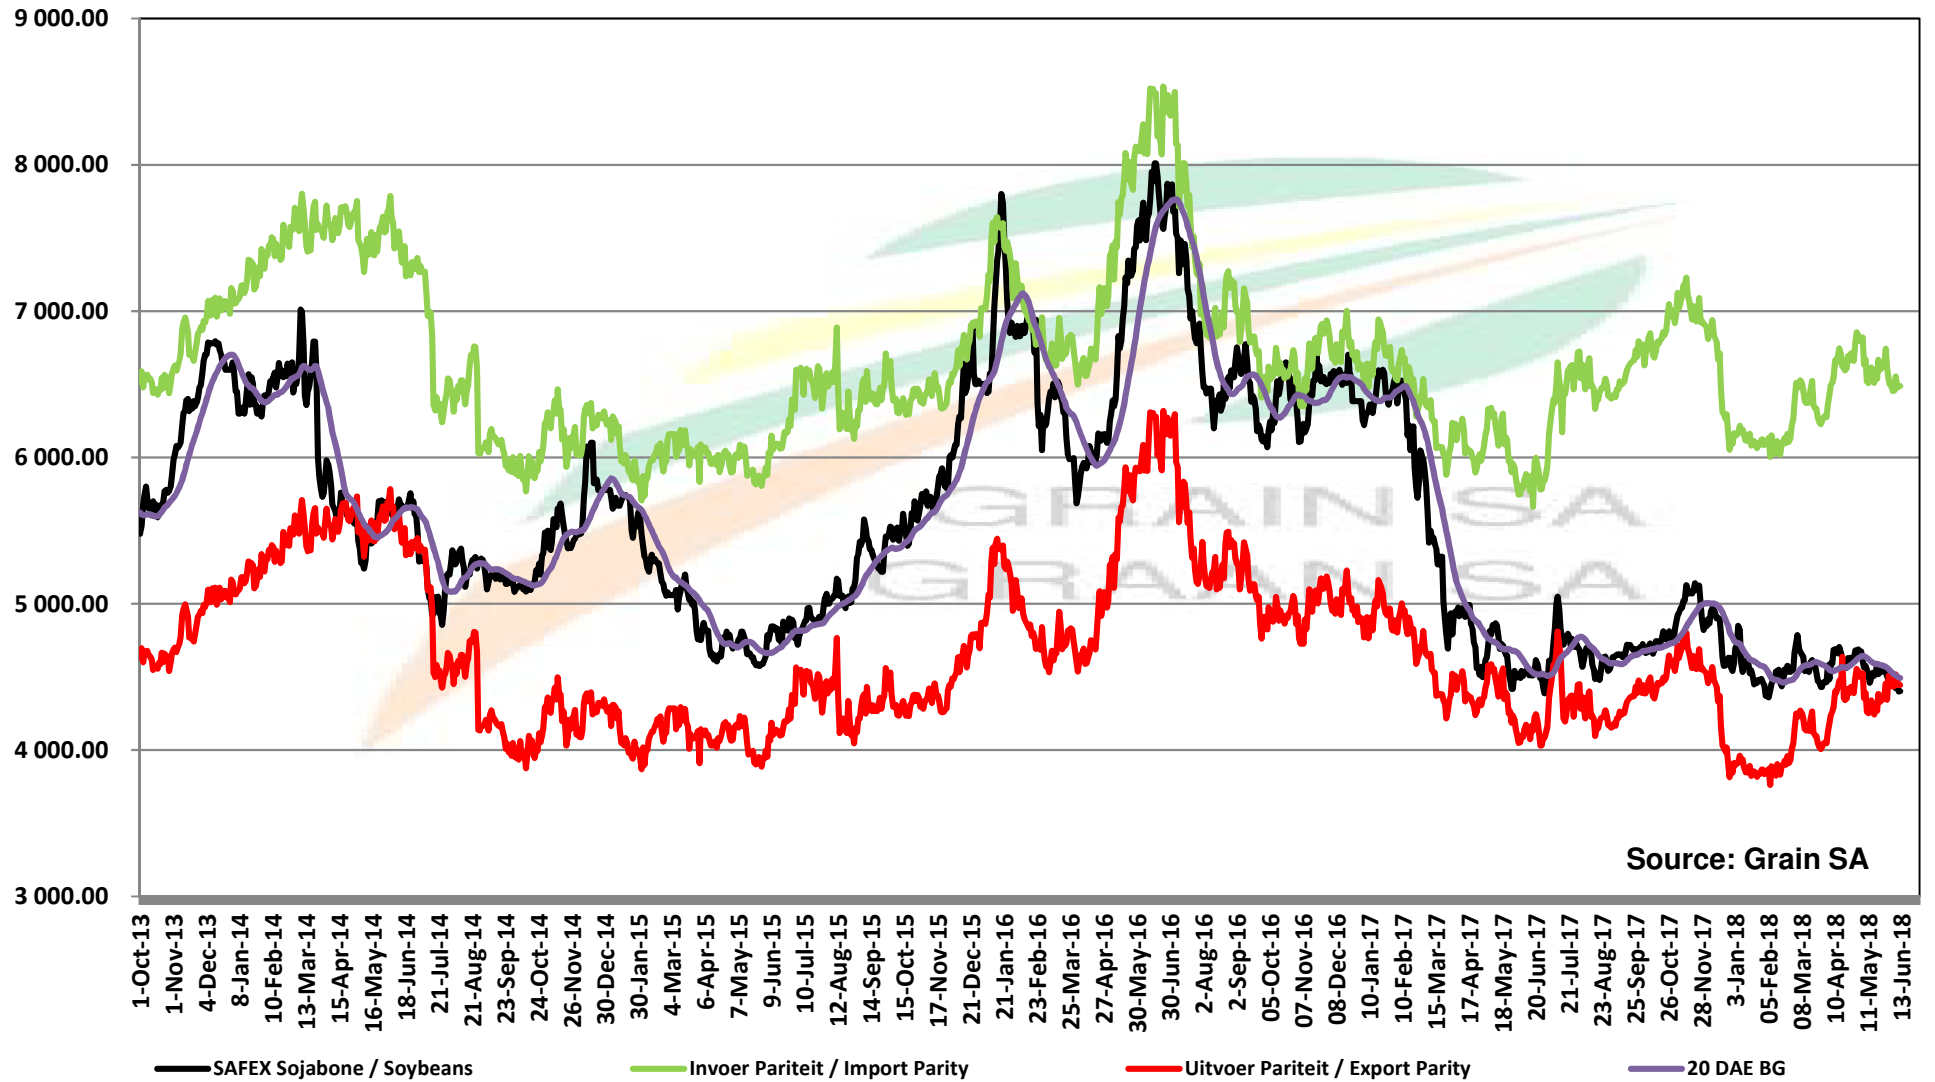

PRICES OF SOYBEAN SEED DELIVERED IN RANDFONTEIN PRYSE VAN SOJABOONSAAD GELEWER IN RANDFONTEIN

Source: Grain SA