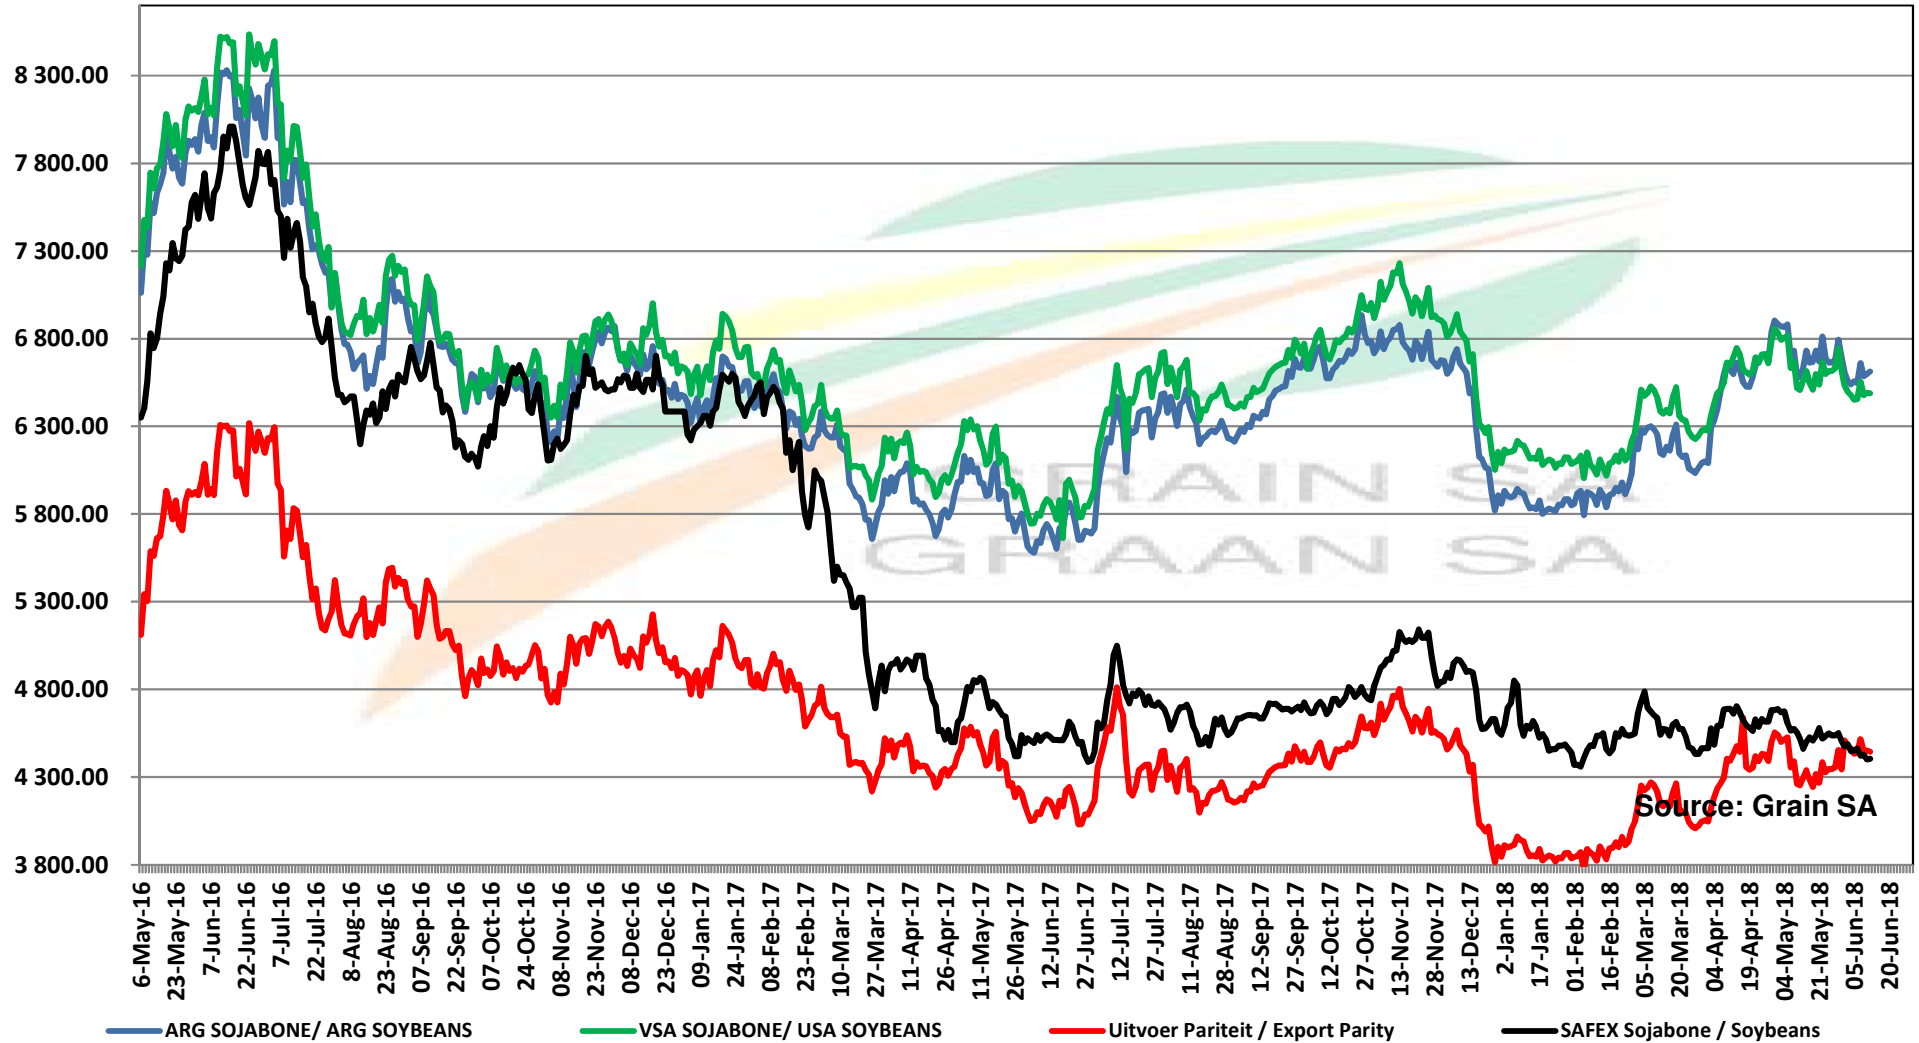

PRICES OF EU SUNFLOWER SEED DELIVERED IN RANDFONTEIN PRYSE VAN EU SONNEBLOMSAAD GELEWER IN RANDFONTEIN

Source: Grain SA

PRICES OF EU SUNFLOWER SEED DELIVERED IN RANDFONTEIN PRYSE VAN EU SONNEBLOMSAAD GELEWER IN RANDFONTEIN

Source: Grain SA

PRICES OF SOYBEAN SEED DELIVERED IN RANDFONTEIN PRYSE VAN SOJABOONSAAD GELEWER IN RANDFONTEIN

Source: Grain SA

PRICES OF ARGENTINIAN SOYBEAN SEED DELIVERED IN RANDFONTEIN PRYSE VAN ARGENTYNSE SOJABOONSAAD GELEWER IN RANDFONTEIN