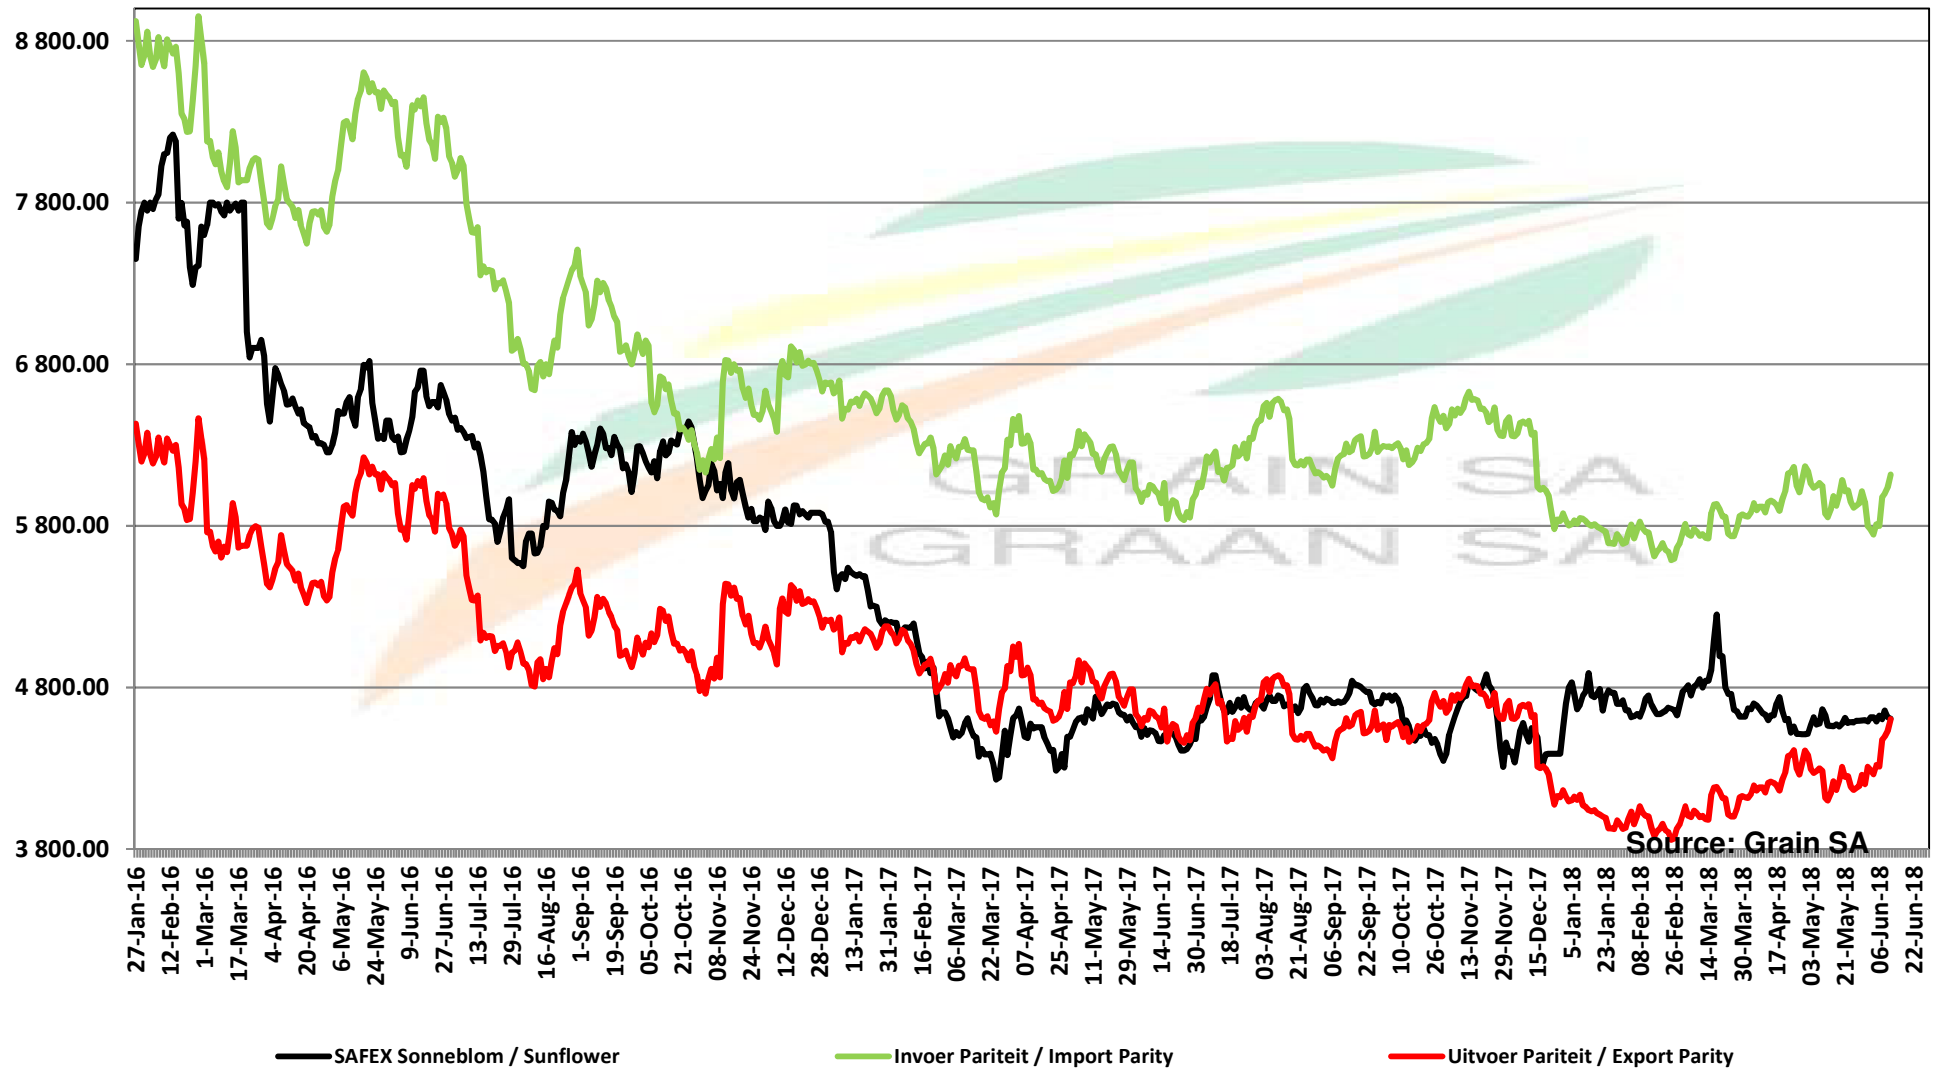

PRICES OF EU SUNFLOWER SEED DELIVERED IN RANDFONTEIN PRYSE VAN EU SONNEBLOMSAAD GELEWER IN RANDFONTEIN

Source: Grain SA

PRICES OF EU SUNFLOWER SEED DELIVERED IN RANDFONTEIN PRYSE VAN EU SONNEBLOMSAAD GELEWER IN RANDFONTEIN