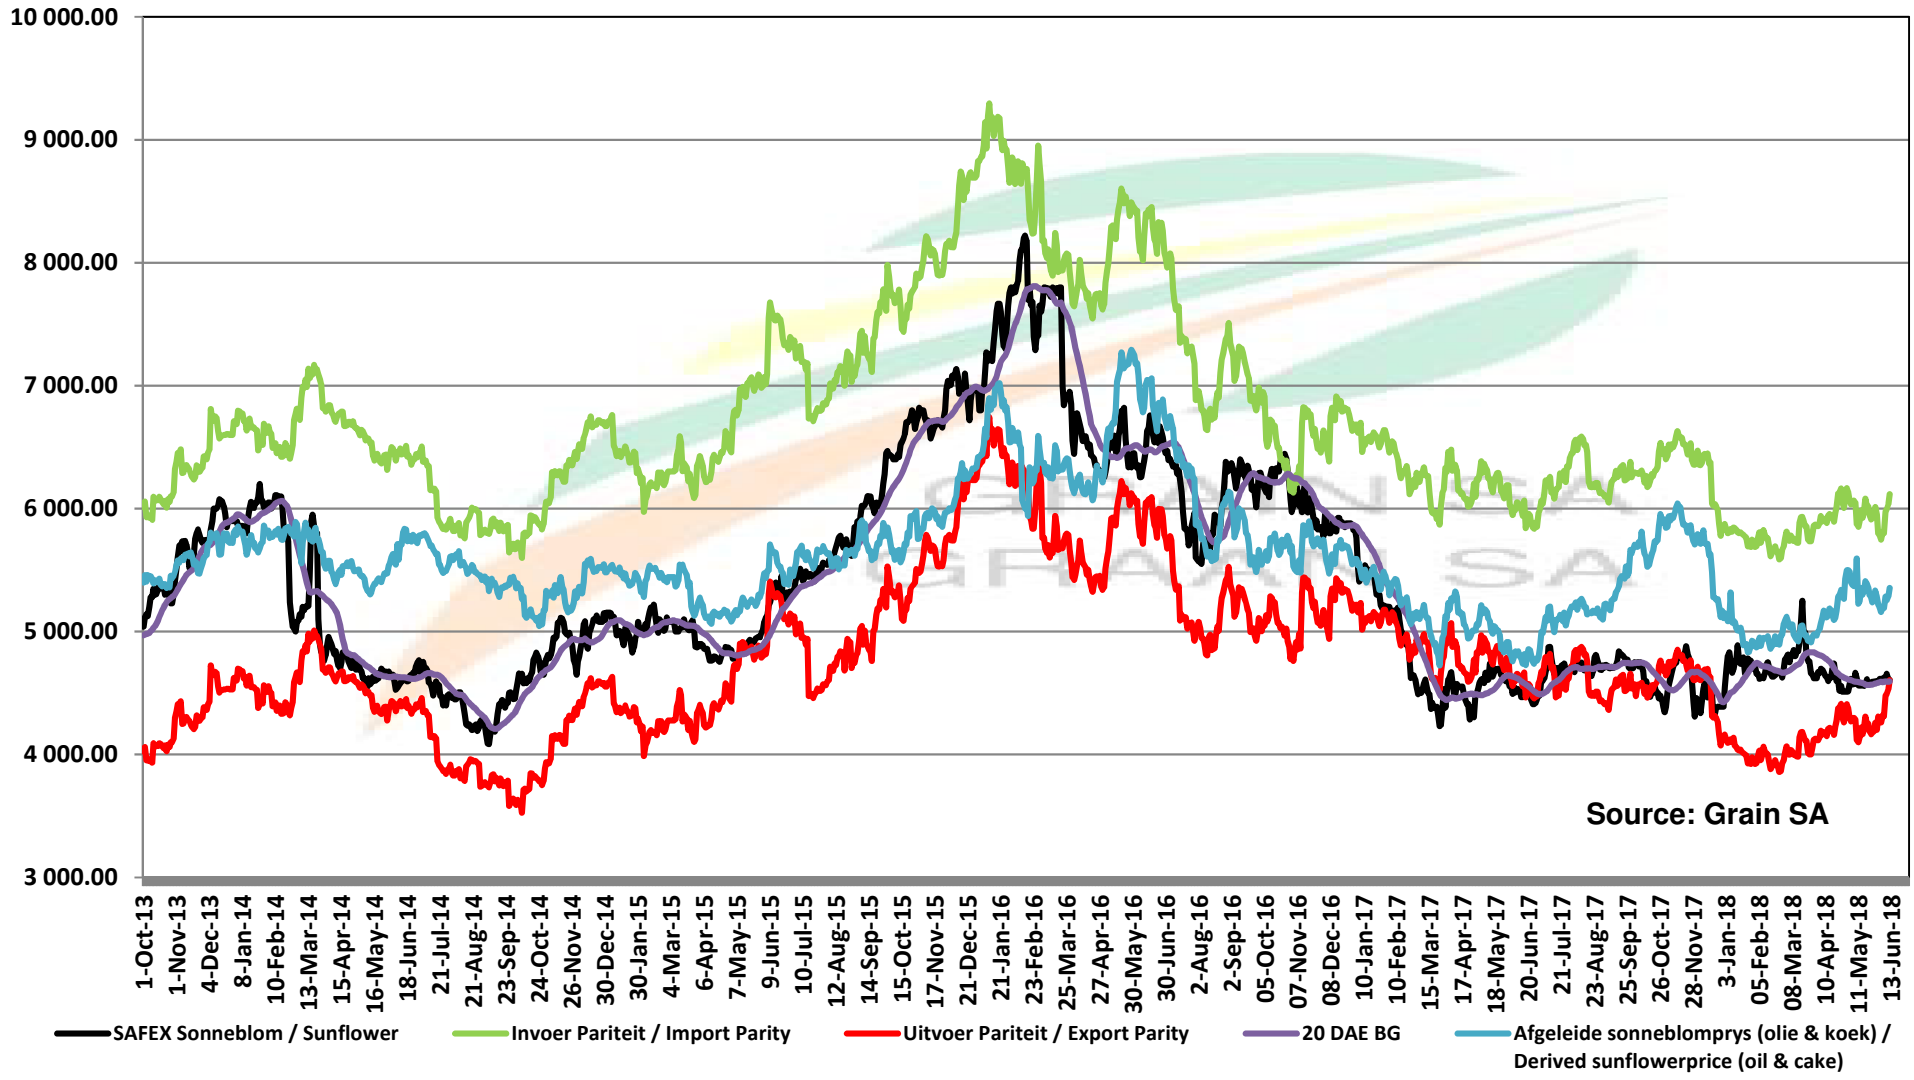

PRICES OF EU SUNFLOWER SEED DELIVERED IN RANDFONTEIN PRYSE VAN EU SONNEBLOMSAAD GELEWER IN RANDFONTEIN

Source: Grain SA

PRICES OF EU SUNFLOWER SEED DELIVERED IN RANDFONTEIN PRYSE VAN EU SONNEBLOMSAAD GELEWER IN RANDFONTEIN

Source: Grain SA

PRICES OF SOYBEAN SEED DELIVERED IN RANDFONTEIN PRYSE VAN SOJABOONSAAD GELEWER IN RANDFONTEIN

Source: Grain SA

PRICES OF ARGENTINIAN SOYBEAN SEED DELIVERED IN RANDFONTEIN PRYSE VAN ARGENTYNSE SOJABOONSAAD GELEWER IN RANDFONTEIN