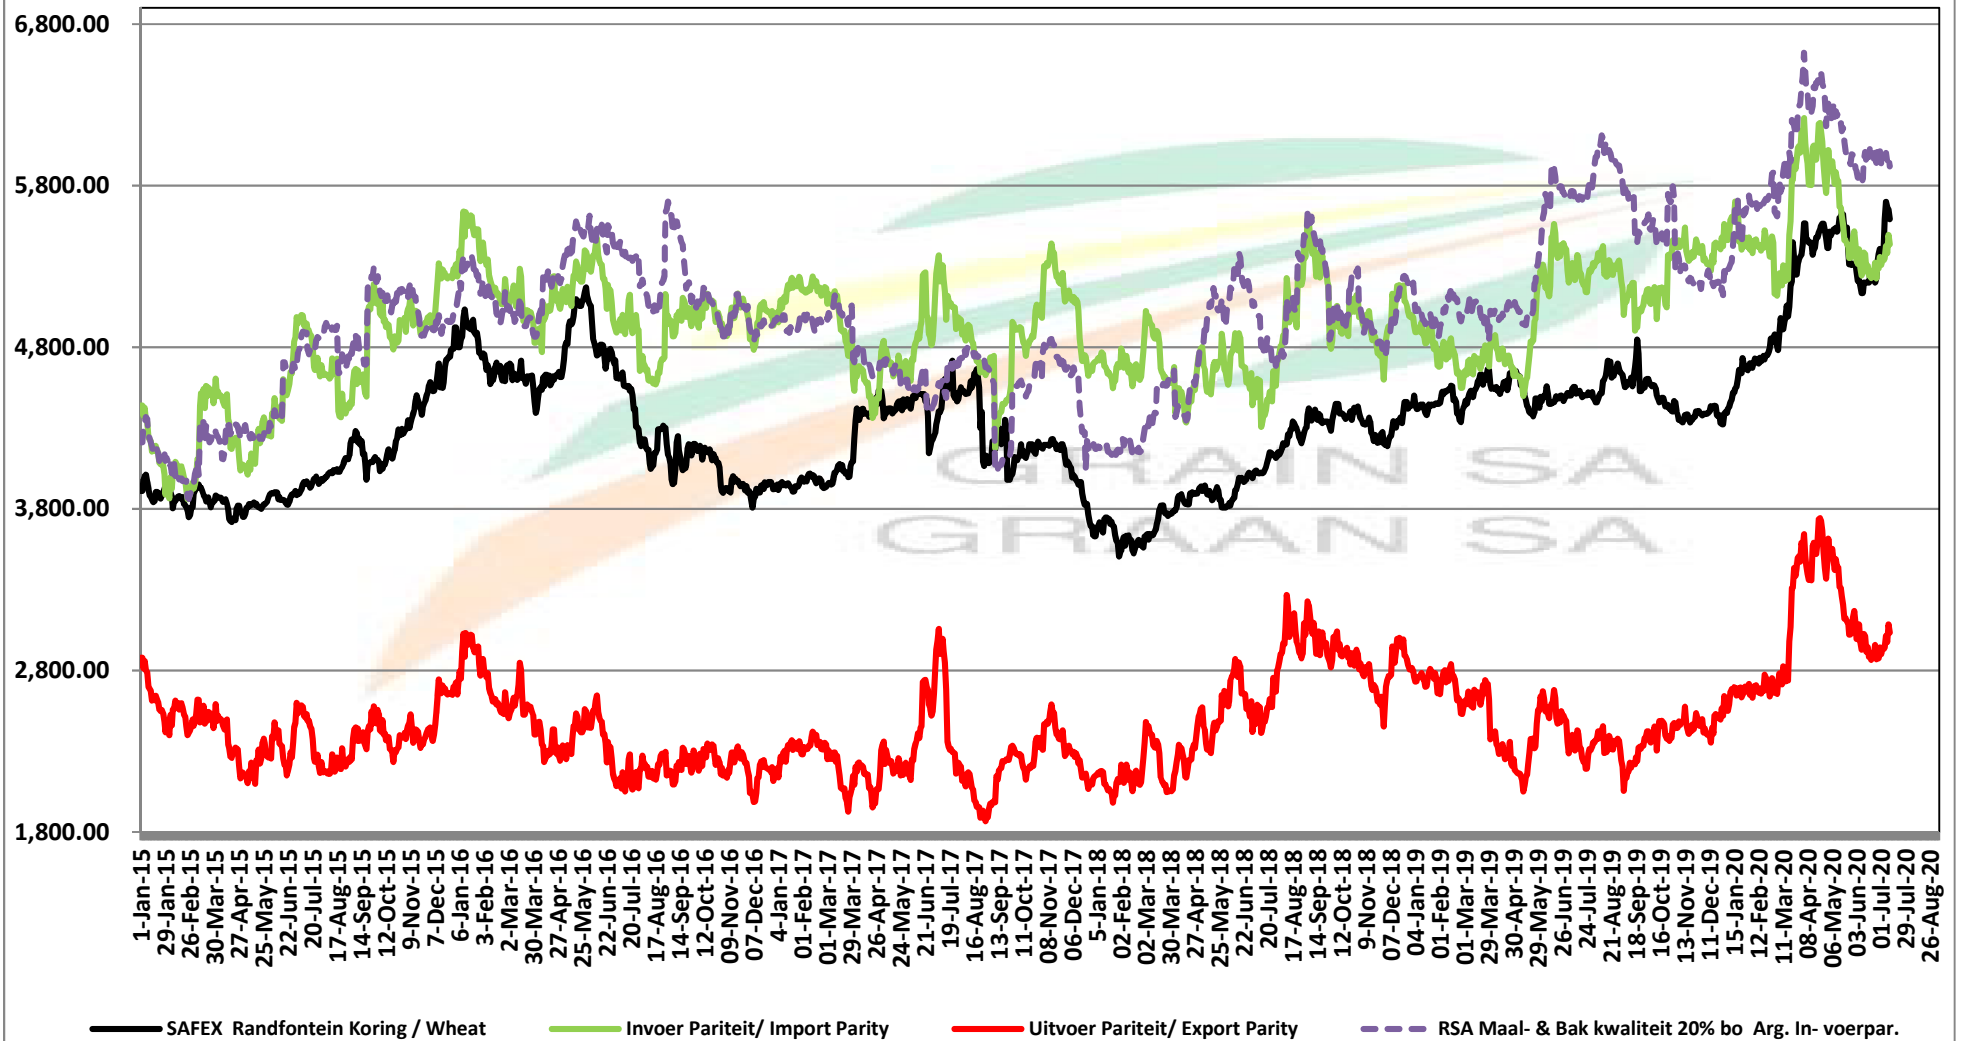

PRICES OF SOUTH AFRICAN AND USA WHEAT DELIVERED IN RANDFONTEIN

PRYSE VAN SUID AFRIKAANSE EN VSA KORING GELEWER IN RANDFONTEIN

Source: Grain SA