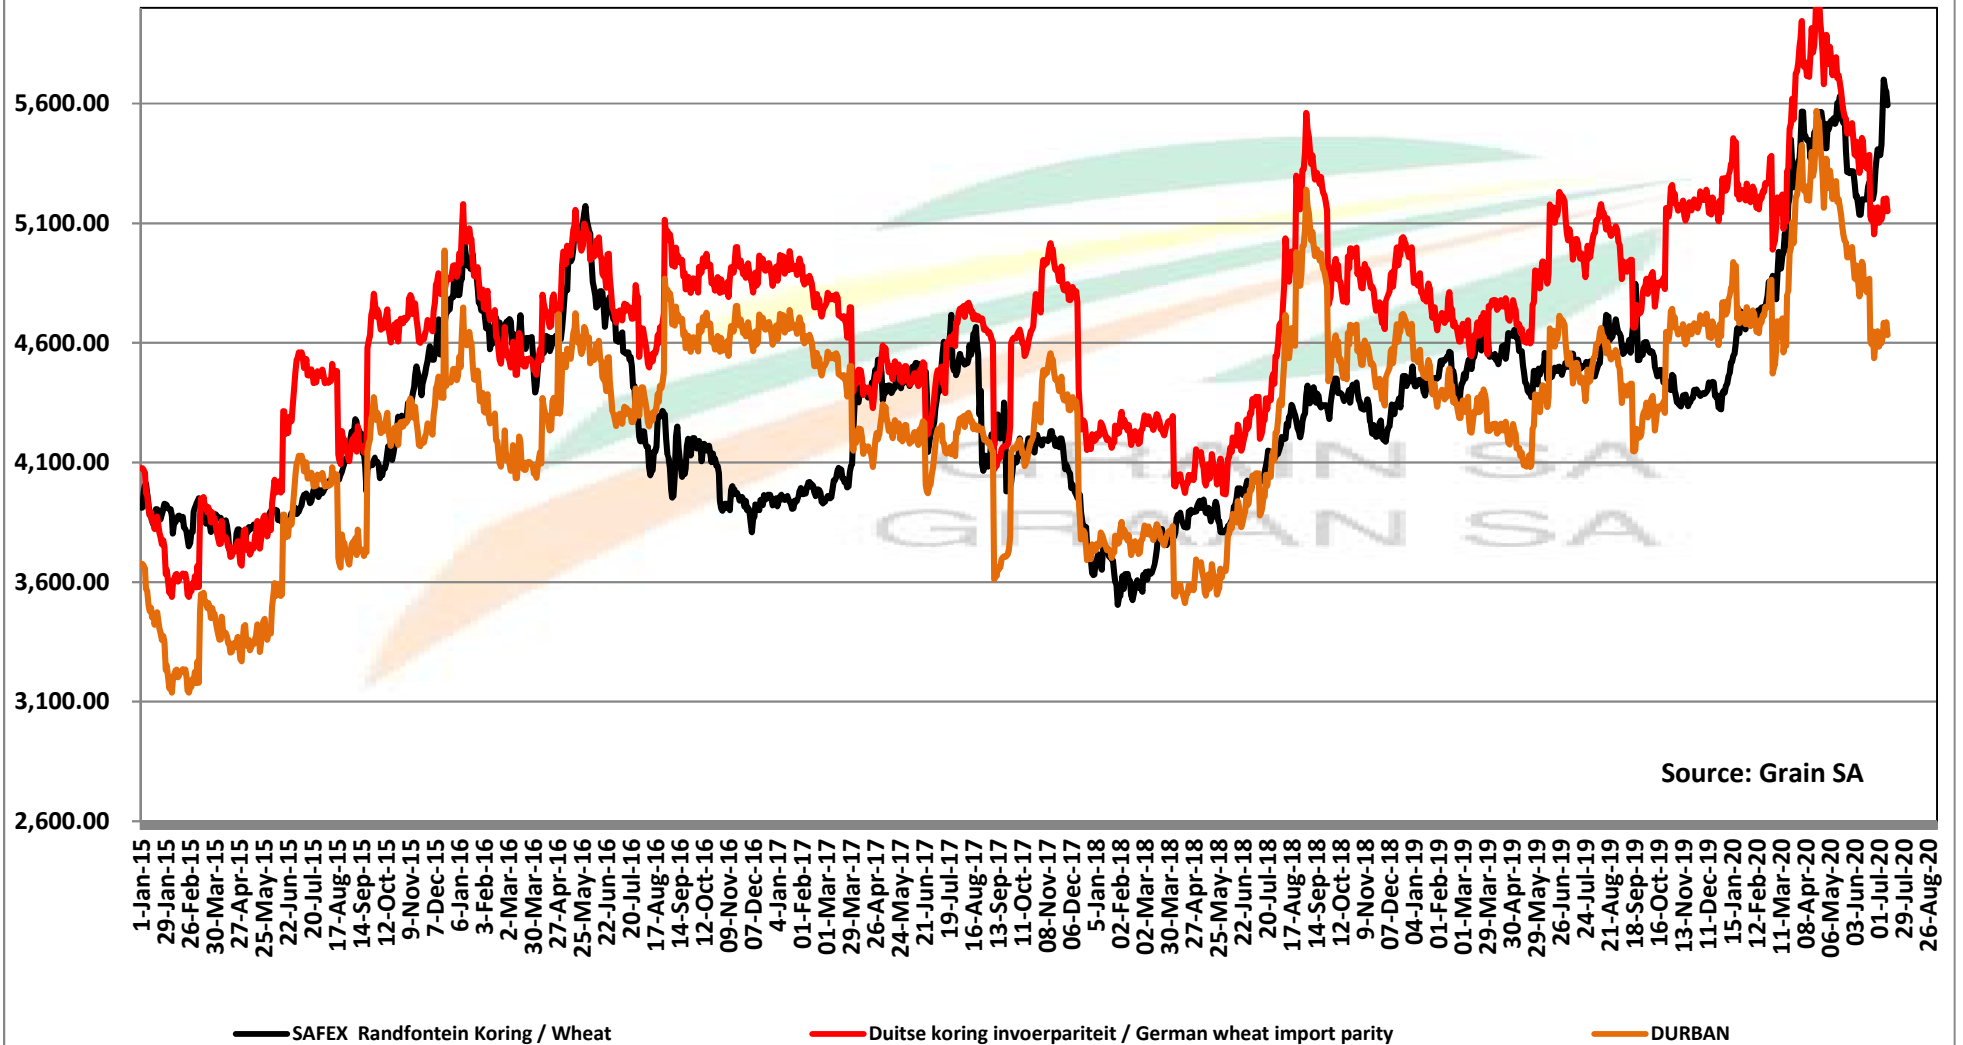

PRICES OF RSA AND GERMAN WHEAT DELIVERED IN RANDFONTEIN

PRYSE VAN RSA EN DUITSTE KORING GELEWER IN RANDFONTEIN