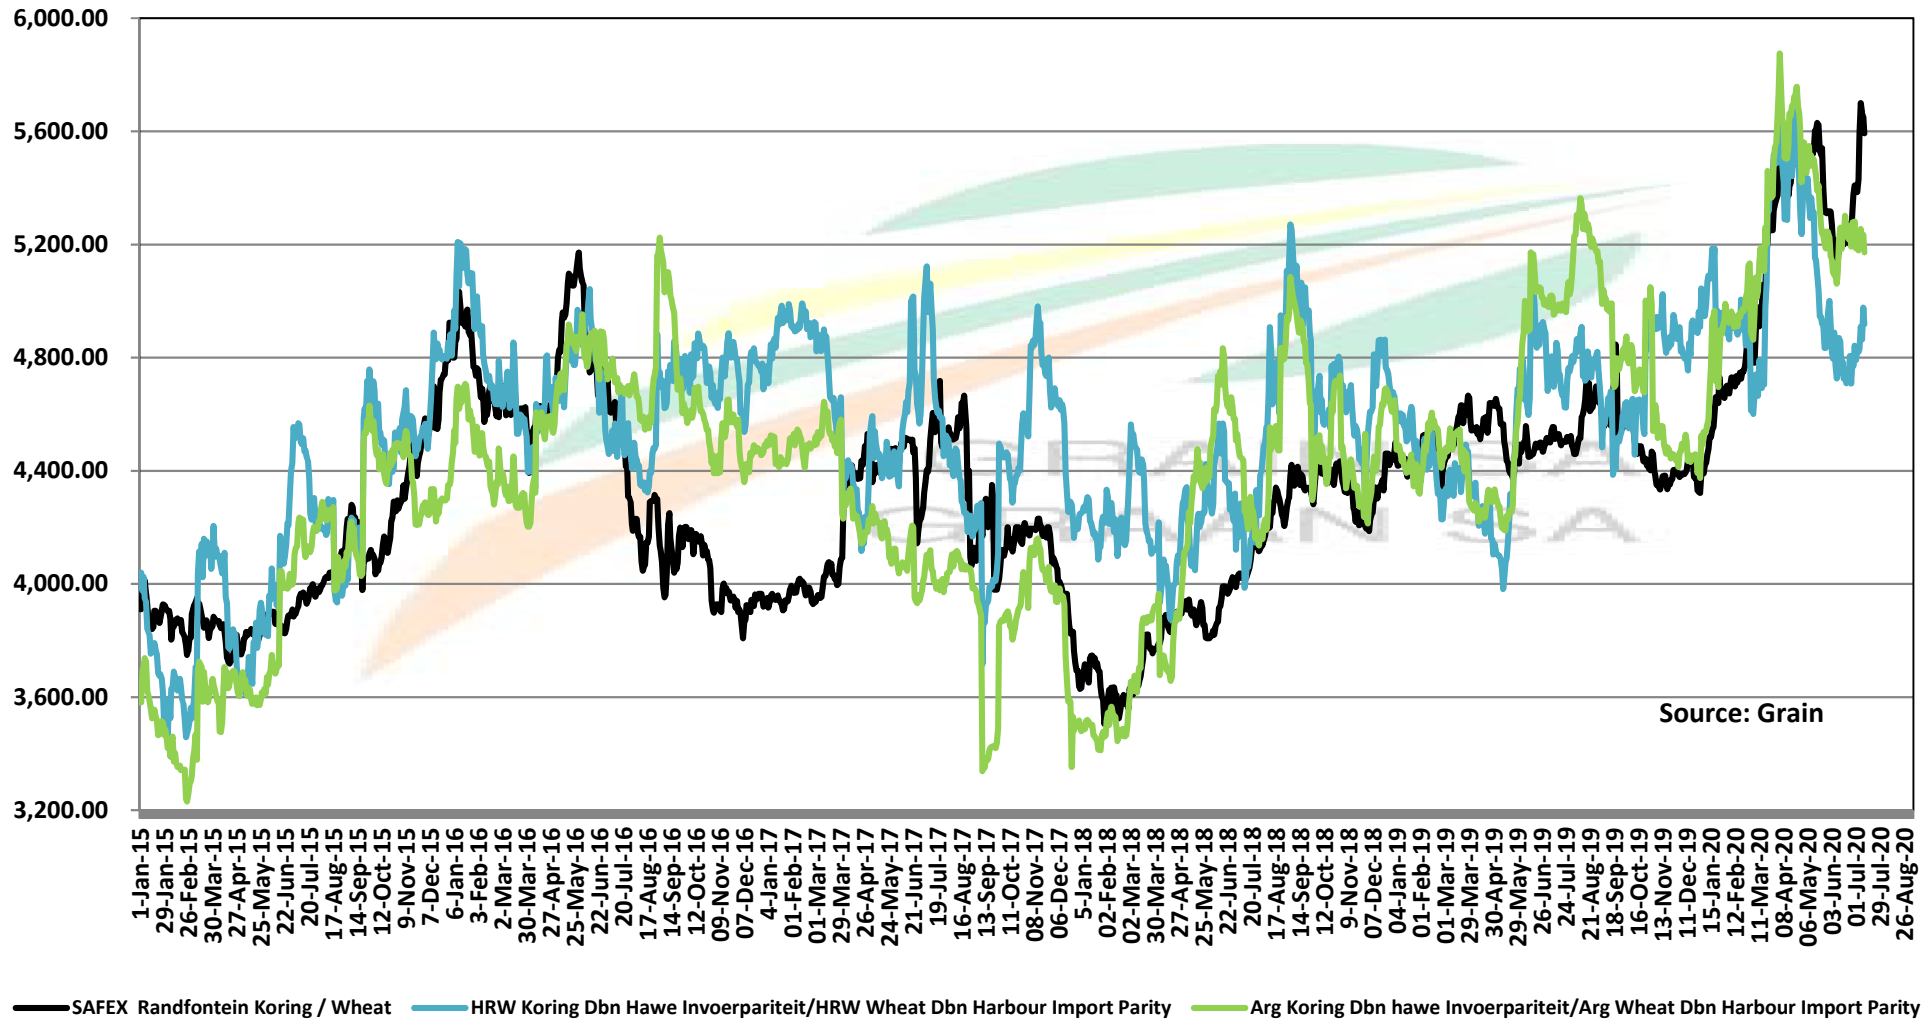

PRICES OF WHEAT DELIVERED IN DURBAN HARBOUR PRYSE VAN KORING VIR LEWERING IN DURBAN HAWE