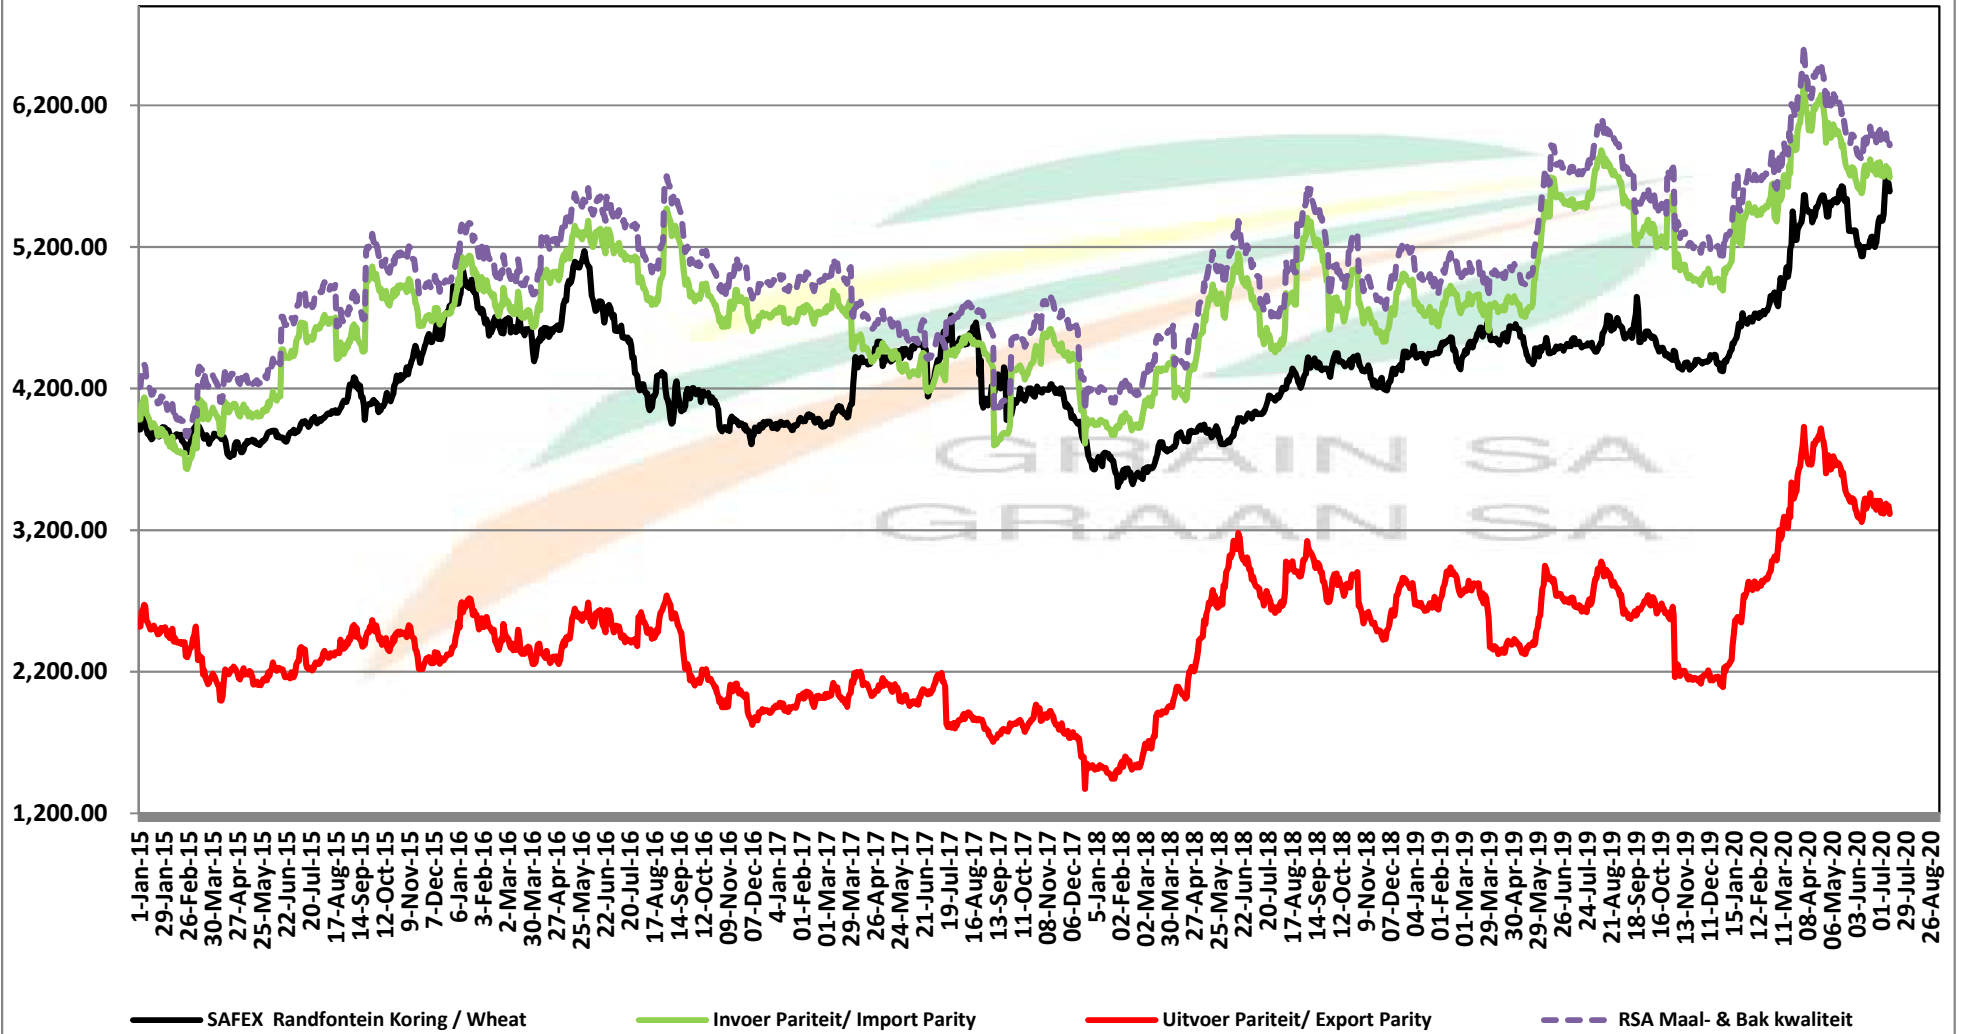

# PRICES OF RSA AND ARGENTINE WHEAT DELIVERED IN RANDFONTEIN

## PRYSE VAN RSA EN ARGENTYNSE KORING GELEWER IN RANDFONTEIN

Source: Grain SA