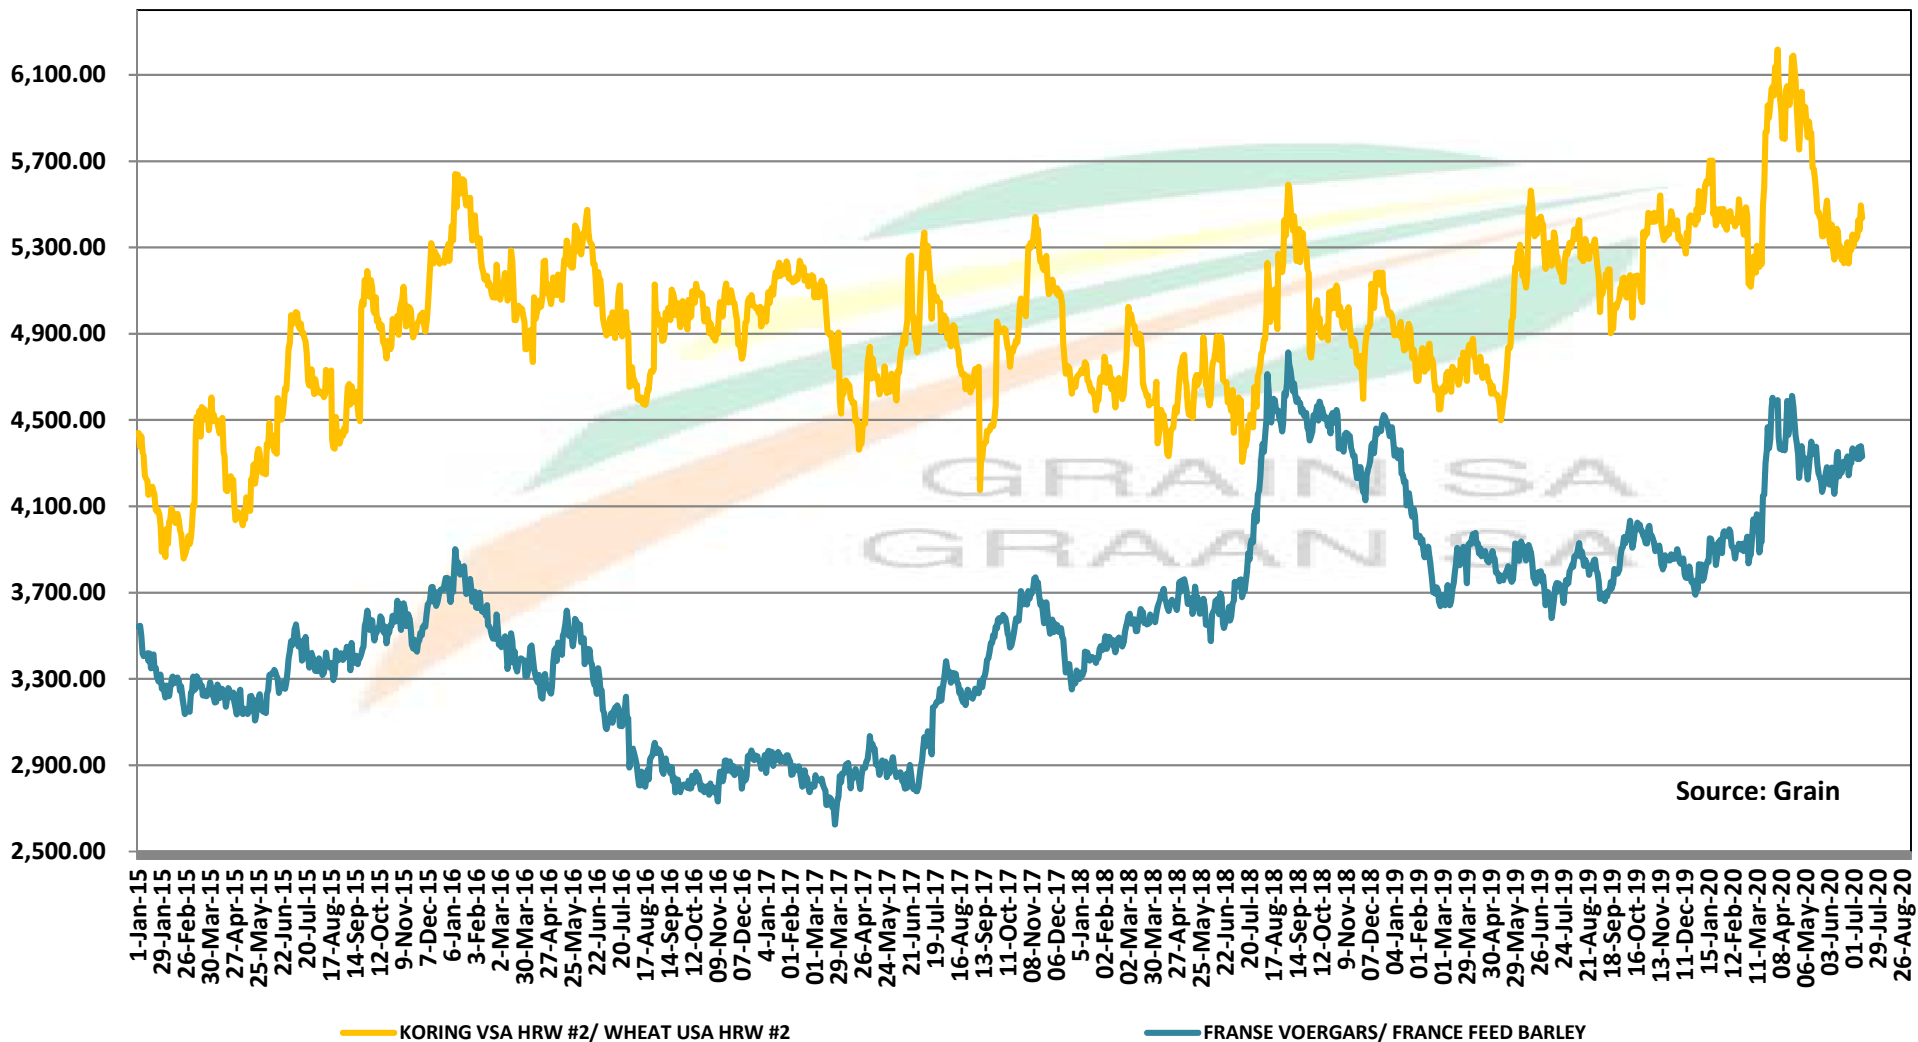

IMPORT PARITY OF USA HRW AND FRANCE FEED BARLEY

INVOERPARITEIT VAN VSA HRW KORING EN FRANSE VOERGARS

Source: Grain