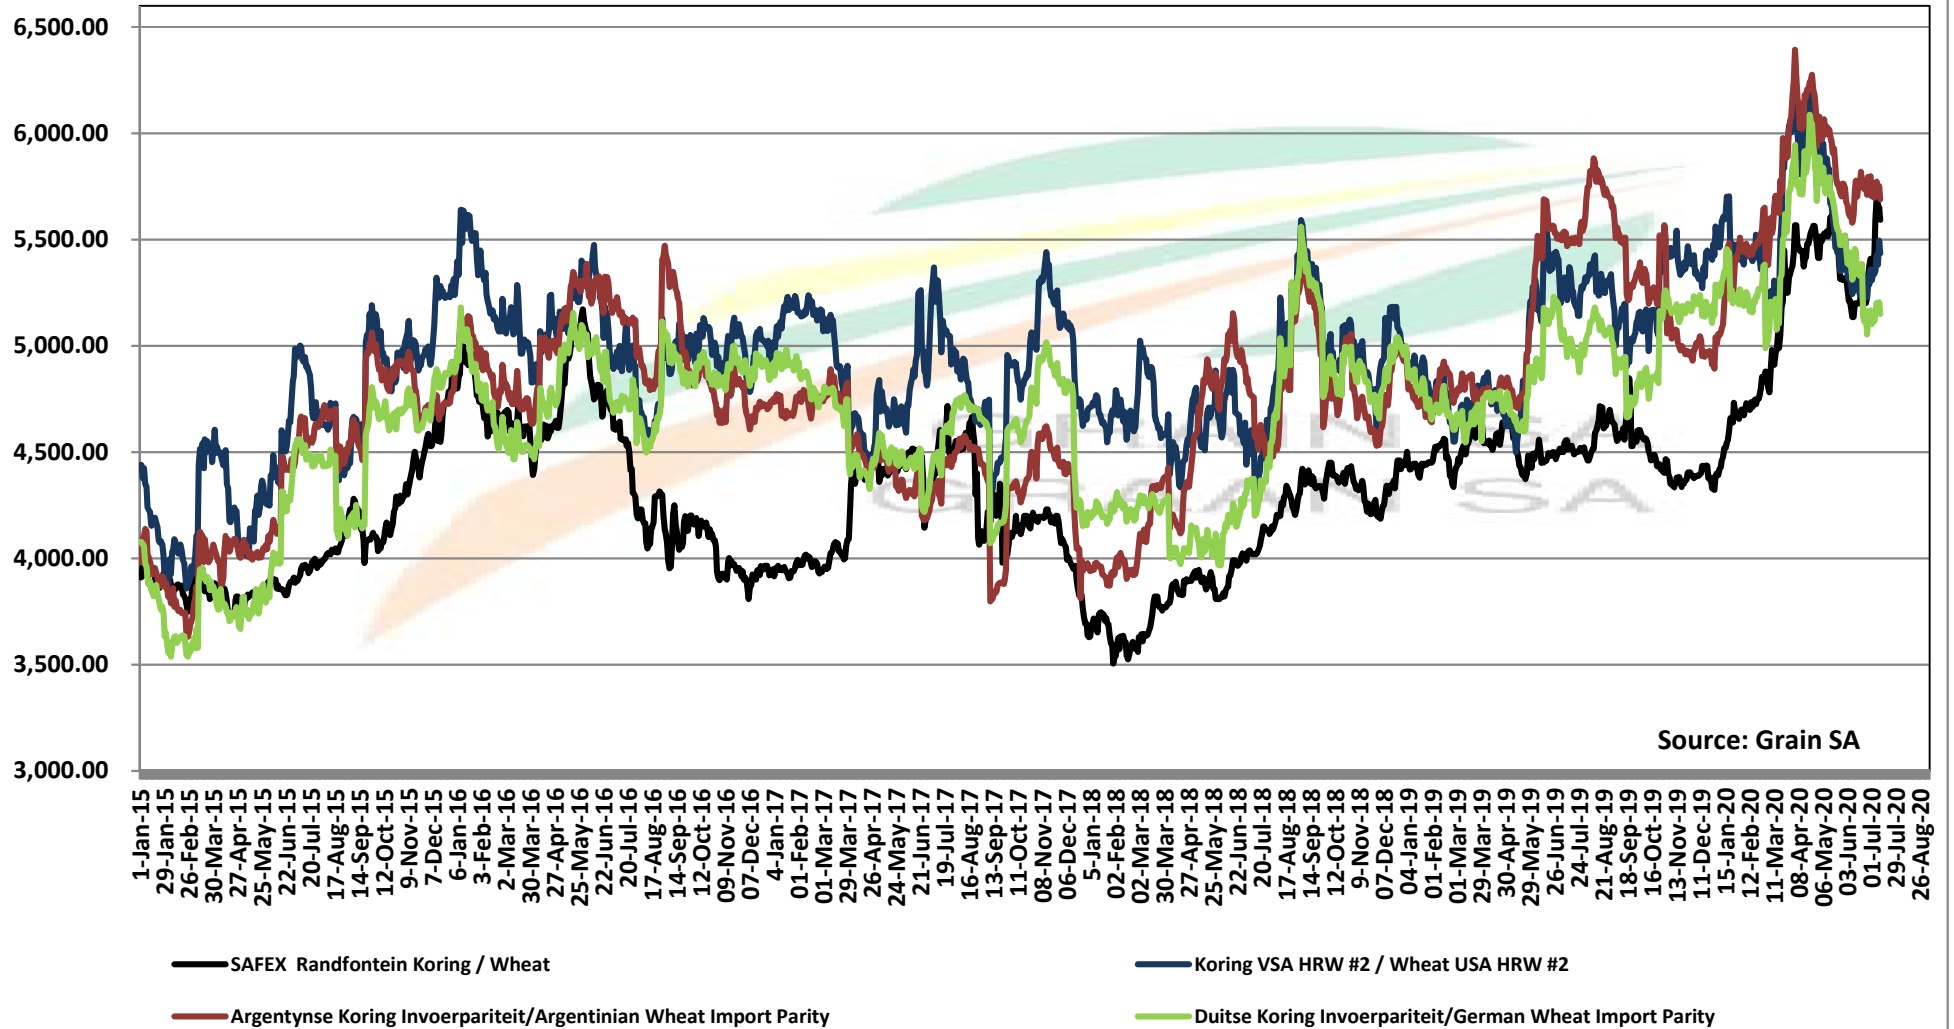

PRICES OF WHEAT DELIVERED IN RANDFONTEIN PRYSE VAN KORING GELEWER IN RANDFONTEIN