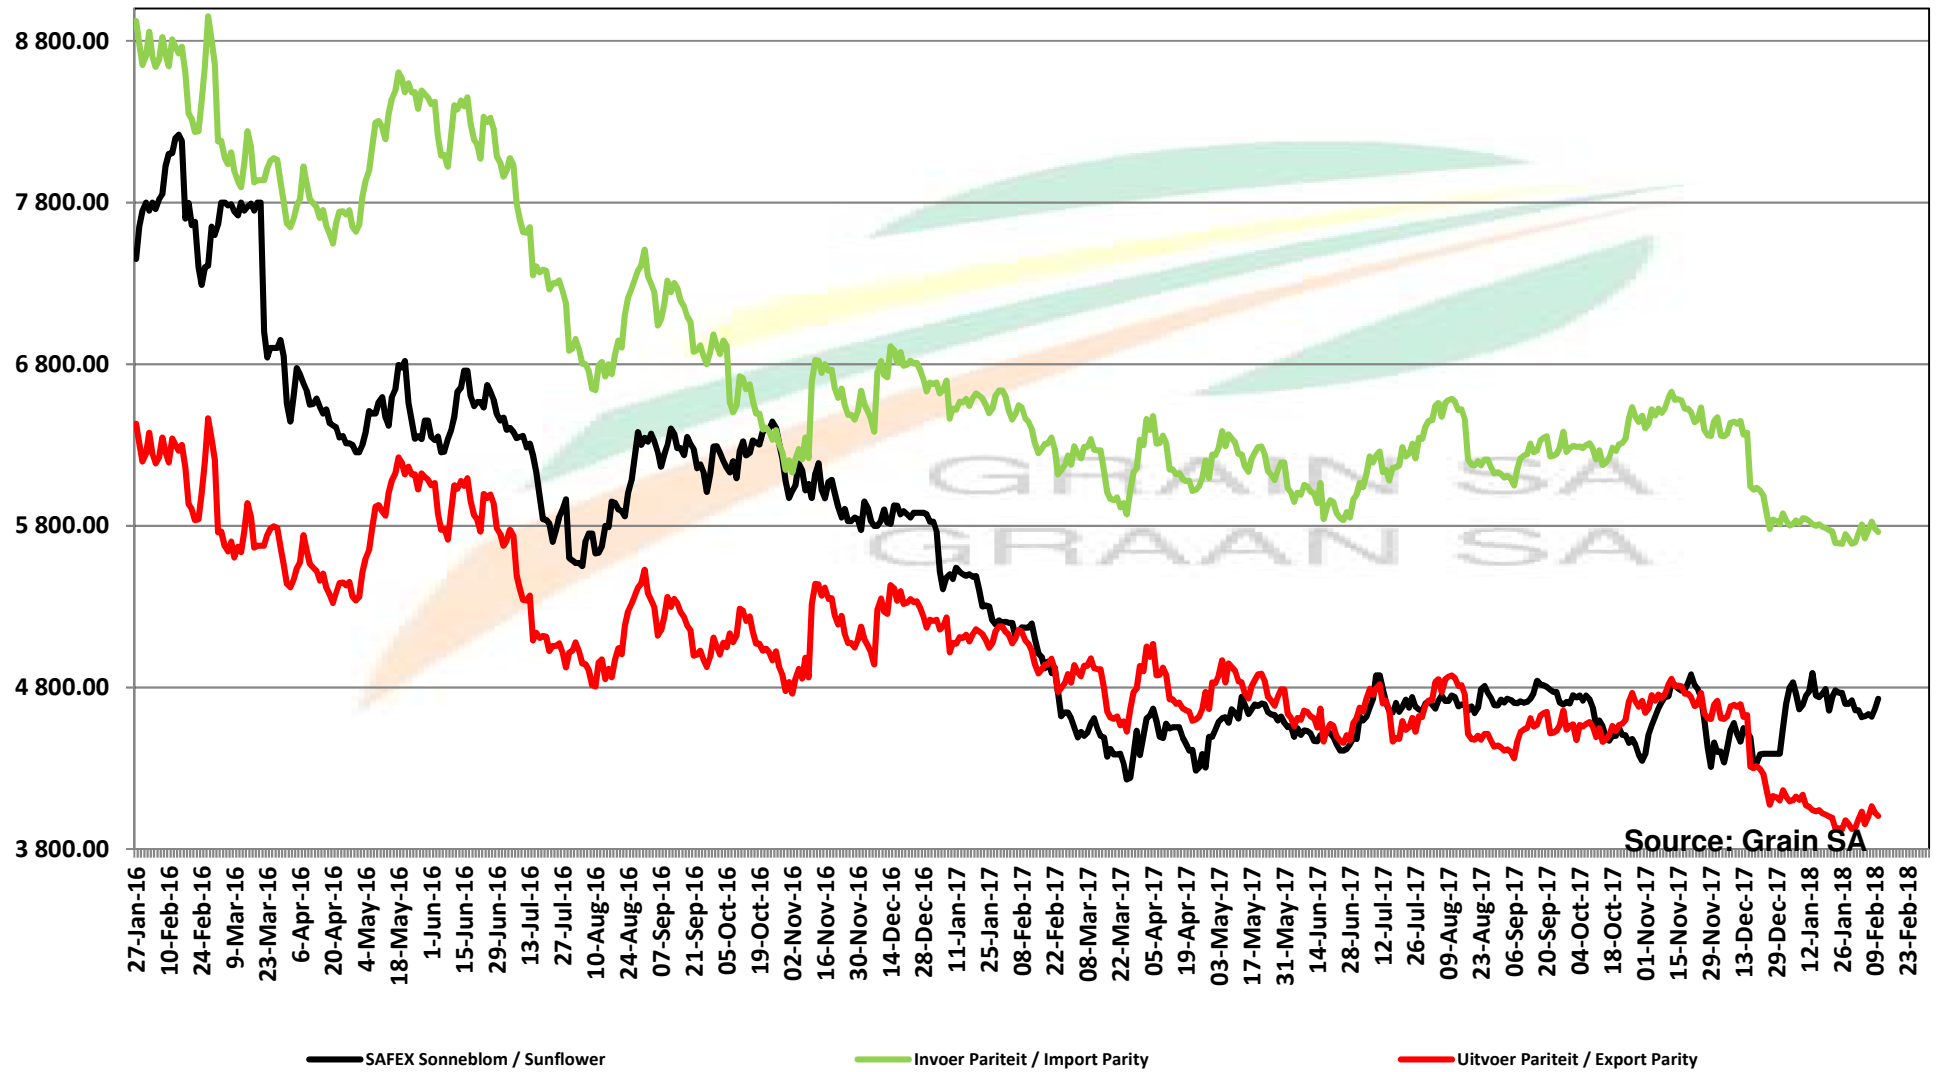

PRICES OF EU SUNFLOWER SEED DELIVERED IN RANDFONTEIN PRYSE VAN EU SONNEBLOMSAAD GELEWER IN RANDFONTEIN

Source: Grain SA