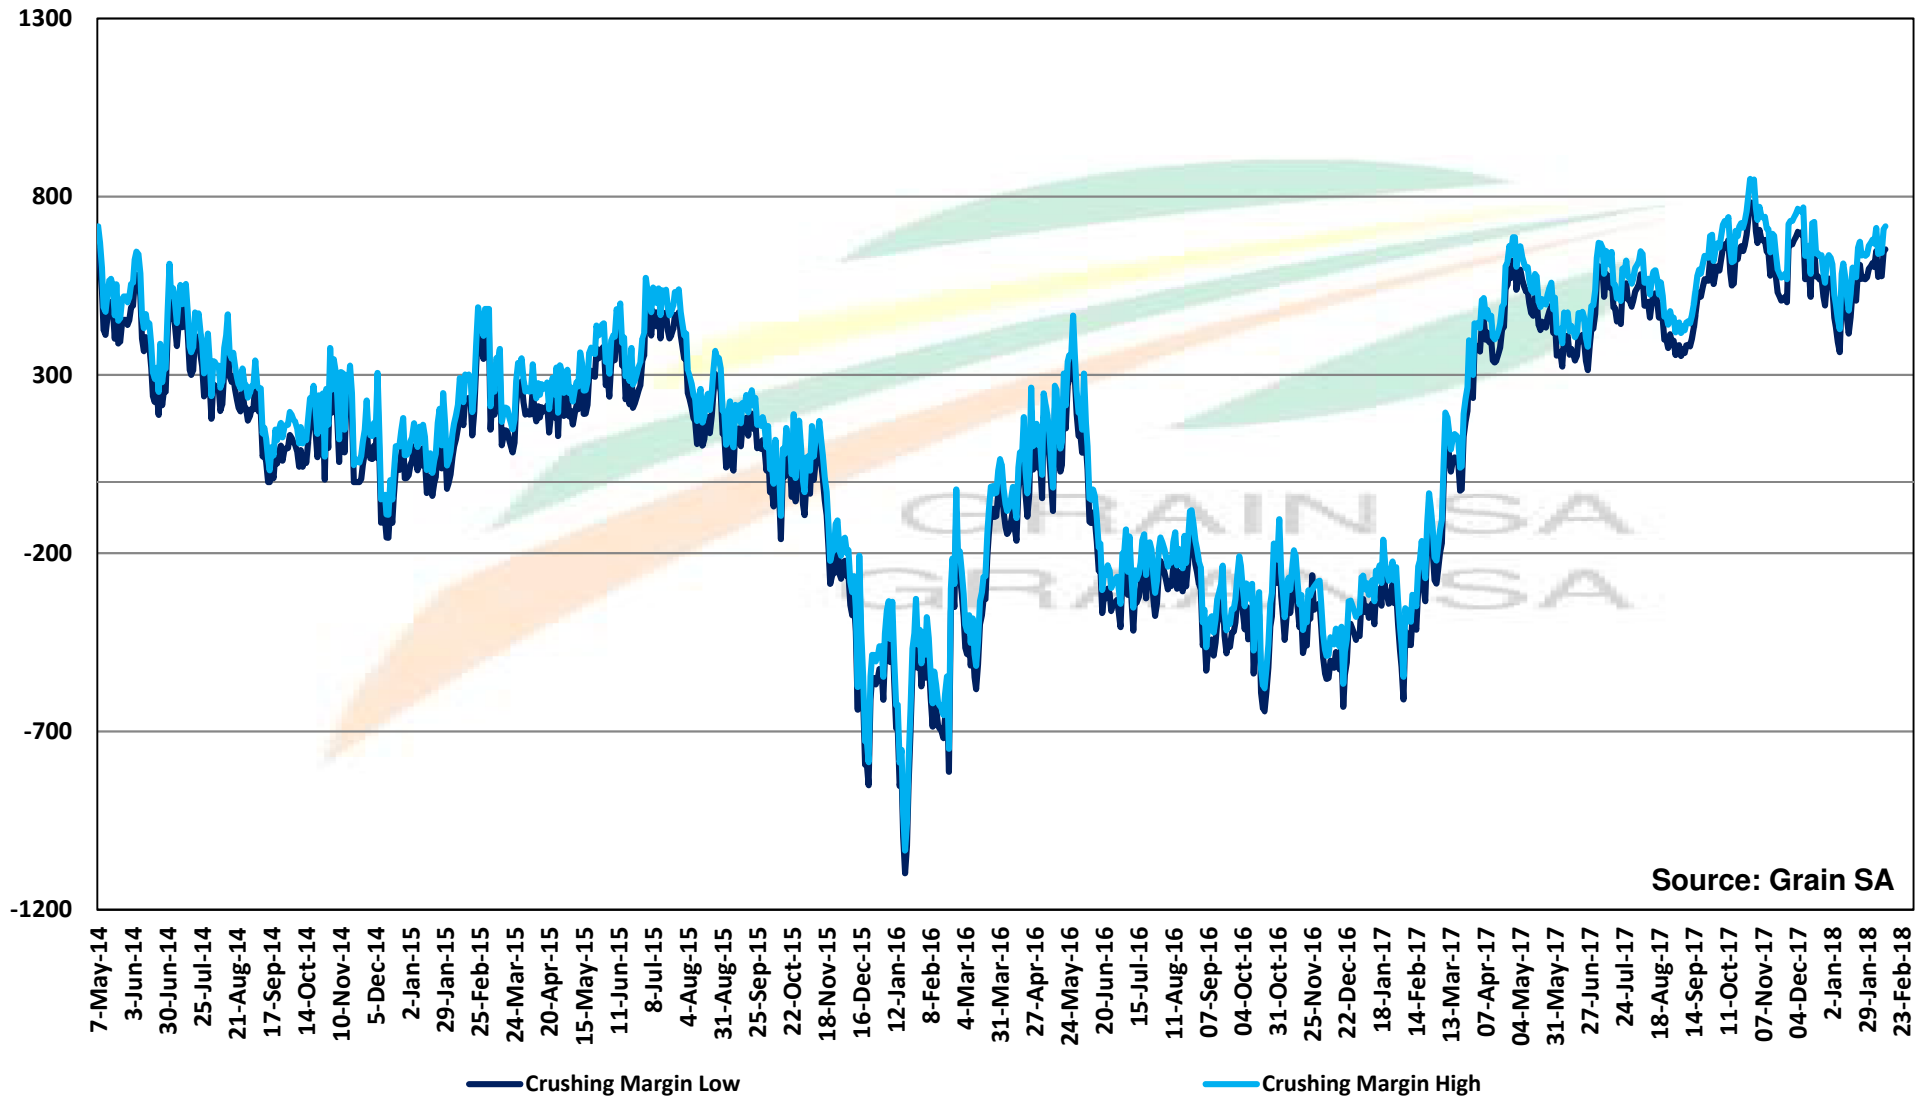

PRICES OF SOYBEAN CRUSHING MARGIN PRYSE VAN SOJABOON PERSMARGE