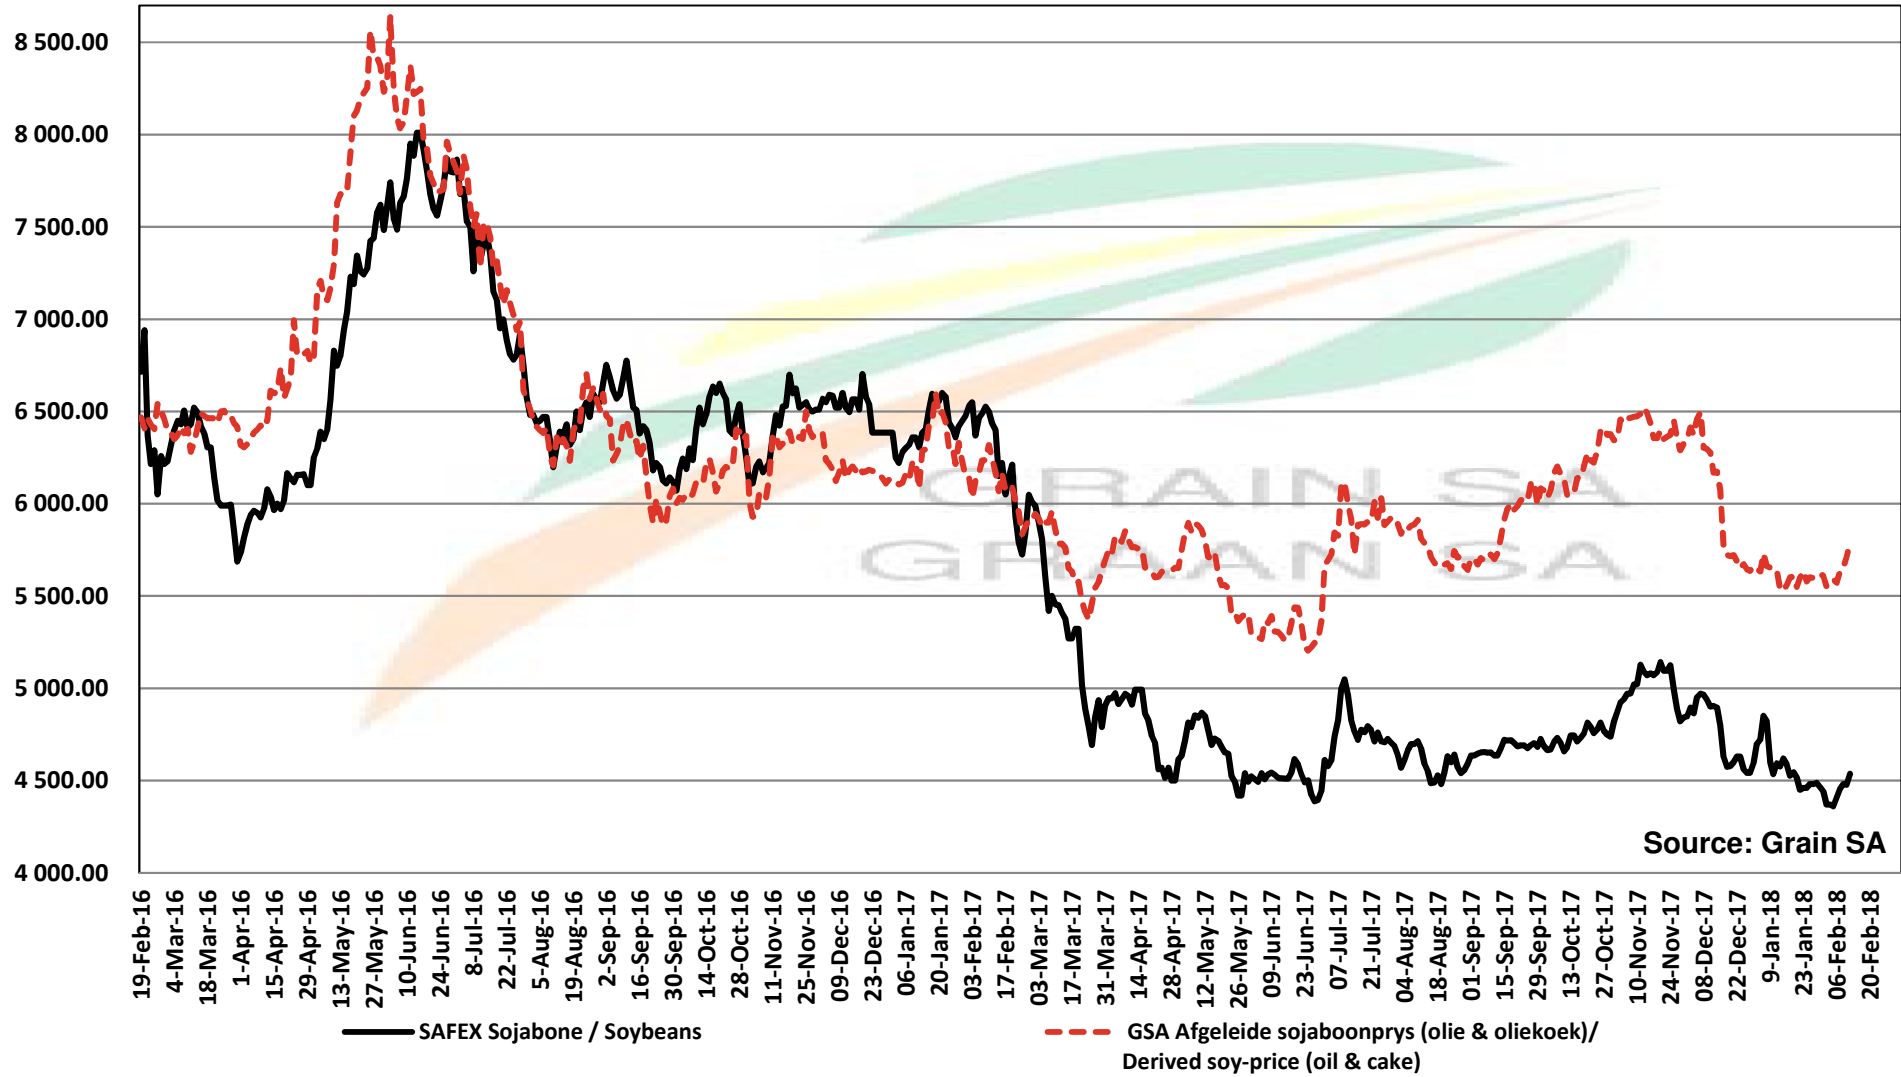

PRICES OF DERIVED SOYBEAN DELIVERED IN RANDFONTEIN PRYSE VAN AFGELEIDE SOJABONE GELEWER IN RANDFONTEIN