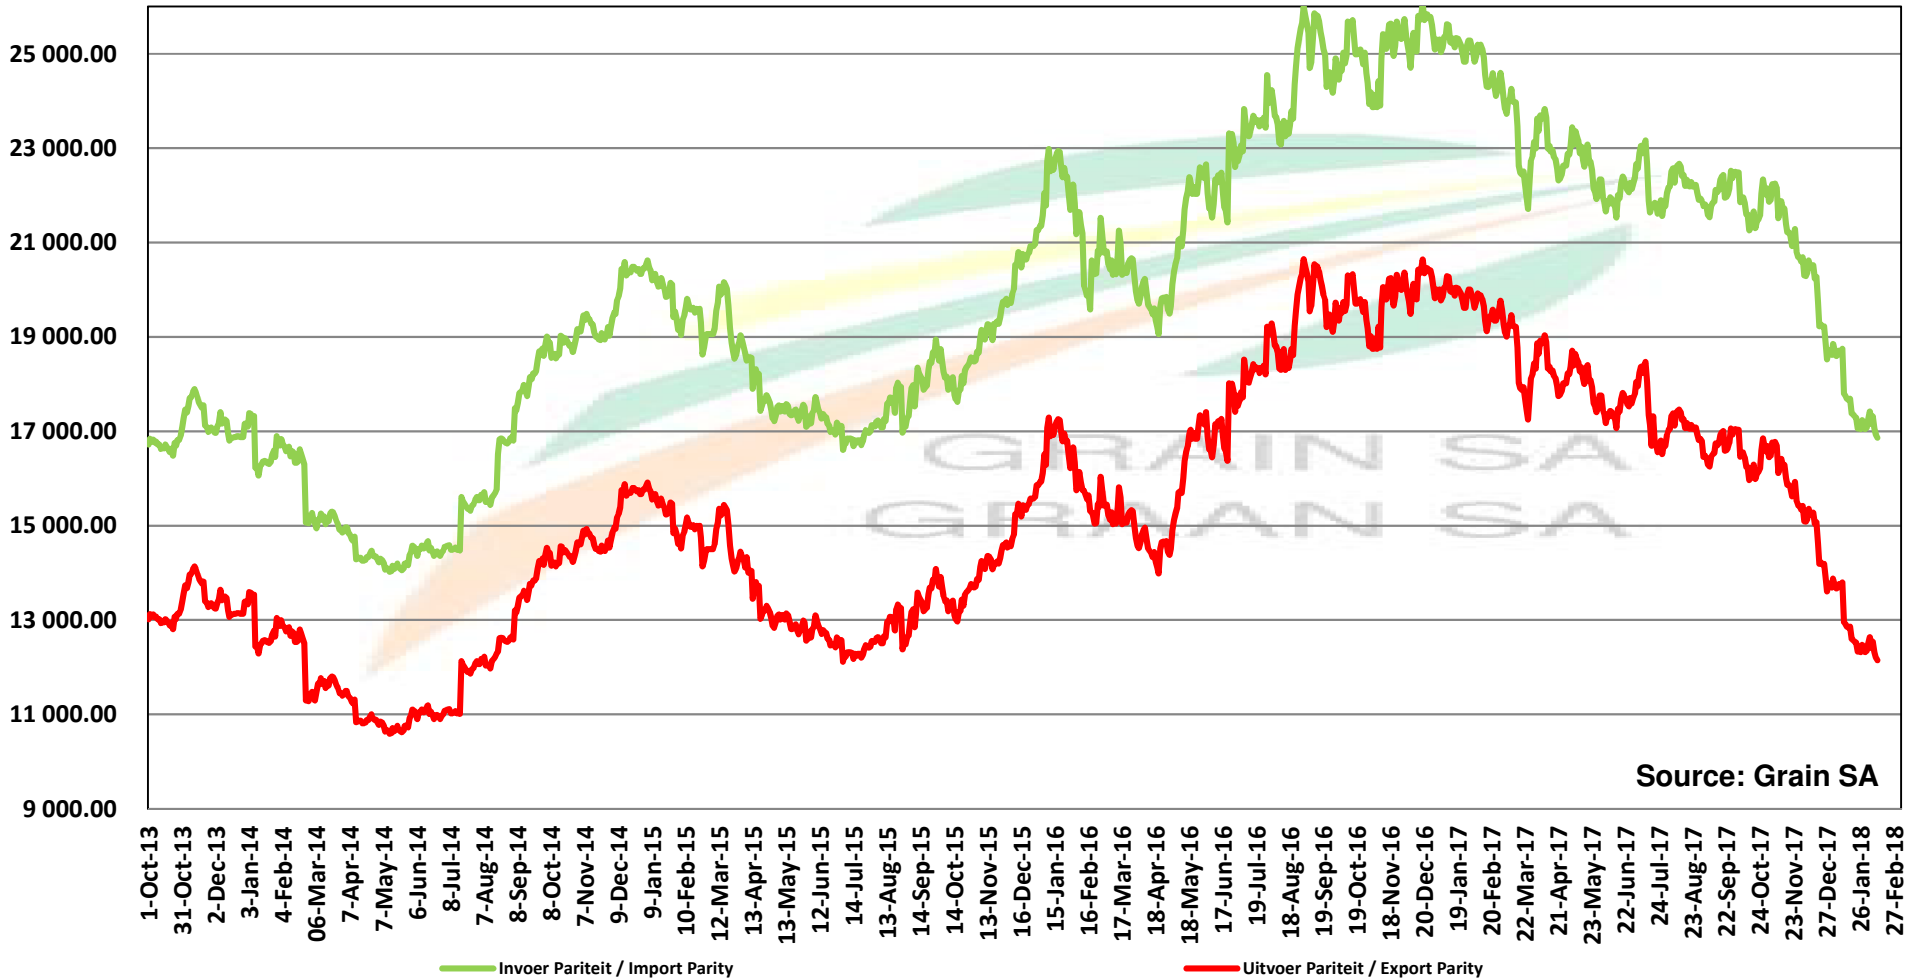

**PRICES OF PROCESSED AND GRADED ARGENTINEAN CHOICE GRADE GROUNDNUTS (40/50)
(RANDFONTEIN)**

**PRYSE VAN UITGEDOP EN GESORTEERDE ARGENTYNSE KEURGRAADGRONDBONE MET 'N
PITGROOTTE VAN 40/50 (RANDFONTEIN)**

Source: Grain SA