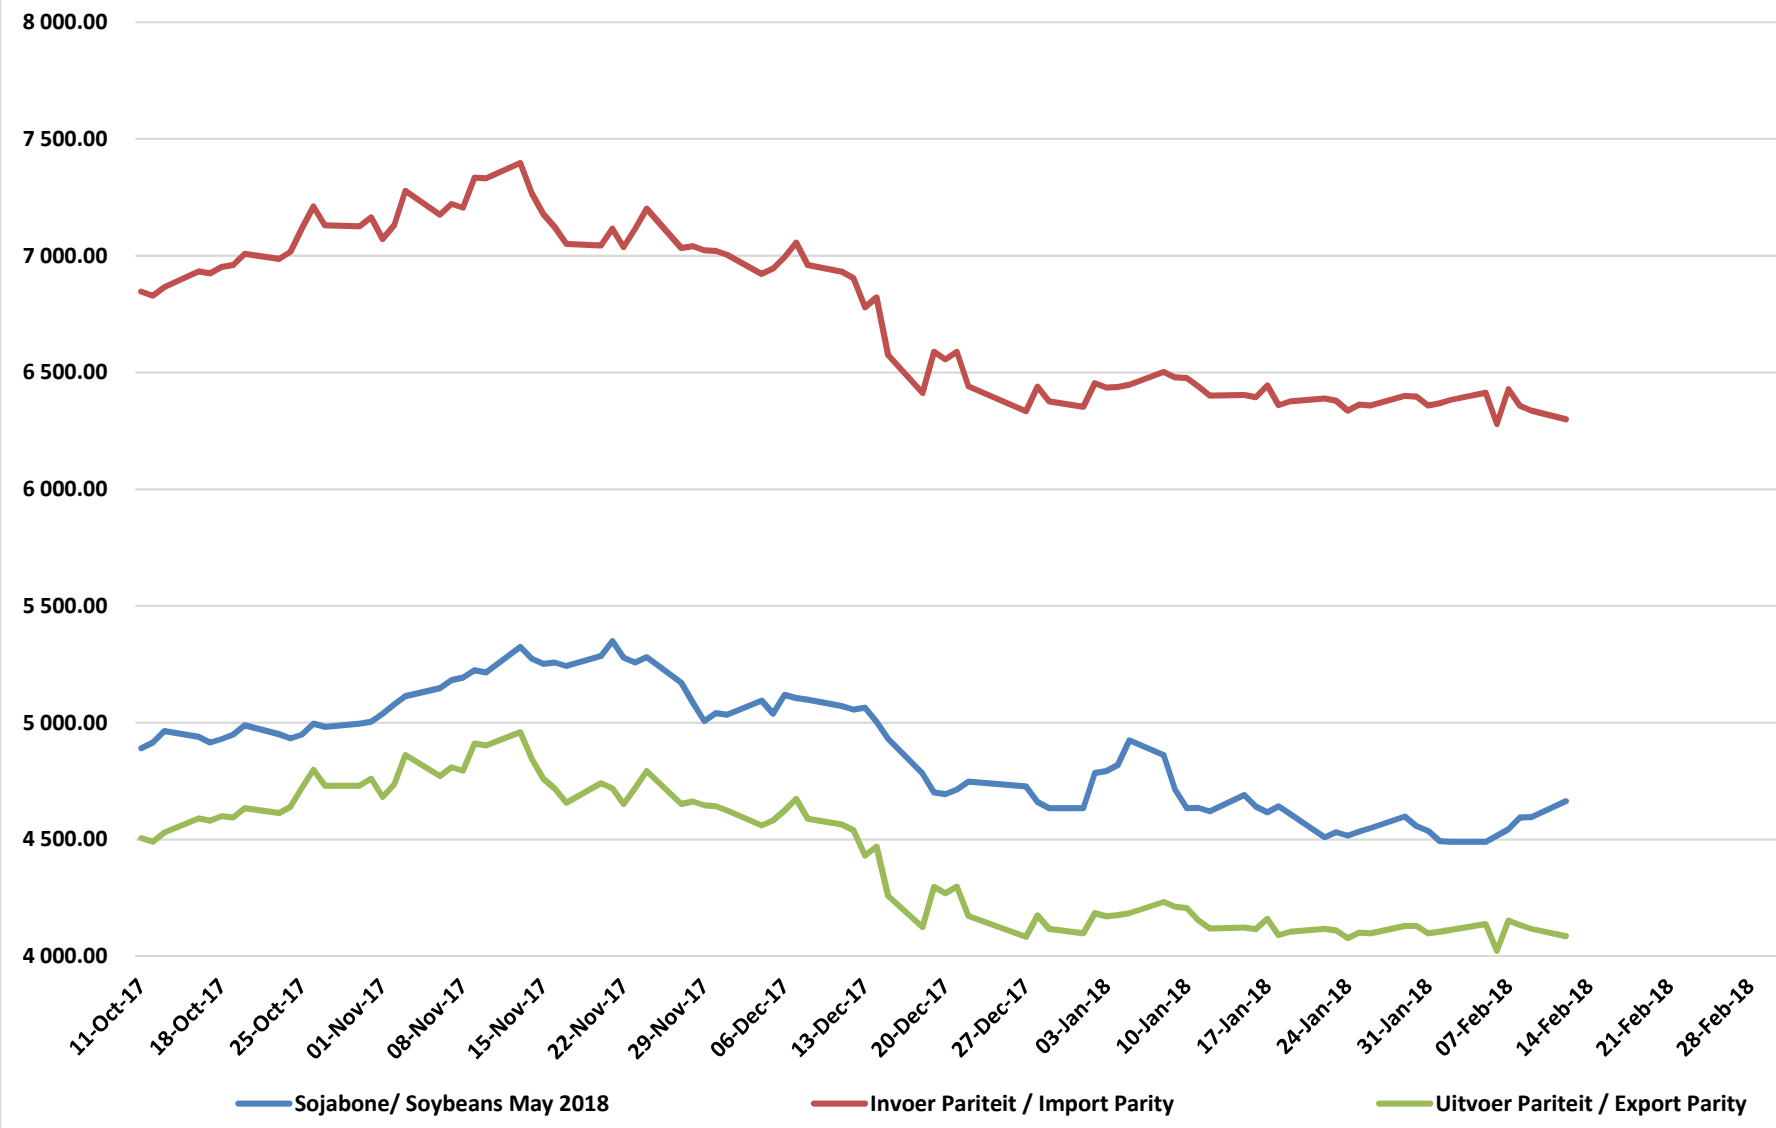

PRICES OF SOYBEAN SEED DELIVERED IN RANDFONTEIN May 2018
PRYSE VAN SOJABOONSAAD GELEWER IN RANDFONTEIN Mei 2018