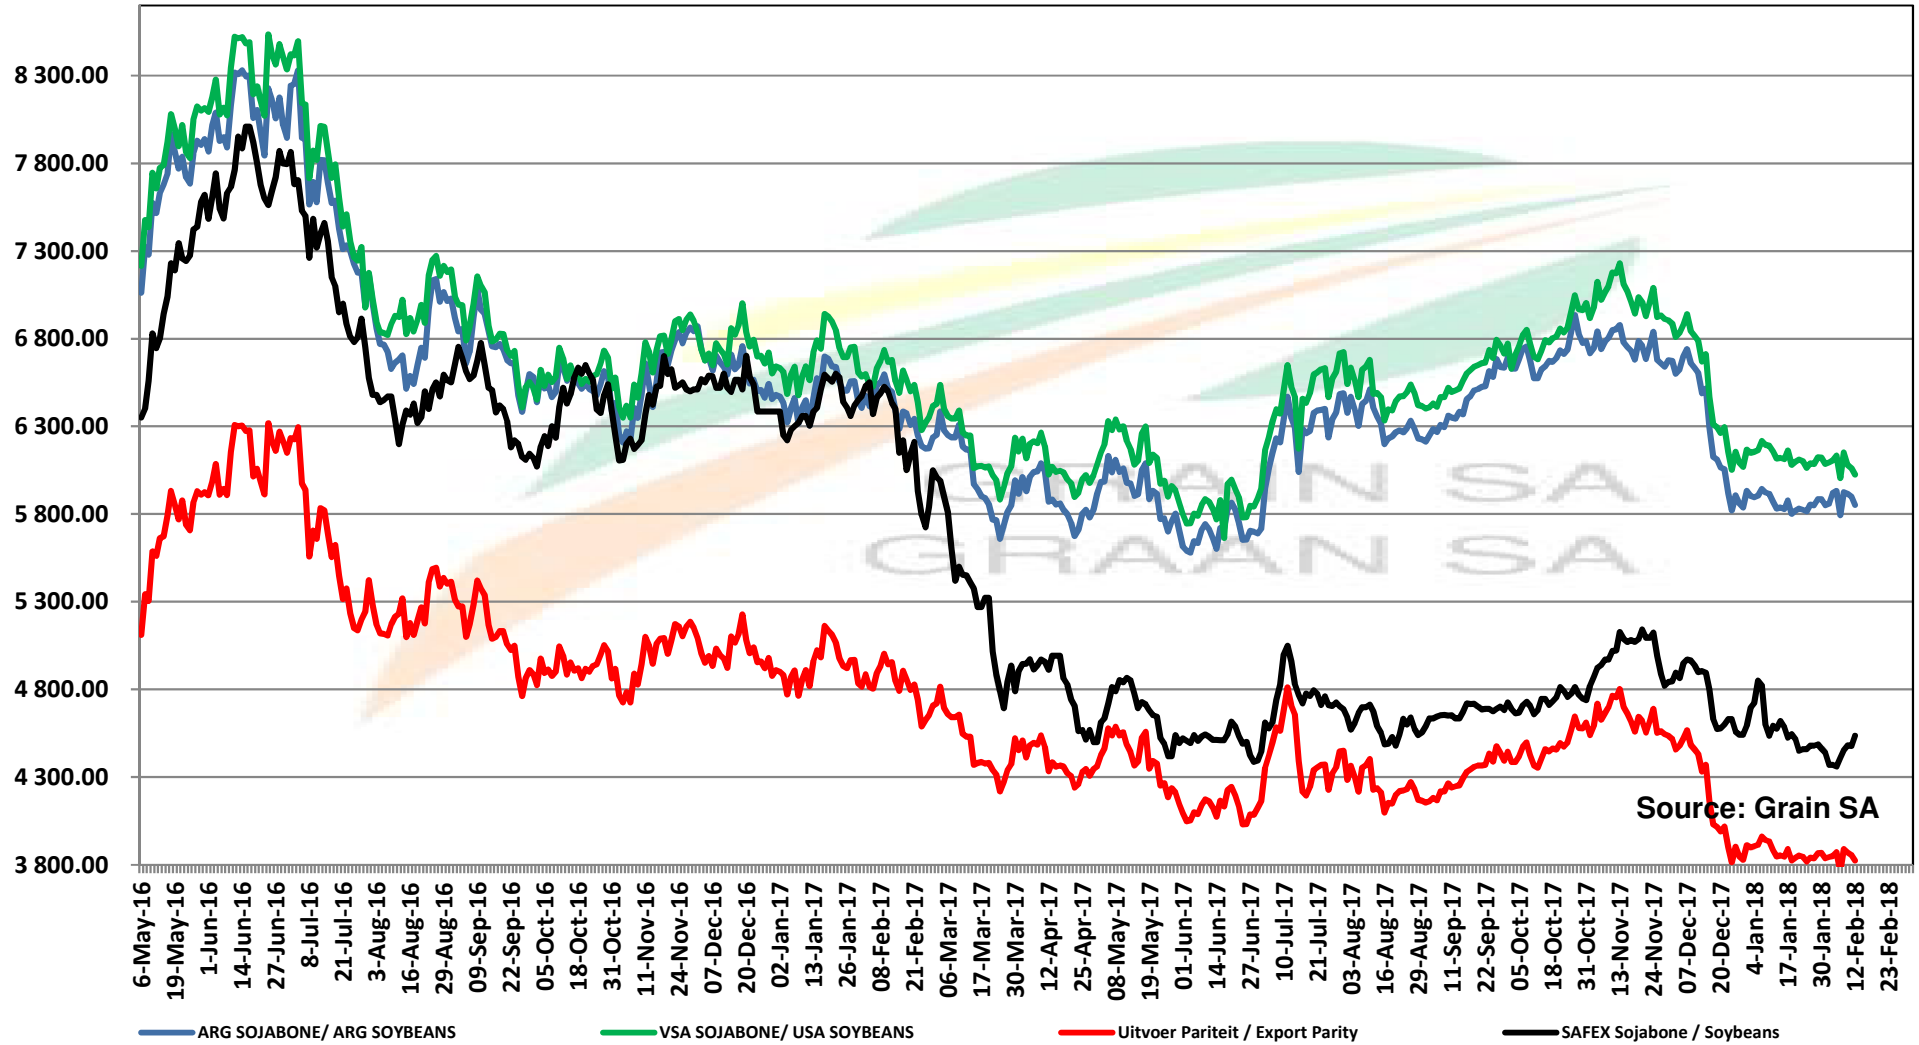

PRICES OF ARGENTINIAN SOYBEAN SEED DELIVERED IN RANDFONTEIN

PRYSE VAN ARGENTYNSE SOJABOONSAAD GELEWER IN RANDFONTEIN