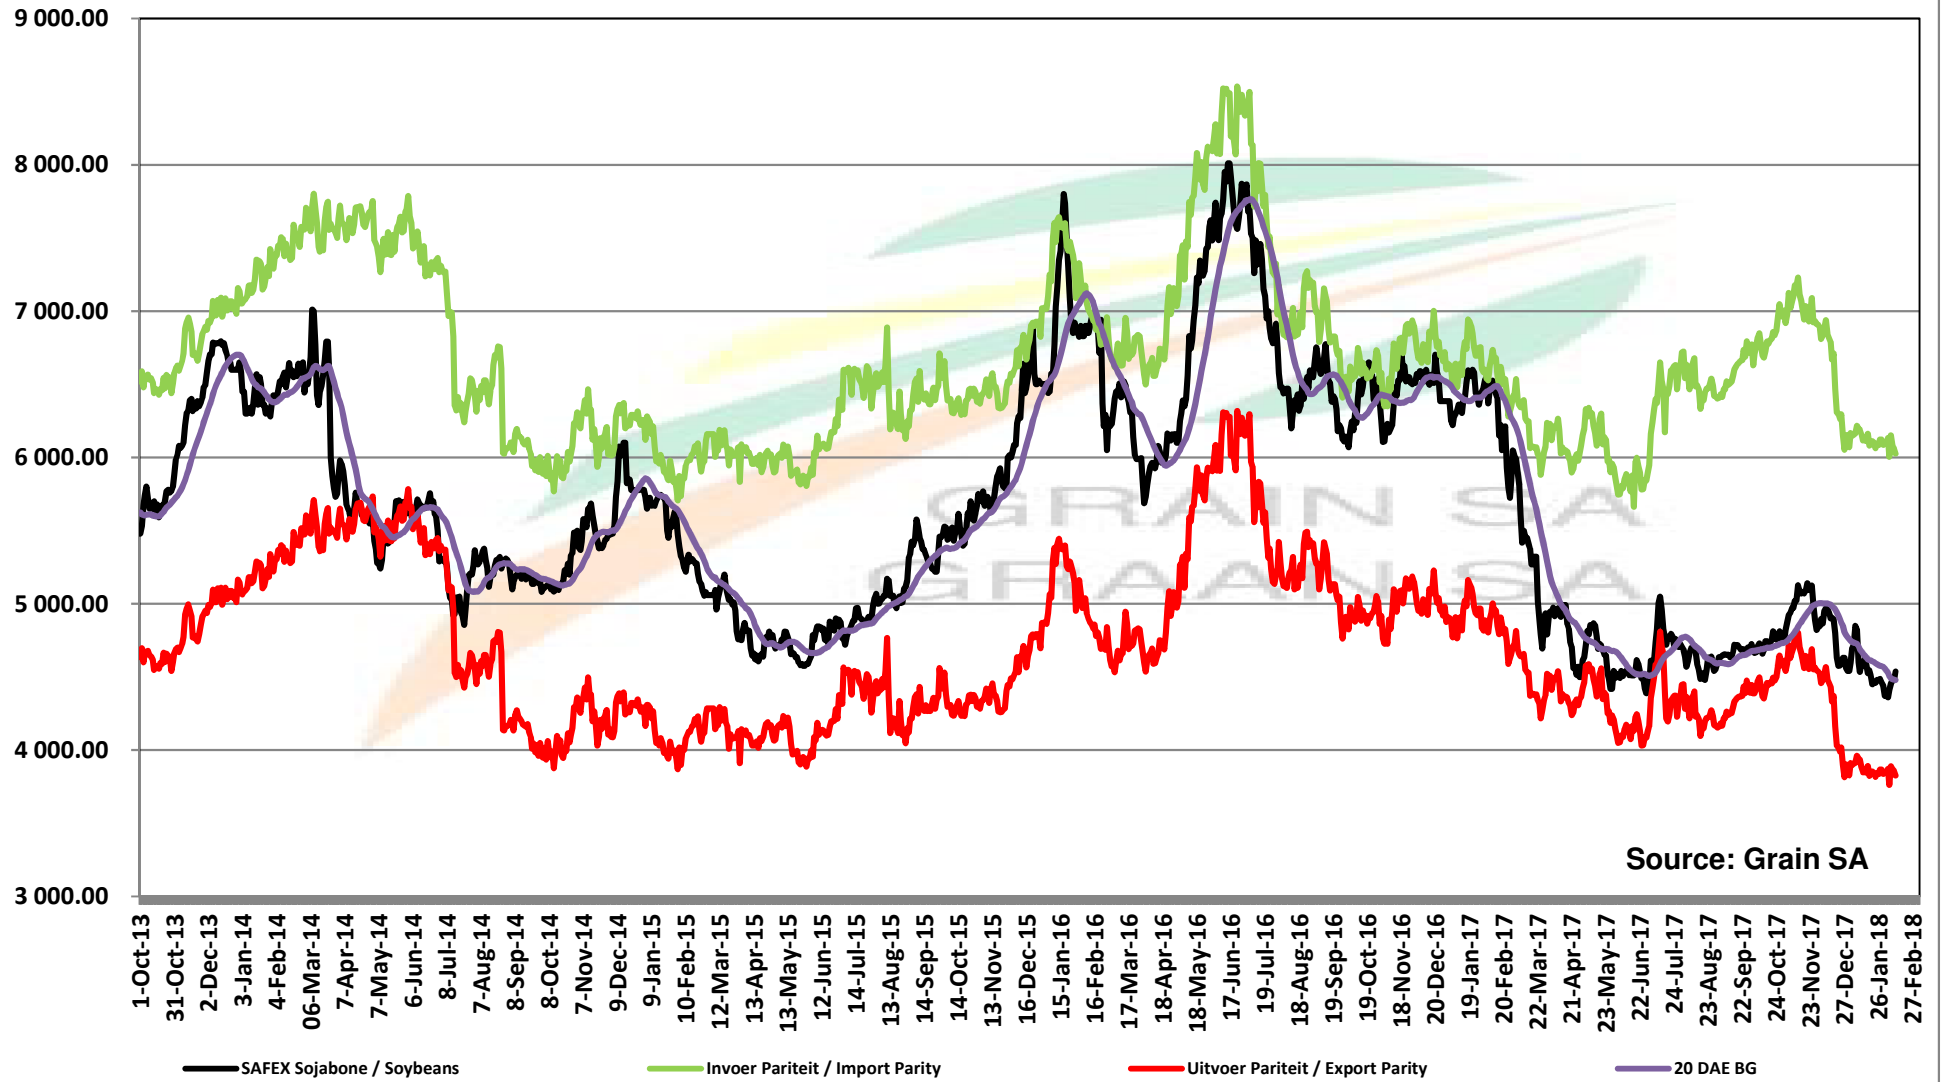

PRICES OF SOYBEAN SEED DELIVERED IN RANDFONTEIN PRYSE VAN SOJABOONSAAD GELEWER IN RANDFONTEIN

Source: Grain SA