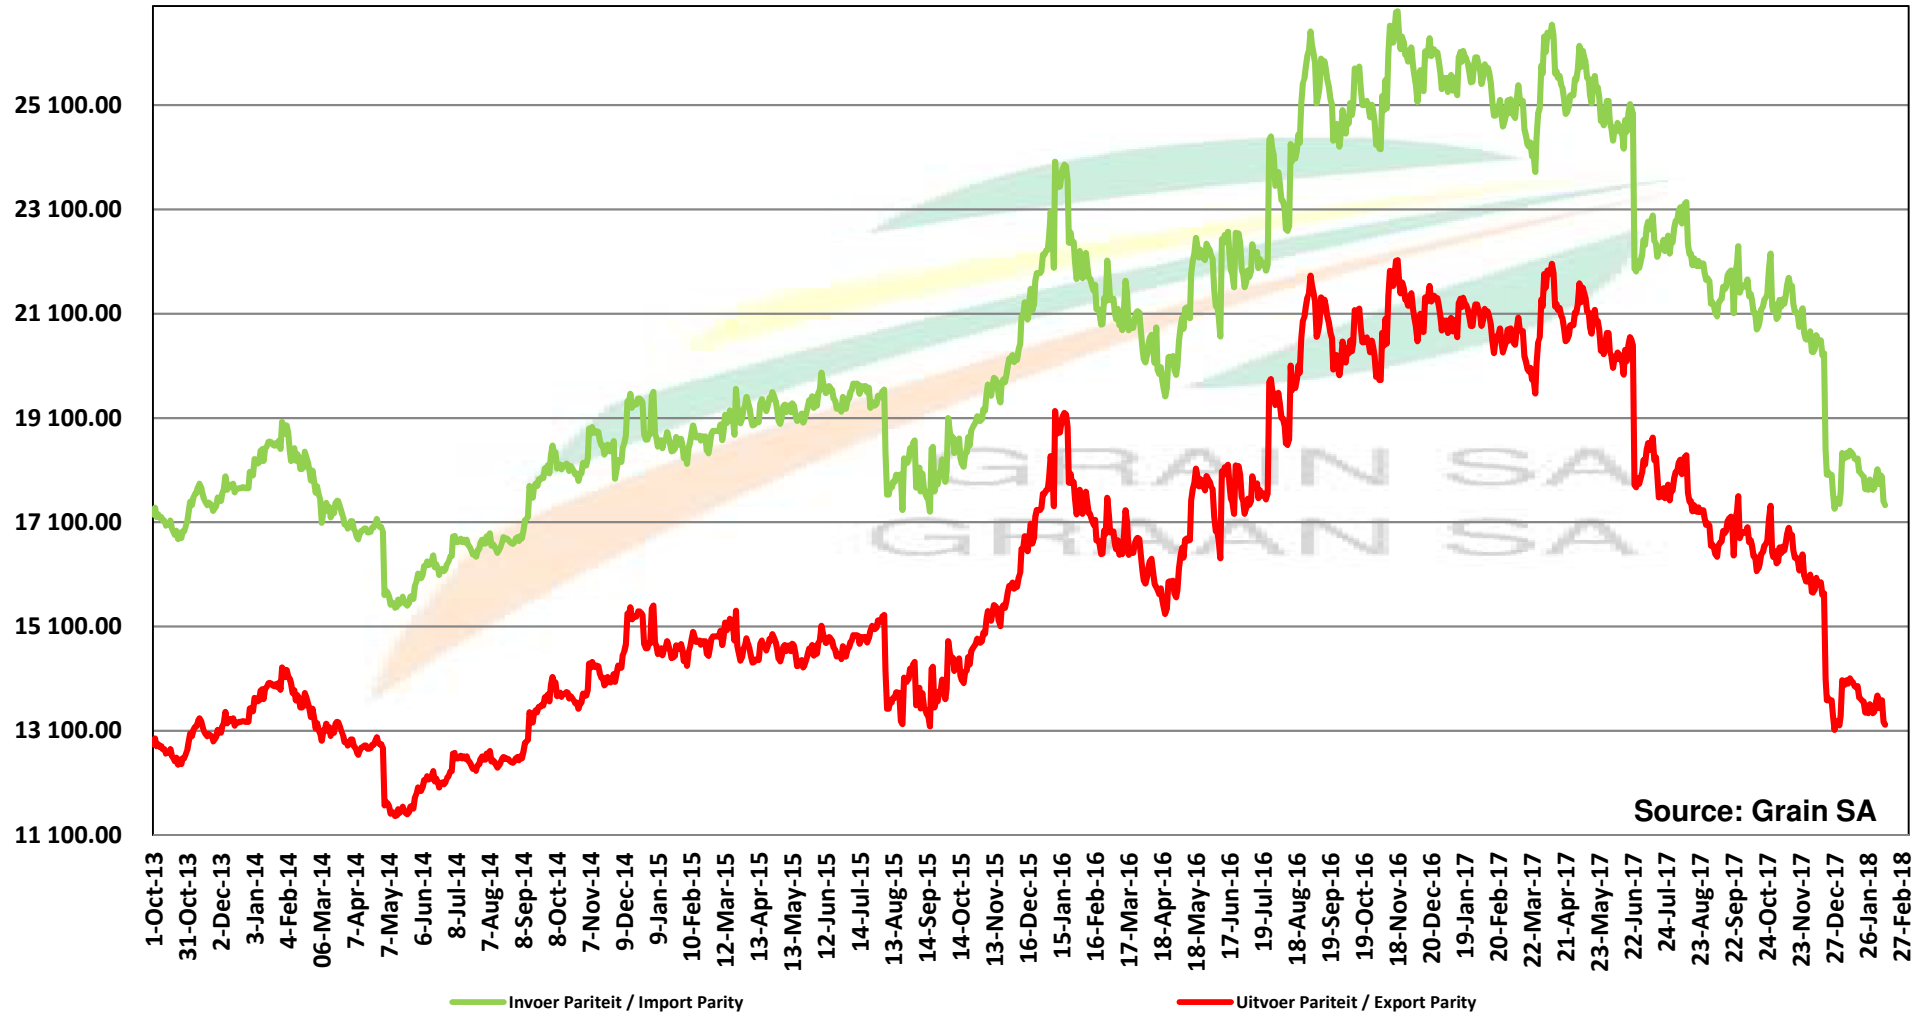

PRICES OF PROCESSED AND GRADED USA CHOICE GRADE GROUNDNUTS (40/50) (RANDFONTEIN)
PRYSE VAN UITGEDOP EN GESORTEERDE VSA KEURGRAAD GRONDBONE MET 'N PITGROOTTE VAN
40/50 pitgrootte (RANDFONTEIN)