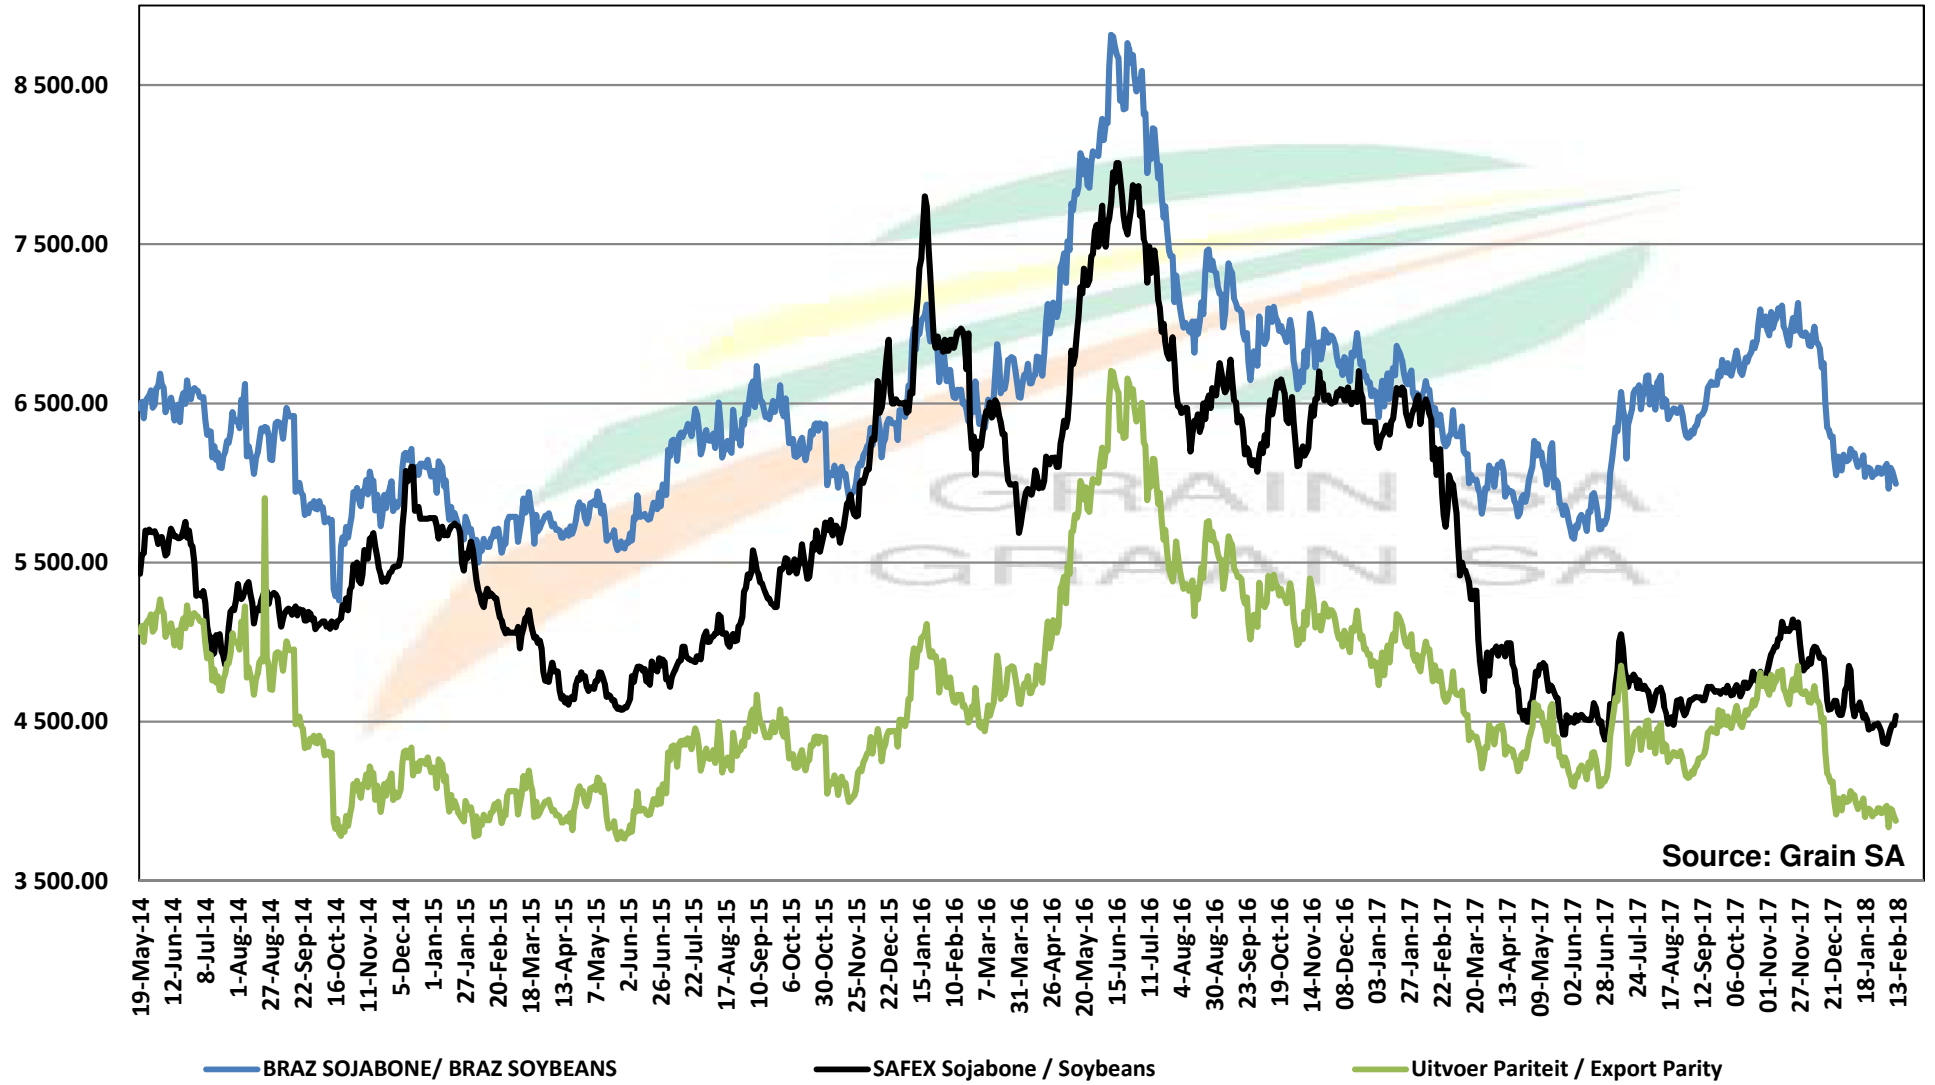

PRICES OF BRAZILIAN SOYBEAN DELIVERED IN RANDFONTEIN PRYSE VAN BRASILIAANSE SOJABONE GELEWER IN RANDFONTEIN

Source: Grain SA