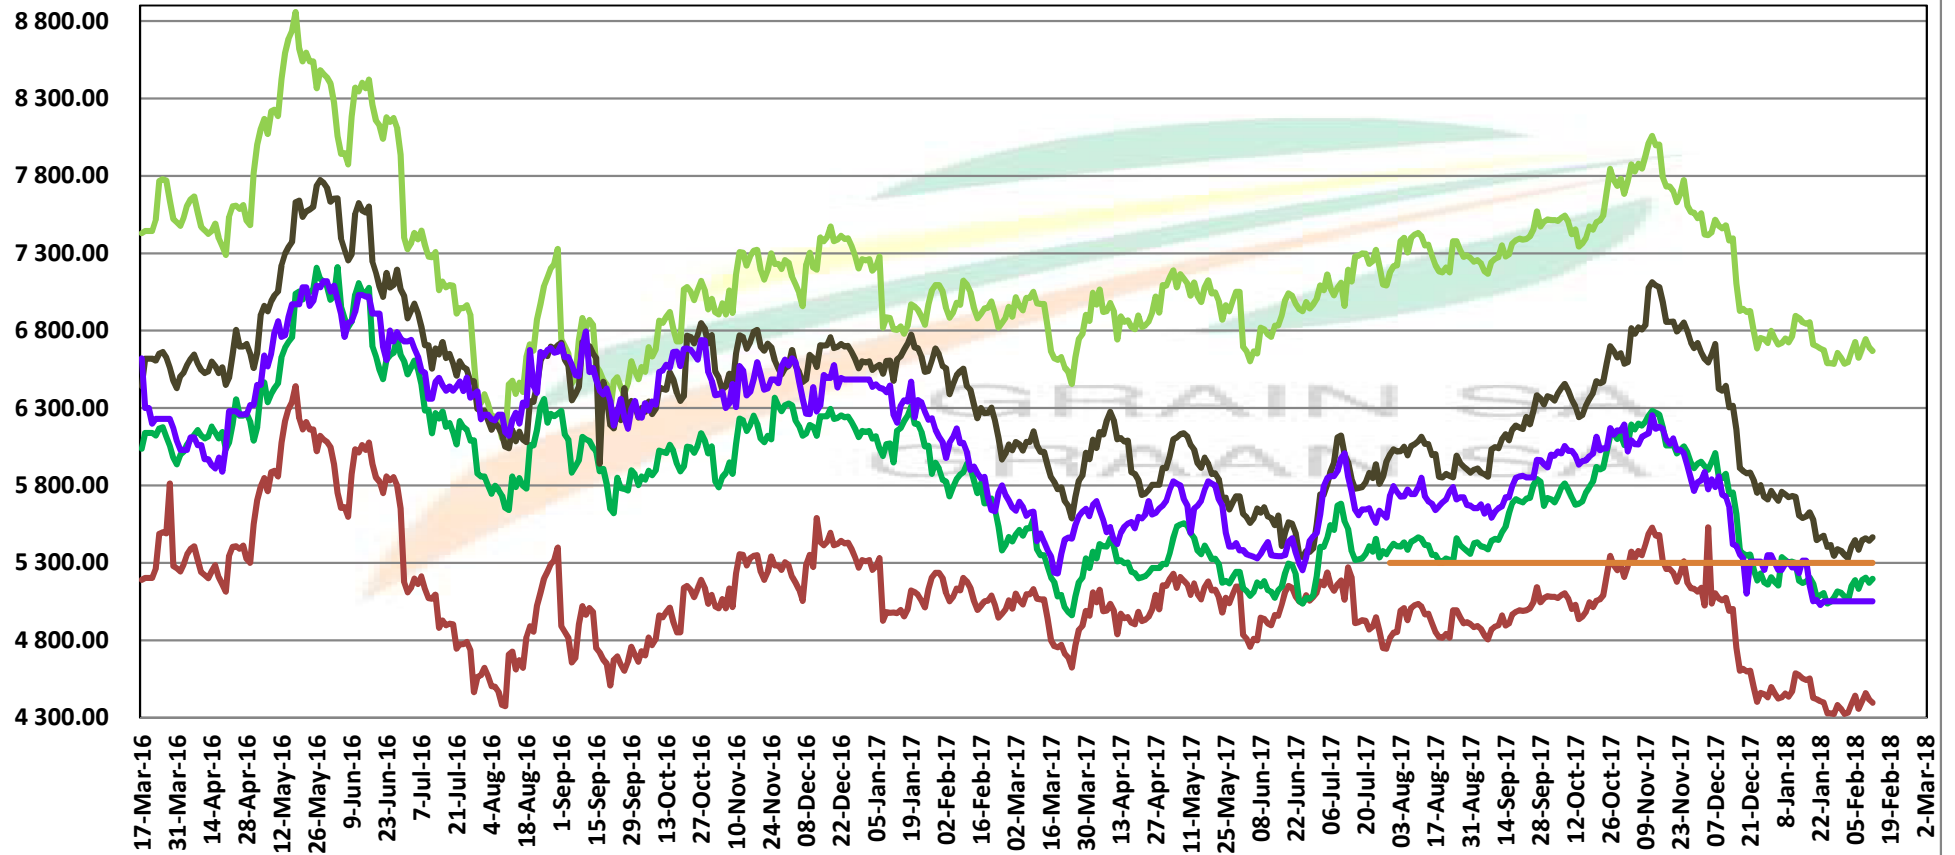

Prices of Canola in the South Cape (Swellendam) Canolapryse in die Suid-Kaap (Swellendam)

Source: Grain SA

- Import Par - S/Cape
- Export Parity - S/Cape
- GSA Derived Canola Price - S/Cape (Milldoor)
- GSA Derived Rapeseed Price - S/Cape (Milldoor)
- Canola Milldoor Price SOILL
- SOIL Final Producer Price SOIL