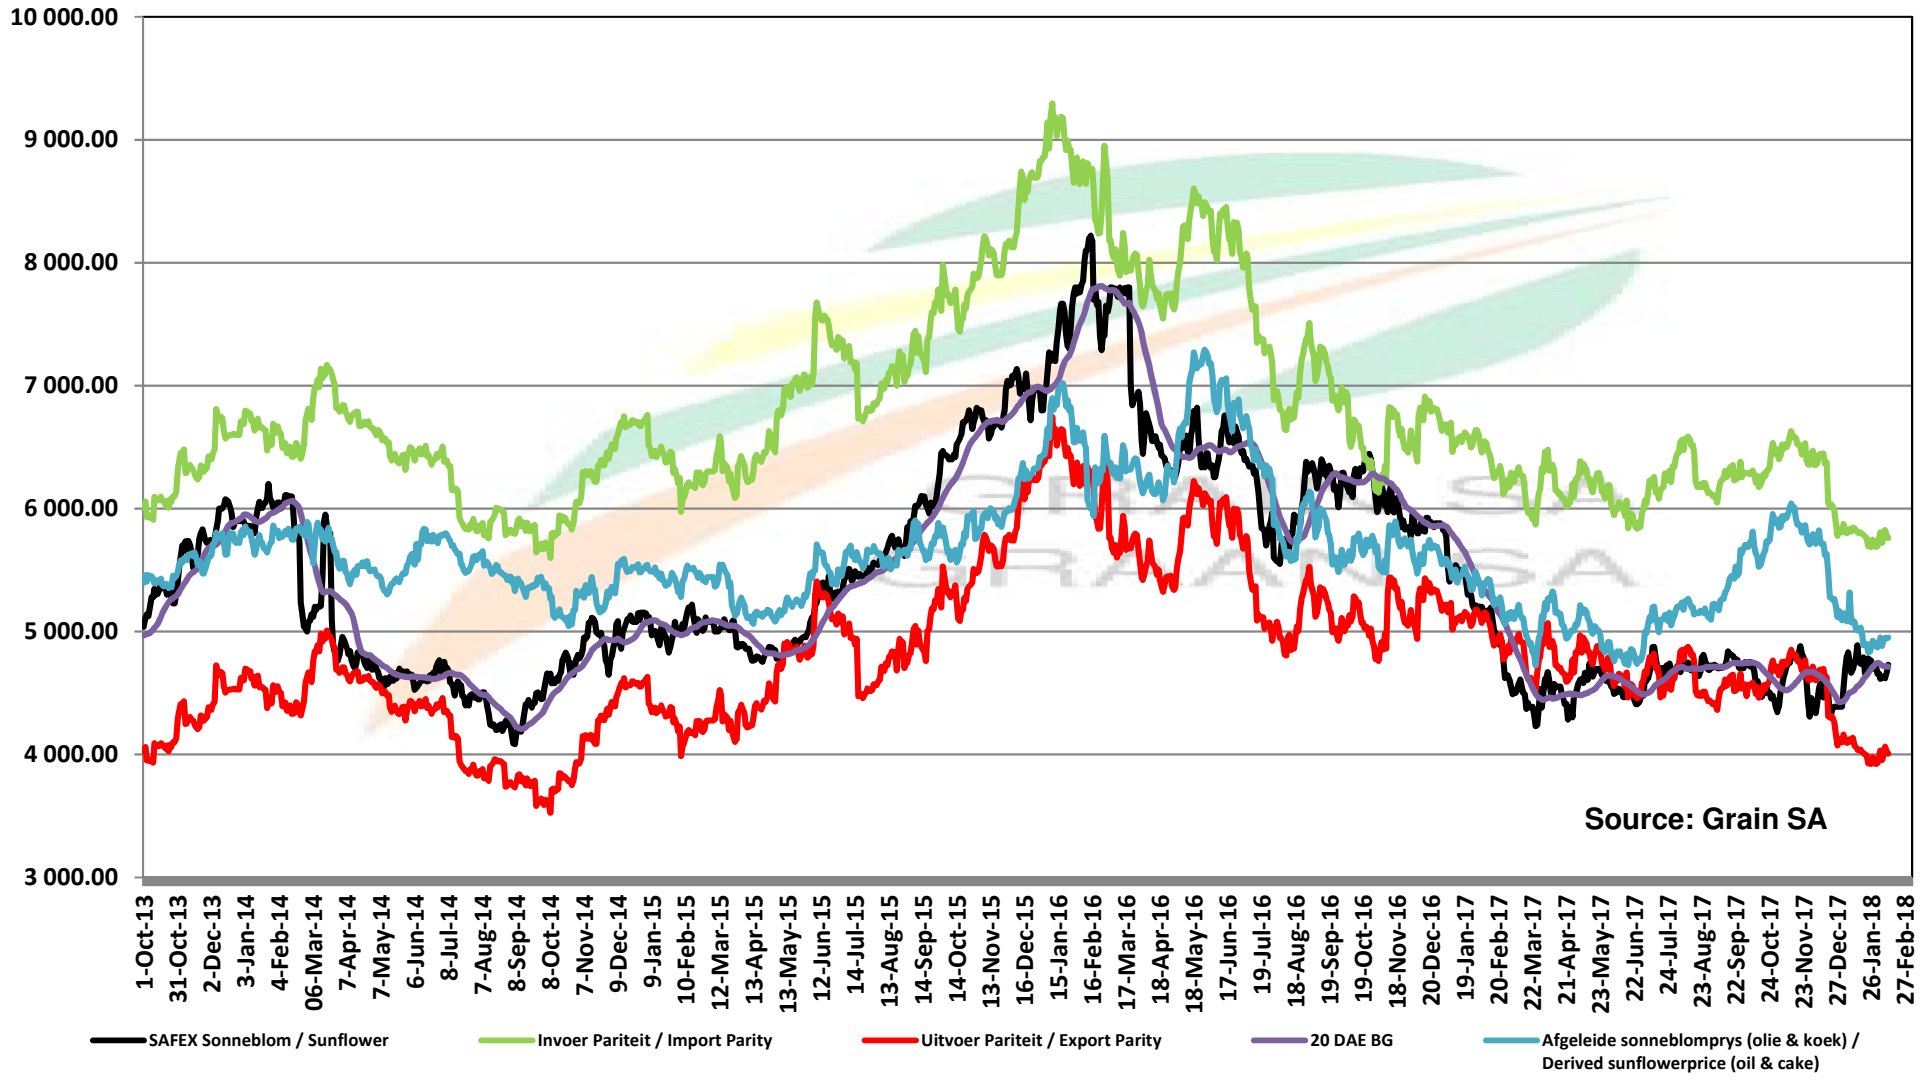

# PRICES OF EU SUNFLOWER SEED DELIVERED IN RANDFONTEIN PRYSE VAN EU SONNEBLOMSAAD GELEWER IN RANDFONTEIN

Source: Grain SA