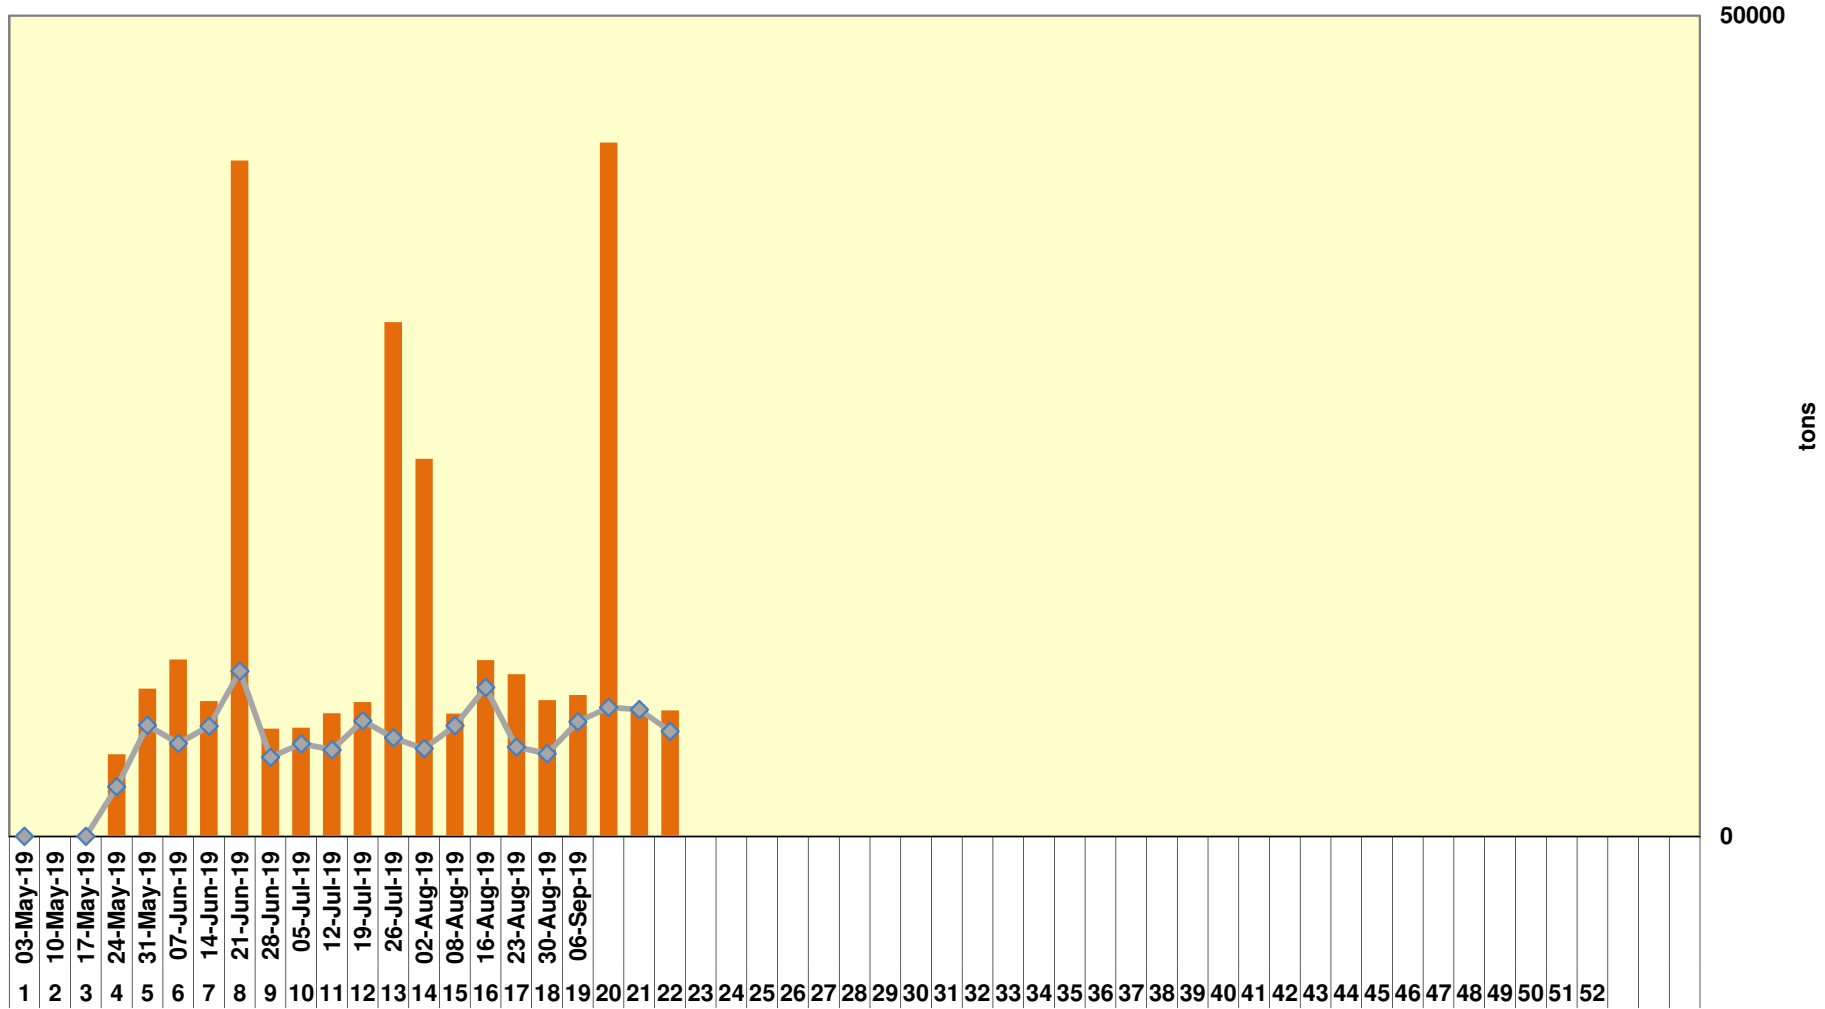

Cumulative Exports of Yellow Maize for 2017/18

■ SAGIS: WEEKLIJSE INVOERE EN UITVOERE 2019/20 BemarKingseizoen

◆ SAGIS: WEEKLIJSE INVOERE EN UITVOERE 2018/19 BemarKingseizoen