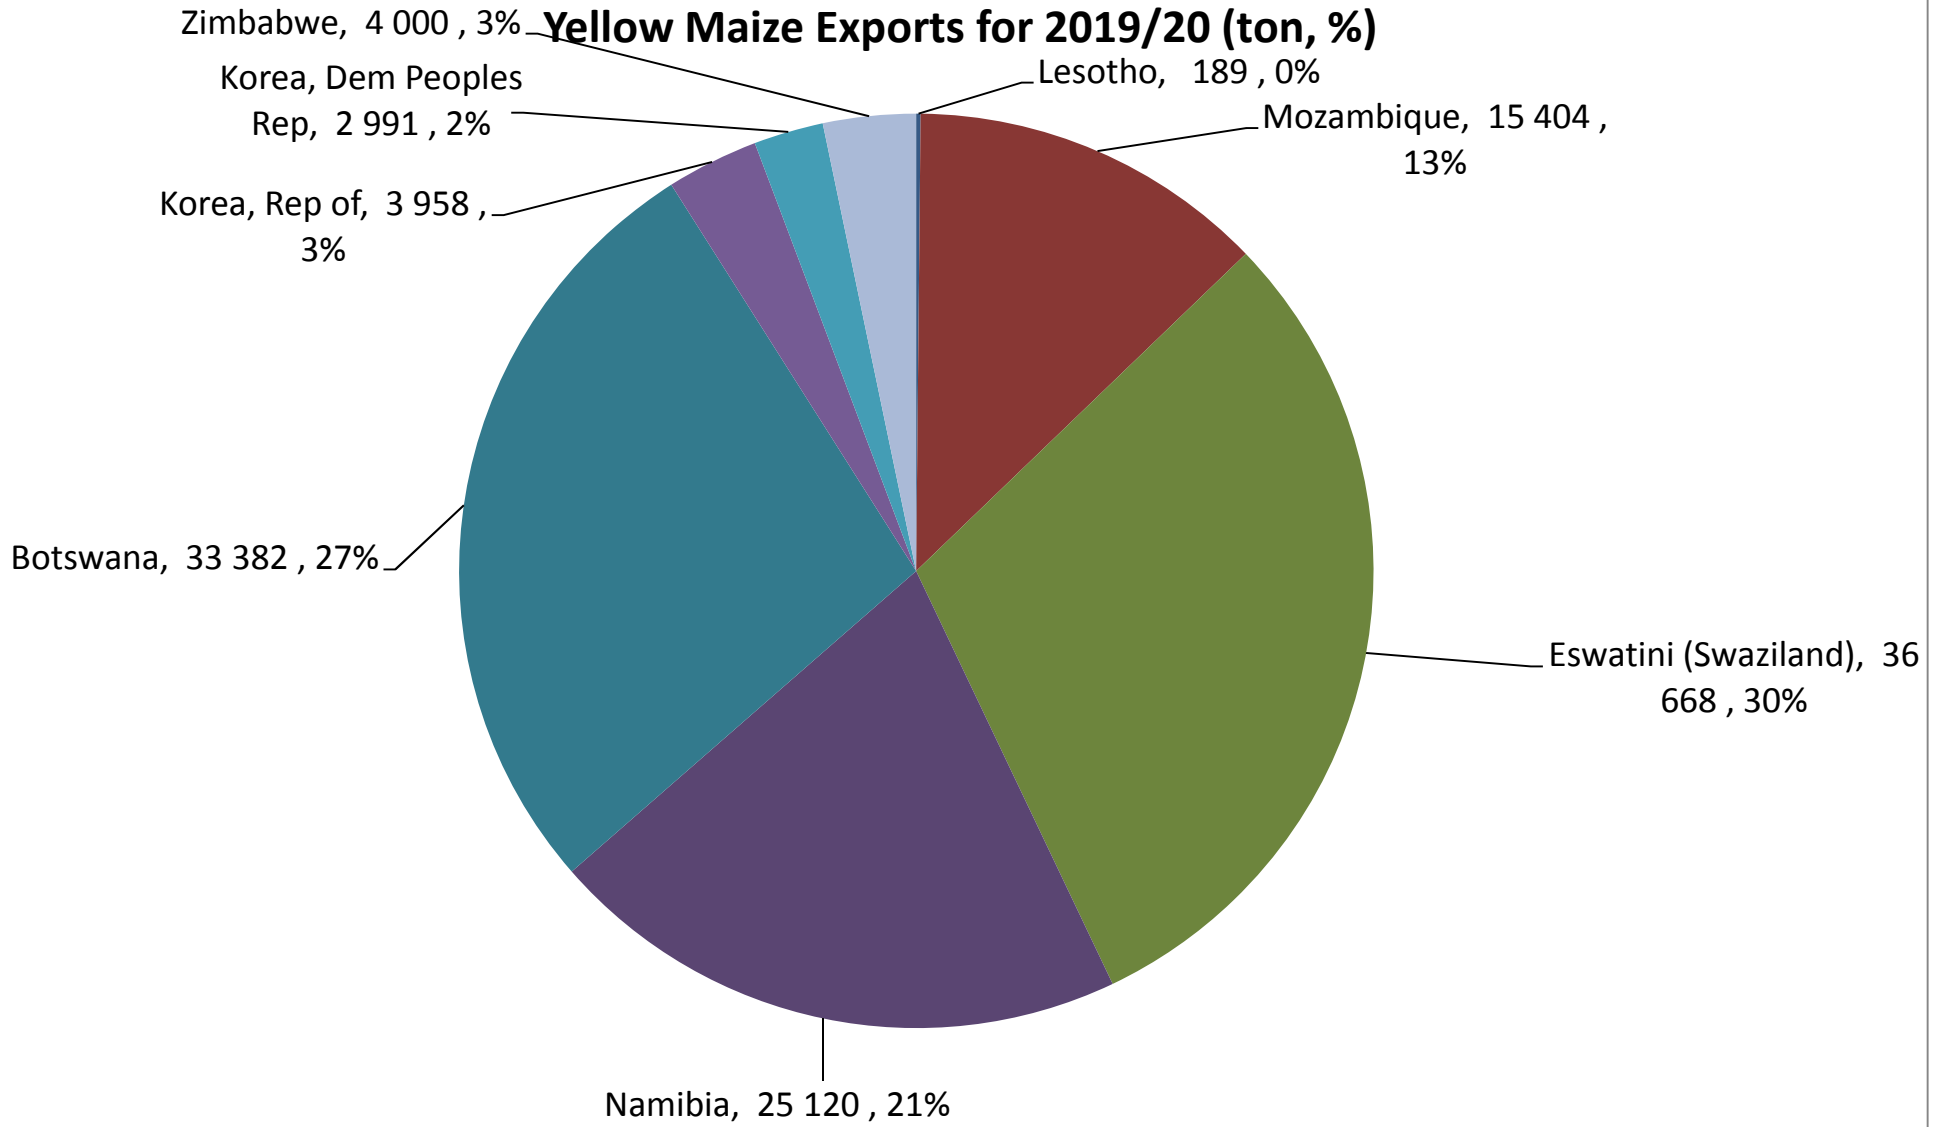

### Yellow Maize Exports for 2019/20 (ton, %)