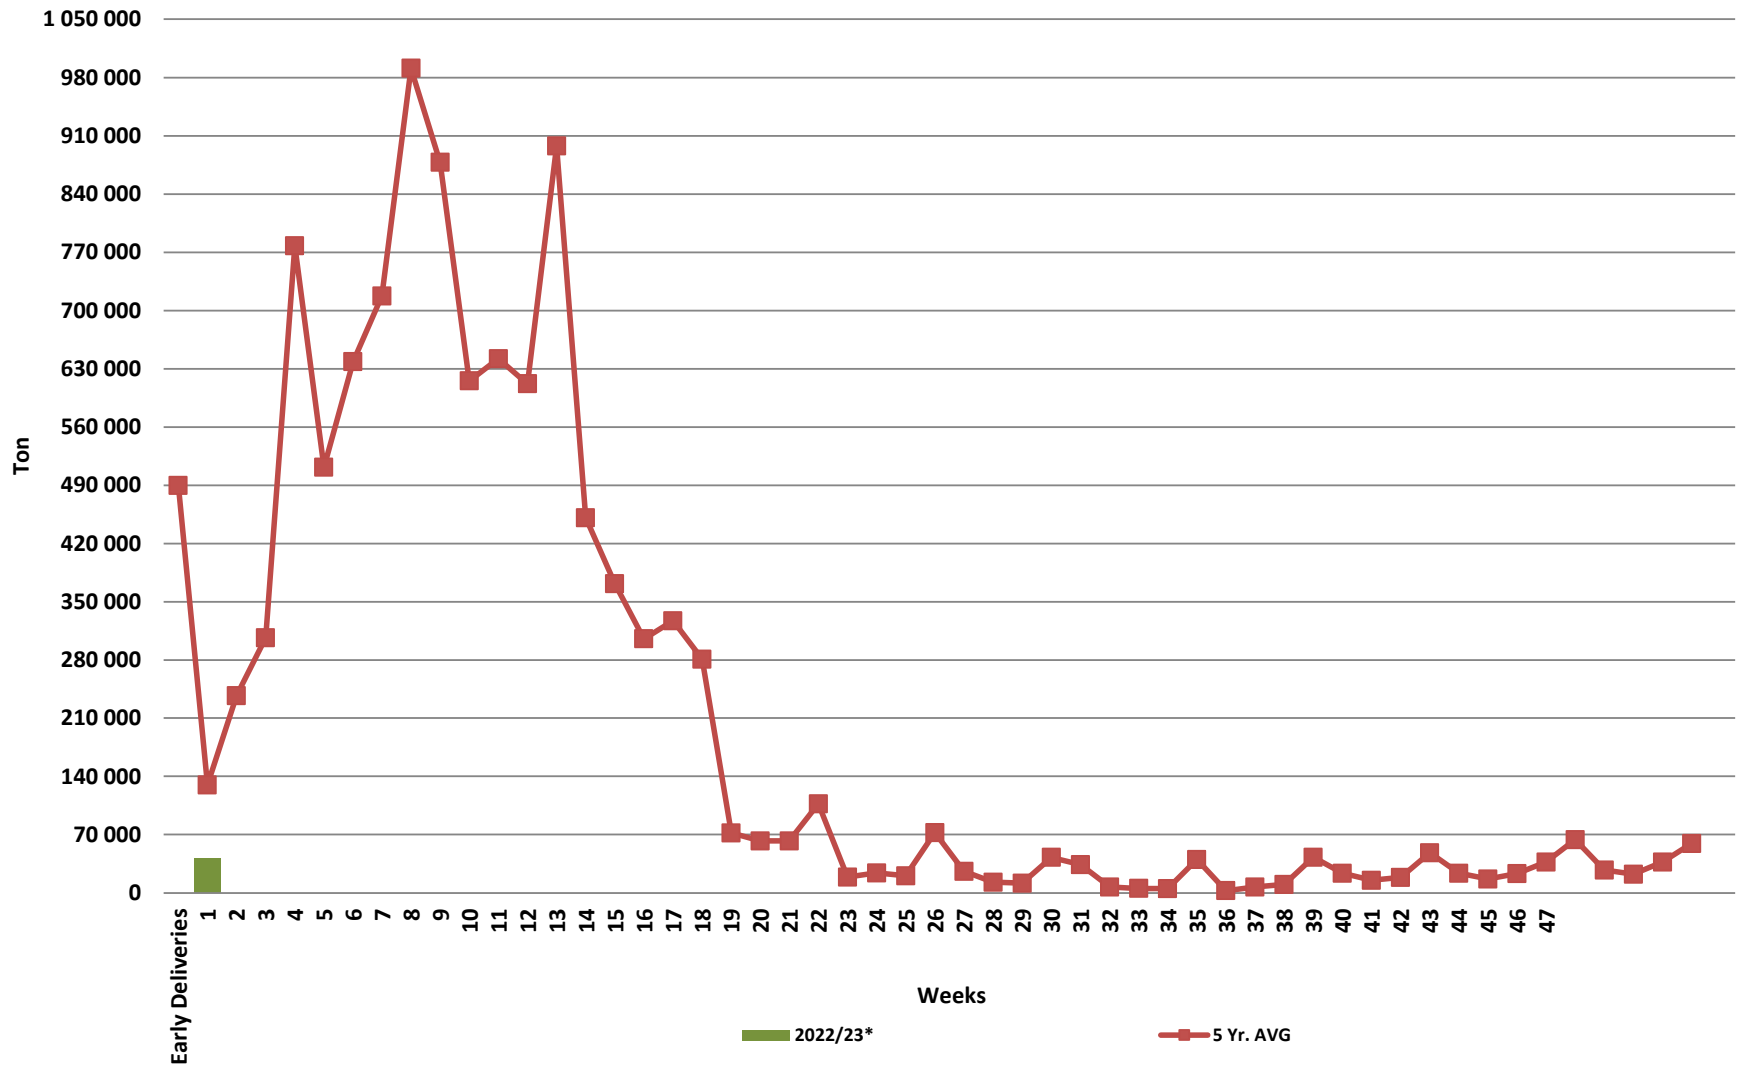

## White Maize: Weekly producer deliveries

# Yellow Maize: Weekly producer deliveries

# Weeklikse mielielewerings (Bemarkingsjaar: Mei tot April 2020/21)

Weeklikse totale mielielewerings (Bemarkingsjaar: Mei tot April)

### Total YTD WM deliveries for the 2021/22 season vs previous season's