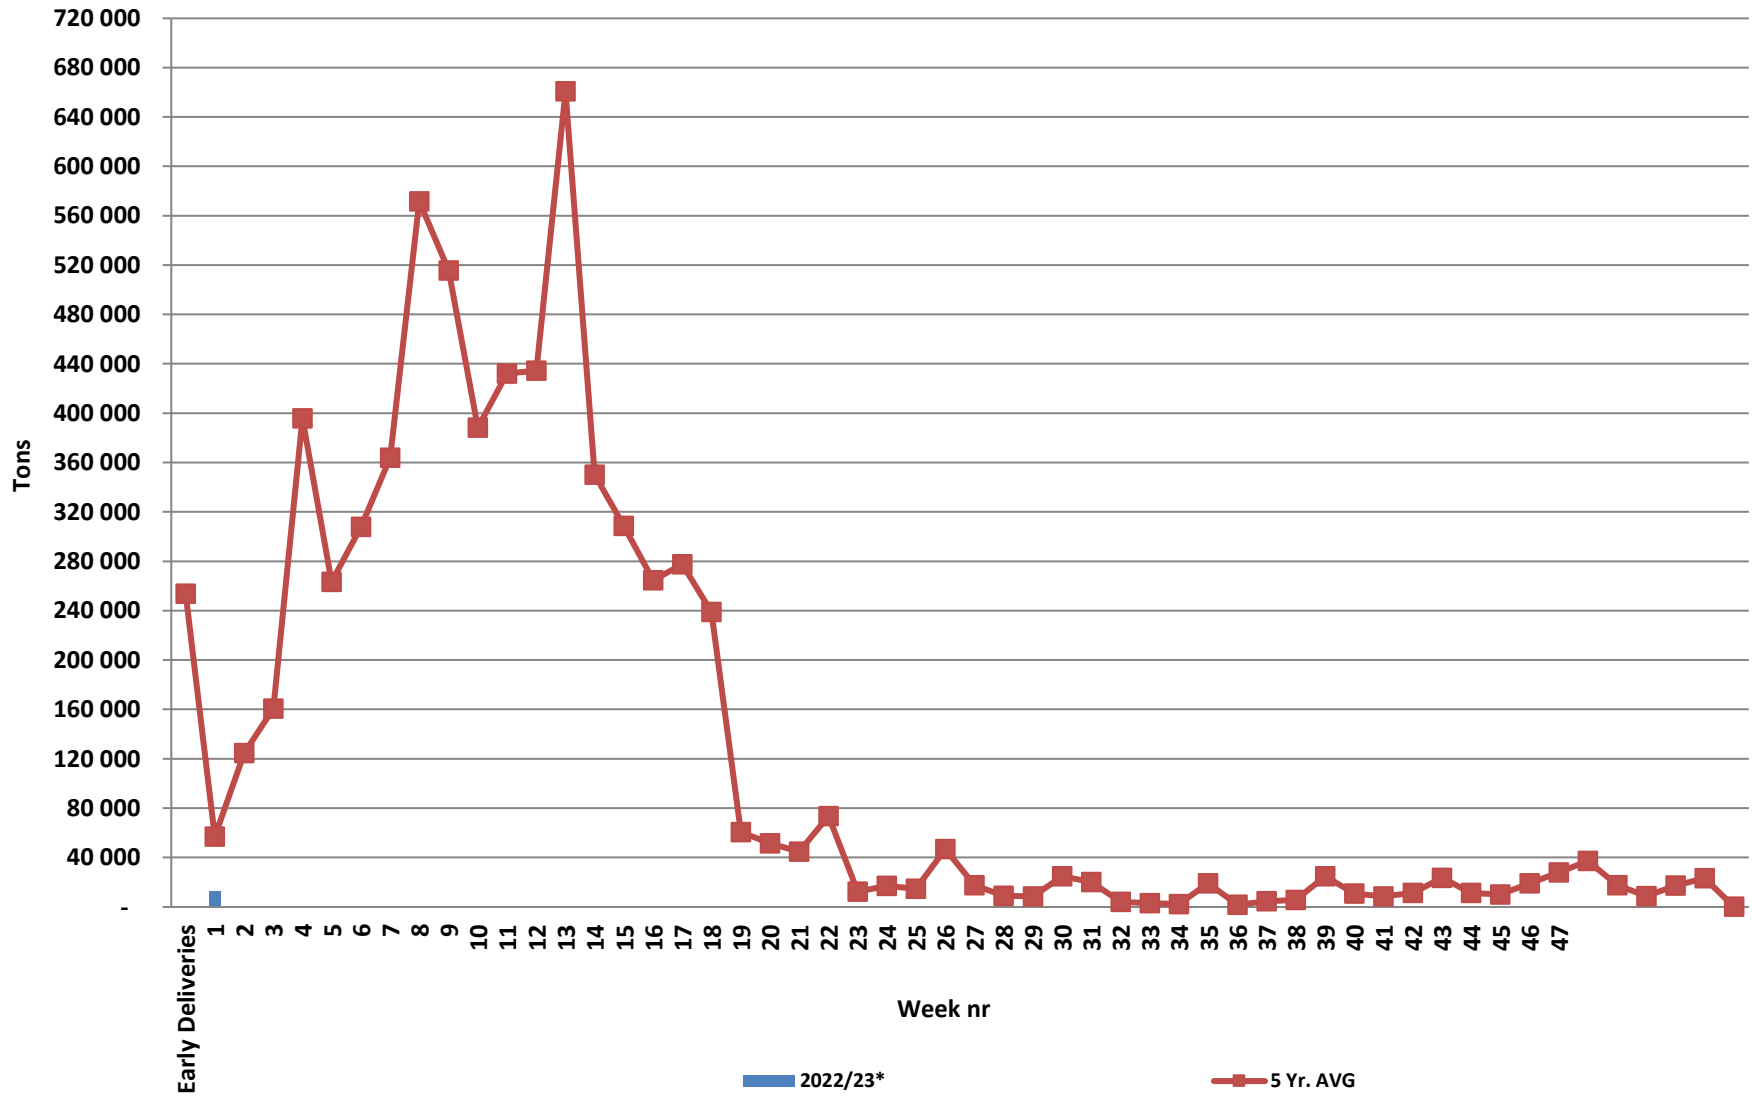

## White Maize: Weekly producer deliveries

# Yellow Maize: Weekly producer deliveries

# Weeklikse mielielewerings (Bemarkingsjaar: Mei tot April 2020/21)

Weeklikse totale mielielewerings (Bemarkingsjaar: Mei tot April)

### Total YTD WM deliveries for the 2021/22 season vs previous season's