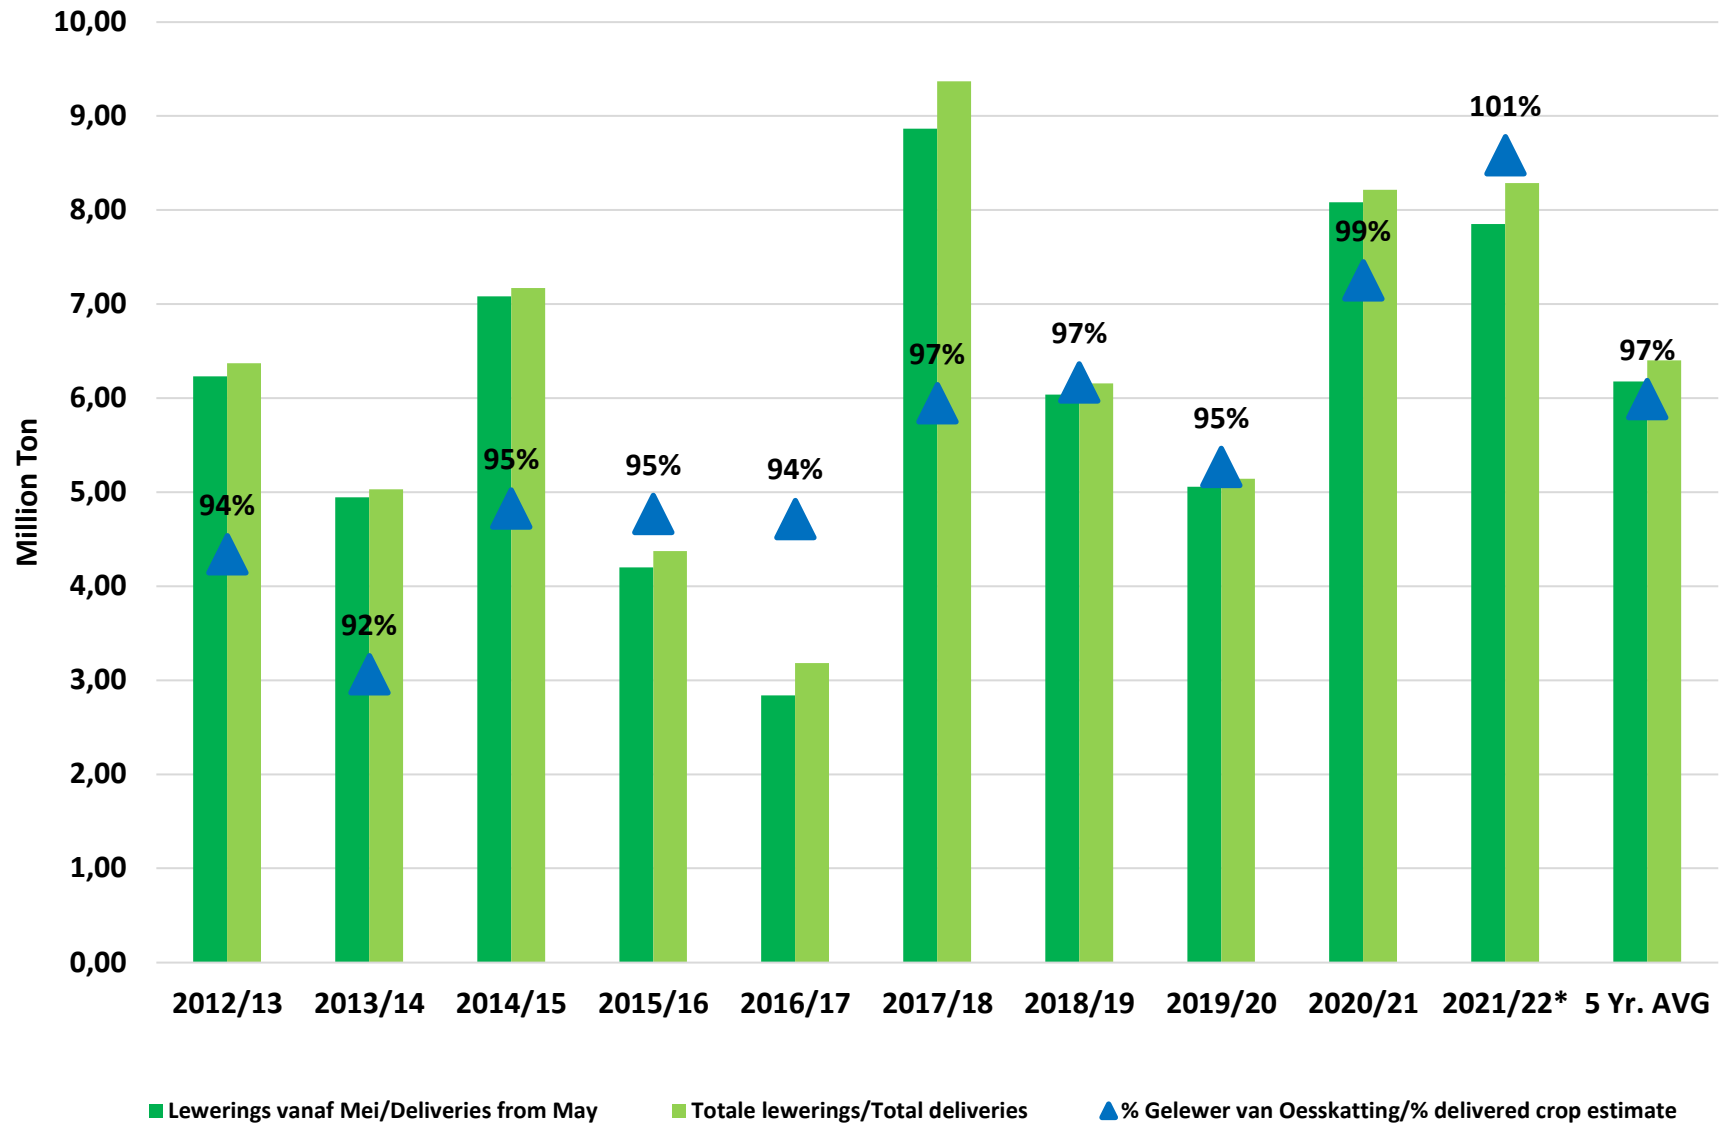

White Maize: Weekly producer deliveries

Yellow Maize: Weekly producer deliveries

Weeklikse mielielewerings (Bemarkingsjaar: Mei tot April 2020/21)

Weeklikse totale mielielewerings (Bemarkingsjaar: Mei tot April)

Weeklikse kumulatiewe mielielewerings (Bemarkingsjaar: Mei tot April)

Total YTD WM deliveries for the 2021/22 season vs previous season's

Total YTD YM deliveries for the 2021/22 season vs previous season's