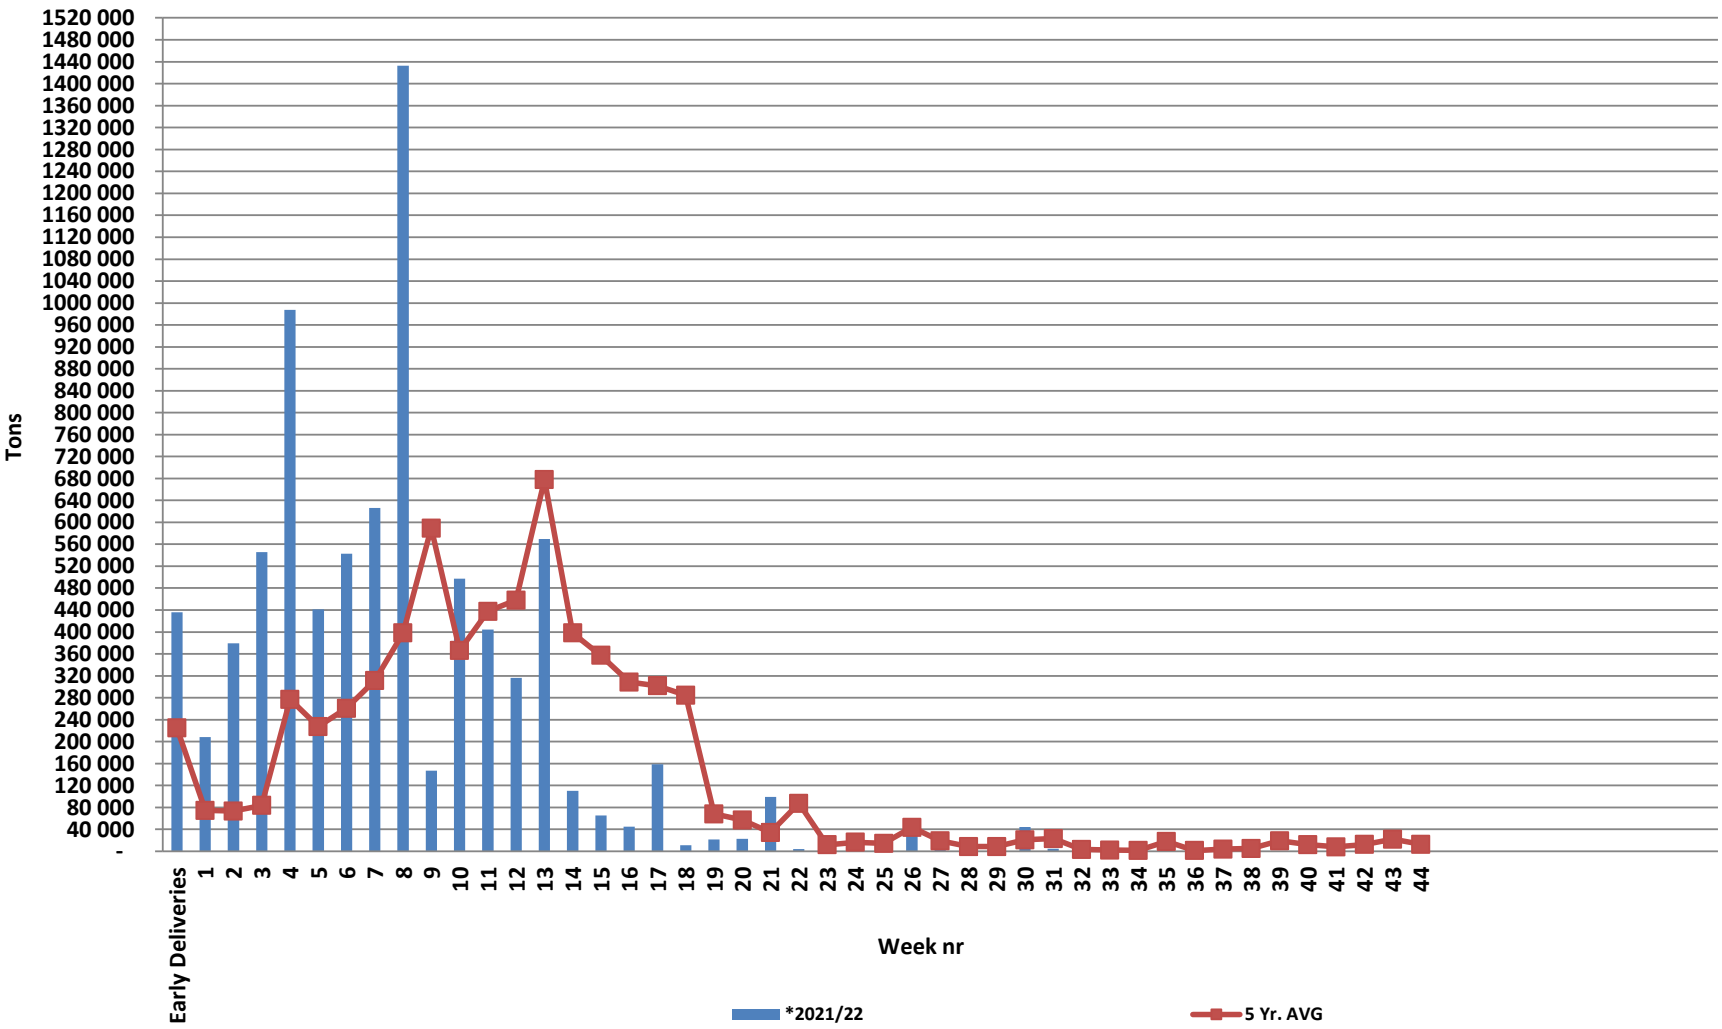

White Maize: Weekly producer deliveries

Yellow Maize: Weekly producer deliveries

Weeklikse mielielewerings (Bemarkingsjaar: Mei tot April 2020/21)

Weeklikse totale mielielewerings (Bemarkingsjaar: Mei tot April)

Weeklikse kumulatiewe mielielewerings (Bemarkingsjaar: Mei tot April)

Total YTD WM deliveries for the 2021/22 season vs previous season's

Total YTD YM deliveries for the 2021/22 season vs previous season's

Total YTD Maize deliveries for the 2021/22 season vs previous season's