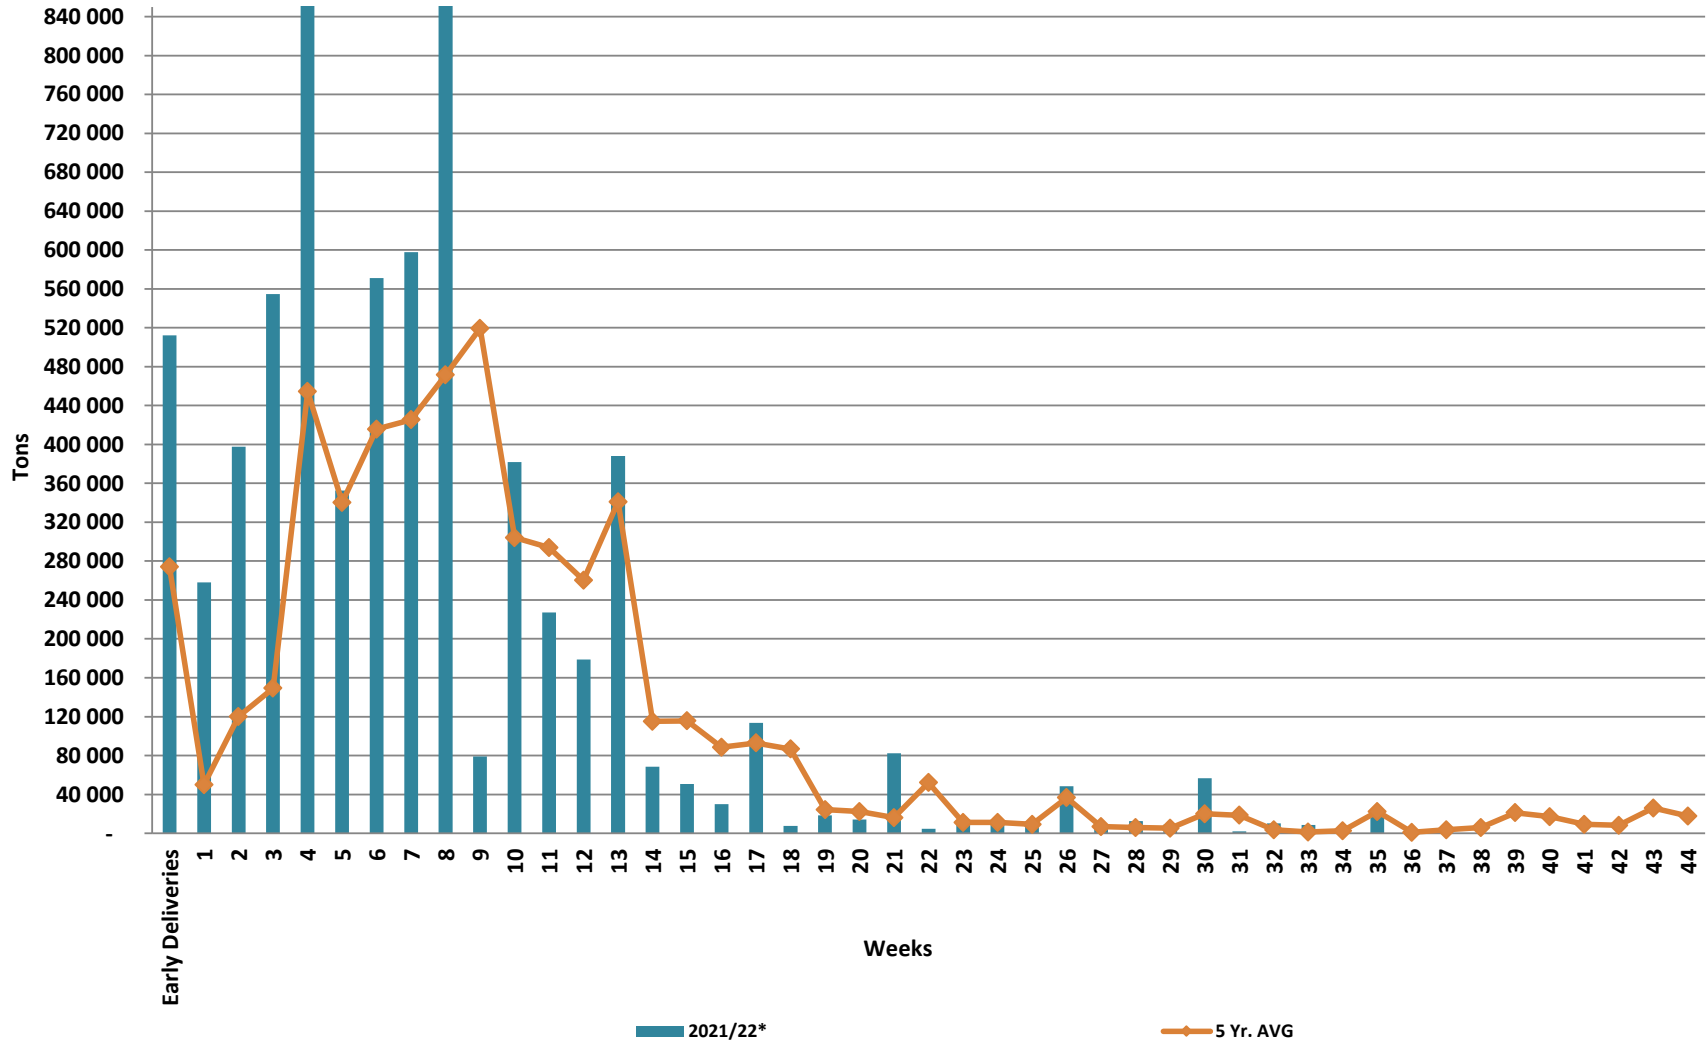

White Maize: Weekly producer deliveries

Yellow Maize: Weekly producer deliveries

Weeklikse mielielewerings (Bemarkingsjaar: Mei tot April 2020/21)

Weeklikse totale mielielewerings (Bemarkingsjaar: Mei tot April)

Weeklikse kumulatiewe mielielewerings (Bemarkingsjaar: Mei tot April)

Total YTD WM deliveries for the 2021/22 season vs previous season's

Total YTD YM deliveries for the 2021/22 season vs previous season's