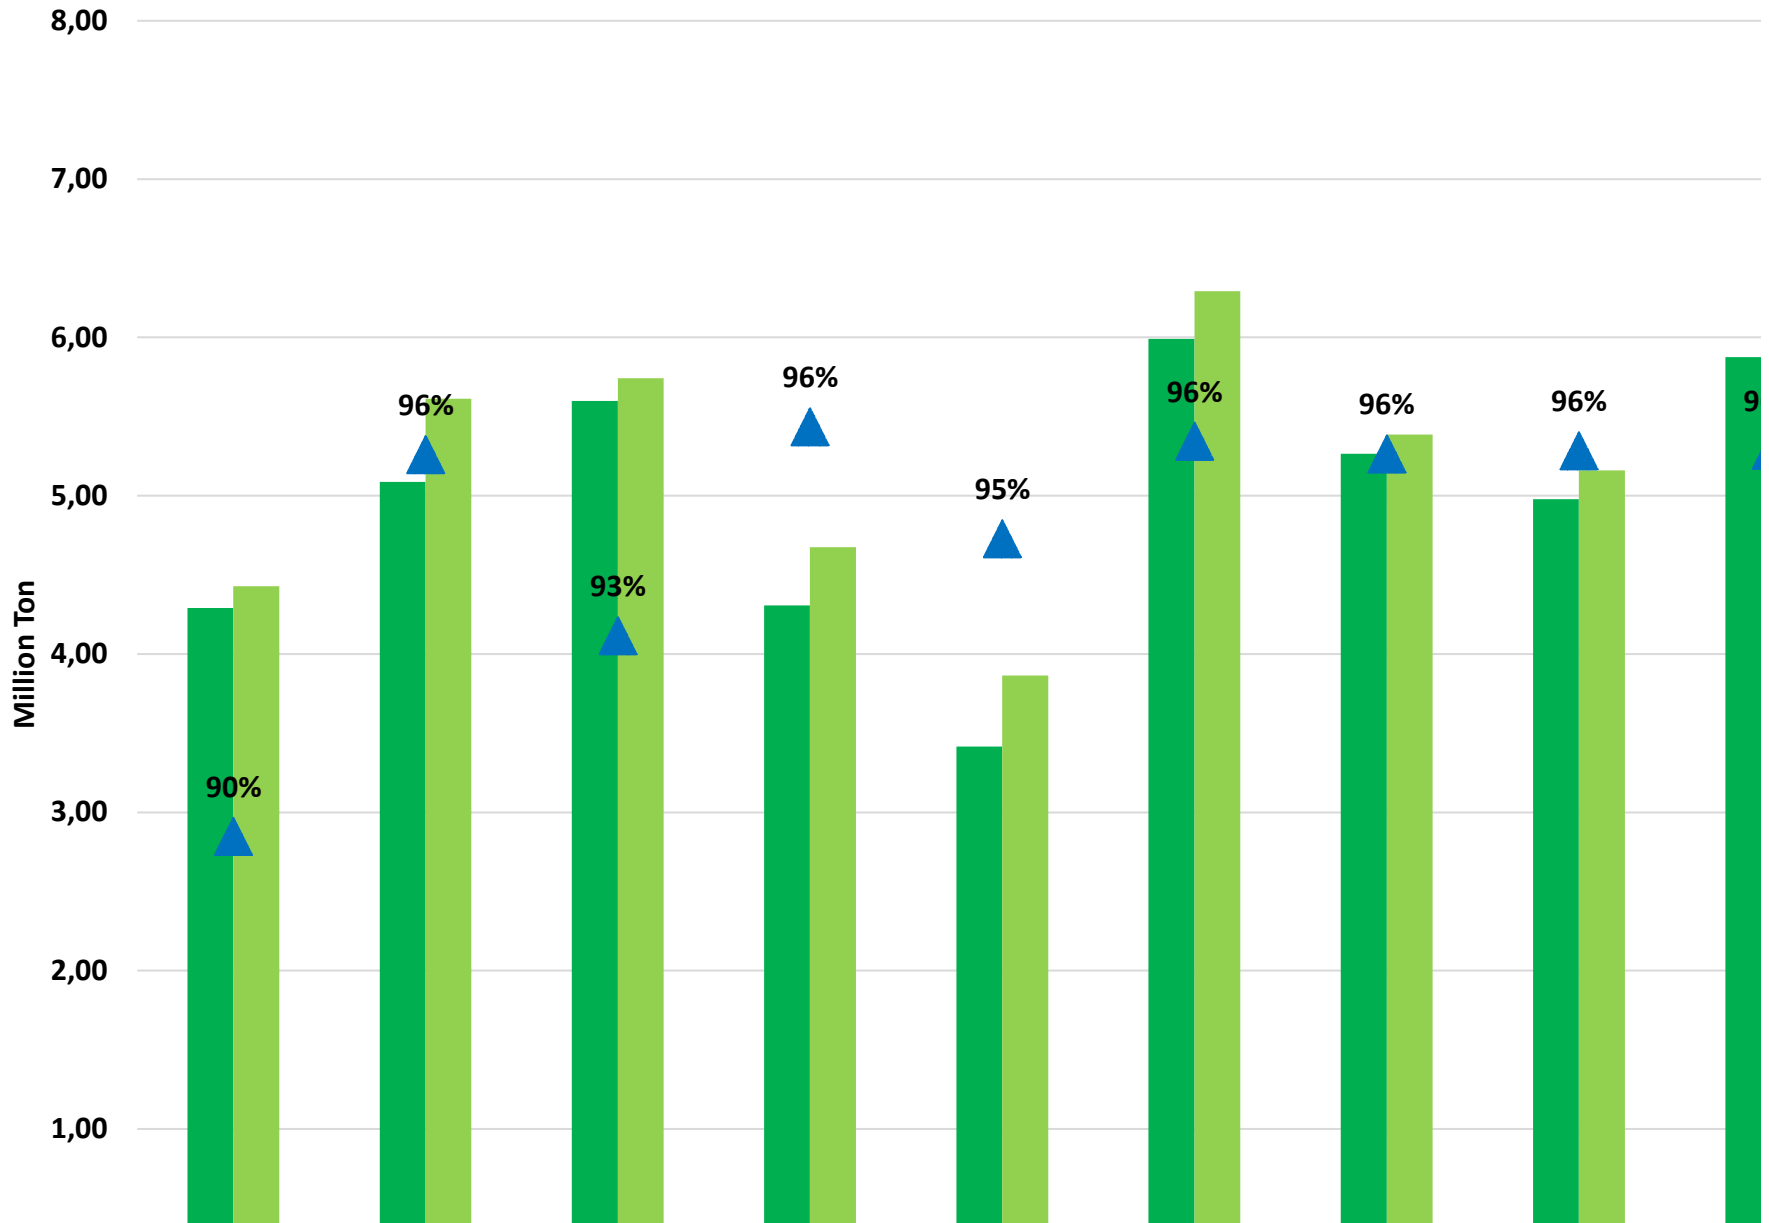

White Maize: Weekly producer deliveries

Yellow Maize: Weekly producer deliveries

Weeklikse mielielewerings (Bemarkingsjaar: Mei tot April 2020/21)

Weeklikse totale mielielewerings (Bemarkingsjaar: Mei tot April)

Weeklikse kumulatiewe mielielewerings (Bemarkingsjaar: Mei tot April)

Total YTD WM deliveries for the 2021/22 season vs previous season's

Total YTD YM deliveries for the 2021/22 season vs previous season's