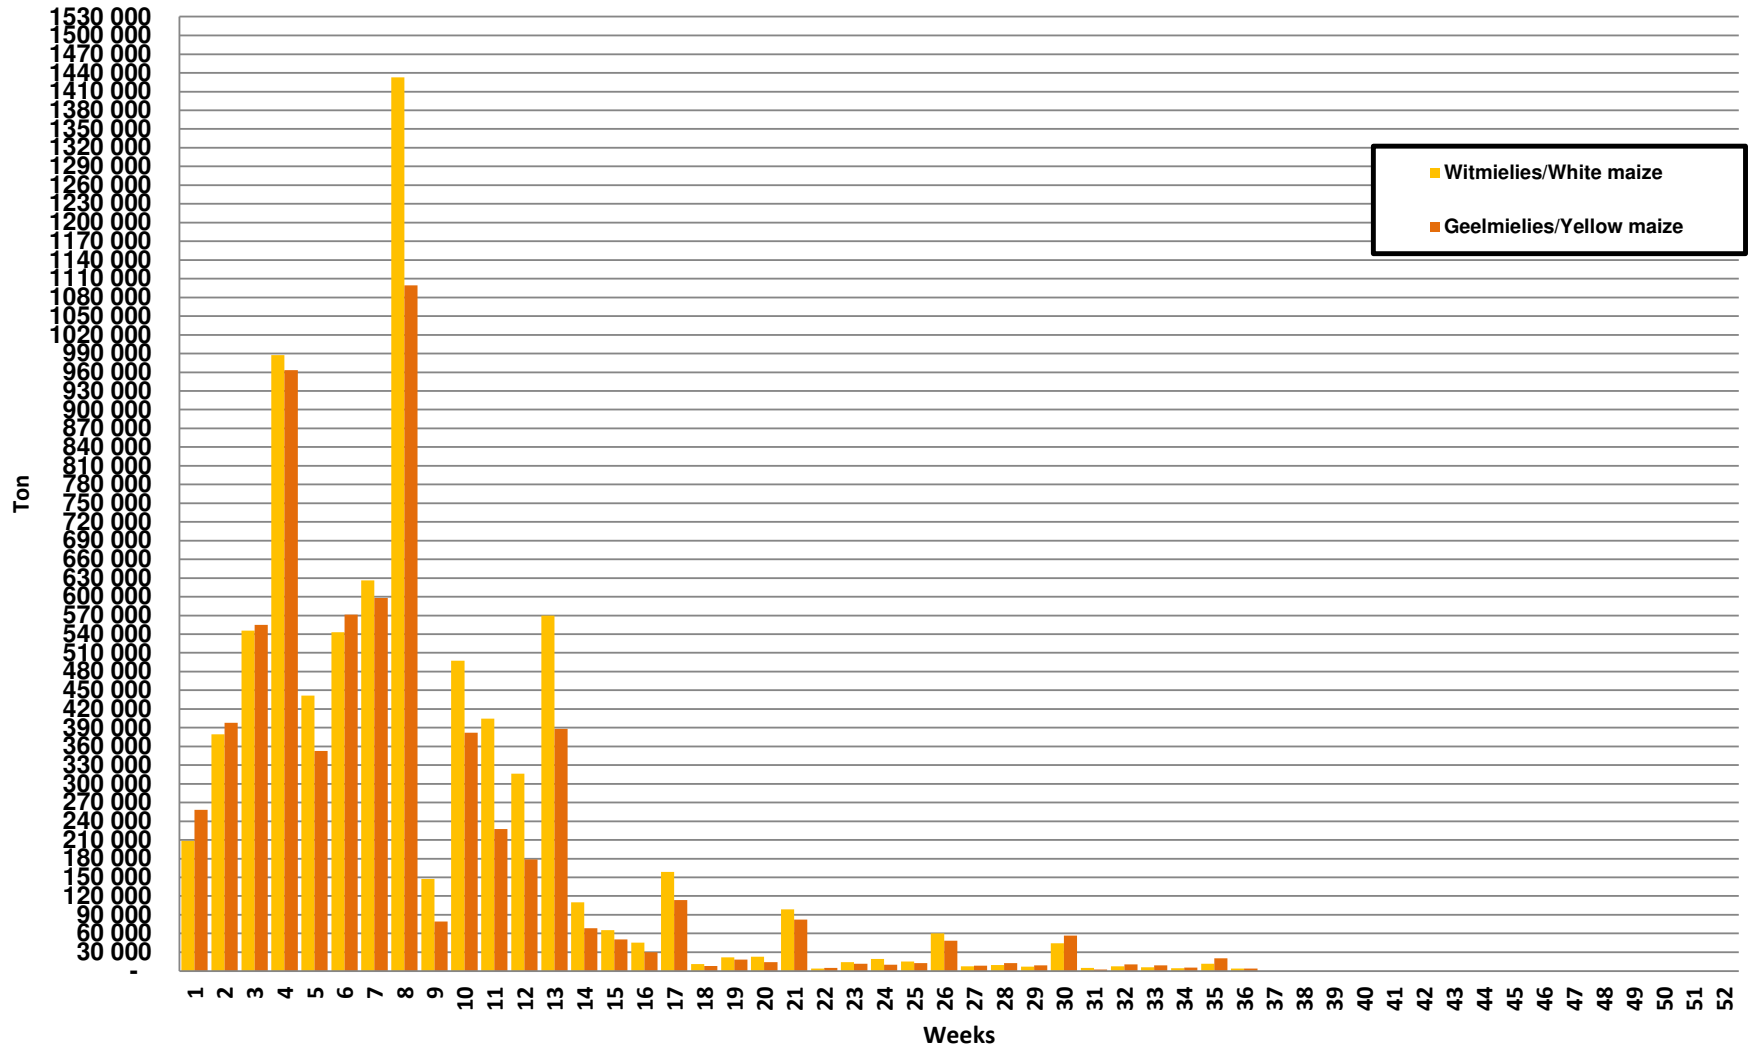

White Maize: Weekly producer deliveries

Yellow Maize: Weekly producer deliveries

Weeklikse mielielewerings (Bemarkingsjaar: Mei tot April 2020/21)

Weeklikse totale mielielewerings (Bemarkingsjaar: Mei tot April)

Weeklikse kumulatiewe mielielewerings (Bemarkingsjaar: Mei tot April)

Total YTD WM deliveries for the 2021/22 season vs previous season's

Total YTD YM deliveries for the 2021/22 season vs previous season's

Total YTD Maize deliveries for the 2021/22 season vs previous season's