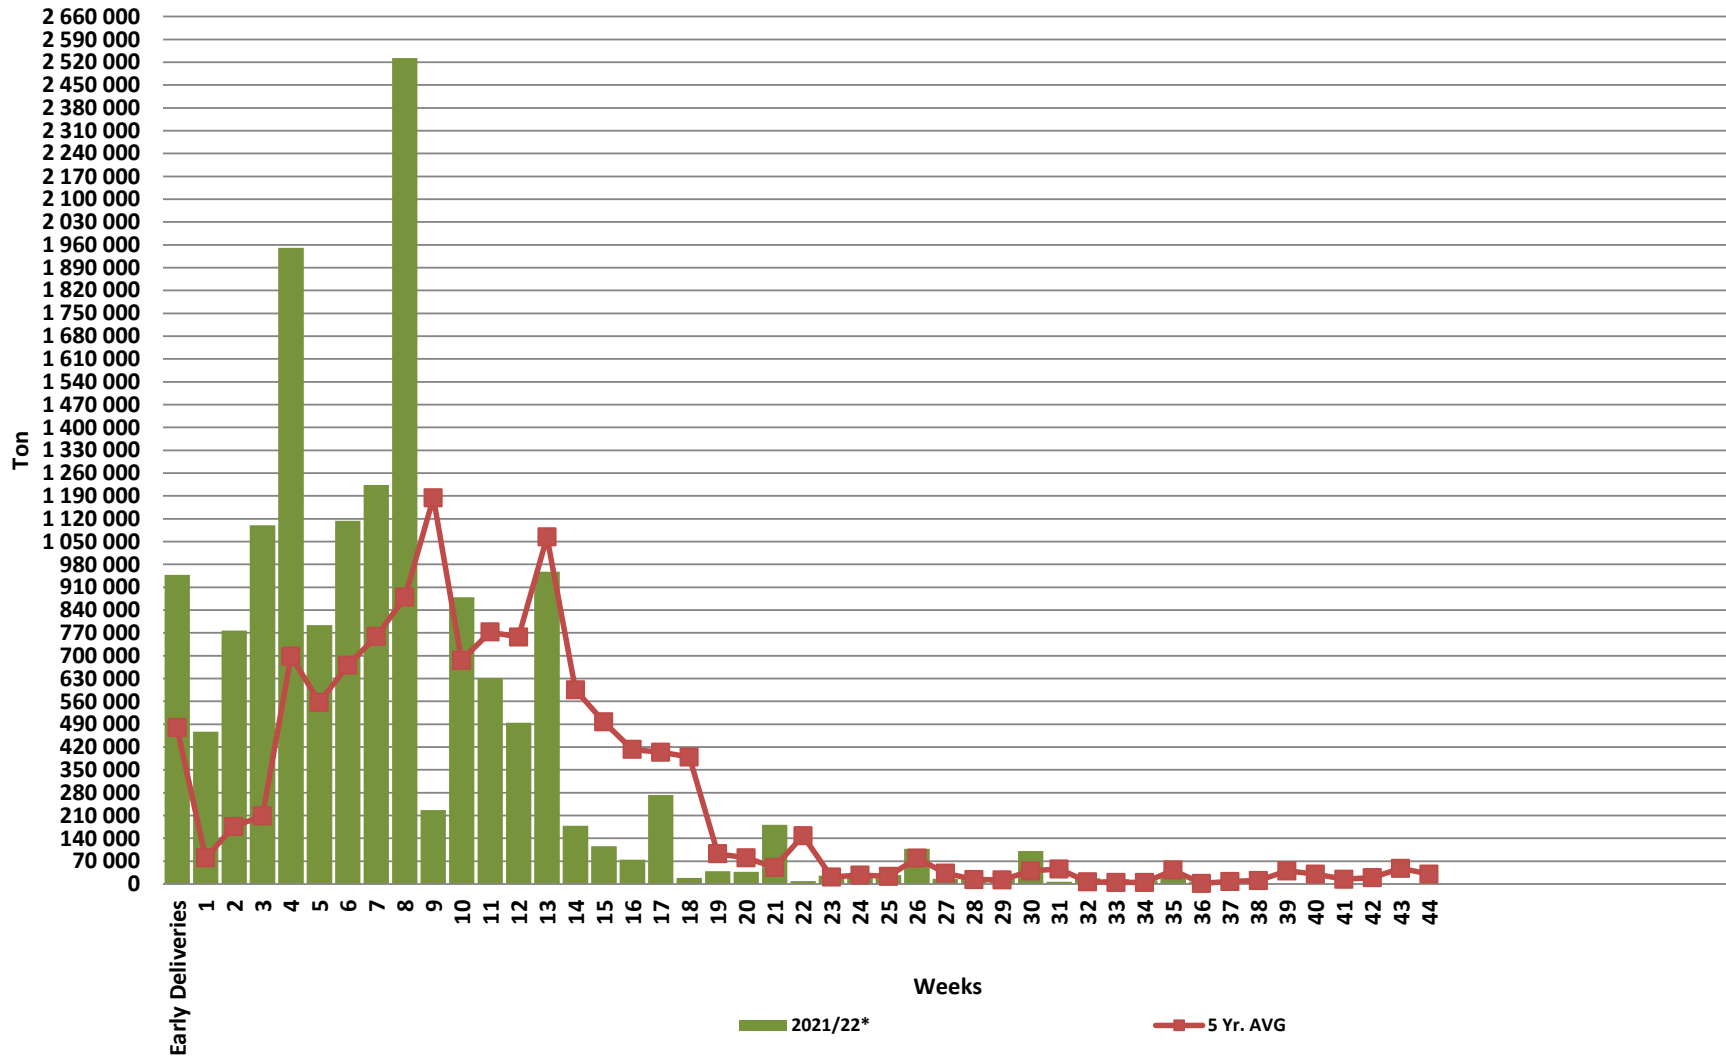

White Maize: Weekly producer deliveries

Yellow Maize: Weekly producer deliveries

Weeklikse mielielewerings (Bemarkingsjaar: Mei tot April 2020/21)

Weeklikse totale mielielewerings (Bemarkingsjaar: Mei tot April)

Weeklikse kumulatiewe mielielewerings (Bemarkingsjaar: Mei tot April)

Total YTD WM deliveries for the 2021/22 season vs previous season's

Total YTD YM deliveries for the 2021/22 season vs previous season's

Total YTD Maize deliveries for the 2021/22 season vs previous season's