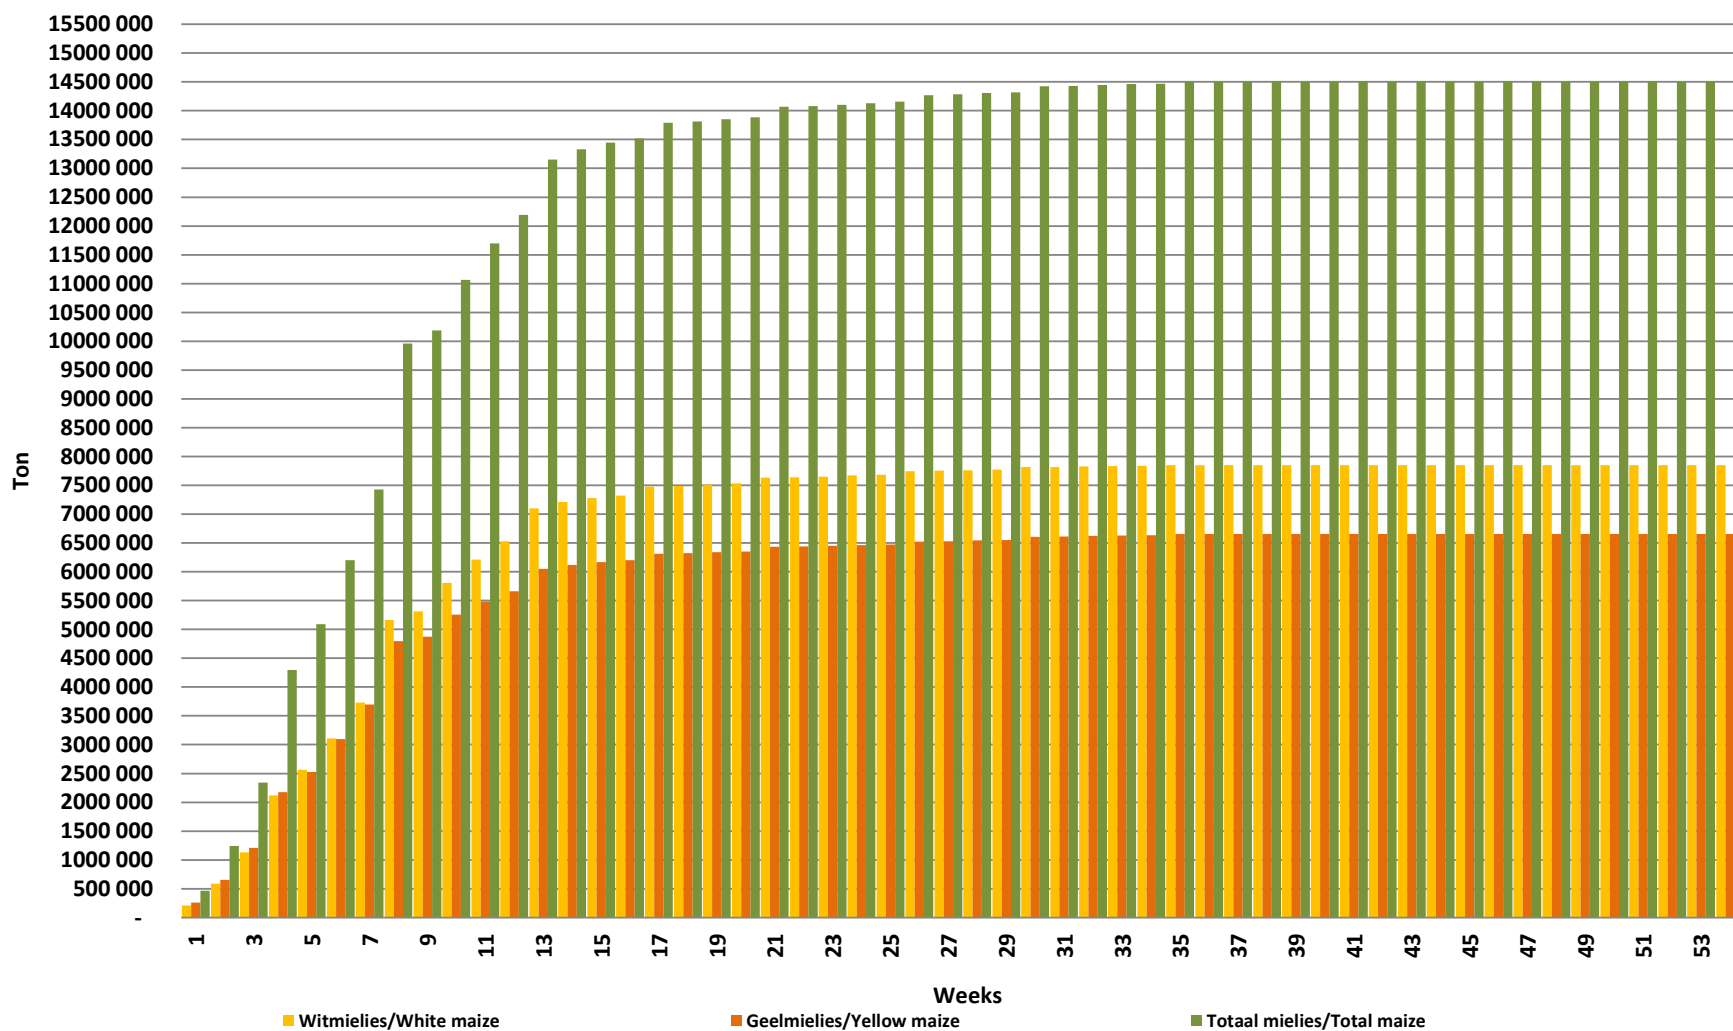

White Maize: Weekly producer deliveries

Yellow Maize: Weekly producer deliveries

Weeklikse mielielewerings (Bemarkingsjaar: Mei tot April 2020/21)

Weeklikse totale mielielewerings (Bemarkingsjaar: Mei tot April)

Weeklikse kumulatiewe mielielewerings (Bemarkingsjaar: Mei tot April)

Total YTD WM deliveries for the 2021/22 season vs previous season's

Total YTD YM deliveries for the 2021/22 season vs previous season's

Total YTD Maize deliveries for the 2021/22 season vs previous season's