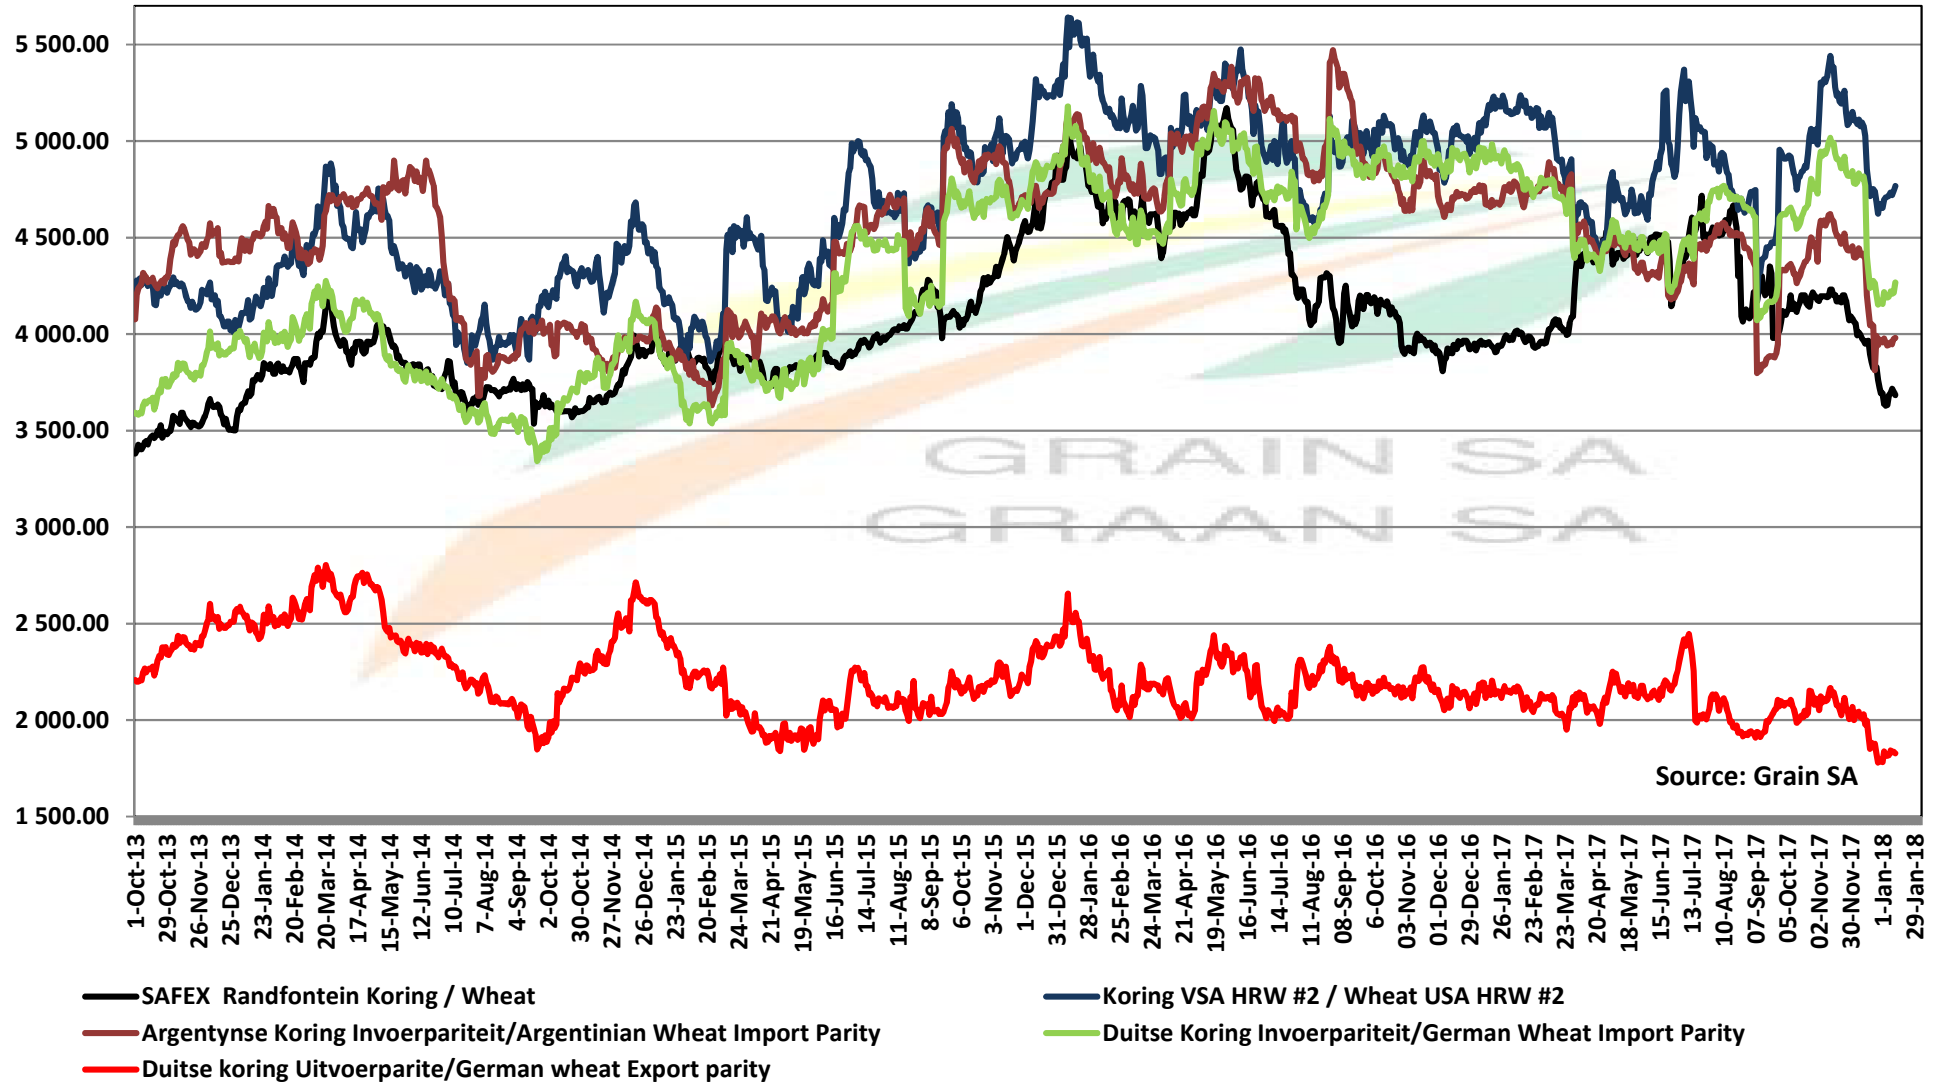

PRICES OF WHEAT DELIVERED IN RANDFONTEIN PRYSE VAN KORING GELEWER IN RANDFONTEIN