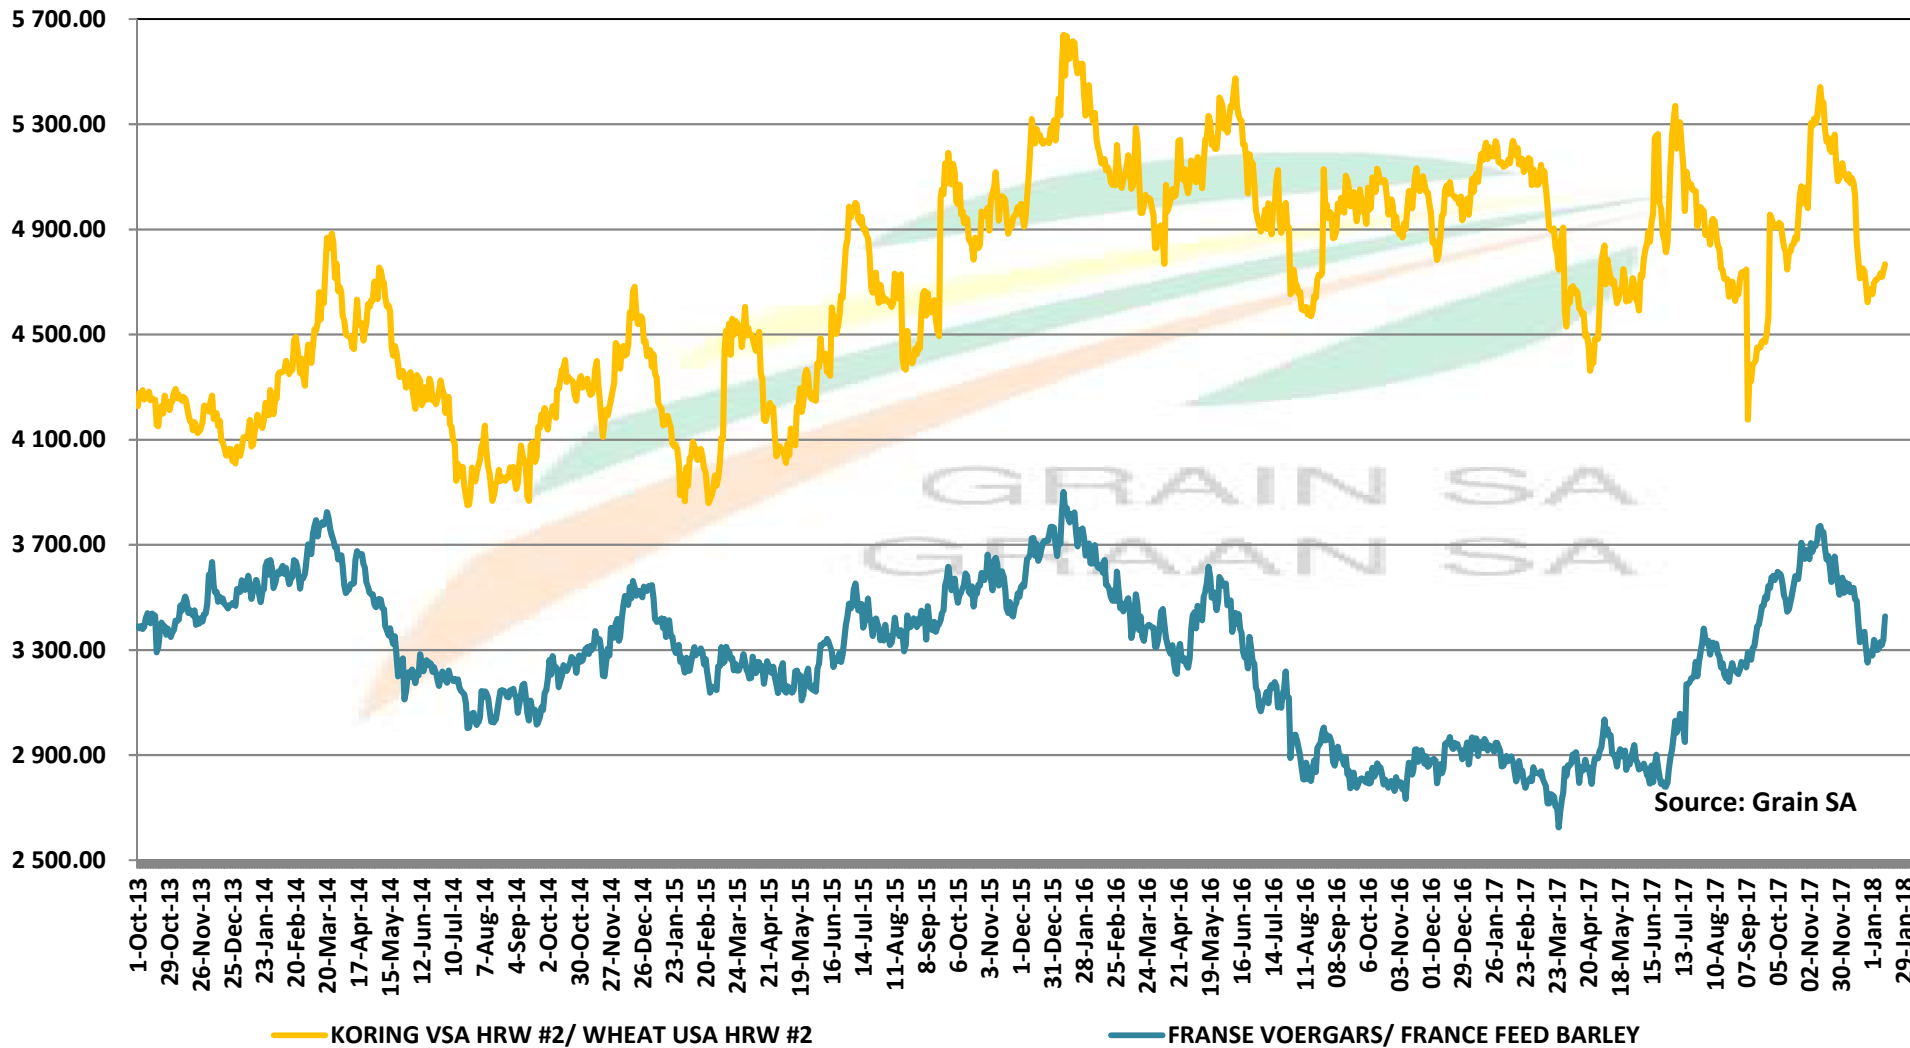

IMPORT PARITY OF USA HRW AND FRANCE FEED BARLEY

INVOERPARITEIT VAN VSA HRW KORING EN FRANSE VOERGARS

Source: Grain SA