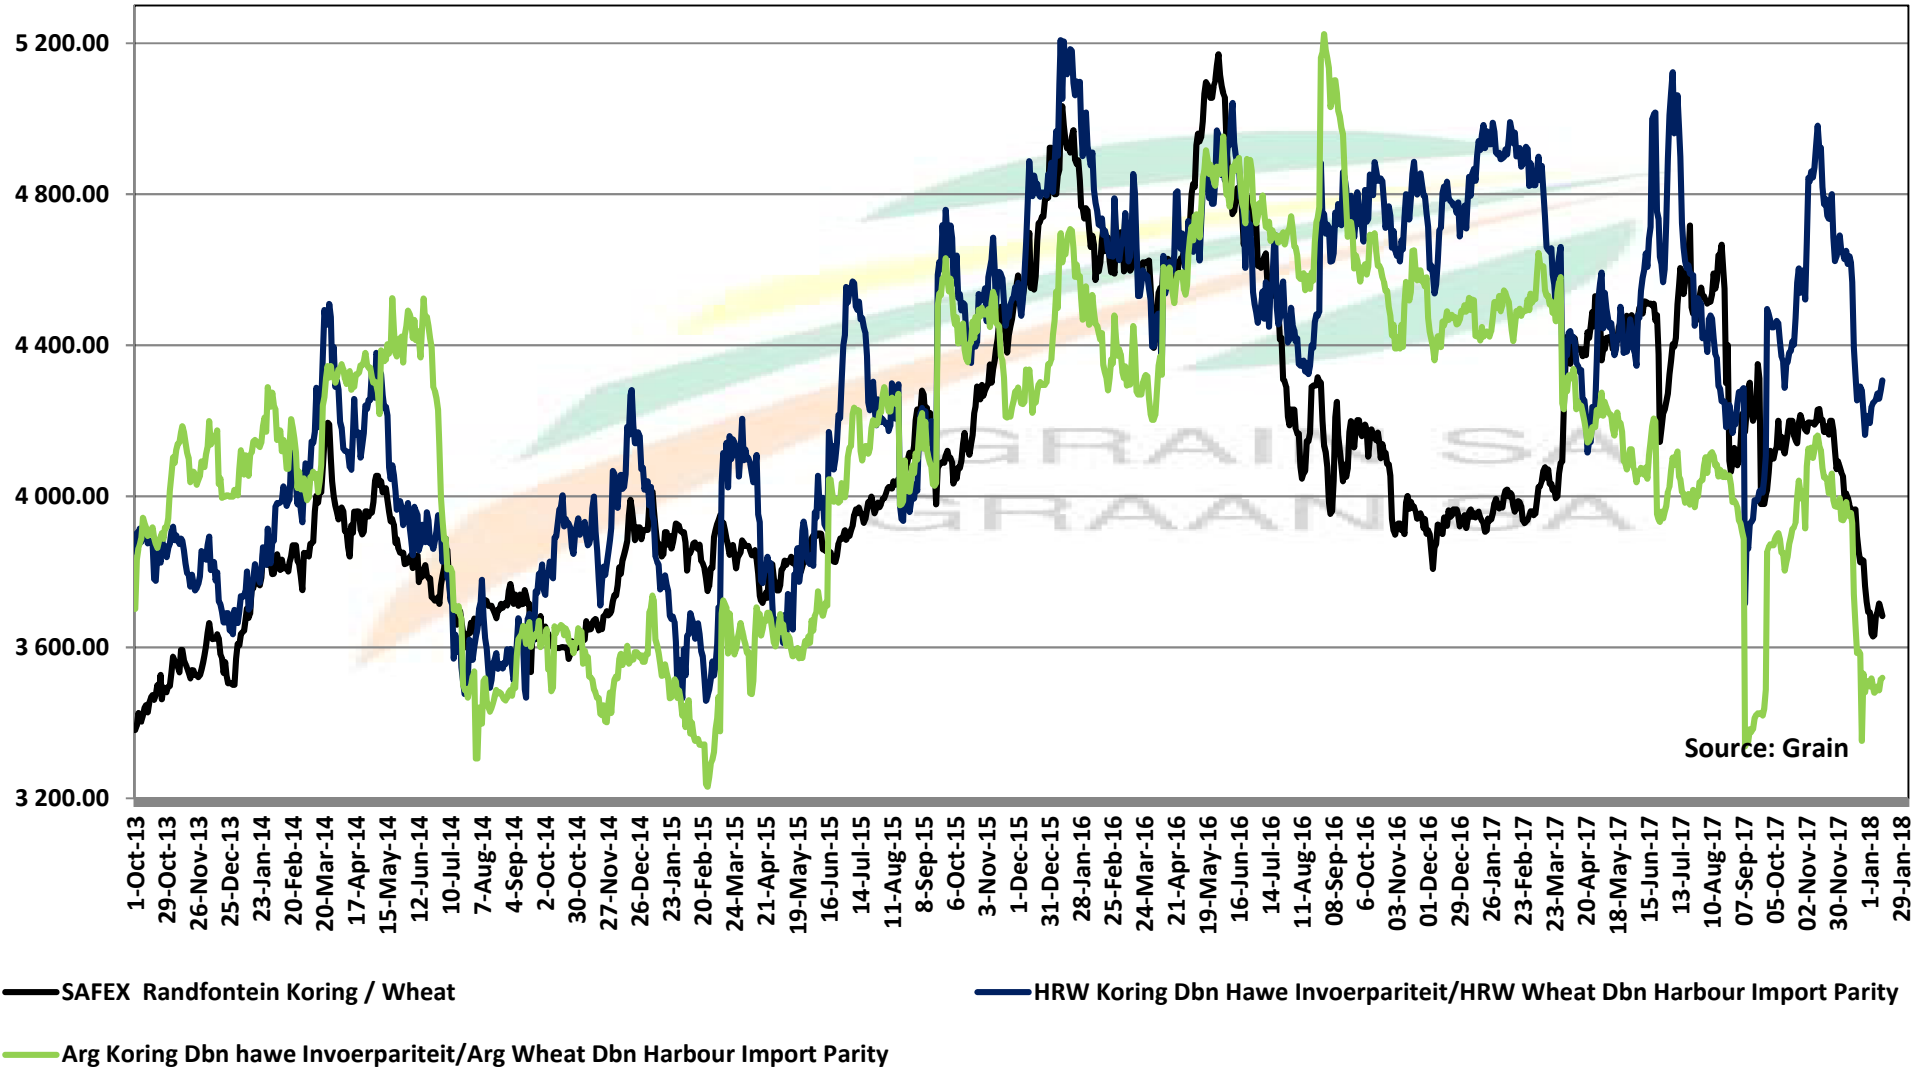

PRICES OF WHEAT DELIVERED IN DURBAN HARBOUR PRYSE VAN KORING VIR LEWERING IN DURBAN HAWE