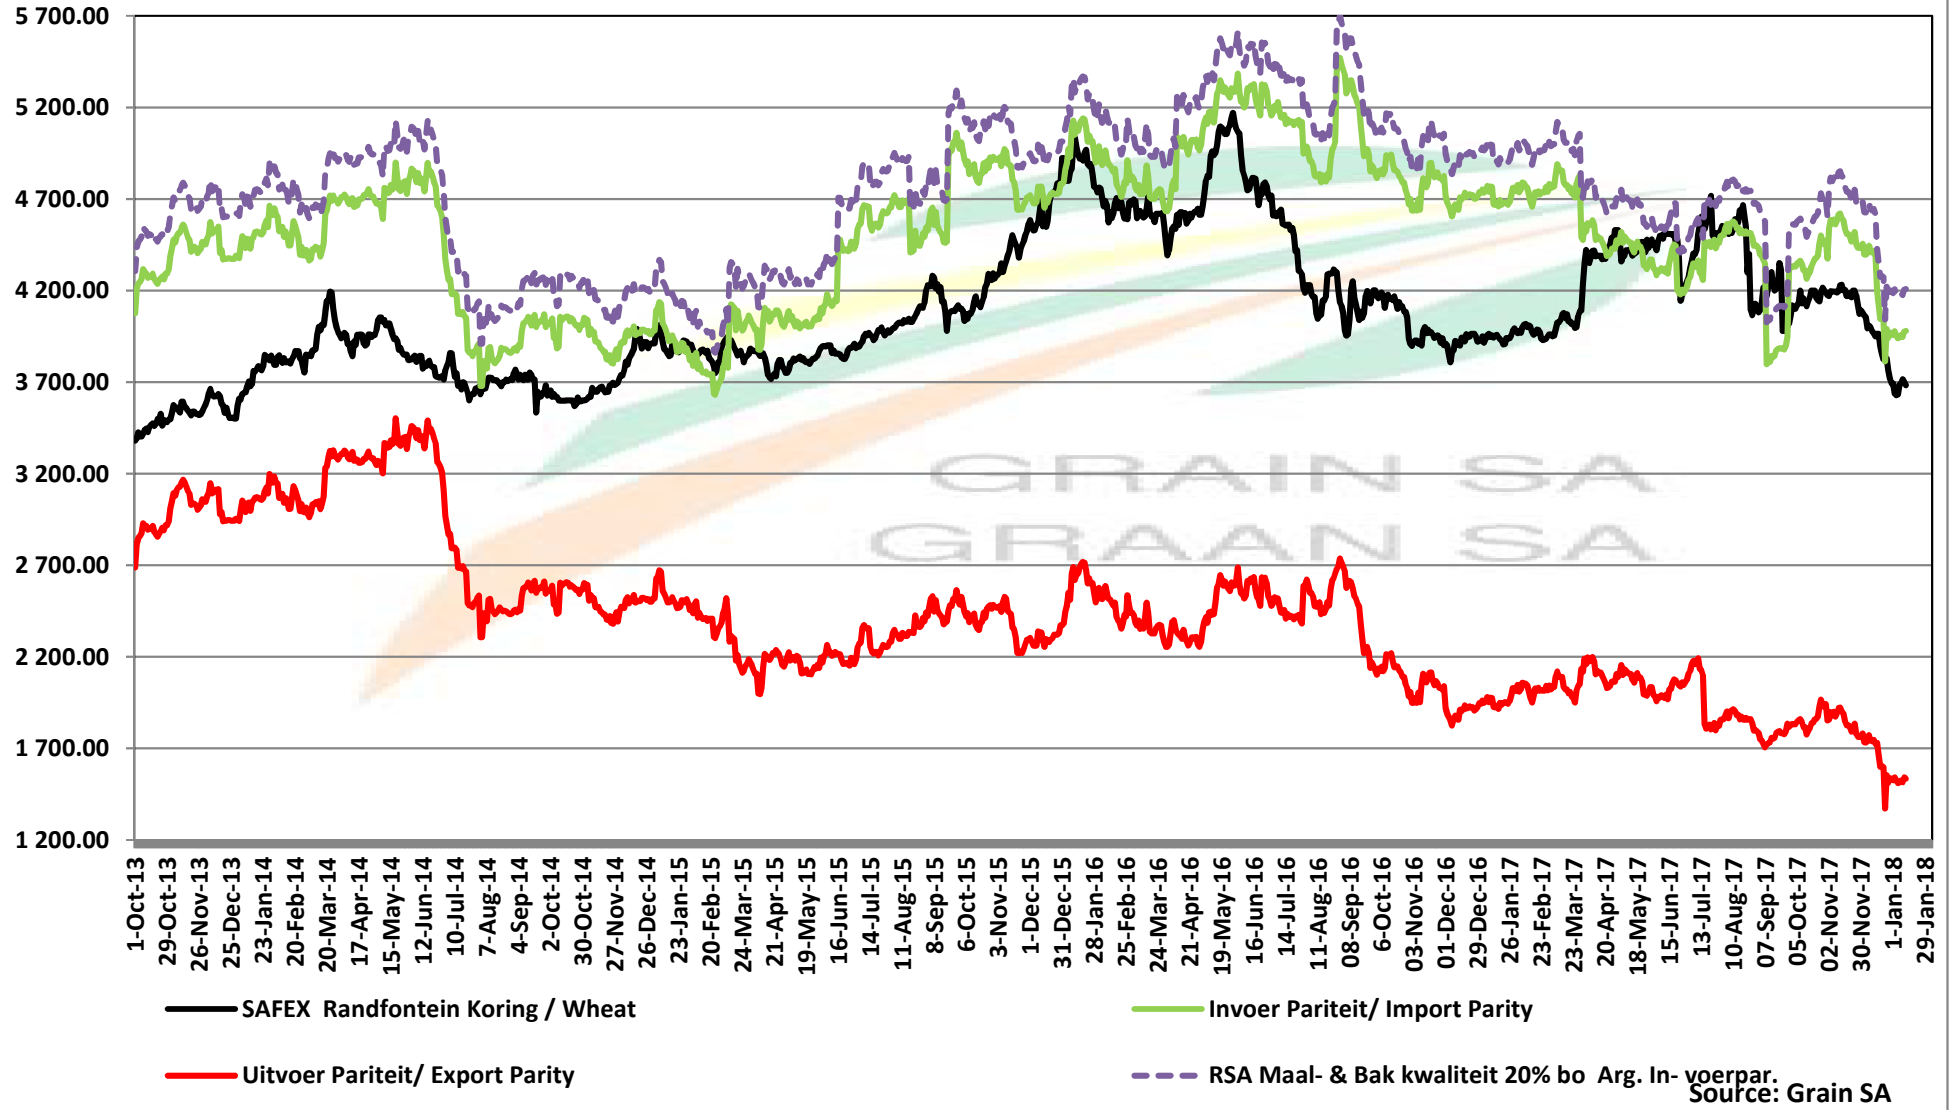

PRICES OF SOUTH AFRICAN AND USA WHEAT DELIVERED IN RANDFONTEIN

PRYSE VAN SUID AFRIKAANSE EN VSA KORING GELEWER IN RANDFONTEIN