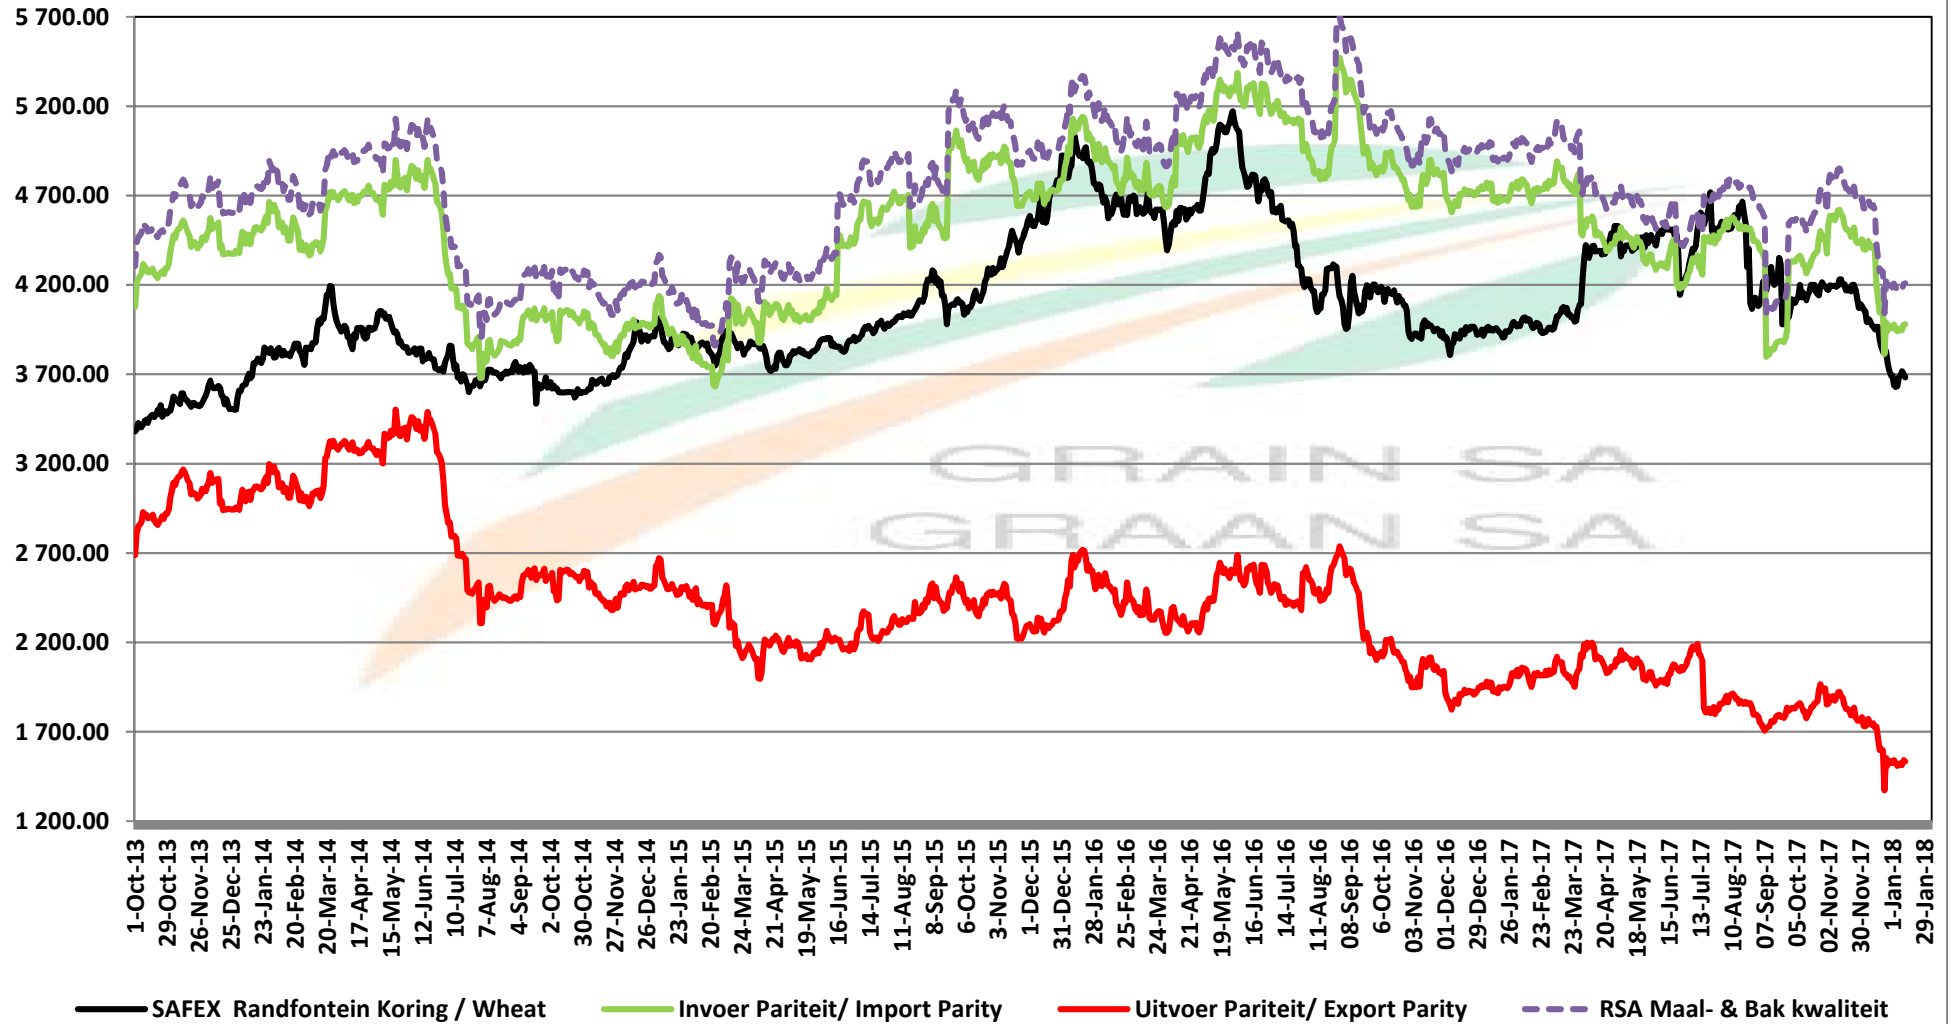

# PRICES OF RSA AND ARGENTINE WHEAT DELIVERED IN RANDFONTEIN

## PRYSE VAN RSA EN ARGENTYNSE KORING GELEWER IN RANDFONTEIN

Source: Grain SA