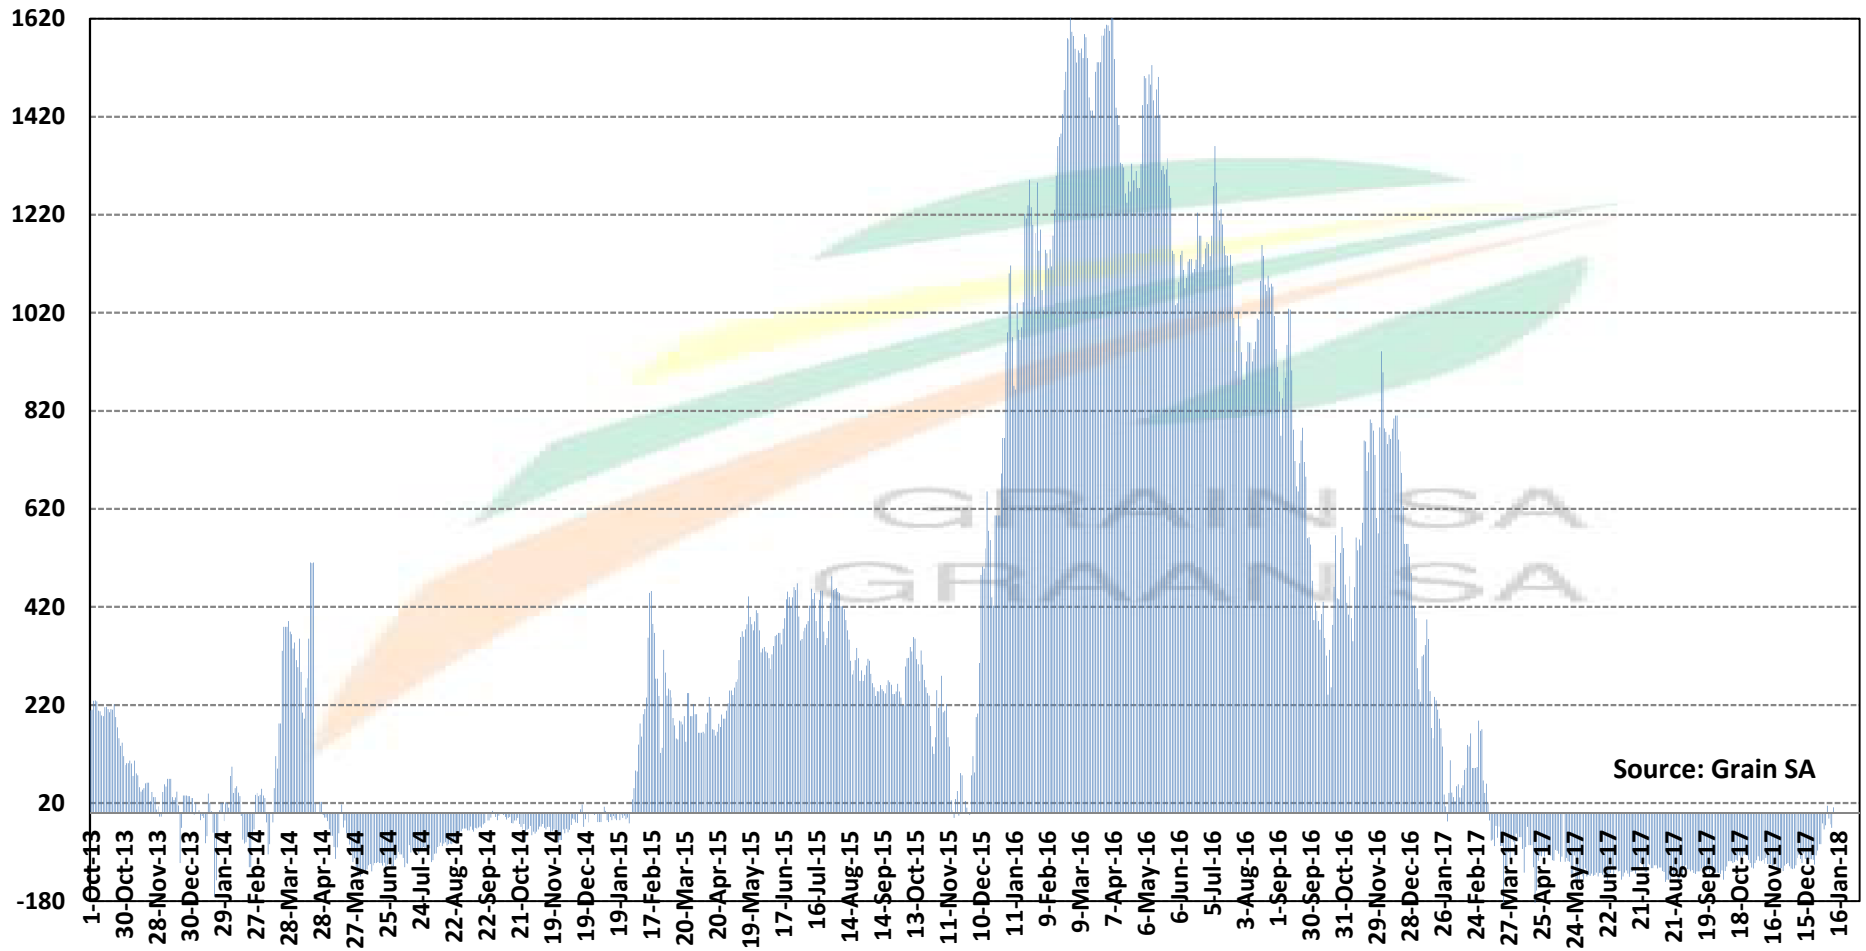

PRICE DIFFERENCE (WMAZ - YMAZ)

Source: Grain SA

■ Difference (WMAZ-YMZ) Spot