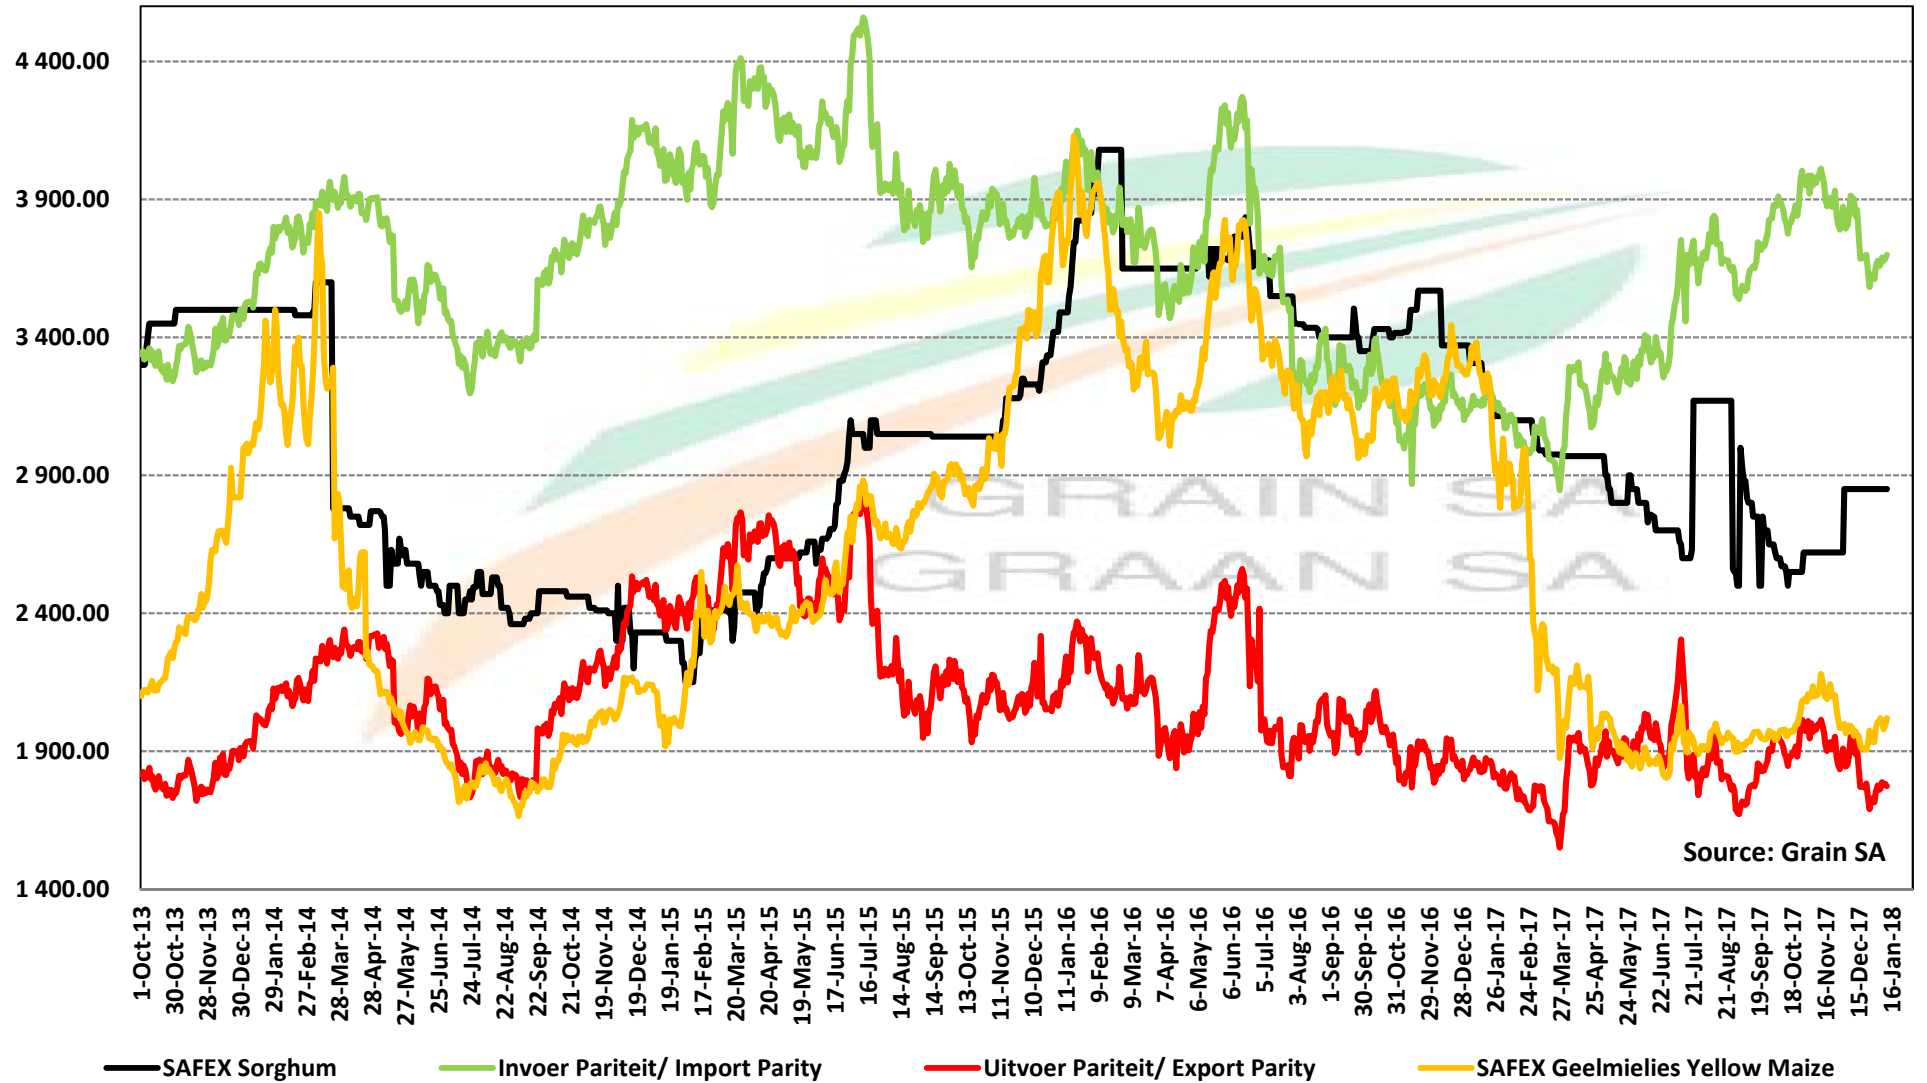

# PRICES OF USA SORGHUM DELIVERED IN RANDFONTEIN

## PRYSE VAN VSA SORGHUM GELEWER IN RANDFONTEIN

Source: Grain SA

**\*PRICES OF USA WHITE MAIZE DELIVERED IN RANDFONTEIN**

**\*PRYSE VAN VSA WITMIELIES GELEWER IN RANDFONTEIN**