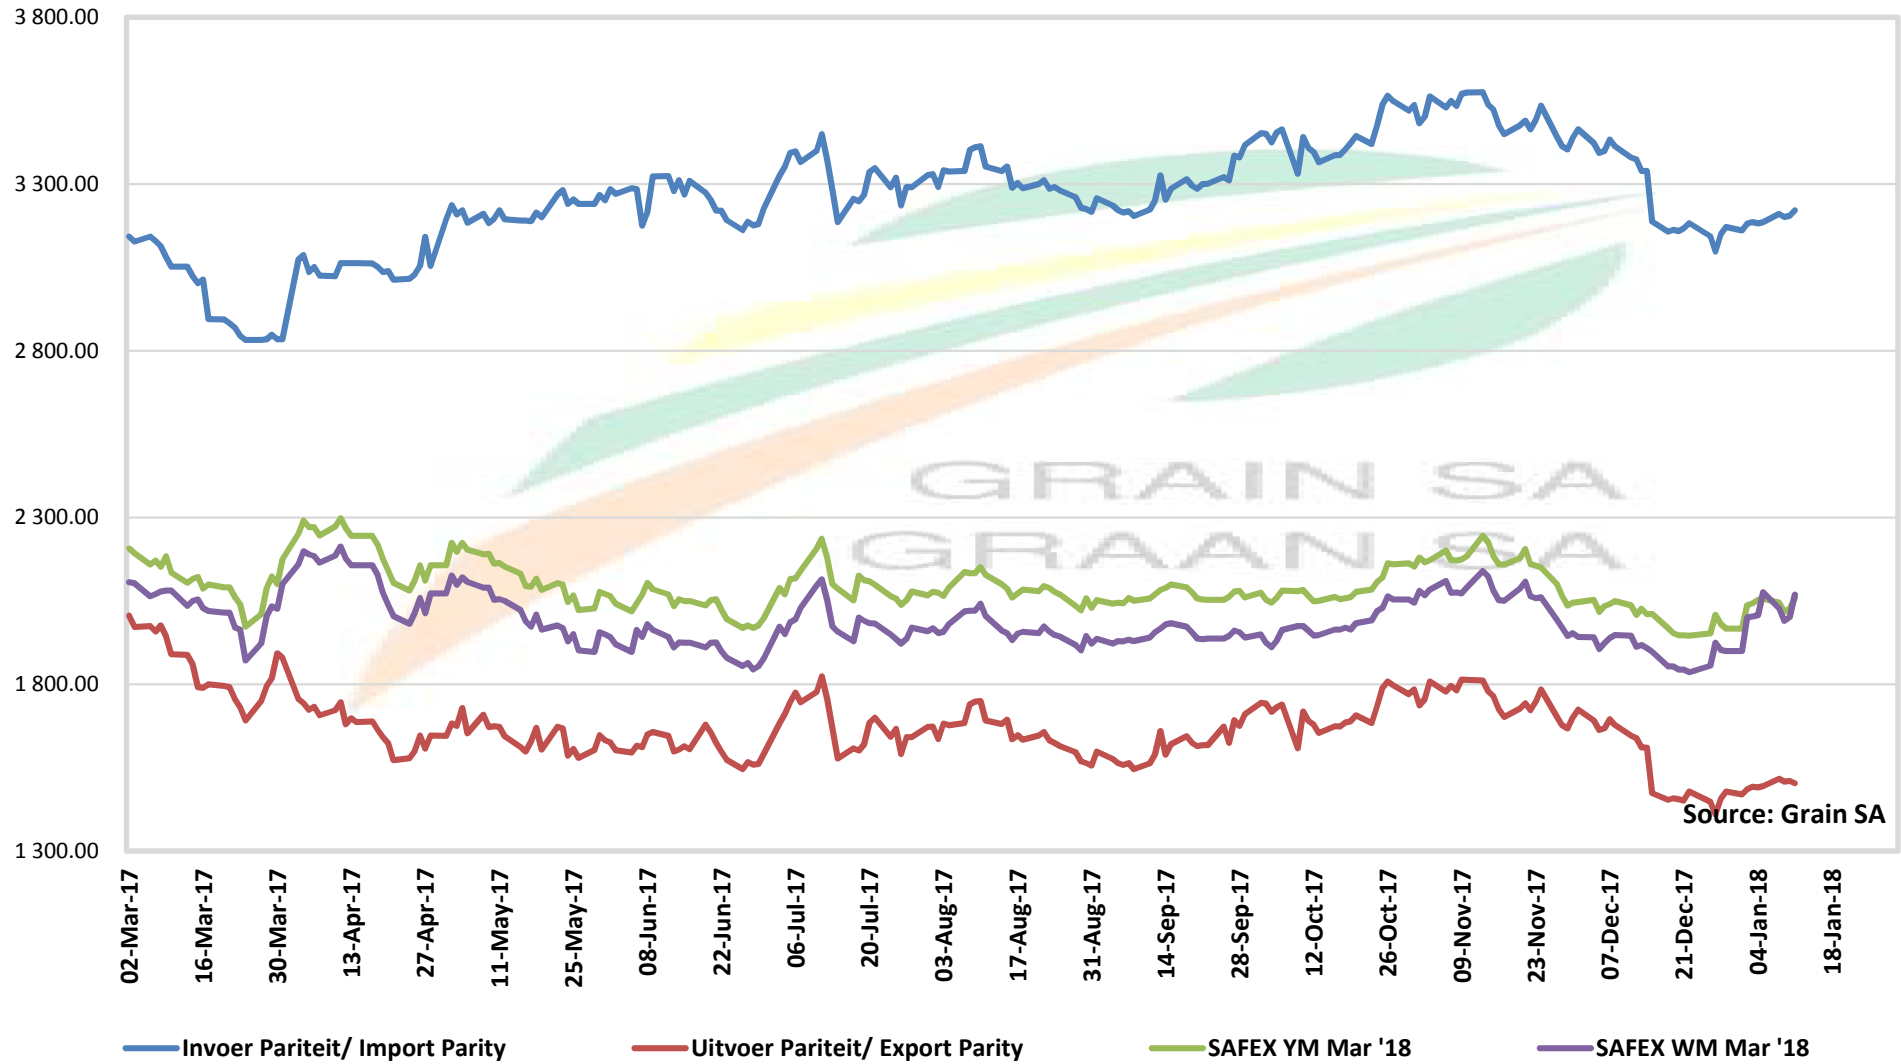

## PRYSE VAN VSA SORGHUM GELEWER IN RANDFONTEIN

Source: Grain SA

**\*PRICES OF USA WHITE MAIZE DELIVERED IN RANDFONTEIN**

**\*PRYSE VAN VSA WITMIELIES GELEWER IN RANDFONTEIN**

# PRICES OF USA YELLOW MAIZE DELIVERED IN RANDFONTEIN

## PRYSE VAN VSA GEELMIELIES GELEWER IN RANDFONTEIN

**PRICES OF USA WHITE & YELLOW MAIZE DELIVERED IN MAR 2018 (RANDFONTEIN)**  
**PRYSE VAN VSA WITMIELIES & GEELMIELIESVIR LEWERING MRT 2018 (RANDFONTEIN)**  
 (Parity prices excludes premiums on WM/Pariteitspryse sluit nie premies op WM in nie)