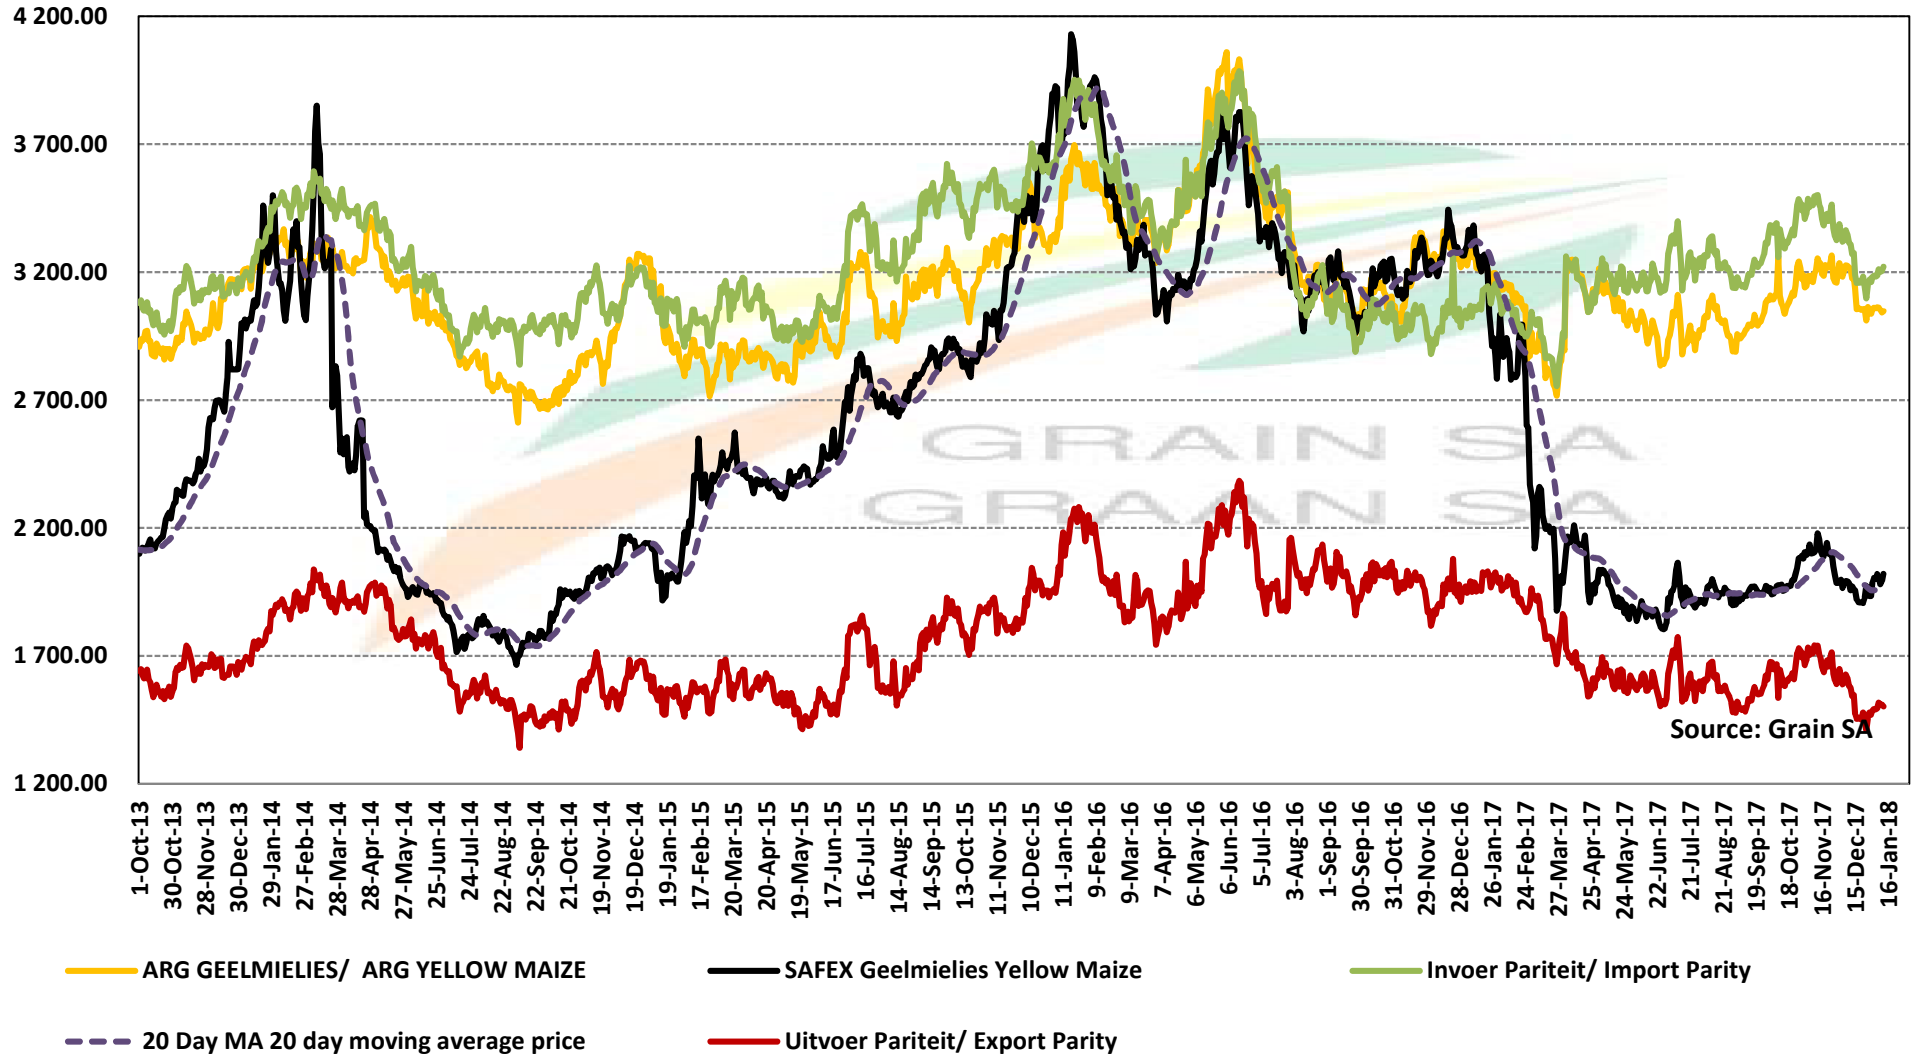

## PRYSE VAN VSA SORGHUM GELEWER IN RANDFONTEIN

Source: Grain SA

**\*PRICES OF USA WHITE MAIZE DELIVERED IN RANDFONTEIN**

**\*PRYSE VAN VSA WITMIELIES GELEWER IN RANDFONTEIN**

# PRICES OF USA YELLOW MAIZE DELIVERED IN RANDFONTEIN

## PRYSE VAN VSA GEELMIELIES GELEWER IN RANDFONTEIN

**PRICES OF USA WHITE & YELLOW MAIZE DELIVERED IN MAR 2018 (RANDFONTEIN)**  
**PRYSE VAN VSA WITMIELIES & GEELMIELIESVIR LEWERING MRT 2018 (RANDFONTEIN)**  
 (Parity prices excludes premiums on WM/Pariteitspryse sluit nie premies op WM in nie)