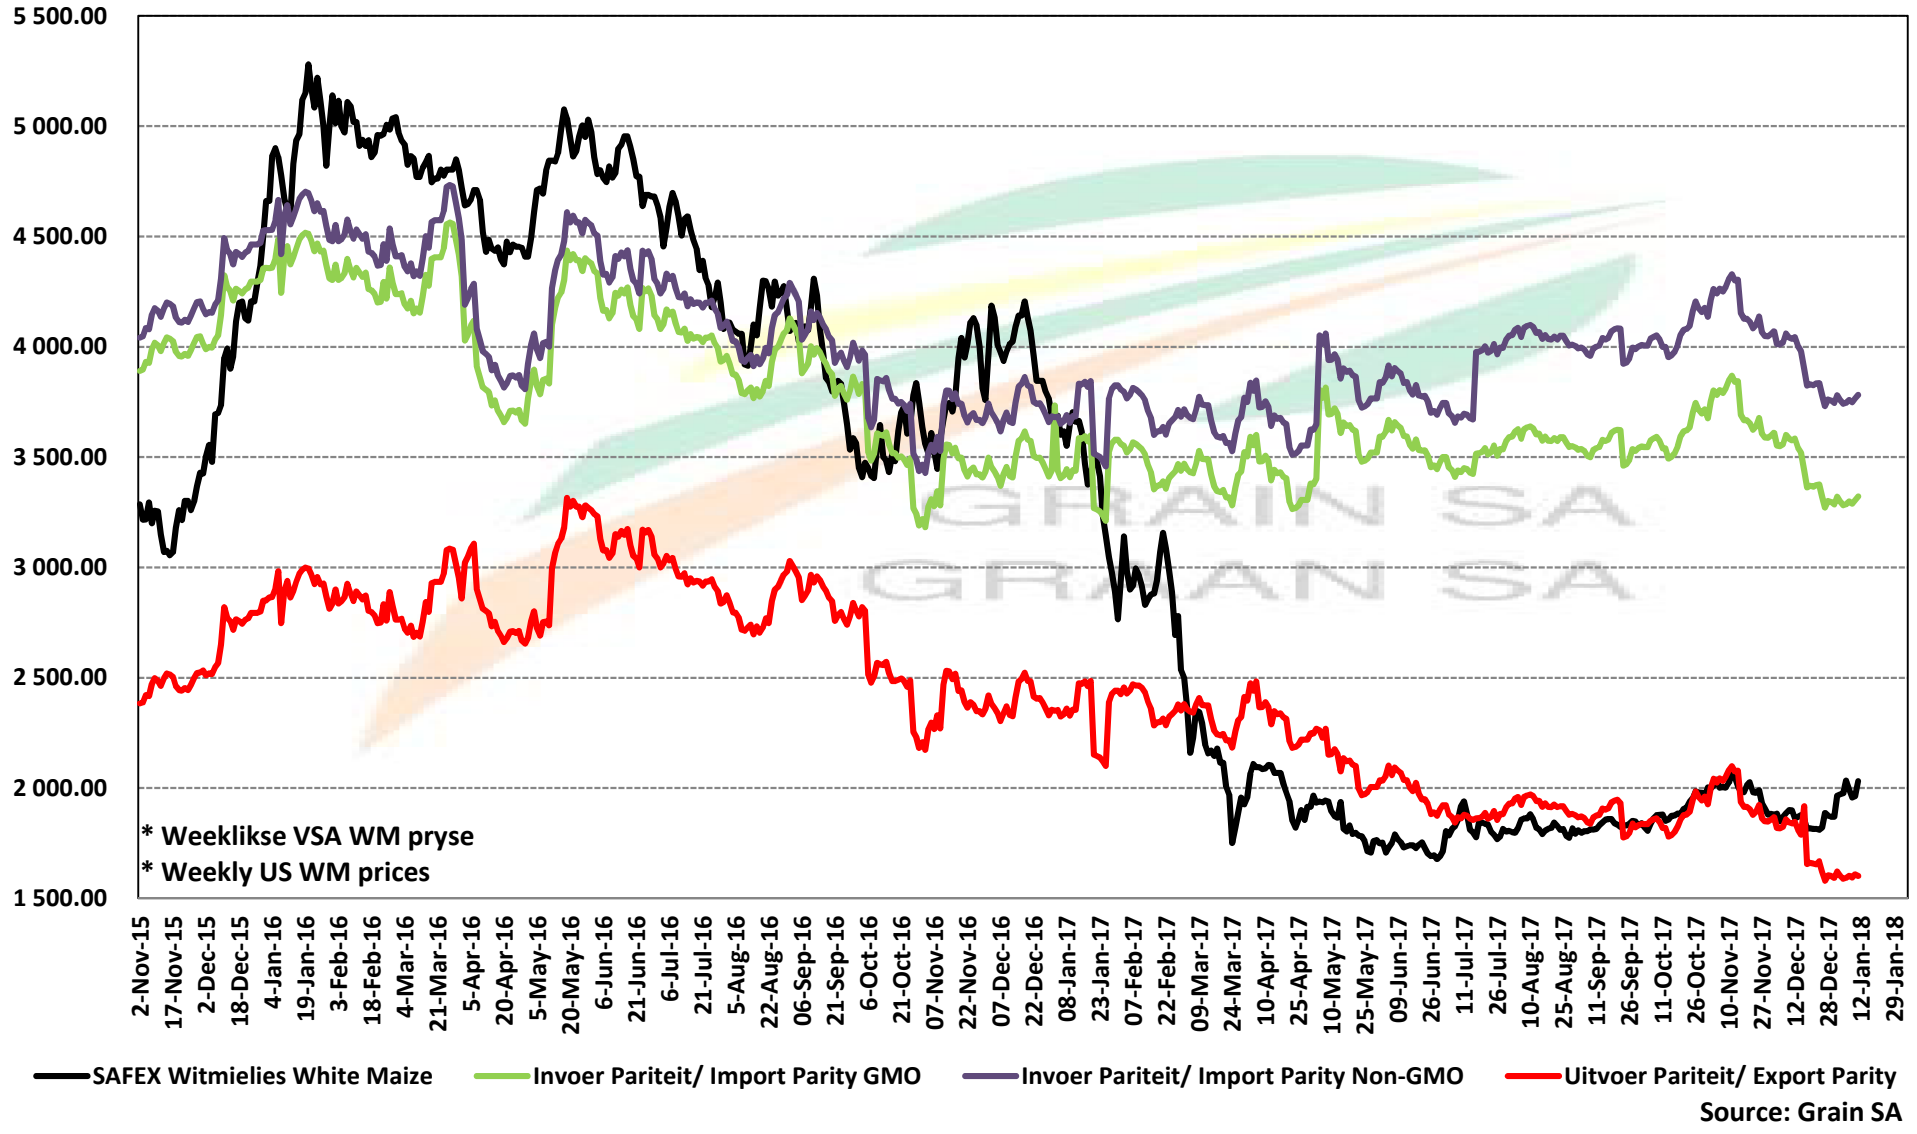

# PRICES OF USA SORGHUM DELIVERED IN RANDFONTEIN

## PRYSE VAN VSA SORGHUM GELEWER IN RANDFONTEIN

Source: Grain SA

**\*PRICES OF USA WHITE MAIZE DELIVERED IN RANDFONTEIN**

**\*PRYSE VAN VSA WITMIELIES GELEWER IN RANDFONTEIN**