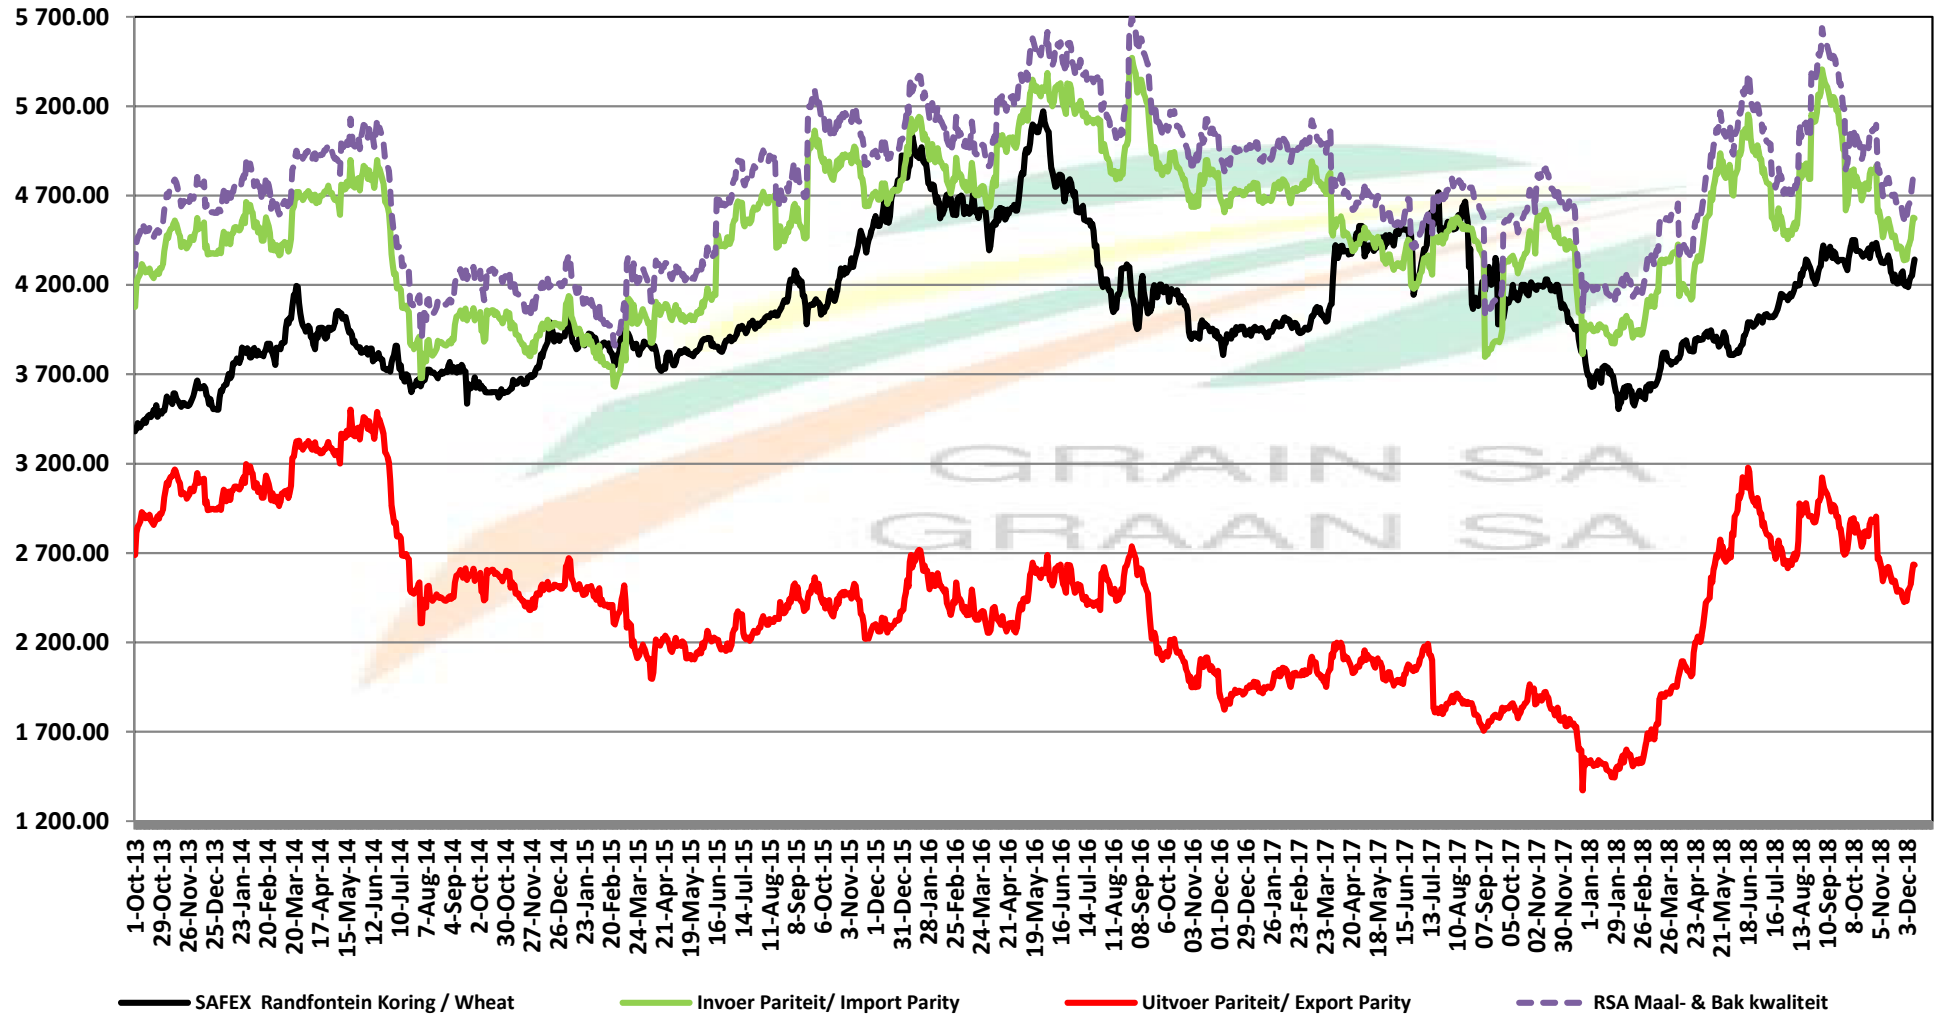

PRICES OF RSA AND ARGENTINE WHEAT DELIVERED IN RANDFONTEIN

PRYSE VAN RSA EN ARGENTYNSE KORING GELEWER IN RANDFONTEIN

Source: Grain SA

PRICES OF SOUTH AFRICAN AND USA WHEAT DELIVERED IN RANDFONTEIN

PRYSE VAN SUID AFRIKAANSE EN VSA KORING GELEWER IN RANDFONTEIN