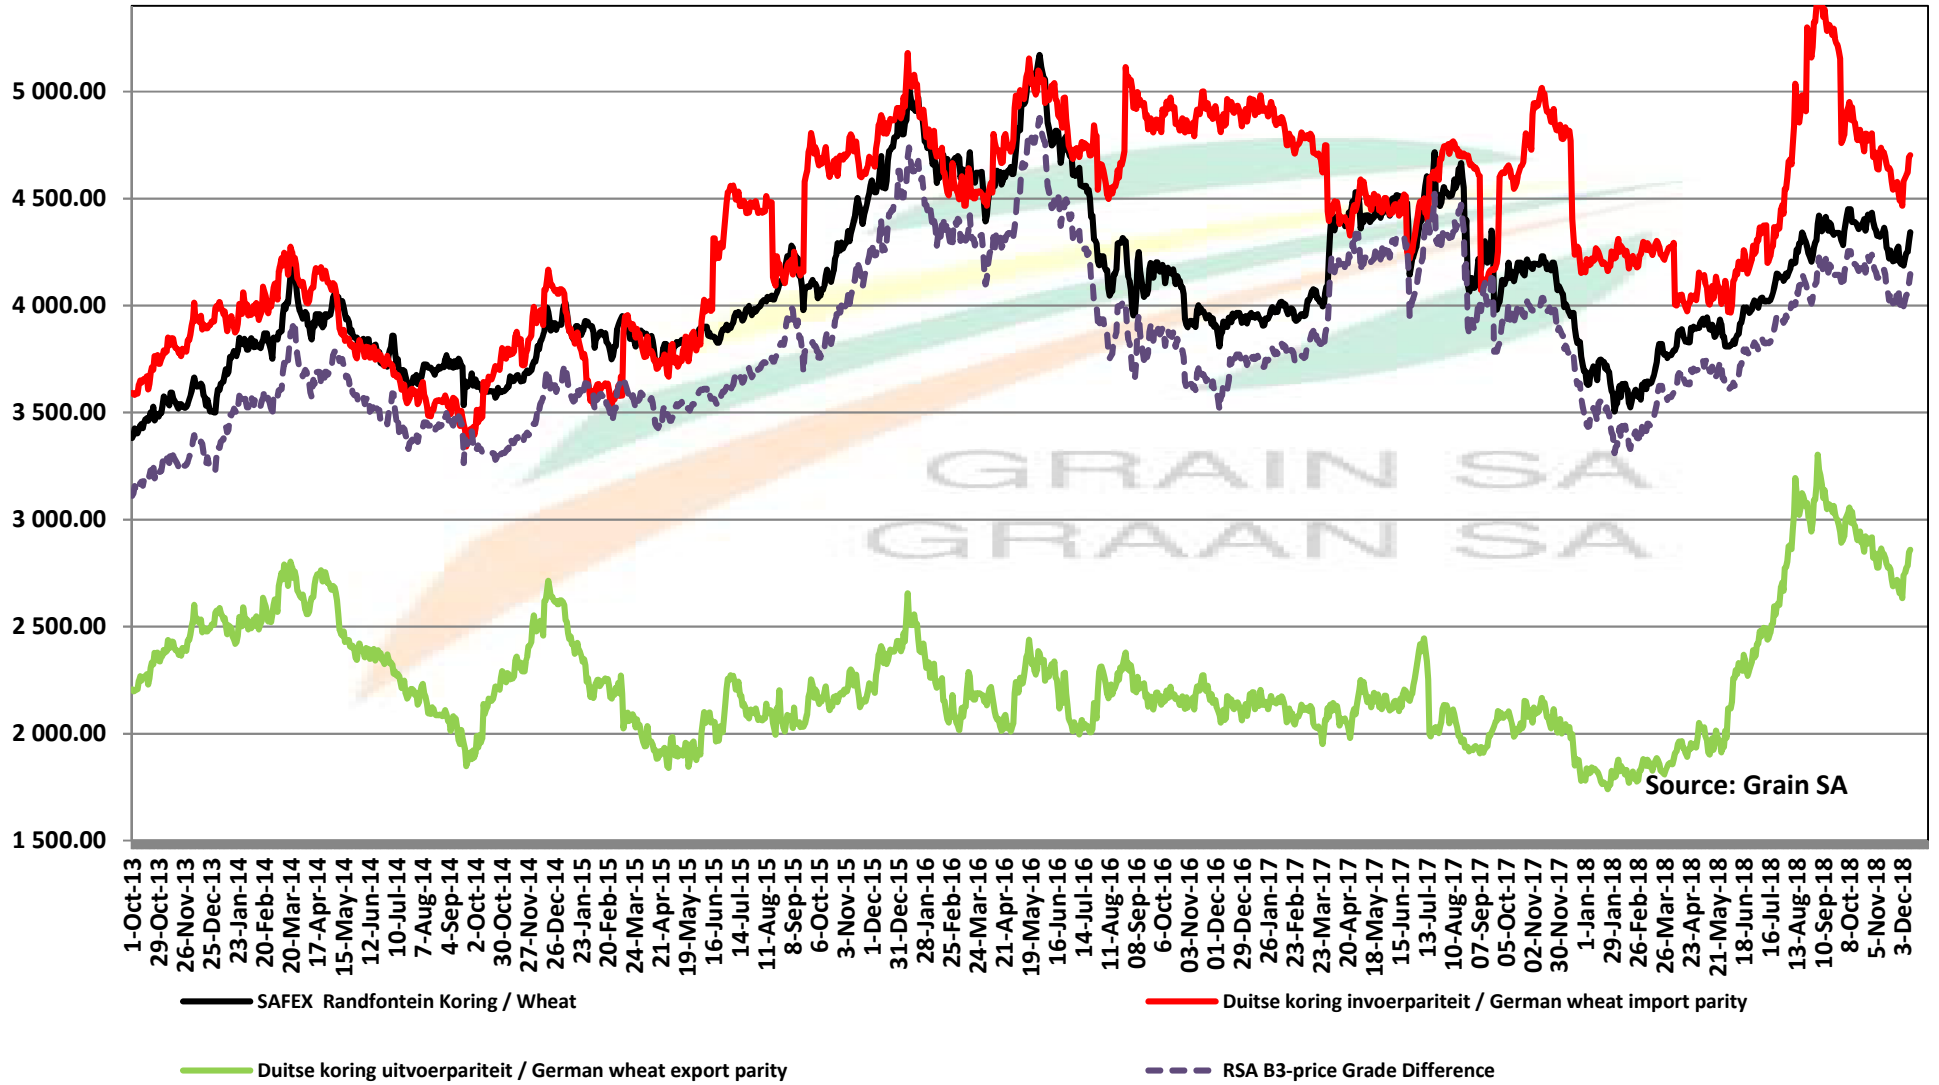

PRICES OF RSA AND GERMAN WHEAT DELIVERED IN RANDFONTEIN

PRYSE VAN RSA EN DUITSTE KORING GELEWER IN RANDFONTEIN