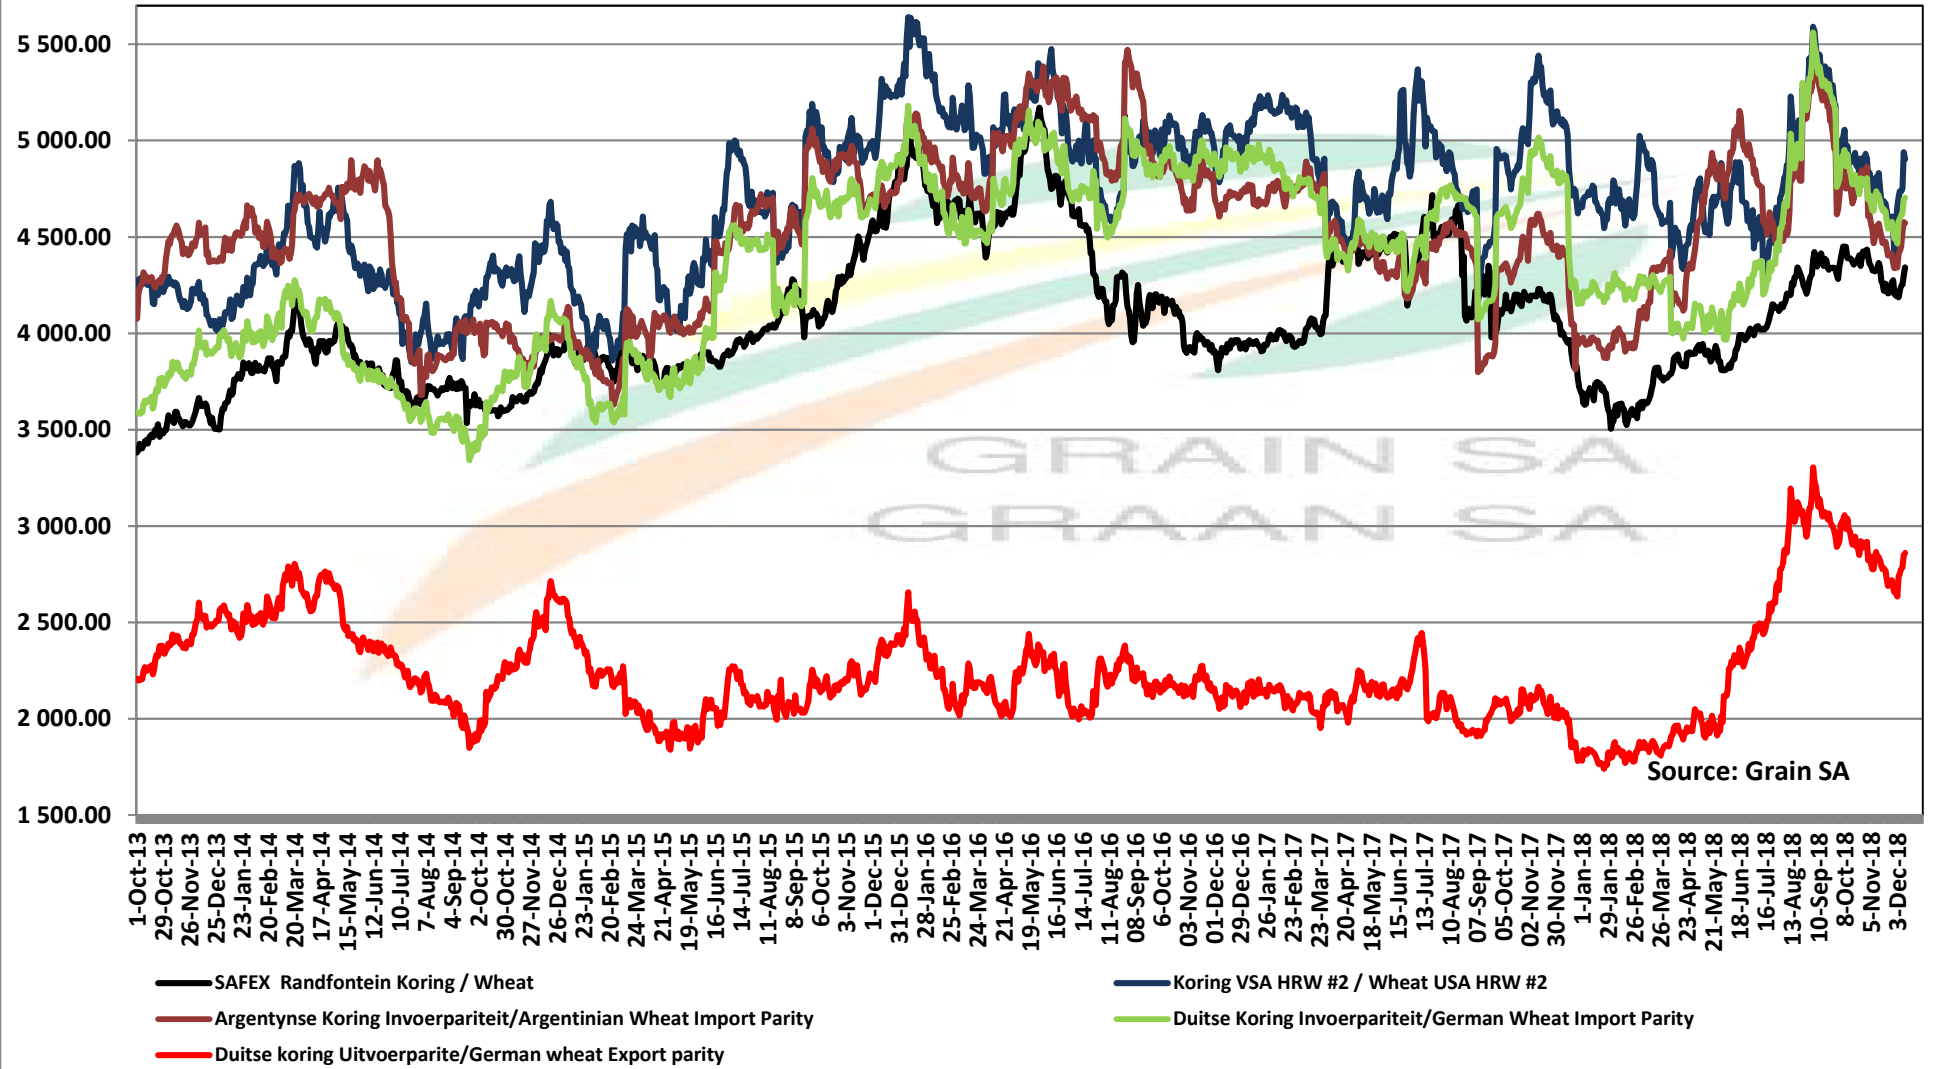

PRICES OF RSA AND ARGENTINE WHEAT DELIVERED IN RANDFONTEIN

PRYSE VAN RSA EN ARGENTYNSE KORING GELEWER IN RANDFONTEIN

Source: Grain SA

PRICES OF SOUTH AFRICAN AND USA WHEAT DELIVERED IN RANDFONTEIN

PRYSE VAN SUID AFRIKAANSE EN VSA KORING GELEWER IN RANDFONTEIN

Source: Grain SA

PRICES OF WHEAT DELIVERED IN RANDFONTEIN PRYSE VAN KORING GELEWER IN RANDFONTEIN

PRICES OF RSA AND GERMAN WHEAT DELIVERED IN RANDFONTEIN

PRYSE VAN RSA EN DUITSTE KORING GELEWER IN RANDFONTEIN