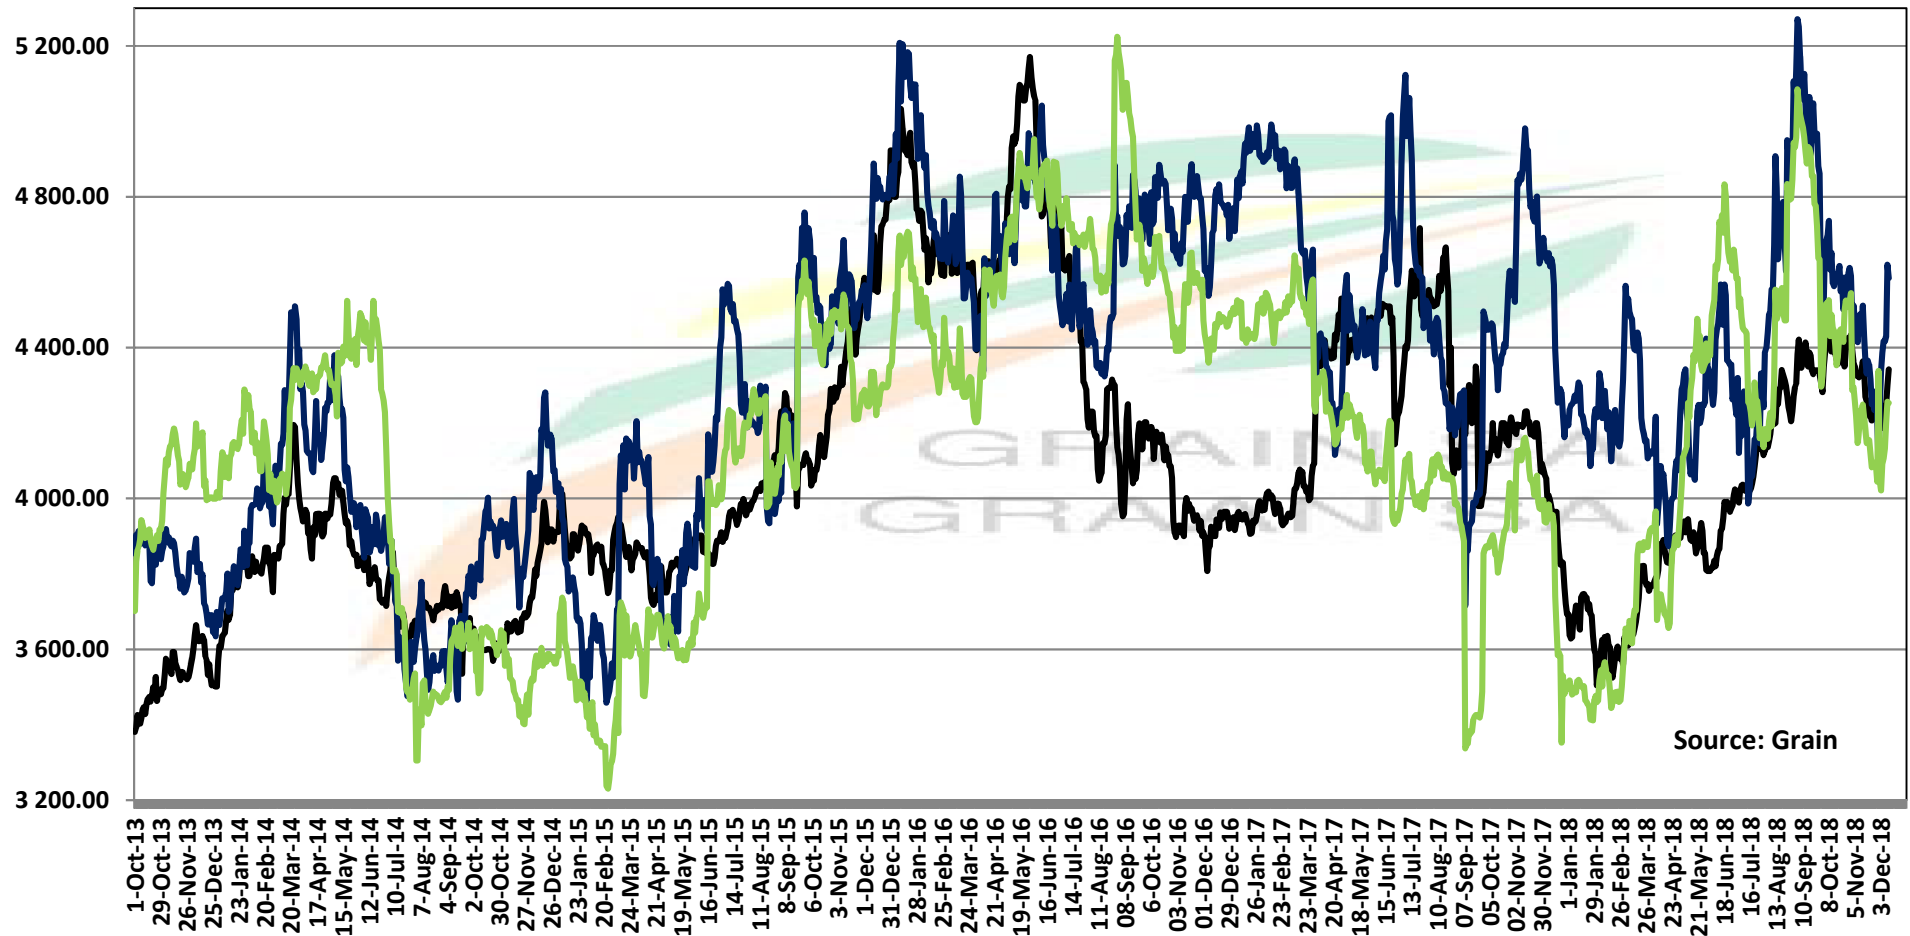

PRICES OF WHEAT DELIVERED IN DURBAN HARBOUR PRYSE VAN KORING VIR LEWERING IN DURBAN HAWE

Source: Grain

— SAFEX Randfontein Koring / Wheat — HRW Koring Dbn Hawe Invoerpariteit/HRW Wheat Dbn Harbour Import Parity — Arg Koring Dbn hawe Invoerpariteit/Arg Wheat Dbn Harbour Import Parity