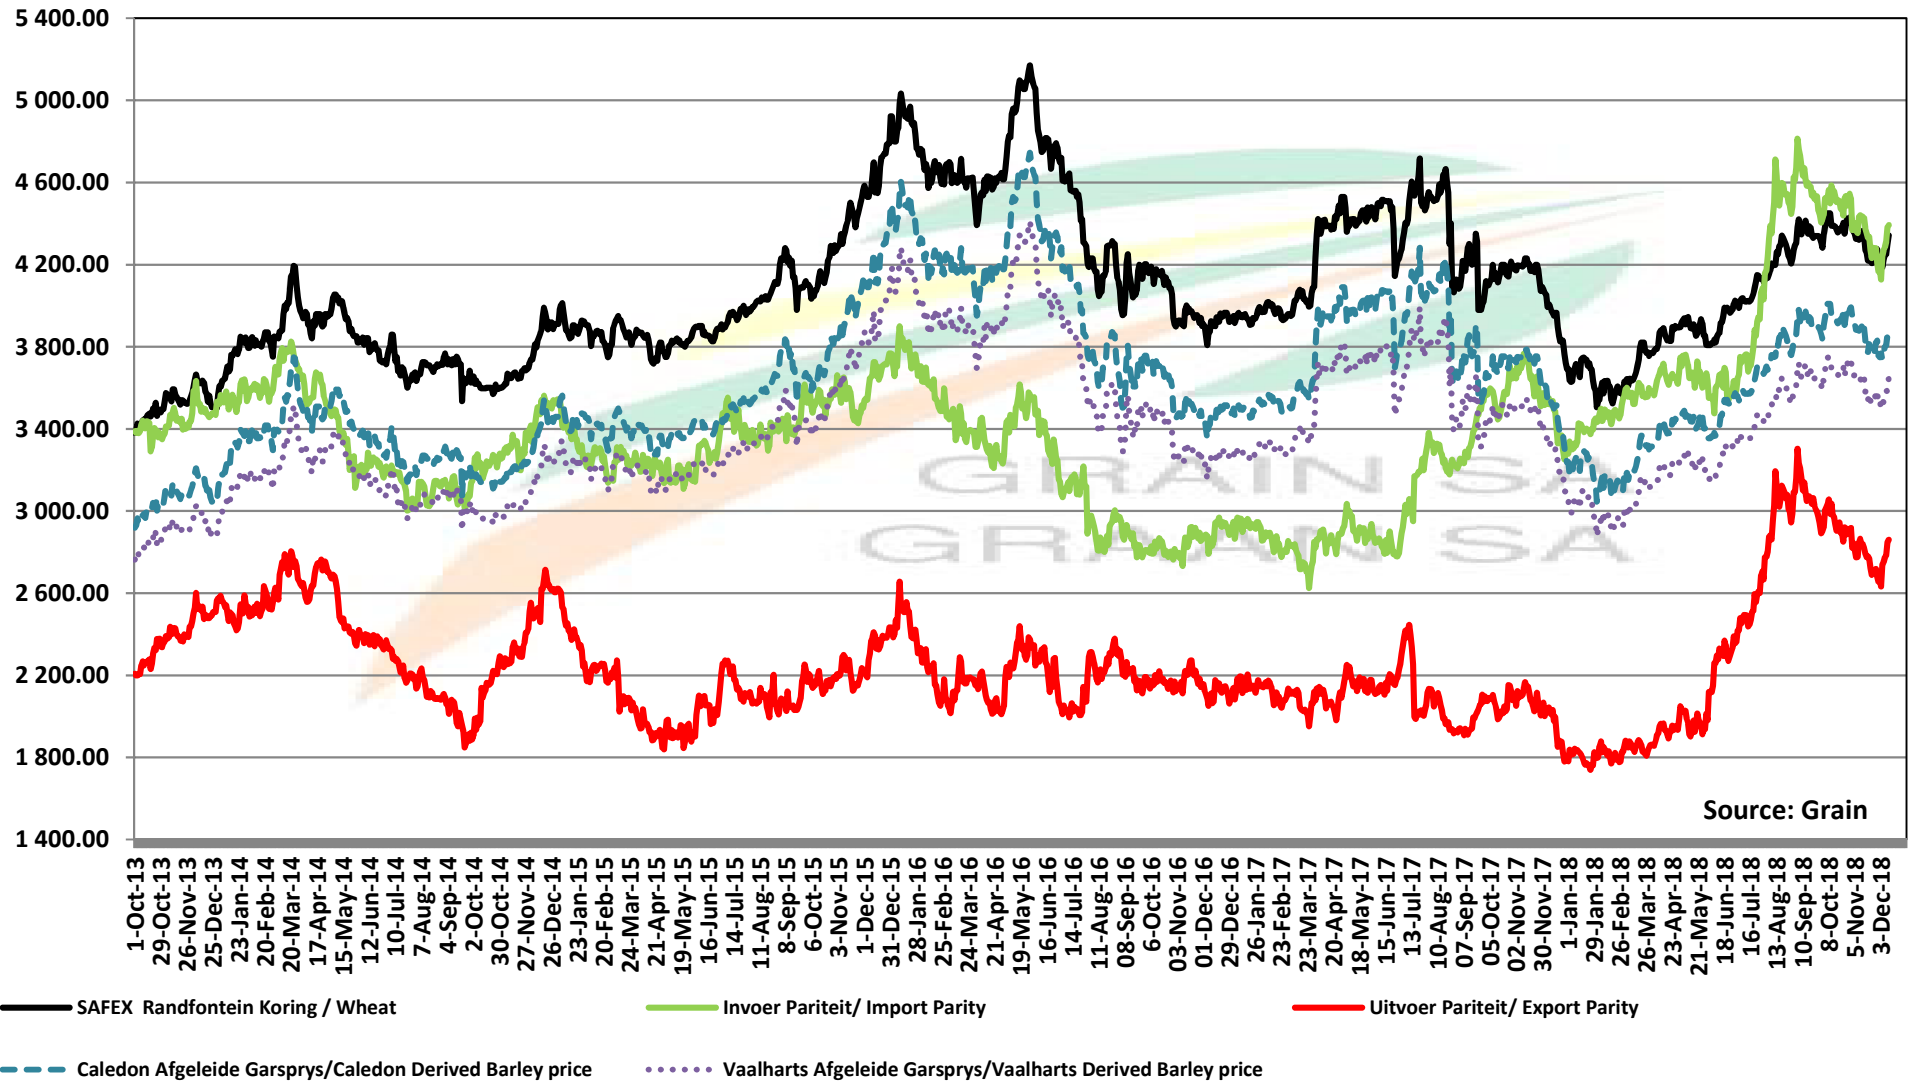

PRICES OF WHEAT DELIVERED IN DURBAN HARBOUR PRYSE VAN KORING VIR LEWERING IN DURBAN HAWE

Source: Grain

— SAFEX Randfontein Koring / Wheat — HRW Koring Dbn Hawe Invoerpariteit/HRW Wheat Dbn Harbour Import Parity — Arg Koring Dbn hawe Invoerpariteit/Arg Wheat Dbn Harbour Import Parity

PRICES OF BARLEY DELIVERED IN RANDFONTEIN

PRYSE VAN GARS GELEWER IN RANDFONTEIN

IMPORT PARITY OF USA HRW AND FRANCE FEED BARLEY

INVOERPARITEIT VAN VSA HRW KORING EN FRANSE VOERGARS