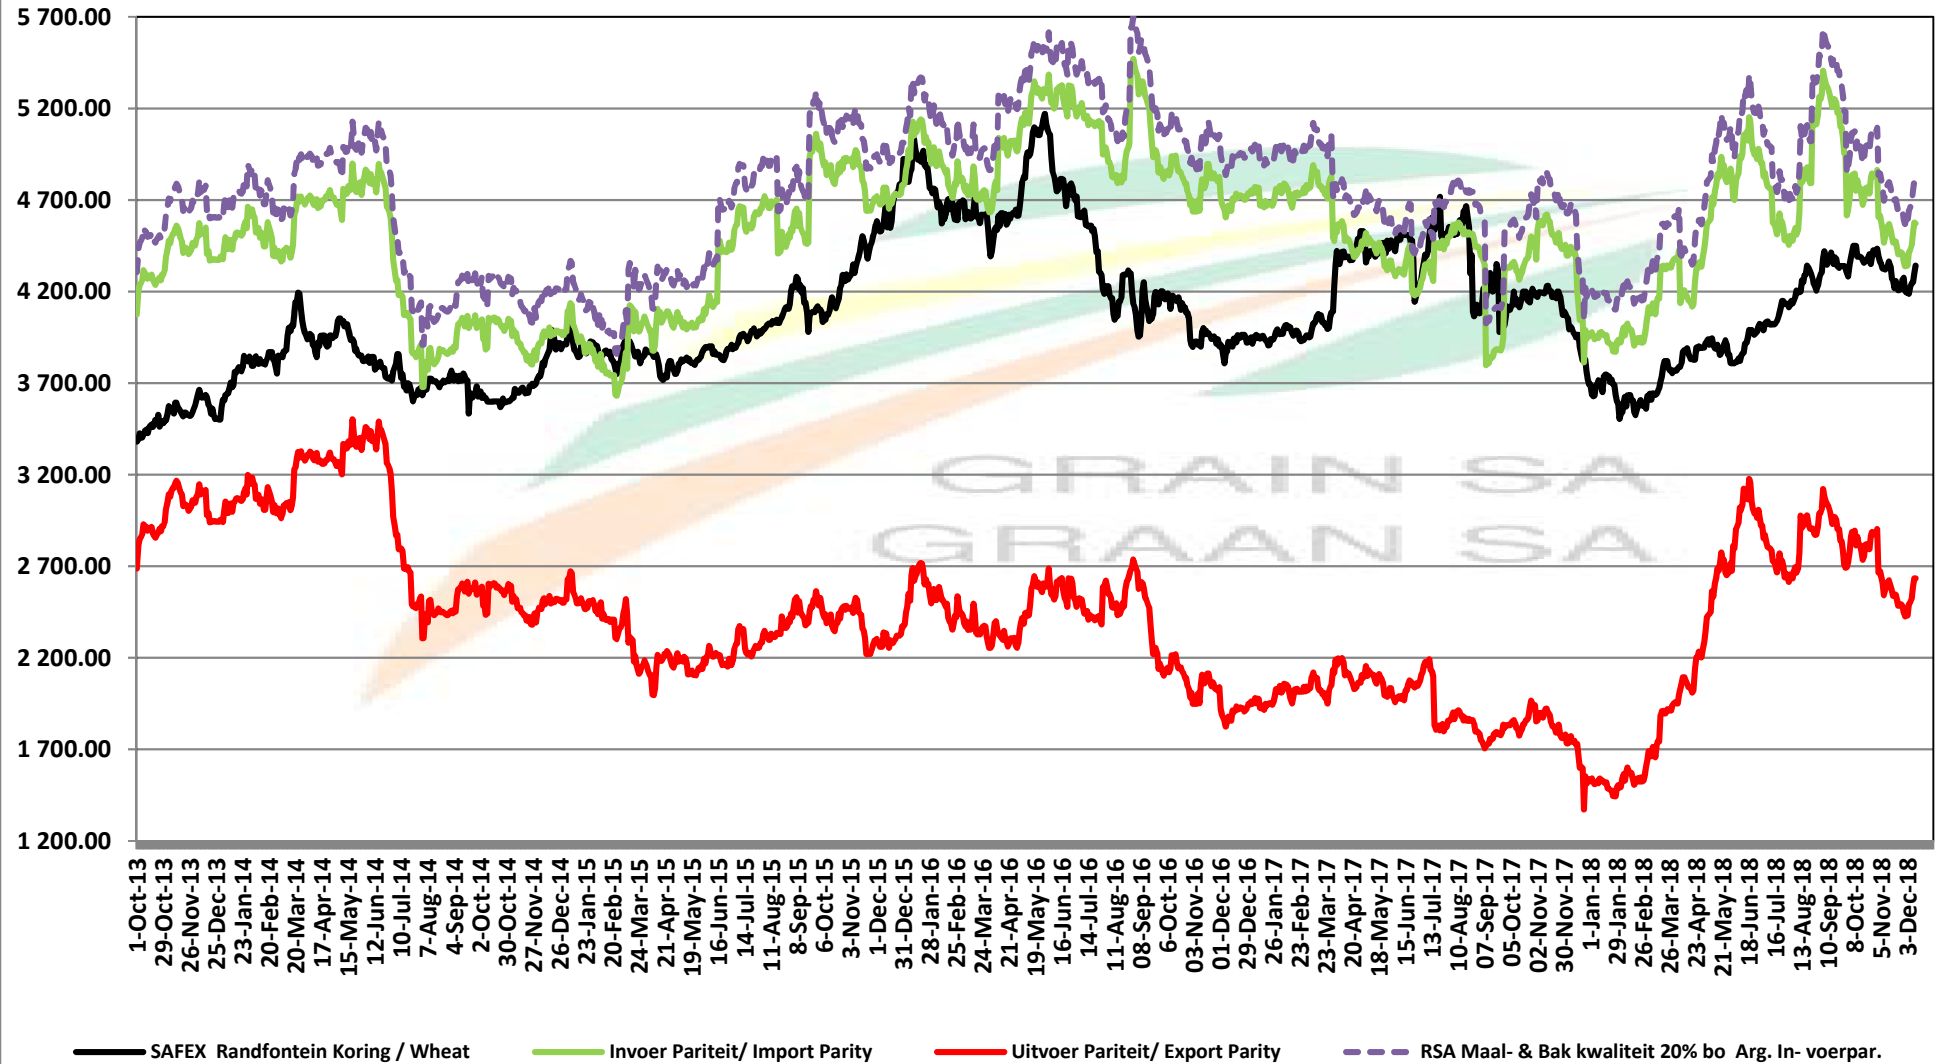

PRICES OF RSA AND ARGENTINE WHEAT DELIVERED IN RANDFONTEIN

PRYSE VAN RSA EN ARGENTYNSE KORING GELEWER IN RANDFONTEIN

Source: Grain SA

PRICES OF SOUTH AFRICAN AND USA WHEAT DELIVERED IN RANDFONTEIN

PRYSE VAN SUID AFRIKAANSE EN VSA KORING GELEWER IN RANDFONTEIN

Source: Grain SA

PRICES OF WHEAT DELIVERED IN RANDFONTEIN PRYSE VAN KORING GELEWER IN RANDFONTEIN

PRICES OF RSA AND GERMAN WHEAT DELIVERED IN RANDFONTEIN

PRYSE VAN RSA EN DUITSTE KORING GELEWER IN RANDFONTEIN