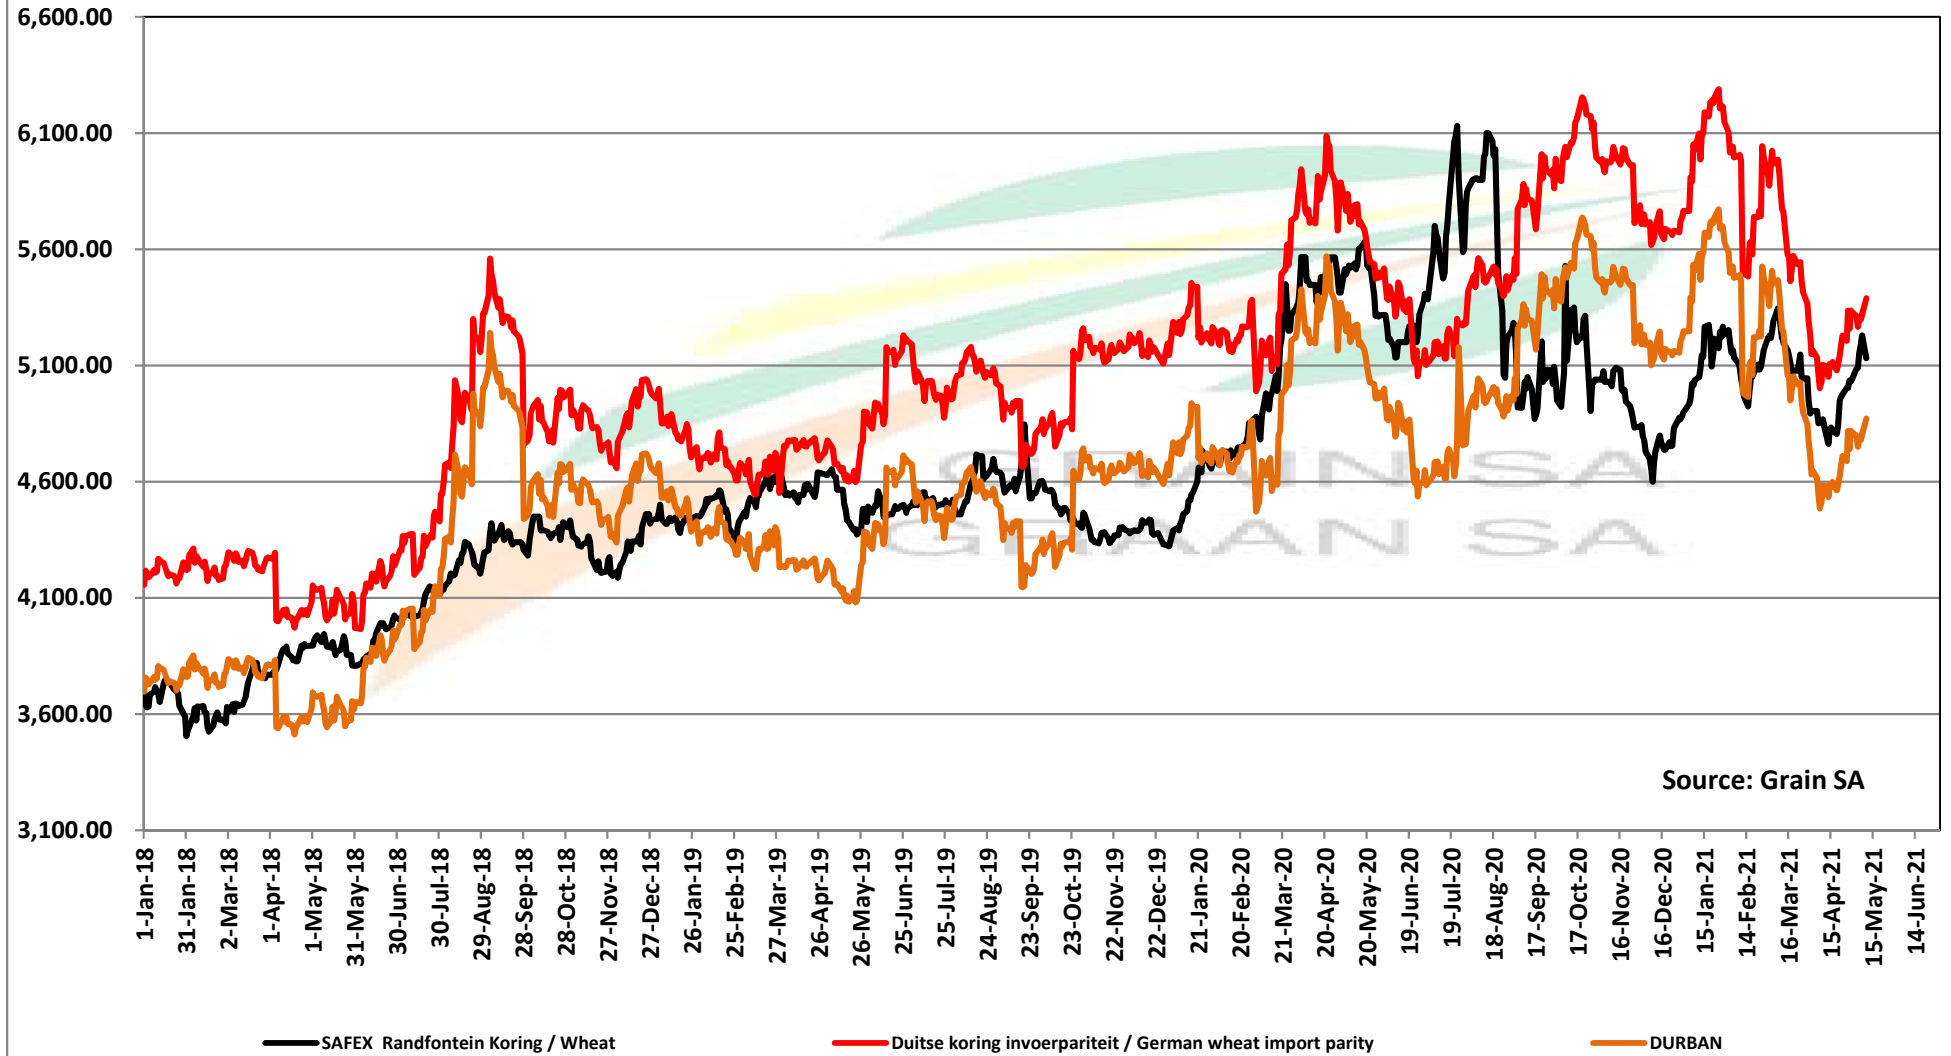

PRICES OF RSA AND GERMAN WHEAT DELIVERED IN RANDFONTEIN

PRYSE VAN RSA EN DUITSTE KORING GELEWER IN RANDFONTEIN

Source: Grain SA