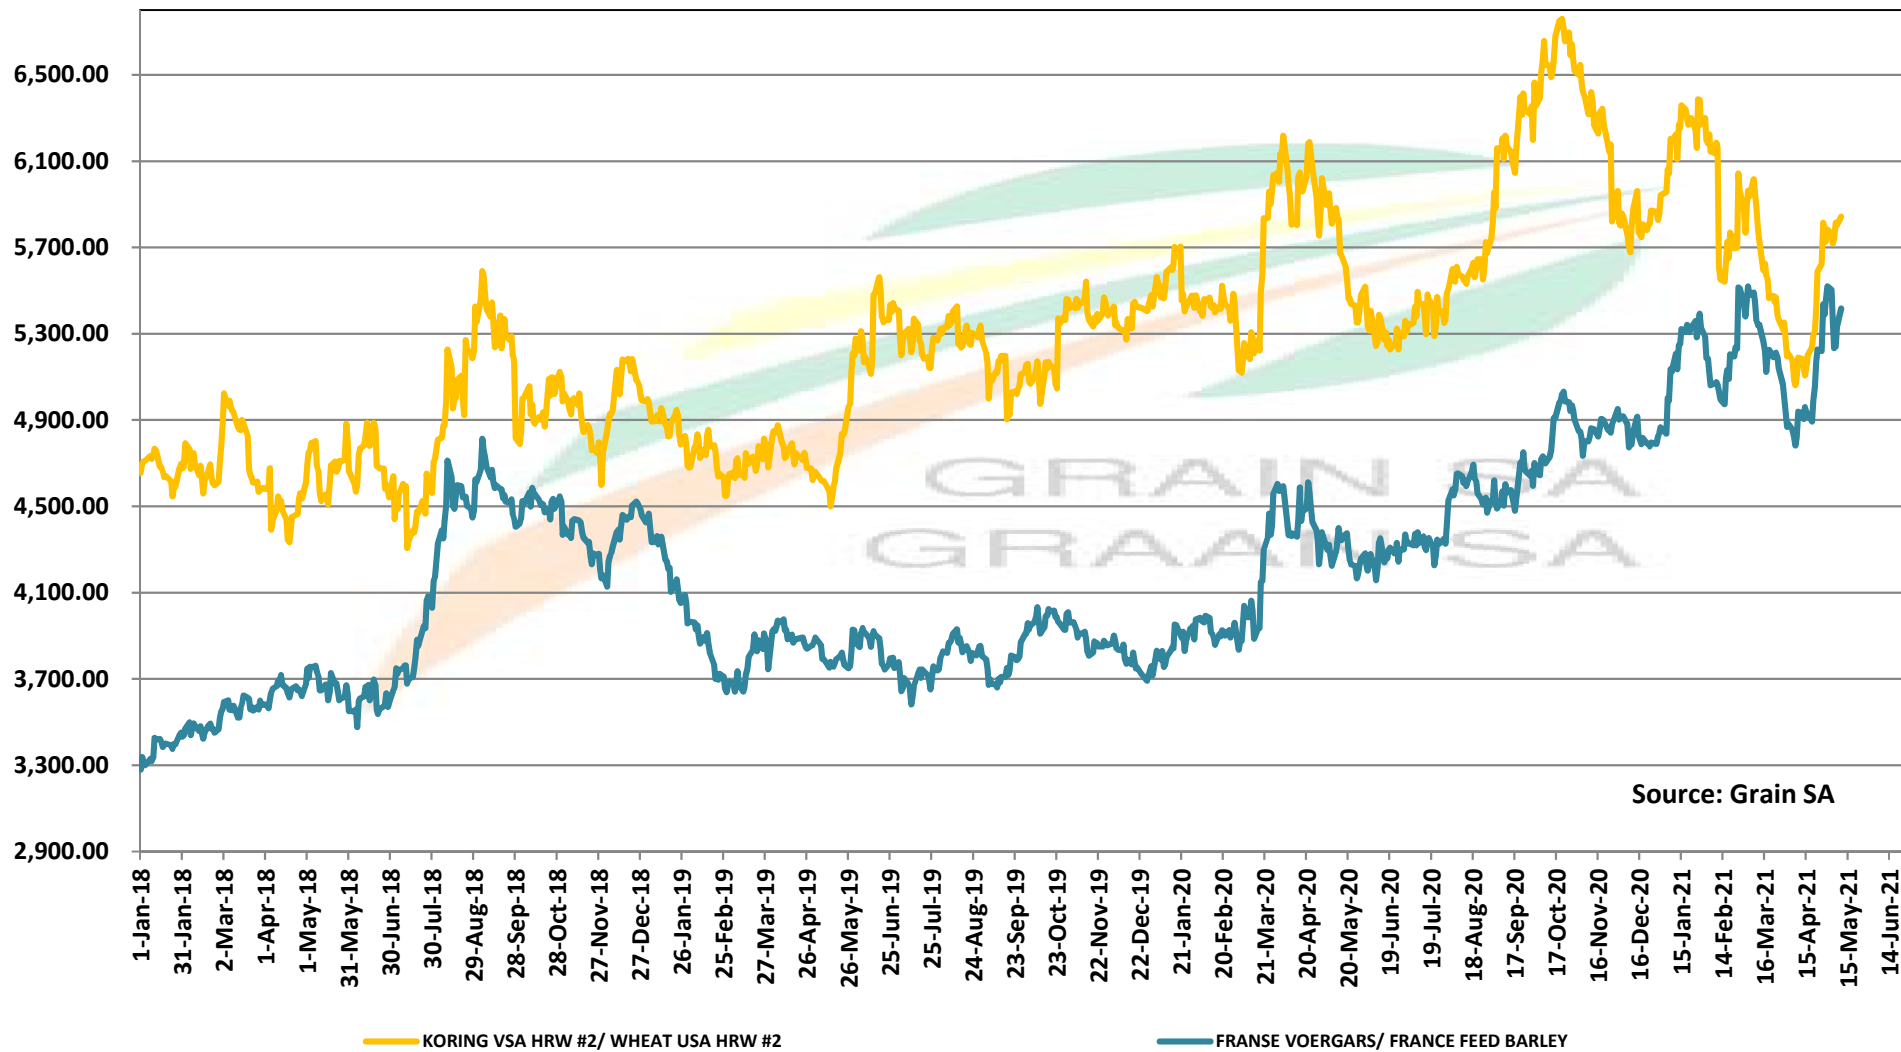

Source: Grain SA

PRICES OF WHEAT DELIVERED IN RANDFONTEIN PRYSE VAN KORING GELEWER IN RANDFONTEIN

PRICES OF RSA AND GERMAN WHEAT DELIVERED IN RANDFONTEIN

PRYSE VAN RSA EN DUITSTE KORING GELEWER IN RANDFONTEIN

Source: Grain SA

PRICES OF WHEAT DELIVERED IN DURBAN HARBOUR PRYSE VAN KORING VIR LEWERING IN DURBAN HAWE

PRICES OF BARLEY DELIVERED IN RANDFONTEIN

PRYSE VAN GARS GELEWER IN RANDFONTEIN

IMPORT PARITY OF USA HRW AND FRANCE FEED BARLEY INVOERPARITEIT VAN VSA HRW KORING EN FRANSE VOERGARS

Source: Grain SA

IMPORT PARITY AND EXPORT PARITY OF USA OATS

INVOERPARITEIT EN UITVOERPARITEIT VAN VSA HAWER