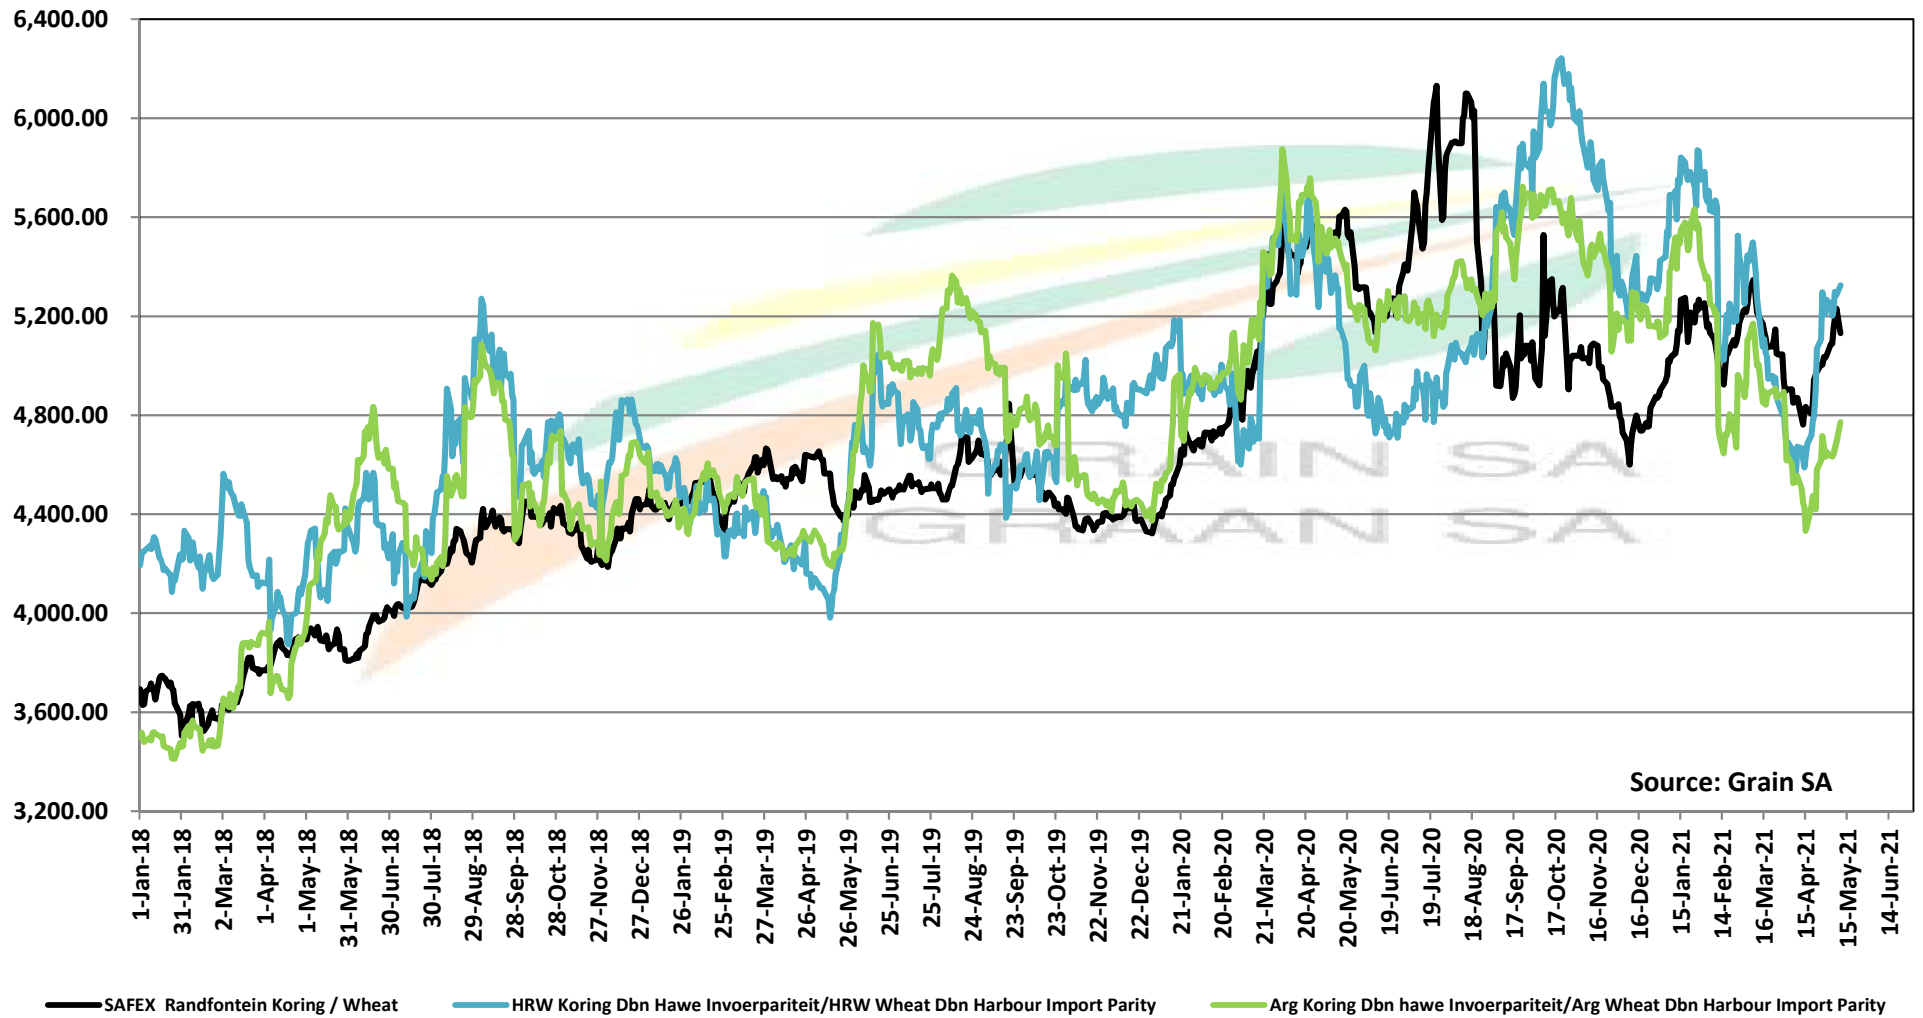

Source: Grain SA

PRICES OF WHEAT DELIVERED IN RANDFONTEIN PRYSE VAN KORING GELEWER IN RANDFONTEIN

PRICES OF RSA AND GERMAN WHEAT DELIVERED IN RANDFONTEIN

PRYSE VAN RSA EN DUITSTE KORING GELEWER IN RANDFONTEIN

Source: Grain SA

PRICES OF WHEAT DELIVERED IN DURBAN HARBOUR PRYSE VAN KORING VIR LEWERING IN DURBAN HAWE

PRICES OF BARLEY DELIVERED IN RANDFONTEIN

PRYSE VAN GARS GELEWER IN RANDFONTEIN

IMPORT PARITY OF USA HRW AND FRANCE FEED BARLEY INVOERPARITEIT VAN VSA HRW KORING EN FRANSE VOERGARS