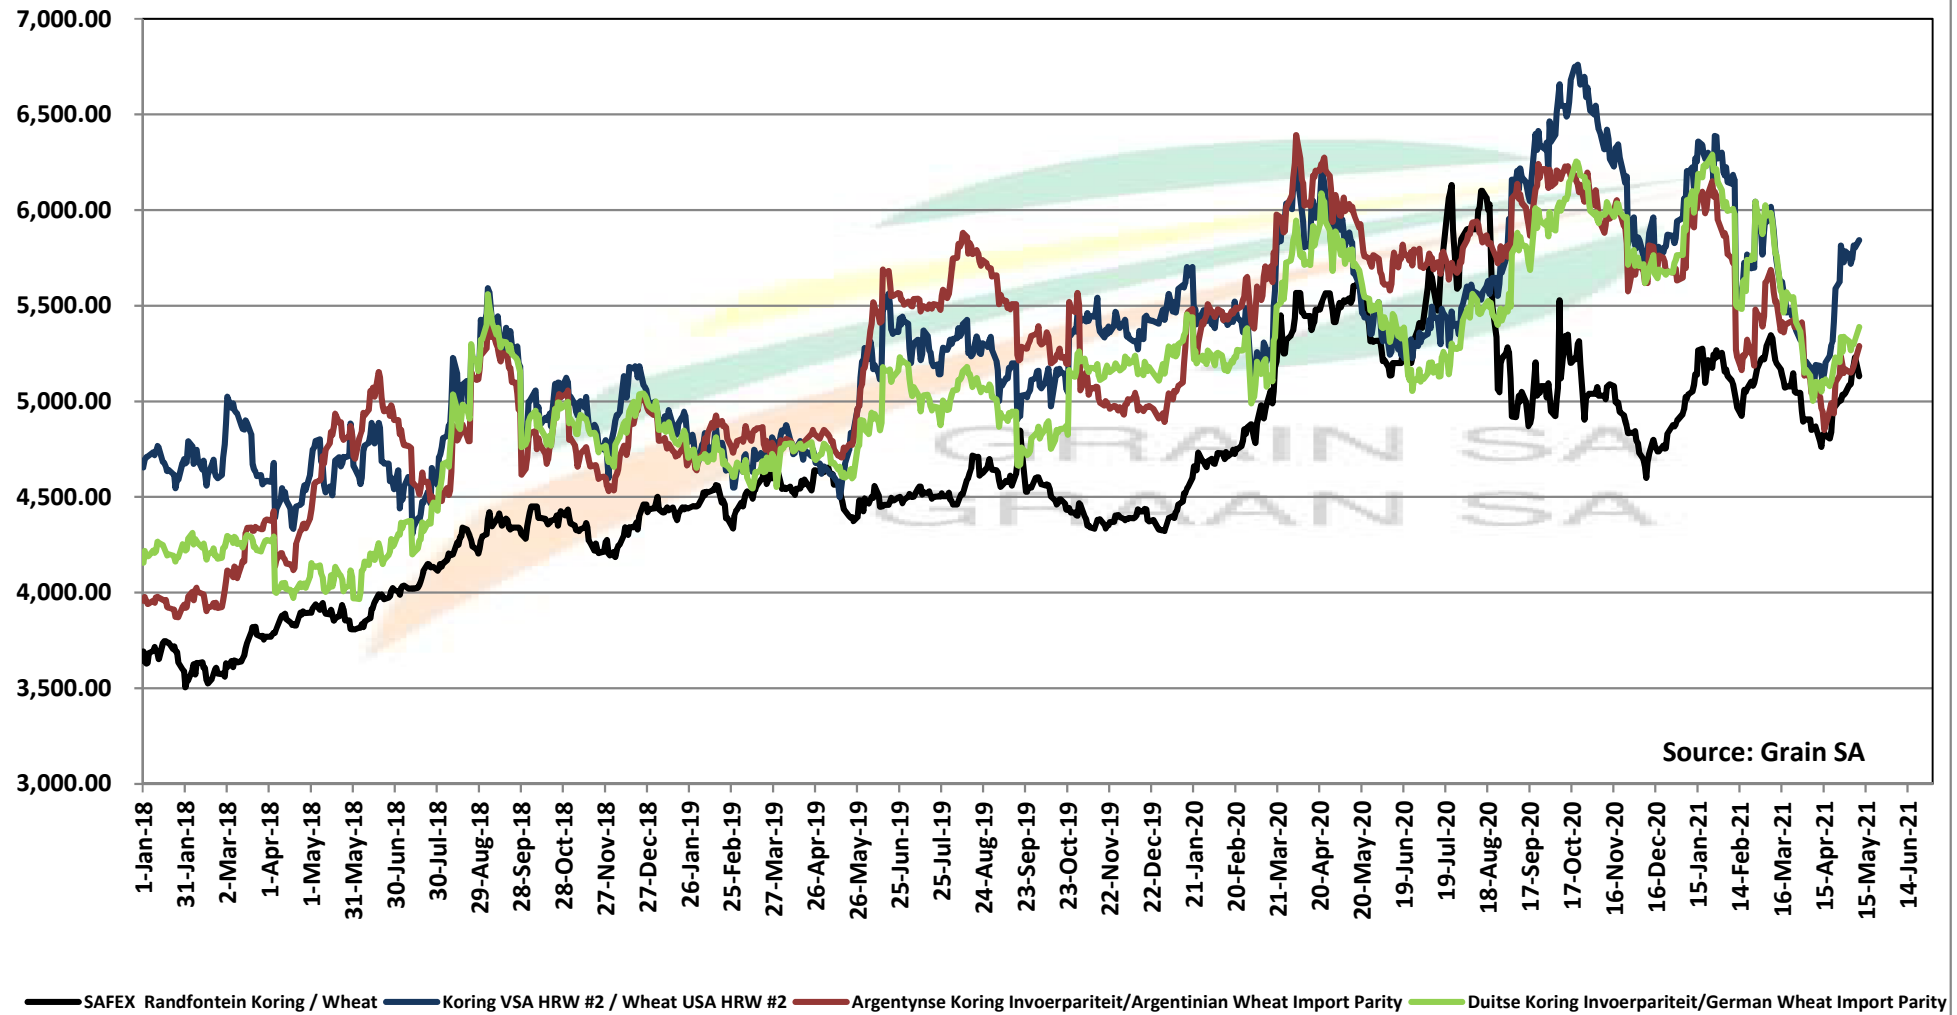

PRICES OF WHEAT DELIVERED IN RANDFONTEIN PRYSE VAN KORING GELEWER IN RANDFONTEIN