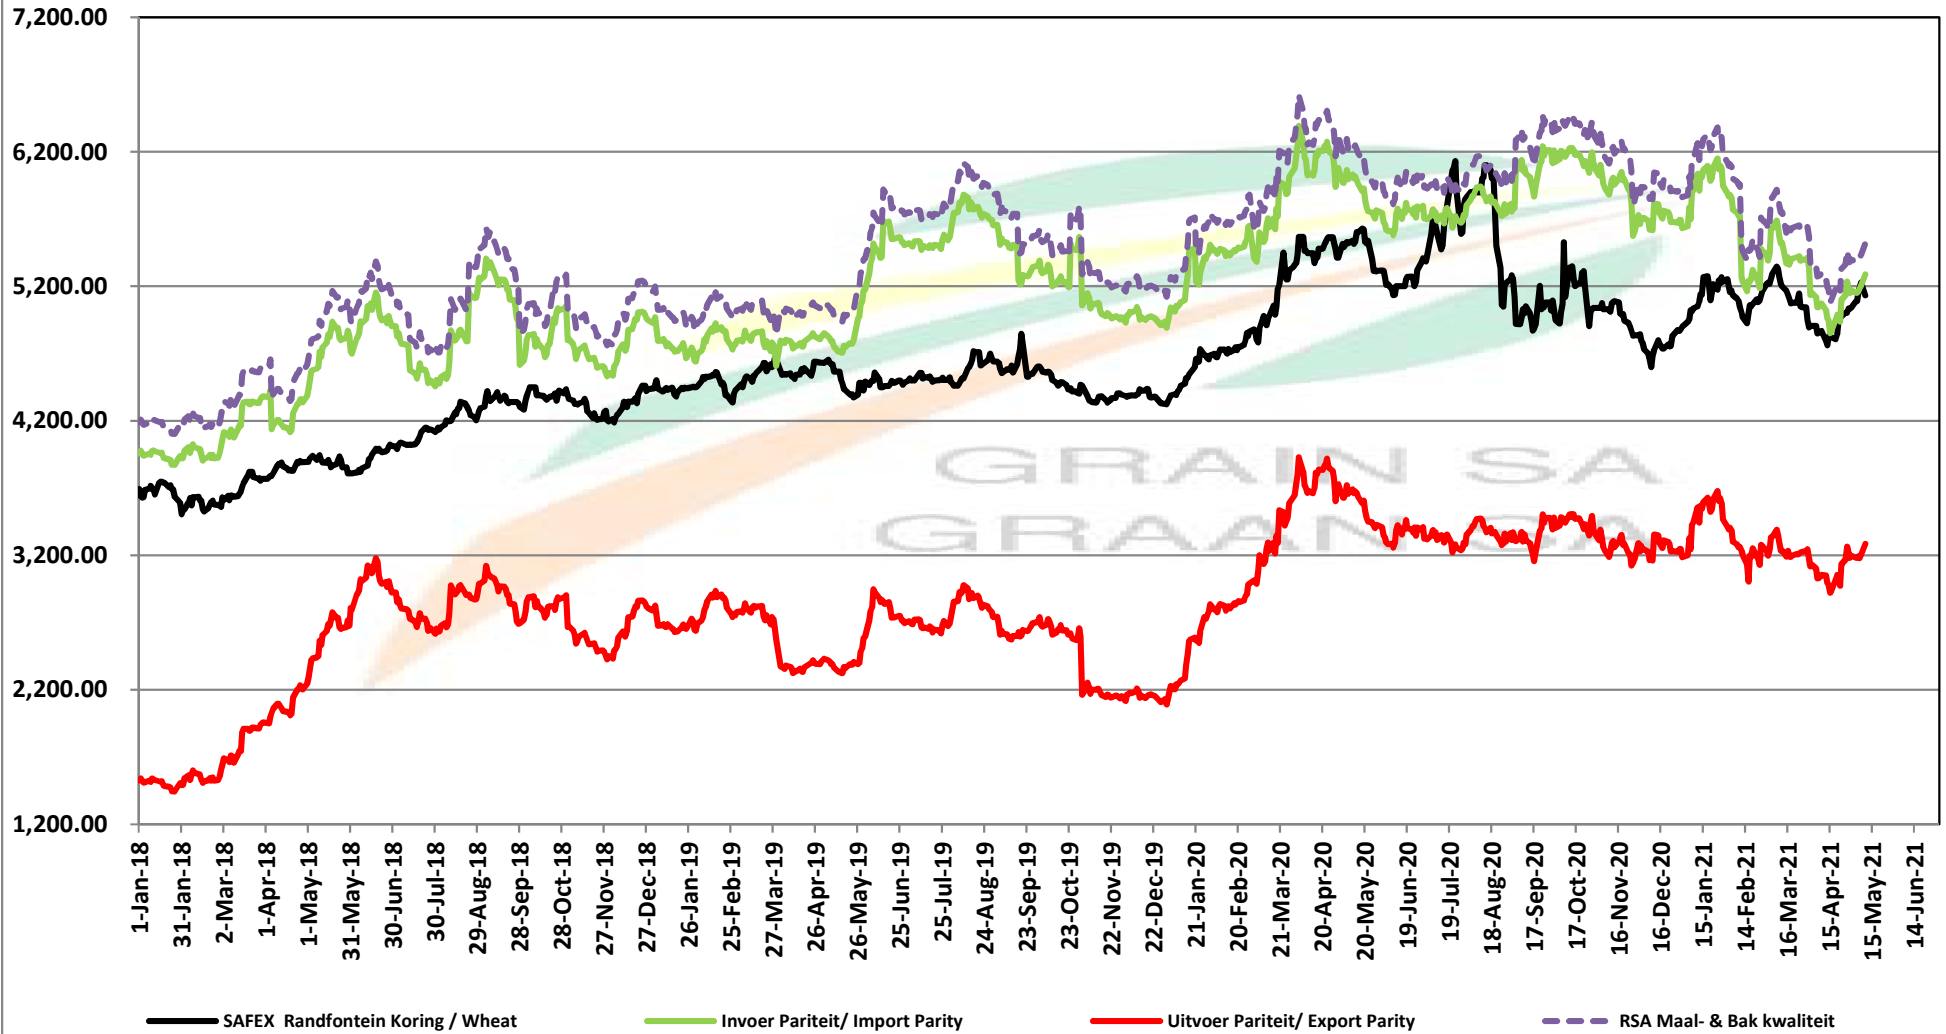

PRICES OF RSA AND ARGENTINE WHEAT DELIVERED IN RANDFONTEIN

PRYSE VAN RSA EN ARGENTYNSE KORING GELEWER IN RANDFONTEIN

Source: Grain SA

PRICES OF SOUTH AFRICAN AND USA WHEAT DELIVERED IN RANDFONTEIN

PRYSE VAN SUID AFRIKAANSE EN VSA KORING GELEWER IN RANDFONTEIN

Source: Grain SA

PRICES OF WHEAT DELIVERED IN RANDFONTEIN PRYSE VAN KORING GELEWER IN RANDFONTEIN

PRICES OF RSA AND GERMAN WHEAT DELIVERED IN RANDFONTEIN

PRYSE VAN RSA EN DUITSTE KORING GELEWER IN RANDFONTEIN