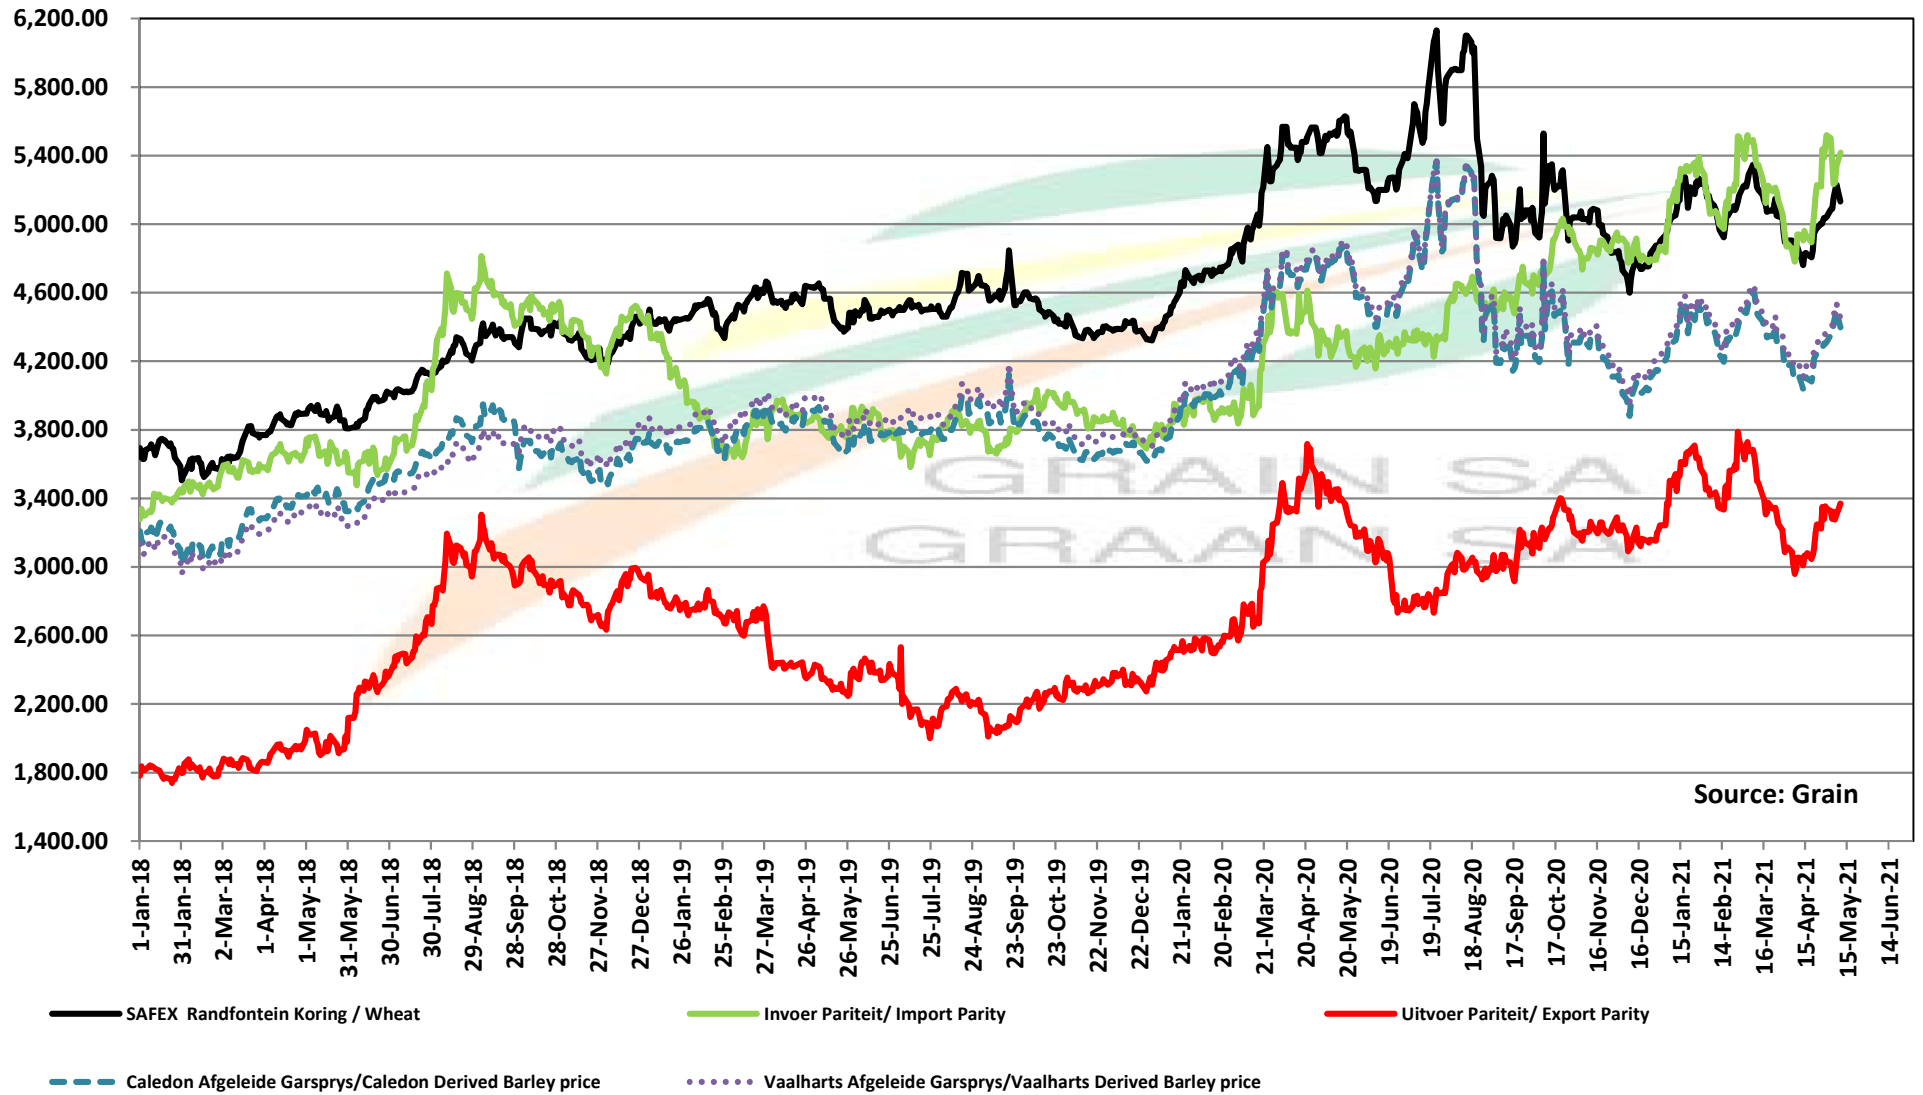

Source: Grain SA

PRICES OF WHEAT DELIVERED IN RANDFONTEIN PRYSE VAN KORING GELEWER IN RANDFONTEIN

PRICES OF RSA AND GERMAN WHEAT DELIVERED IN RANDFONTEIN

PRYSE VAN RSA EN DUITSTE KORING GELEWER IN RANDFONTEIN

Source: Grain SA

PRICES OF WHEAT DELIVERED IN DURBAN HARBOUR PRYSE VAN KORING VIR LEWERING IN DURBAN HAWE

PRICES OF BARLEY DELIVERED IN RANDFONTEIN

PRYSE VAN GARS GELEWER IN RANDFONTEIN

IMPORT PARITY OF USA HRW AND FRANCE FEED BARLEY INVOERPARITEIT VAN VSA HRW KORING EN FRANSE VOERGARS