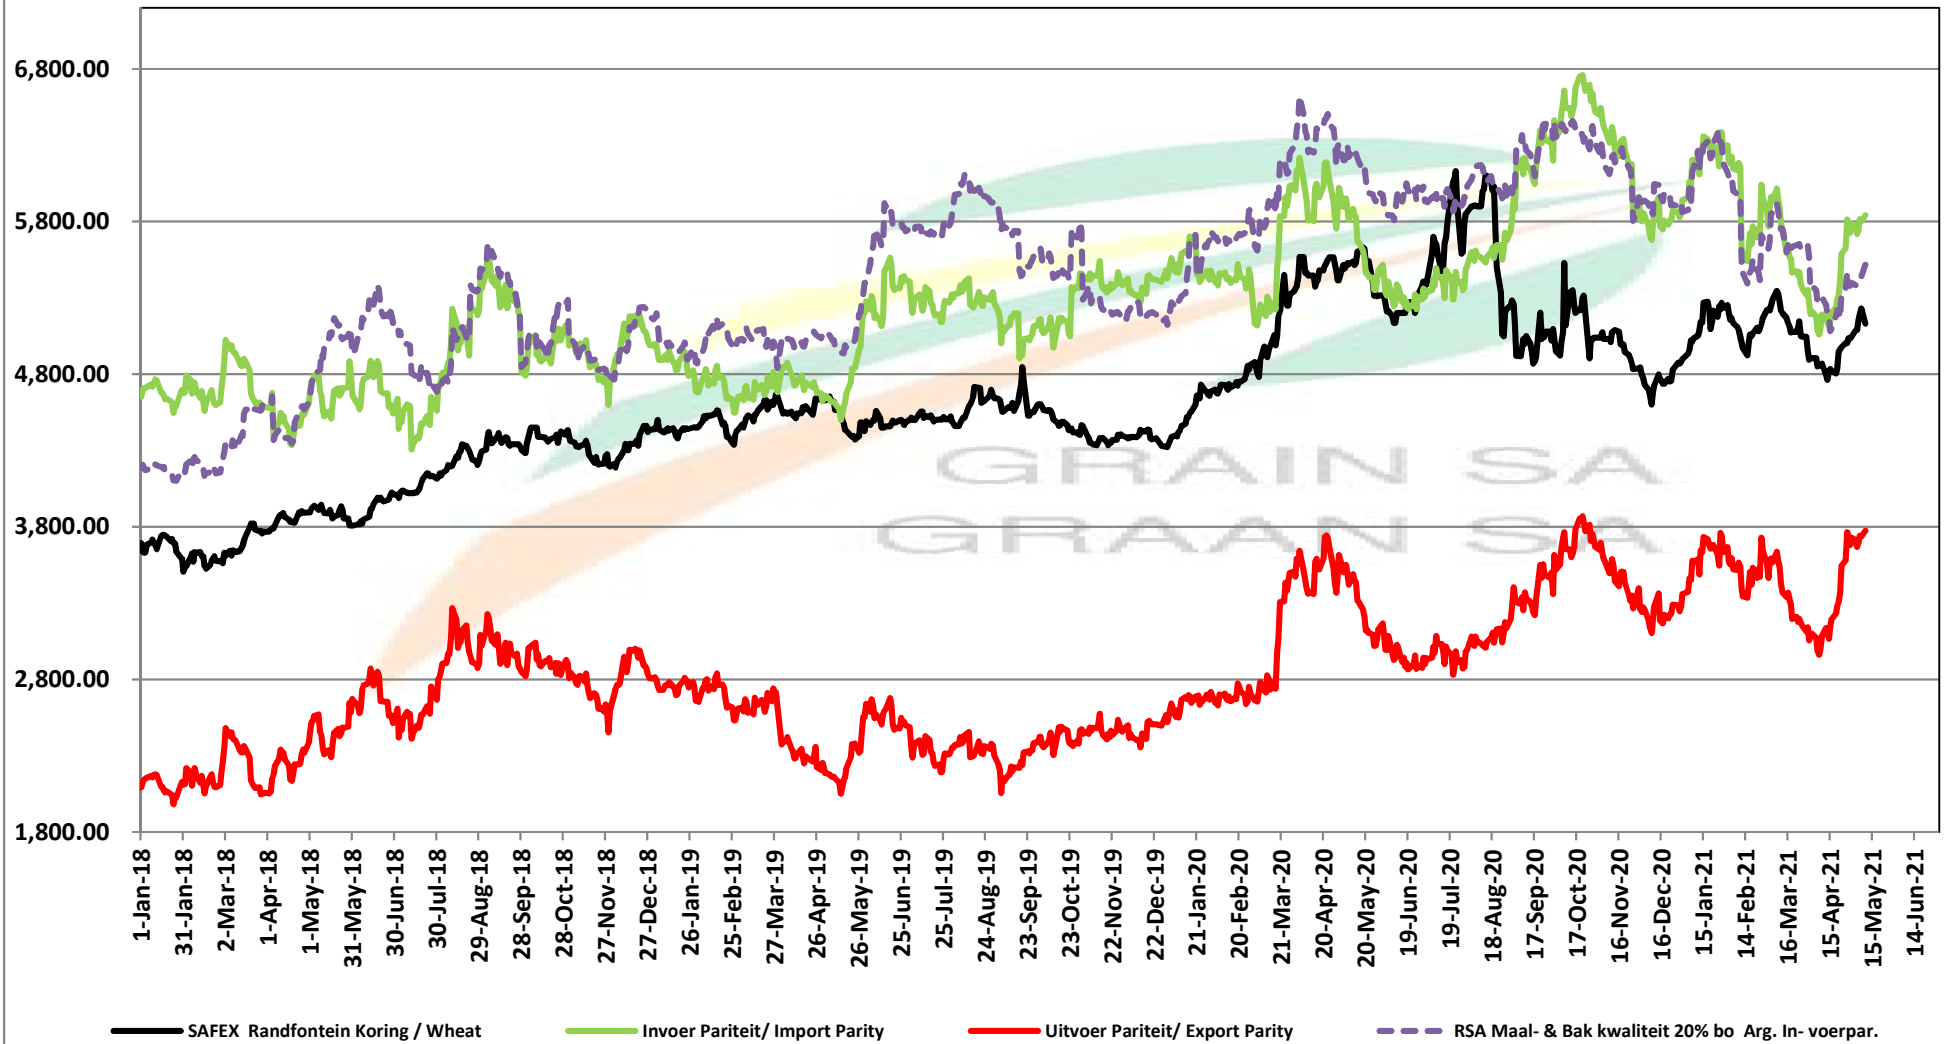

PRICES OF RSA AND ARGENTINE WHEAT DELIVERED IN RANDFONTEIN

PRYSE VAN RSA EN ARGENTYNSE KORING GELEWER IN RANDFONTEIN

Source: Grain SA

PRICES OF SOUTH AFRICAN AND USA WHEAT DELIVERED IN RANDFONTEIN

PRYSE VAN SUID AFRIKAANSE EN VSA KORING GELEWER IN RANDFONTEIN

Source: Grain SA

PRICES OF WHEAT DELIVERED IN RANDFONTEIN PRYSE VAN KORING GELEWER IN RANDFONTEIN

PRICES OF RSA AND GERMAN WHEAT DELIVERED IN RANDFONTEIN

PRYSE VAN RSA EN DUITSTE KORING GELEWER IN RANDFONTEIN

Source: Grain SA

PRICES OF WHEAT DELIVERED IN DURBAN HARBOUR PRYSE VAN KORING VIR LEWERING IN DURBAN HAWE

PRICES OF BARLEY DELIVERED IN RANDFONTEIN

PRYSE VAN GARS GELEWER IN RANDFONTEIN

IMPORT PARITY OF USA HRW AND FRANCE FEED BARLEY INVOERPARITEIT VAN VSA HRW KORING EN FRANSE VOERGARS