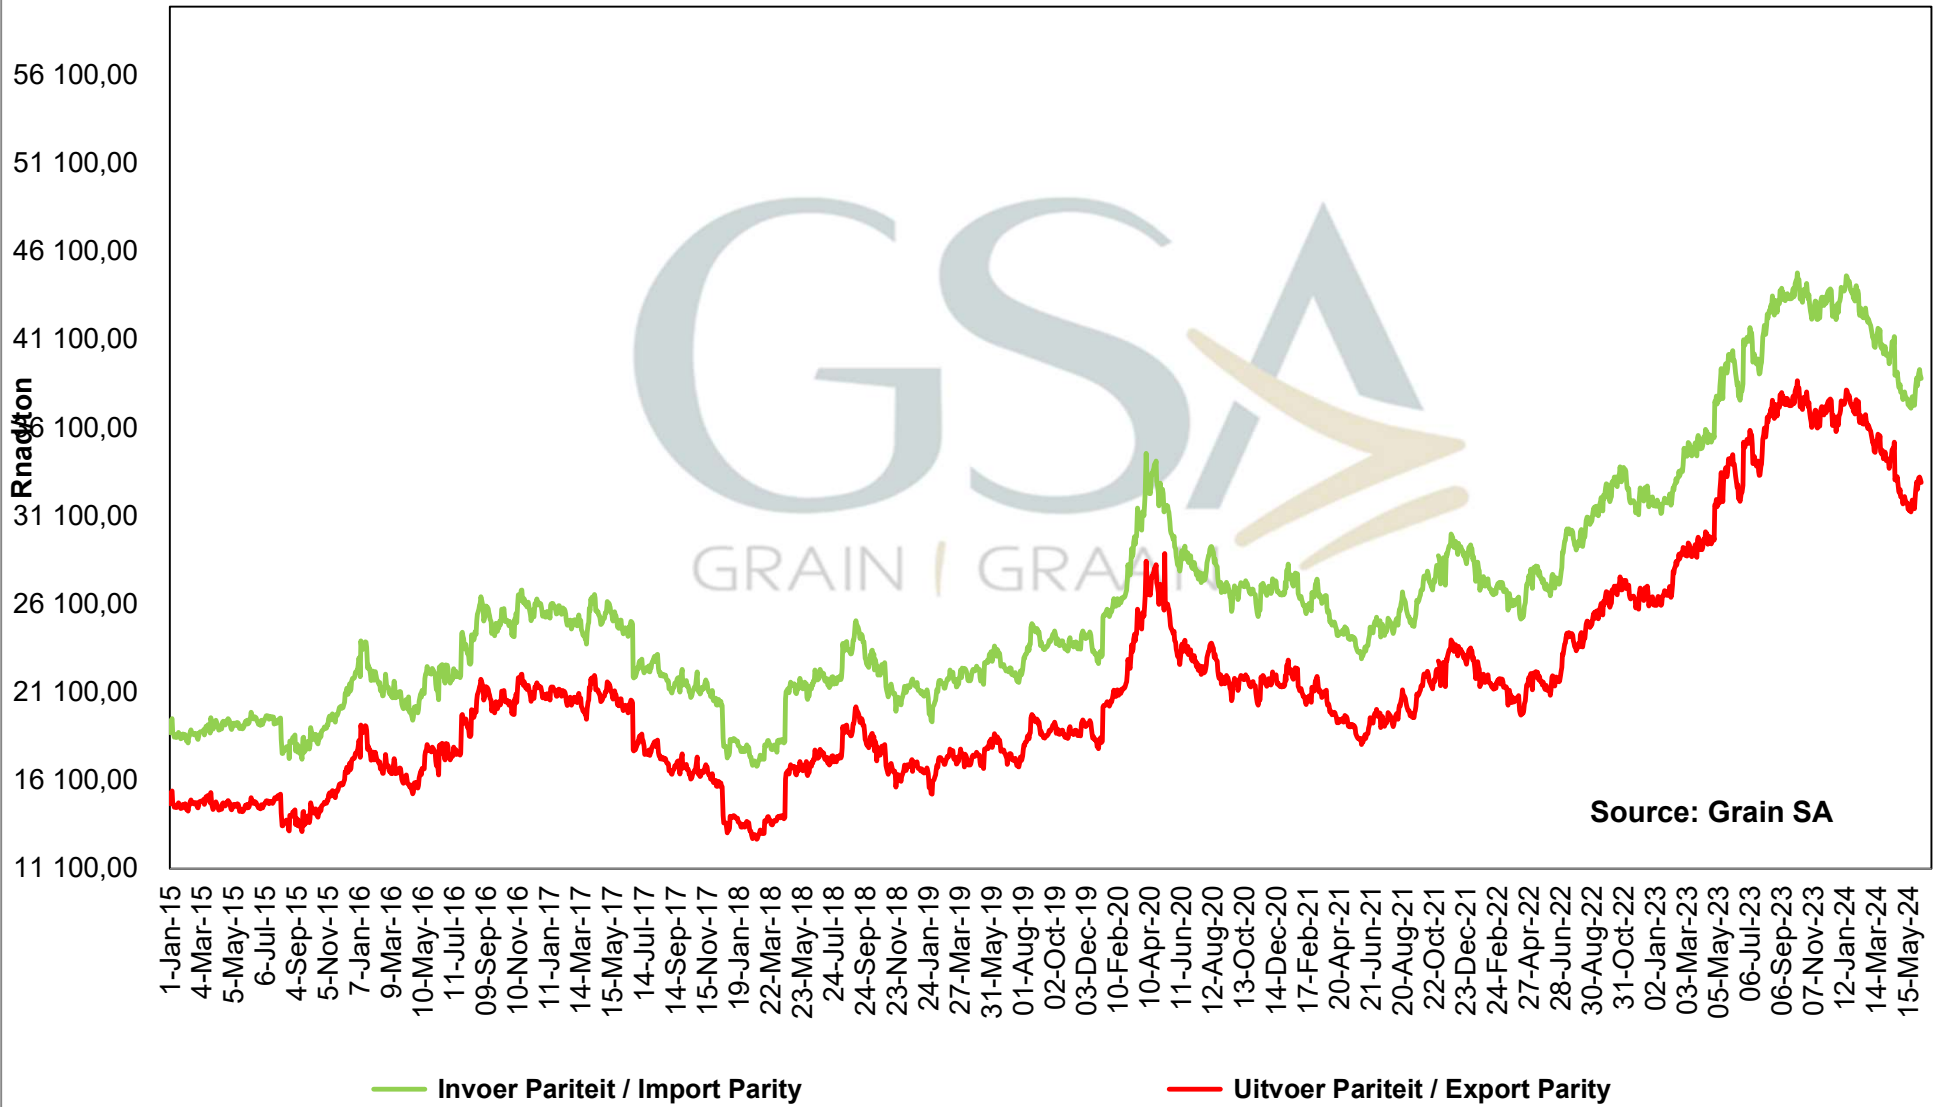

**PRICES OF PROCESSED AND GRADED USA CHOICE GRADE GROUNDNUTS (40/50)
(RANDFONTEIN)**

**PRYSE VAN UITGEDOP EN GESORTEERDE VSA KEURGRAAD GRONDBONE MET 'N PITGROOTTE
VAN 40/50 pitgrootte (RANDFONTEIN)**