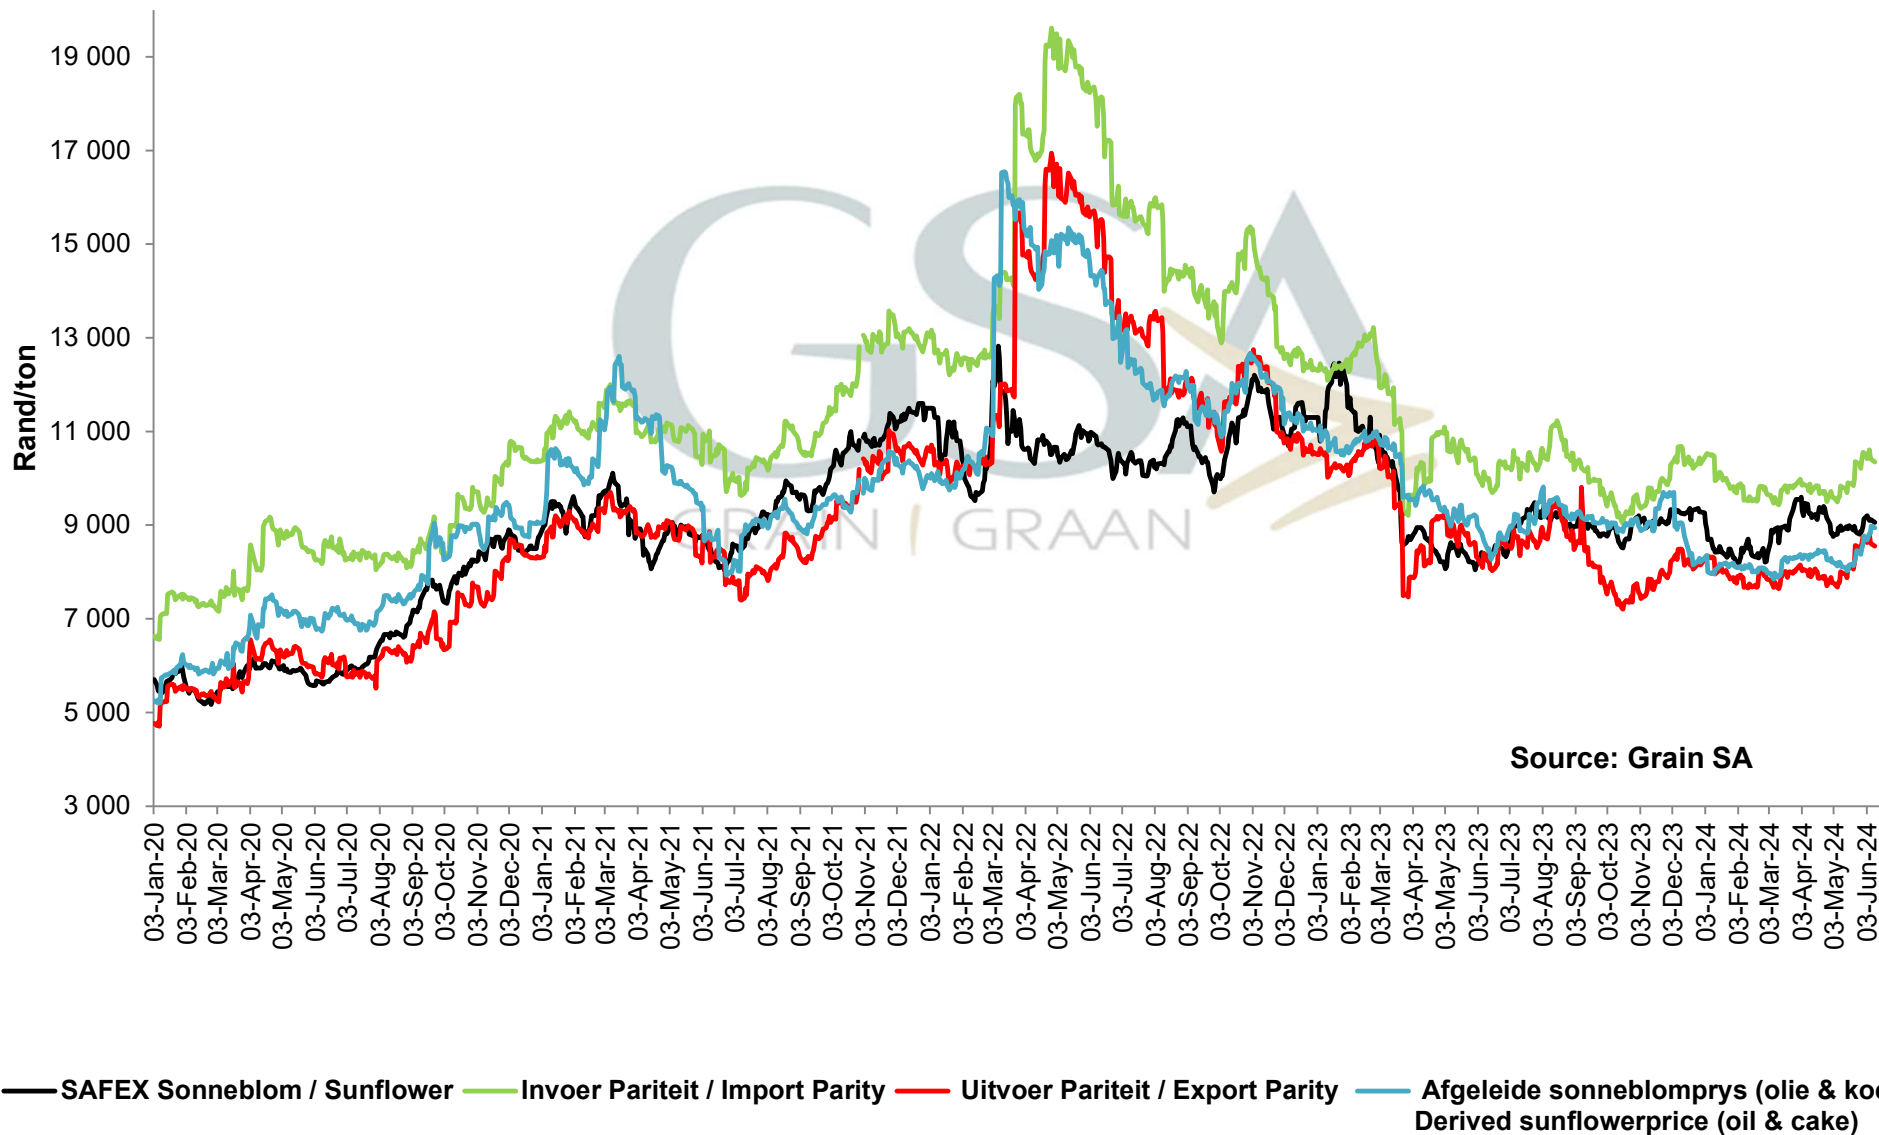

PRICES OF EU SUNFLOWER SEED DELIVERED IN RANDFONTEIN PRYSE VAN EU SONNEBLOMSAAD GELEWER IN RANDFONTEIN

PRICES OF WHOLE SOYBEANS DELIVERED IN RANDFONTEIN PRYSE VAN HEEL SOJABONE GELEWER IN RANDFONTEIN

Source: Grain SA

— SAFEX Sojabone / Soybeans

— Argentiniese Invoer Pariteit / Argentinian Import Parity

— Brazil Uitvoer Pariteit / Brazil Export Parity

— Argentiniese Uitvoer Pariteit / Argentinian Export Parity

— Brazil Invoer Pariteit / Brazil Import Parity