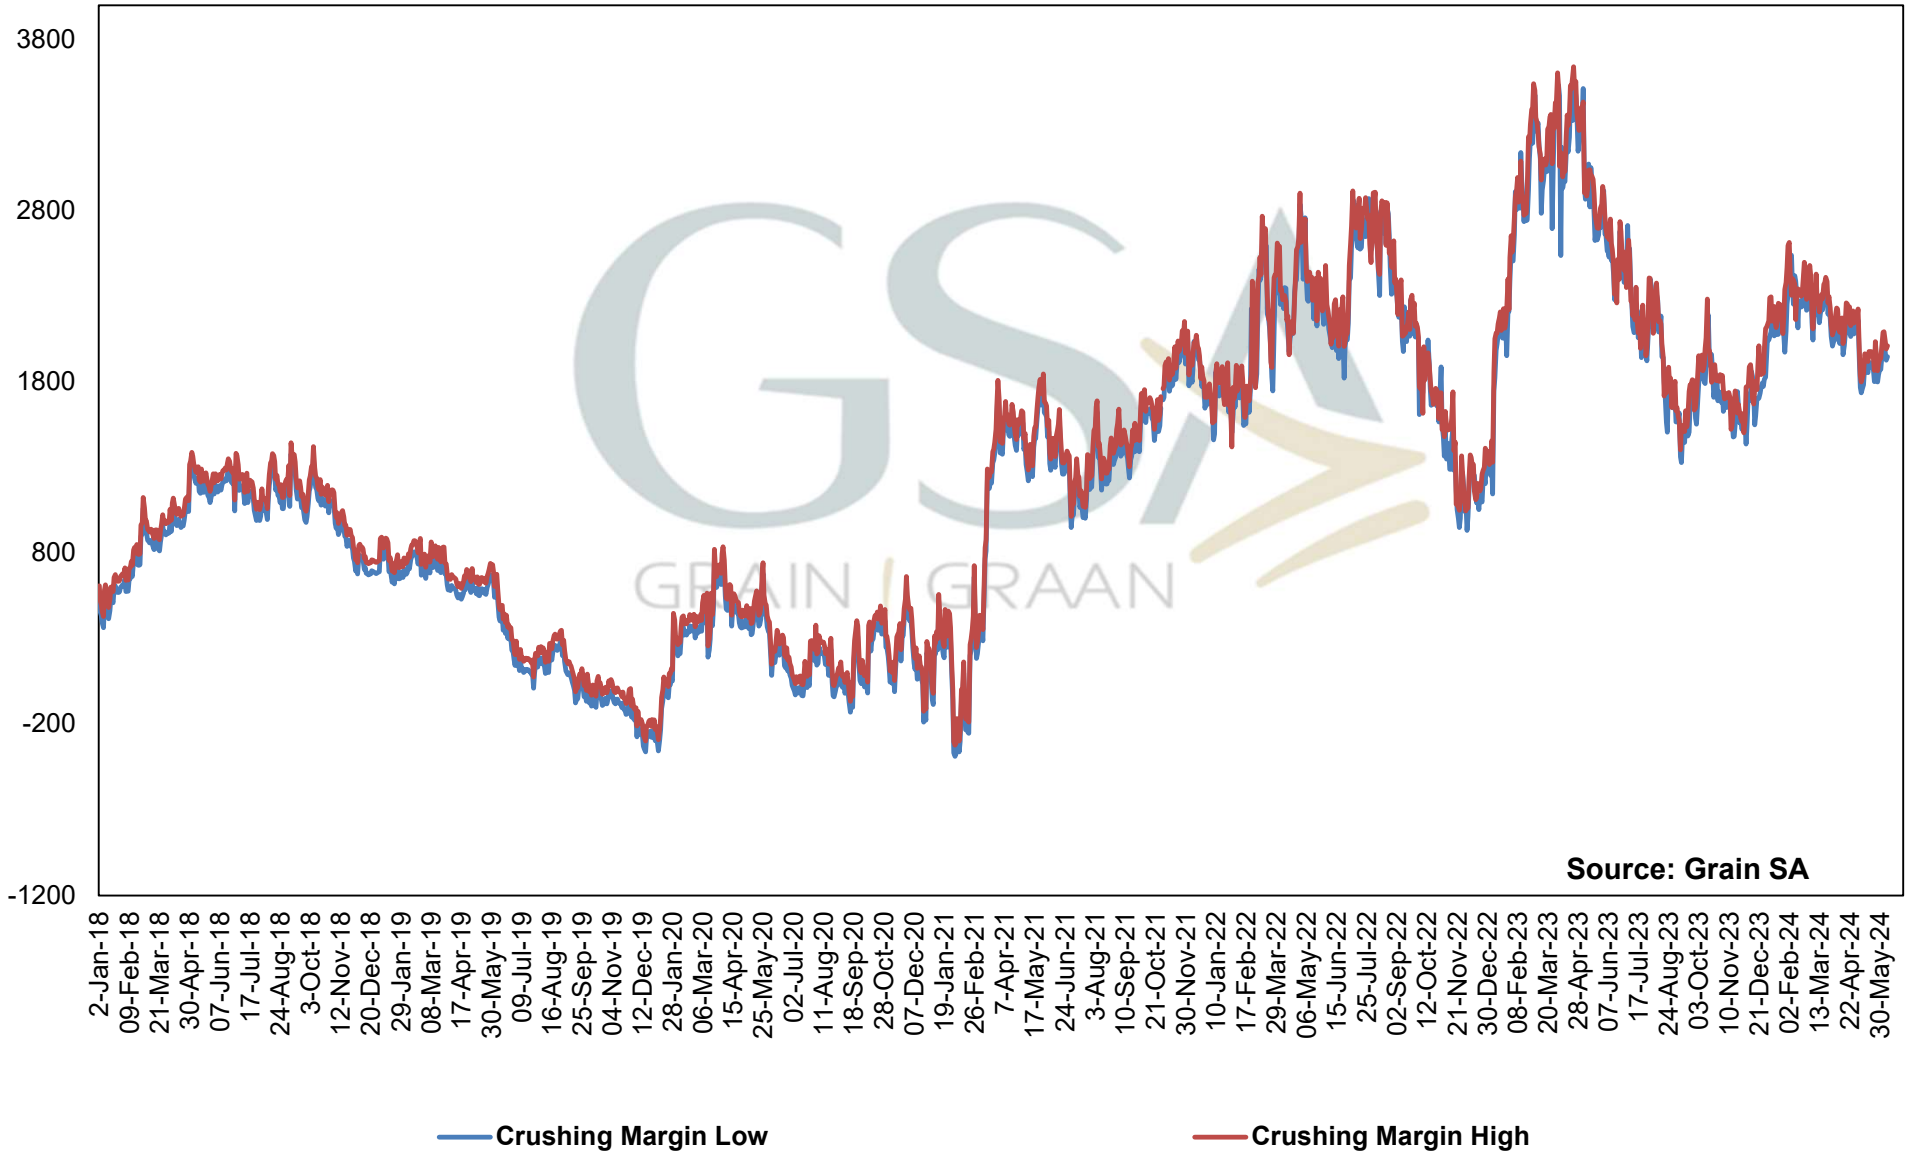

PRICES OF SOYBEAN CRUSHING MARGIN PRYSE VAN SOJABOON PERSMARGE