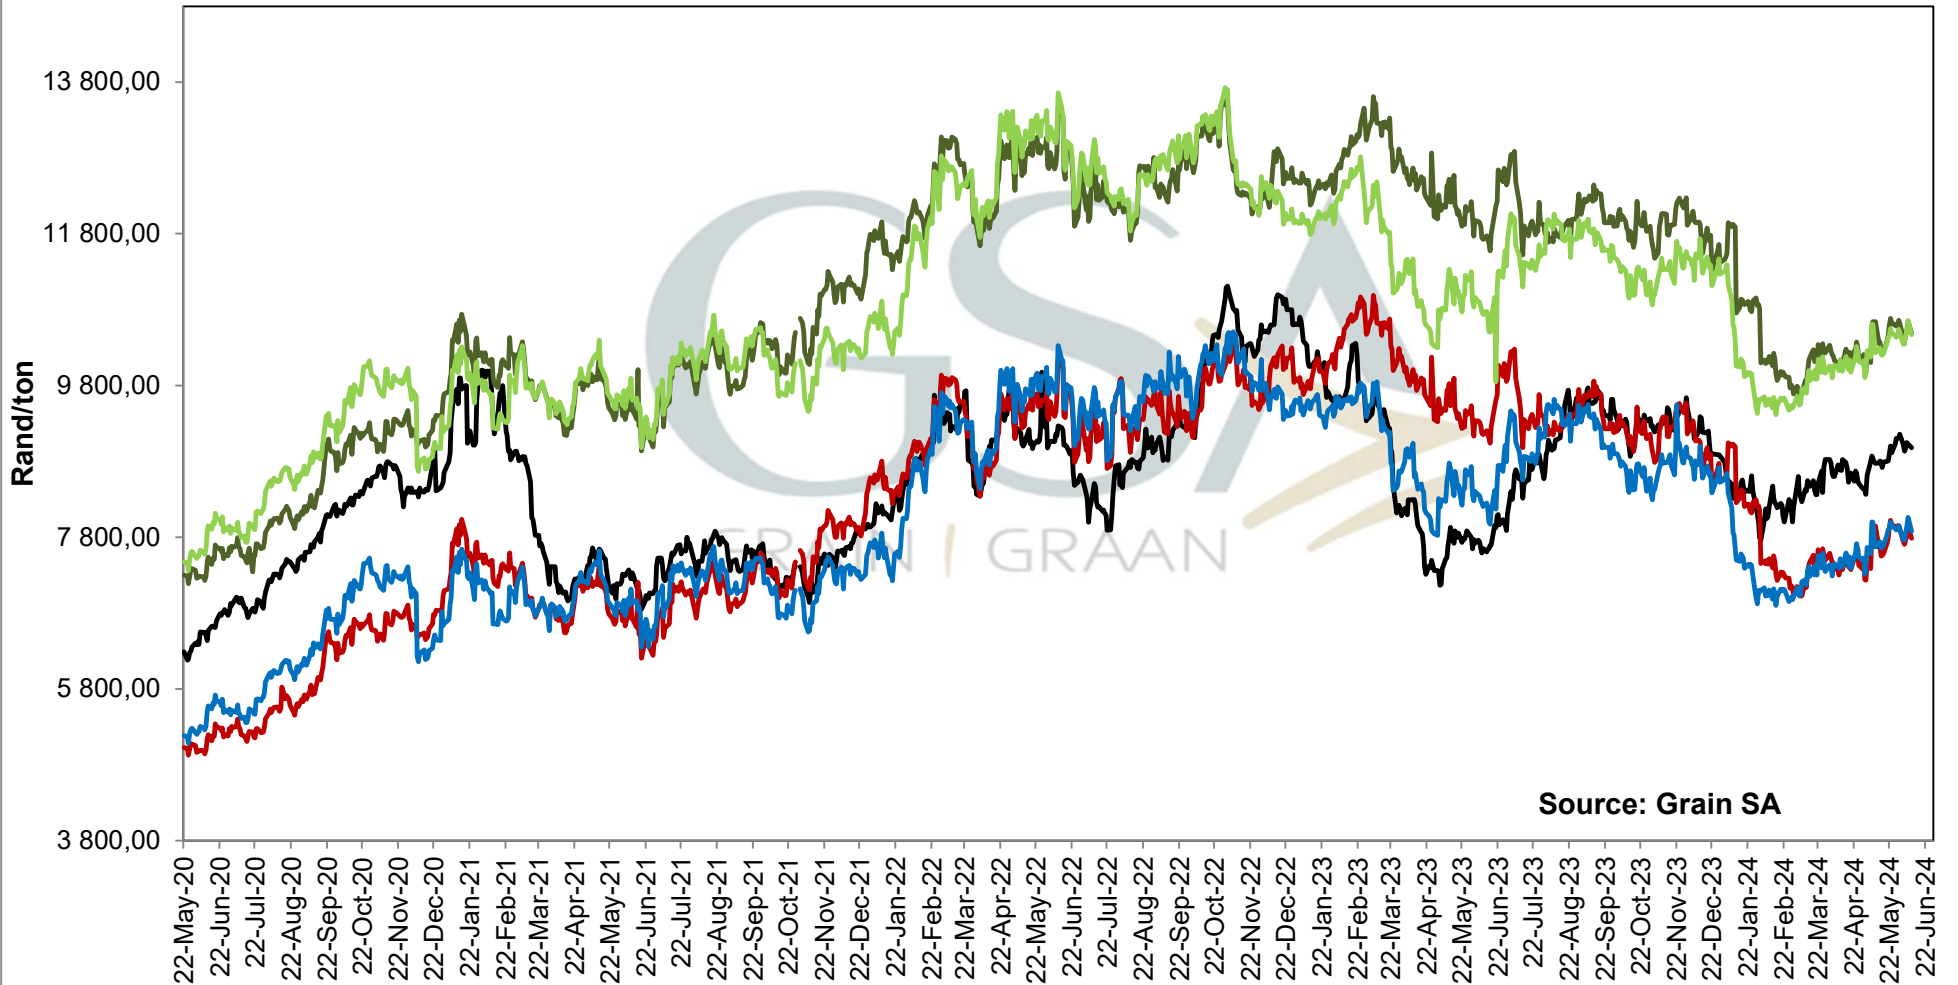

PRICES OF EU SUNFLOWER SEED DELIVERED IN RANDFONTEIN PRYSE VAN EU SONNEBLOMSAAD GELEWER IN RANDFONTEIN

PRICES OF WHOLE SOYBEANS DELIVERED IN RANDFONTEIN PRYSE VAN HEEL SOJABONE GELEWER IN RANDFONTEIN

Source: Grain SA

— SAFEX Sojabone / Soybeans

— Argentiniese Invoer Pariteit / Argentinian Import Parity

— Brazil Uitvoer Pariteit / Brazil Export Parity

— Argentiniese Uitvoer Pariteit / Argentinian Export Parity

— Brazil Invoer Pariteit / Brazil Import Parity