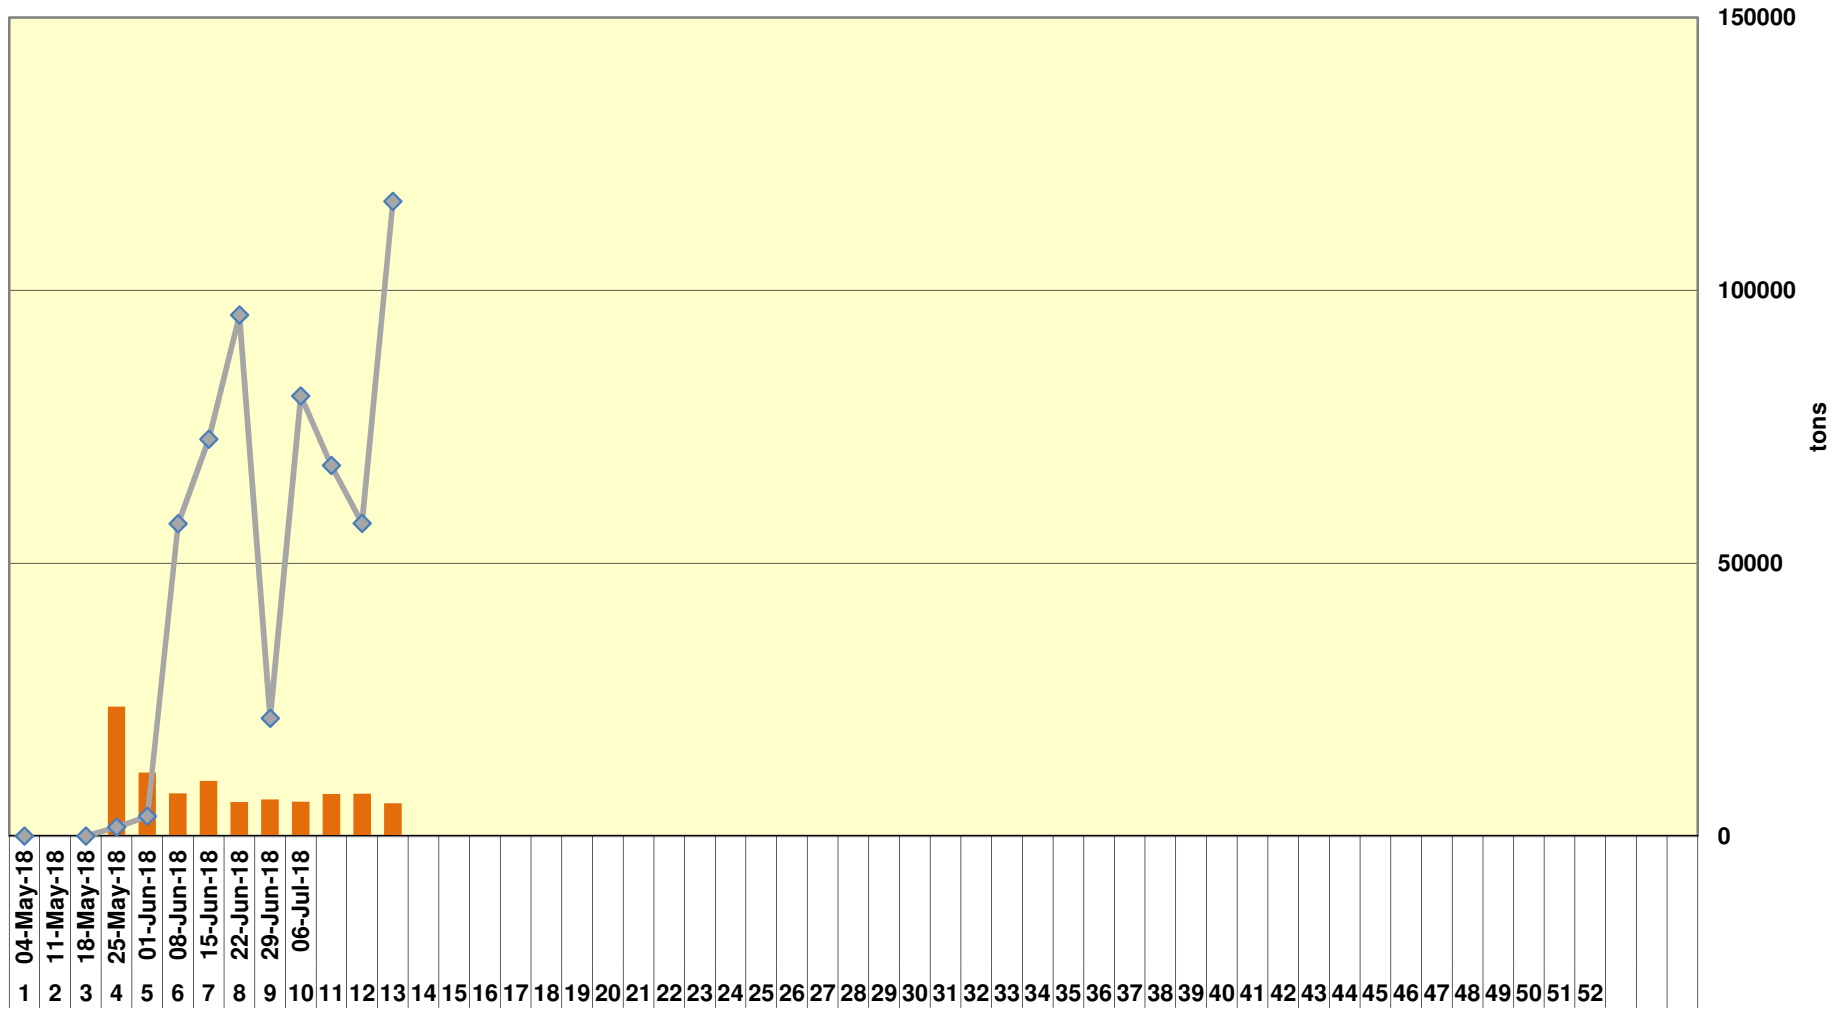

Cumulative Exports of Yellow Maize for 2017/18

■ SAGIS: WEEKLIJKE INVOERE EN UITVOERE 2018/19 Bemerkingsseizoen

◆ SAGIS: WEEKLIJKE INVOERE EN UITVOERE 2017/18 Bemerkingsseizoen