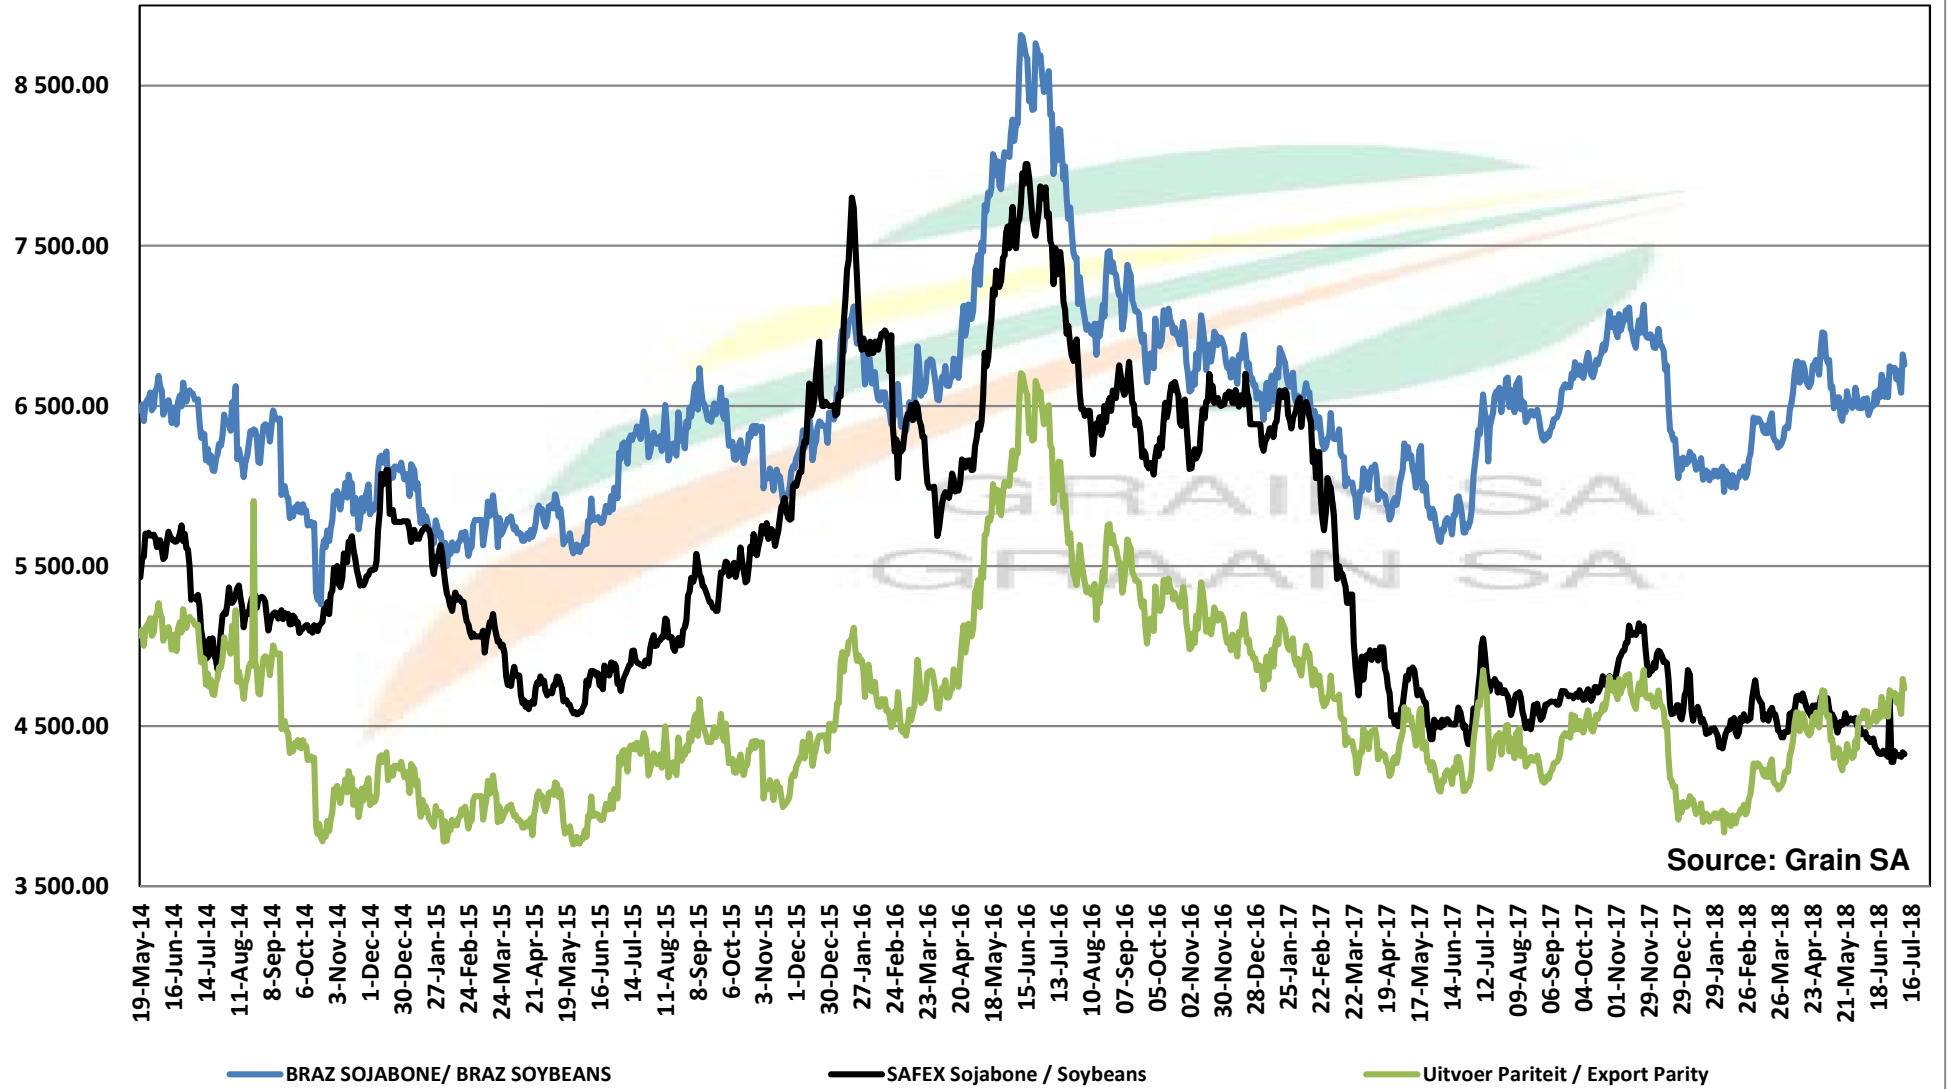

PRICES OF BRAZILIAN SOYBEAN DELIVERED IN RANDFONTEIN PRYSE VAN BRASILIAANSE SOJABONE GELEWER IN RANDFONTEIN