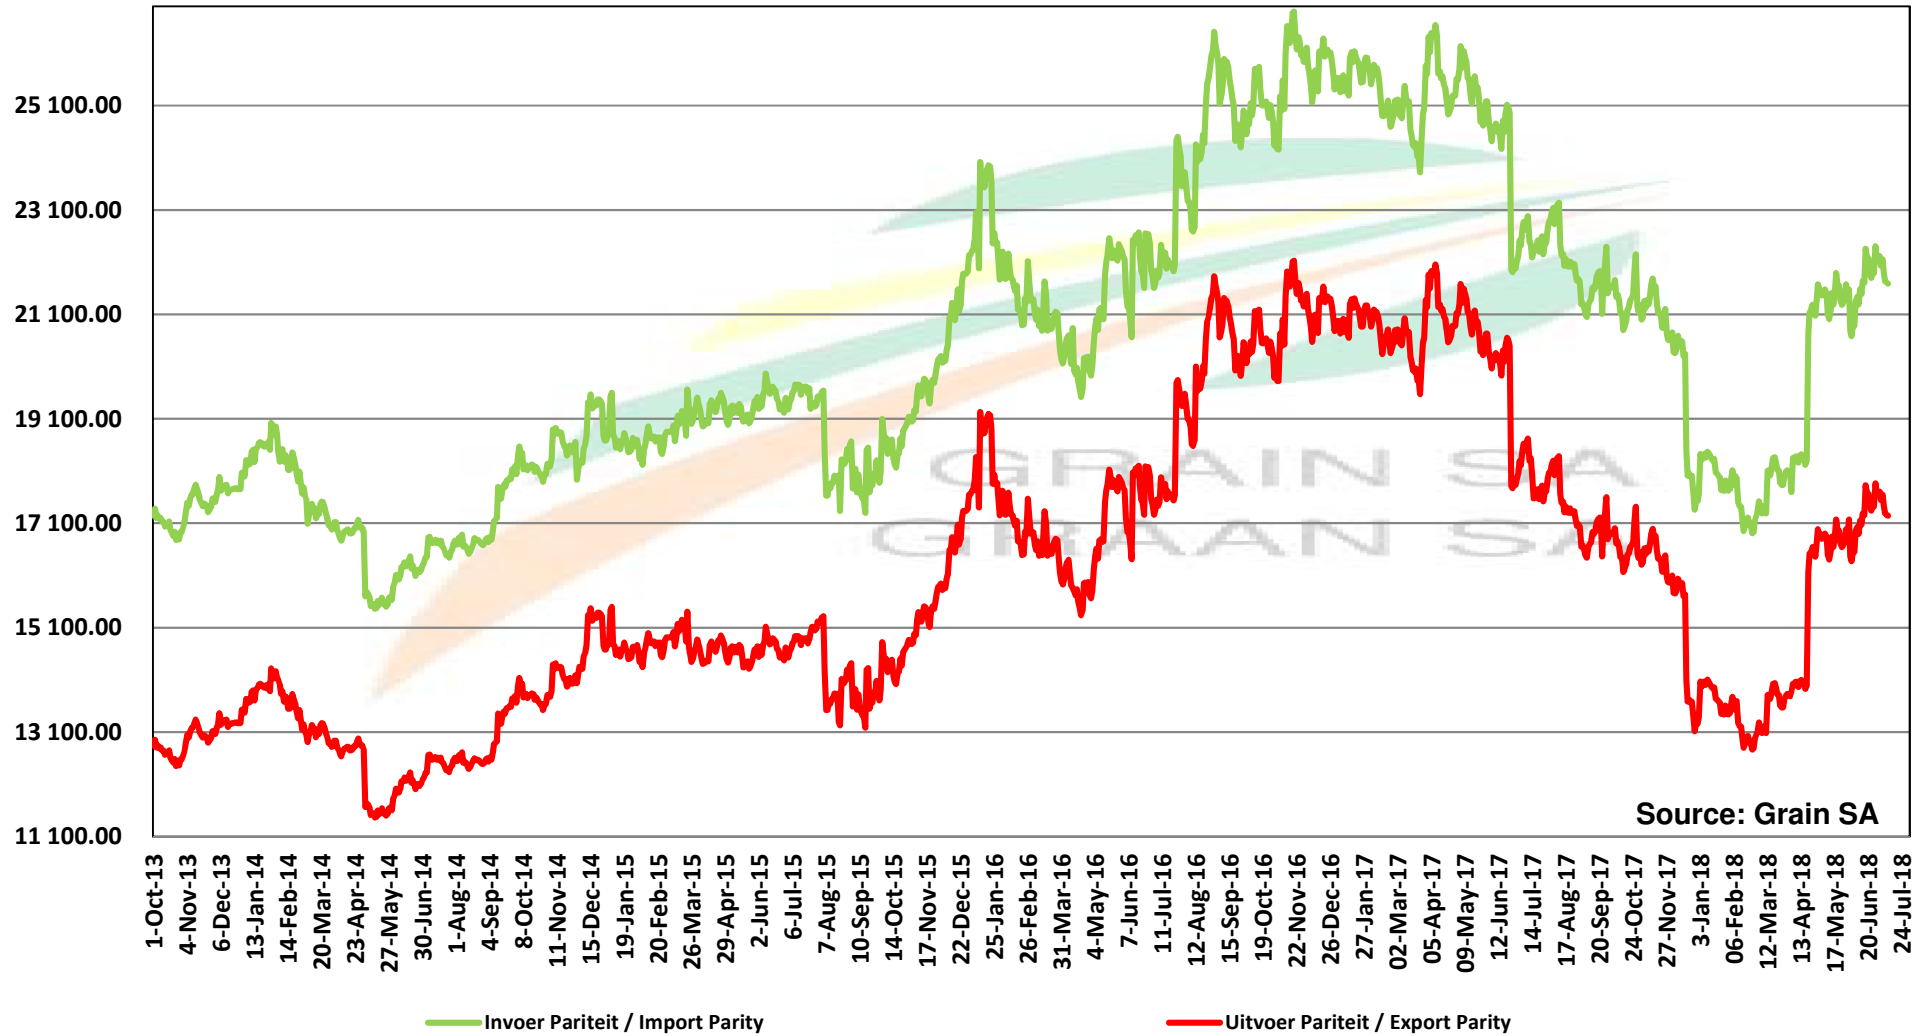

PRICES OF PROCESSED AND GRADED USA CHOICE GRADE GROUNDNUTS (40/50) (RANDFONTEIN)
PRYSE VAN UITGEDOP EN GESORTEERDE VSA KEURGRAAD GRONDBONE MET 'N PITGROOTTE VAN
40/50 pitgrootte (RANDFONTEIN)

Source: Grain SA