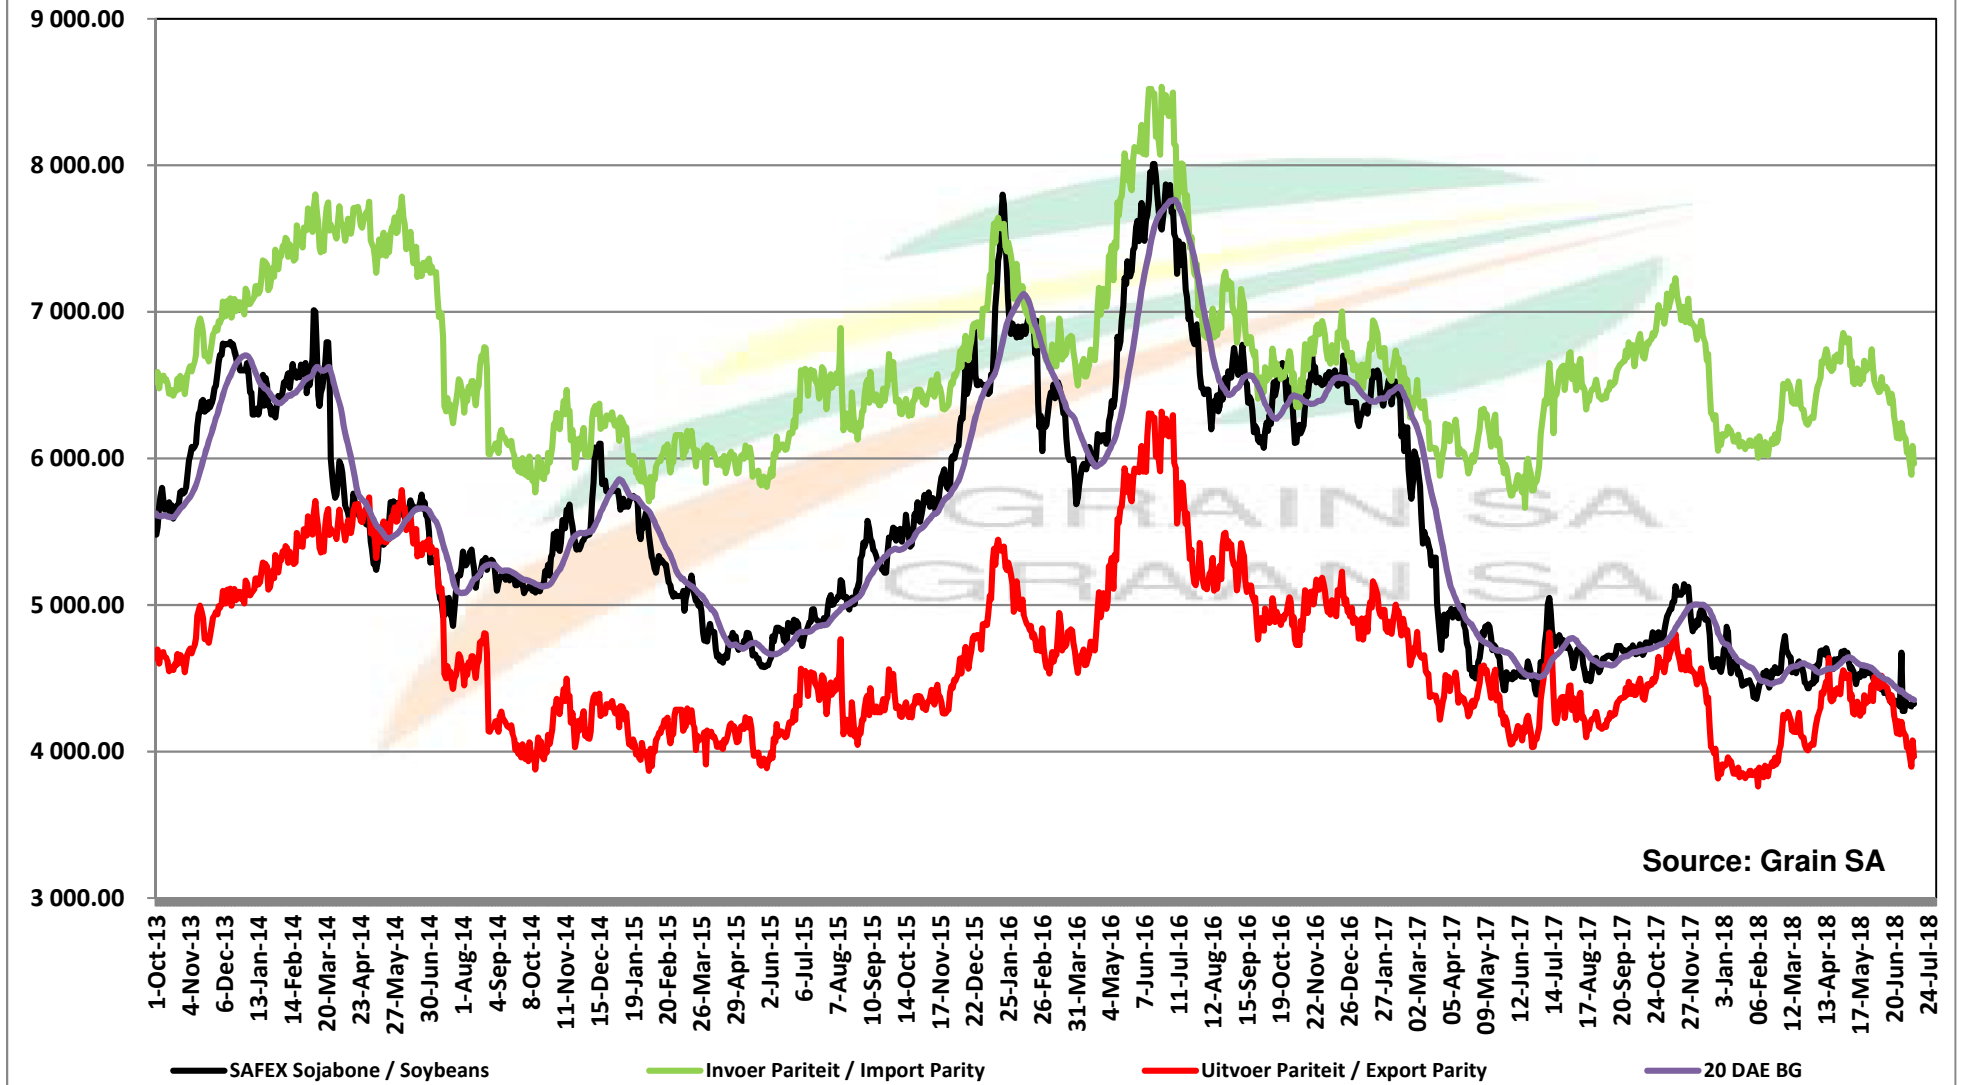

PRICES OF SOYBEAN SEED DELIVERED IN RANDFONTEIN PRYSE VAN SOJABOONSAAD GELEWER IN RANDFONTEIN

Source: Grain SA