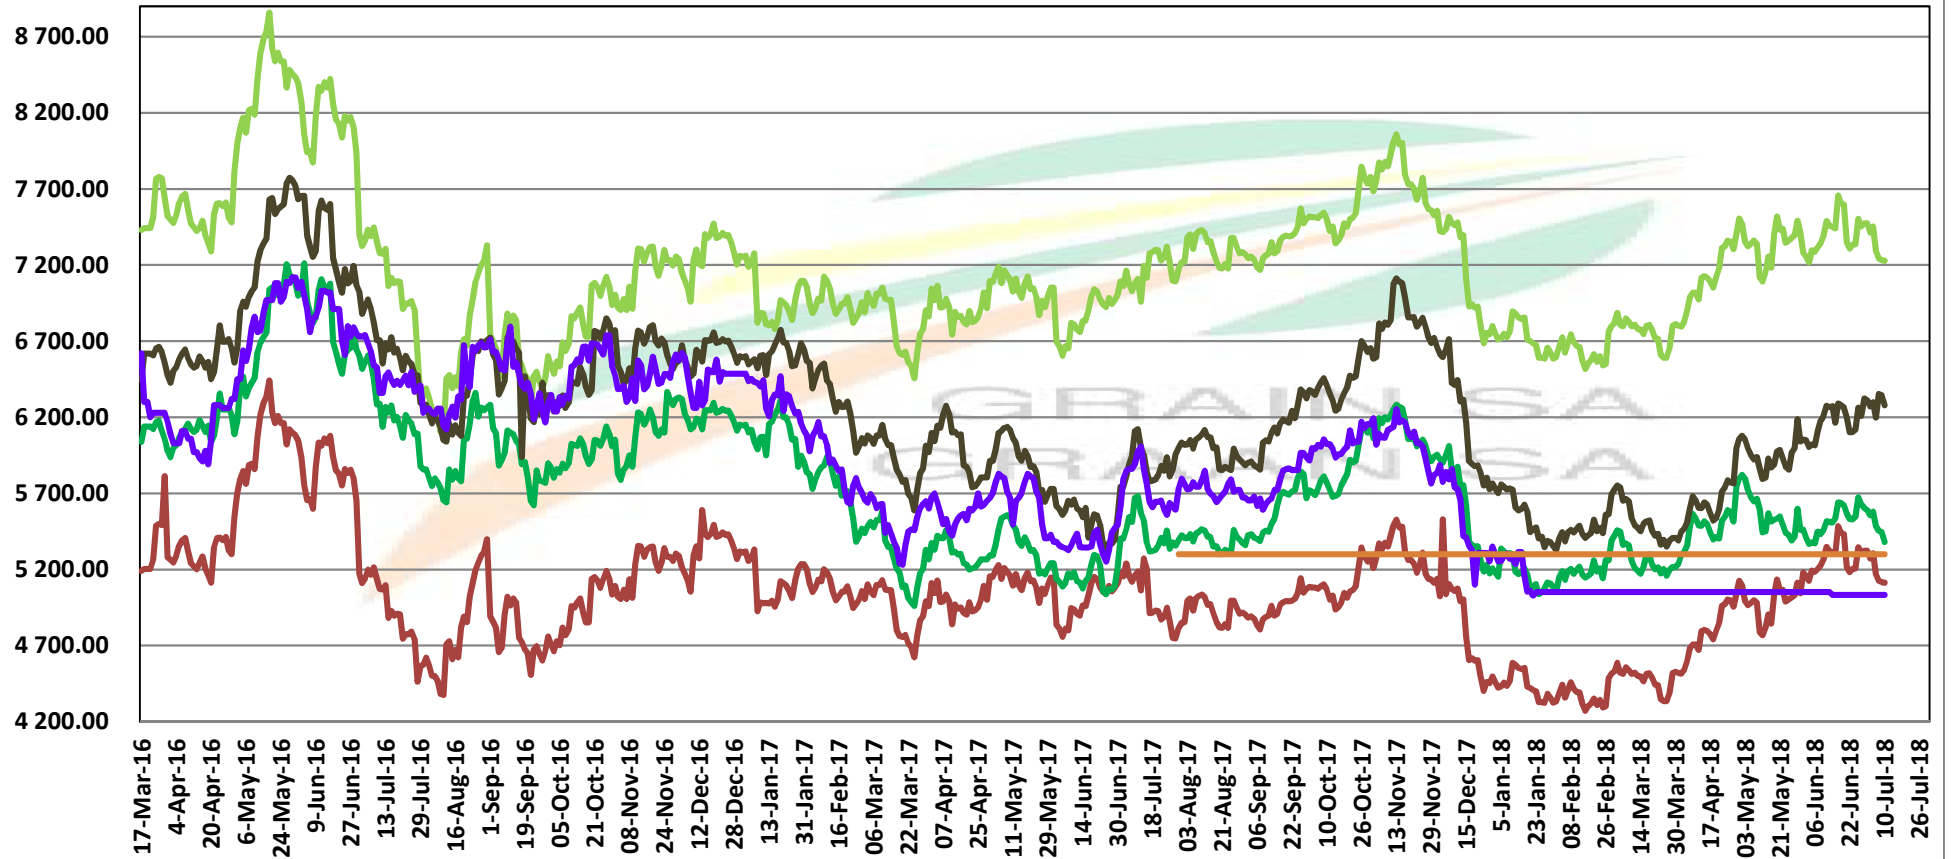

Prices of Canola in the South Cape (Swellendam) Canolapryse in die Suid-Kaap (Swellendam)

Source: Grain SA

— Import Par - S/Cape

— Export Parity - S/Cape

— GSA Derived Canola Price - S/Cape (Milldoor)

— GSA Derived Rapeseed Price - S/Cape (Milldoor)

— Canola Milldoor Price SOILL

— SOIL Final Producer Price SOIL