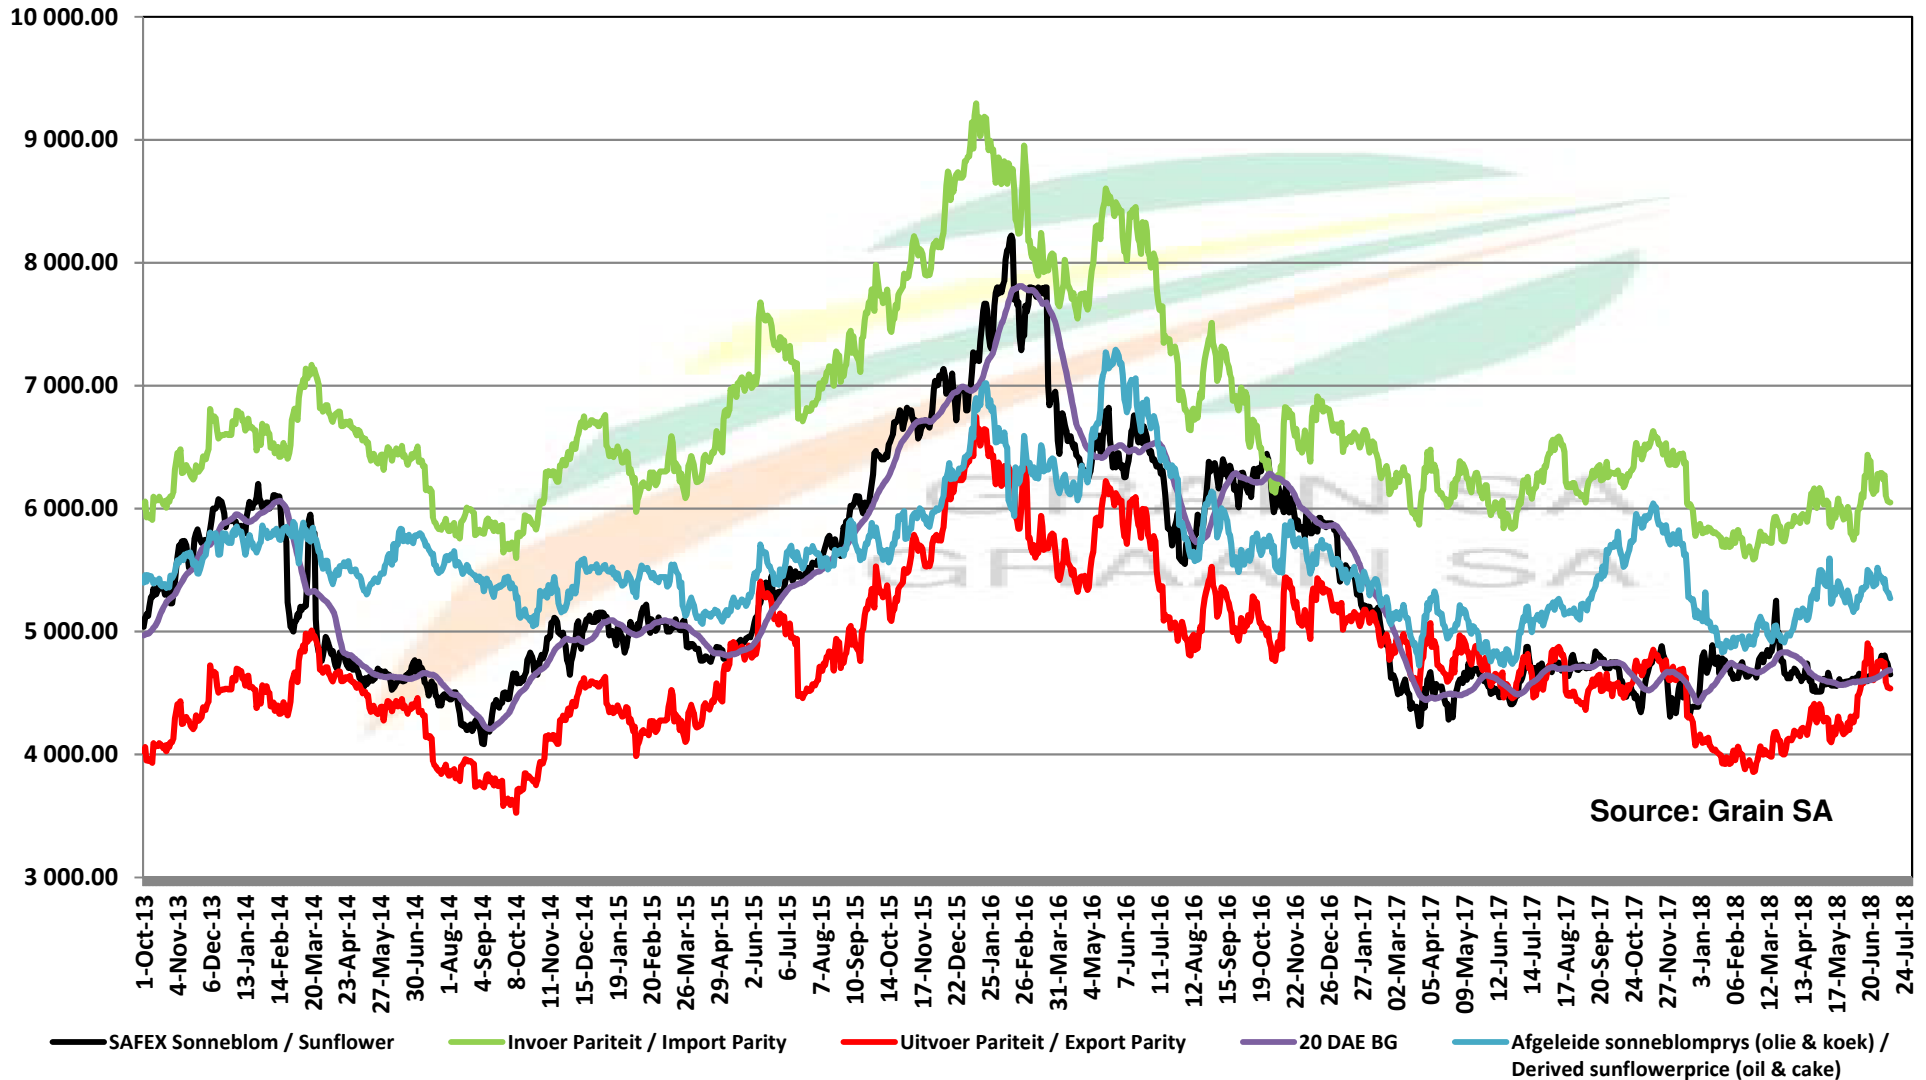

# PRICES OF EU SUNFLOWER SEED DELIVERED IN RANDFONTEIN PRYSE VAN EU SONNEBLOMSAAD GELEWER IN RANDFONTEIN

Source: Grain SA