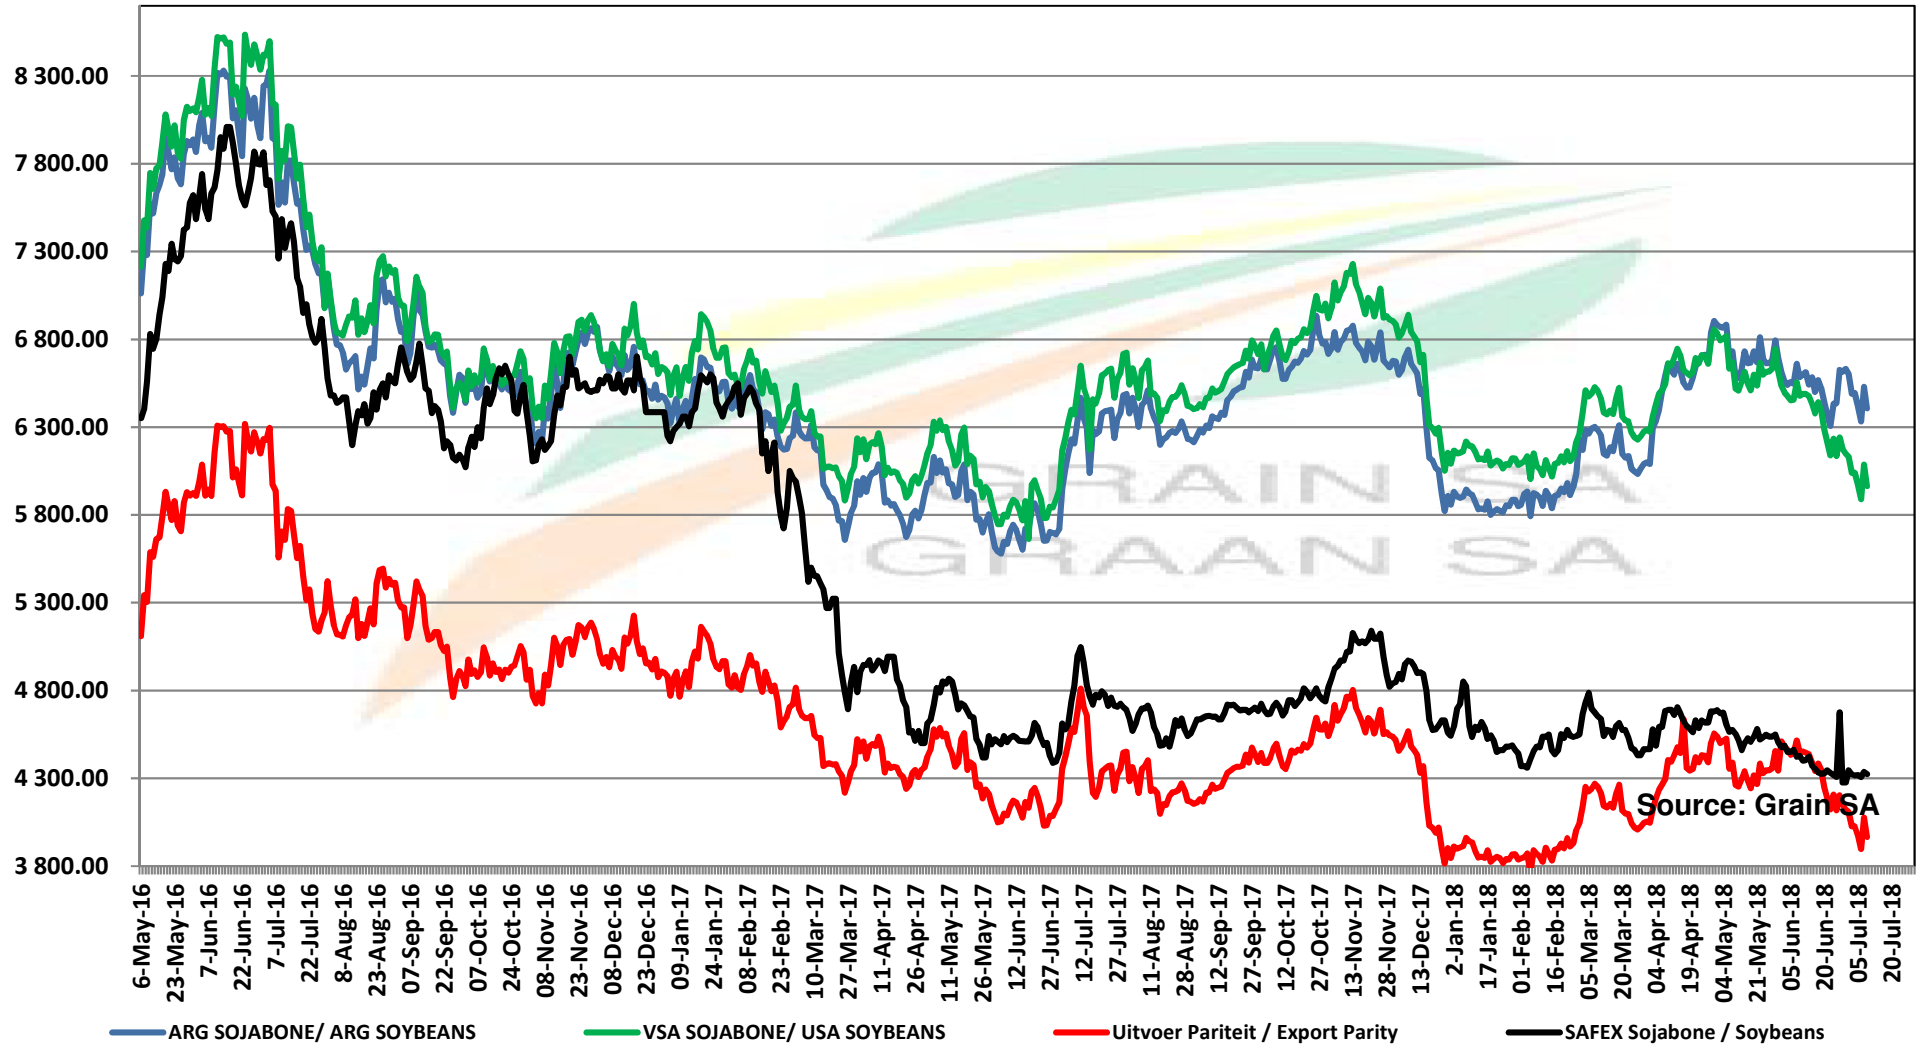

PRICES OF ARGENTINIAN SOYBEAN SEED DELIVERED IN RANDFONTEIN

PRYSE VAN ARGENTYNSE SOJABOONSAAD GELEWER IN RANDFONTEIN

Source: Grain SA