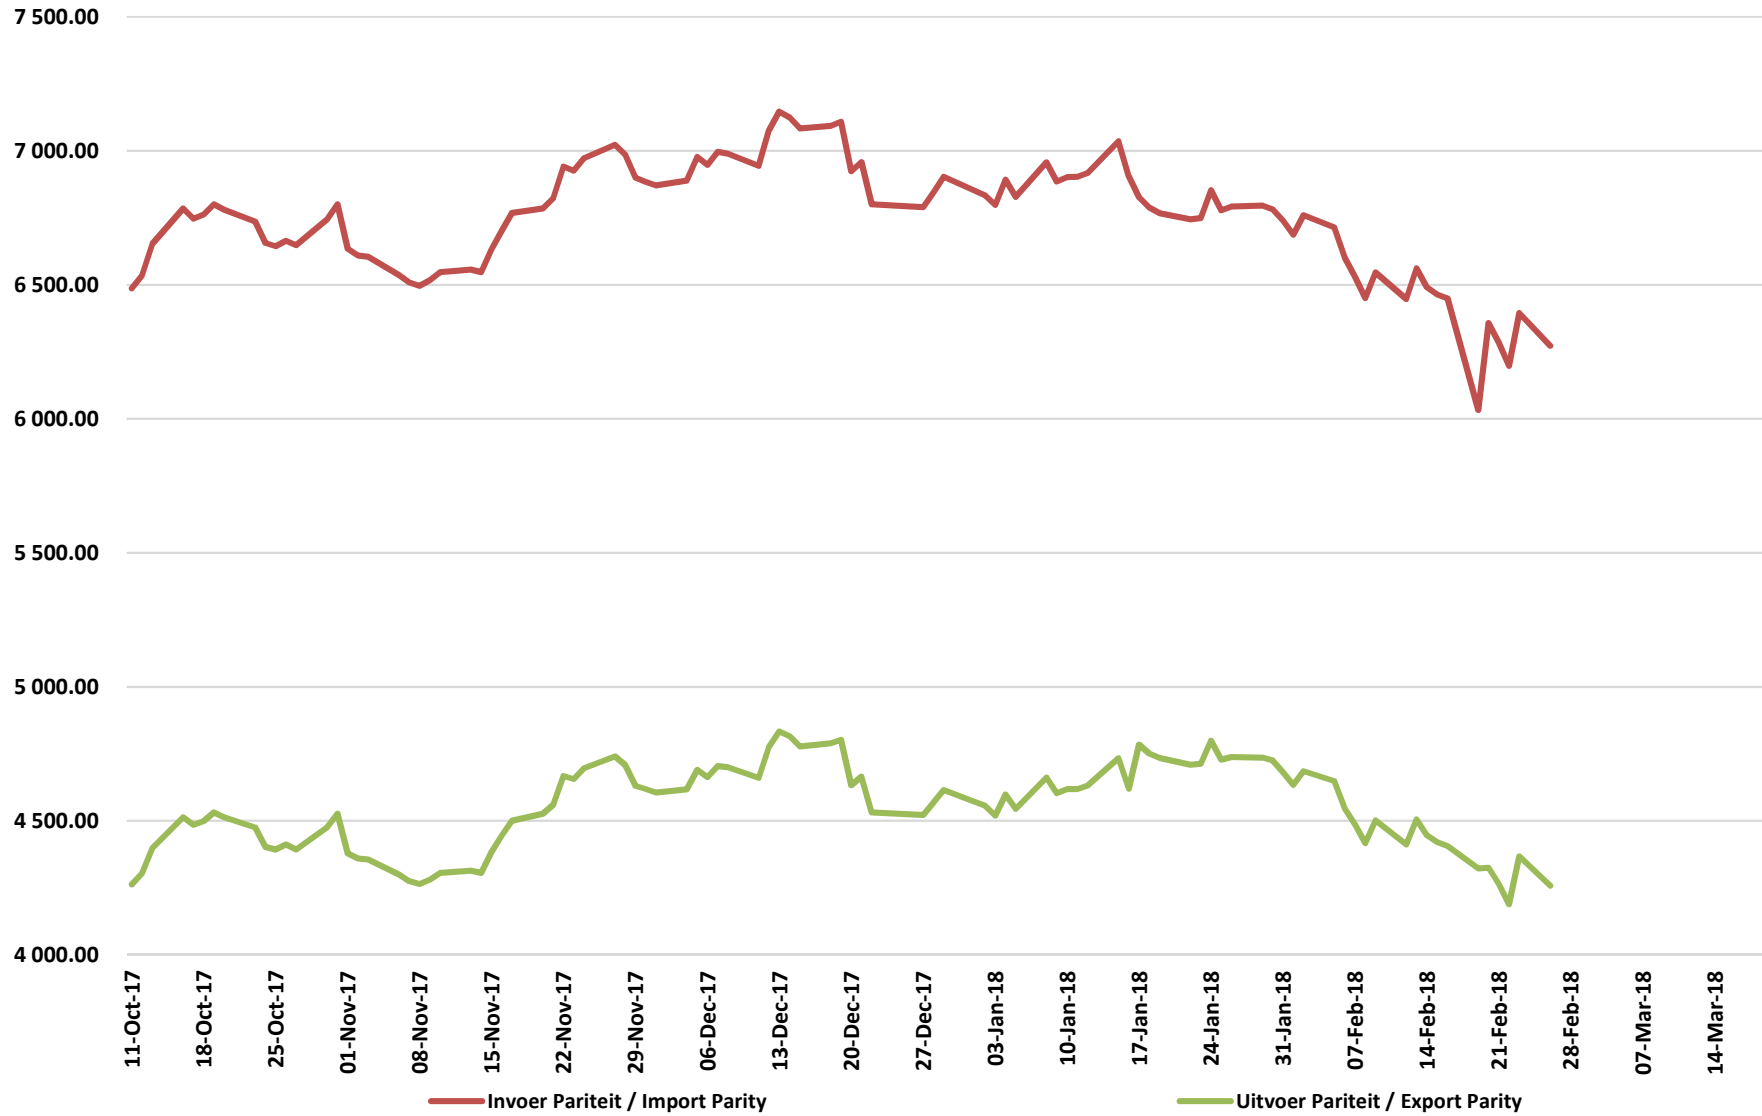

PRICES OF SOYBEAN SEED DELIVERED IN RANDFONTEIN Jul 2018
PRYSE VAN SOJABOONSAAD GELEWER IN RANDFONTEIN Jul 2018