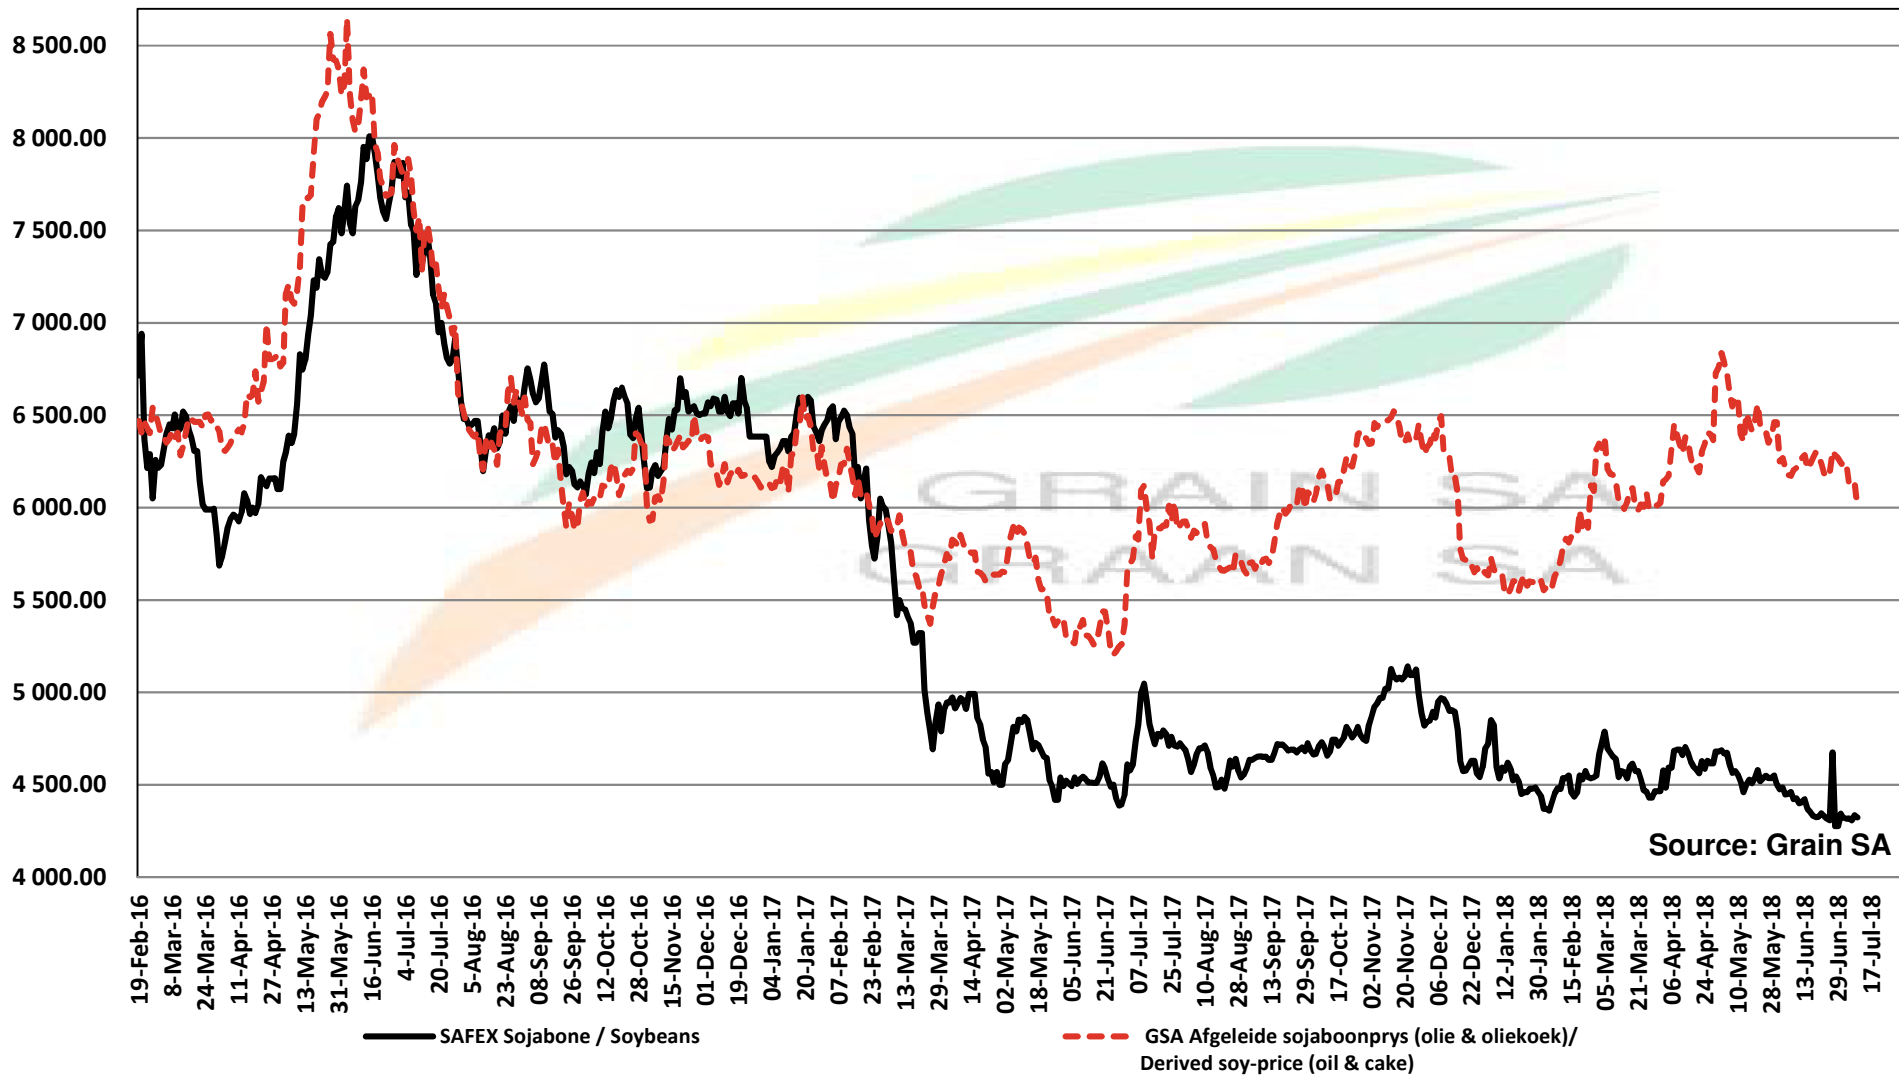

PRICES OF DERIVED SOYBEAN DELIVERED IN RANDFONTEIN

PRYSE VAN AFGELEIDE SOJABONE GELEWER IN RANDFONTEIN

Source: Grain SA