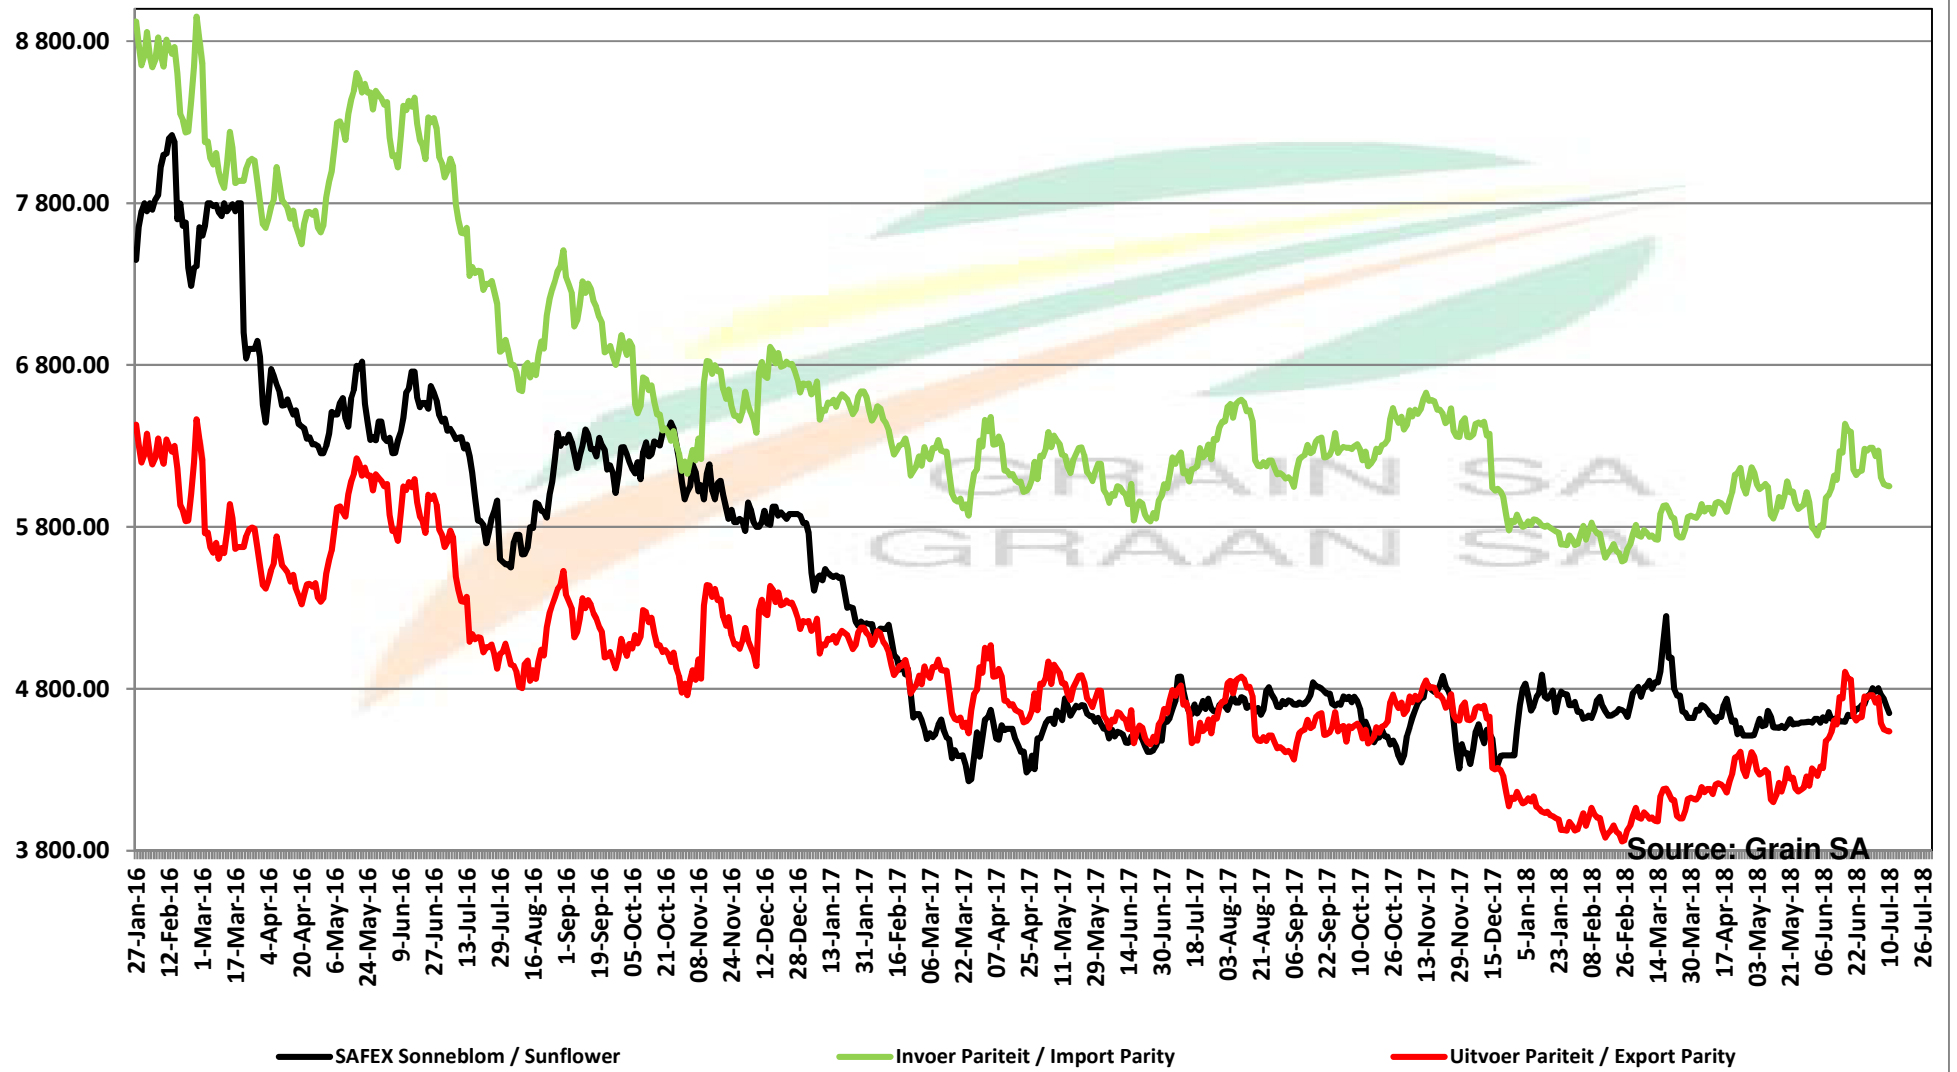

PRICES OF EU SUNFLOWER SEED DELIVERED IN RANDFONTEIN PRYSE VAN EU SONNEBLOMSAAD GELEWER IN RANDFONTEIN

Source: Grain SA