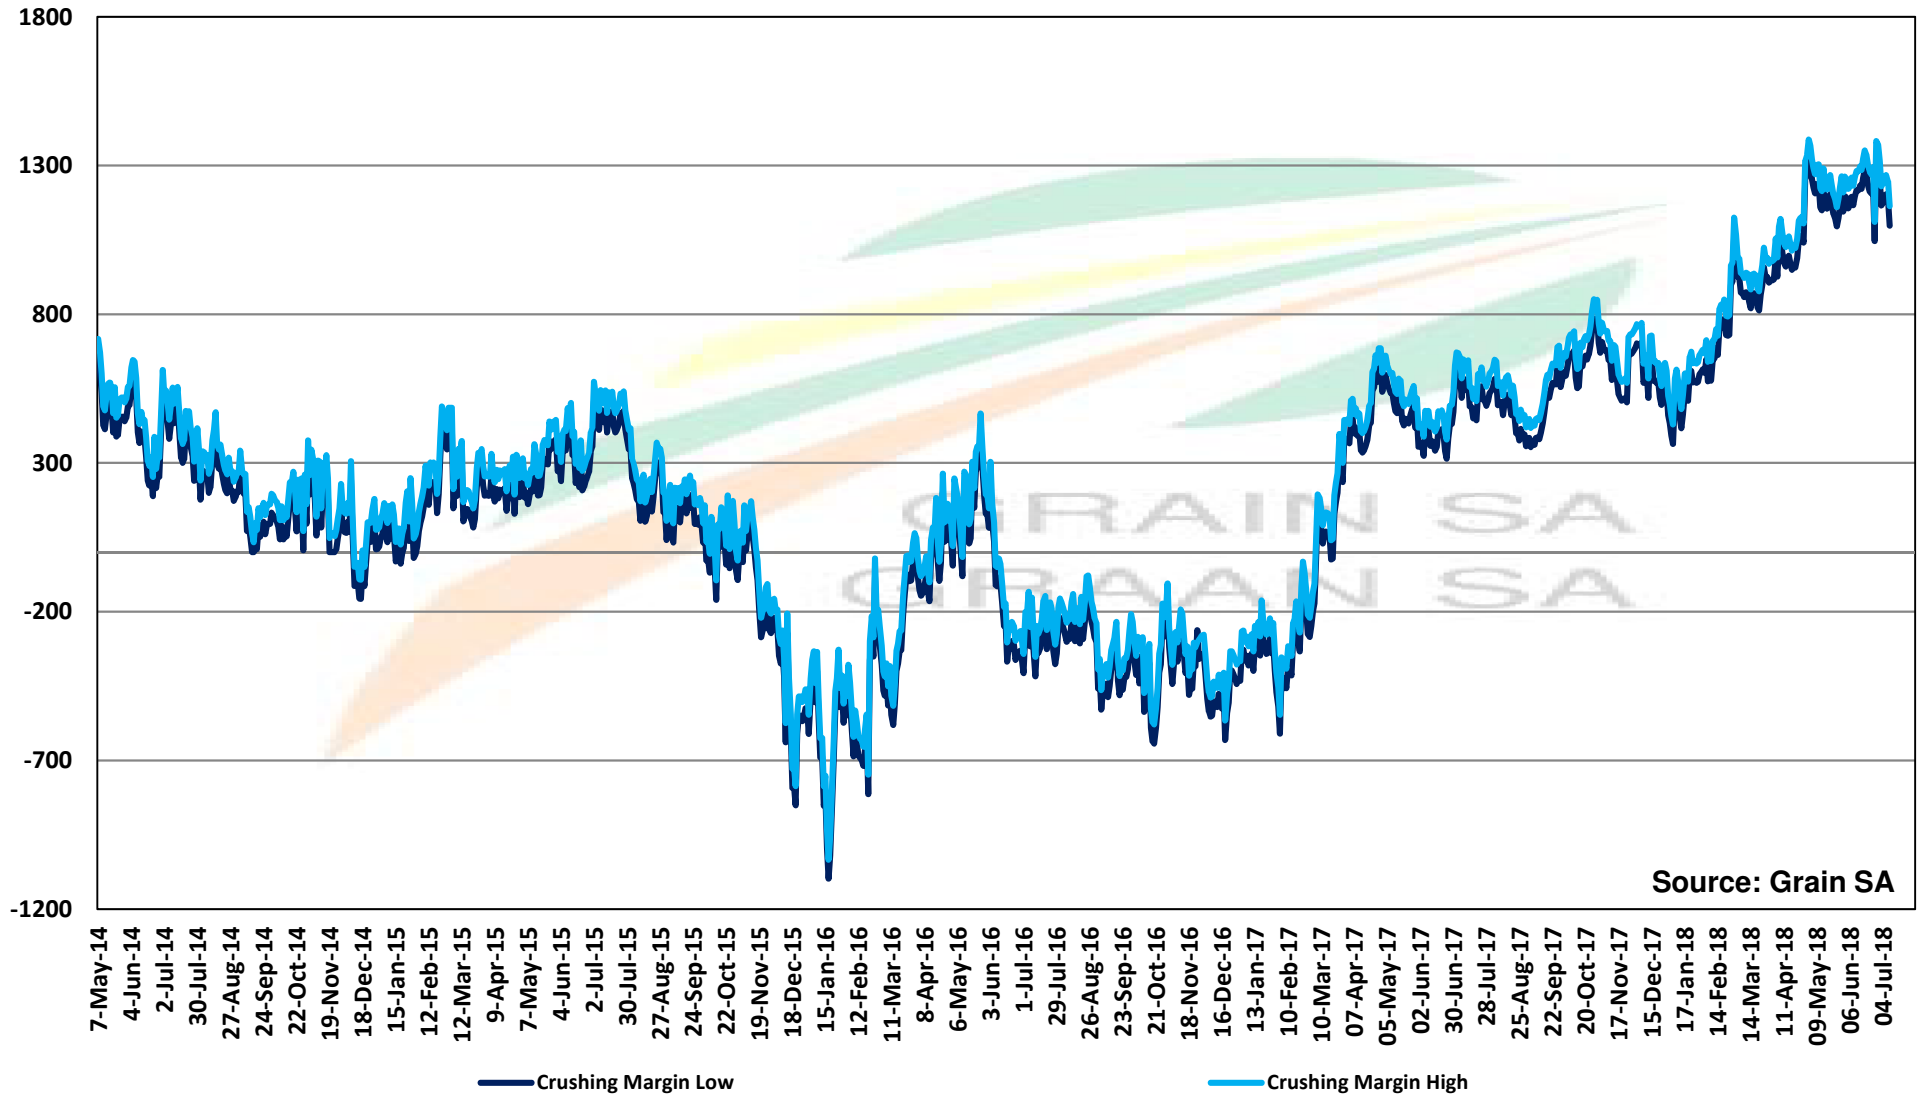

## PRYSE VAN AFGELEIDE SOJABONE GELEWER IN RANDFONTEIN

Source: Grain SA

**PRICES OF SOYBEAN SEED DELIVERED IN RANDFONTEIN Jul 2018**  
**PRYSE VAN SOJABOONSAAD GELEWER IN RANDFONTEIN Jul 2018**

# PRICES OF SOYBEAN CRUSHING MARGIN PRYSE VAN SOJABOON PERSMARGE