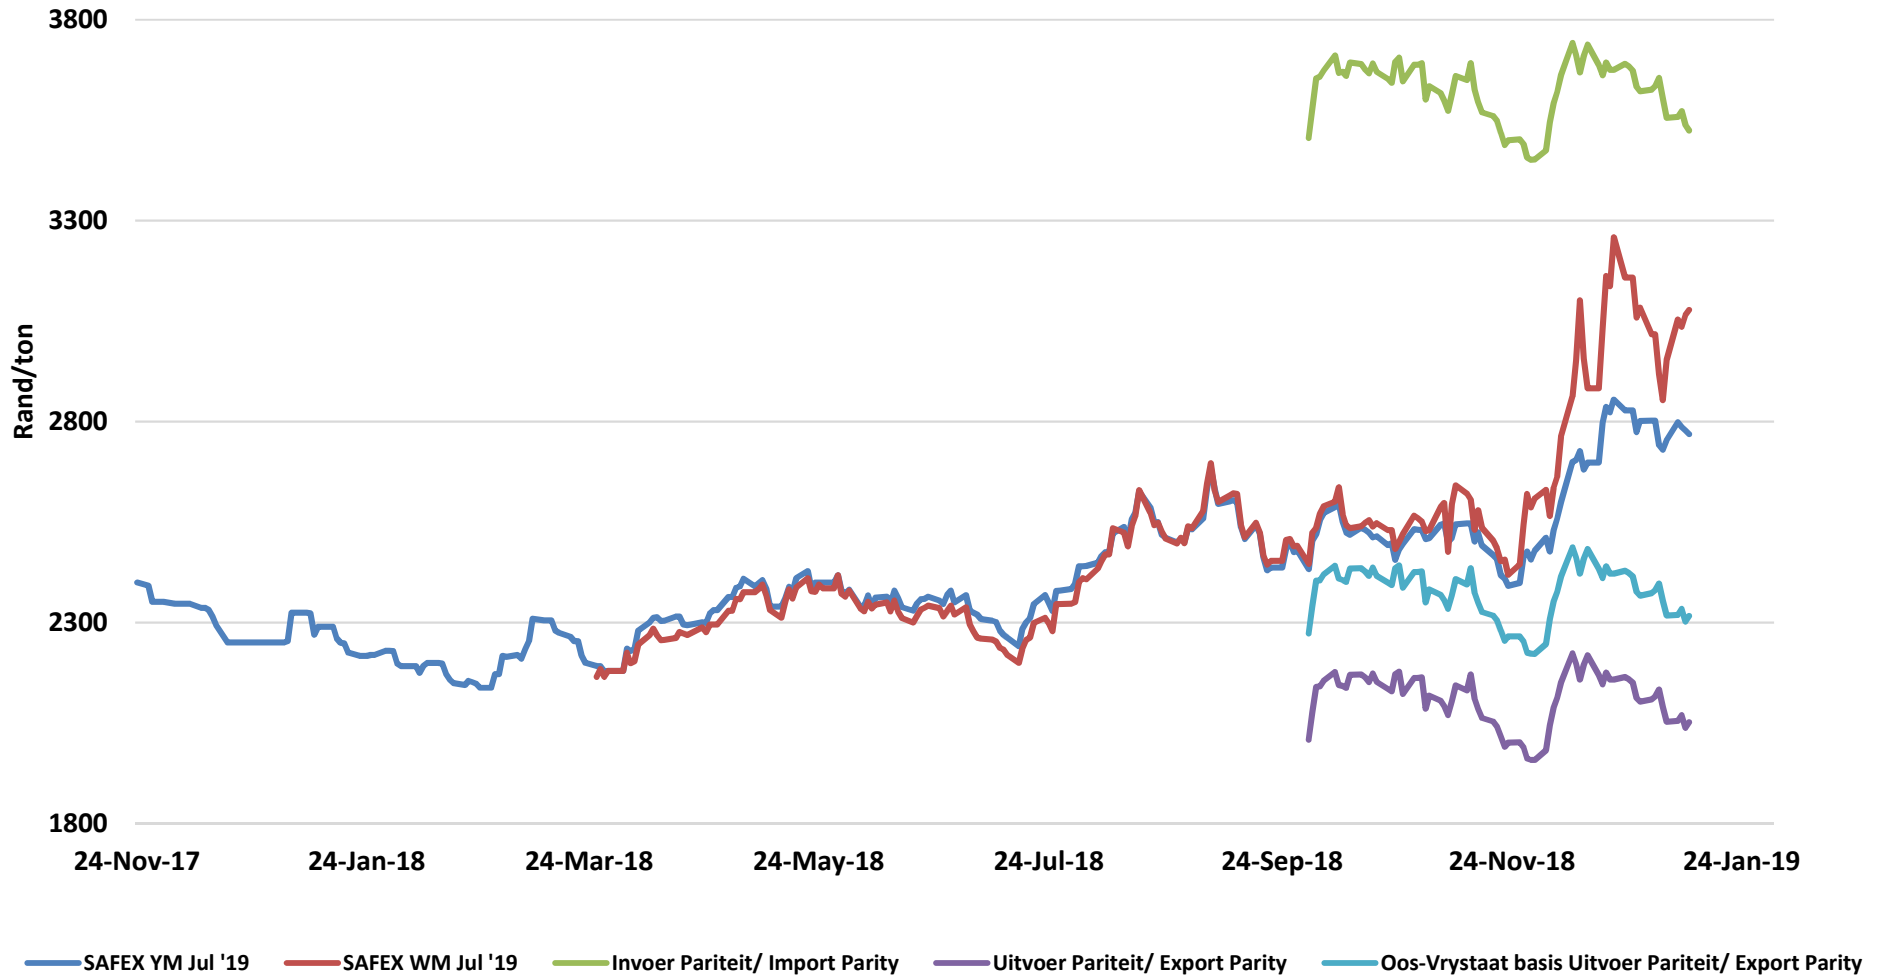

PARITY PRICES OF MAIZE DELIVERED IN RANDFONTEIN JUL '19

PARITEITSPRyse VAN VSA MIELIES GELEWER IN RANDFONTEIN JUL '19