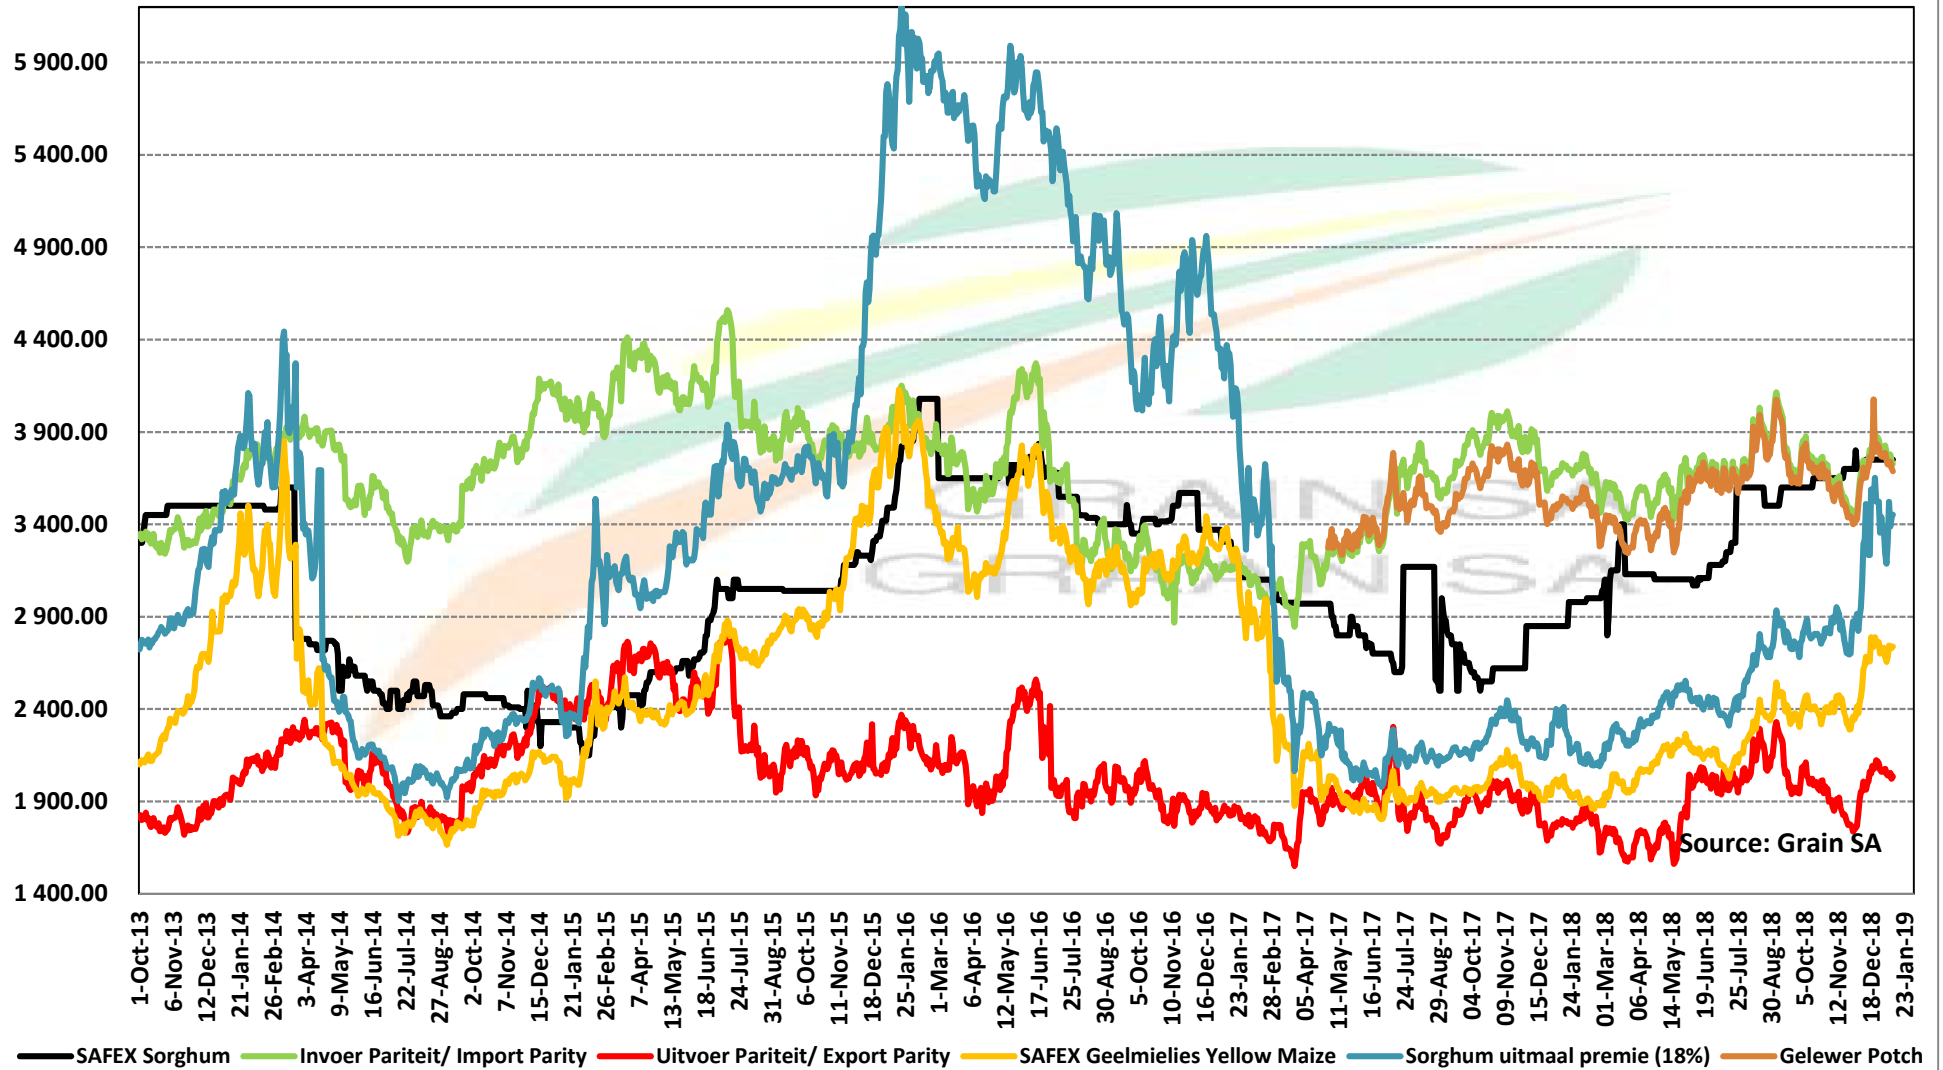

# PRICES OF USA SORGHUM DELIVERED IN RANDFONTEIN PRYSE VAN VSA SORGHUM GELEWER IN RANDFONTEIN

**\*PRICES OF USA WHITE MAIZE DELIVERED IN RANDFONTEIN**

**\*PRYSE VAN VSA WITMIELIES GELEWER IN RANDFONTEIN**

# PRICES OF USA YELLOW MAIZE DELIVERED IN RANDFONTEIN

## PRYSE VAN VSA GEELMIELIES GELEWER IN RANDFONTEIN