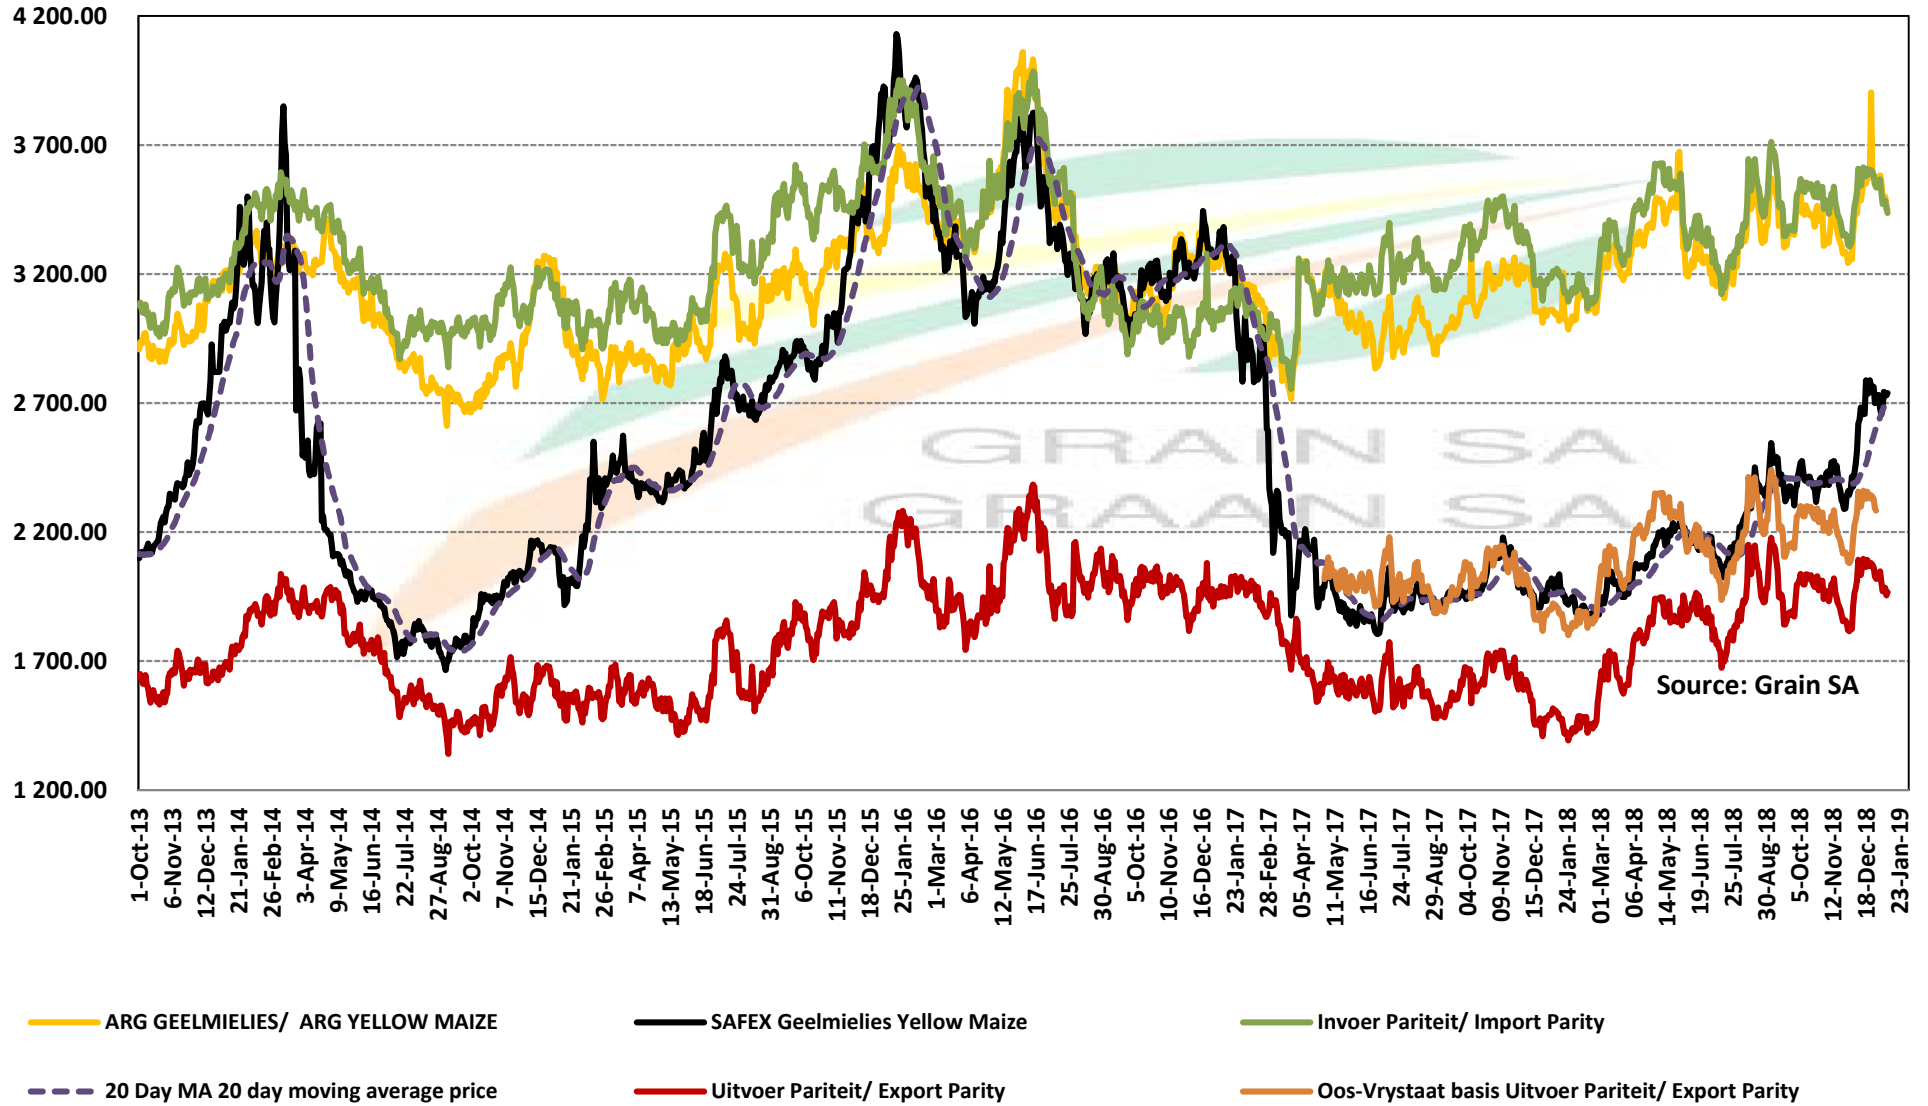

PRICES OF USA YELLOW MAIZE DELIVERED IN RANDFONTEIN

PRYSE VAN VSA GEELMIELIES GELEWER IN RANDFONTEIN