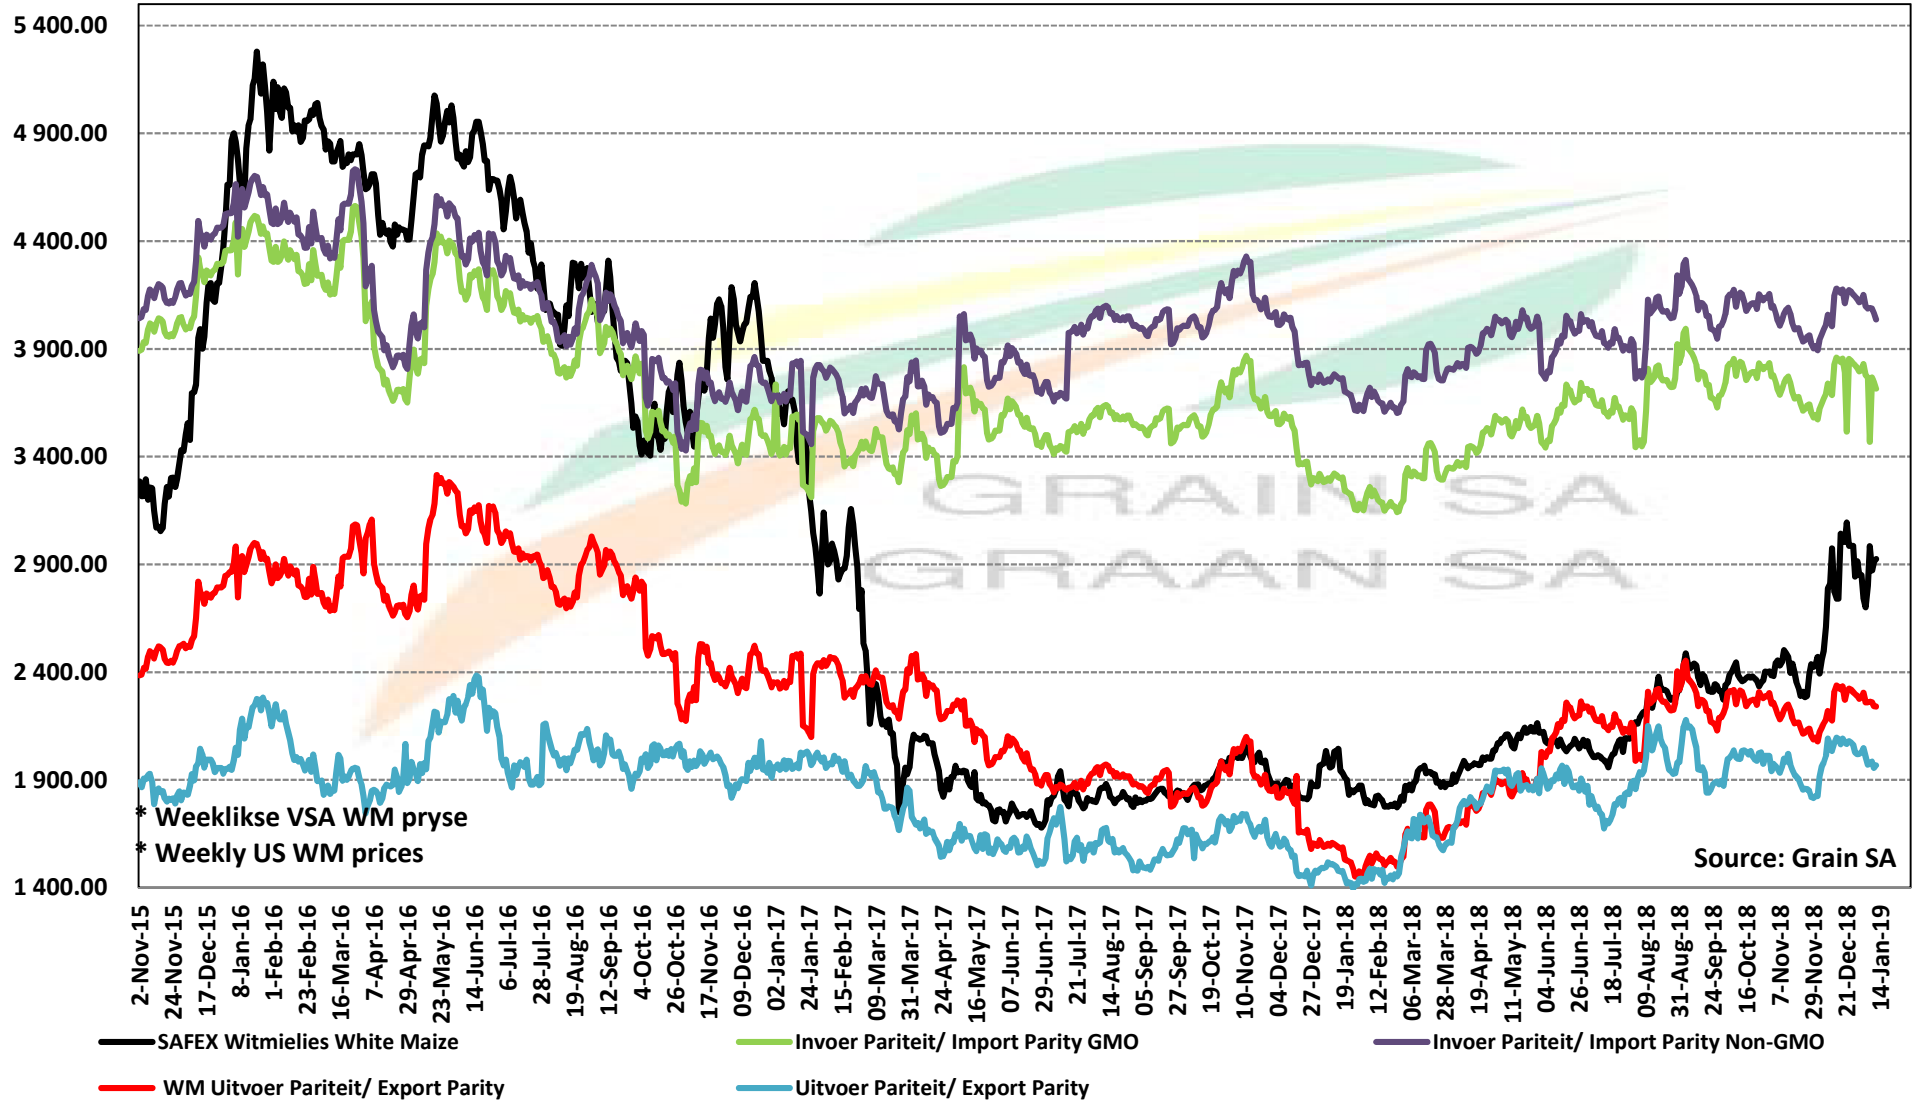

# PRICES OF USA SORGHUM DELIVERED IN RANDFONTEIN PRYSE VAN VSA SORGHUM GELEWER IN RANDFONTEIN

**\*PRICES OF USA WHITE MAIZE DELIVERED IN RANDFONTEIN**

**\*PRYSE VAN VSA WITMIELIES GELEWER IN RANDFONTEIN**

# PRICES OF USA YELLOW MAIZE DELIVERED IN RANDFONTEIN

## PRYSE VAN VSA GEELMIELIES GELEWER IN RANDFONTEIN