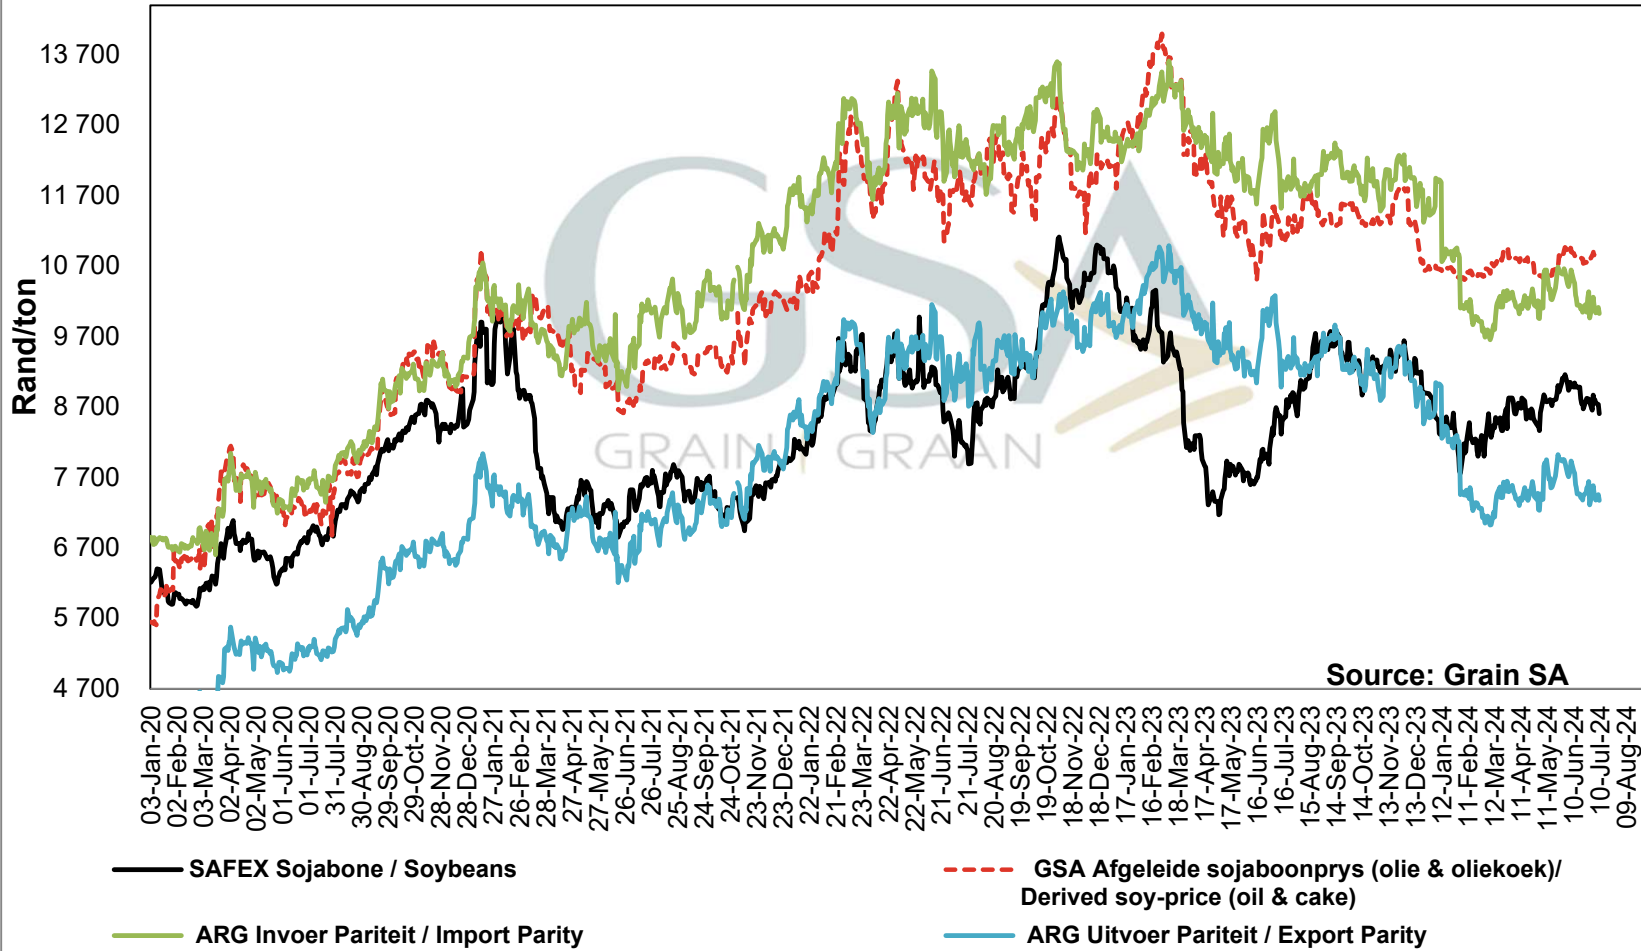

Source: Grain SA

**PRICES OF ARGENTINIAN SOYBEAN SEED DELIVERED IN RANDFONTEIN
 PRYSE VAN ARGENTYNSE SOJABOON SAAD GELEWER IN RANDFONTEIN**

**PRICES OF BRAZILIAN SOYBEAN DELIVERED IN RANDFONTEIN
 PRYSE VAN BRASILIAANSE SOJABONE GELEWER IN RANDFONTEIN**

Source: Grain SA

PRICES OF DERIVED SOYBEAN DELIVERED IN RANDFONTEIN PRYSE VAN AFGELEIDE SOJABONE GELEWER IN RANDFONTEIN

PRICES OF SOYBEAN CRUSHING MARGIN PRYSE VAN SOJABOON PERSMARGE

Source: Grain SA

— Crushing Margin Low