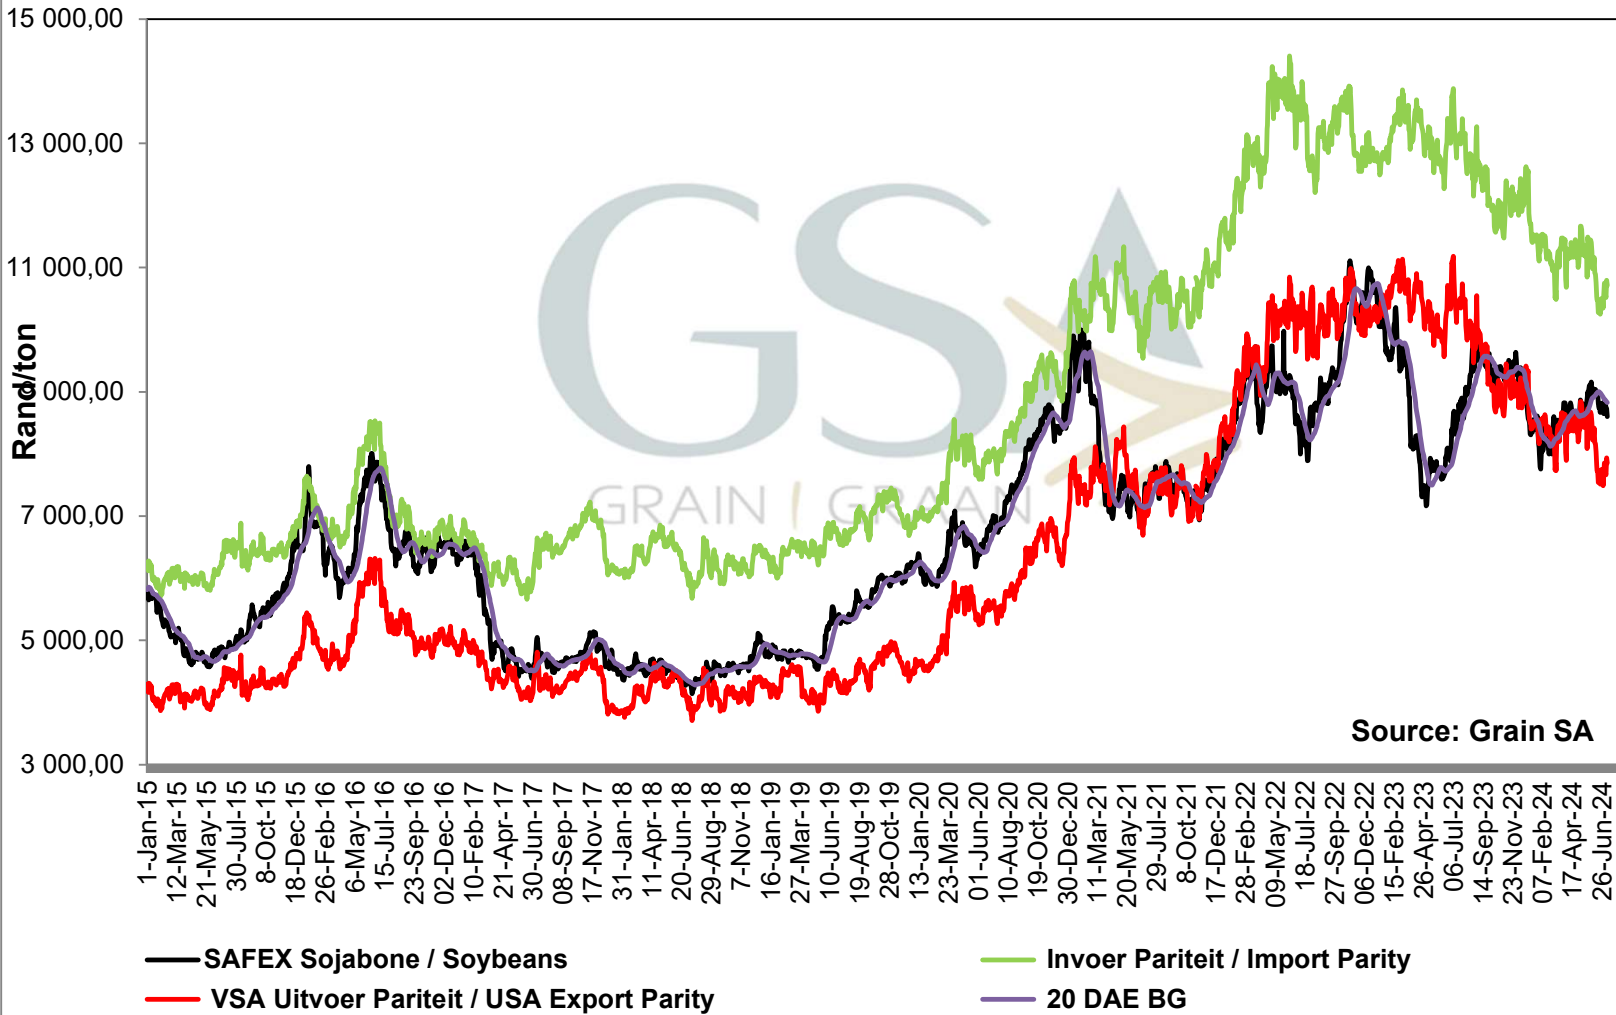

PRICES OF EU SUNFLOWER SEED DELIVERED IN RANDFONTEIN PRYSE VAN EU SONNEBLOMSAAD GELEWER IN RANDFONTEIN

PRICES OF WHOLE SOYBEANS DELIVERED IN RANDFONTEIN PRYSE VAN HEEL SOJABONE GELEWER IN RANDFONTEIN

**PRICES OF SOYBEAN SEED DELIVERED IN RANDFONTEIN
 PRYSE VAN SOJABOONSAAD GELEWER IN RANDFONTEIN**

Source: Grain SA

**PRICES OF ARGENTINIAN SOYBEAN SEED DELIVERED IN RANDFONTEIN
 PRYSE VAN ARGENTYNSE SOJABOON SAAD GELEWER IN RANDFONTEIN**

**PRICES OF BRAZILIAN SOYBEAN DELIVERED IN RANDFONTEIN
 PRYSE VAN BRASILIAANSE SOJABONE GELEWER IN RANDFONTEIN**

Source: Grain SA

PRICES OF DERIVED SOYBEAN DELIVERED IN RANDFONTEIN PRYSE VAN AFGELEIDE SOJABONE GELEWER IN RANDFONTEIN

PRICES OF SOYBEAN CRUSHING MARGIN PRYSE VAN SOJABOON PERSMARGE

Source: Grain SA

— Crushing Margin Low