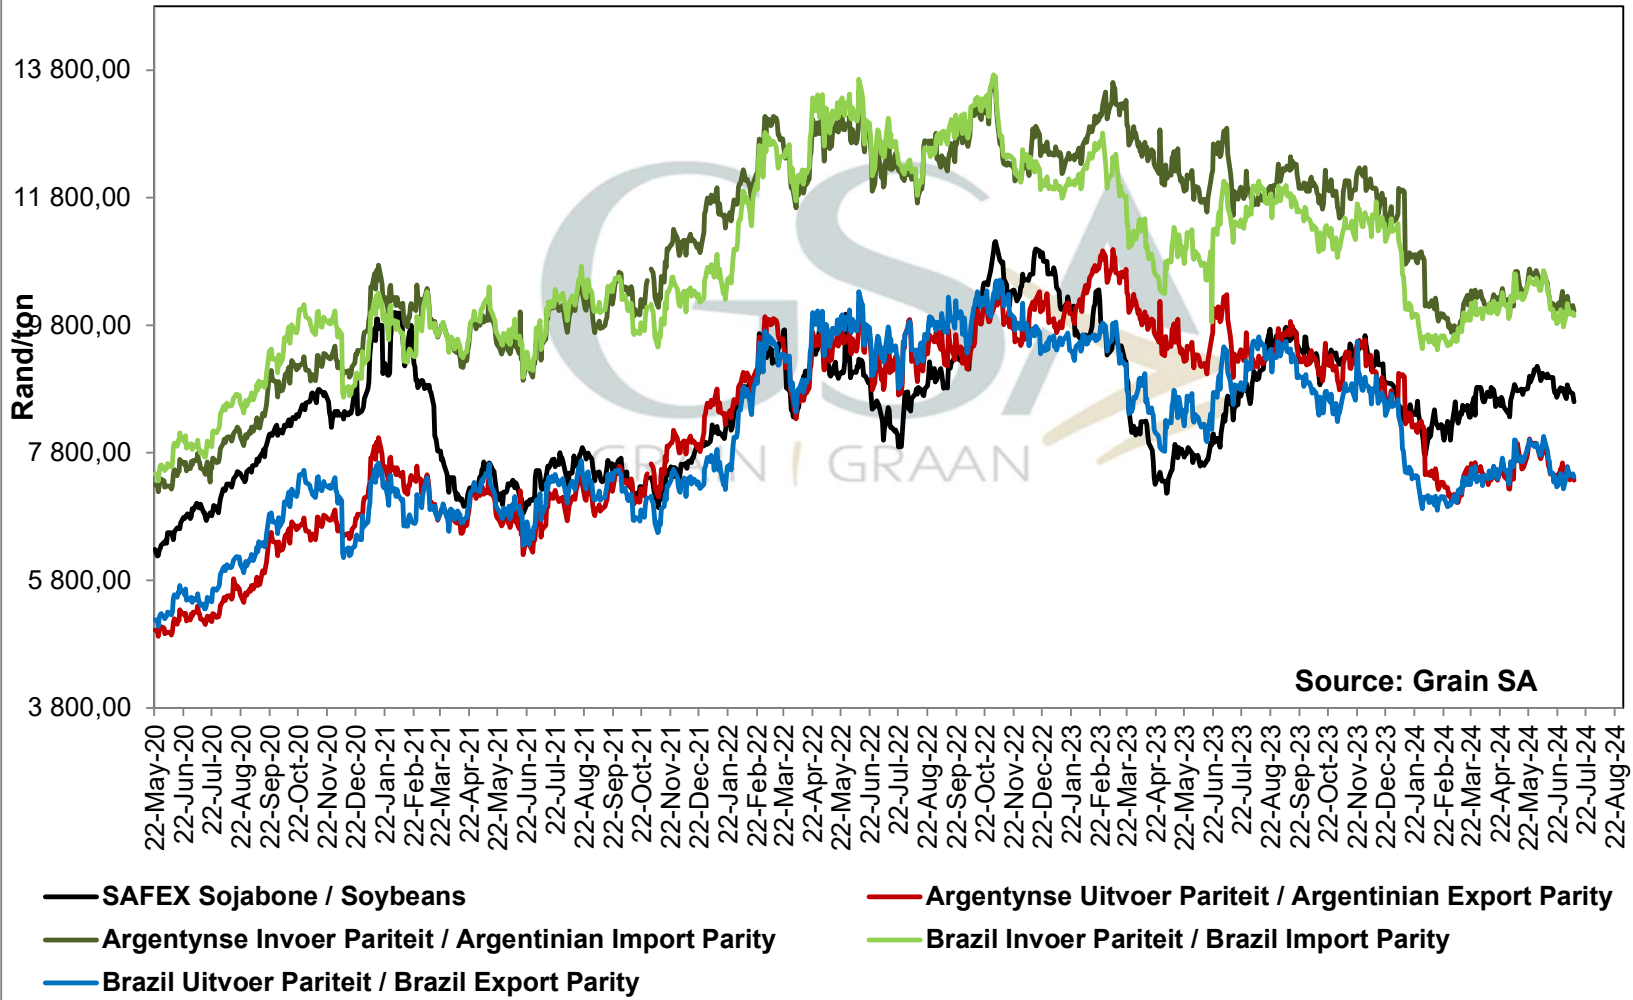

PRICES OF EU SUNFLOWER SEED DELIVERED IN RANDFONTEIN PRYSE VAN EU SONNEBLOMSAAD GELEWER IN RANDFONTEIN

PRICES OF WHOLE SOYBEANS DELIVERED IN RANDFONTEIN PRYSE VAN HEEL SOJABONE GELEWER IN RANDFONTEIN

**PRICES OF SOYBEAN SEED DELIVERED IN RANDFONTEIN
 PRYSE VAN SOJABOONSAAD GELEWER IN RANDFONTEIN**

Source: Grain SA

**PRICES OF ARGENTINIAN SOYBEAN SEED DELIVERED IN RANDFONTEIN
 PRYSE VAN ARGENTYNSE SOJABOON SAAD GELEWER IN RANDFONTEIN**

**PRICES OF BRAZILIAN SOYBEAN DELIVERED IN RANDFONTEIN
 PRYSE VAN BRASILIAANSE SOJABONE GELEWER IN RANDFONTEIN**