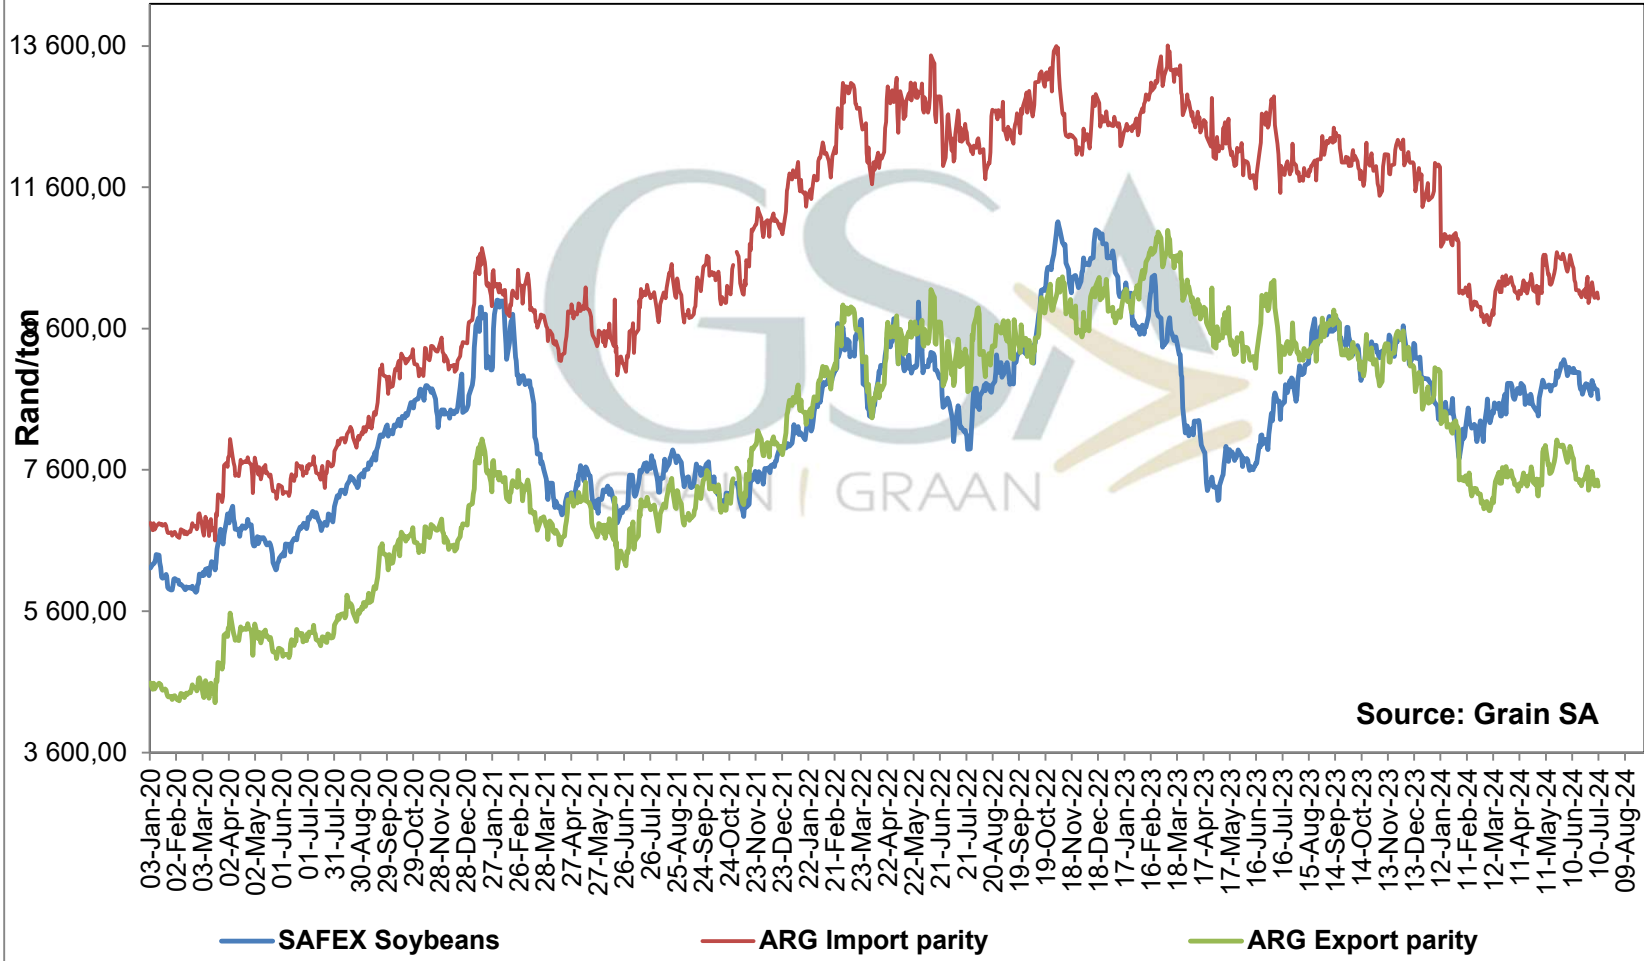

PRICES OF EU SUNFLOWER SEED DELIVERED IN RANDFONTEIN PRYSE VAN EU SONNEBLOMSAAD GELEWER IN RANDFONTEIN

PRICES OF WHOLE SOYBEANS DELIVERED IN RANDFONTEIN PRYSE VAN HEEL SOJABONE GELEWER IN RANDFONTEIN

**PRICES OF SOYBEAN SEED DELIVERED IN RANDFONTEIN
 PRYSE VAN SOJABOONSAAD GELEWER IN RANDFONTEIN**

Source: Grain SA

**PRICES OF ARGENTINIAN SOYBEAN SEED DELIVERED IN RANDFONTEIN
 PRYSE VAN ARGENTYNSE SOJABOON SAAD GELEWER IN RANDFONTEIN**

**PRICES OF BRAZILIAN SOYBEAN DELIVERED IN RANDFONTEIN
 PRYSE VAN BRASILIAANSE SOJABONE GELEWER IN RANDFONTEIN**

Source: Grain SA

PRICES OF DERIVED SOYBEAN DELIVERED IN RANDFONTEIN PRYSE VAN AFGELEIDE SOJABONE GELEWER IN RANDFONTEIN

PRICES OF SOYBEAN CRUSHING MARGIN PRYSE VAN SOJABOON PERSMARGE

Source: Grain SA

— Crushing Margin Low