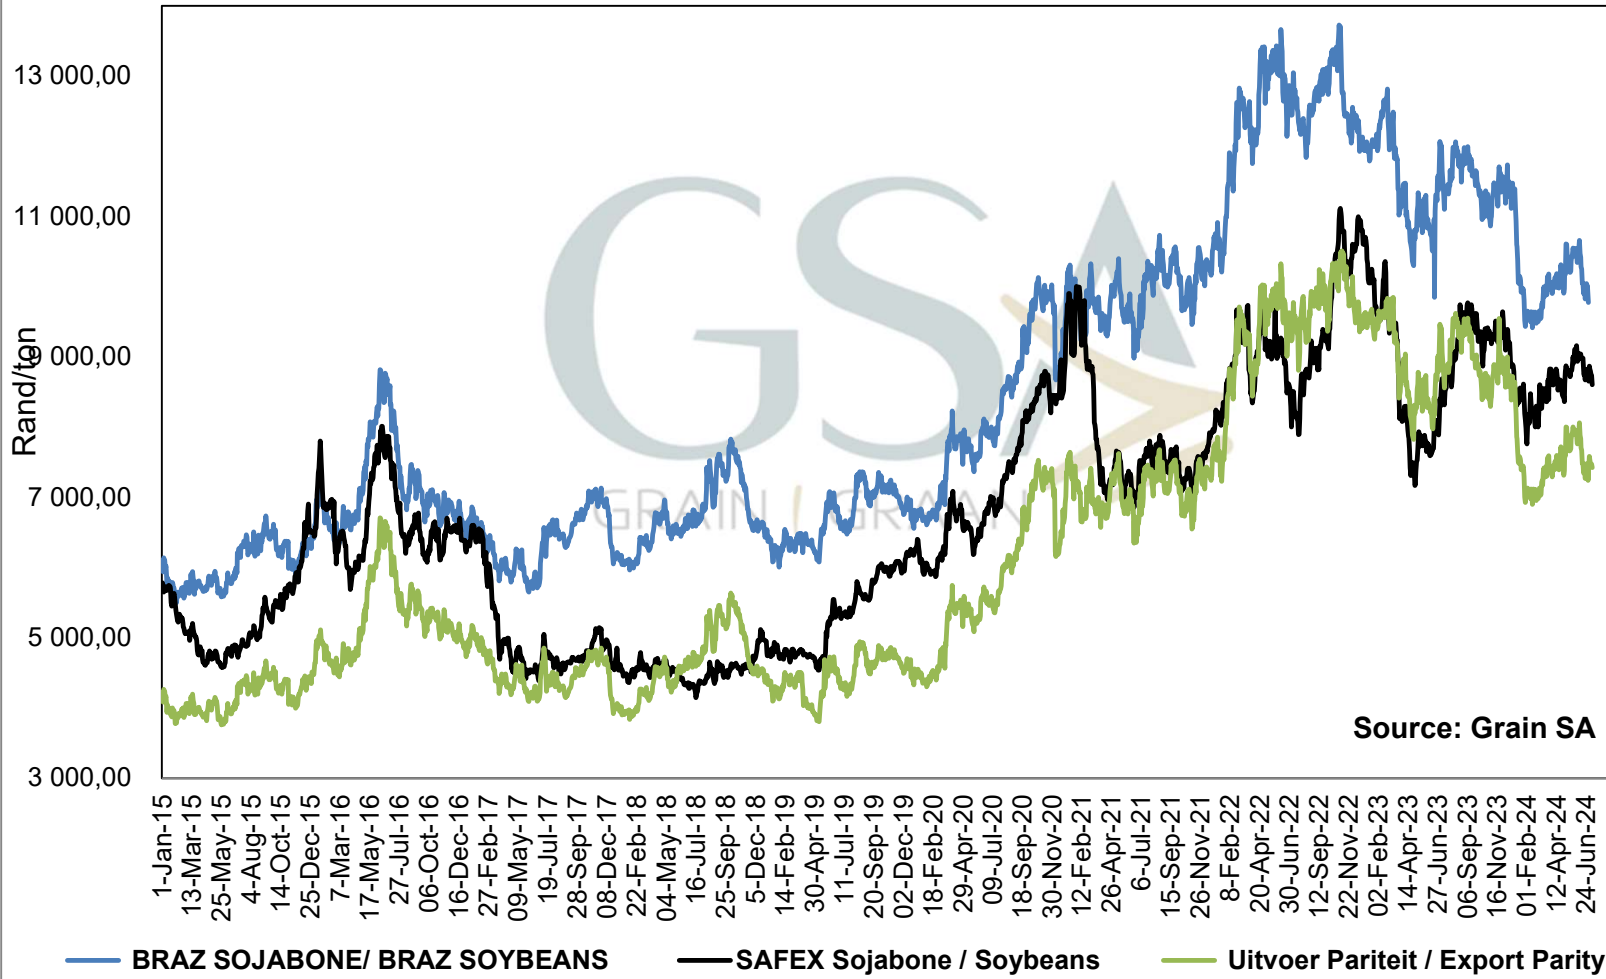

PRICES OF EU SUNFLOWER SEED DELIVERED IN RANDFONTEIN PRYSE VAN EU SONNEBLOMSAAD GELEWER IN RANDFONTEIN

PRICES OF WHOLE SOYBEANS DELIVERED IN RANDFONTEIN PRYSE VAN HEEL SOJABONE GELEWER IN RANDFONTEIN

**PRICES OF SOYBEAN SEED DELIVERED IN RANDFONTEIN
 PRYSE VAN SOJABOONSAAD GELEWER IN RANDFONTEIN**

Source: Grain SA

**PRICES OF ARGENTINIAN SOYBEAN SEED DELIVERED IN RANDFONTEIN
 PRYSE VAN ARGENTYNSE SOJABOON SAAD GELEWER IN RANDFONTEIN**

**PRICES OF BRAZILIAN SOYBEAN DELIVERED IN RANDFONTEIN
 PRYSE VAN BRASILIAANSE SOJABONE GELEWER IN RANDFONTEIN**

Source: Grain SA

PRICES OF DERIVED SOYBEAN DELIVERED IN RANDFONTEIN PRYSE VAN AFGELEIDE SOJABONE GELEWER IN RANDFONTEIN

PRICES OF SOYBEAN CRUSHING MARGIN PRYSE VAN SOJABOON PERSMARGE

Source: Grain SA

— Crushing Margin Low