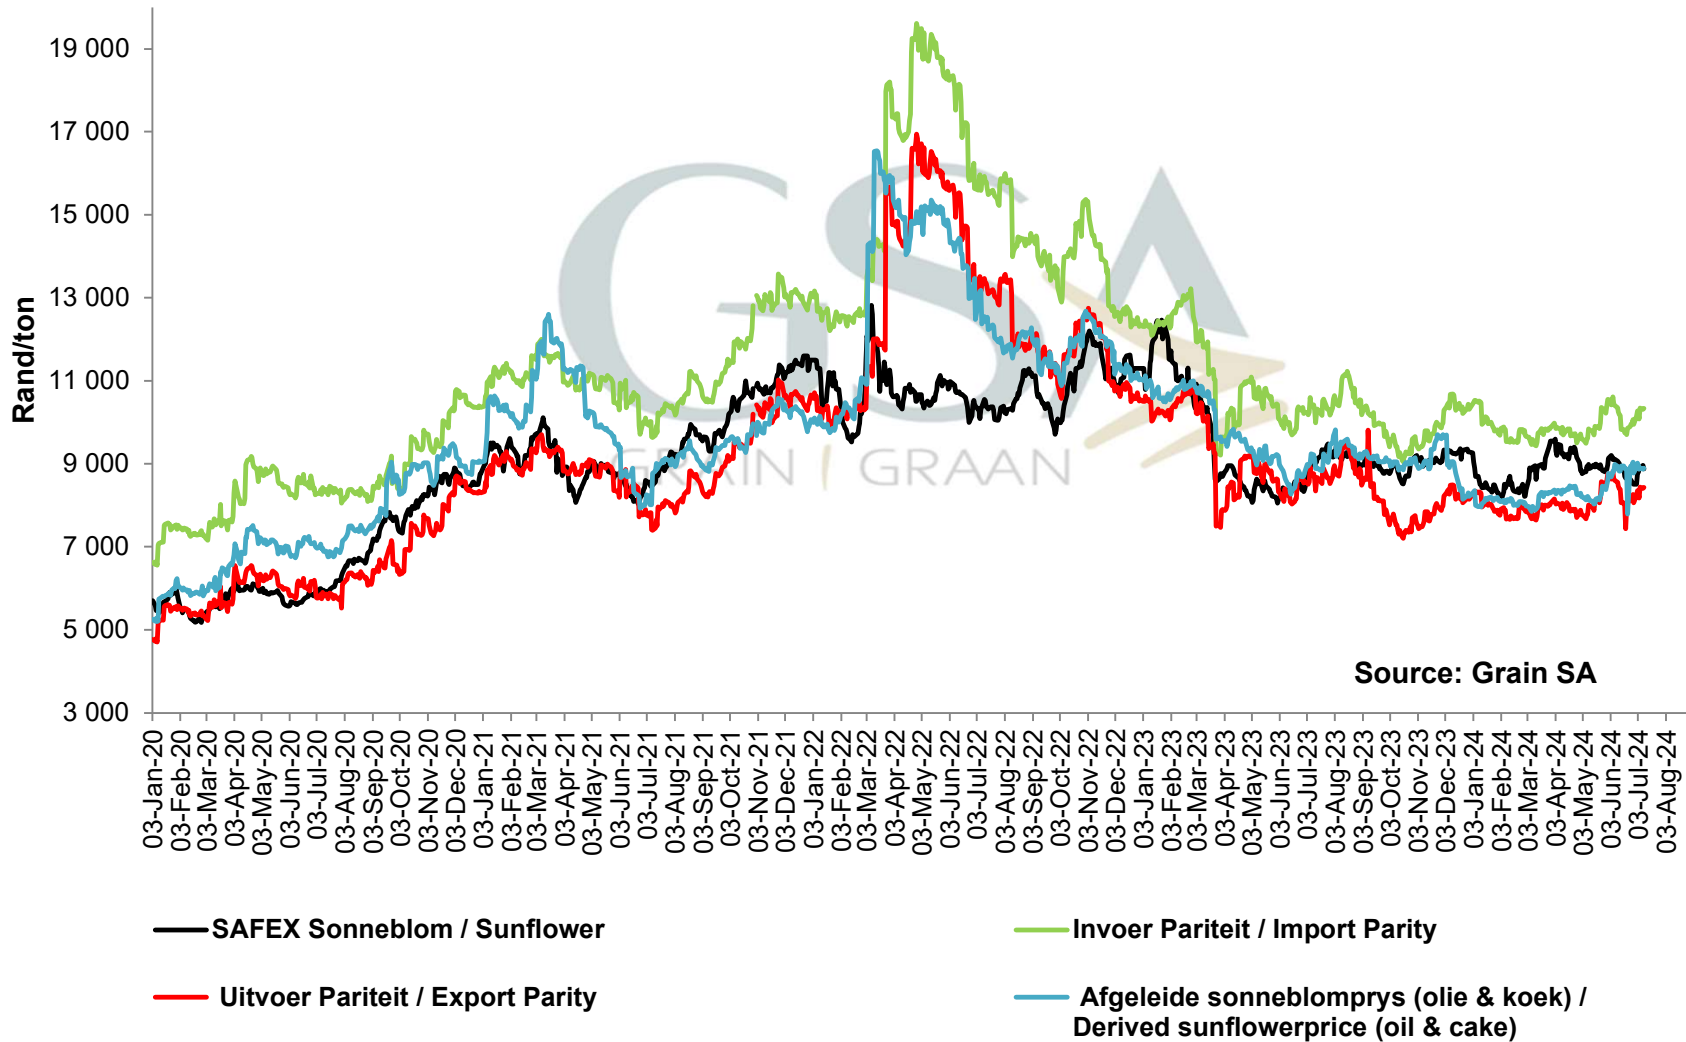

PRICES OF EU SUNFLOWER SEED DELIVERED IN RANDFONTEIN PRYSE VAN EU SONNEBLOMSAAD GELEWER IN RANDFONTEIN

PRICES OF WHOLE SOYBEANS DELIVERED IN RANDFONTEIN PRYSE VAN HEEL SOJABONE GELEWER IN RANDFONTEIN

**PRICES OF SOYBEAN SEED DELIVERED IN RANDFONTEIN
 PRYSE VAN SOJABOONSAAD GELEWER IN RANDFONTEIN**

Source: Grain SA

**PRICES OF ARGENTINIAN SOYBEAN SEED DELIVERED IN RANDFONTEIN
 PRYSE VAN ARGENTYNSE SOJABOON SAAD GELEWER IN RANDFONTEIN**

**PRICES OF BRAZILIAN SOYBEAN DELIVERED IN RANDFONTEIN
 PRYSE VAN BRASILIAANSE SOJABONE GELEWER IN RANDFONTEIN**

Source: Grain SA

PRICES OF DERIVED SOYBEAN DELIVERED IN RANDFONTEIN PRYSE VAN AFGELEIDE SOJABONE GELEWER IN RANDFONTEIN

PRICES OF SOYBEAN CRUSHING MARGIN PRYSE VAN SOJABOON PERSMARGE

Source: Grain SA

— Crushing Margin Low