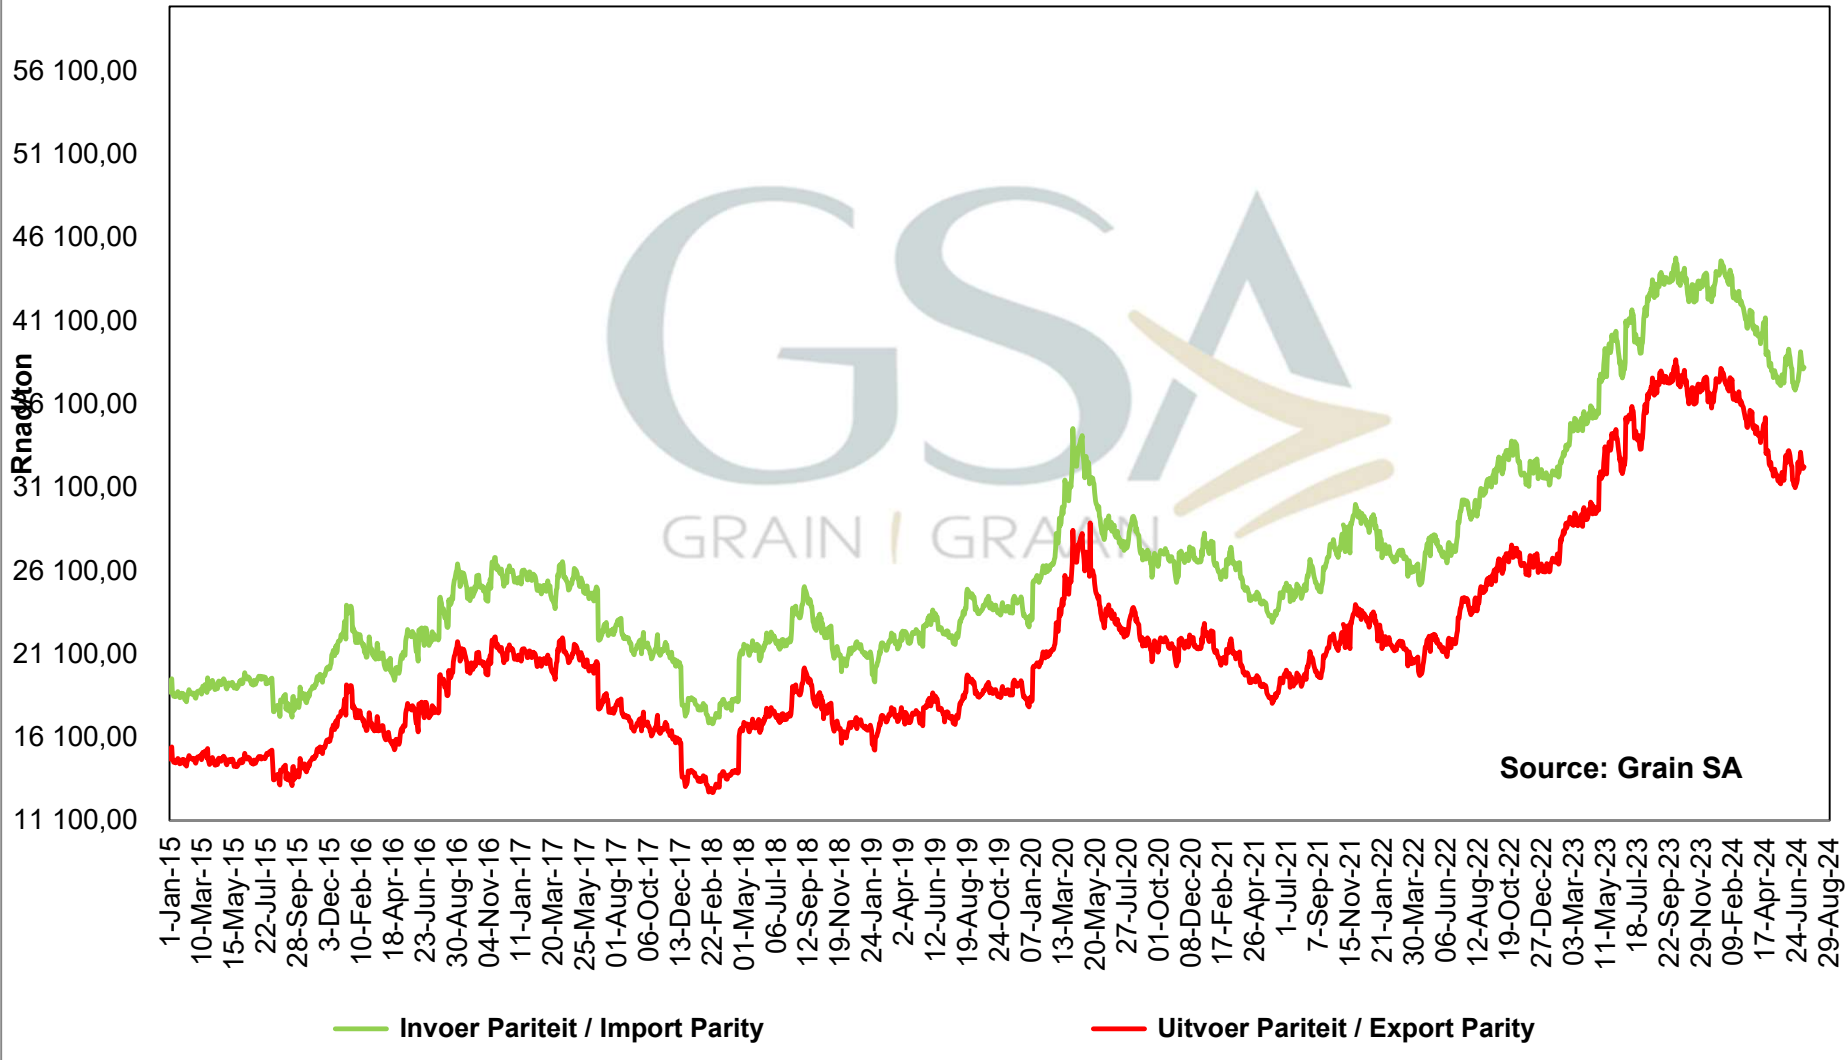

**PRICES OF PROCESSED AND GRADED USA CHOICE GRADE GROUNDNUTS (40/50)
(RANDFONTEIN)**
**PRYSE VAN UITGEDOP EN GESORTEERDE VSA KEURGRAAD GRONDBONE MET 'N
PITGROOTTE VAN 40/50 pitgrootte (RANDFONTEIN)**