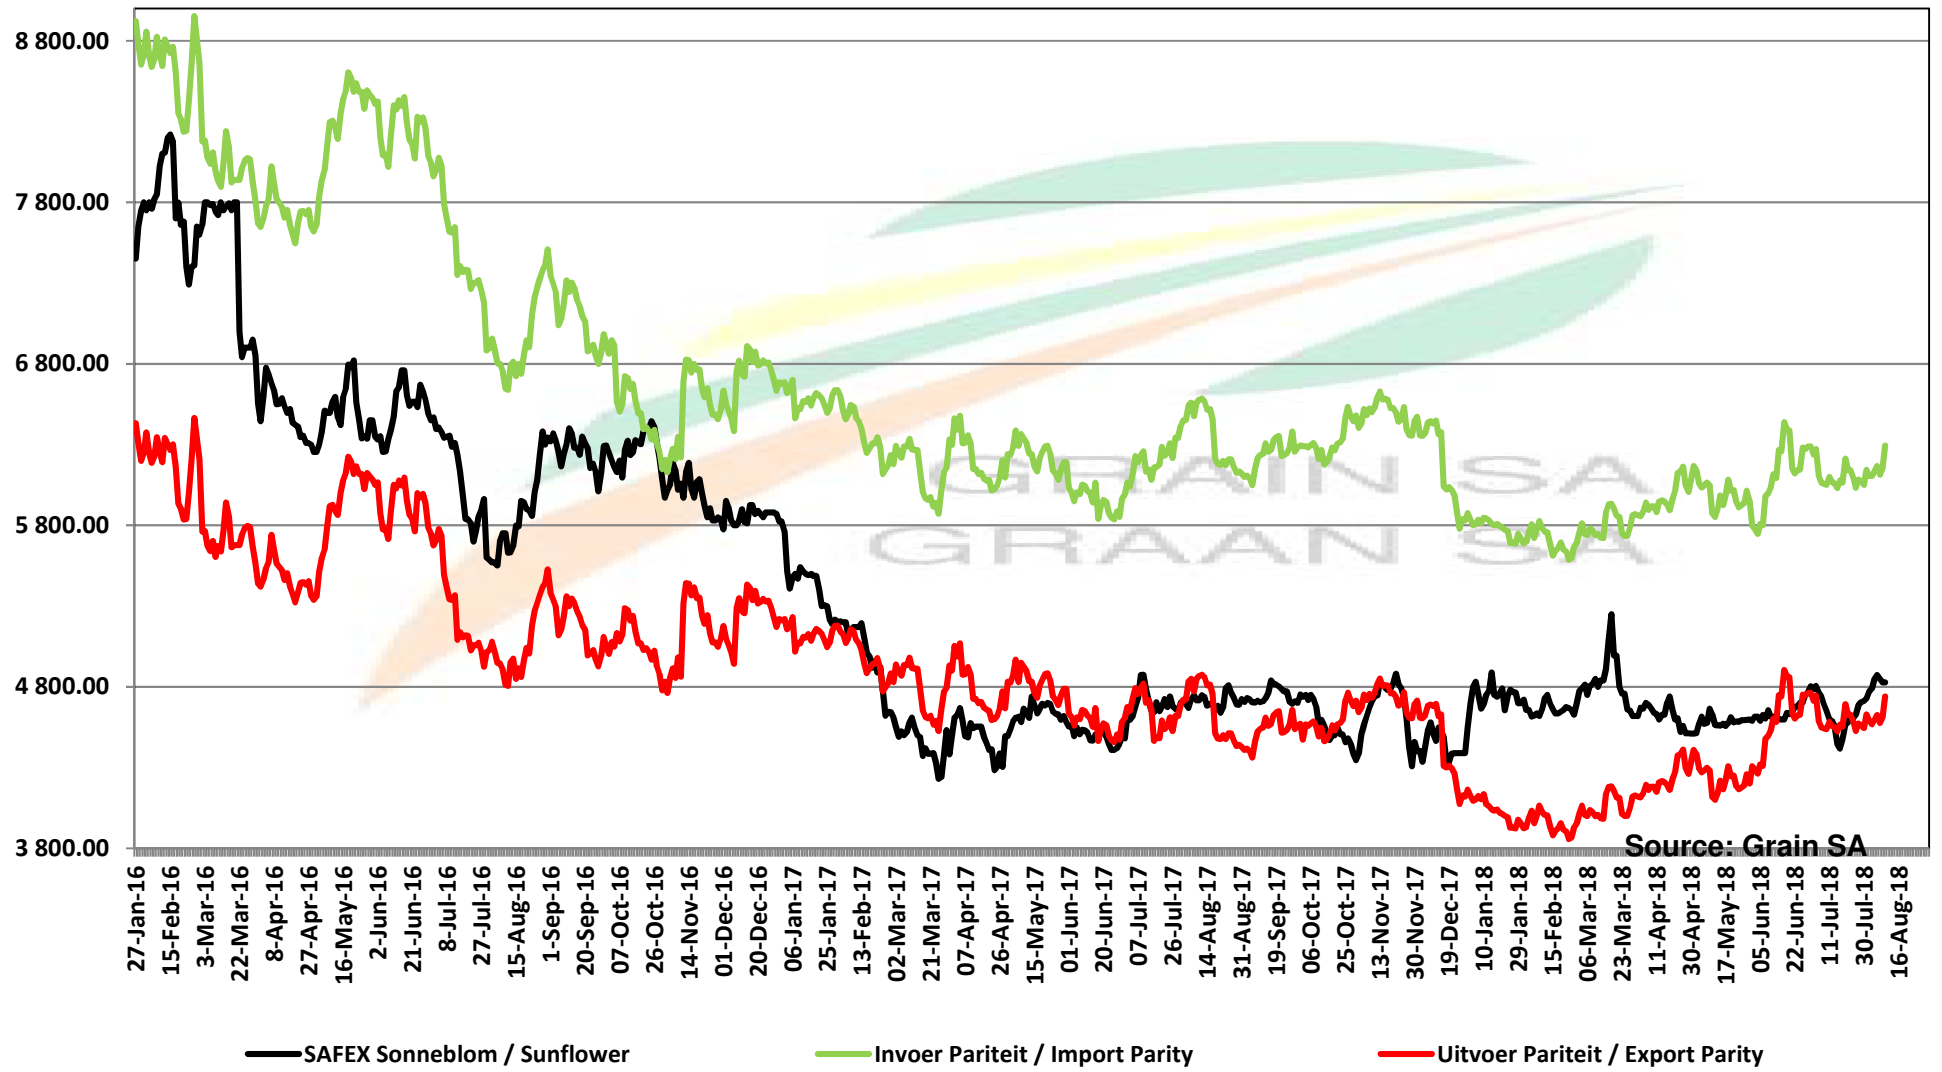

PRICES OF EU SUNFLOWER SEED DELIVERED IN RANDFONTEIN PRYSE VAN EU SONNEBLOMSAAD GELEWER IN RANDFONTEIN

Source: Grain SA