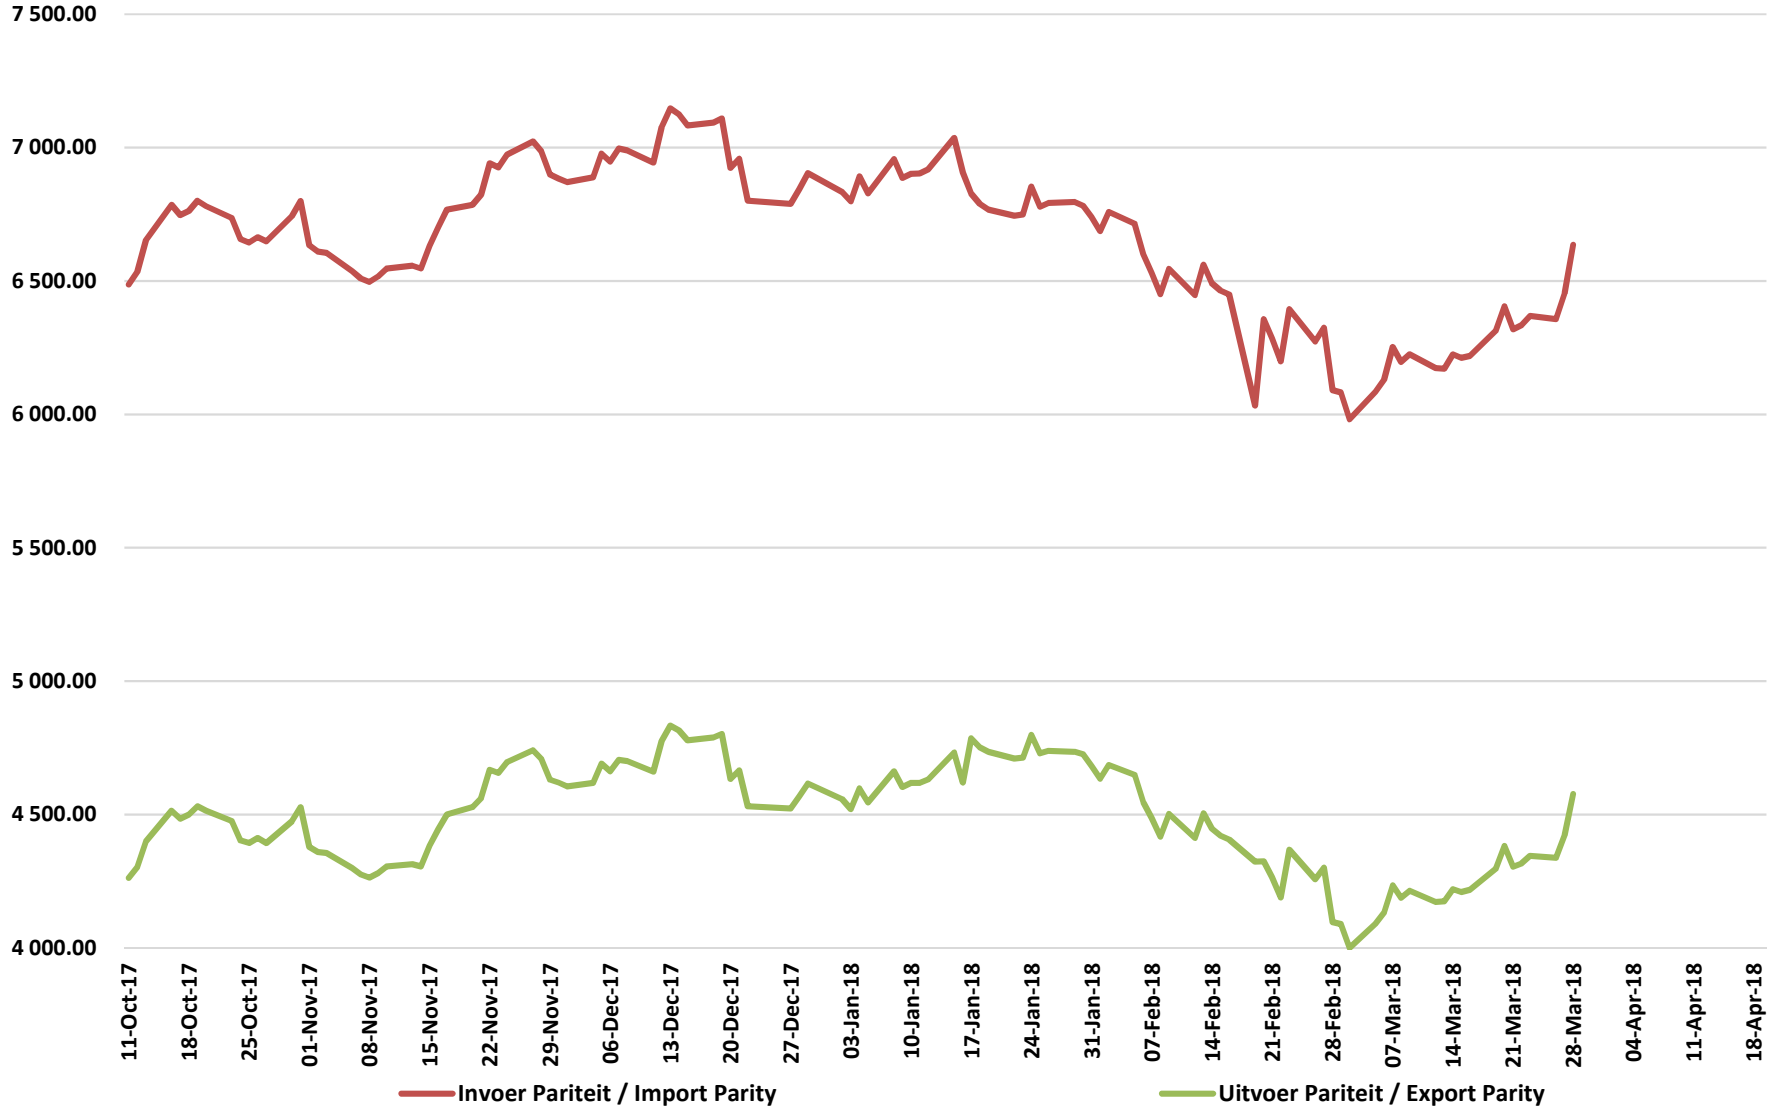

PRICES OF SOYBEAN SEED DELIVERED IN RANDFONTEIN Jul 2018
PRYSE VAN SOJABOONSAAD GELEWER IN RANDFONTEIN AUG 2018