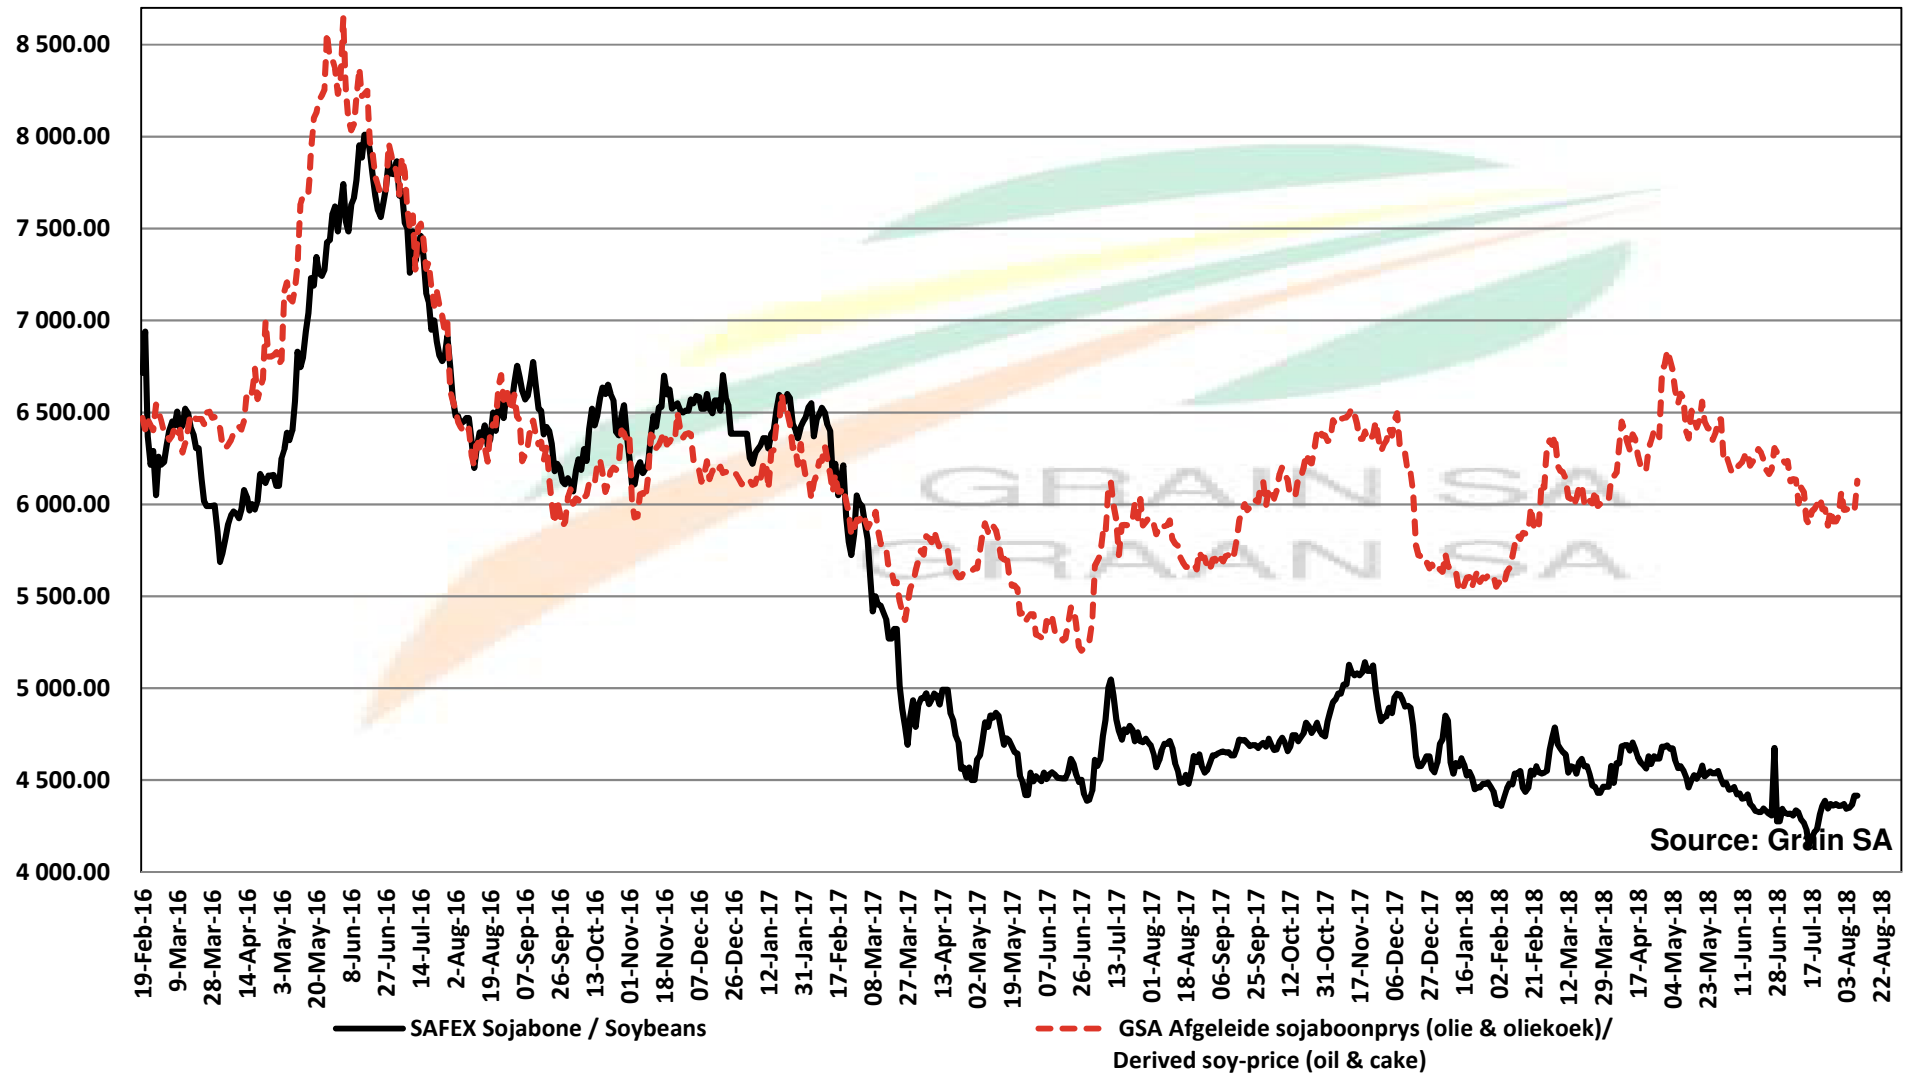

PRICES OF DERIVED SOYBEAN DELIVERED IN RANDFONTEIN PRYSE VAN AFGELEIDE SOJABONE GELEWER IN RANDFONTEIN