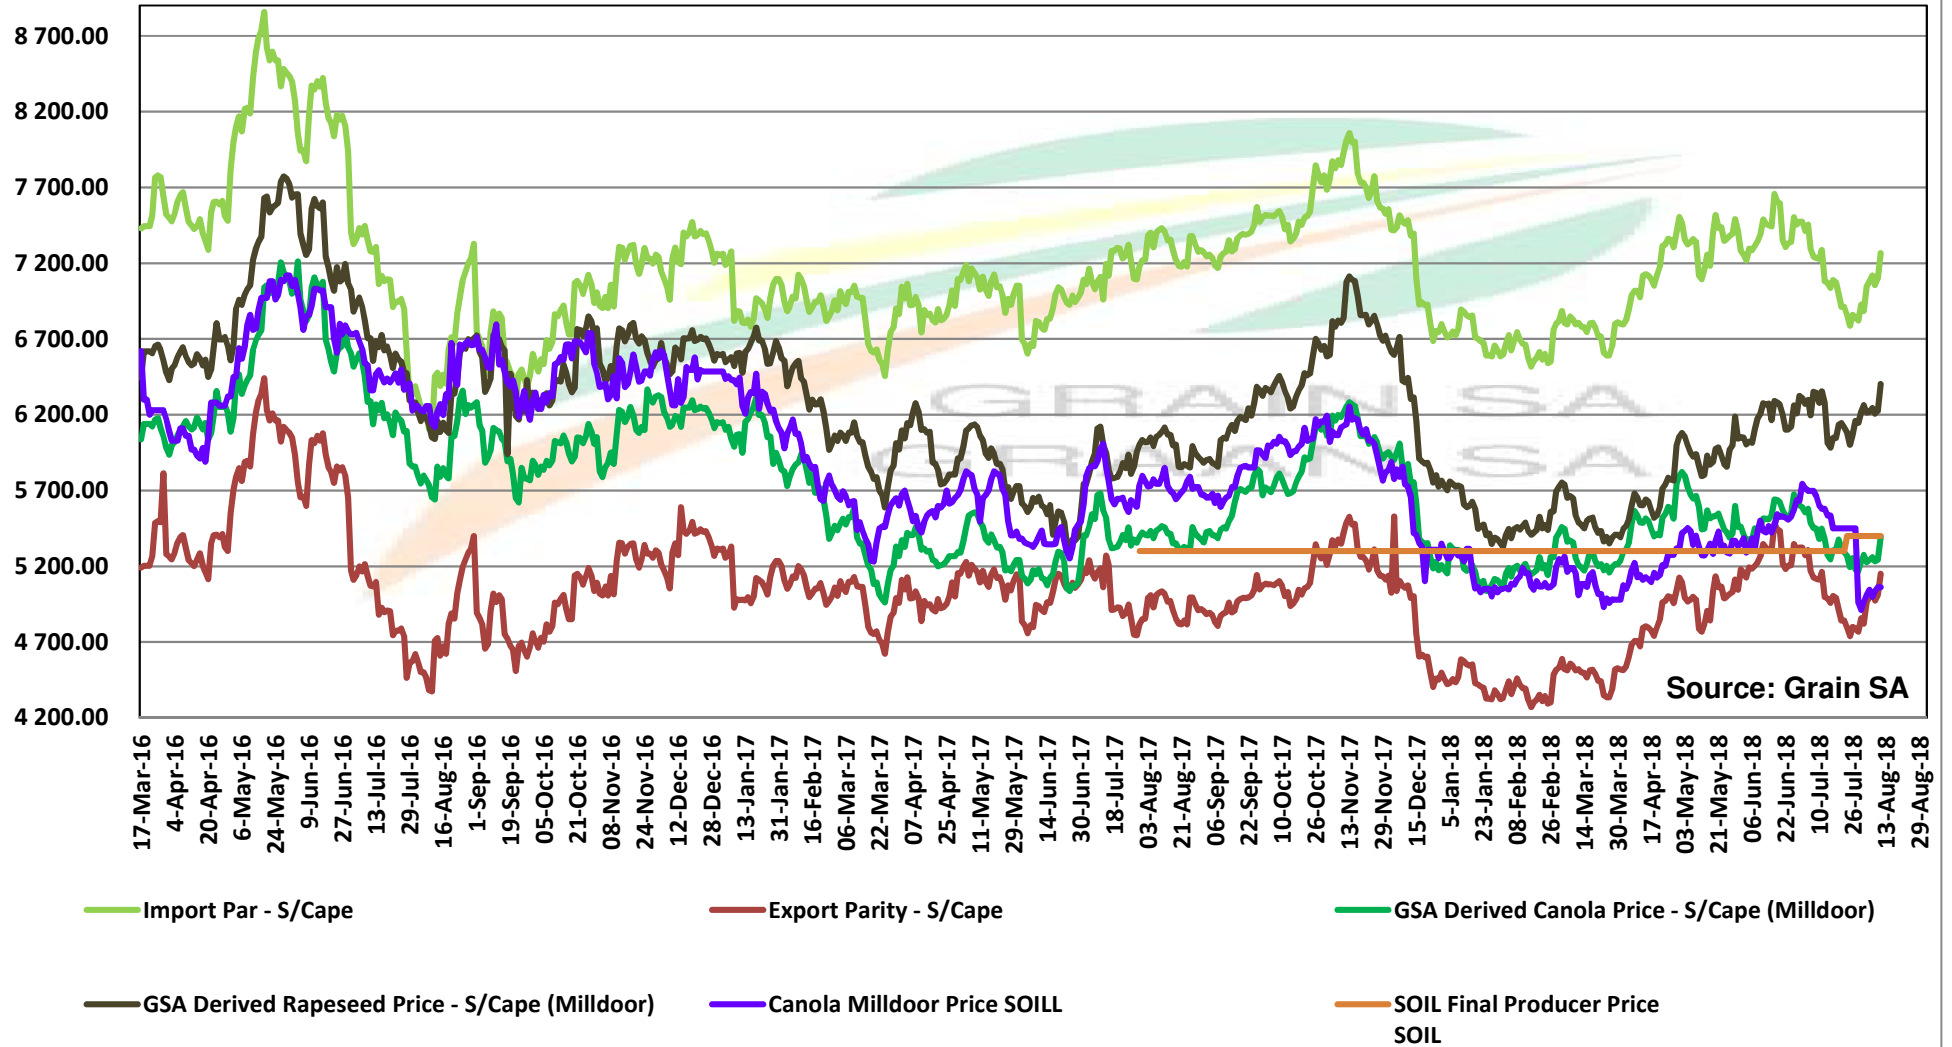

Prices of Canola in the South Cape (Swellendam) Canolapryse in die Suid-Kaap (Swellendam)