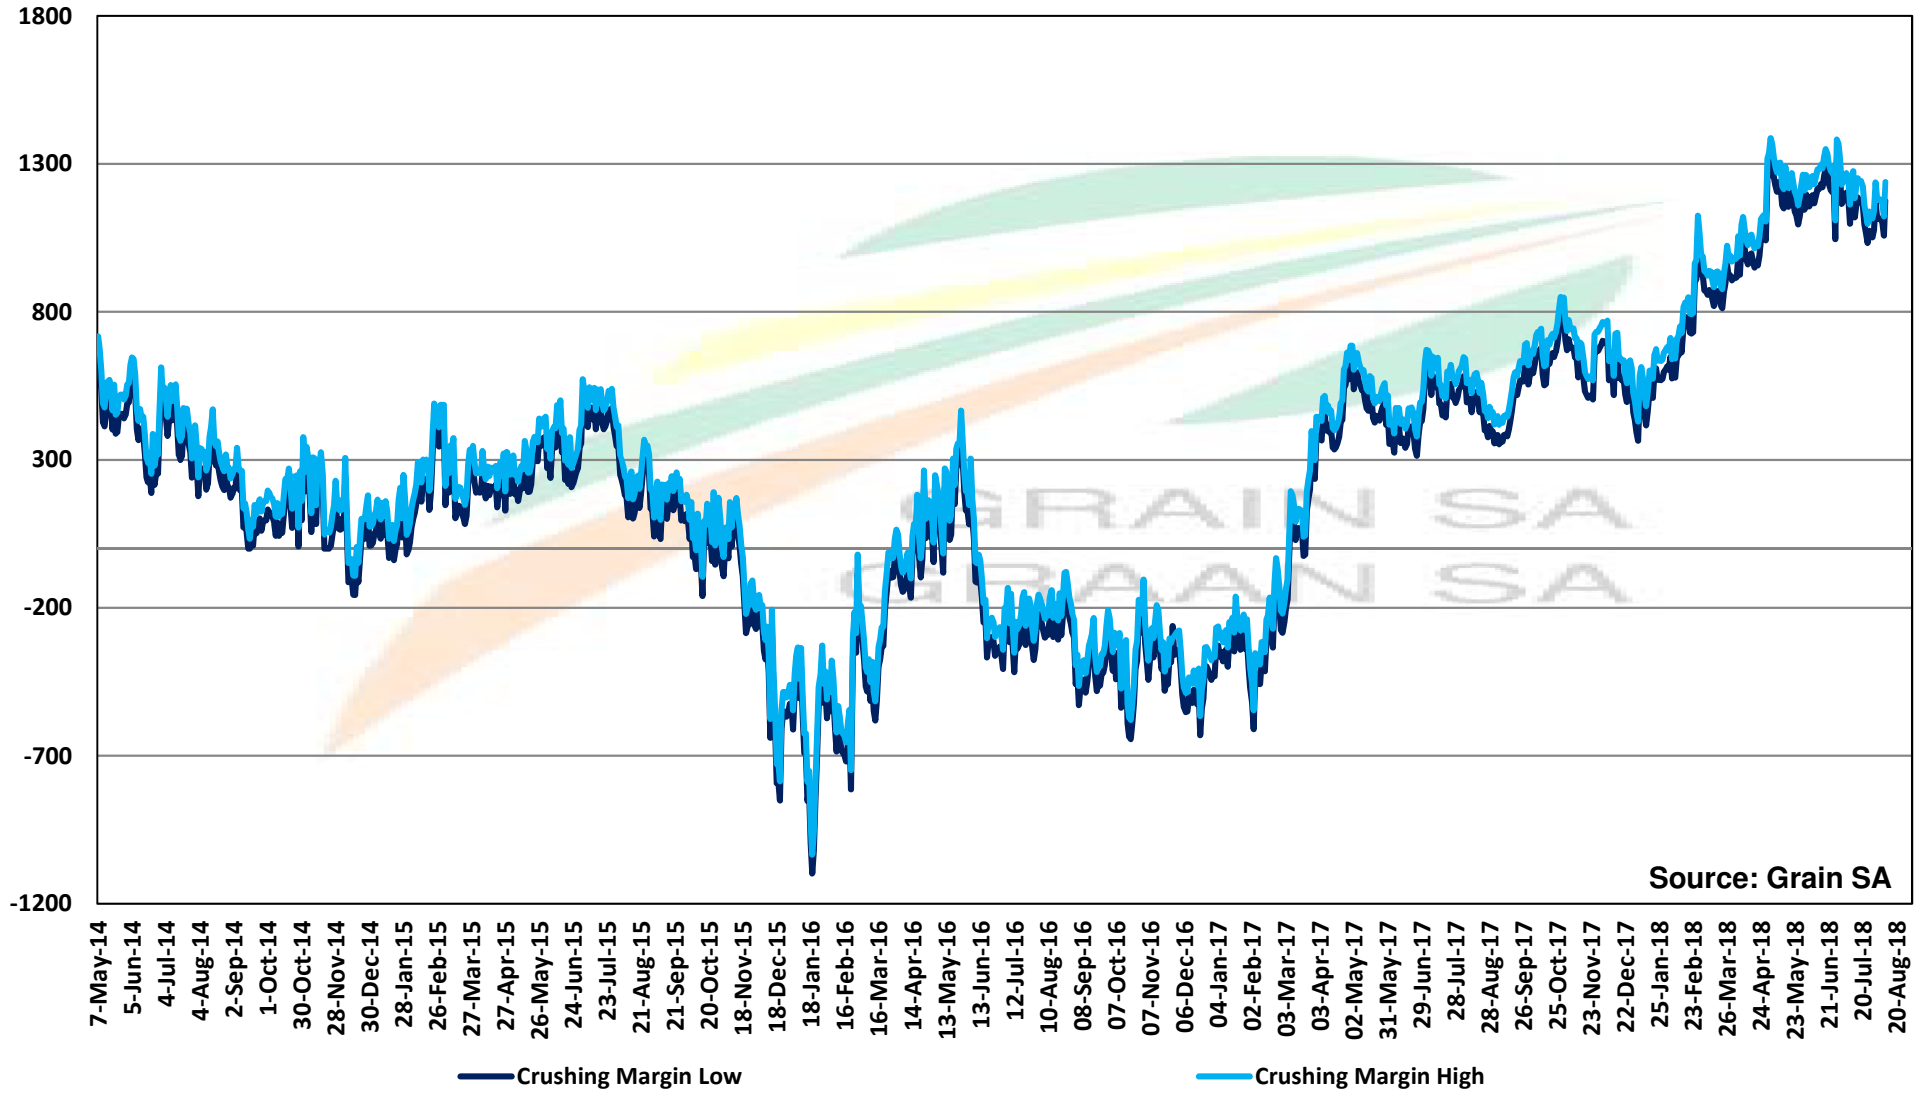

PRICES OF SOYBEAN CRUSHING MARGIN PRYSE VAN SOJABOON PERSMARGE