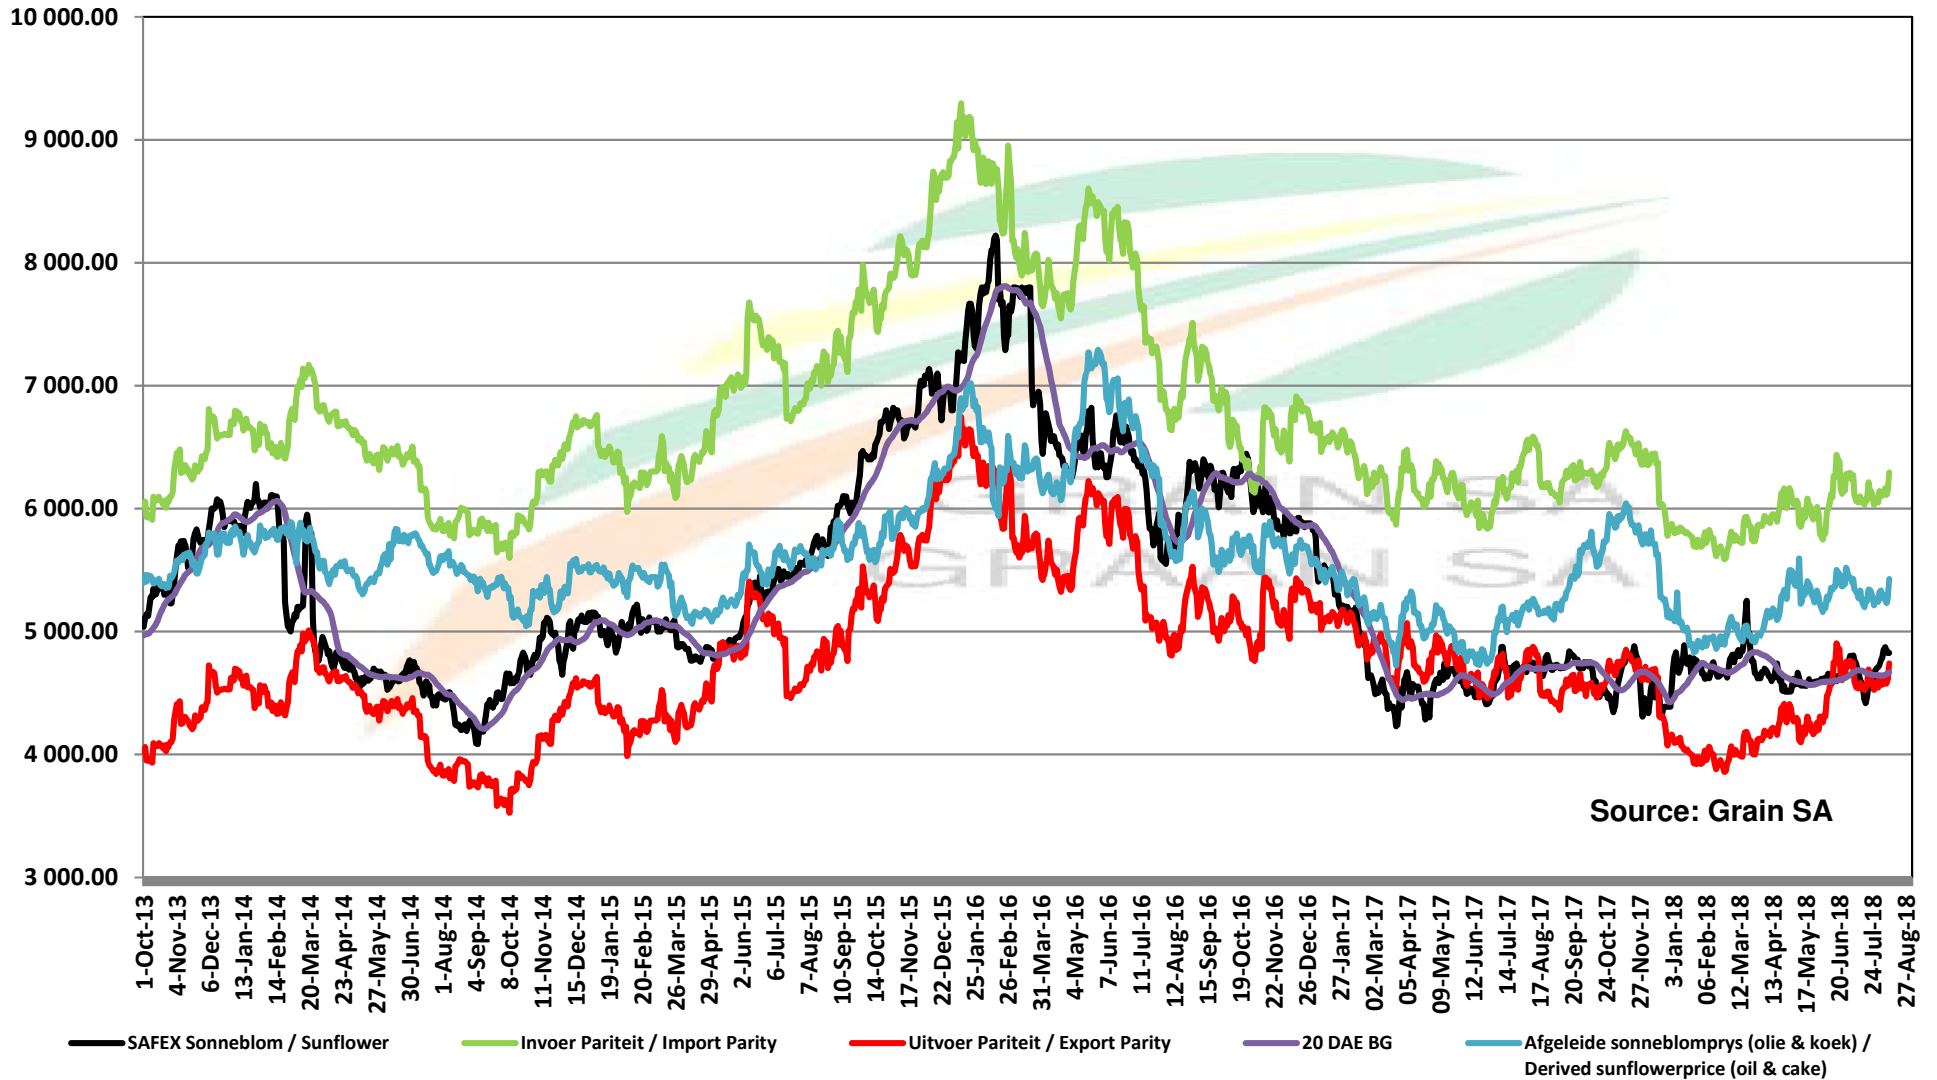

# PRICES OF EU SUNFLOWER SEED DELIVERED IN RANDFONTEIN PRYSE VAN EU SONNEBLOMSAAD GELEWER IN RANDFONTEIN

Source: Grain SA