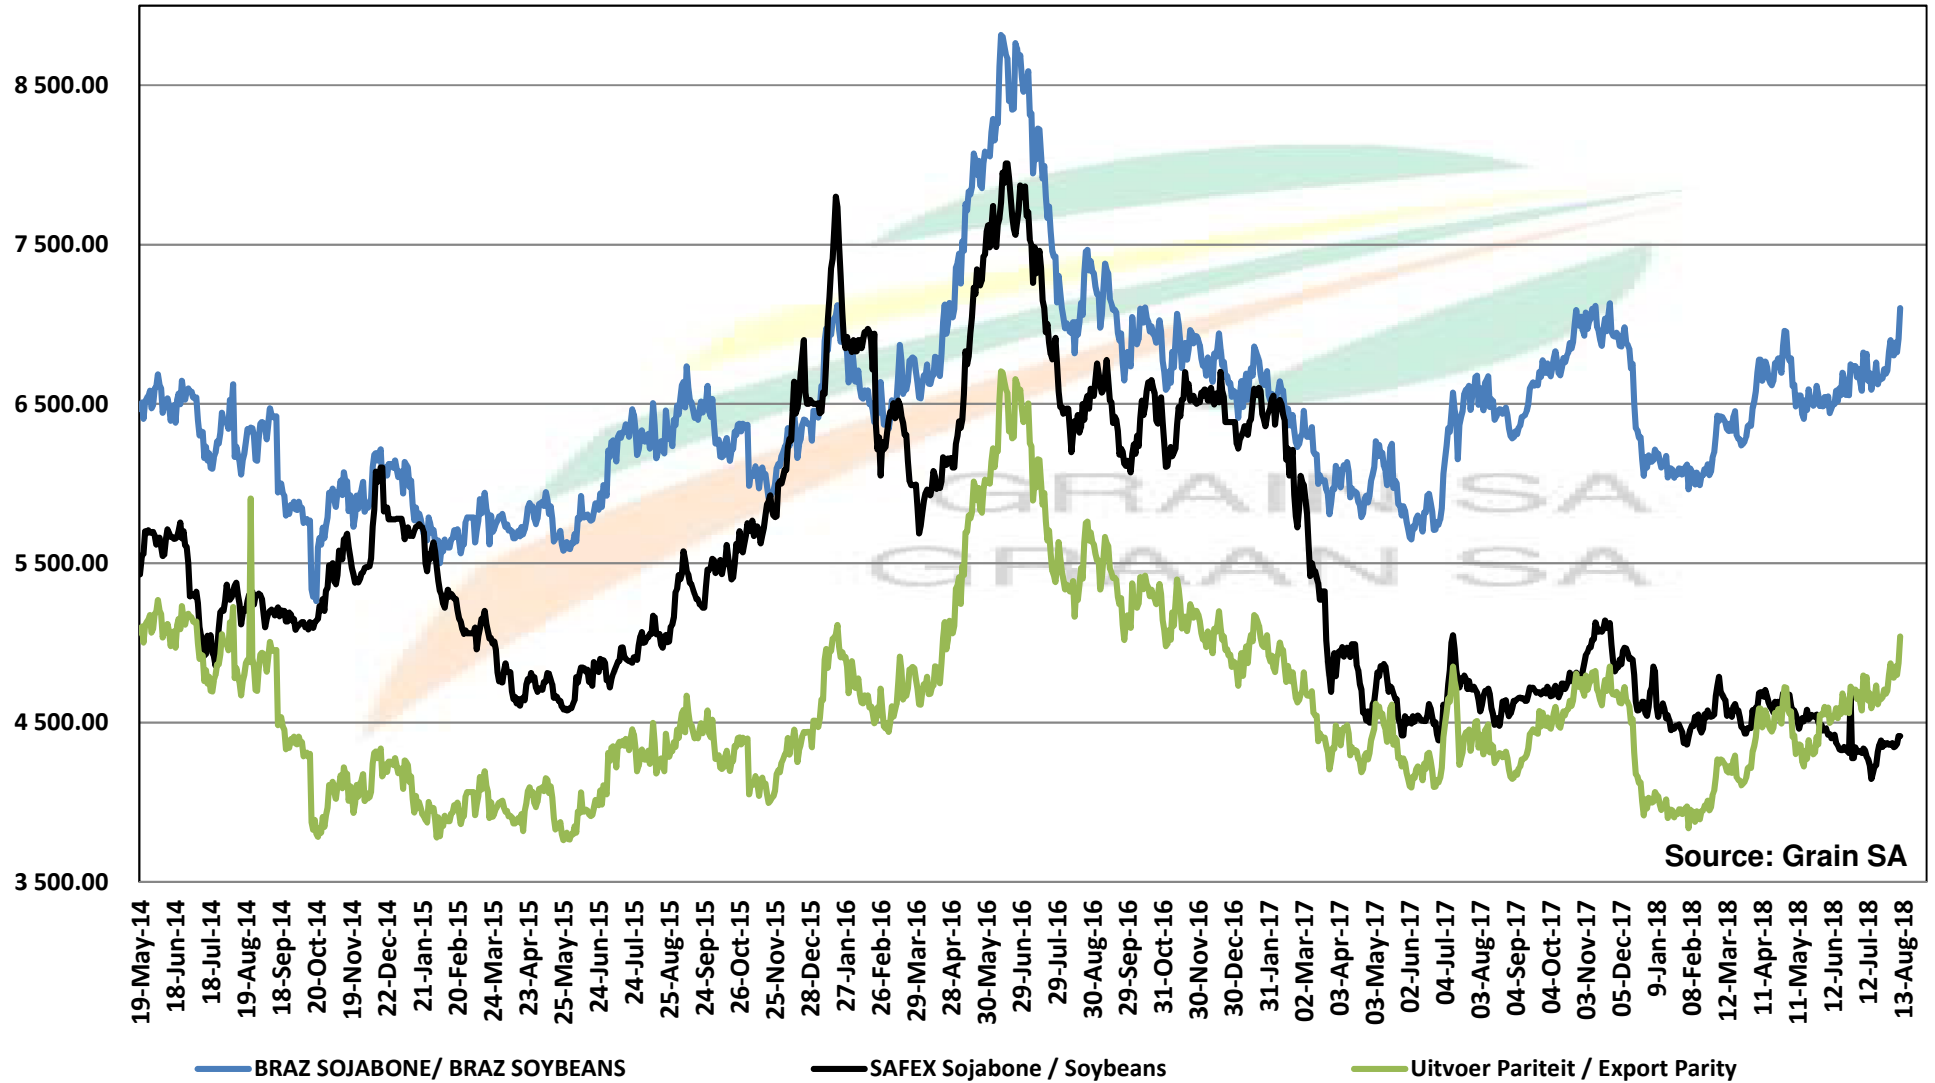

PRICES OF BRAZILIAN SOYBEAN DELIVERED IN RANDFONTEIN PRYSE VAN BRASILIAANSE SOJABONE GELEWER IN RANDFONTEIN

Source: Grain SA