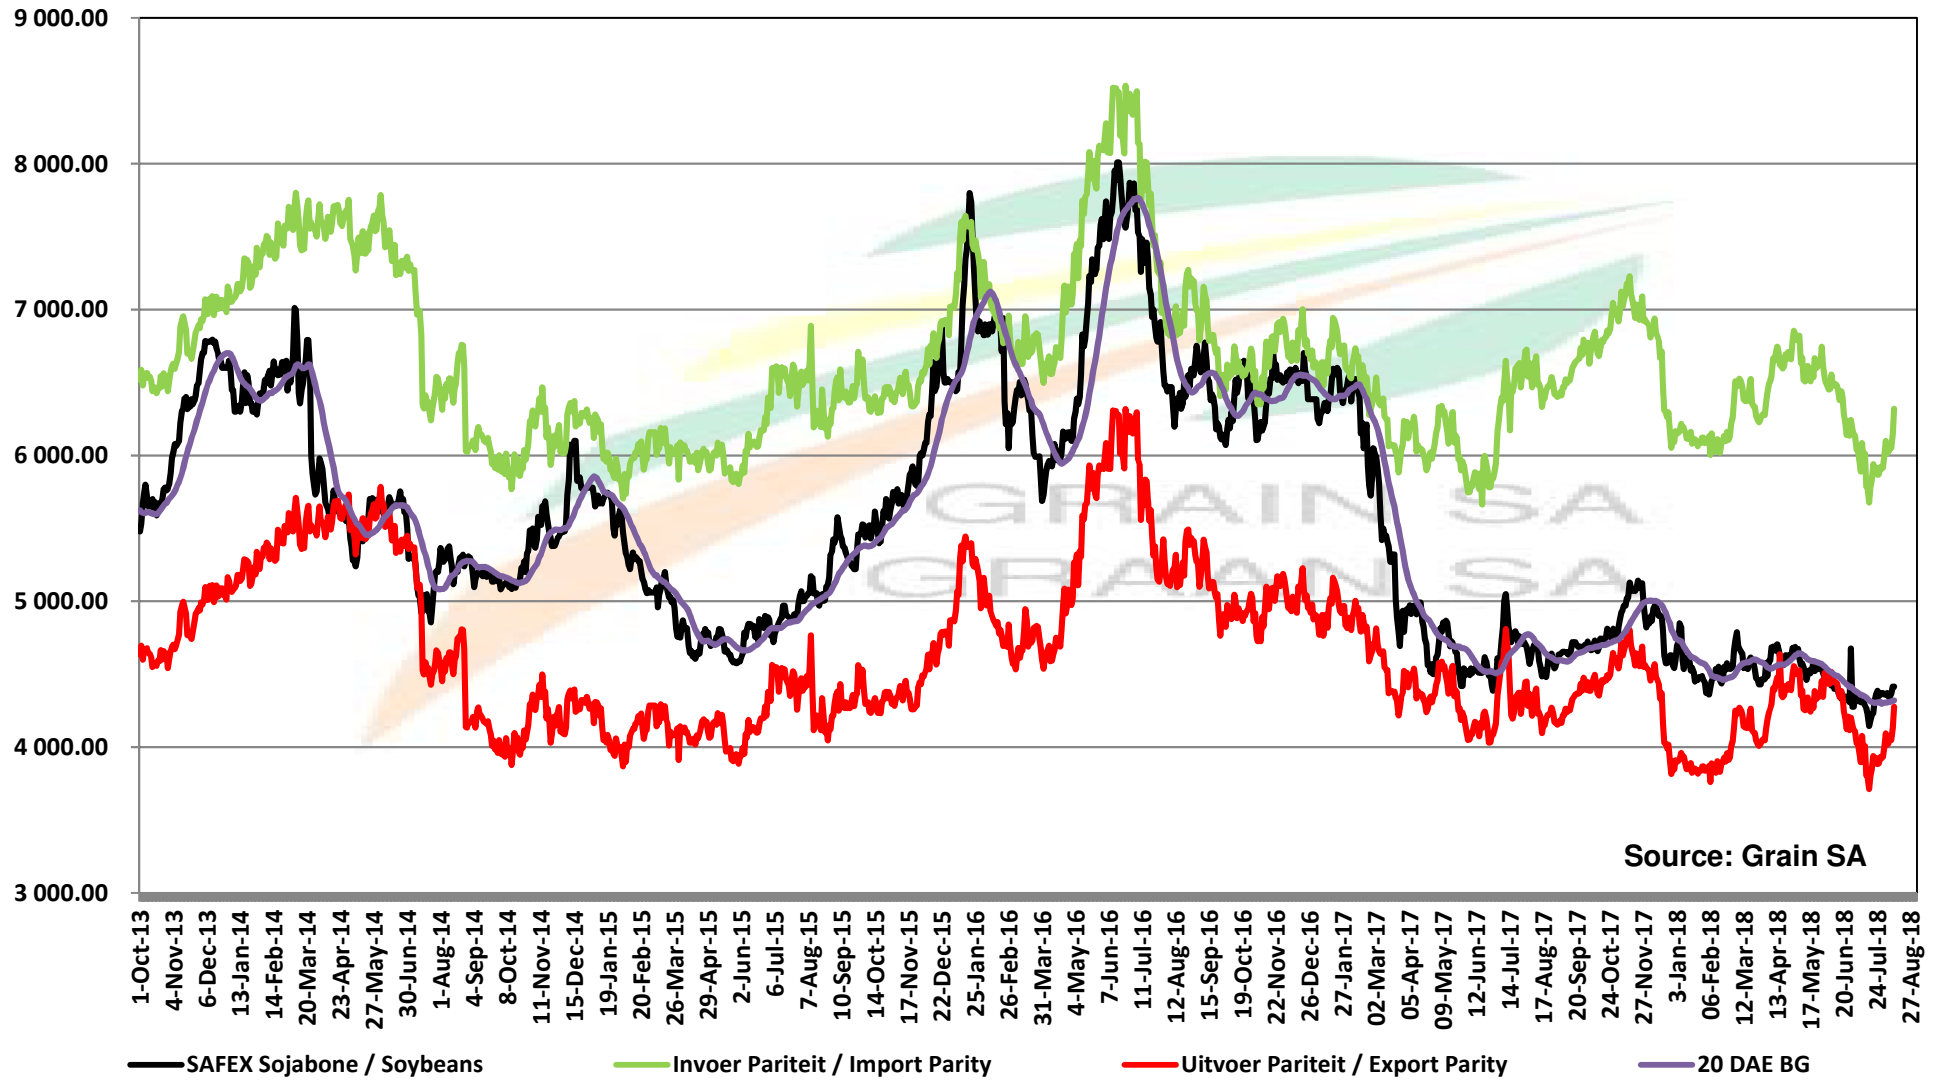

PRICES OF SOYBEAN SEED DELIVERED IN RANDFONTEIN PRYSE VAN SOJABOONSAAD GELEWER IN RANDFONTEIN