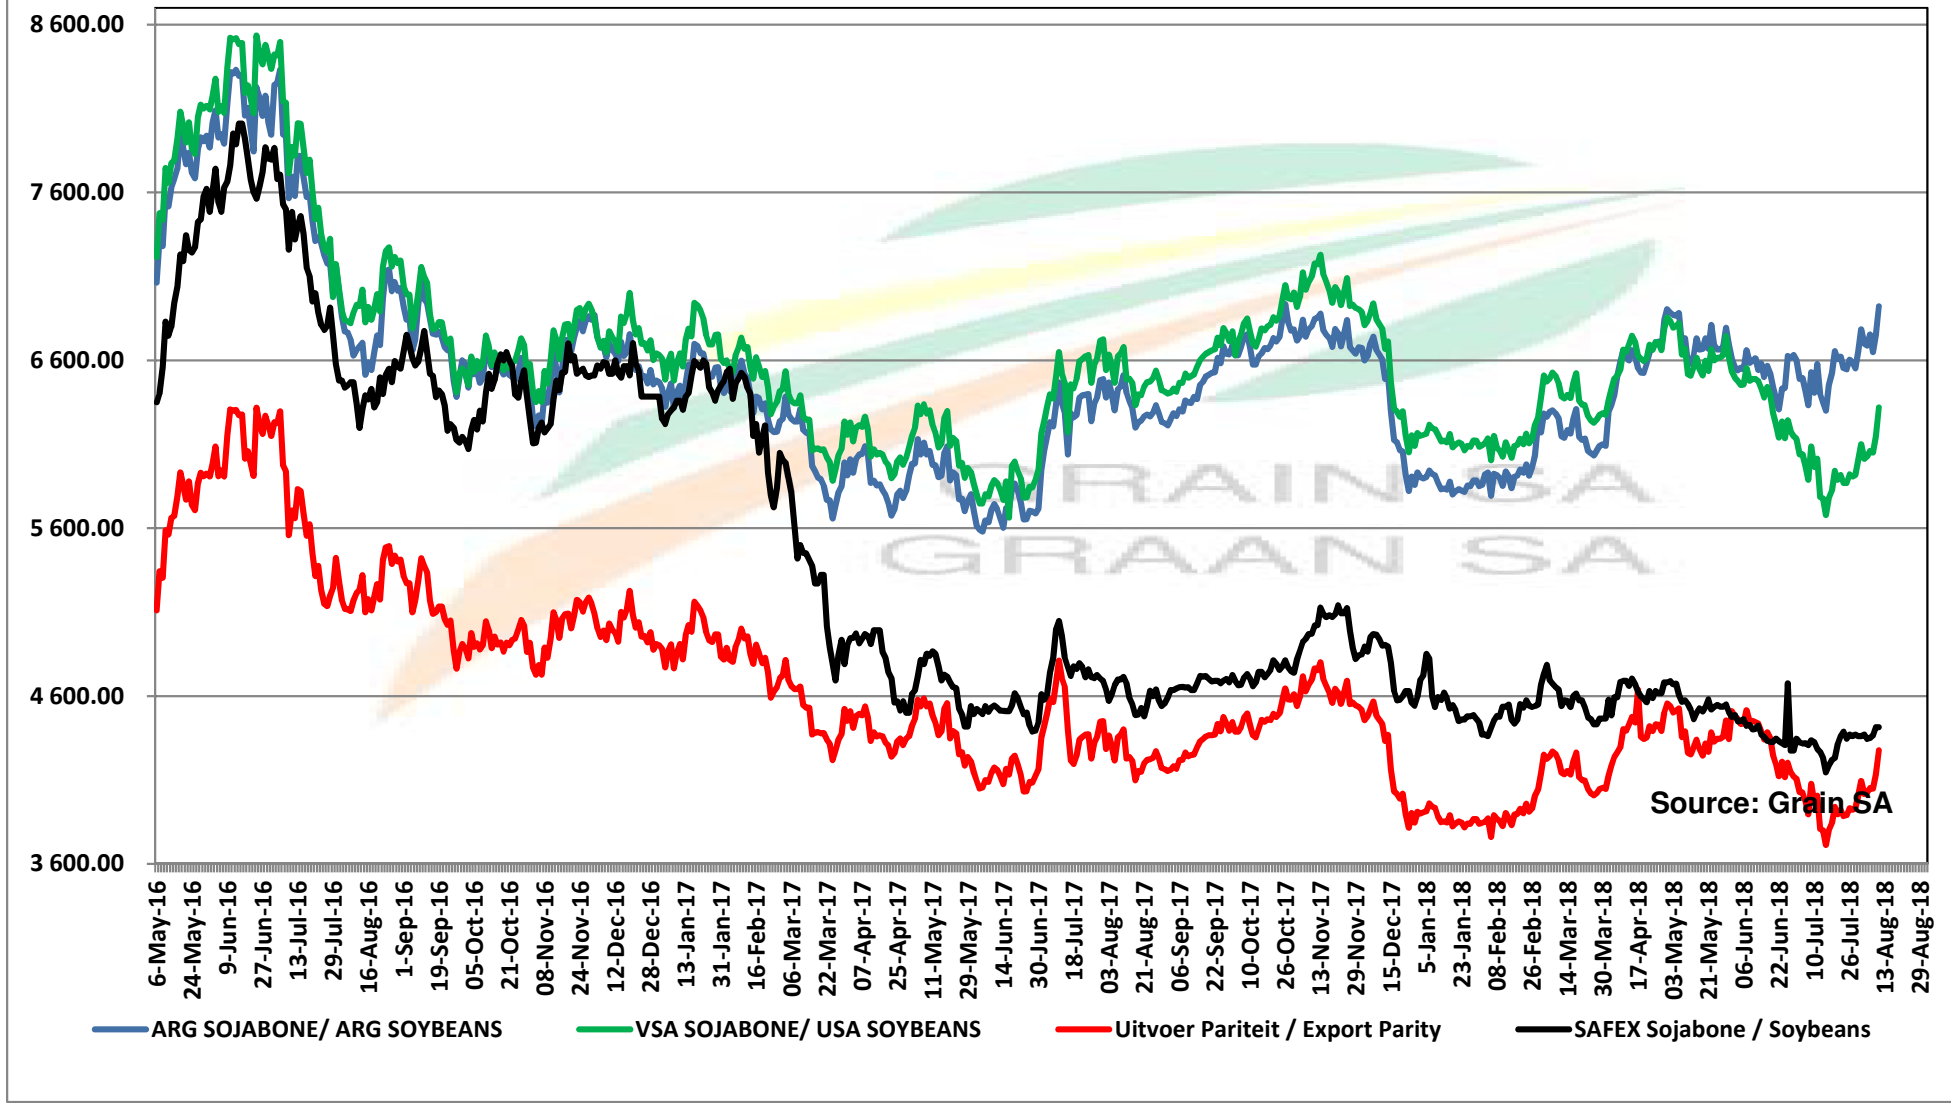

PRICES OF ARGENTINIAN SOYBEAN SEED DELIVERED IN RANDFONTEIN PRYSE VAN ARGENTYNSE SOJABOONSAAD GELEWER IN RANDFONTEIN