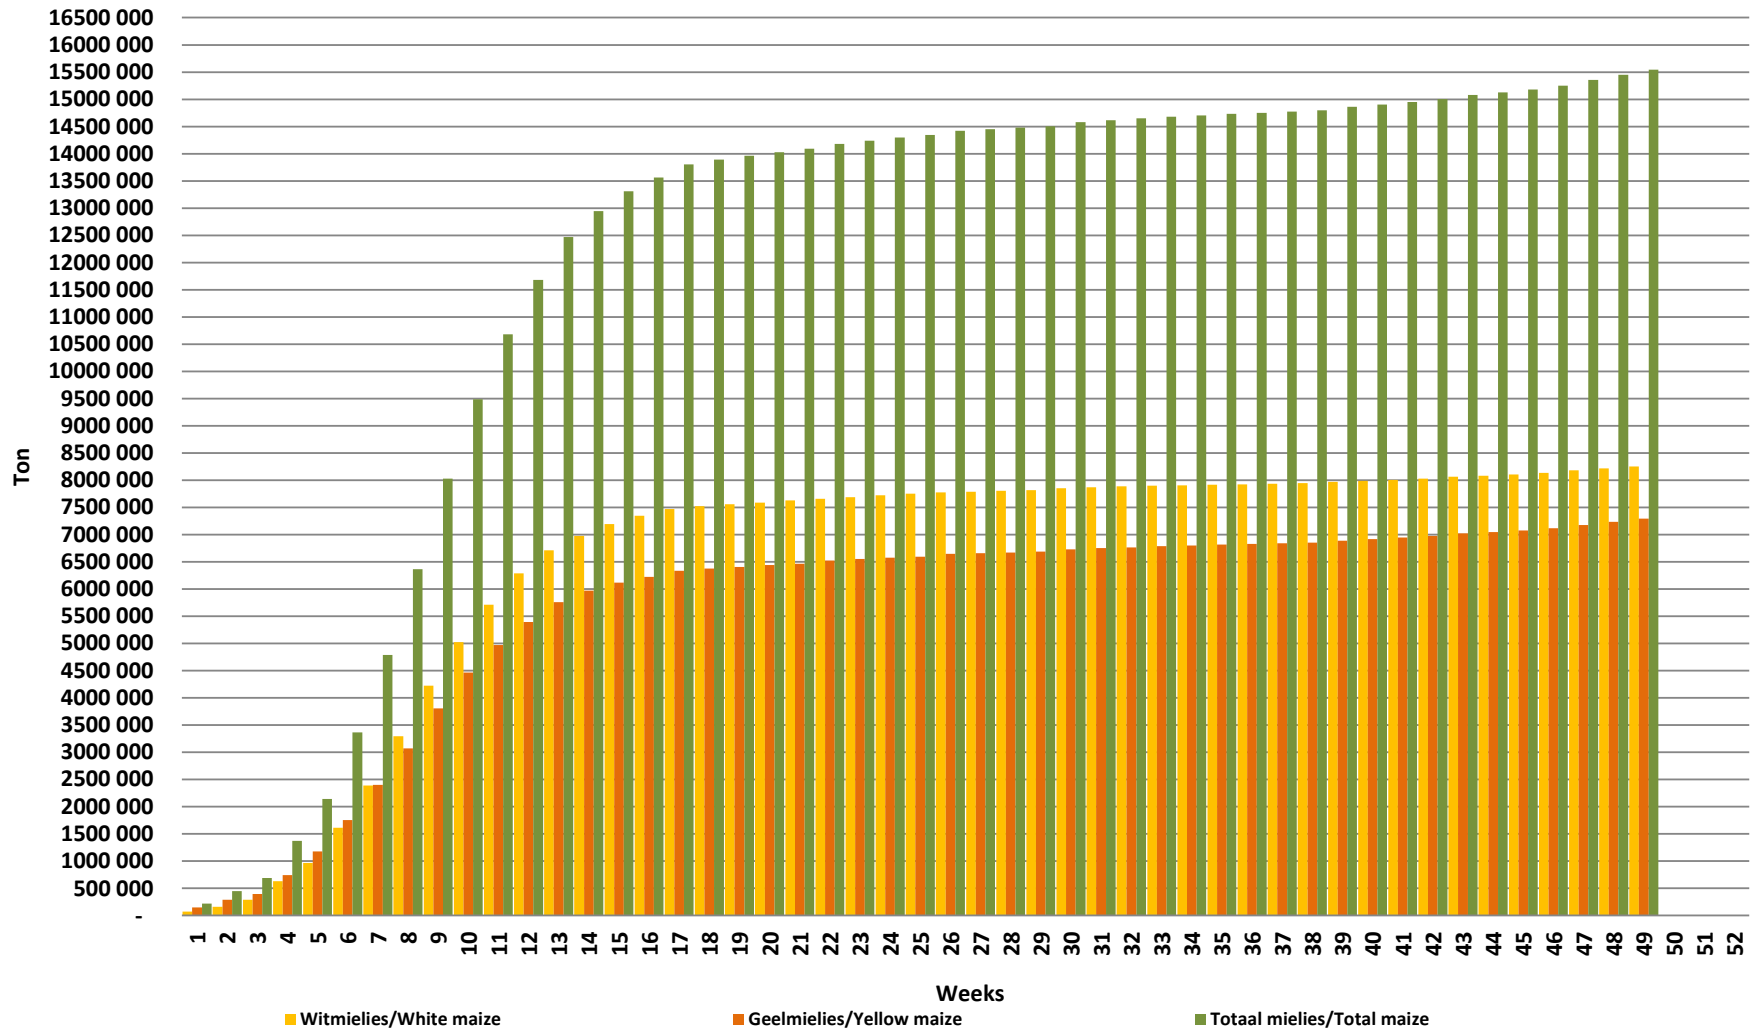

# Yellow Maize: Weekly producer deliveries

# Weeklikse mielielewerings (Bemarkingsjaar: Mei 2023 tot April 2024)

Weekly total maize deliveries (Marketing year: May 2023 to April 2024)

Weeklikse kumulatiewe mielielewerings (Bemarkingsjaar: Mei tot April)

### Total YTD WM deliveries for the 2023/24 season vs previous season's

**Total YTD YM deliveries for the 2023/24 season vs previous season's**