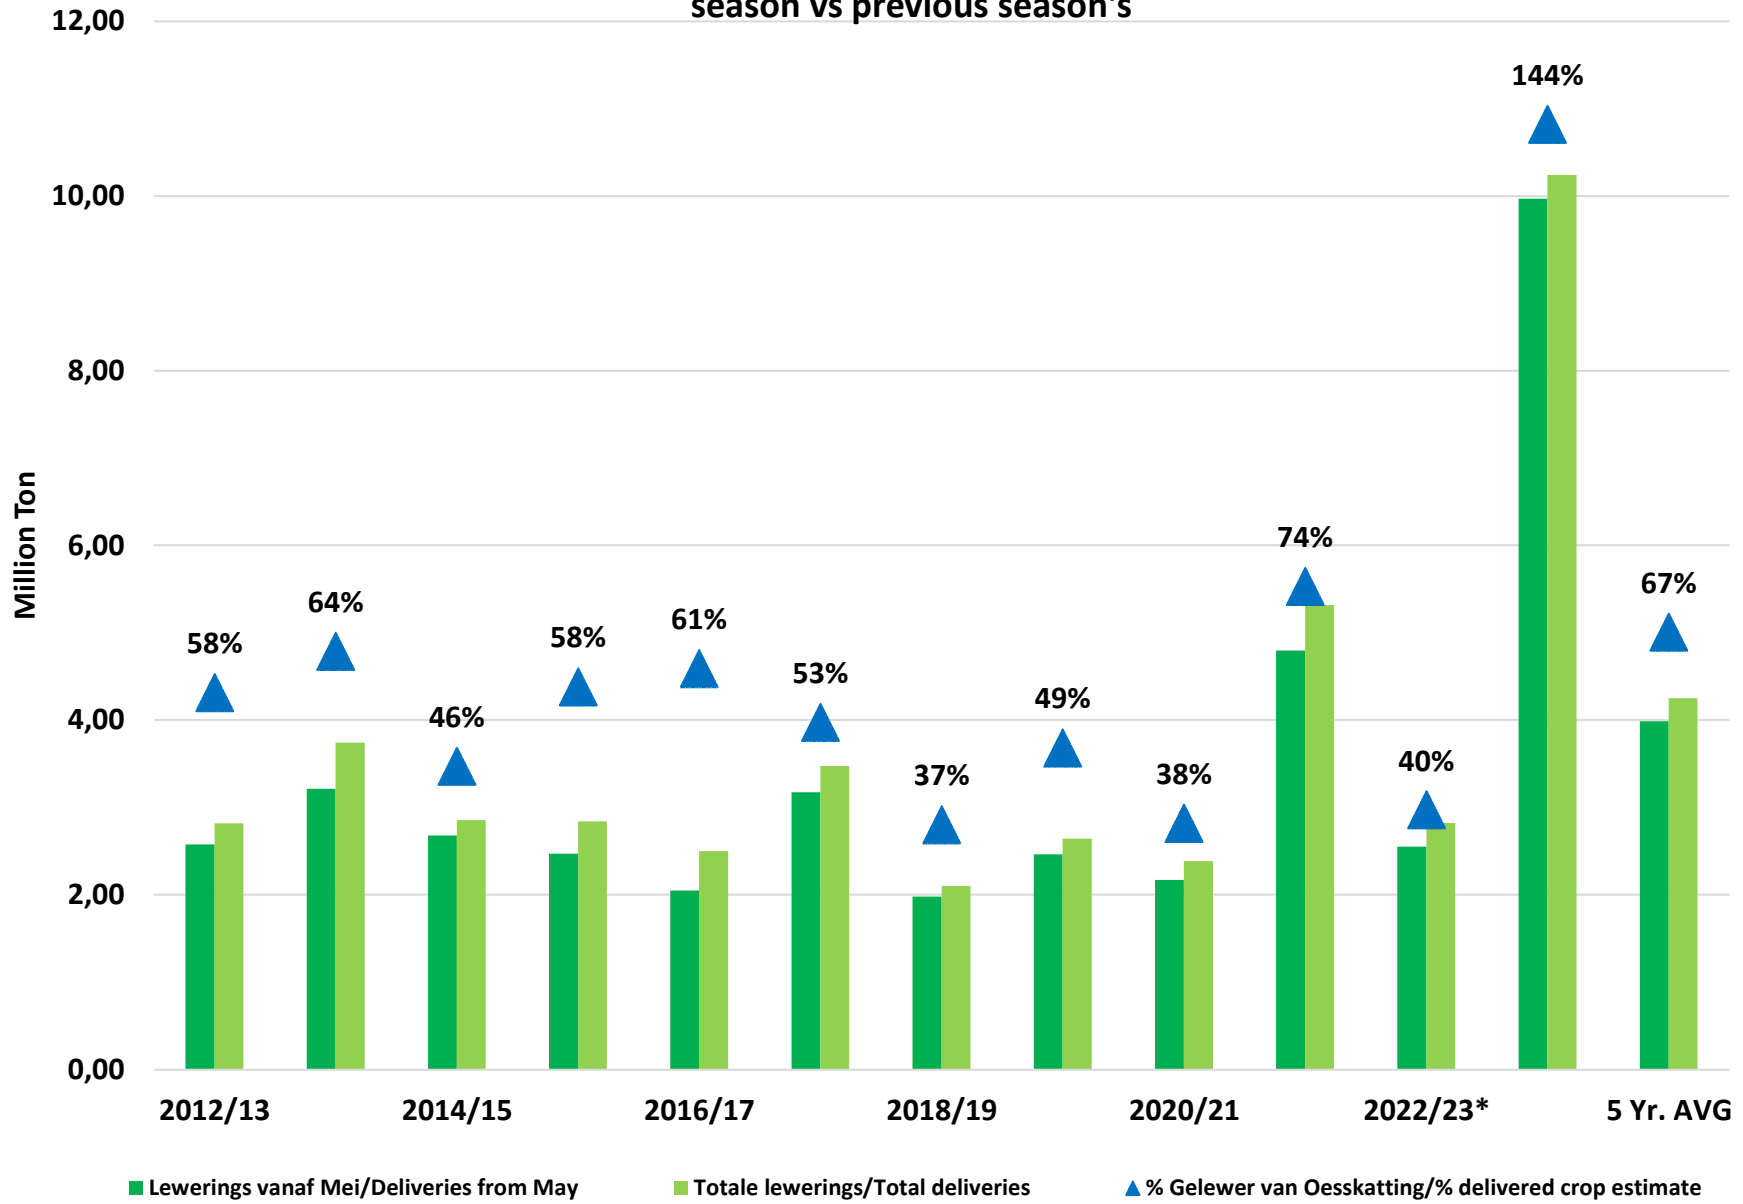

# Weeklikse mielielewerings (Bemarkingsjaar: Mei 2023 tot April 2024)

Weekly total maize deliveries (Marketing year: May 2023 to April 2024)

Weeklikse kumulatiewe mielielewerings (Bemarkingsjaar: Mei tot April)

### Total YTD WM deliveries for the 2023/24 season vs previous season's

**Total YTD YM deliveries for the 2023/24 season vs previous season's**