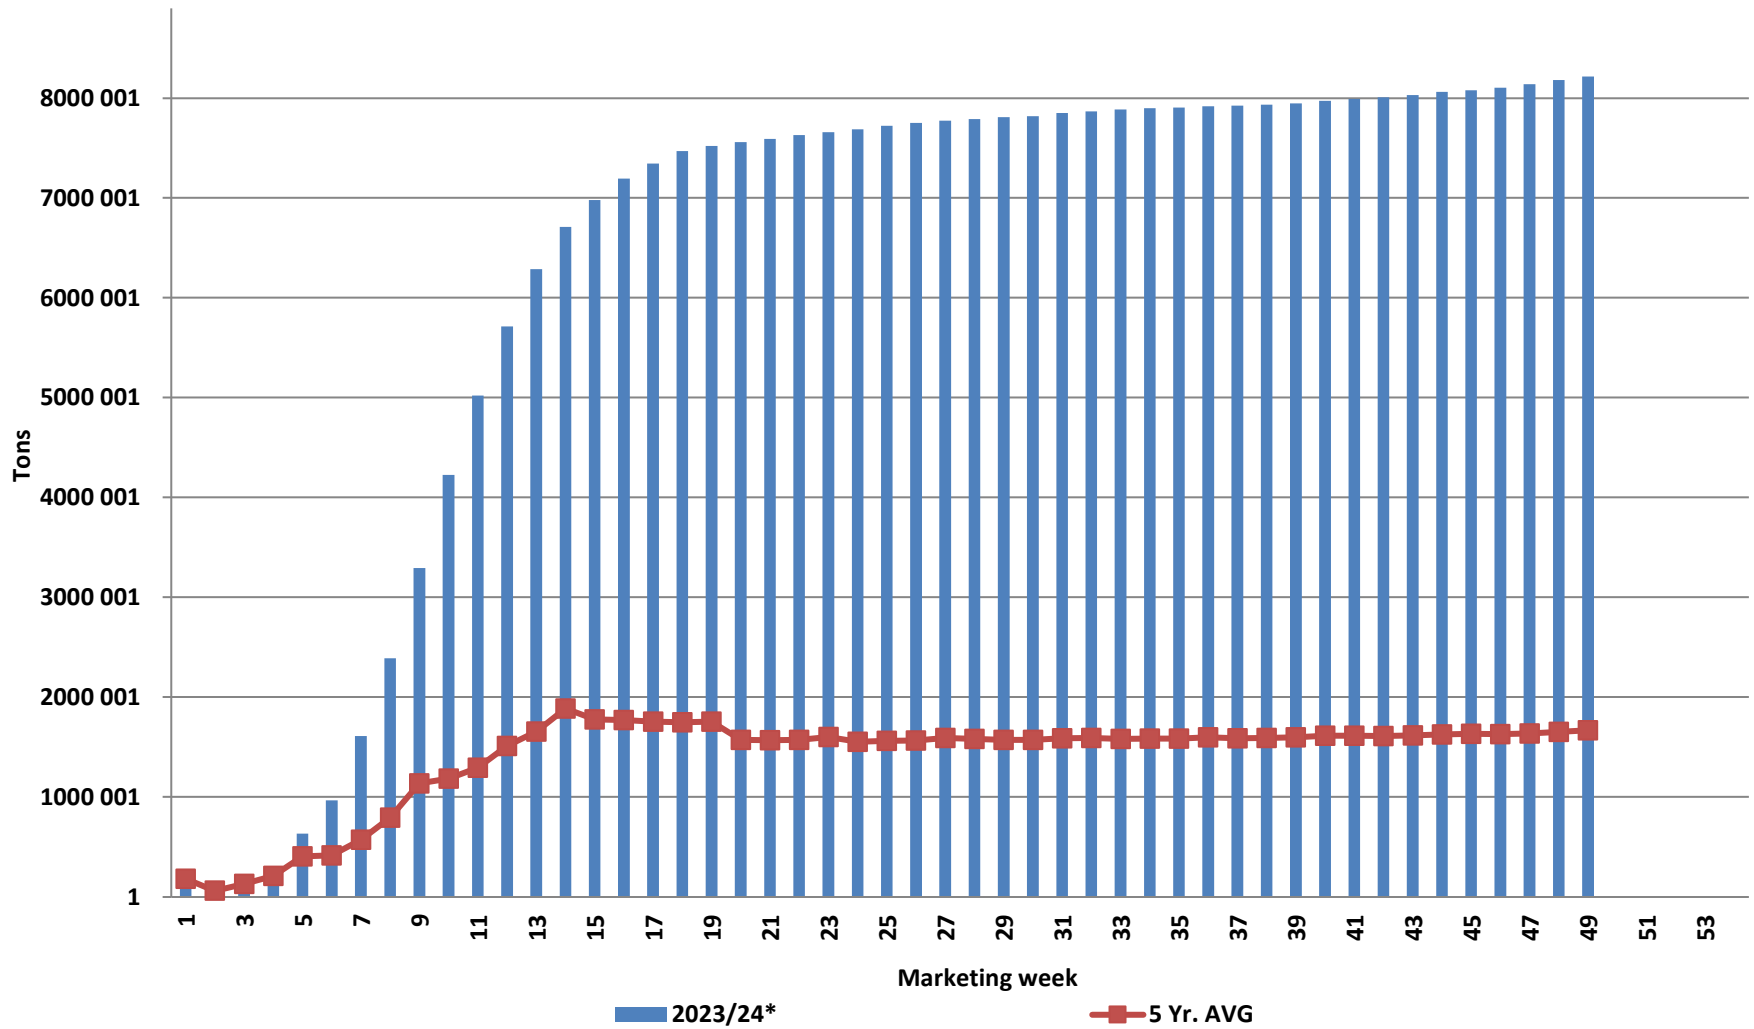

# White Maize: Weekly producer deliveries

# Yellow Maize: Weekly producer deliveries

# Weeklikse mielielewerings (Bemarkingsjaar: Mei 2023 tot April 2024)

Weekly total maize deliveries (Marketing year: May 2023 to April 2024)

Weeklikse kumulatiewe mielielewerings (Bemarkingsjaar: Mei tot April)