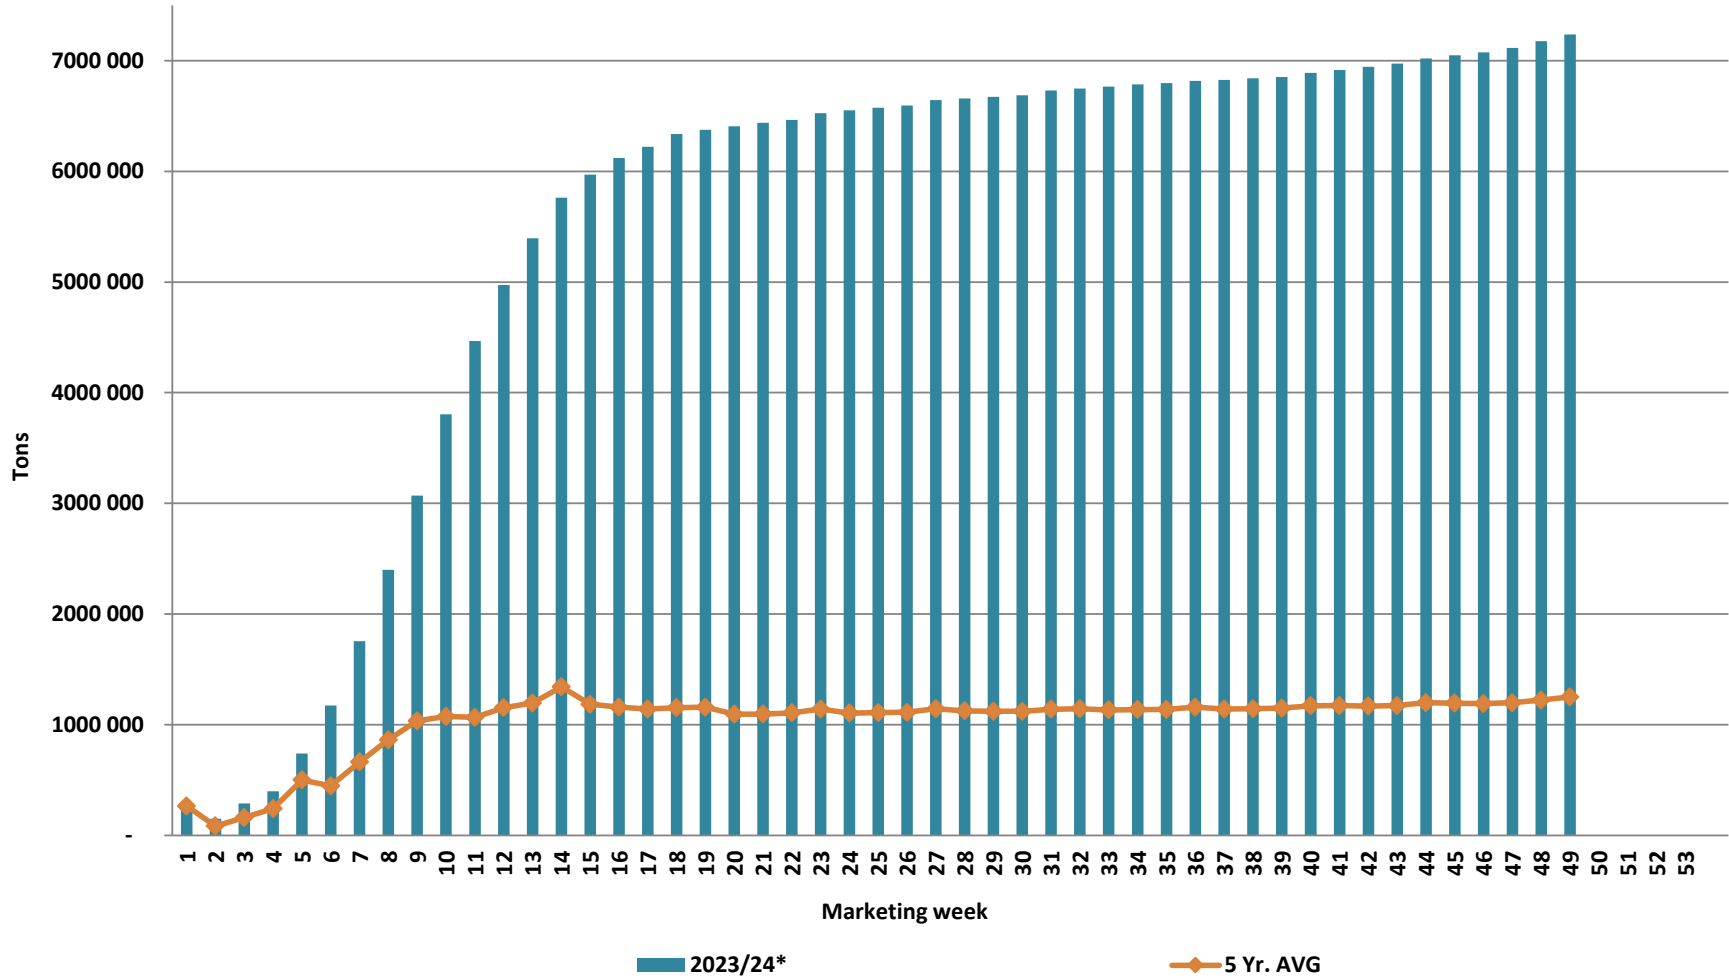

# White Maize: Weekly producer deliveries

# Yellow Maize: Weekly producer deliveries

# Weeklikse mielielewerings (Bemarkingsjaar: Mei 2023 tot April 2024)

Weekly total maize deliveries (Marketing year: May 2023 to April 2024)

Weeklikse kumulatiewe mielielewerings (Bemarkingsjaar: Mei tot April)