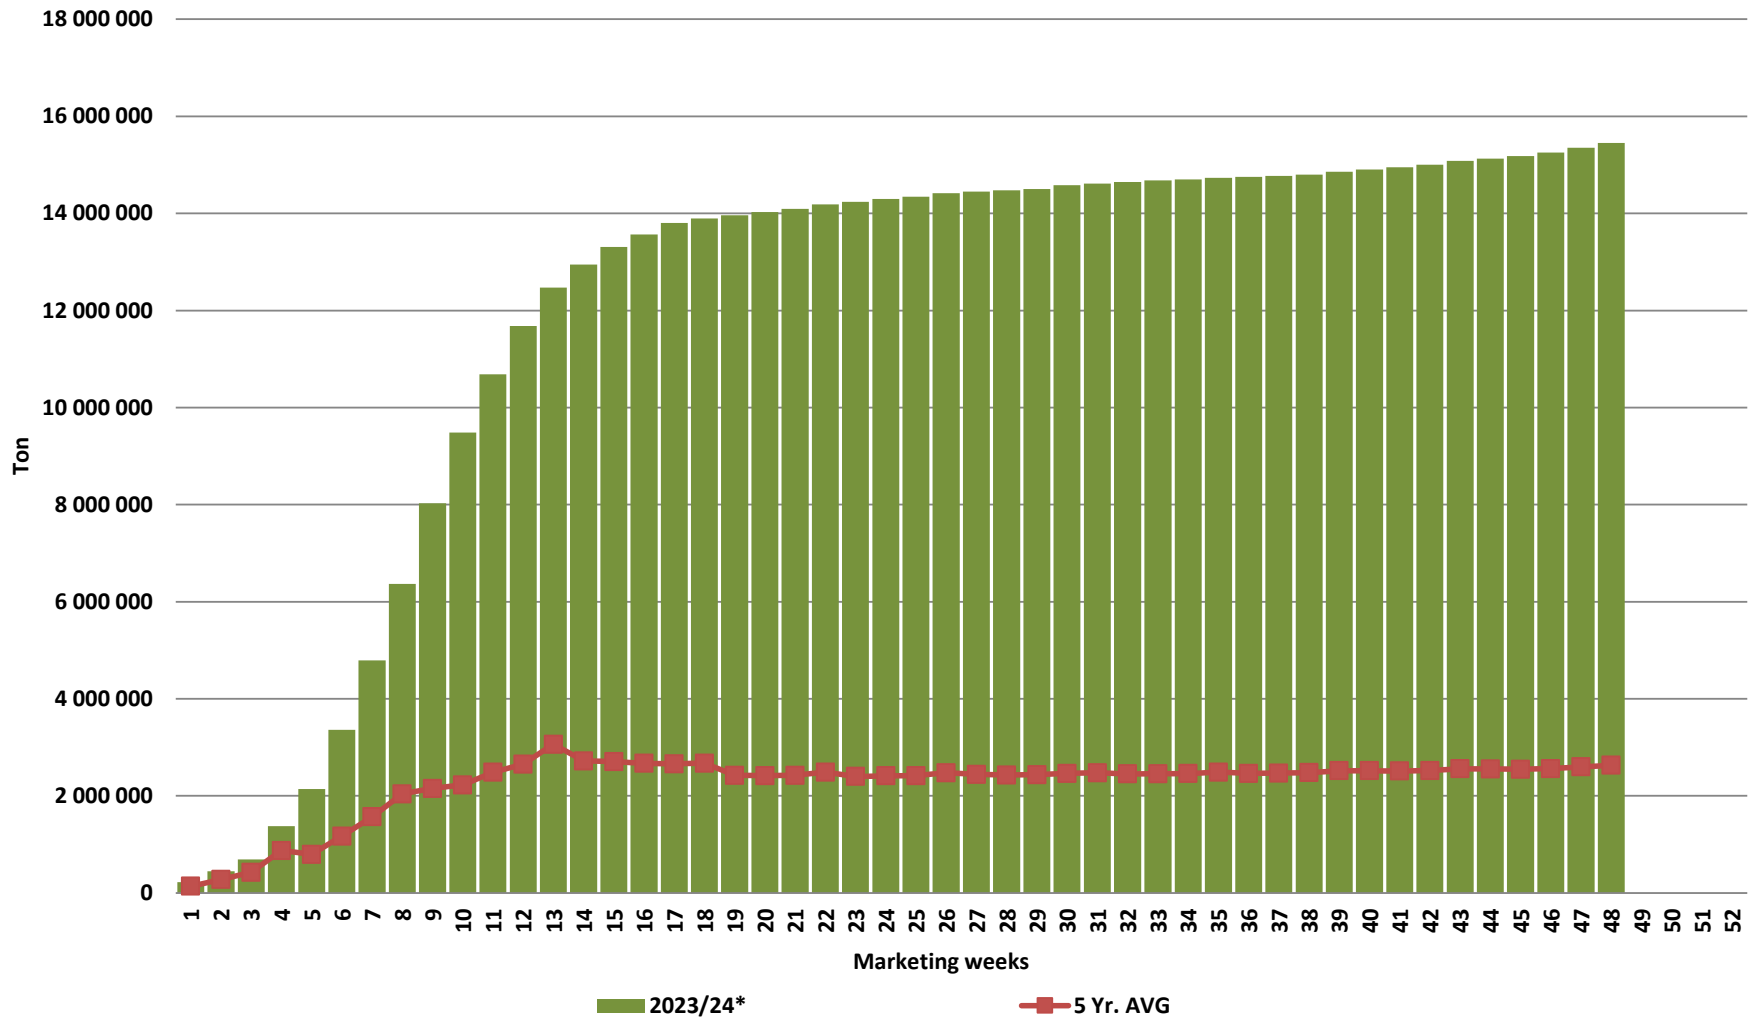

# White Maize: Weekly producer deliveries

# Yellow Maize: Weekly producer deliveries

# Weeklikse mielielewerings (Bemarkingsjaar: Mei 2023 tot April 2024)

Weekly total maize deliveries (Marketing year: May 2023 to April 2024)

Weeklikse kumulatiewe mielielewerings (Bemarkingsjaar: Mei tot April)

### Total YTD WM deliveries for the 2023/24 season vs previous season's

**Total YTD YM deliveries for the 2023/24 season vs previous season's**