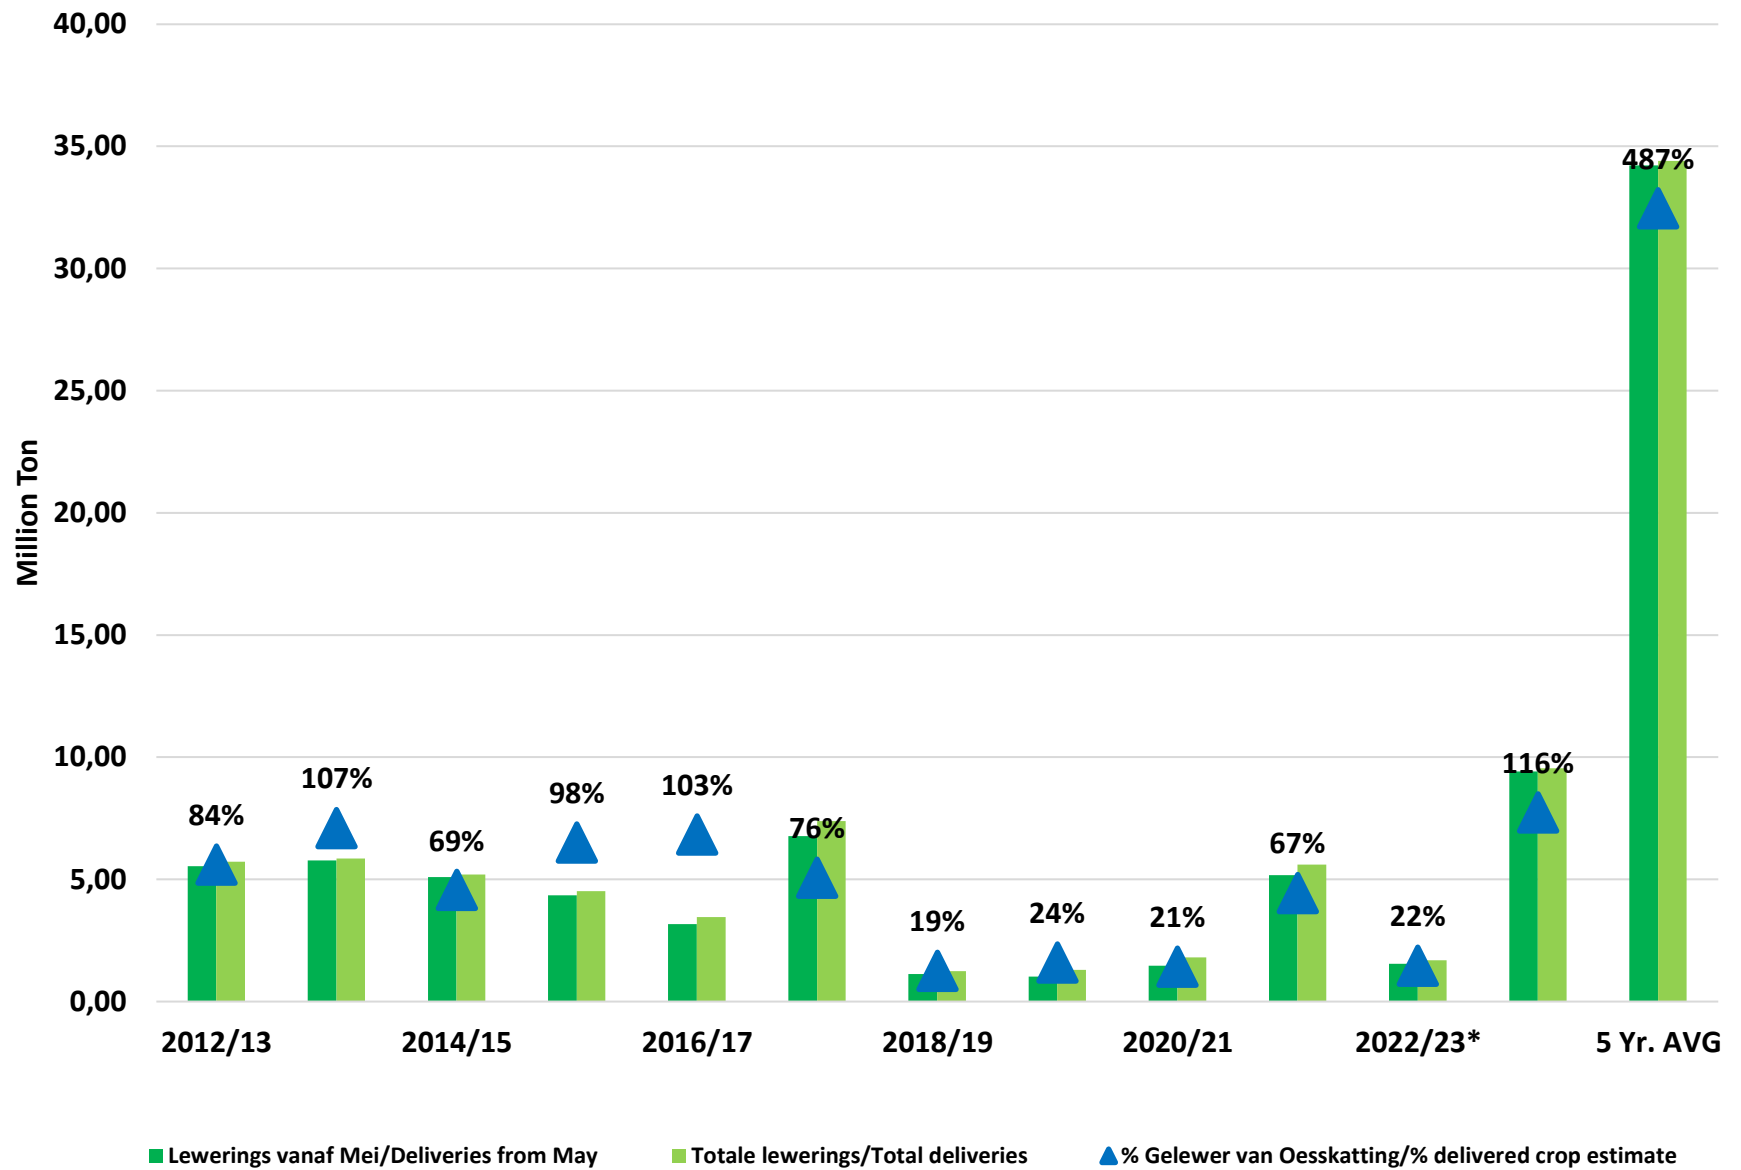

# Weeklikse mielielewerings (Bemarkingsjaar: Mei 2023 tot April 2024)

Weekly total maize deliveries (Marketing year: May 2023 to April 2024)

Weeklikse kumulatiewe mielielewerings (Bemarkingsjaar: Mei tot April)

### Total YTD WM deliveries for the 2023/24 season vs previous season's

**Total YTD YM deliveries for the 2023/24 season vs previous season's**