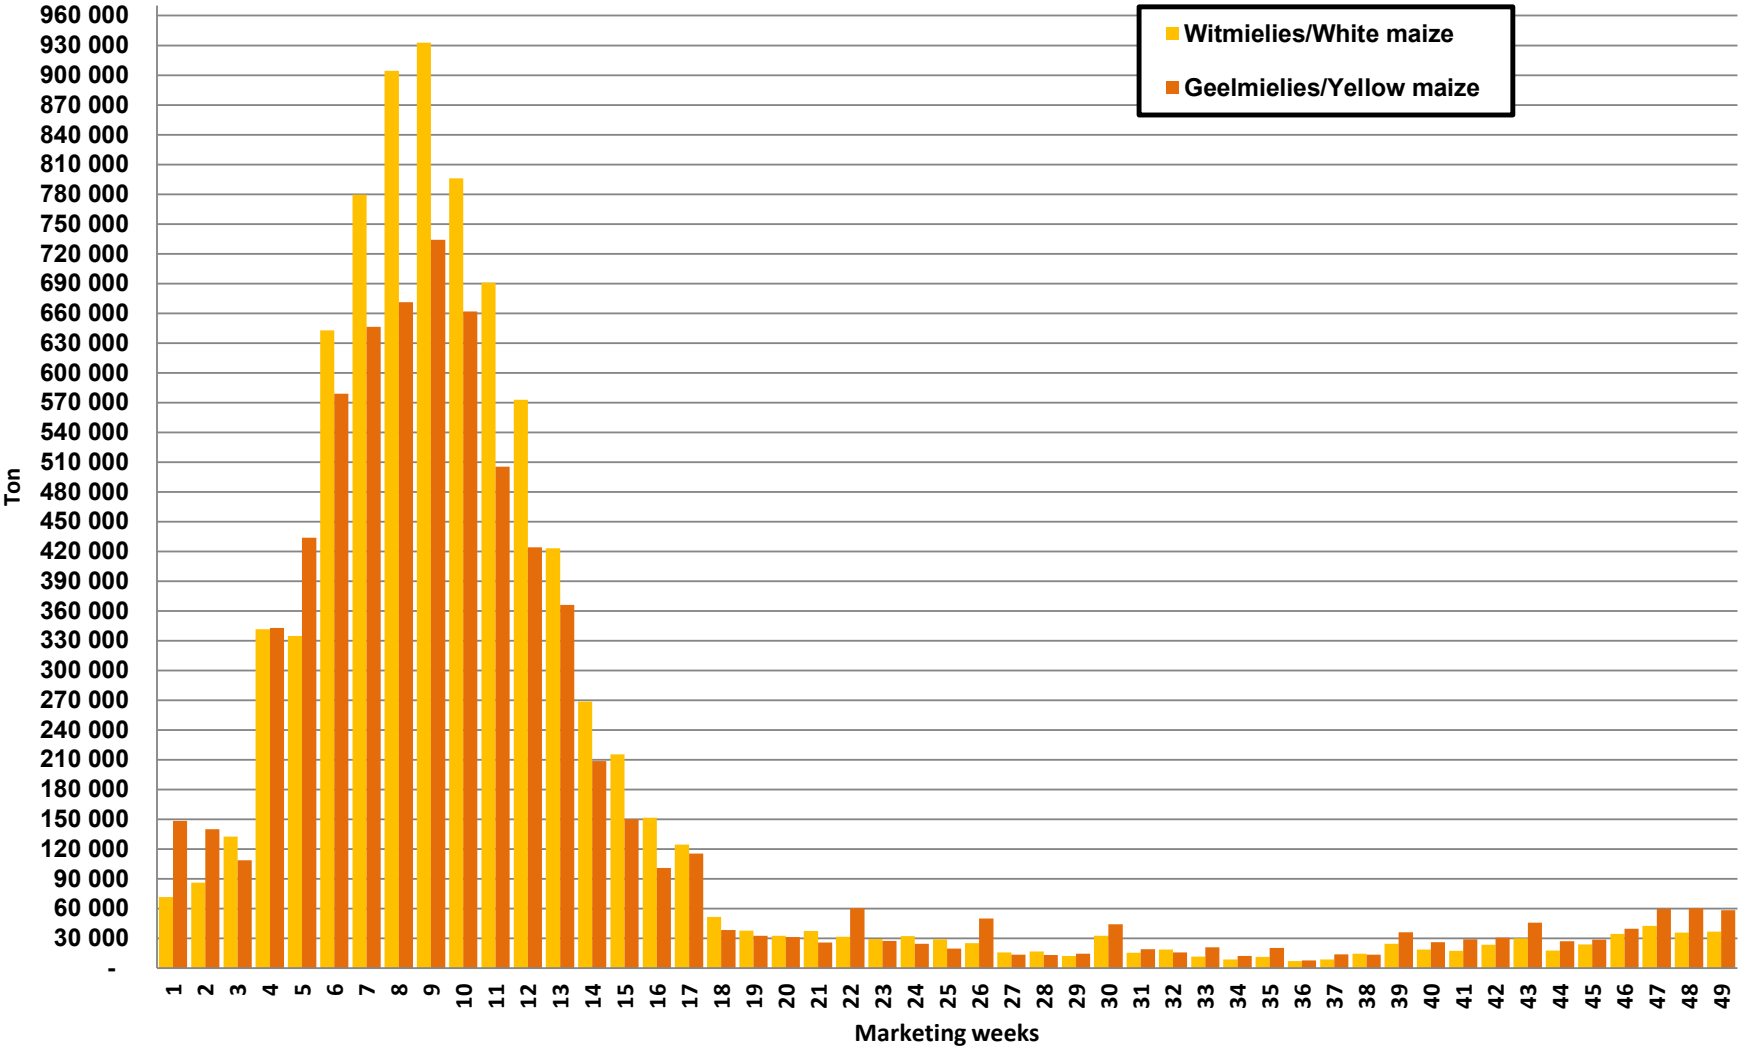

# White Maize: Weekly producer deliveries

# Yellow Maize: Weekly producer deliveries

# Weeklikse mielielewerings (Bemarkingsjaar: Mei 2023 tot April 2024)

Weekly total maize deliveries (Marketing year: May 2023 to April 2024)

Weeklikse kumulatiewe mielielewerings (Bemarkingsjaar: Mei tot April)