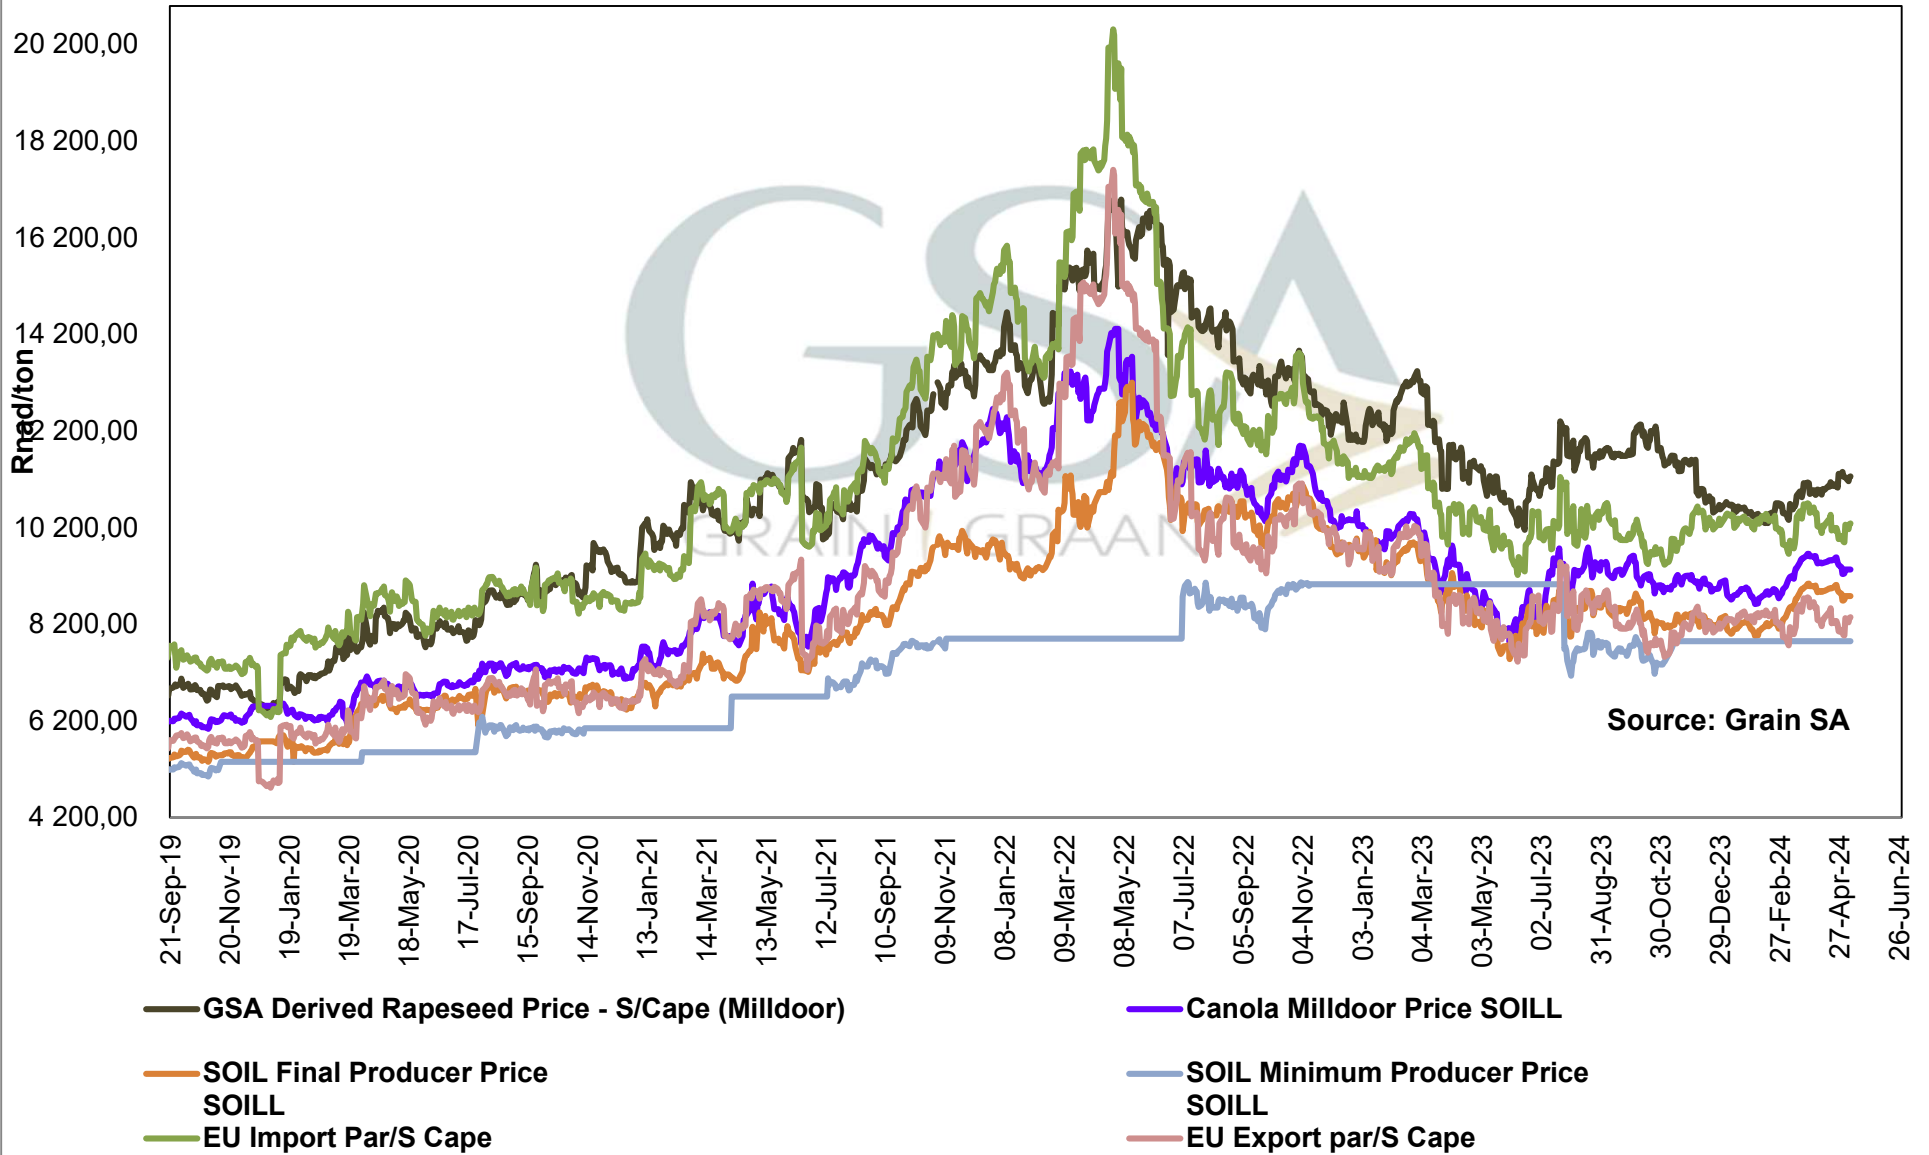

Prices of Canola in the South Cape (Swellendam) Kanolapryse in die Suid-Kaap (Swellendam)