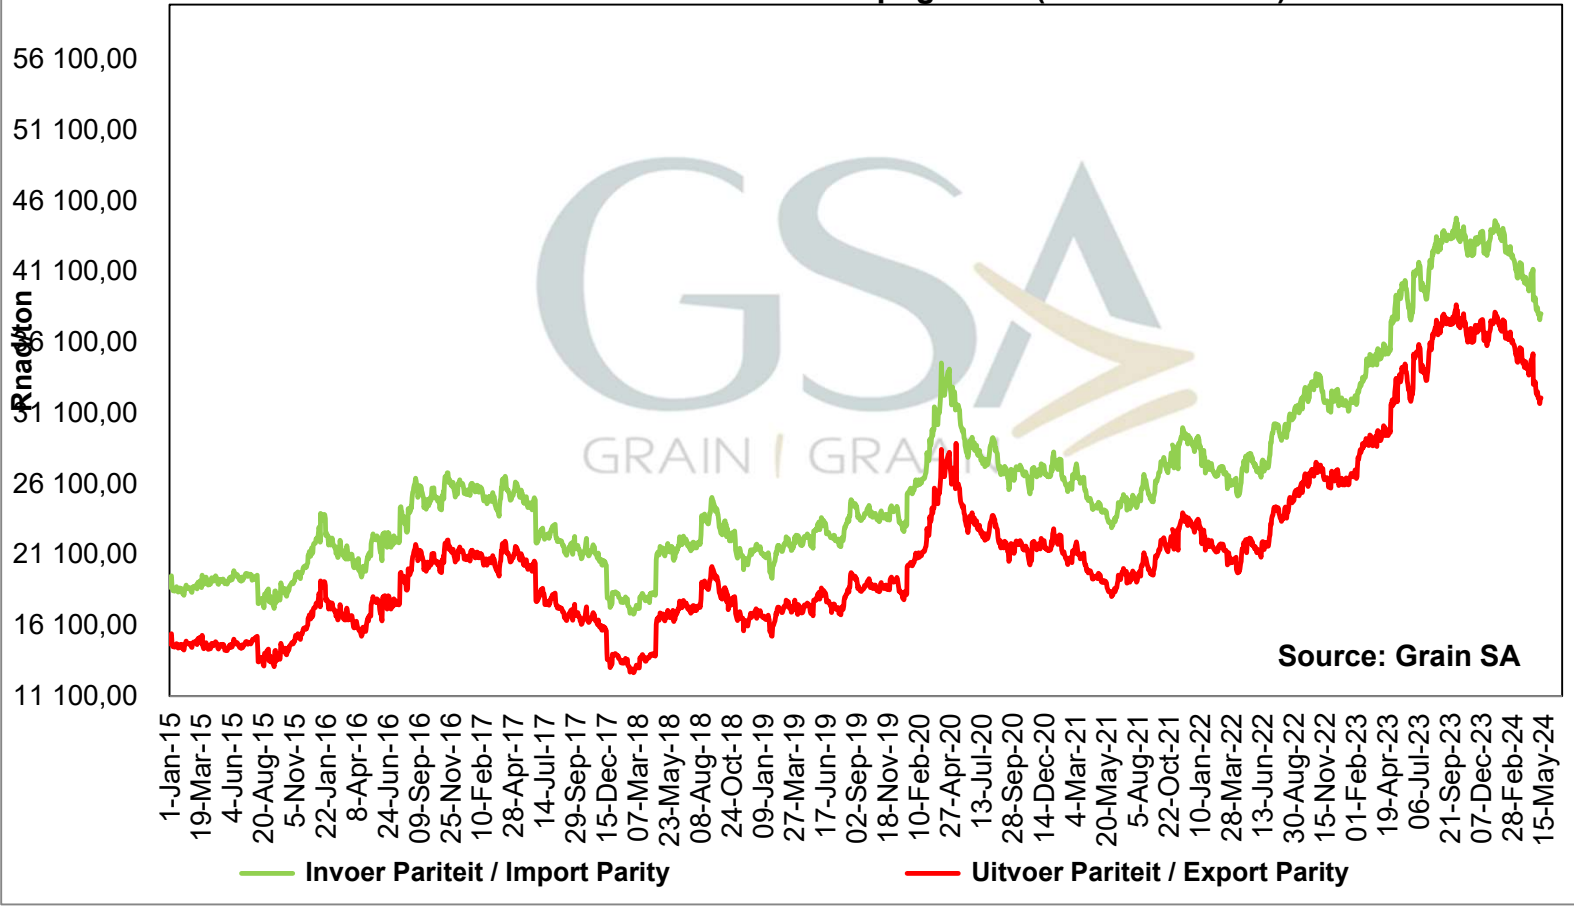

**PRICES OF PROCESSED AND GRADED USA CHOICE GRADE GROUNDNUTS
(40/50) (RANDFONTEIN)**
**PRYSE VAN UITGEDOP EN GESORTEERDE VSA KEURGRAAD GRONDBONE
MET 'N PITGROOTTE VAN 40/50 pitgrootte (RANDFONTEIN)**