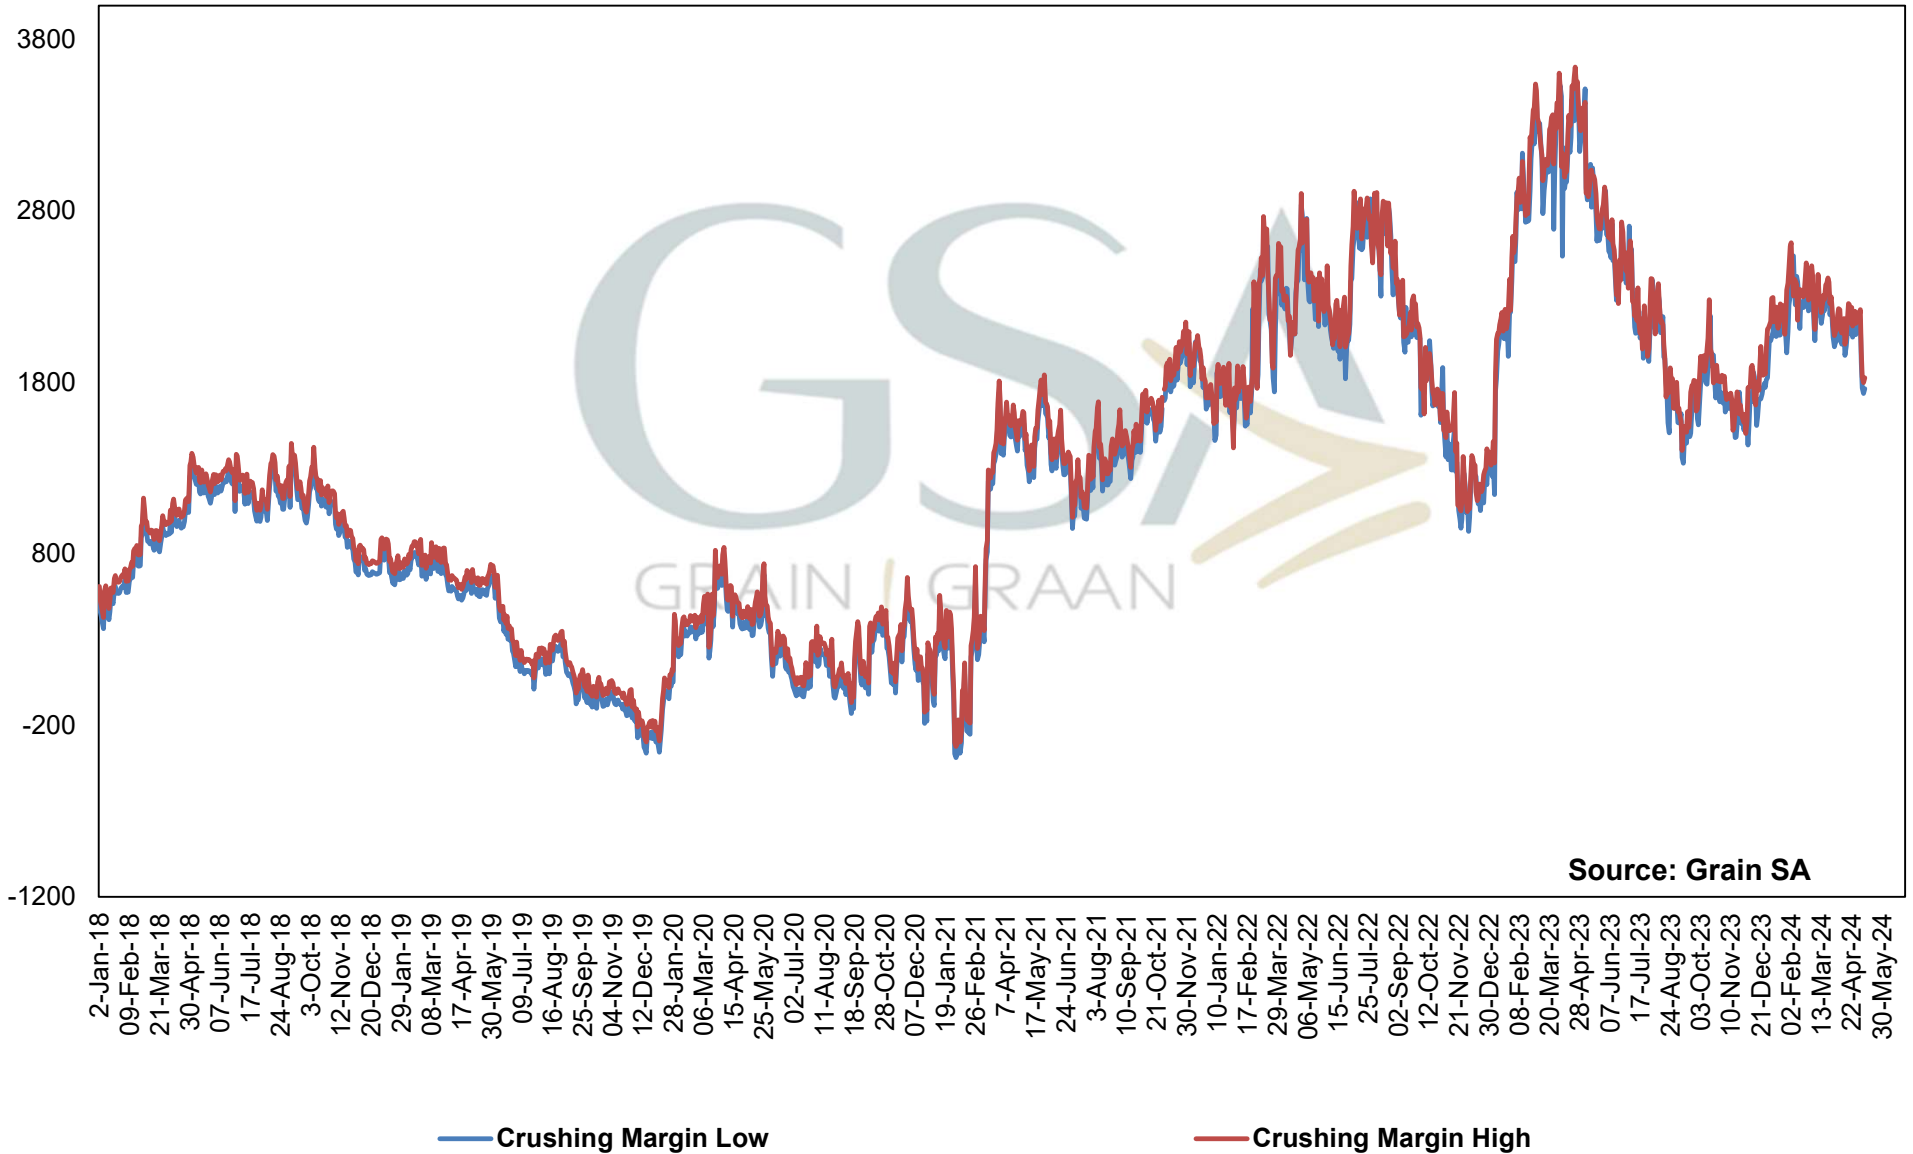

PRICES OF SOYBEAN CRUSHING MARGIN PRYSE VAN SOJABOON PERSMARGE