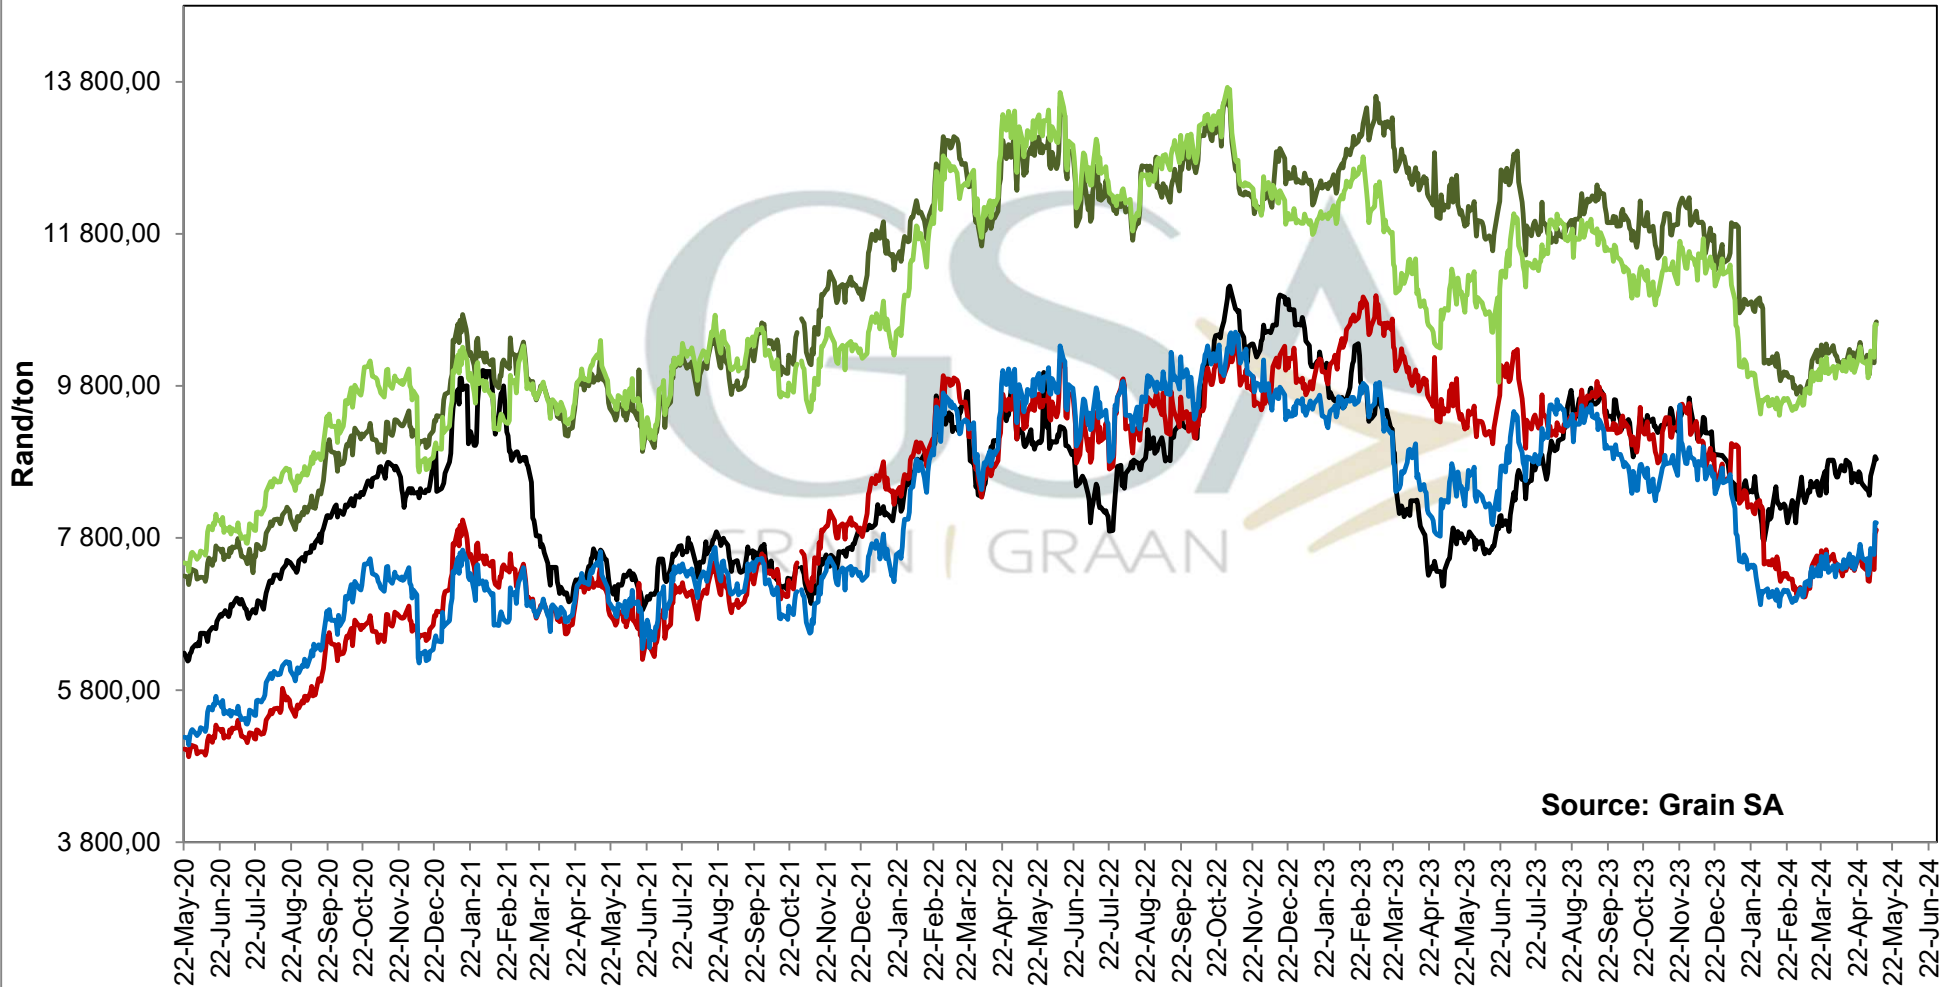

**PRICES OF EU SUNFLOWER SEED DELIVERED IN RANDFONTEIN
PRYSE VAN EU SONNEBLOMSAAD GELEWER IN RANDFONTEIN**

PRICES OF EU SUNFLOWER SEED DELIVERED IN RANDFONTEIN PRYSE VAN EU SONNEBLMSAAD GELEWER IN RANDFONTEIN

PRICES OF WHOLE SOYBEANS DELIVERED IN RANDFONTEIN PRYSE VAN HEEL SOJABONE GELEWER IN RANDFONTEIN

Source: Grain SA

— SAFEX Sojabone / Soybeans

— Argentinse Invoer Pariteit / Argentinian Import Parity

— Brazil Uitvoer Pariteit / Brazilian Export Parity

— Argentinse Uitvoer Pariteit / Argentinian Export Parity

— Brazil Invoer Pariteit / Brazil Import Parity

**PRICES OF SOYBEAN SEED DELIVERED IN RANDFONTEIN
 PRYSE VAN SOJABOONSAAD GELEWER IN RANDFONTEIN**