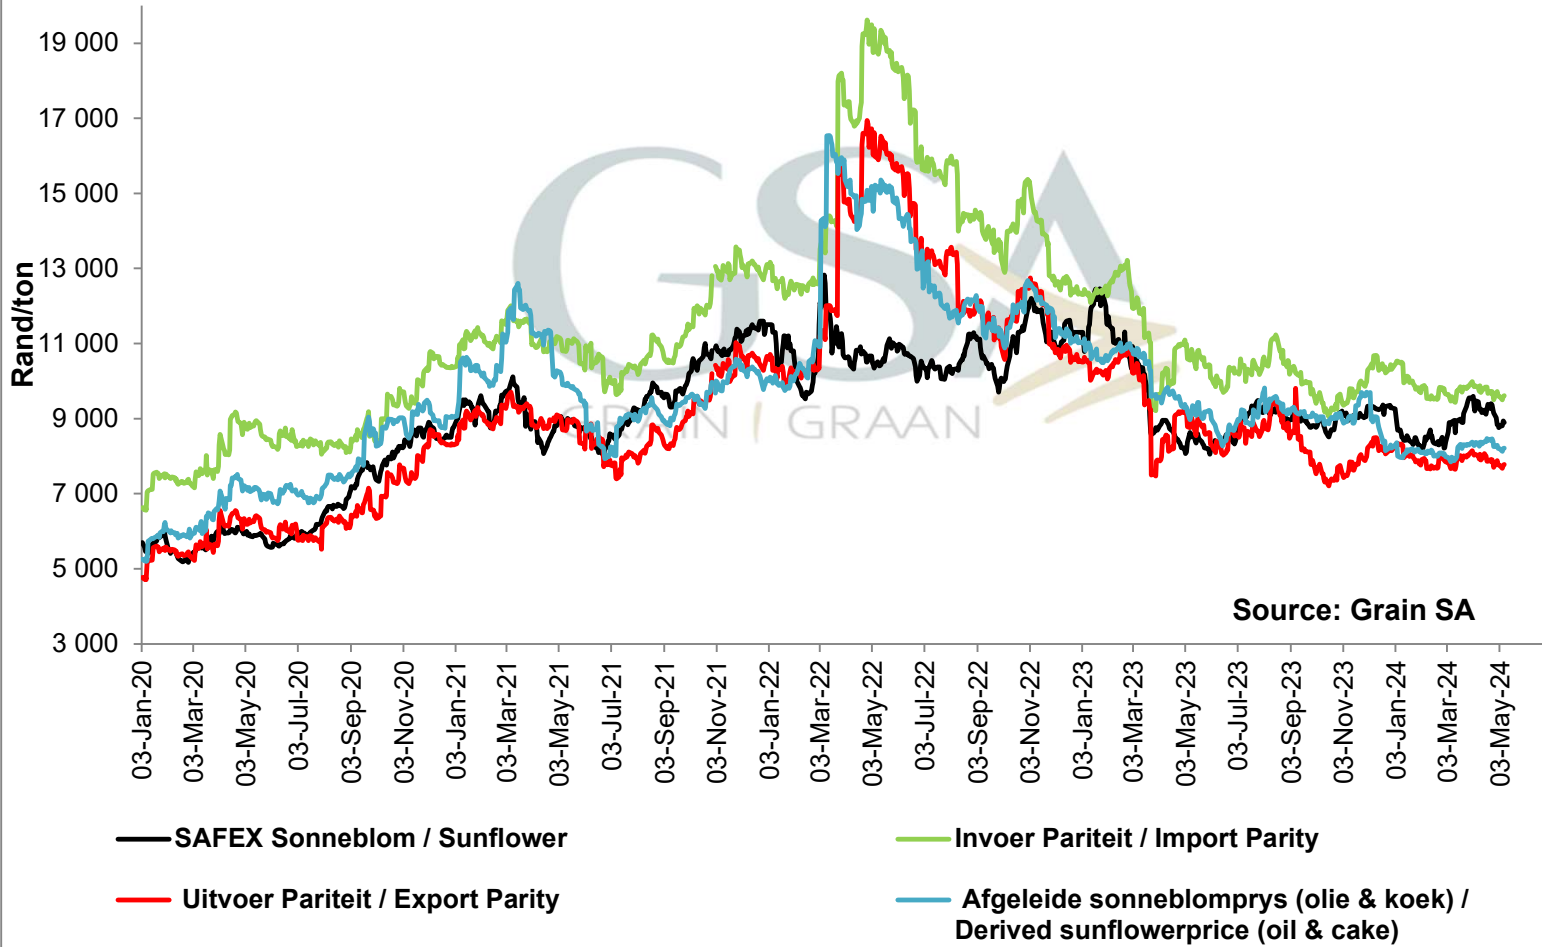

**PRICES OF EU SUNFLOWER SEED DELIVERED IN RANDFONTEIN
PRYSE VAN EU SONNEBLOMSAAD GELEWER IN RANDFONTEIN**

PRICES OF EU SUNFLOWER SEED DELIVERED IN RANDFONTEIN PRYSE VAN EU SONNEBLMSAAD GELEWER IN RANDFONTEIN

PRICES OF WHOLE SOYBEANS DELIVERED IN RANDFONTEIN PRYSE VAN HEEL SOJABONE GELEWER IN RANDFONTEIN

Source: Grain SA

— SAFEX Sojabone / Soybeans

— Argentinse Invoer Pariteit / Argentinian Import Parity

— Brazil Uitvoer Pariteit / Brazilian Export Parity

— Argentinse Uitvoer Pariteit / Argentinian Export Parity

— Brazil Invoer Pariteit / Brazil Import Parity

**PRICES OF SOYBEAN SEED DELIVERED IN RANDFONTEIN
 PRYSE VAN SOJABOONSAAD GELEWER IN RANDFONTEIN**