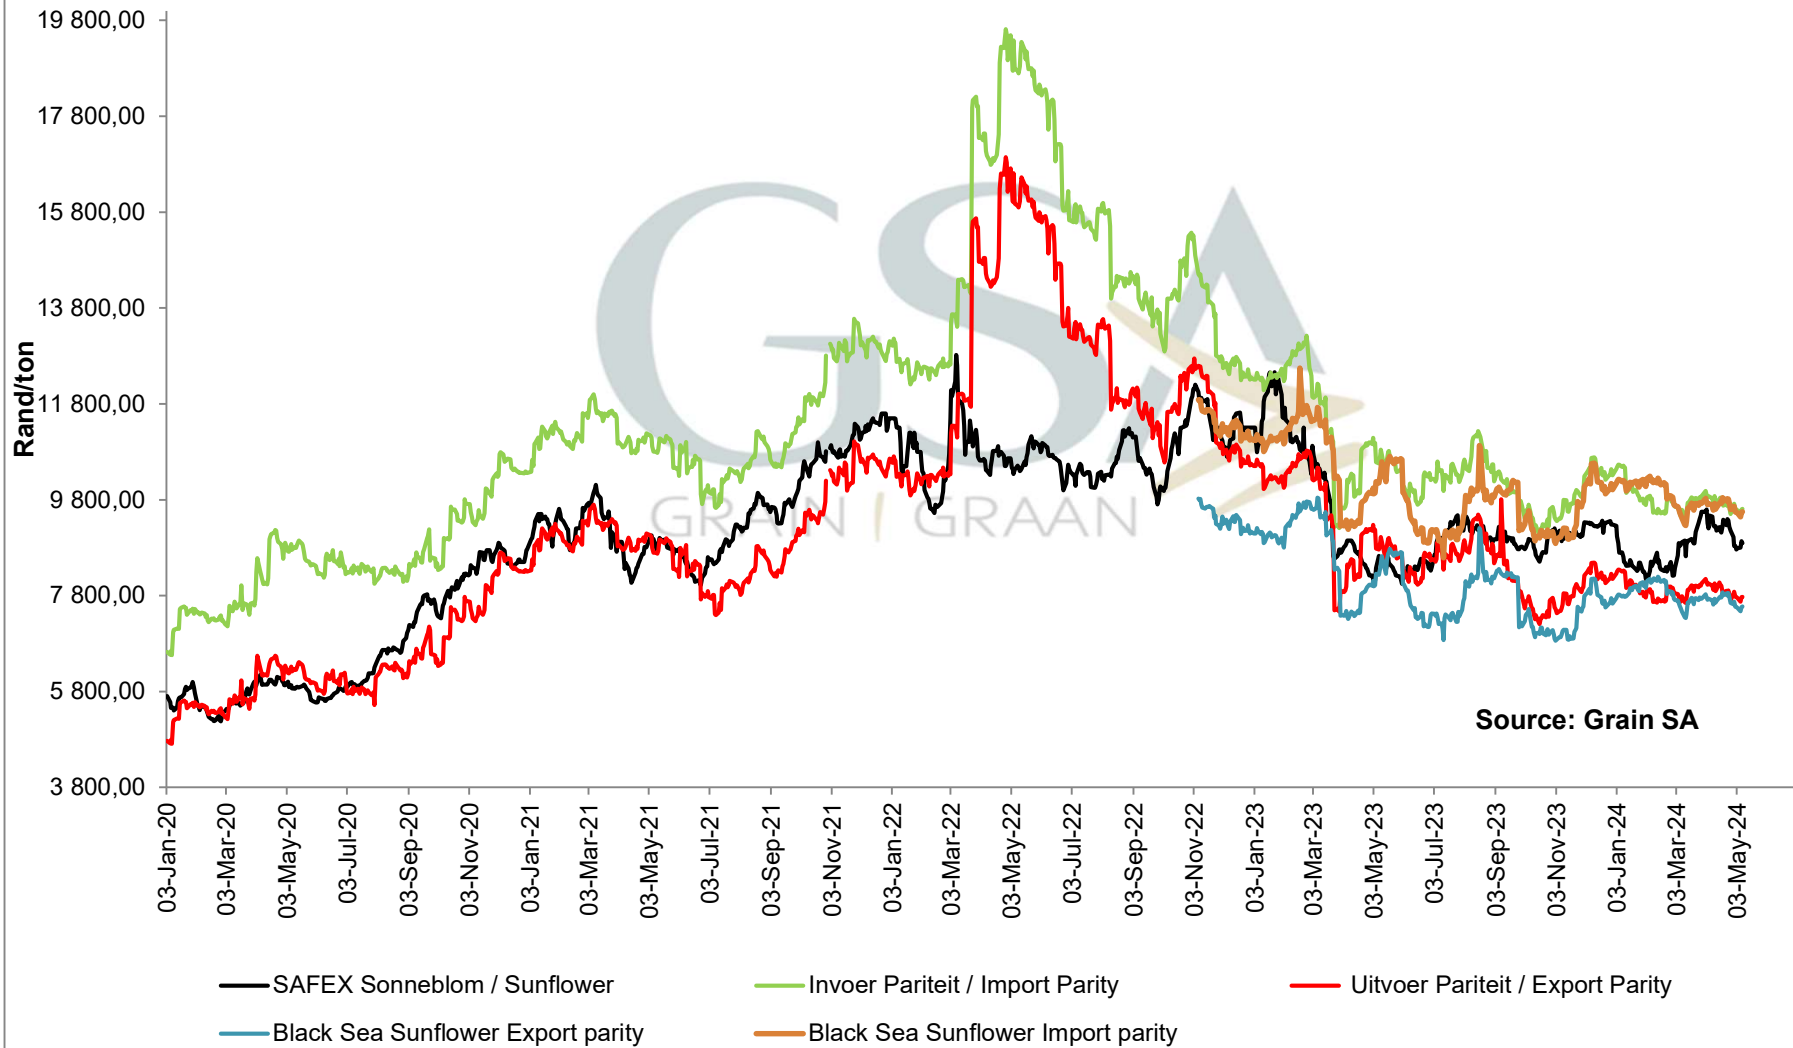

**PRICES OF EU SUNFLOWER SEED DELIVERED IN RANDFONTEIN
PRYSE VAN EU SONNEBLOMSAAD GELEWER IN RANDFONTEIN**

PRICES OF EU SUNFLOWER SEED DELIVERED IN RANDFONTEIN PRYSE VAN EU SONNEBLMSAAD GELEWER IN RANDFONTEIN

PRICES OF WHOLE SOYBEANS DELIVERED IN RANDFONTEIN PRYSE VAN HEEL SOJABONE GELEWER IN RANDFONTEIN

Source: Grain SA

— SAFEX Sojabone / Soybeans

— Argentinse Invoer Pariteit / Argentinian Import Parity

— Brazil Uitvoer Pariteit / Brazilian Export Parity