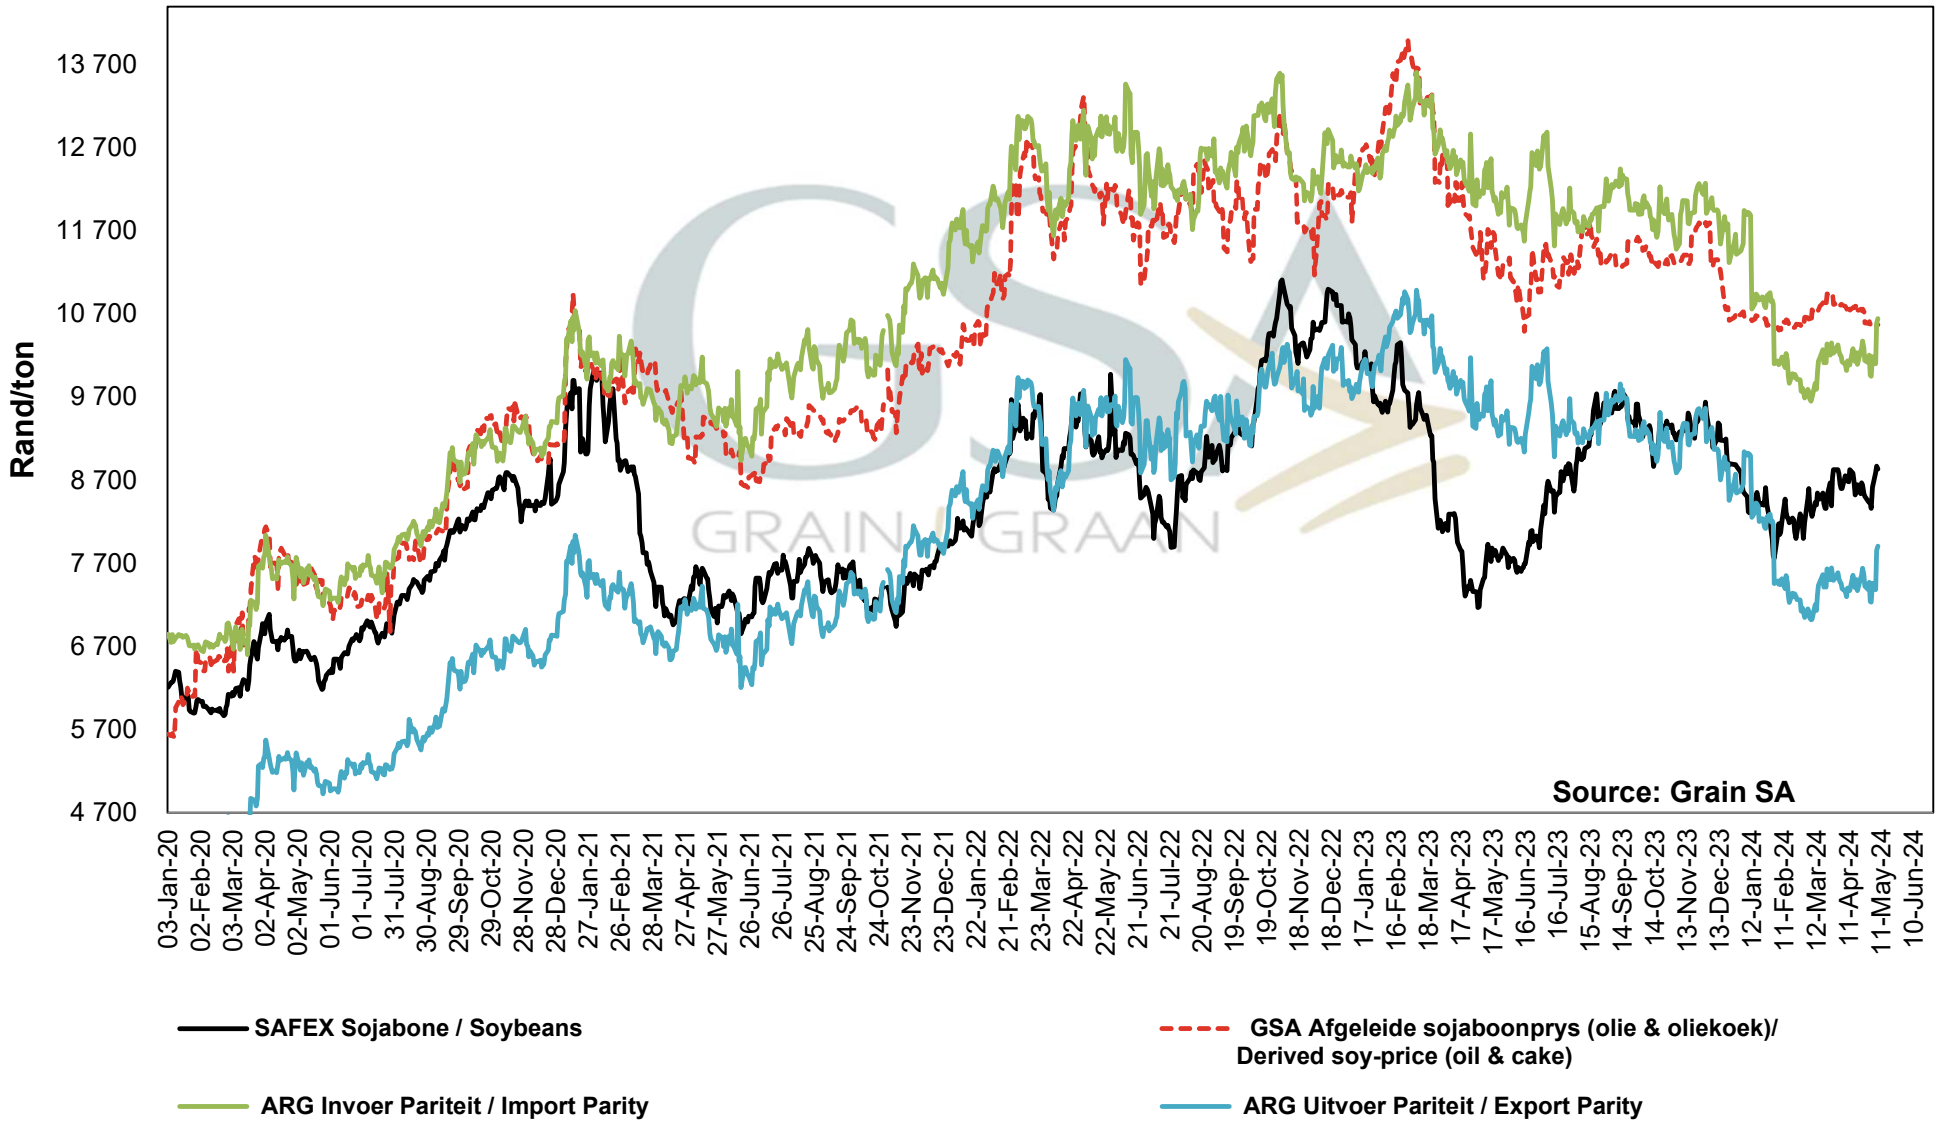

PRICES OF DERIVED SOYBEAN DELIVERED IN RANDFONTEIN PRYSE VAN AFGELEIDE SOJABONE GELEWER IN RANDFONTEIN