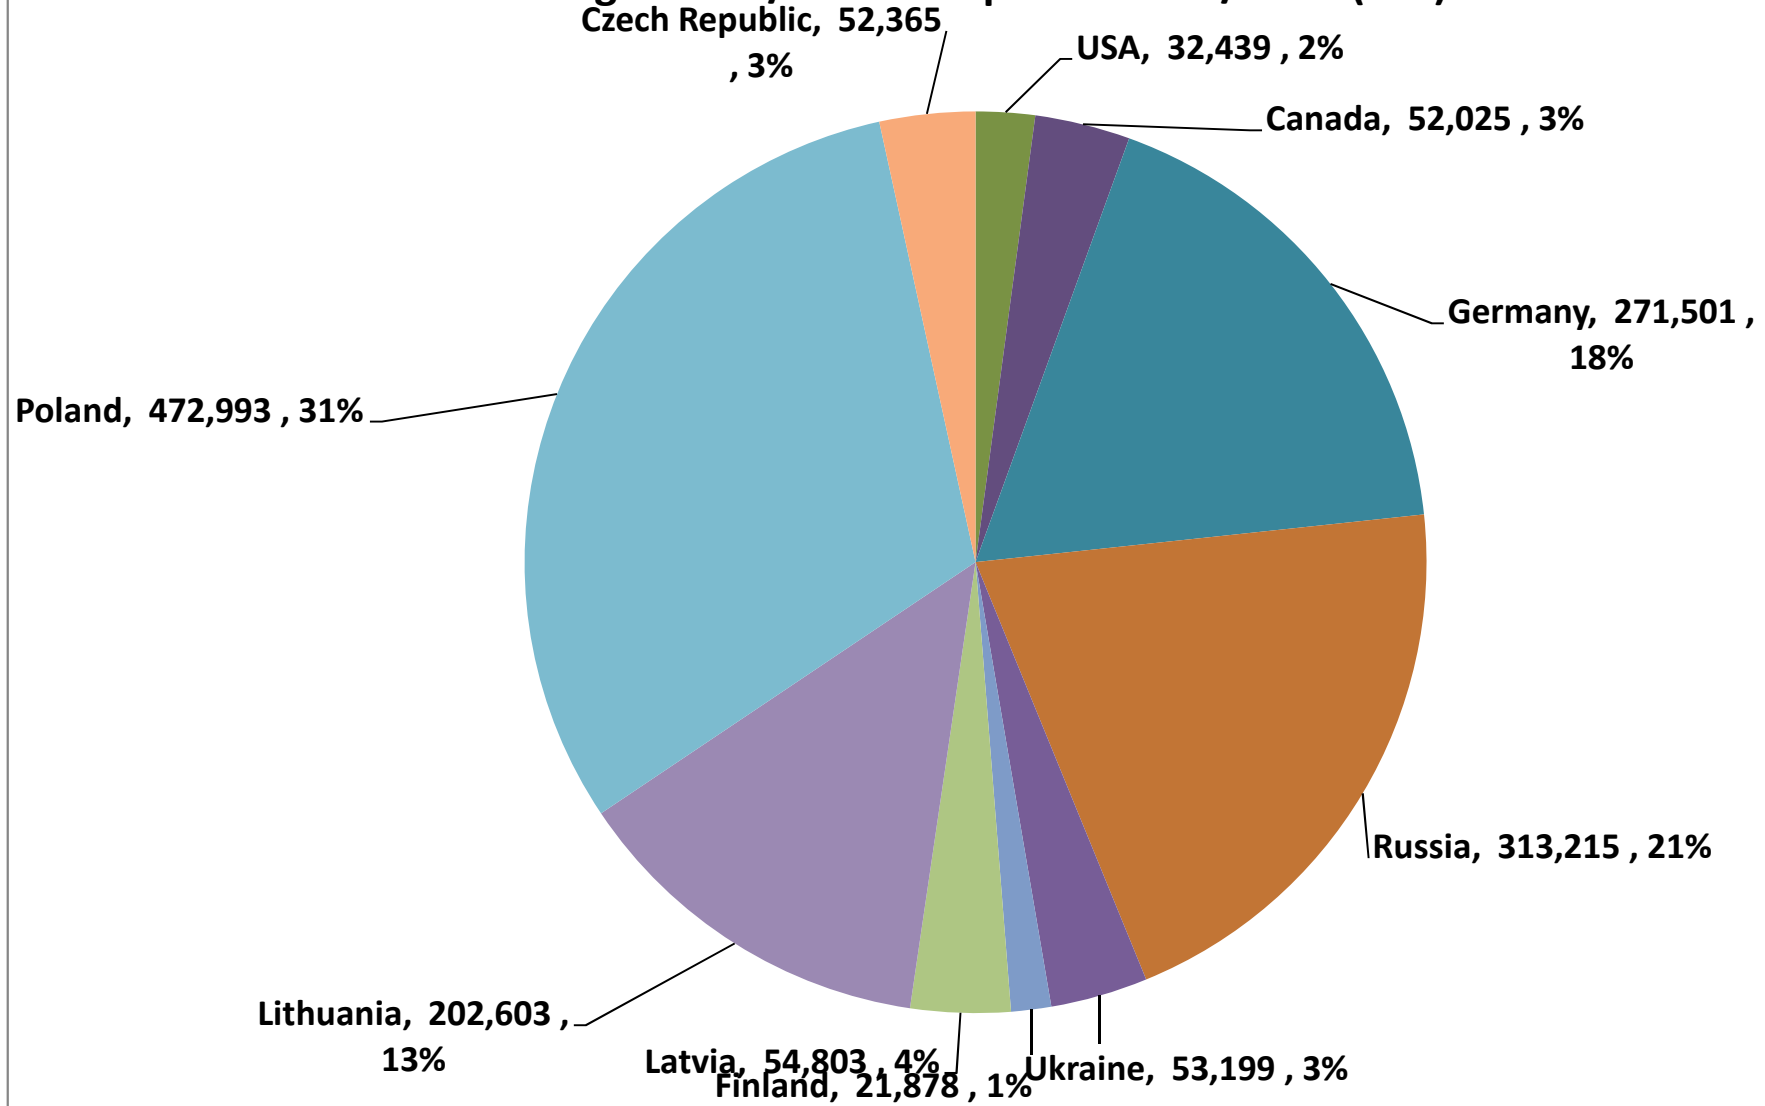

Koringinvoere/Wheat imports - 2019/2020 (ton)

Koringuitvoere/Wheat exports - 2019_20 (ton)