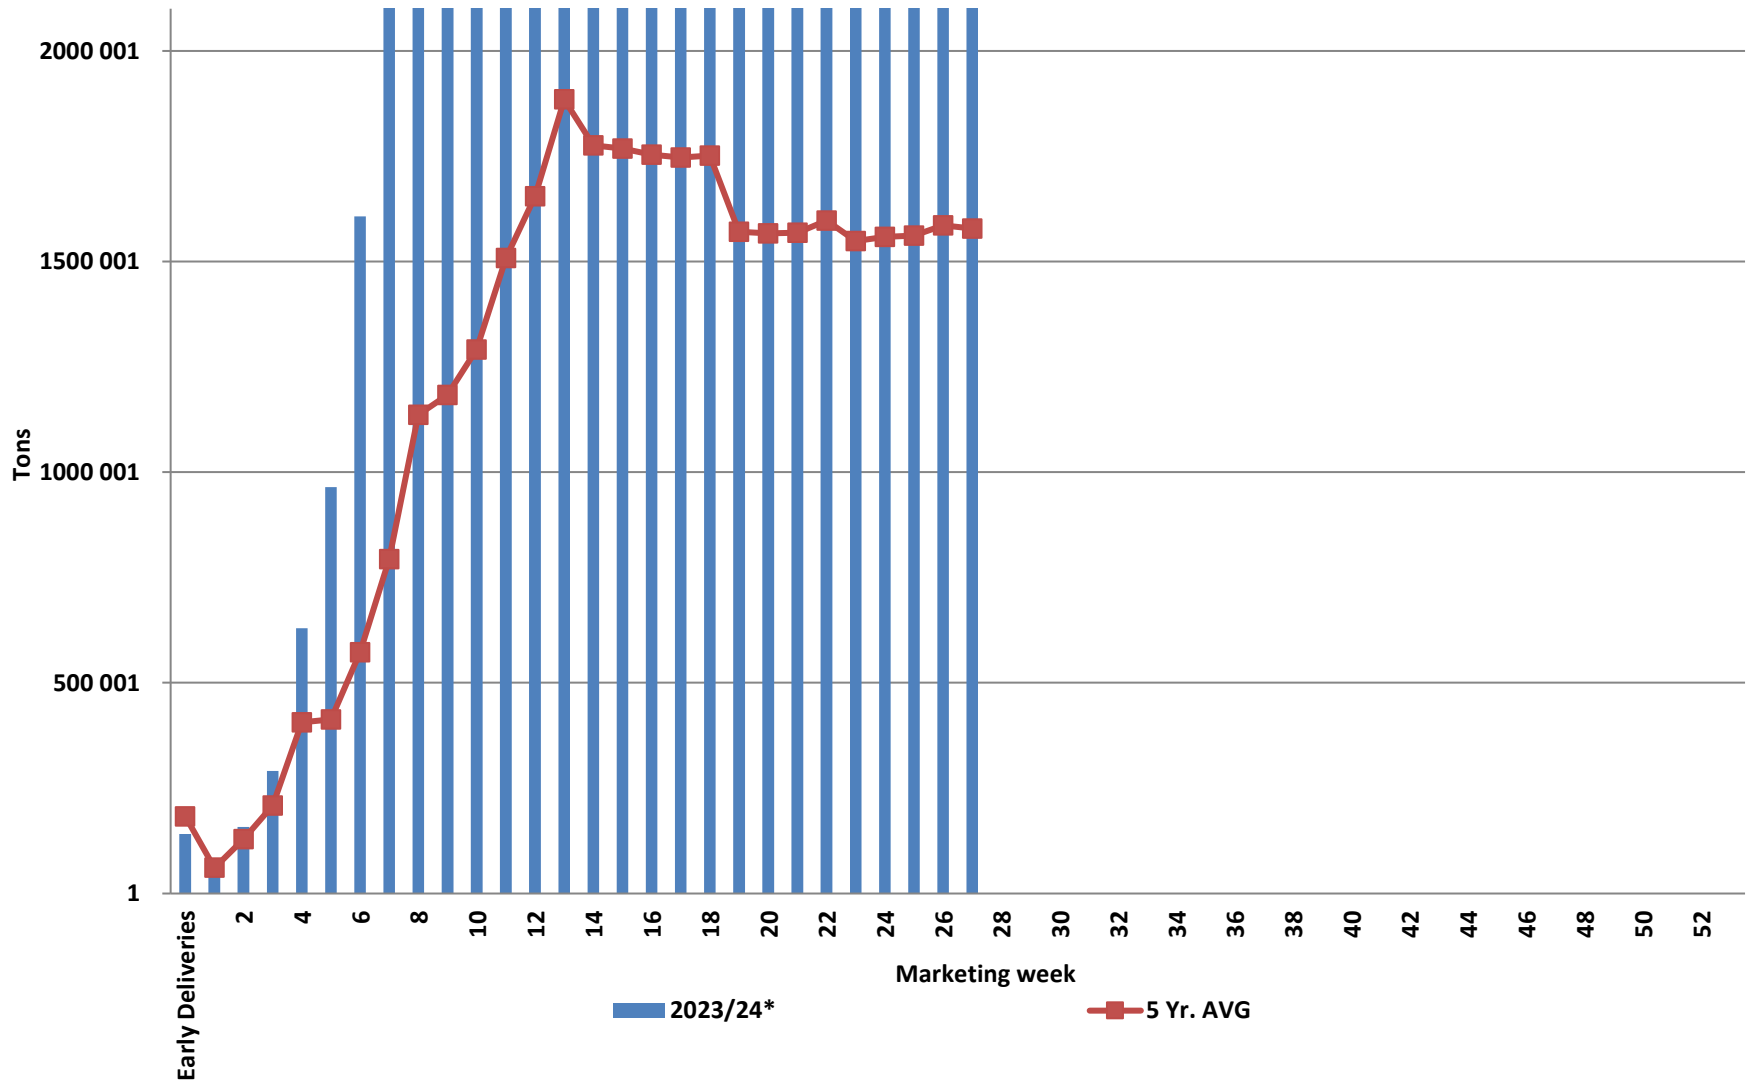

White Maize: Weekly producer deliveries

Yellow Maize: Weekly producer deliveries

Weeklikse mielielewerings (Bemarkingsjaar: Mei 2023 tot April 2024)

Weekly total maize deliveries (Marketing year: May 2023 to April 2024)

Weeklikse kumulatiewe mielielewerings (Bemarkingsjaar: Mei tot April)

Total YTD WM deliveries for the 2023/24 season vs previous season's

Total YTD YM deliveries for the 2023/24 season vs previous season's