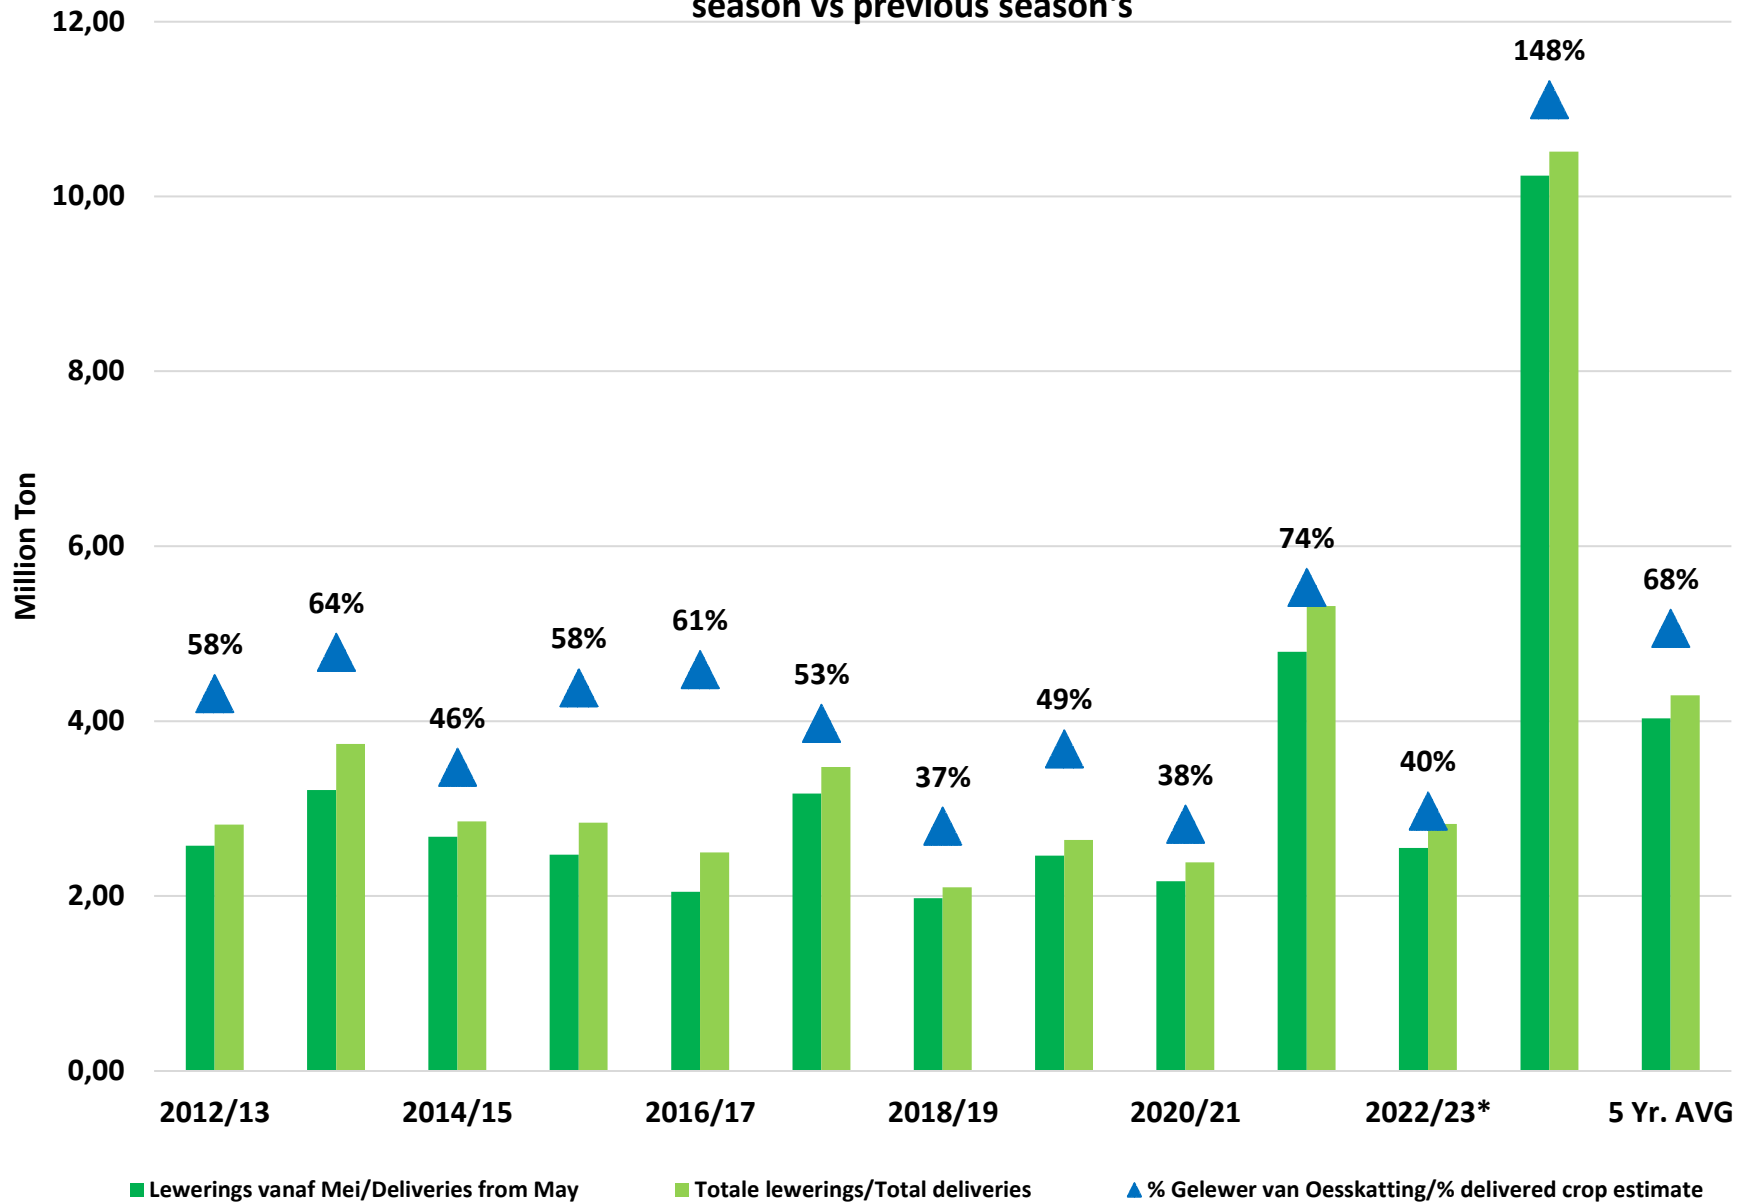

White Maize: Weekly producer deliveries

Yellow Maize: Weekly producer deliveries

Weeklikse mielielewerings (Bemarkingsjaar: Mei 2023 tot April 2024)

Weekly total maize deliveries (Marketing year: May 2023 to April 2024)

Weeklikse kumulatiewe mielielewerings (Bemarkingsjaar: Mei tot April)

Total YTD WM deliveries for the 2023/24 season vs previous season's

Total YTD YM deliveries for the 2023/24 season vs previous season's