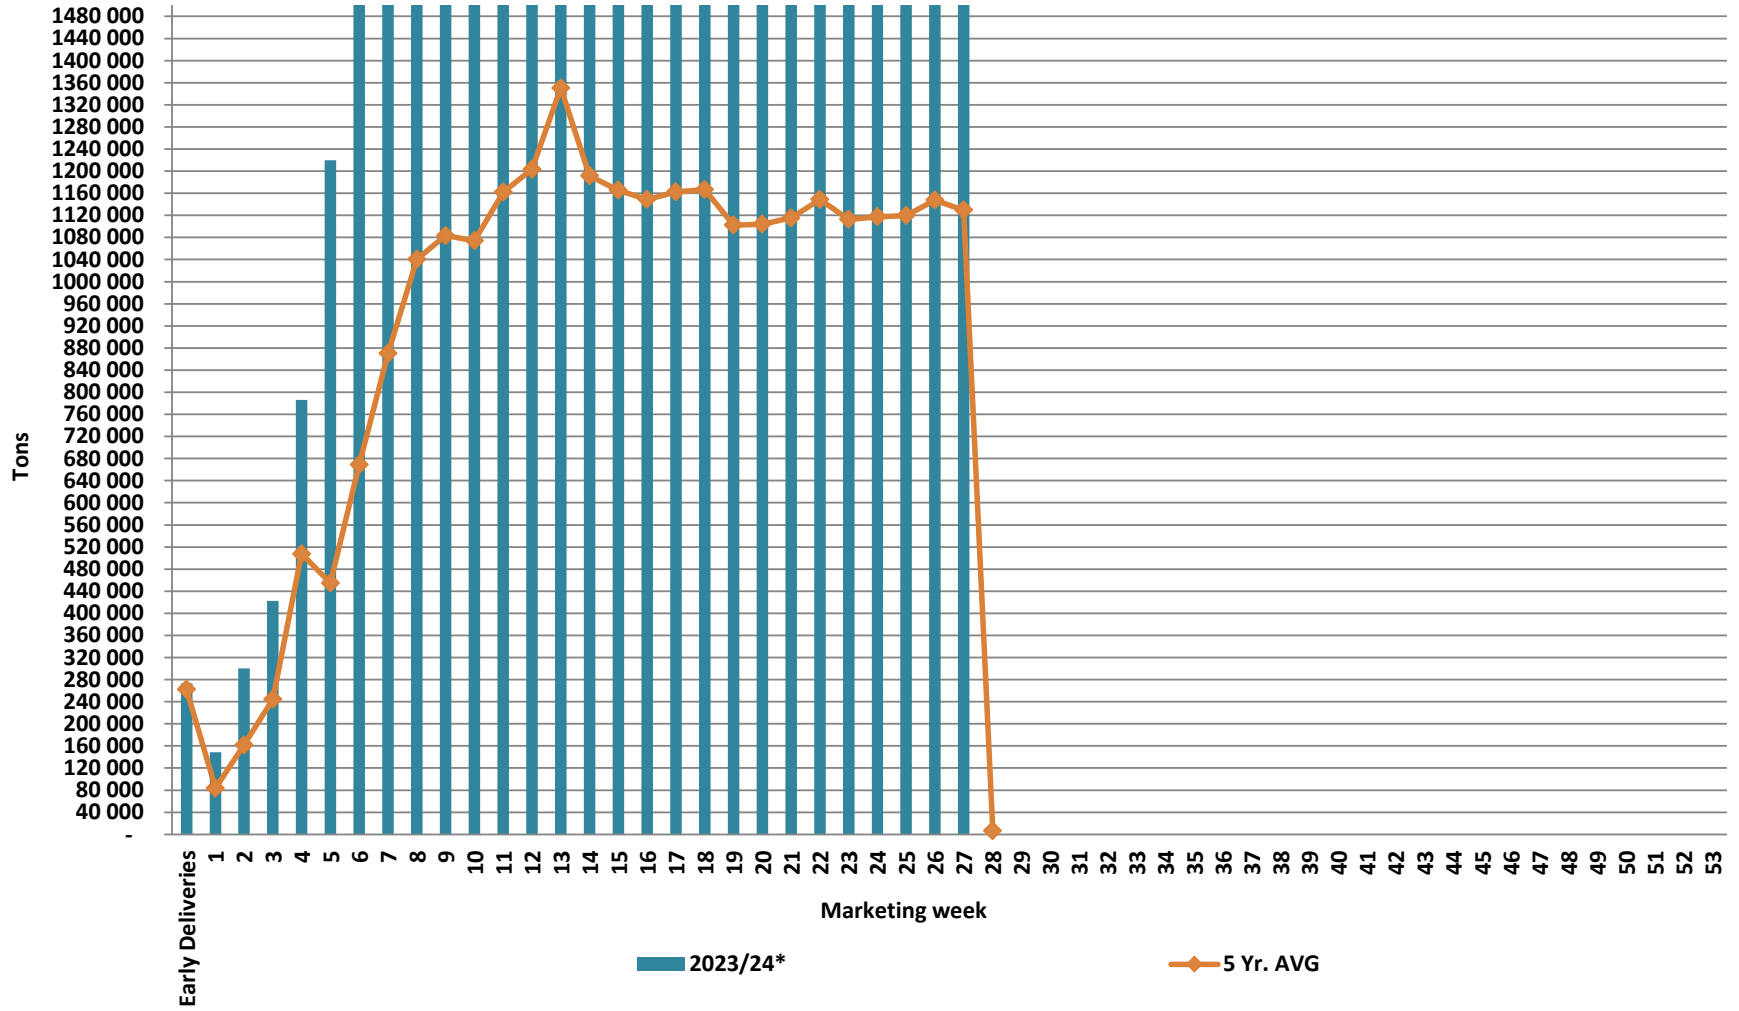

White Maize: Weekly producer deliveries

Yellow Maize: Weekly producer deliveries

Weeklikse mielielewerings (Bemarkingsjaar: Mei 2023 tot April 2024)

Weekly total maize deliveries (Marketing year: May 2023 to April 2024)

Weeklikse kumulatiewe mielielewerings (Bemarkingsjaar: Mei tot April)

Total YTD WM deliveries for the 2023/24 season vs previous season's

Total YTD YM deliveries for the 2023/24 season vs previous season's