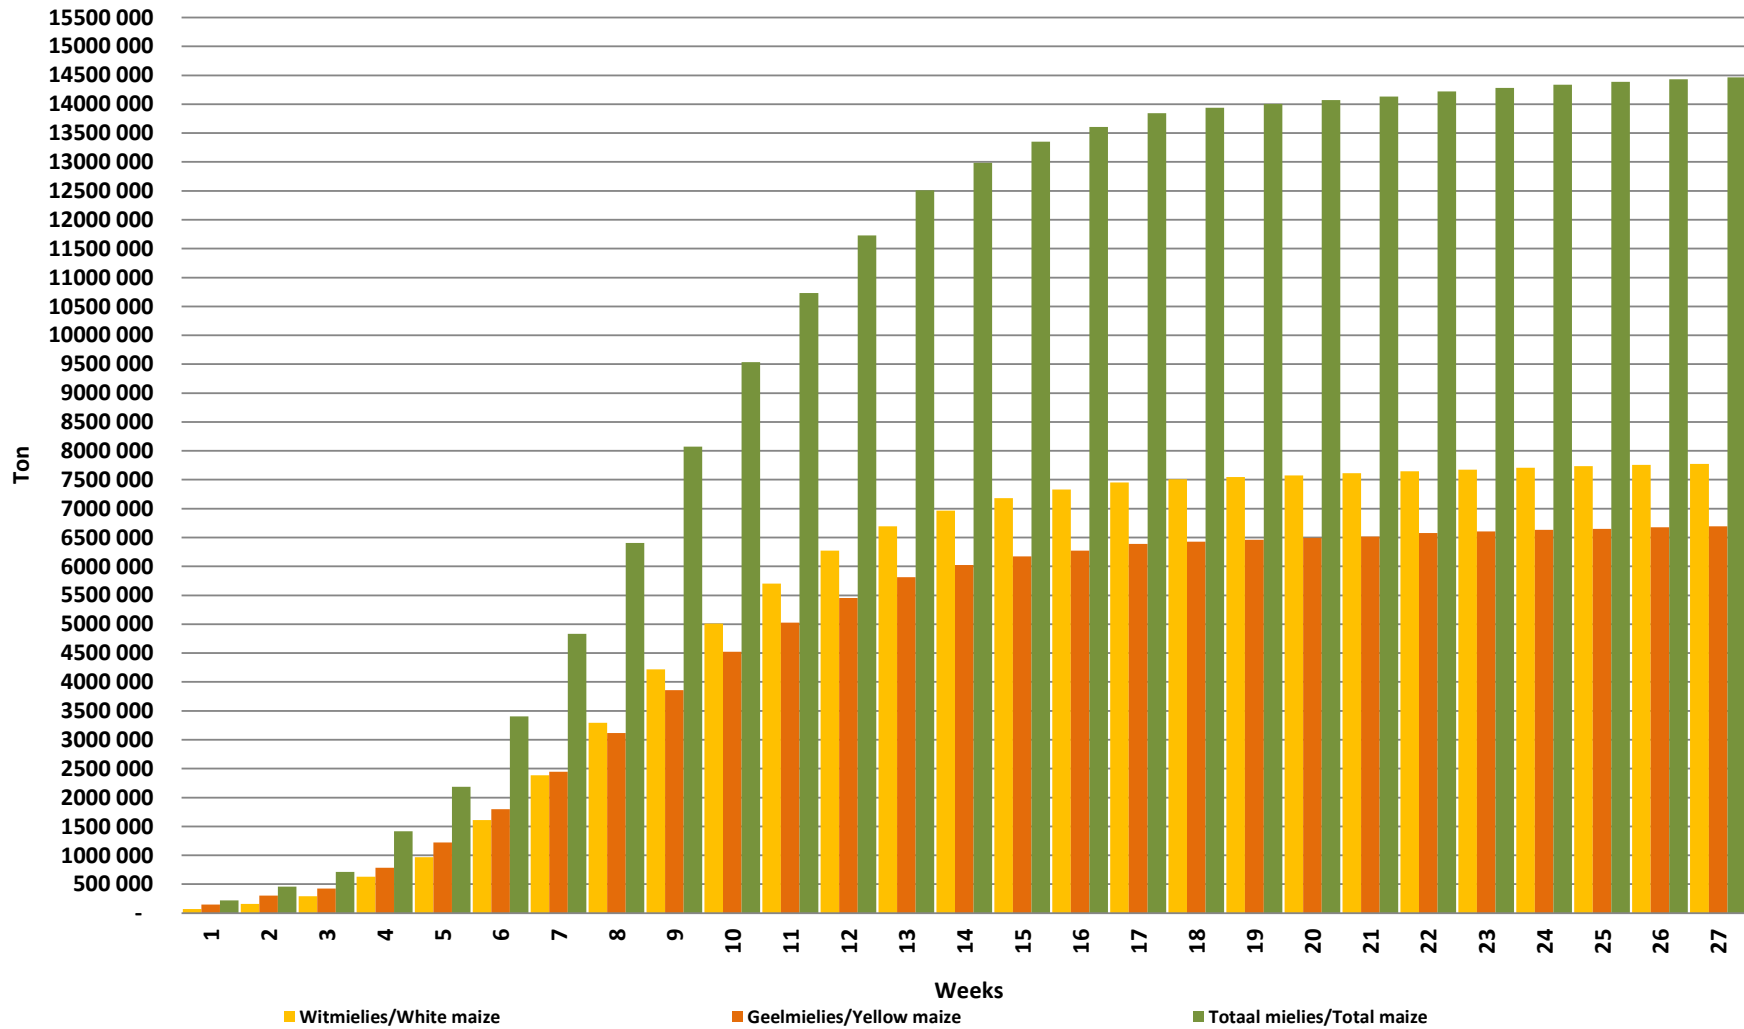

White Maize: Weekly producer deliveries

Yellow Maize: Weekly producer deliveries

Weeklikse mielielewerings (Bemarkingsjaar: Mei 2023 tot April 2024)

Weekly total maize deliveries (Marketing year: May 2023 to April 2024)

Weeklikse kumulatiewe mielielewerings (Bemarkingsjaar: Mei tot April)

Total YTD WM deliveries for the 2023/24 season vs previous season's

Total YTD YM deliveries for the 2023/24 season vs previous season's