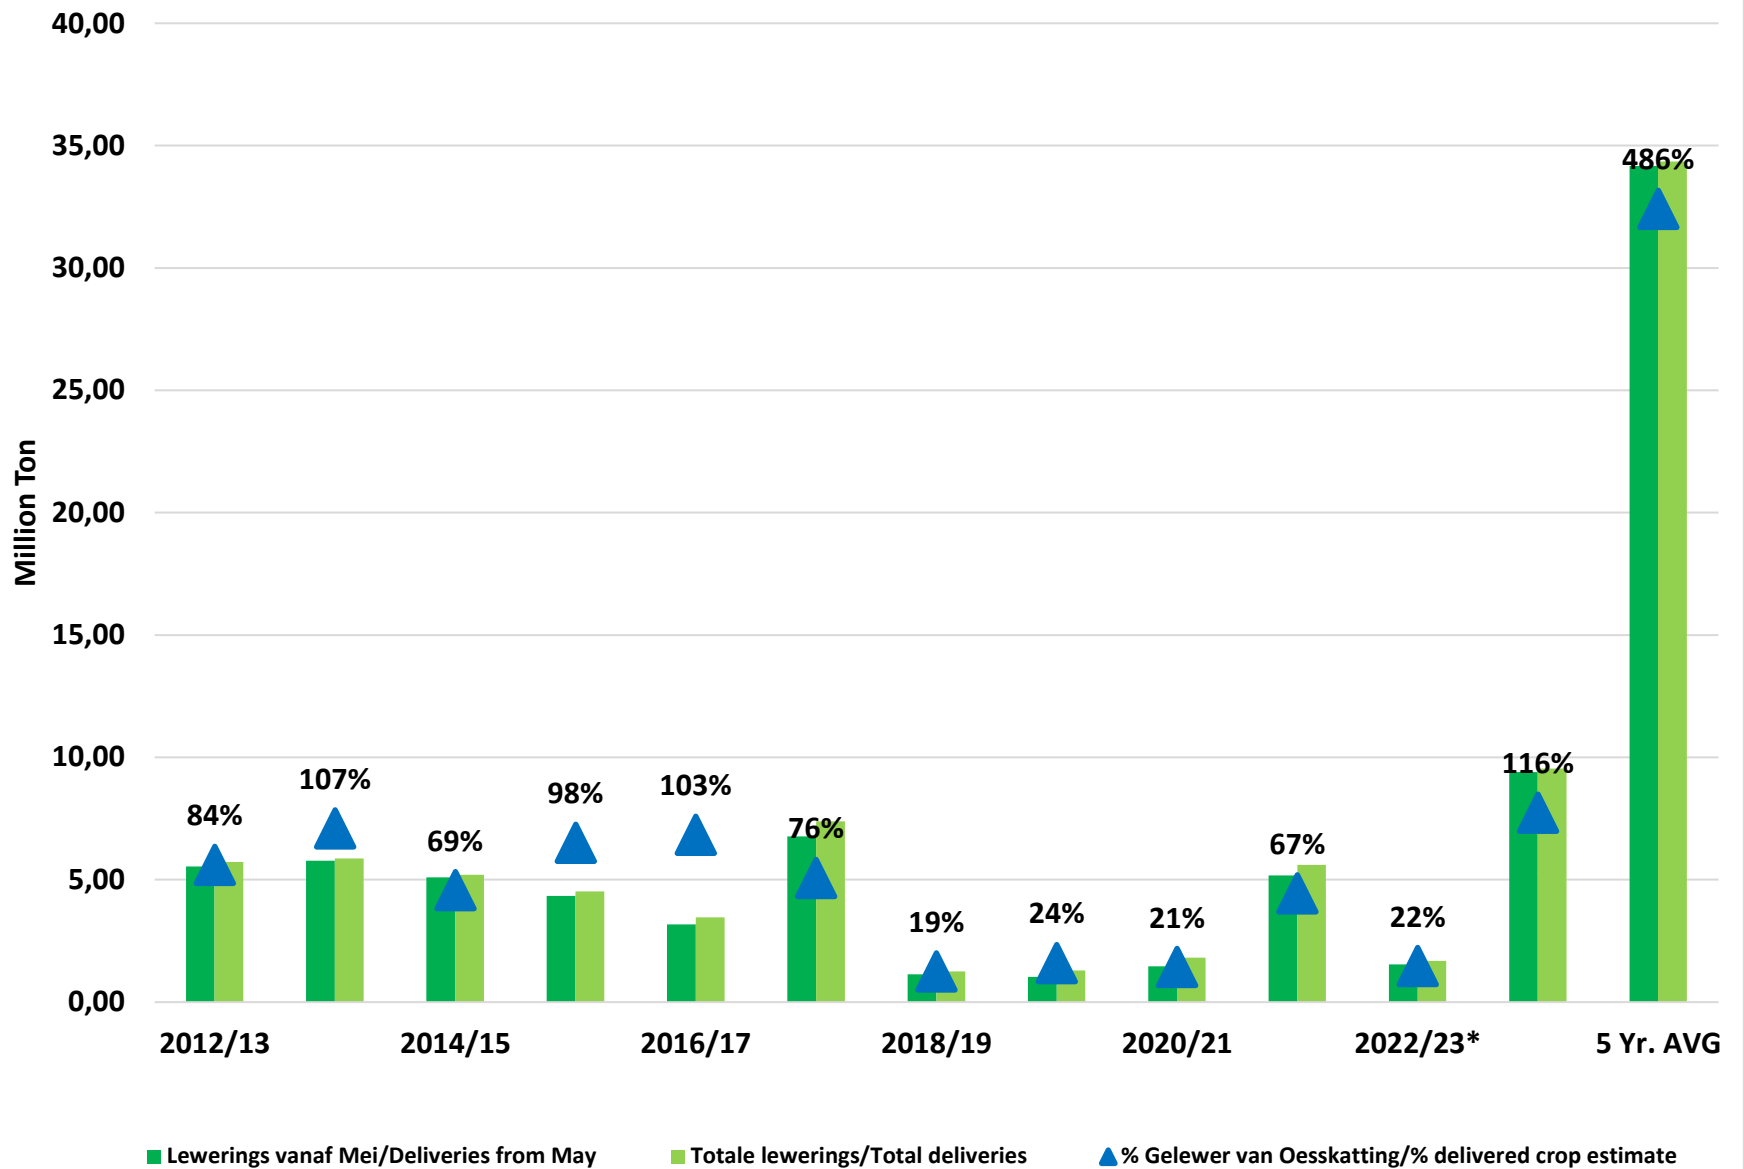

White Maize: Weekly producer deliveries

Yellow Maize: Weekly producer deliveries

Weeklikse mielielewerings (Bemarkingsjaar: Mei 2023 tot April 2024)

Weekly total maize deliveries (Marketing year: May 2023 to April 2024)

Weeklikse kumulatiewe mielielewerings (Bemarkingsjaar: Mei tot April)

Total YTD WM deliveries for the 2023/24 season vs previous season's

Total YTD YM deliveries for the 2023/24 season vs previous season's