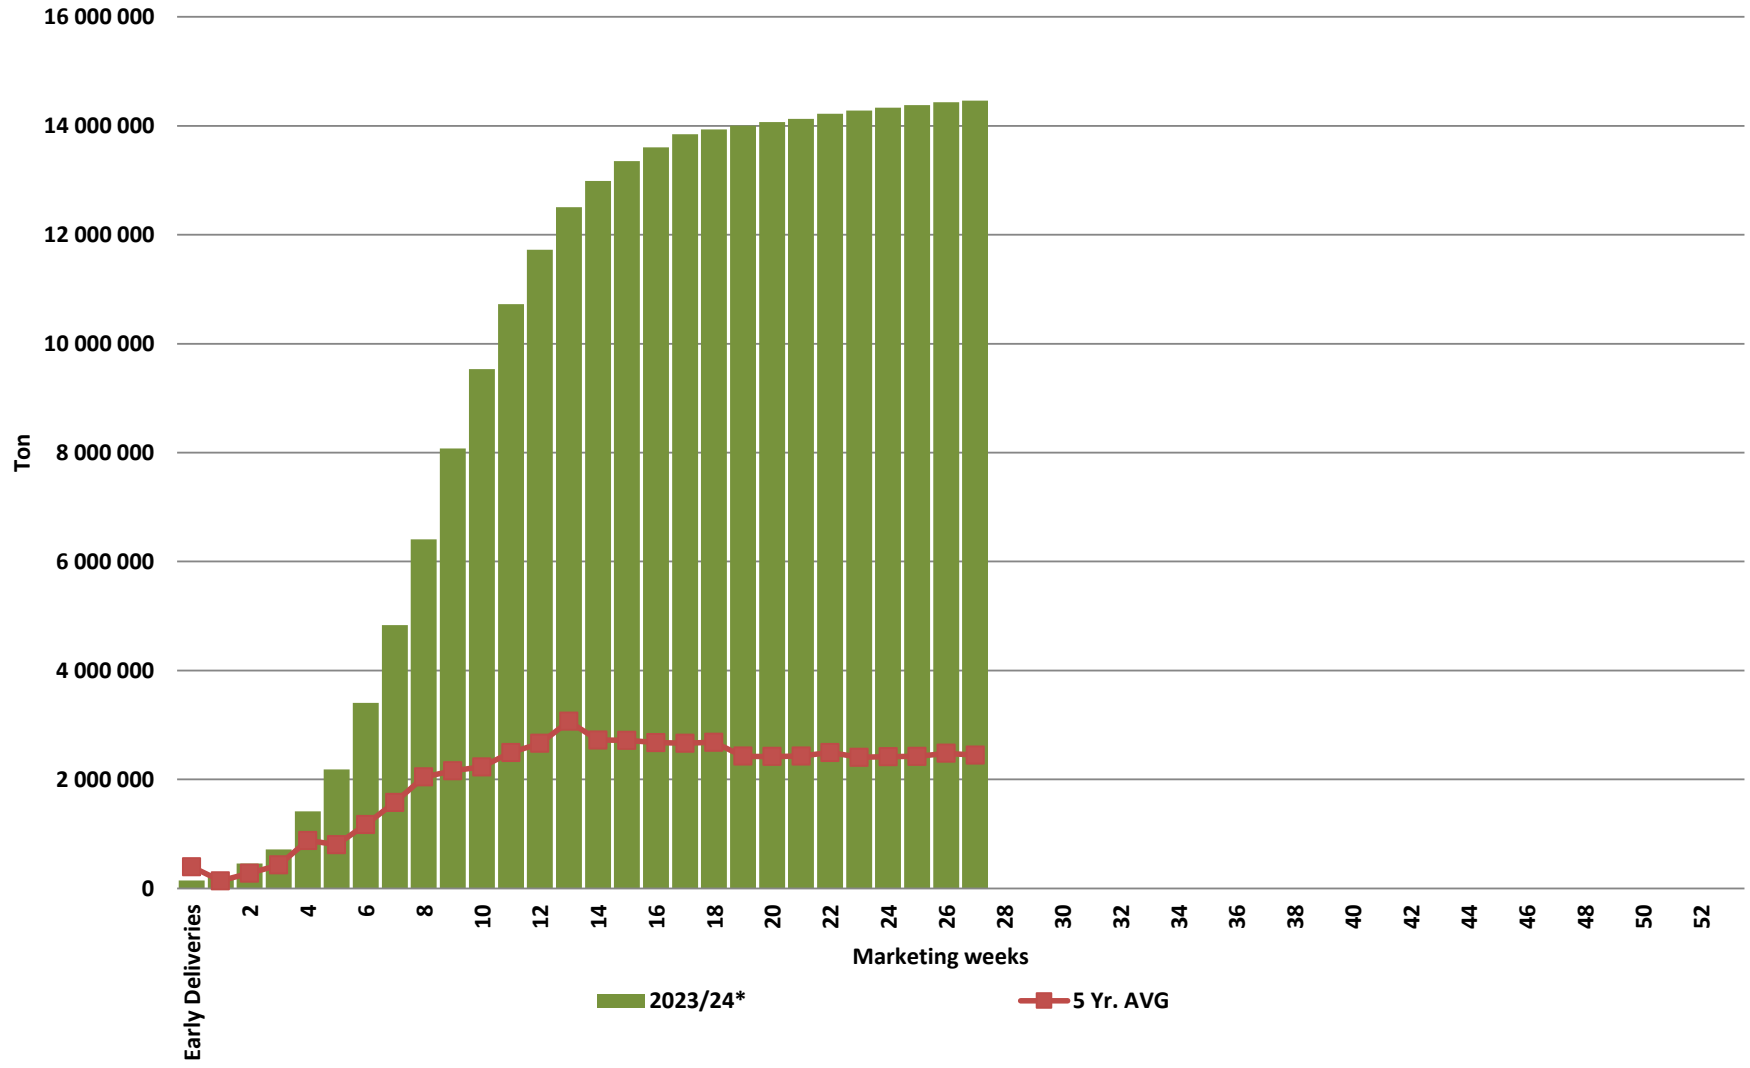

White Maize: Weekly producer deliveries

Yellow Maize: Weekly producer deliveries

Weeklikse mielielewerings (Bemarkingsjaar: Mei 2023 tot April 2024)

Weekly total maize deliveries (Marketing year: May 2023 to April 2024)

Weeklikse kumulatiewe mielielewerings (Bemarkingsjaar: Mei tot April)

Total YTD WM deliveries for the 2023/24 season vs previous season's

Total YTD YM deliveries for the 2023/24 season vs previous season's

Total YTD Maize deliveries for the 2023/24 season vs previous season's