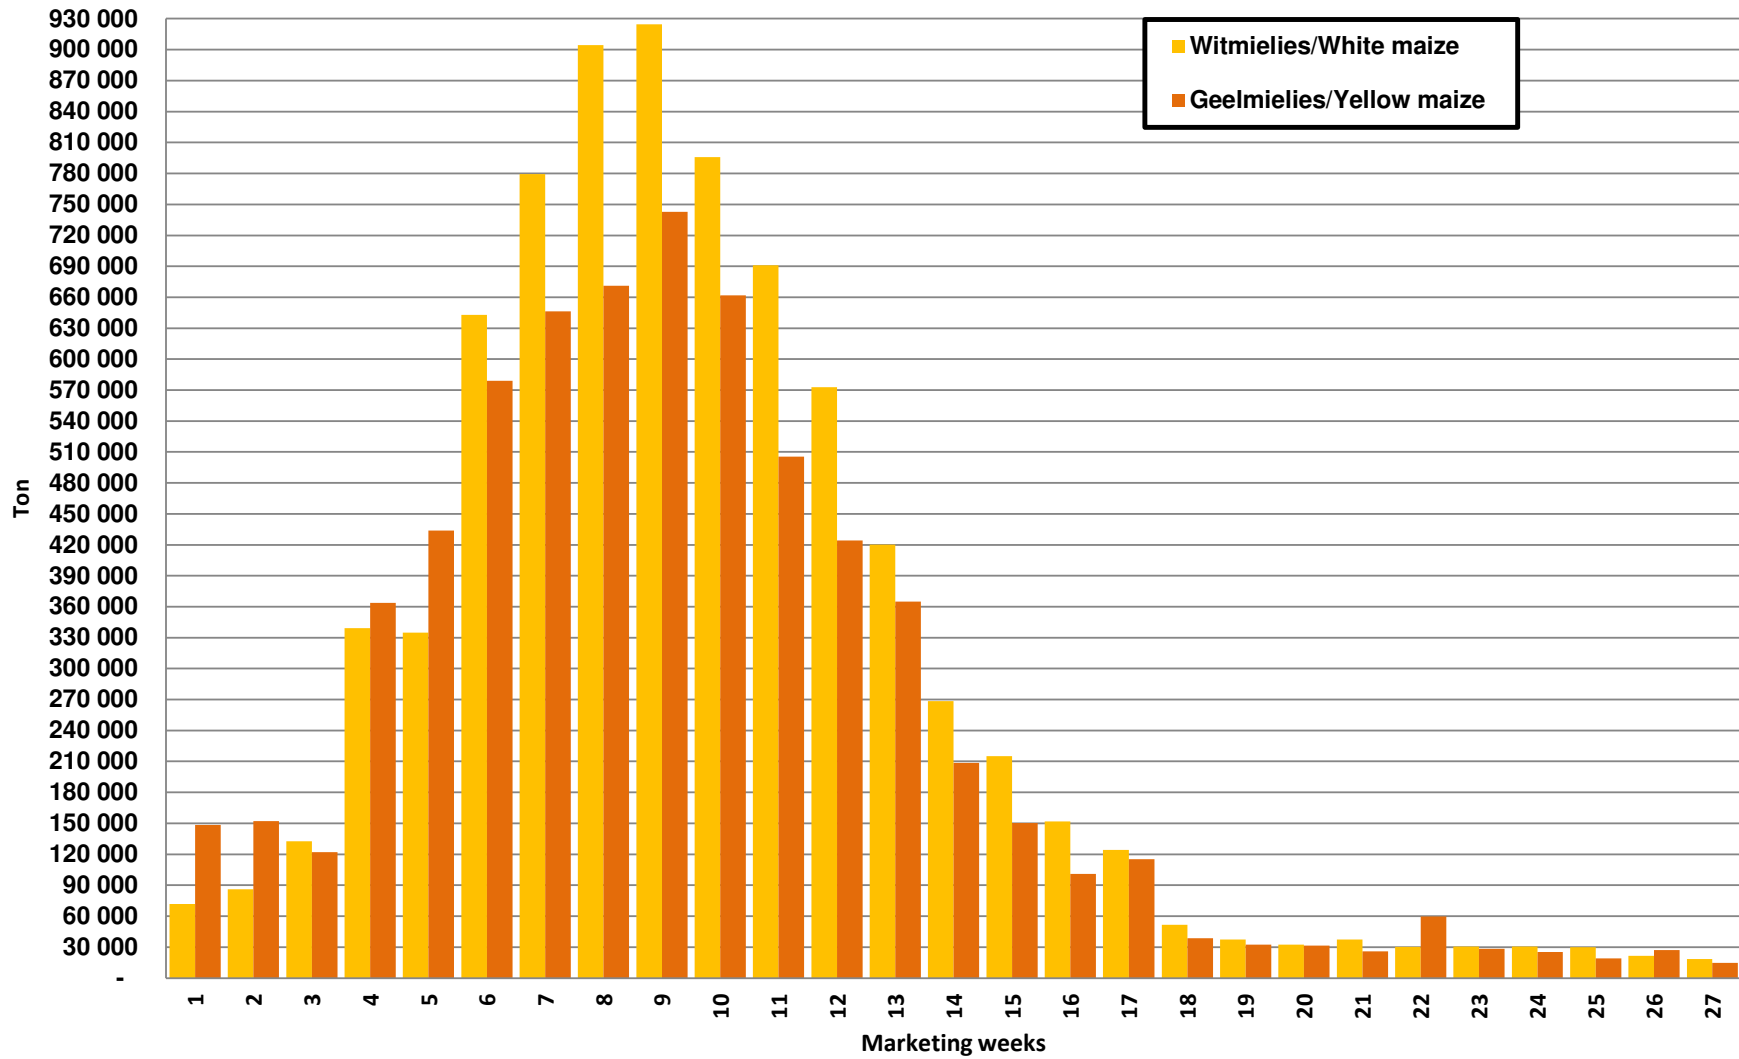

White Maize: Weekly producer deliveries

Yellow Maize: Weekly producer deliveries

Weeklikse mielielewerings (Bemarkingsjaar: Mei 2023 tot April 2024)

Weekly total maize deliveries (Marketing year: May 2023 to April 2024)

Weeklikse kumulatiewe mielielewerings (Bemarkingsjaar: Mei tot April)

Total YTD WM deliveries for the 2023/24 season vs previous season's

Total YTD YM deliveries for the 2023/24 season vs previous season's