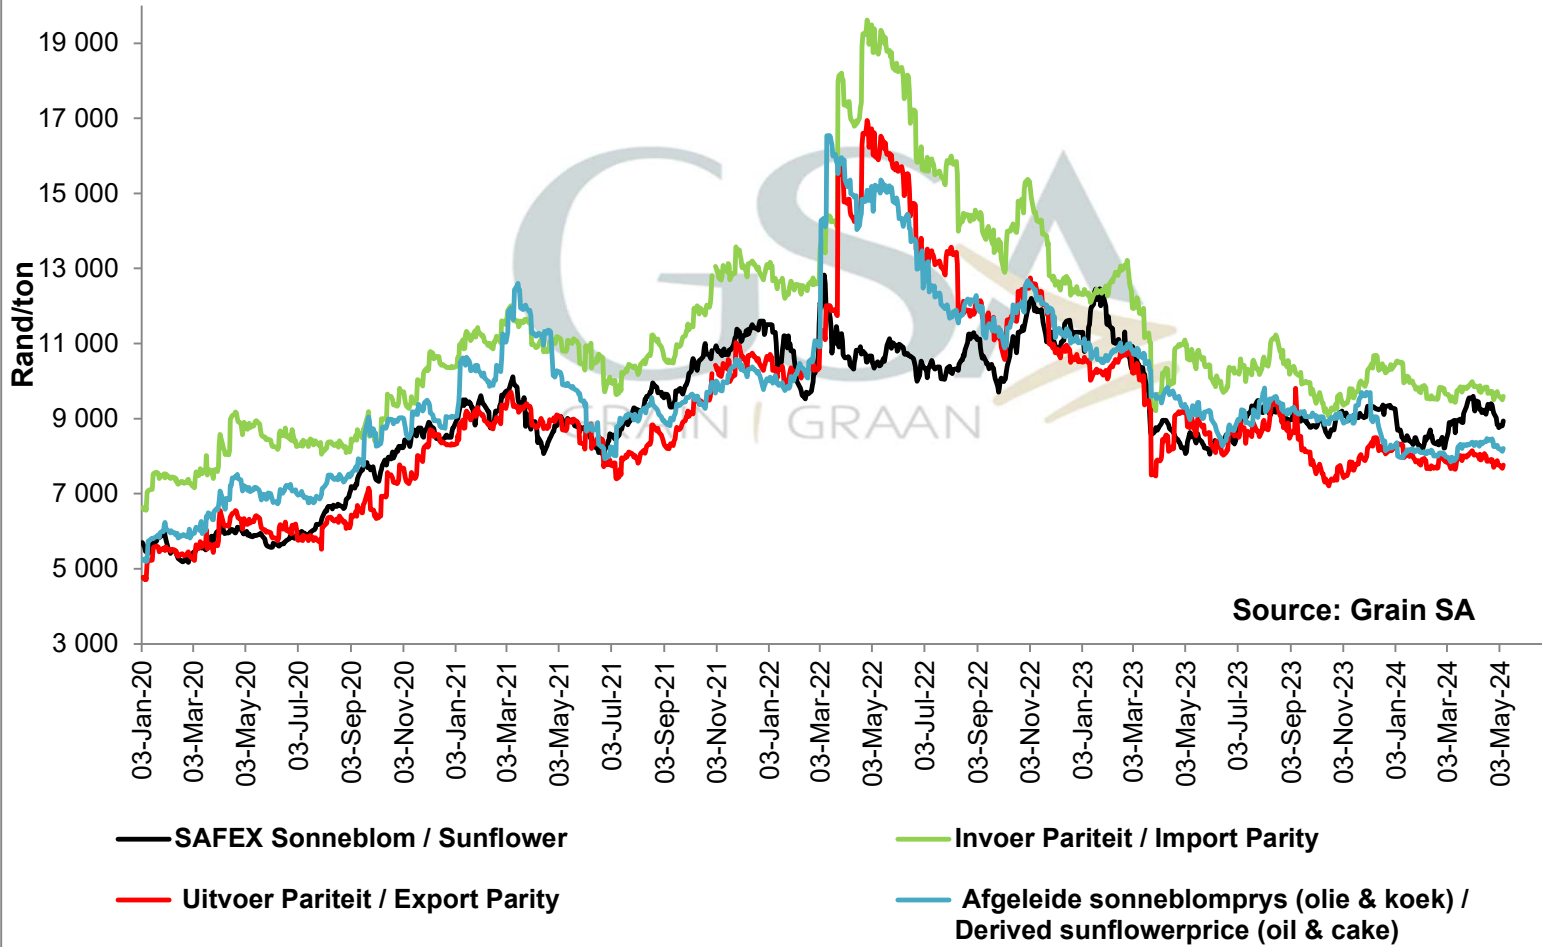

**PRICES OF EU SUNFLOWER SEED DELIVERED IN RANDFONTEIN
 PRYSE VAN EU SONNEBLMSAAD GELEWER IN RANDFONTEIN**

PRICES OF EU SUNFLOWER SEED DELIVERED IN RANDFONTEIN PRYSE VAN EU SONNEBLMSAAD GELEWER IN RANDFONTEIN