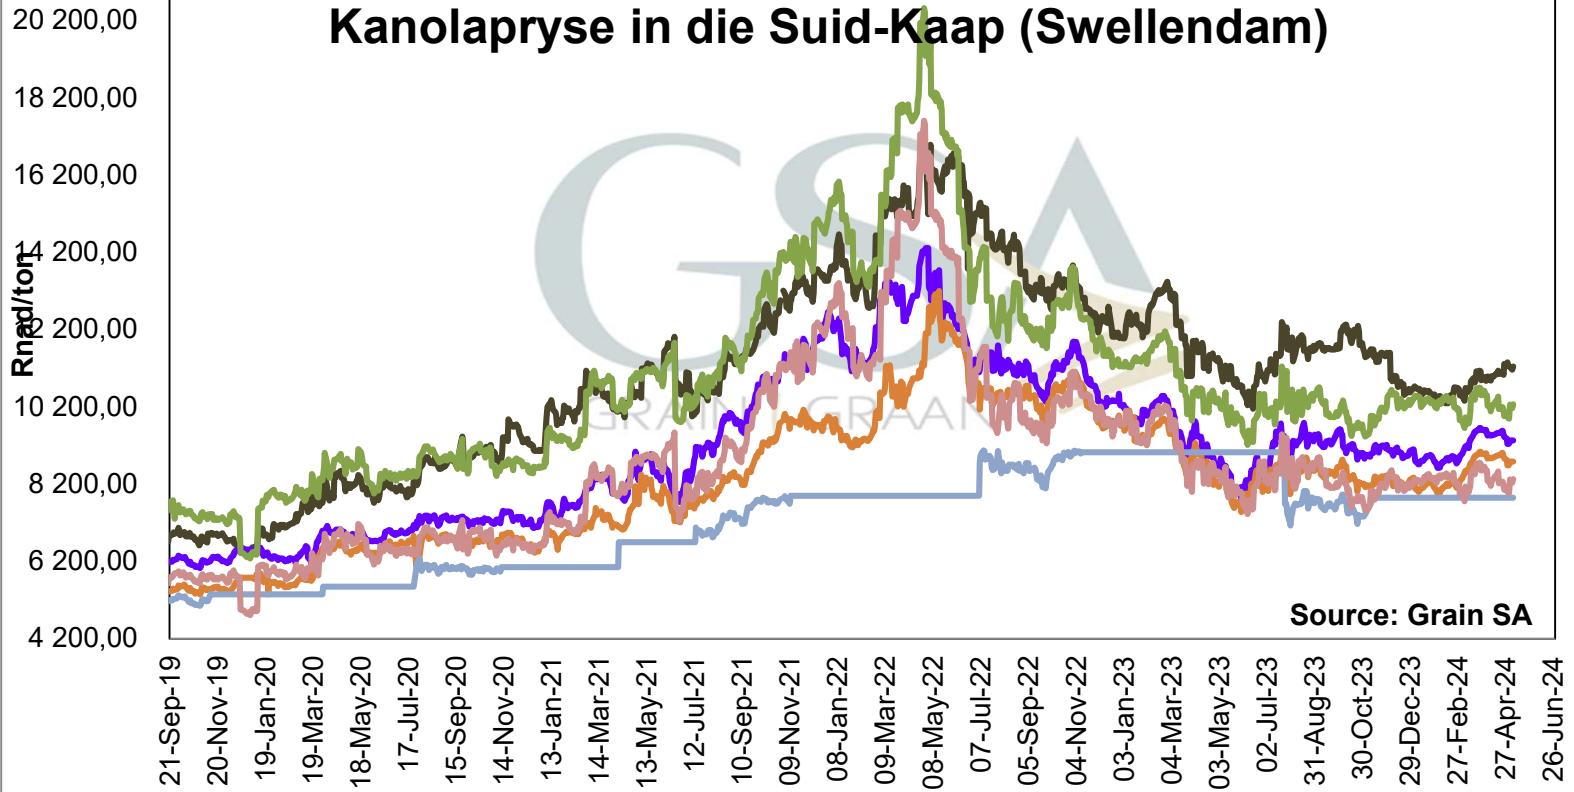

PRICES OF WHOLE SOYBEANS DELIVERED IN RANDFONTEIN PRYSE VAN HEEL SOJABONE GELEWER IN RANDFONTEIN

**PRICES OF SOYBEAN SEED DELIVERED IN RANDFONTEIN
 PRYSE VAN SOJABOONSAAD GELEWER IN RANDFONTEIN**

**PRICES OF ARGENTINIAN SOYBEAN SEED DELIVERED IN RANDFONTEIN
 PRYSE VAN ARGENTYNSE SOJABOON SAAD GELEWER IN RANDFONTEIN**

**PRICES OF BRAZILIAN SOYBEAN DELIVERED IN RANDFONTEIN
 PRYSE VAN BRASILIAANSE SOJABONE GELEWER IN RANDFONTEIN**

**PRICES OF DERIVED SOYBEAN DELIVERED IN RANDFONTEIN
 PRYSE VAN AFGELEIDE SOJABONE GELEWER IN RANDFONTEIN**

PRICES OF SOYBEAN CRUSHING MARGIN PRYSE VAN SOJABOON PERSMARGE

Prices of Canola in the South Cape (Swellendam)

Kanolapryse in die Suid-Kaap (Swellendam)

Source: Grain SA

- GSA Derived Rapeseed Price - S/Cape (Milldoor)
- Canola Milldoor Price SOILL
- SOIL Final Producer Price SOILL
- SOIL Minimum Producer Price SOILL