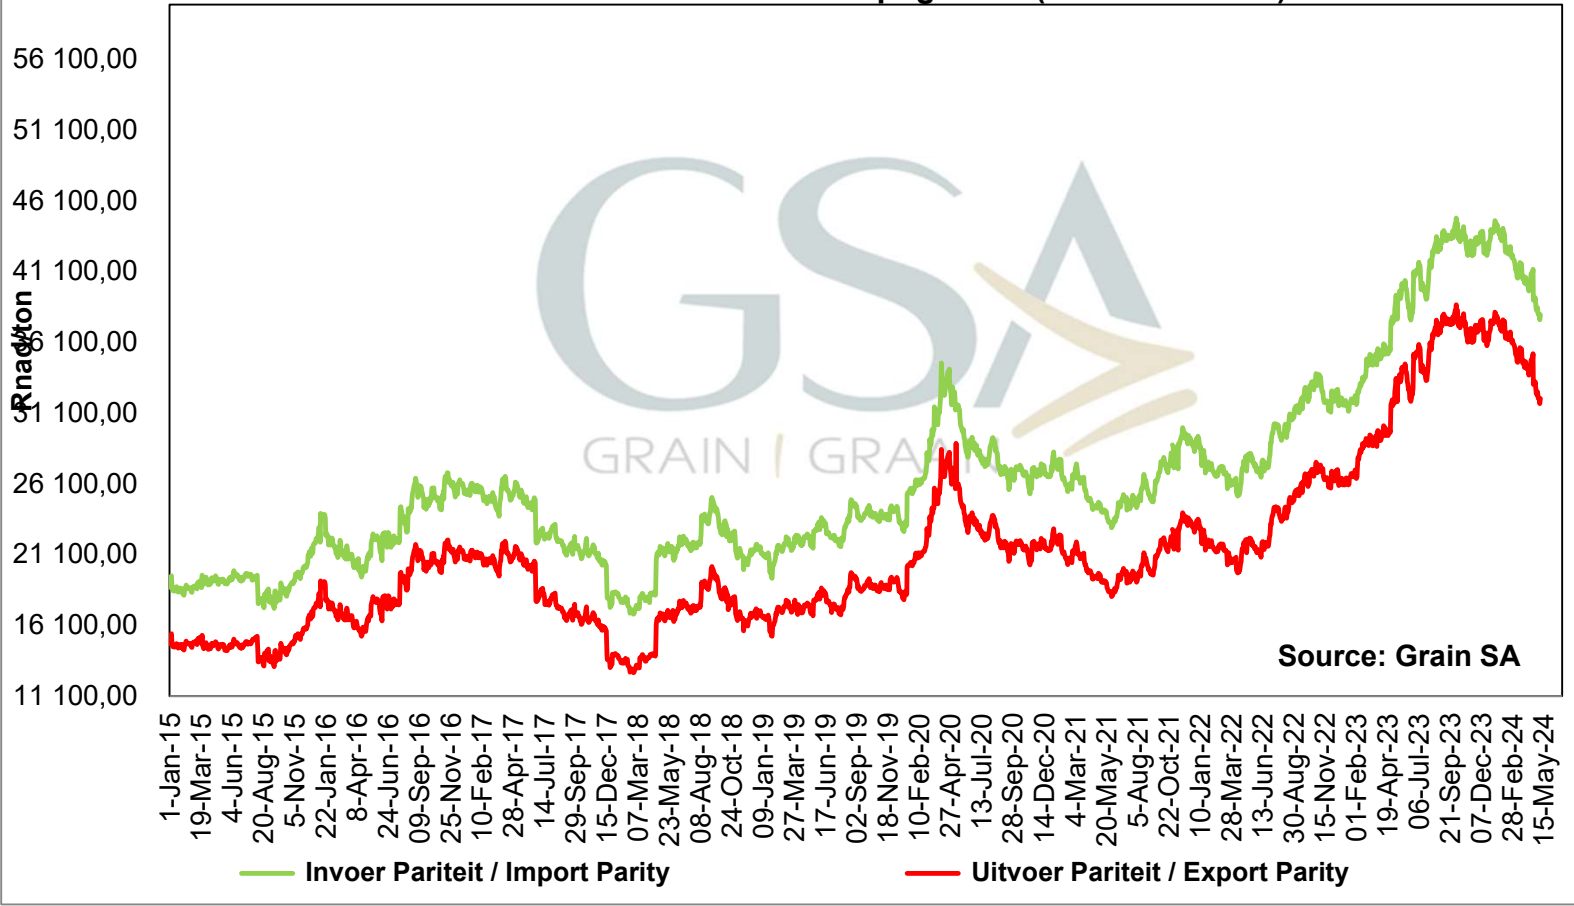

**PRICES OF PROCESSED AND GRADED USA CHOICE GRADE GROUNDNUTS
(40/50) (RANDFONTEIN)**
**PRYSE VAN UITGEDOP EN GESORTEERDE VSA KEURGRAAD GRONDBONE
MET 'N PITGROOTTE VAN 40/50 pitgrootte (RANDFONTEIN)**