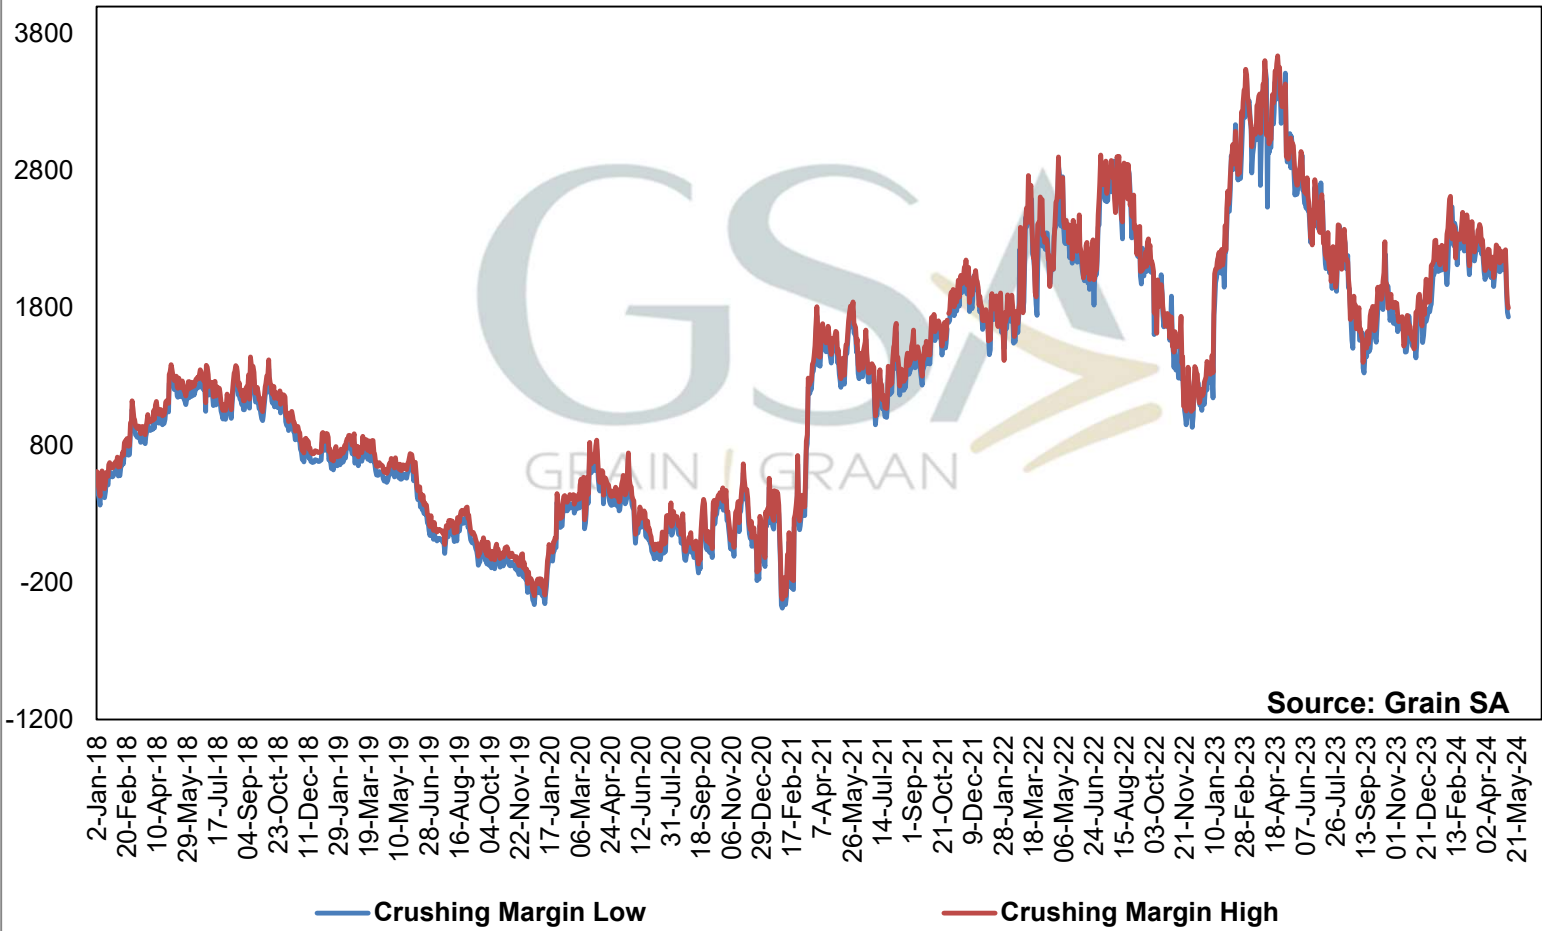

PRICES OF SOYBEAN CRUSHING MARGIN PRYSE VAN SOJABOON PERSMARGE