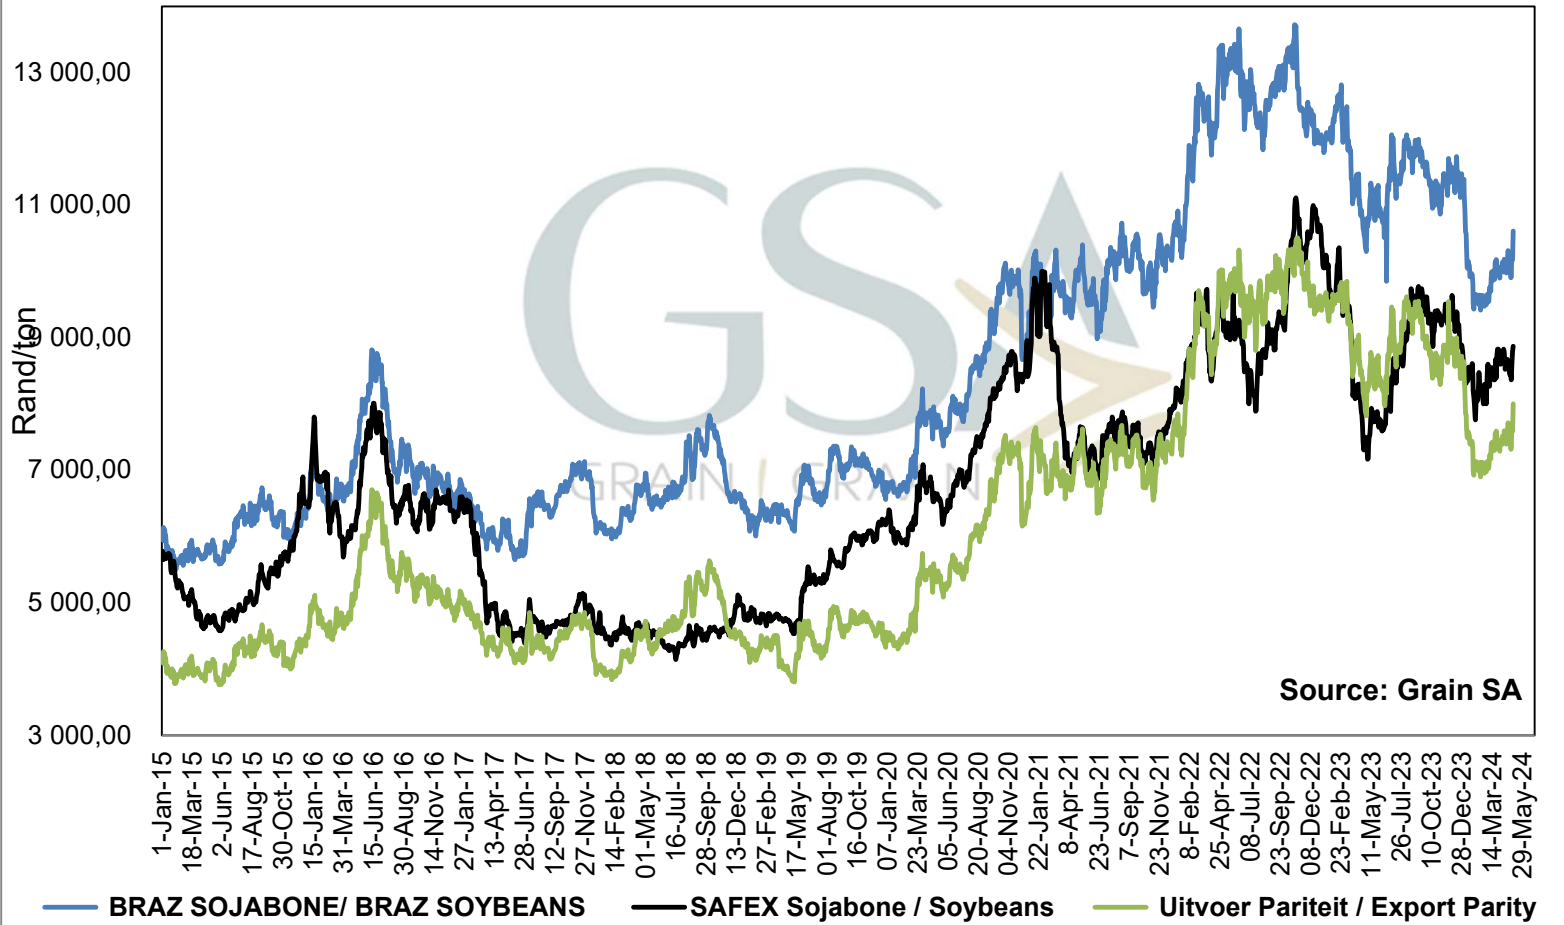

PRICES OF WHOLE SOYBEANS DELIVERED IN RANDFONTEIN PRYSE VAN HEEL SOJABONE GELEWER IN RANDFONTEIN

**PRICES OF SOYBEAN SEED DELIVERED IN RANDFONTEIN
 PRYSE VAN SOJABOONSAAD GELEWER IN RANDFONTEIN**

**PRICES OF ARGENTINIAN SOYBEAN SEED DELIVERED IN RANDFONTEIN
 PRYSE VAN ARGENTYNSE SOJABOON SAAD GELEWER IN RANDFONTEIN**

**PRICES OF BRAZILIAN SOYBEAN DELIVERED IN RANDFONTEIN
 PRYSE VAN BRASILIAANSE SOJABONE GELEWER IN RANDFONTEIN**

**PRICES OF DERIVED SOYBEAN DELIVERED IN RANDFONTEIN
 PRYSE VAN AFGELEIDE SOJABONE GELEWER IN RANDFONTEIN**