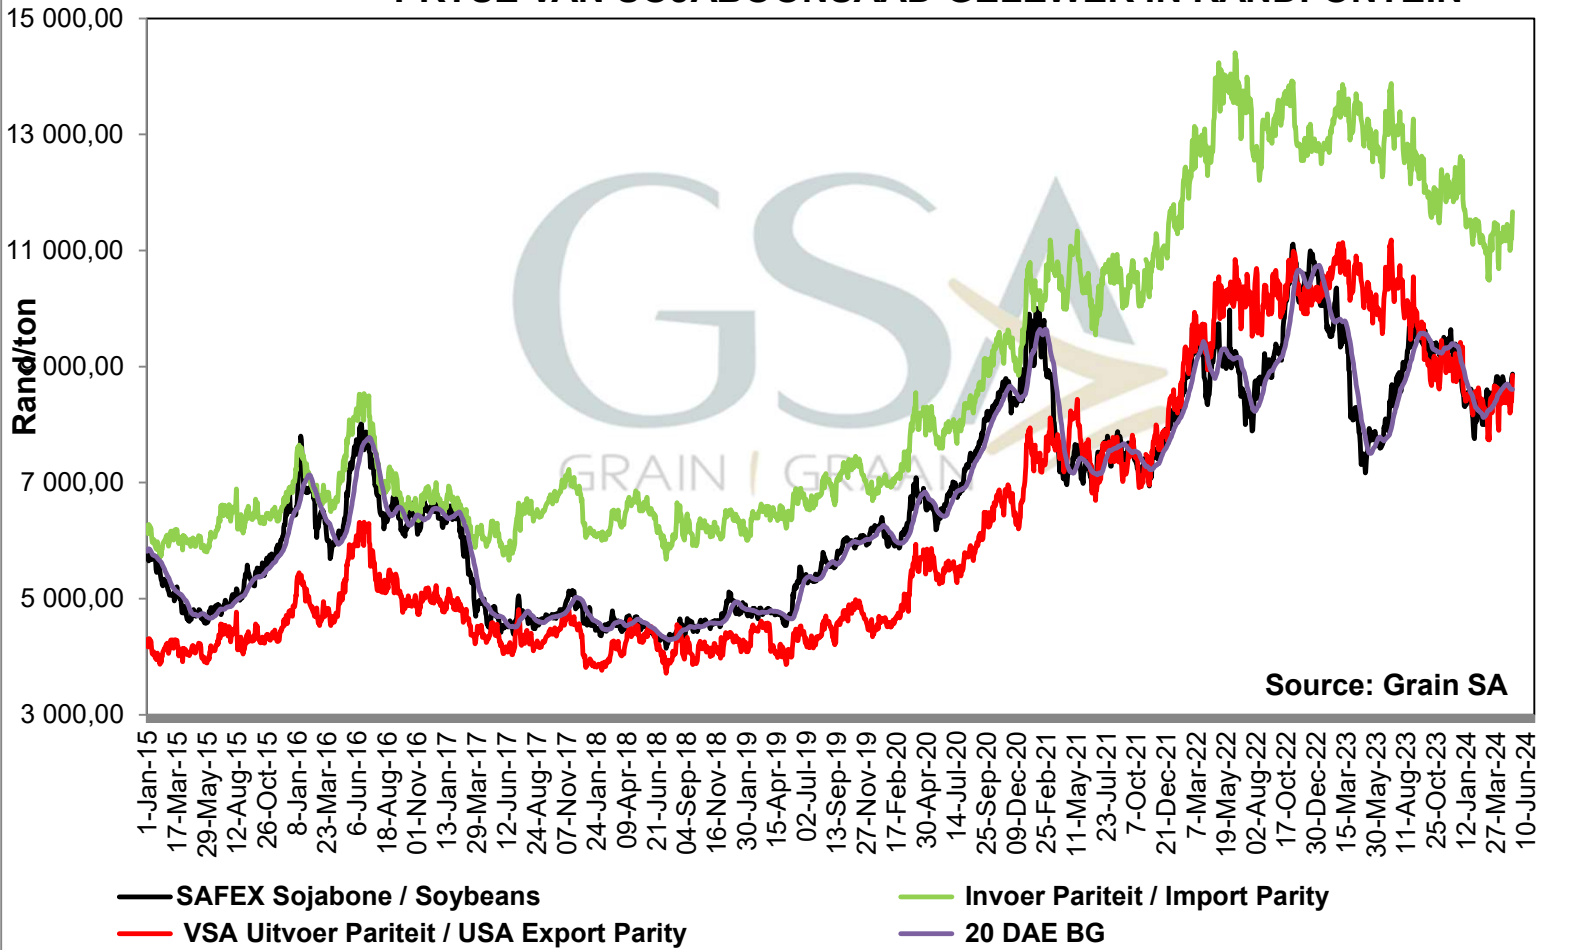

**PRICES OF EU SUNFLOWER SEED DELIVERED IN RANDFONTEIN
 PRYSE VAN EU SONNEBLMSAAD GELEWER IN RANDFONTEIN**

PRICES OF EU SUNFLOWER SEED DELIVERED IN RANDFONTEIN PRYSE VAN EU SONNEBLMSAAD GELEWER IN RANDFONTEIN

PRICES OF WHOLE SOYBEANS DELIVERED IN RANDFONTEIN PRYSE VAN HEEL SOJABONE GELEWER IN RANDFONTEIN

**PRICES OF SOYBEAN SEED DELIVERED IN RANDFONTEIN
 PRYSE VAN SOJABOONSAAD GELEWER IN RANDFONTEIN**

**PRICES OF ARGENTINIAN SOYBEAN SEED DELIVERED IN RANDFONTEIN
 PRYSE VAN ARGENTYNSE SOJABOON SAAD GELEWER IN RANDFONTEIN**