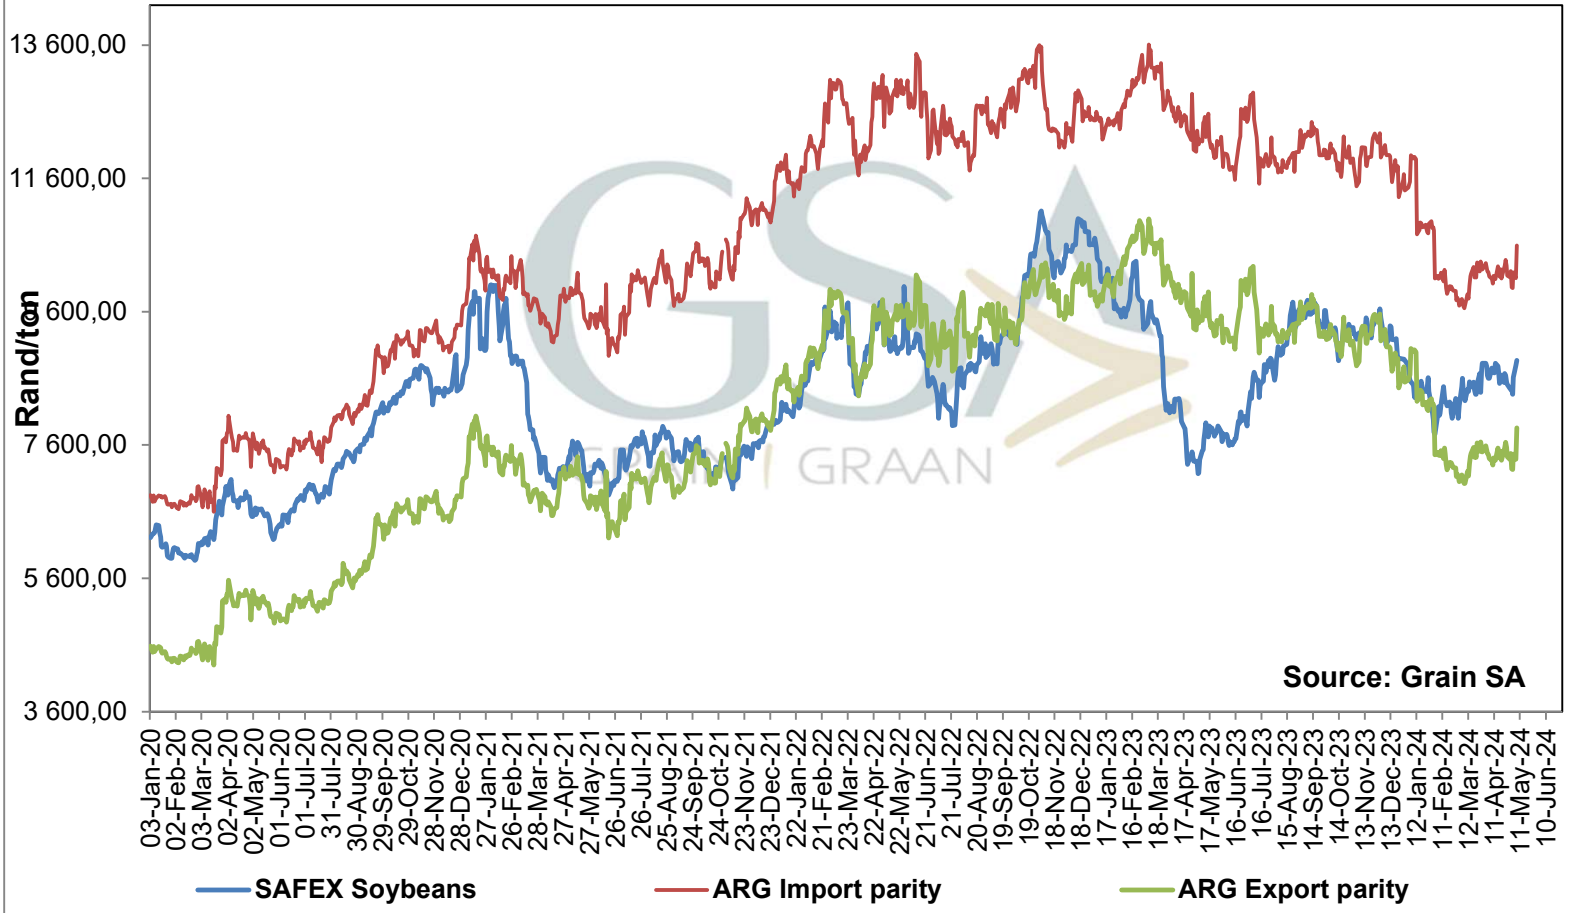

**PRICES OF ARGENTINIAN SOYBEAN SEED DELIVERED IN RANDFONTEIN
PRYSE VAN ARGENTYNSE SOJABOON SAAD GELEWER IN RANDFONTEIN**