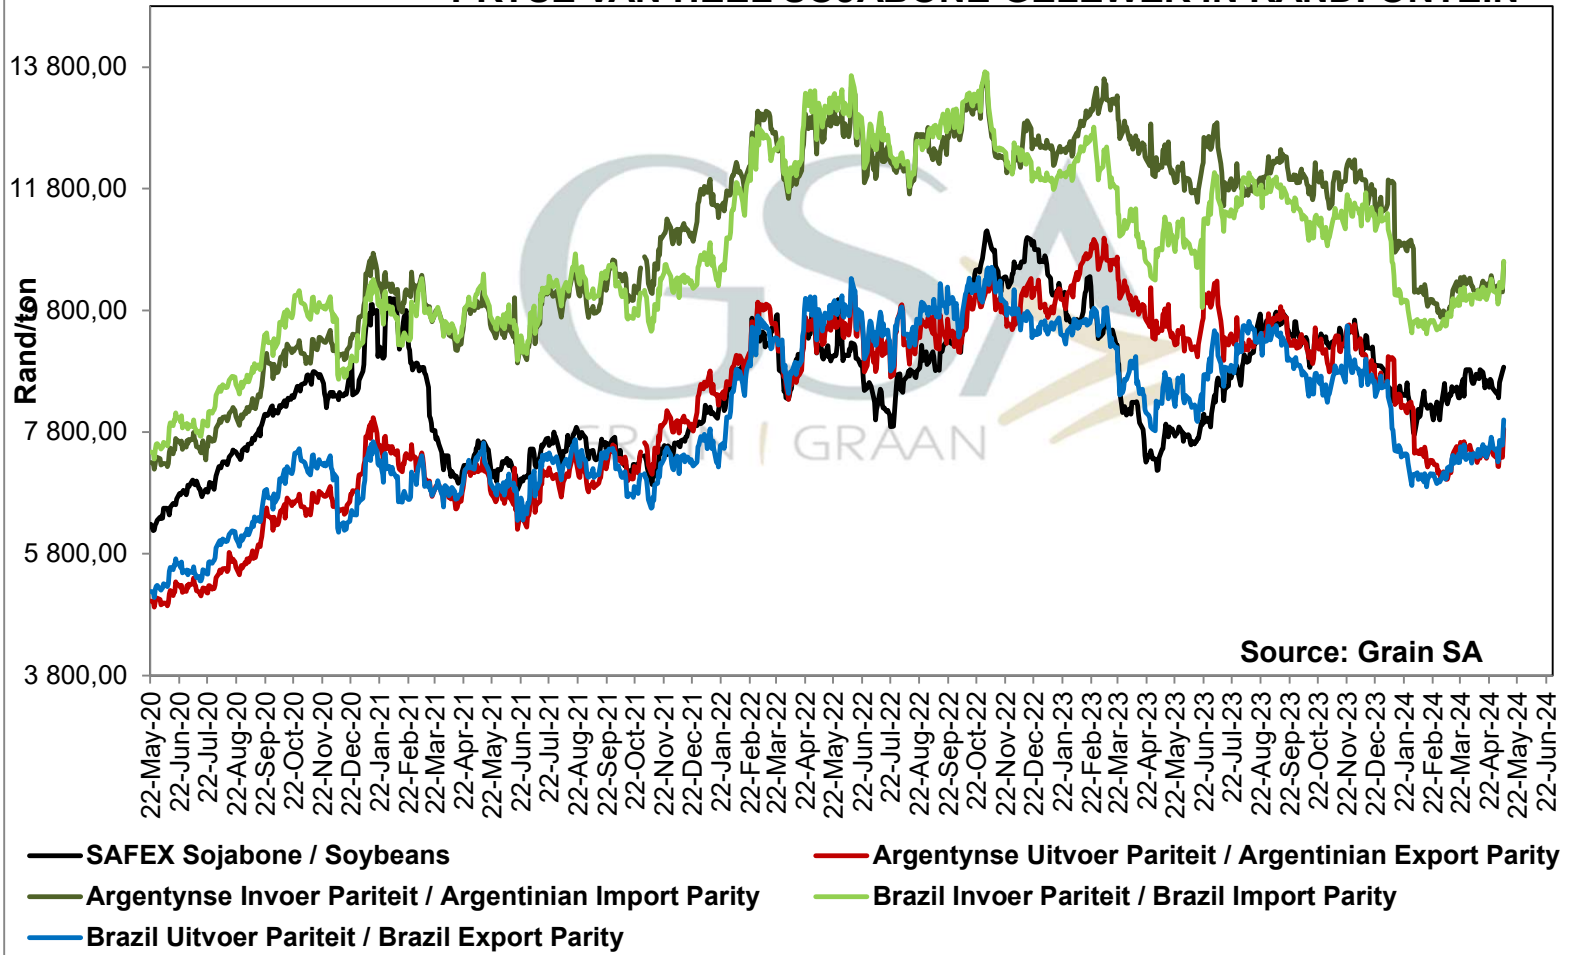

PRICES OF WHOLE SOYBEANS DELIVERED IN RANDFONTEIN PRYSE VAN HEEL SOJABONE GELEWER IN RANDFONTEIN