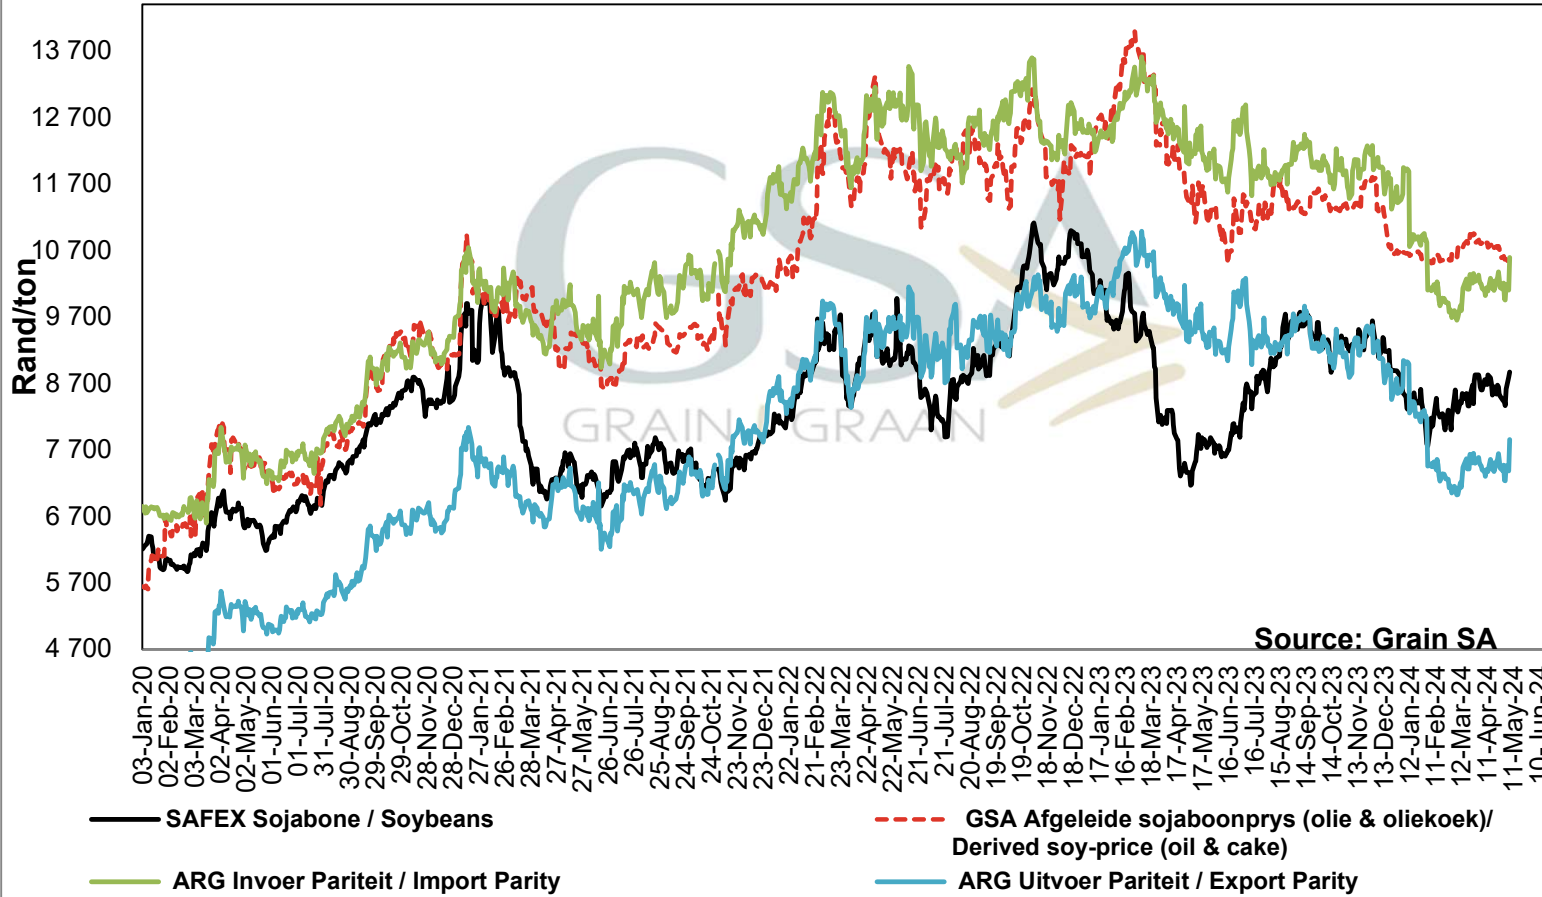

PRICES OF WHOLE SOYBEANS DELIVERED IN RANDFONTEIN PRYSE VAN HEEL SOJABONE GELEWER IN RANDFONTEIN

**PRICES OF SOYBEAN SEED DELIVERED IN RANDFONTEIN
 PRYSE VAN SOJABOONSAAD GELEWER IN RANDFONTEIN**

**PRICES OF ARGENTINIAN SOYBEAN SEED DELIVERED IN RANDFONTEIN
 PRYSE VAN ARGENTYNSE SOJABOON SAAD GELEWER IN RANDFONTEIN**

**PRICES OF BRAZILIAN SOYBEAN DELIVERED IN RANDFONTEIN
 PRYSE VAN BRASILIAANSE SOJABONE GELEWER IN RANDFONTEIN**

**PRICES OF DERIVED SOYBEAN DELIVERED IN RANDFONTEIN
 PRYSE VAN AFGELEIDE SOJABONE GELEWER IN RANDFONTEIN**