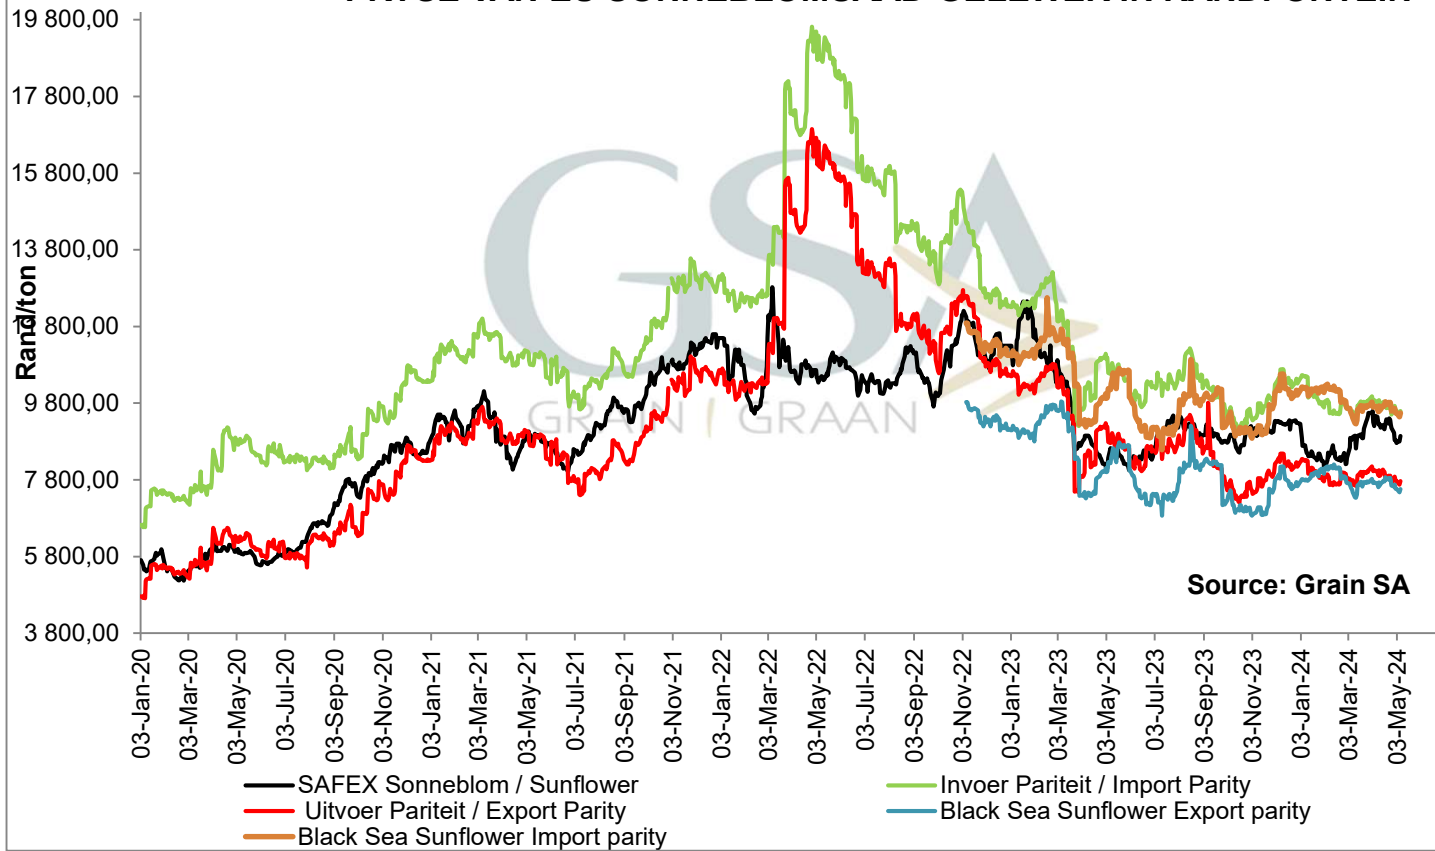

**PRICES OF EU SUNFLOWER SEED DELIVERED IN RANDFONTEIN
 PRYSE VAN EU SONNEBLMSAAD GELEWER IN RANDFONTEIN**

PRICES OF EU SUNFLOWER SEED DELIVERED IN RANDFONTEIN PRYSE VAN EU SONNEBLMSAAD GELEWER IN RANDFONTEIN