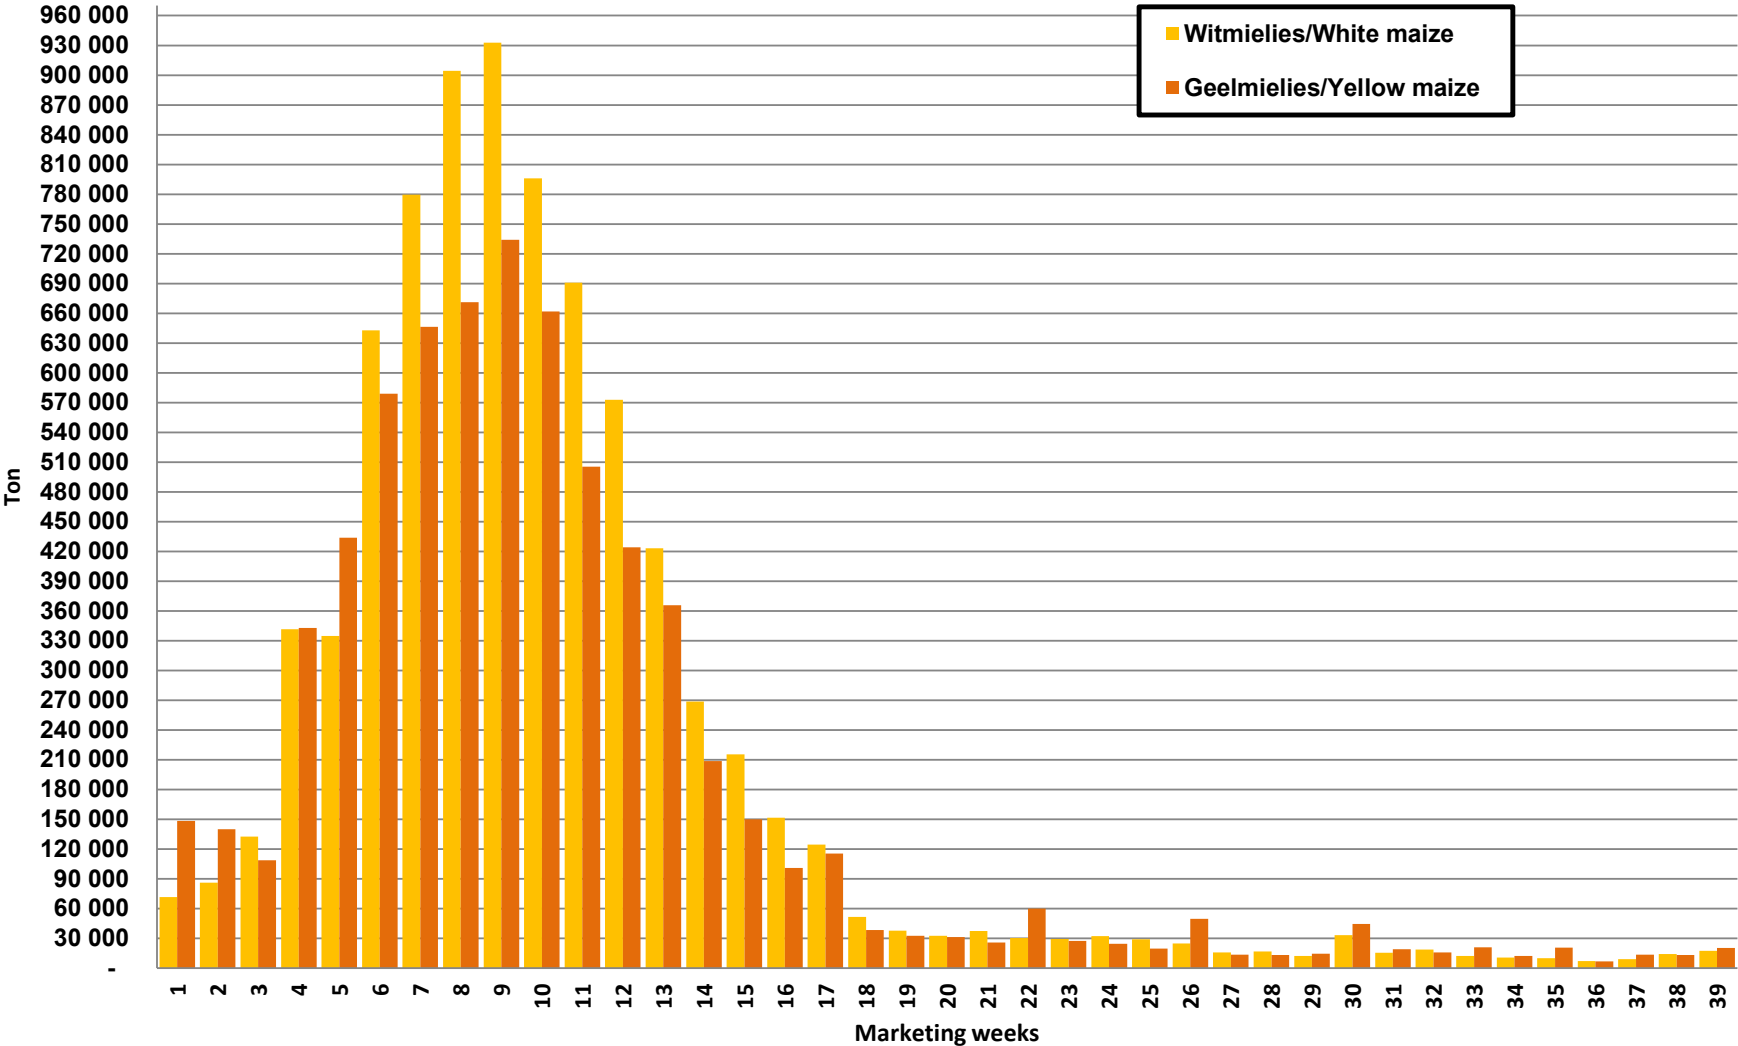

White Maize: Weekly producer deliveries

Yellow Maize: Weekly producer deliveries

Weeklikse mielielewerings (Bemarkingsjaar: Mei 2023 tot April 2024)

Weekly total maize deliveries (Marketing year: May 2023 to April 2024)

Weeklikse kumulatiewe mielielewerings (Bemarkingsjaar: Mei tot April)

Total YTD WM deliveries for the 2023/24 season vs previous season's

Total YTD YM deliveries for the 2023/24 season vs previous season's