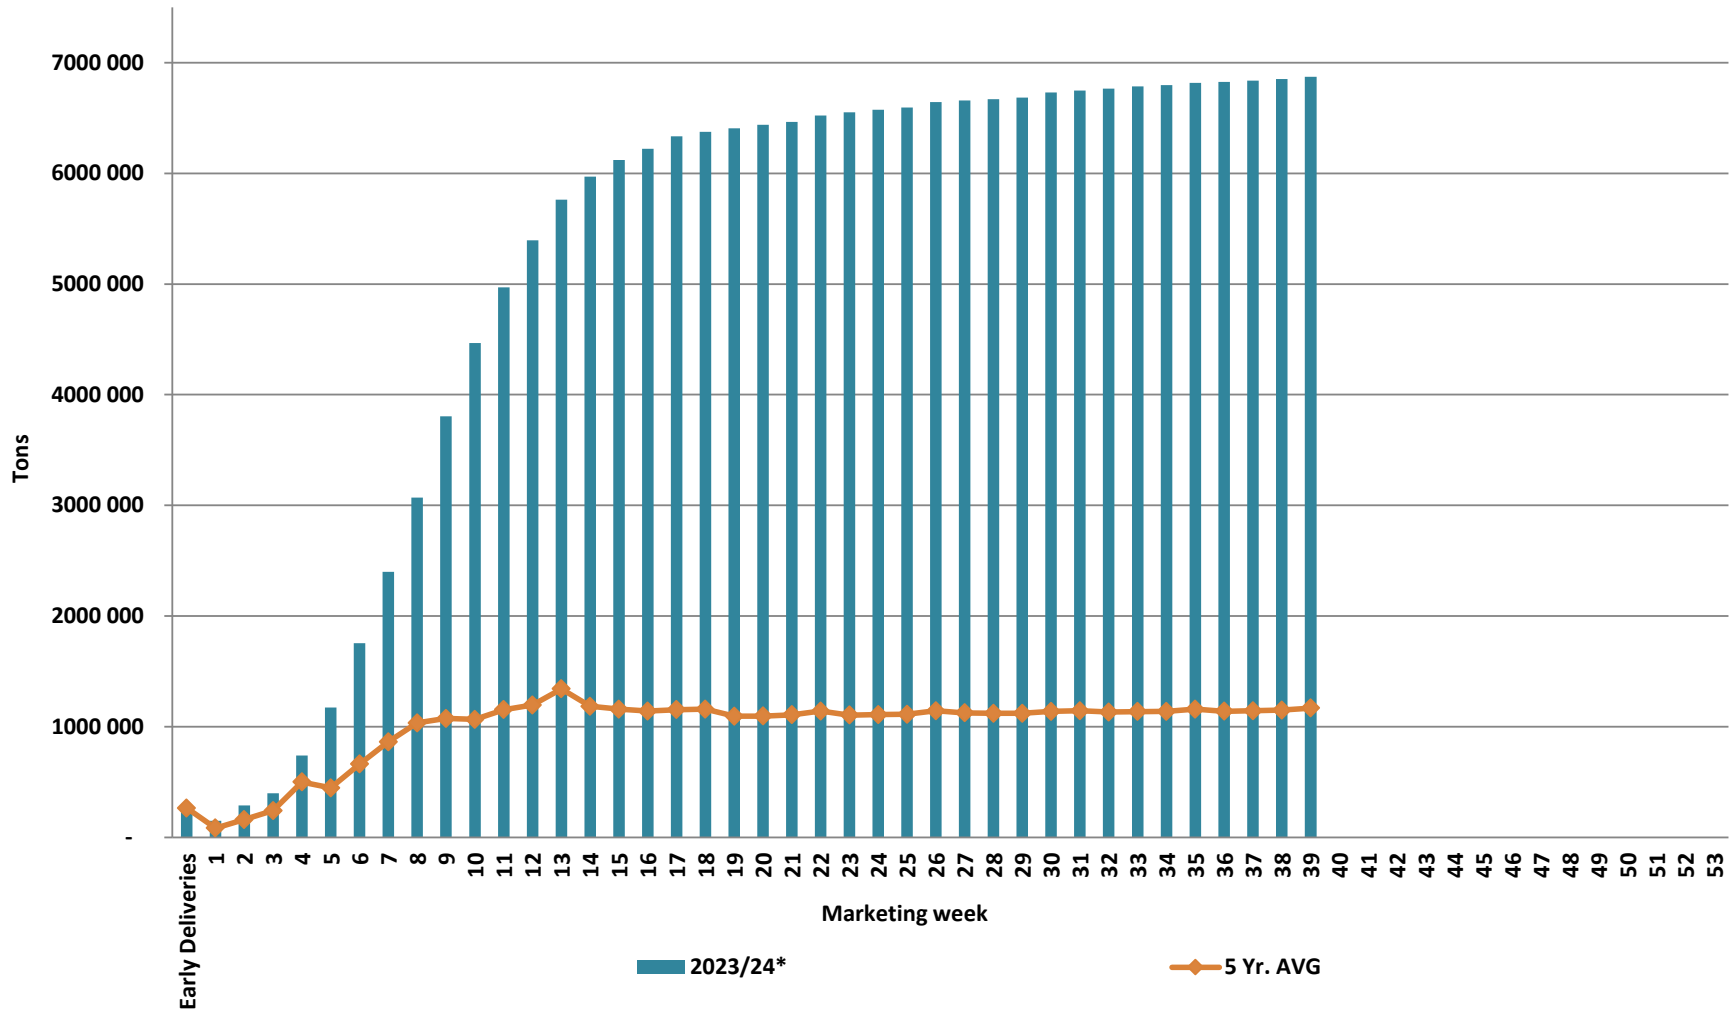

White Maize: Weekly producer deliveries

Yellow Maize: Weekly producer deliveries

Weeklikse mielielewerings (Bemarkingsjaar: Mei 2023 tot April 2024)

Weekly total maize deliveries (Marketing year: May 2023 to April 2024)

Weeklikse kumulatiewe mielielewerings (Bemarkingsjaar: Mei tot April)

Total YTD WM deliveries for the 2023/24 season vs previous season's

Total YTD YM deliveries for the 2023/24 season vs previous season's