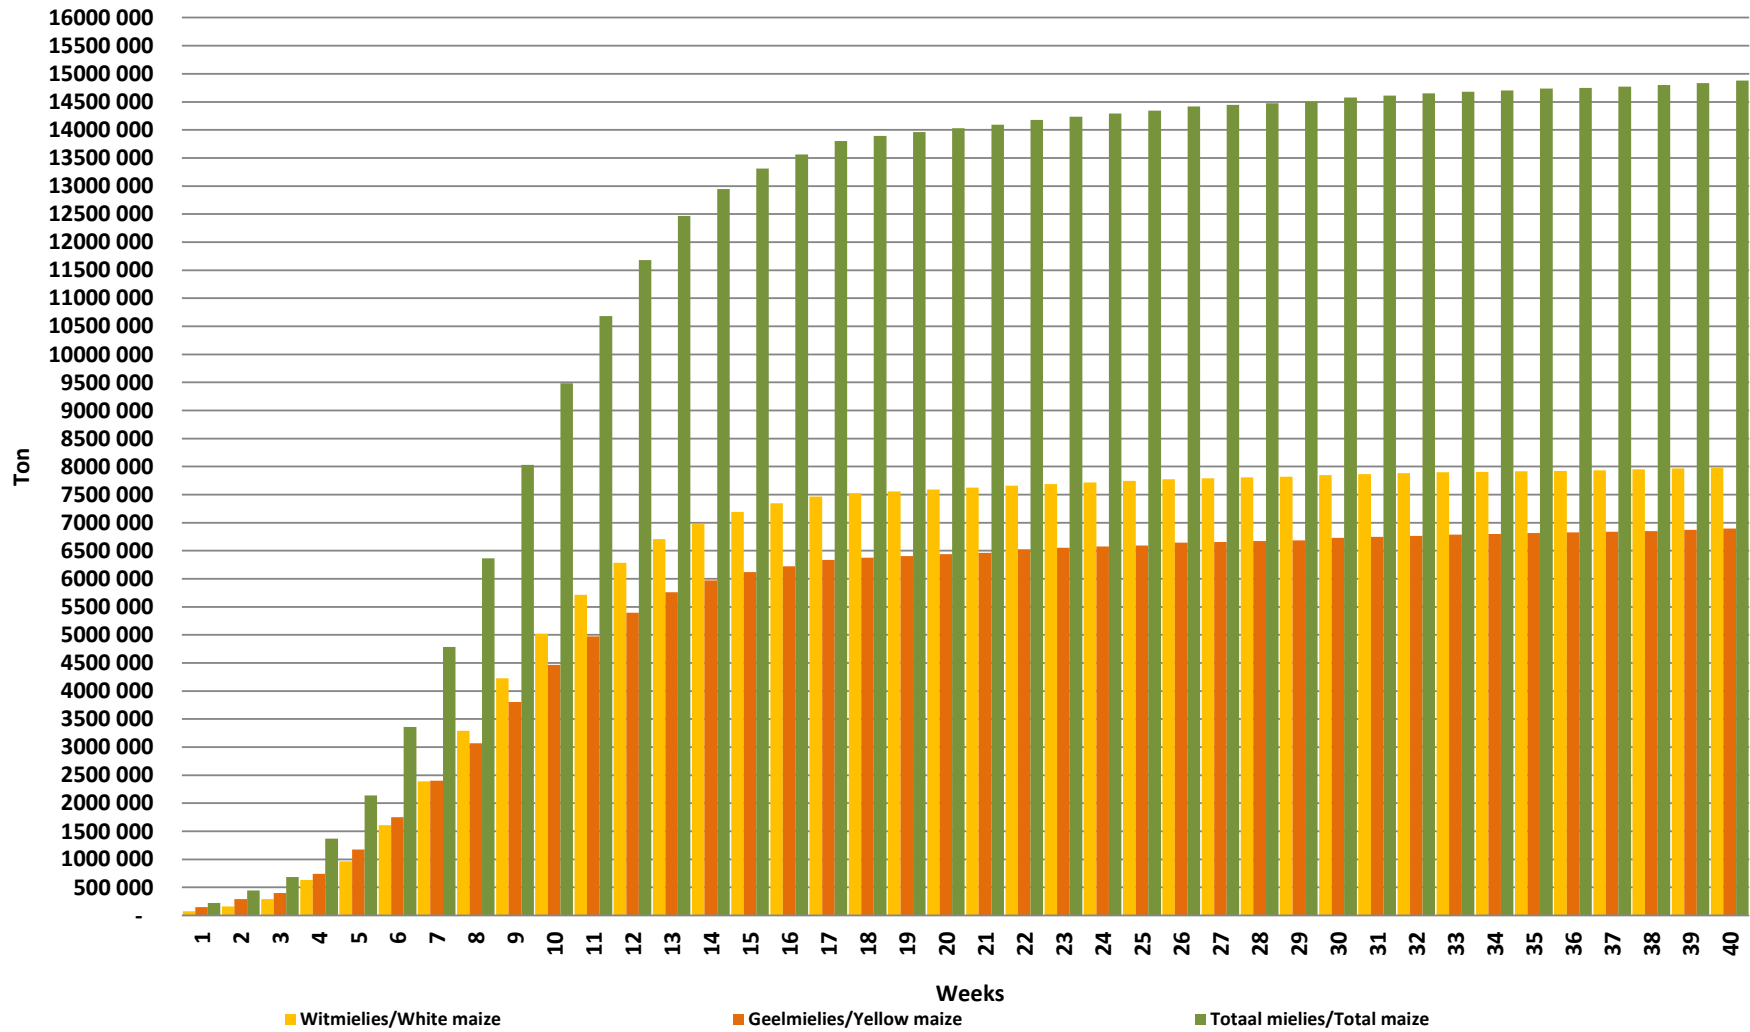

White Maize: Weekly producer deliveries

Yellow Maize: Weekly producer deliveries

Weeklikse mielielewerings (Bemarkingsjaar: Mei 2023 tot April 2024)

Weekly total maize deliveries (Marketing year: May 2023 to April 2024)

Weeklikse kumulatiewe mielielewerings (Bemarkingsjaar: Mei tot April)

Total YTD WM deliveries for the 2023/24 season vs previous season's

Total YTD YM deliveries for the 2023/24 season vs previous season's

Total YTD Maize deliveries for the 2023/24 season vs previous season's