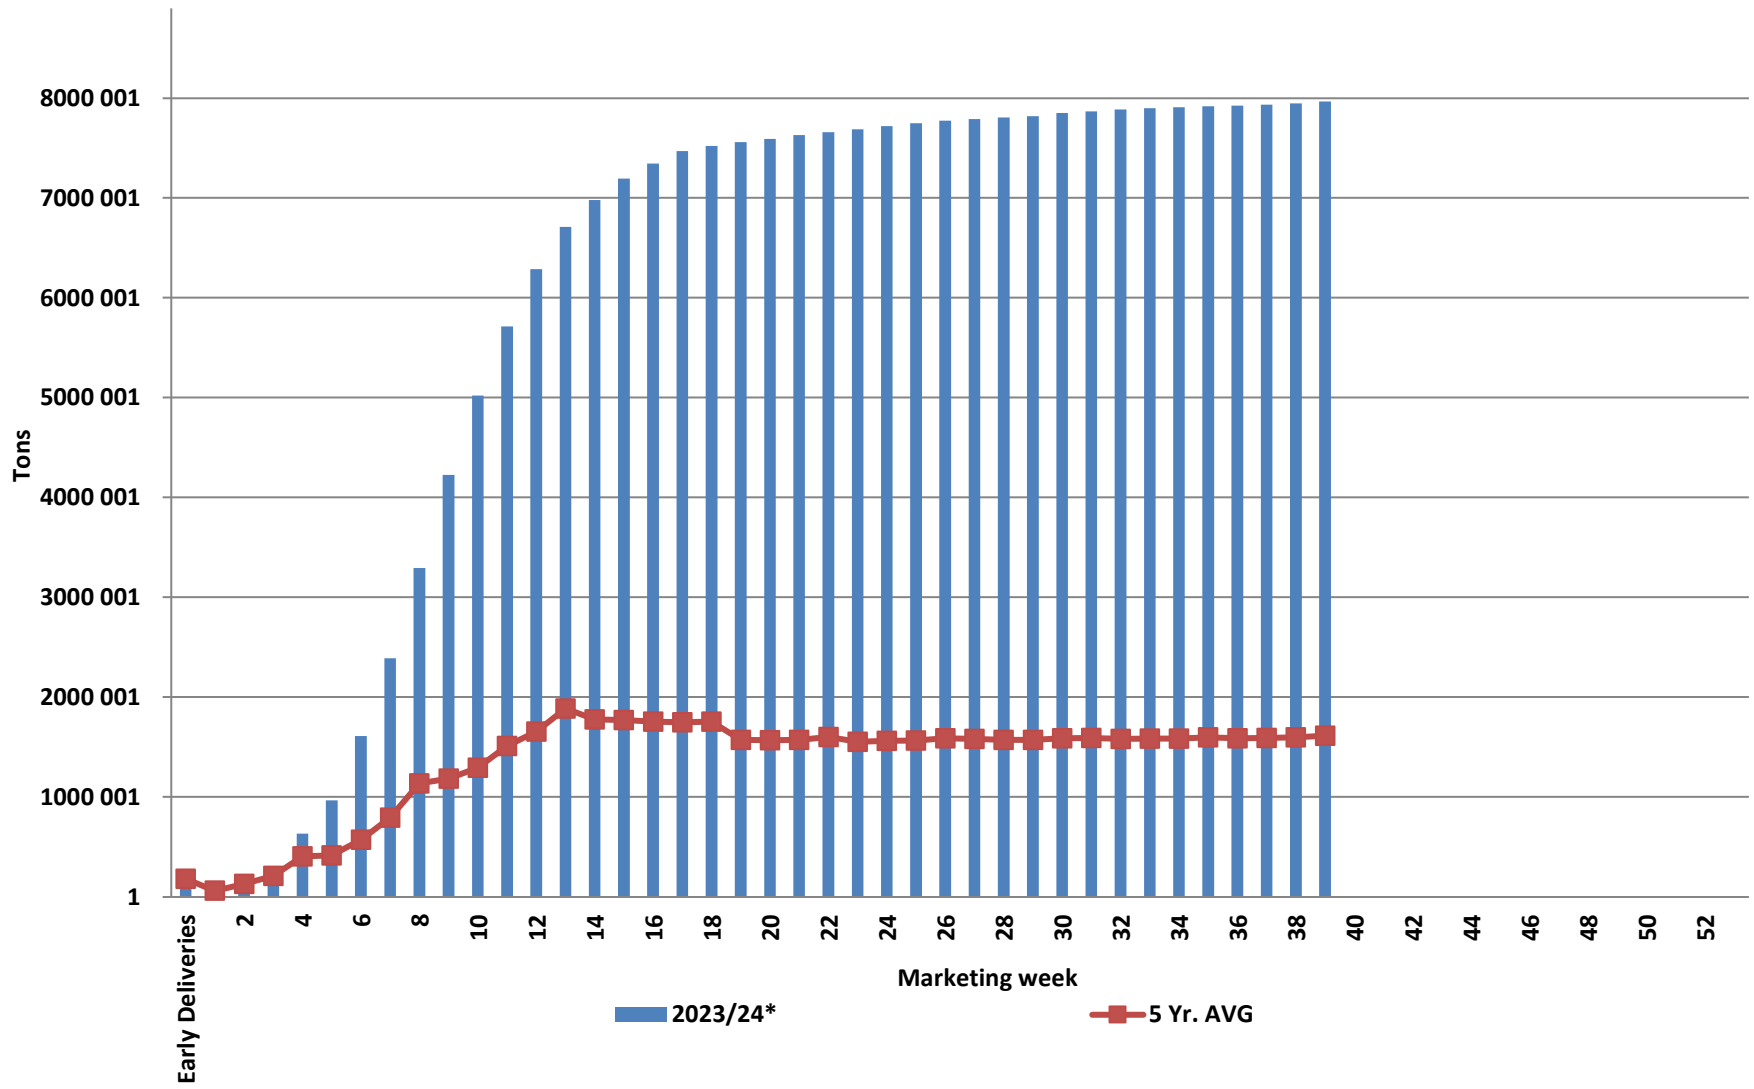

White Maize: Weekly producer deliveries

Yellow Maize: Weekly producer deliveries

Weeklikse mielielewerings (Bemarkingsjaar: Mei 2023 tot April 2024)

Weekly total maize deliveries (Marketing year: May 2023 to April 2024)

Weeklikse kumulatiewe mielielewerings (Bemarkingsjaar: Mei tot April)

Total YTD WM deliveries for the 2023/24 season vs previous season's

Total YTD YM deliveries for the 2023/24 season vs previous season's