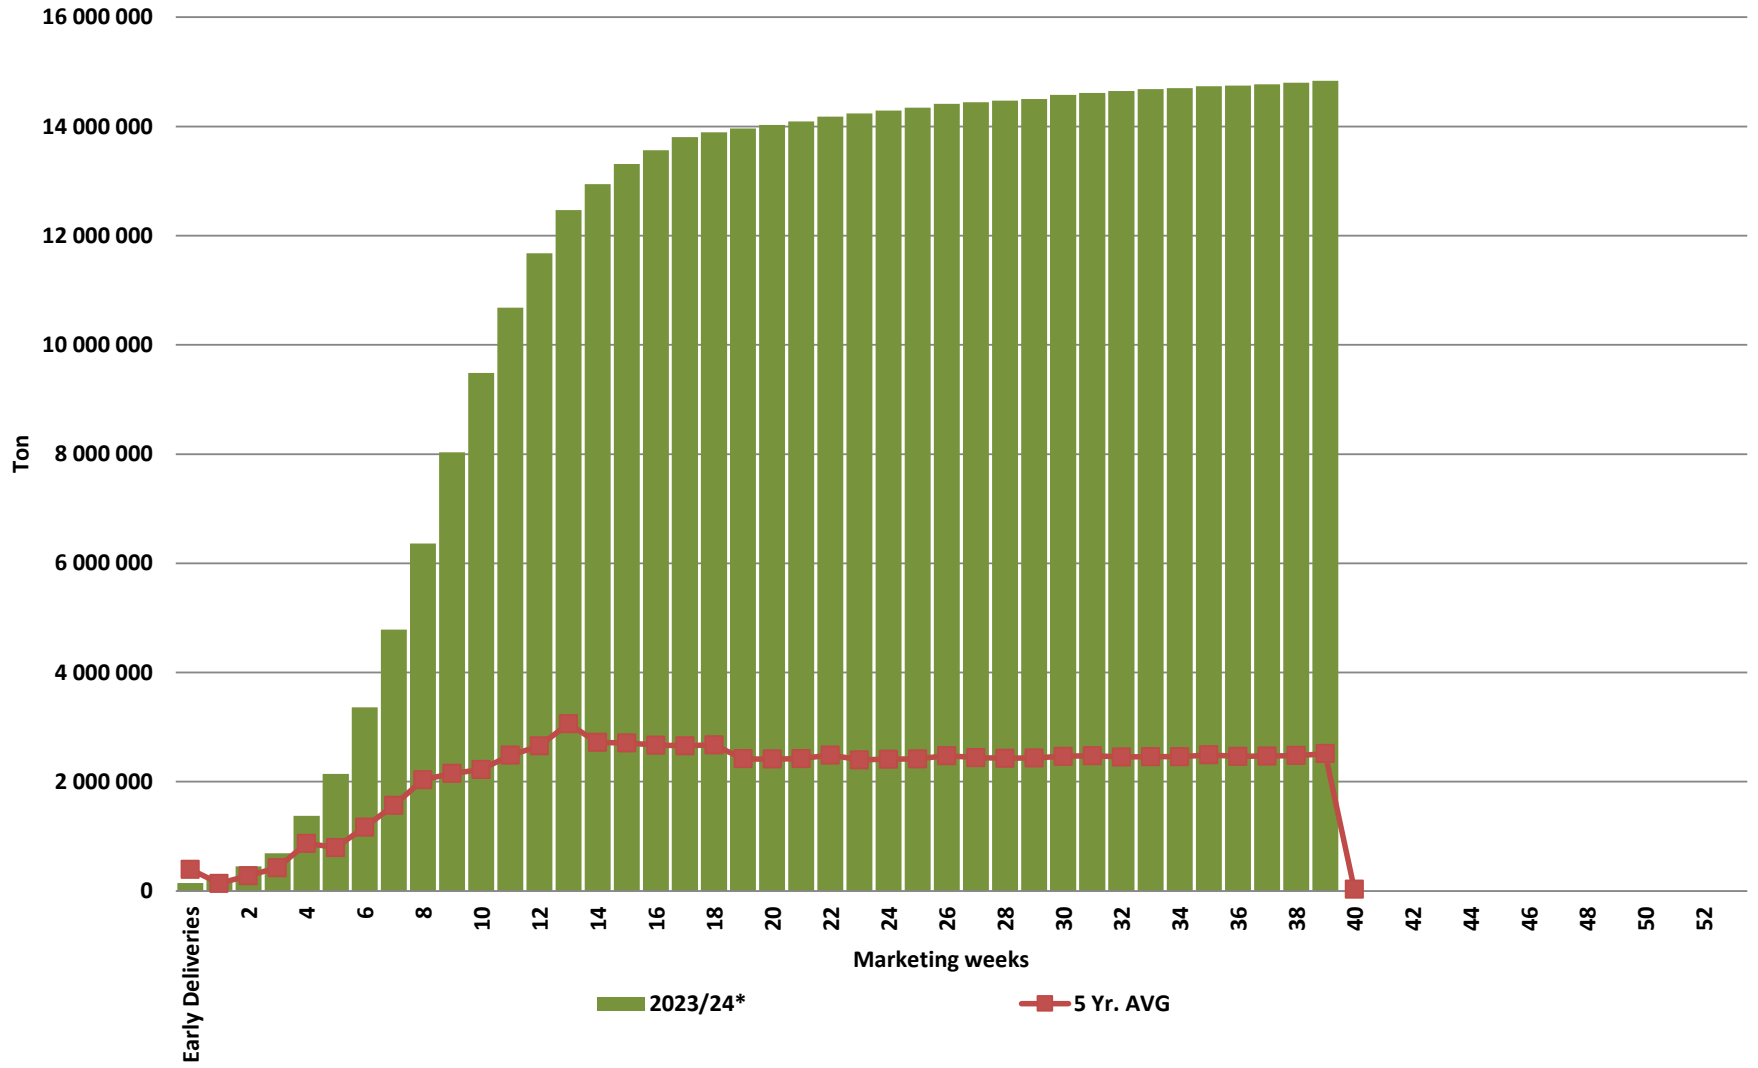

White Maize: Weekly producer deliveries

Yellow Maize: Weekly producer deliveries

Weeklikse mielielewerings (Bemarkingsjaar: Mei 2023 tot April 2024)

Weekly total maize deliveries (Marketing year: May 2023 to April 2024)

Weeklikse kumulatiewe mielielewerings (Bemarkingsjaar: Mei tot April)

Total YTD WM deliveries for the 2023/24 season vs previous season's

Total YTD YM deliveries for the 2023/24 season vs previous season's

Total YTD Maize deliveries for the 2023/24 season vs previous season's