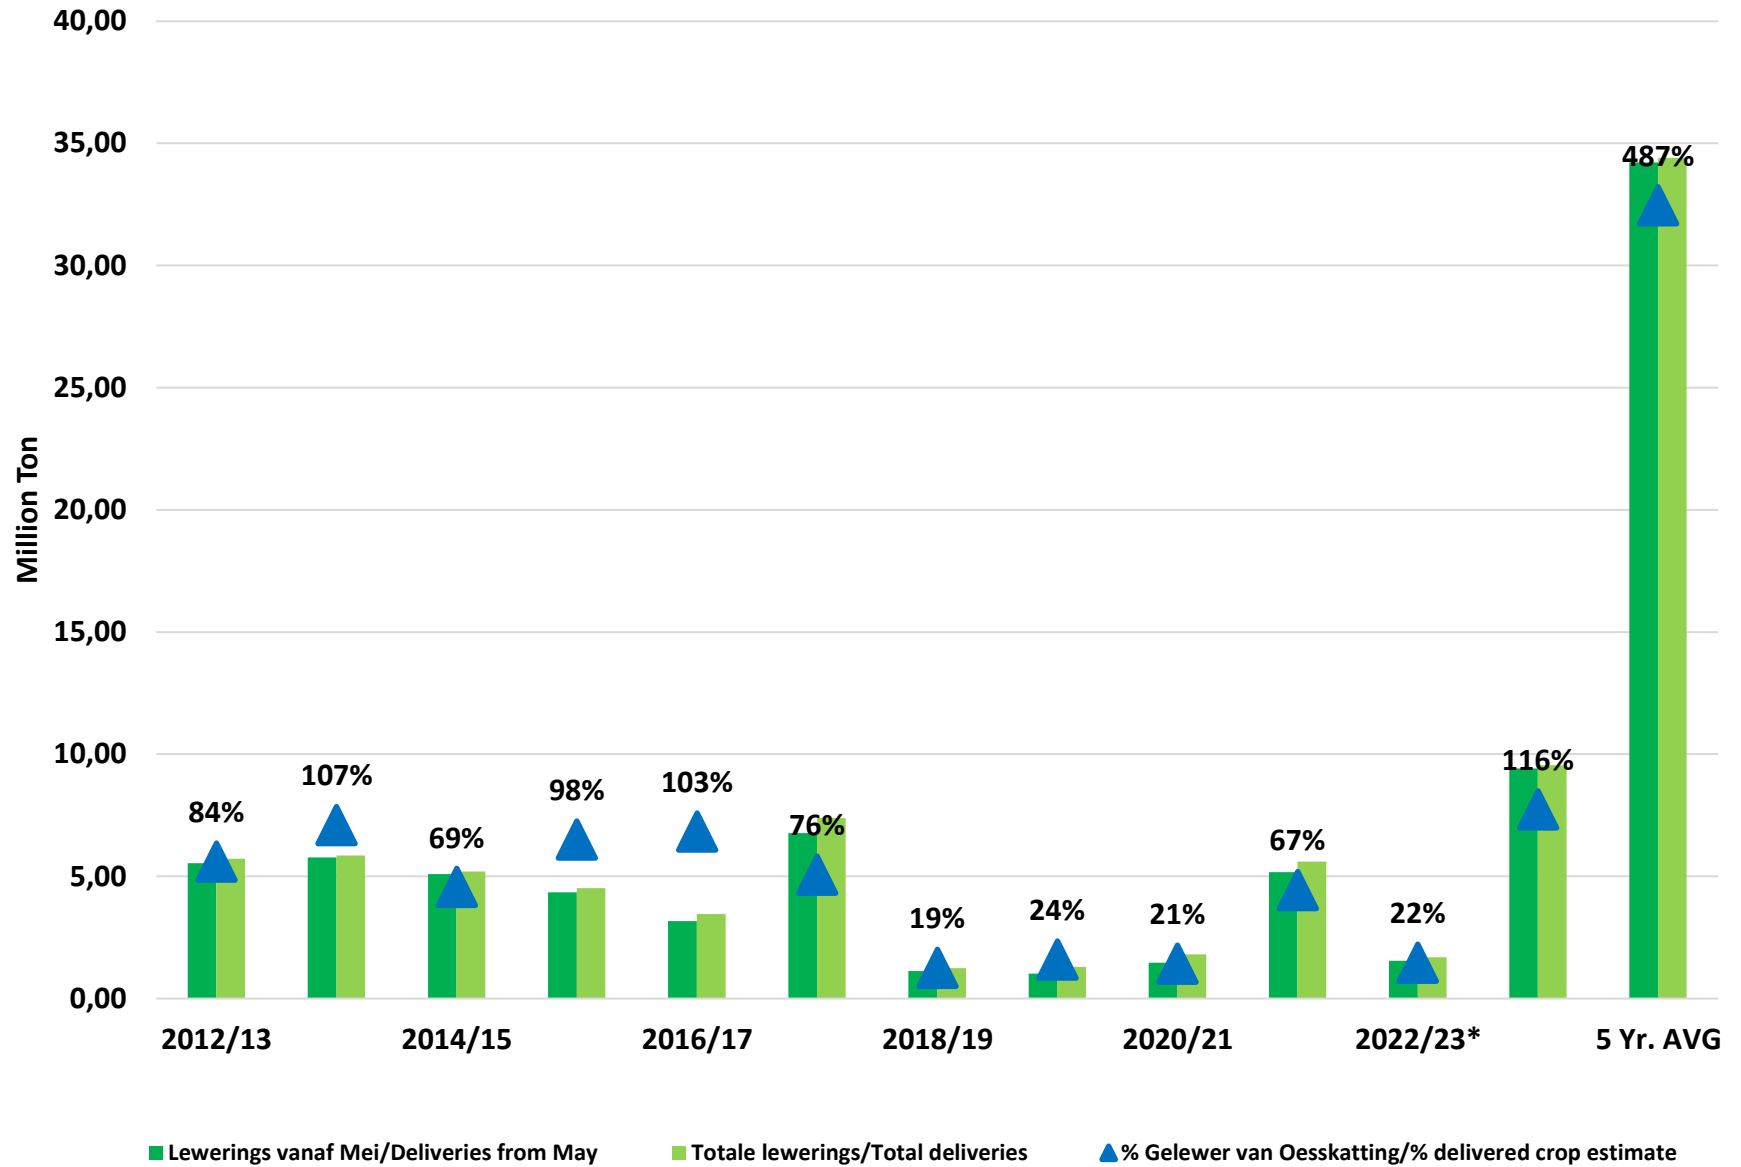

White Maize: Weekly producer deliveries

Yellow Maize: Weekly producer deliveries

Weeklikse mielielewerings (Bemarkingsjaar: Mei 2023 tot April 2024)

Weekly total maize deliveries (Marketing year: May 2023 to April 2024)

Weeklikse kumulatiewe mielielewerings (Bemarkingsjaar: Mei tot April)

Total YTD WM deliveries for the 2023/24 season vs previous season's

Total YTD YM deliveries for the 2023/24 season vs previous season's