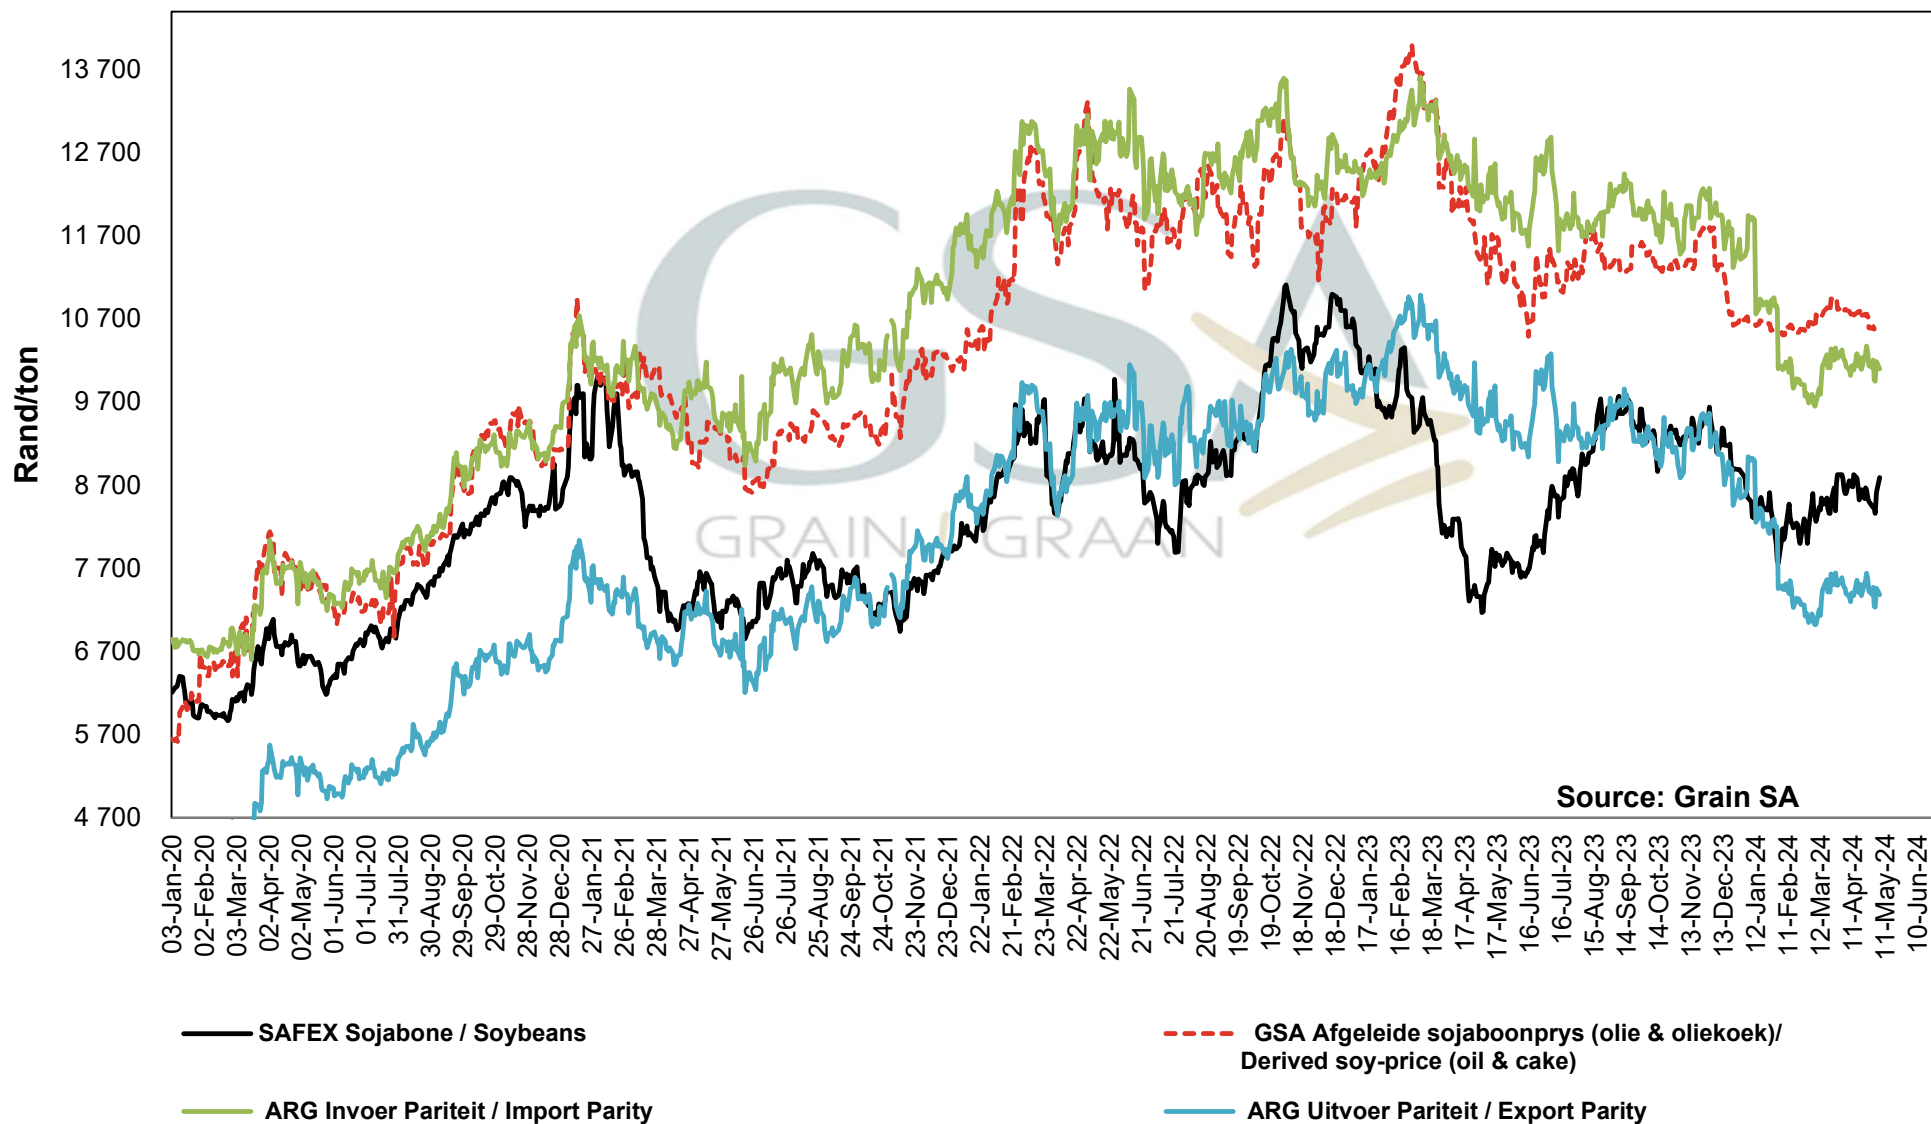

Source: Grain SA

— SAFEX Sunneblom / Sunflower
 — Invoer Pariteit / Import Parity
 — Uitvoer Pariteit / Export Parity
 — Afgeleide sonneblomprys (olie & koek) / Derived sunflowerprice (oil & cake)

**PRICES OF WHOLE SOYBEANS DELIVERED IN RANDFONTEIN
 PRYSE VAN HEEL SOJABONE GELEWER IN RANDFONTEIN**

Source: Grain SA

— SAFEX Sojabone / Soybeans

— Argentiniese Invoer Pariteit / Argentinian Import Parity

— Brazil Uitvoer Pariteit / Brazil Export Parity

— Argentiniese Uitvoer Pariteit / Argentinian Export Parity

— Brazil Invoer Pariteit / Brazil Import Parity

**PRICES OF SOYBEAN SEED DELIVERED IN RANDFONTEIN
 PRYSE VAN SOJABOONSAAD GELEWER IN RANDFONTEIN**

**PRICES OF ARGENTINIAN SOYBEAN SEED DELIVERED IN RANDFONTEIN
 PRYSE VAN ARGENTYNSE SOJABOON SAAD GELEWER IN RANDFONTEIN**

**PRICES OF BRAZILIAN SOYBEAN DELIVERED IN RANDFONTEIN
 PRYSE VAN BRASILIAANSE SOJABONE GELEWER IN RANDFONTEIN**

PRICES OF DERIVED SOYBEAN DELIVERED IN RANDFONTEIN PRYSE VAN AFGELEIDE SOJABONE GELEWER IN RANDFONTEIN