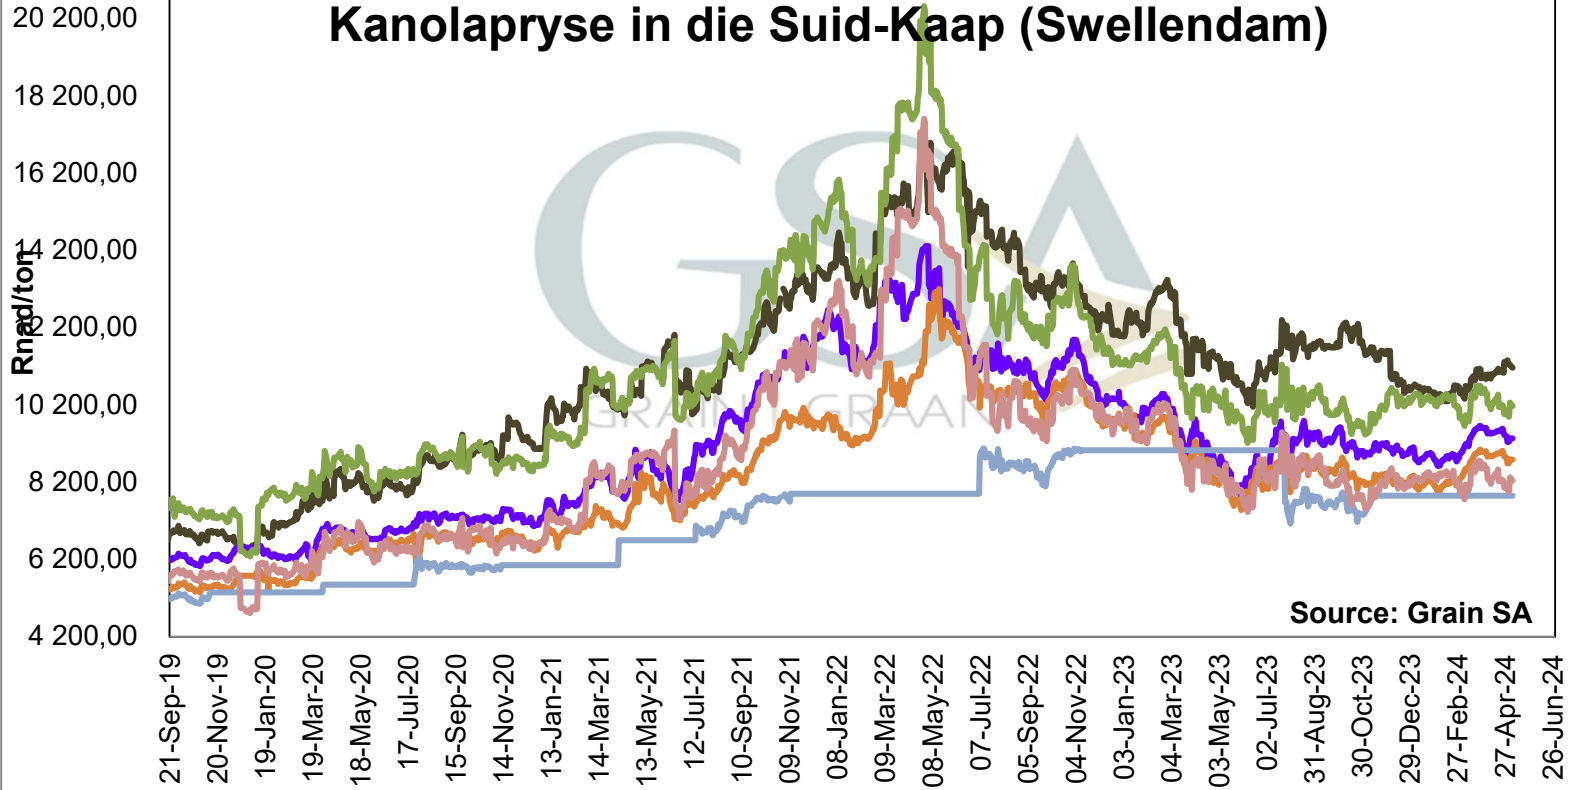

— Brazil Invoer Pariteit / Brazil Import Parity

**PRICES OF SOYBEAN SEED DELIVERED IN RANDFONTEIN
 PRYSE VAN SOJABOONSAAD GELEWER IN RANDFONTEIN**

**PRICES OF ARGENTINIAN SOYBEAN SEED DELIVERED IN RANDFONTEIN
 PRYSE VAN ARGENTYNSE SOJABOON SAAD GELEWER IN RANDFONTEIN**

**PRICES OF BRAZILIAN SOYBEAN DELIVERED IN RANDFONTEIN
 PRYSE VAN BRASILIAANSE SOJABONE GELEWER IN RANDFONTEIN**

PRICES OF DERIVED SOYBEAN DELIVERED IN RANDFONTEIN PRYSE VAN AFGELEIDE SOJABONE GELEWER IN RANDFONTEIN

Source: Grain SA

PRICES OF SOYBEAN CRUSHING MARGIN PRYSE VAN SOJABOON PERSMARGE

Source: Grain SA

Prices of Canola in the South Cape (Swellendam)

Kanolapryse in die Suid-Kaap (Swellendam)

Source: Grain SA

- GSA Derived Rapeseed Price - S/Cape (Milldoor)
- Canola Milldoor Price SOILL
- SOIL Final Producer Price SOILL
- SOIL Minimum Producer Price SOILL

**PRICES OF PROCESSED AND GRADED USA CHOICE GRADE GROUNDNUTS
(40/50) (RANDFONTEIN)**
**PRYSE VAN UITGEDOP EN GESORTEERDE VSA KEURGRAAD GRONDBONE
MET 'N PITGROOTTE VAN 40/50 pitgrootte (RANDFONTEIN)**

**PRODUCER PARITY PRICES OF PROCESSED AND GRADED CHOICE GRADE
GROUNDNUTS (40/50) PRODUSENTE PARITEITSPRYSE VAN UITGEDOPT EN
GESORTEERDE KEURGRAAD GRONDBONE MET 'N PITGROOTTE VAN 40/50**