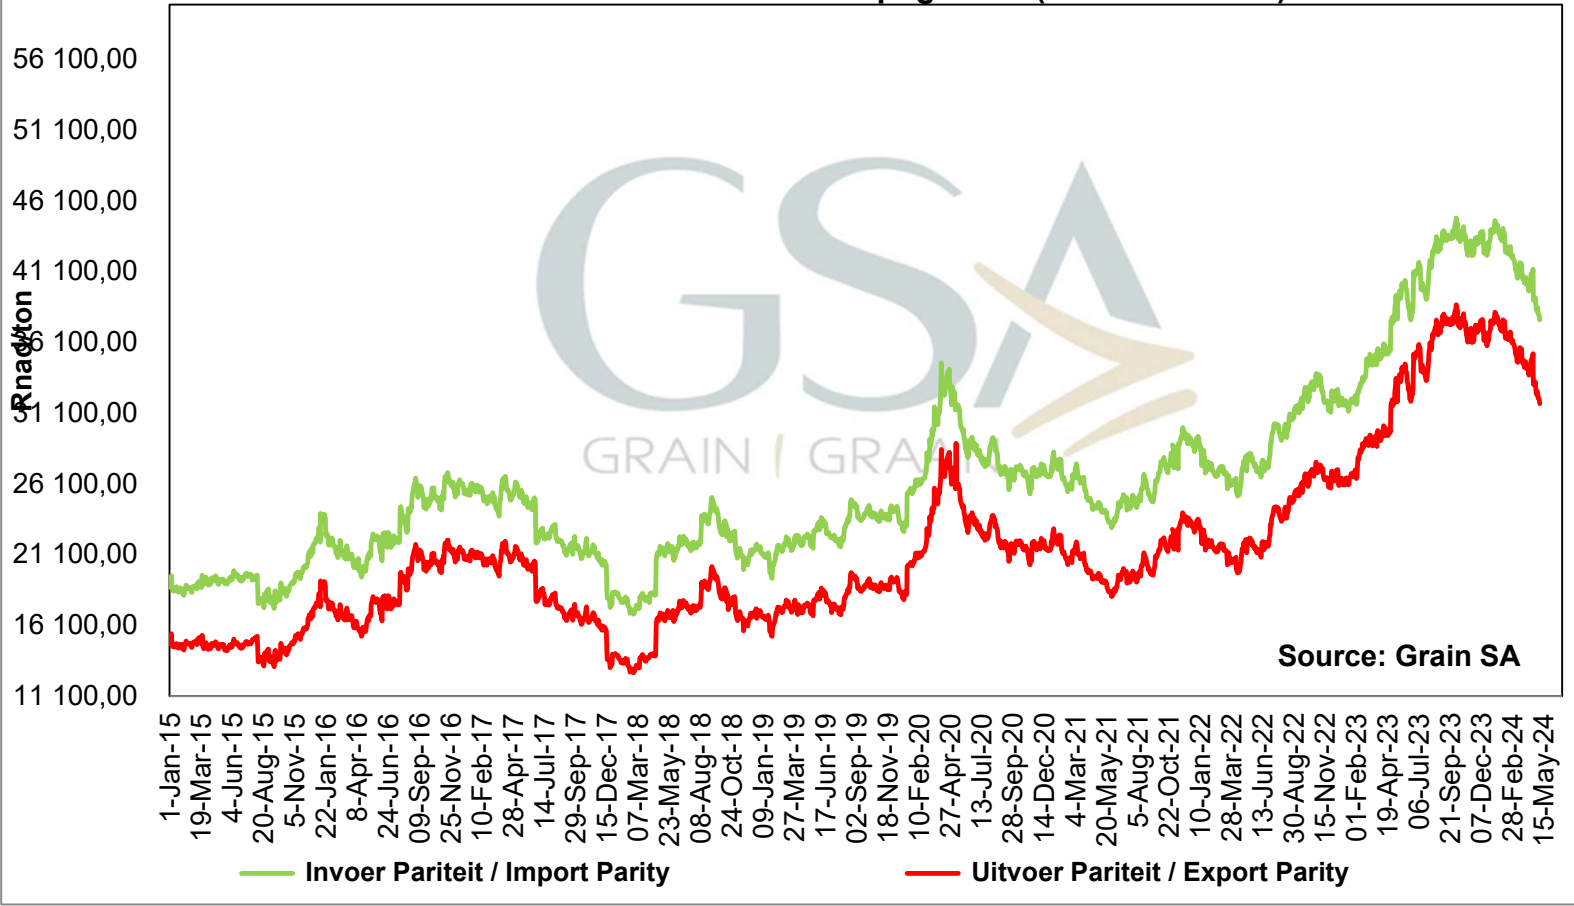

**PRICES OF PROCESSED AND GRADED USA CHOICE GRADE GROUNDNUTS
(40/50) (RANDFONTEIN)**
**PRYSE VAN UITGEDOP EN GESORTEERDE VSA KEURGRAAD GRONDBONE
MET 'N PITGROOTTE VAN 40/50 pitgrootte (RANDFONTEIN)**