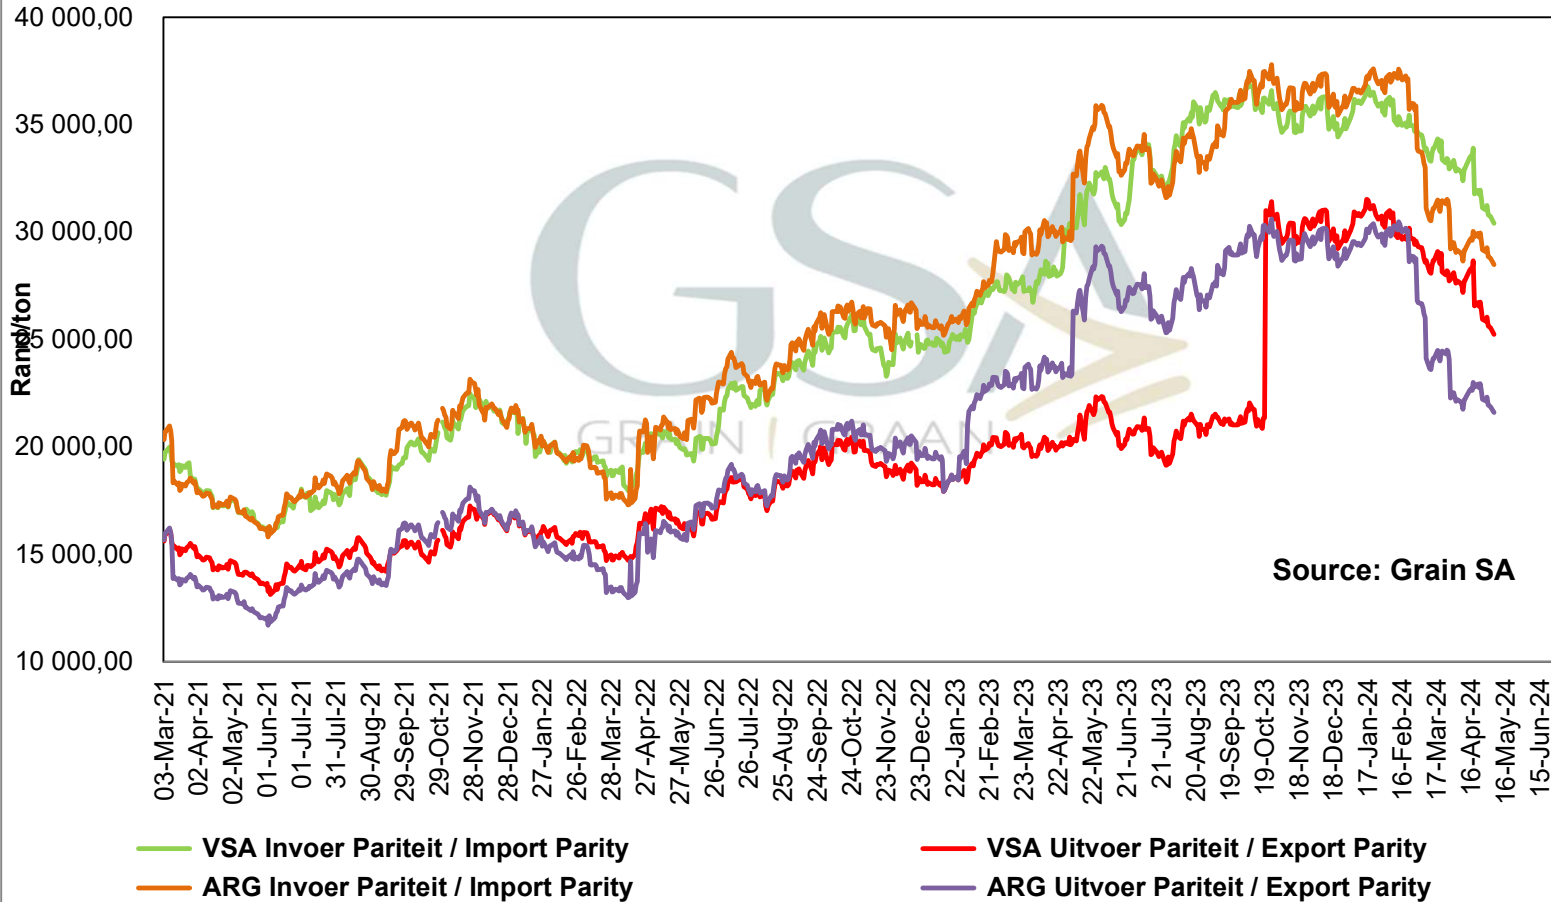

— Brazil Invoer Pariteit / Brazil Import Parity

**PRICES OF SOYBEAN SEED DELIVERED IN RANDFONTEIN
 PRYSE VAN SOJABOONSAAD GELEWER IN RANDFONTEIN**

**PRICES OF ARGENTINIAN SOYBEAN SEED DELIVERED IN RANDFONTEIN
 PRYSE VAN ARGENTYNSE SOJABOON SAAD GELEWER IN RANDFONTEIN**

**PRICES OF BRAZILIAN SOYBEAN DELIVERED IN RANDFONTEIN
 PRYSE VAN BRASILIAANSE SOJABONE GELEWER IN RANDFONTEIN**

PRICES OF DERIVED SOYBEAN DELIVERED IN RANDFONTEIN PRYSE VAN AFGELEIDE SOJABONE GELEWER IN RANDFONTEIN

Source: Grain SA

PRICES OF SOYBEAN CRUSHING MARGIN PRYSE VAN SOJABOON PERSMARGE

Source: Grain SA

Prices of Canola in the South Cape (Swellendam)

Kanolapryse in die Suid-Kaap (Swellendam)

Source: Grain SA

- GSA Derived Rapeseed Price - S/Cape (Milldoor)
- Canola Milldoor Price SOILL
- SOIL Final Producer Price SOILL
- SOIL Minimum Producer Price SOILL

**PRICES OF PROCESSED AND GRADED USA CHOICE GRADE GROUNDNUTS
(40/50) (RANDFONTEIN)**
**PRYSE VAN UITGEDOP EN GESORTEERDE VSA KEURGRAAD GRONDBONE
MET 'N PITGROOTTE VAN 40/50 pitgrootte (RANDFONTEIN)**

**PRODUCER PARITY PRICES OF PROCESSED AND GRADED CHOICE GRADE
GROUNDNUTS (40/50) PRODUSENTE PARITEITSPRYSE VAN UITGEDOPT EN
GESORTEERDE KEURGRAAD GRONDBONE MET 'N PITGROOTTE VAN 40/50**