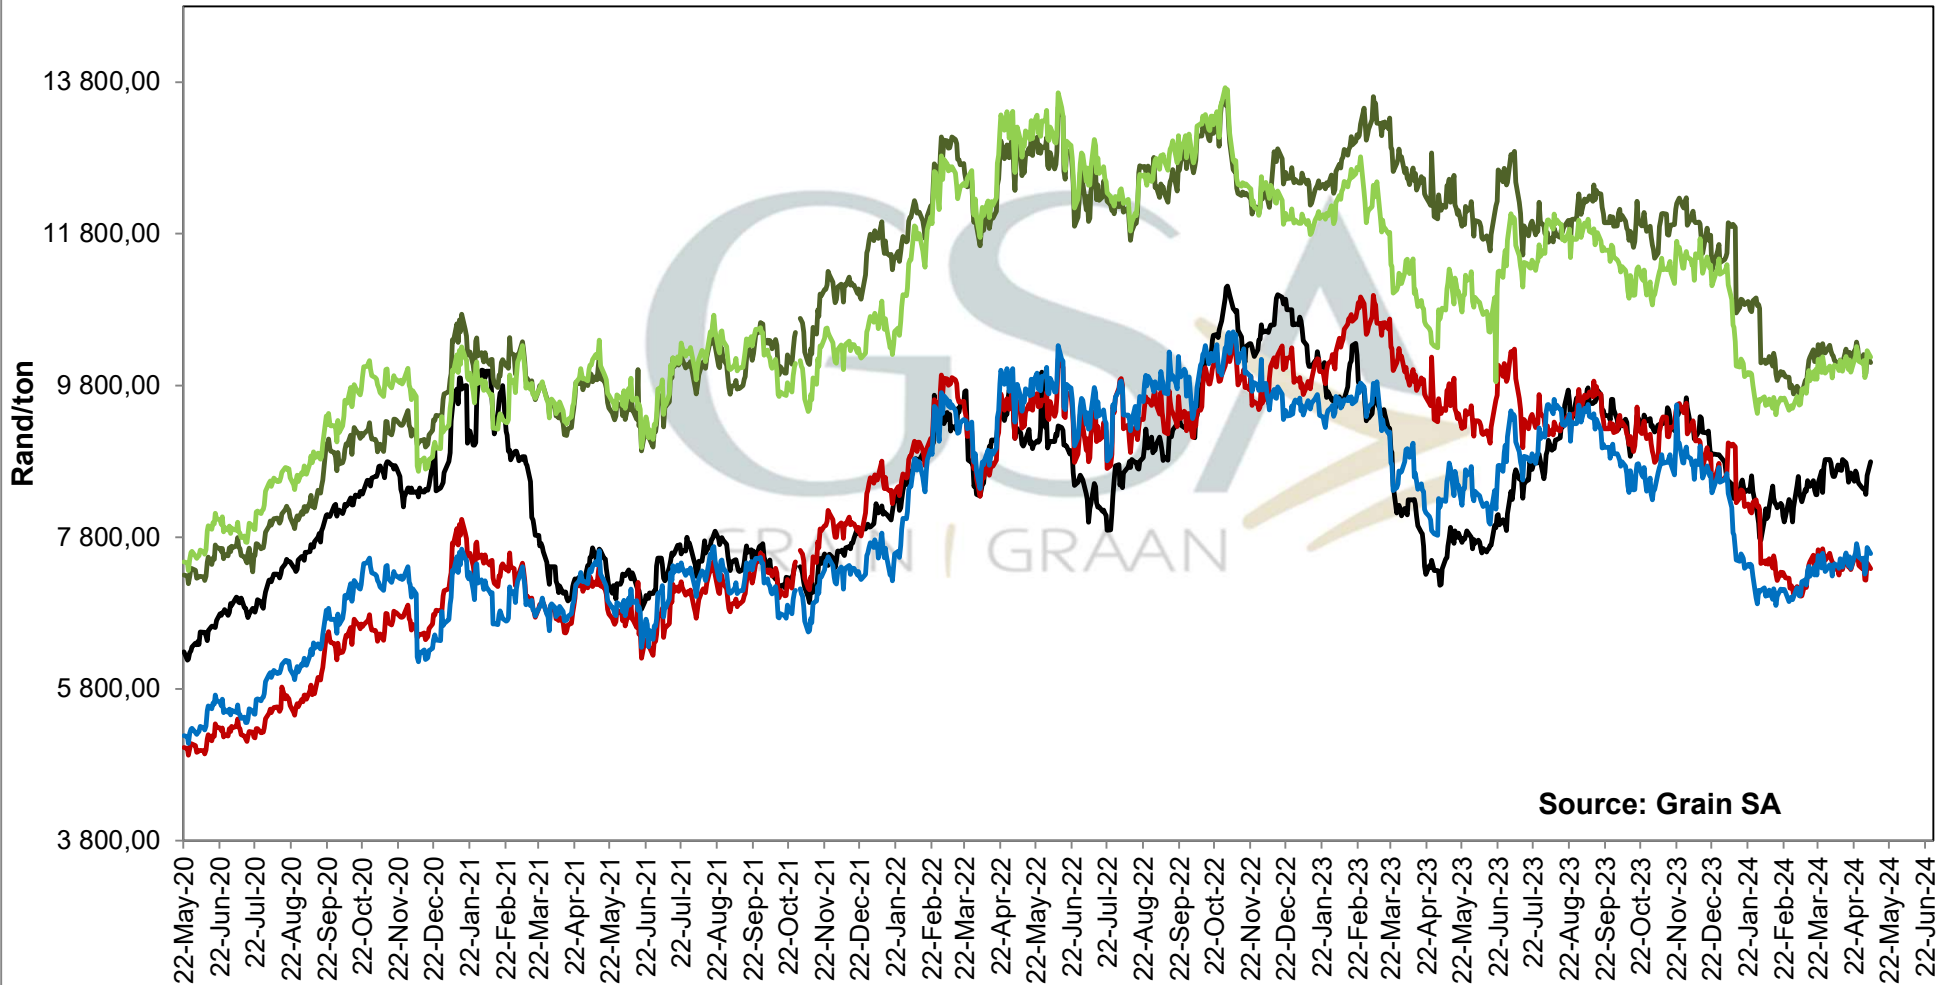

**PRICES OF EU SUNFLOWER SEED DELIVERED IN RANDFONTEIN
 PRYSE VAN EU SONNEBLOMSAAD GELEWER IN RANDFONTEIN**

PRICES OF EU SUNFLOWER SEED DELIVERED IN RANDFONTEIN PRYSE VAN EU SONNEBLOMSAAD GELEWER IN RANDFONTEIN

Source: Grain SA

— SAFEX Sunneblom / Sunflower
 — Invoer Pariteit / Import Parity
 — Uitvoer Pariteit / Export Parity
 — Afgeleide sonneblomprys (olie & koek) / Derived sunflowerprice (oil & cake)

**PRICES OF WHOLE SOYBEANS DELIVERED IN RANDFONTEIN
 PRYSE VAN HEEL SOJABONE GELEWER IN RANDFONTEIN**

Source: Grain SA

— SAFEX Sojabone / Soybeans

— Argentiniese Invoer Pariteit / Argentinian Import Parity

— Brazil Uitvoer Pariteit / Brazil Export Parity

— Argentiniese Uitvoer Pariteit / Argentinian Export Parity