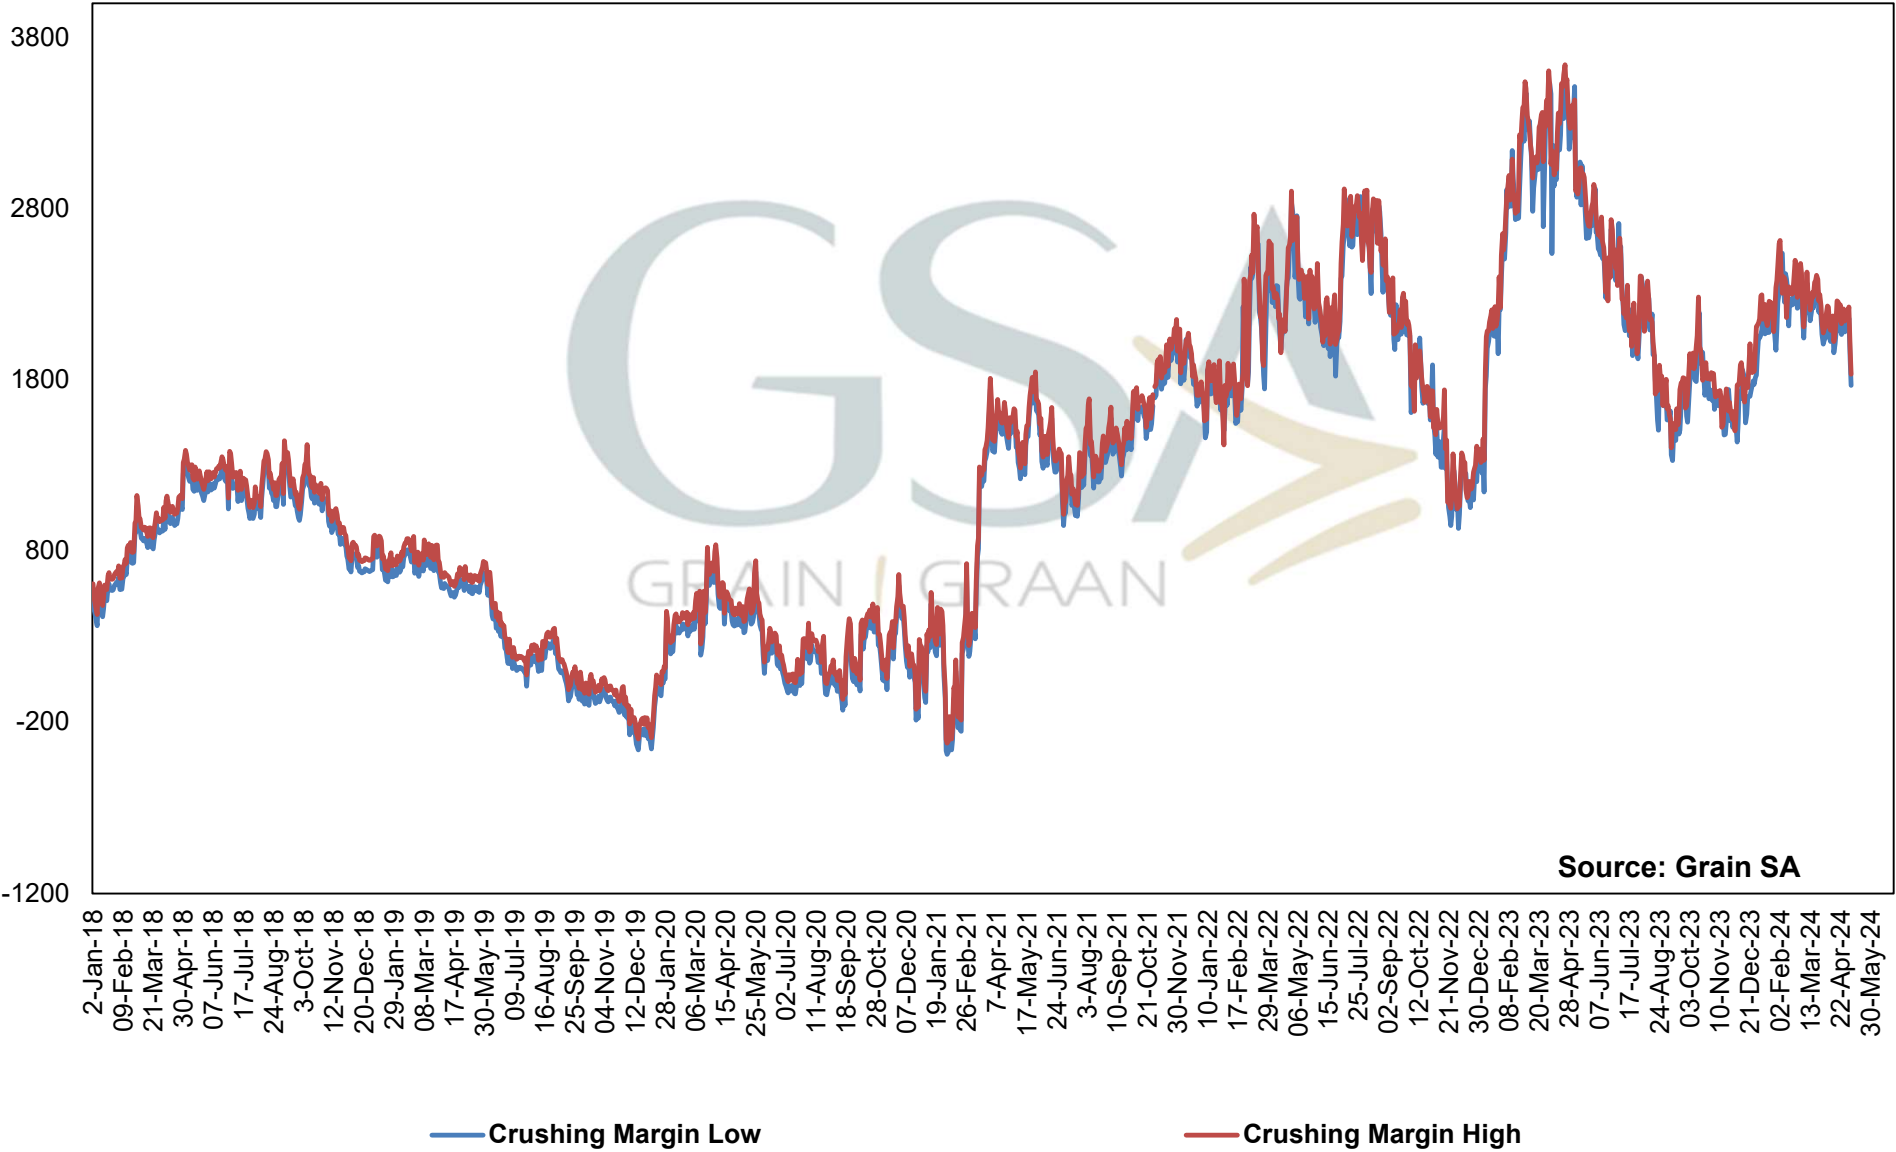

PRICES OF SOYBEAN CRUSHING MARGIN PRYSE VAN SOJABOON PERSMARGE

Source: Grain SA