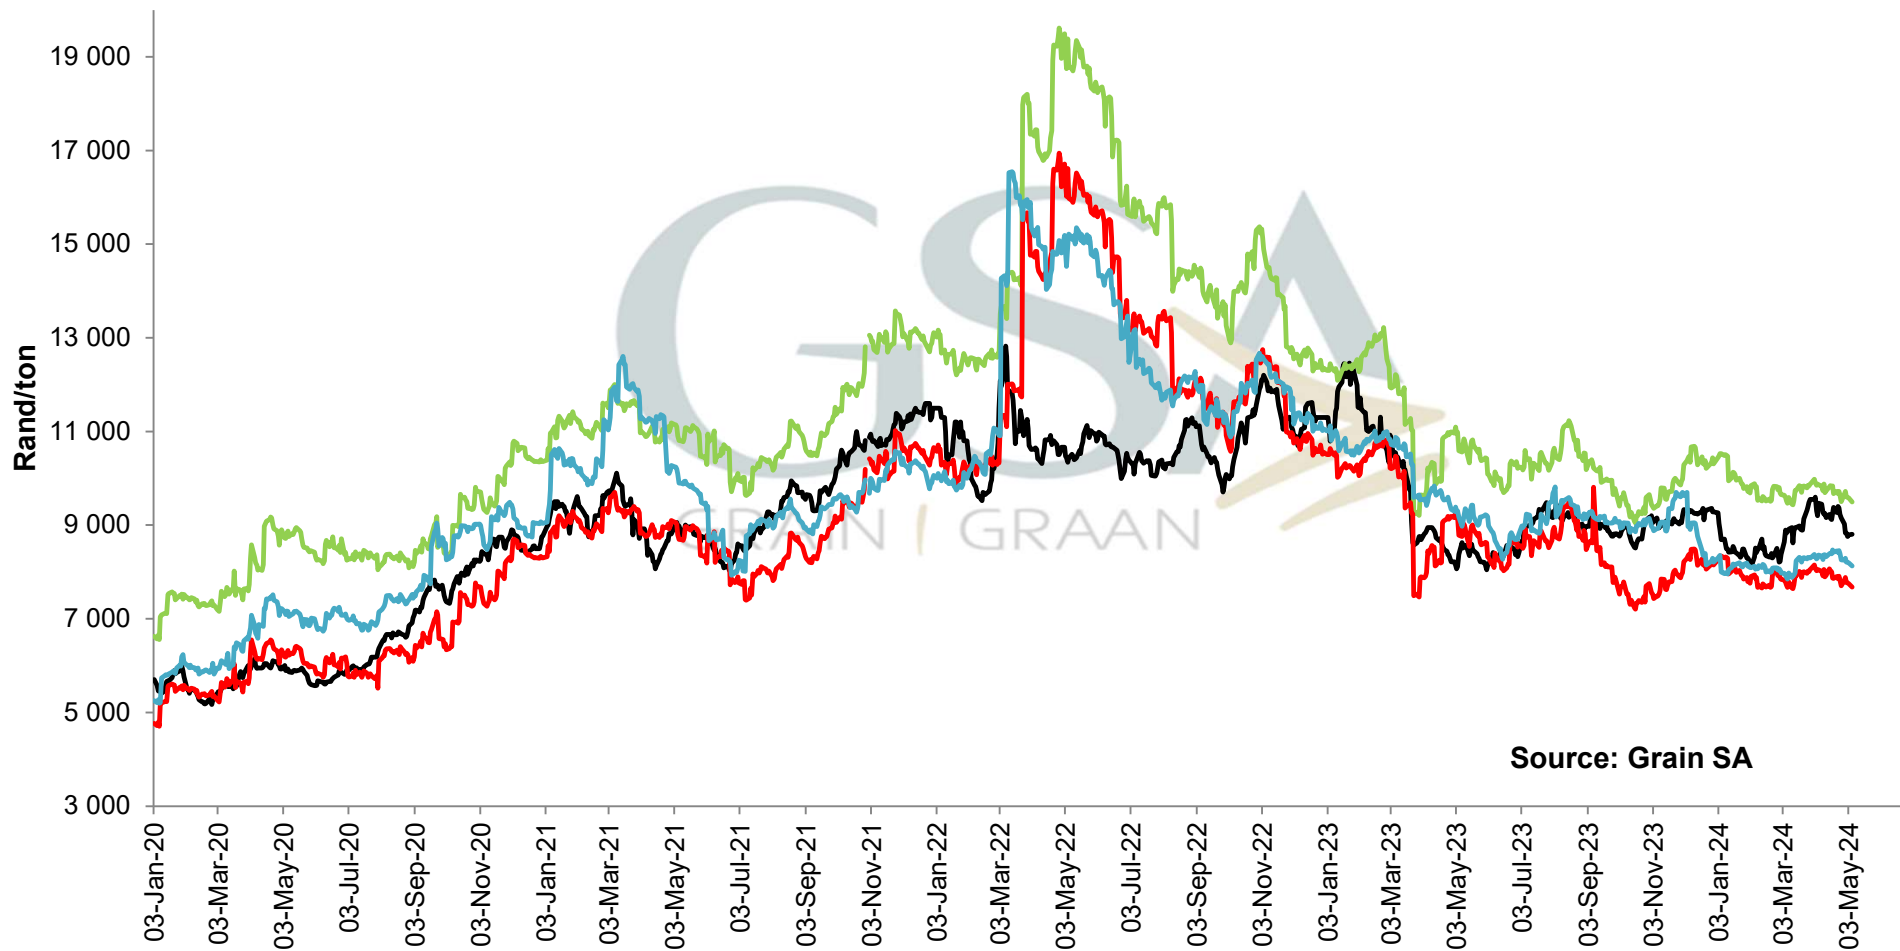

**PRICES OF EU SUNFLOWER SEED DELIVERED IN RANDFONTEIN
 PRYSE VAN EU SONNEBLOMSAAD GELEWER IN RANDFONTEIN**

PRICES OF EU SUNFLOWER SEED DELIVERED IN RANDFONTEIN PRYSE VAN EU SONNEBLOMSAAD GELEWER IN RANDFONTEIN

Source: Grain SA

— SAFEX Sunneblom / Sunflower
 — Invoer Pariteit / Import Parity
 — Uitvoer Pariteit / Export Parity
 — Afgeleide sonneblomprys (olie & koek) / Derived sunflowerprice (oil & cake)

**PRICES OF WHOLE SOYBEANS DELIVERED IN RANDFONTEIN
 PRYSE VAN HEEL SOJABONE GELEWER IN RANDFONTEIN**

Source: Grain SA

— SAFEX Sojabone / Soybeans

— Argentiniese Invoer Pariteit / Argentinian Import Parity

— Brazil Uitvoer Pariteit / Brazil Export Parity

— Argentiniese Uitvoer Pariteit / Argentinian Export Parity