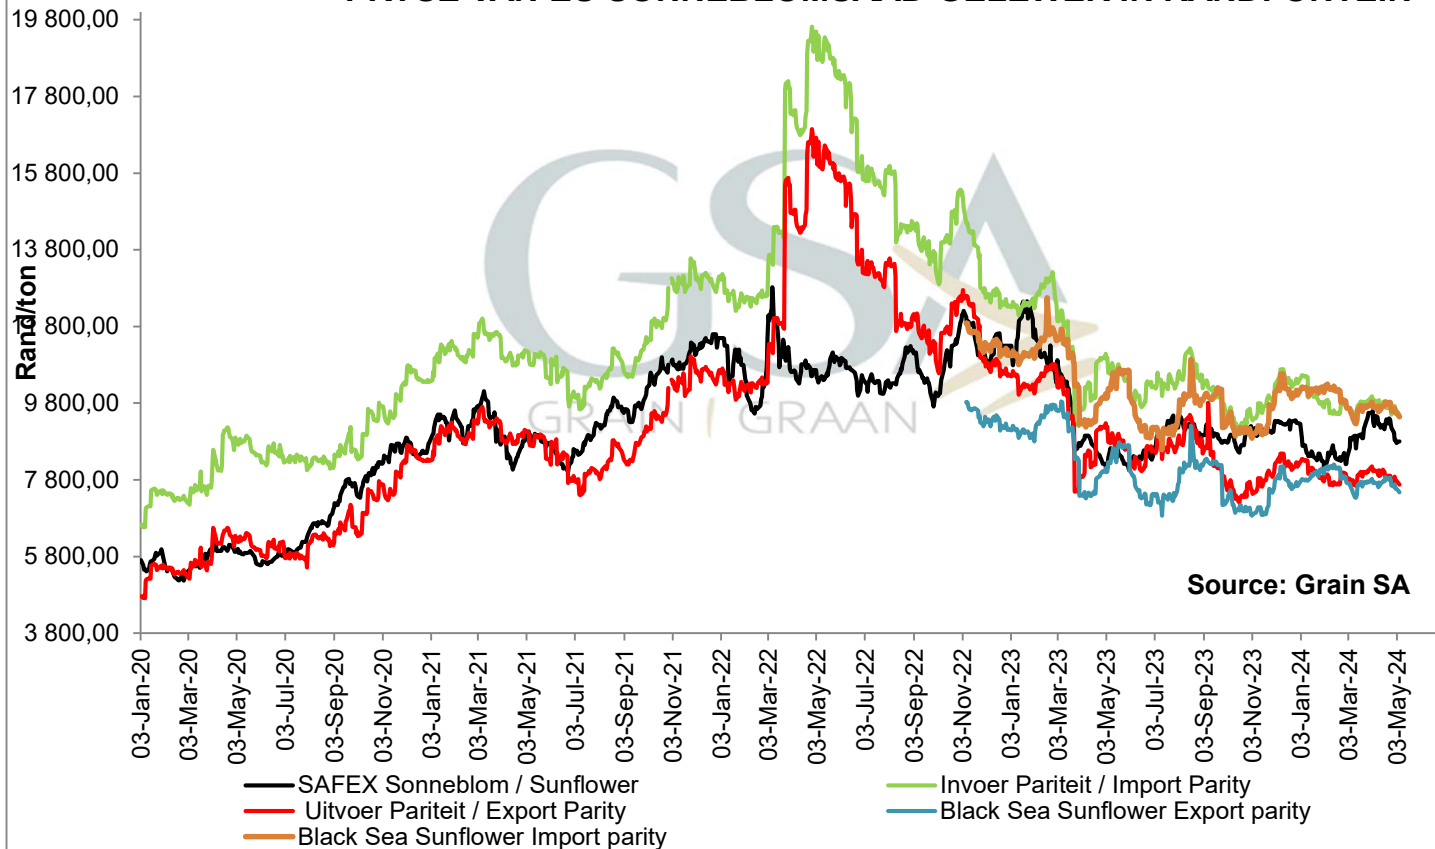

**PRICES OF EU SUNFLOWER SEED DELIVERED IN RANDFONTEIN
 PRYSE VAN EU SONNEBLOMSAAD GELEWER IN RANDFONTEIN**

PRICES OF EU SUNFLOWER SEED DELIVERED IN RANDFONTEIN PRYSE VAN EU SONNEBLOMSAAD GELEWER IN RANDFONTEIN

Source: Grain SA

— SAFEX Sunneblom / Sunflower
 — Invoer Pariteit / Import Parity
 — Uitvoer Pariteit / Export Parity
 — Afgeleide sonneblomprys (olie & koek) / Derived sunflowerprice (oil & cake)

**PRICES OF WHOLE SOYBEANS DELIVERED IN RANDFONTEIN
 PRYSE VAN HEEL SOJABONE GELEWER IN RANDFONTEIN**

Source: Grain SA

— SAFEX Sojabone / Soybeans

— Argentiniese Invoer Pariteit / Argentinian Import Parity

— Brazil Uitvoer Pariteit / Brazil Export Parity

— Argentiniese Uitvoer Pariteit / Argentinian Export Parity