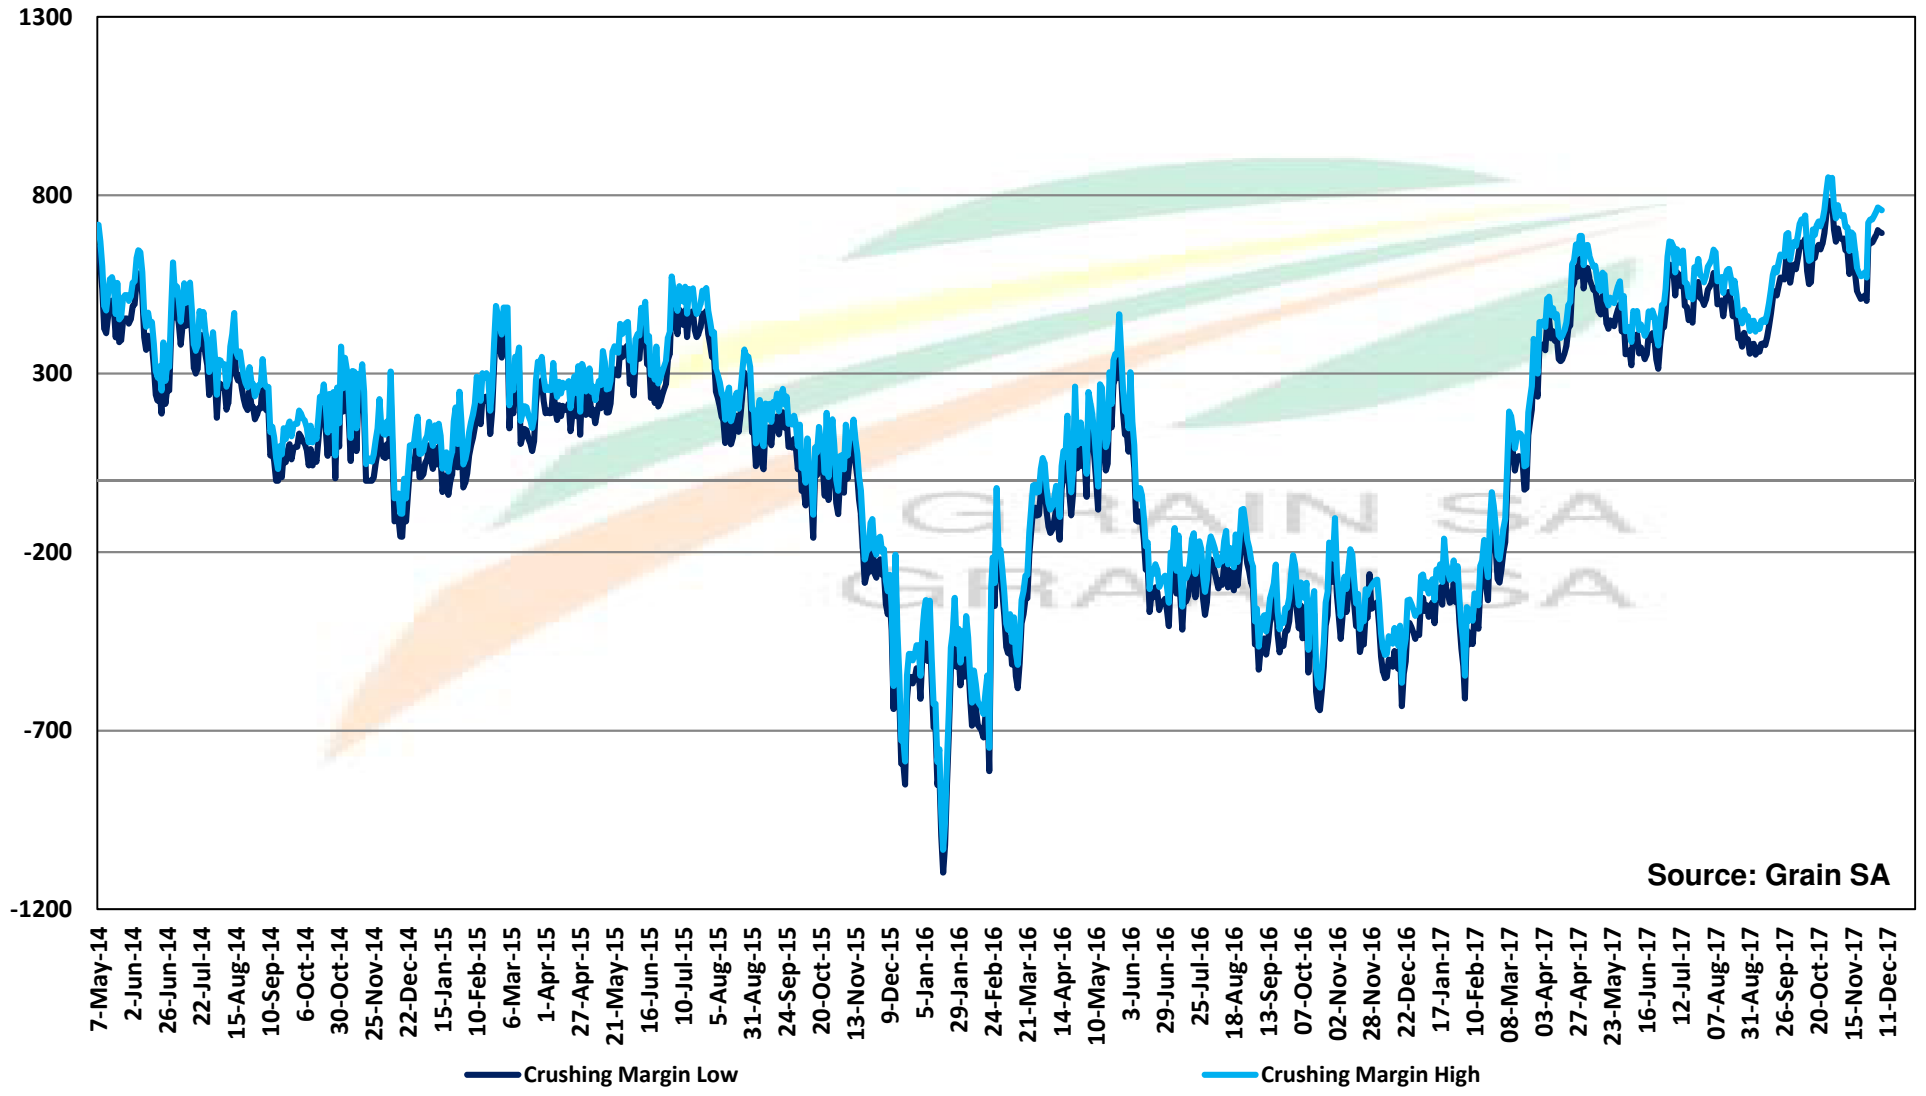

PRICES OF SOYBEAN CRUSHING MARGIN PRYSE VAN SOJABOON PERSMARGE

Source: Grain SA