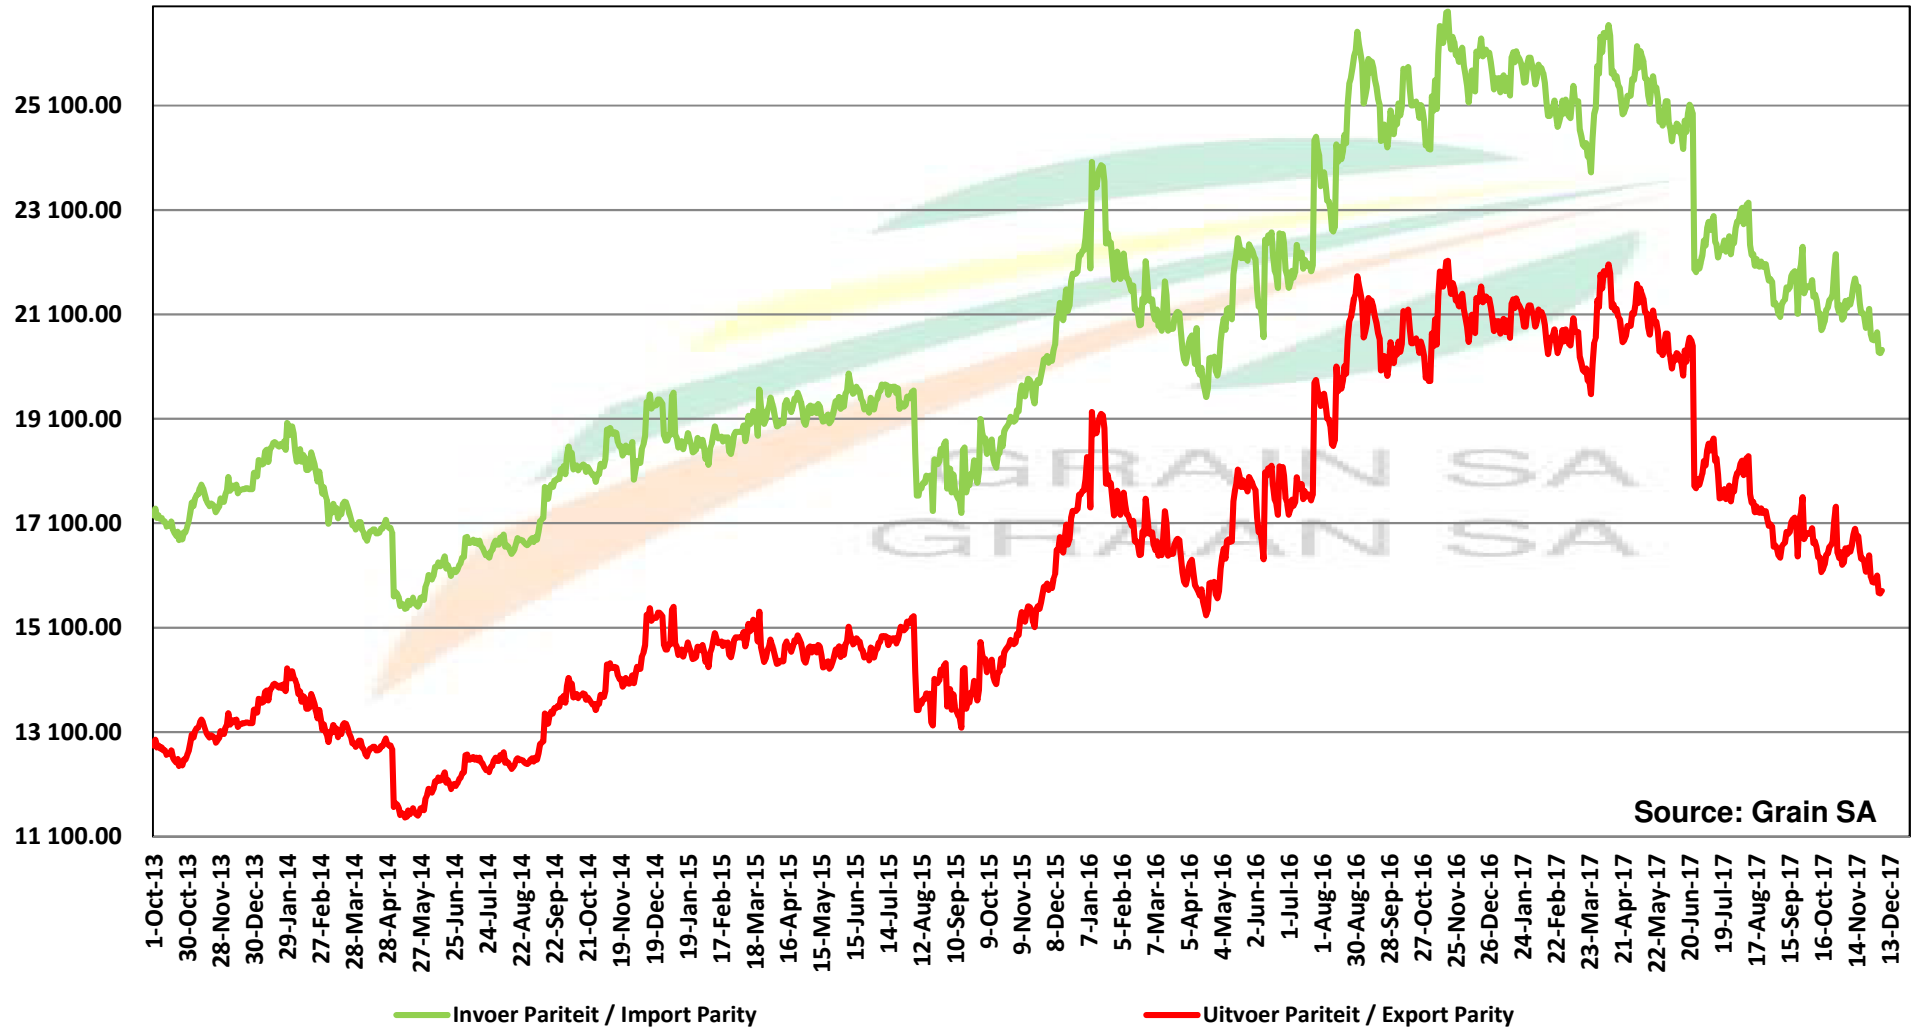

PRICES OF PROCESSED AND GRADED USA CHOICE GRADE GROUNDNUTS (40/50) (RANDFONTEIN)
PRYSE VAN UITGEDOP EN GESORTEERDE VSA KEURGRAAD GRONDBONE MET 'N PITGROOTTE VAN
40/50 pitgrootte (RANDFONTEIN)