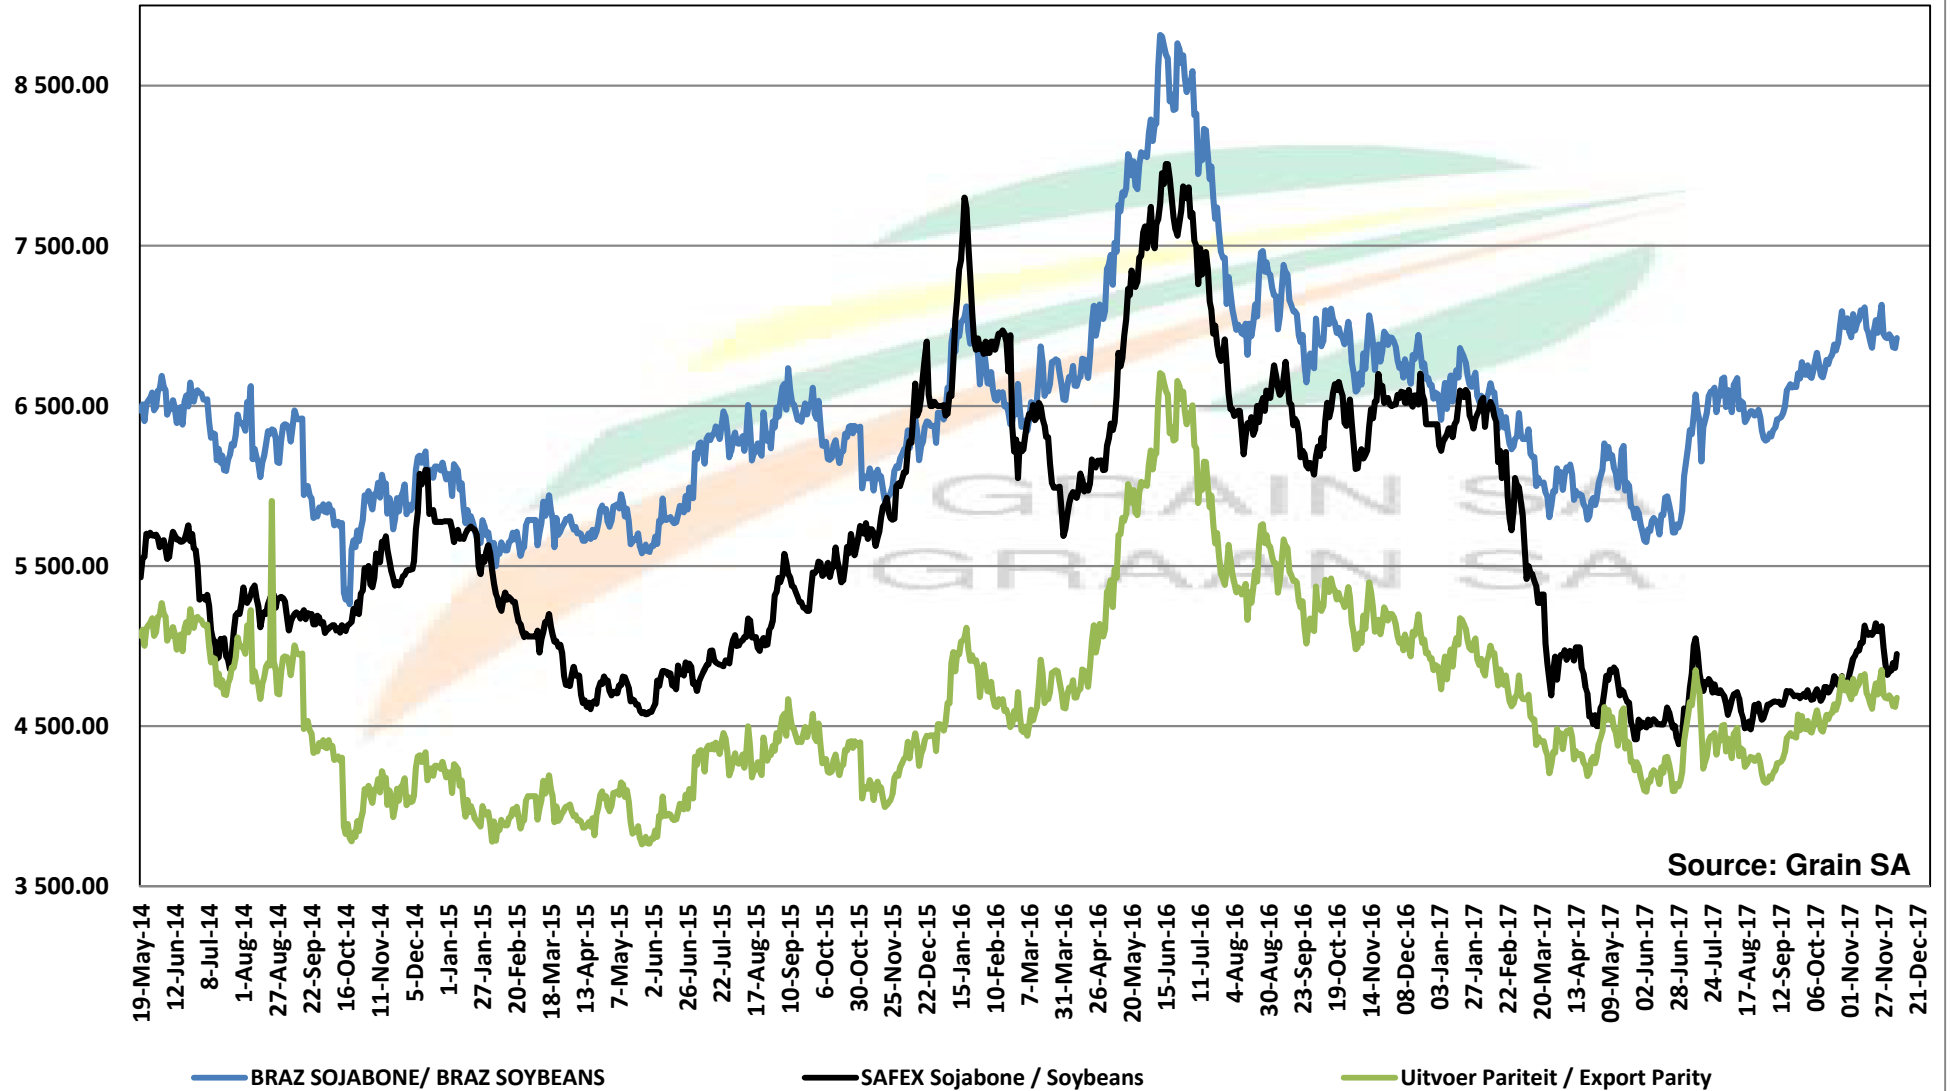

PRICES OF BRAZILIAN SOYBEAN DELIVERED IN RANDFONTEIN PRYSE VAN BRASILIAANSE SOJABONE GELEWER IN RANDFONTEIN