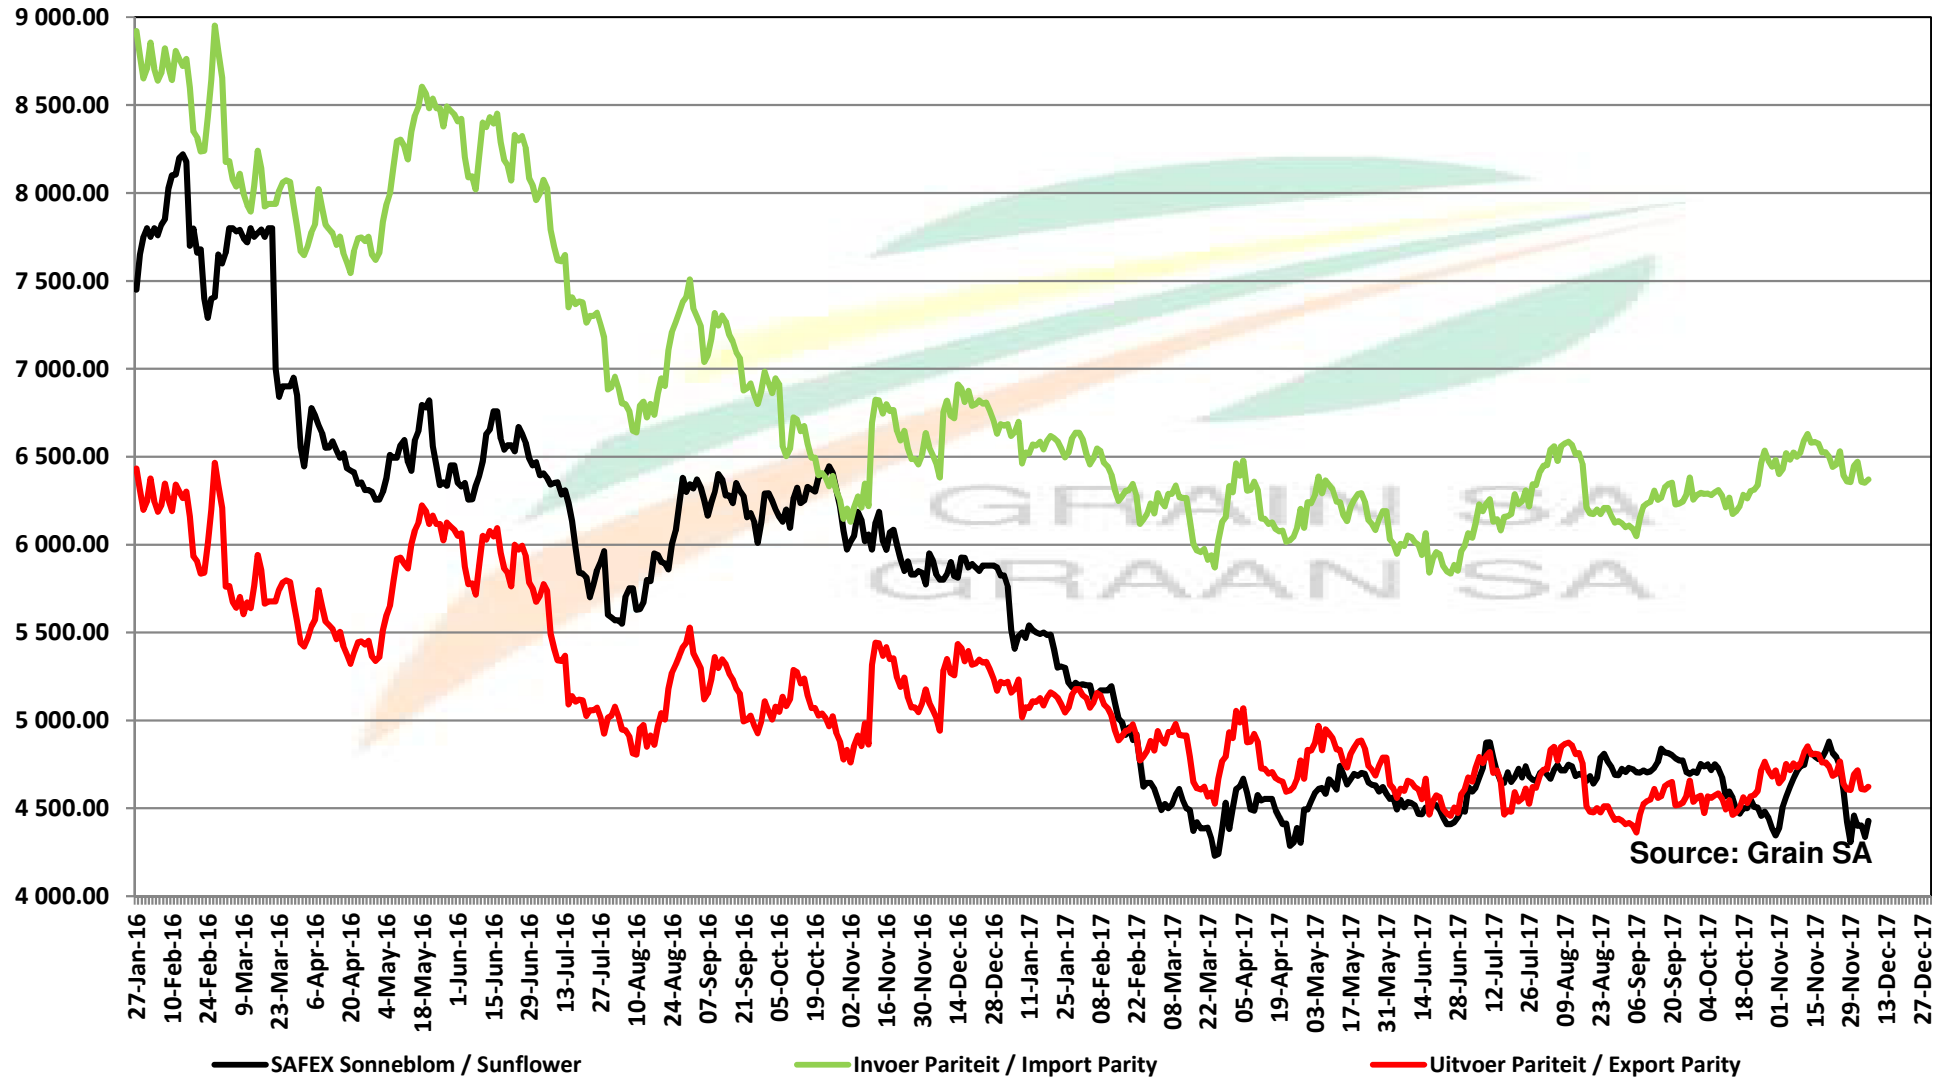

PRICES OF EU SUNFLOWER SEED DELIVERED IN RANDFONTEIN PRYSE VAN EU SONNEBLOMSAAD GELEWER IN RANDFONTEIN

PRICES OF EU SUNFLOWER SEED DELIVERED IN RANDFONTEIN PRYSE VAN EU SONNEBLOMSAAD GELEWER IN RANDFONTEIN