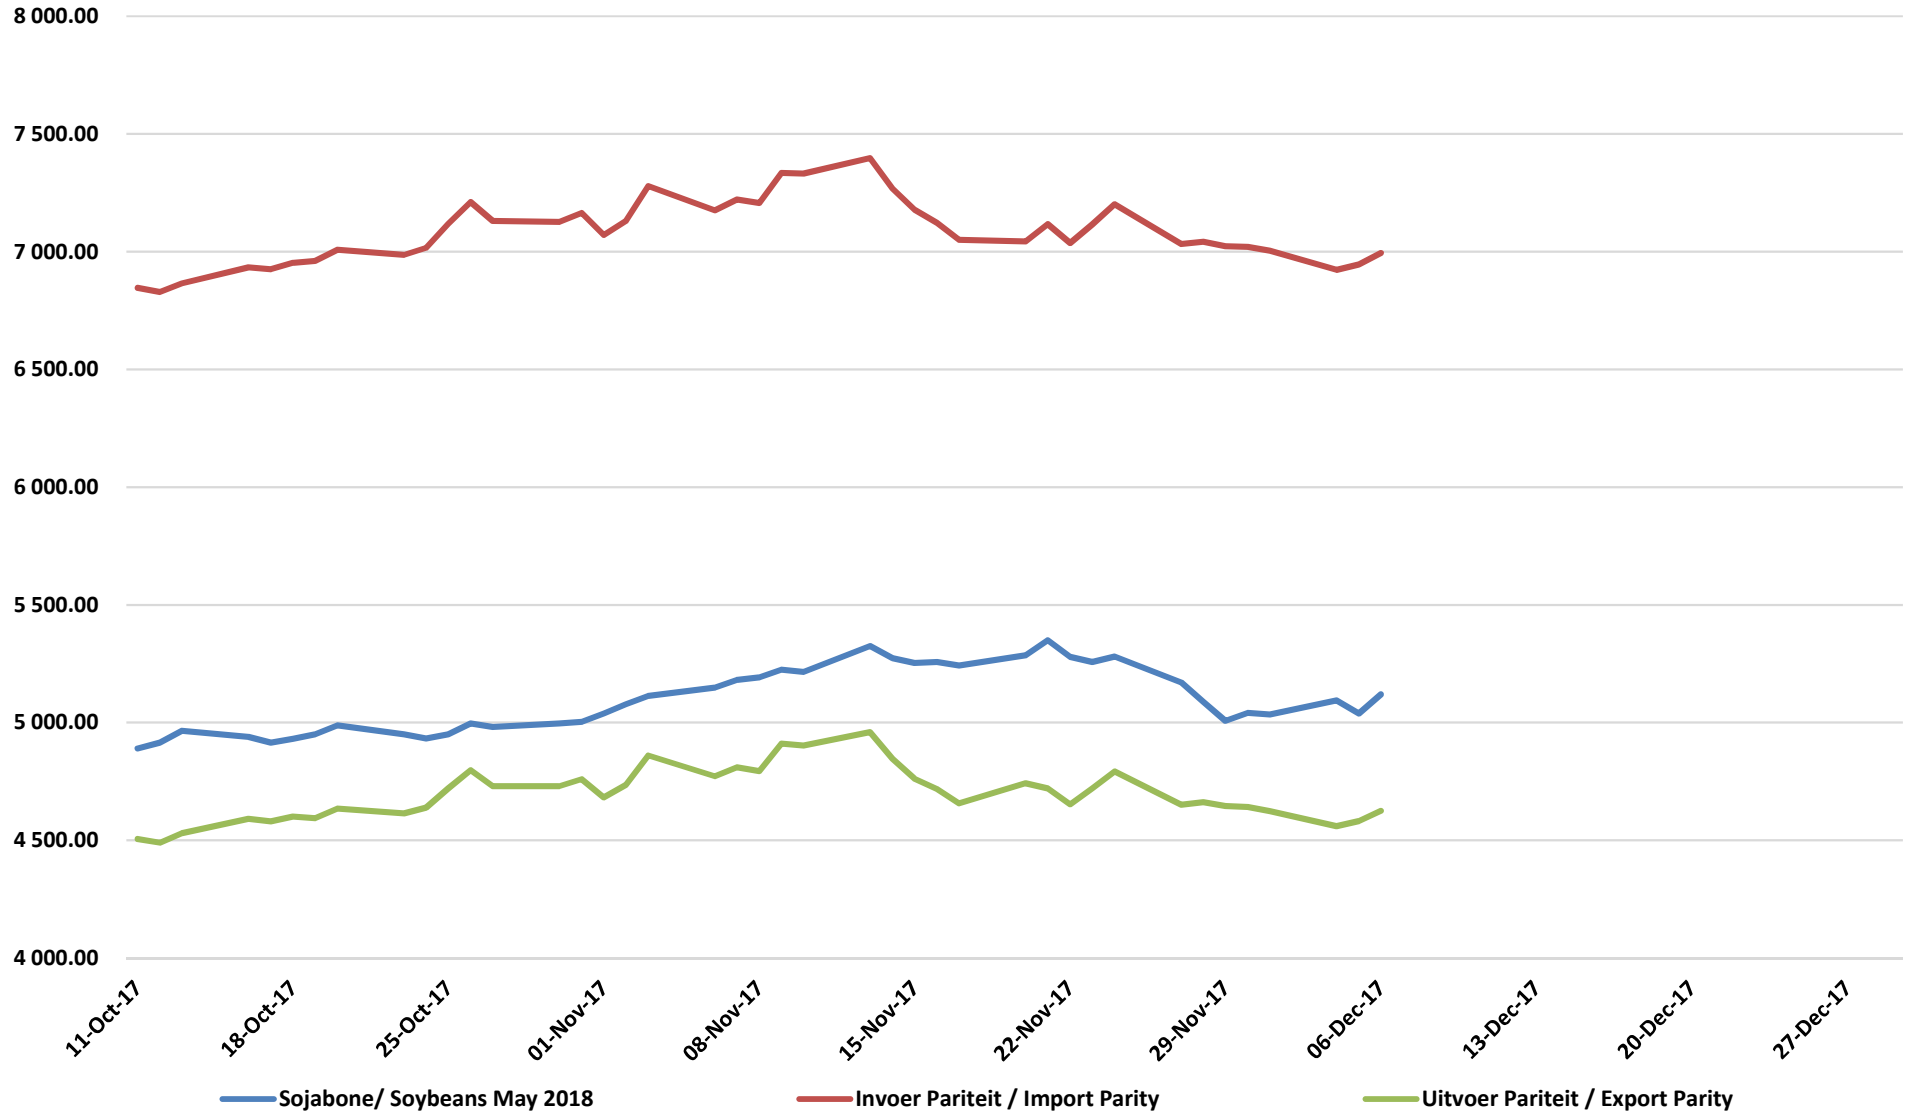

PRICES OF SOYBEAN SEED DELIVERED IN RANDFONTEIN May 2018
PRYSE VAN SOJABOONSAAD GELEWER IN RANDFONTEIN Mei 2018