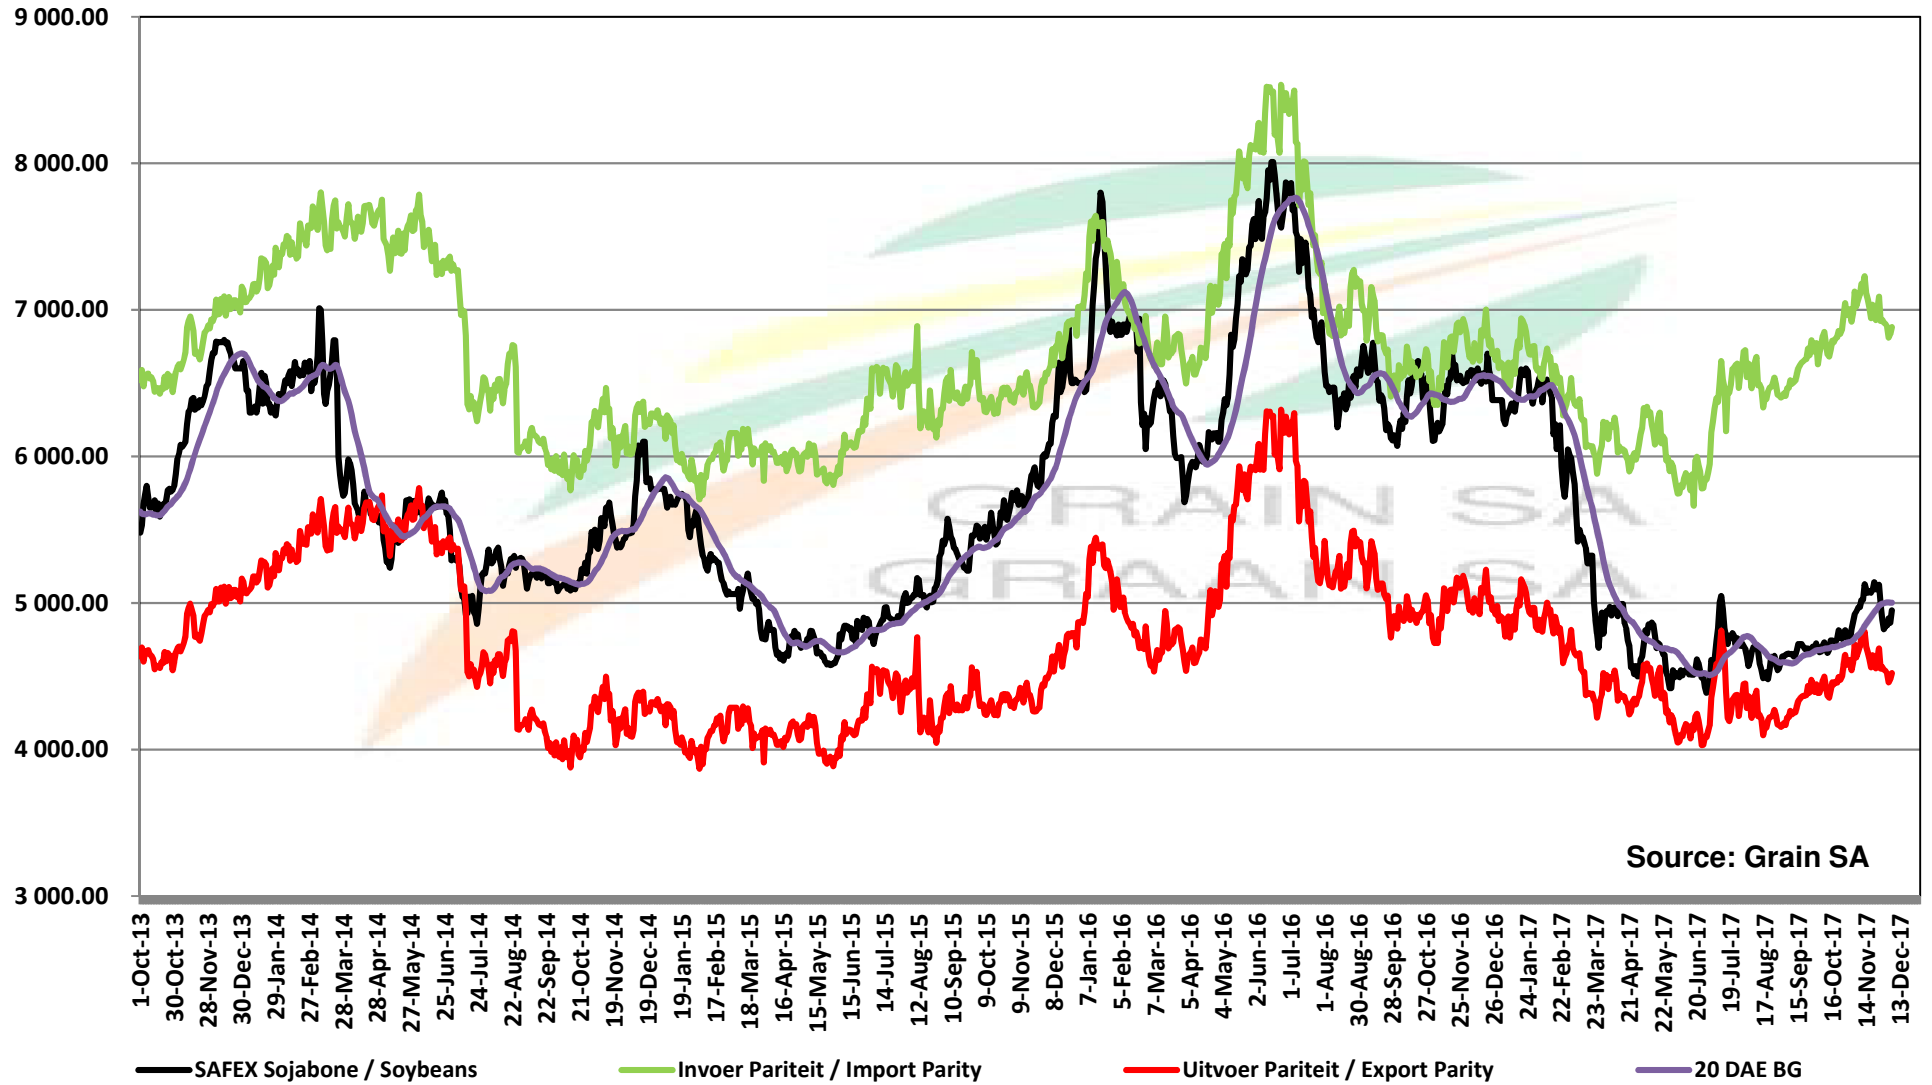

PRICES OF SOYBEAN SEED DELIVERED IN RANDFONTEIN PRYSE VAN SOJABOONSAAD GELEWER IN RANDFONTEIN

Source: Grain SA