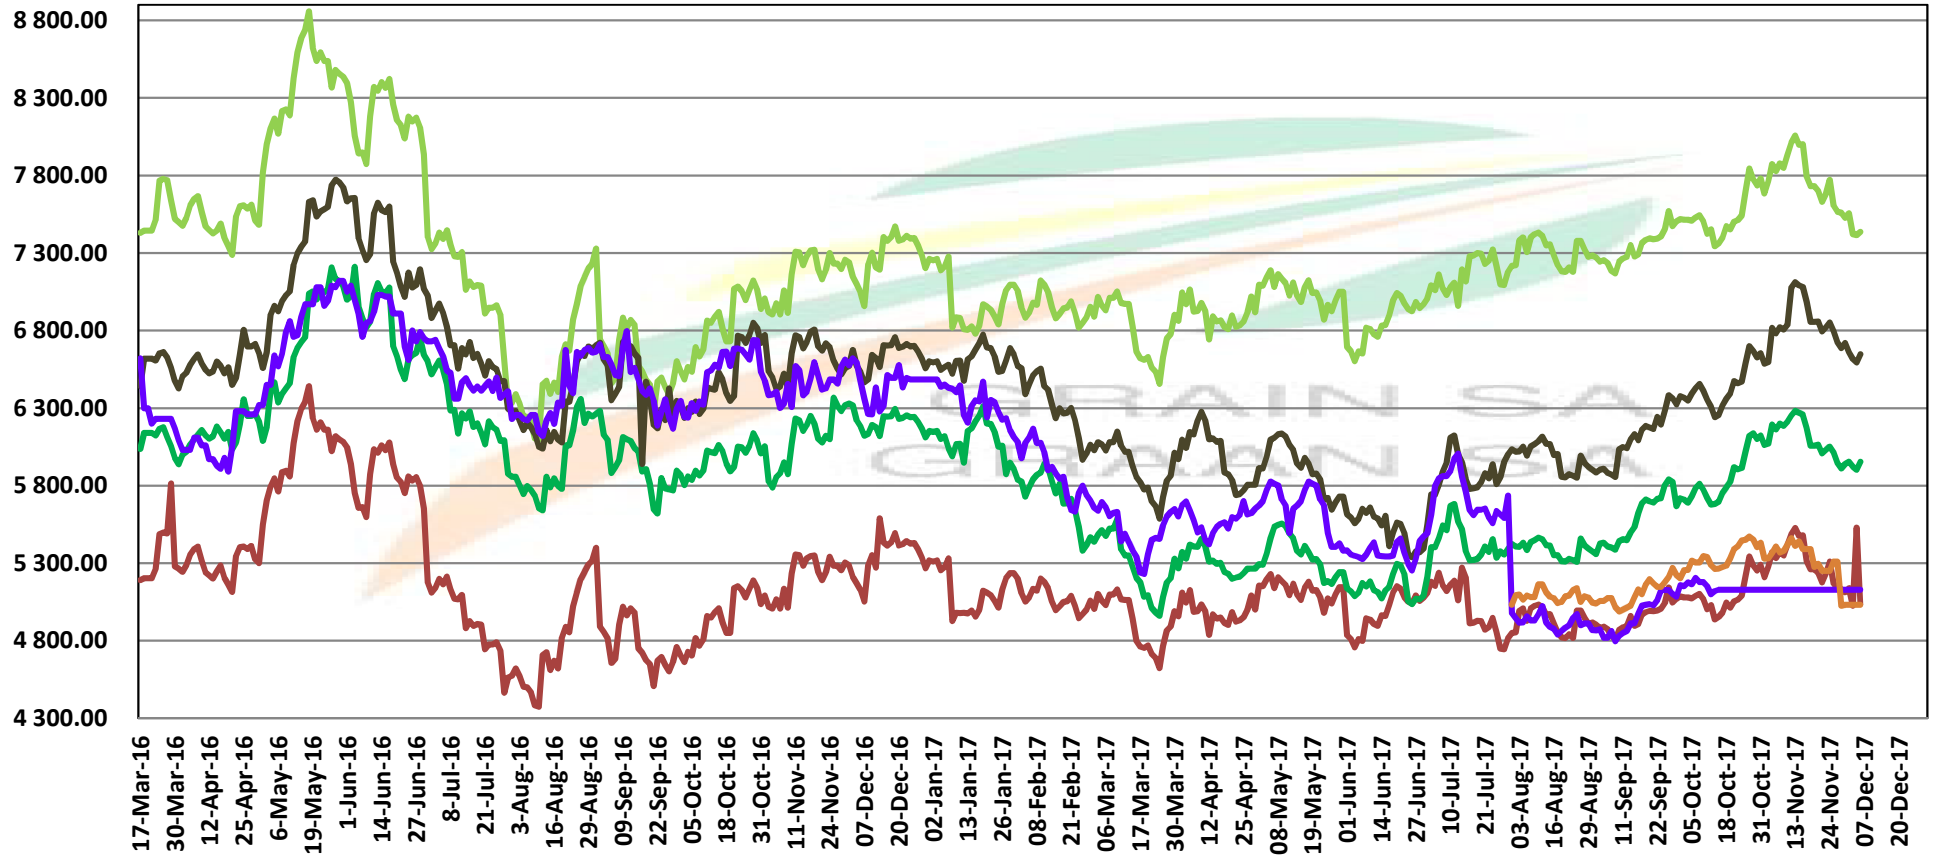

Source: Grain SA

PRICES OF DERIVED SOYBEAN DELIVERED IN RANDFONTEIN PRYSE VAN AFGELEIDE SOJABONE GELEWER IN RANDFONTEIN

Source: Grain SA

PRICES OF SOYBEAN SEED DELIVERED IN RANDFONTEIN May 2018
PRYSE VAN SOJABOONSAAD GELEWER IN RANDFONTEIN Mei 2018

PRICES OF SOYBEAN CRUSHING MARGIN PRYSE VAN SOJABOON PERSMARGE

Source: Grain SA

PRICES OF BRAZILIAN SOYBEAN DELIVERED IN RANDFONTEIN PRYSE VAN BRASILIAANSE SOJABONE GELEWER IN RANDFONTEIN

Prices of Canola in the South Cape (Swellendam) Canolapryse in die Suid-Kaap (Swellendam)

Source: Grain SA

- Import Par - S/Cape
- Export Parity - S/Cape
- GSA Derived Canola Price - S/Cape (Milldoor)
- GSA Derived Rapeseed Price - S/Cape (Milldoor)
- Canola Milldoor Price SOILL
- SOIL Final Producer Price SOIL