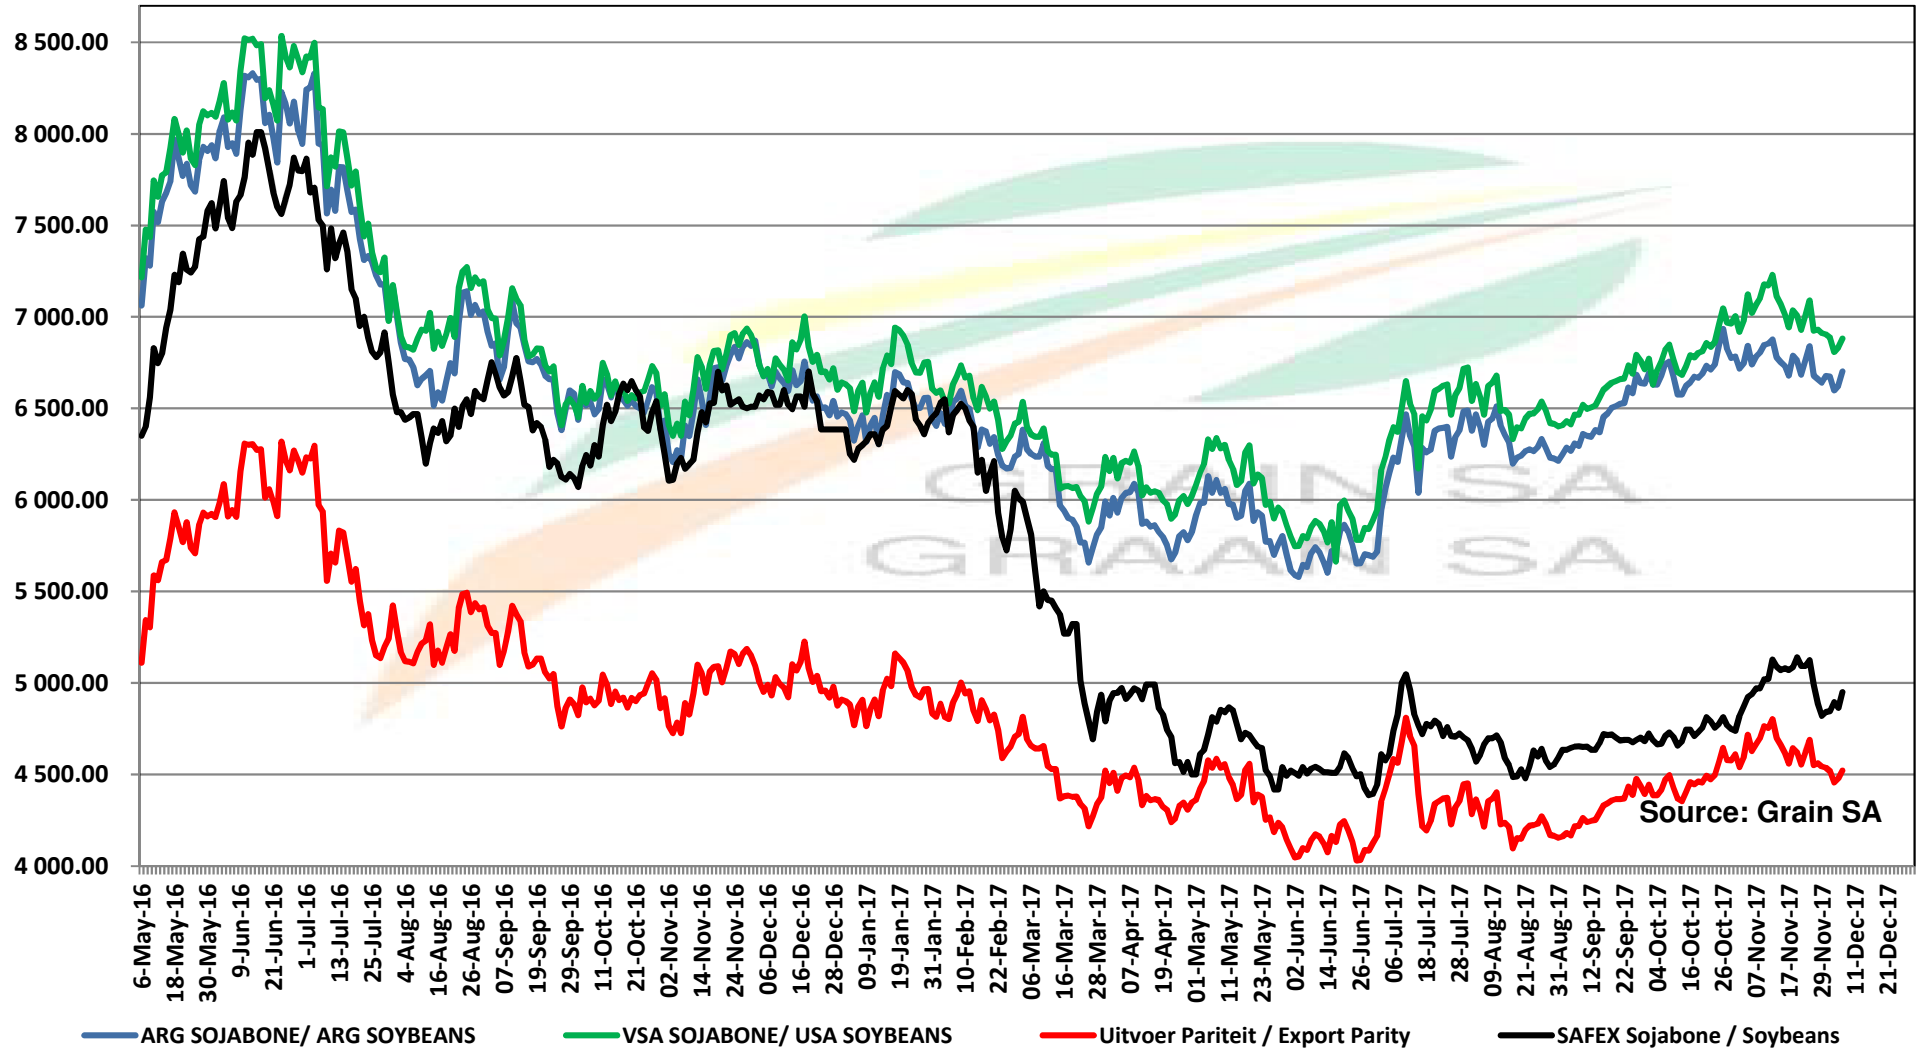

Source: Grain SA

PRICES OF SOYBEAN SEED DELIVERED IN RANDFONTEIN PRYSE VAN SOJABOONSAAD GELEWER IN RANDFONTEIN

Source: Grain SA

PRICES OF ARGENTINIAN SOYBEAN SEED DELIVERED IN RANDFONTEIN

PRYSE VAN ARGENTYNSE SOJABOONSAAD GELEWER IN RANDFONTEIN

Source: Grain SA

PRICES OF DERIVED SOYBEAN DELIVERED IN RANDFONTEIN PRYSE VAN AFGELEIDE SOJABONE GELEWER IN RANDFONTEIN

Source: Grain SA

PRICES OF SOYBEAN SEED DELIVERED IN RANDFONTEIN May 2018
PRYSE VAN SOJABOONSAAD GELEWER IN RANDFONTEIN Mei 2018