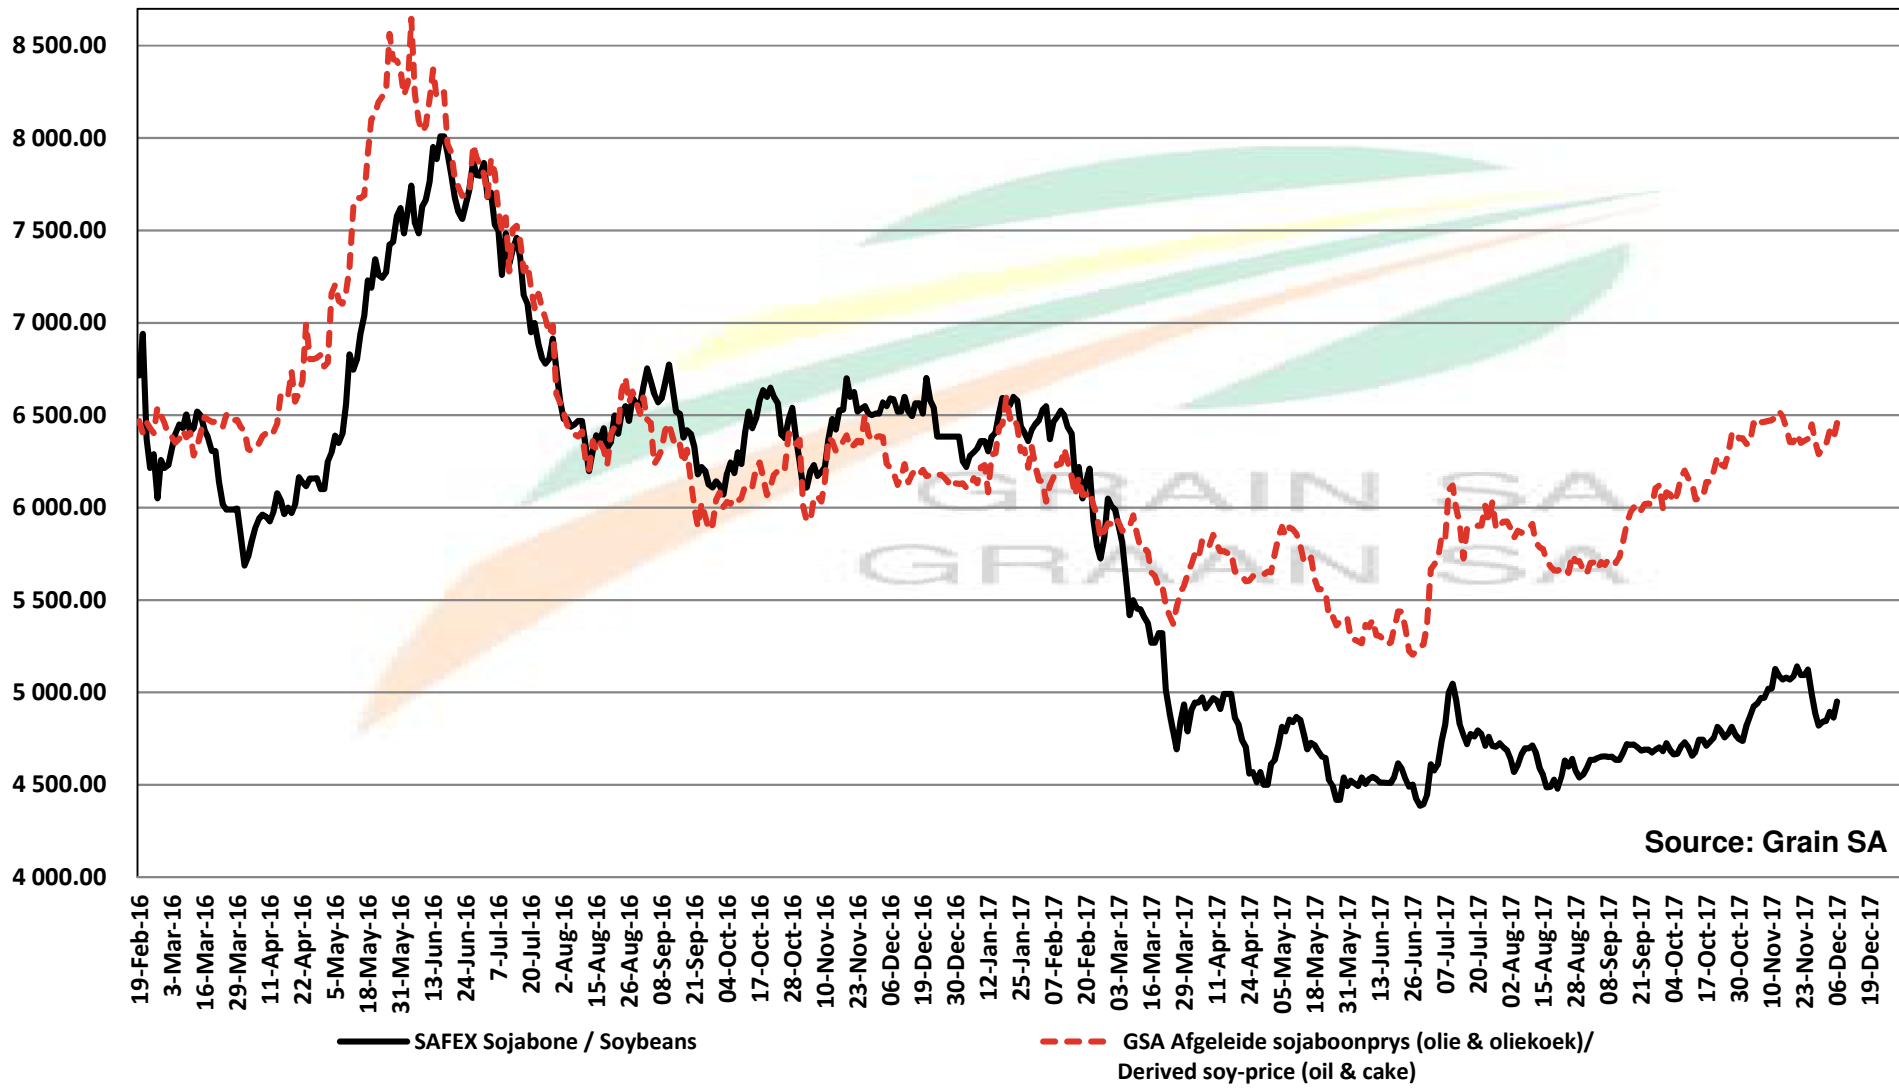

Source: Grain SA

PRICES OF SOYBEAN SEED DELIVERED IN RANDFONTEIN PRYSE VAN SOJABOONSAAD GELEWER IN RANDFONTEIN

Source: Grain SA

PRICES OF ARGENTINIAN SOYBEAN SEED DELIVERED IN RANDFONTEIN

PRYSE VAN ARGENTYNSE SOJABOONSAAD GELEWER IN RANDFONTEIN

Source: Grain SA

PRICES OF DERIVED SOYBEAN DELIVERED IN RANDFONTEIN PRYSE VAN AFGELEIDE SOJABONE GELEWER IN RANDFONTEIN

Source: Grain SA

PRICES OF SOYBEAN SEED DELIVERED IN RANDFONTEIN May 2018
PRYSE VAN SOJABOONSAAD GELEWER IN RANDFONTEIN Mei 2018