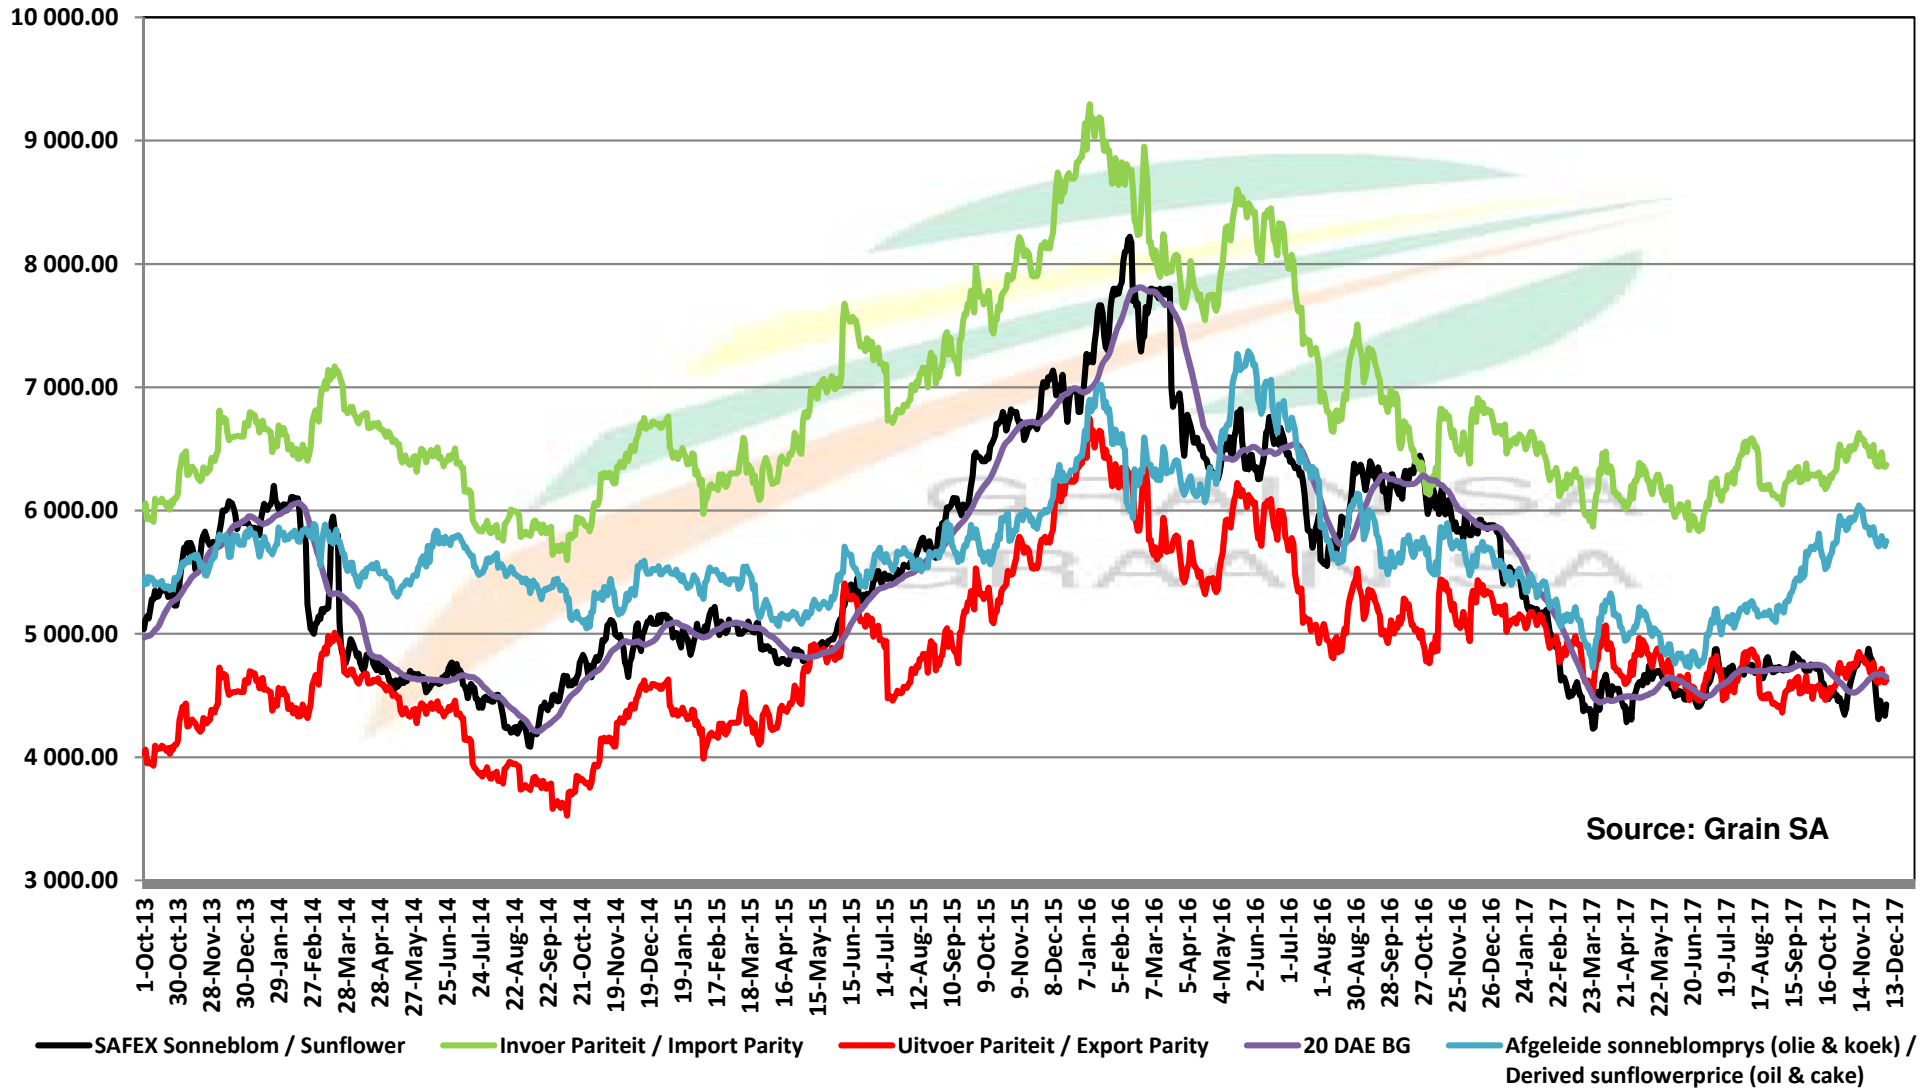

PRICES OF EU SUNFLOWER SEED DELIVERED IN RANDFONTEIN PRYSE VAN EU SONNEBLOMSAAD GELEWER IN RANDFONTEIN

PRICES OF EU SUNFLOWER SEED DELIVERED IN RANDFONTEIN PRYSE VAN EU SONNEBLOMSAAD GELEWER IN RANDFONTEIN

Source: Grain SA

PRICES OF SOYBEAN SEED DELIVERED IN RANDFONTEIN PRYSE VAN SOJABOONSAAD GELEWER IN RANDFONTEIN

Source: Grain SA

PRICES OF ARGENTINIAN SOYBEAN SEED DELIVERED IN RANDFONTEIN

PRYSE VAN ARGENTYNSE SOJABOONSAAD GELEWER IN RANDFONTEIN